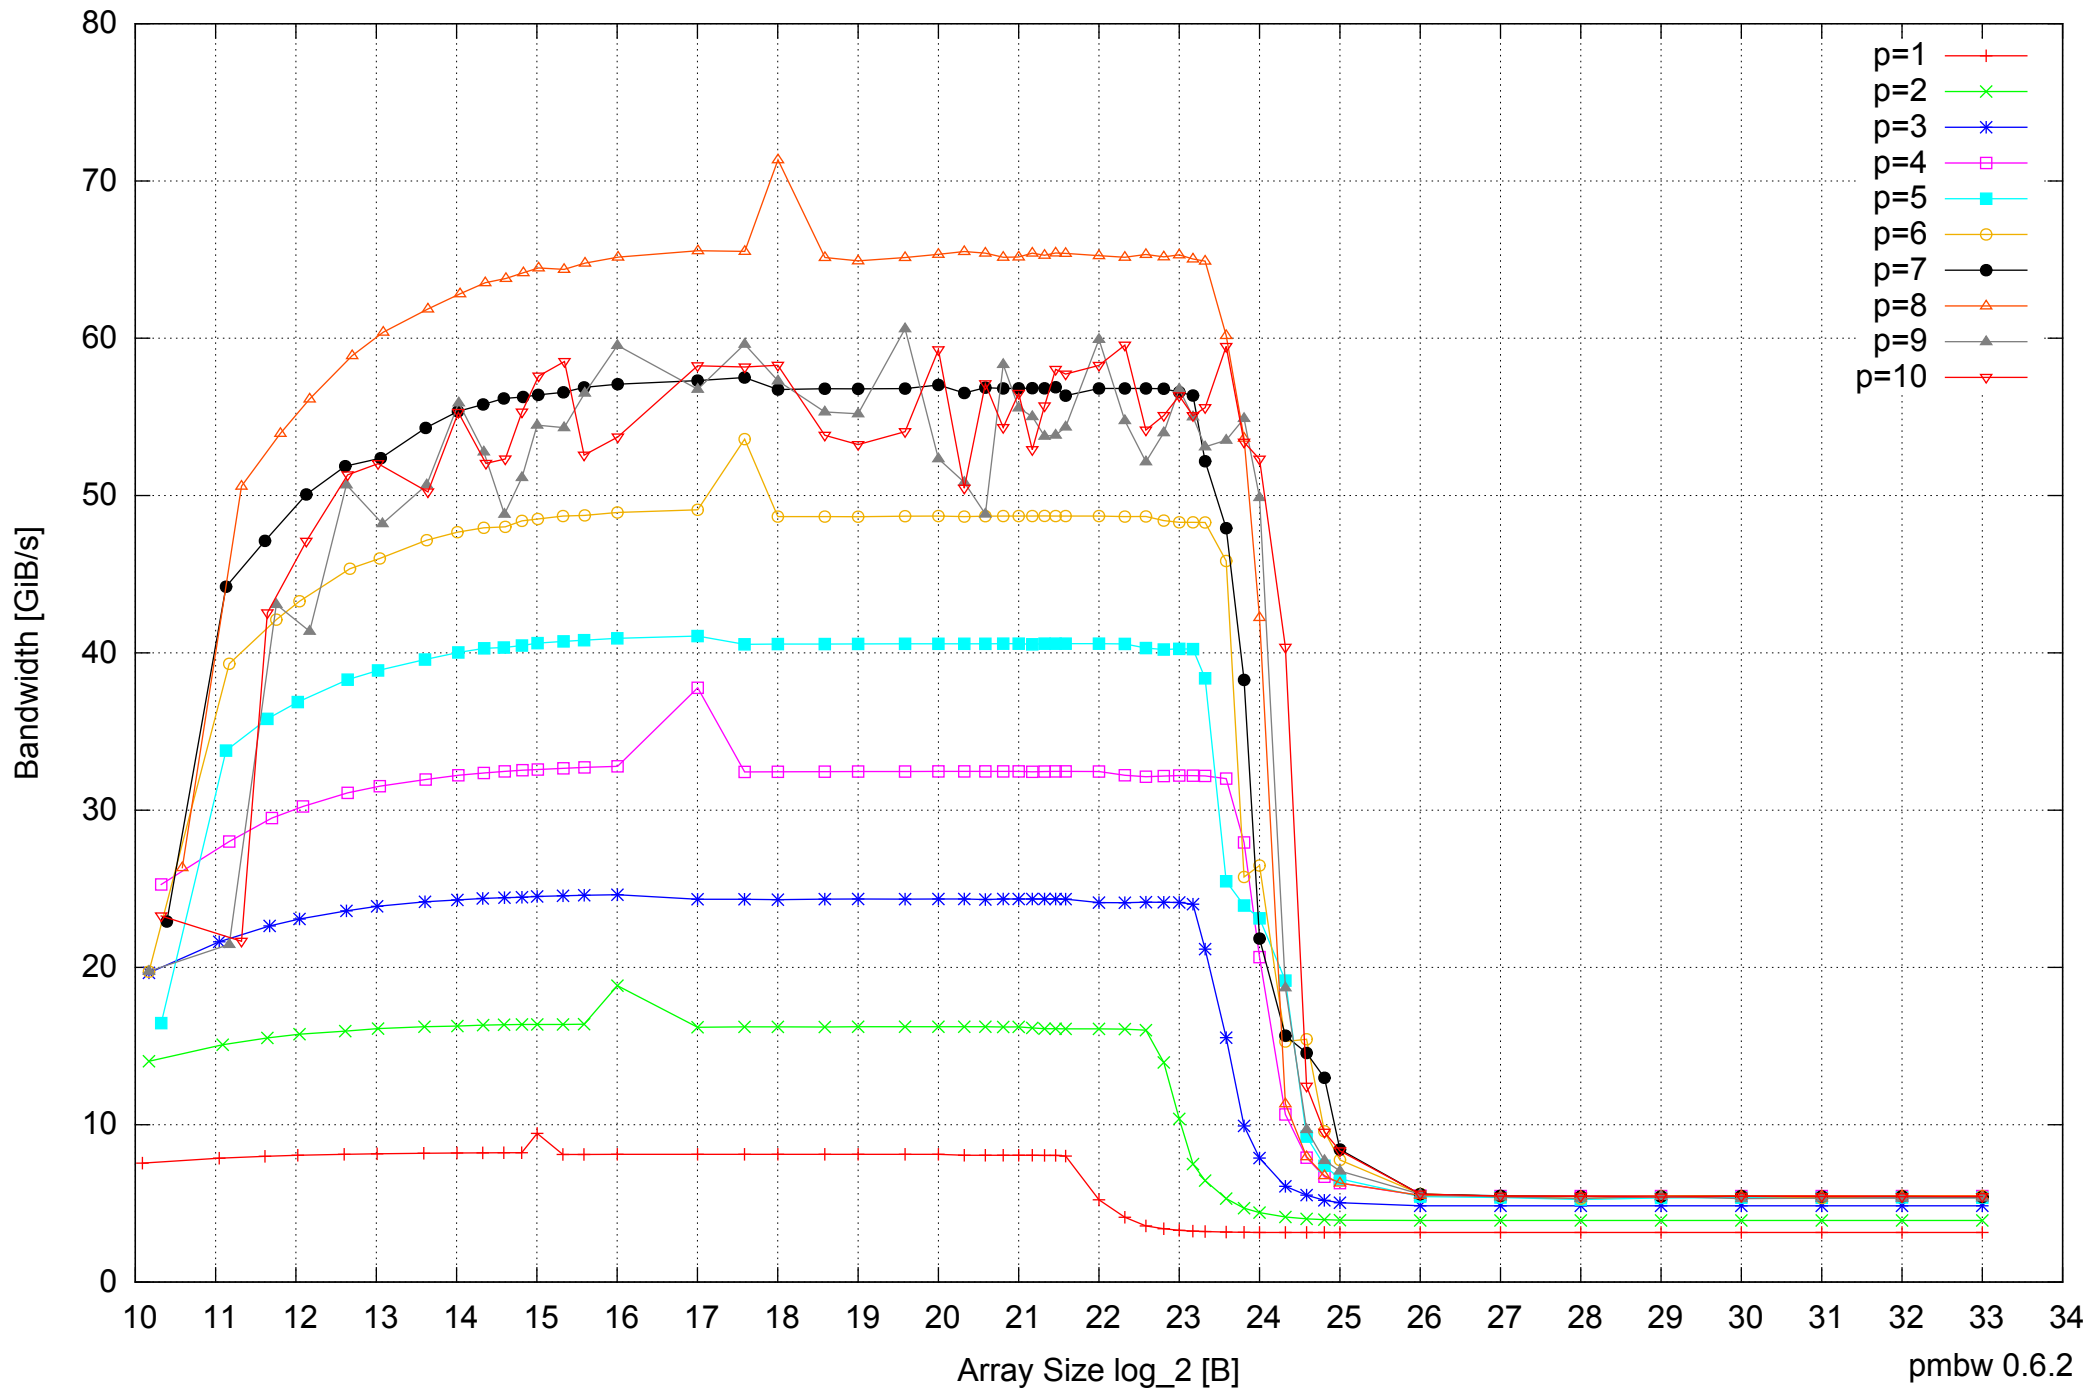

Intel Xeon X5355 16GB - Parallel Memory Access Time - ScanWrite32PtrSimpleLoop

Intel Xeon X5355 16GB - Speedup of Parallel Memory Bandwidth (enlarged) - ScanWrite32PtrSimpleLoop

Intel Xeon X5355 16GB - Parallel Memory Bandwidth - ScanRead32PtrSimpleLoop