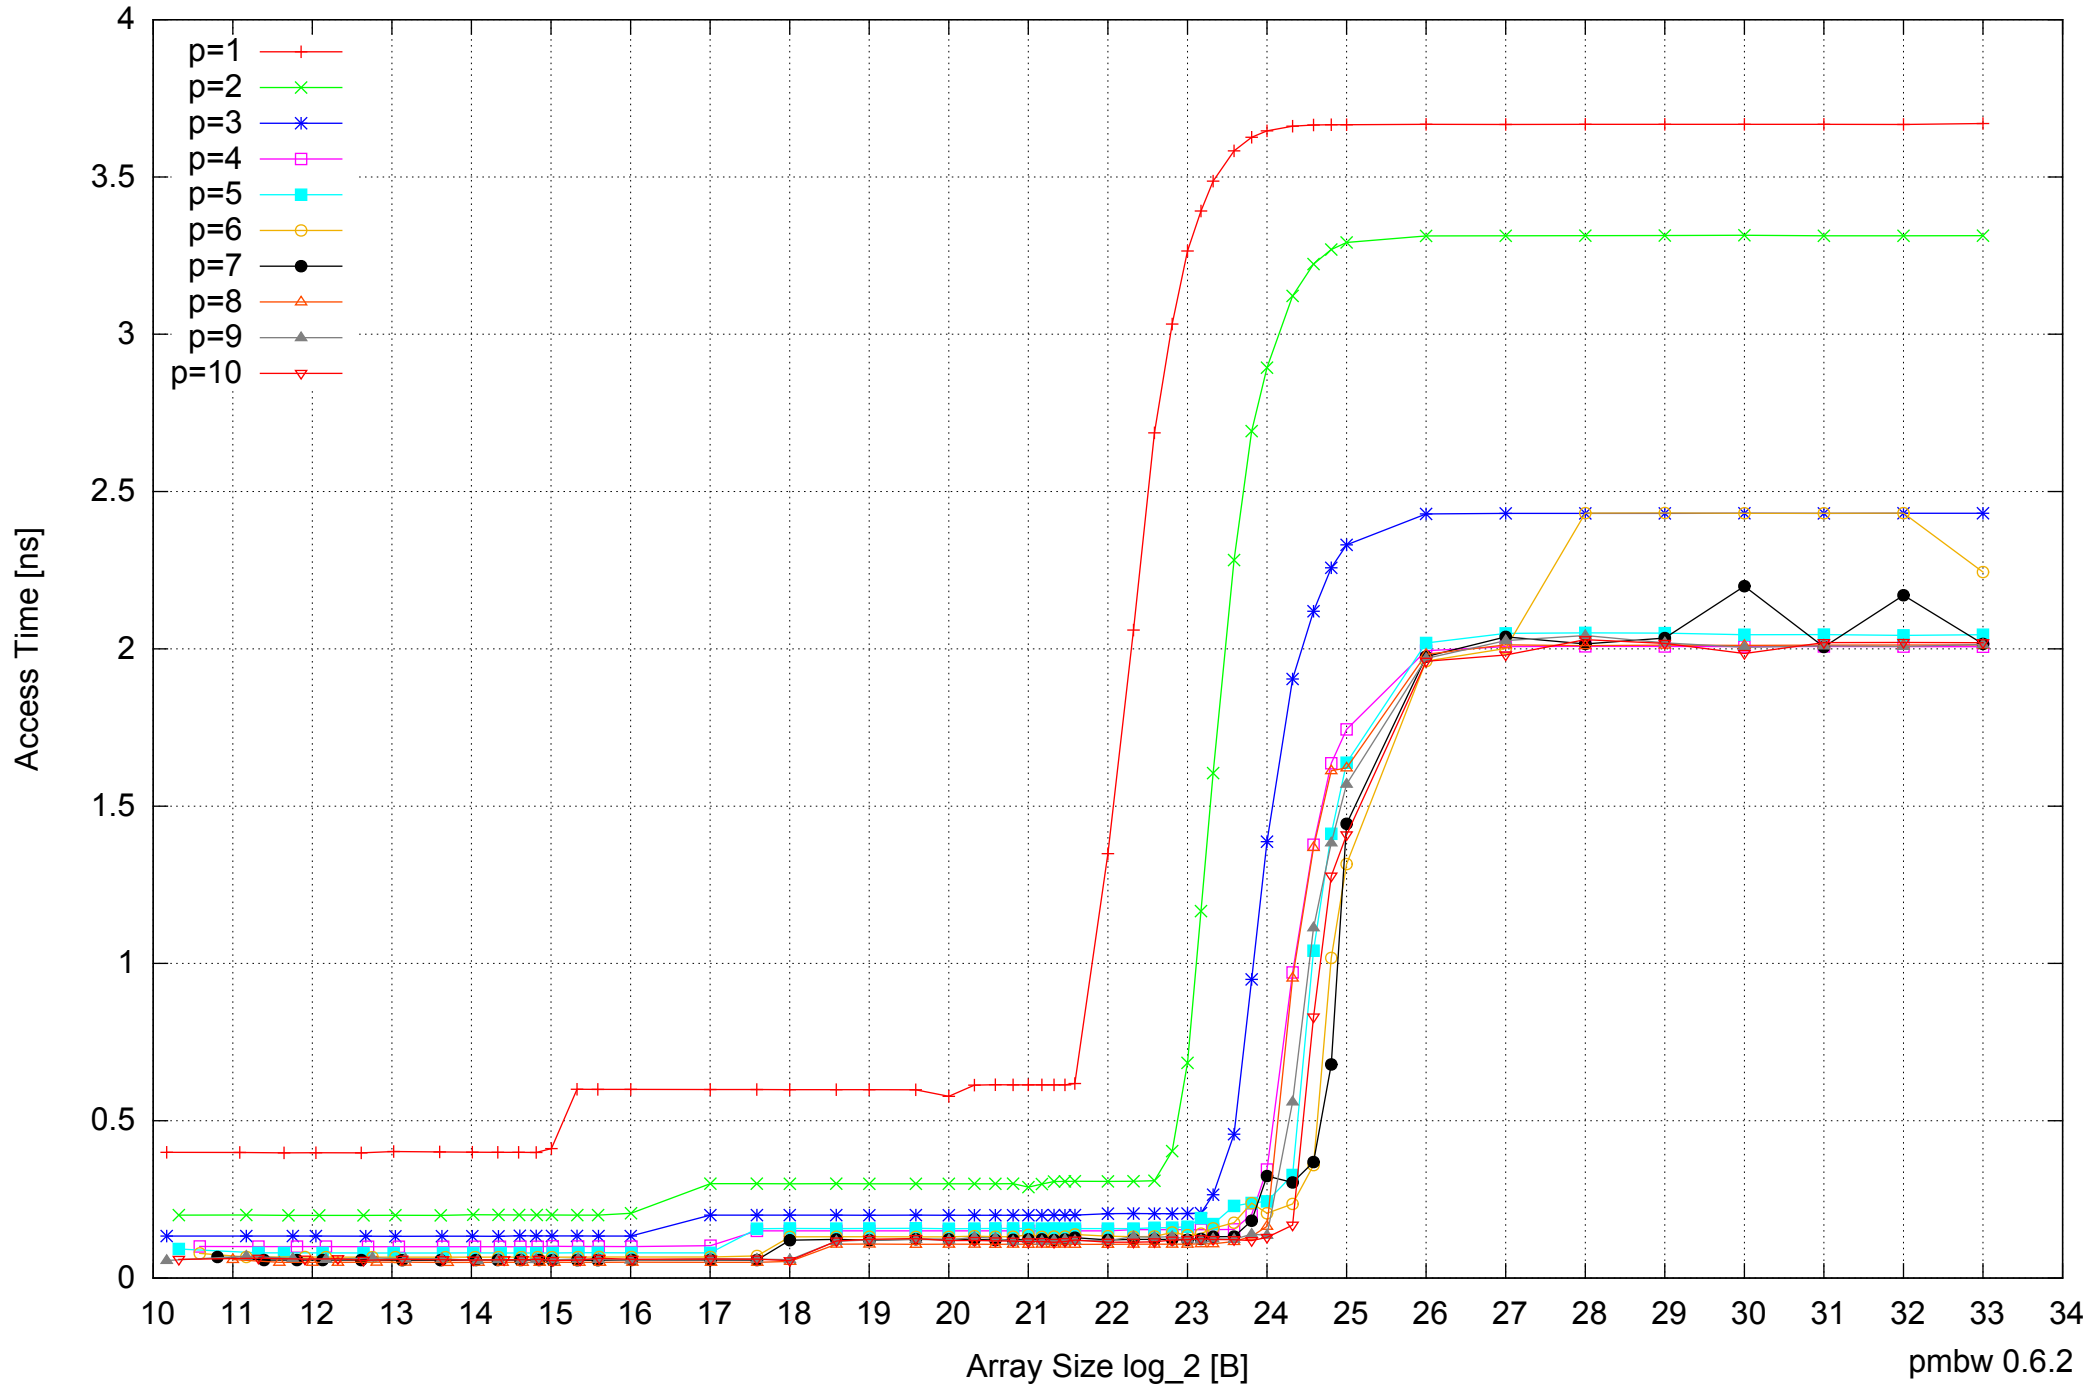

Intel Xeon X5355 16GB - Parallel Memory Access Time - ScanWrite64IndexSimpleLoop

Intel Xeon X5355 16GB - Speedup of Parallel Memory Bandwidth - ScanWrite64IndexSimpleLoop

Intel Xeon X5355 16GB - Speedup of Parallel Memory Bandwidth (enlarged) - ScanWrite64IndexSimpleLoop

Intel Xeon X5355 16GB - Parallel Memory Bandwidth - ScanWrite64IndexUnrollLoop

Intel Xeon X5355 16GB - Parallel Memory Access Time - ScanWrite64IndexUnrollLoop

Intel Xeon X5355 16GB - Speedup of Parallel Memory Bandwidth (enlarged) - ScanWrite64IndexUnrollLoop