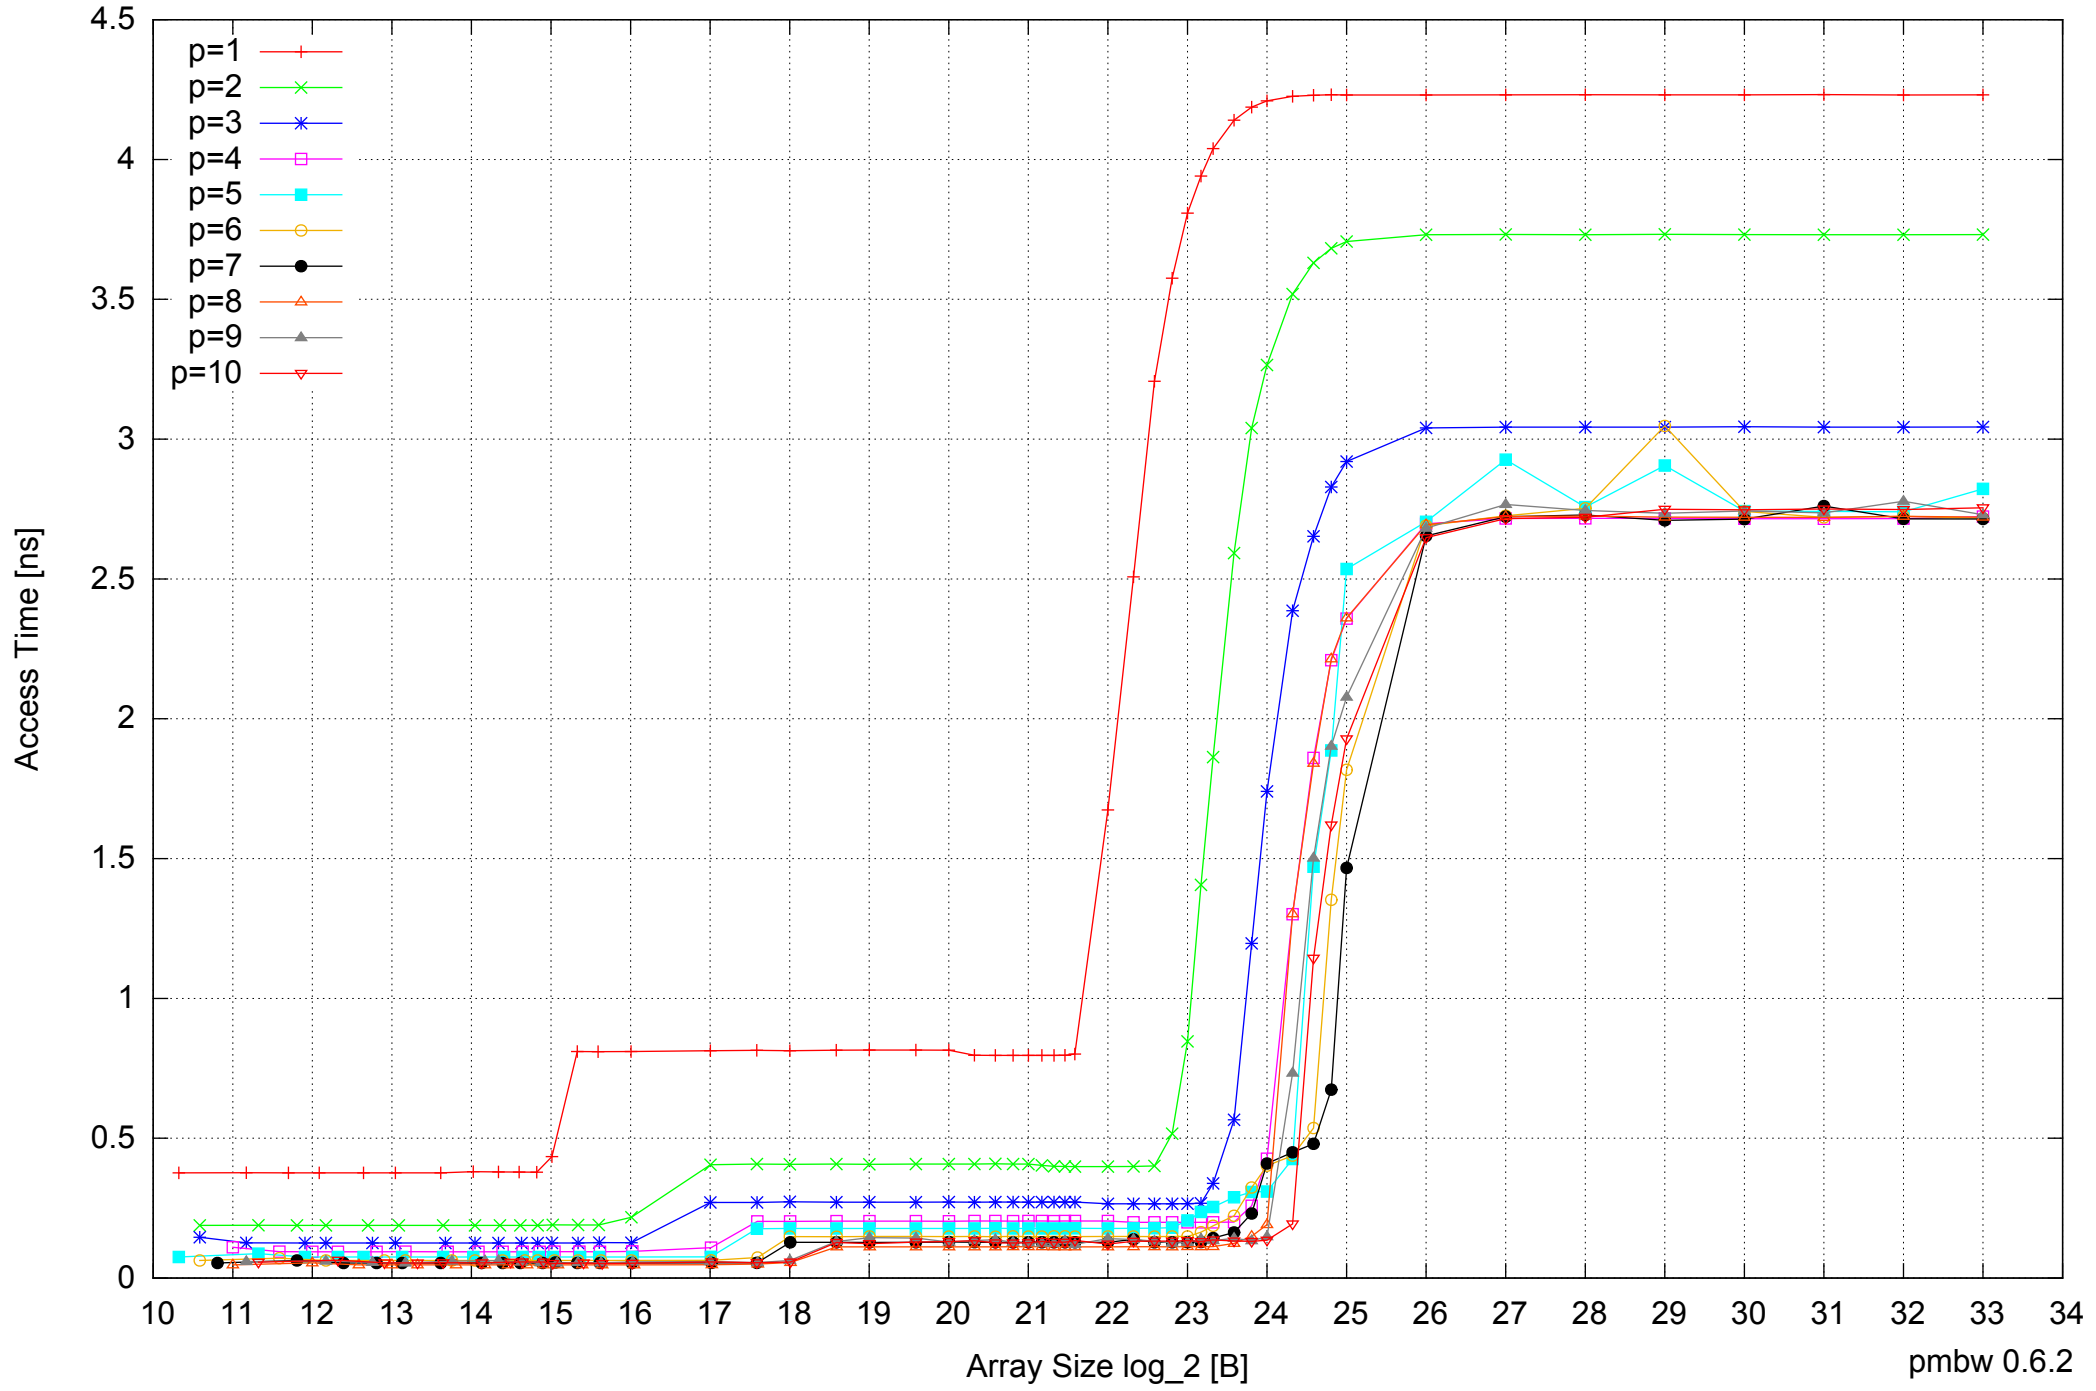

Intel Xeon X5355 16GB - Speedup of Parallel Memory Bandwidth - ScanWrite128PtrUnrollLoop

Intel Xeon X5355 16GB - Parallel Memory Bandwidth - ScanRead128PtrSimpleLoop

Intel Xeon X5355 16GB - Parallel Memory Access Time - ScanRead128PtrSimpleLoop

Intel Xeon X5355 16GB - Speedup of Parallel Memory Bandwidth (enlarged) - ScanRead128PtrSimpleLoop

Intel Xeon X5355 16GB - Parallel Memory Bandwidth - ScanRead128PtrUnrollLoop

Intel Xeon X5355 16GB - Parallel Memory Access Time - ScanRead128PtrUnrollLoop

Intel Xeon X5355 16GB - Parallel Memory Access Time - ScanWrite64PtrSimpleLoop

Intel Xeon X5355 16GB - Speedup of Parallel Memory Bandwidth - ScanWrite64PtrSimpleLoop

Intel Xeon X5355 16GB - Parallel Memory Bandwidth - ScanWrite64PtrUnrollLoop

Intel Xeon X5355 16GB - Parallel Memory Access Time - ScanWrite64PtrUnrollLoop

Intel Xeon X5355 16GB - Speedup of Parallel Memory Bandwidth (enlarged) - ScanWrite64PtrUnrollLoop

Intel Xeon X5355 16GB - Parallel Memory Bandwidth - ScanRead64PtrSimpleLoop