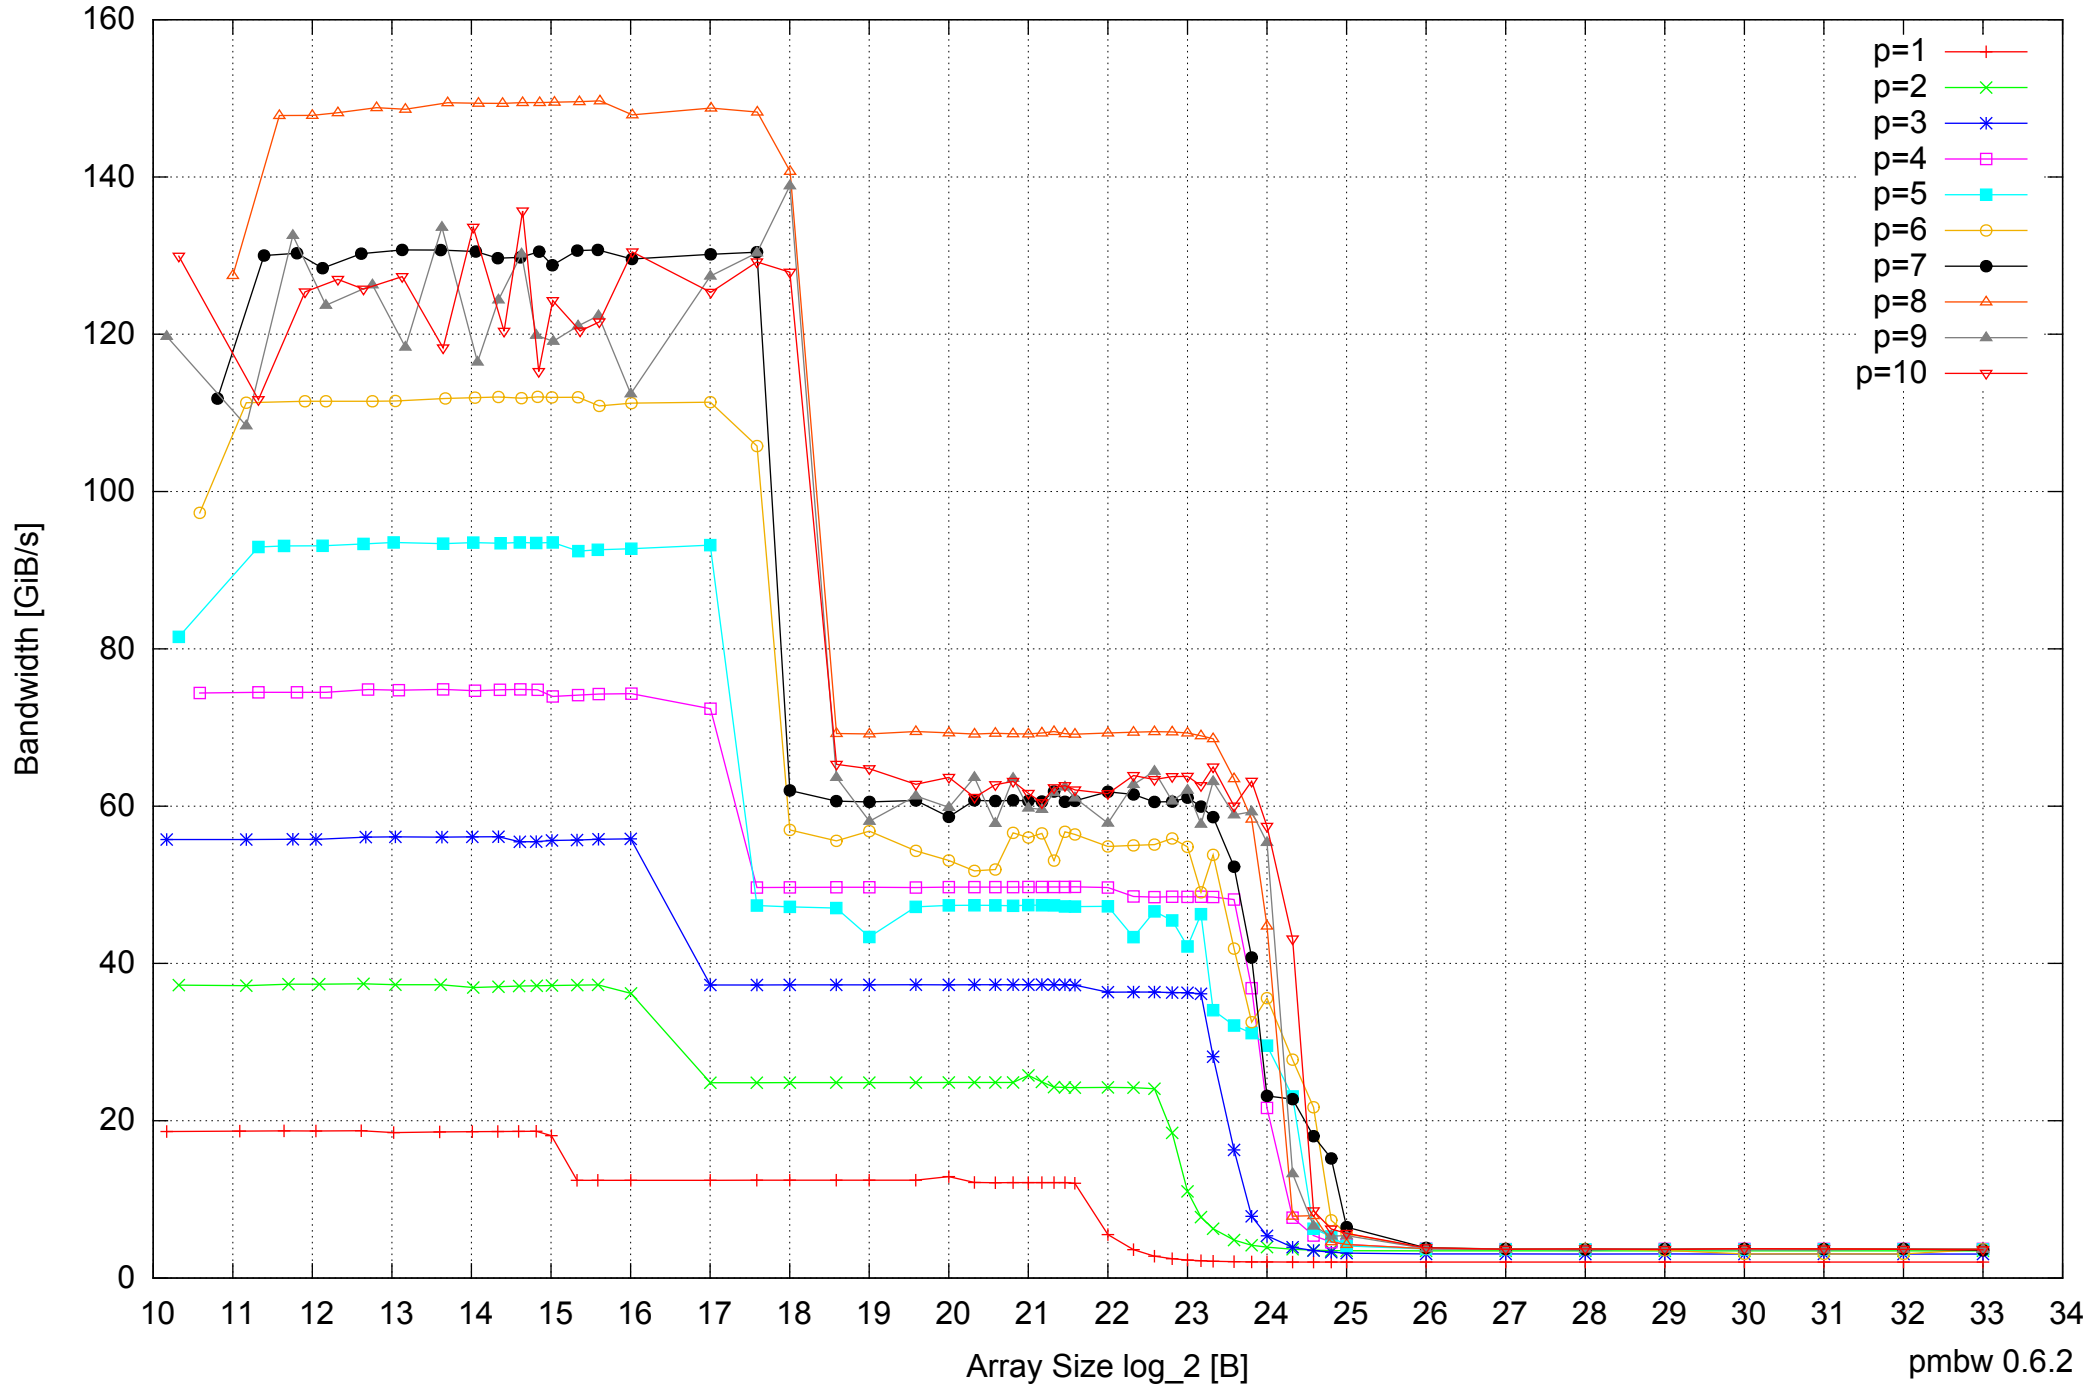

Intel Xeon X5355 16GB - Speedup of Parallel Memory Bandwidth (enlarged) - ScanRead128PtrSimpleLoop

Intel Xeon X5355 16GB - Parallel Memory Bandwidth - ScanRead128PtrUnrollLoop

Intel Xeon X5355 16GB - Parallel Memory Access Time - ScanRead128PtrUnrollLoop

Intel Xeon X5355 16GB - Parallel Memory Access Time - ScanWrite64PtrSimpleLoop

Intel Xeon X5355 16GB - Speedup of Parallel Memory Bandwidth - ScanWrite64PtrSimpleLoop

Intel Xeon X5355 16GB - Parallel Memory Bandwidth - ScanWrite64PtrUnrollLoop

Intel Xeon X5355 16GB - Parallel Memory Access Time - ScanWrite64PtrUnrollLoop

Intel Xeon X5355 16GB - Speedup of Parallel Memory Bandwidth (enlarged) - ScanWrite64PtrUnrollLoop

Intel Xeon X5355 16GB - Parallel Memory Bandwidth - ScanRead64PtrSimpleLoop

Intel Xeon X5355 16GB - Speedup of Parallel Memory Bandwidth (enlarged) - ScanRead64PtrSimpleLoop

Intel Xeon X5355 16GB - Speedup of Parallel Memory Bandwidth - ScanRead64PtrUnrollLoop

Intel Xeon X5355 16GB - Parallel Memory Bandwidth - ScanWrite64IndexSimpleLoop