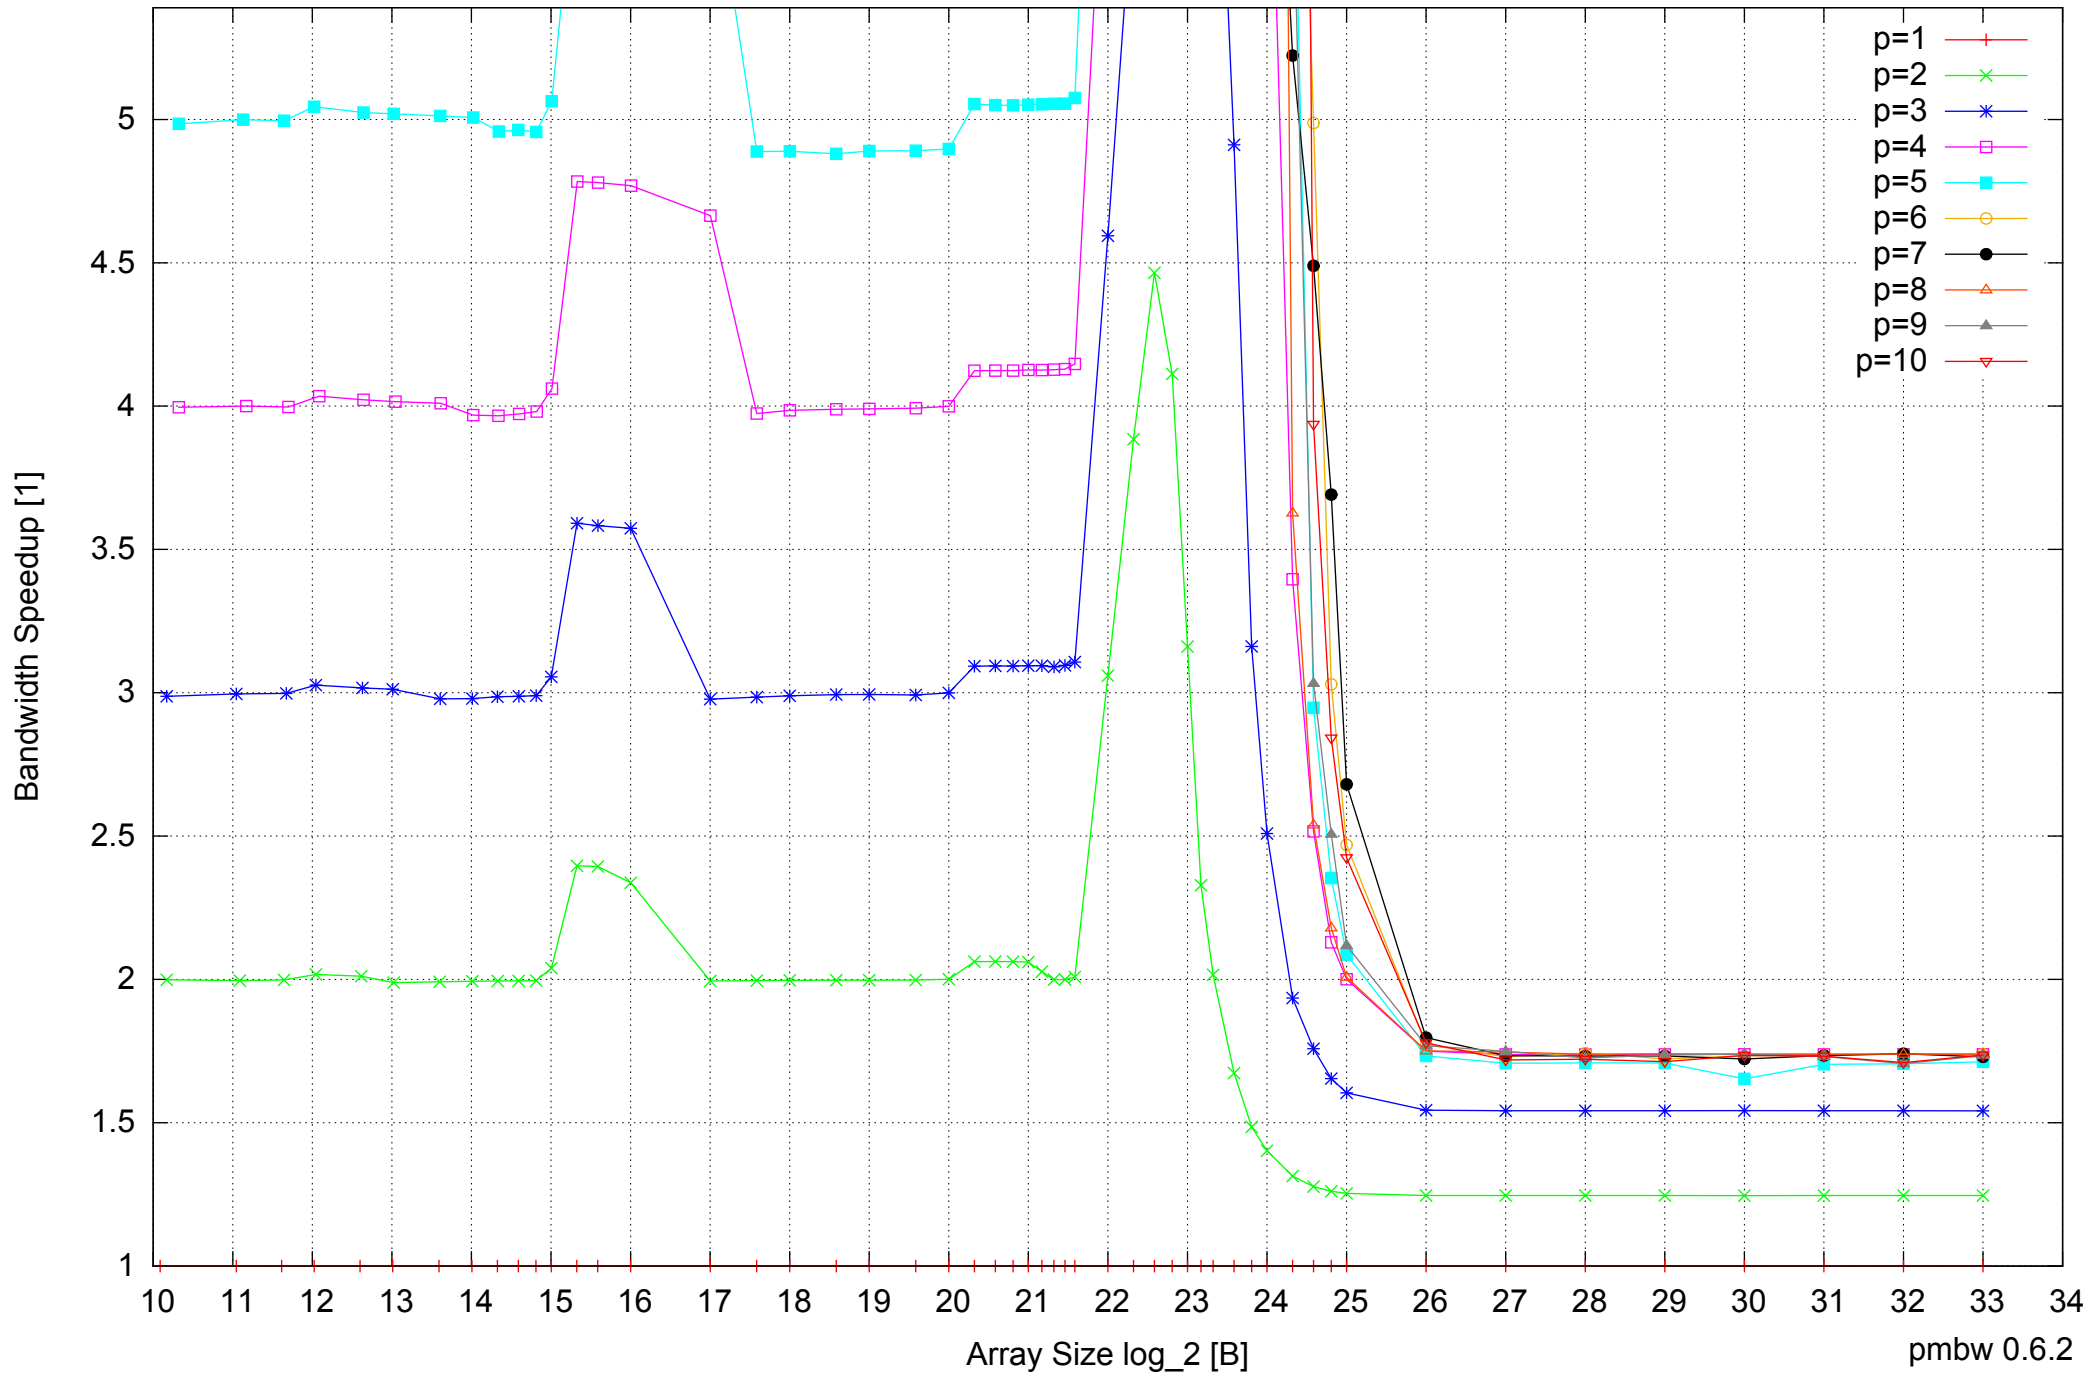

Intel Xeon X5355 16GB - Parallel Memory Access Time - ScanWrite32PtrSimpleLoop

Intel Xeon X5355 16GB - Speedup of Parallel Memory Bandwidth (enlarged) - ScanWrite32PtrSimpleLoop

Intel Xeon X5355 16GB - Parallel Memory Bandwidth - ScanRead32PtrSimpleLoop

Intel Xeon X5355 16GB - Speedup of Parallel Memory Bandwidth - ScanRead32PtrSimpleLoop

Intel Xeon X5355 16GB - Speedup of Parallel Memory Bandwidth - ScanRead32PtrUnrollLoop

Intel Xeon X5355 16GB - Speedup of Parallel Memory Bandwidth (enlarged) - ScanRead32PtrUnrollLoop

Intel Xeon X5355 16GB - Parallel Memory Access Time - PermRead64SimpleLoop

Intel Xeon X5355 16GB - Speedup of Parallel Memory Bandwidth (enlarged) - PermRead64SimpleLoop

Intel Xeon X5355 16GB - Parallel Memory Bandwidth - PermRead64UnrollLoop