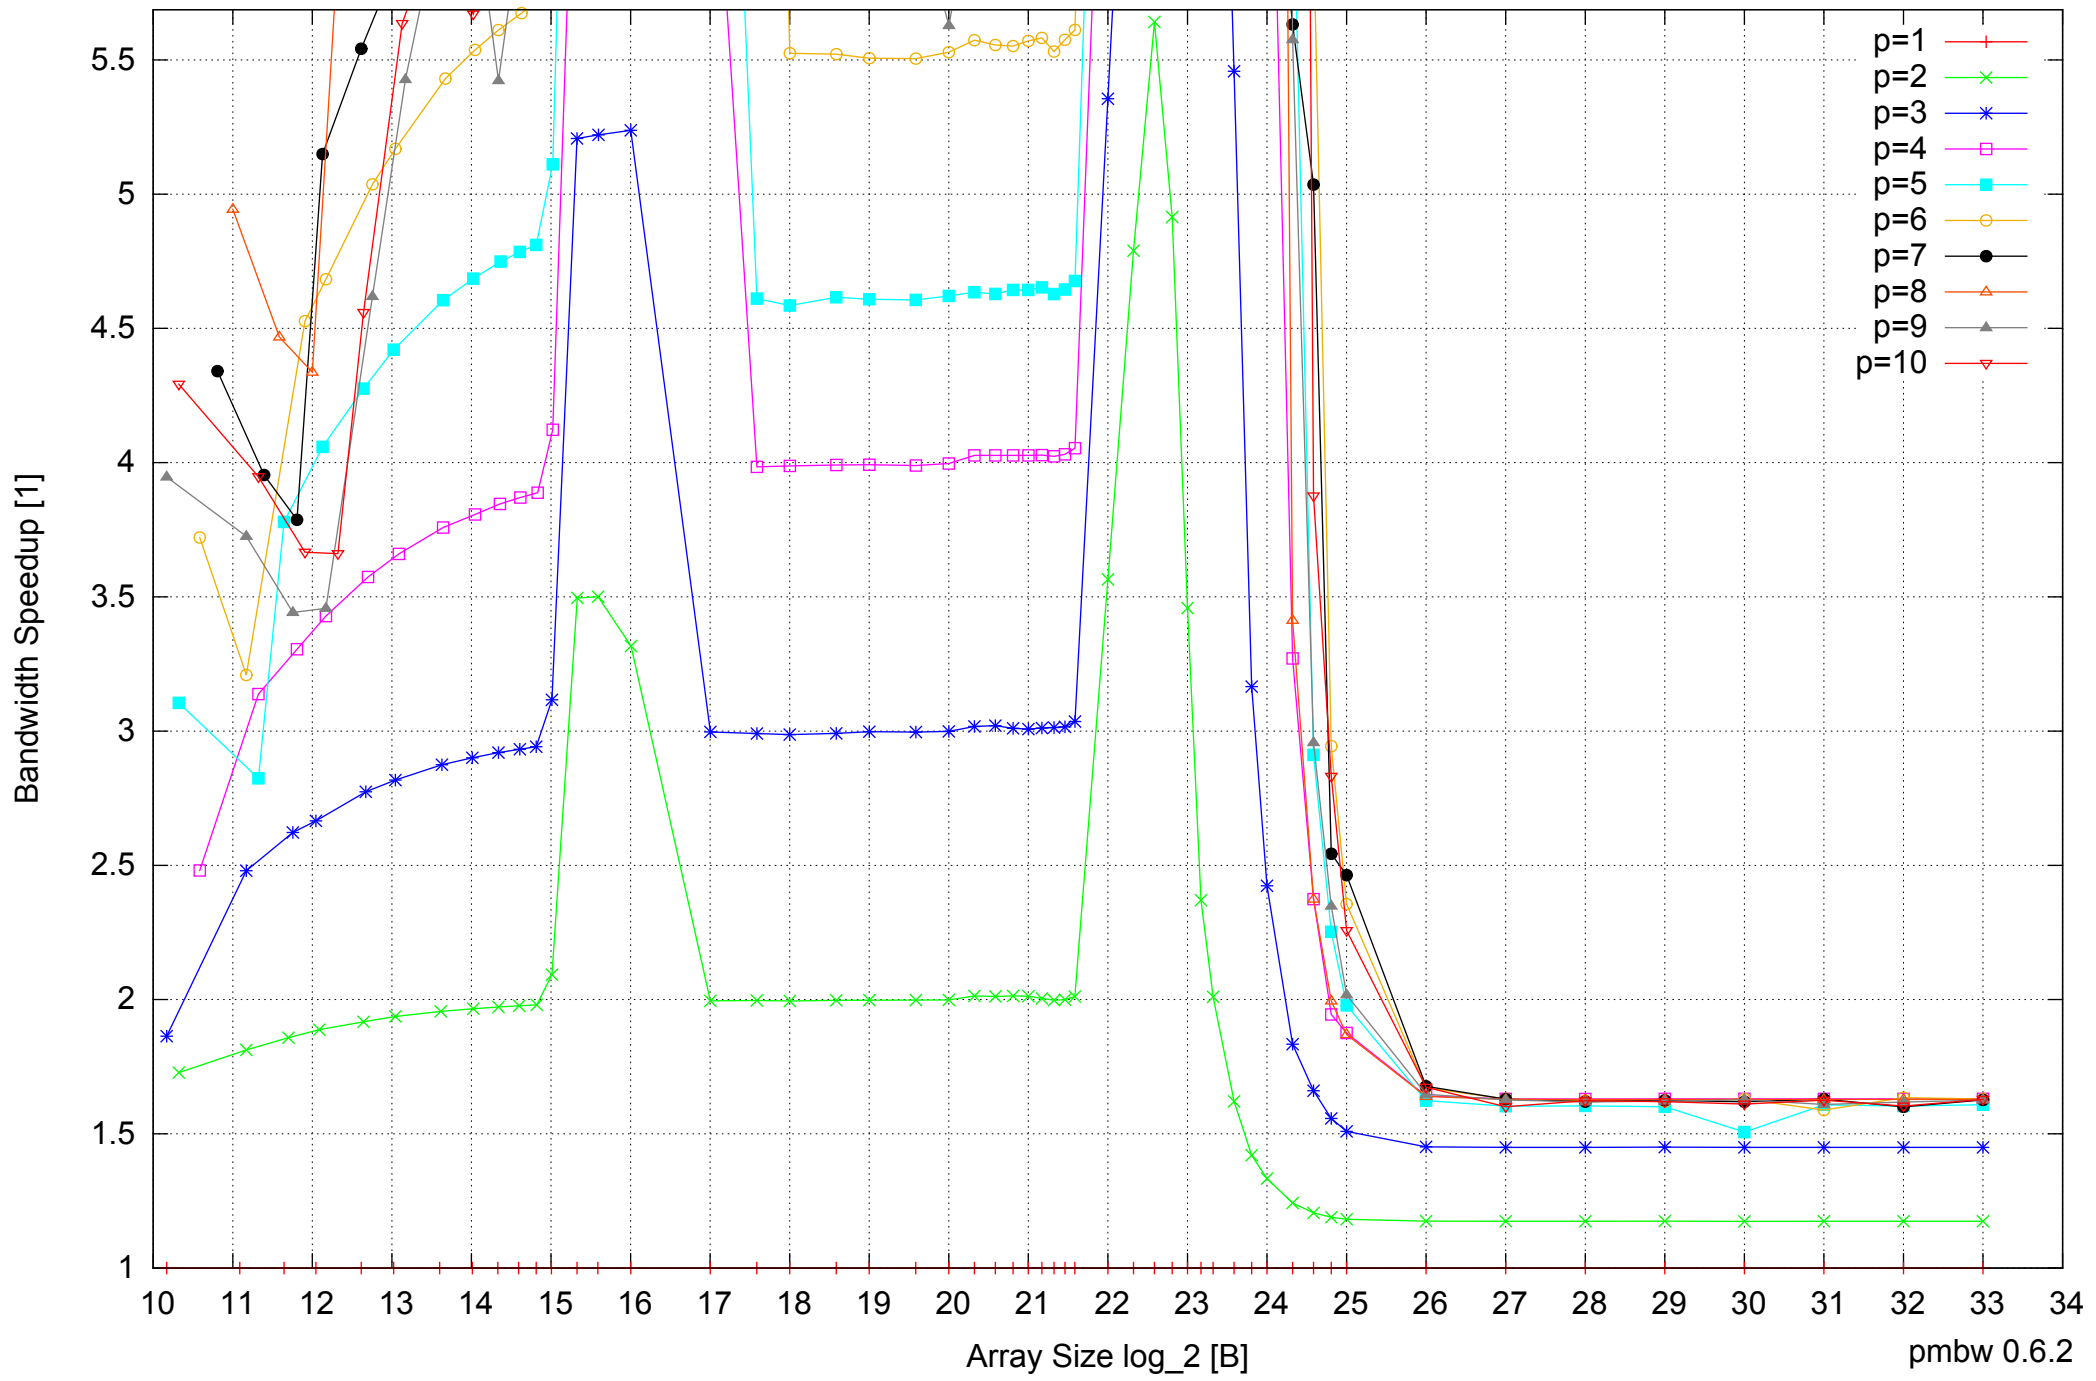

Intel Xeon X5355 16GB - Parallel Memory Bandwidth - ScanWrite64IndexUnrollLoop

Intel Xeon X5355 16GB - Parallel Memory Access Time - ScanWrite64IndexUnrollLoop

Intel Xeon X5355 16GB - Speedup of Parallel Memory Bandwidth (enlarged) - ScanWrite64IndexUnrollLoop

Intel Xeon X5355 16GB - Parallel Memory Bandwidth - ScanRead64IndexSimpleLoop

Intel Xeon X5355 16GB - Speedup of Parallel Memory Bandwidth (enlarged) - ScanRead64IndexSimpleLoop

Intel Xeon X5355 16GB - Parallel Memory Bandwidth - ScanRead64IndexUnrollLoop