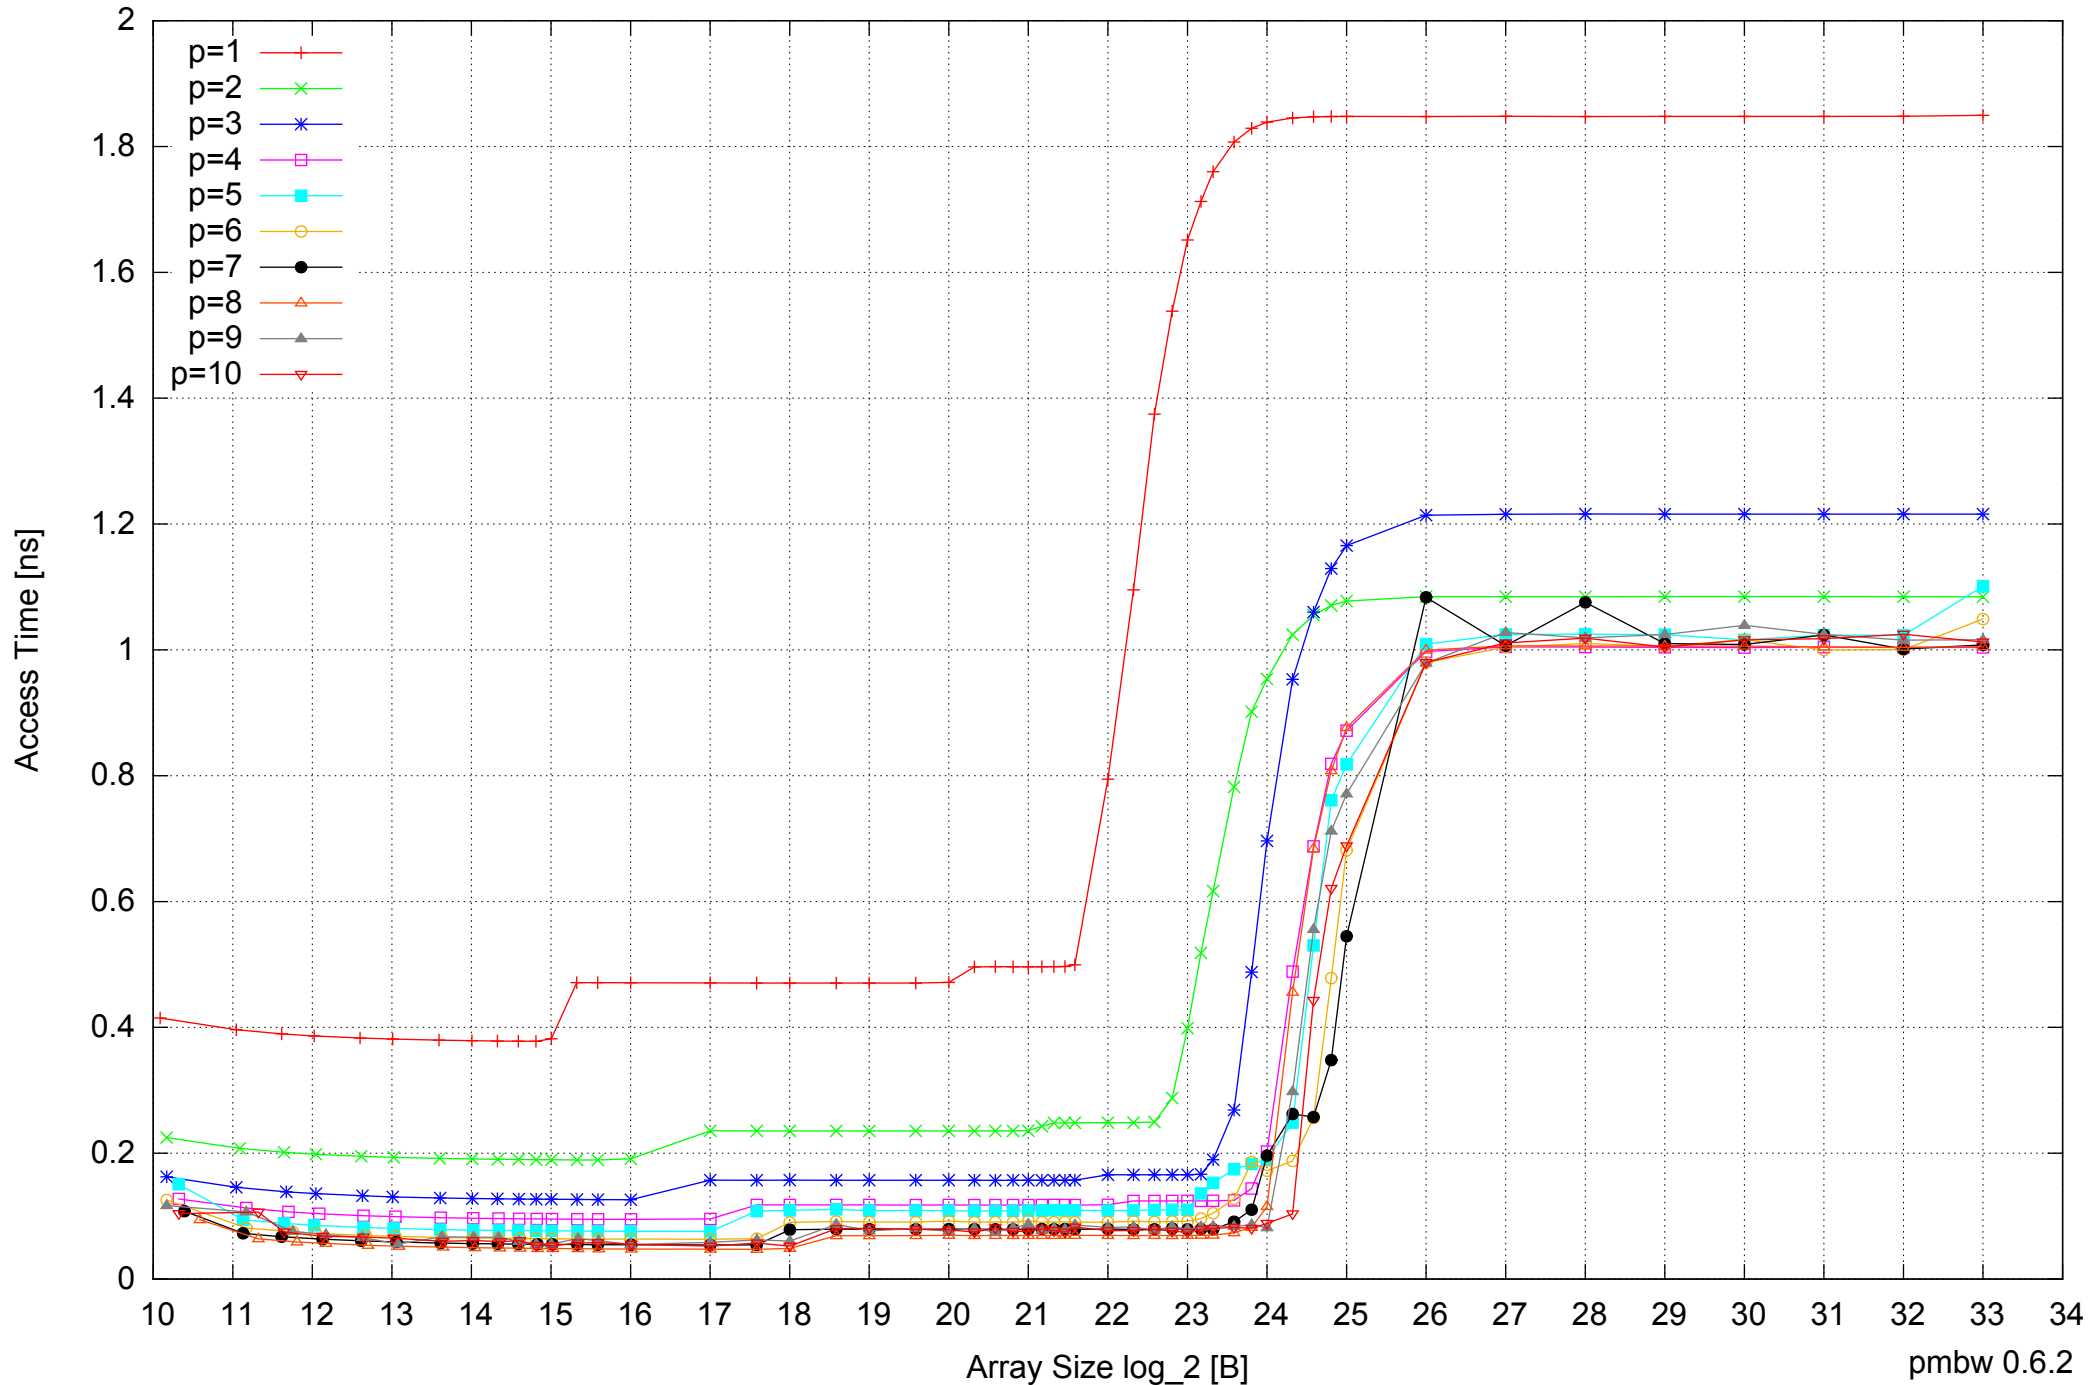

Intel Xeon X5355 16GB - Parallel Memory Bandwidth - ScanRead64IndexSimpleLoop

Intel Xeon X5355 16GB - Speedup of Parallel Memory Bandwidth (enlarged) - ScanRead64IndexSimpleLoop

Intel Xeon X5355 16GB - Parallel Memory Bandwidth - ScanRead64IndexUnrollLoop

Intel Xeon X5355 16GB - Parallel Memory Access Time - ScanWrite32PtrSimpleLoop

Intel Xeon X5355 16GB - Speedup of Parallel Memory Bandwidth (enlarged) - ScanWrite32PtrSimpleLoop

Intel Xeon X5355 16GB - Parallel Memory Bandwidth - ScanRead32PtrSimpleLoop