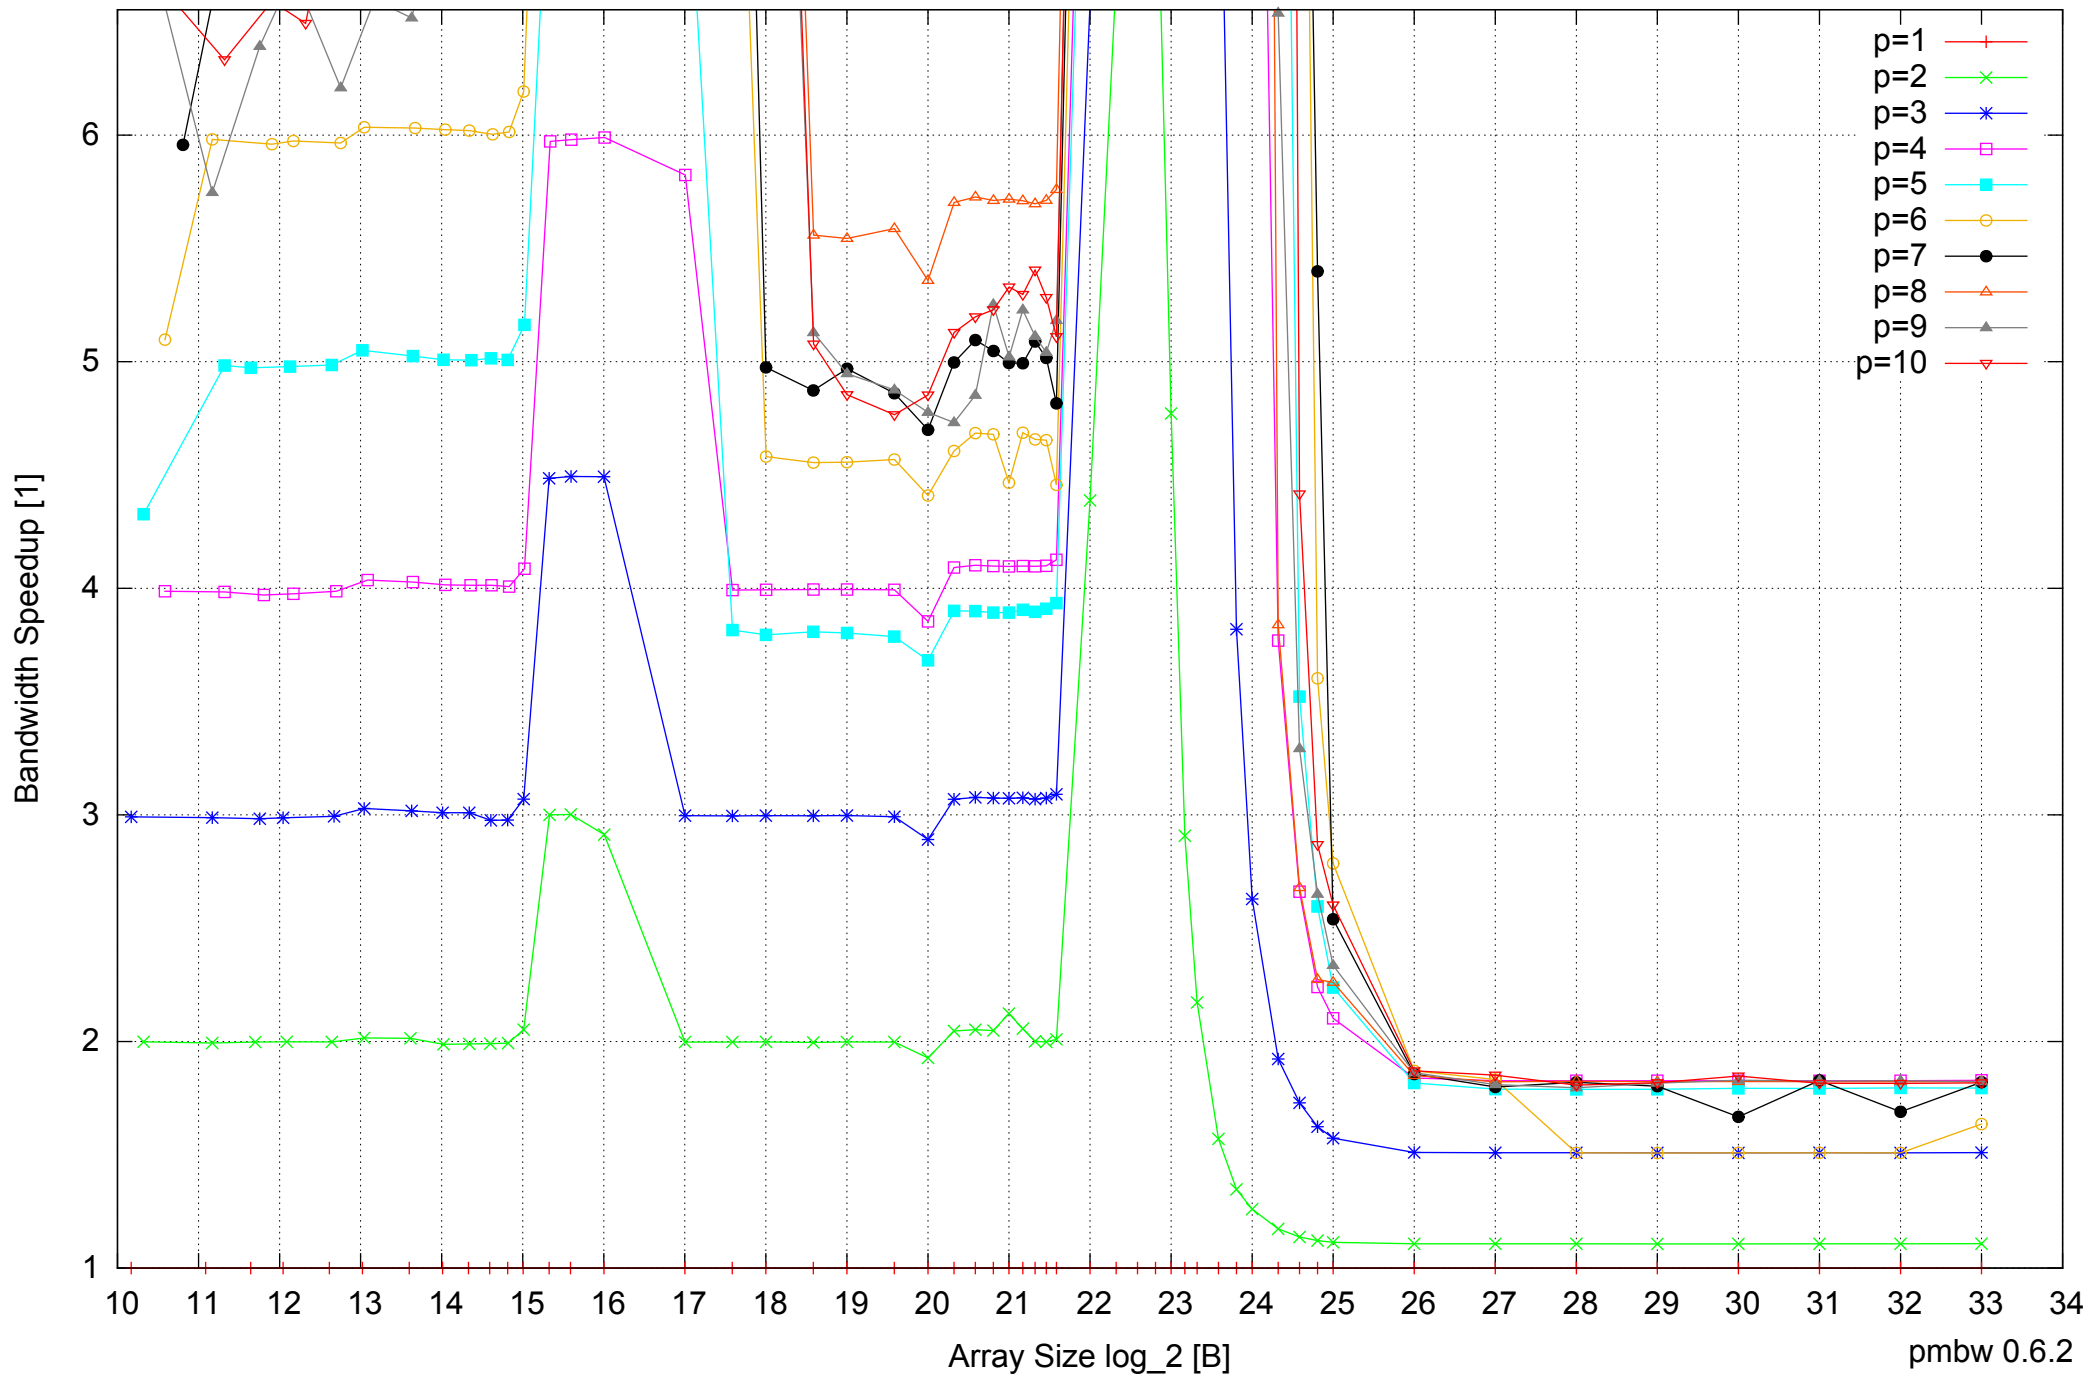

Intel Xeon X5355 16GB - Parallel Memory Bandwidth - ScanWrite64IndexUnrollLoop

Intel Xeon X5355 16GB - Parallel Memory Access Time - ScanWrite64IndexUnrollLoop

Intel Xeon X5355 16GB - Speedup of Parallel Memory Bandwidth (enlarged) - ScanWrite64IndexUnrollLoop

Intel Xeon X5355 16GB - Parallel Memory Bandwidth - ScanRead64IndexSimpleLoop

Intel Xeon X5355 16GB - Speedup of Parallel Memory Bandwidth (enlarged) - ScanRead64IndexSimpleLoop

Intel Xeon X5355 16GB - Parallel Memory Bandwidth - ScanRead64IndexUnrollLoop