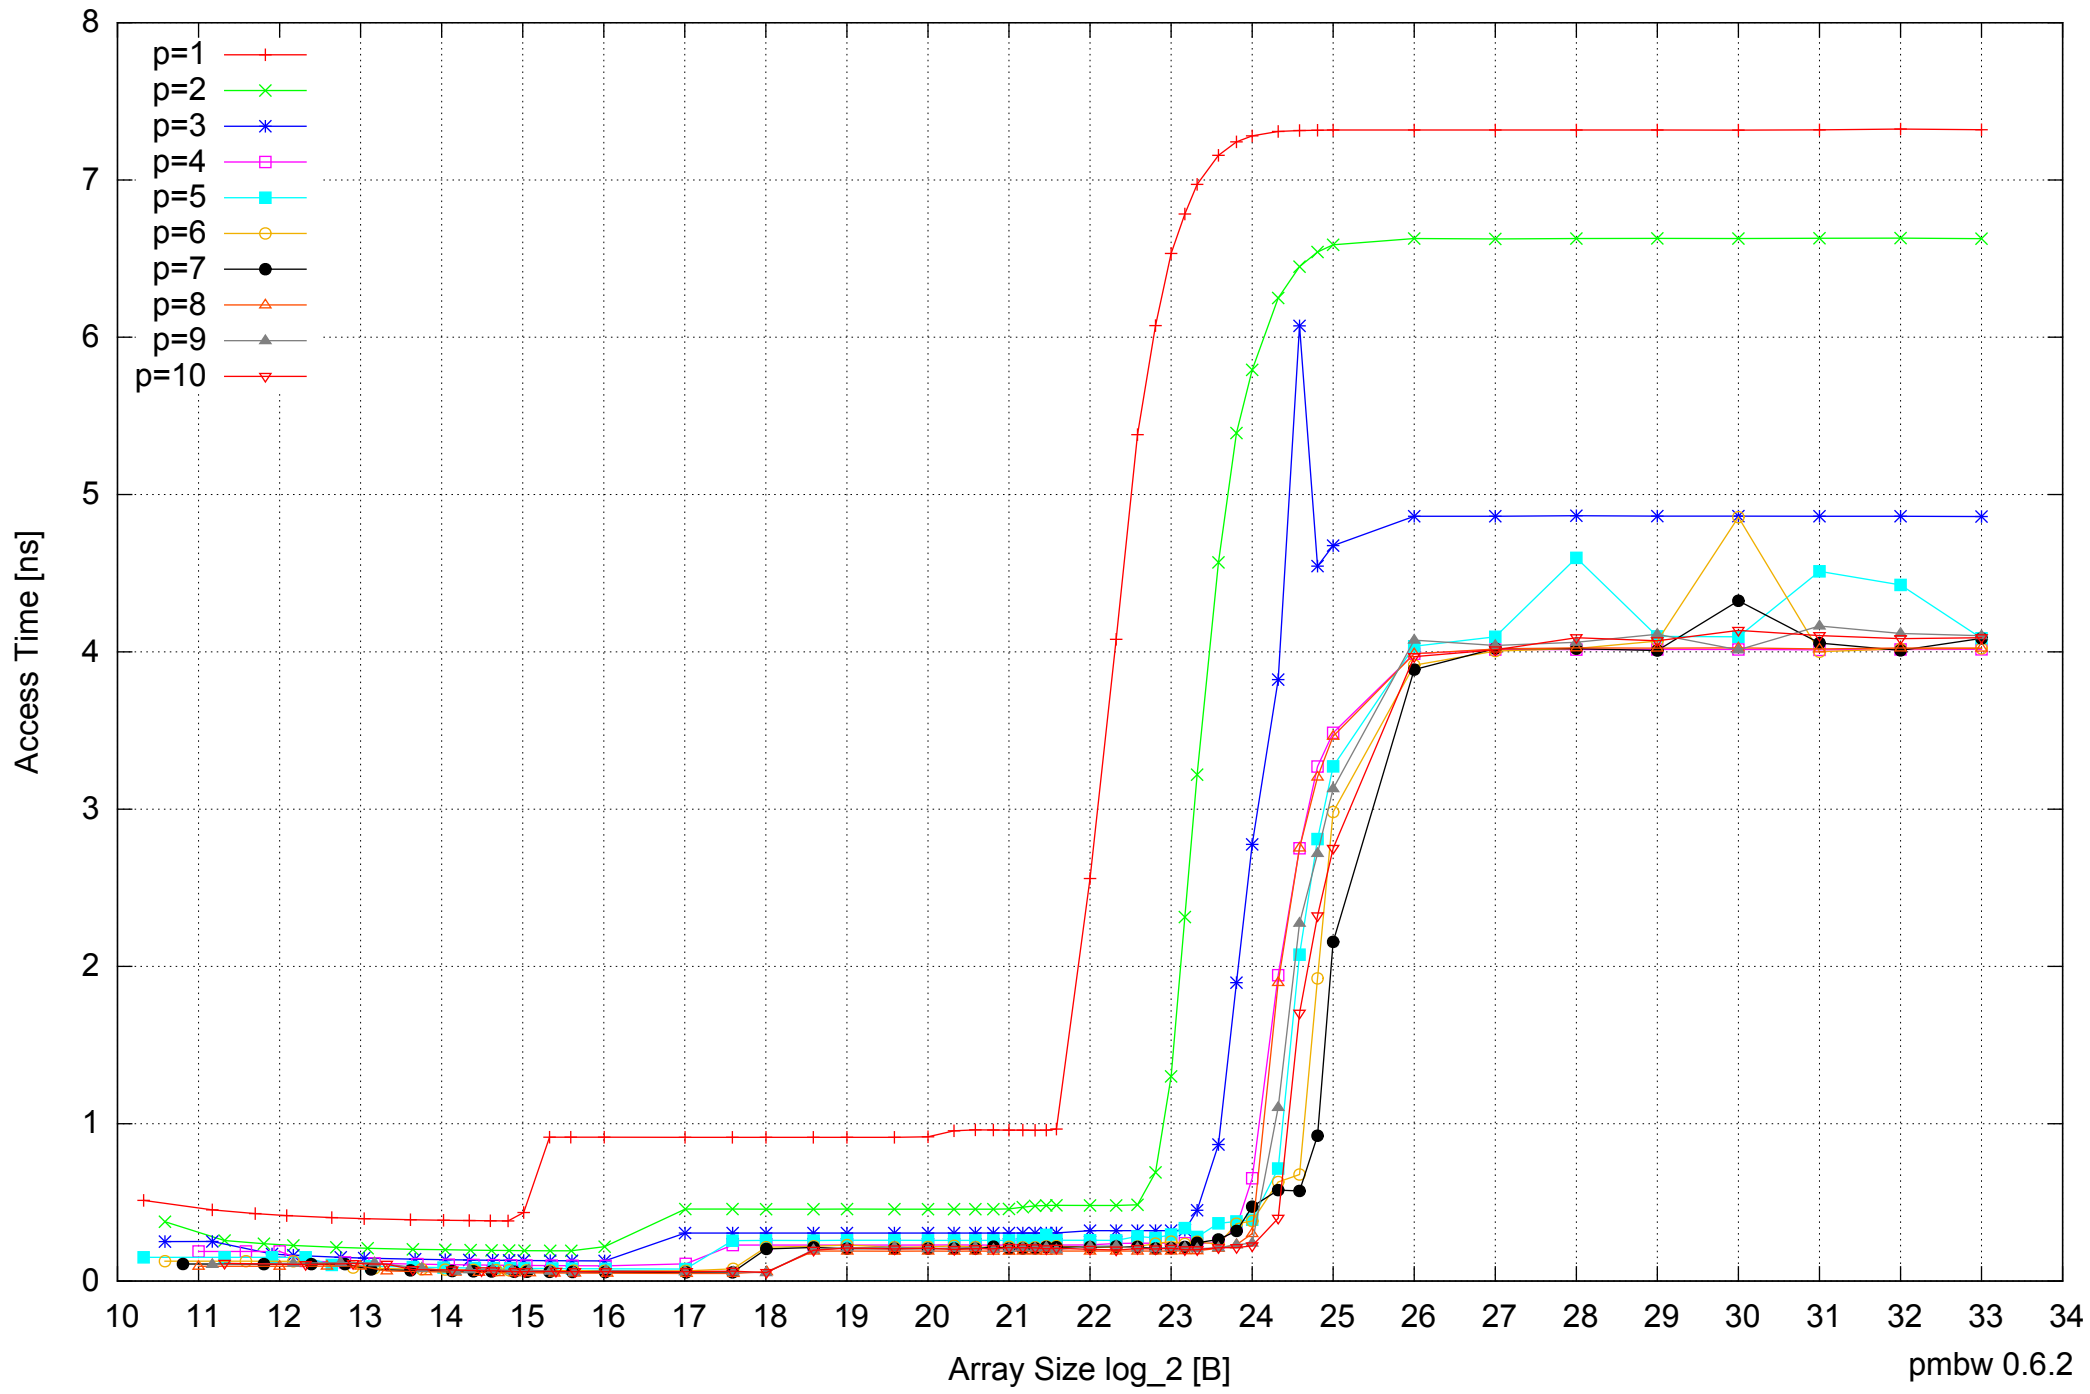

Intel Xeon X5355 16GB - One Thread Memory Bandwidth

Intel Xeon X5355 16GB - One Thread Memory Latency (excluding Permutation)

Intel Xeon X5355 16GB - One Thread Memory Bandwidth (only 64-bit Reads)

Intel Xeon X5355 16GB - Parallel Memory Bandwidth - ScanWrite128PtrSimpleLoop

Intel Xeon X5355 16GB - Parallel Memory Access Time - ScanWrite128PtrSimpleLoop

Intel Xeon X5355 16GB - Speedup of Parallel Memory Bandwidth (enlarged) - ScanWrite128PtrSimpleLoop

Intel Xeon X5355 16GB - Parallel Memory Access Time - ScanWrite128PtrUnrollLoop

Intel Xeon X5355 16GB - Speedup of Parallel Memory Bandwidth - ScanWrite128PtrUnrollLoop

Intel Xeon X5355 16GB - Parallel Memory Bandwidth - ScanRead128PtrSimpleLoop

Intel Xeon X5355 16GB - Parallel Memory Access Time - ScanRead128PtrSimpleLoop

Intel Xeon X5355 16GB - Speedup of Parallel Memory Bandwidth (enlarged) - ScanRead128PtrSimpleLoop

Intel Xeon X5355 16GB - Parallel Memory Bandwidth - ScanRead128PtrUnrollLoop

Intel Xeon X5355 16GB - Parallel Memory Access Time - ScanRead128PtrUnrollLoop