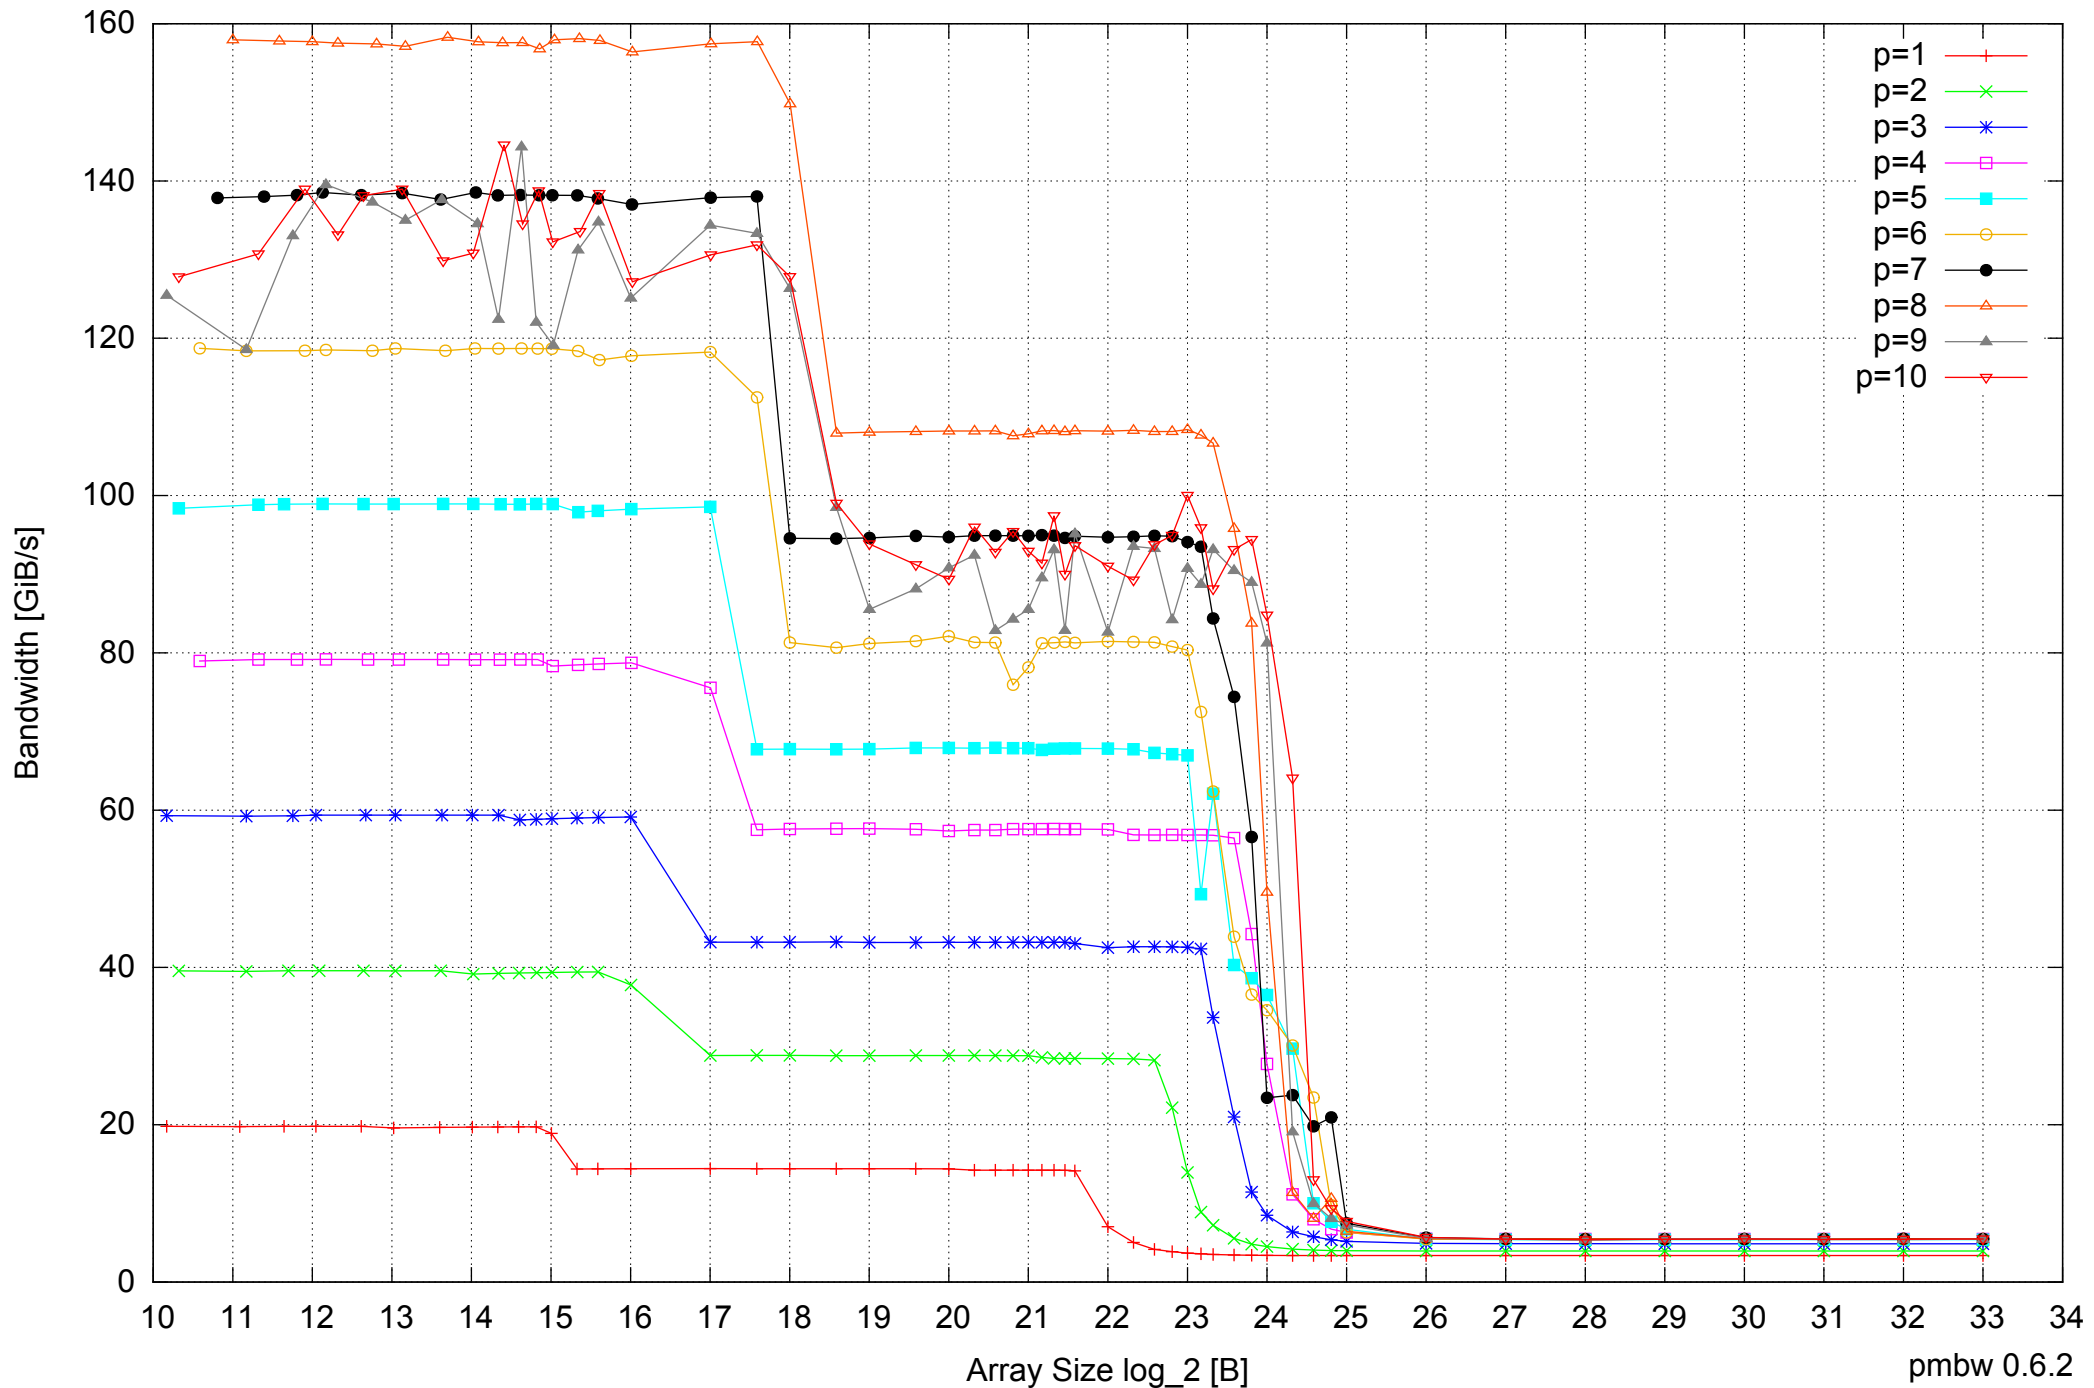

Intel Xeon X5355 16GB - Parallel Memory Bandwidth - ScanRead64IndexSimpleLoop

Intel Xeon X5355 16GB - Speedup of Parallel Memory Bandwidth (enlarged) - ScanRead64IndexSimpleLoop

Intel Xeon X5355 16GB - Parallel Memory Bandwidth - ScanRead64IndexUnrollLoop

Intel Xeon X5355 16GB - Parallel Memory Access Time - ScanWrite32PtrSimpleLoop

Intel Xeon X5355 16GB - Speedup of Parallel Memory Bandwidth (enlarged) - ScanWrite32PtrSimpleLoop

Intel Xeon X5355 16GB - Parallel Memory Bandwidth - ScanRead32PtrSimpleLoop