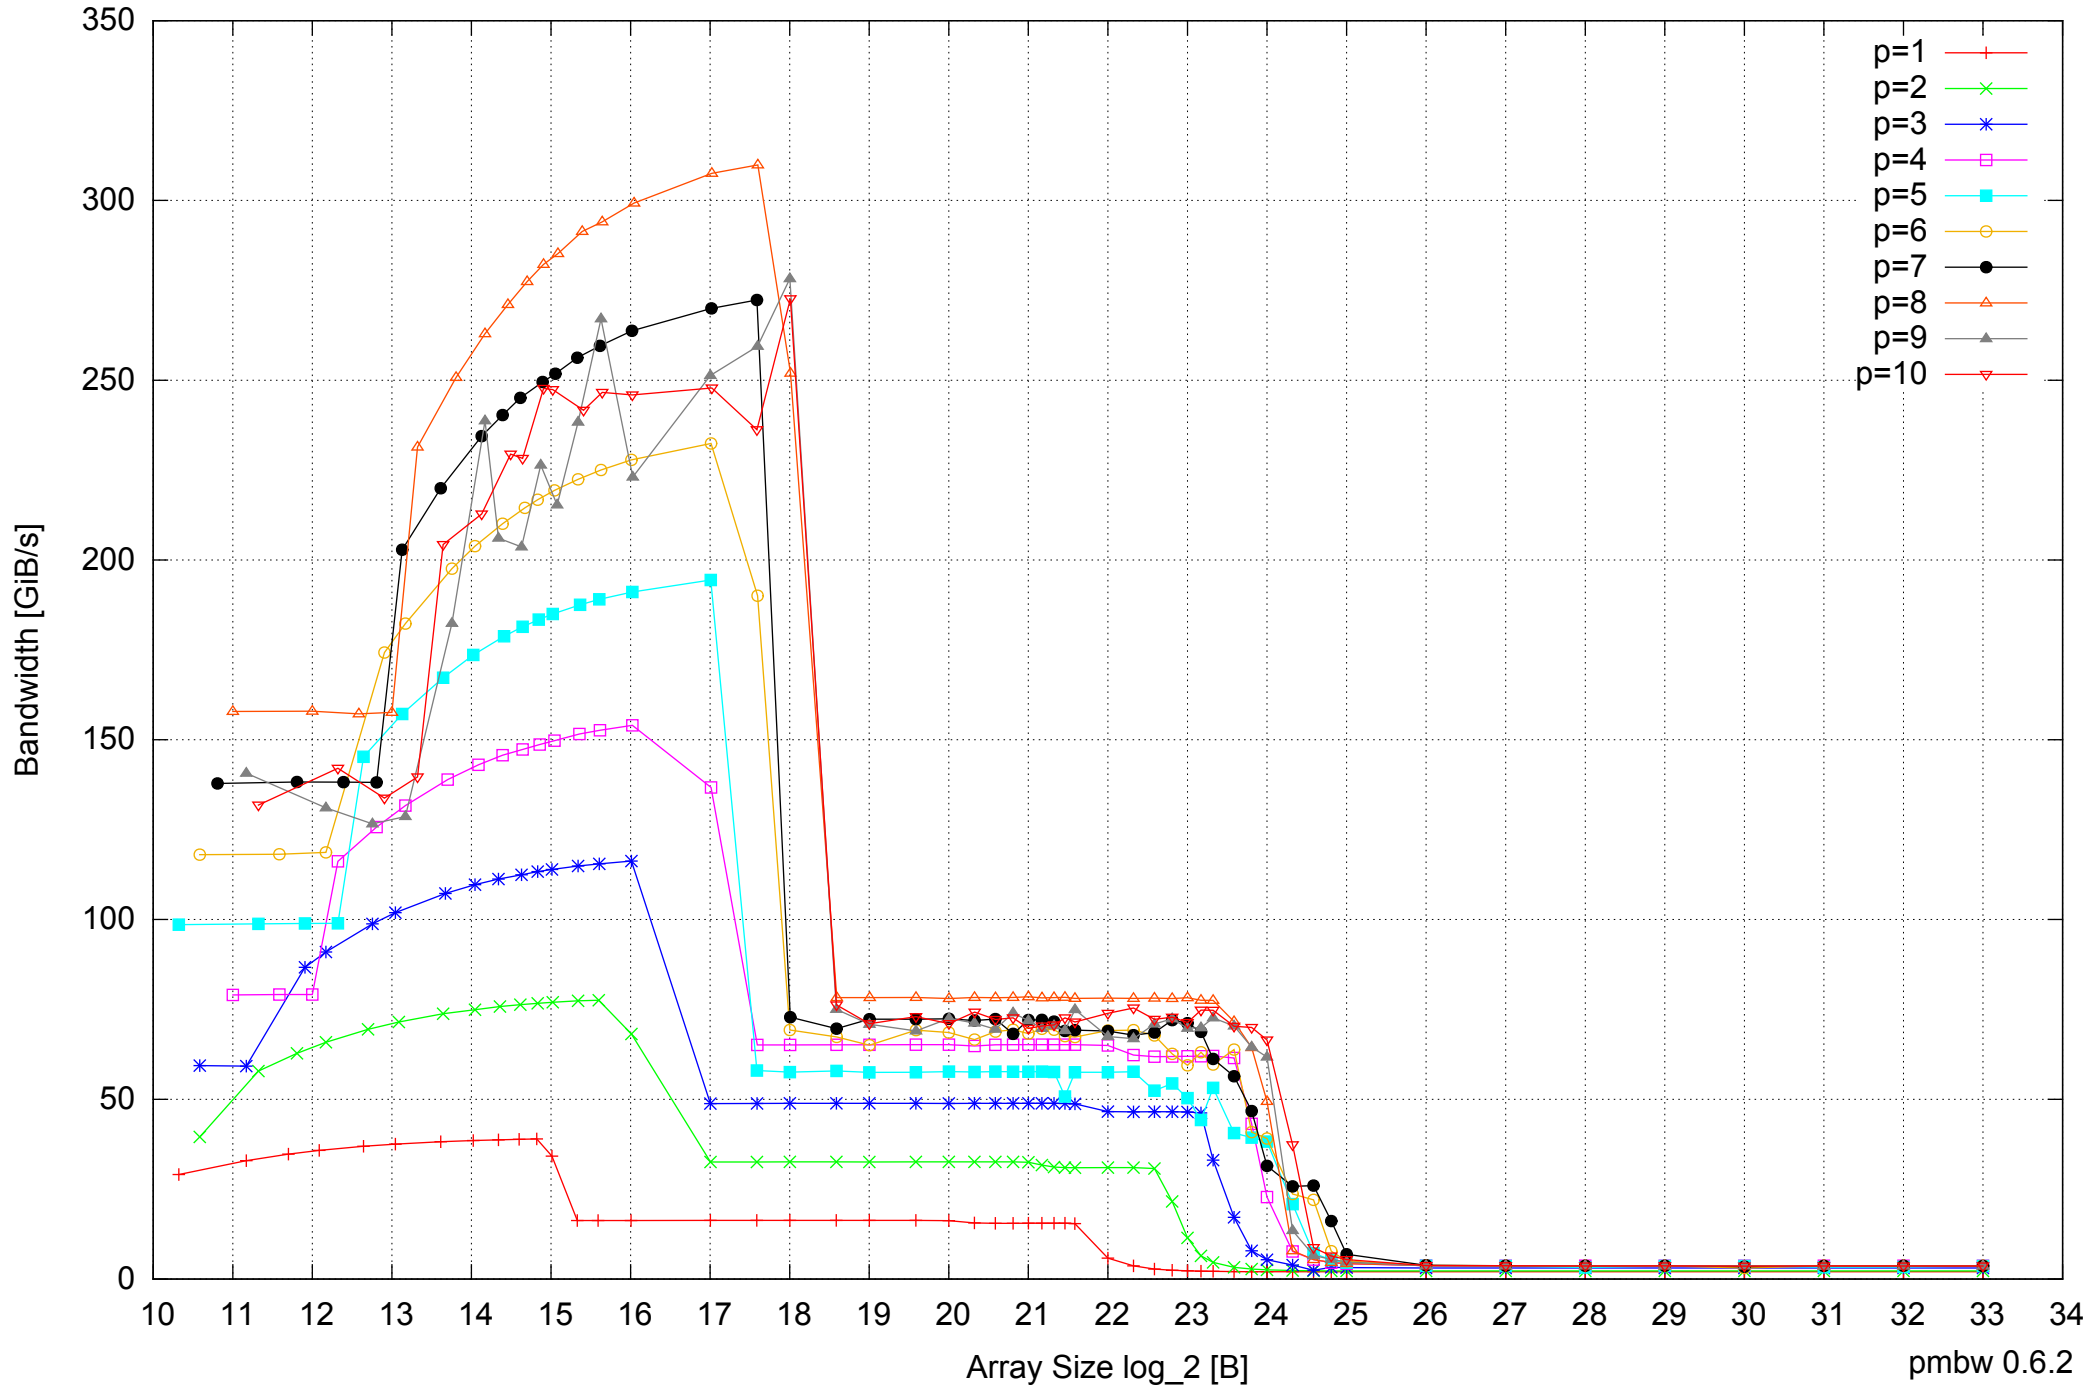

Intel Xeon X5355 16GB - One Thread Memory Bandwidth

Intel Xeon X5355 16GB - One Thread Memory Latency (excluding Permutation)

Intel Xeon X5355 16GB - One Thread Memory Bandwidth (only 64-bit Reads)

Intel Xeon X5355 16GB - Parallel Memory Bandwidth - ScanWrite128PtrSimpleLoop

Intel Xeon X5355 16GB - Parallel Memory Access Time - ScanWrite128PtrSimpleLoop

Intel Xeon X5355 16GB - Speedup of Parallel Memory Bandwidth (enlarged) - ScanWrite128PtrSimpleLoop

Intel Xeon X5355 16GB - Parallel Memory Access Time - ScanWrite128PtrUnrollLoop

Intel Xeon X5355 16GB - Speedup of Parallel Memory Bandwidth - ScanWrite128PtrUnrollLoop

Intel Xeon X5355 16GB - Parallel Memory Bandwidth - ScanRead128PtrSimpleLoop

Intel Xeon X5355 16GB - Parallel Memory Access Time - ScanRead128PtrSimpleLoop

Intel Xeon X5355 16GB - Speedup of Parallel Memory Bandwidth (enlarged) - ScanRead128PtrSimpleLoop

Intel Xeon X5355 16GB - Parallel Memory Bandwidth - ScanRead128PtrUnrollLoop

Intel Xeon X5355 16GB - Parallel Memory Access Time - ScanRead128PtrUnrollLoop