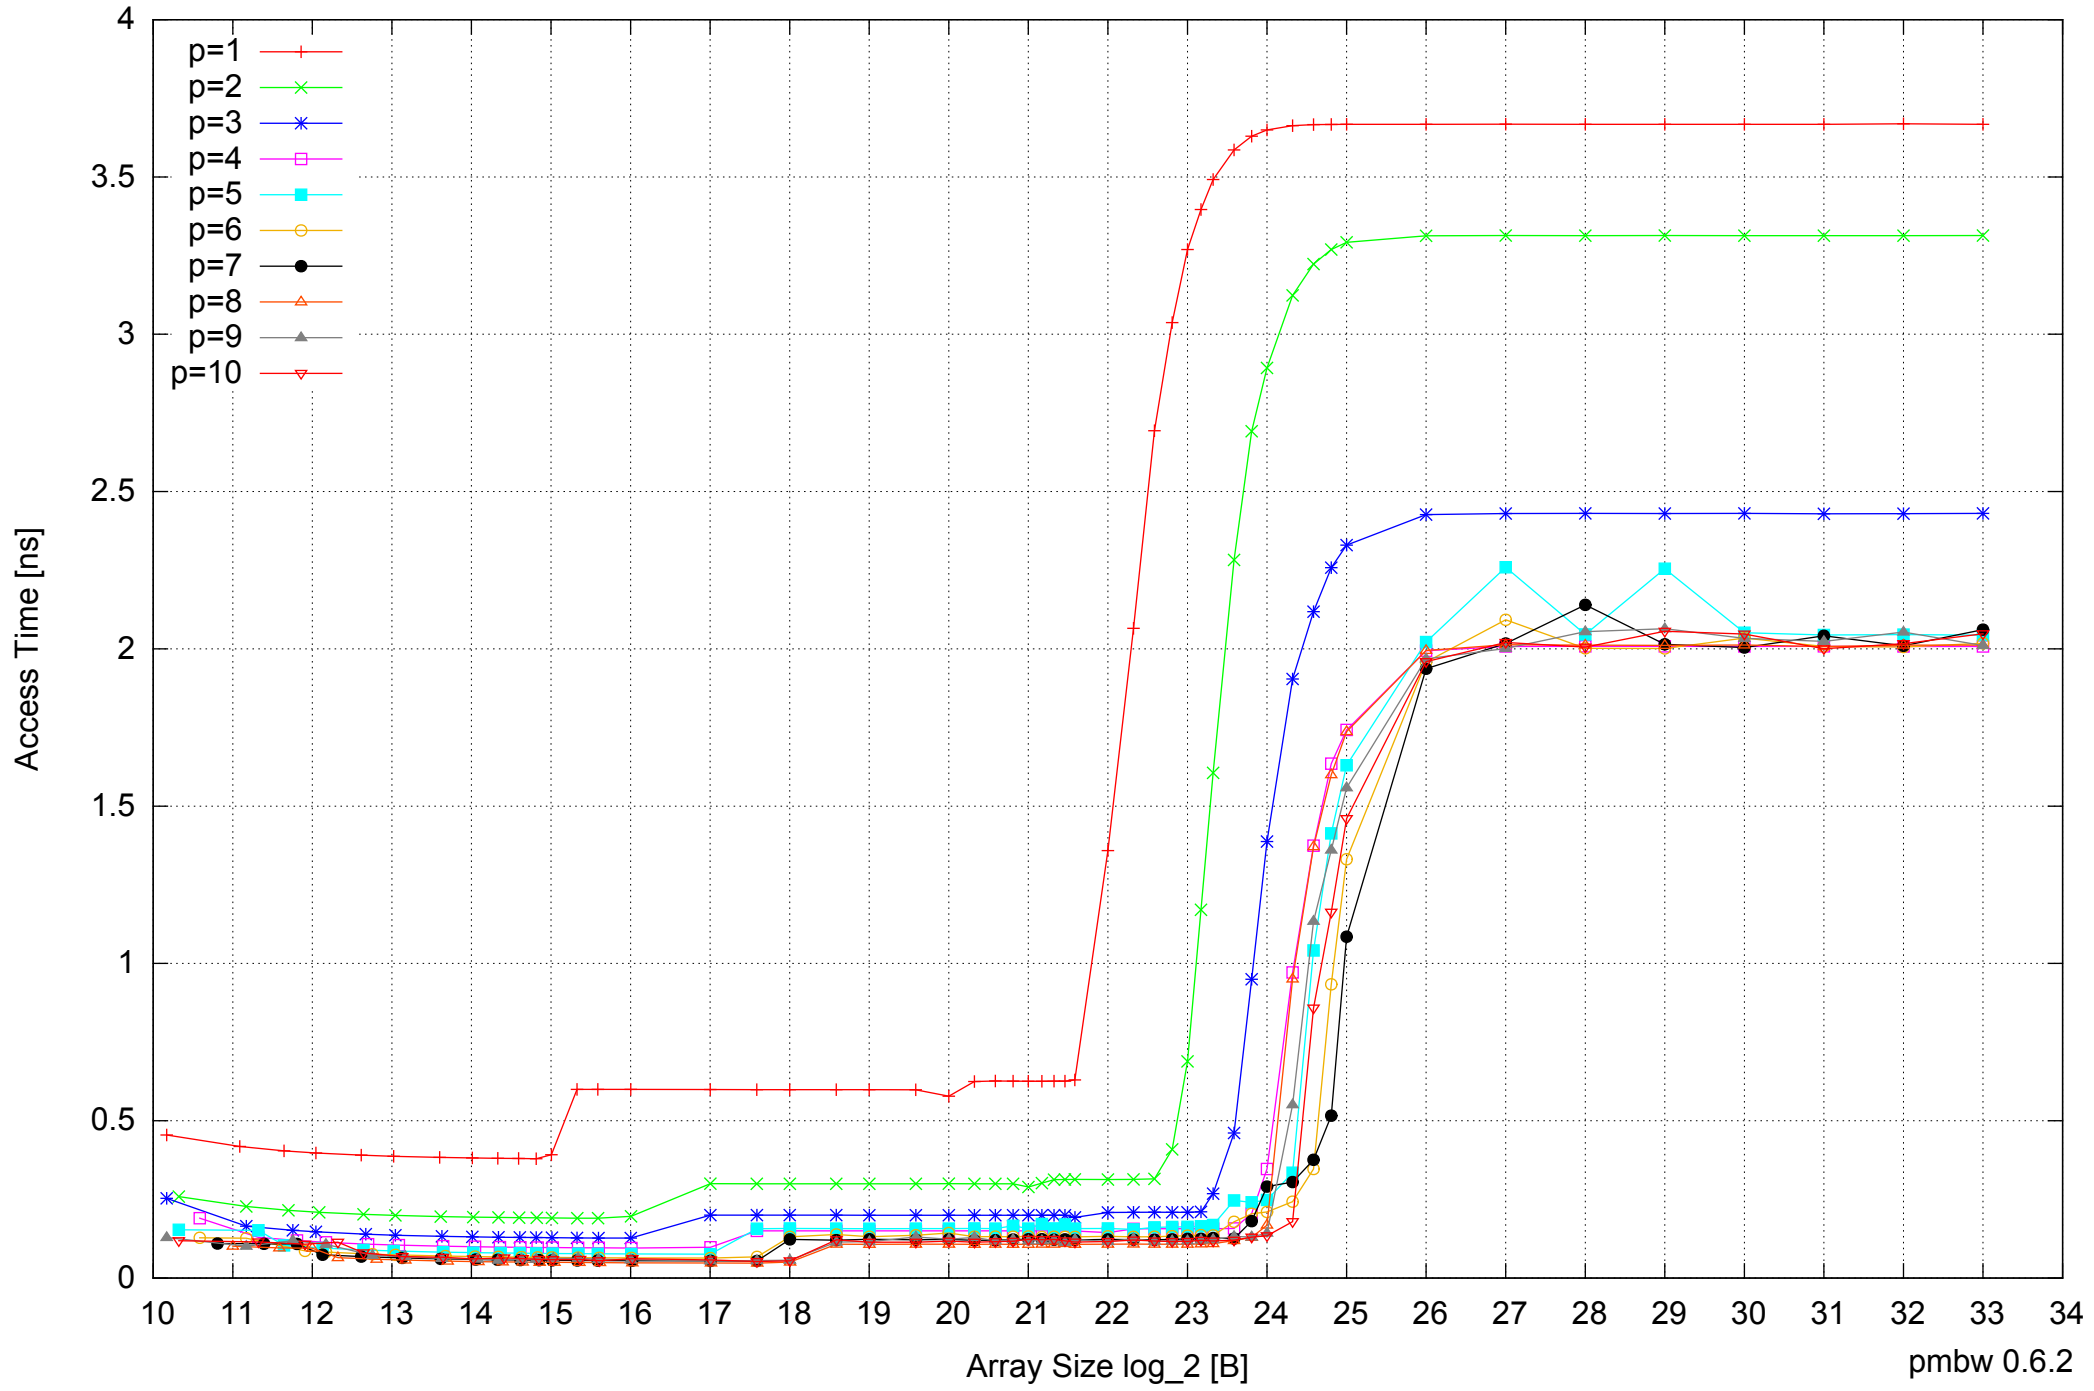

Intel Xeon X5355 16GB - Speedup of Parallel Memory Bandwidth - ScanWrite128PtrUnrollLoop

Intel Xeon X5355 16GB - Parallel Memory Bandwidth - ScanRead128PtrSimpleLoop

Intel Xeon X5355 16GB - Parallel Memory Access Time - ScanRead128PtrSimpleLoop

Intel Xeon X5355 16GB - Speedup of Parallel Memory Bandwidth (enlarged) - ScanRead128PtrSimpleLoop

Intel Xeon X5355 16GB - Parallel Memory Bandwidth - ScanRead128PtrUnrollLoop

Intel Xeon X5355 16GB - Parallel Memory Access Time - ScanRead128PtrUnrollLoop

Intel Xeon X5355 16GB - Parallel Memory Access Time - ScanWrite64PtrSimpleLoop

Intel Xeon X5355 16GB - Speedup of Parallel Memory Bandwidth - ScanWrite64PtrSimpleLoop

Intel Xeon X5355 16GB - Parallel Memory Bandwidth - ScanWrite64PtrUnrollLoop

Intel Xeon X5355 16GB - Parallel Memory Access Time - ScanWrite64PtrUnrollLoop

Intel Xeon X5355 16GB - Speedup of Parallel Memory Bandwidth (enlarged) - ScanWrite64PtrUnrollLoop

Intel Xeon X5355 16GB - Parallel Memory Bandwidth - ScanRead64PtrSimpleLoop