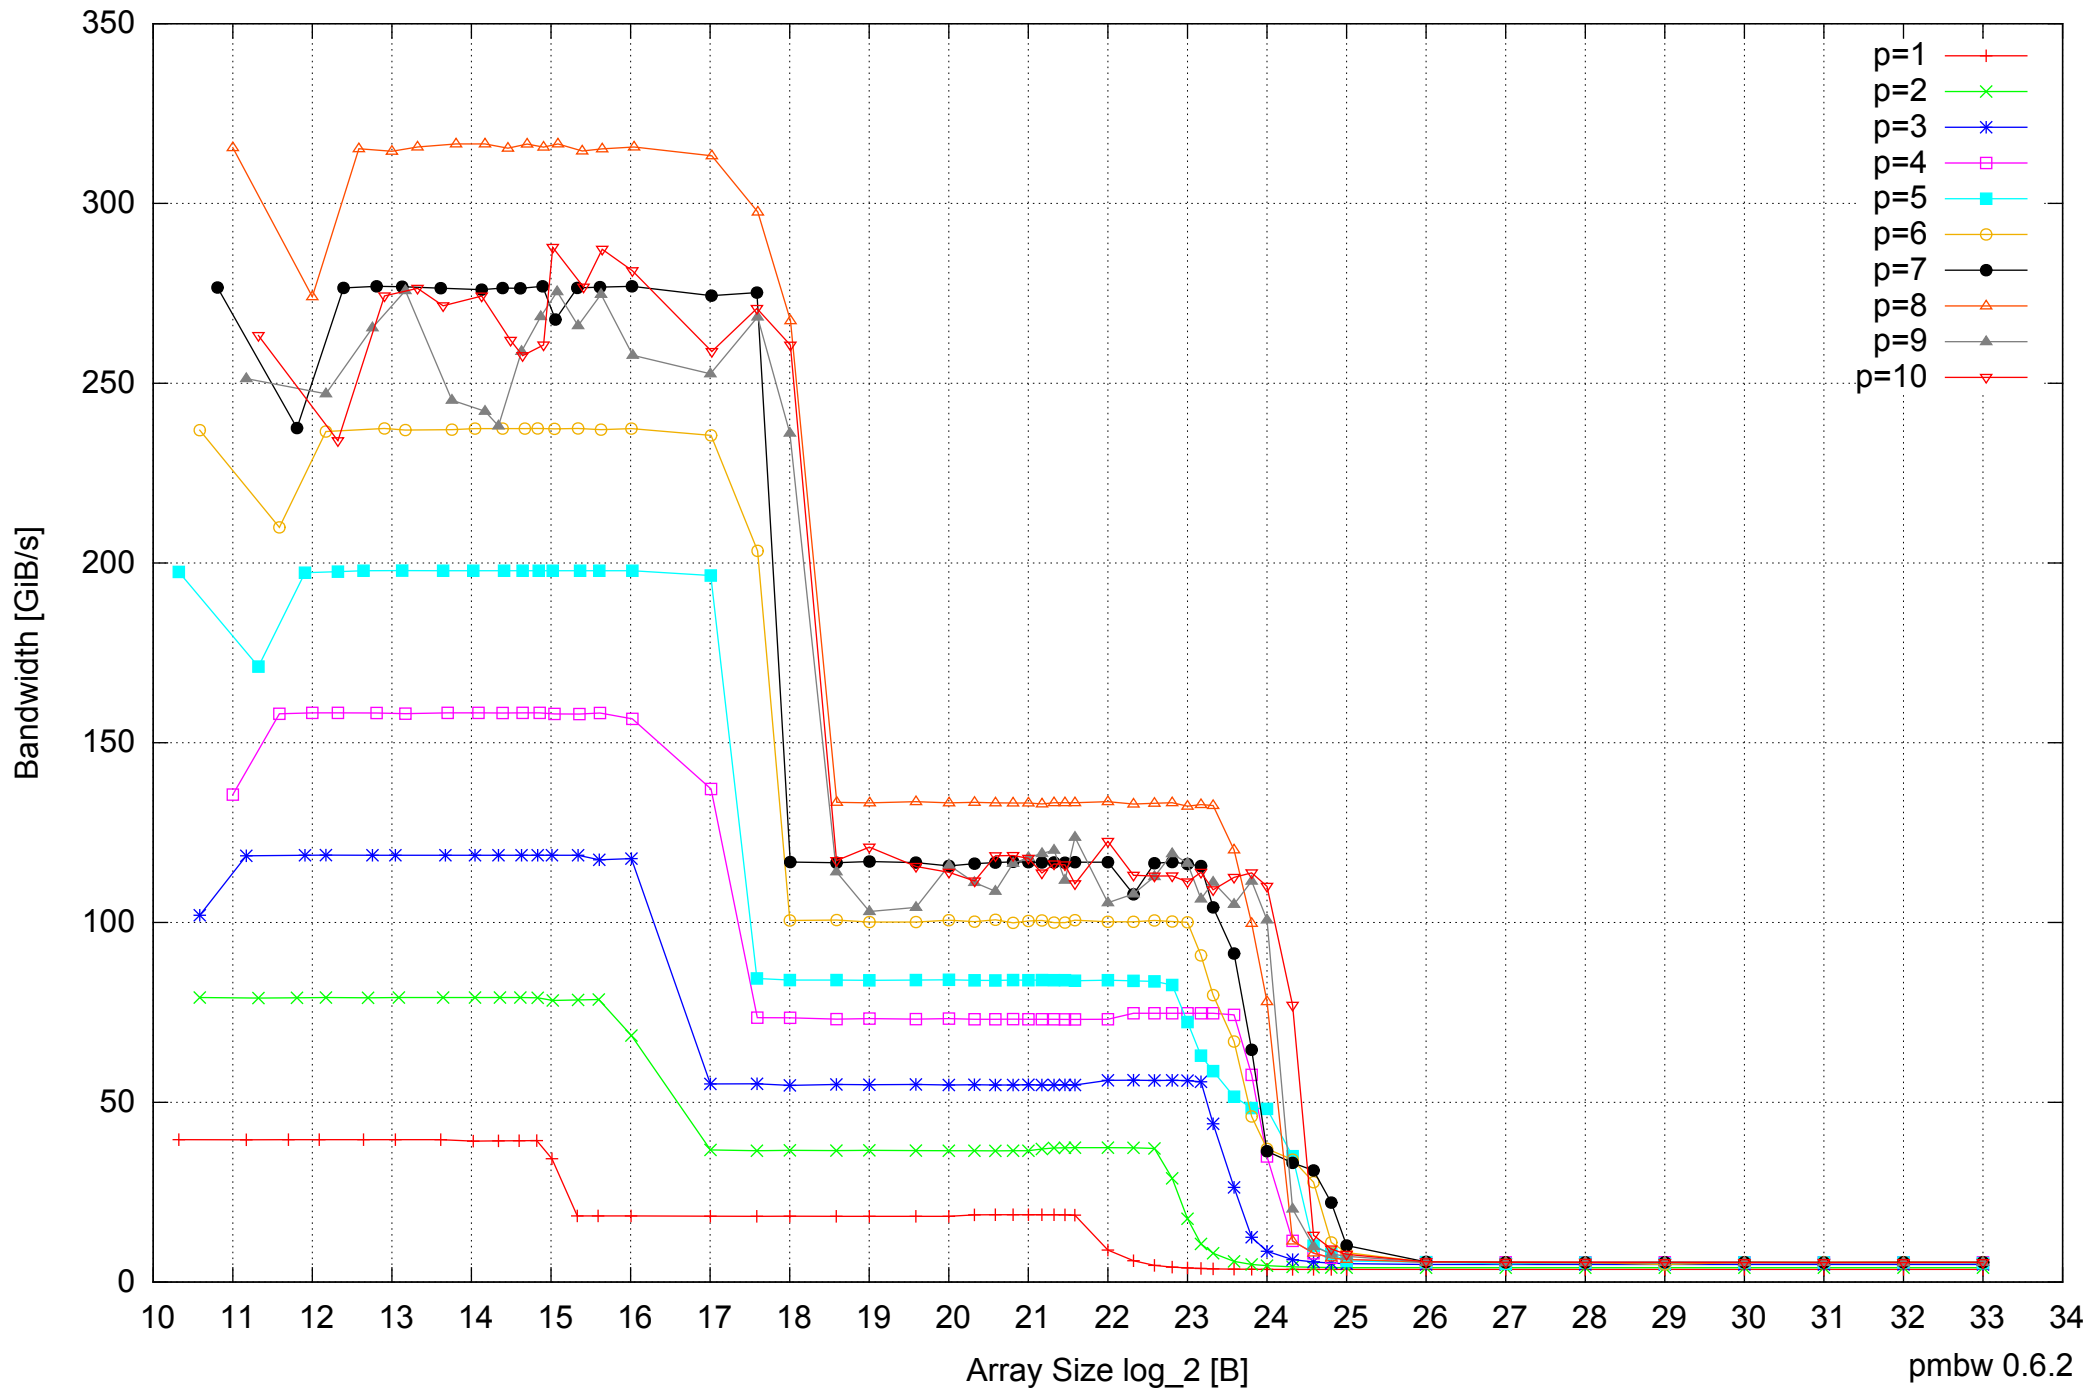

Intel Xeon X5355 16GB - Parallel Memory Access Time - ScanWrite128PtrSimpleLoop

Intel Xeon X5355 16GB - Speedup of Parallel Memory Bandwidth (enlarged) - ScanWrite128PtrSimpleLoop

Intel Xeon X5355 16GB - Parallel Memory Access Time - ScanWrite128PtrUnrollLoop

Intel Xeon X5355 16GB - Speedup of Parallel Memory Bandwidth - ScanWrite128PtrUnrollLoop

Intel Xeon X5355 16GB - Parallel Memory Bandwidth - ScanRead128PtrSimpleLoop

Intel Xeon X5355 16GB - Parallel Memory Access Time - ScanRead128PtrSimpleLoop

Intel Xeon X5355 16GB - Speedup of Parallel Memory Bandwidth (enlarged) - ScanRead128PtrSimpleLoop

Intel Xeon X5355 16GB - Parallel Memory Bandwidth - ScanRead128PtrUnrollLoop

Intel Xeon X5355 16GB - Parallel Memory Access Time - ScanRead128PtrUnrollLoop

Intel Xeon X5355 16GB - Parallel Memory Access Time - ScanWrite64PtrSimpleLoop

Intel Xeon X5355 16GB - Speedup of Parallel Memory Bandwidth - ScanWrite64PtrSimpleLoop

Intel Xeon X5355 16GB - Parallel Memory Bandwidth - ScanWrite64PtrUnrollLoop