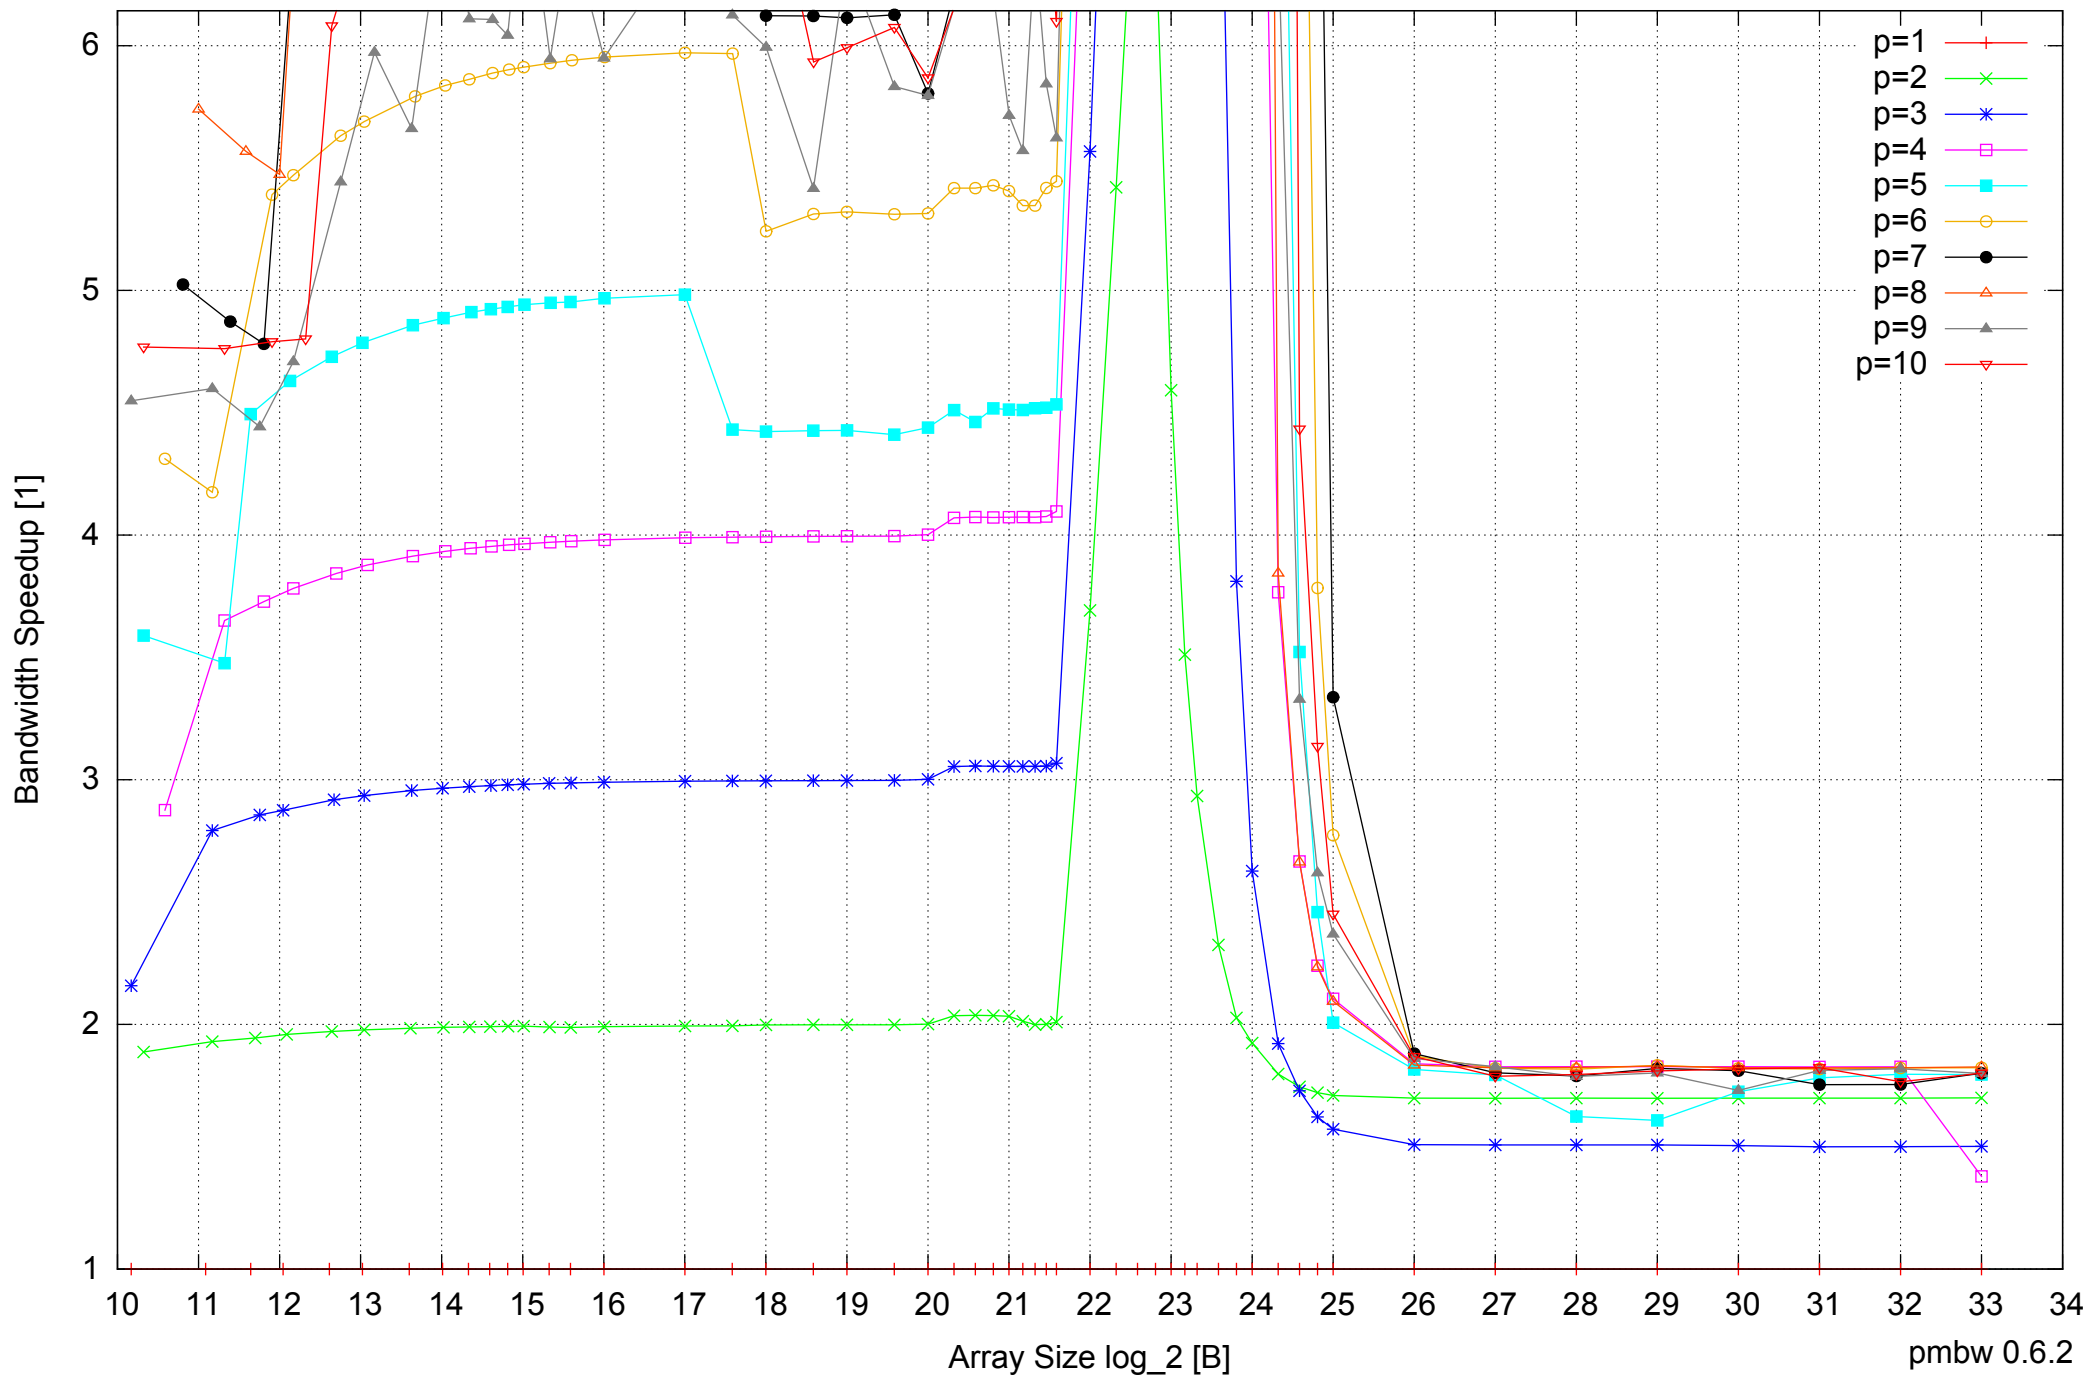

Intel Xeon X5355 16GB - Parallel Memory Access Time - ScanWrite64PtrUnrollLoop

Intel Xeon X5355 16GB - Speedup of Parallel Memory Bandwidth (enlarged) - ScanWrite64PtrUnrollLoop

Intel Xeon X5355 16GB - Parallel Memory Bandwidth - ScanRead64PtrSimpleLoop

Intel Xeon X5355 16GB - Speedup of Parallel Memory Bandwidth (enlarged) - ScanRead64PtrSimpleLoop

Intel Xeon X5355 16GB - Speedup of Parallel Memory Bandwidth - ScanRead64PtrUnrollLoop

Intel Xeon X5355 16GB - Parallel Memory Bandwidth - ScanWrite64IndexSimpleLoop

Intel Xeon X5355 16GB - Parallel Memory Access Time - ScanWrite64IndexSimpleLoop

Intel Xeon X5355 16GB - Speedup of Parallel Memory Bandwidth - ScanWrite64IndexSimpleLoop

Intel Xeon X5355 16GB - Speedup of Parallel Memory Bandwidth (enlarged) - ScanWrite64IndexSimpleLoop