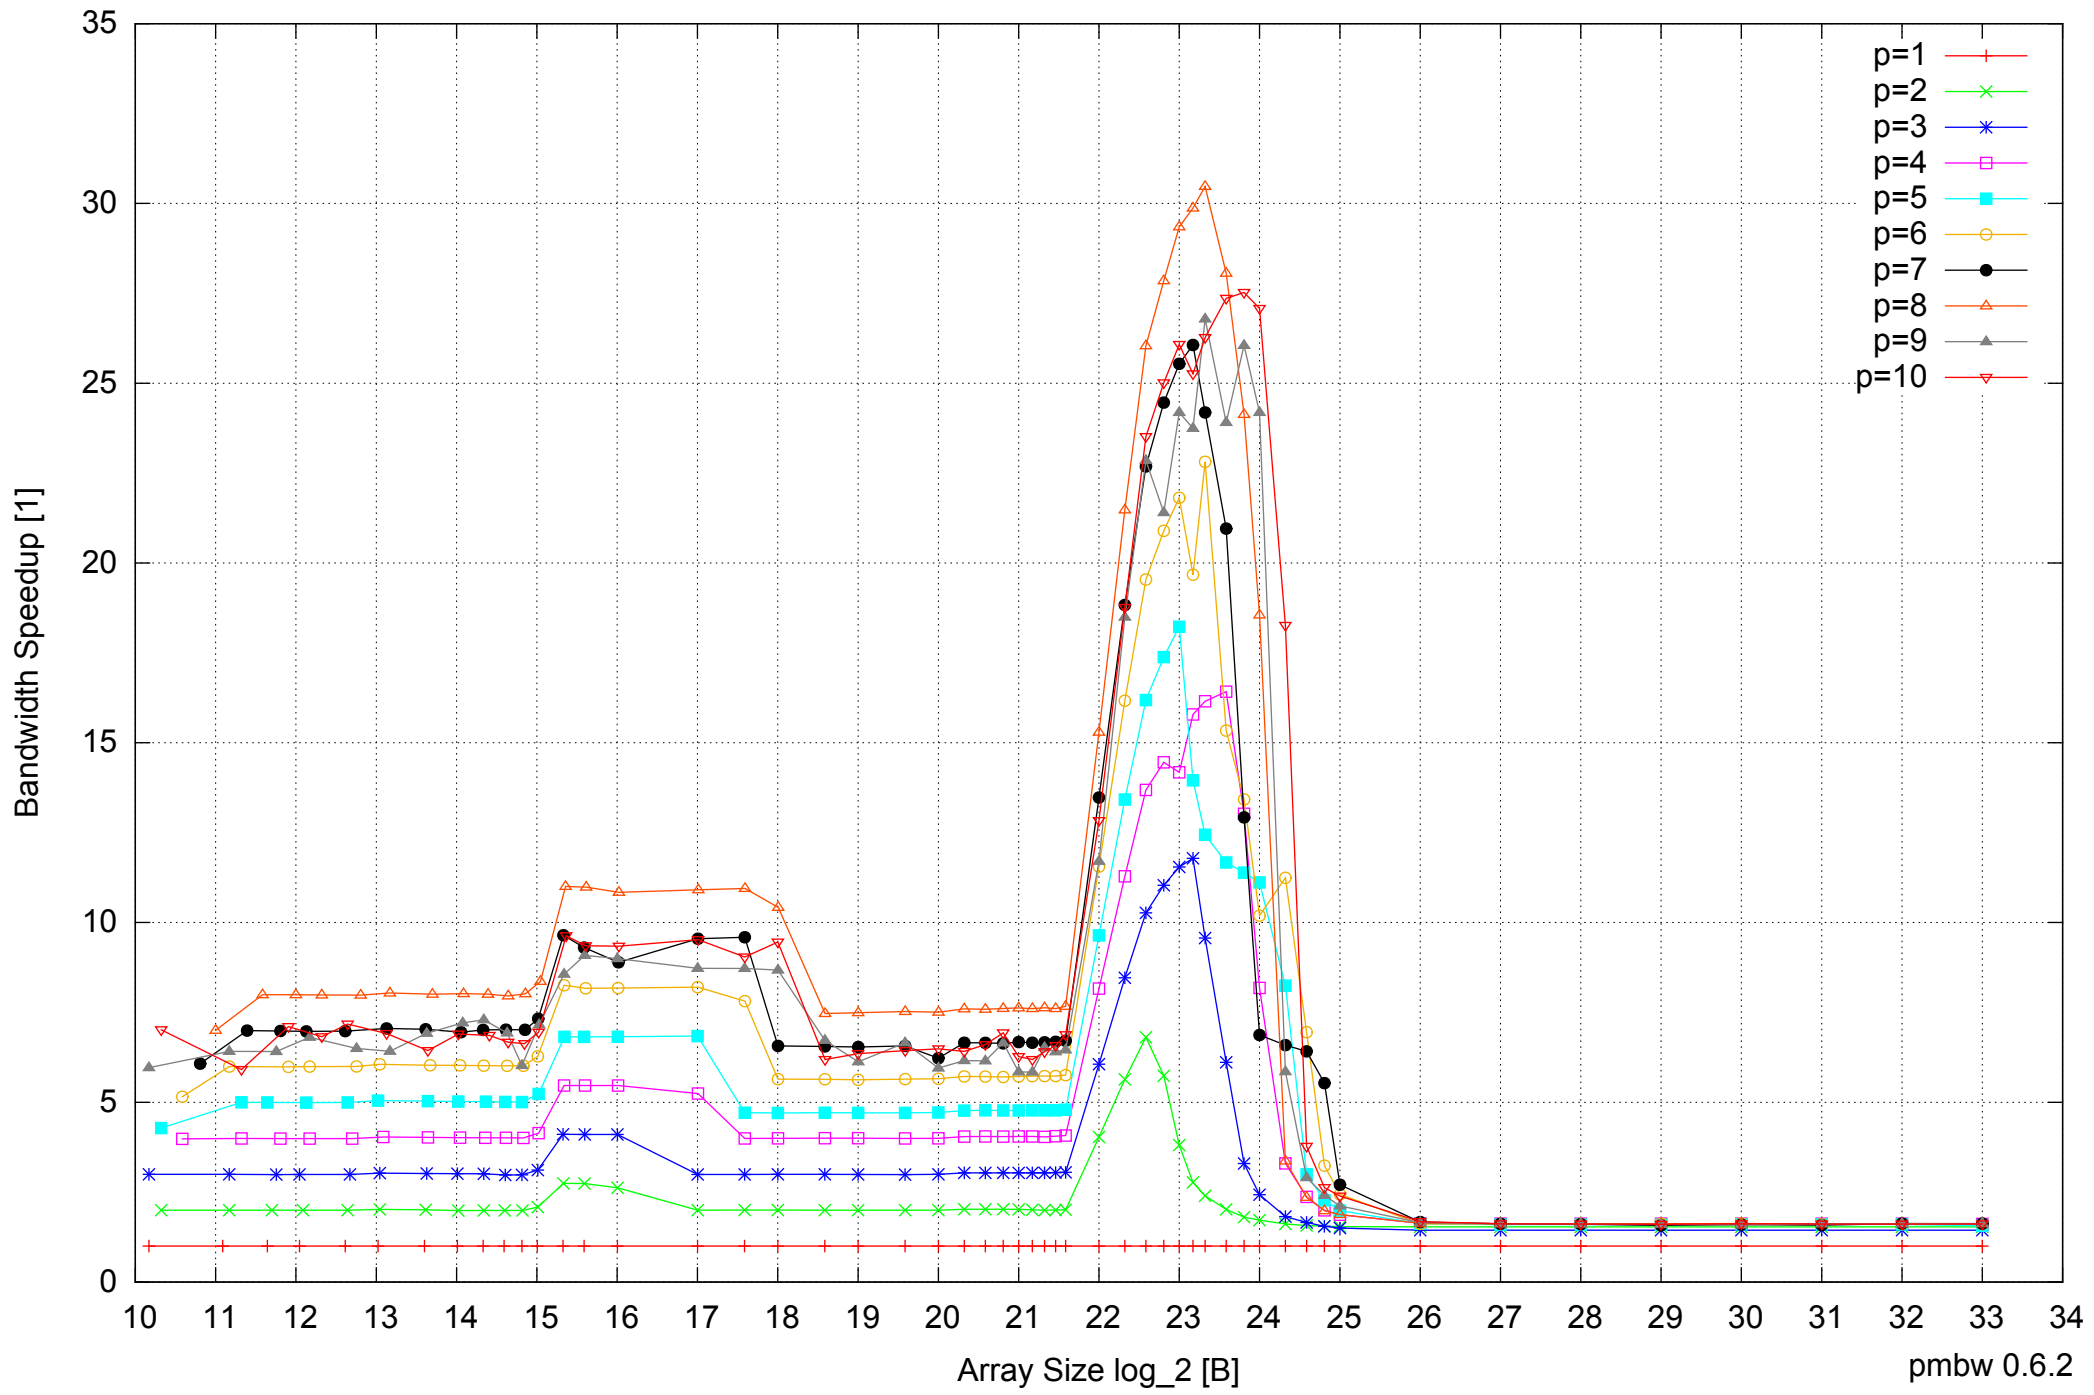

Intel Xeon X5355 16GB - Parallel Memory Access Time - ScanWrite64PtrUnrollLoop

Intel Xeon X5355 16GB - Speedup of Parallel Memory Bandwidth (enlarged) - ScanWrite64PtrUnrollLoop

Intel Xeon X5355 16GB - Parallel Memory Bandwidth - ScanRead64PtrSimpleLoop

Intel Xeon X5355 16GB - Speedup of Parallel Memory Bandwidth (enlarged) - ScanRead64PtrSimpleLoop

Intel Xeon X5355 16GB - Speedup of Parallel Memory Bandwidth - ScanRead64PtrUnrollLoop

Intel Xeon X5355 16GB - Parallel Memory Bandwidth - ScanWrite64IndexSimpleLoop

Intel Xeon X5355 16GB - Parallel Memory Access Time - ScanWrite64IndexSimpleLoop

Intel Xeon X5355 16GB - Speedup of Parallel Memory Bandwidth - ScanWrite64IndexSimpleLoop

Intel Xeon X5355 16GB - Speedup of Parallel Memory Bandwidth (enlarged) - ScanWrite64IndexSimpleLoop