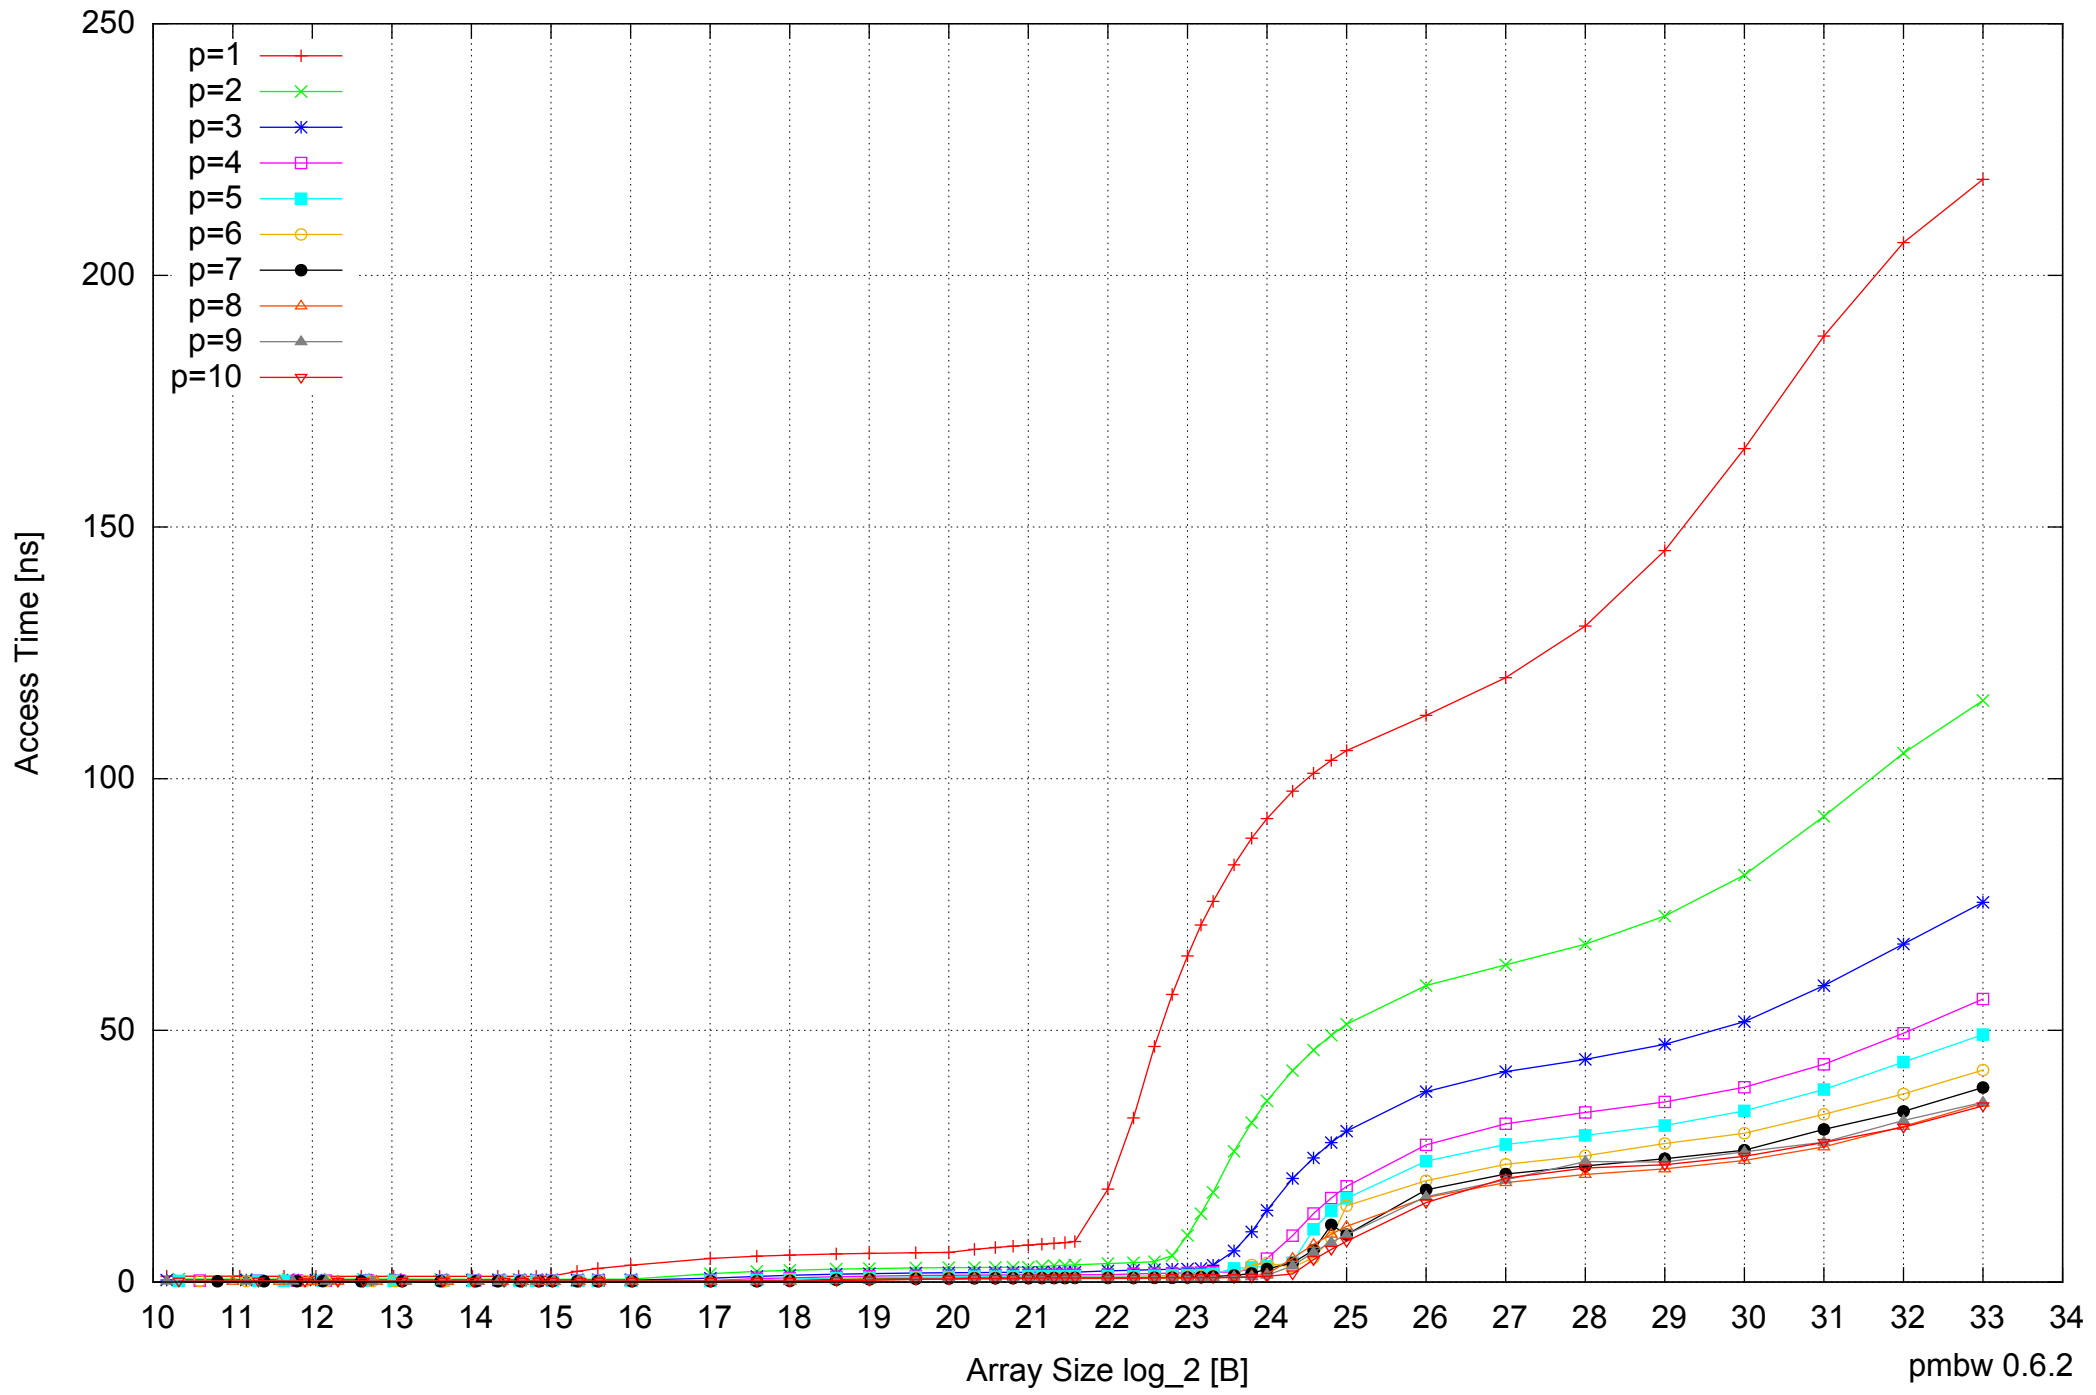

Intel Xeon X5355 16GB - Speedup of Parallel Memory Bandwidth - ScanRead32PtrSimpleLoop

Intel Xeon X5355 16GB - Speedup of Parallel Memory Bandwidth - ScanRead32PtrUnrollLoop

Intel Xeon X5355 16GB - Speedup of Parallel Memory Bandwidth (enlarged) - ScanRead32PtrUnrollLoop

Intel Xeon X5355 16GB - Parallel Memory Access Time - PermRead64SimpleLoop

Intel Xeon X5355 16GB - Speedup of Parallel Memory Bandwidth (enlarged) - PermRead64SimpleLoop

Intel Xeon X5355 16GB - Parallel Memory Bandwidth - PermRead64UnrollLoop