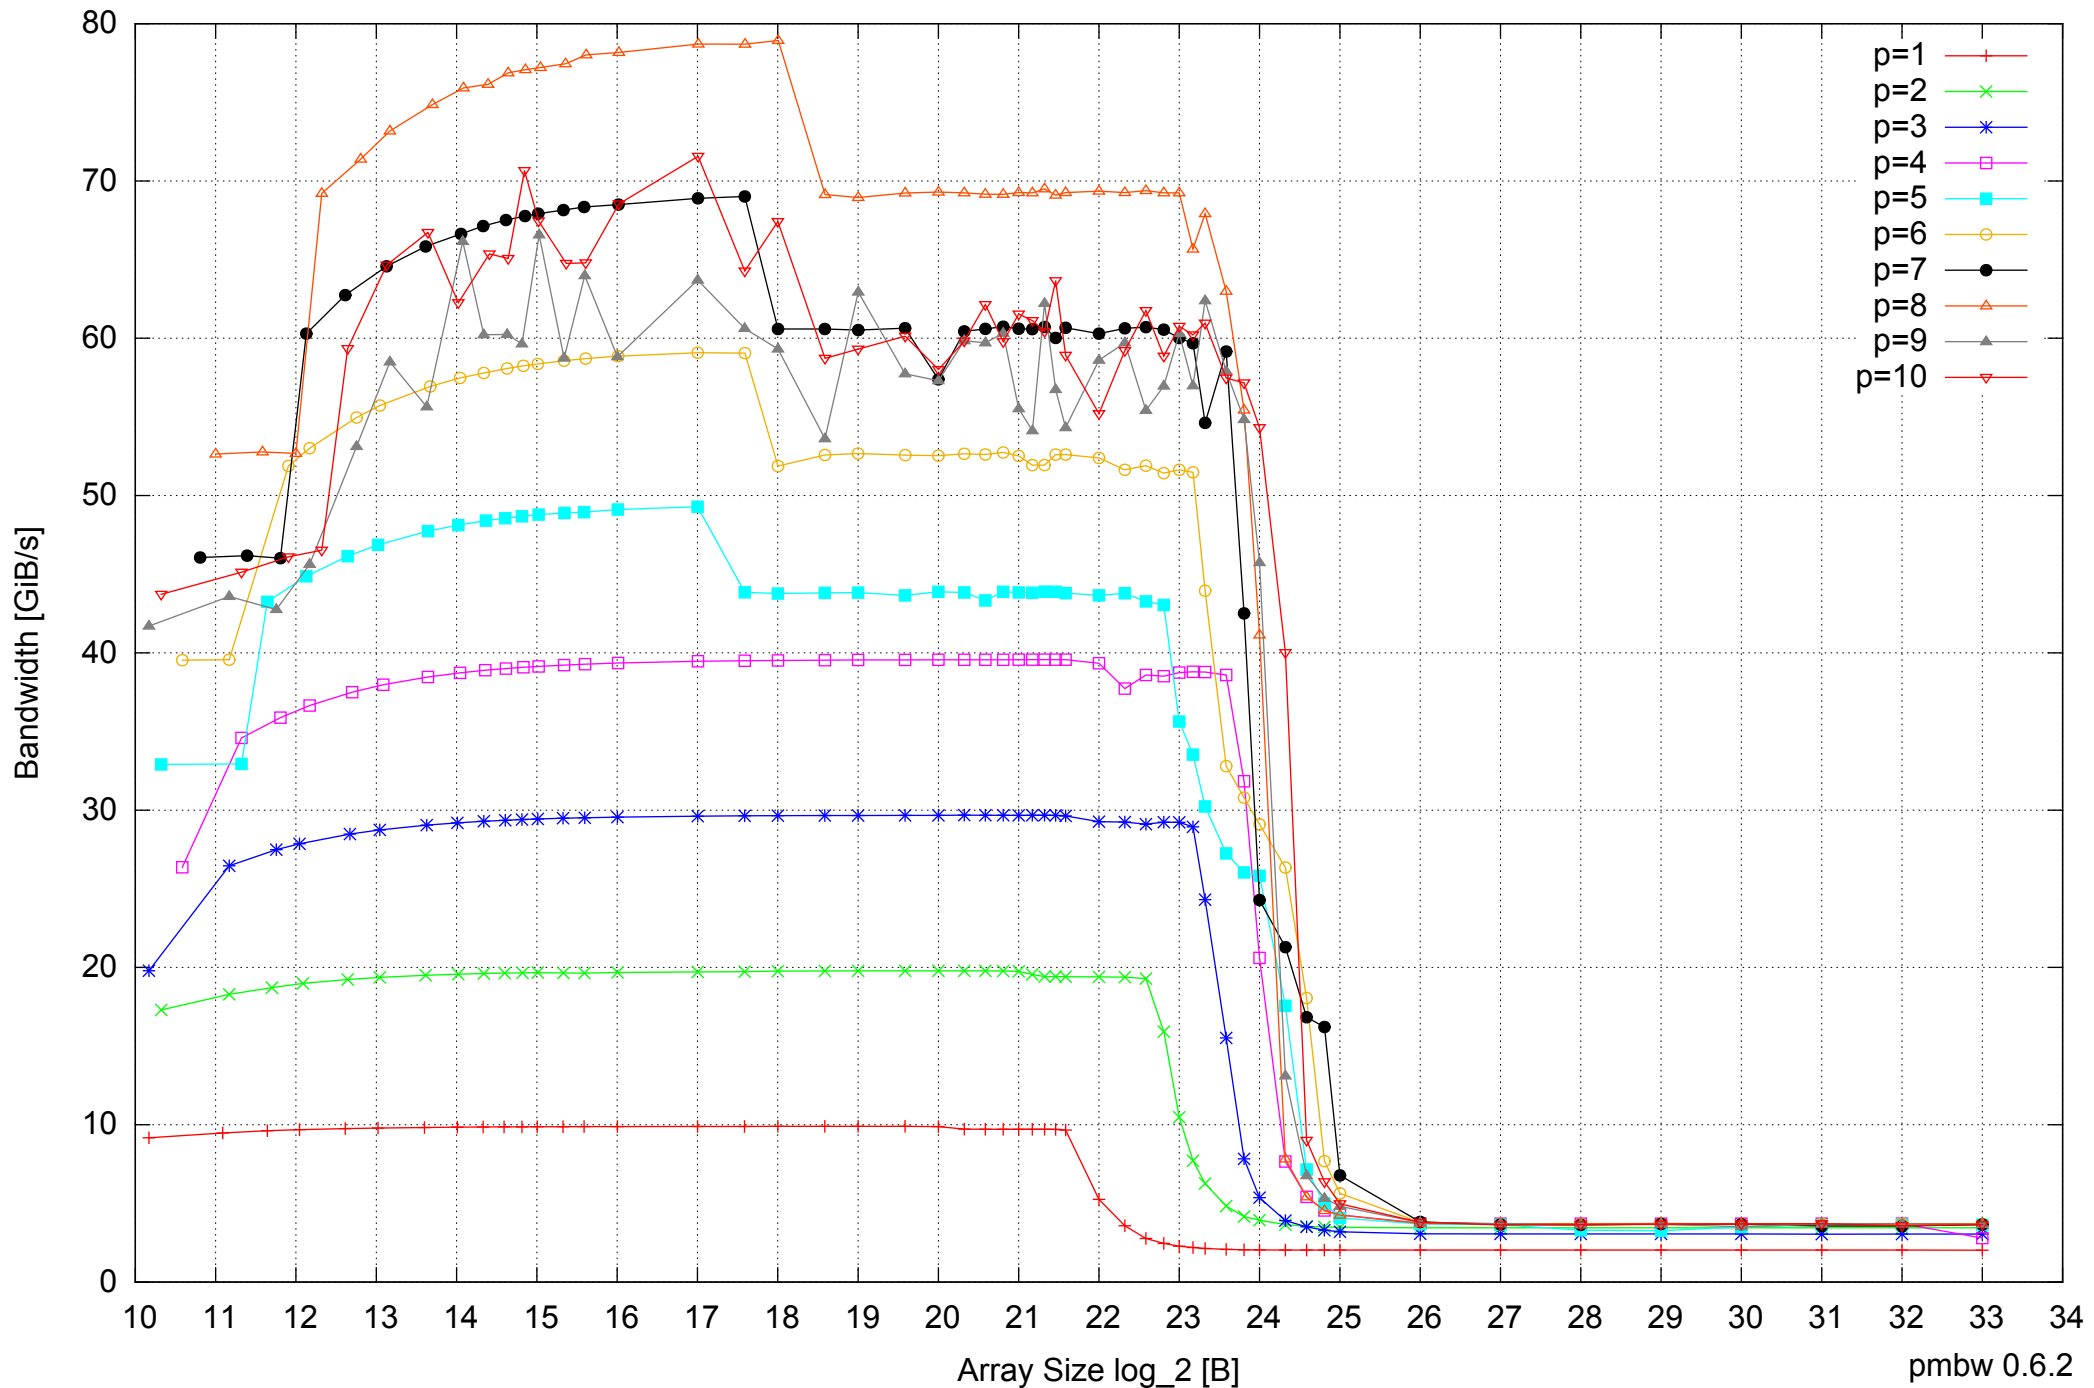

Intel Xeon X5355 16GB - Speedup of Parallel Memory Bandwidth (enlarged) - ScanRead64PtrSimpleLoop

Intel Xeon X5355 16GB - Speedup of Parallel Memory Bandwidth - ScanRead64PtrUnrollLoop

Intel Xeon X5355 16GB - Parallel Memory Bandwidth - ScanWrite64IndexSimpleLoop

Intel Xeon X5355 16GB - Parallel Memory Access Time - ScanWrite64IndexSimpleLoop

Intel Xeon X5355 16GB - Speedup of Parallel Memory Bandwidth - ScanWrite64IndexSimpleLoop

Intel Xeon X5355 16GB - Speedup of Parallel Memory Bandwidth (enlarged) - ScanWrite64IndexSimpleLoop