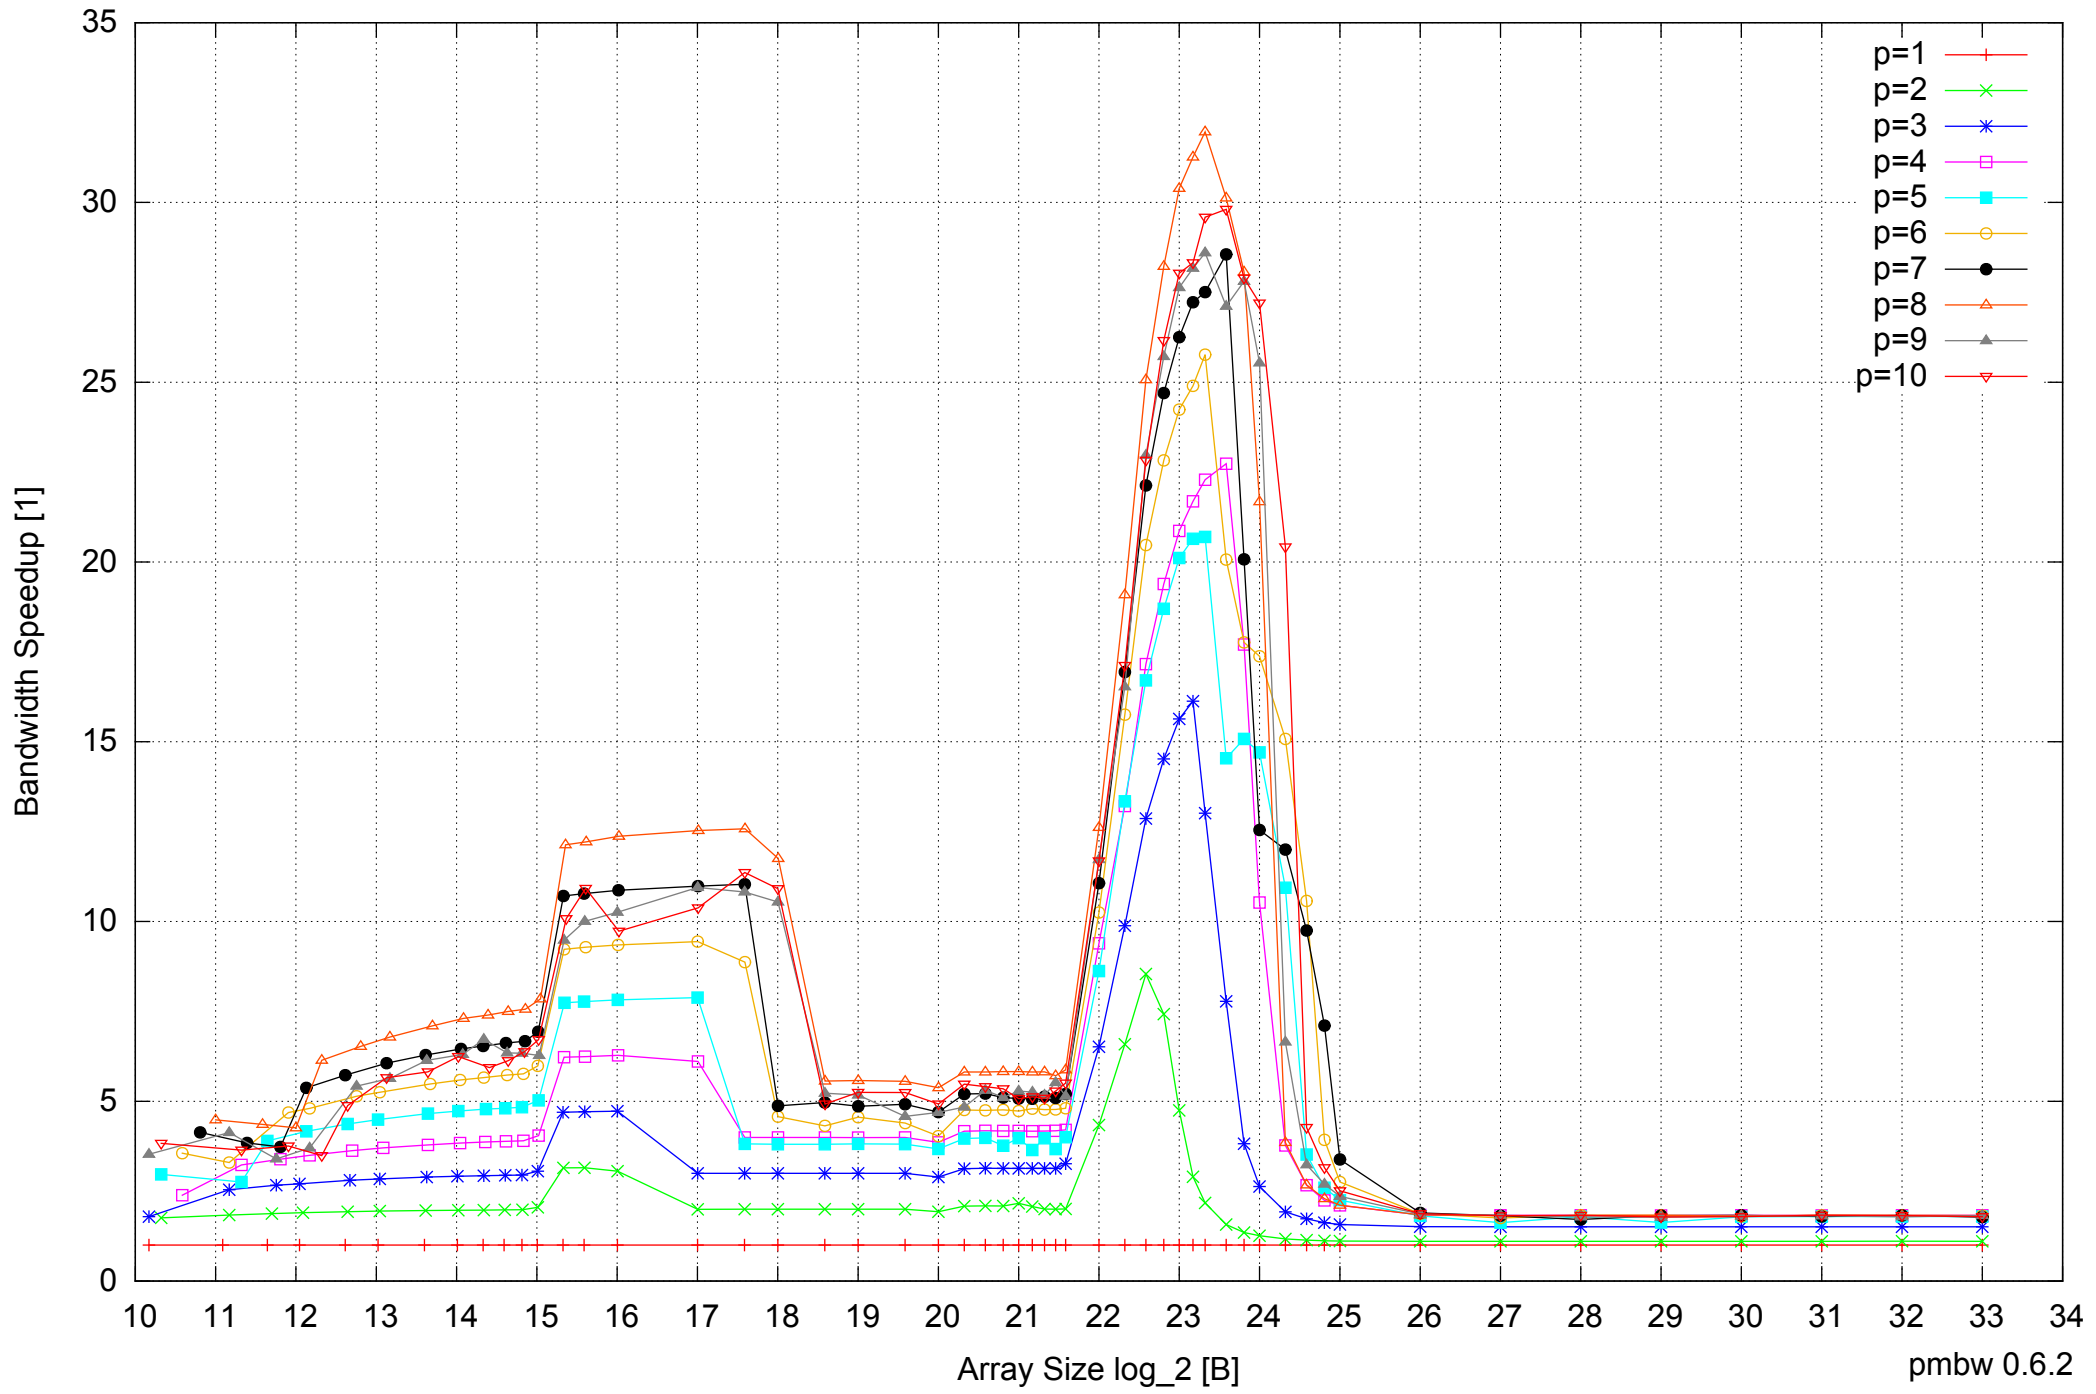

Intel Xeon X5355 16GB - Speedup of Parallel Memory Bandwidth - ScanWrite128PtrUnrollLoop

Intel Xeon X5355 16GB - Parallel Memory Bandwidth - ScanRead128PtrSimpleLoop

Intel Xeon X5355 16GB - Parallel Memory Access Time - ScanRead128PtrSimpleLoop

Intel Xeon X5355 16GB - Speedup of Parallel Memory Bandwidth (enlarged) - ScanRead128PtrSimpleLoop

Intel Xeon X5355 16GB - Parallel Memory Bandwidth - ScanRead128PtrUnrollLoop

Intel Xeon X5355 16GB - Parallel Memory Access Time - ScanRead128PtrUnrollLoop

Intel Xeon X5355 16GB - Parallel Memory Access Time - ScanWrite64PtrSimpleLoop

Intel Xeon X5355 16GB - Speedup of Parallel Memory Bandwidth - ScanWrite64PtrSimpleLoop

Intel Xeon X5355 16GB - Parallel Memory Bandwidth - ScanWrite64PtrUnrollLoop

Intel Xeon X5355 16GB - Parallel Memory Access Time - ScanWrite64PtrUnrollLoop

Intel Xeon X5355 16GB - Speedup of Parallel Memory Bandwidth (enlarged) - ScanWrite64PtrUnrollLoop

Intel Xeon X5355 16GB - Parallel Memory Bandwidth - ScanRead64PtrSimpleLoop