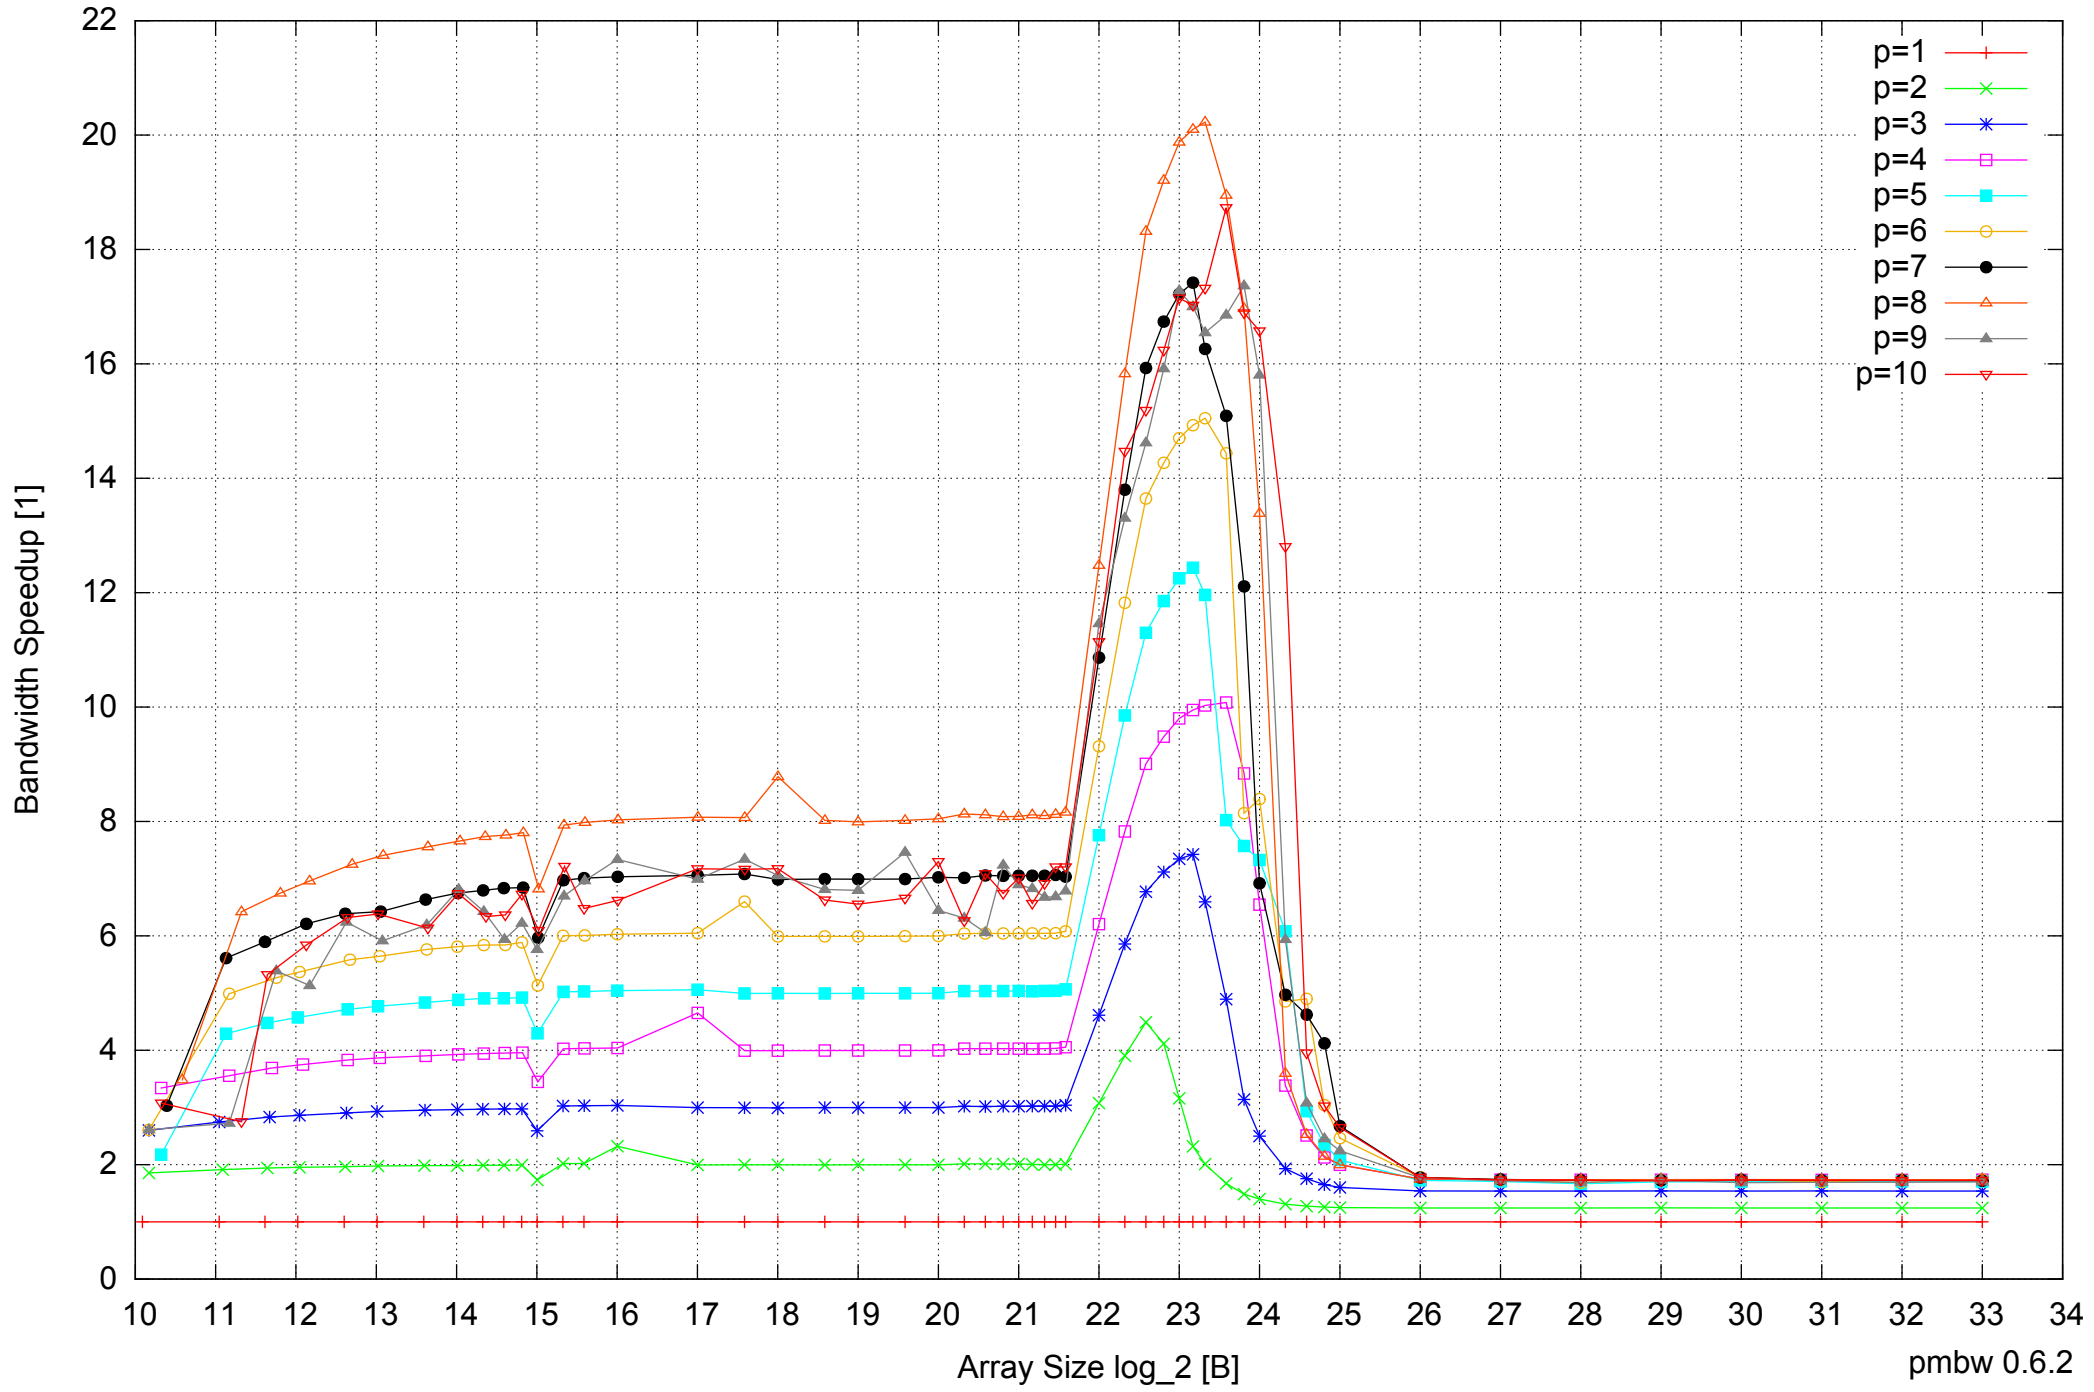

Intel Xeon X5355 16GB - Parallel Memory Access Time - ScanWrite32PtrSimpleLoop

Intel Xeon X5355 16GB - Speedup of Parallel Memory Bandwidth (enlarged) - ScanWrite32PtrSimpleLoop

Intel Xeon X5355 16GB - Parallel Memory Bandwidth - ScanRead32PtrSimpleLoop

Intel Xeon X5355 16GB - Speedup of Parallel Memory Bandwidth - ScanRead32PtrSimpleLoop

Intel Xeon X5355 16GB - Speedup of Parallel Memory Bandwidth - ScanRead32PtrUnrollLoop

Intel Xeon X5355 16GB - Speedup of Parallel Memory Bandwidth (enlarged) - ScanRead32PtrUnrollLoop