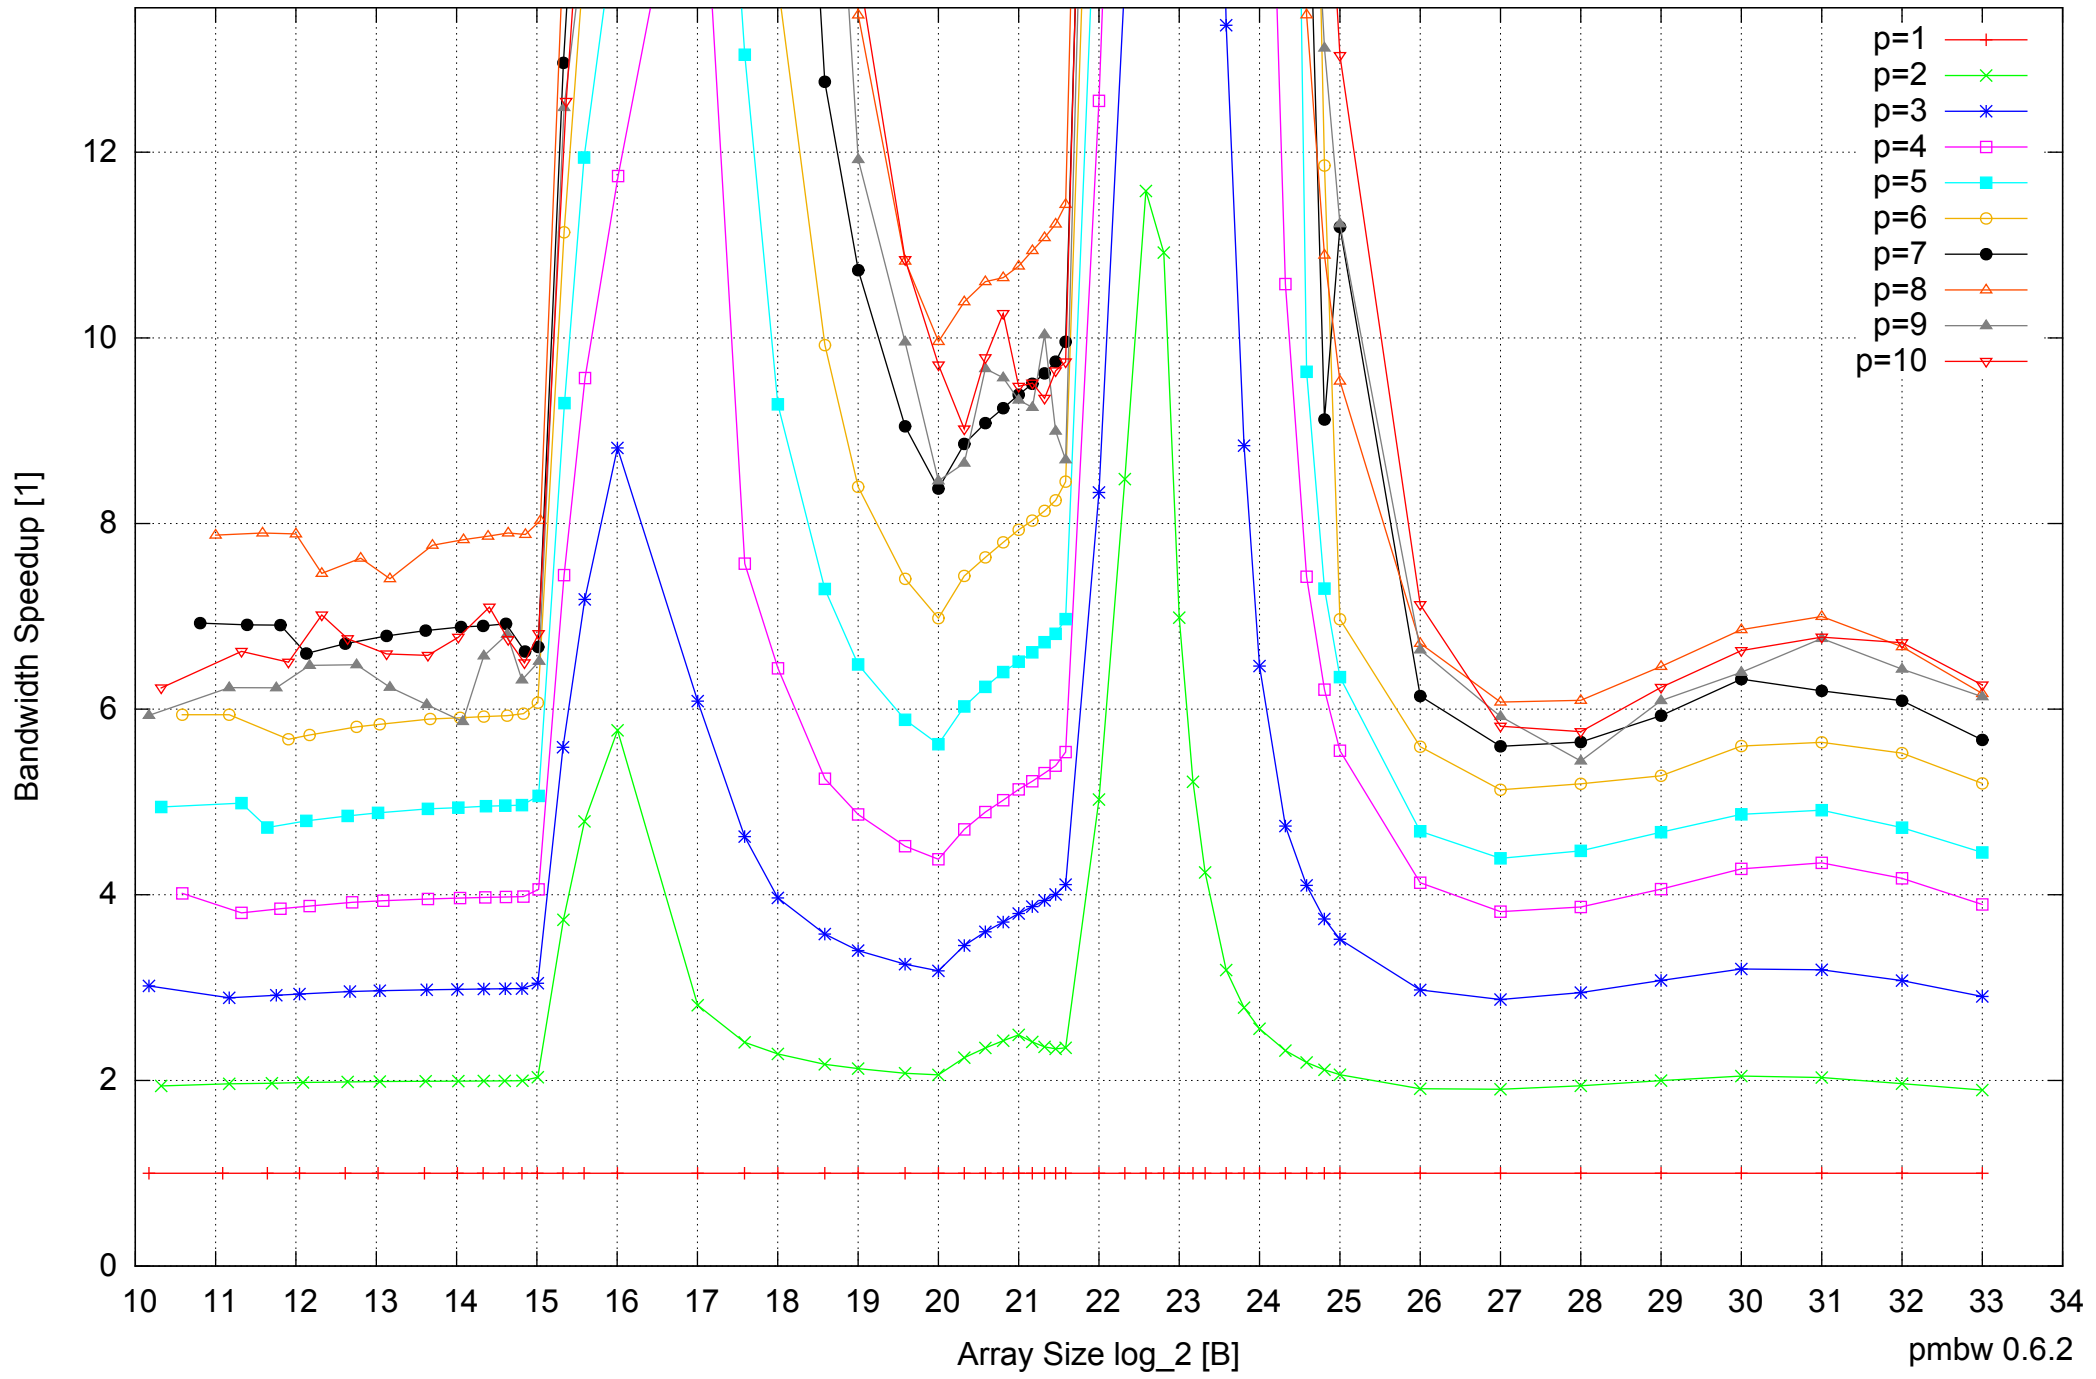

Intel Xeon X5355 16GB - Parallel Memory Bandwidth - PermRead64UnrollLoop

Intel Xeon X5355 16GB - Speedup of Parallel Memory Bandwidth (enlarged) - PermRead64SimpleLoop