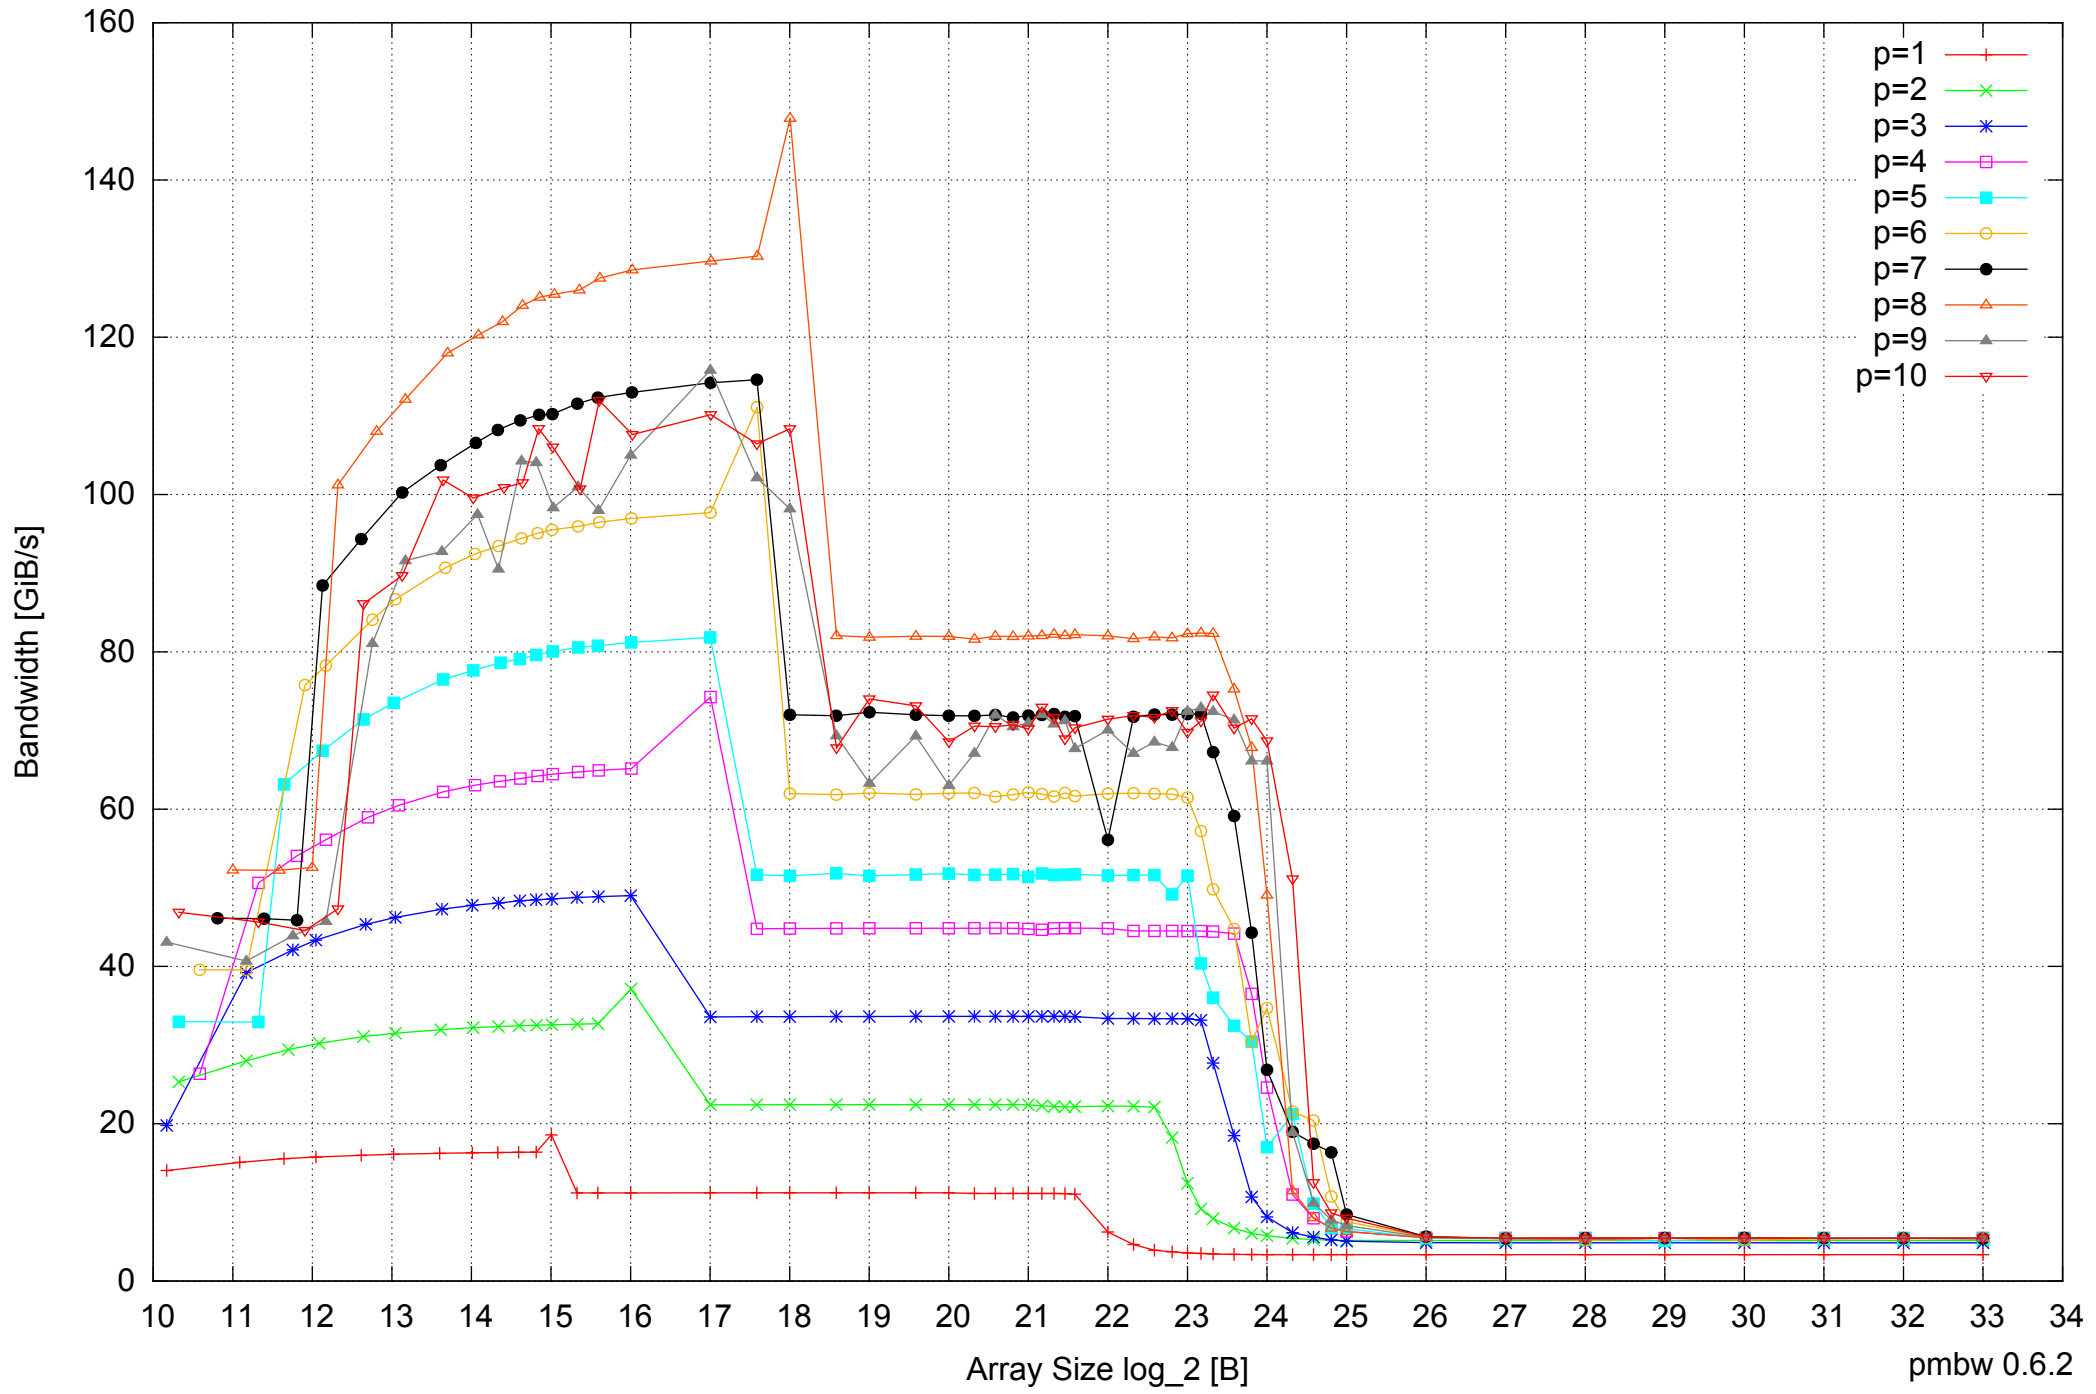

Intel Xeon X5355 16GB - Parallel Memory Access Time - ScanWrite64PtrSimpleLoop

Intel Xeon X5355 16GB - Speedup of Parallel Memory Bandwidth - ScanWrite64PtrSimpleLoop

Intel Xeon X5355 16GB - Parallel Memory Bandwidth - ScanWrite64PtrUnrollLoop

Intel Xeon X5355 16GB - Parallel Memory Access Time - ScanWrite64PtrUnrollLoop

Intel Xeon X5355 16GB - Speedup of Parallel Memory Bandwidth (enlarged) - ScanWrite64PtrUnrollLoop

Intel Xeon X5355 16GB - Parallel Memory Bandwidth - ScanRead64PtrSimpleLoop

Intel Xeon X5355 16GB - Speedup of Parallel Memory Bandwidth (enlarged) - ScanRead64PtrSimpleLoop

Intel Xeon X5355 16GB - Speedup of Parallel Memory Bandwidth - ScanRead64PtrUnrollLoop

Intel Xeon X5355 16GB - Parallel Memory Bandwidth - ScanWrite64IndexSimpleLoop