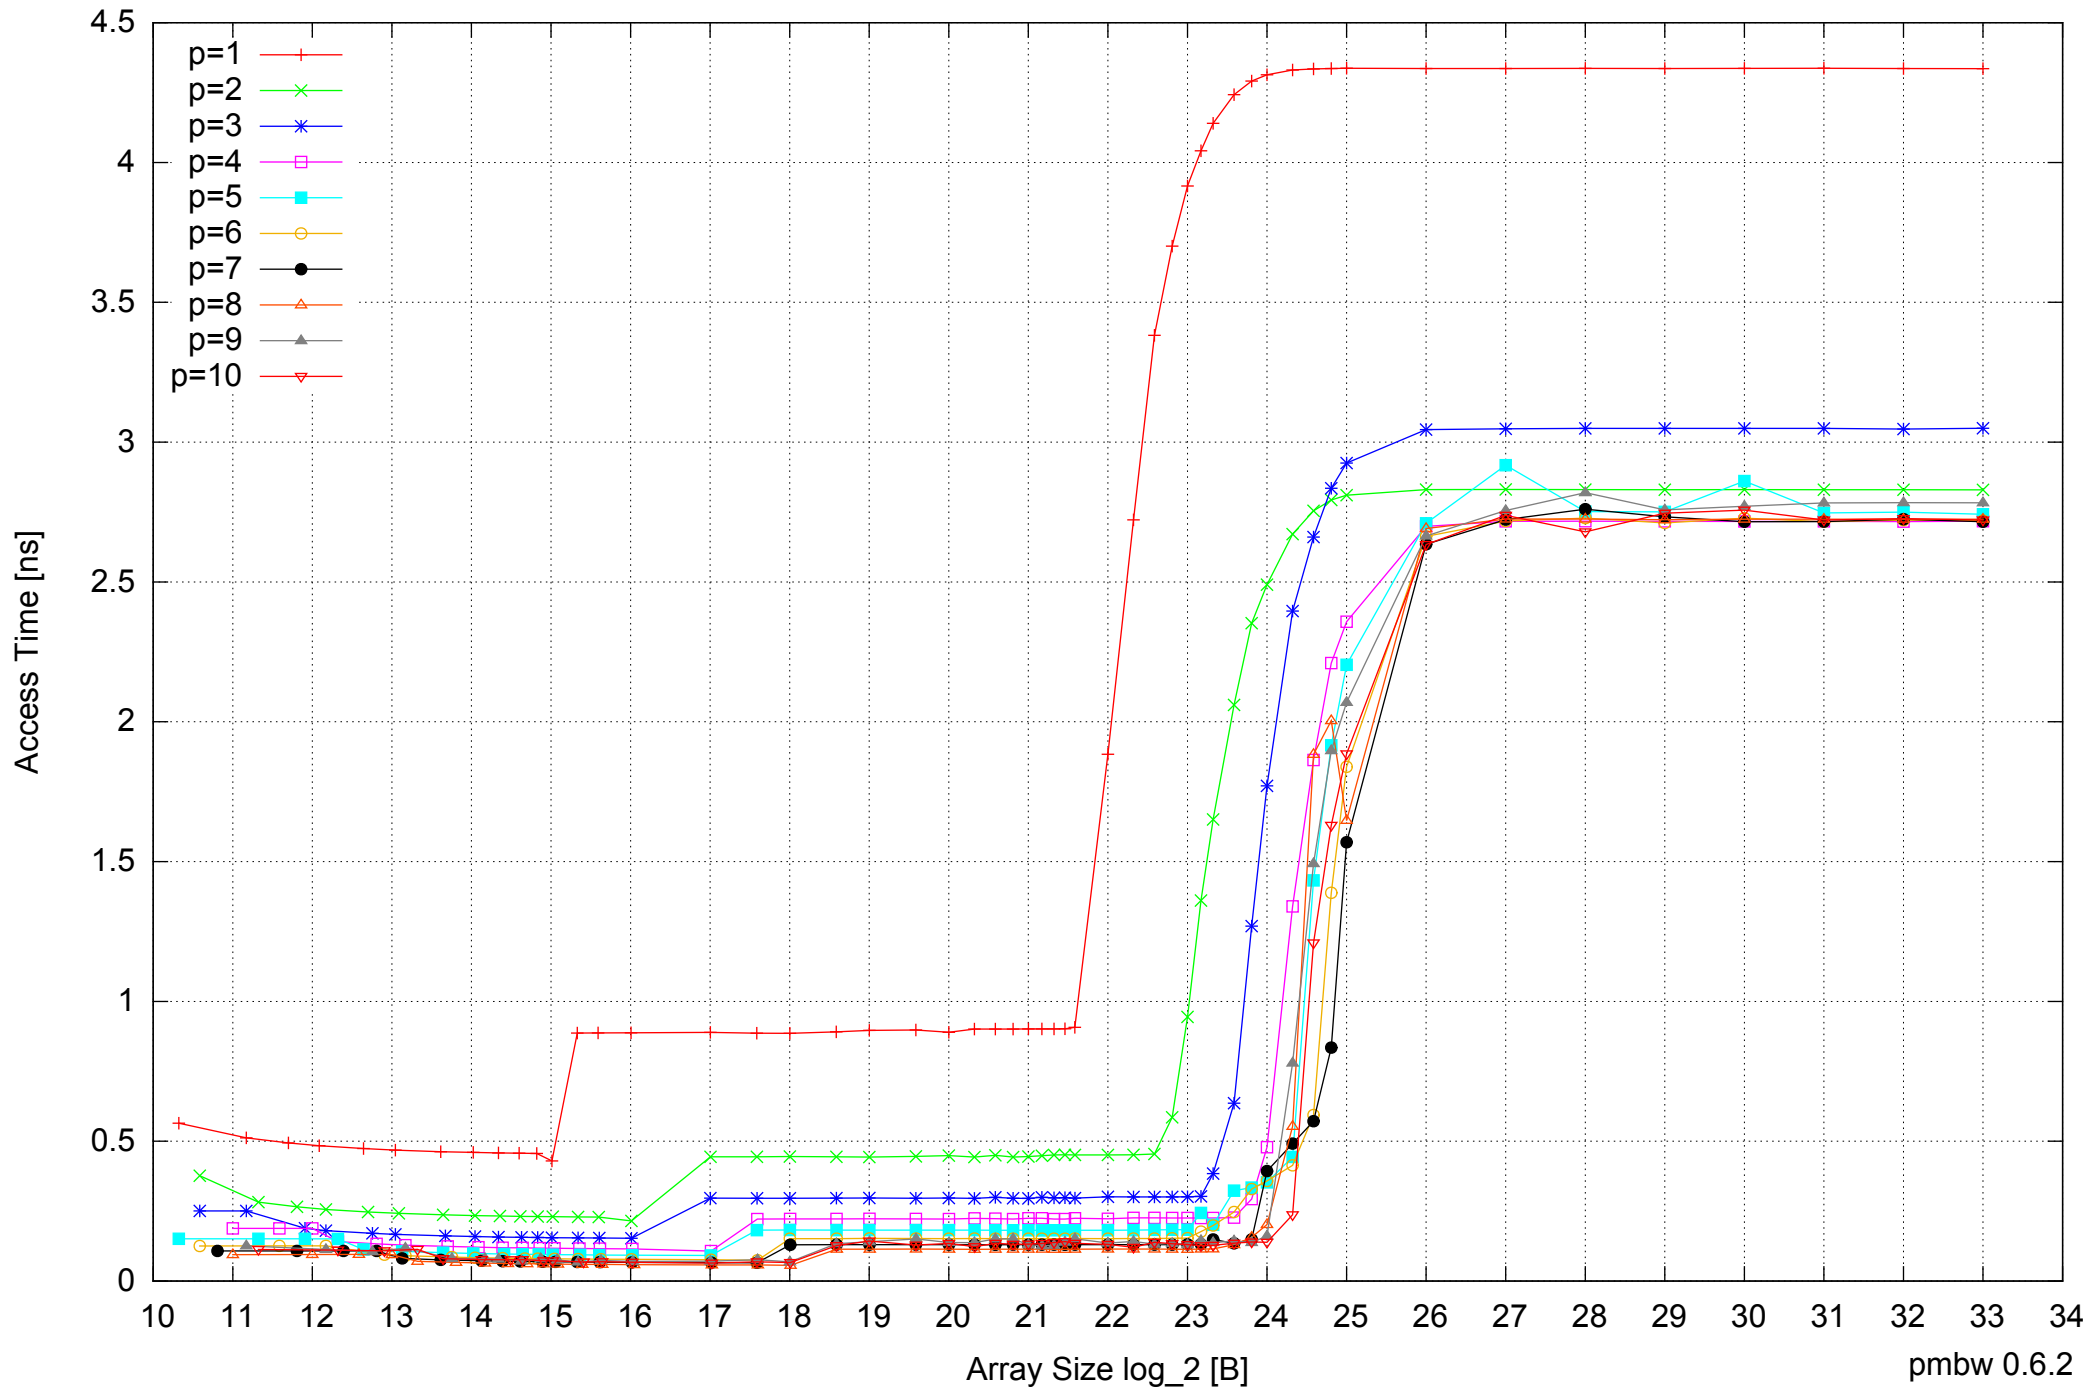

Intel Xeon X5355 16GB - Parallel Memory Access Time - ScanWrite128PtrSimpleLoop

Intel Xeon X5355 16GB - Speedup of Parallel Memory Bandwidth (enlarged) - ScanWrite128PtrSimpleLoop

Intel Xeon X5355 16GB - Parallel Memory Access Time - ScanWrite128PtrUnrollLoop

Intel Xeon X5355 16GB - Speedup of Parallel Memory Bandwidth - ScanWrite128PtrUnrollLoop

Intel Xeon X5355 16GB - Parallel Memory Bandwidth - ScanRead128PtrSimpleLoop

Intel Xeon X5355 16GB - Parallel Memory Access Time - ScanRead128PtrSimpleLoop

Intel Xeon X5355 16GB - Speedup of Parallel Memory Bandwidth (enlarged) - ScanRead128PtrSimpleLoop

Intel Xeon X5355 16GB - Parallel Memory Bandwidth - ScanRead128PtrUnrollLoop

Intel Xeon X5355 16GB - Parallel Memory Access Time - ScanRead128PtrUnrollLoop

Intel Xeon X5355 16GB - Parallel Memory Access Time - ScanWrite64PtrSimpleLoop

Intel Xeon X5355 16GB - Speedup of Parallel Memory Bandwidth - ScanWrite64PtrSimpleLoop

Intel Xeon X5355 16GB - Parallel Memory Bandwidth - ScanWrite64PtrUnrollLoop