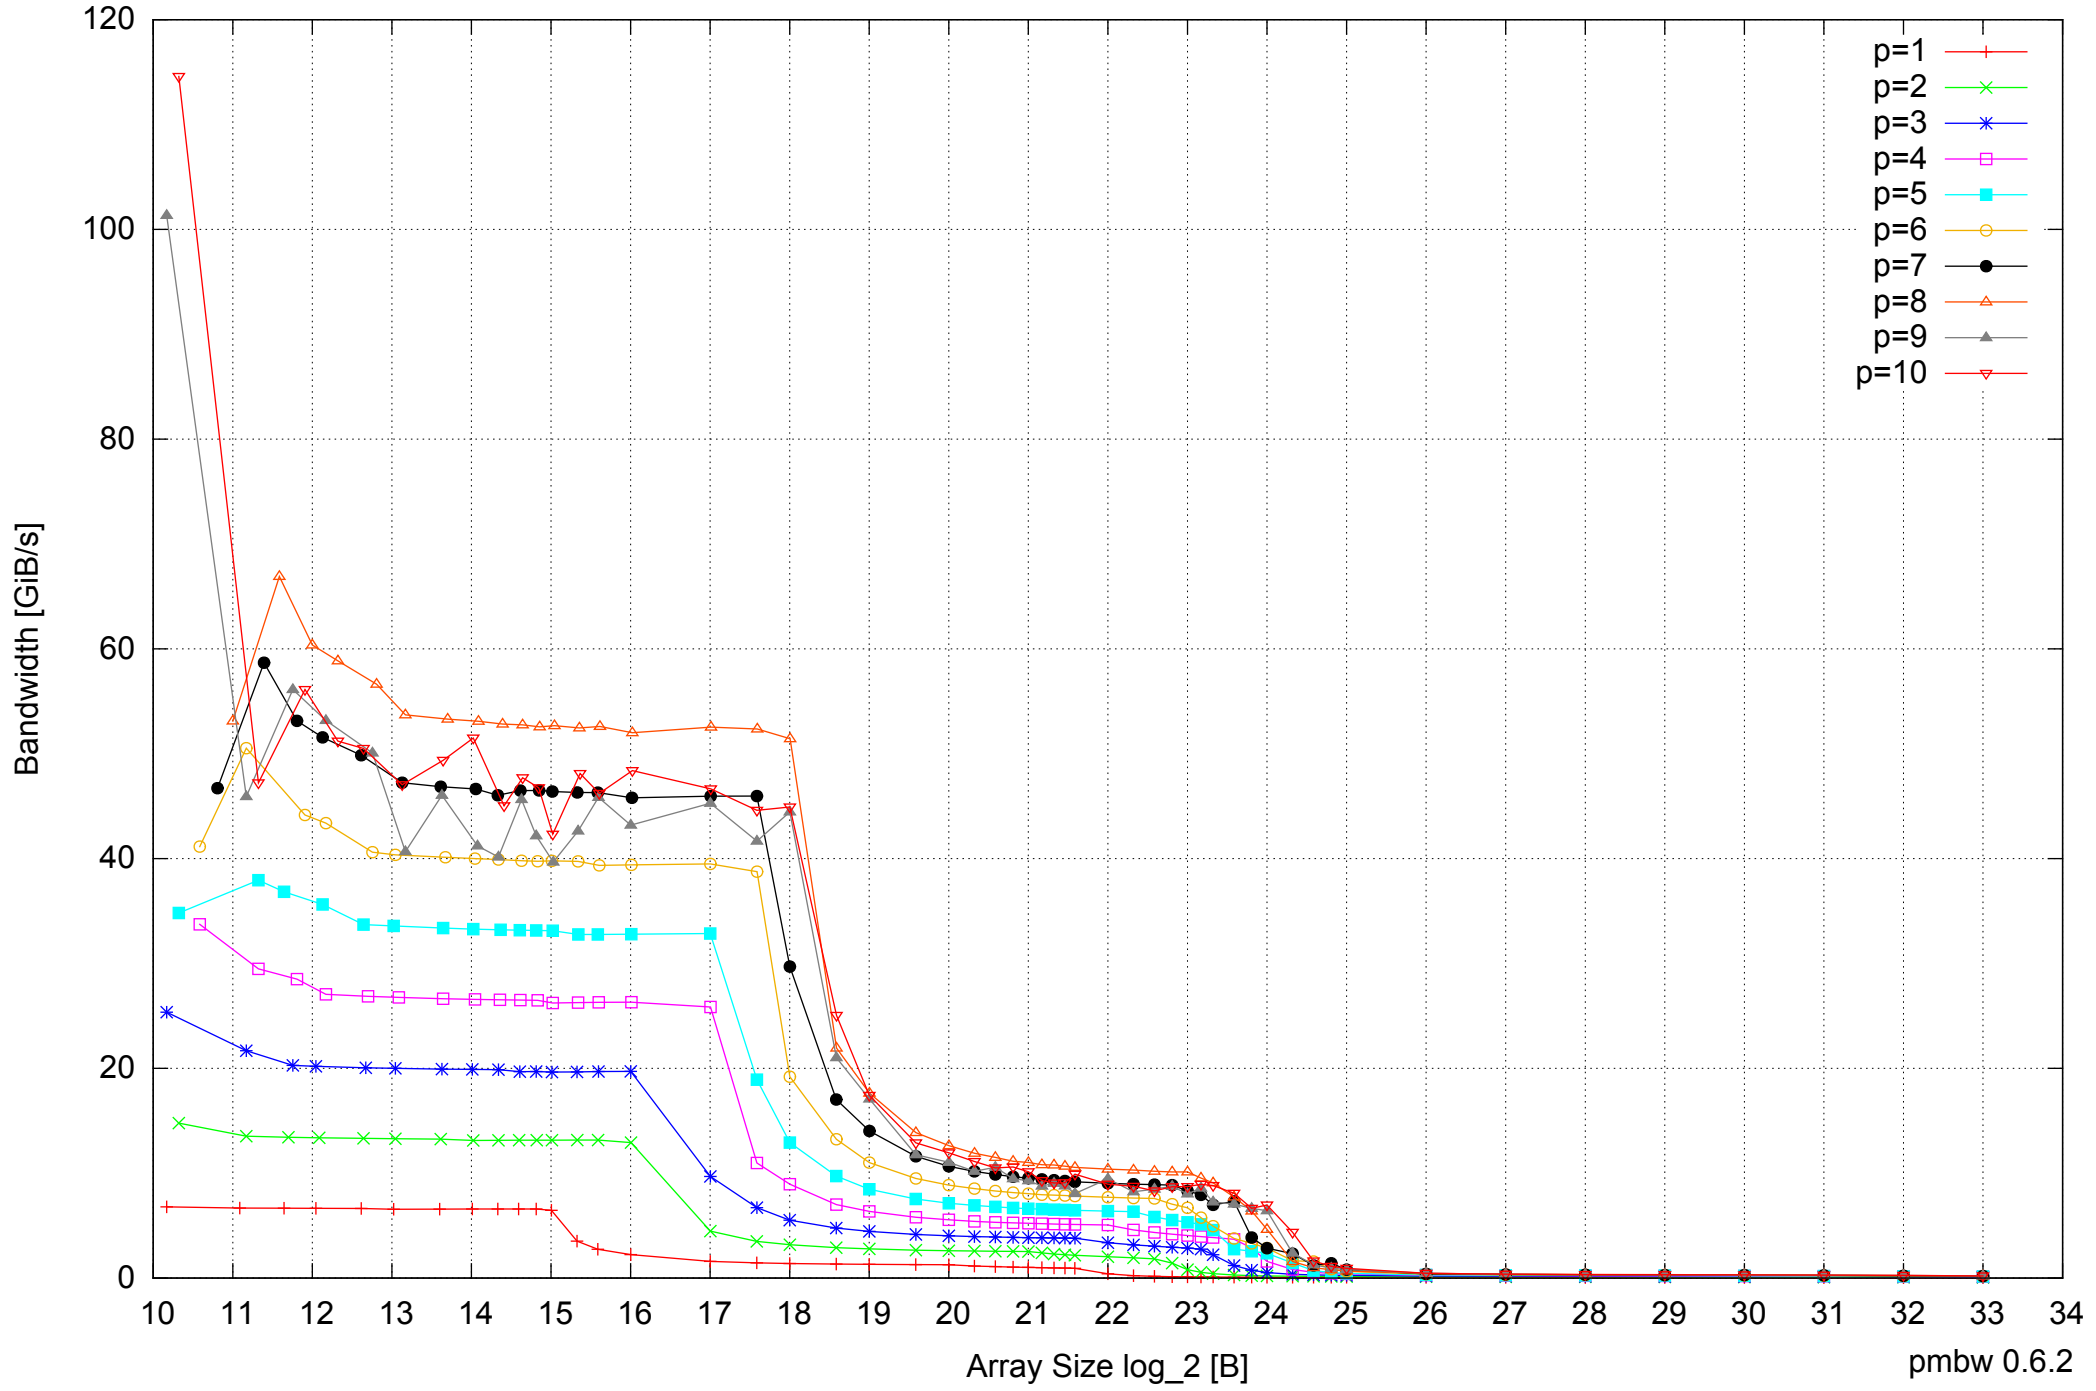

Intel Xeon X5355 16GB - Parallel Memory Access Time - PermRead64SimpleLoop

Intel Xeon X5355 16GB - Speedup of Parallel Memory Bandwidth (enlarged) - PermRead64SimpleLoop

Intel Xeon X5355 16GB - Parallel Memory Bandwidth - PermRead64UnrollLoop

Intel Xeon X5355 16GB - Parallel Memory Access Time - PermRead64UnrollLoop

Intel Xeon X5355 16GB - Speedup of Parallel Memory Bandwidth (enlarged) - PermRead64UnrollLoop