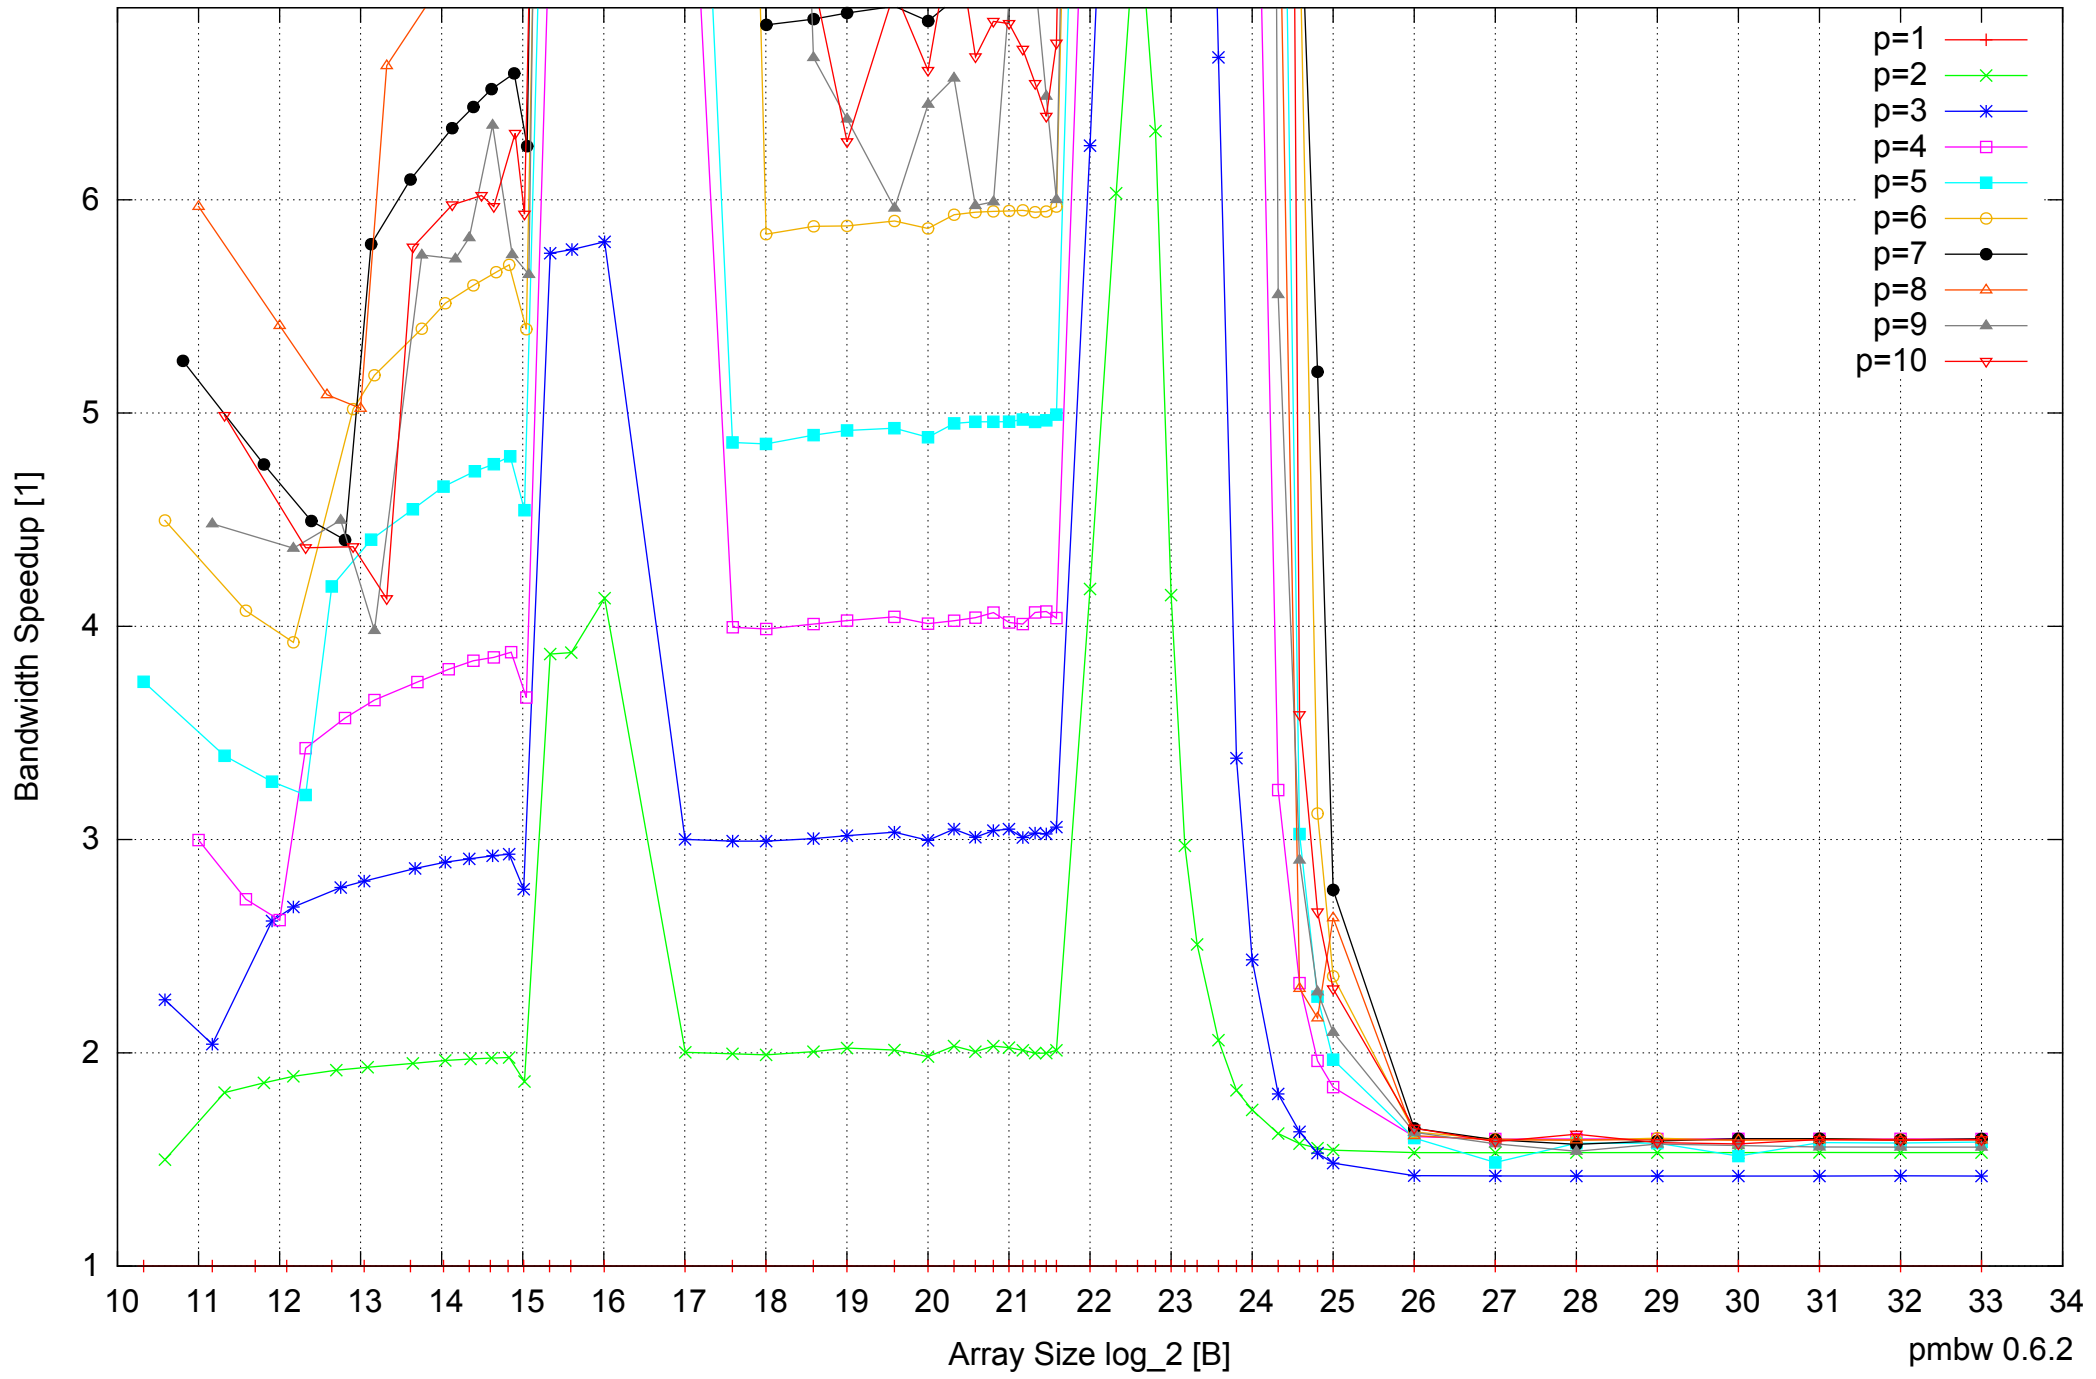

Intel Xeon X5355 16GB - Parallel Memory Access Time - ScanWrite128PtrSimpleLoop

Intel Xeon X5355 16GB - Speedup of Parallel Memory Bandwidth (enlarged) - ScanWrite128PtrSimpleLoop

Intel Xeon X5355 16GB - Parallel Memory Access Time - ScanWrite128PtrUnrollLoop

Intel Xeon X5355 16GB - Speedup of Parallel Memory Bandwidth - ScanWrite128PtrUnrollLoop

Intel Xeon X5355 16GB - Parallel Memory Bandwidth - ScanRead128PtrSimpleLoop

Intel Xeon X5355 16GB - Parallel Memory Access Time - ScanRead128PtrSimpleLoop

Intel Xeon X5355 16GB - Speedup of Parallel Memory Bandwidth (enlarged) - ScanRead128PtrSimpleLoop

Intel Xeon X5355 16GB - Parallel Memory Bandwidth - ScanRead128PtrUnrollLoop

Intel Xeon X5355 16GB - Parallel Memory Access Time - ScanRead128PtrUnrollLoop

Intel Xeon X5355 16GB - Parallel Memory Access Time - ScanWrite64PtrSimpleLoop

Intel Xeon X5355 16GB - Speedup of Parallel Memory Bandwidth - ScanWrite64PtrSimpleLoop

Intel Xeon X5355 16GB - Parallel Memory Bandwidth - ScanWrite64PtrUnrollLoop