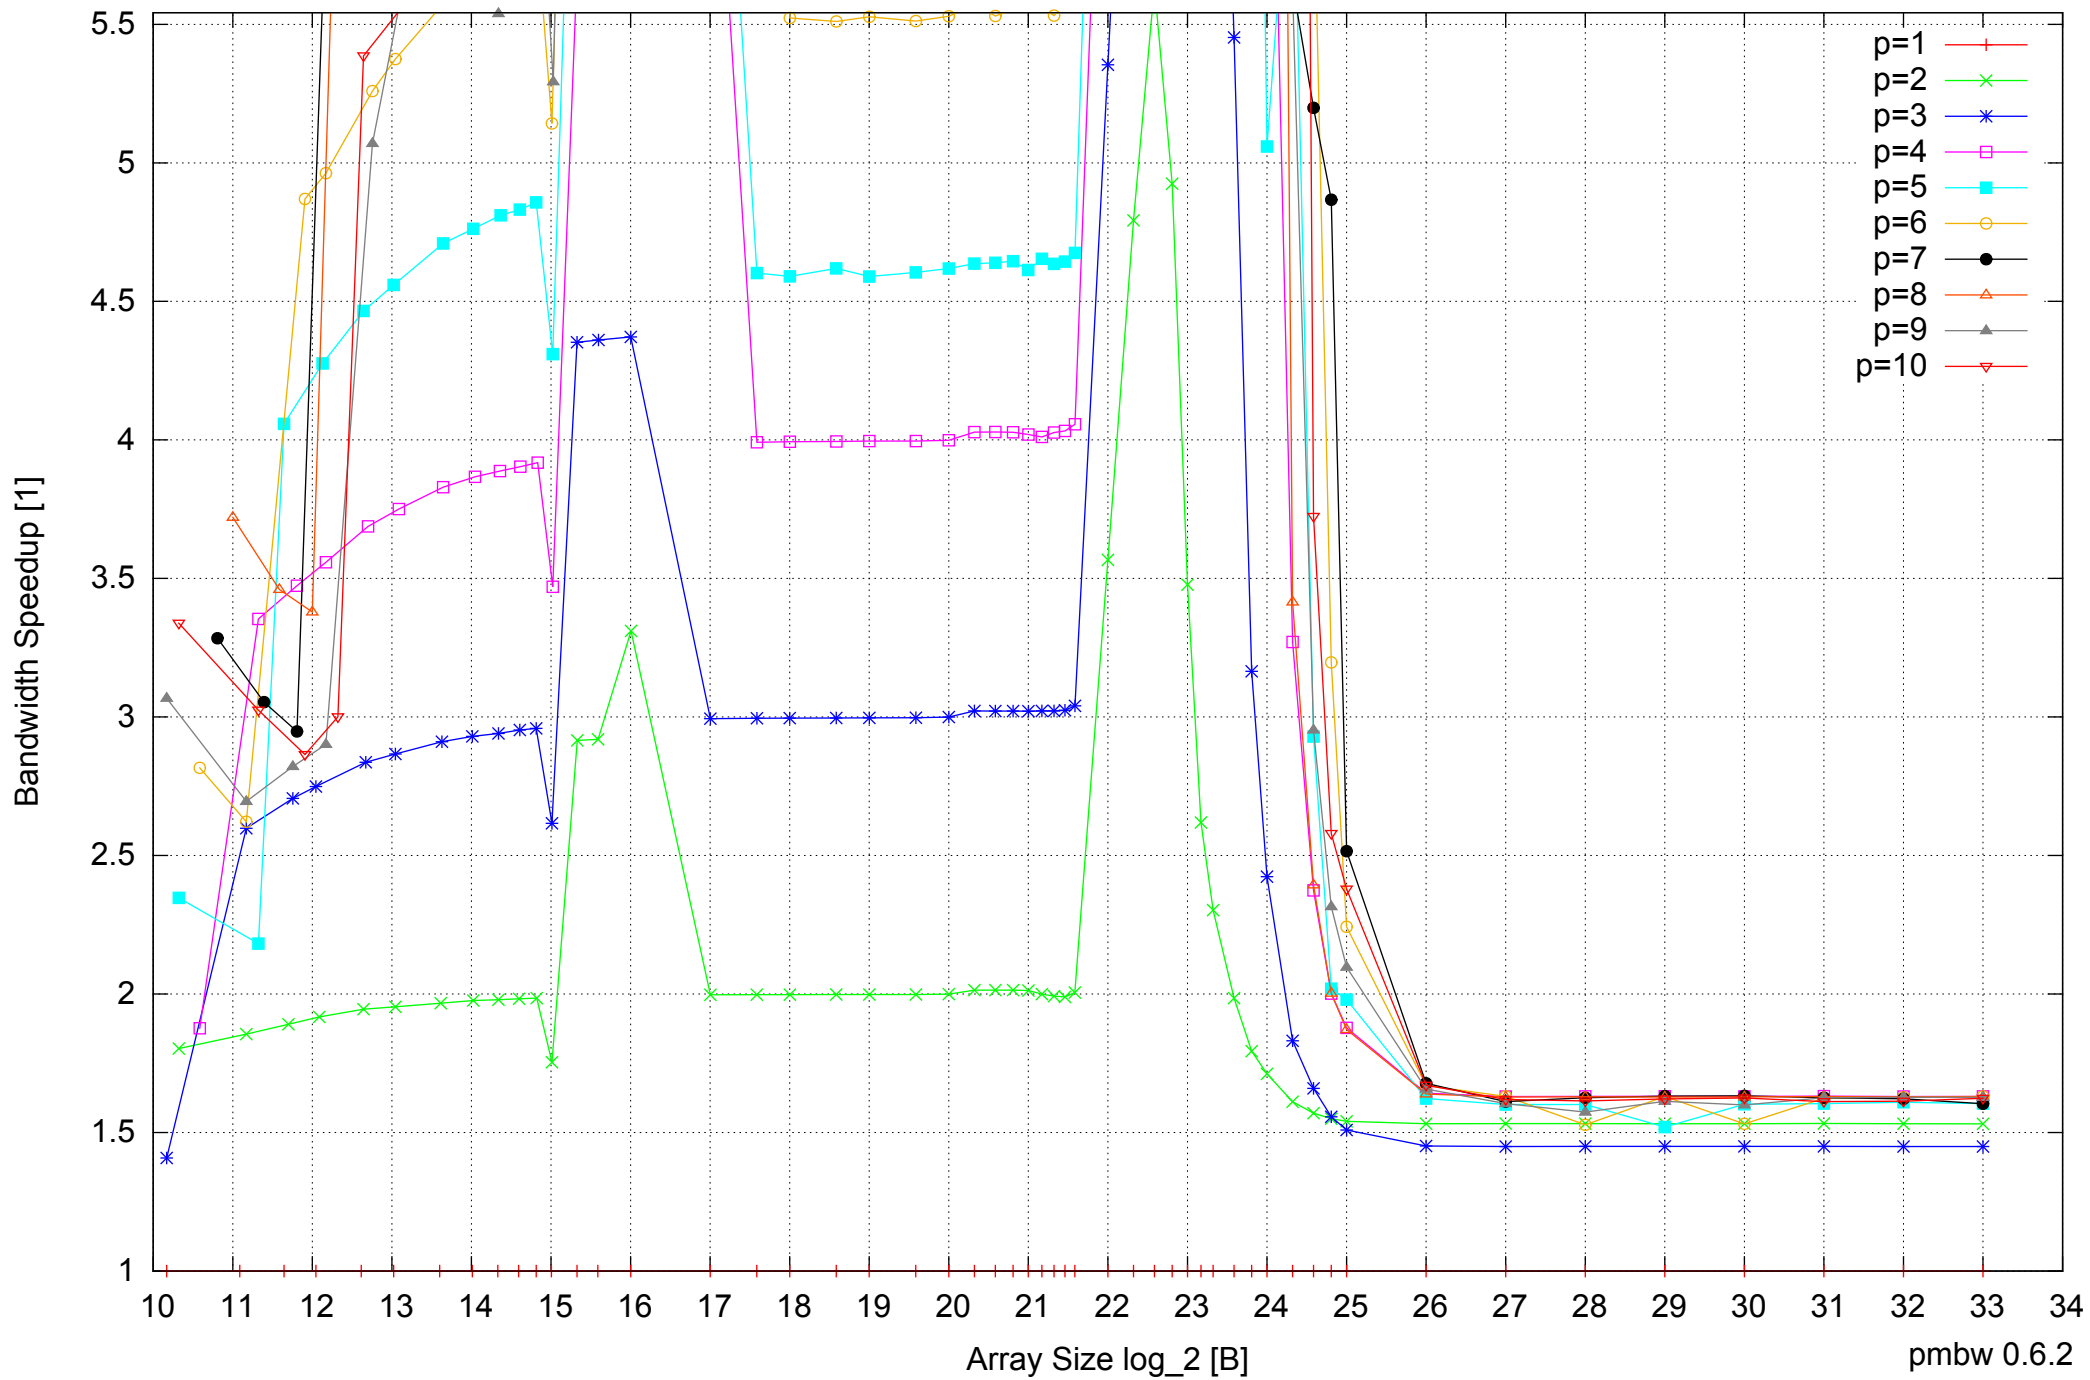

Intel Xeon X5355 16GB - Parallel Memory Access Time - ScanWrite64PtrSimpleLoop

Intel Xeon X5355 16GB - Speedup of Parallel Memory Bandwidth - ScanWrite64PtrSimpleLoop

Intel Xeon X5355 16GB - Parallel Memory Bandwidth - ScanWrite64PtrUnrollLoop

Intel Xeon X5355 16GB - Parallel Memory Access Time - ScanWrite64PtrUnrollLoop

Intel Xeon X5355 16GB - Speedup of Parallel Memory Bandwidth (enlarged) - ScanWrite64PtrUnrollLoop

Intel Xeon X5355 16GB - Parallel Memory Bandwidth - ScanRead64PtrSimpleLoop

Intel Xeon X5355 16GB - Speedup of Parallel Memory Bandwidth (enlarged) - ScanRead64PtrSimpleLoop

Intel Xeon X5355 16GB - Speedup of Parallel Memory Bandwidth - ScanRead64PtrUnrollLoop

Intel Xeon X5355 16GB - Parallel Memory Bandwidth - ScanWrite64IndexSimpleLoop