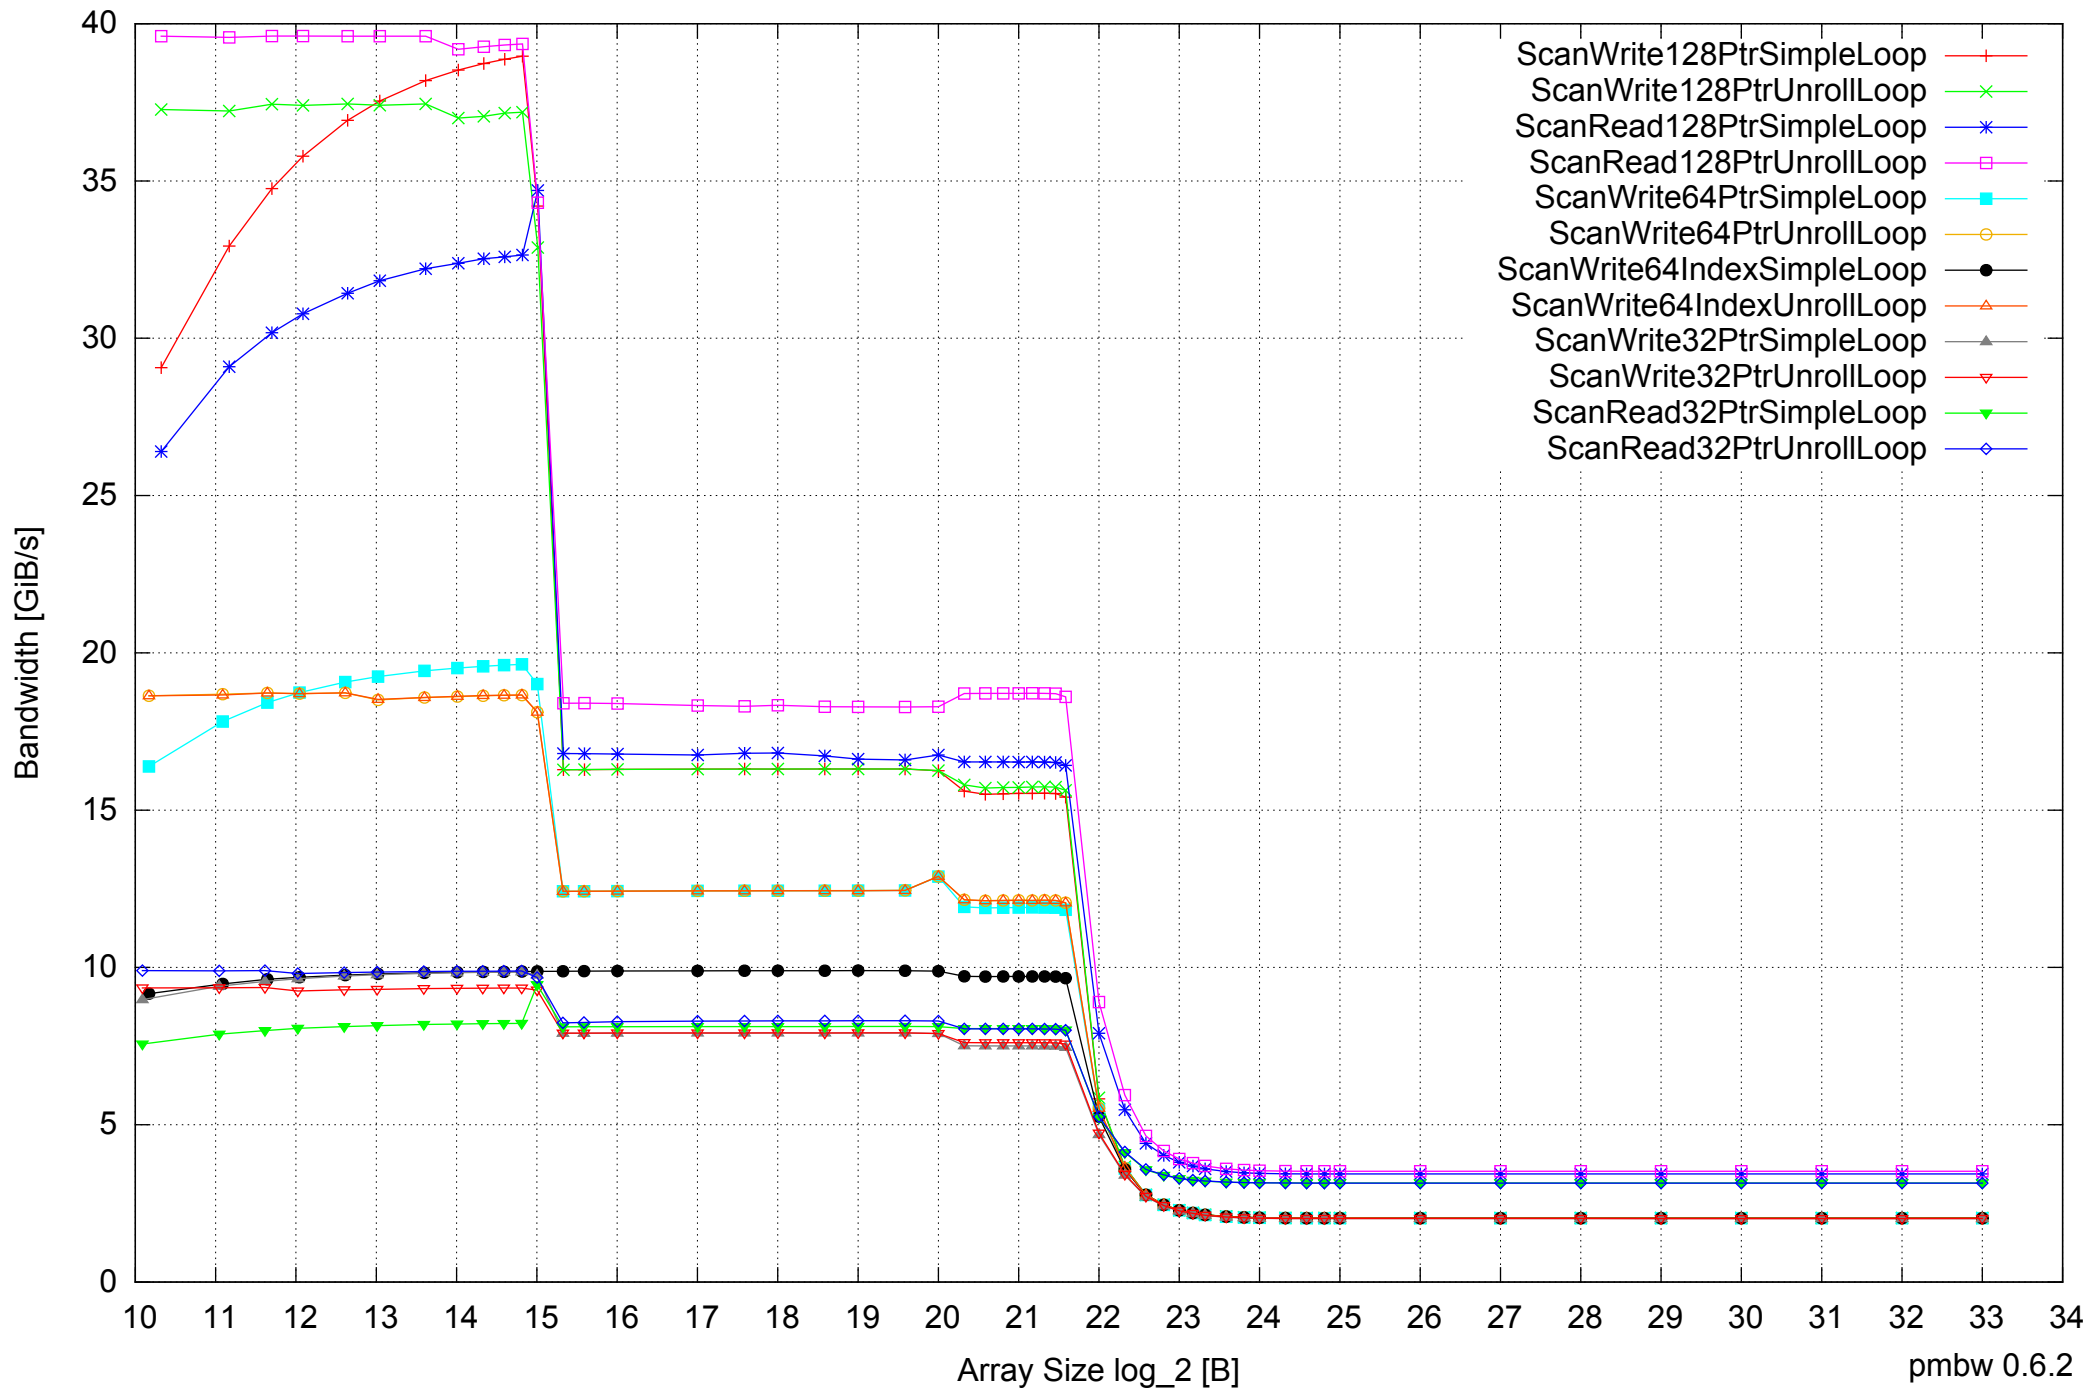

Intel Xeon X5355 16GB - One Thread Memory Bandwidth

Intel Xeon X5355 16GB - One Thread Memory Latency (excluding Permutation)

Intel Xeon X5355 16GB - One Thread Memory Bandwidth (only 64-bit Reads)

Intel Xeon X5355 16GB - Parallel Memory Bandwidth - ScanWrite128PtrSimpleLoop

Intel Xeon X5355 16GB - Parallel Memory Access Time - ScanWrite128PtrSimpleLoop

Intel Xeon X5355 16GB - Speedup of Parallel Memory Bandwidth (enlarged) - ScanWrite128PtrSimpleLoop

Intel Xeon X5355 16GB - Parallel Memory Access Time - ScanWrite128PtrUnrollLoop

Intel Xeon X5355 16GB - Speedup of Parallel Memory Bandwidth - ScanWrite128PtrUnrollLoop

Intel Xeon X5355 16GB - Parallel Memory Bandwidth - ScanRead128PtrSimpleLoop

Intel Xeon X5355 16GB - Parallel Memory Access Time - ScanRead128PtrSimpleLoop

Intel Xeon X5355 16GB - Speedup of Parallel Memory Bandwidth (enlarged) - ScanRead128PtrSimpleLoop

Intel Xeon X5355 16GB - Parallel Memory Bandwidth - ScanRead128PtrUnrollLoop

Intel Xeon X5355 16GB - Parallel Memory Access Time - ScanRead128PtrUnrollLoop