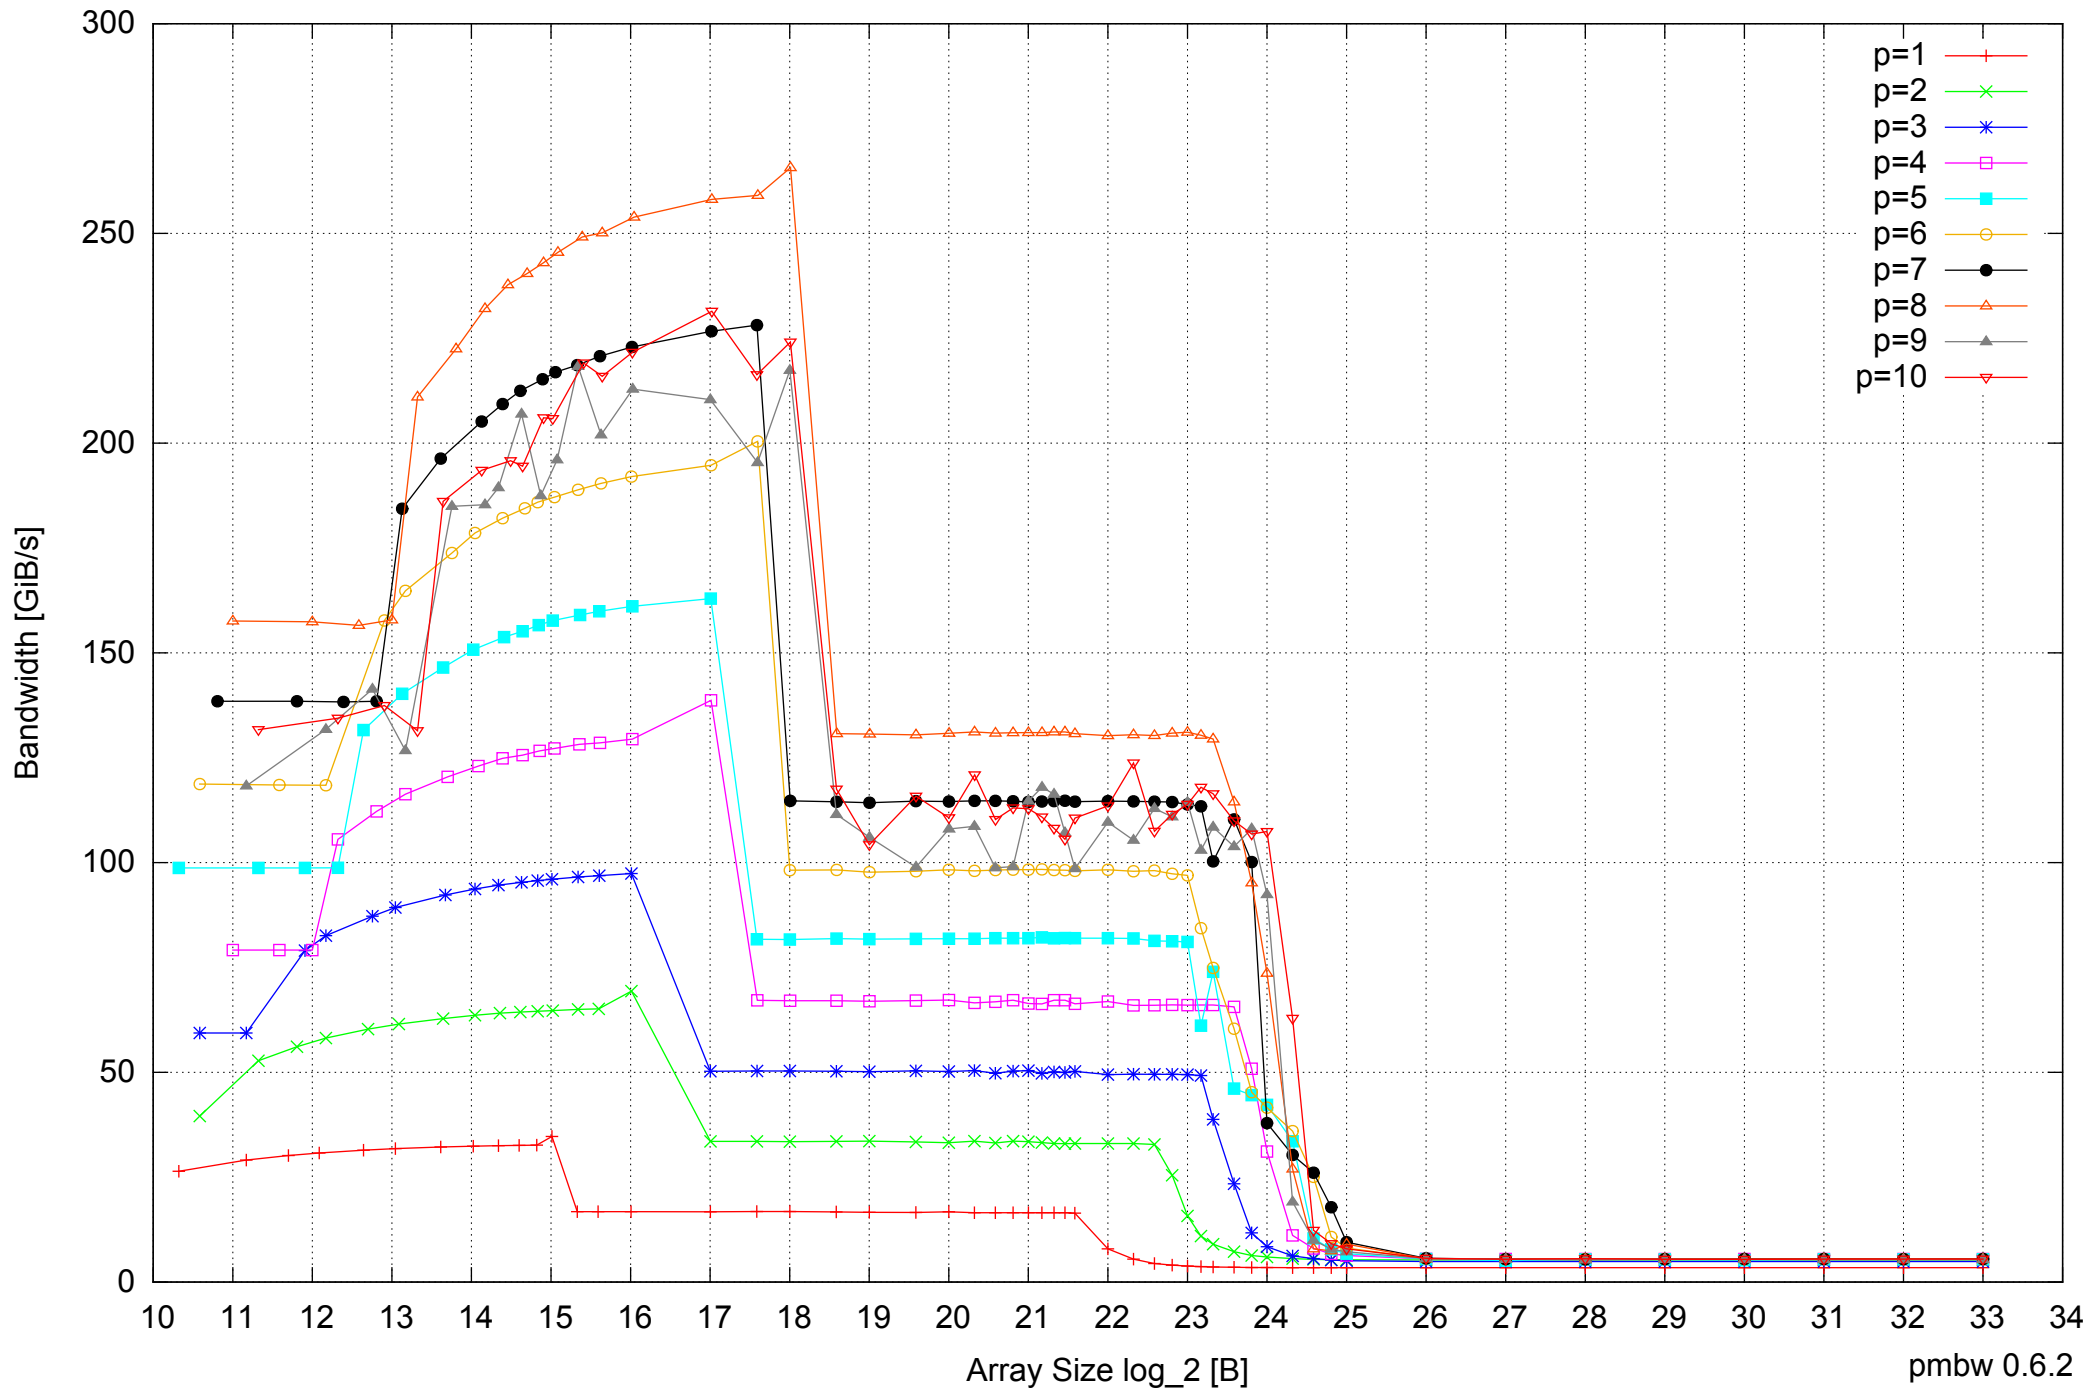

Intel Xeon X5355 16GB - One Thread Memory Bandwidth

Intel Xeon X5355 16GB - One Thread Memory Latency (excluding Permutation)

Intel Xeon X5355 16GB - One Thread Memory Bandwidth (only 64-bit Reads)

Intel Xeon X5355 16GB - Parallel Memory Bandwidth - ScanWrite128PtrSimpleLoop

Intel Xeon X5355 16GB - Parallel Memory Access Time - ScanWrite128PtrSimpleLoop

Intel Xeon X5355 16GB - Speedup of Parallel Memory Bandwidth (enlarged) - ScanWrite128PtrSimpleLoop

Intel Xeon X5355 16GB - Parallel Memory Access Time - ScanWrite128PtrUnrollLoop

Intel Xeon X5355 16GB - Speedup of Parallel Memory Bandwidth - ScanWrite128PtrUnrollLoop

Intel Xeon X5355 16GB - Parallel Memory Bandwidth - ScanRead128PtrSimpleLoop

Intel Xeon X5355 16GB - Parallel Memory Access Time - ScanRead128PtrSimpleLoop

Intel Xeon X5355 16GB - Speedup of Parallel Memory Bandwidth (enlarged) - ScanRead128PtrSimpleLoop

Intel Xeon X5355 16GB - Parallel Memory Bandwidth - ScanRead128PtrUnrollLoop

Intel Xeon X5355 16GB - Parallel Memory Access Time - ScanRead128PtrUnrollLoop