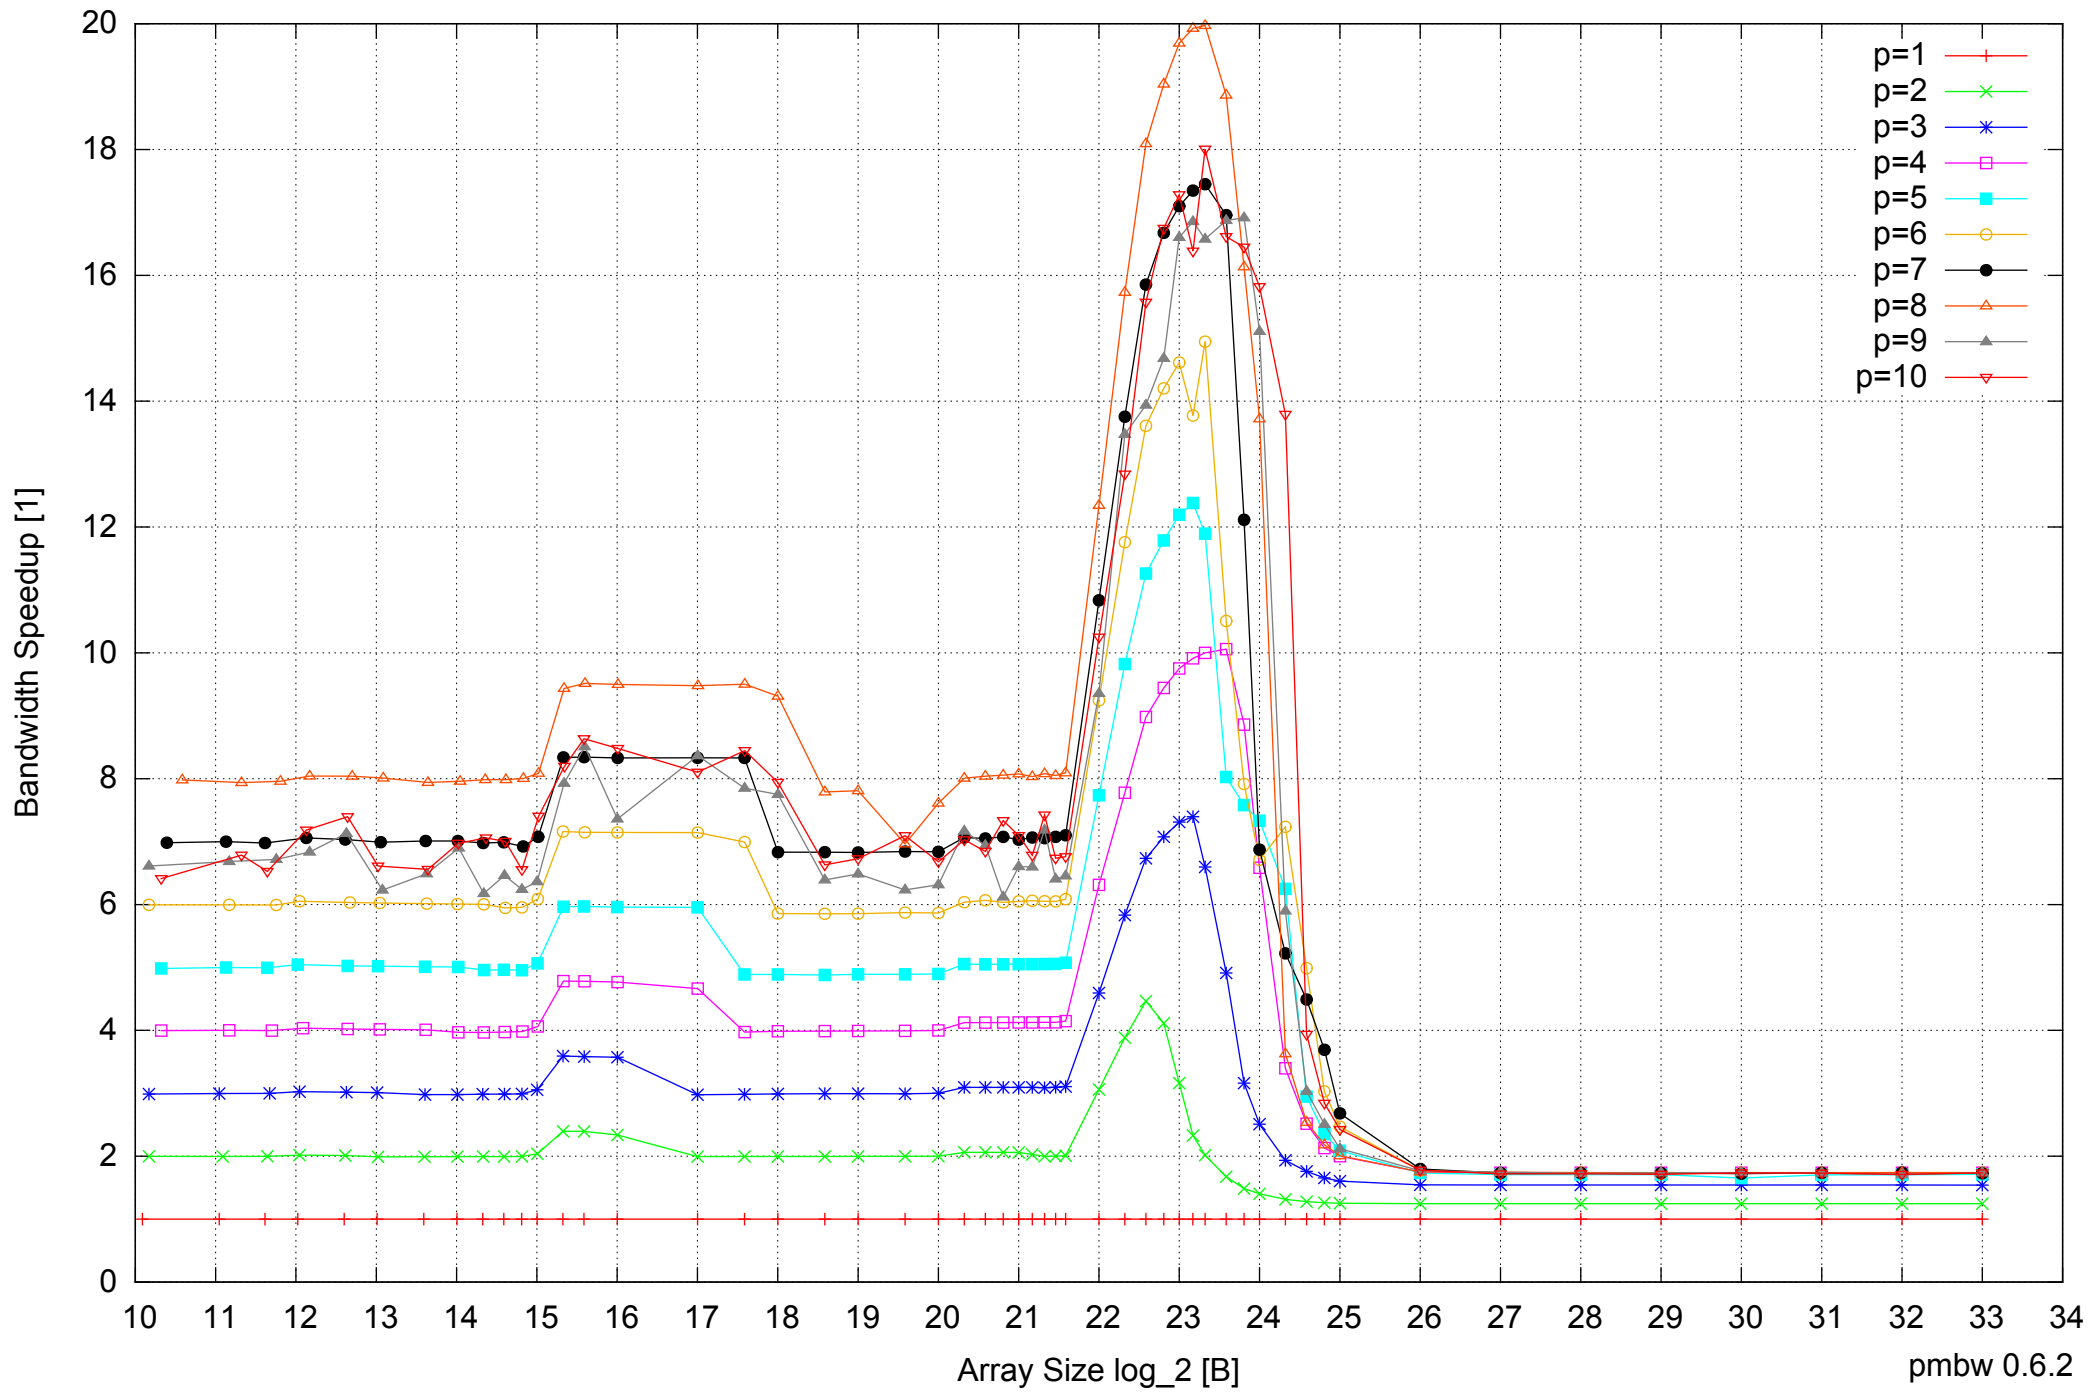

Intel Xeon X5355 16GB - Speedup of Parallel Memory Bandwidth - ScanRead32PtrSimpleLoop

Intel Xeon X5355 16GB - Speedup of Parallel Memory Bandwidth - ScanRead32PtrUnrollLoop

Intel Xeon X5355 16GB - Speedup of Parallel Memory Bandwidth (enlarged) - ScanRead32PtrUnrollLoop

Intel Xeon X5355 16GB - Parallel Memory Access Time - PermRead64SimpleLoop

Intel Xeon X5355 16GB - Speedup of Parallel Memory Bandwidth (enlarged) - PermRead64SimpleLoop

Intel Xeon X5355 16GB - Parallel Memory Bandwidth - PermRead64UnrollLoop