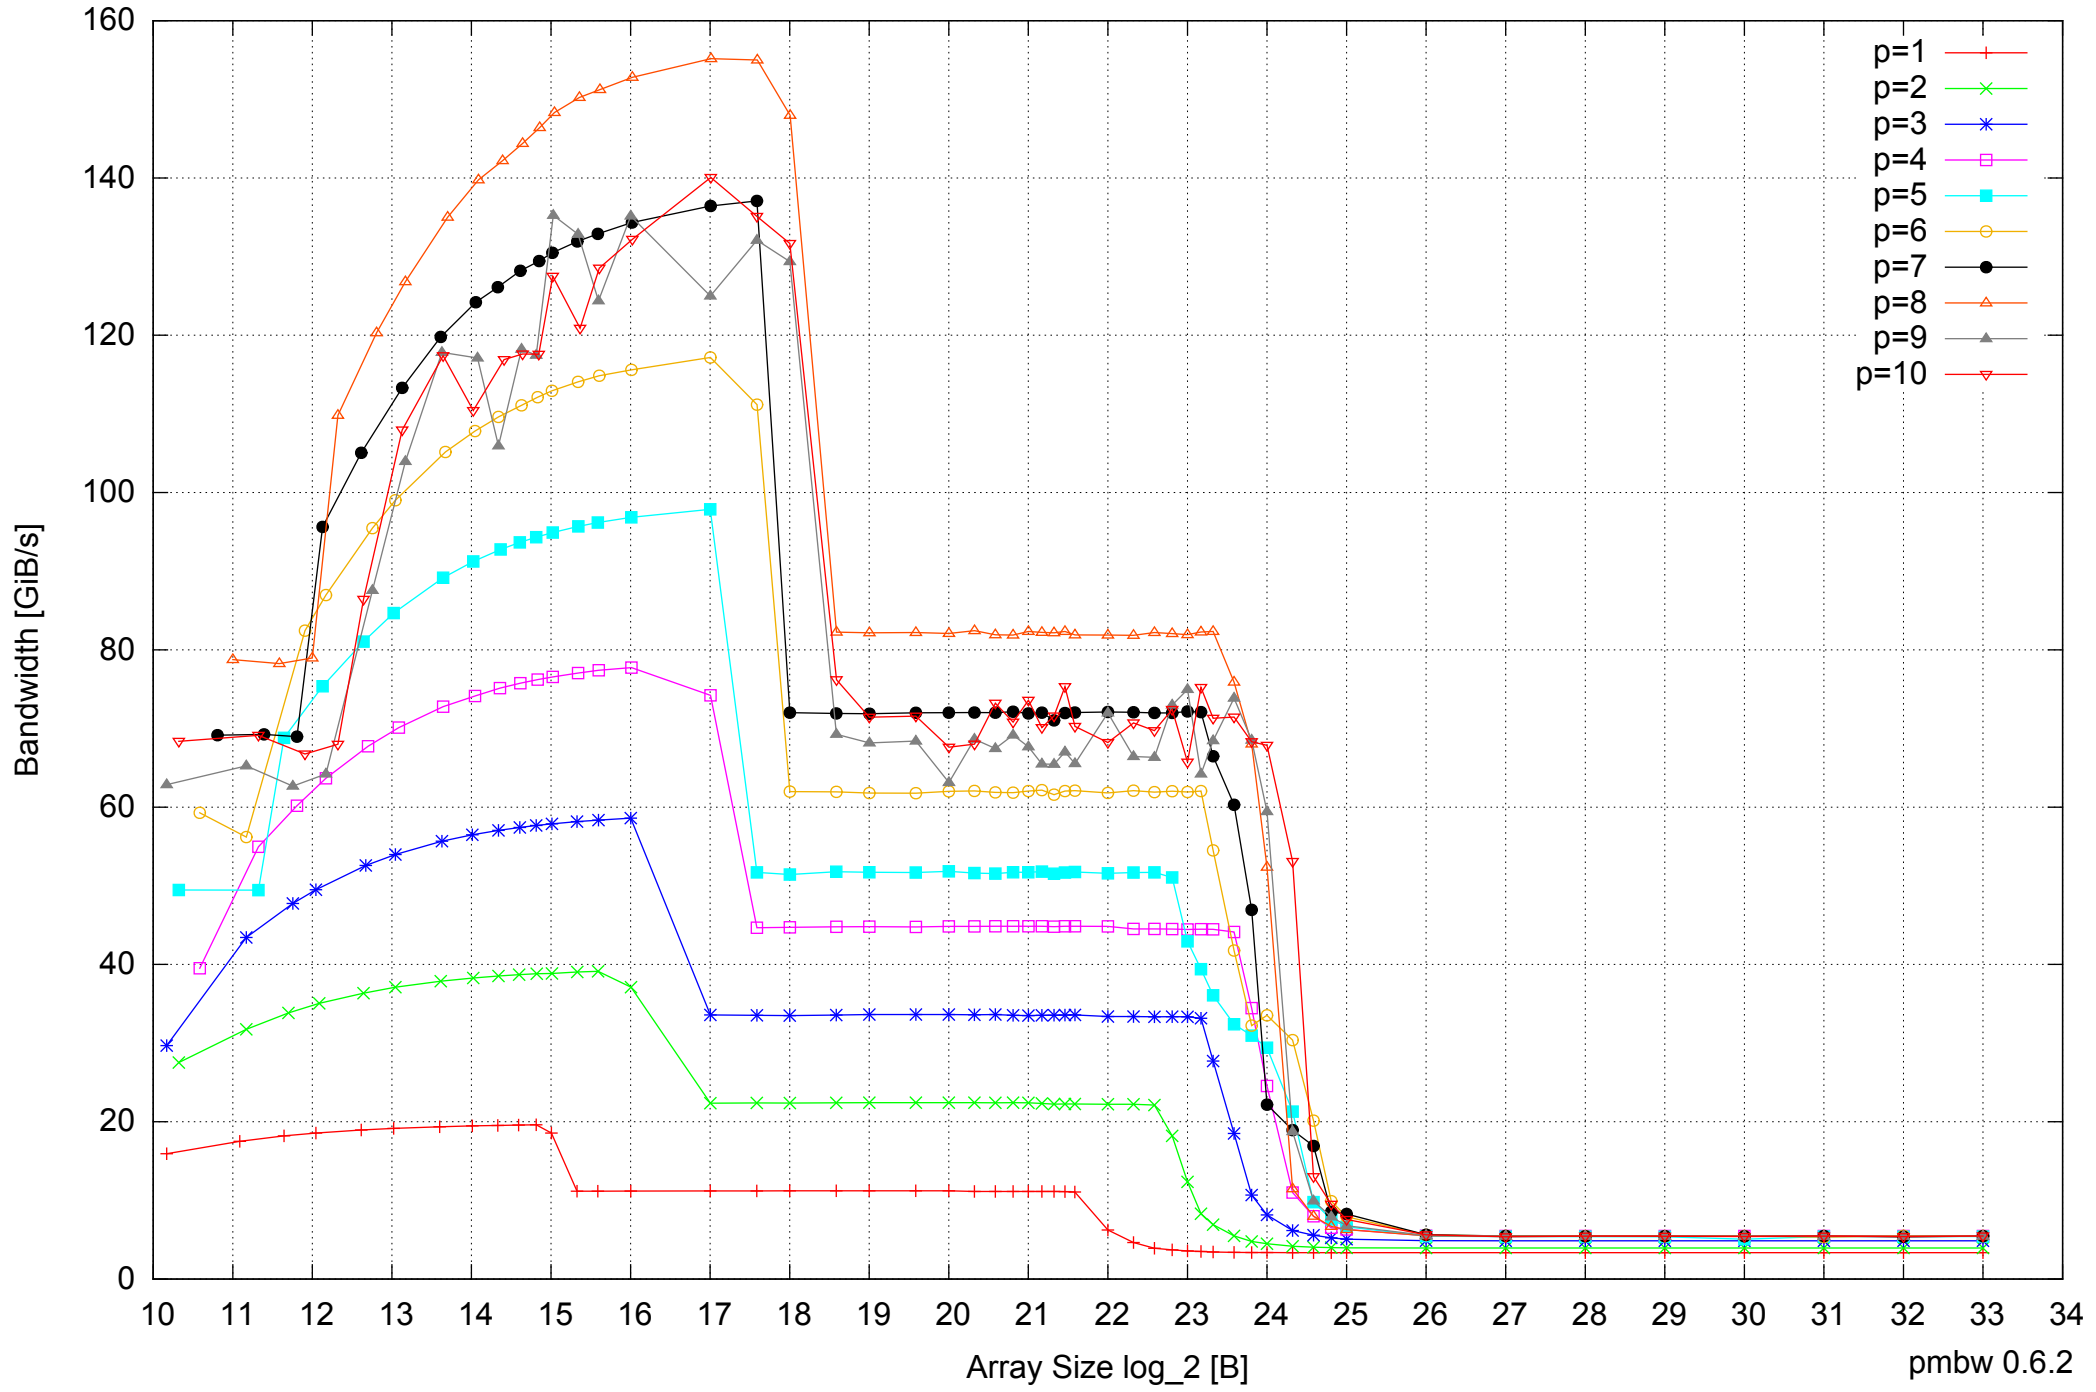

Intel Xeon X5355 16GB - Parallel Memory Bandwidth - ScanRead64IndexSimpleLoop