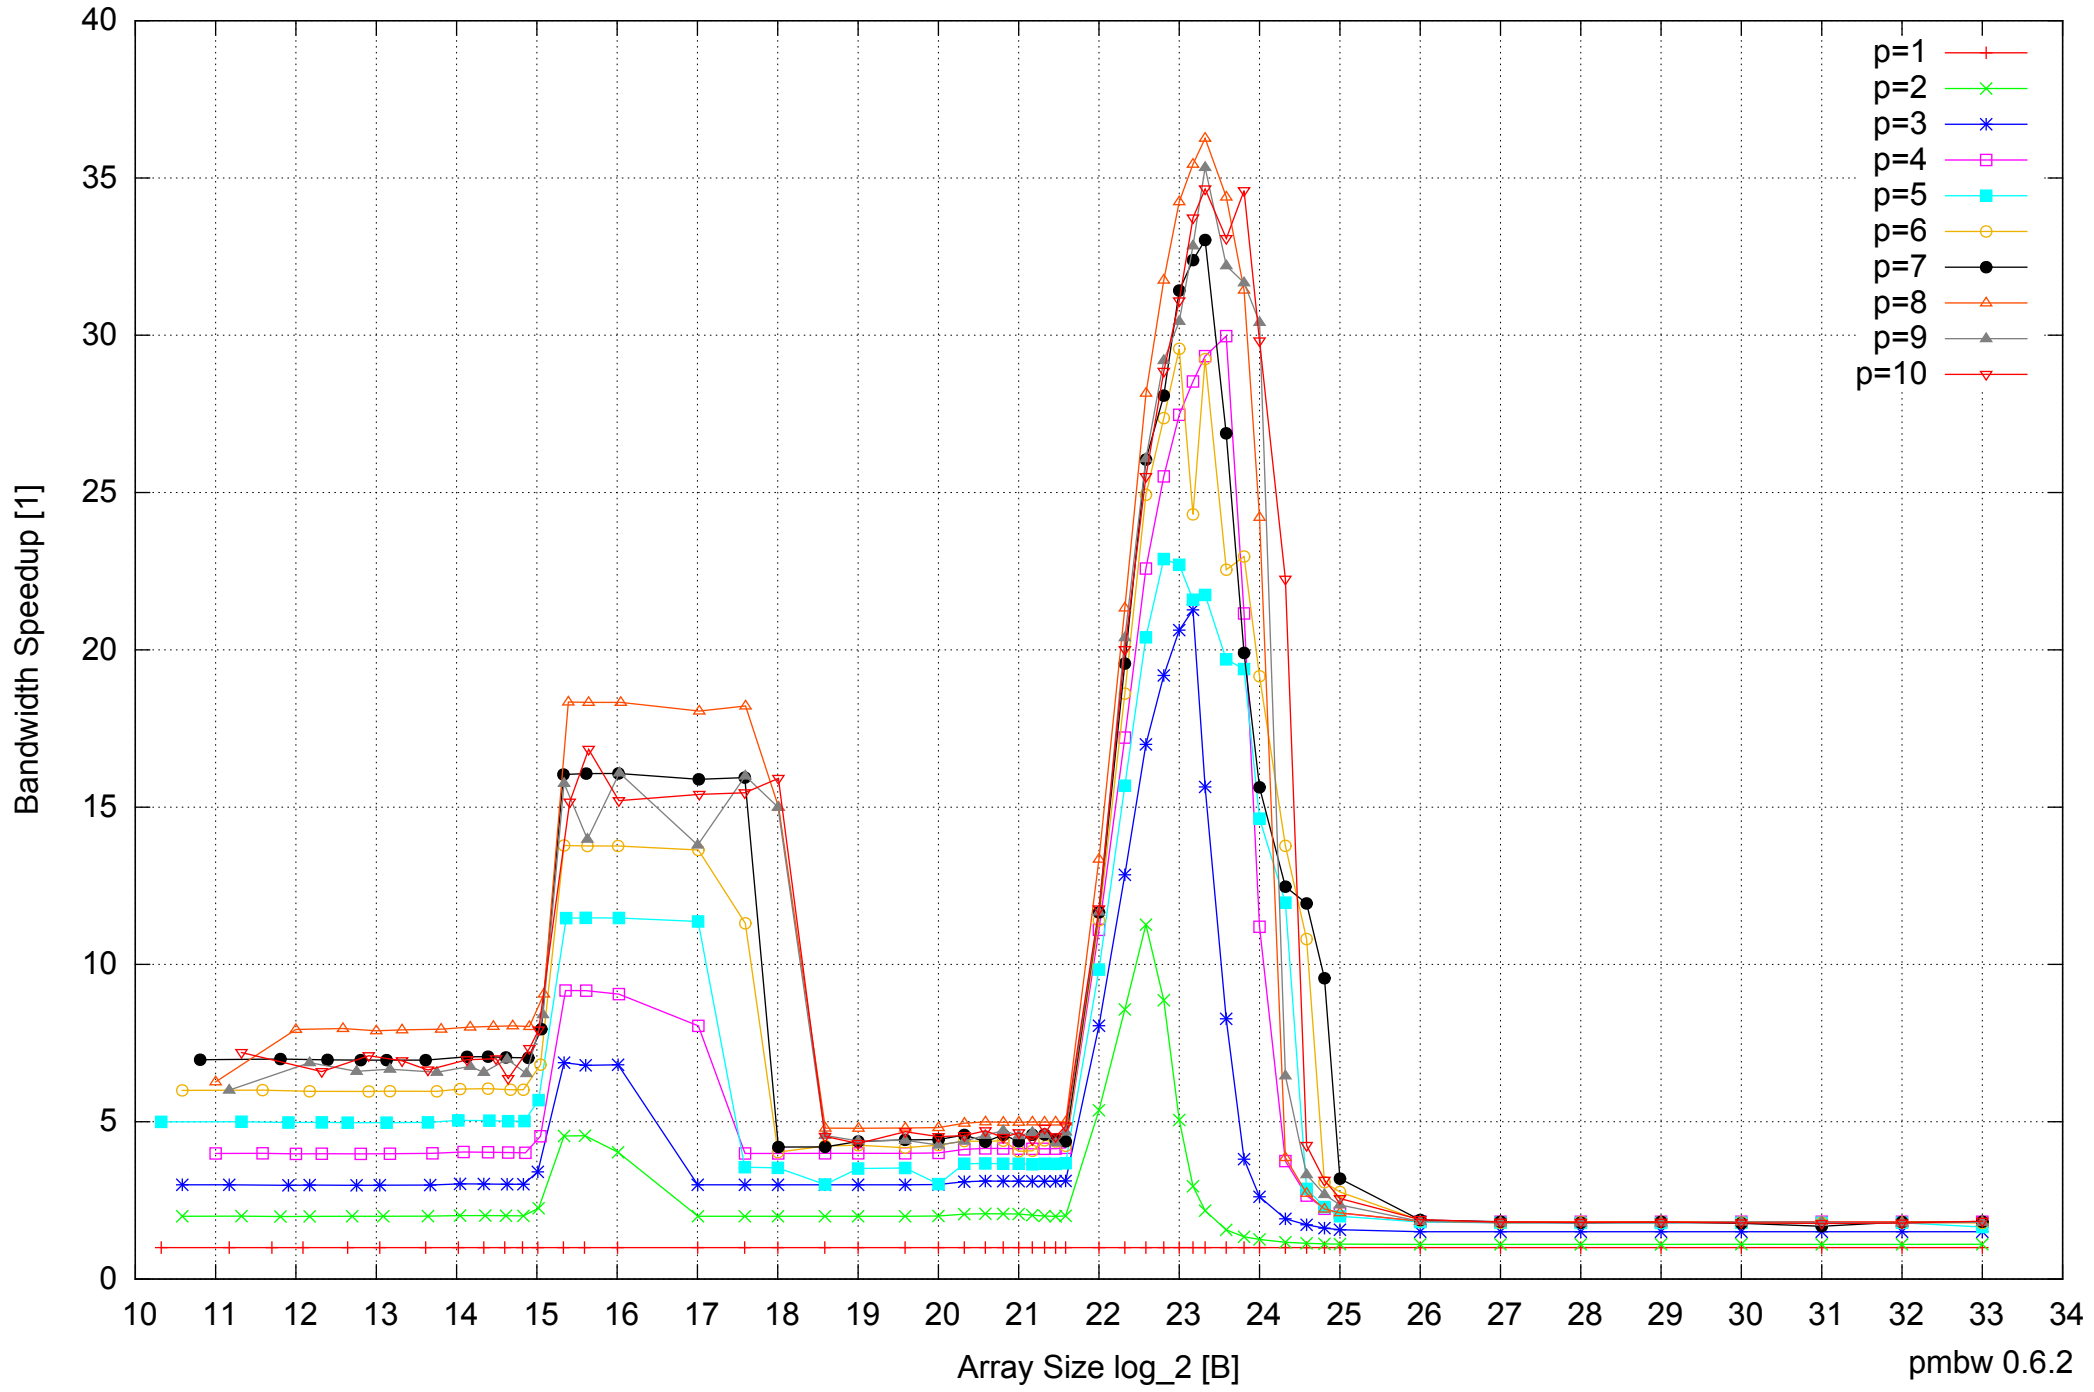

Intel Xeon X5355 16GB - One Thread Memory Bandwidth

Intel Xeon X5355 16GB - One Thread Memory Latency (excluding Permutation)

Intel Xeon X5355 16GB - One Thread Memory Bandwidth (only 64-bit Reads)

Intel Xeon X5355 16GB - Parallel Memory Bandwidth - ScanWrite128PtrSimpleLoop

Intel Xeon X5355 16GB - Parallel Memory Access Time - ScanWrite128PtrSimpleLoop

Intel Xeon X5355 16GB - Speedup of Parallel Memory Bandwidth (enlarged) - ScanWrite128PtrSimpleLoop

Intel Xeon X5355 16GB - Parallel Memory Access Time - ScanWrite128PtrUnrollLoop

Intel Xeon X5355 16GB - Speedup of Parallel Memory Bandwidth - ScanWrite128PtrUnrollLoop

Intel Xeon X5355 16GB - Parallel Memory Bandwidth - ScanRead128PtrSimpleLoop

Intel Xeon X5355 16GB - Parallel Memory Access Time - ScanRead128PtrSimpleLoop

Intel Xeon X5355 16GB - Speedup of Parallel Memory Bandwidth (enlarged) - ScanRead128PtrSimpleLoop

Intel Xeon X5355 16GB - Parallel Memory Bandwidth - ScanRead128PtrUnrollLoop

Intel Xeon X5355 16GB - Parallel Memory Access Time - ScanRead128PtrUnrollLoop