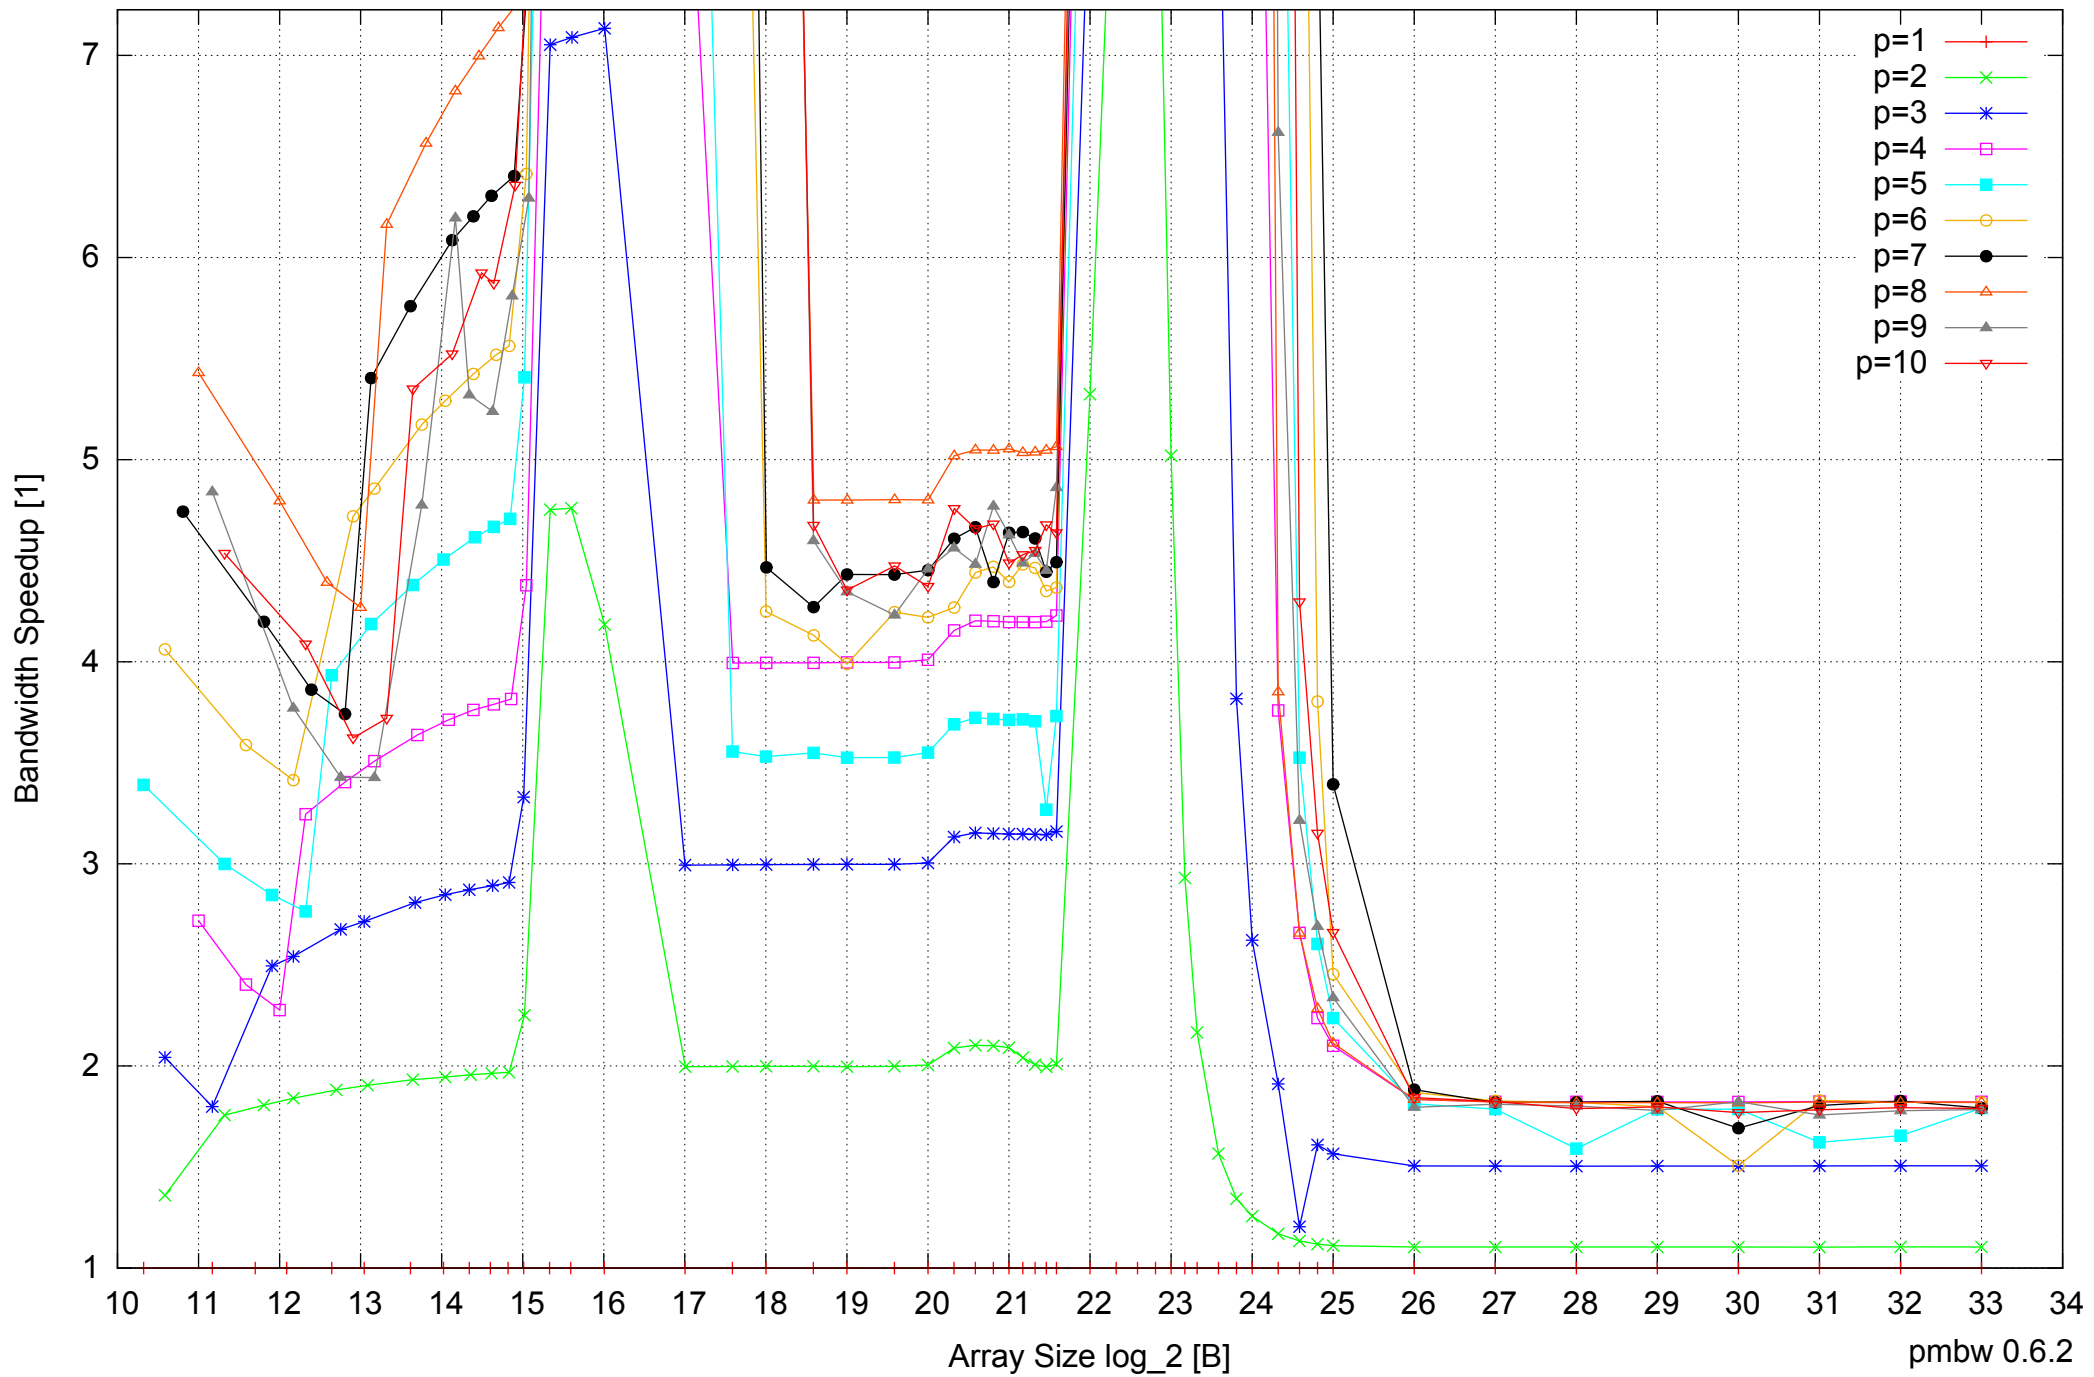

Intel Xeon X5355 16GB - One Thread Memory Bandwidth

Intel Xeon X5355 16GB - One Thread Memory Latency (excluding Permutation)

Intel Xeon X5355 16GB - One Thread Memory Bandwidth (only 64-bit Reads)

Intel Xeon X5355 16GB - Parallel Memory Bandwidth - ScanWrite128PtrSimpleLoop

Intel Xeon X5355 16GB - Parallel Memory Access Time - ScanWrite128PtrSimpleLoop

Intel Xeon X5355 16GB - Speedup of Parallel Memory Bandwidth (enlarged) - ScanWrite128PtrSimpleLoop

Intel Xeon X5355 16GB - Parallel Memory Access Time - ScanWrite128PtrUnrollLoop

Intel Xeon X5355 16GB - Speedup of Parallel Memory Bandwidth - ScanWrite128PtrUnrollLoop

Intel Xeon X5355 16GB - Parallel Memory Bandwidth - ScanRead128PtrSimpleLoop

Intel Xeon X5355 16GB - Parallel Memory Access Time - ScanRead128PtrSimpleLoop

Intel Xeon X5355 16GB - Speedup of Parallel Memory Bandwidth (enlarged) - ScanRead128PtrSimpleLoop

Intel Xeon X5355 16GB - Parallel Memory Bandwidth - ScanRead128PtrUnrollLoop

Intel Xeon X5355 16GB - Parallel Memory Access Time - ScanRead128PtrUnrollLoop