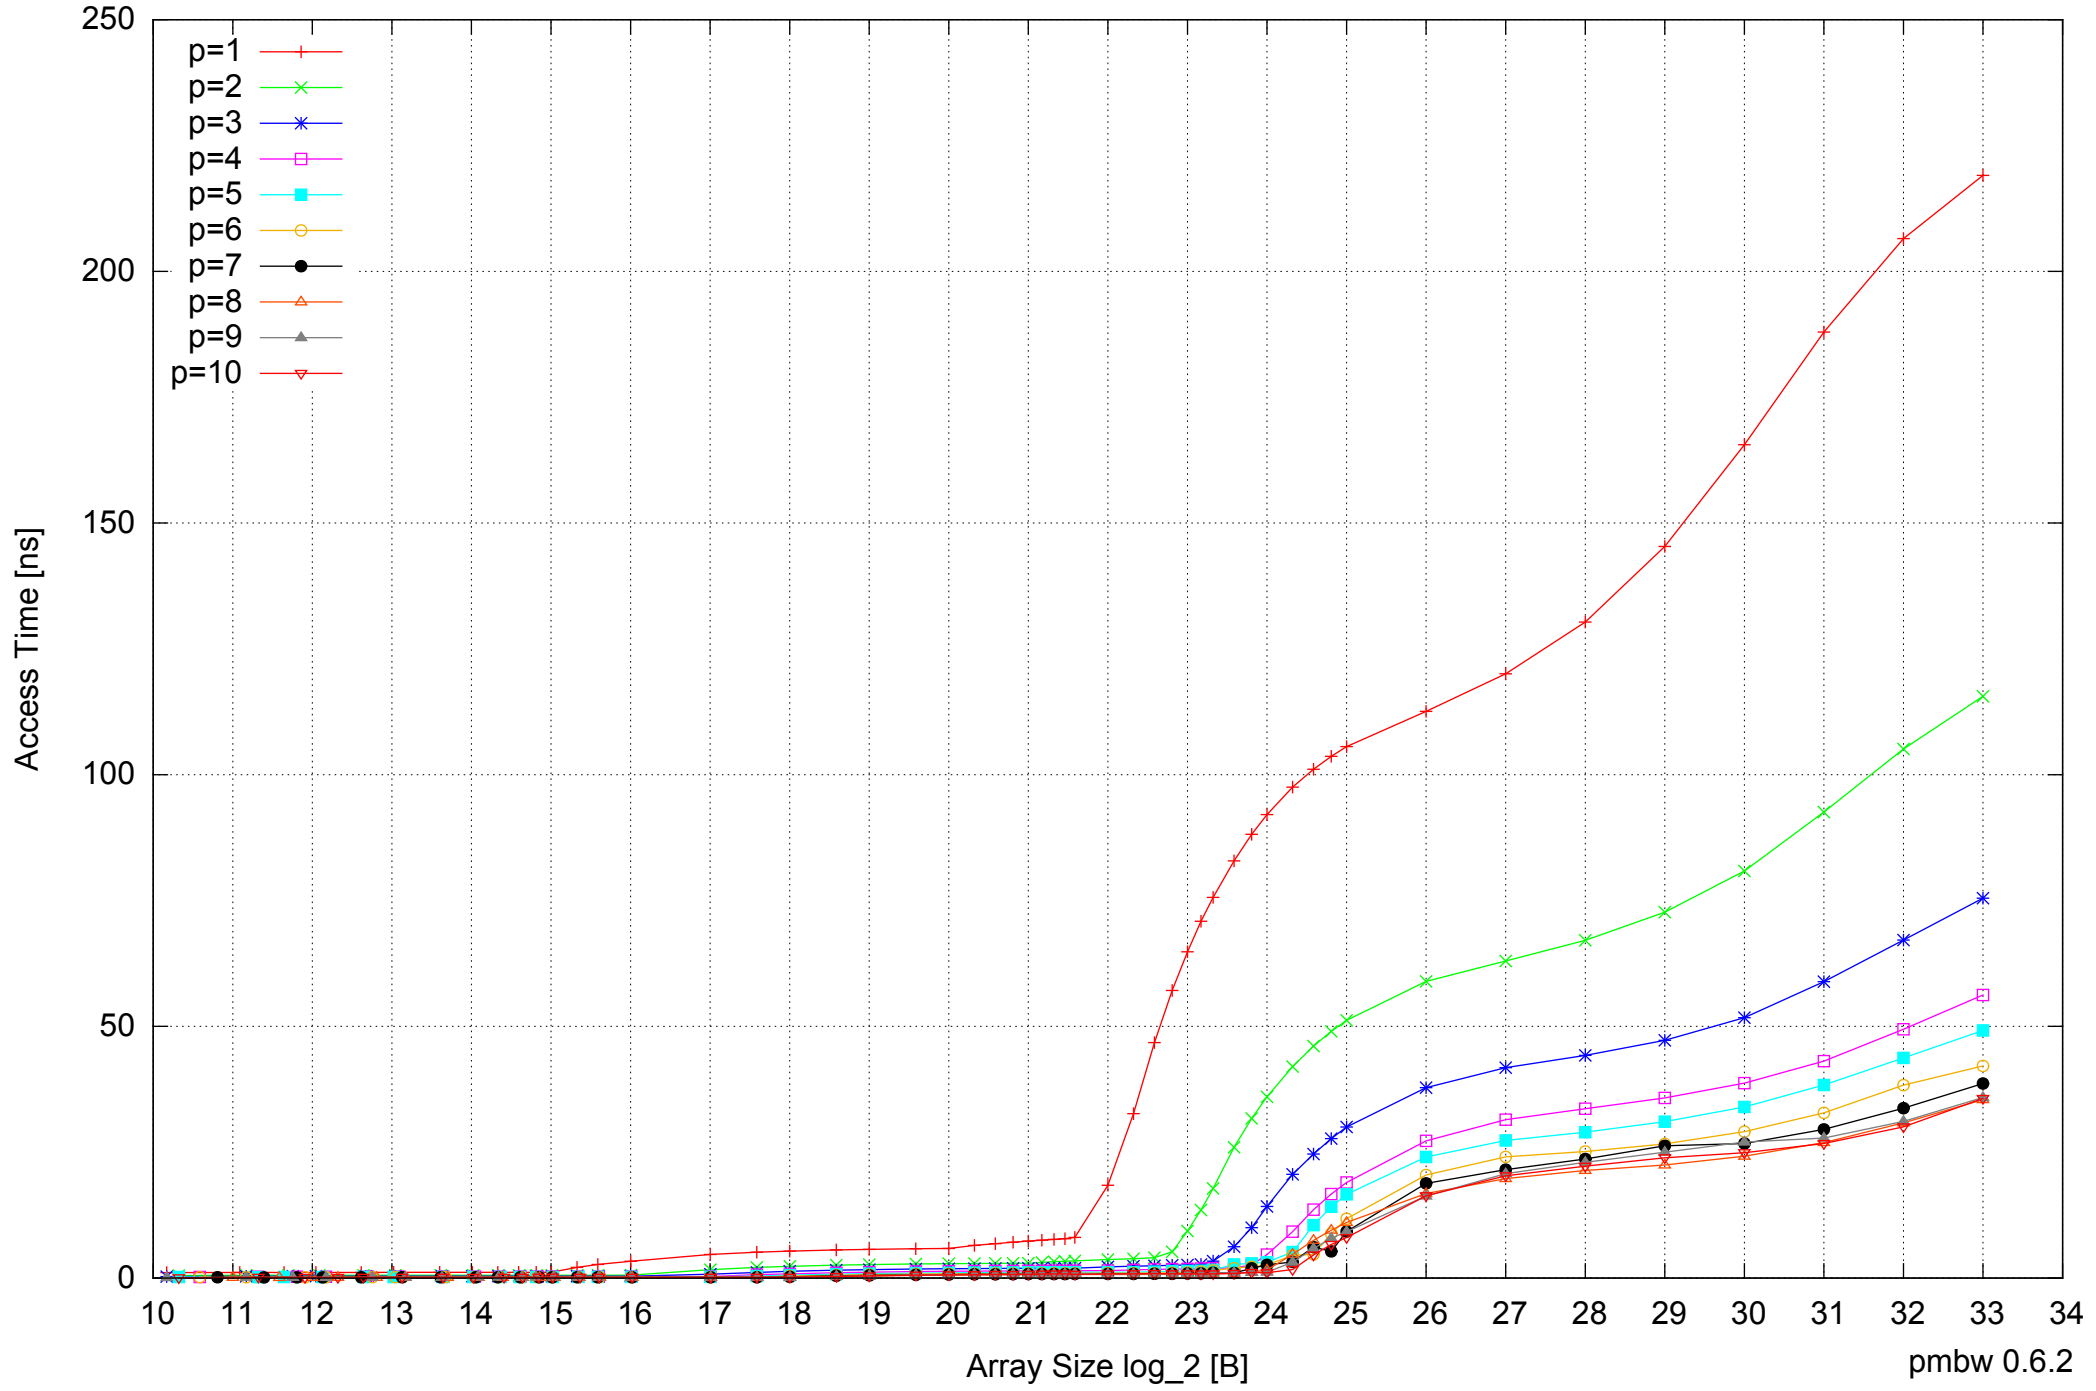

Intel Xeon X5355 16GB - Parallel Memory Access Time - PermRead64UnrollLoop