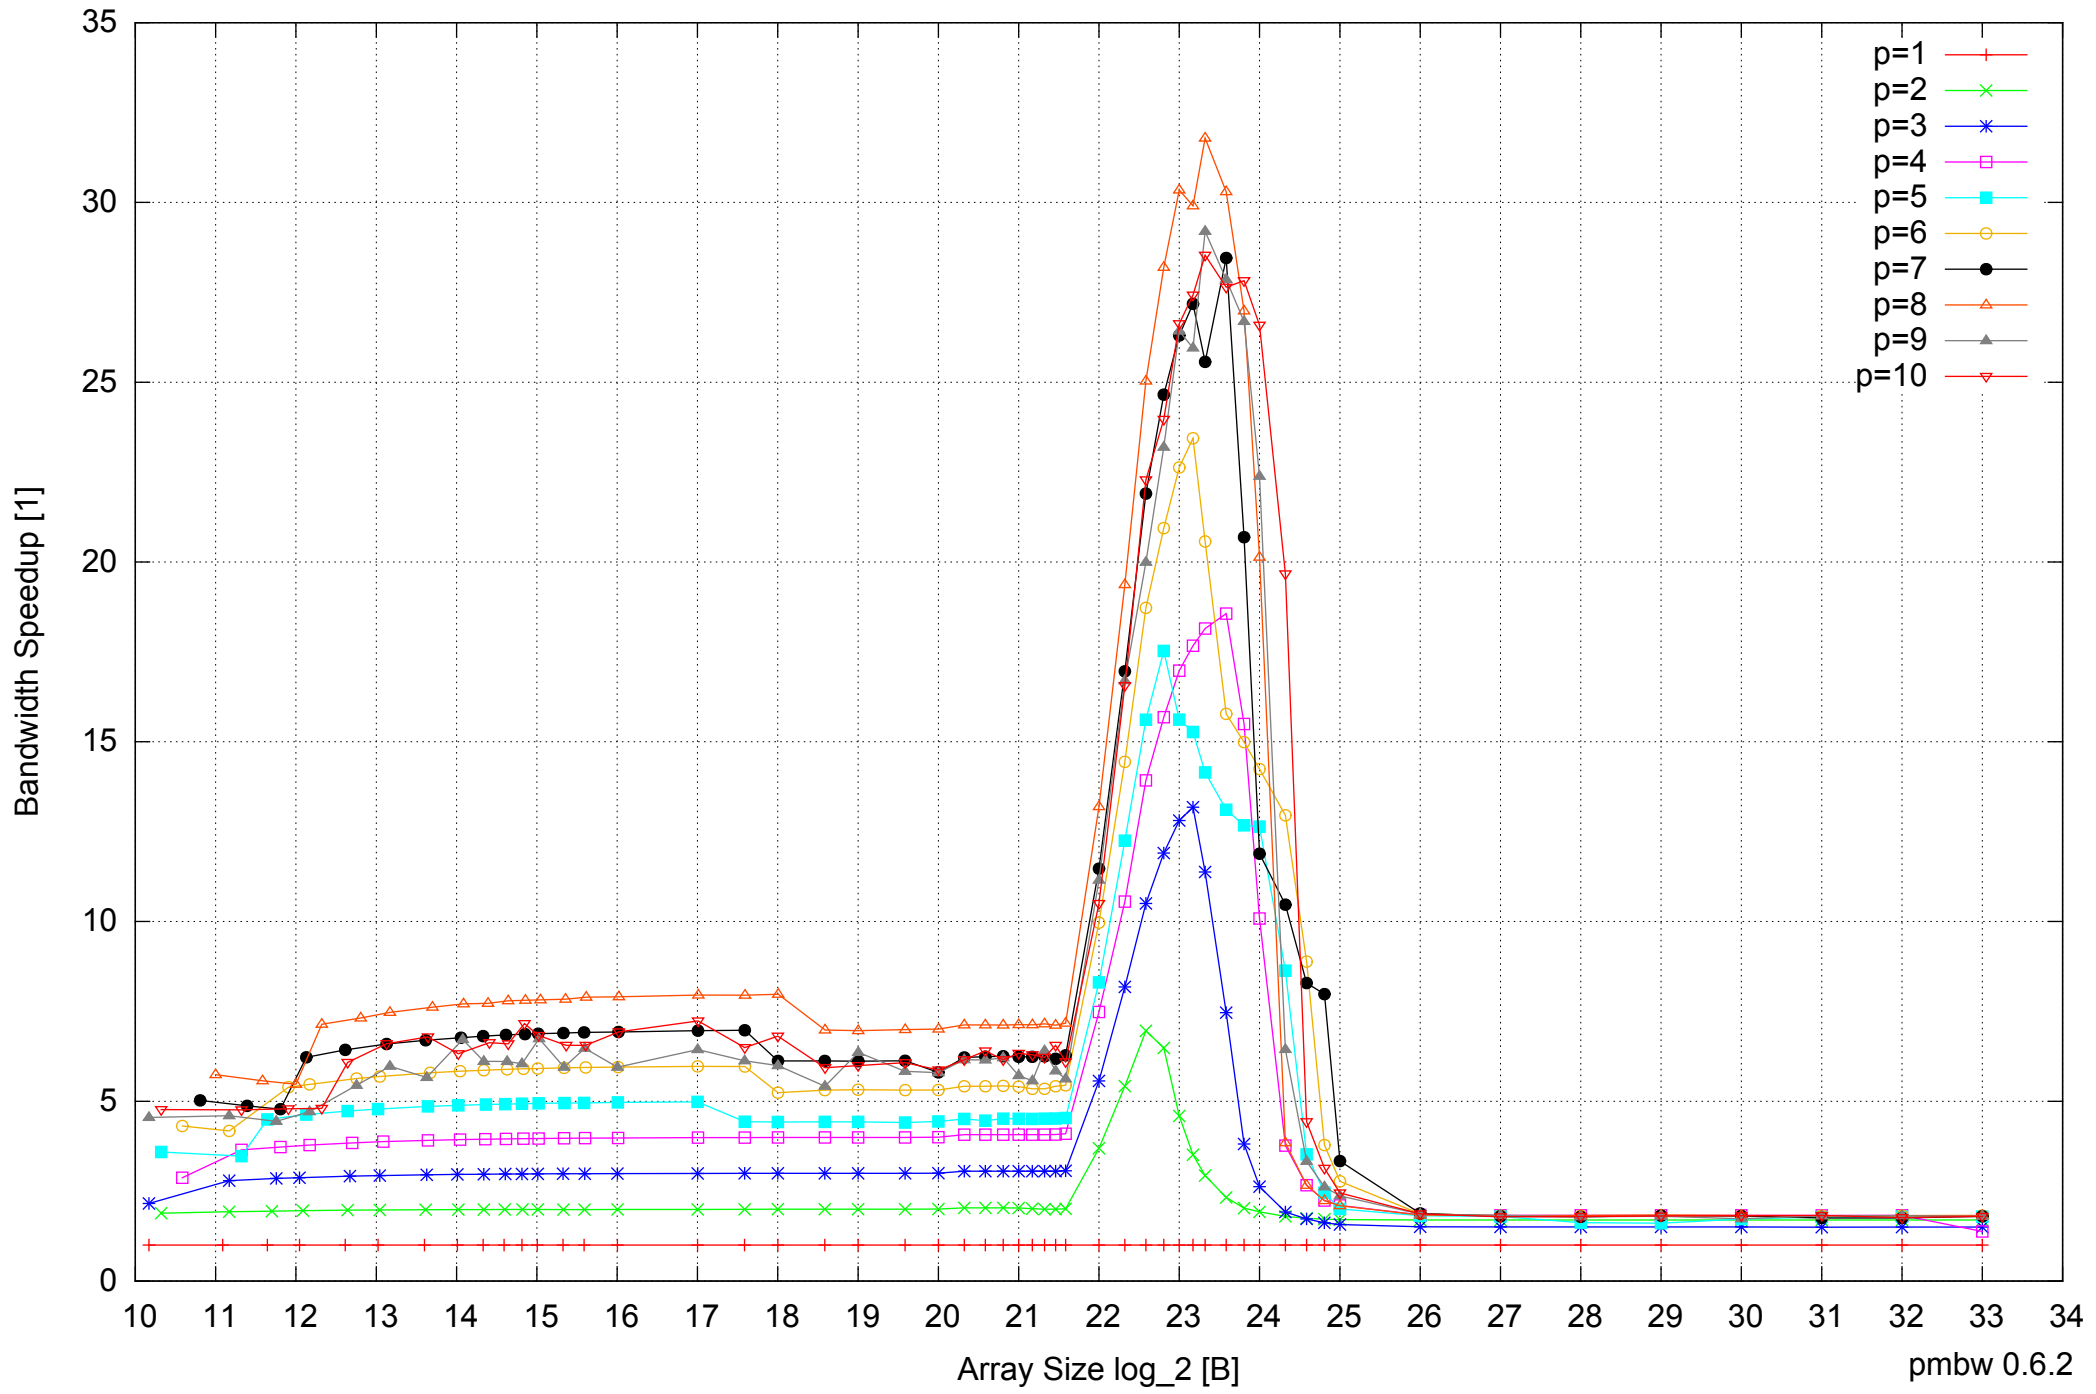

Intel Xeon X5355 16GB - Parallel Memory Access Time - ScanWrite64PtrUnrollLoop

Intel Xeon X5355 16GB - Speedup of Parallel Memory Bandwidth (enlarged) - ScanWrite64PtrUnrollLoop

Intel Xeon X5355 16GB - Parallel Memory Bandwidth - ScanRead64PtrSimpleLoop

Intel Xeon X5355 16GB - Speedup of Parallel Memory Bandwidth (enlarged) - ScanRead64PtrSimpleLoop

Intel Xeon X5355 16GB - Speedup of Parallel Memory Bandwidth - ScanRead64PtrUnrollLoop

Intel Xeon X5355 16GB - Parallel Memory Bandwidth - ScanWrite64IndexSimpleLoop

Intel Xeon X5355 16GB - Parallel Memory Access Time - ScanWrite64IndexSimpleLoop

Intel Xeon X5355 16GB - Speedup of Parallel Memory Bandwidth - ScanWrite64IndexSimpleLoop

Intel Xeon X5355 16GB - Speedup of Parallel Memory Bandwidth (enlarged) - ScanWrite64IndexSimpleLoop