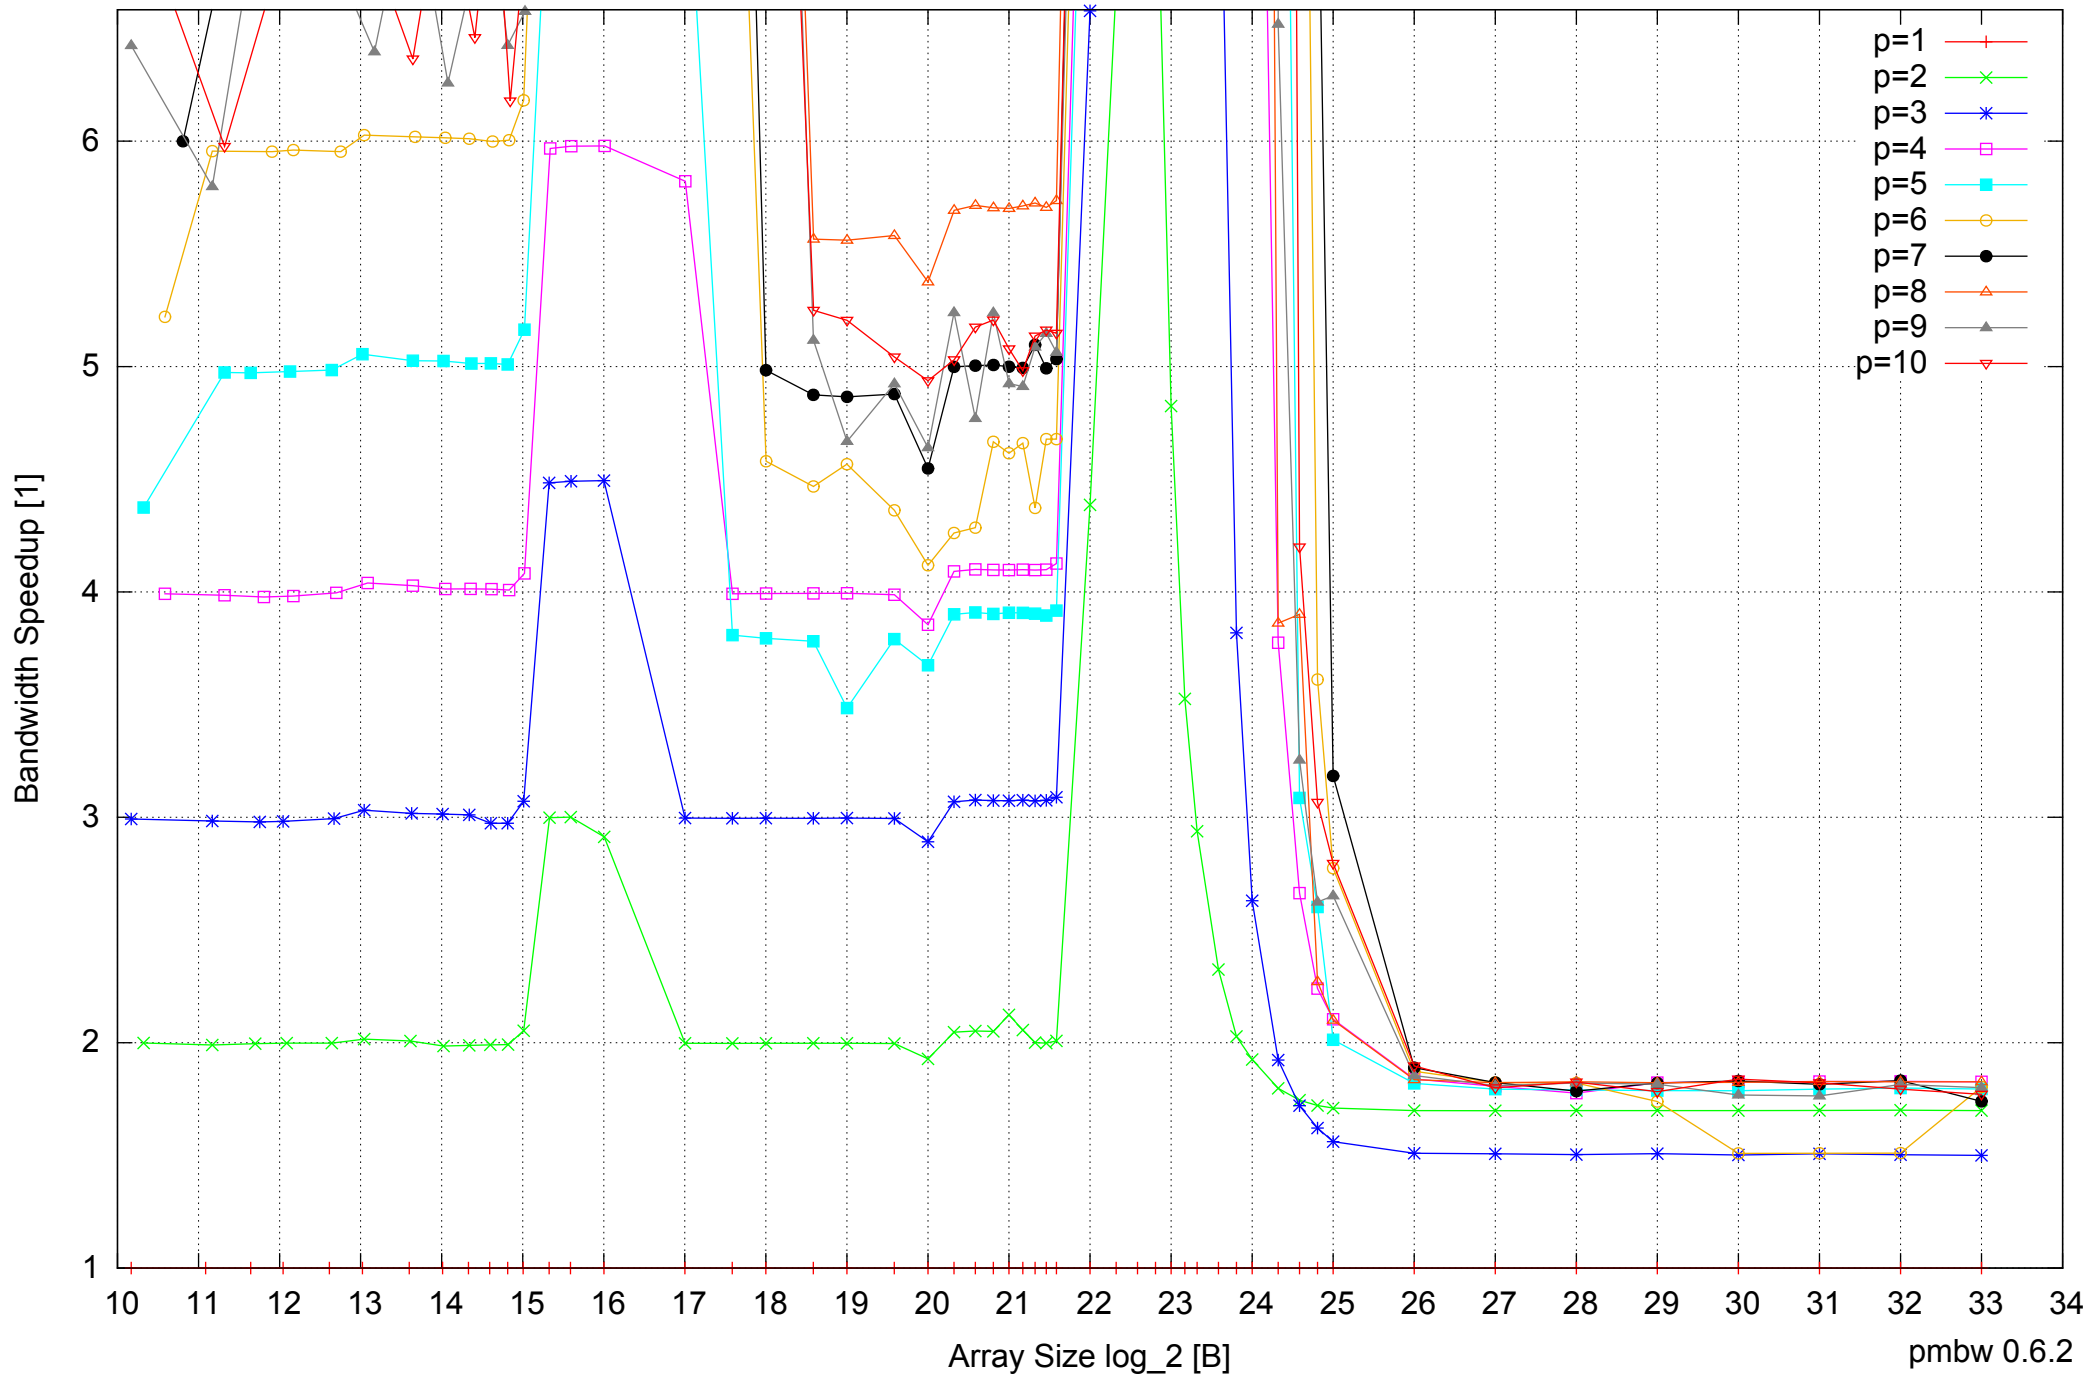

Intel Xeon X5355 16GB - Speedup of Parallel Memory Bandwidth (enlarged) - ScanRead128PtrSimpleLoop

Intel Xeon X5355 16GB - Parallel Memory Bandwidth - ScanRead128PtrUnrollLoop

Intel Xeon X5355 16GB - Parallel Memory Access Time - ScanRead128PtrUnrollLoop

Intel Xeon X5355 16GB - Parallel Memory Access Time - ScanWrite64PtrSimpleLoop

Intel Xeon X5355 16GB - Speedup of Parallel Memory Bandwidth - ScanWrite64PtrSimpleLoop

Intel Xeon X5355 16GB - Parallel Memory Bandwidth - ScanWrite64PtrUnrollLoop

Intel Xeon X5355 16GB - Parallel Memory Access Time - ScanWrite64PtrUnrollLoop

Intel Xeon X5355 16GB - Speedup of Parallel Memory Bandwidth (enlarged) - ScanWrite64PtrUnrollLoop

Intel Xeon X5355 16GB - Parallel Memory Bandwidth - ScanRead64PtrSimpleLoop