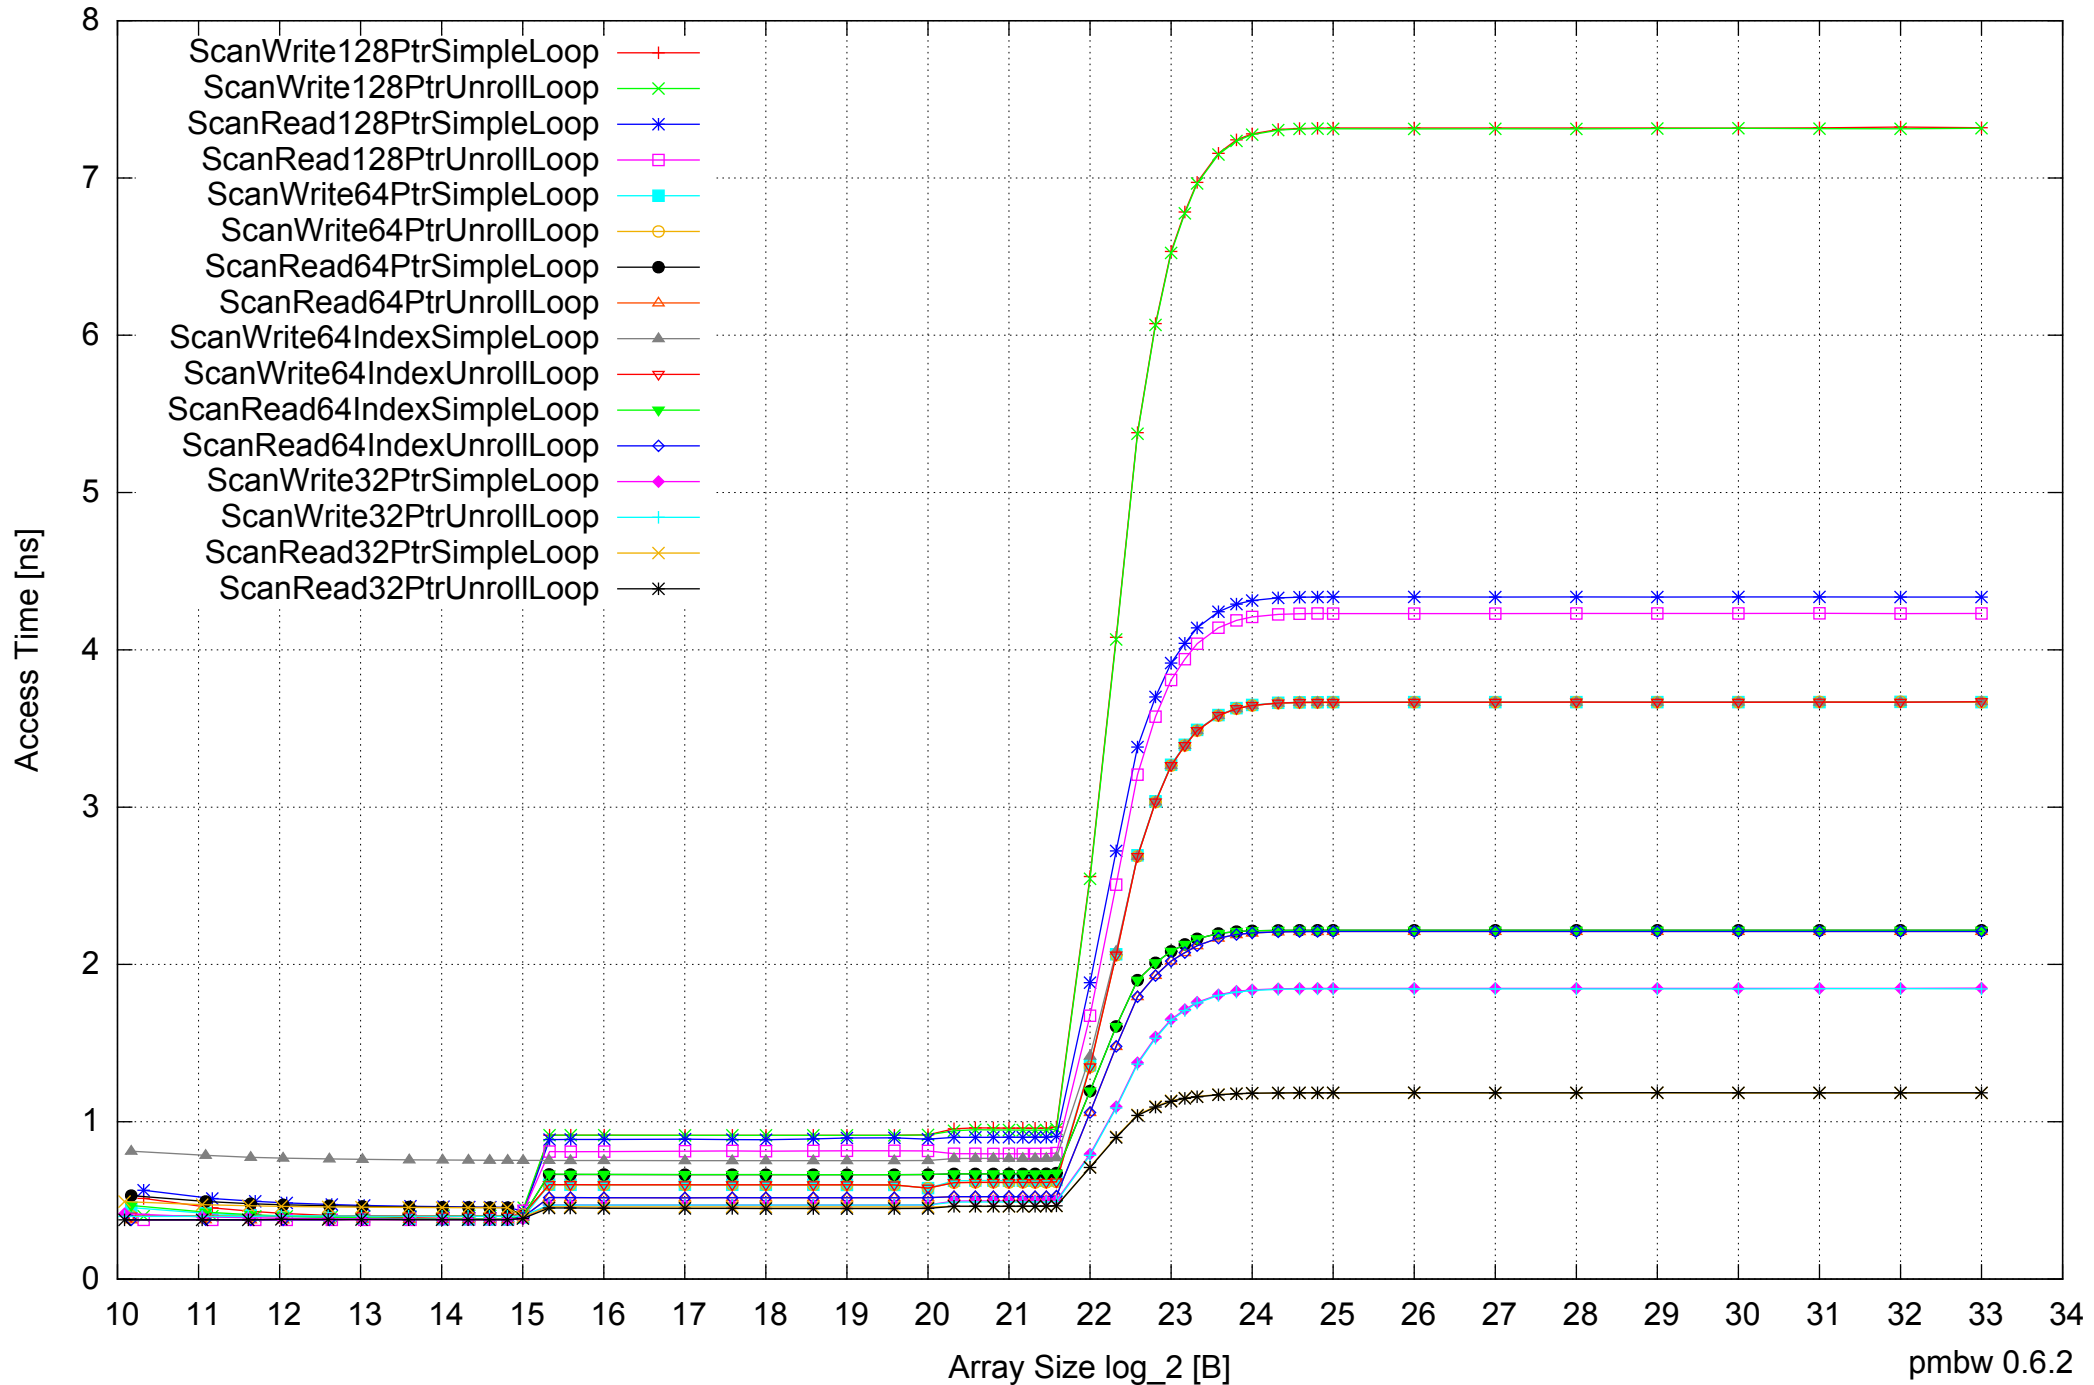

Intel Xeon X5355 16GB - One Thread Memory Bandwidth

Intel Xeon X5355 16GB - One Thread Memory Latency (excluding Permutation)

Intel Xeon X5355 16GB - One Thread Memory Bandwidth (only 64-bit Reads)

Intel Xeon X5355 16GB - Parallel Memory Bandwidth - ScanWrite128PtrSimpleLoop

Intel Xeon X5355 16GB - Parallel Memory Access Time - ScanWrite128PtrSimpleLoop

Intel Xeon X5355 16GB - Speedup of Parallel Memory Bandwidth (enlarged) - ScanWrite128PtrSimpleLoop

Intel Xeon X5355 16GB - Parallel Memory Access Time - ScanWrite128PtrUnrollLoop

Intel Xeon X5355 16GB - Speedup of Parallel Memory Bandwidth - ScanWrite128PtrUnrollLoop

Intel Xeon X5355 16GB - Parallel Memory Bandwidth - ScanRead128PtrSimpleLoop

Intel Xeon X5355 16GB - Parallel Memory Access Time - ScanRead128PtrSimpleLoop

Intel Xeon X5355 16GB - Speedup of Parallel Memory Bandwidth (enlarged) - ScanRead128PtrSimpleLoop

Intel Xeon X5355 16GB - Parallel Memory Bandwidth - ScanRead128PtrUnrollLoop

Intel Xeon X5355 16GB - Parallel Memory Access Time - ScanRead128PtrUnrollLoop