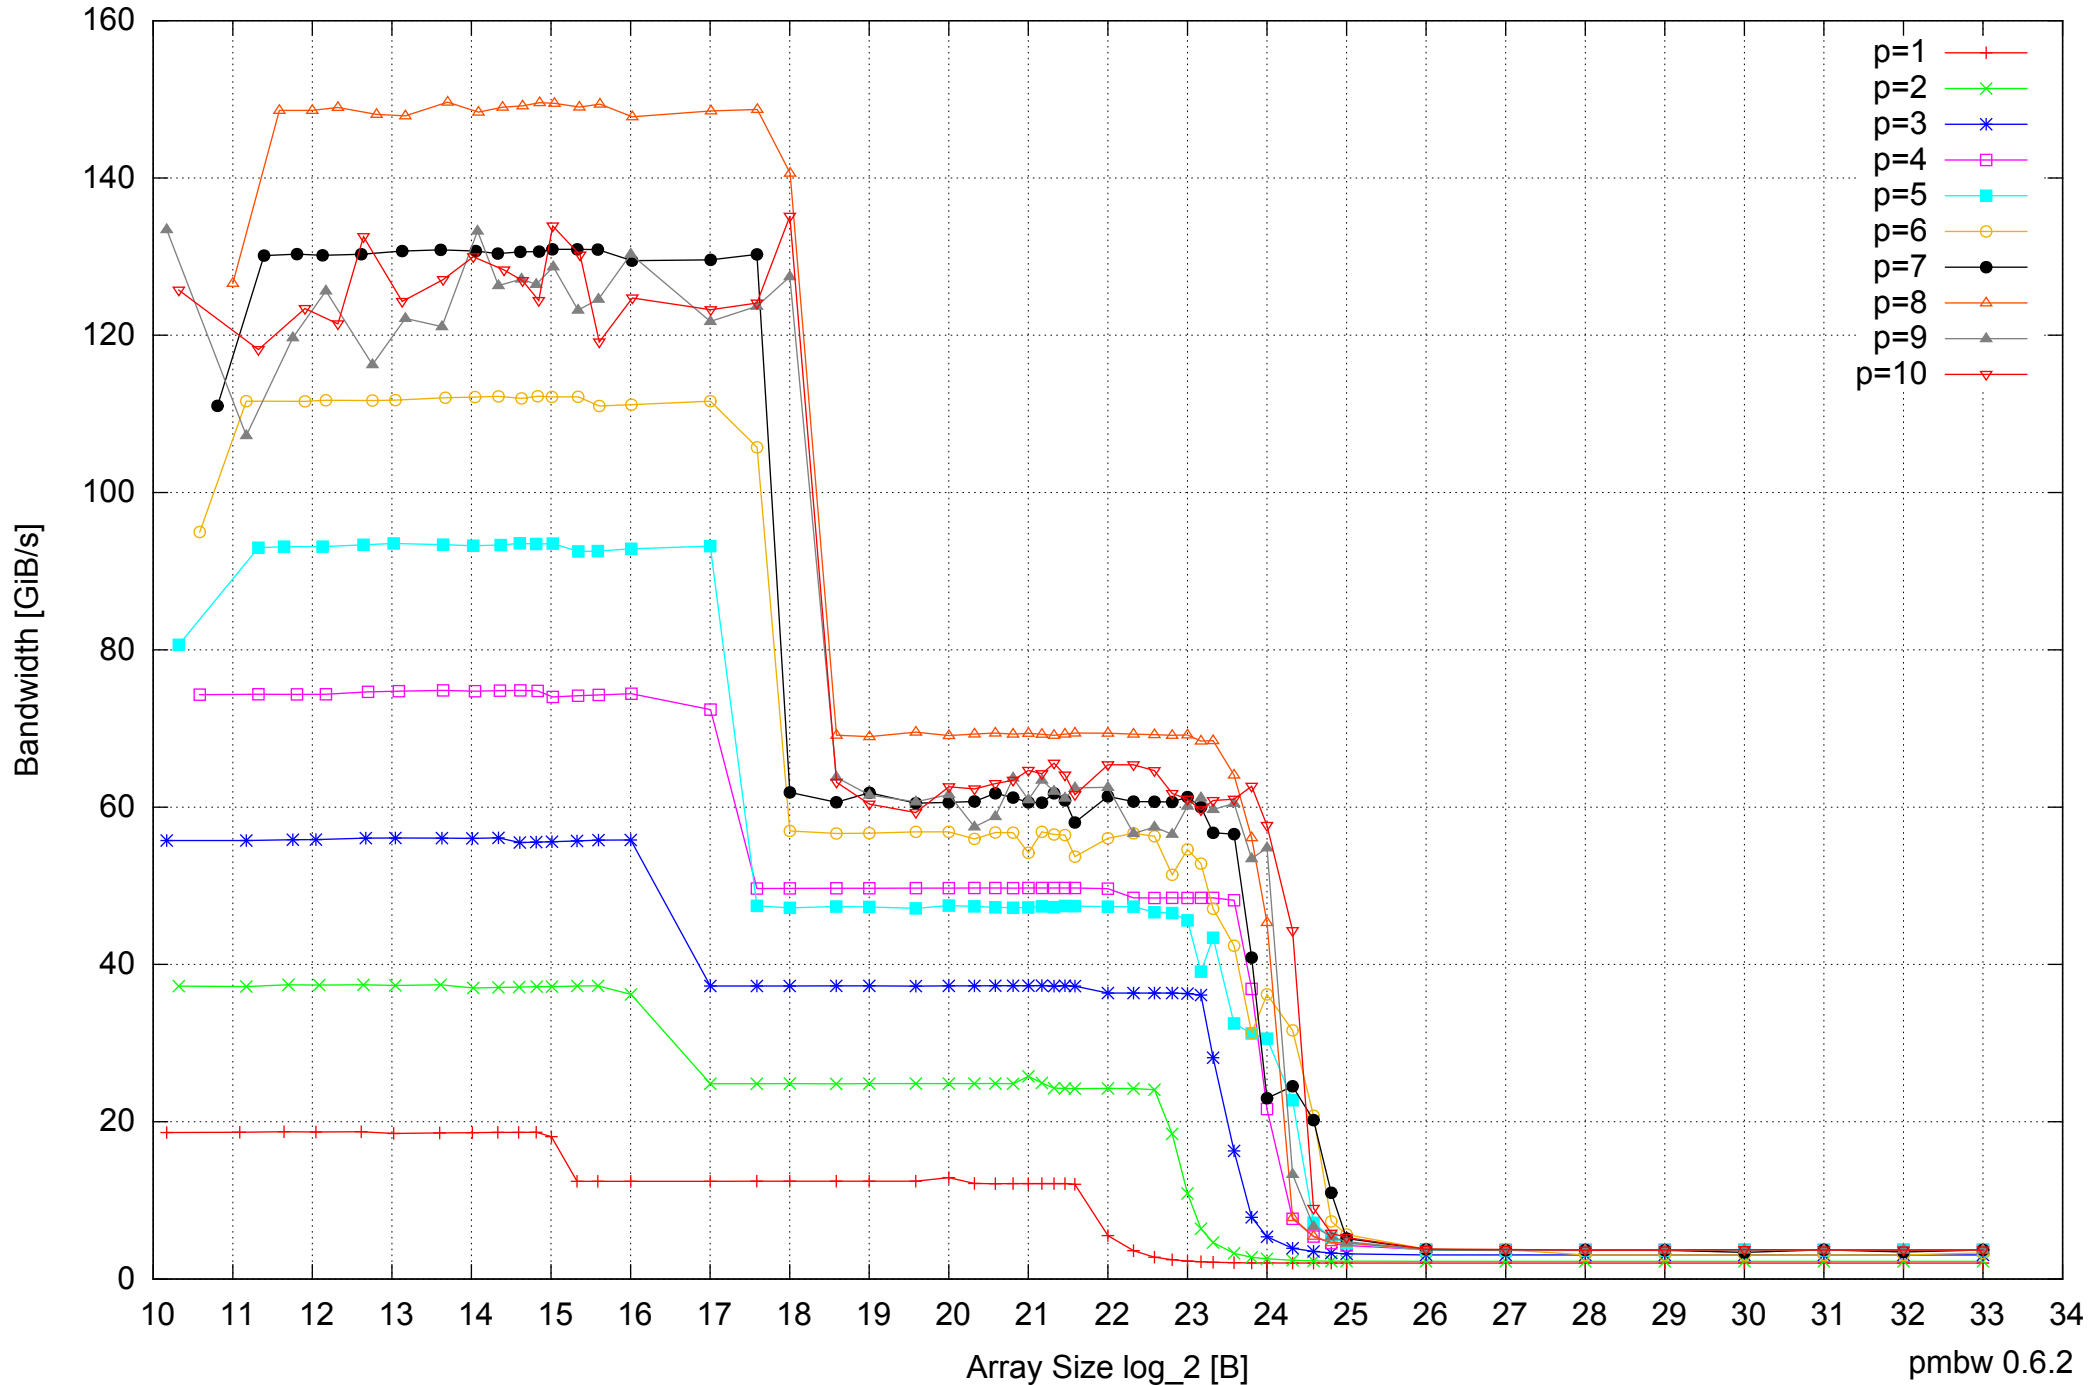

Intel Xeon X5355 16GB - Parallel Memory Access Time - ScanWrite64IndexSimpleLoop

Intel Xeon X5355 16GB - Speedup of Parallel Memory Bandwidth - ScanWrite64IndexSimpleLoop

Intel Xeon X5355 16GB - Speedup of Parallel Memory Bandwidth (enlarged) - ScanWrite64IndexSimpleLoop

Intel Xeon X5355 16GB - Parallel Memory Bandwidth - ScanWrite64IndexUnrollLoop

Intel Xeon X5355 16GB - Parallel Memory Access Time - ScanWrite64IndexUnrollLoop

Intel Xeon X5355 16GB - Speedup of Parallel Memory Bandwidth (enlarged) - ScanWrite64IndexUnrollLoop