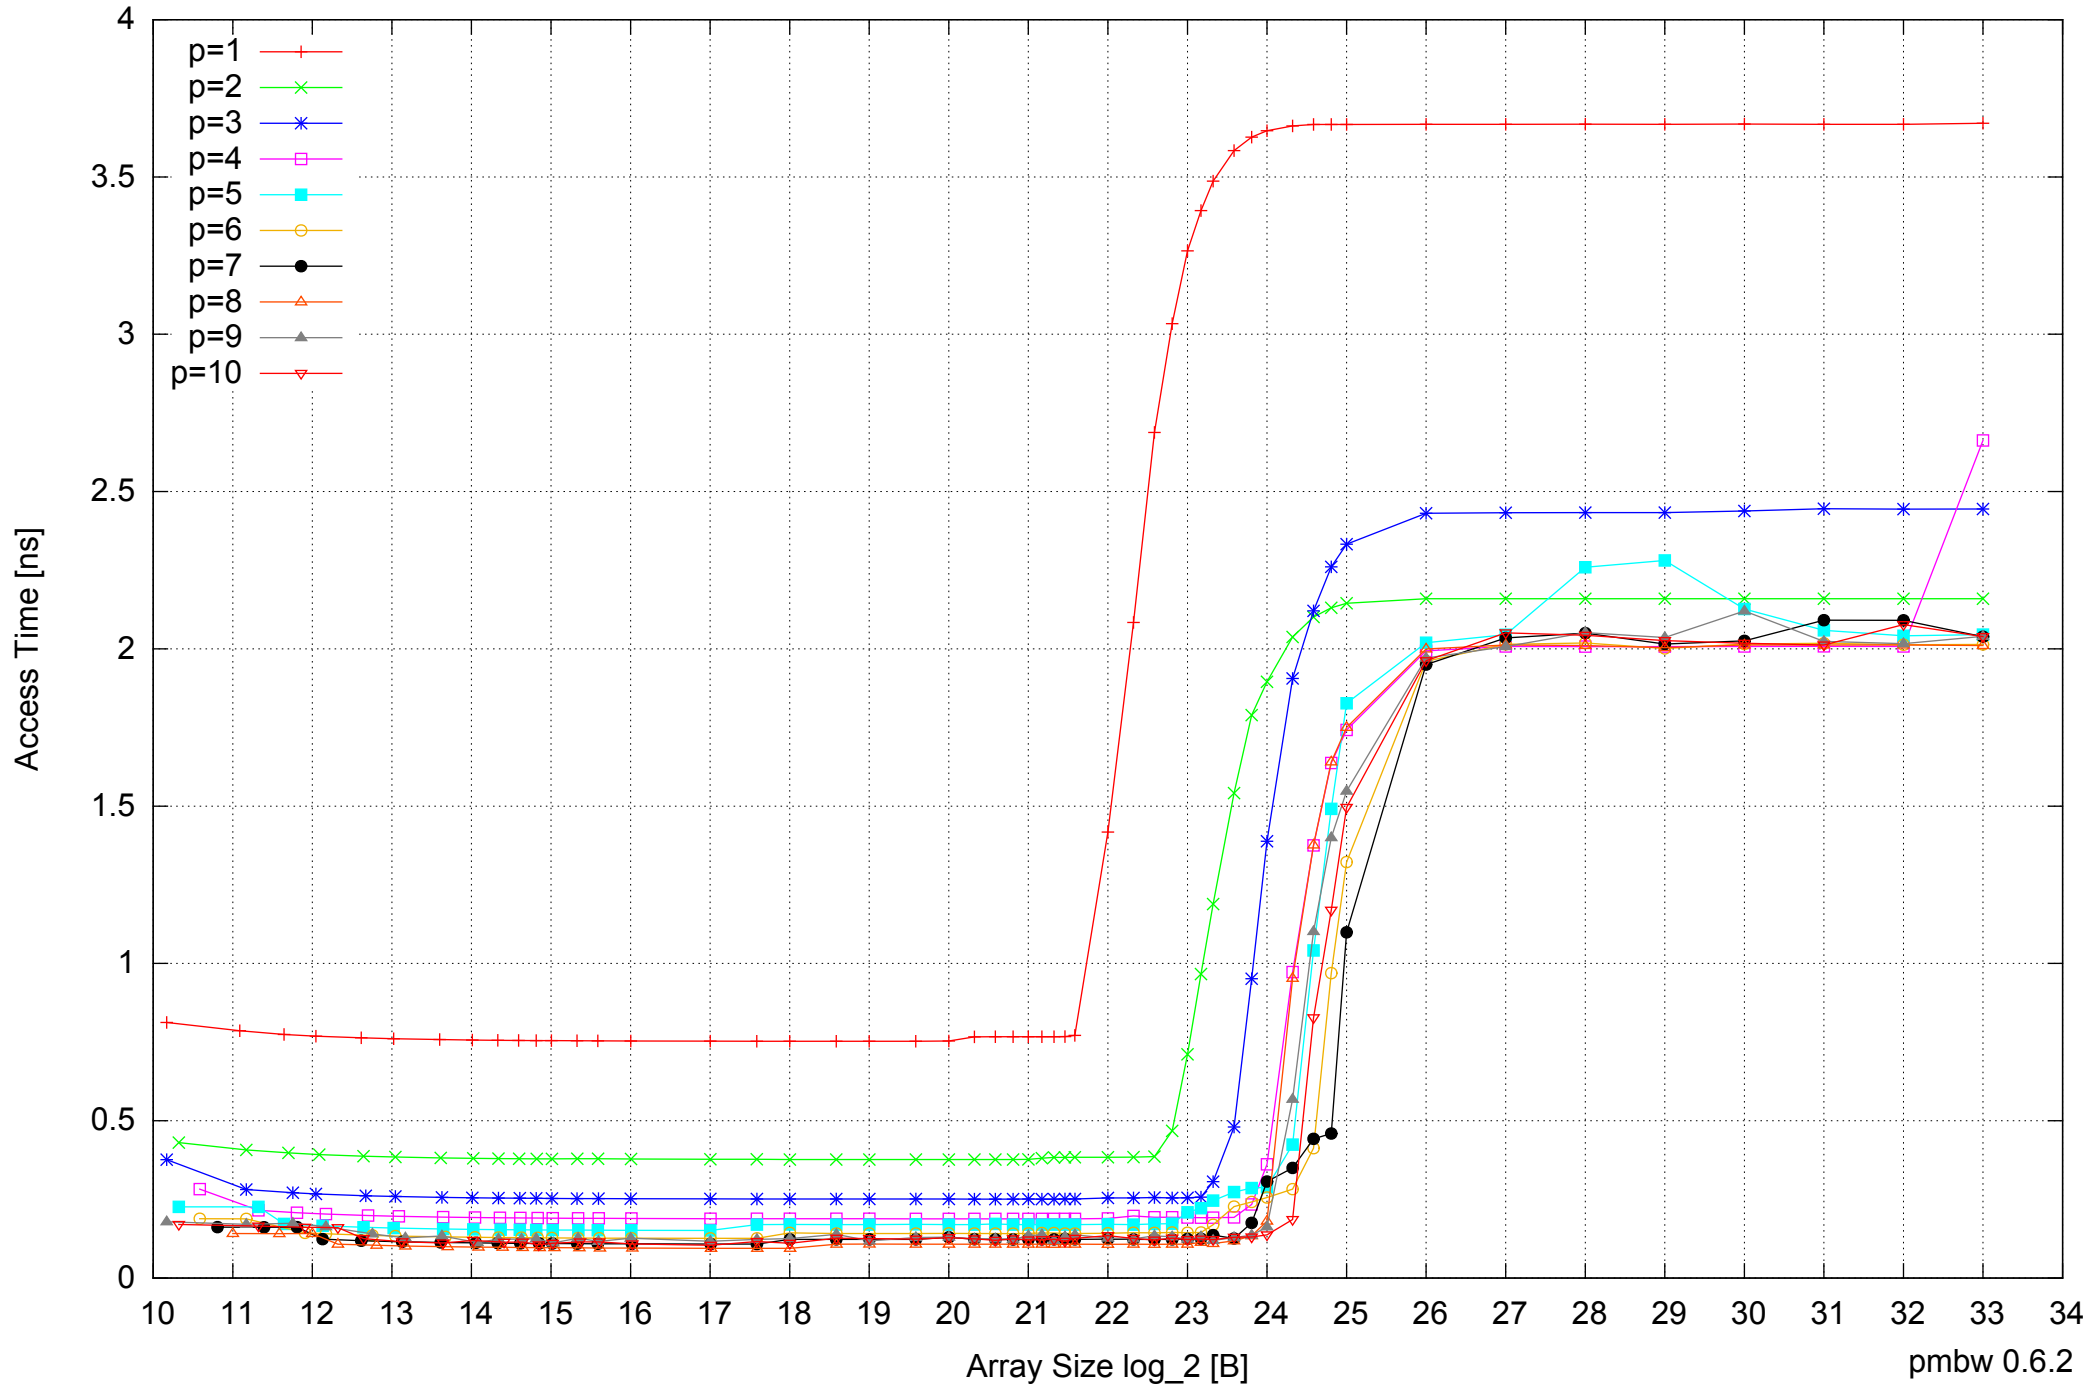

Intel Xeon X5355 16GB - Parallel Memory Access Time - ScanWrite64PtrUnrollLoop

Intel Xeon X5355 16GB - Speedup of Parallel Memory Bandwidth (enlarged) - ScanWrite64PtrUnrollLoop

Intel Xeon X5355 16GB - Parallel Memory Bandwidth - ScanRead64PtrSimpleLoop

Intel Xeon X5355 16GB - Speedup of Parallel Memory Bandwidth (enlarged) - ScanRead64PtrSimpleLoop

Intel Xeon X5355 16GB - Speedup of Parallel Memory Bandwidth - ScanRead64PtrUnrollLoop

Intel Xeon X5355 16GB - Parallel Memory Bandwidth - ScanWrite64IndexSimpleLoop

Intel Xeon X5355 16GB - Parallel Memory Access Time - ScanWrite64IndexSimpleLoop

Intel Xeon X5355 16GB - Speedup of Parallel Memory Bandwidth - ScanWrite64IndexSimpleLoop

Intel Xeon X5355 16GB - Speedup of Parallel Memory Bandwidth (enlarged) - ScanWrite64IndexSimpleLoop