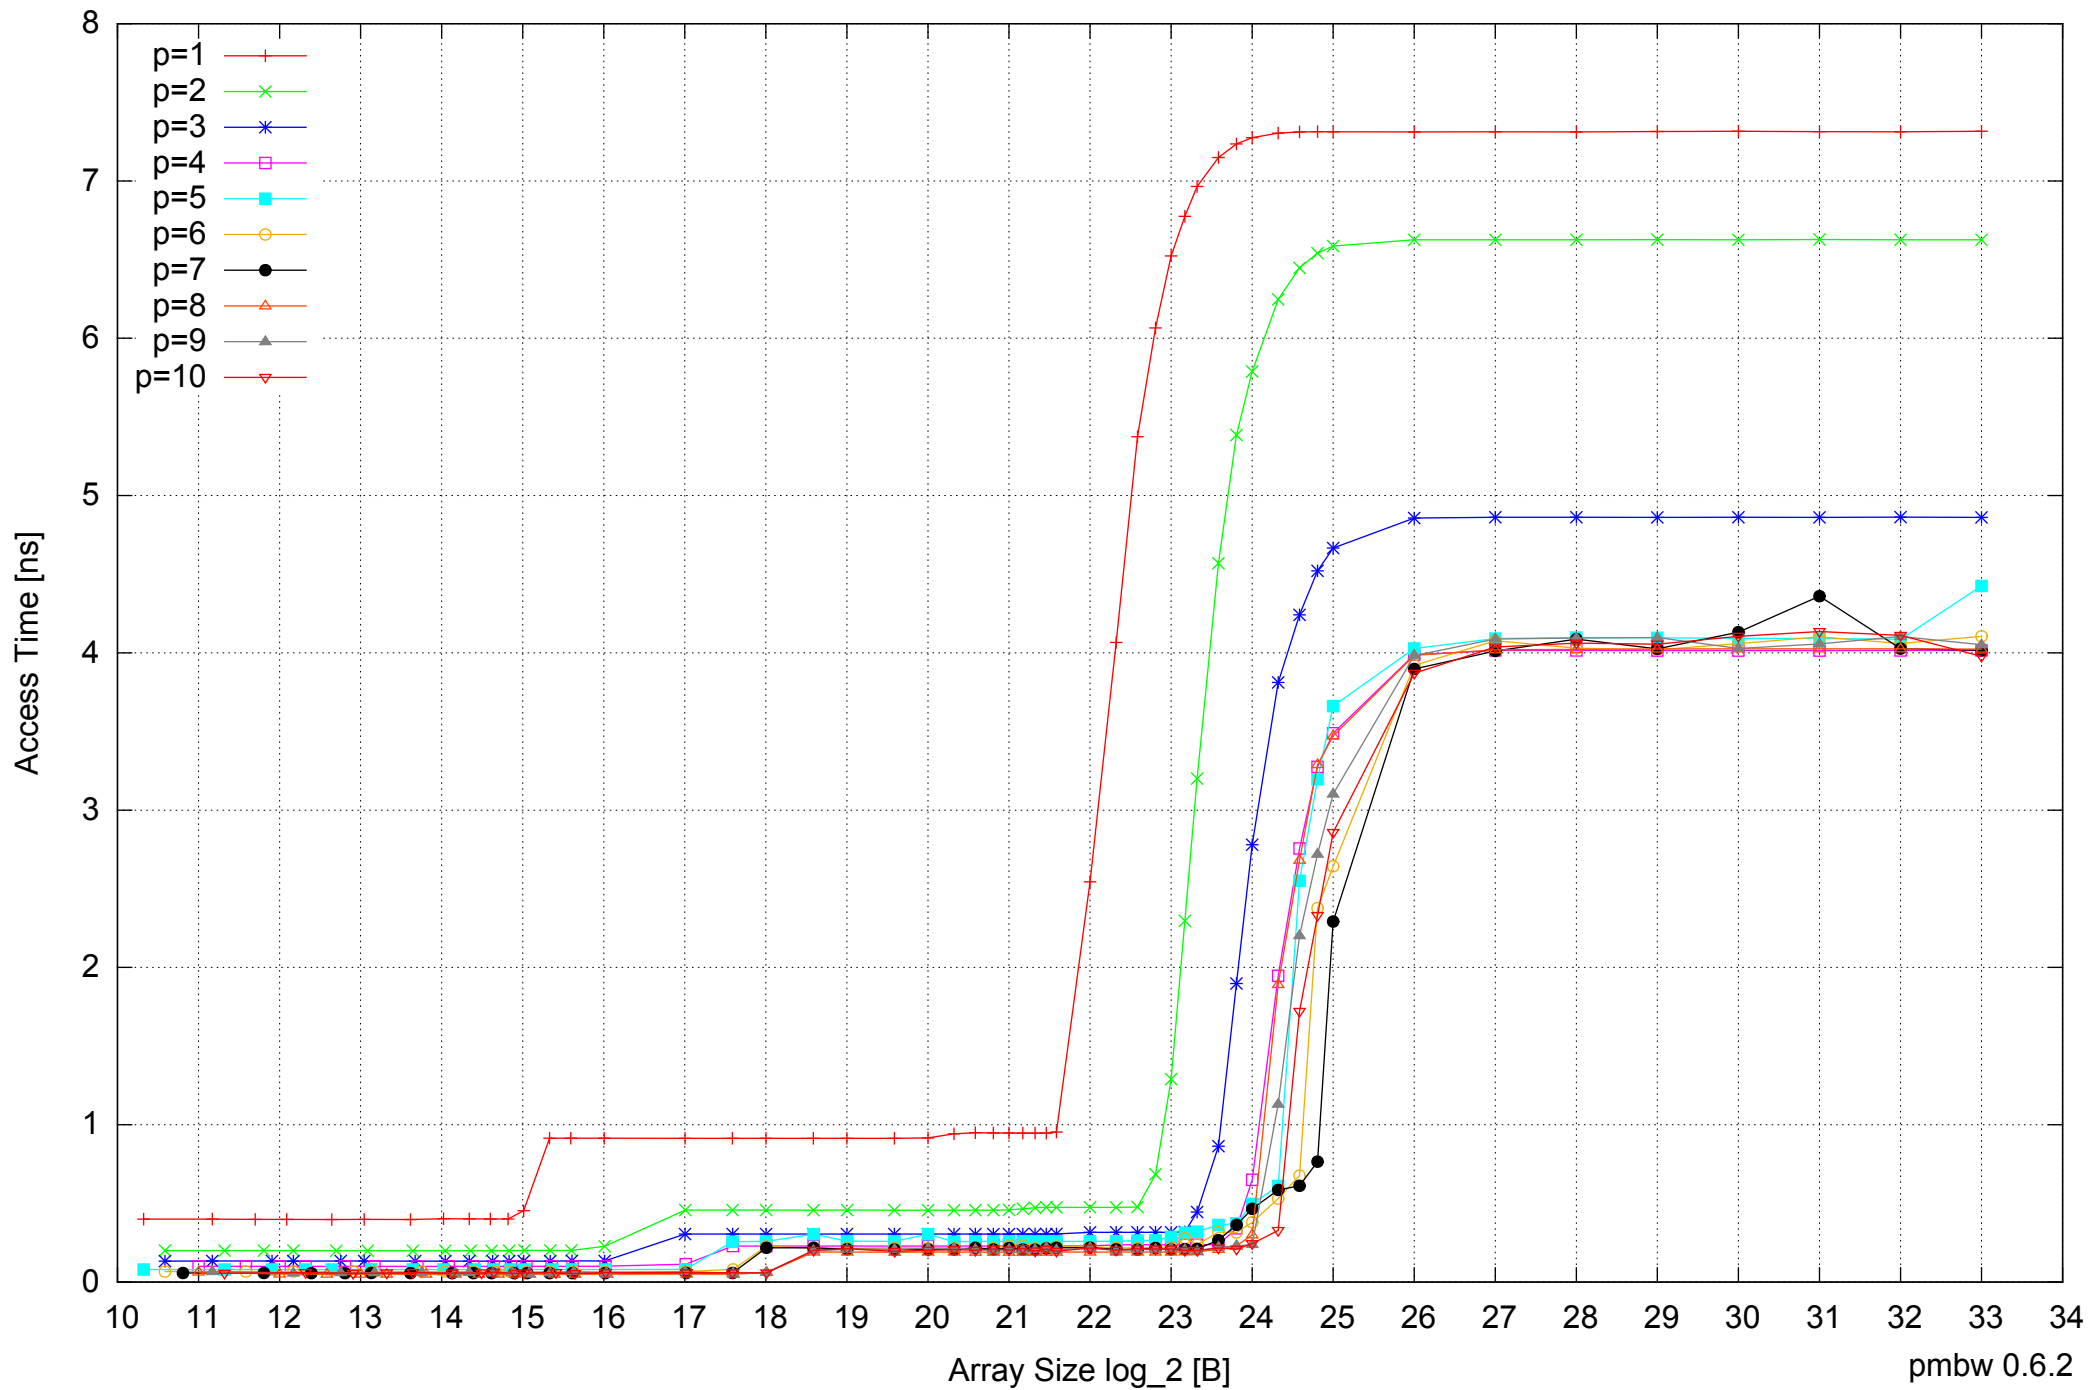

Intel Xeon X5355 16GB - One Thread Memory Bandwidth

Intel Xeon X5355 16GB - One Thread Memory Latency (excluding Permutation)

Intel Xeon X5355 16GB - One Thread Memory Bandwidth (only 64-bit Reads)

Intel Xeon X5355 16GB - Parallel Memory Bandwidth - ScanWrite128PtrSimpleLoop

Intel Xeon X5355 16GB - Parallel Memory Access Time - ScanWrite128PtrSimpleLoop

Intel Xeon X5355 16GB - Speedup of Parallel Memory Bandwidth (enlarged) - ScanWrite128PtrSimpleLoop

Intel Xeon X5355 16GB - Parallel Memory Access Time - ScanWrite128PtrUnrollLoop

Intel Xeon X5355 16GB - Speedup of Parallel Memory Bandwidth - ScanWrite128PtrUnrollLoop

Intel Xeon X5355 16GB - Parallel Memory Bandwidth - ScanRead128PtrSimpleLoop

Intel Xeon X5355 16GB - Parallel Memory Access Time - ScanRead128PtrSimpleLoop

Intel Xeon X5355 16GB - Speedup of Parallel Memory Bandwidth (enlarged) - ScanRead128PtrSimpleLoop

Intel Xeon X5355 16GB - Parallel Memory Bandwidth - ScanRead128PtrUnrollLoop

Intel Xeon X5355 16GB - Parallel Memory Access Time - ScanRead128PtrUnrollLoop