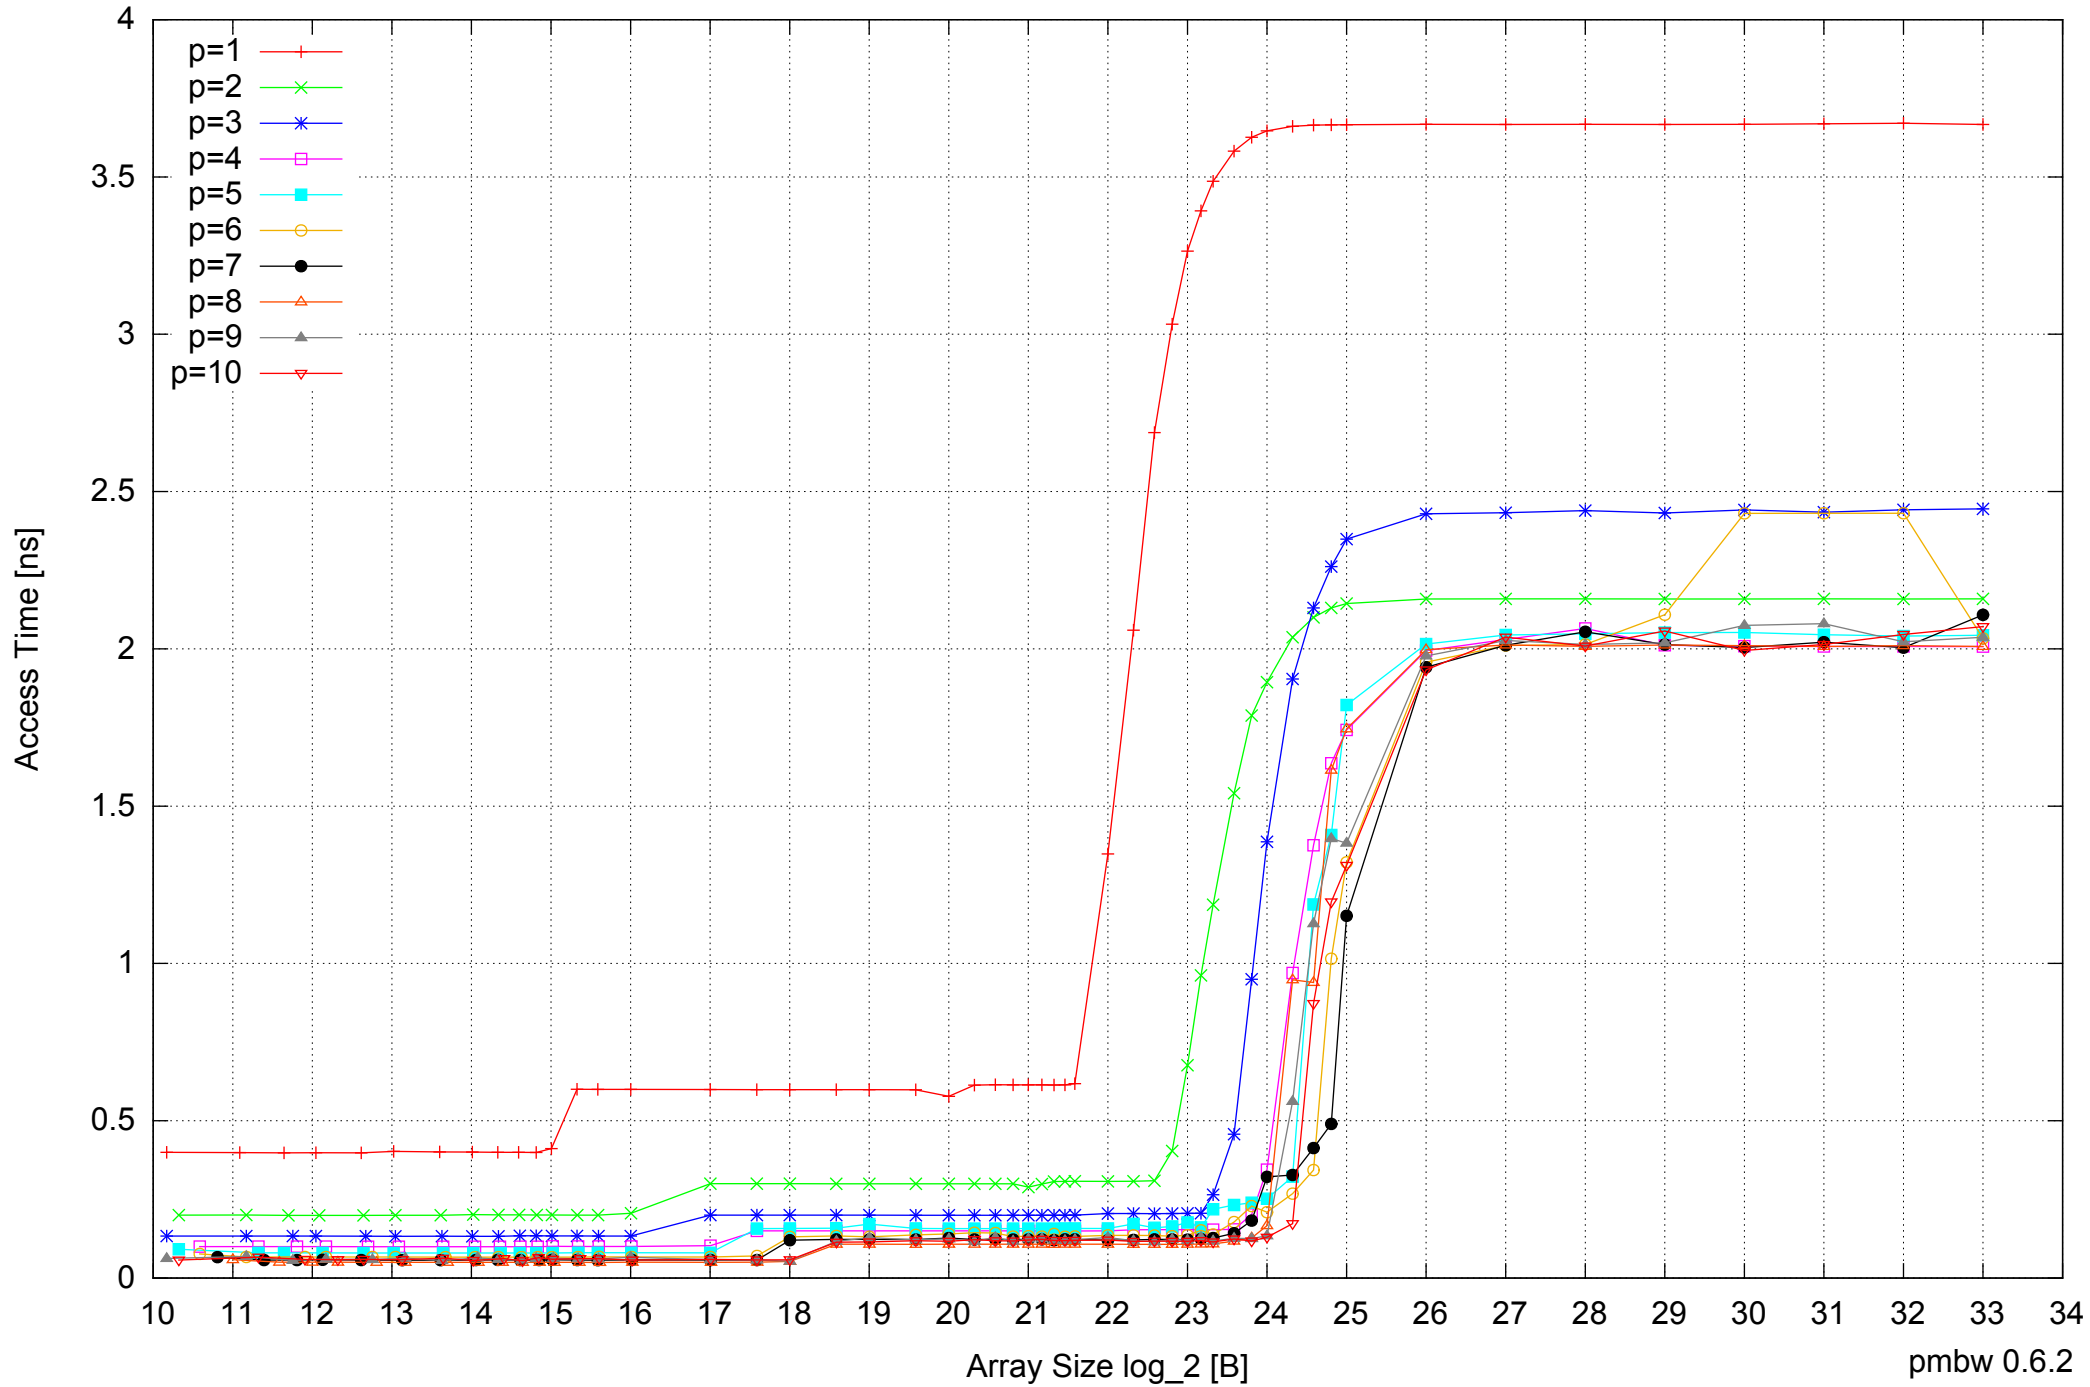

Intel Xeon X5355 16GB - Speedup of Parallel Memory Bandwidth (enlarged) - ScanRead128PtrSimpleLoop

Intel Xeon X5355 16GB - Parallel Memory Bandwidth - ScanRead128PtrUnrollLoop

Intel Xeon X5355 16GB - Parallel Memory Access Time - ScanRead128PtrUnrollLoop

Intel Xeon X5355 16GB - Parallel Memory Access Time - ScanWrite64PtrSimpleLoop

Intel Xeon X5355 16GB - Speedup of Parallel Memory Bandwidth - ScanWrite64PtrSimpleLoop

Intel Xeon X5355 16GB - Parallel Memory Bandwidth - ScanWrite64PtrUnrollLoop

Intel Xeon X5355 16GB - Parallel Memory Access Time - ScanWrite64PtrUnrollLoop

Intel Xeon X5355 16GB - Speedup of Parallel Memory Bandwidth (enlarged) - ScanWrite64PtrUnrollLoop

Intel Xeon X5355 16GB - Parallel Memory Bandwidth - ScanRead64PtrSimpleLoop