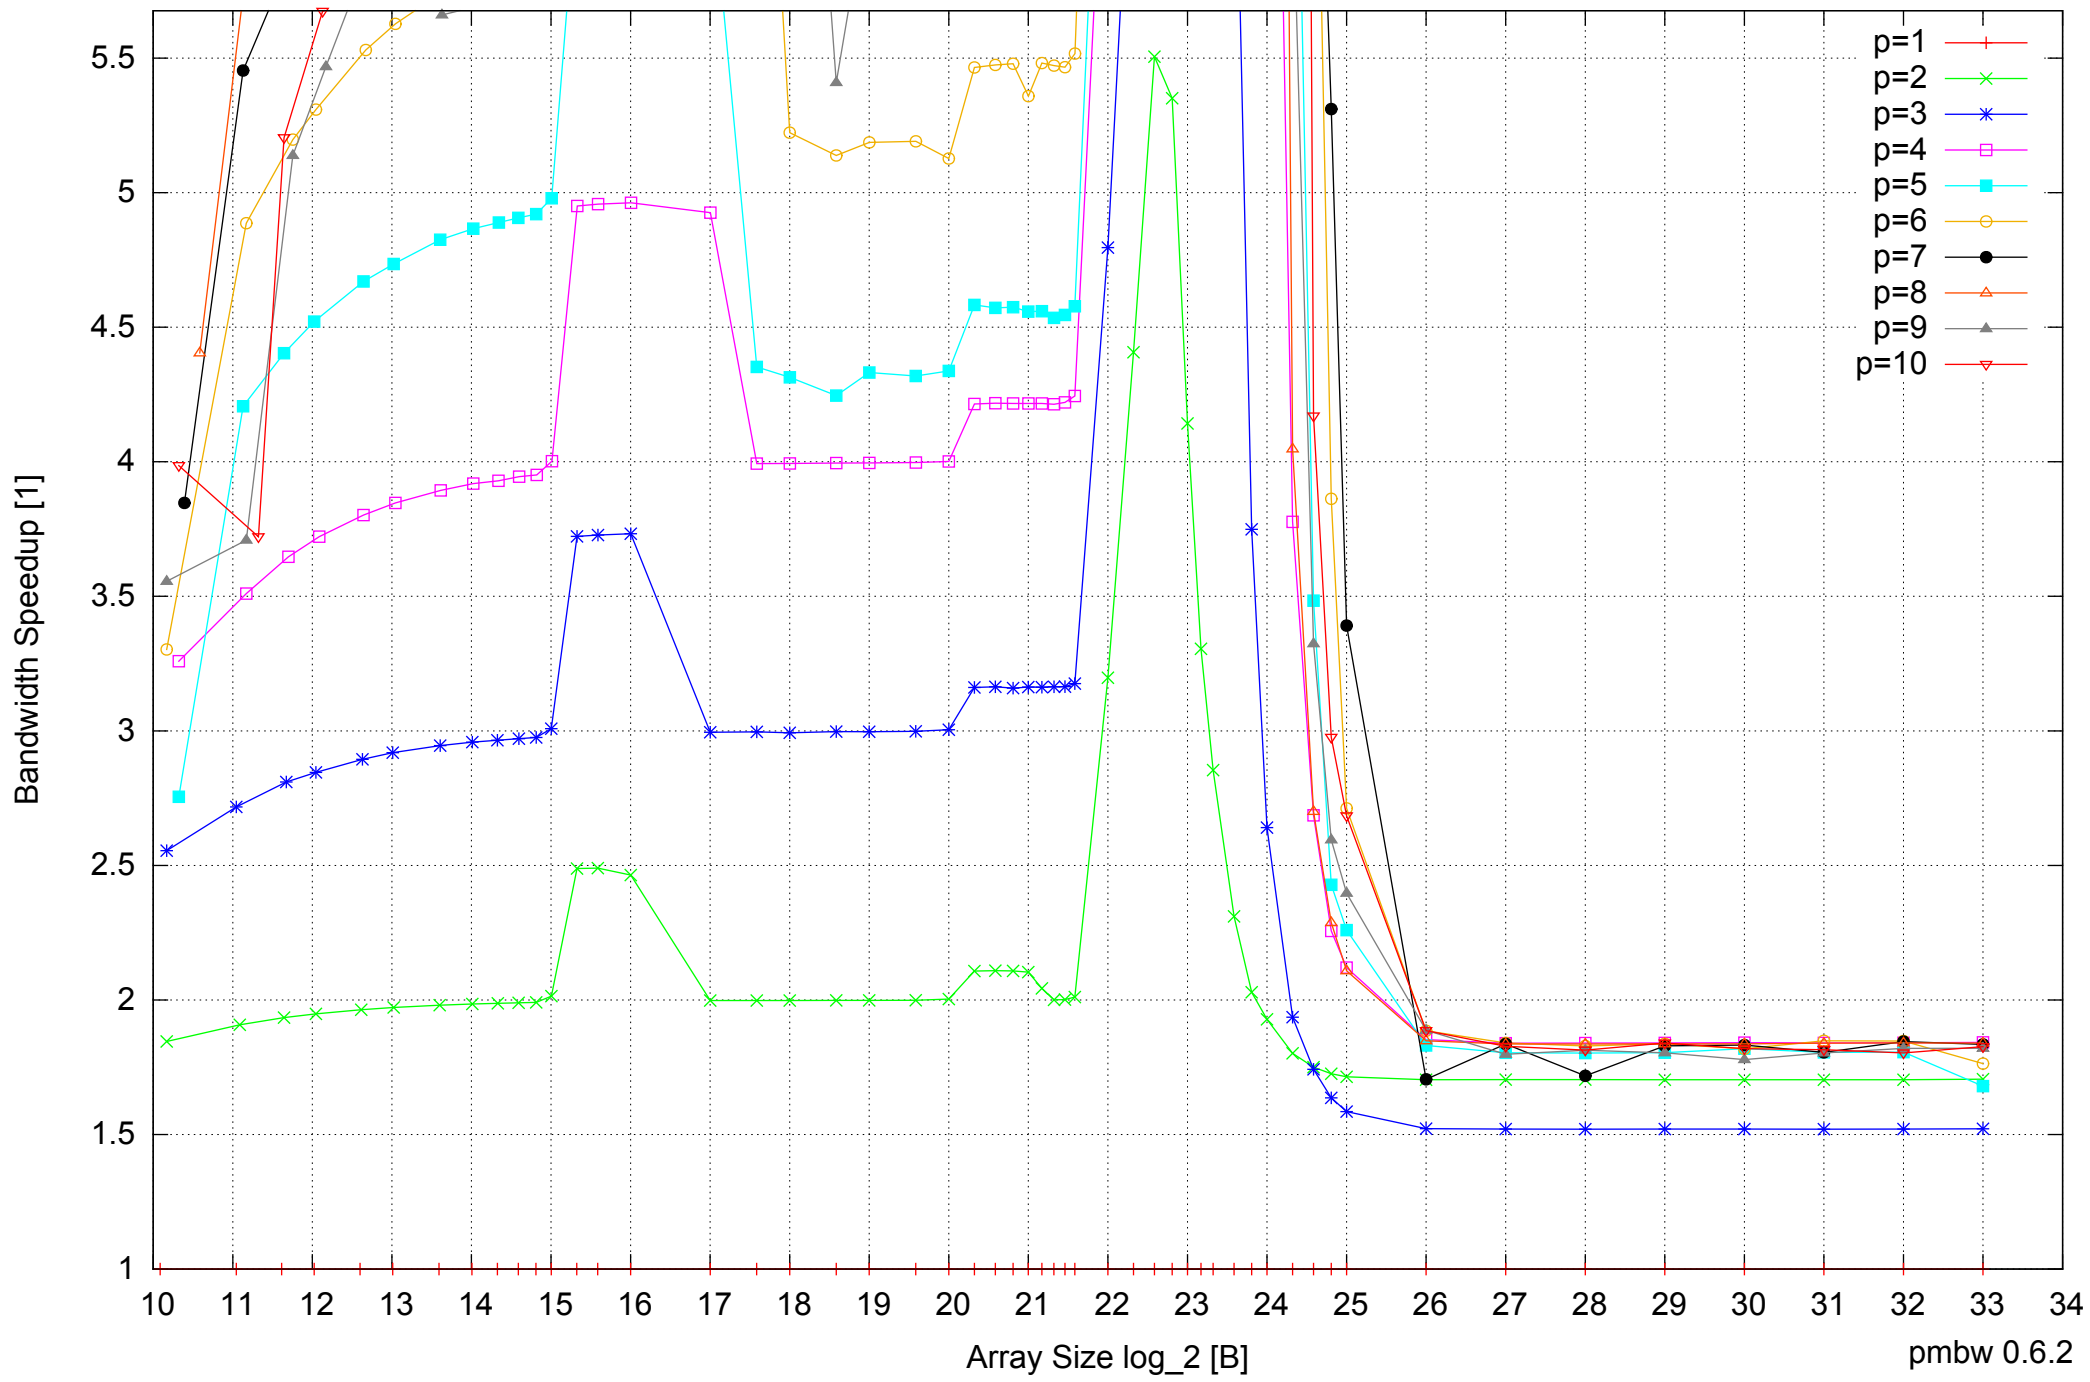

Intel Xeon X5355 16GB - Parallel Memory Bandwidth - ScanRead64IndexSimpleLoop

Intel Xeon X5355 16GB - Speedup of Parallel Memory Bandwidth (enlarged) - ScanRead64IndexSimpleLoop

Intel Xeon X5355 16GB - Parallel Memory Bandwidth - ScanRead64IndexUnrollLoop

Intel Xeon X5355 16GB - Parallel Memory Access Time - ScanWrite32PtrSimpleLoop

Intel Xeon X5355 16GB - Speedup of Parallel Memory Bandwidth (enlarged) - ScanWrite32PtrSimpleLoop

Intel Xeon X5355 16GB - Parallel Memory Bandwidth - ScanRead32PtrSimpleLoop