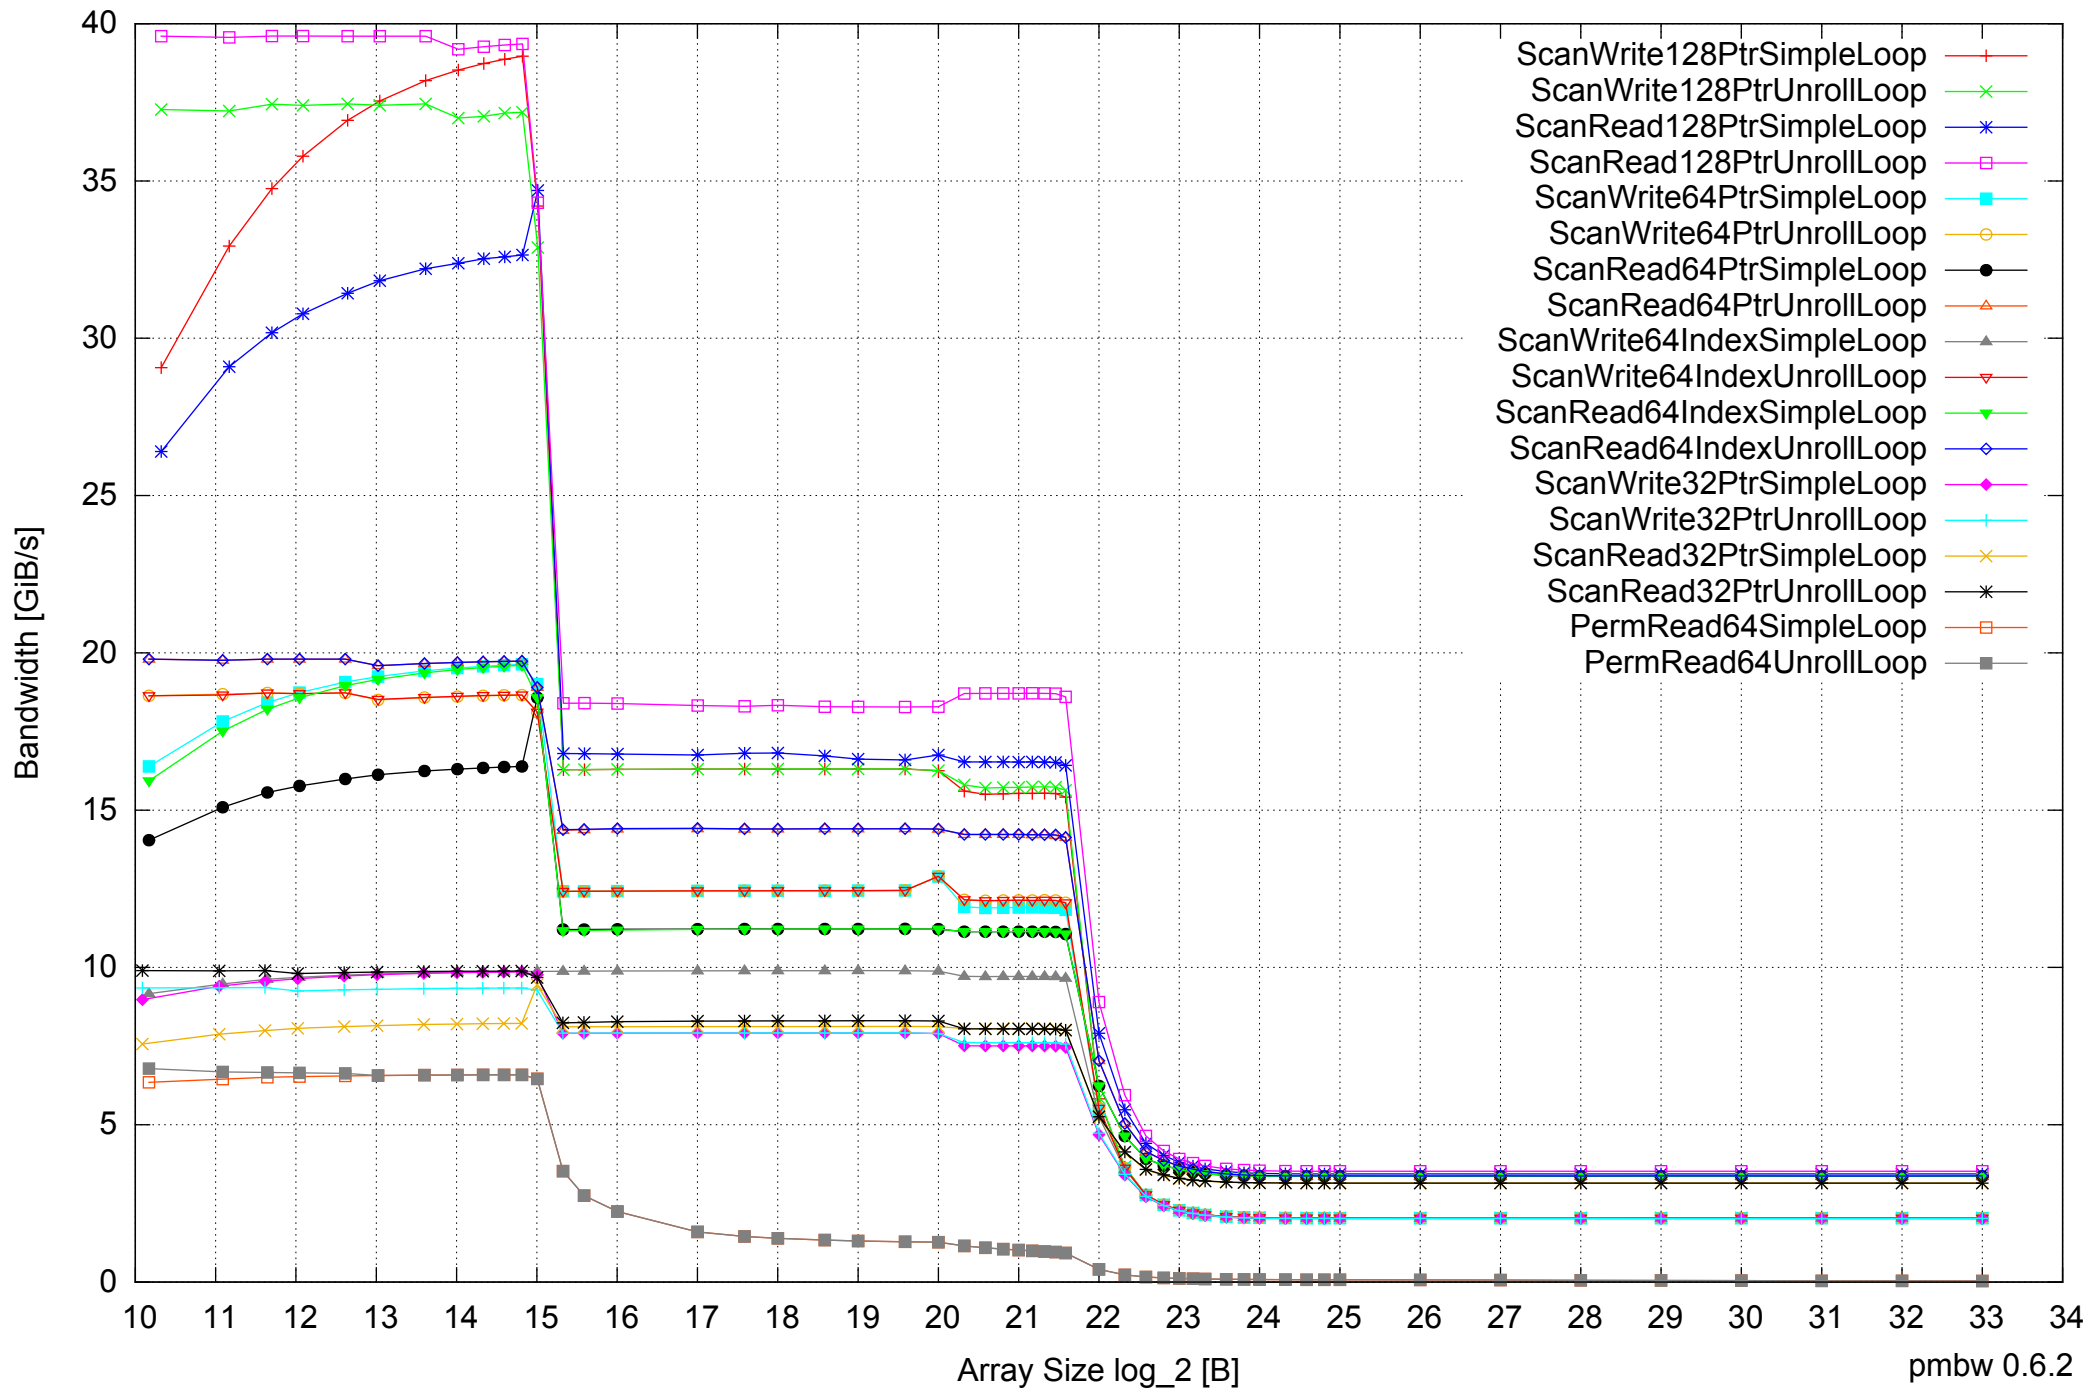

Intel Xeon X5355 16GB - One Thread Memory Bandwidth

Intel Xeon X5355 16GB - One Thread Memory Latency (excluding Permutation)

Intel Xeon X5355 16GB - One Thread Memory Bandwidth (only 64-bit Reads)

Intel Xeon X5355 16GB - Parallel Memory Bandwidth - ScanWrite128PtrSimpleLoop

Intel Xeon X5355 16GB - Parallel Memory Access Time - ScanWrite128PtrSimpleLoop

Intel Xeon X5355 16GB - Speedup of Parallel Memory Bandwidth (enlarged) - ScanWrite128PtrSimpleLoop

Intel Xeon X5355 16GB - Parallel Memory Access Time - ScanWrite128PtrUnrollLoop

Intel Xeon X5355 16GB - Speedup of Parallel Memory Bandwidth - ScanWrite128PtrUnrollLoop

Intel Xeon X5355 16GB - Parallel Memory Bandwidth - ScanRead128PtrSimpleLoop

Intel Xeon X5355 16GB - Parallel Memory Access Time - ScanRead128PtrSimpleLoop

Intel Xeon X5355 16GB - Speedup of Parallel Memory Bandwidth (enlarged) - ScanRead128PtrSimpleLoop

Intel Xeon X5355 16GB - Parallel Memory Bandwidth - ScanRead128PtrUnrollLoop

Intel Xeon X5355 16GB - Parallel Memory Access Time - ScanRead128PtrUnrollLoop