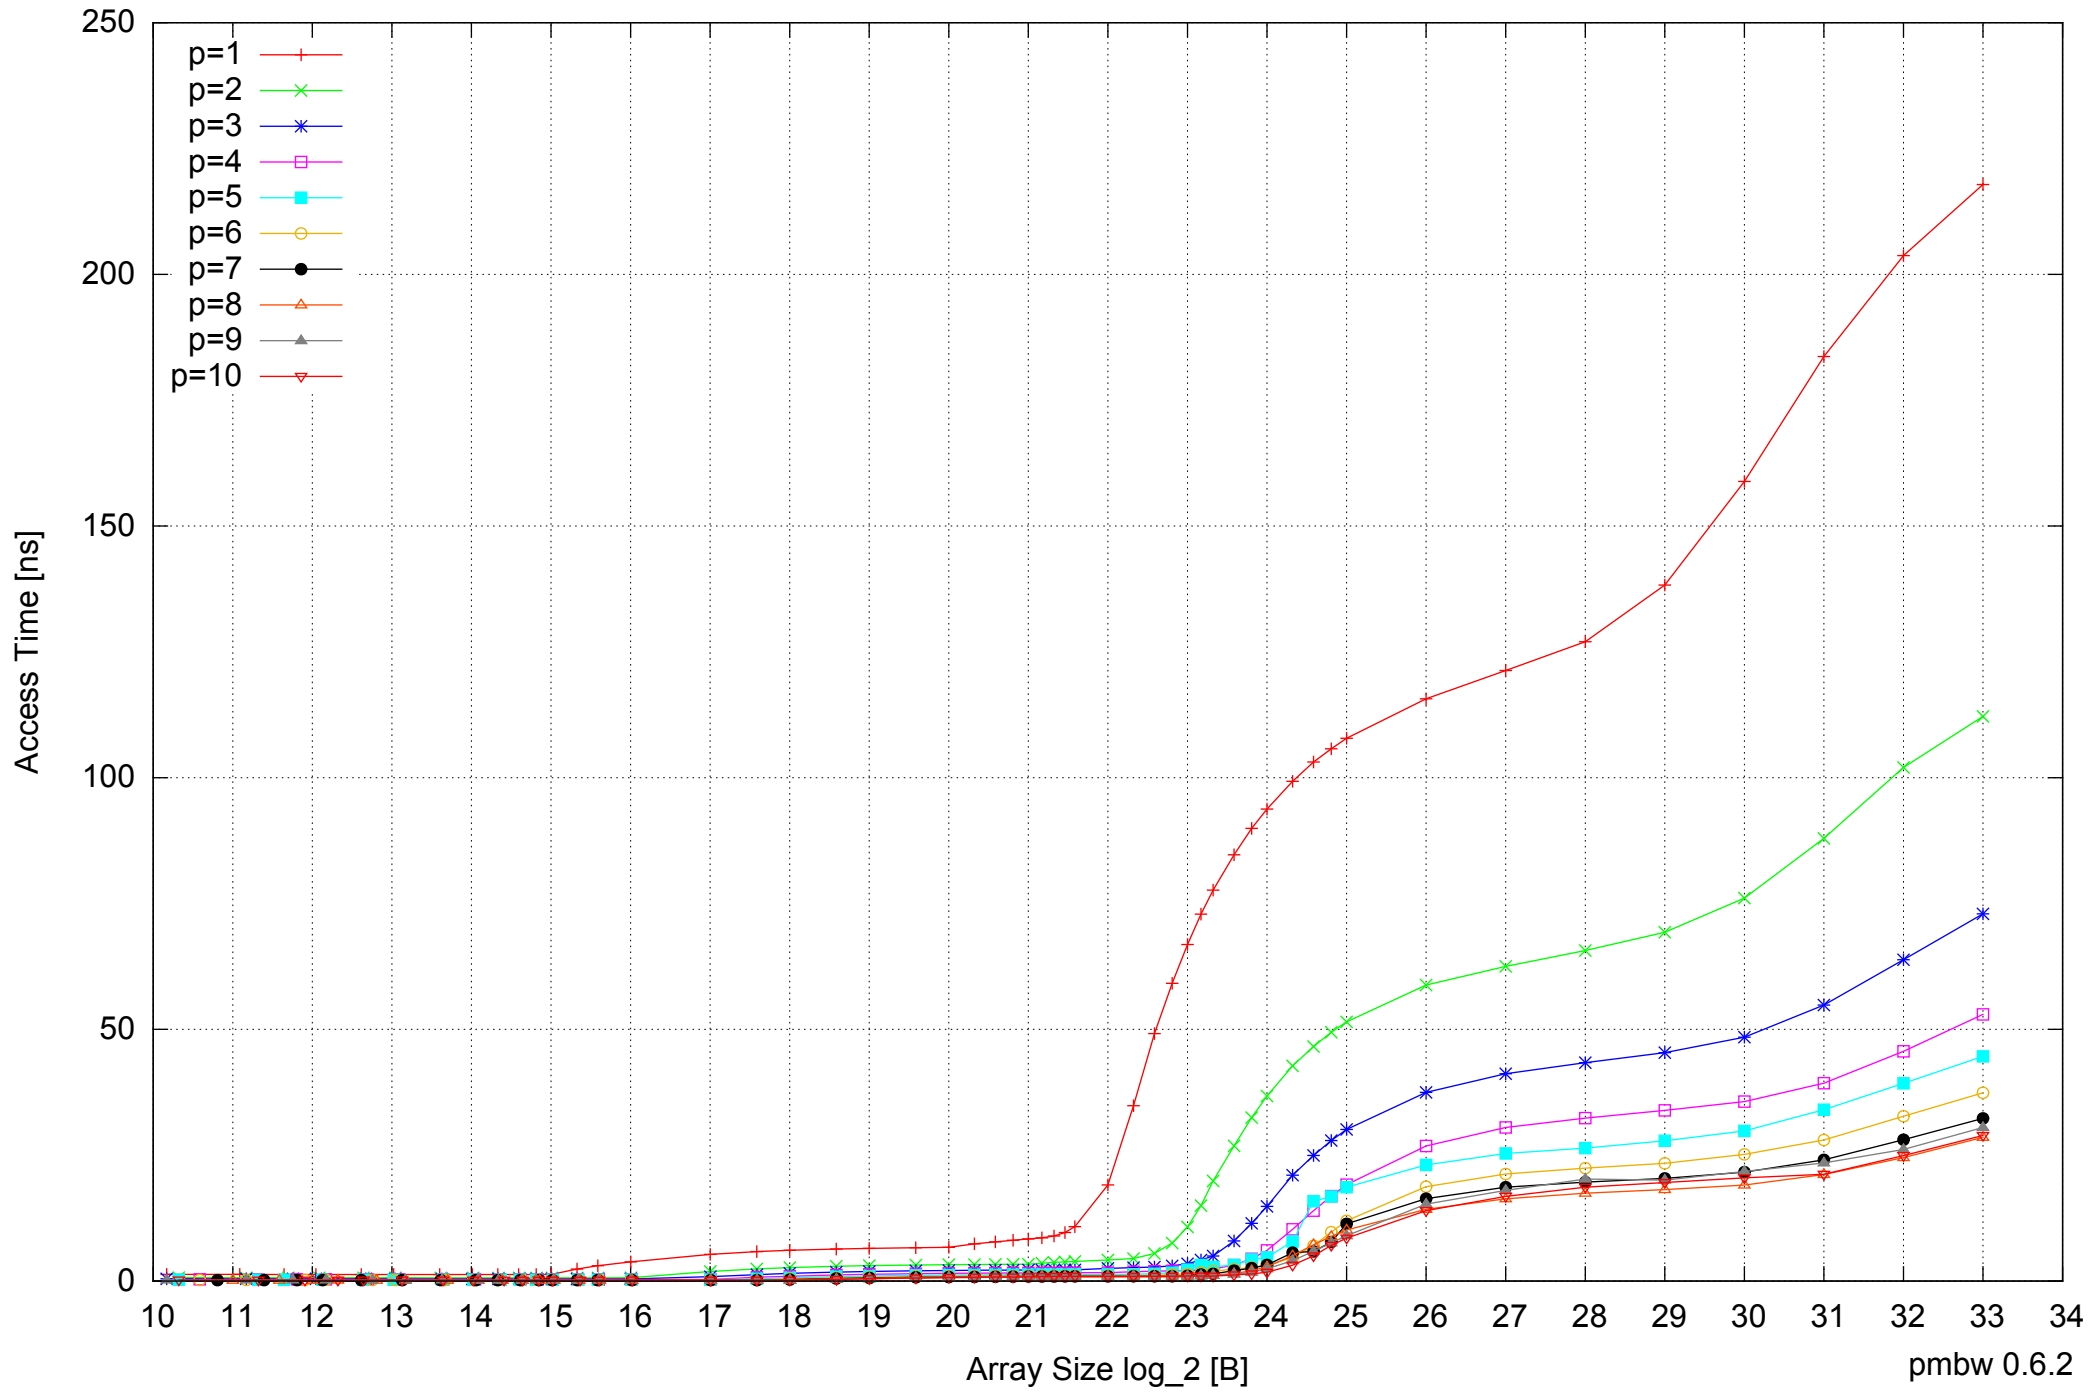

Intel Xeon E5345 16GB - Parallel Memory Access Time - ScanRead32PtrUnrollLoop

Intel Xeon E5345 16GB - Speedup of Parallel Memory Bandwidth - ScanRead32PtrUnrollLoop

Intel Xeon E5345 16GB - Speedup of Parallel Memory Bandwidth (enlarged) - ScanRead32PtrUnrollLoop

Intel Xeon E5345 16GB - Parallel Memory Bandwidth - PermRead64SimpleLoop

Intel Xeon E5345 16GB - Parallel Memory Access Time - PermRead64SimpleLoop

Intel Xeon E5345 16GB - Speedup of Parallel Memory Bandwidth (enlarged) - PermRead64SimpleLoop