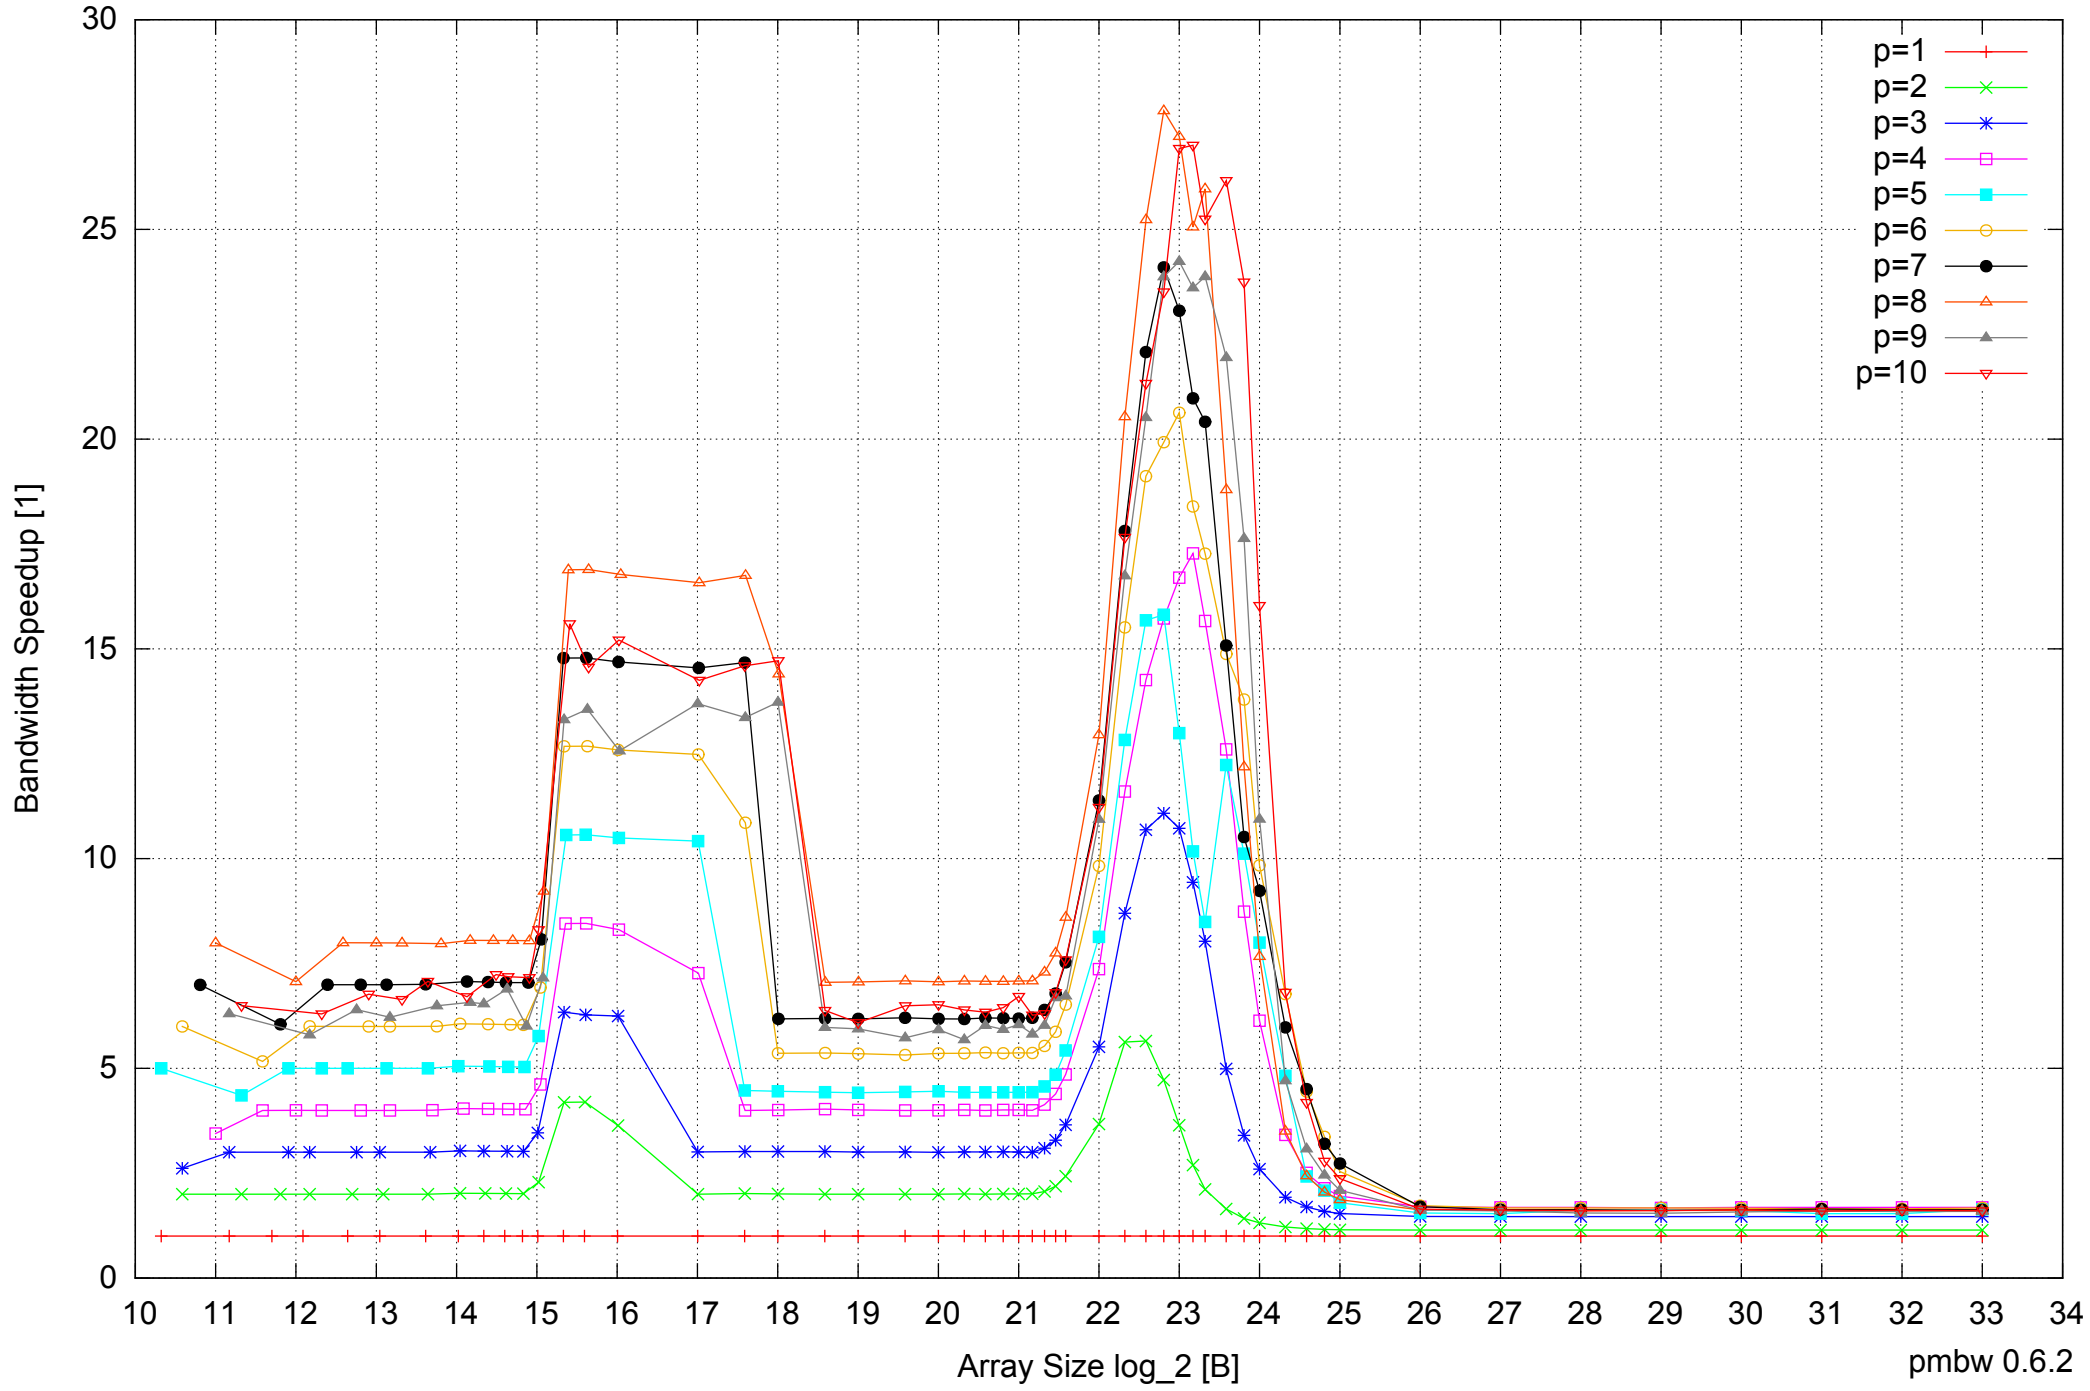

Intel Xeon E5345 16GB - Parallel Memory Access Time - ScanWrite128PtrUnrollLoop

Intel Xeon E5345 16GB - Speedup of Parallel Memory Bandwidth (enlarged) - ScanWrite128PtrUnrollLoop

Intel Xeon E5345 16GB - Parallel Memory Bandwidth - ScanRead128PtrSimpleLoop

Intel Xeon E5345 16GB - Speedup of Parallel Memory Bandwidth - ScanRead128PtrSimpleLoop

Intel Xeon E5345 16GB - Speedup of Parallel Memory Bandwidth (enlarged) - ScanRead128PtrSimpleLoop

Intel Xeon E5345 16GB - Speedup of Parallel Memory Bandwidth - ScanRead128PtrUnrollLoop

Intel Xeon E5345 16GB - Speedup of Parallel Memory Bandwidth (enlarged) - ScanRead128PtrUnrollLoop

Intel Xeon E5345 16GB - Parallel Memory Bandwidth - ScanWrite64PtrSimpleLoop

Intel Xeon E5345 16GB - Parallel Memory Access Time - ScanWrite64PtrSimpleLoop