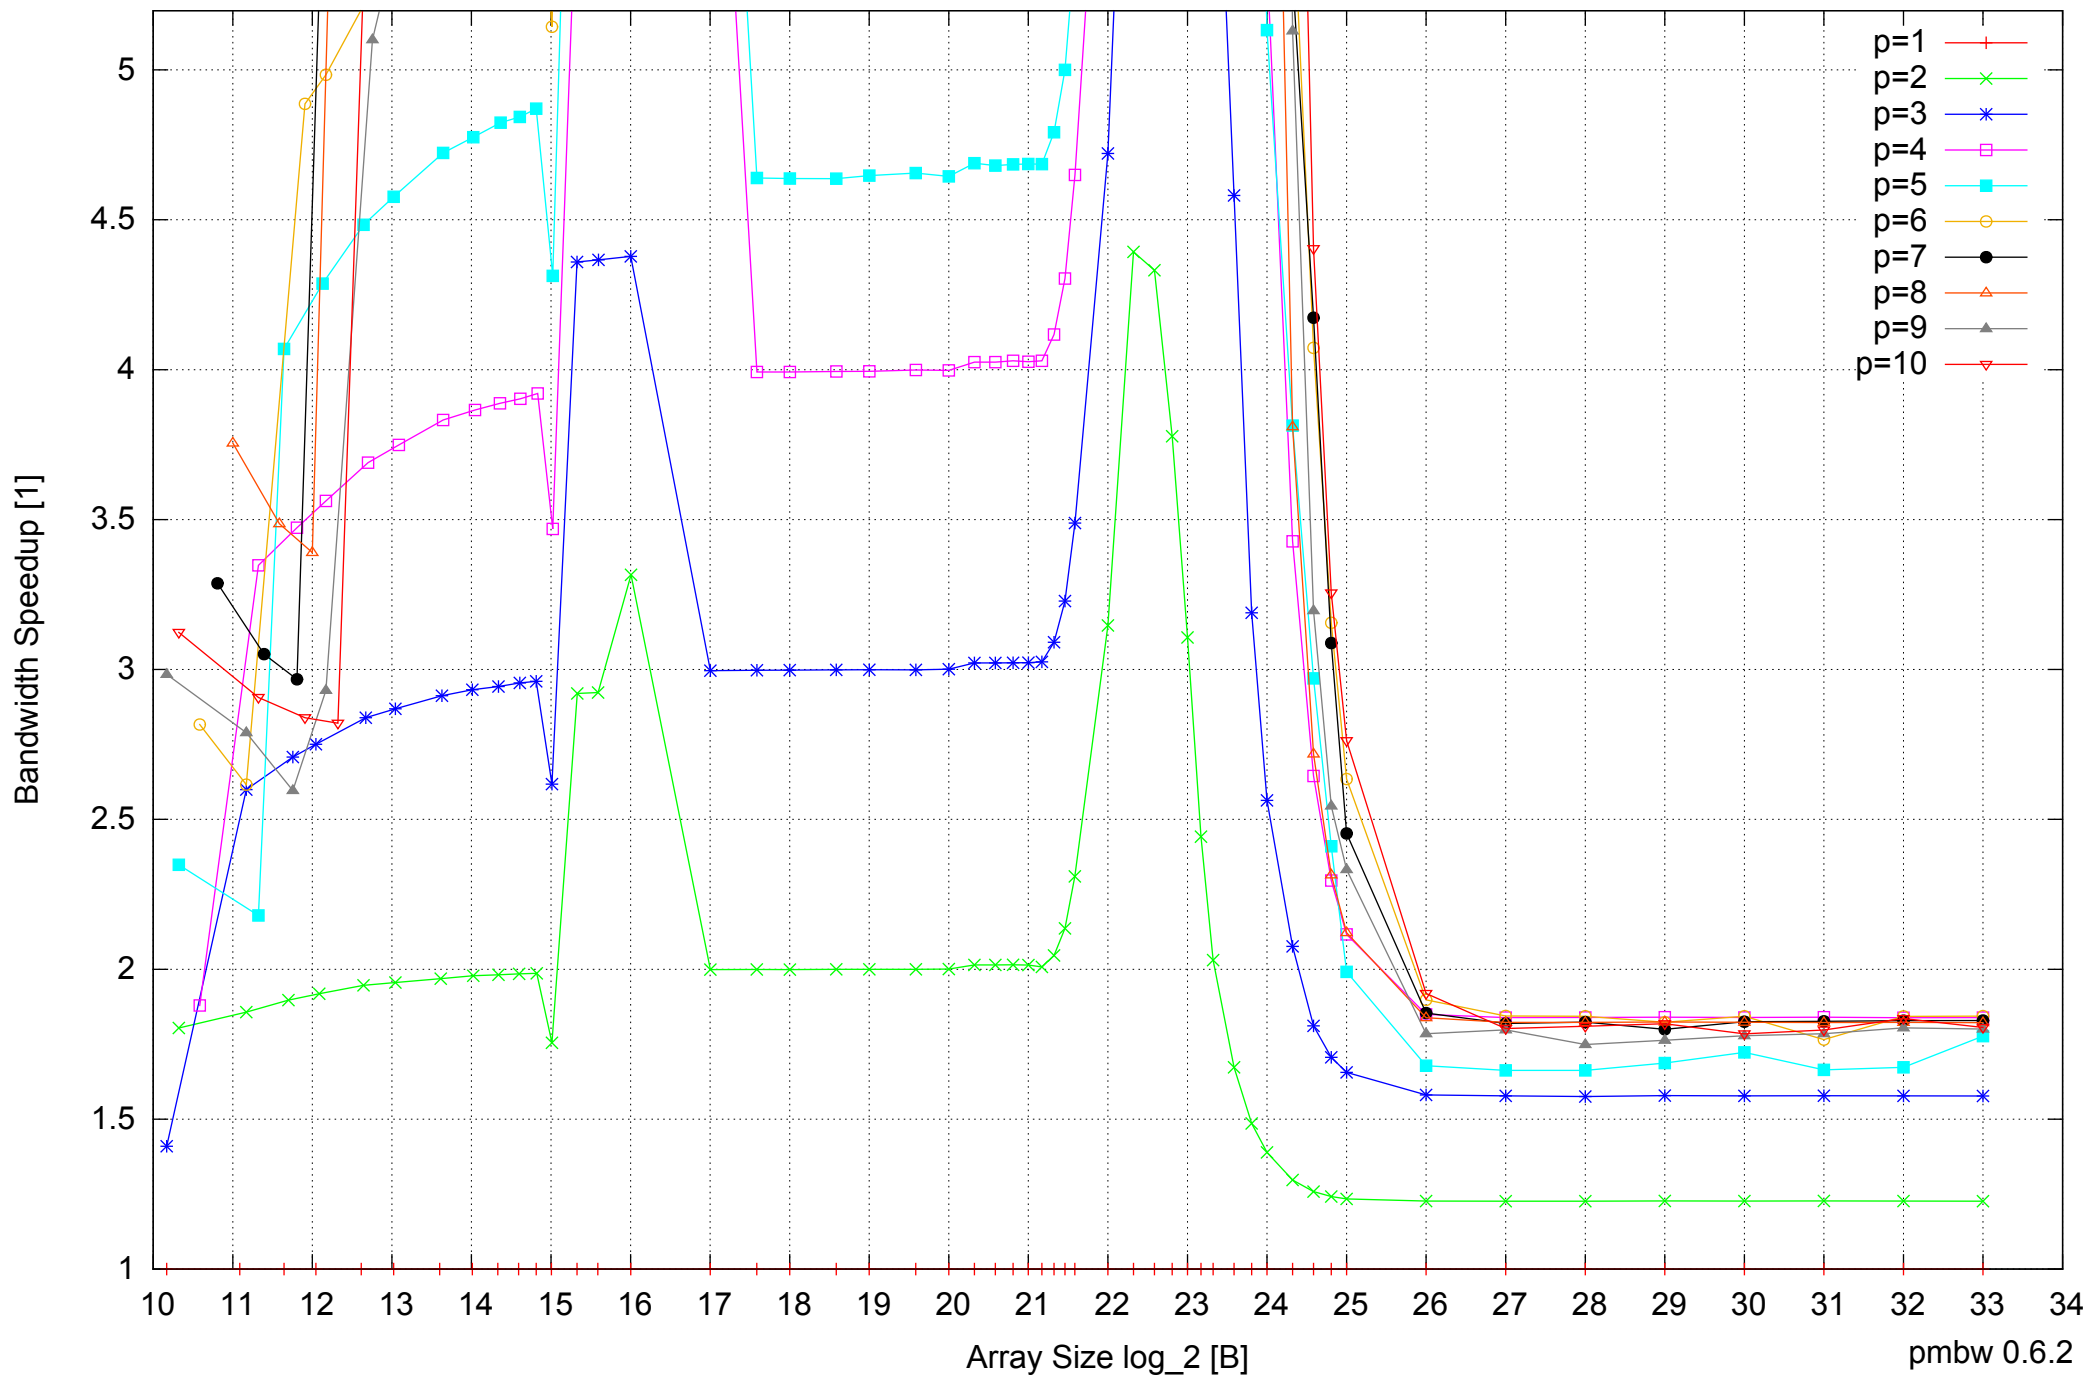

Intel Xeon E5345 16GB - Speedup of Parallel Memory Bandwidth - ScanWrite64PtrSimpleLoop

Intel Xeon E5345 16GB - Parallel Memory Access Time - ScanWrite64PtrUnrollLoop

Intel Xeon E5345 16GB - Speedup of Parallel Memory Bandwidth (enlarged) - ScanWrite64PtrUnrollLoop

Intel Xeon E5345 16GB - Parallel Memory Bandwidth - ScanRead64PtrSimpleLoop

Intel Xeon E5345 16GB - Speedup of Parallel Memory Bandwidth (enlarged) - ScanRead64PtrSimpleLoop

Intel Xeon E5345 16GB - Speedup of Parallel Memory Bandwidth (enlarged) - ScanRead64PtrUnrollLoop