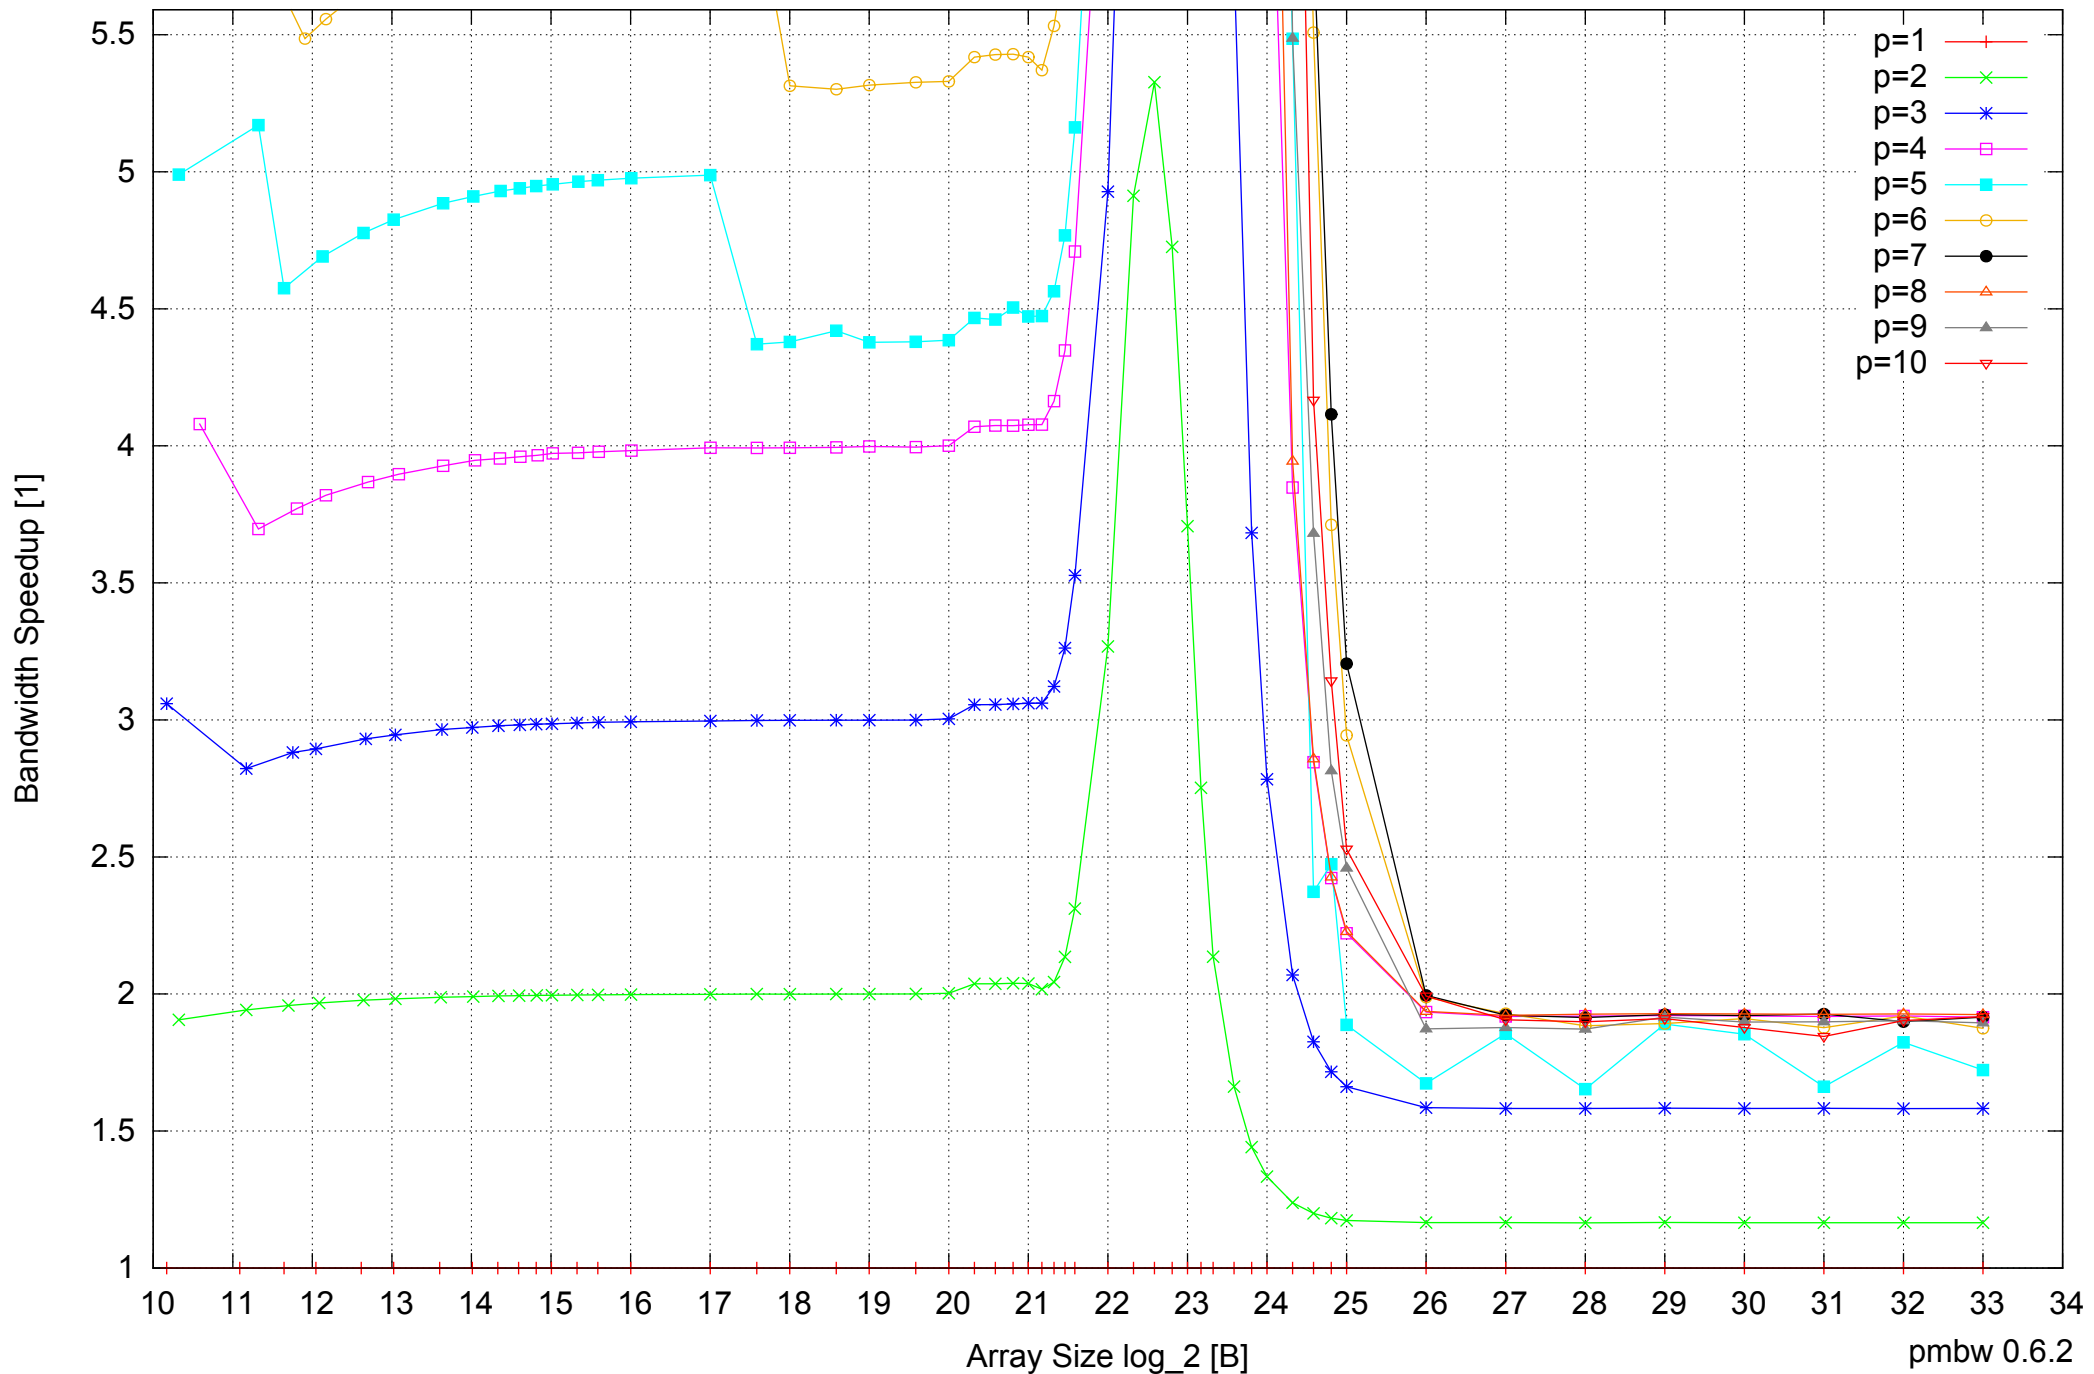

Intel Xeon E5345 16GB - Speedup of Parallel Memory Bandwidth - ScanWrite64PtrSimpleLoop

Intel Xeon E5345 16GB - Parallel Memory Access Time - ScanWrite64PtrUnrollLoop

Intel Xeon E5345 16GB - Speedup of Parallel Memory Bandwidth (enlarged) - ScanWrite64PtrUnrollLoop

Intel Xeon E5345 16GB - Parallel Memory Bandwidth - ScanRead64PtrSimpleLoop

Intel Xeon E5345 16GB - Speedup of Parallel Memory Bandwidth (enlarged) - ScanRead64PtrSimpleLoop

Intel Xeon E5345 16GB - Speedup of Parallel Memory Bandwidth (enlarged) - ScanRead64PtrUnrollLoop

Intel Xeon E5345 16GB - Parallel Memory Access Time - ScanWrite64IndexSimpleLoop

Intel Xeon E5345 16GB - Speedup of Parallel Memory Bandwidth (enlarged) - ScanWrite64IndexSimpleLoop

Intel Xeon E5345 16GB - Parallel Memory Access Time - ScanWrite64IndexUnrollLoop