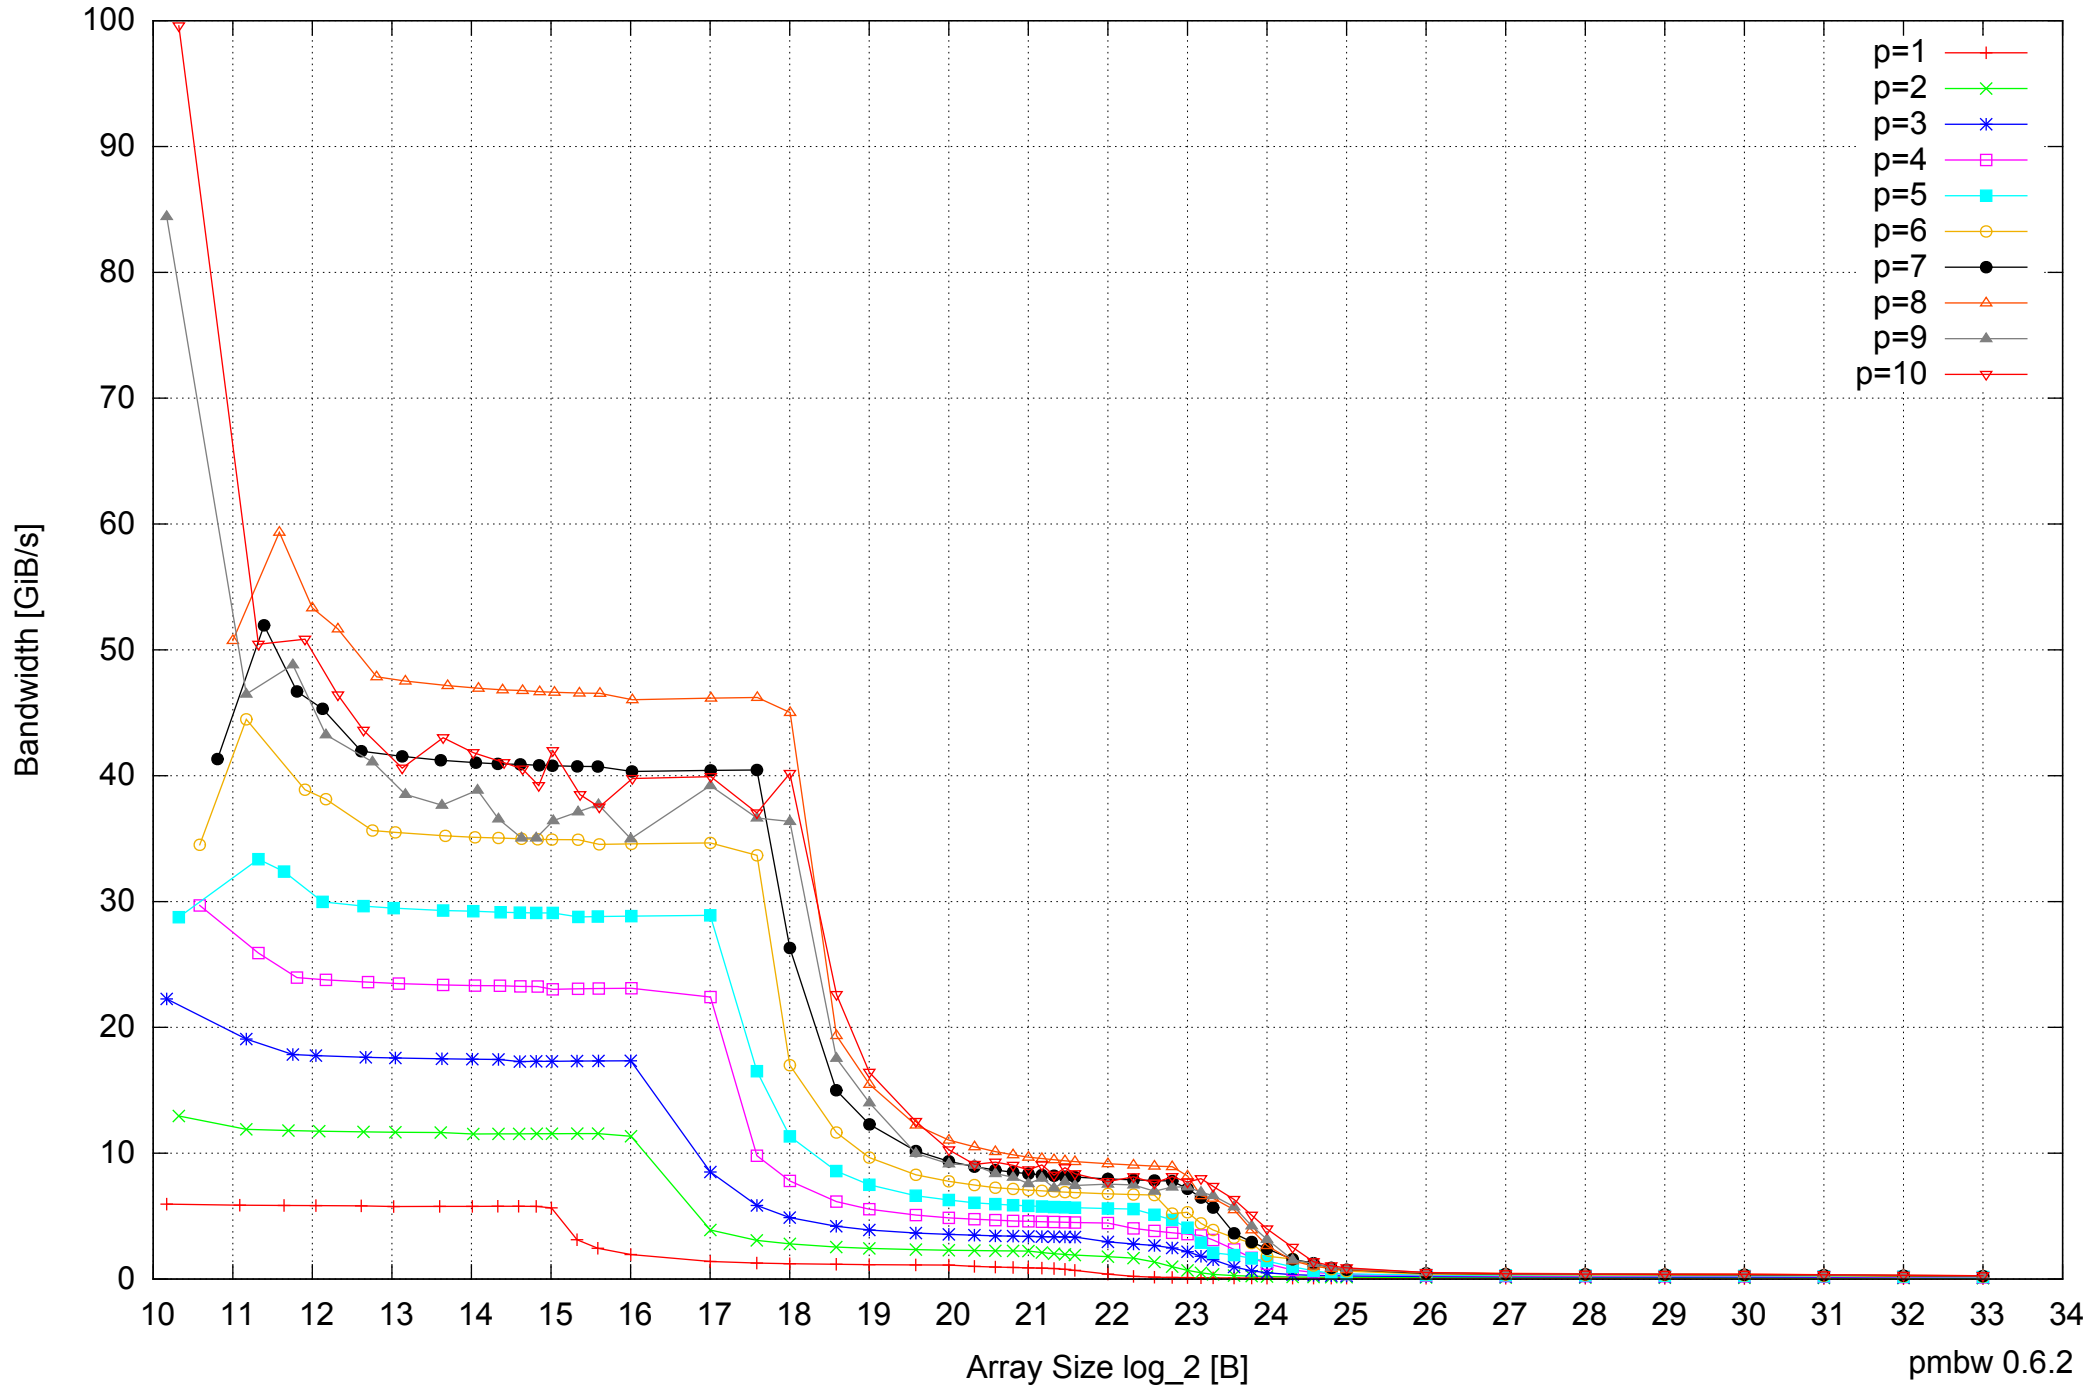

Intel Xeon E5345 16GB - Parallel Memory Access Time - ScanRead32PtrUnrollLoop

Intel Xeon E5345 16GB - Speedup of Parallel Memory Bandwidth - ScanRead32PtrUnrollLoop

Intel Xeon E5345 16GB - Speedup of Parallel Memory Bandwidth (enlarged) - ScanRead32PtrUnrollLoop

Intel Xeon E5345 16GB - Parallel Memory Bandwidth - PermRead64SimpleLoop

Intel Xeon E5345 16GB - Parallel Memory Access Time - PermRead64SimpleLoop

Intel Xeon E5345 16GB - Speedup of Parallel Memory Bandwidth (enlarged) - PermRead64SimpleLoop

Intel Xeon E5345 16GB - Parallel Memory Bandwidth - PermRead64UnrollLoop

Intel Xeon E5345 16GB - Parallel Memory Access Time - PermRead64UnrollLoop

Intel Xeon E5345 16GB - Speedup of Parallel Memory Bandwidth - PermRead64UnrollLoop