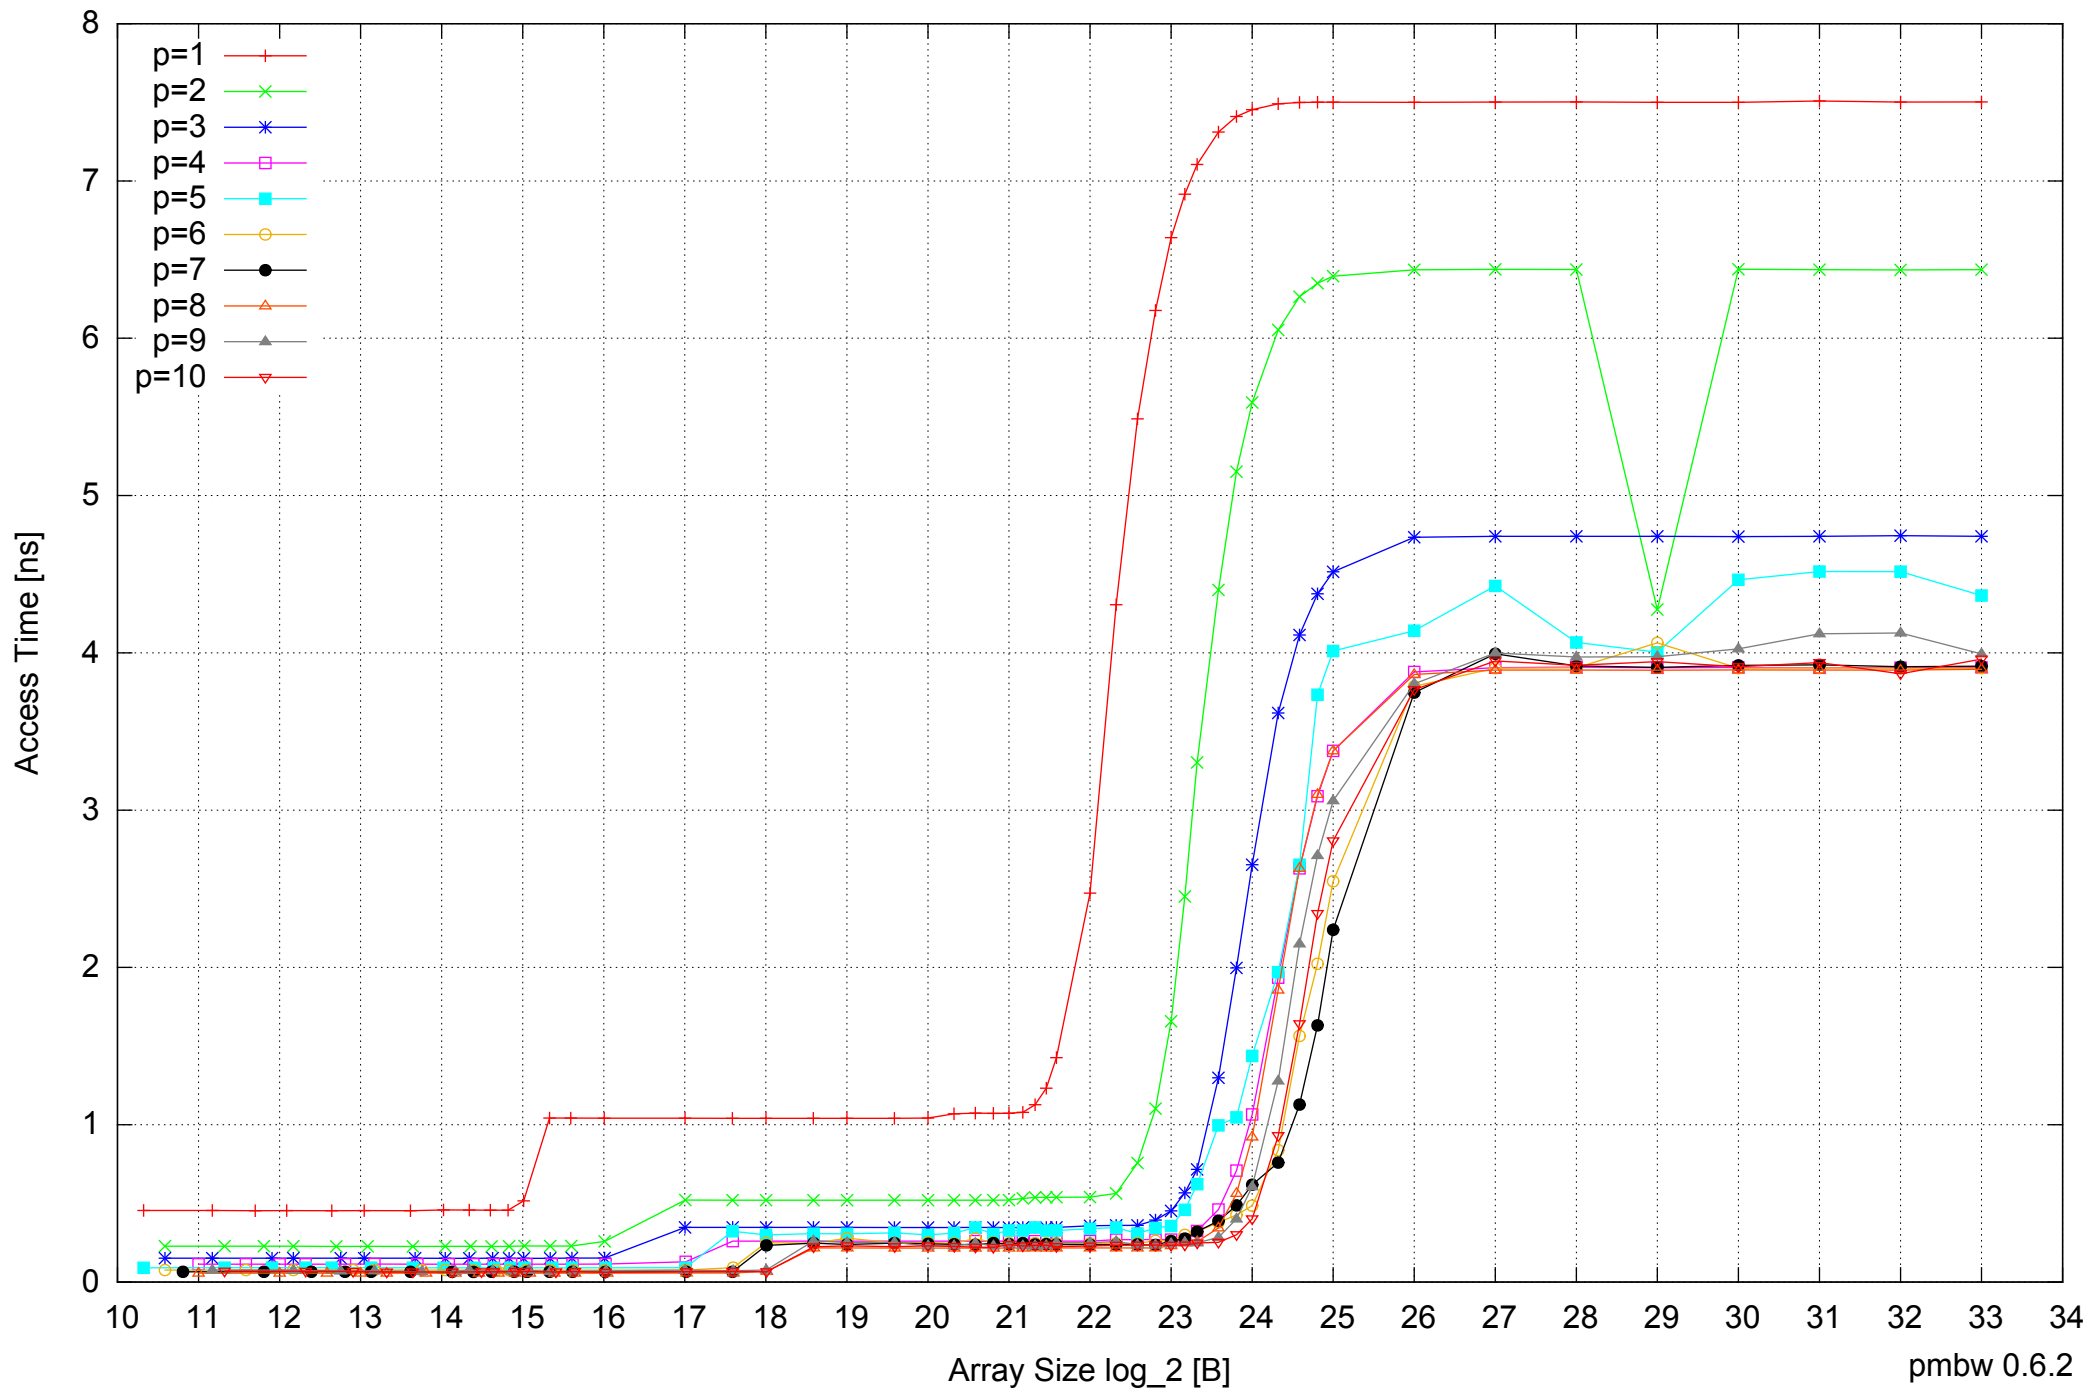

Intel Xeon E5345 16GB - One Thread Memory Bandwidth

Intel Xeon E5345 16GB - One Thread Memory Latency (Access Time)

Intel Xeon E5345 16GB - One Thread Memory Latency (excluding Permutation)

Intel Xeon E5345 16GB - One Thread Memory Bandwidth (only 64-bit Reads)

Intel Xeon E5345 16GB - Parallel Memory Bandwidth - ScanWrite128PtrSimpleLoop

Intel Xeon E5345 16GB - Parallel Memory Access Time - ScanWrite128PtrSimpleLoop

Intel Xeon E5345 16GB - Speedup of Parallel Memory Bandwidth - ScanWrite128PtrSimpleLoop

Intel Xeon E5345 16GB - Parallel Memory Access Time - ScanWrite128PtrUnrollLoop

Intel Xeon E5345 16GB - Speedup of Parallel Memory Bandwidth (enlarged) - ScanWrite128PtrUnrollLoop

Intel Xeon E5345 16GB - Parallel Memory Bandwidth - ScanRead128PtrSimpleLoop