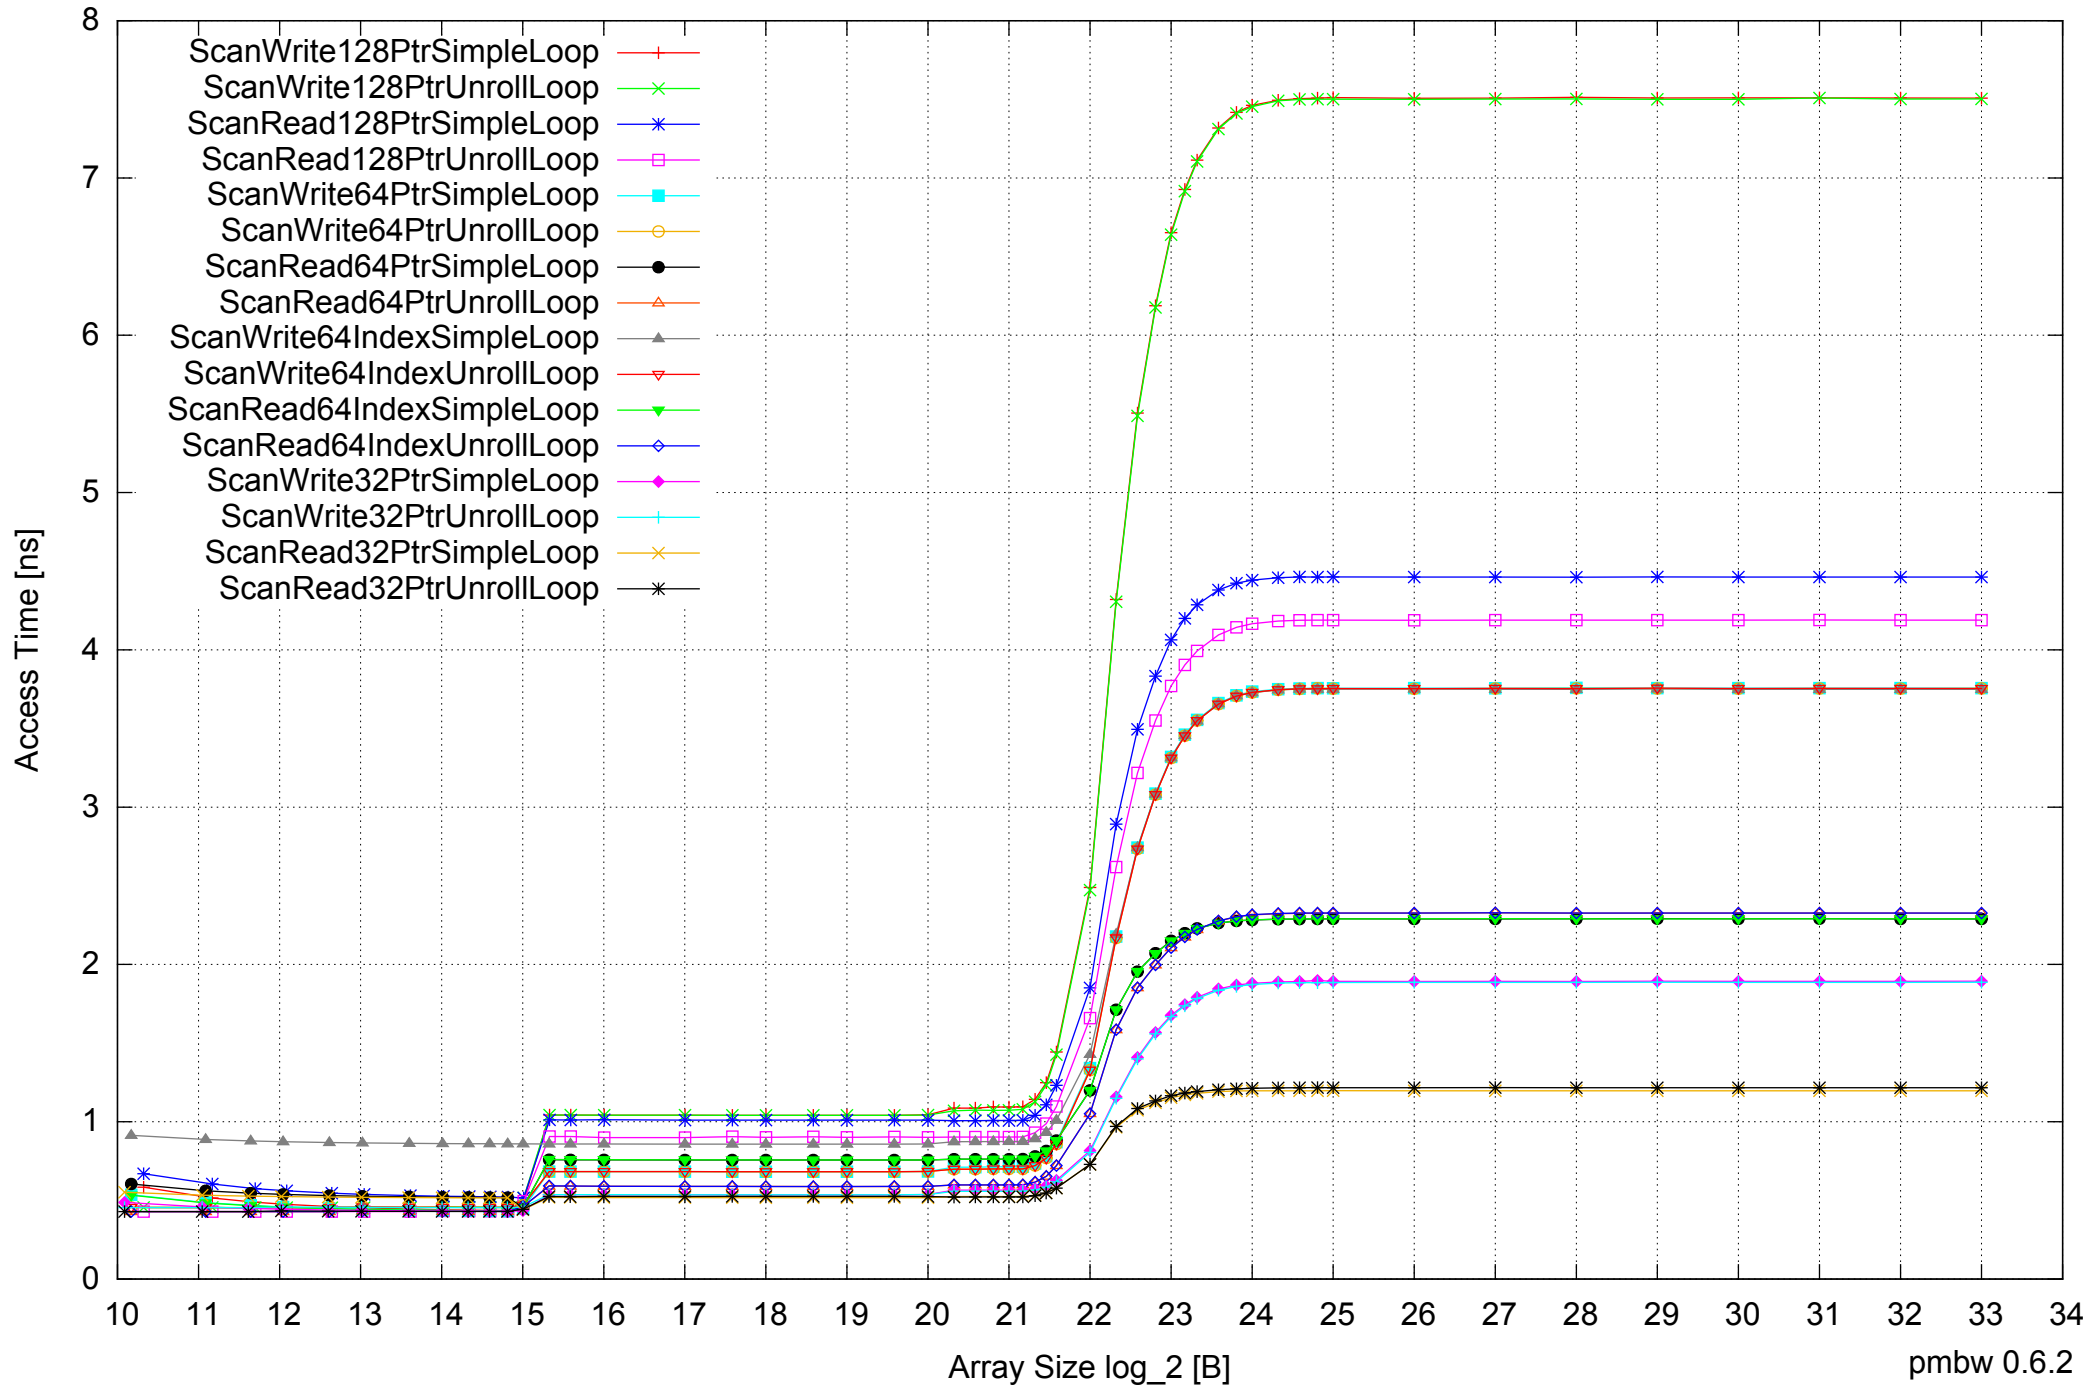

Intel Xeon E5345 16GB - One Thread Memory Bandwidth

Intel Xeon E5345 16GB - One Thread Memory Latency (Access Time)

Intel Xeon E5345 16GB - One Thread Memory Latency (excluding Permutation)

Intel Xeon E5345 16GB - One Thread Memory Bandwidth (only 64-bit Reads)

Intel Xeon E5345 16GB - Parallel Memory Bandwidth - ScanWrite128PtrSimpleLoop

Intel Xeon E5345 16GB - Parallel Memory Access Time - ScanWrite128PtrSimpleLoop

Intel Xeon E5345 16GB - Speedup of Parallel Memory Bandwidth - ScanWrite128PtrSimpleLoop

Intel Xeon E5345 16GB - Parallel Memory Access Time - ScanWrite128PtrUnrollLoop

Intel Xeon E5345 16GB - Speedup of Parallel Memory Bandwidth (enlarged) - ScanWrite128PtrUnrollLoop

Intel Xeon E5345 16GB - Parallel Memory Bandwidth - ScanRead128PtrSimpleLoop