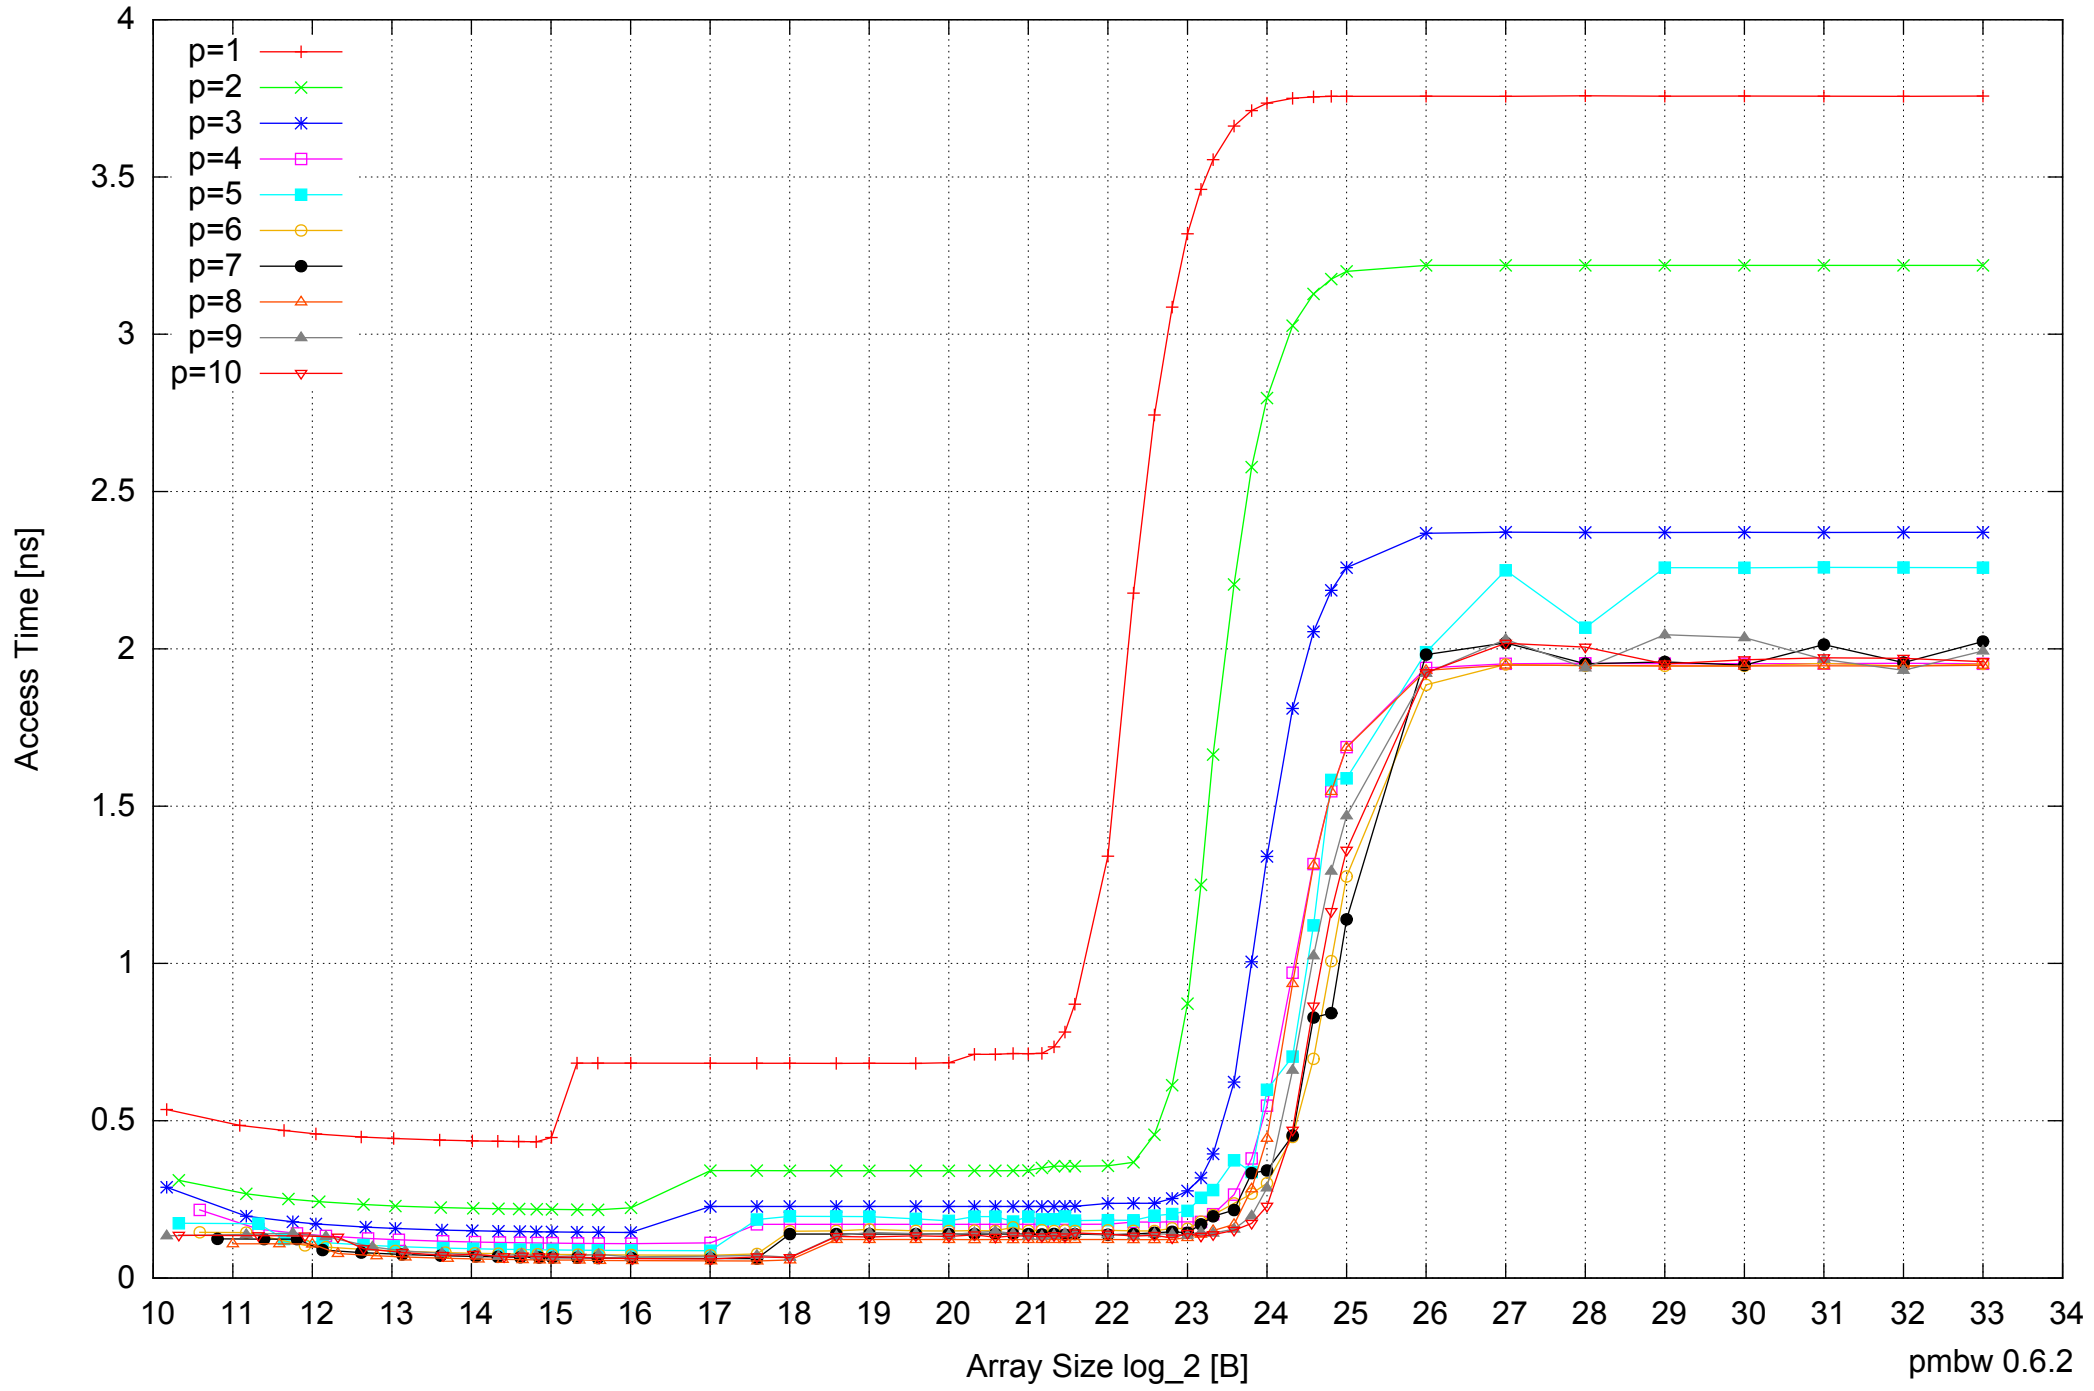

Intel Xeon E5345 16GB - Parallel Memory Access Time - ScanWrite128PtrUnrollLoop

Intel Xeon E5345 16GB - Speedup of Parallel Memory Bandwidth (enlarged) - ScanWrite128PtrUnrollLoop

Intel Xeon E5345 16GB - Parallel Memory Bandwidth - ScanRead128PtrSimpleLoop

Intel Xeon E5345 16GB - Speedup of Parallel Memory Bandwidth - ScanRead128PtrSimpleLoop

Intel Xeon E5345 16GB - Speedup of Parallel Memory Bandwidth (enlarged) - ScanRead128PtrSimpleLoop

Intel Xeon E5345 16GB - Speedup of Parallel Memory Bandwidth - ScanRead128PtrUnrollLoop

Intel Xeon E5345 16GB - Speedup of Parallel Memory Bandwidth (enlarged) - ScanRead128PtrUnrollLoop

Intel Xeon E5345 16GB - Parallel Memory Bandwidth - ScanWrite64PtrSimpleLoop

Intel Xeon E5345 16GB - Parallel Memory Access Time - ScanWrite64PtrSimpleLoop