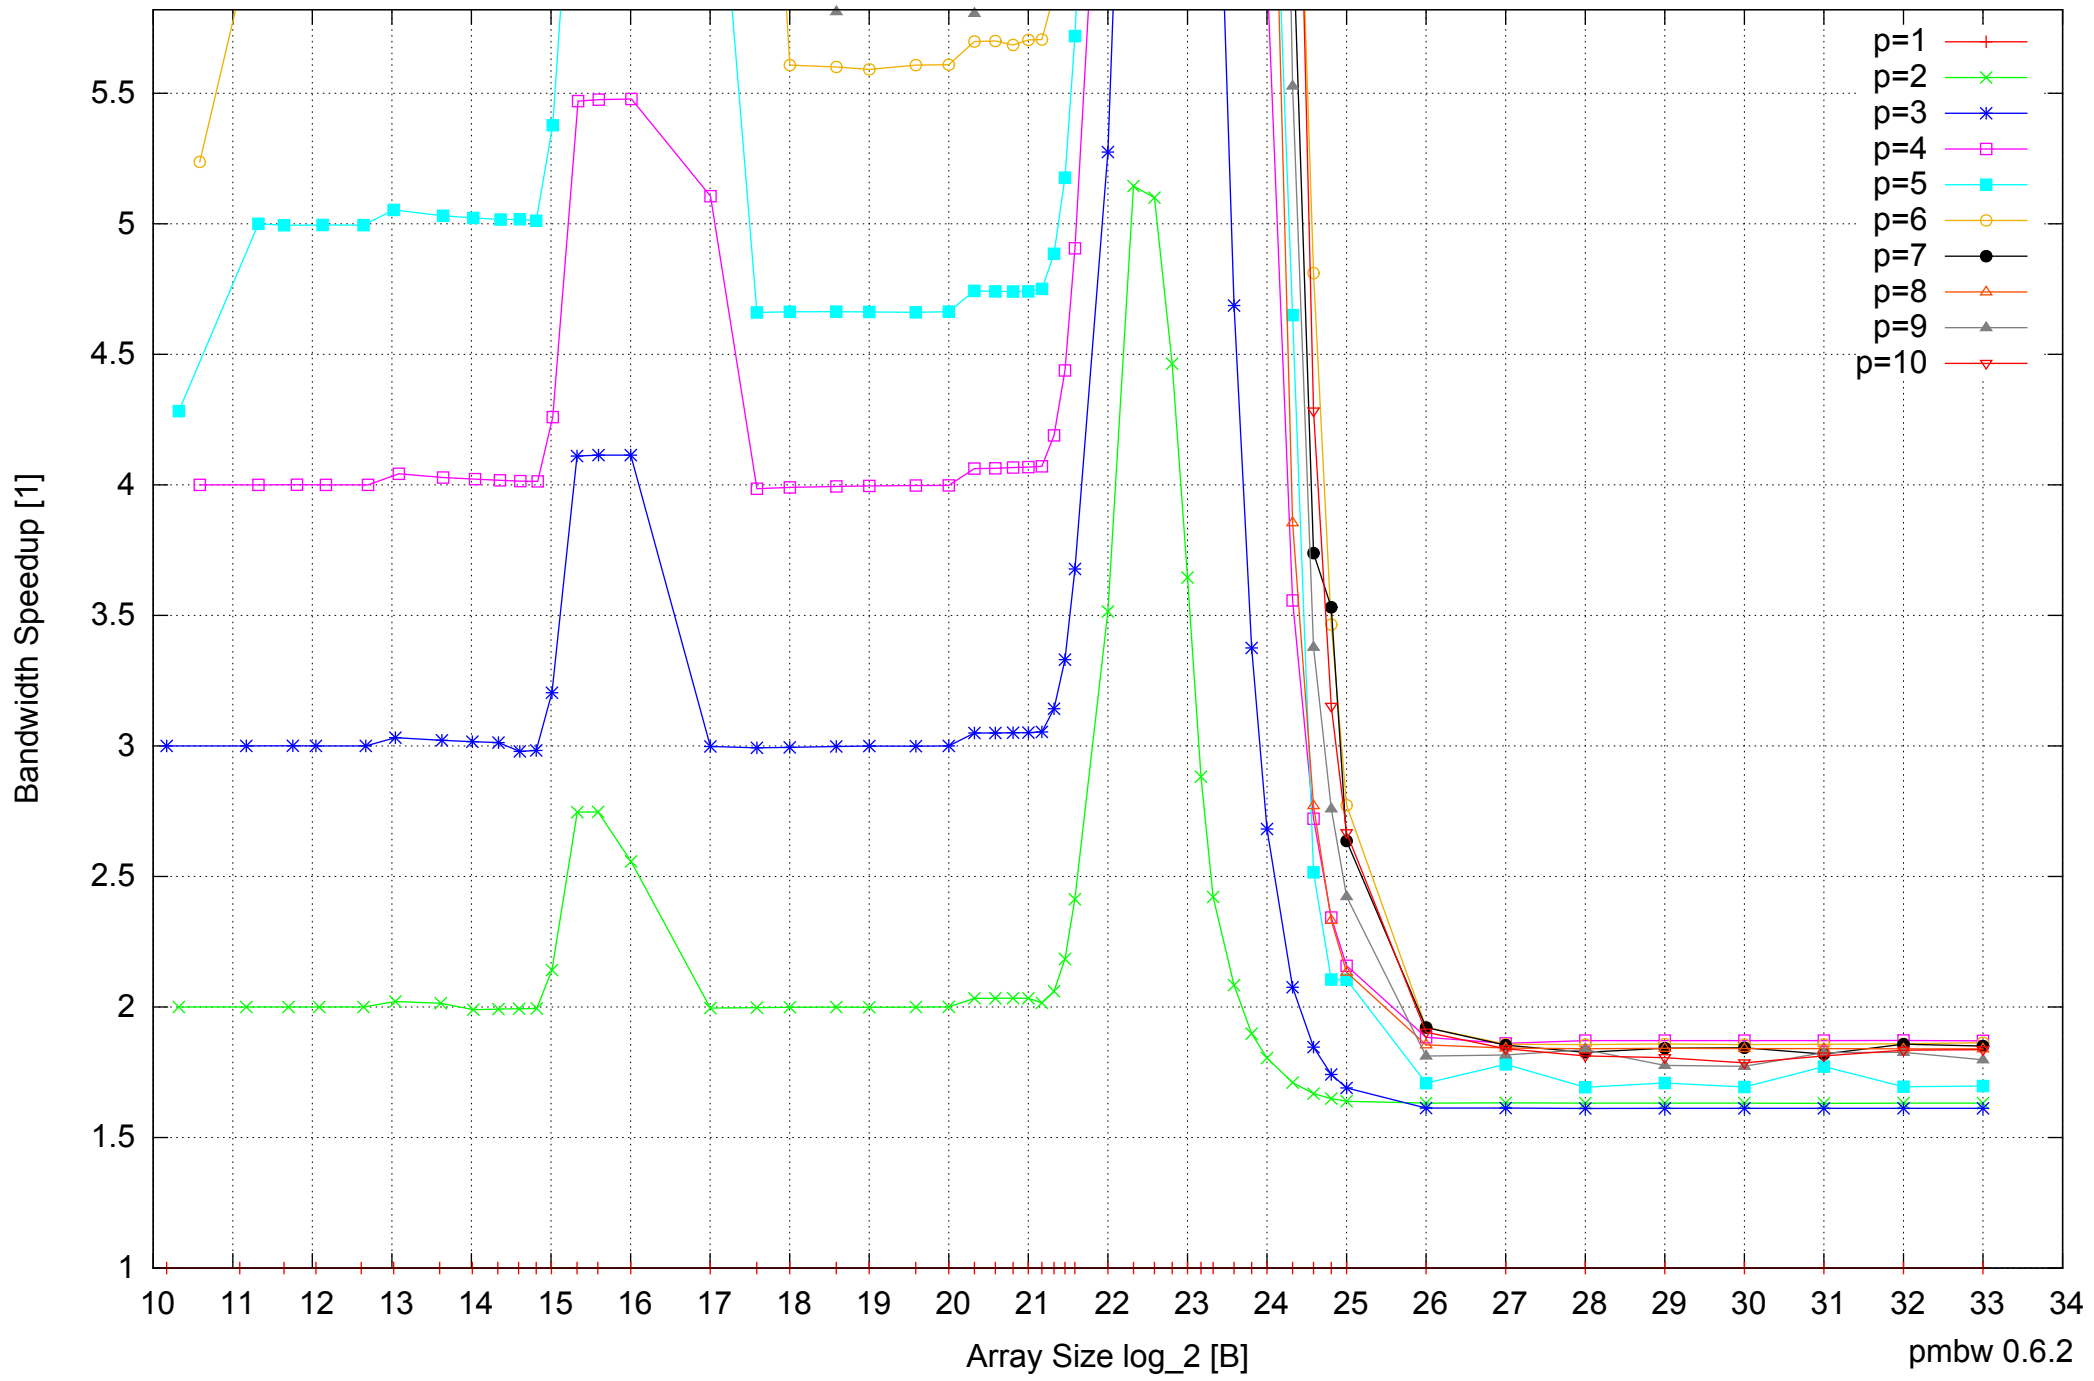

Intel Xeon E5345 16GB - Parallel Memory Bandwidth - ScanRead64PtrSimpleLoop

Intel Xeon E5345 16GB - Speedup of Parallel Memory Bandwidth (enlarged) - ScanRead64PtrSimpleLoop

Intel Xeon E5345 16GB - Speedup of Parallel Memory Bandwidth (enlarged) - ScanRead64PtrUnrollLoop

Intel Xeon E5345 16GB - Parallel Memory Access Time - ScanWrite64IndexSimpleLoop

Intel Xeon E5345 16GB - Speedup of Parallel Memory Bandwidth (enlarged) - ScanWrite64IndexSimpleLoop

Intel Xeon E5345 16GB - Parallel Memory Access Time - ScanWrite64IndexUnrollLoop