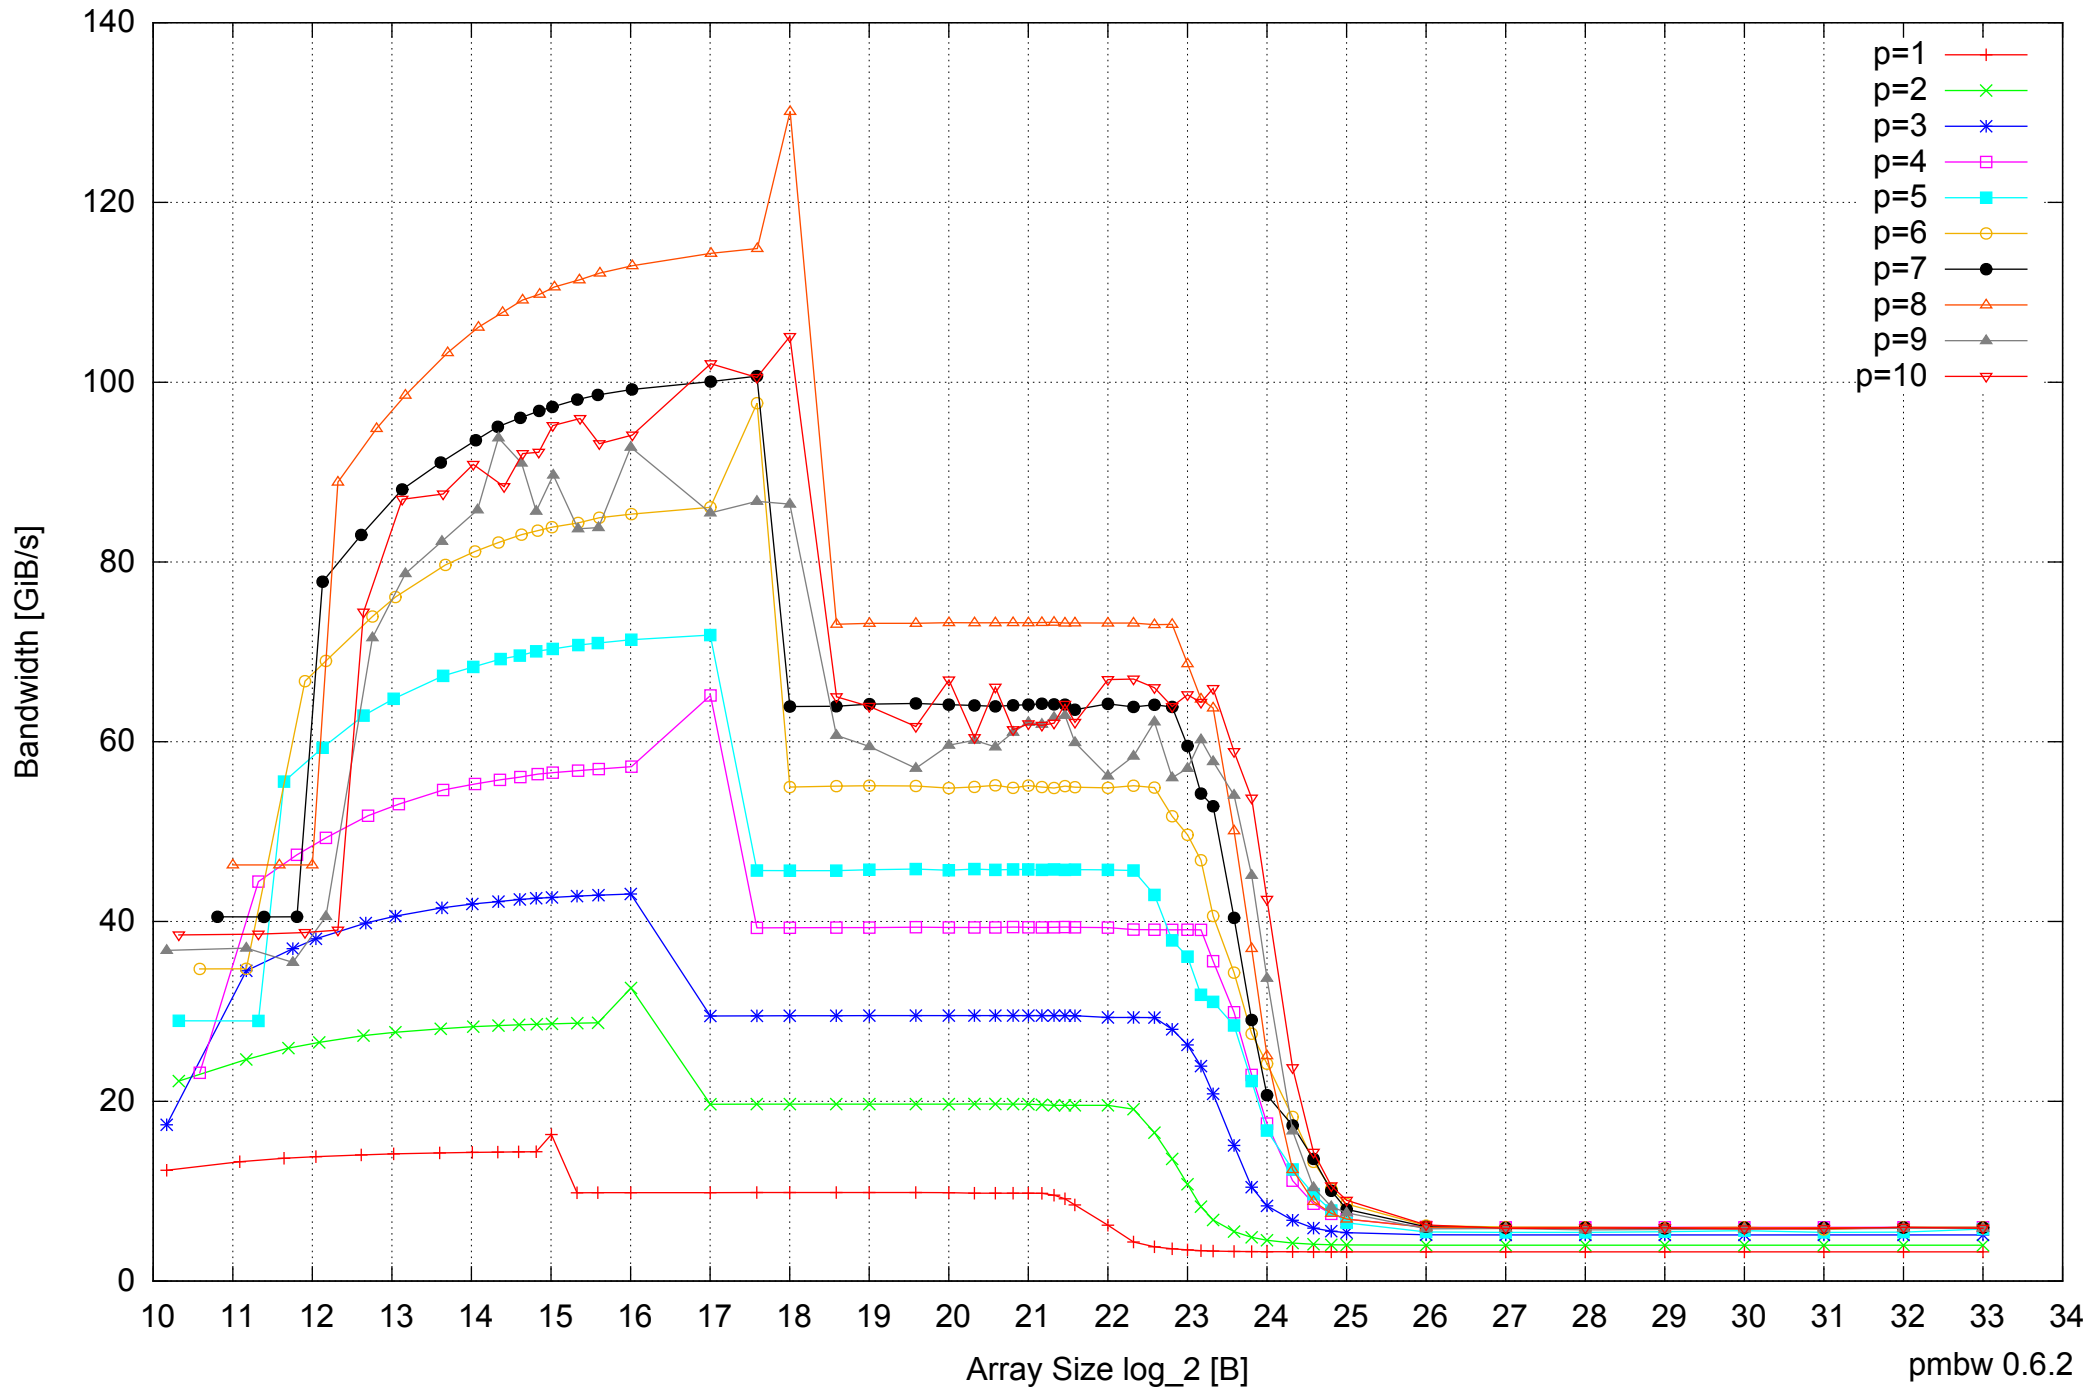

Intel Xeon E5345 16GB - Speedup of Parallel Memory Bandwidth (enlarged) - ScanRead128PtrUnrollLoop

Intel Xeon E5345 16GB - Parallel Memory Bandwidth - ScanWrite64PtrSimpleLoop

Intel Xeon E5345 16GB - Parallel Memory Access Time - ScanWrite64PtrSimpleLoop

Intel Xeon E5345 16GB - Speedup of Parallel Memory Bandwidth - ScanWrite64PtrSimpleLoop

Intel Xeon E5345 16GB - Parallel Memory Access Time - ScanWrite64PtrUnrollLoop

Intel Xeon E5345 16GB - Speedup of Parallel Memory Bandwidth (enlarged) - ScanWrite64PtrUnrollLoop

Intel Xeon E5345 16GB - Parallel Memory Bandwidth - ScanRead64PtrSimpleLoop

Intel Xeon E5345 16GB - Speedup of Parallel Memory Bandwidth (enlarged) - ScanRead64PtrSimpleLoop

Intel Xeon E5345 16GB - Speedup of Parallel Memory Bandwidth (enlarged) - ScanRead64PtrUnrollLoop