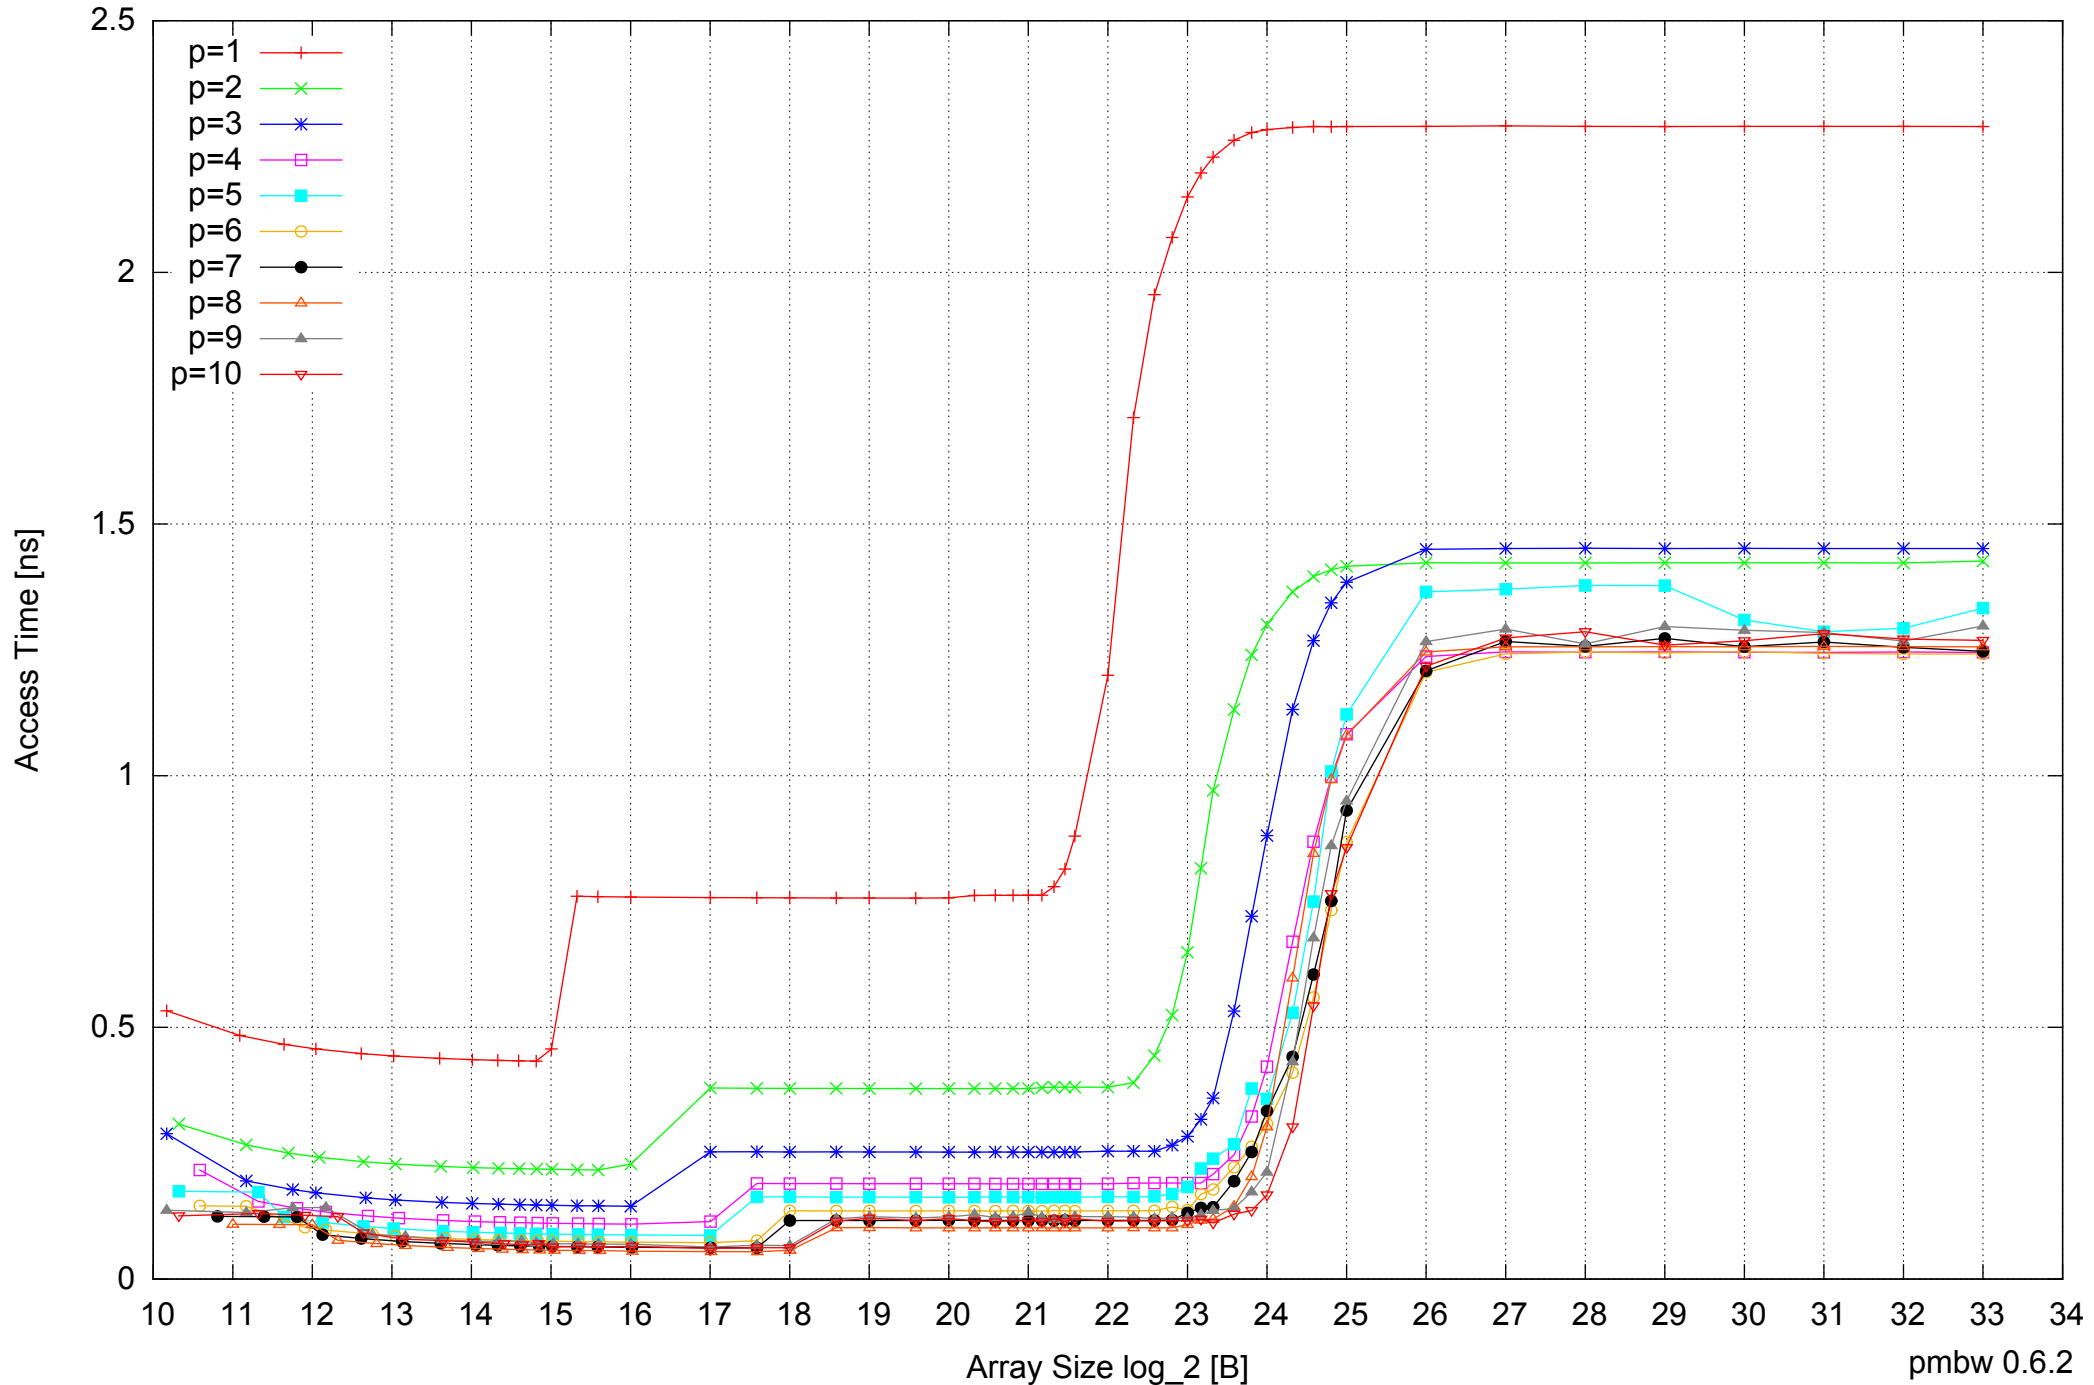

Intel Xeon E5345 16GB - Parallel Memory Access Time - ScanRead64IndexSimpleLoop