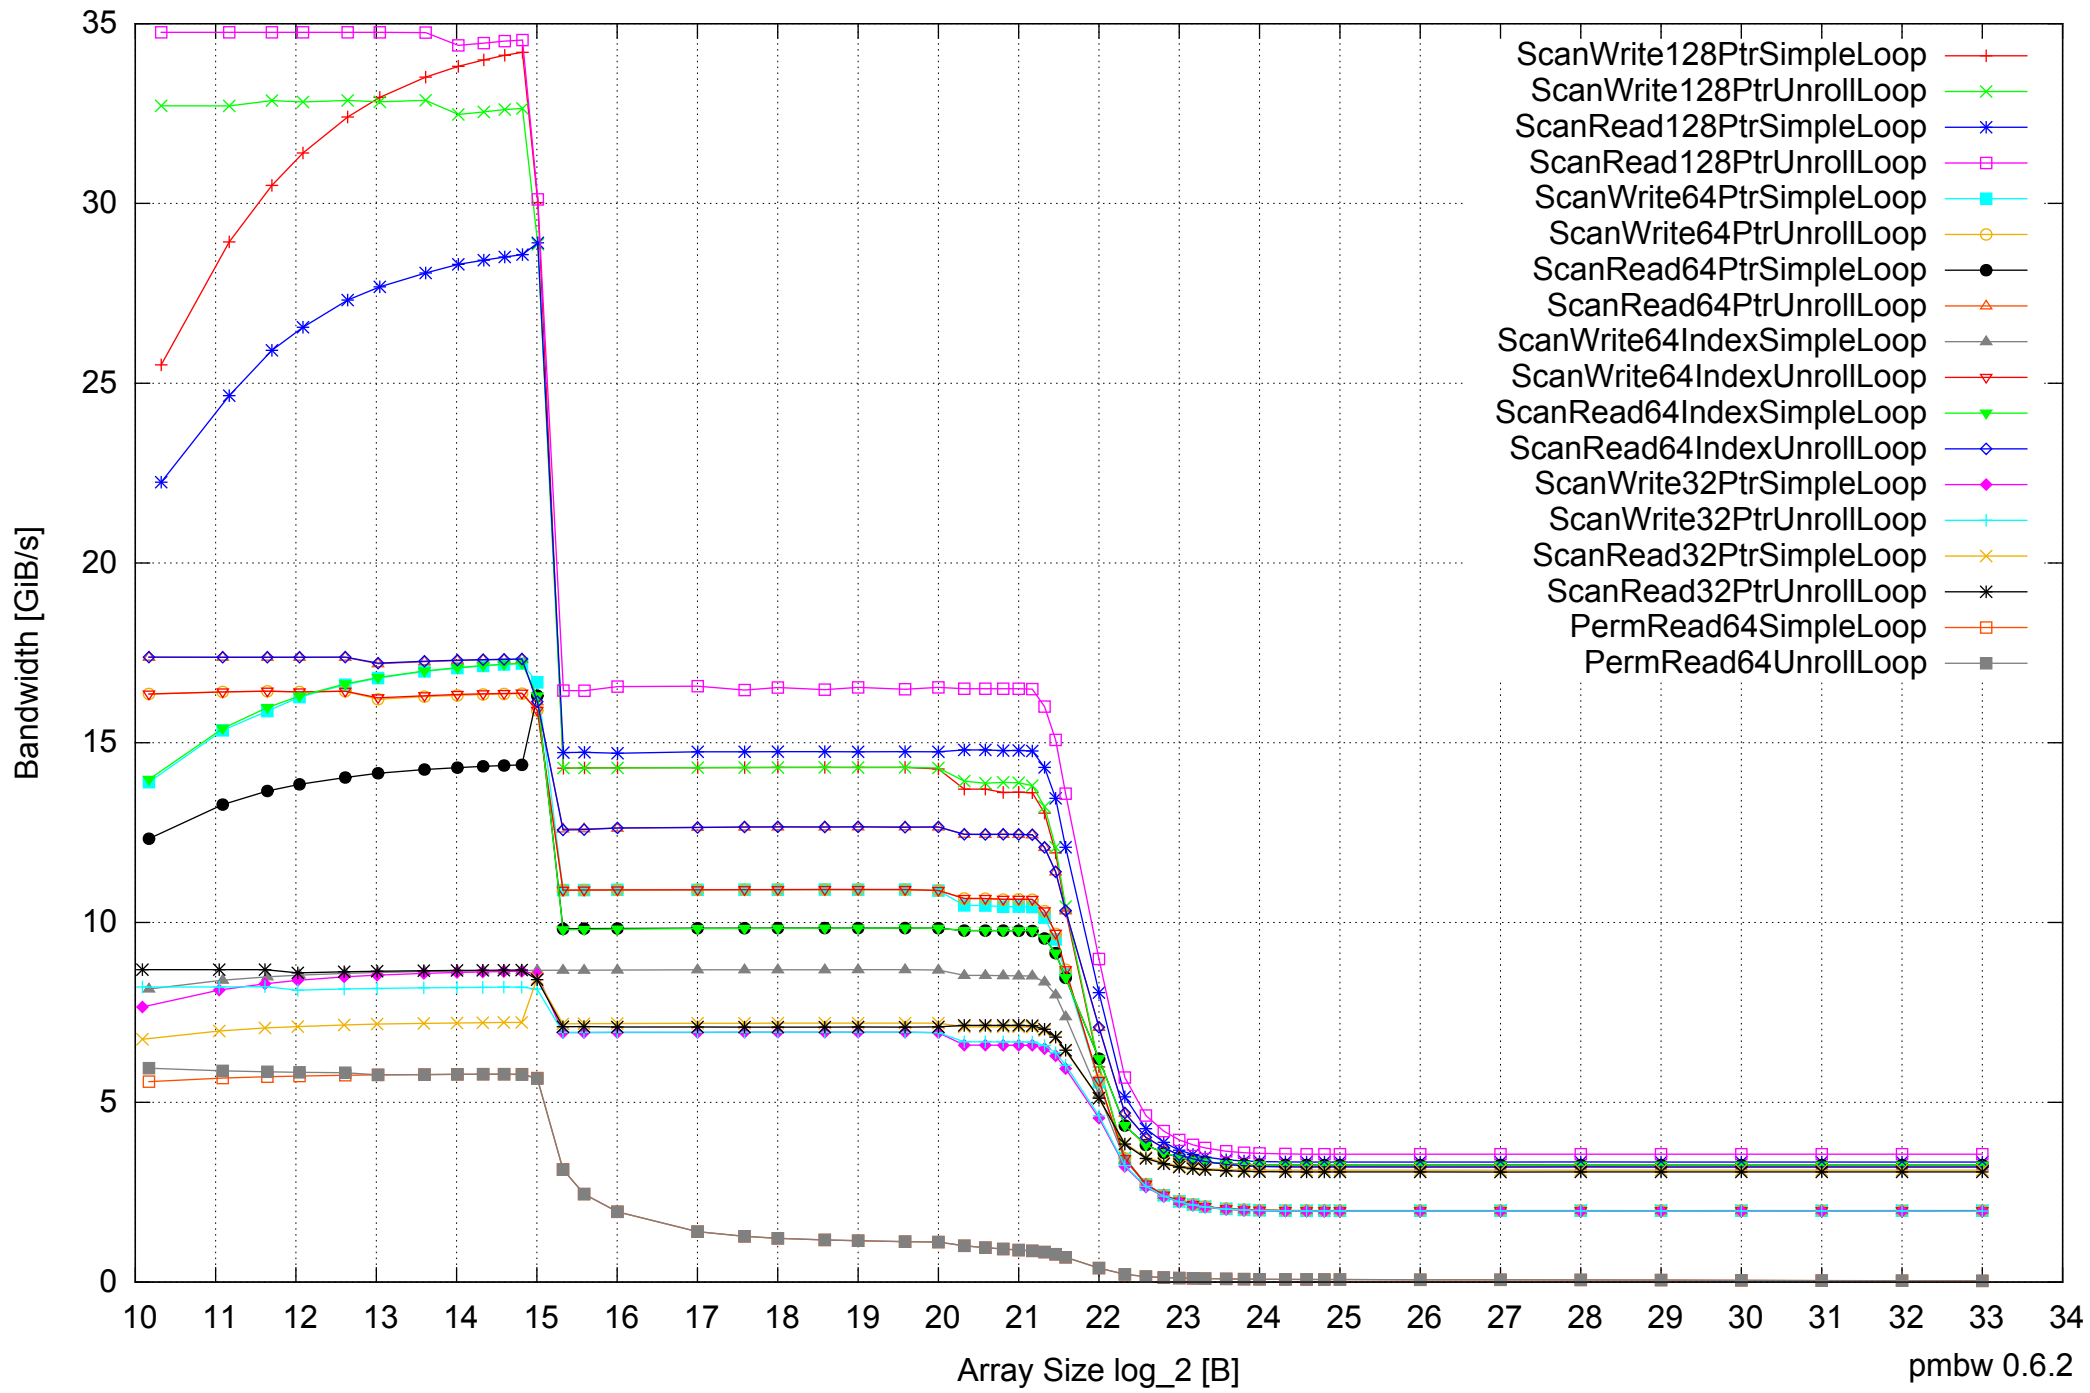

Intel Xeon E5345 16GB - One Thread Memory Bandwidth

Intel Xeon E5345 16GB - One Thread Memory Latency (Access Time)

Intel Xeon E5345 16GB - One Thread Memory Latency (excluding Permutation)

Intel Xeon E5345 16GB - One Thread Memory Bandwidth (only 64-bit Reads)

Intel Xeon E5345 16GB - Parallel Memory Bandwidth - ScanWrite128PtrSimpleLoop

Intel Xeon E5345 16GB - Parallel Memory Access Time - ScanWrite128PtrSimpleLoop

Intel Xeon E5345 16GB - Speedup of Parallel Memory Bandwidth - ScanWrite128PtrSimpleLoop

Intel Xeon E5345 16GB - Parallel Memory Access Time - ScanWrite128PtrUnrollLoop

Intel Xeon E5345 16GB - Speedup of Parallel Memory Bandwidth (enlarged) - ScanWrite128PtrUnrollLoop

Intel Xeon E5345 16GB - Parallel Memory Bandwidth - ScanRead128PtrSimpleLoop