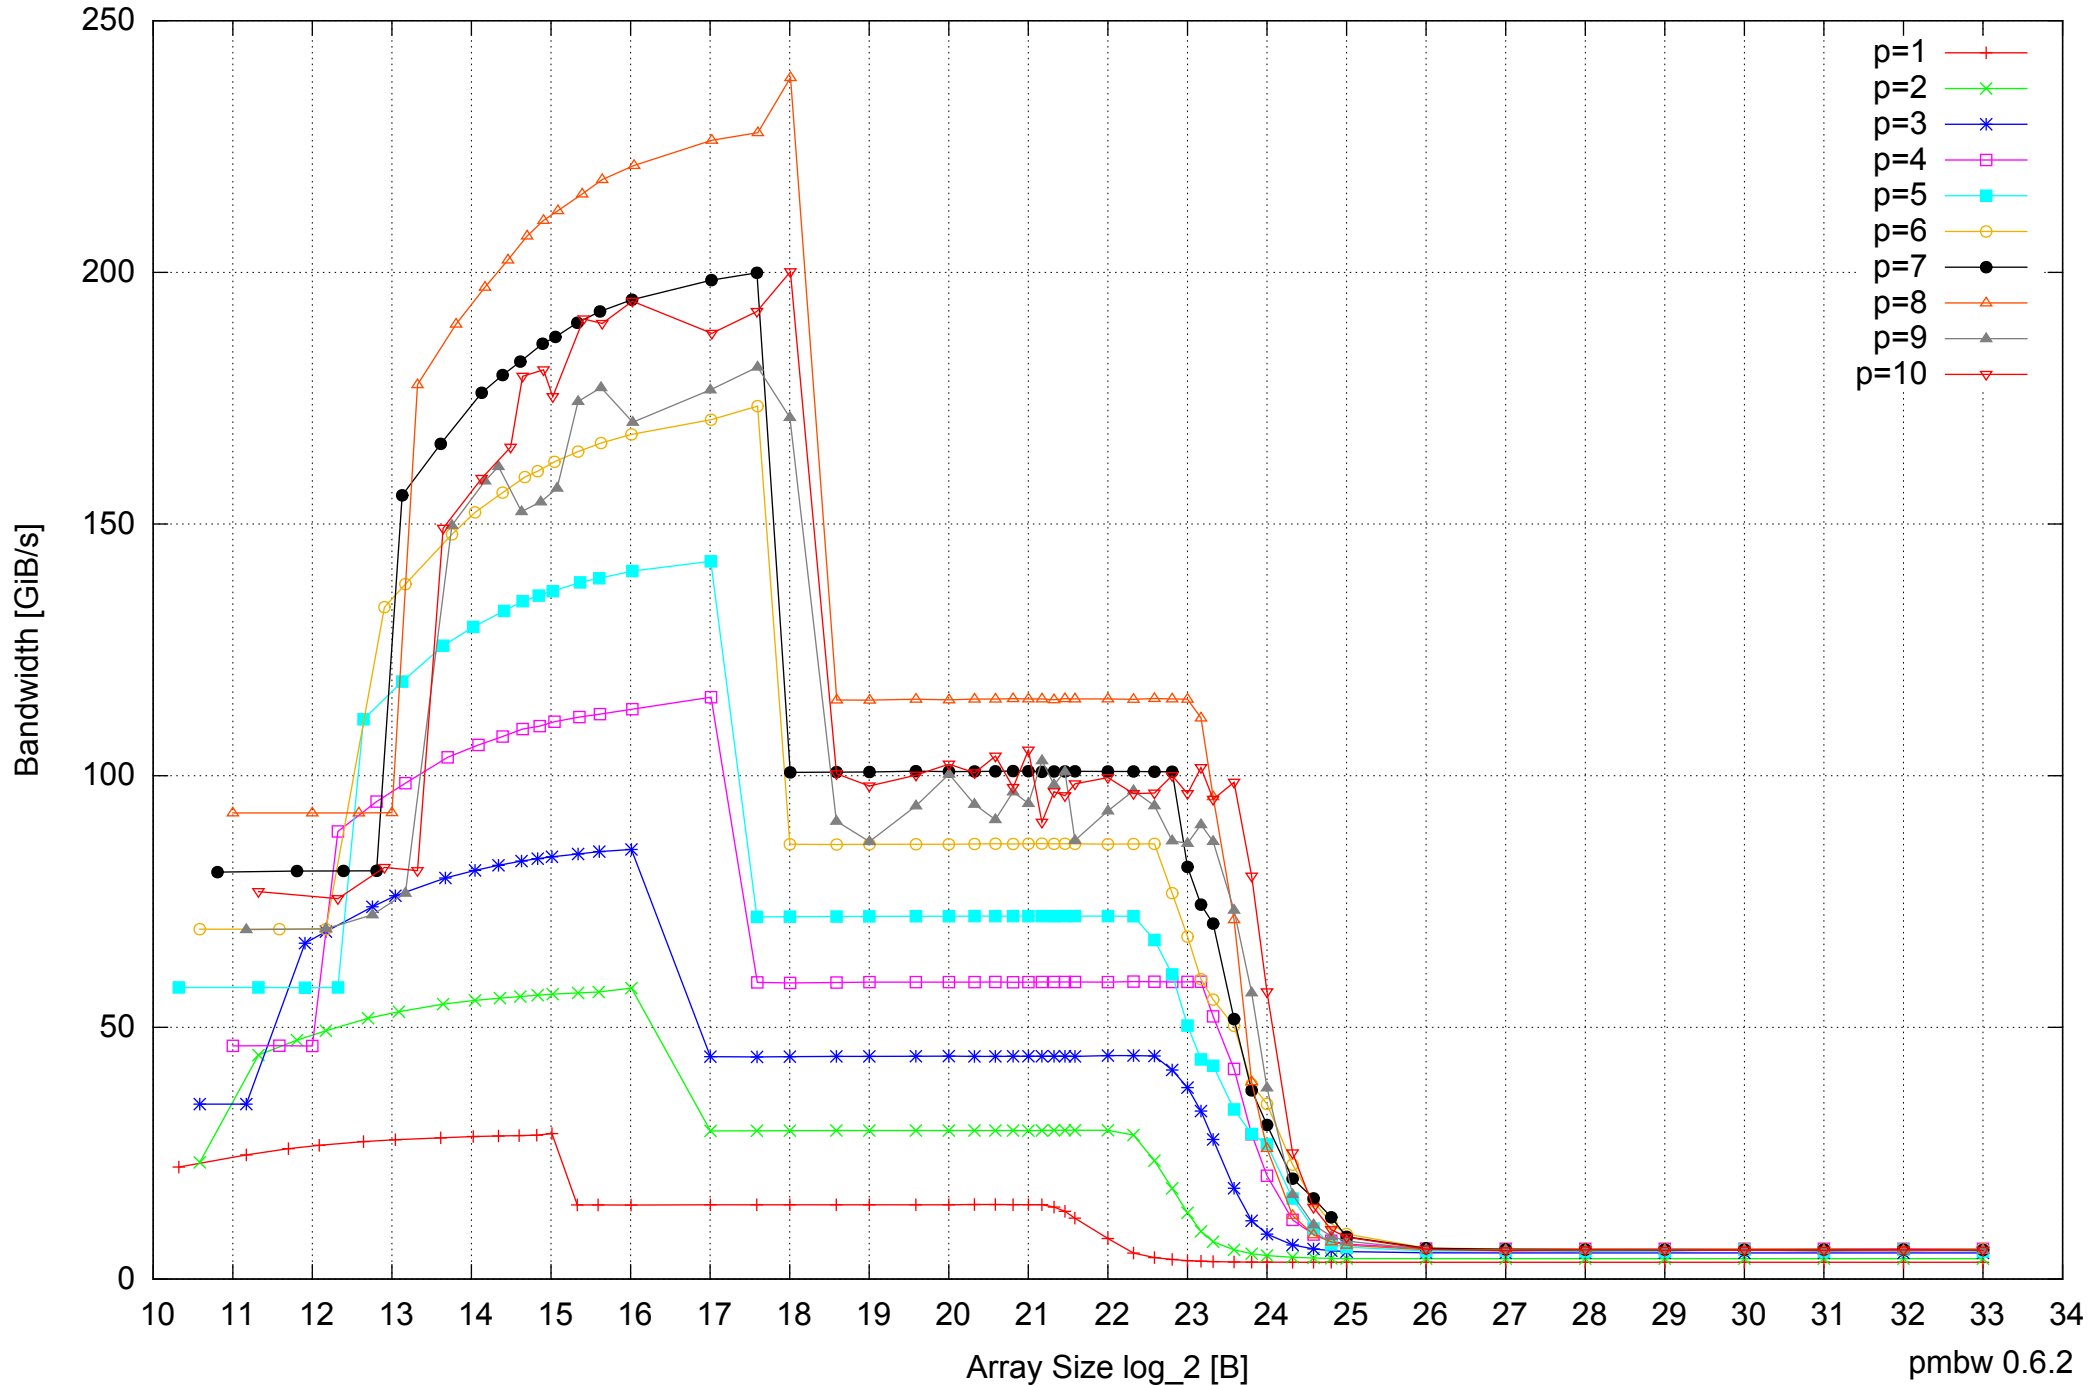

Intel Xeon E5345 16GB - Parallel Memory Bandwidth - ScanWrite128PtrSimpleLoop

Intel Xeon E5345 16GB - Parallel Memory Access Time - ScanWrite128PtrSimpleLoop

Intel Xeon E5345 16GB - Speedup of Parallel Memory Bandwidth - ScanWrite128PtrSimpleLoop

Intel Xeon E5345 16GB - Parallel Memory Access Time - ScanWrite128PtrUnrollLoop

Intel Xeon E5345 16GB - Speedup of Parallel Memory Bandwidth (enlarged) - ScanWrite128PtrUnrollLoop

Intel Xeon E5345 16GB - Parallel Memory Bandwidth - ScanRead128PtrSimpleLoop

Intel Xeon E5345 16GB - Speedup of Parallel Memory Bandwidth - ScanRead128PtrSimpleLoop

Intel Xeon E5345 16GB - Speedup of Parallel Memory Bandwidth (enlarged) - ScanRead128PtrSimpleLoop

Intel Xeon E5345 16GB - Speedup of Parallel Memory Bandwidth - ScanRead128PtrUnrollLoop

Intel Xeon E5345 16GB - Speedup of Parallel Memory Bandwidth (enlarged) - ScanRead128PtrUnrollLoop

Intel Xeon E5345 16GB - Parallel Memory Bandwidth - ScanWrite64PtrSimpleLoop

Intel Xeon E5345 16GB - Parallel Memory Access Time - ScanWrite64PtrSimpleLoop