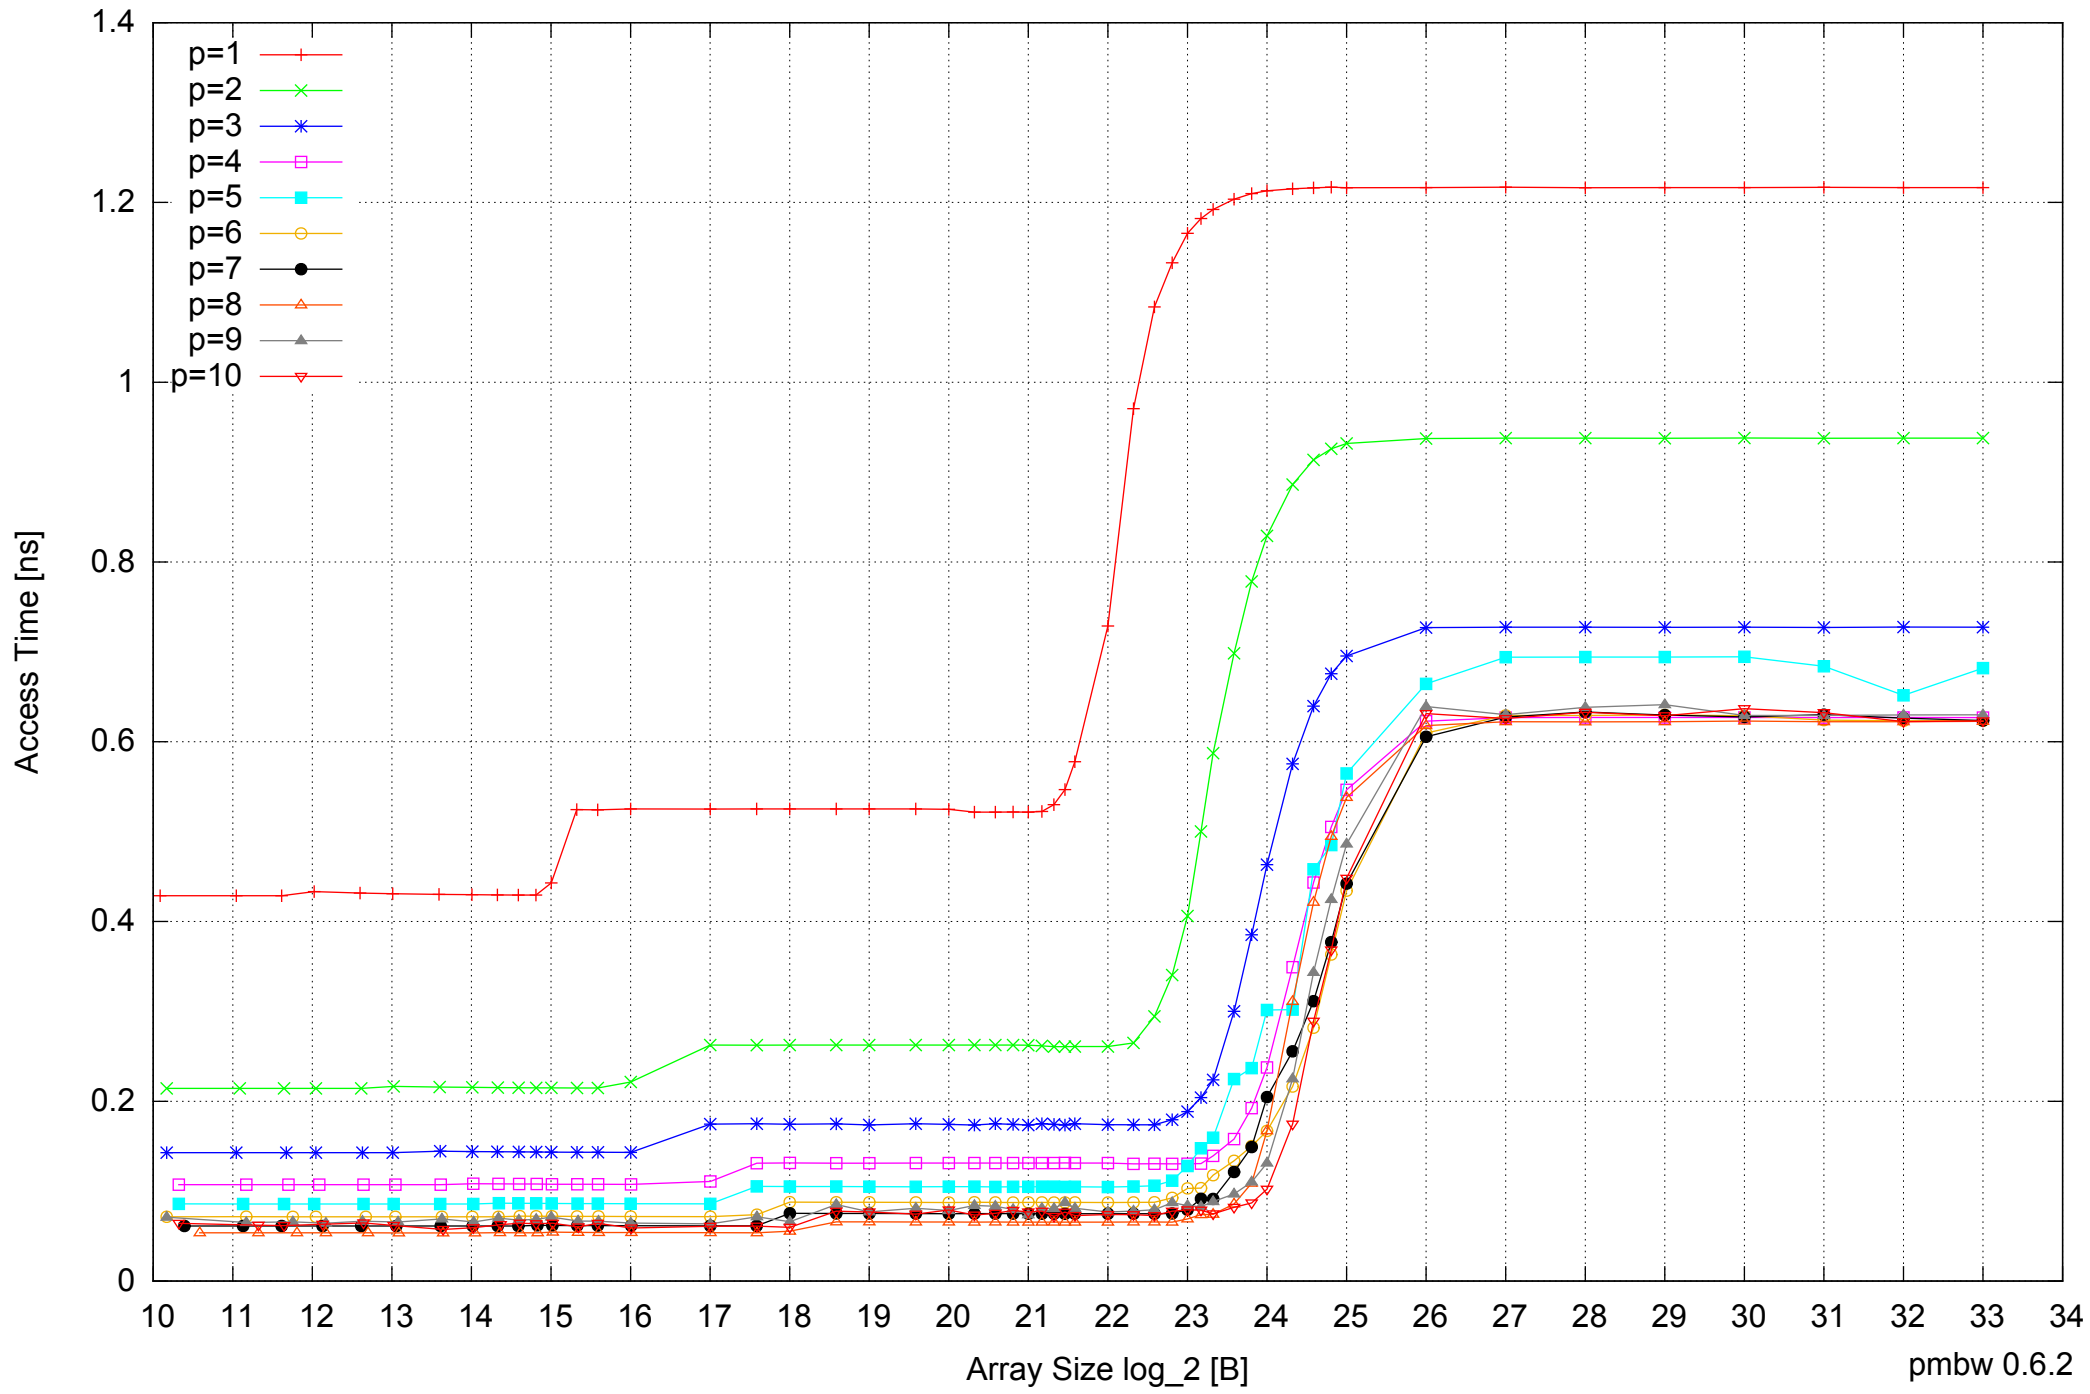

Intel Xeon E5345 16GB - Speedup of Parallel Memory Bandwidth (enlarged) - ScanWrite32PtrUnrollLoop

Intel Xeon E5345 16GB - Parallel Memory Bandwidth - ScanRead32PtrSimpleLoop

Intel Xeon E5345 16GB - Parallel Memory Bandwidth - ScanRead32PtrUnrollLoop

Intel Xeon E5345 16GB - Parallel Memory Access Time - ScanRead32PtrUnrollLoop

Intel Xeon E5345 16GB - Speedup of Parallel Memory Bandwidth - ScanRead32PtrUnrollLoop

Intel Xeon E5345 16GB - Speedup of Parallel Memory Bandwidth (enlarged) - ScanRead32PtrUnrollLoop