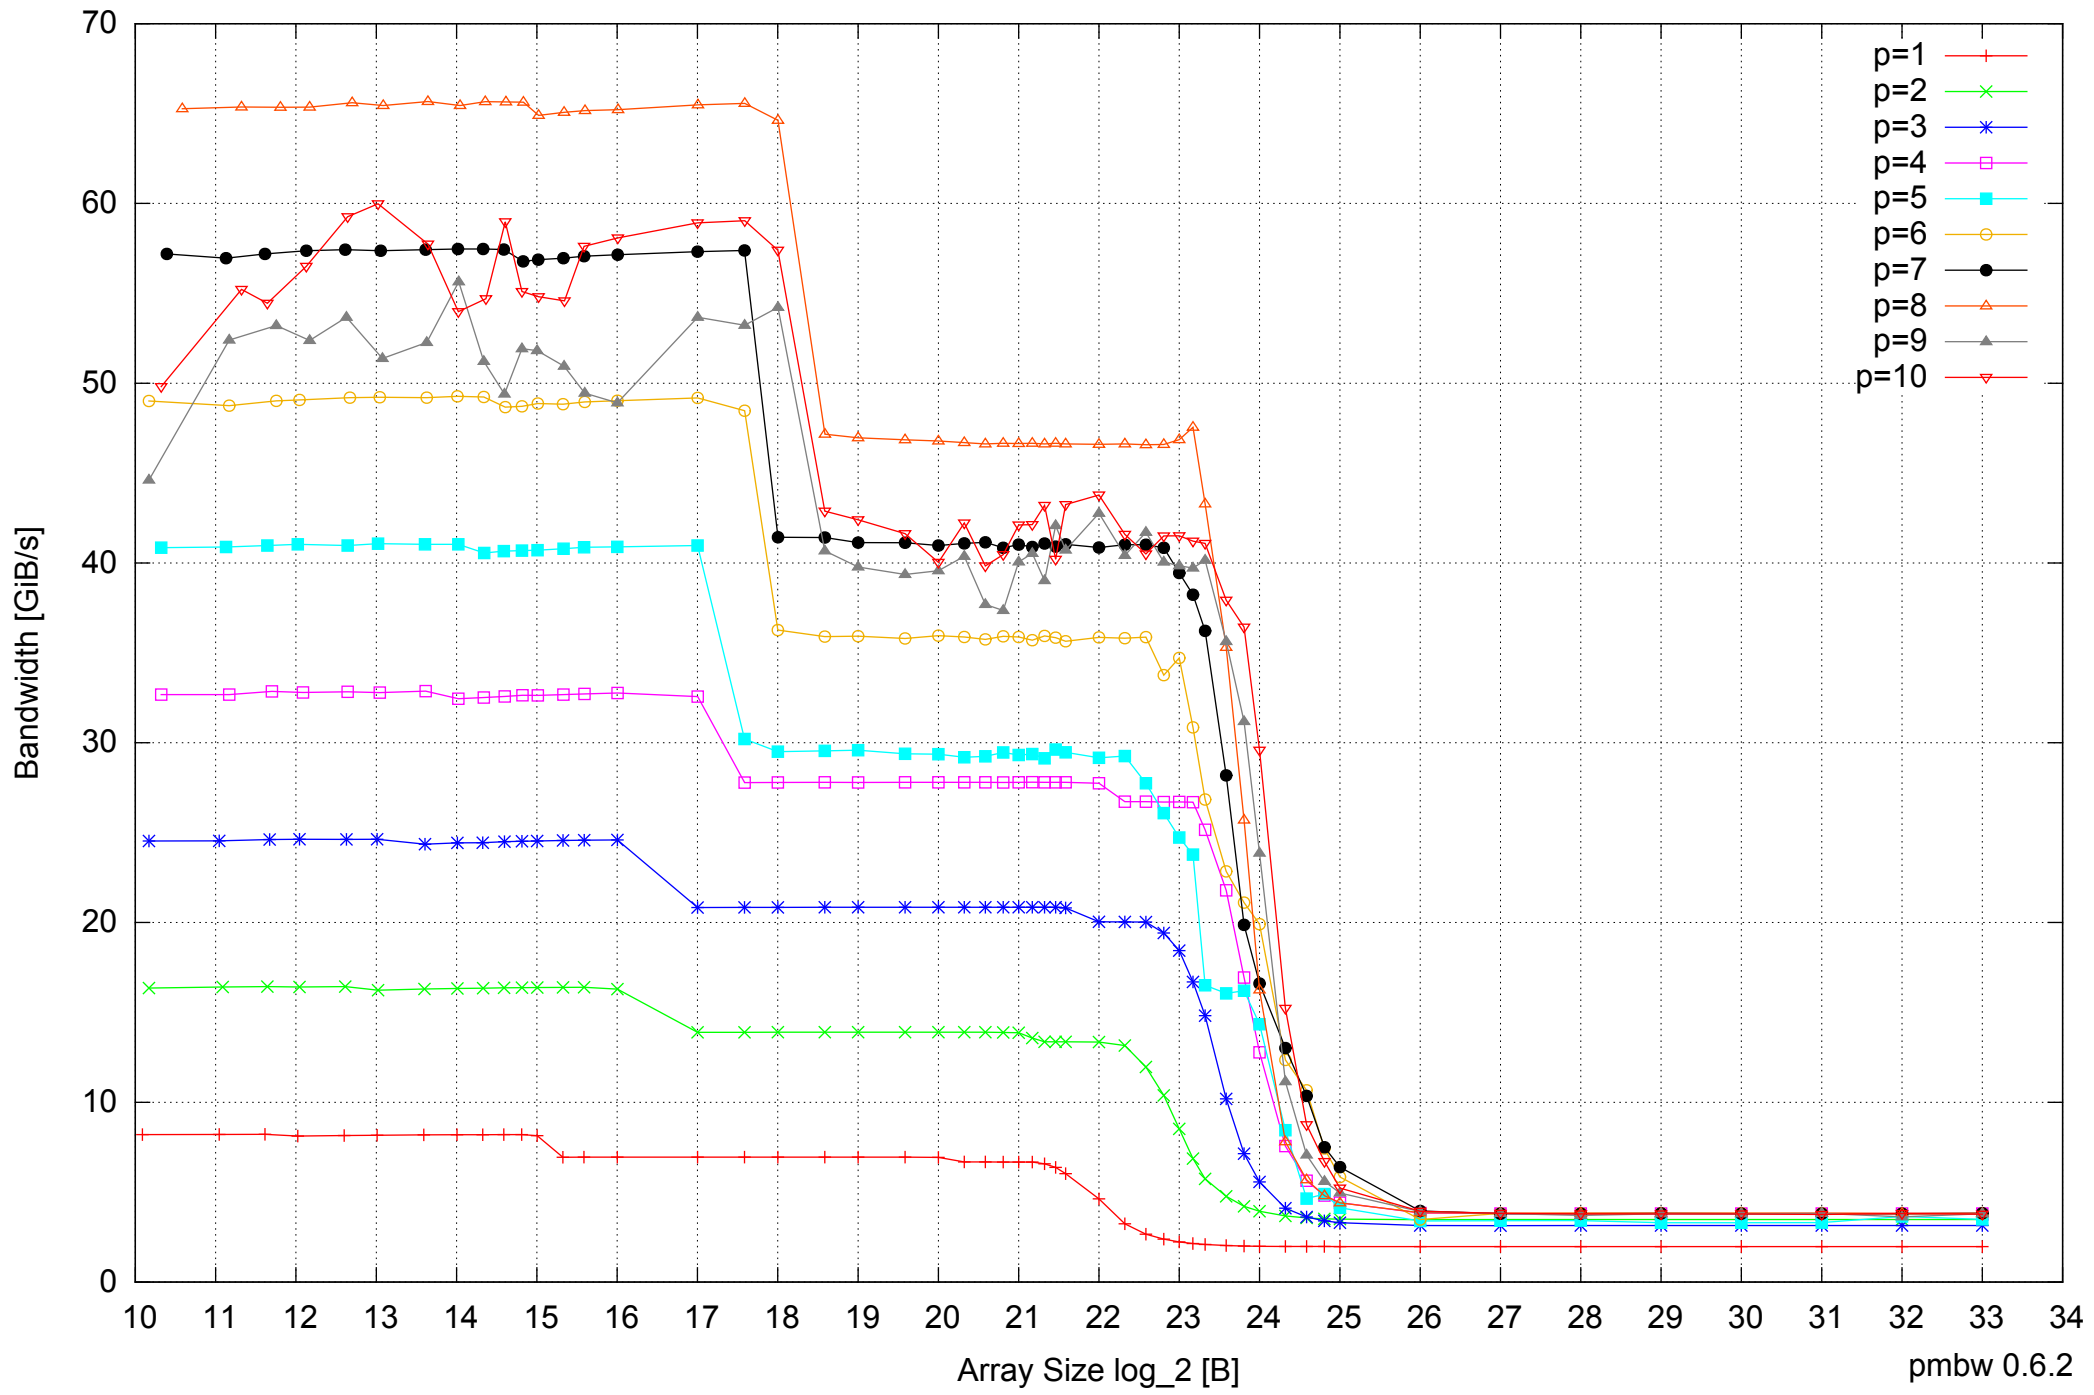

Intel Xeon E5345 16GB - Parallel Memory Access Time - ScanRead64IndexUnrollLoop

Intel Xeon E5345 16GB - Speedup of Parallel Memory Bandwidth - ScanRead64IndexUnrollLoop

Intel Xeon E5345 16GB - Speedup of Parallel Memory Bandwidth - ScanWrite32PtrSimpleLoop

Intel Xeon E5345 16GB - Speedup of Parallel Memory Bandwidth (enlarged) - ScanWrite32PtrSimpleLoop

Intel Xeon E5345 16GB - Parallel Memory Bandwidth - ScanWrite32PtrUnrollLoop

Intel Xeon E5345 16GB - Parallel Memory Access Time - ScanWrite32PtrUnrollLoop