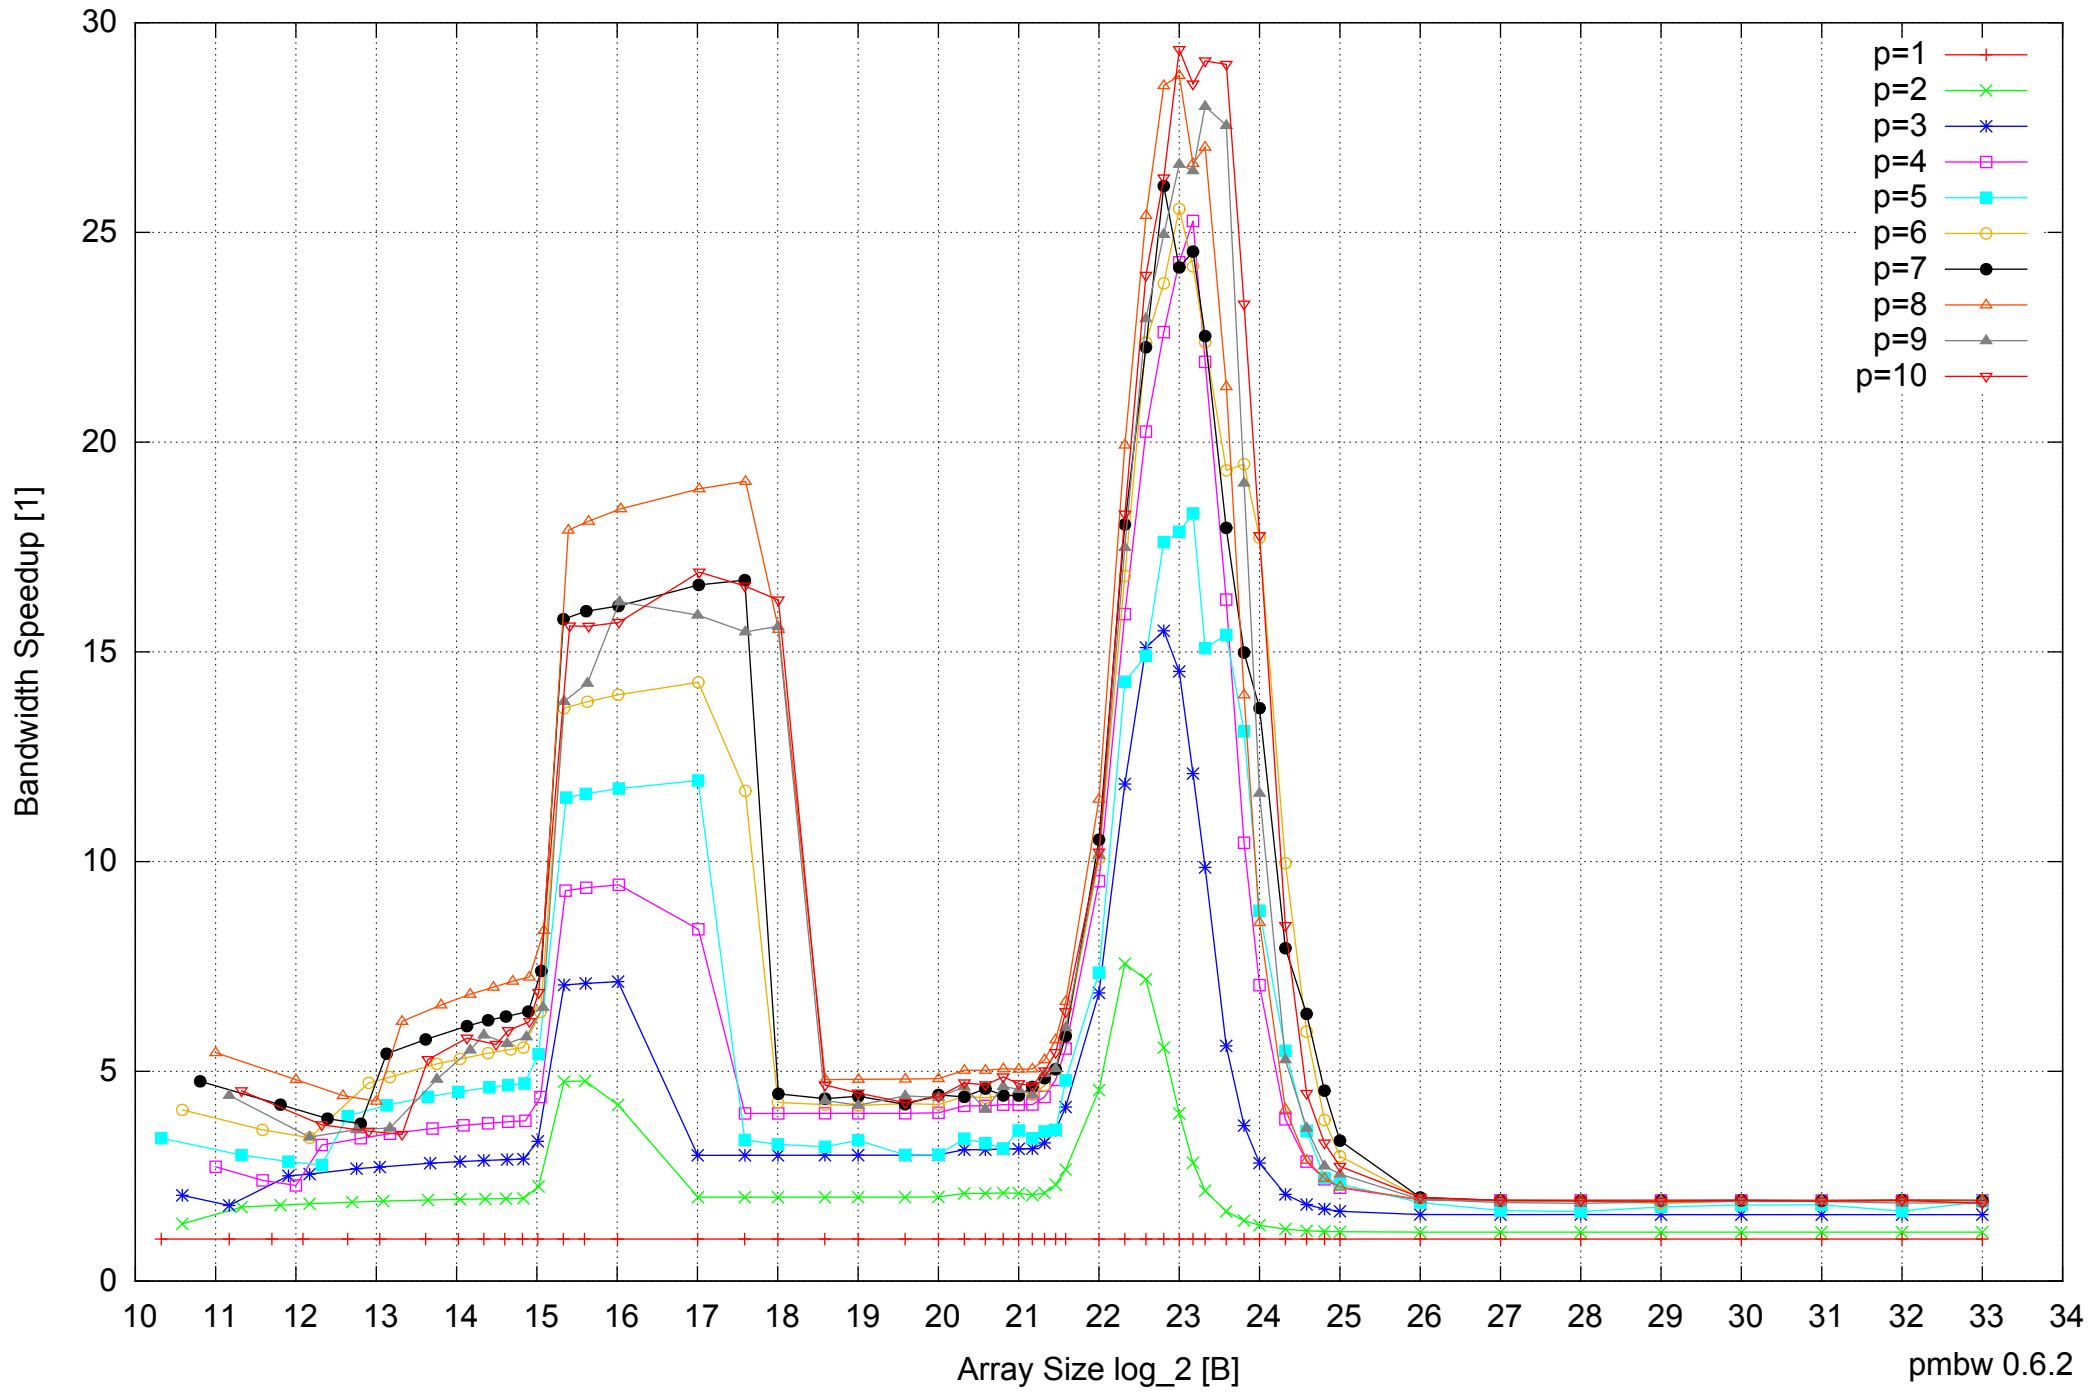

Intel Xeon E5345 16GB - One Thread Memory Bandwidth

Intel Xeon E5345 16GB - One Thread Memory Latency (Access Time)

Intel Xeon E5345 16GB - One Thread Memory Latency (excluding Permutation)

Intel Xeon E5345 16GB - One Thread Memory Bandwidth (only 64-bit Reads)

Intel Xeon E5345 16GB - Parallel Memory Bandwidth - ScanWrite128PtrSimpleLoop

Intel Xeon E5345 16GB - Parallel Memory Access Time - ScanWrite128PtrSimpleLoop

Intel Xeon E5345 16GB - Speedup of Parallel Memory Bandwidth - ScanWrite128PtrSimpleLoop

Intel Xeon E5345 16GB - Parallel Memory Access Time - ScanWrite128PtrUnrollLoop

Intel Xeon E5345 16GB - Speedup of Parallel Memory Bandwidth (enlarged) - ScanWrite128PtrUnrollLoop

Intel Xeon E5345 16GB - Parallel Memory Bandwidth - ScanRead128PtrSimpleLoop