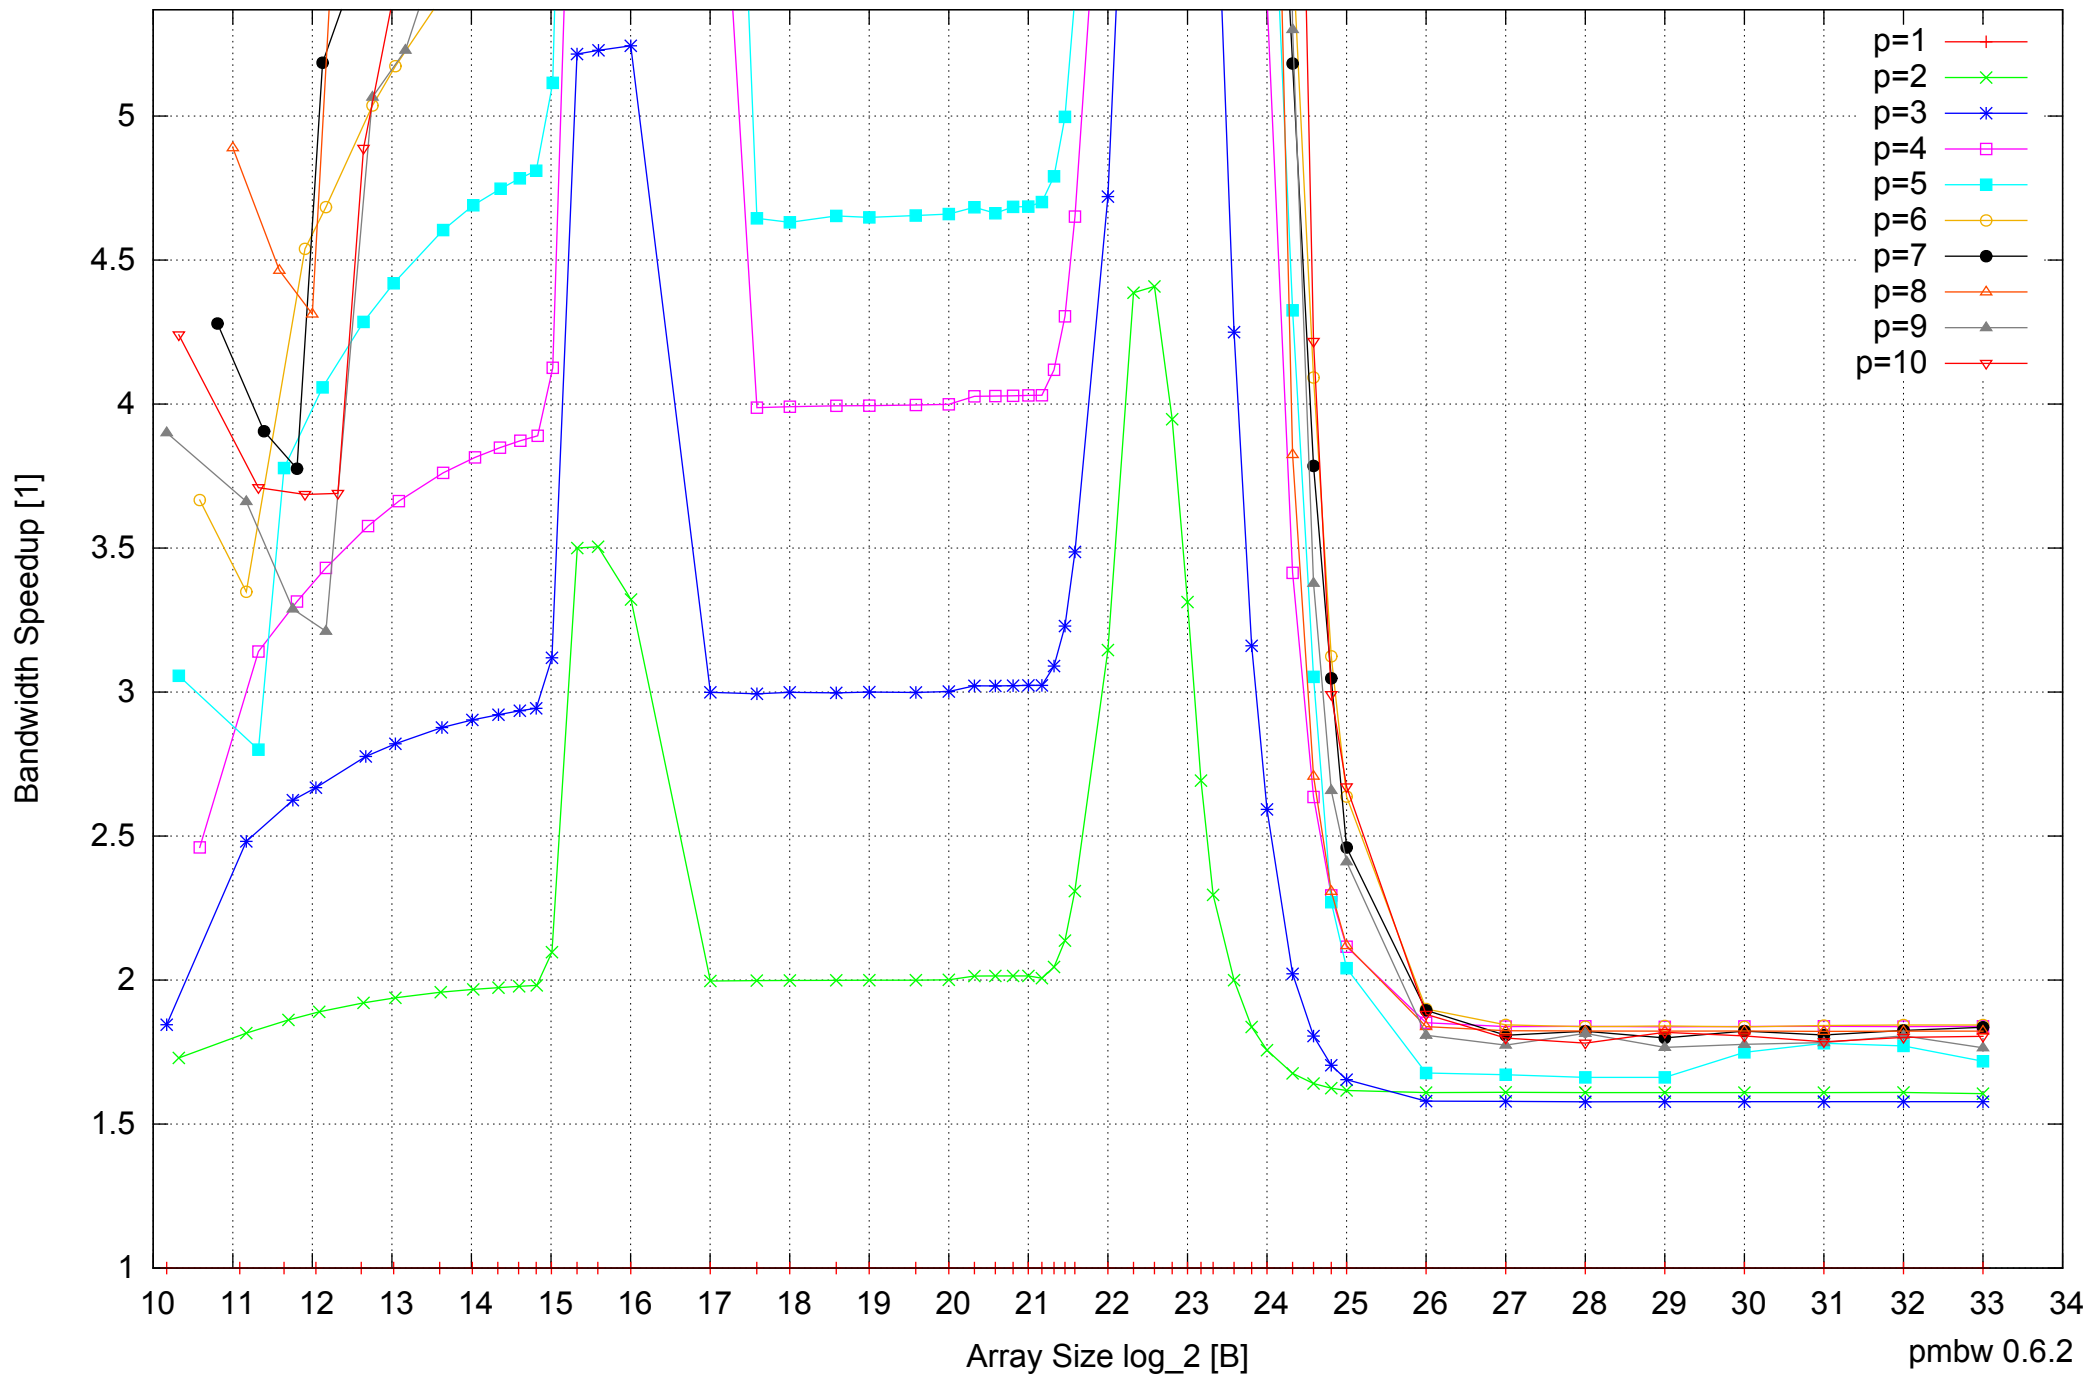

Intel Xeon E5345 16GB - Parallel Memory Bandwidth - ScanRead64IndexSimpleLoop

Intel Xeon E5345 16GB - Parallel Memory Access Time - ScanRead64IndexSimpleLoop

Intel Xeon E5345 16GB - Speedup of Parallel Memory Bandwidth (enlarged) - ScanRead64IndexSimpleLoop

Intel Xeon E5345 16GB - Parallel Memory Access Time - ScanRead64IndexUnrollLoop

Intel Xeon E5345 16GB - Speedup of Parallel Memory Bandwidth - ScanRead64IndexUnrollLoop

Intel Xeon E5345 16GB - Speedup of Parallel Memory Bandwidth - ScanWrite32PtrSimpleLoop