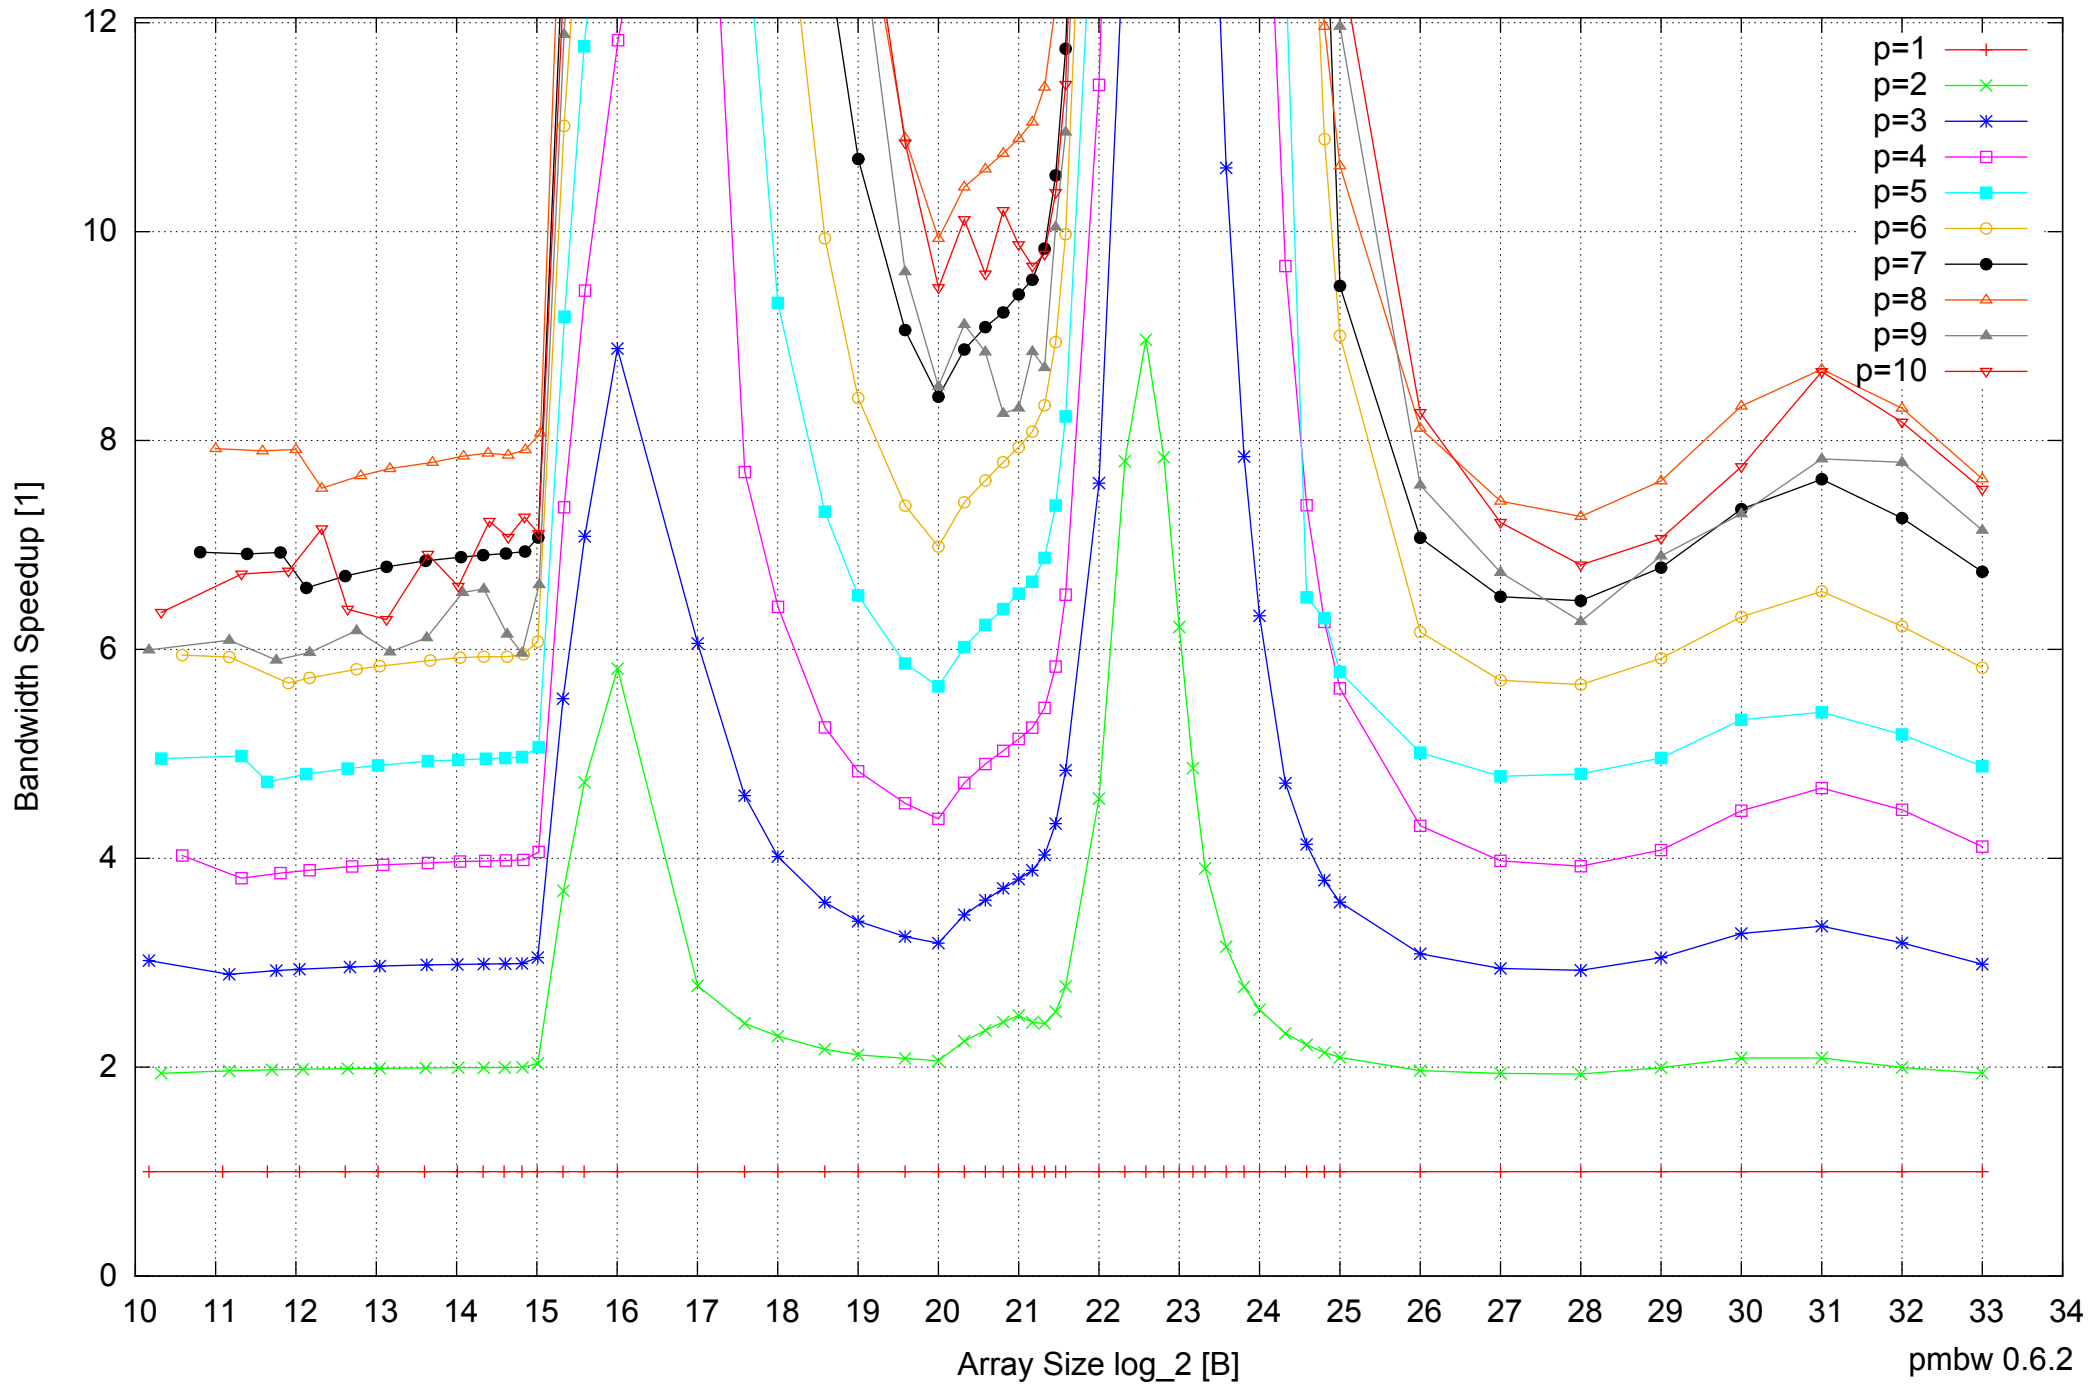

Intel Xeon E5345 16GB - Parallel Memory Bandwidth - PermRead64SimpleLoop

Intel Xeon E5345 16GB - Parallel Memory Access Time - PermRead64SimpleLoop

Intel Xeon E5345 16GB - Speedup of Parallel Memory Bandwidth (enlarged) - PermRead64SimpleLoop