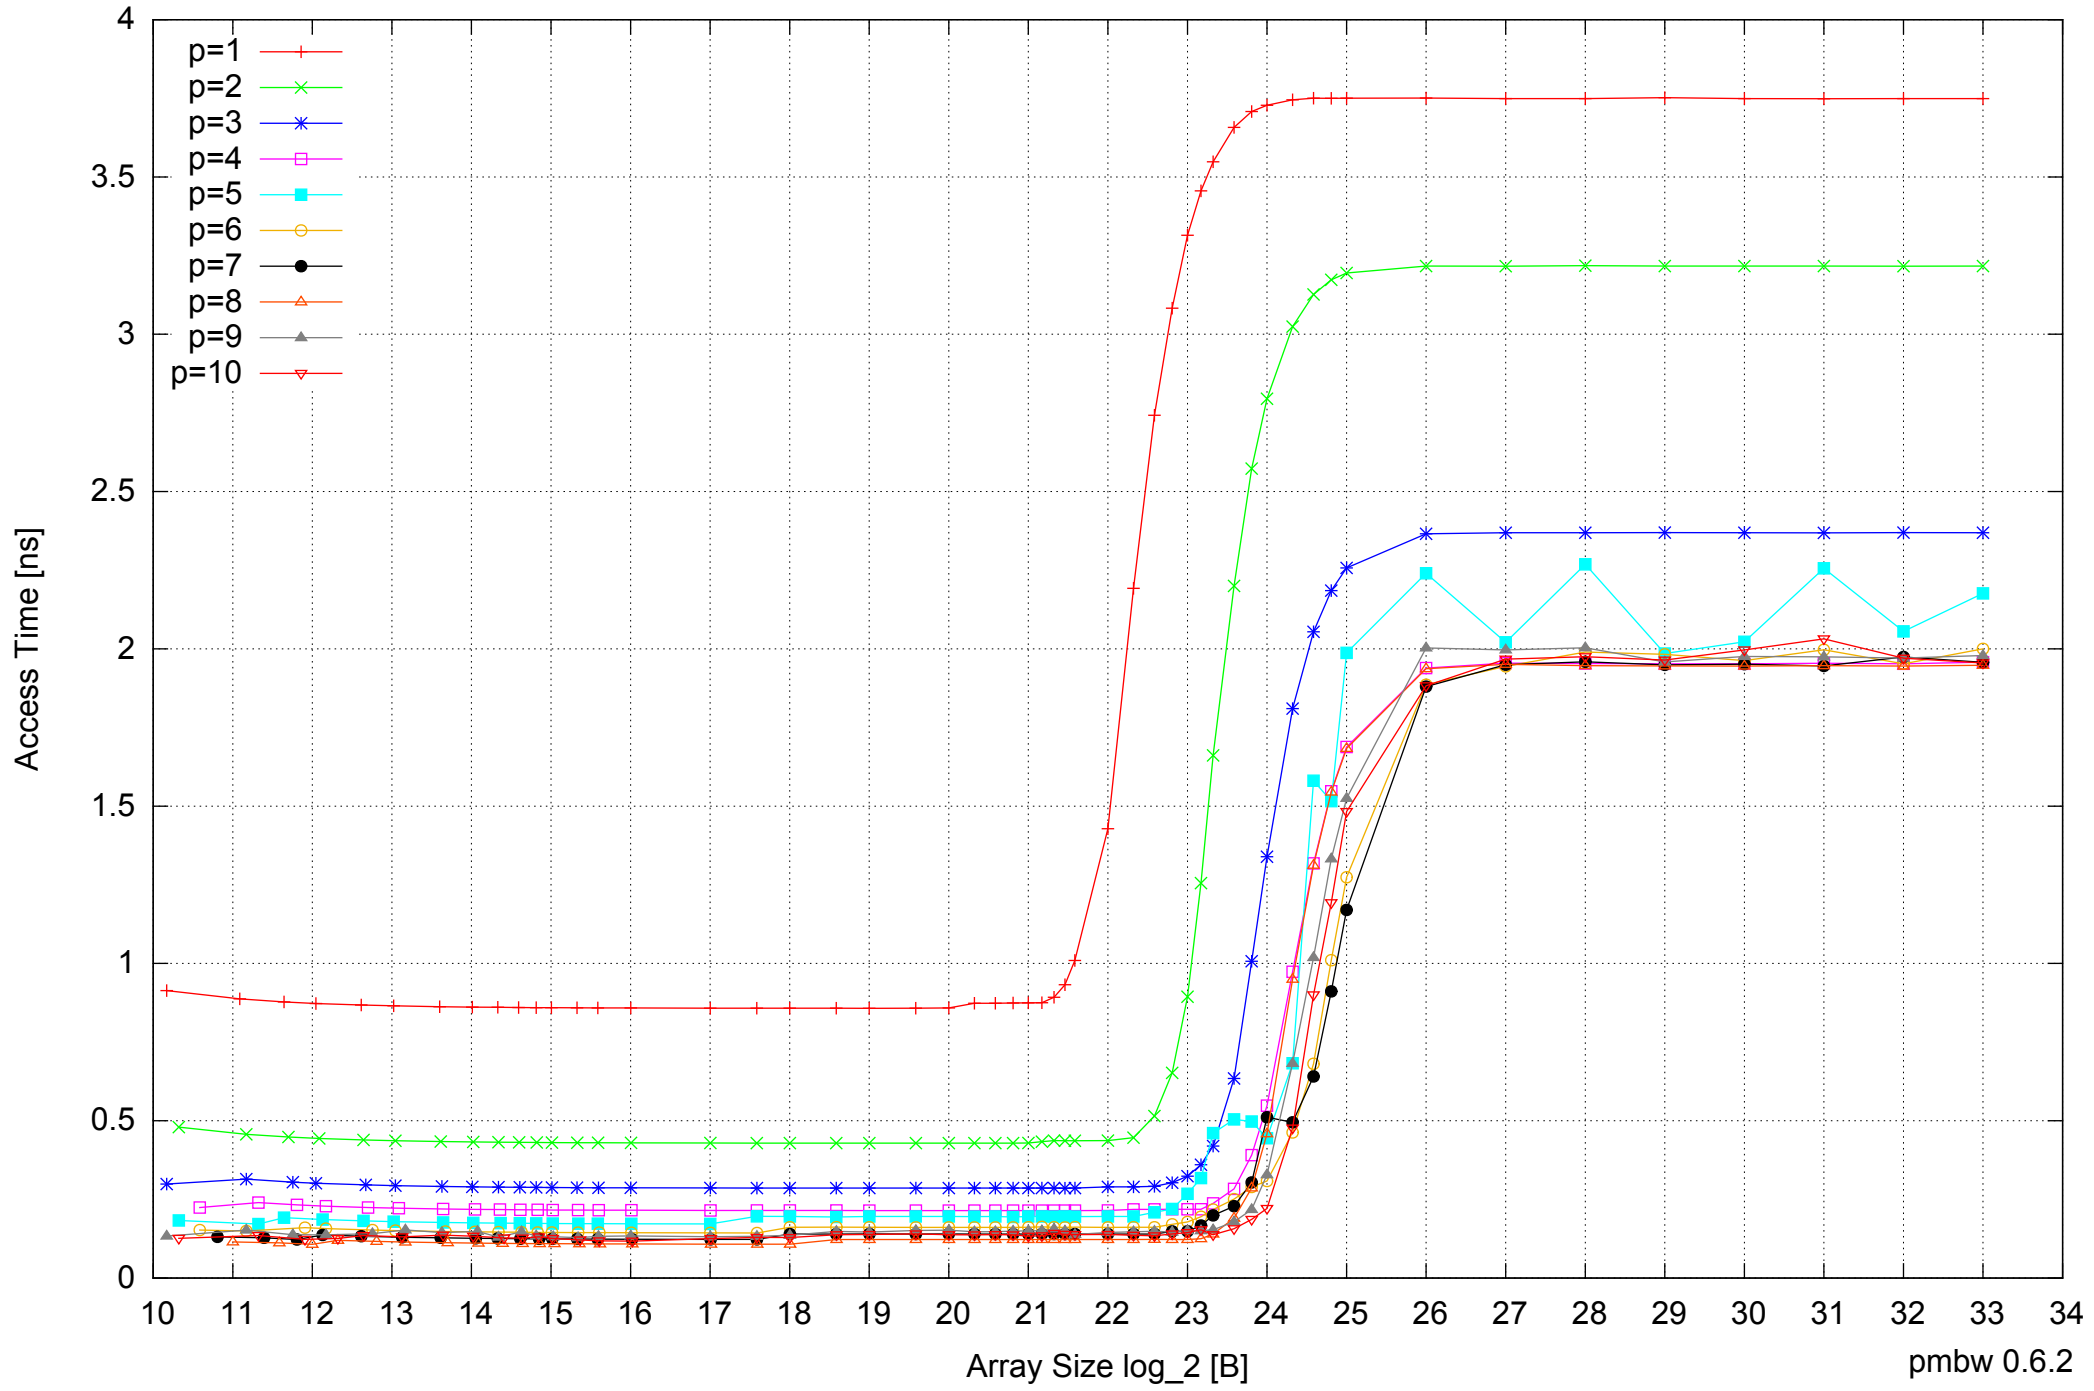

Intel Xeon E5345 16GB - Parallel Memory Bandwidth - ScanRead64PtrSimpleLoop

Intel Xeon E5345 16GB - Speedup of Parallel Memory Bandwidth (enlarged) - ScanRead64PtrSimpleLoop

Intel Xeon E5345 16GB - Speedup of Parallel Memory Bandwidth (enlarged) - ScanRead64PtrUnrollLoop

Intel Xeon E5345 16GB - Parallel Memory Access Time - ScanWrite64IndexSimpleLoop

Intel Xeon E5345 16GB - Speedup of Parallel Memory Bandwidth (enlarged) - ScanWrite64IndexSimpleLoop

Intel Xeon E5345 16GB - Parallel Memory Access Time - ScanWrite64IndexUnrollLoop