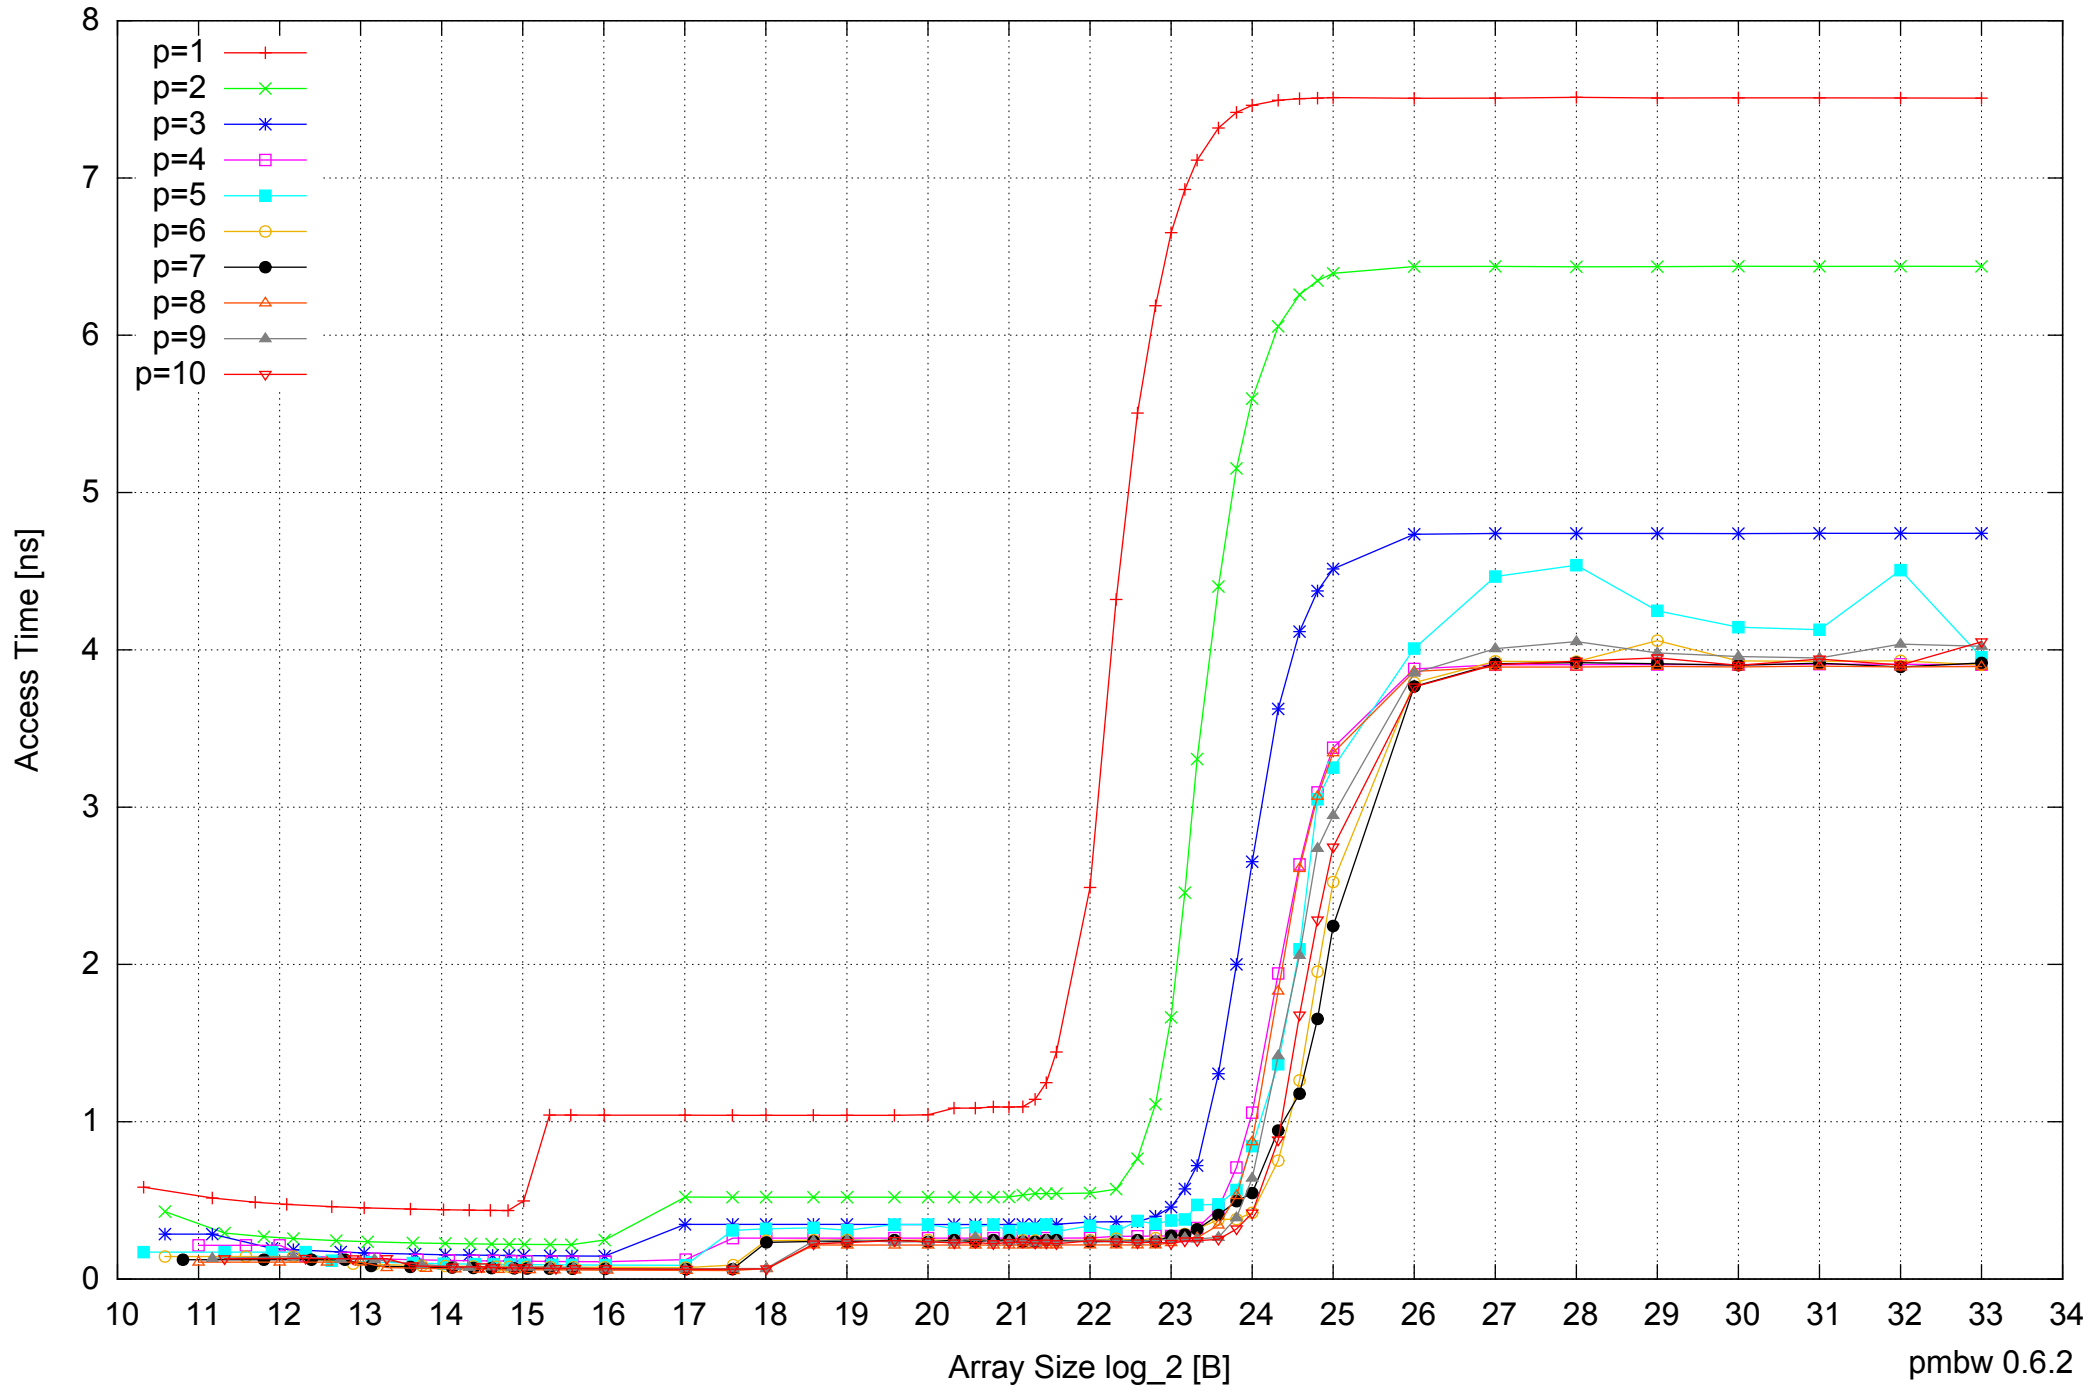

Intel Xeon E5345 16GB - One Thread Memory Bandwidth

Intel Xeon E5345 16GB - One Thread Memory Latency (Access Time)

Intel Xeon E5345 16GB - One Thread Memory Latency (excluding Permutation)

Intel Xeon E5345 16GB - One Thread Memory Bandwidth (only 64-bit Reads)

Intel Xeon E5345 16GB - Parallel Memory Bandwidth - ScanWrite128PtrSimpleLoop

Intel Xeon E5345 16GB - Parallel Memory Access Time - ScanWrite128PtrSimpleLoop

Intel Xeon E5345 16GB - Speedup of Parallel Memory Bandwidth - ScanWrite128PtrSimpleLoop

Intel Xeon E5345 16GB - Parallel Memory Access Time - ScanWrite128PtrUnrollLoop

Intel Xeon E5345 16GB - Speedup of Parallel Memory Bandwidth (enlarged) - ScanWrite128PtrUnrollLoop

Intel Xeon E5345 16GB - Parallel Memory Bandwidth - ScanRead128PtrSimpleLoop