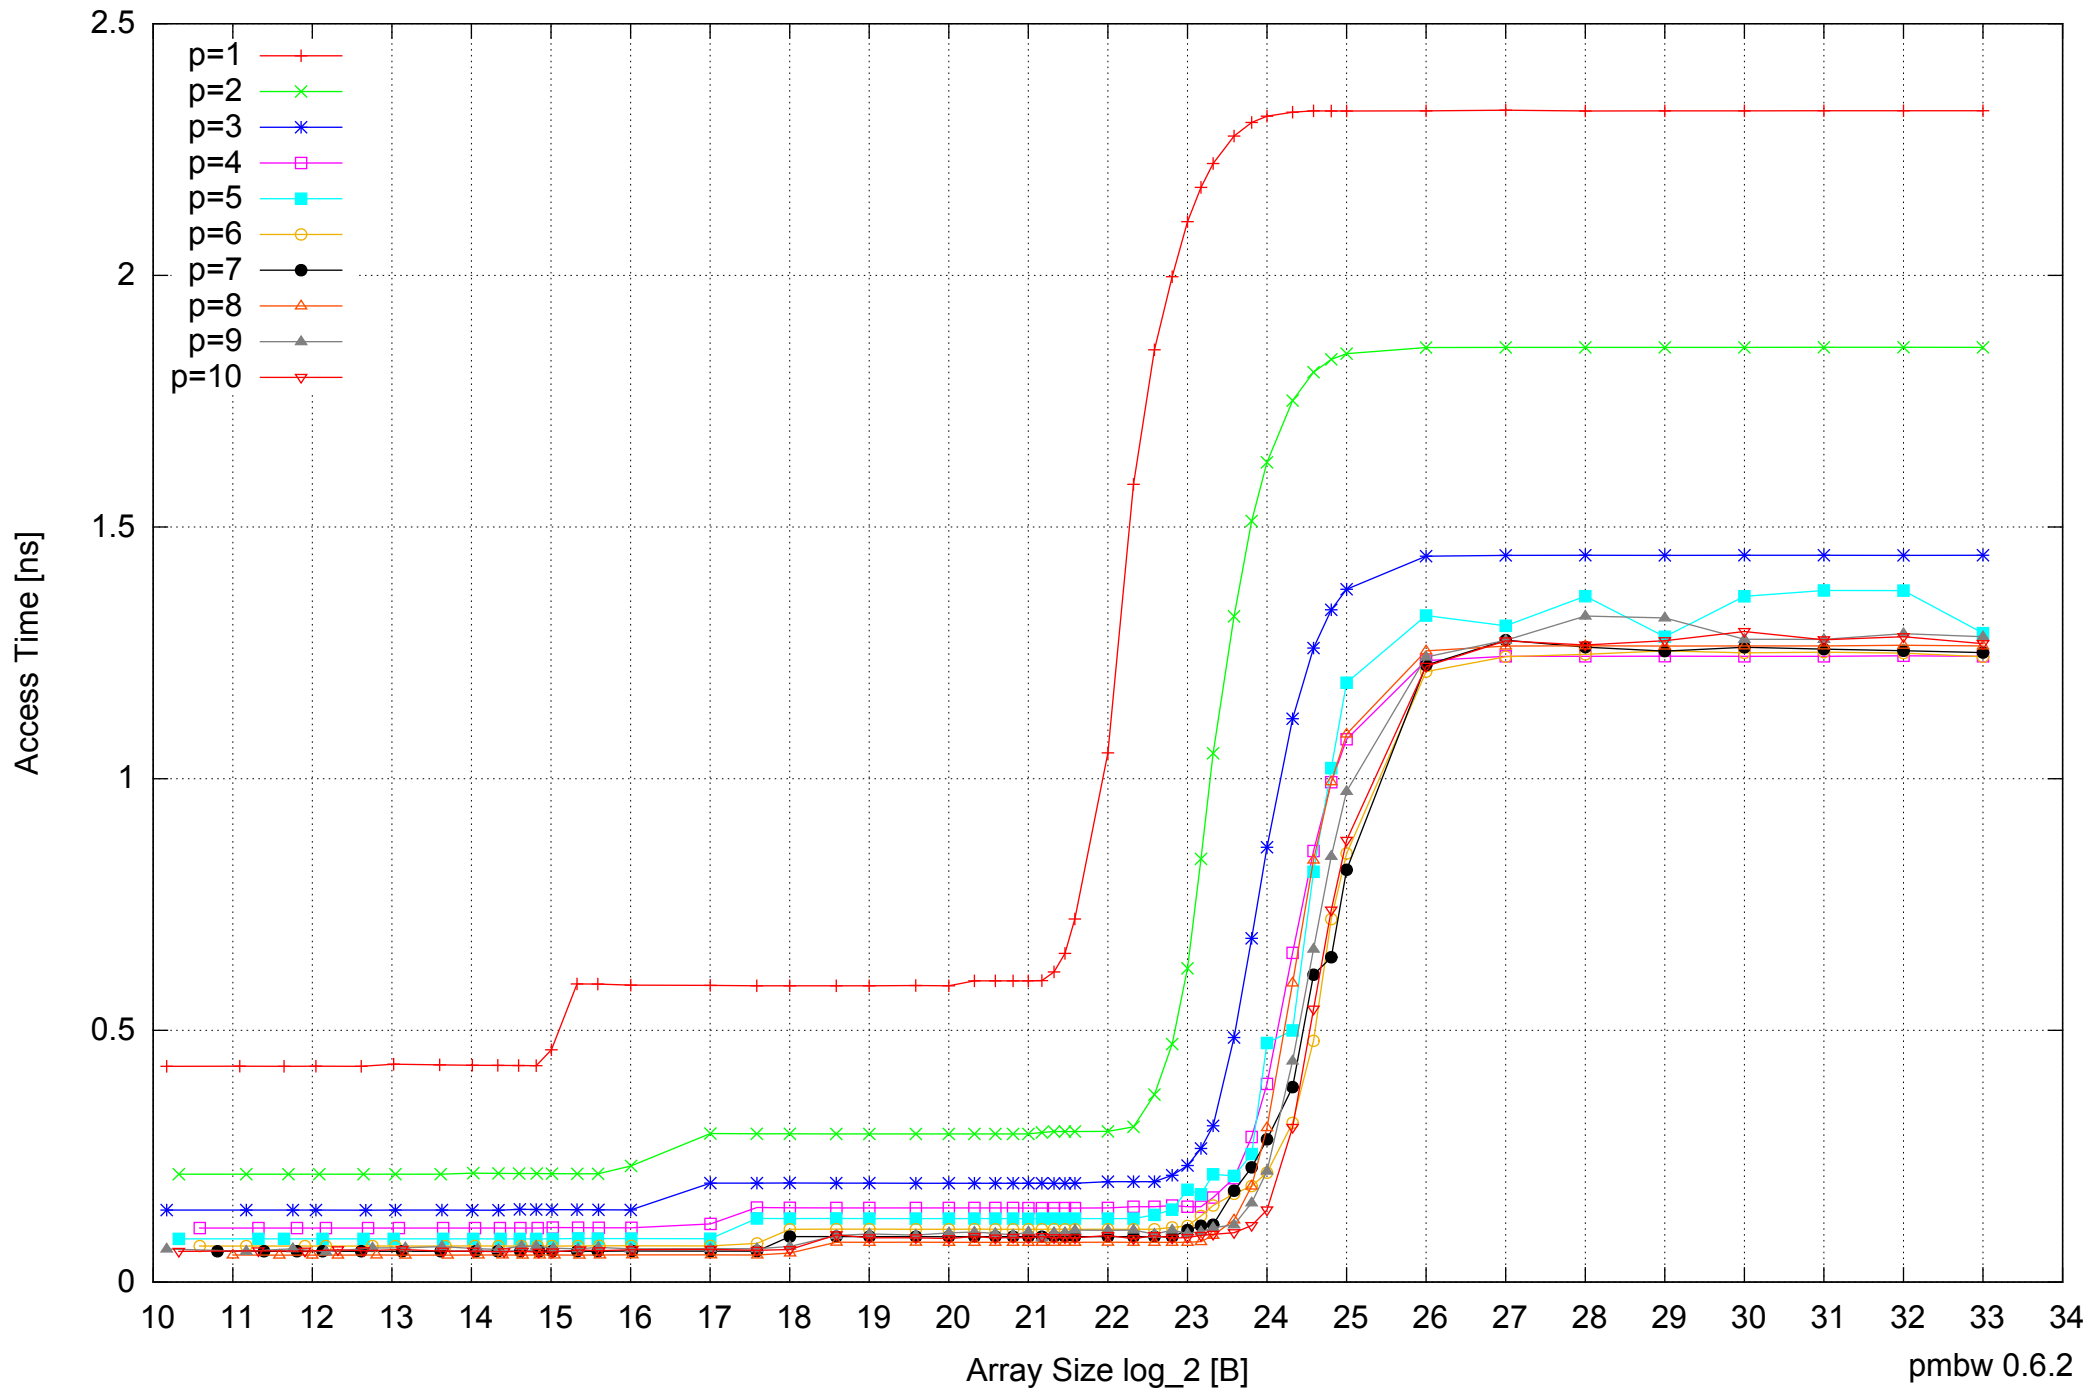

Intel Xeon E5345 16GB - Parallel Memory Bandwidth - ScanRead64IndexSimpleLoop

Intel Xeon E5345 16GB - Parallel Memory Access Time - ScanRead64IndexSimpleLoop

Intel Xeon E5345 16GB - Speedup of Parallel Memory Bandwidth (enlarged) - ScanRead64IndexSimpleLoop

Intel Xeon E5345 16GB - Parallel Memory Access Time - ScanRead64IndexUnrollLoop

Intel Xeon E5345 16GB - Speedup of Parallel Memory Bandwidth - ScanRead64IndexUnrollLoop

Intel Xeon E5345 16GB - Speedup of Parallel Memory Bandwidth - ScanWrite32PtrSimpleLoop