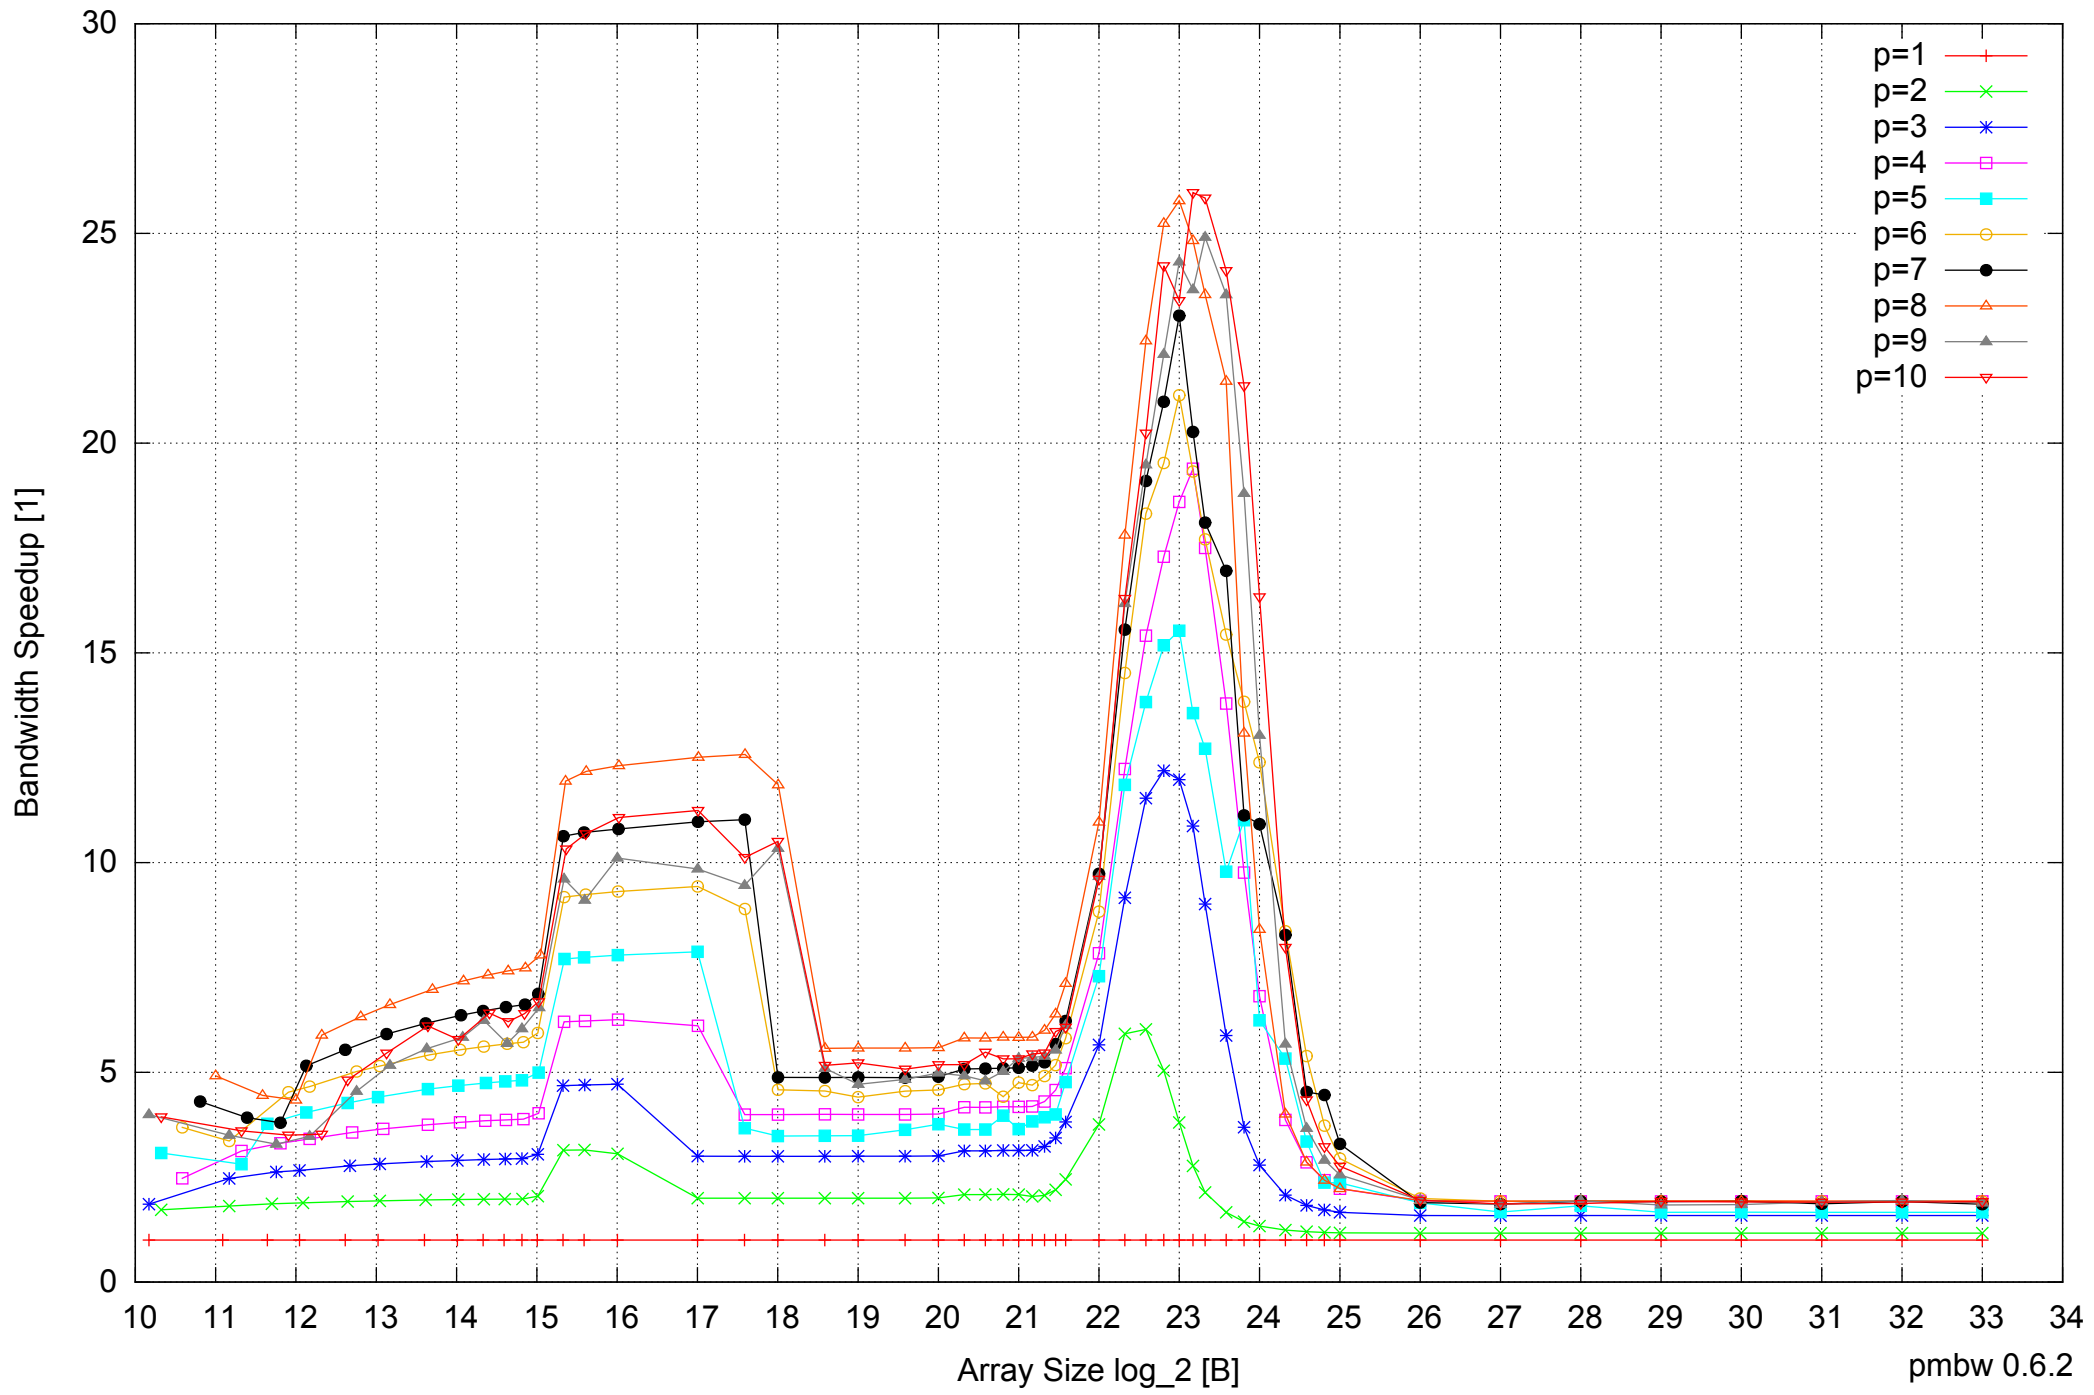

Intel Xeon E5345 16GB - Speedup of Parallel Memory Bandwidth (enlarged) - ScanRead128PtrUnrollLoop

Intel Xeon E5345 16GB - Parallel Memory Bandwidth - ScanWrite64PtrSimpleLoop

Intel Xeon E5345 16GB - Parallel Memory Access Time - ScanWrite64PtrSimpleLoop

Intel Xeon E5345 16GB - Speedup of Parallel Memory Bandwidth - ScanWrite64PtrSimpleLoop

Intel Xeon E5345 16GB - Parallel Memory Access Time - ScanWrite64PtrUnrollLoop

Intel Xeon E5345 16GB - Speedup of Parallel Memory Bandwidth (enlarged) - ScanWrite64PtrUnrollLoop