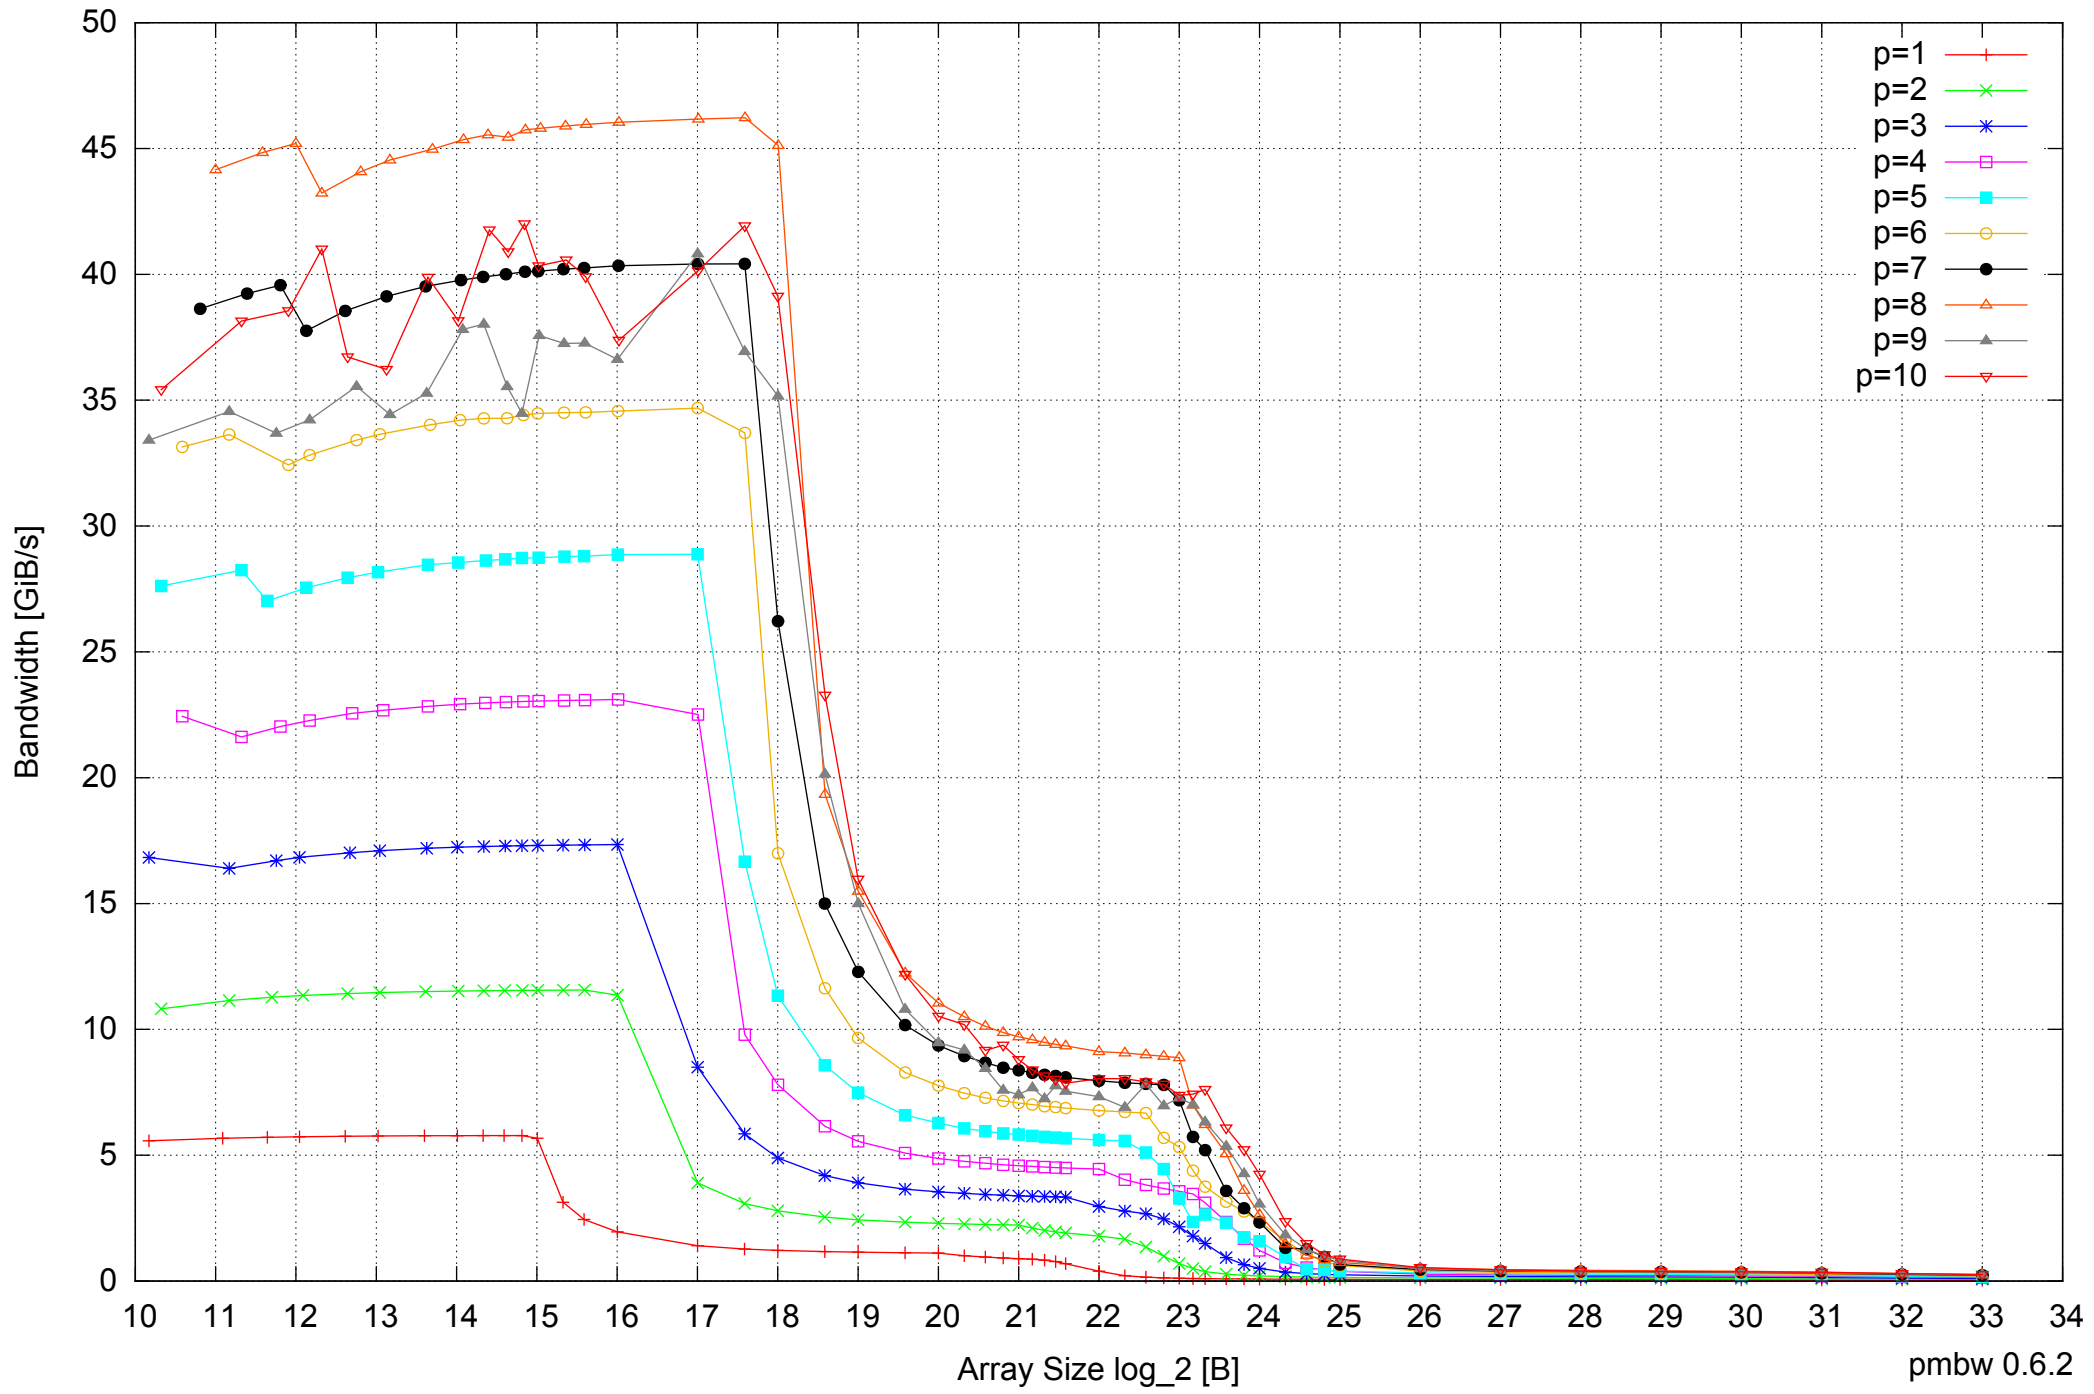

Intel Xeon E5345 16GB - Parallel Memory Access Time - ScanRead32PtrUnrollLoop

Intel Xeon E5345 16GB - Speedup of Parallel Memory Bandwidth - ScanRead32PtrUnrollLoop

Intel Xeon E5345 16GB - Speedup of Parallel Memory Bandwidth (enlarged) - ScanRead32PtrUnrollLoop

Intel Xeon E5345 16GB - Parallel Memory Bandwidth - PermRead64SimpleLoop

Intel Xeon E5345 16GB - Parallel Memory Access Time - PermRead64SimpleLoop

Intel Xeon E5345 16GB - Speedup of Parallel Memory Bandwidth (enlarged) - PermRead64SimpleLoop