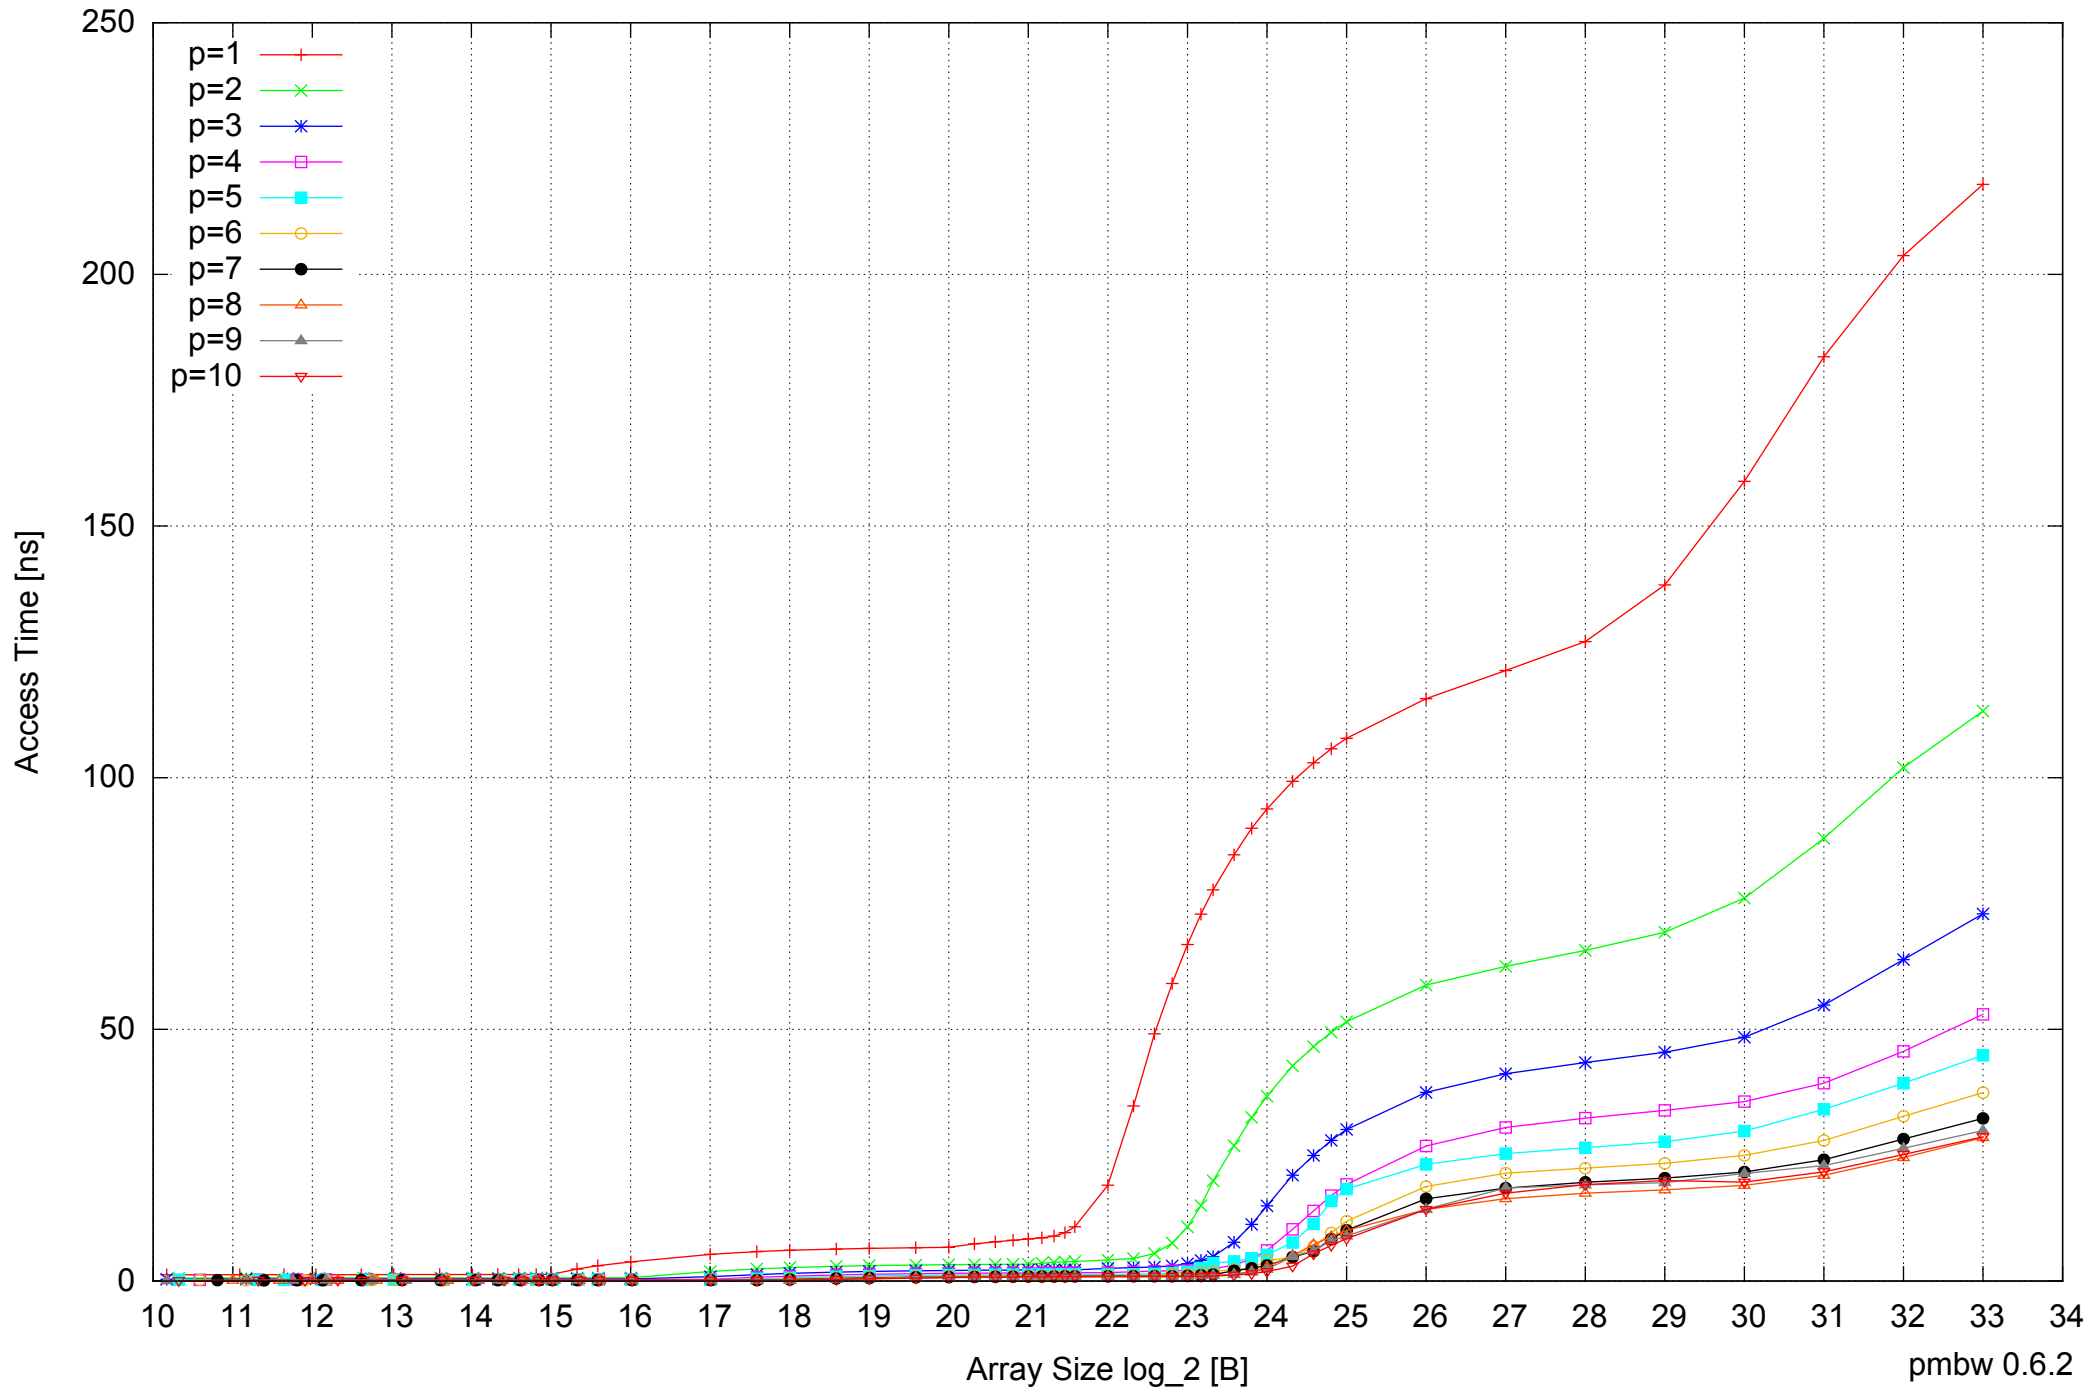

Intel Xeon E5345 16GB - Parallel Memory Bandwidth - PermRead64SimpleLoop

Intel Xeon E5345 16GB - Parallel Memory Access Time - PermRead64SimpleLoop

Intel Xeon E5345 16GB - Speedup of Parallel Memory Bandwidth (enlarged) - PermRead64SimpleLoop

Intel Xeon E5345 16GB - Parallel Memory Bandwidth - PermRead64UnrollLoop

Intel Xeon E5345 16GB - Parallel Memory Access Time - PermRead64UnrollLoop

Intel Xeon E5345 16GB - Speedup of Parallel Memory Bandwidth - PermRead64UnrollLoop