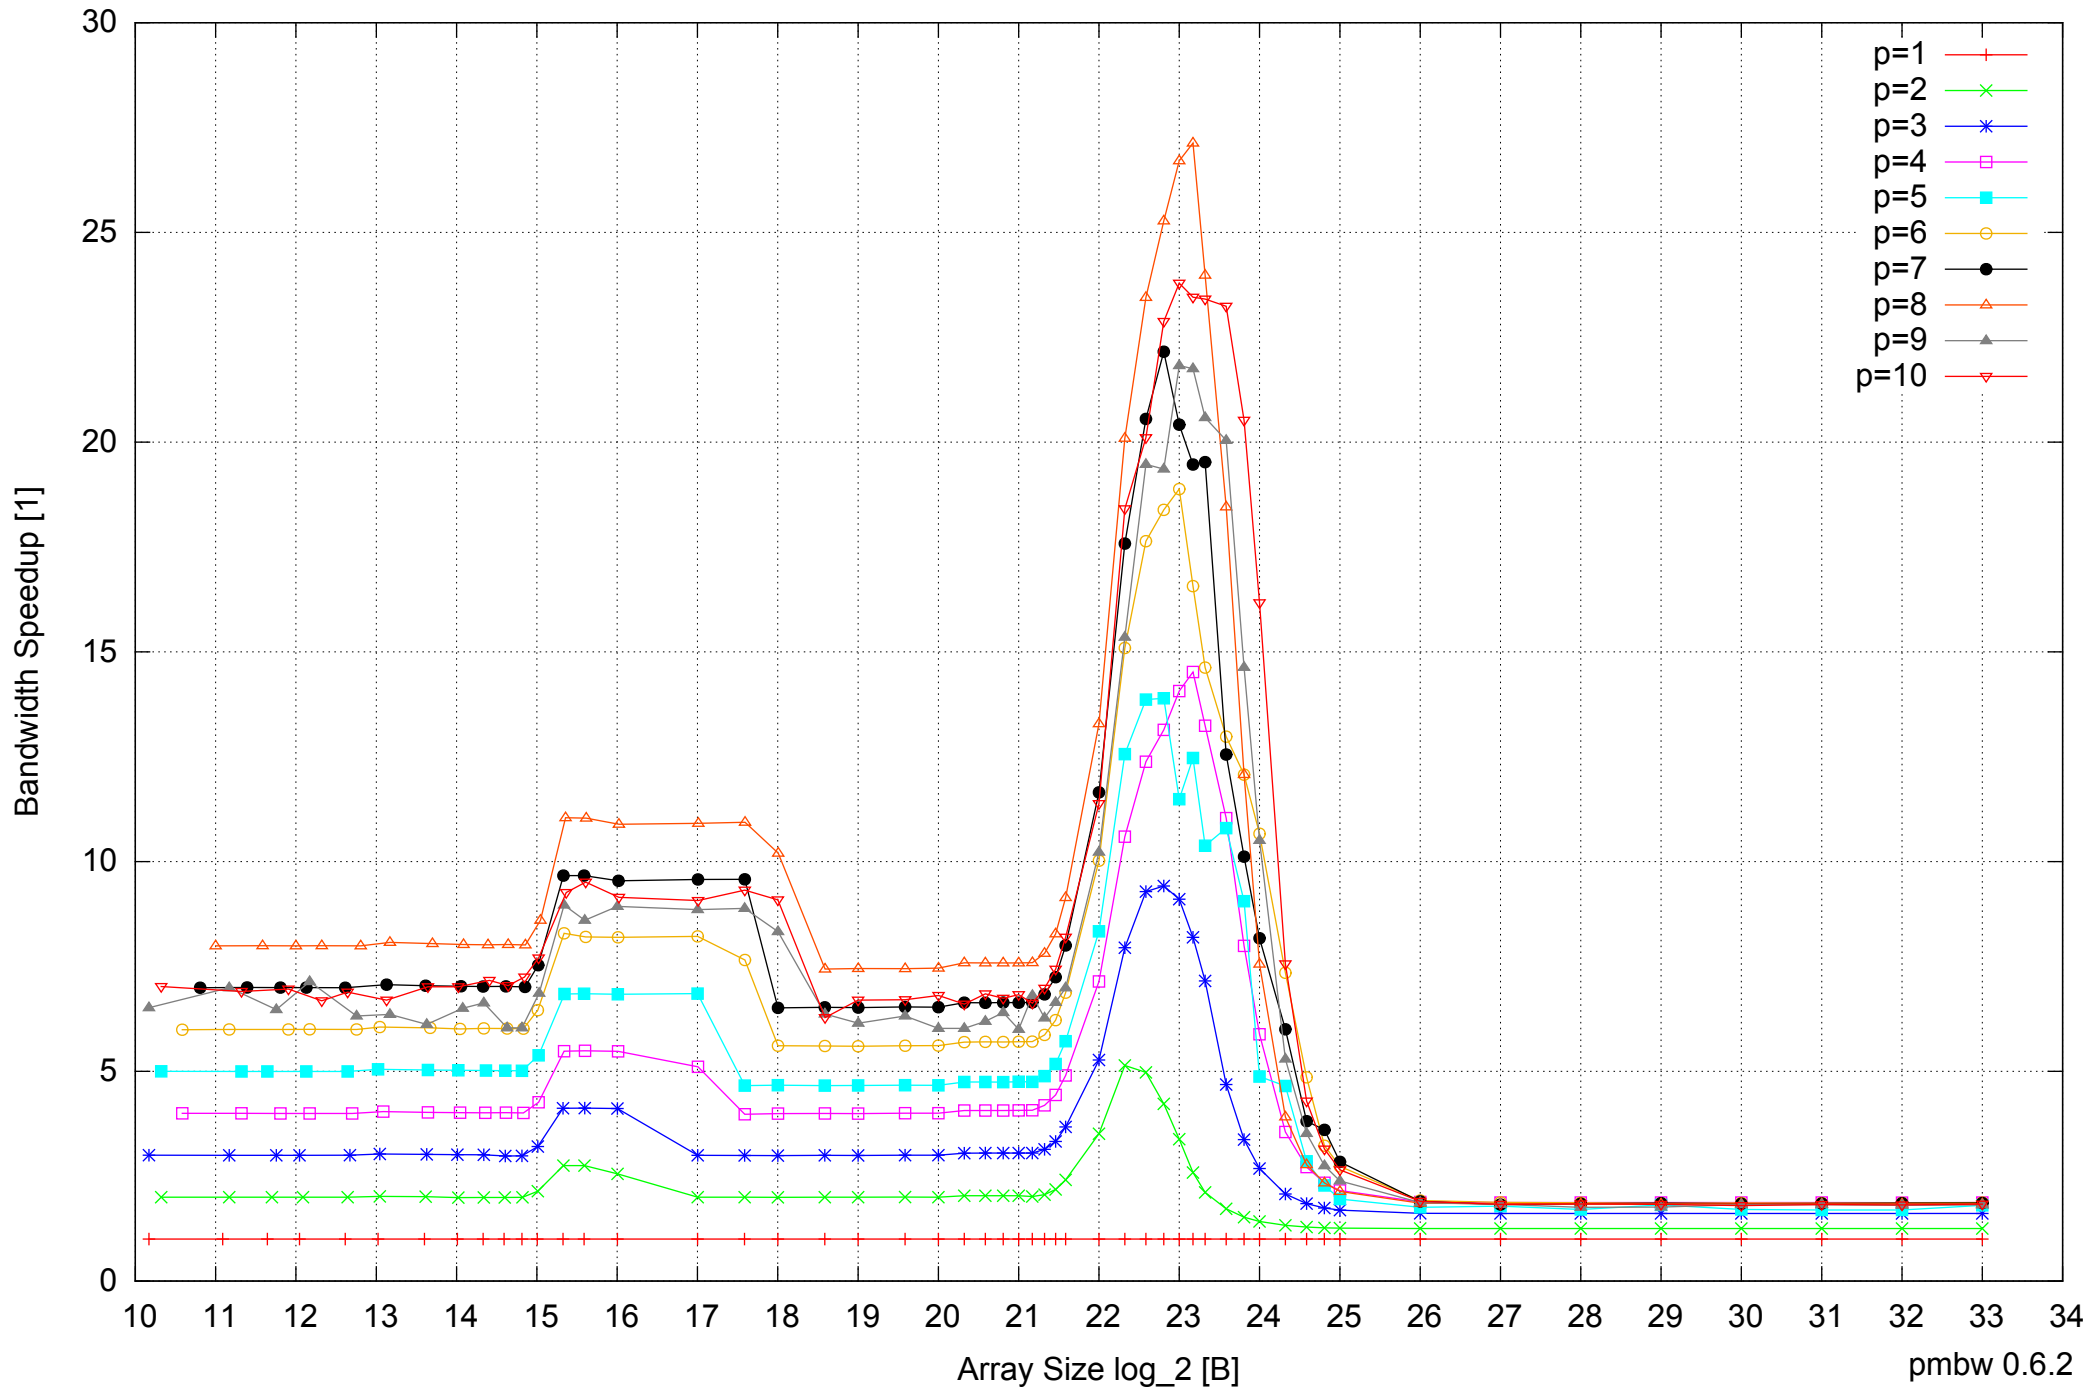

Intel Xeon E5345 16GB - Parallel Memory Bandwidth - ScanRead64IndexSimpleLoop

Intel Xeon E5345 16GB - Parallel Memory Access Time - ScanRead64IndexSimpleLoop

Intel Xeon E5345 16GB - Speedup of Parallel Memory Bandwidth (enlarged) - ScanRead64IndexSimpleLoop

Intel Xeon E5345 16GB - Parallel Memory Access Time - ScanRead64IndexUnrollLoop

Intel Xeon E5345 16GB - Speedup of Parallel Memory Bandwidth - ScanRead64IndexUnrollLoop

Intel Xeon E5345 16GB - Speedup of Parallel Memory Bandwidth - ScanWrite32PtrSimpleLoop