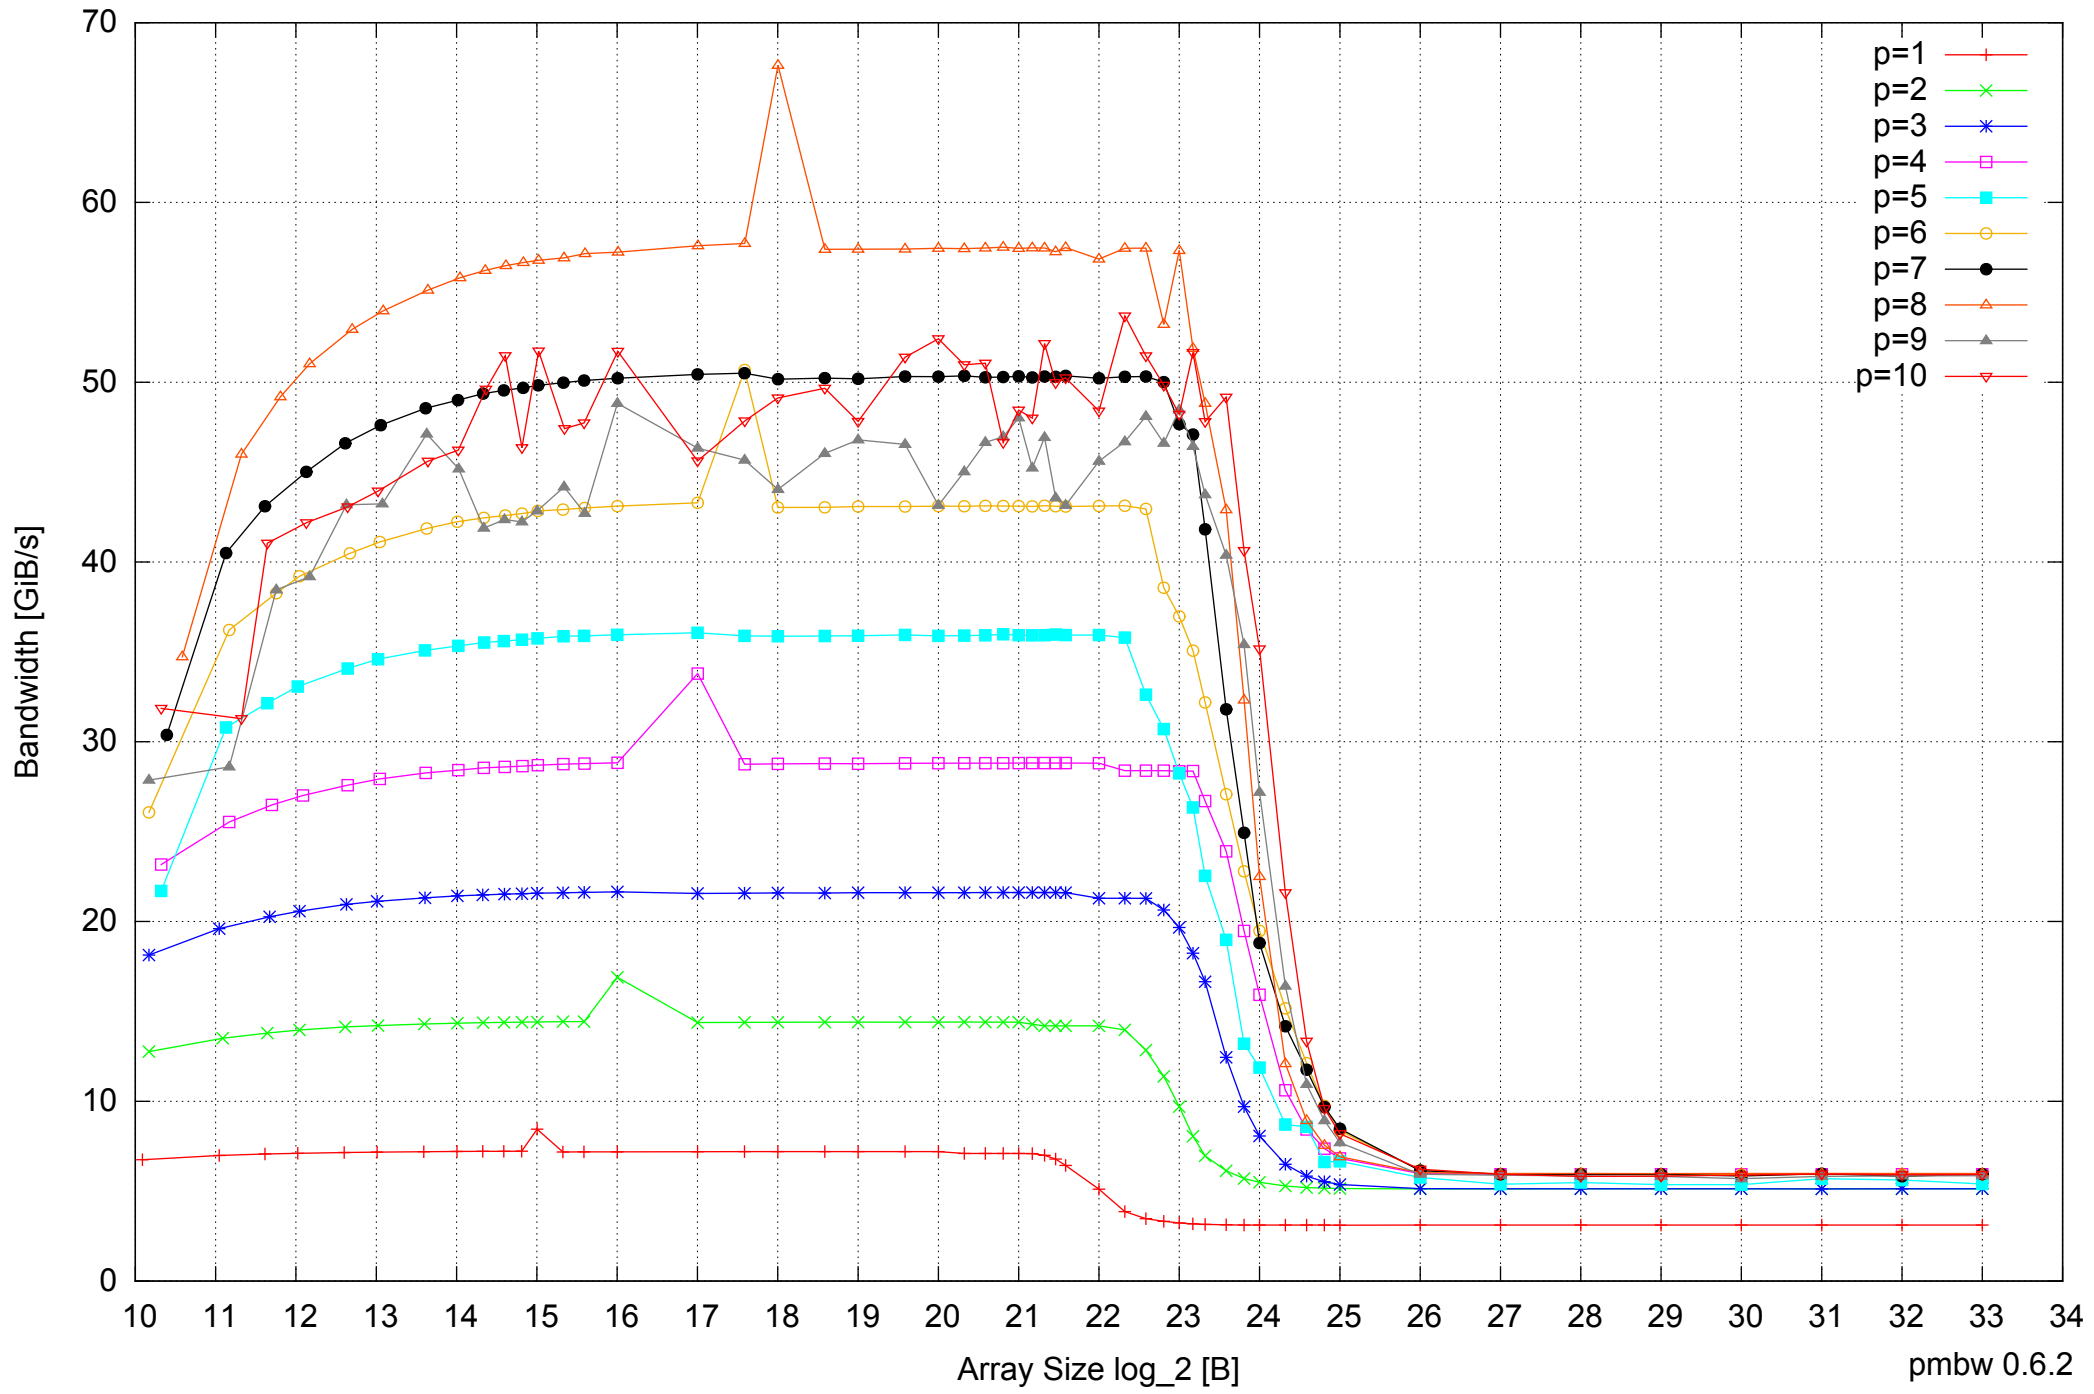

Intel Xeon E5345 16GB - Parallel Memory Bandwidth - ScanRead32PtrSimpleLoop