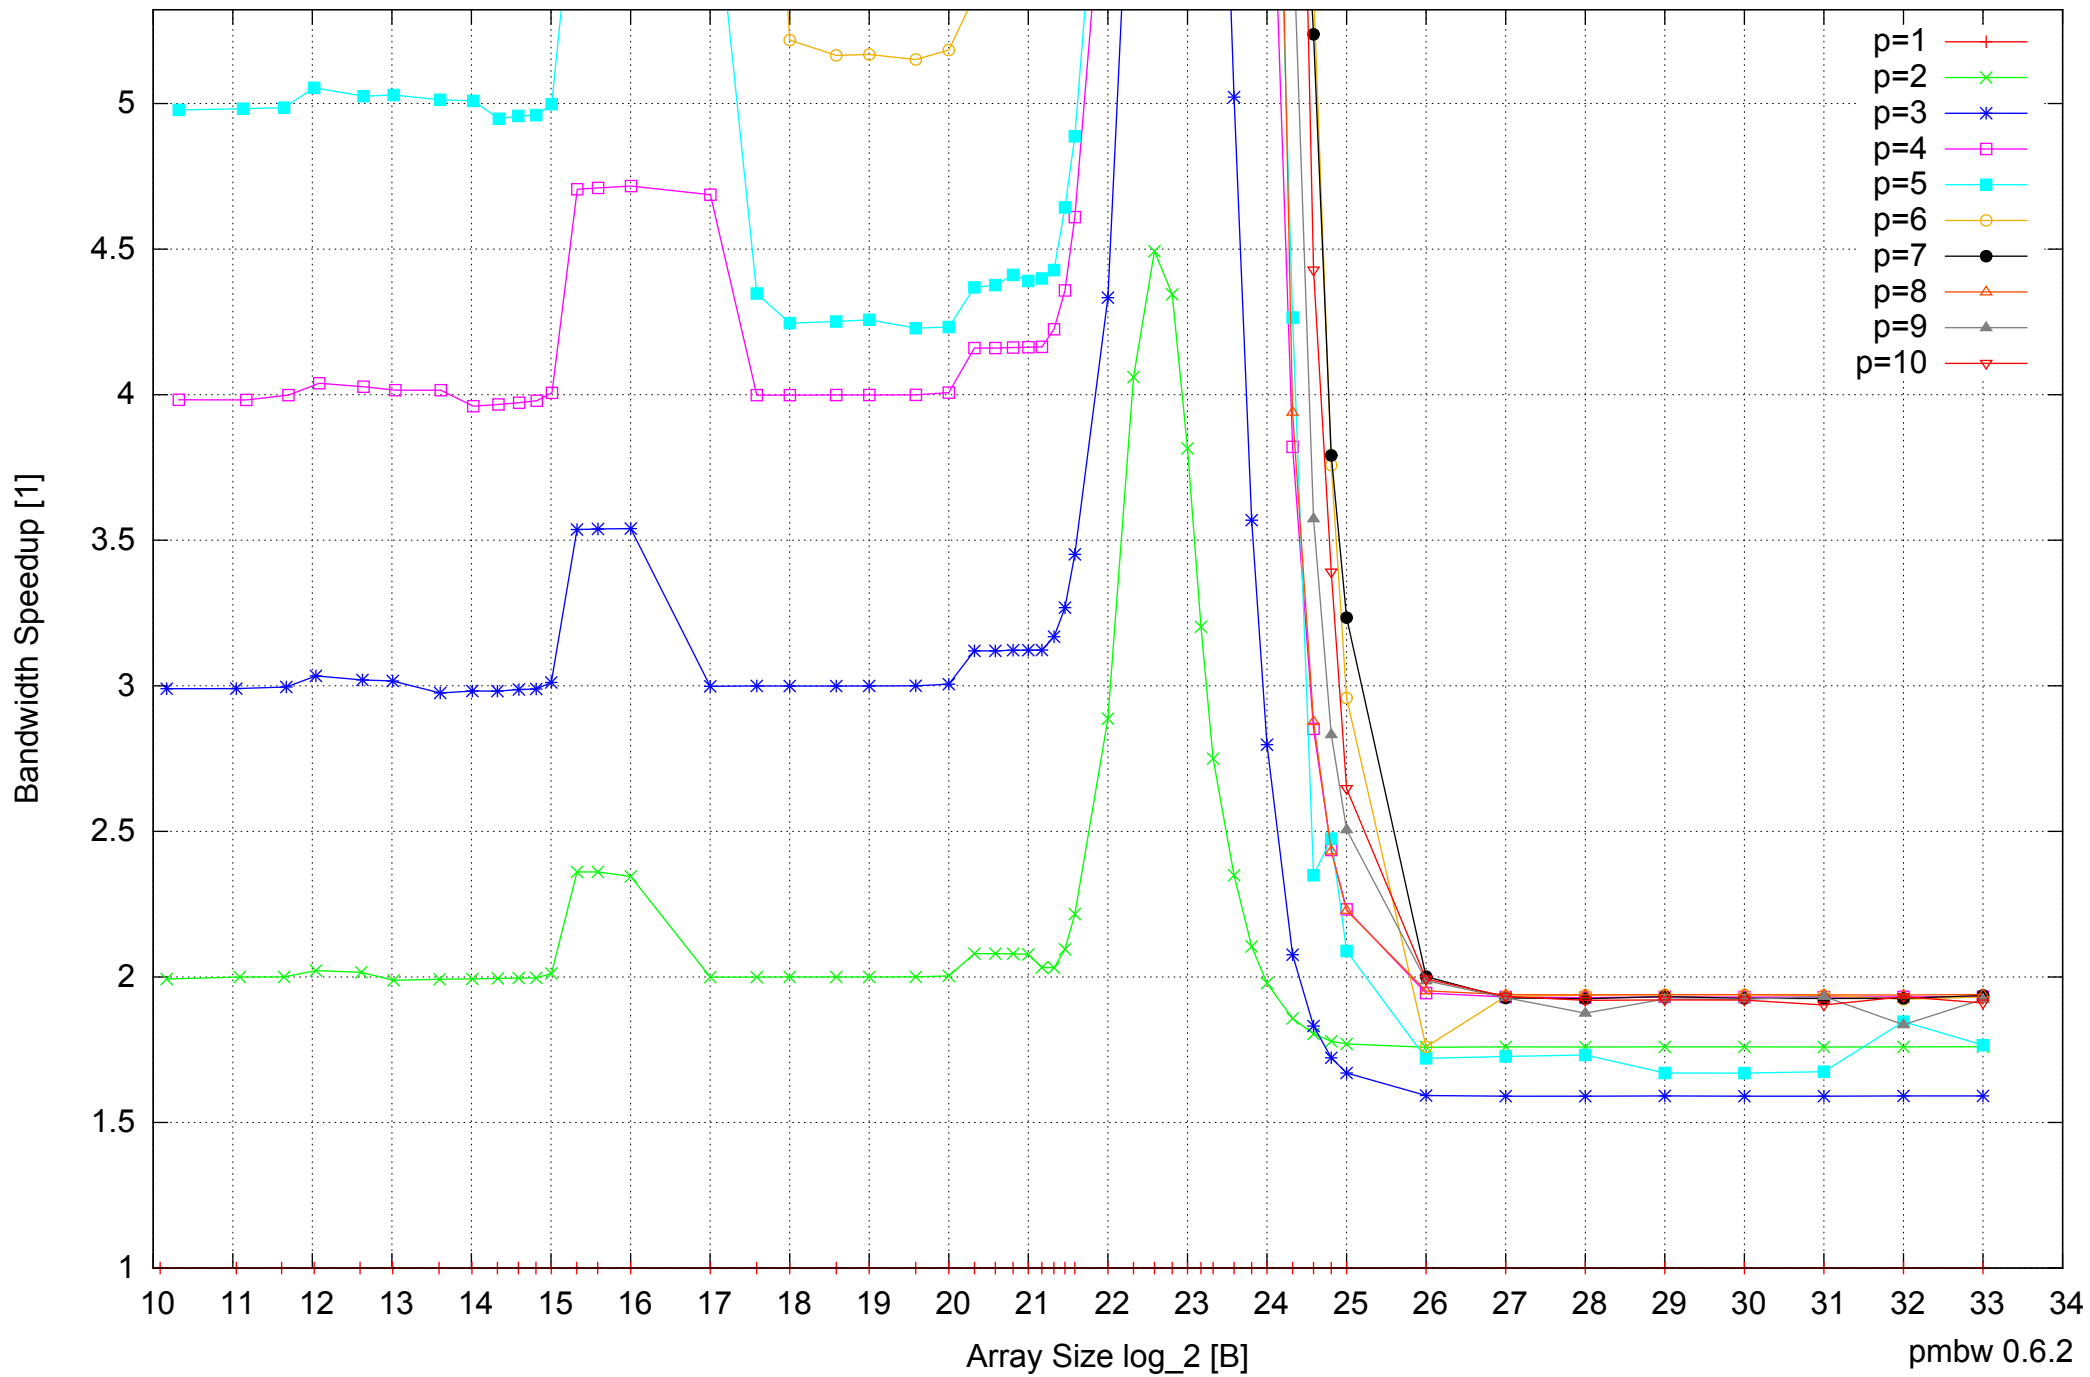

Intel Xeon E5345 16GB - Parallel Memory Access Time - ScanRead64IndexUnrollLoop

Intel Xeon E5345 16GB - Speedup of Parallel Memory Bandwidth - ScanRead64IndexUnrollLoop

Intel Xeon E5345 16GB - Speedup of Parallel Memory Bandwidth - ScanWrite32PtrSimpleLoop

Intel Xeon E5345 16GB - Speedup of Parallel Memory Bandwidth (enlarged) - ScanWrite32PtrSimpleLoop

Intel Xeon E5345 16GB - Parallel Memory Bandwidth - ScanWrite32PtrUnrollLoop

Intel Xeon E5345 16GB - Parallel Memory Access Time - ScanWrite32PtrUnrollLoop

Intel Xeon E5345 16GB - Speedup of Parallel Memory Bandwidth (enlarged) - ScanWrite32PtrUnrollLoop

Intel Xeon E5345 16GB - Parallel Memory Bandwidth - ScanRead32PtrSimpleLoop

Intel Xeon E5345 16GB - Parallel Memory Bandwidth - ScanRead32PtrUnrollLoop