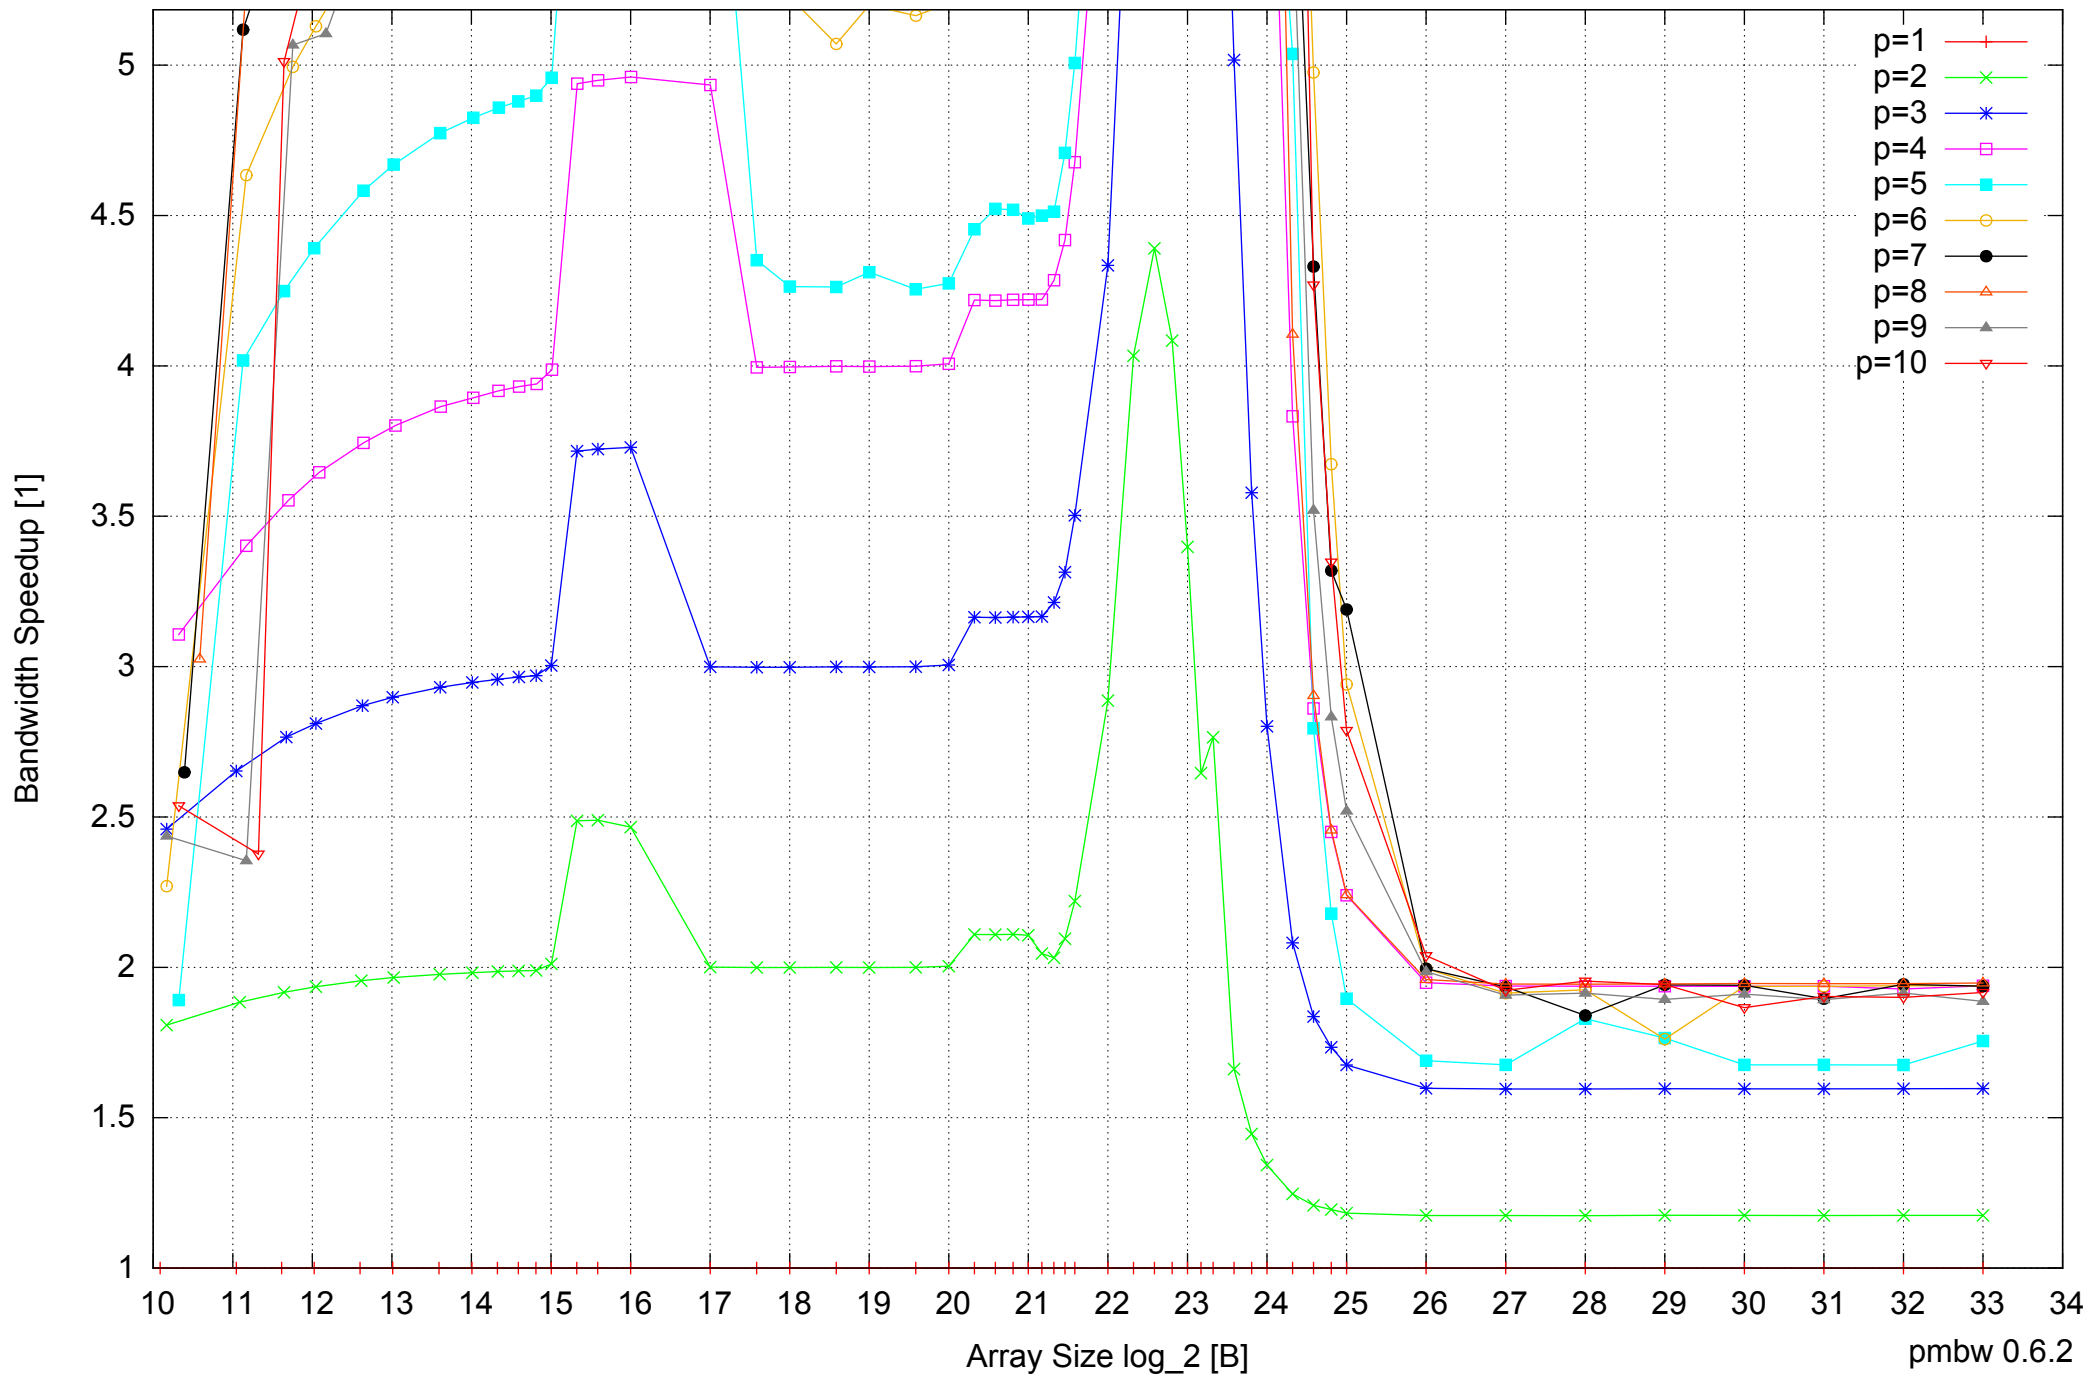

Intel Xeon E5345 16GB - Parallel Memory Access Time - ScanRead64IndexUnrollLoop

Intel Xeon E5345 16GB - Speedup of Parallel Memory Bandwidth - ScanRead64IndexUnrollLoop

Intel Xeon E5345 16GB - Speedup of Parallel Memory Bandwidth - ScanWrite32PtrSimpleLoop

Intel Xeon E5345 16GB - Speedup of Parallel Memory Bandwidth (enlarged) - ScanWrite32PtrSimpleLoop

Intel Xeon E5345 16GB - Parallel Memory Bandwidth - ScanWrite32PtrUnrollLoop

Intel Xeon E5345 16GB - Parallel Memory Access Time - ScanWrite32PtrUnrollLoop