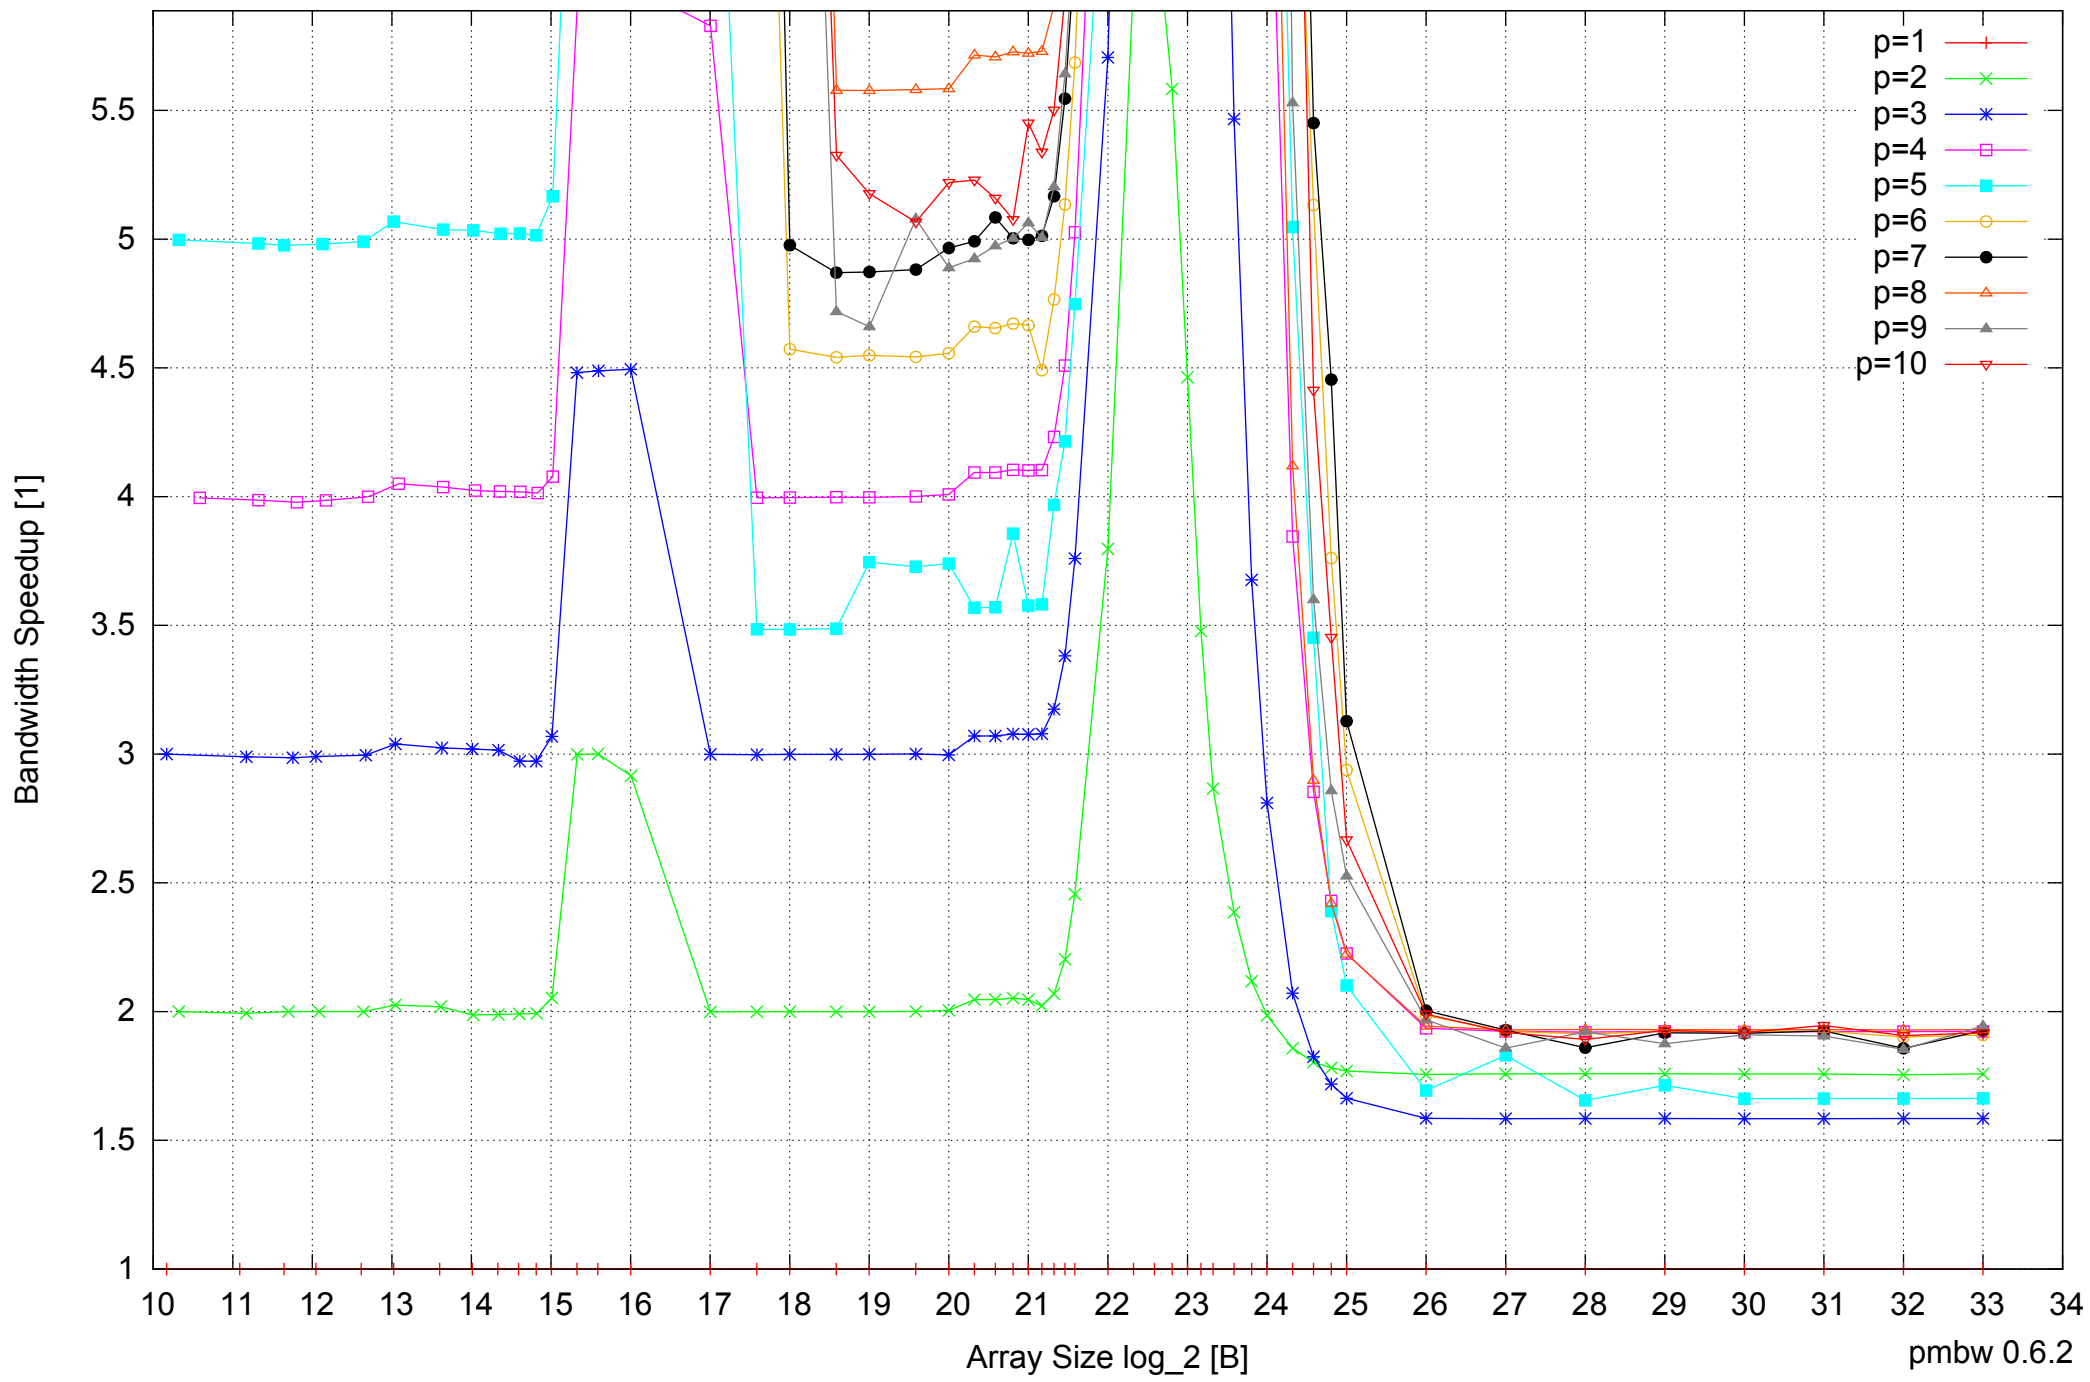

Intel Xeon E5345 16GB - Speedup of Parallel Memory Bandwidth (enlarged) - ScanRead128PtrUnrollLoop

Intel Xeon E5345 16GB - Parallel Memory Bandwidth - ScanWrite64PtrSimpleLoop

Intel Xeon E5345 16GB - Parallel Memory Access Time - ScanWrite64PtrSimpleLoop

Intel Xeon E5345 16GB - Speedup of Parallel Memory Bandwidth - ScanWrite64PtrSimpleLoop

Intel Xeon E5345 16GB - Parallel Memory Access Time - ScanWrite64PtrUnrollLoop

Intel Xeon E5345 16GB - Speedup of Parallel Memory Bandwidth (enlarged) - ScanWrite64PtrUnrollLoop

Intel Xeon E5345 16GB - Parallel Memory Bandwidth - ScanRead64PtrSimpleLoop

Intel Xeon E5345 16GB - Speedup of Parallel Memory Bandwidth (enlarged) - ScanRead64PtrSimpleLoop

Intel Xeon E5345 16GB - Speedup of Parallel Memory Bandwidth (enlarged) - ScanRead64PtrUnrollLoop