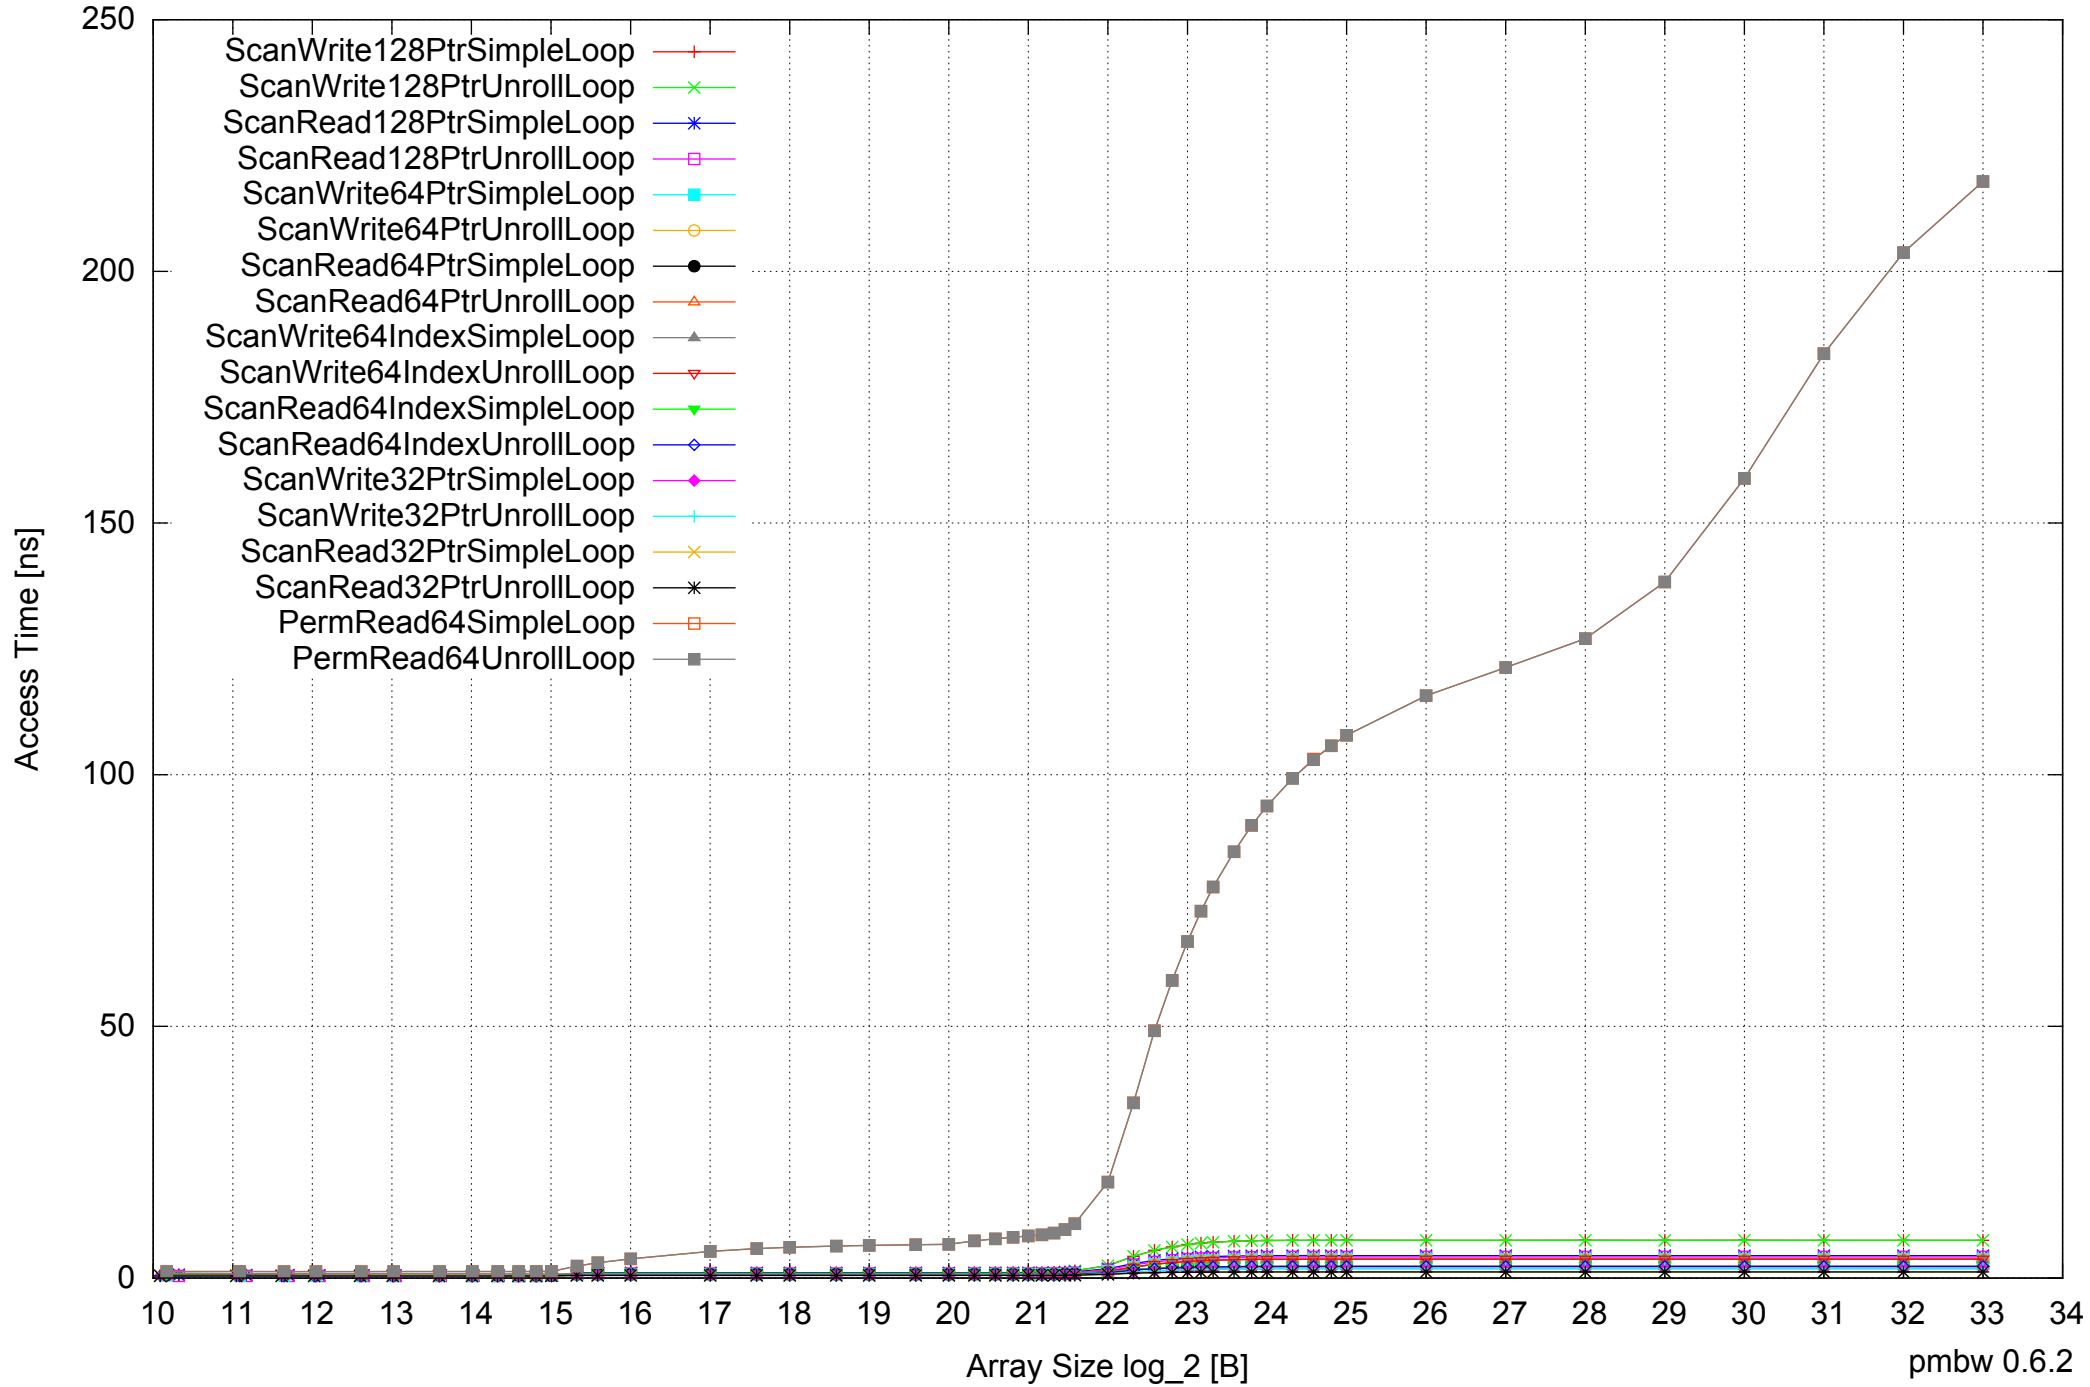

Intel Xeon E5345 16GB - One Thread Memory Bandwidth

Intel Xeon E5345 16GB - One Thread Memory Latency (Access Time)

Intel Xeon E5345 16GB - One Thread Memory Latency (excluding Permutation)

Intel Xeon E5345 16GB - One Thread Memory Bandwidth (only 64-bit Reads)

Intel Xeon E5345 16GB - Parallel Memory Bandwidth - ScanWrite128PtrSimpleLoop

Intel Xeon E5345 16GB - Parallel Memory Access Time - ScanWrite128PtrSimpleLoop

Intel Xeon E5345 16GB - Speedup of Parallel Memory Bandwidth - ScanWrite128PtrSimpleLoop