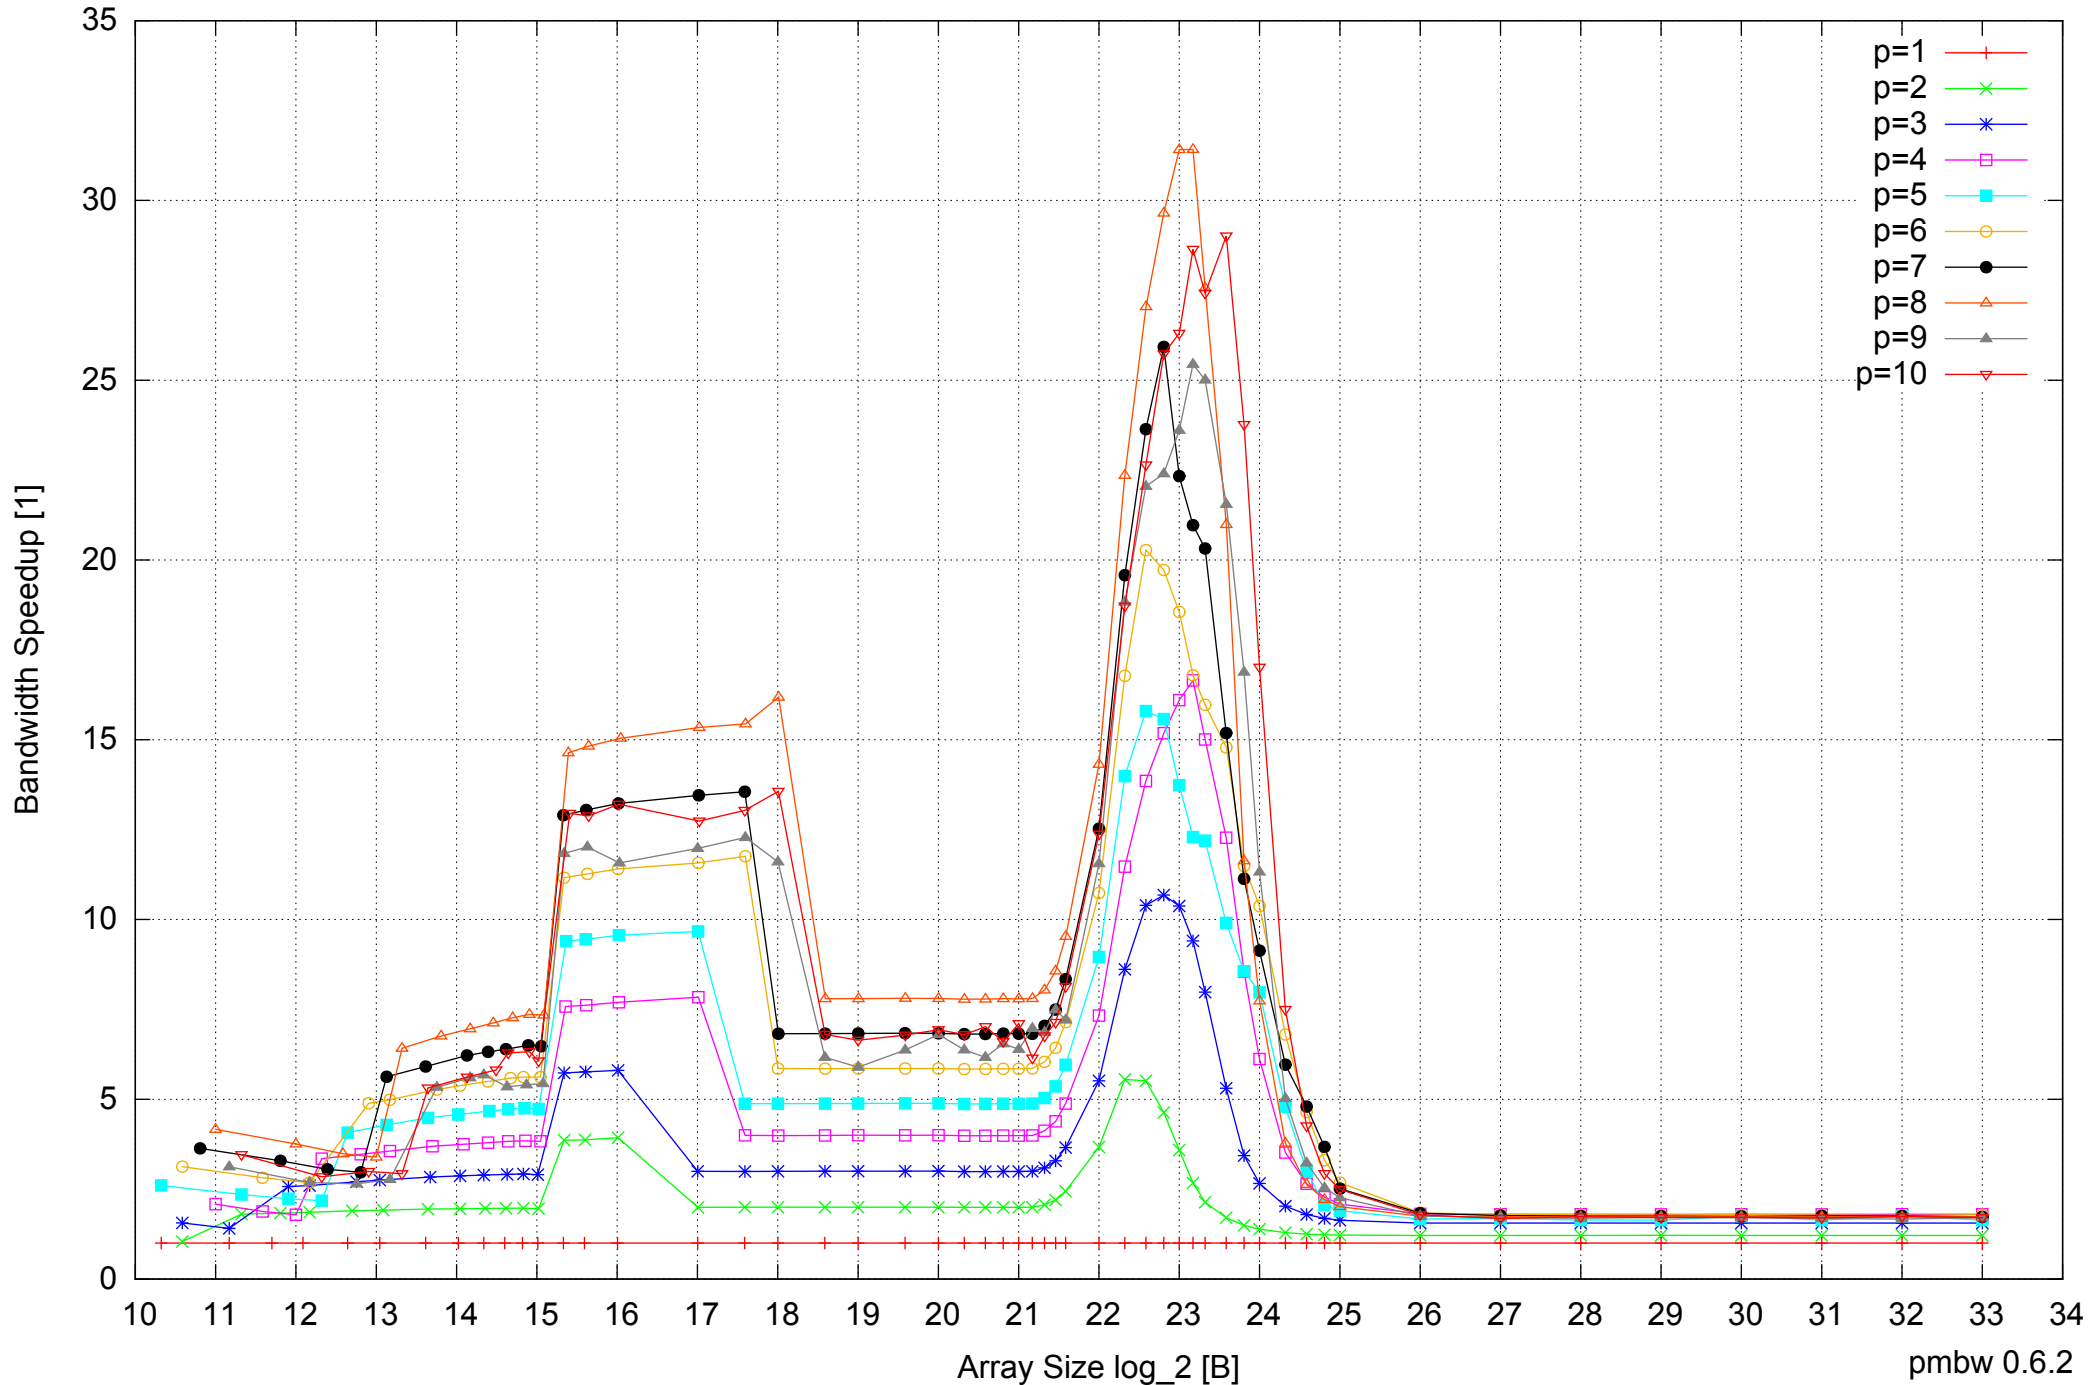

Intel Xeon E5345 16GB - Parallel Memory Bandwidth - ScanWrite128PtrSimpleLoop

Intel Xeon E5345 16GB - Parallel Memory Access Time - ScanWrite128PtrSimpleLoop

Intel Xeon E5345 16GB - Speedup of Parallel Memory Bandwidth - ScanWrite128PtrSimpleLoop

Intel Xeon E5345 16GB - Parallel Memory Access Time - ScanWrite128PtrUnrollLoop

Intel Xeon E5345 16GB - Speedup of Parallel Memory Bandwidth (enlarged) - ScanWrite128PtrUnrollLoop

Intel Xeon E5345 16GB - Parallel Memory Bandwidth - ScanRead128PtrSimpleLoop

Intel Xeon E5345 16GB - Speedup of Parallel Memory Bandwidth - ScanRead128PtrSimpleLoop

Intel Xeon E5345 16GB - Speedup of Parallel Memory Bandwidth (enlarged) - ScanRead128PtrSimpleLoop

Intel Xeon E5345 16GB - Speedup of Parallel Memory Bandwidth - ScanRead128PtrUnrollLoop