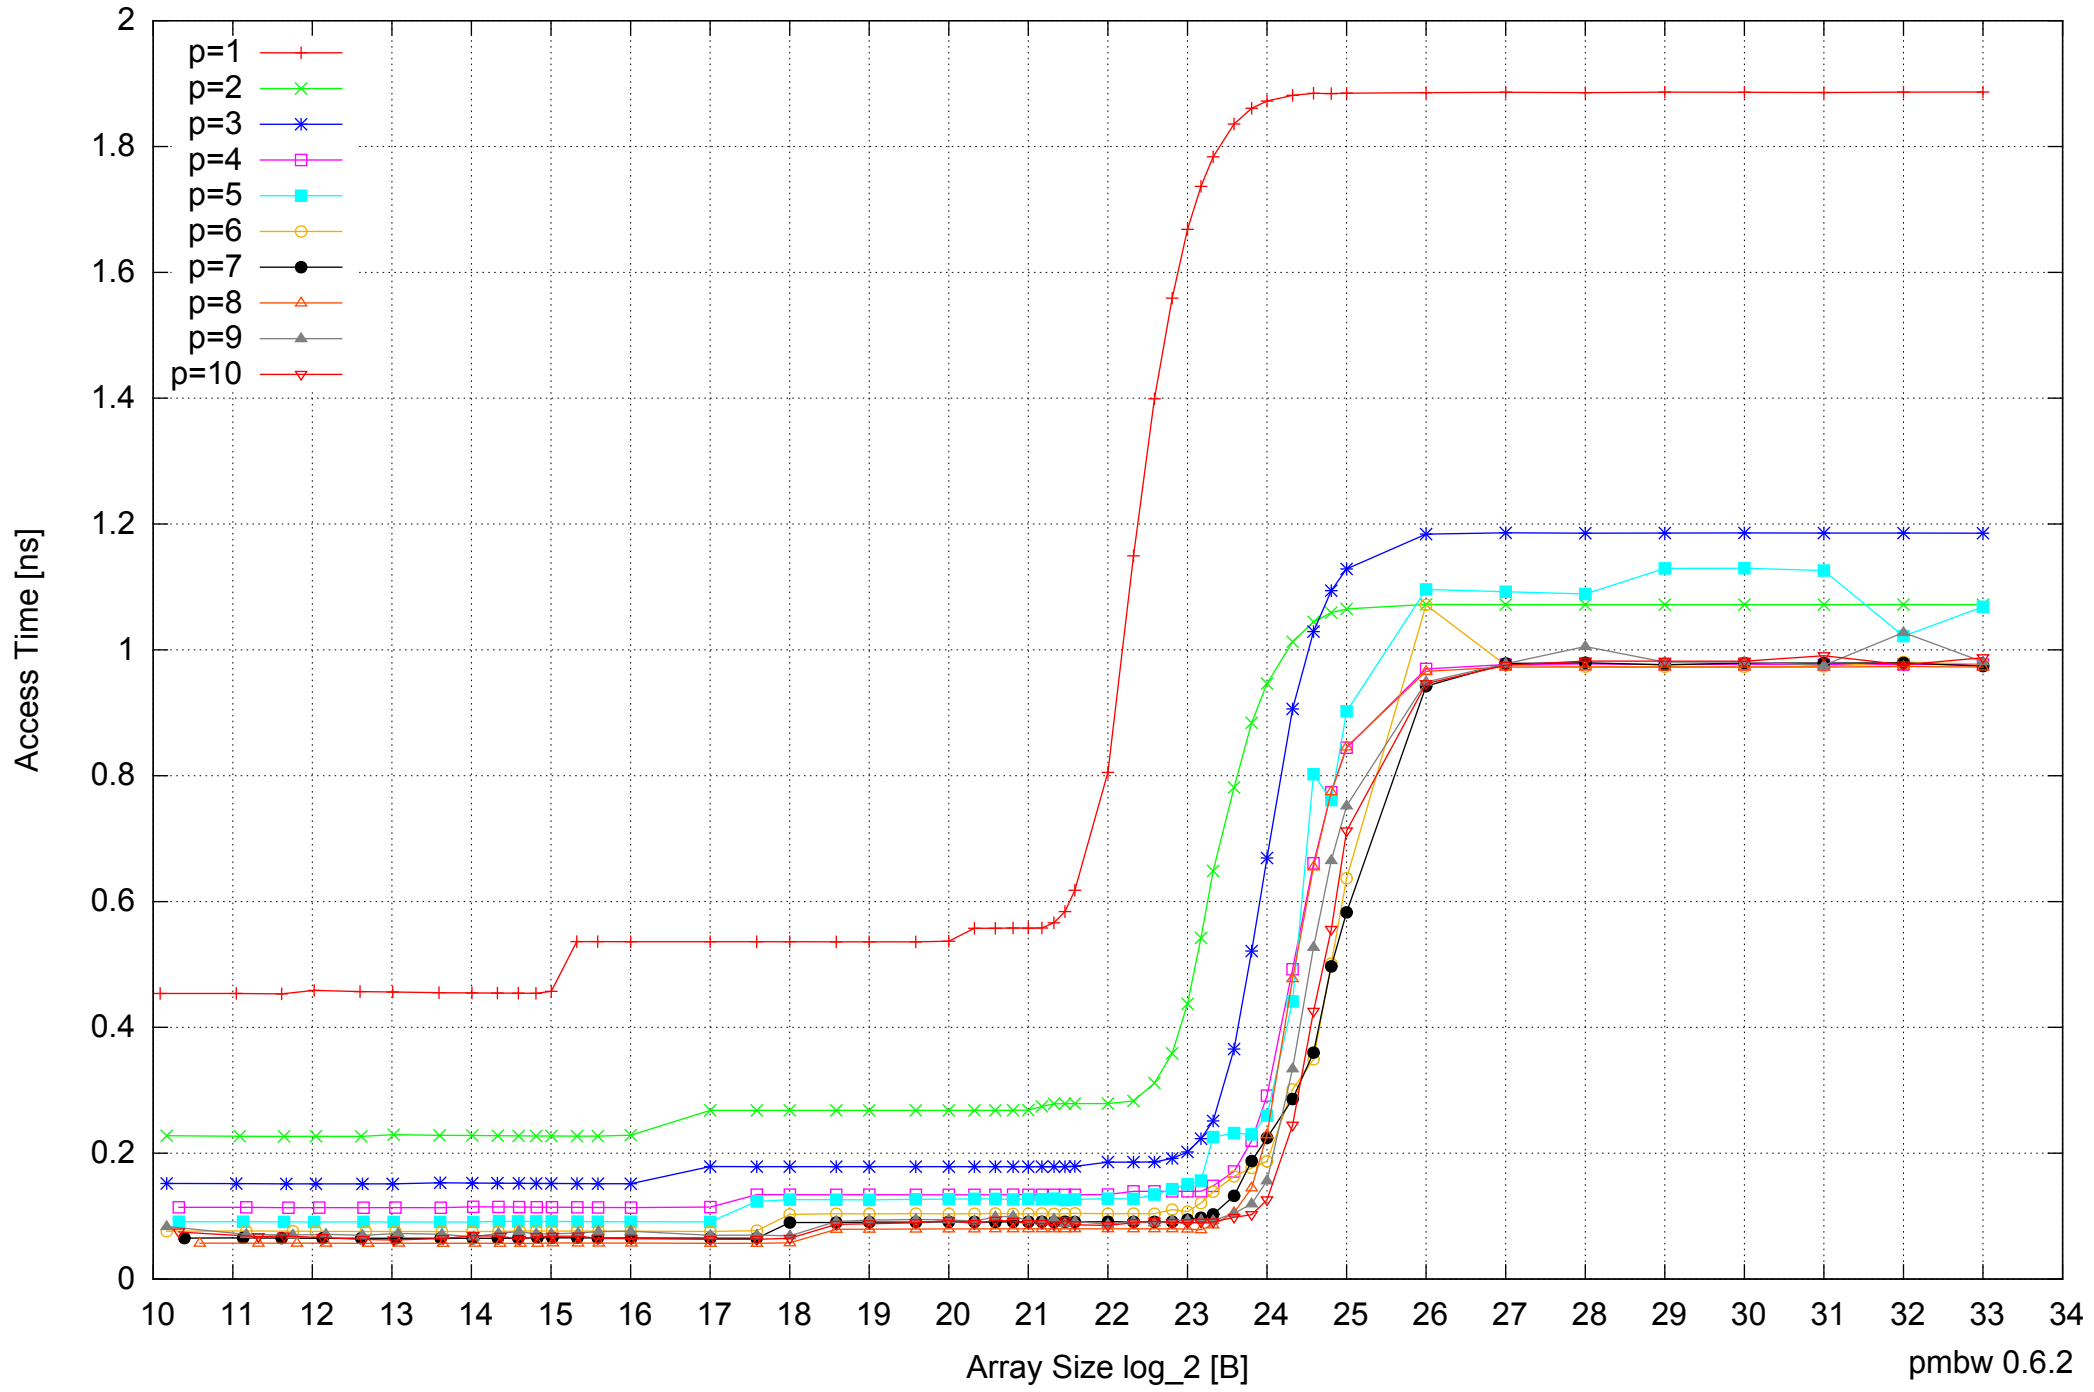

Intel Xeon E5345 16GB - Parallel Memory Access Time - ScanRead64IndexUnrollLoop

Intel Xeon E5345 16GB - Speedup of Parallel Memory Bandwidth - ScanRead64IndexUnrollLoop

Intel Xeon E5345 16GB - Speedup of Parallel Memory Bandwidth - ScanWrite32PtrSimpleLoop

Intel Xeon E5345 16GB - Speedup of Parallel Memory Bandwidth (enlarged) - ScanWrite32PtrSimpleLoop

Intel Xeon E5345 16GB - Parallel Memory Bandwidth - ScanWrite32PtrUnrollLoop

Intel Xeon E5345 16GB - Parallel Memory Access Time - ScanWrite32PtrUnrollLoop

Intel Xeon E5345 16GB - Speedup of Parallel Memory Bandwidth (enlarged) - ScanWrite32PtrUnrollLoop

Intel Xeon E5345 16GB - Parallel Memory Bandwidth - ScanRead32PtrSimpleLoop

Intel Xeon E5345 16GB - Parallel Memory Bandwidth - ScanRead32PtrUnrollLoop