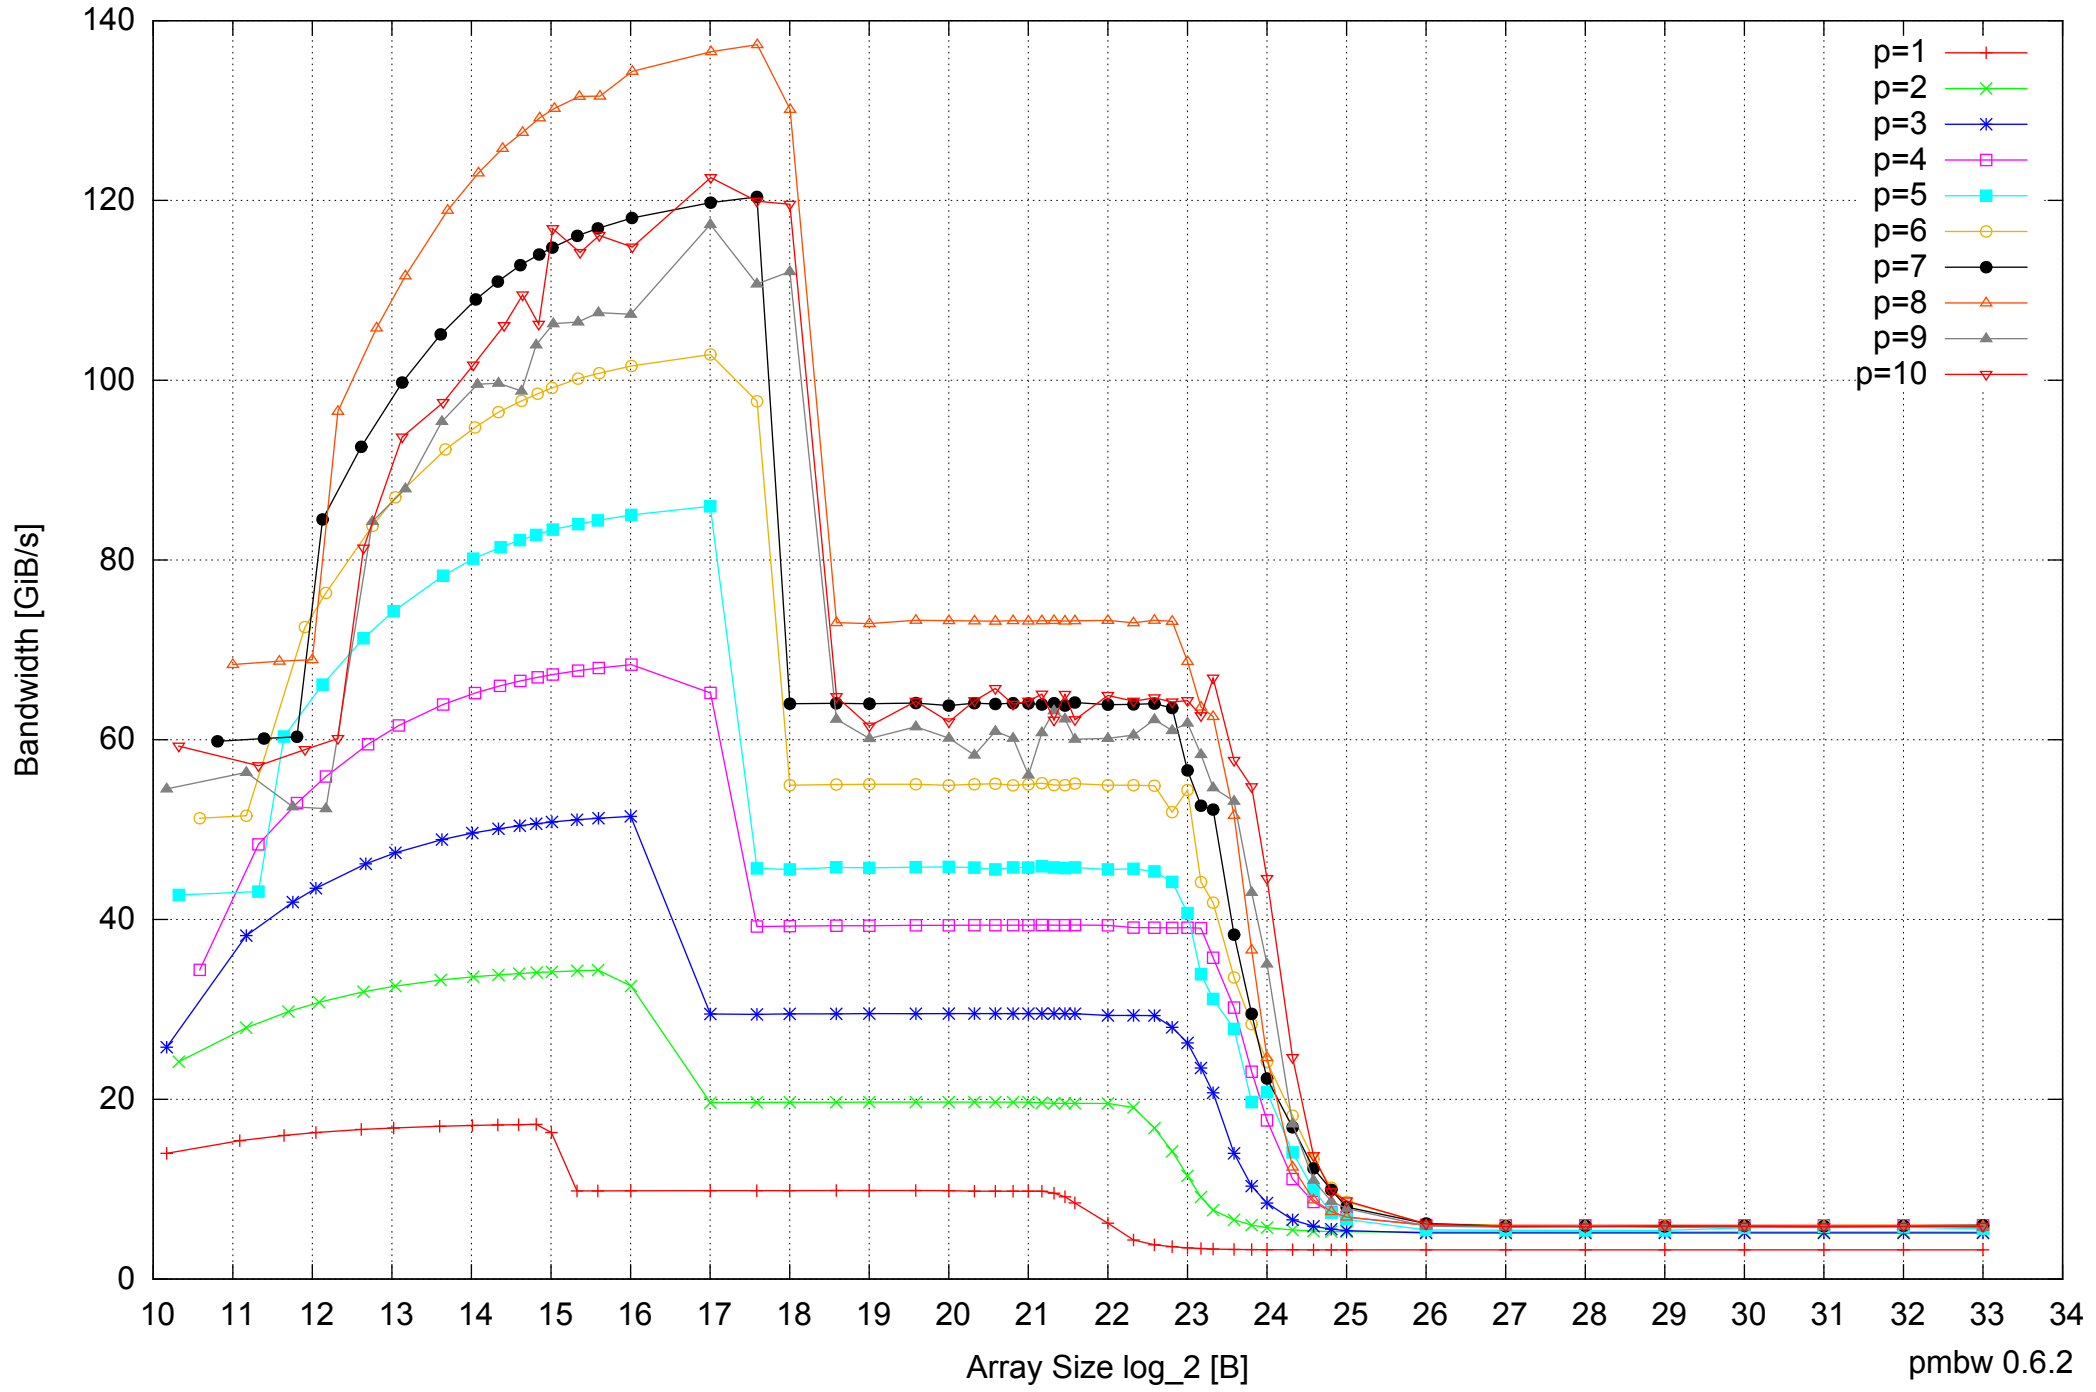

Intel Xeon E5345 16GB - Parallel Memory Access Time - ScanWrite64IndexSimpleLoop

Intel Xeon E5345 16GB - Speedup of Parallel Memory Bandwidth (enlarged) - ScanWrite64IndexSimpleLoop

Intel Xeon E5345 16GB - Parallel Memory Access Time - ScanWrite64IndexUnrollLoop

Intel Xeon E5345 16GB - Parallel Memory Bandwidth - ScanRead64IndexSimpleLoop

Intel Xeon E5345 16GB - Parallel Memory Access Time - ScanRead64IndexSimpleLoop

Intel Xeon E5345 16GB - Speedup of Parallel Memory Bandwidth (enlarged) - ScanRead64IndexSimpleLoop