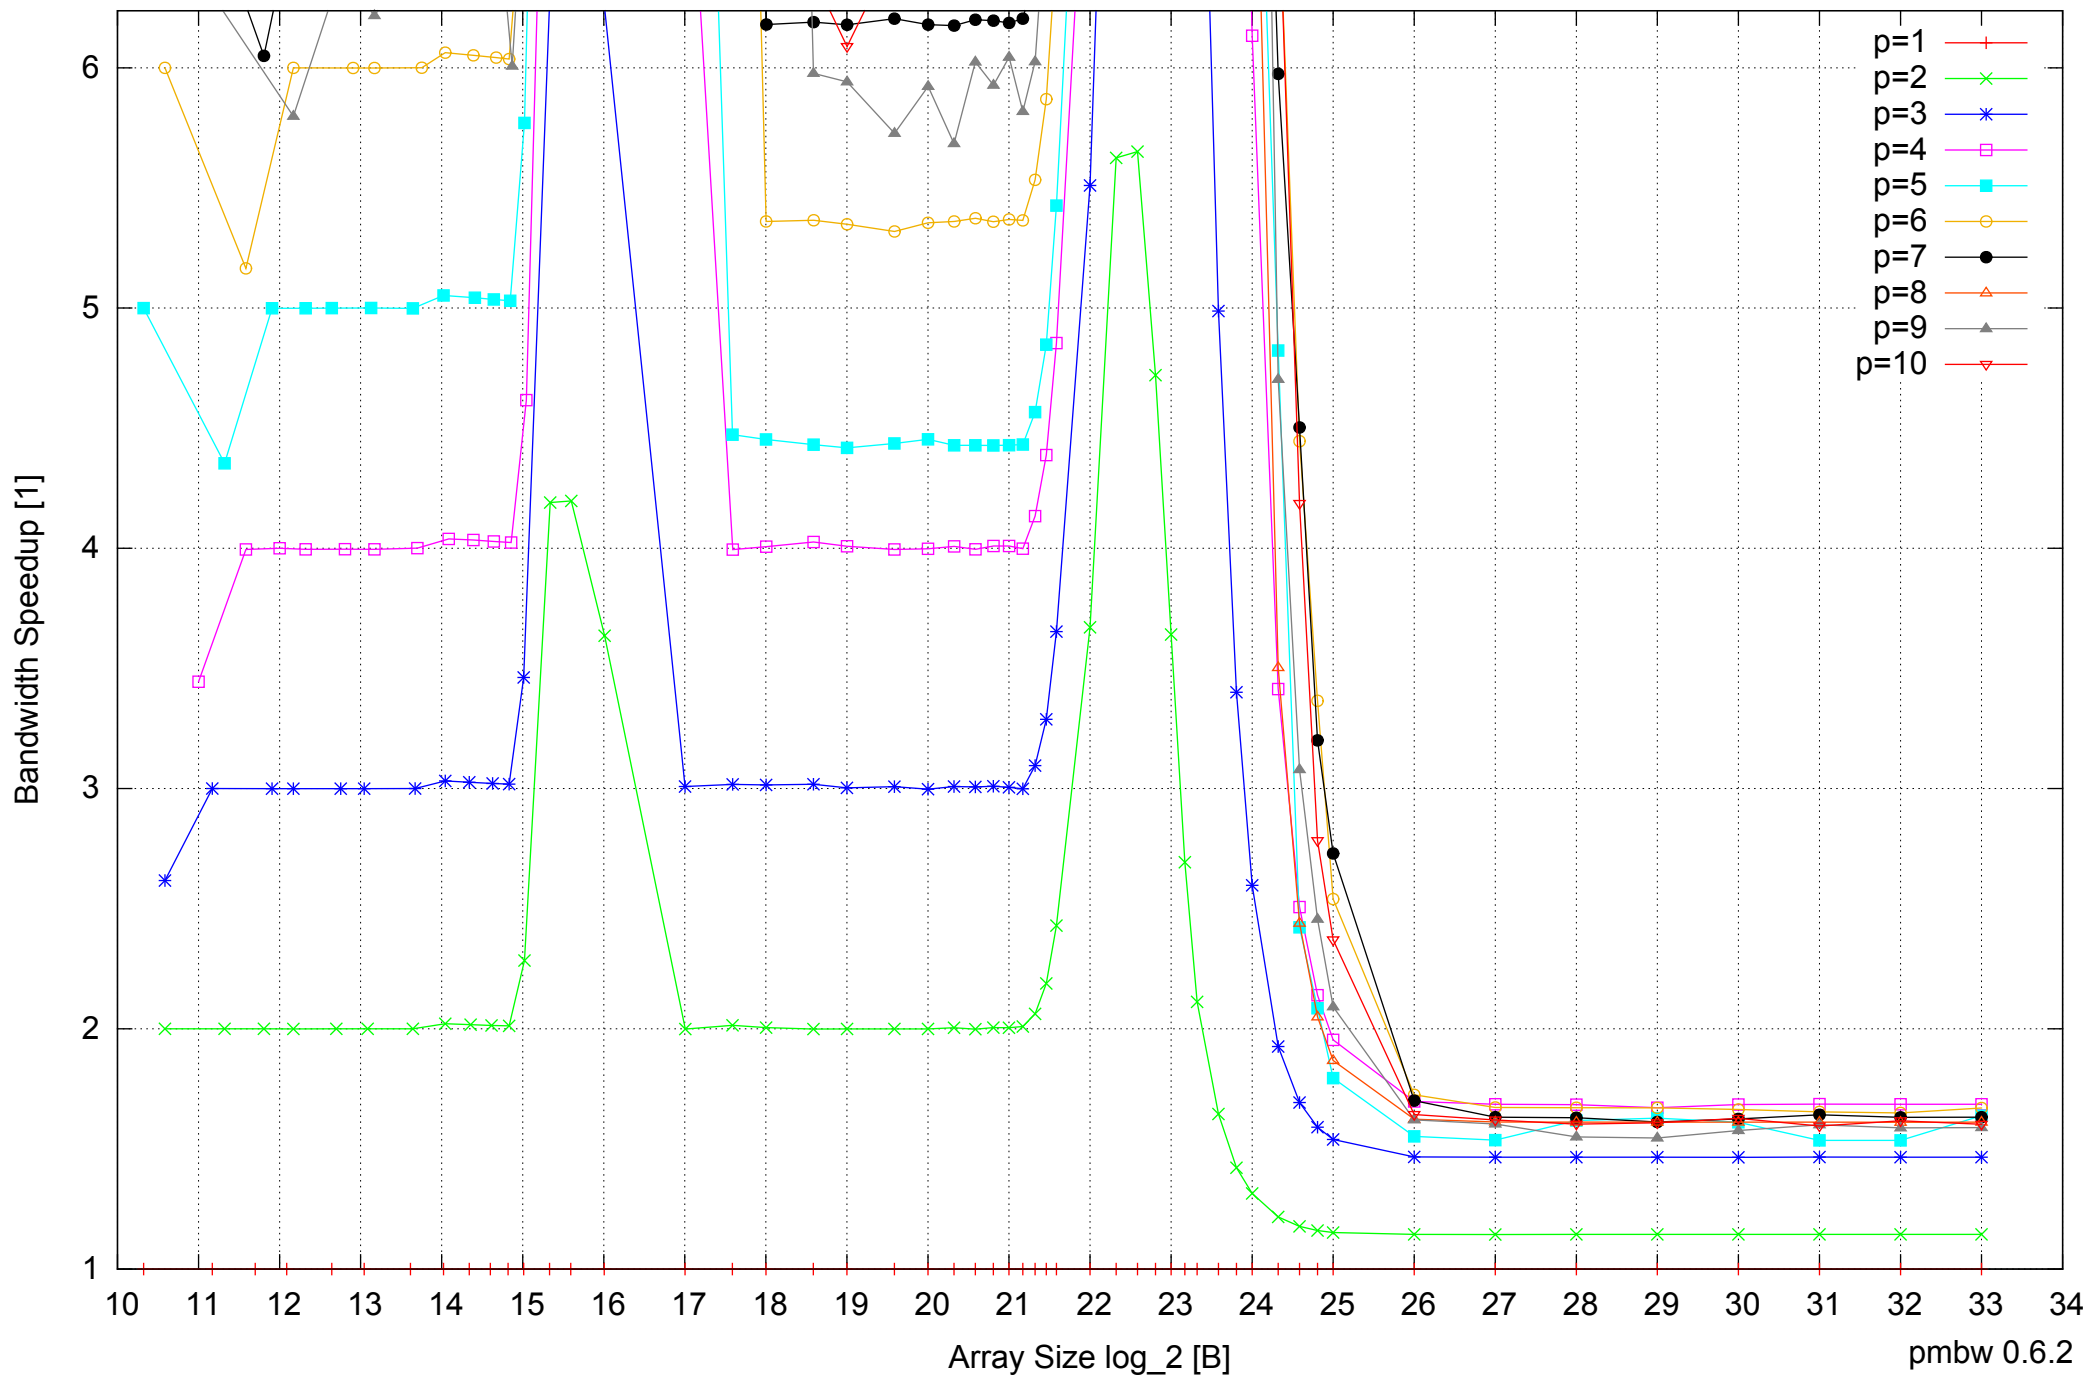

Intel Xeon E5345 16GB - Parallel Memory Access Time - ScanWrite128PtrUnrollLoop

Intel Xeon E5345 16GB - Speedup of Parallel Memory Bandwidth (enlarged) - ScanWrite128PtrUnrollLoop

Intel Xeon E5345 16GB - Parallel Memory Bandwidth - ScanRead128PtrSimpleLoop

Intel Xeon E5345 16GB - Speedup of Parallel Memory Bandwidth - ScanRead128PtrSimpleLoop

Intel Xeon E5345 16GB - Speedup of Parallel Memory Bandwidth (enlarged) - ScanRead128PtrSimpleLoop

Intel Xeon E5345 16GB - Speedup of Parallel Memory Bandwidth - ScanRead128PtrUnrollLoop

Intel Xeon E5345 16GB - Speedup of Parallel Memory Bandwidth (enlarged) - ScanRead128PtrUnrollLoop

Intel Xeon E5345 16GB - Parallel Memory Bandwidth - ScanWrite64PtrSimpleLoop

Intel Xeon E5345 16GB - Parallel Memory Access Time - ScanWrite64PtrSimpleLoop