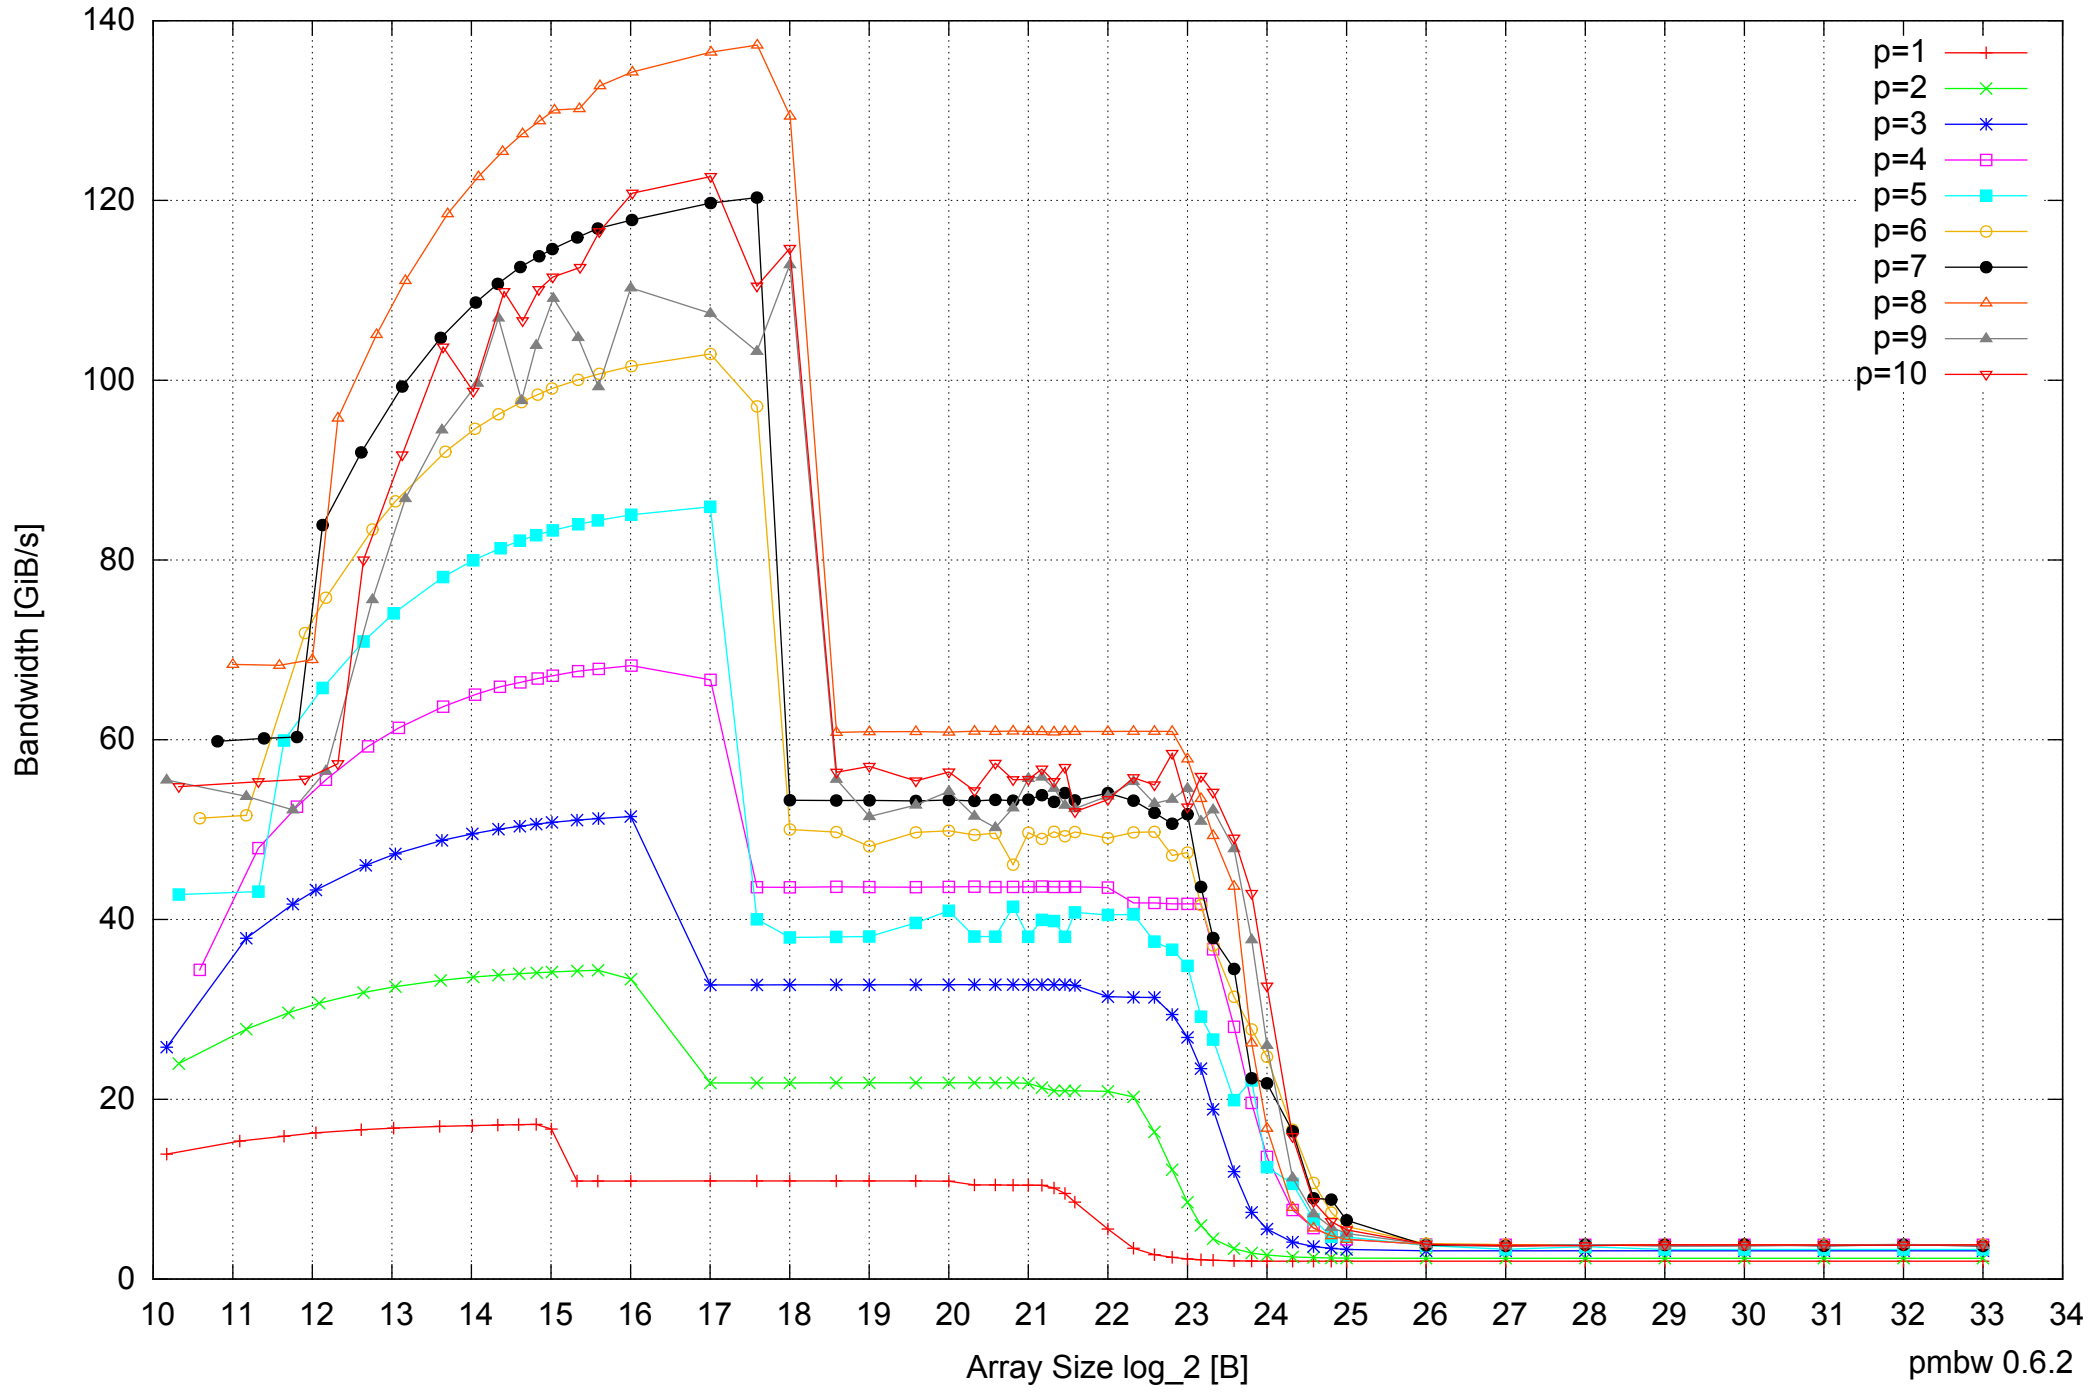

Intel Xeon E5345 16GB - Parallel Memory Access Time - ScanWrite128PtrUnrollLoop

Intel Xeon E5345 16GB - Speedup of Parallel Memory Bandwidth (enlarged) - ScanWrite128PtrUnrollLoop

Intel Xeon E5345 16GB - Parallel Memory Bandwidth - ScanRead128PtrSimpleLoop

Intel Xeon E5345 16GB - Speedup of Parallel Memory Bandwidth - ScanRead128PtrSimpleLoop

Intel Xeon E5345 16GB - Speedup of Parallel Memory Bandwidth (enlarged) - ScanRead128PtrSimpleLoop

Intel Xeon E5345 16GB - Speedup of Parallel Memory Bandwidth - ScanRead128PtrUnrollLoop

Intel Xeon E5345 16GB - Speedup of Parallel Memory Bandwidth (enlarged) - ScanRead128PtrUnrollLoop

Intel Xeon E5345 16GB - Parallel Memory Bandwidth - ScanWrite64PtrSimpleLoop

Intel Xeon E5345 16GB - Parallel Memory Access Time - ScanWrite64PtrSimpleLoop

Intel Xeon E5345 16GB - Speedup of Parallel Memory Bandwidth - ScanWrite64PtrSimpleLoop

Intel Xeon E5345 16GB - Parallel Memory Access Time - ScanWrite64PtrUnrollLoop

Intel Xeon E5345 16GB - Speedup of Parallel Memory Bandwidth (enlarged) - ScanWrite64PtrUnrollLoop