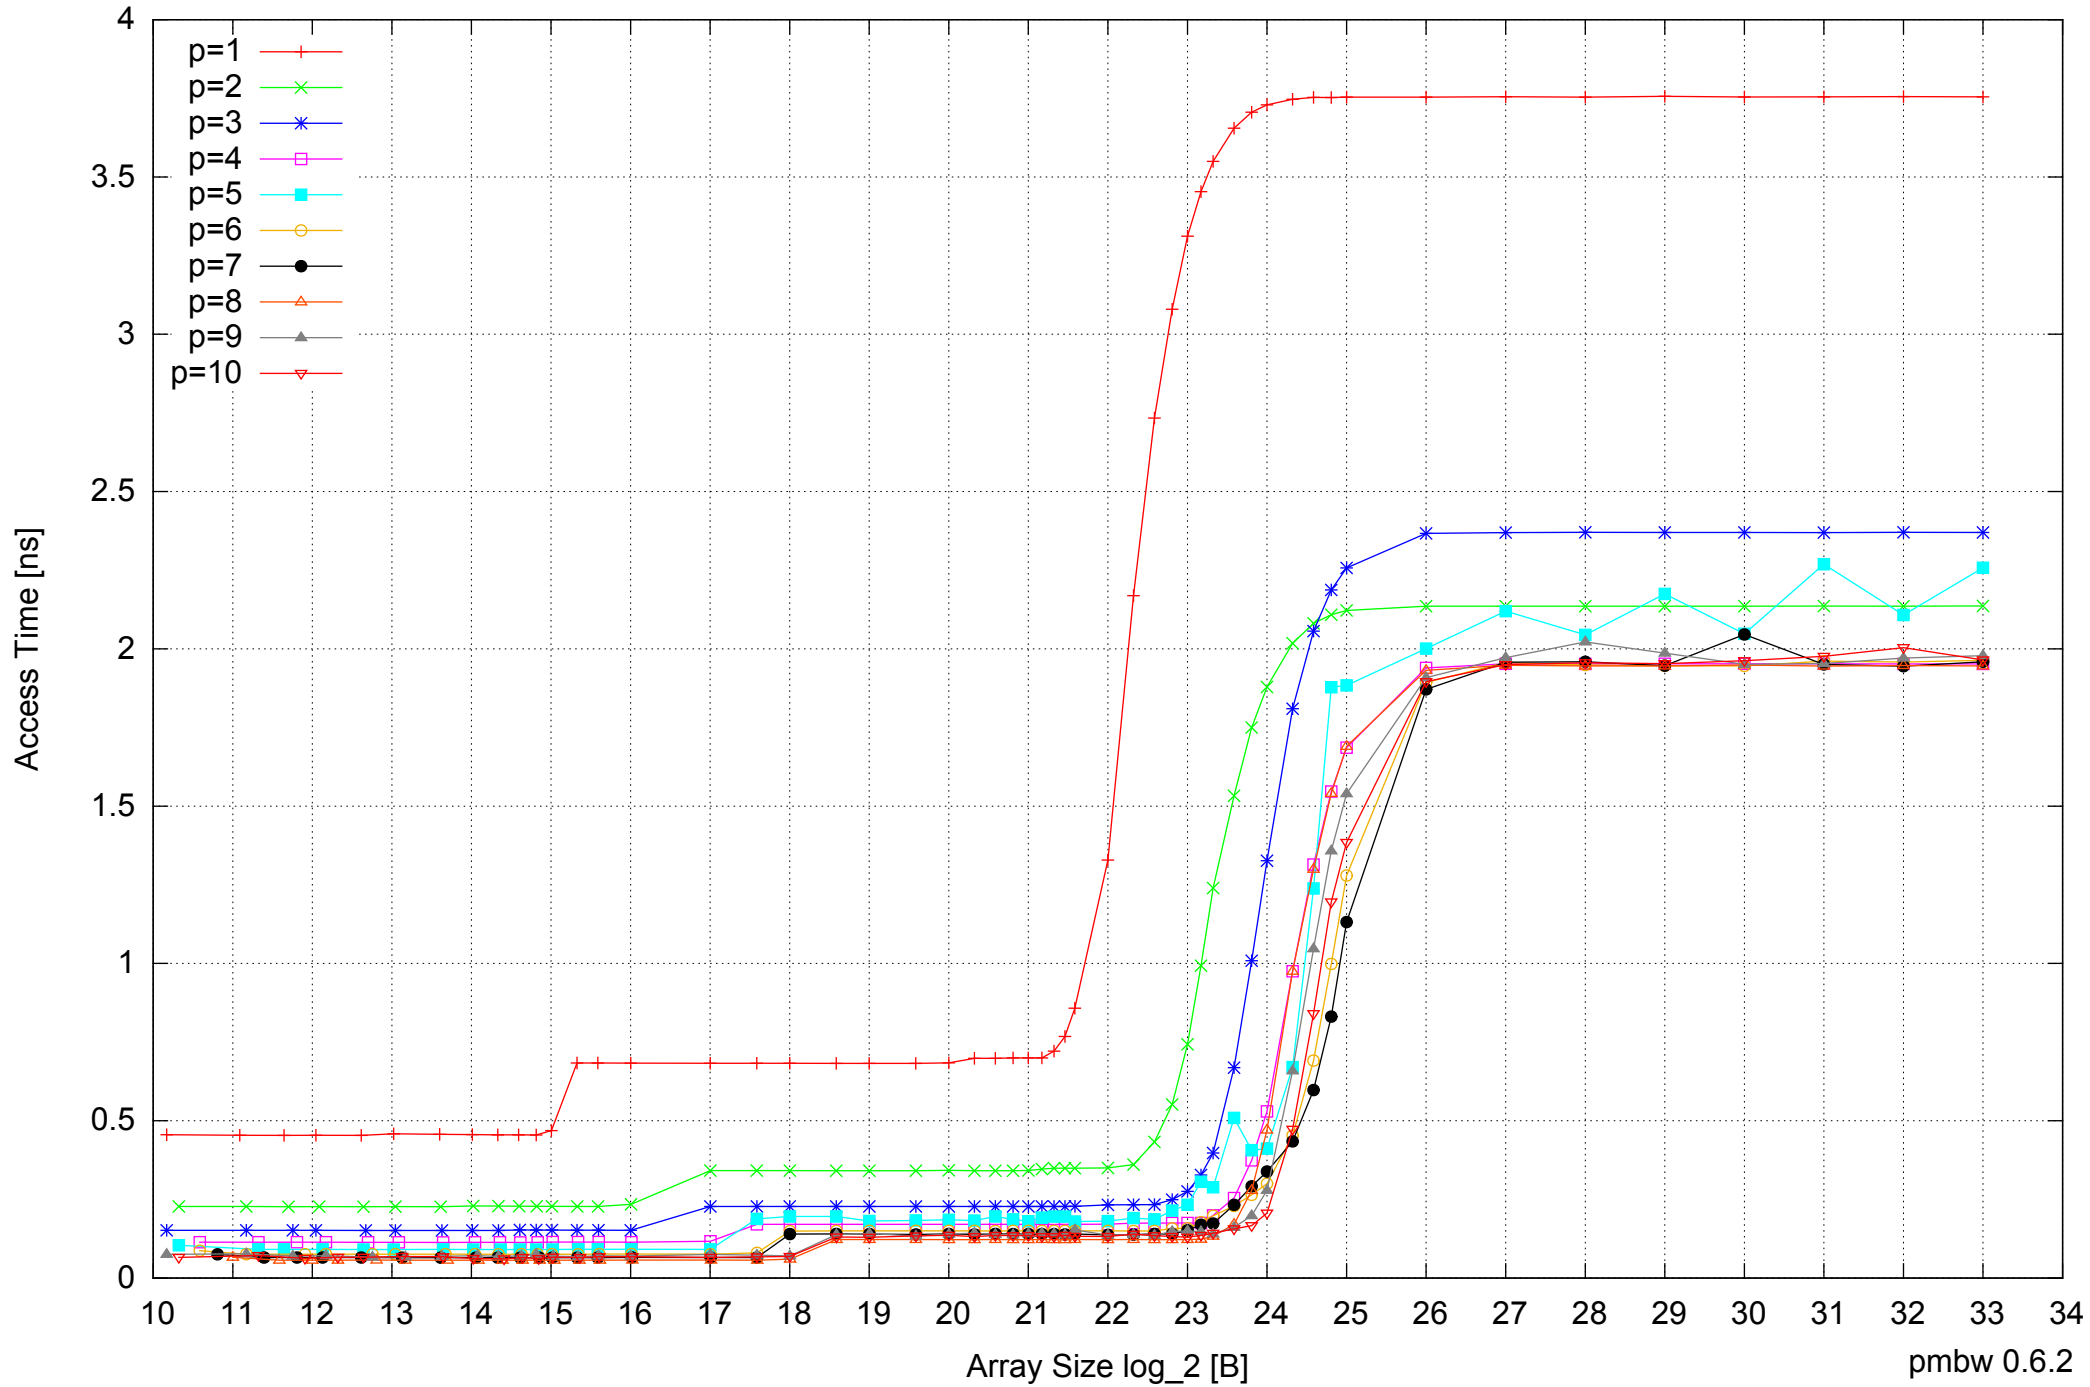

Intel Xeon E5345 16GB - Parallel Memory Access Time - ScanWrite64IndexSimpleLoop

Intel Xeon E5345 16GB - Speedup of Parallel Memory Bandwidth (enlarged) - ScanWrite64IndexSimpleLoop

Intel Xeon E5345 16GB - Parallel Memory Access Time - ScanWrite64IndexUnrollLoop

Intel Xeon E5345 16GB - Parallel Memory Bandwidth - ScanRead64IndexSimpleLoop

Intel Xeon E5345 16GB - Parallel Memory Access Time - ScanRead64IndexSimpleLoop

Intel Xeon E5345 16GB - Speedup of Parallel Memory Bandwidth (enlarged) - ScanRead64IndexSimpleLoop