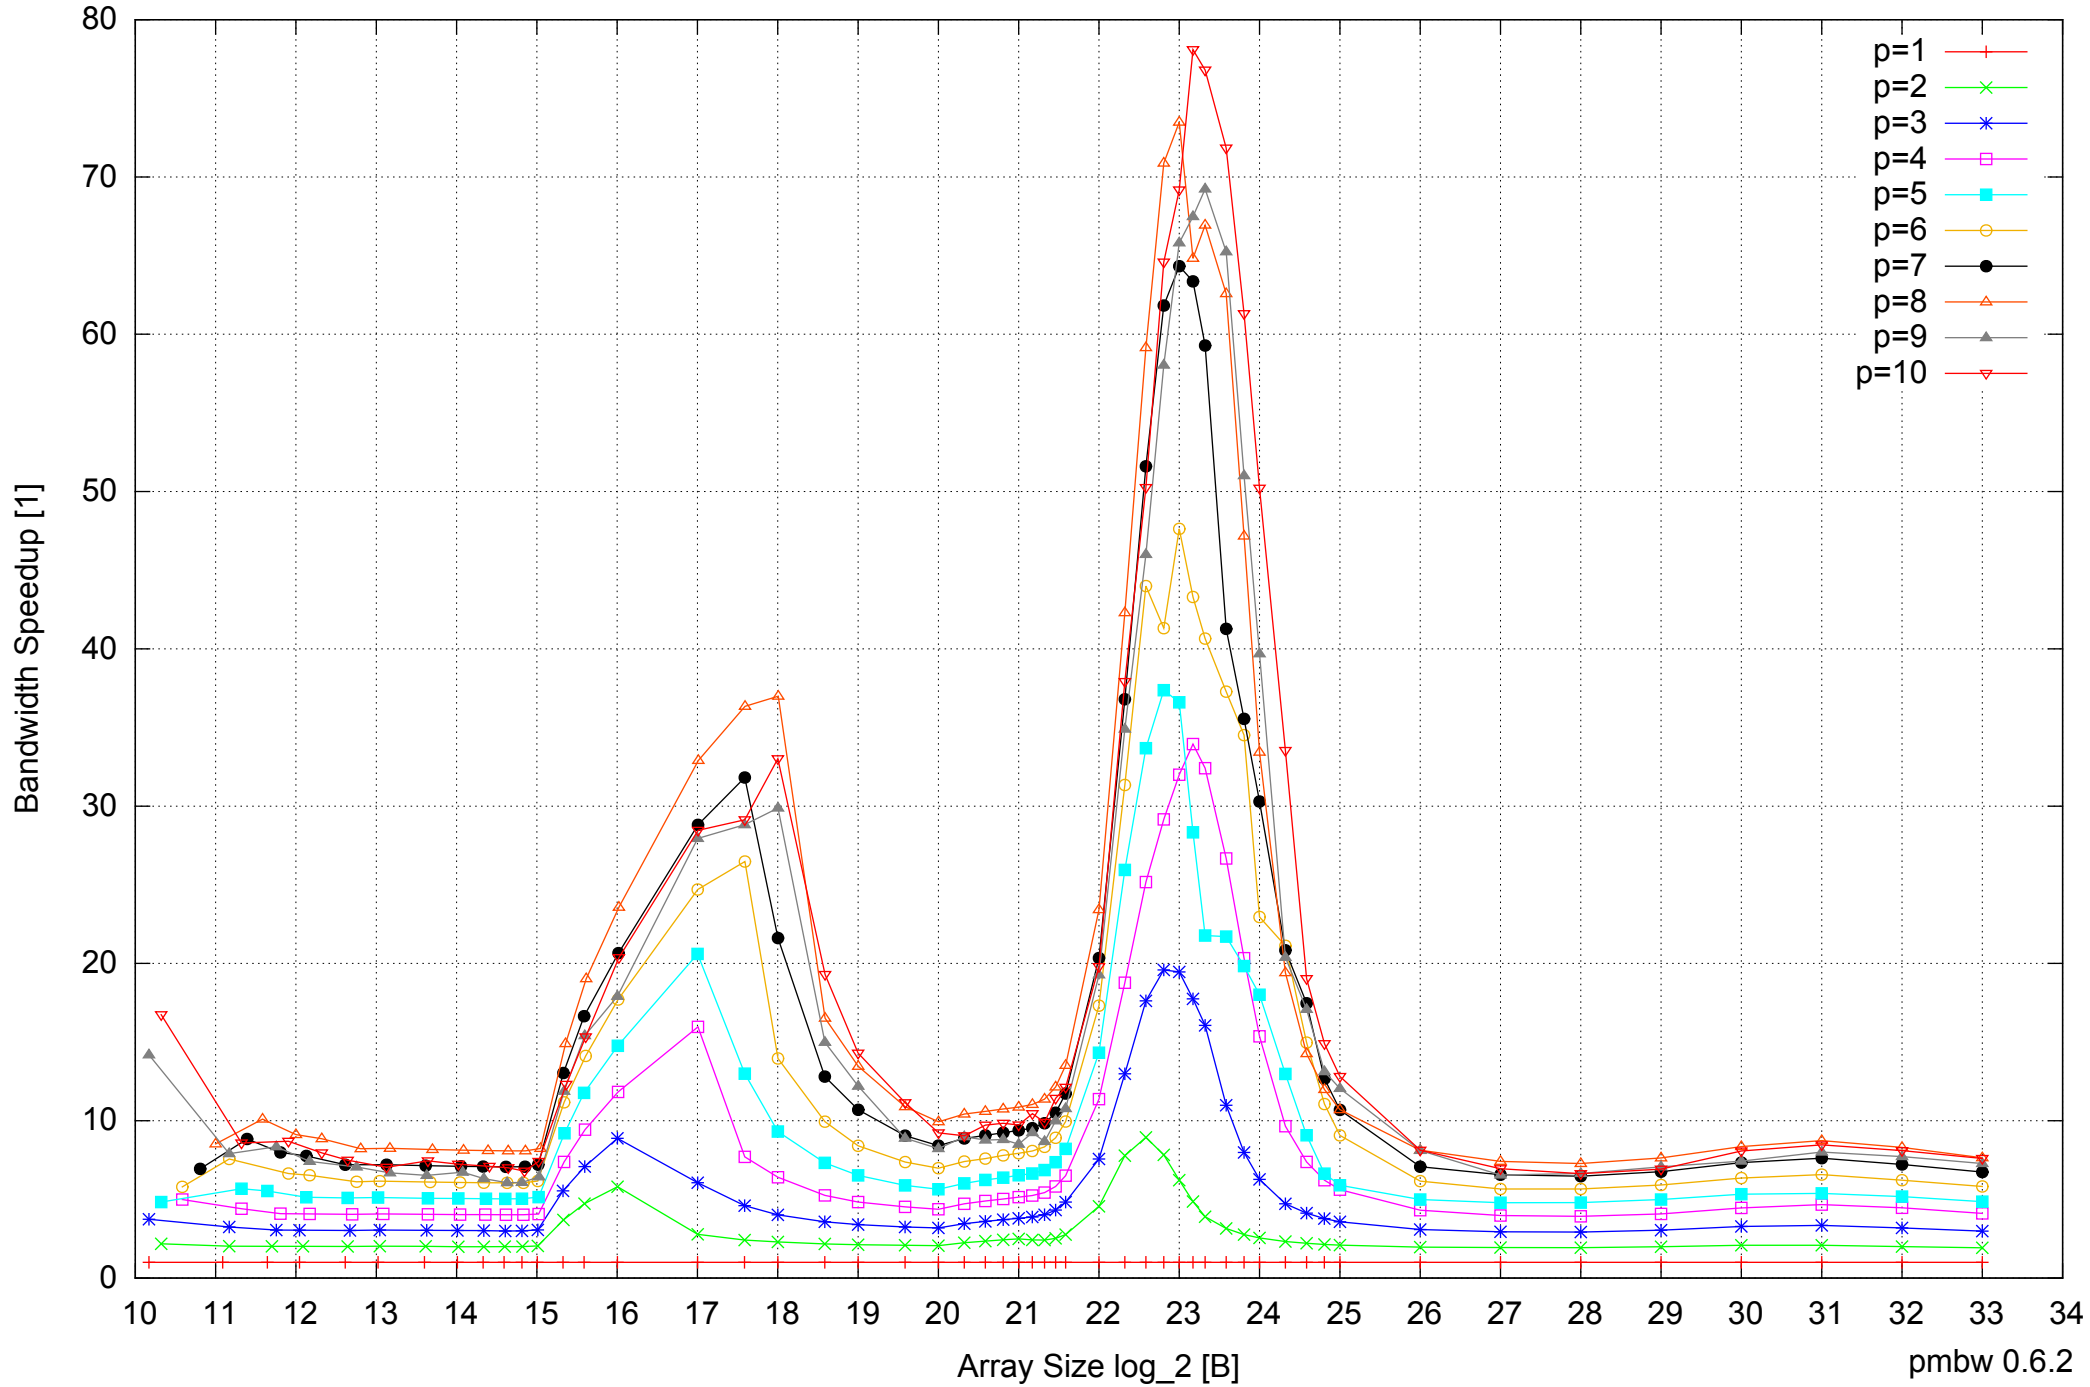

Intel Xeon E5345 16GB - Parallel Memory Bandwidth - PermRead64SimpleLoop

Intel Xeon E5345 16GB - Parallel Memory Access Time - PermRead64SimpleLoop

Intel Xeon E5345 16GB - Speedup of Parallel Memory Bandwidth (enlarged) - PermRead64SimpleLoop

Intel Xeon E5345 16GB - Parallel Memory Bandwidth - PermRead64UnrollLoop

Intel Xeon E5345 16GB - Parallel Memory Access Time - PermRead64UnrollLoop

Intel Xeon E5345 16GB - Speedup of Parallel Memory Bandwidth - PermRead64UnrollLoop