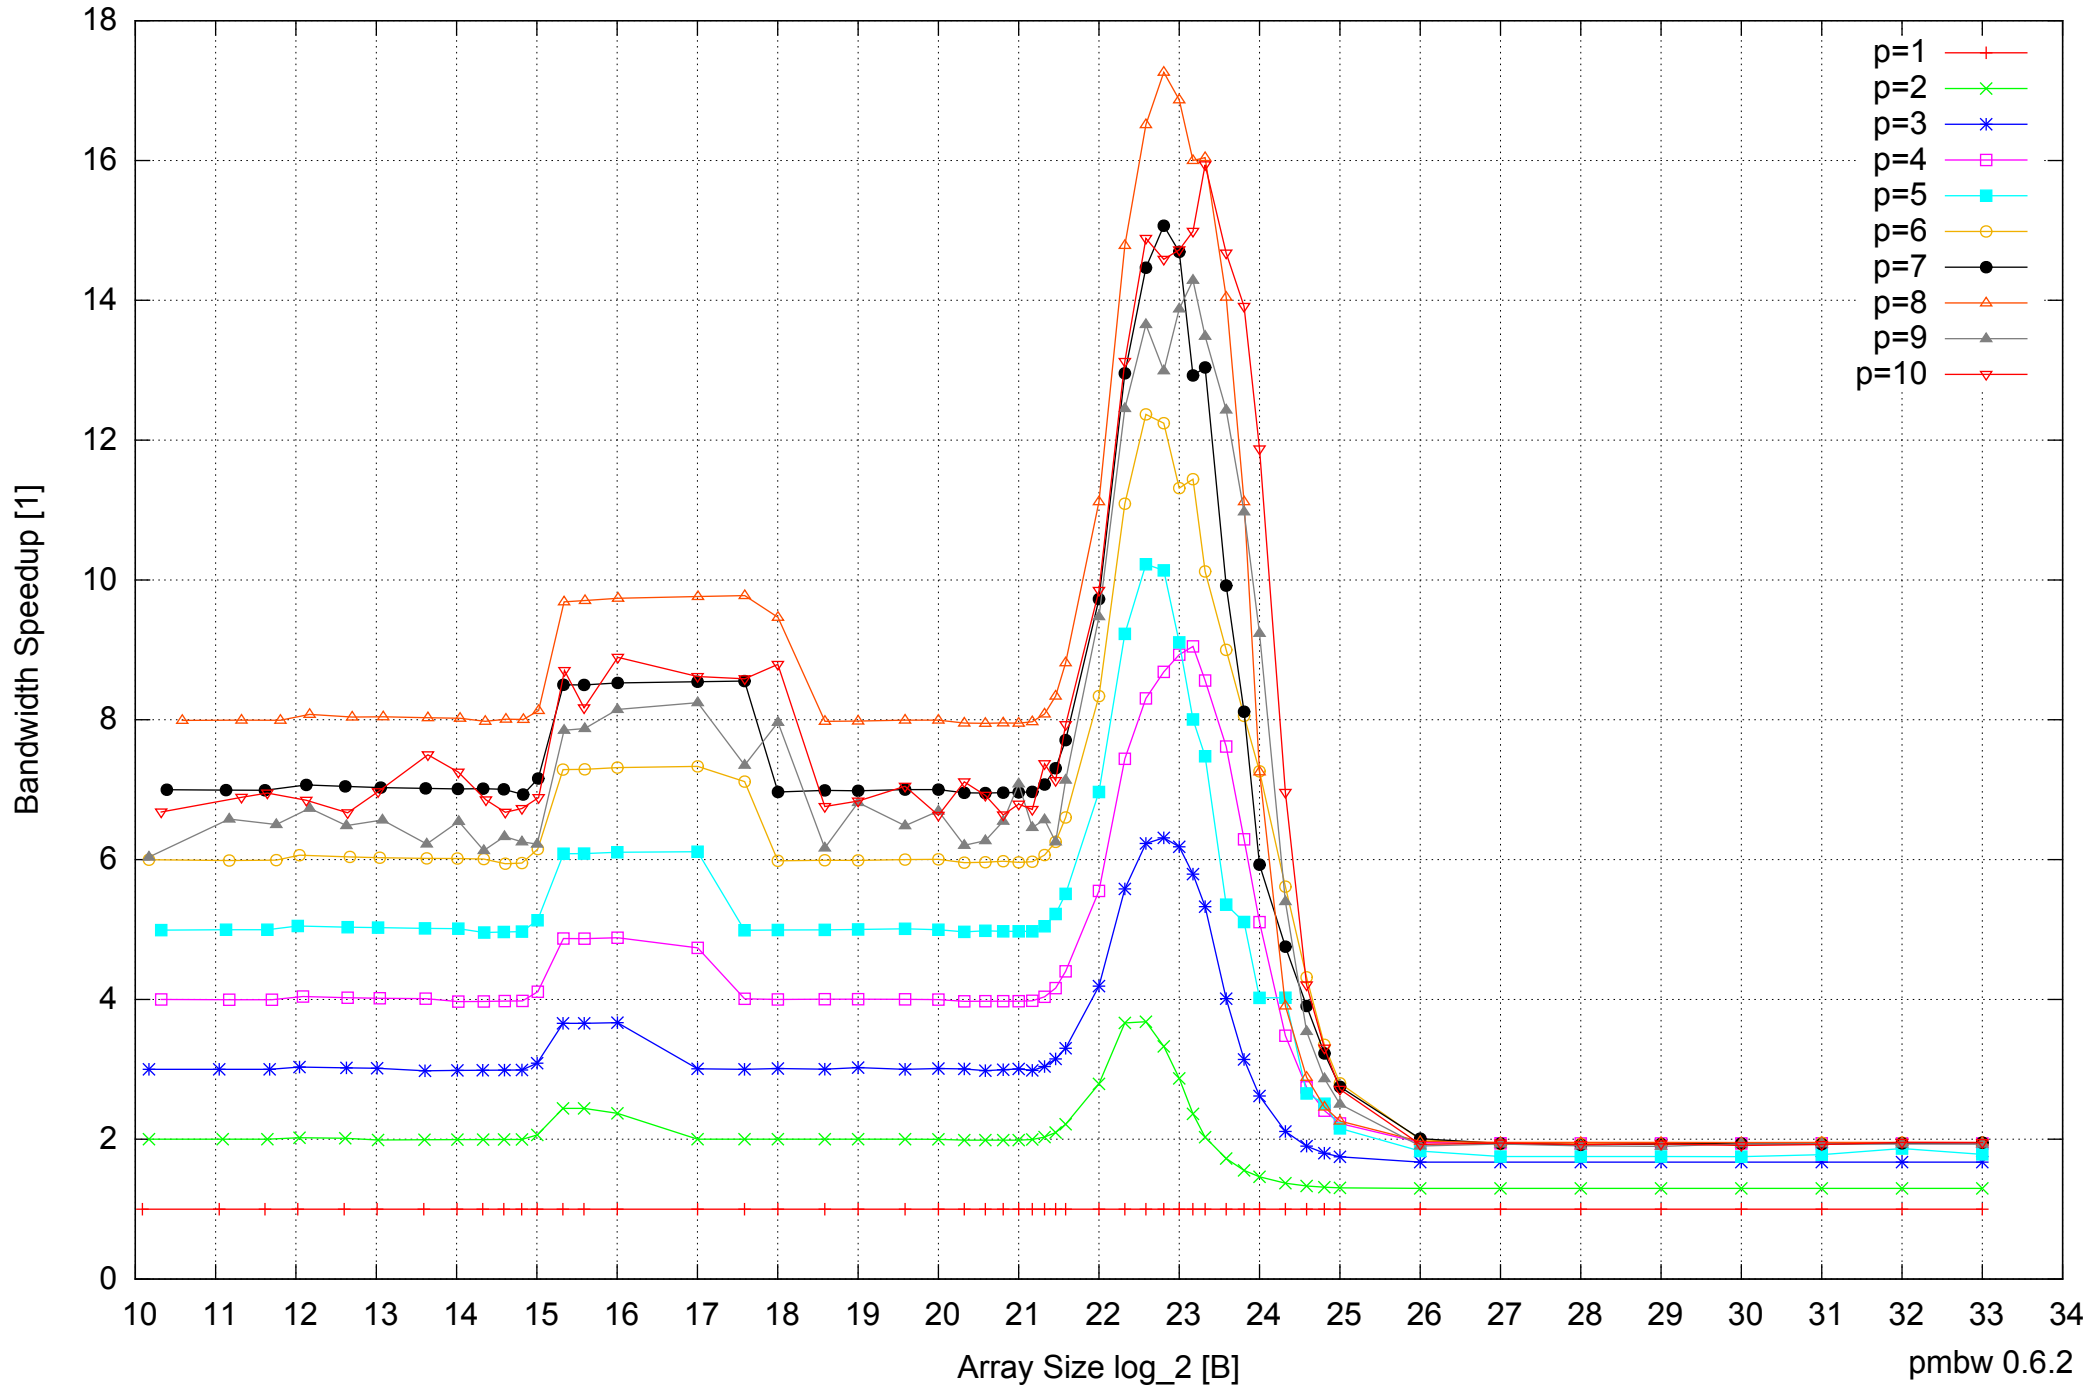

Intel Xeon E5345 16GB - Speedup of Parallel Memory Bandwidth (enlarged) - ScanWrite32PtrUnrollLoop

Intel Xeon E5345 16GB - Parallel Memory Bandwidth - ScanRead32PtrSimpleLoop

Intel Xeon E5345 16GB - Parallel Memory Bandwidth - ScanRead32PtrUnrollLoop

Intel Xeon E5345 16GB - Parallel Memory Access Time - ScanRead32PtrUnrollLoop

Intel Xeon E5345 16GB - Speedup of Parallel Memory Bandwidth - ScanRead32PtrUnrollLoop

Intel Xeon E5345 16GB - Speedup of Parallel Memory Bandwidth (enlarged) - ScanRead32PtrUnrollLoop