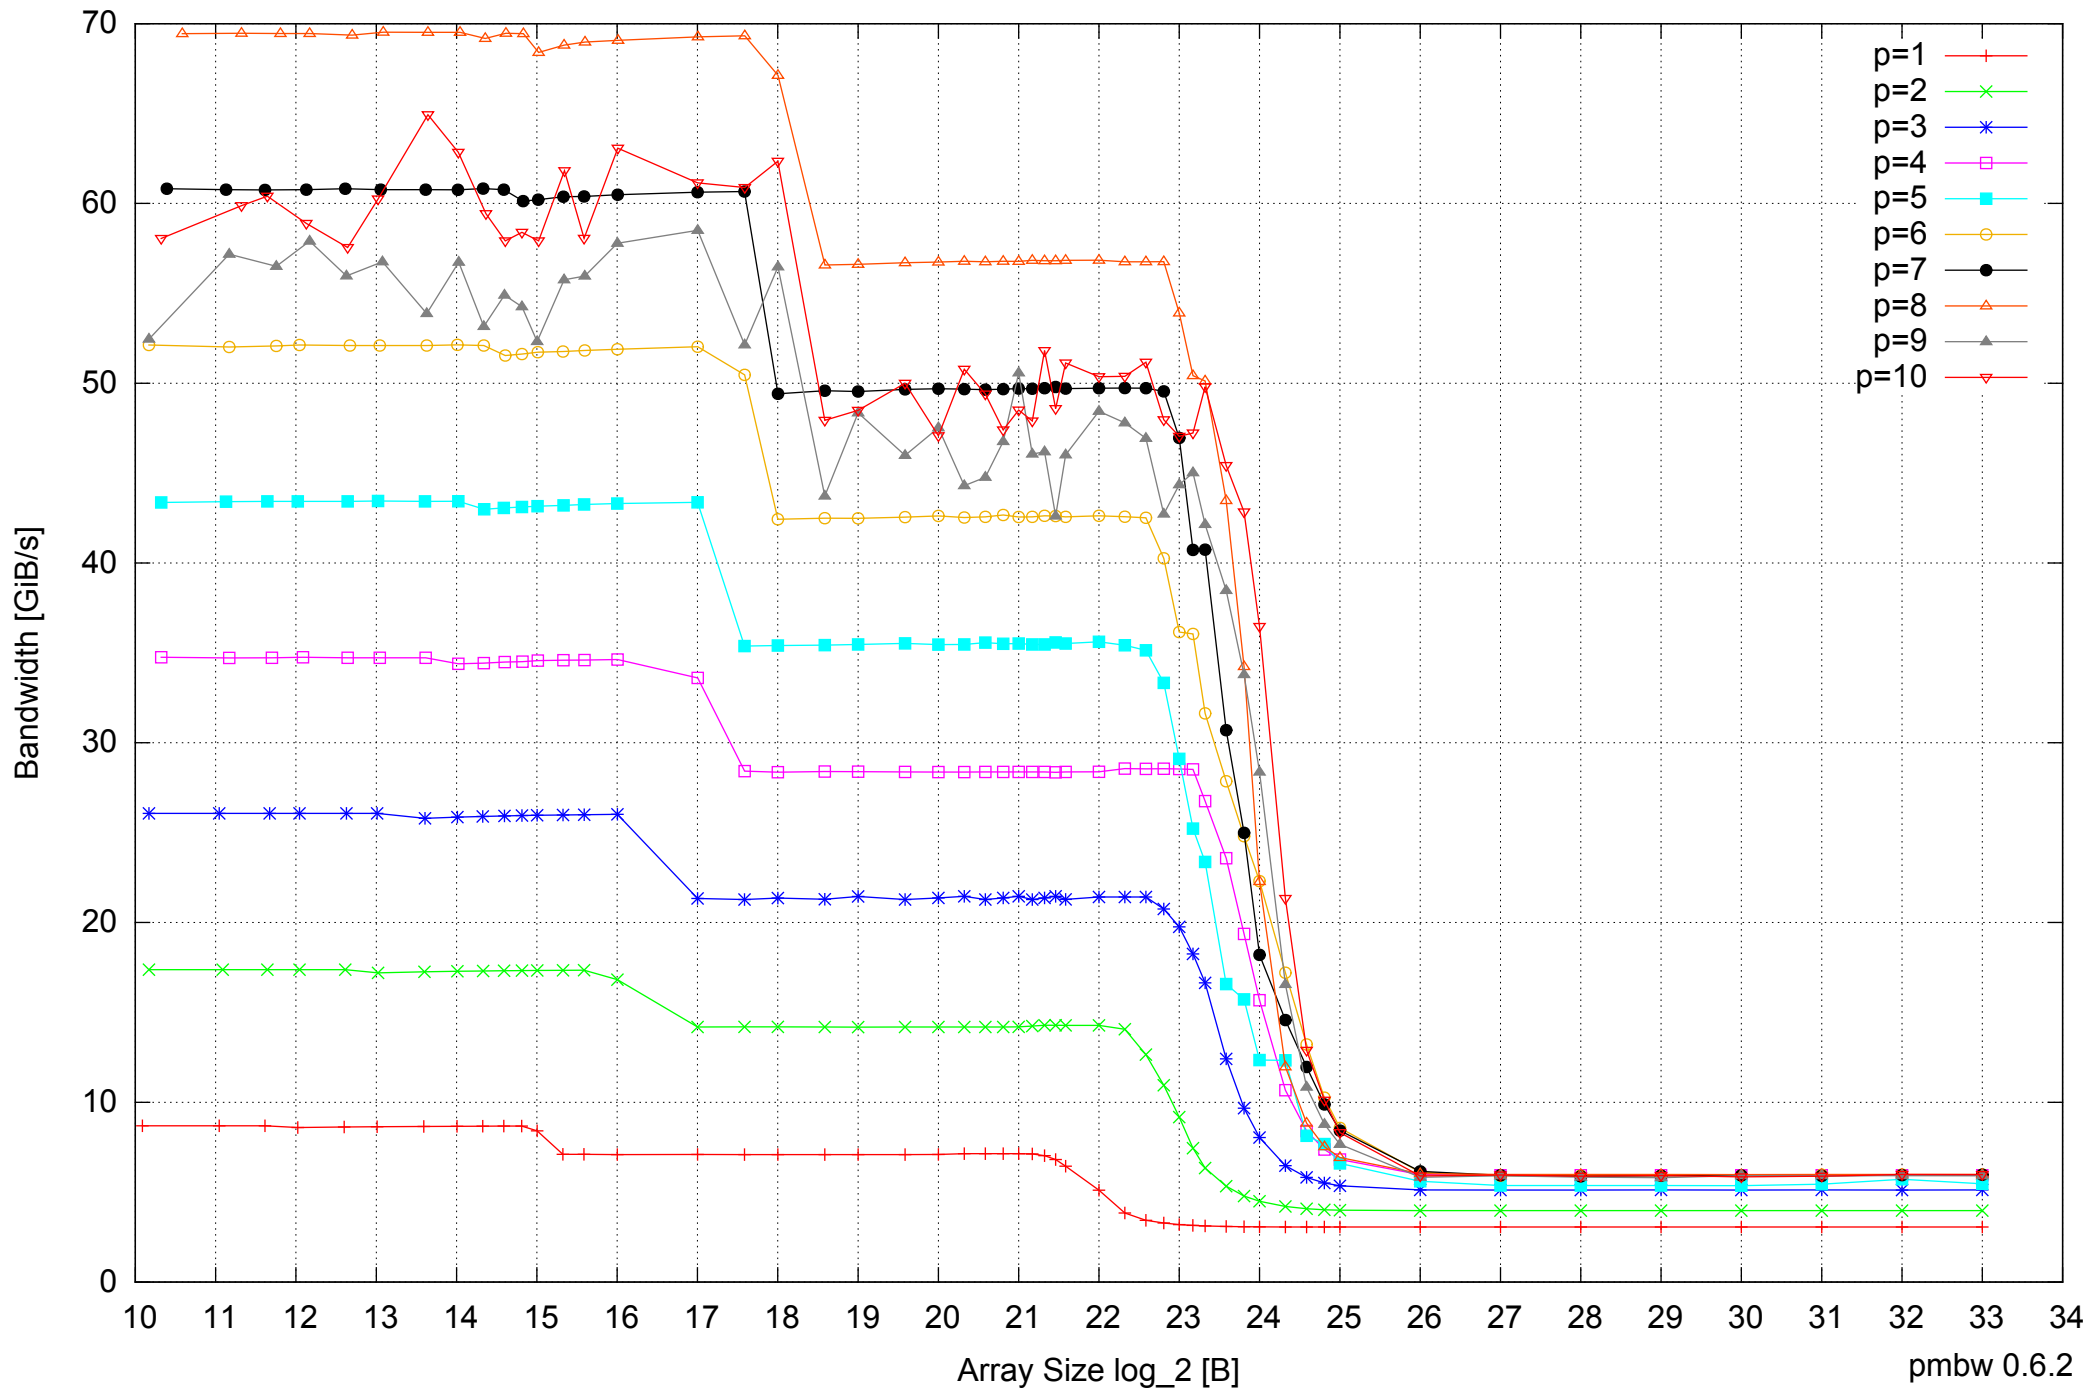

Intel Xeon E5345 16GB - Speedup of Parallel Memory Bandwidth (enlarged) - ScanWrite32PtrUnrollLoop

Intel Xeon E5345 16GB - Parallel Memory Bandwidth - ScanRead32PtrSimpleLoop

Intel Xeon E5345 16GB - Parallel Memory Bandwidth - ScanRead32PtrUnrollLoop

Intel Xeon E5345 16GB - Parallel Memory Access Time - ScanRead32PtrUnrollLoop

Intel Xeon E5345 16GB - Speedup of Parallel Memory Bandwidth - ScanRead32PtrUnrollLoop

Intel Xeon E5345 16GB - Speedup of Parallel Memory Bandwidth (enlarged) - ScanRead32PtrUnrollLoop