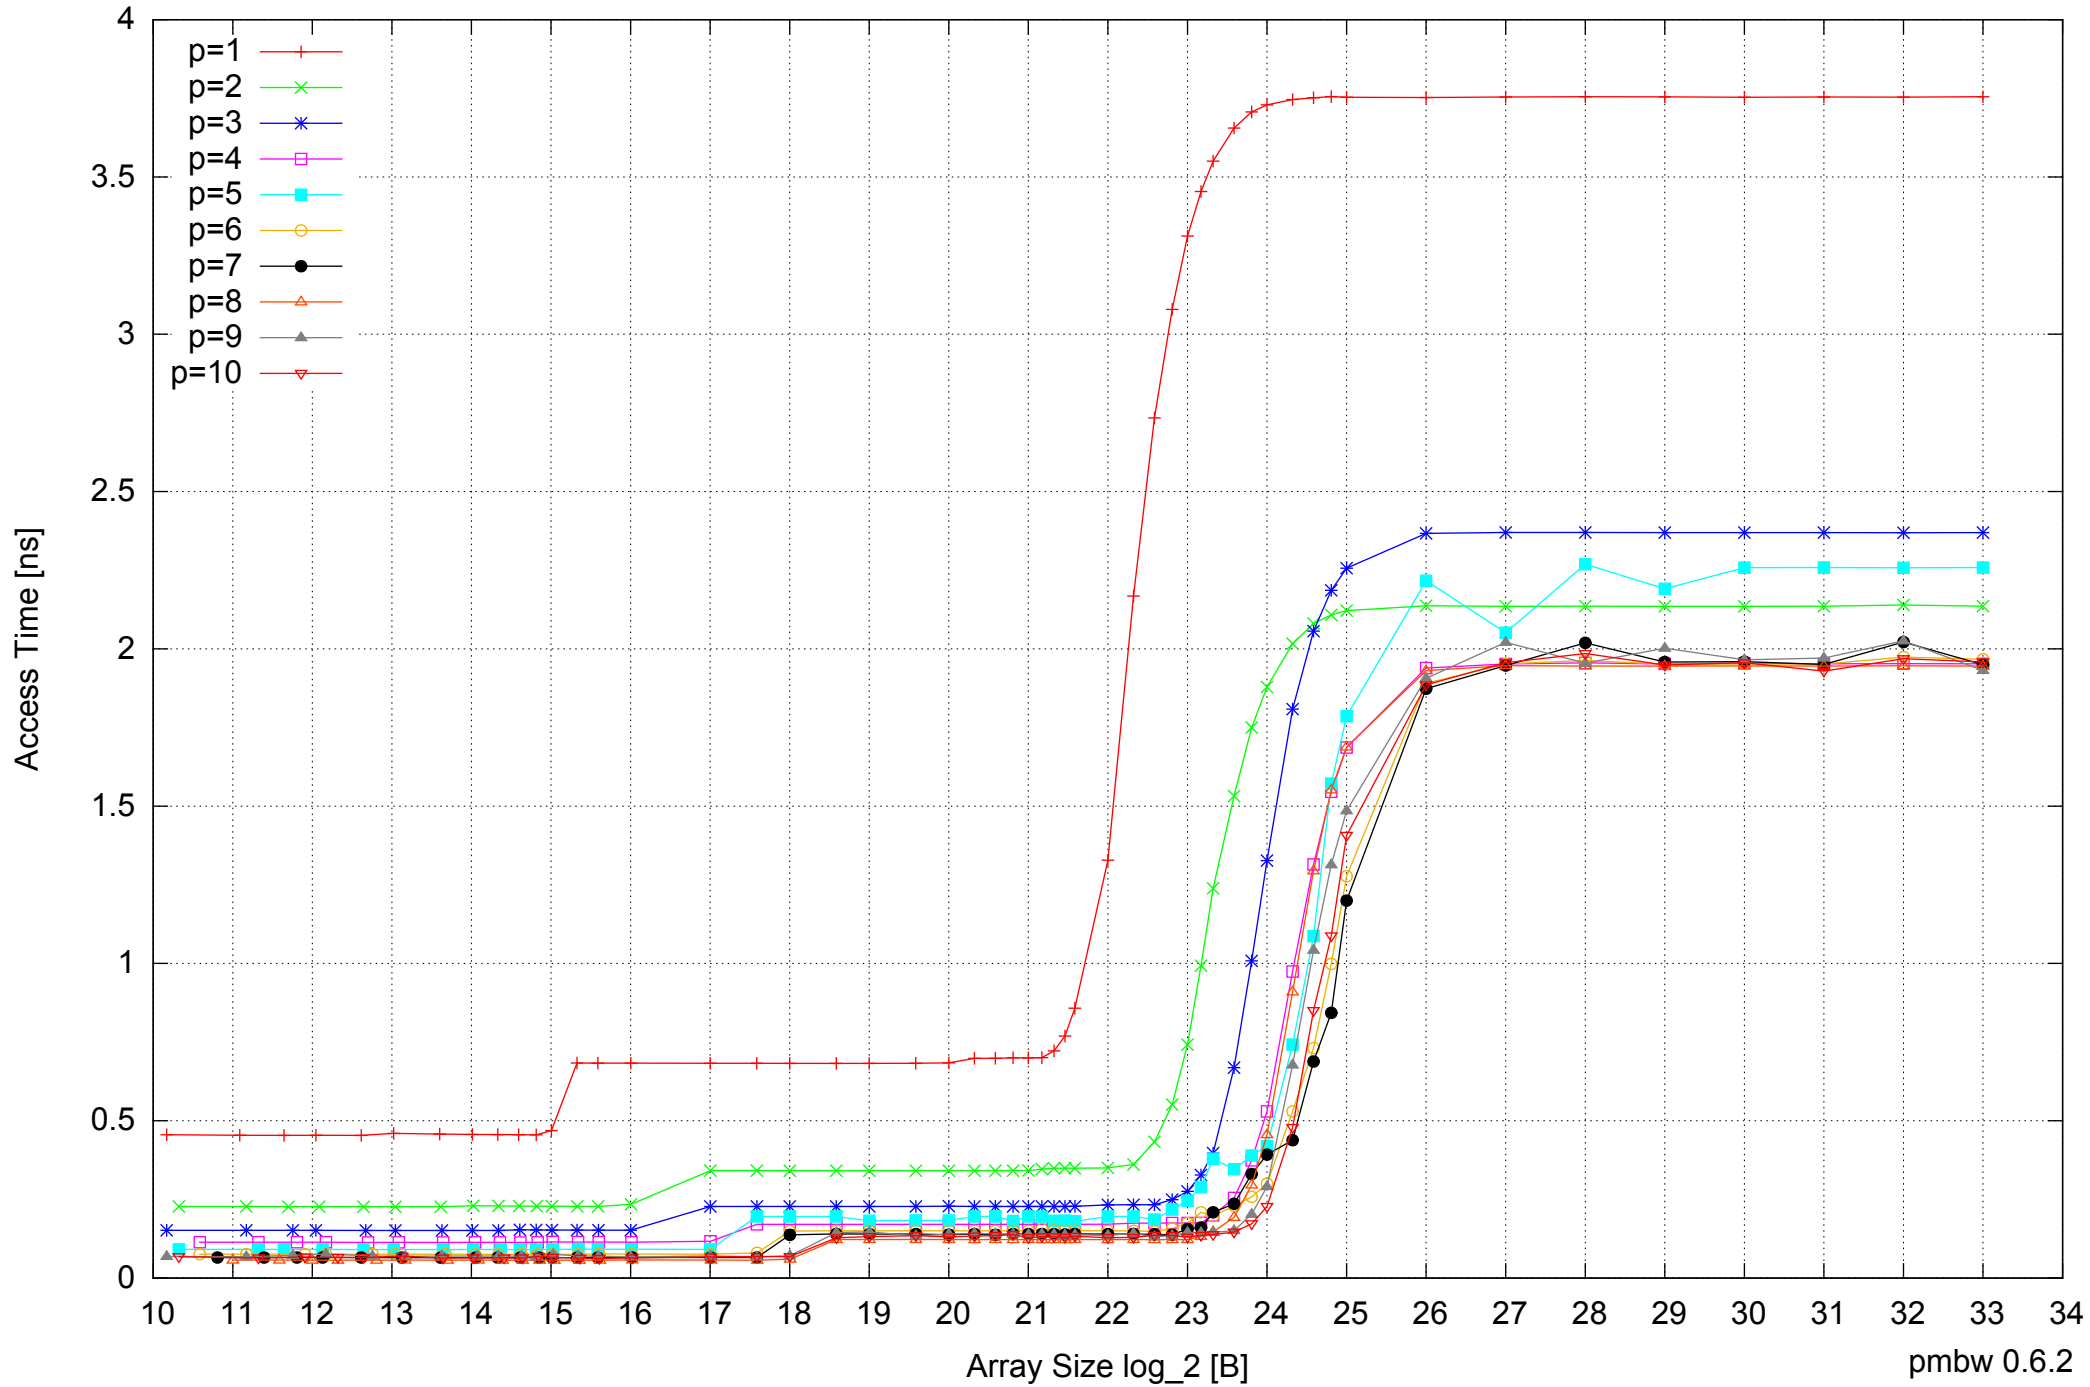

Intel Xeon E5345 16GB - Speedup of Parallel Memory Bandwidth - ScanWrite64PtrSimpleLoop

Intel Xeon E5345 16GB - Parallel Memory Access Time - ScanWrite64PtrUnrollLoop

Intel Xeon E5345 16GB - Speedup of Parallel Memory Bandwidth (enlarged) - ScanWrite64PtrUnrollLoop

Intel Xeon E5345 16GB - Parallel Memory Bandwidth - ScanRead64PtrSimpleLoop

Intel Xeon E5345 16GB - Speedup of Parallel Memory Bandwidth (enlarged) - ScanRead64PtrSimpleLoop

Intel Xeon E5345 16GB - Speedup of Parallel Memory Bandwidth (enlarged) - ScanRead64PtrUnrollLoop