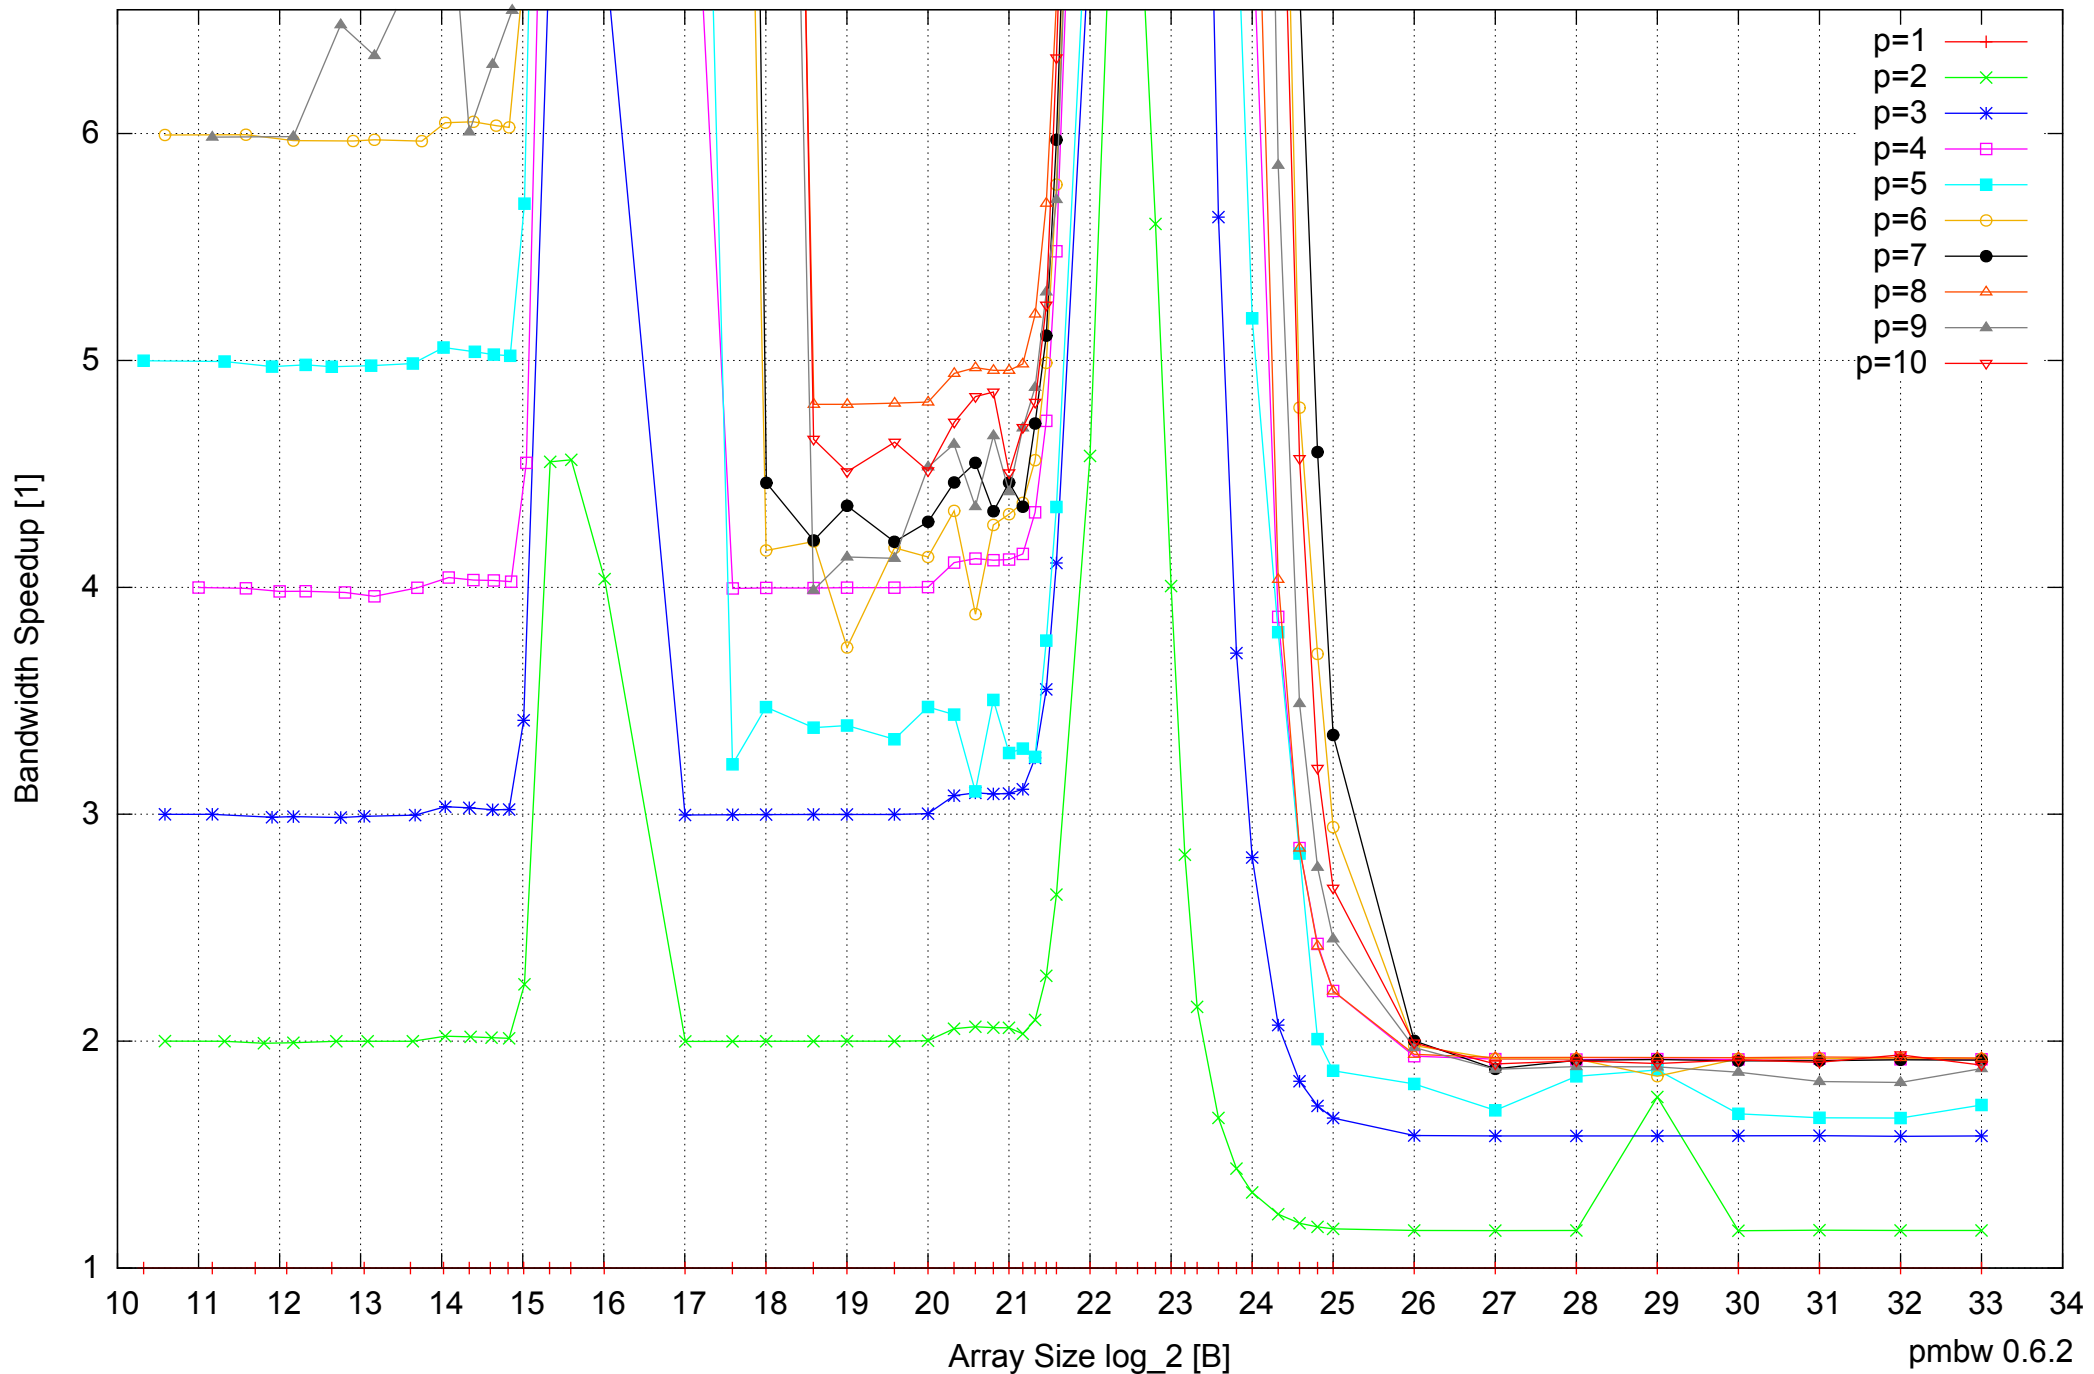

Intel Xeon E5345 16GB - One Thread Memory Bandwidth

Intel Xeon E5345 16GB - One Thread Memory Latency (Access Time)

Intel Xeon E5345 16GB - One Thread Memory Latency (excluding Permutation)

Intel Xeon E5345 16GB - One Thread Memory Bandwidth (only 64-bit Reads)

Intel Xeon E5345 16GB - Parallel Memory Bandwidth - ScanWrite128PtrSimpleLoop

Intel Xeon E5345 16GB - Parallel Memory Access Time - ScanWrite128PtrSimpleLoop

Intel Xeon E5345 16GB - Speedup of Parallel Memory Bandwidth - ScanWrite128PtrSimpleLoop

Intel Xeon E5345 16GB - Parallel Memory Access Time - ScanWrite128PtrUnrollLoop

Intel Xeon E5345 16GB - Speedup of Parallel Memory Bandwidth (enlarged) - ScanWrite128PtrUnrollLoop

Intel Xeon E5345 16GB - Parallel Memory Bandwidth - ScanRead128PtrSimpleLoop