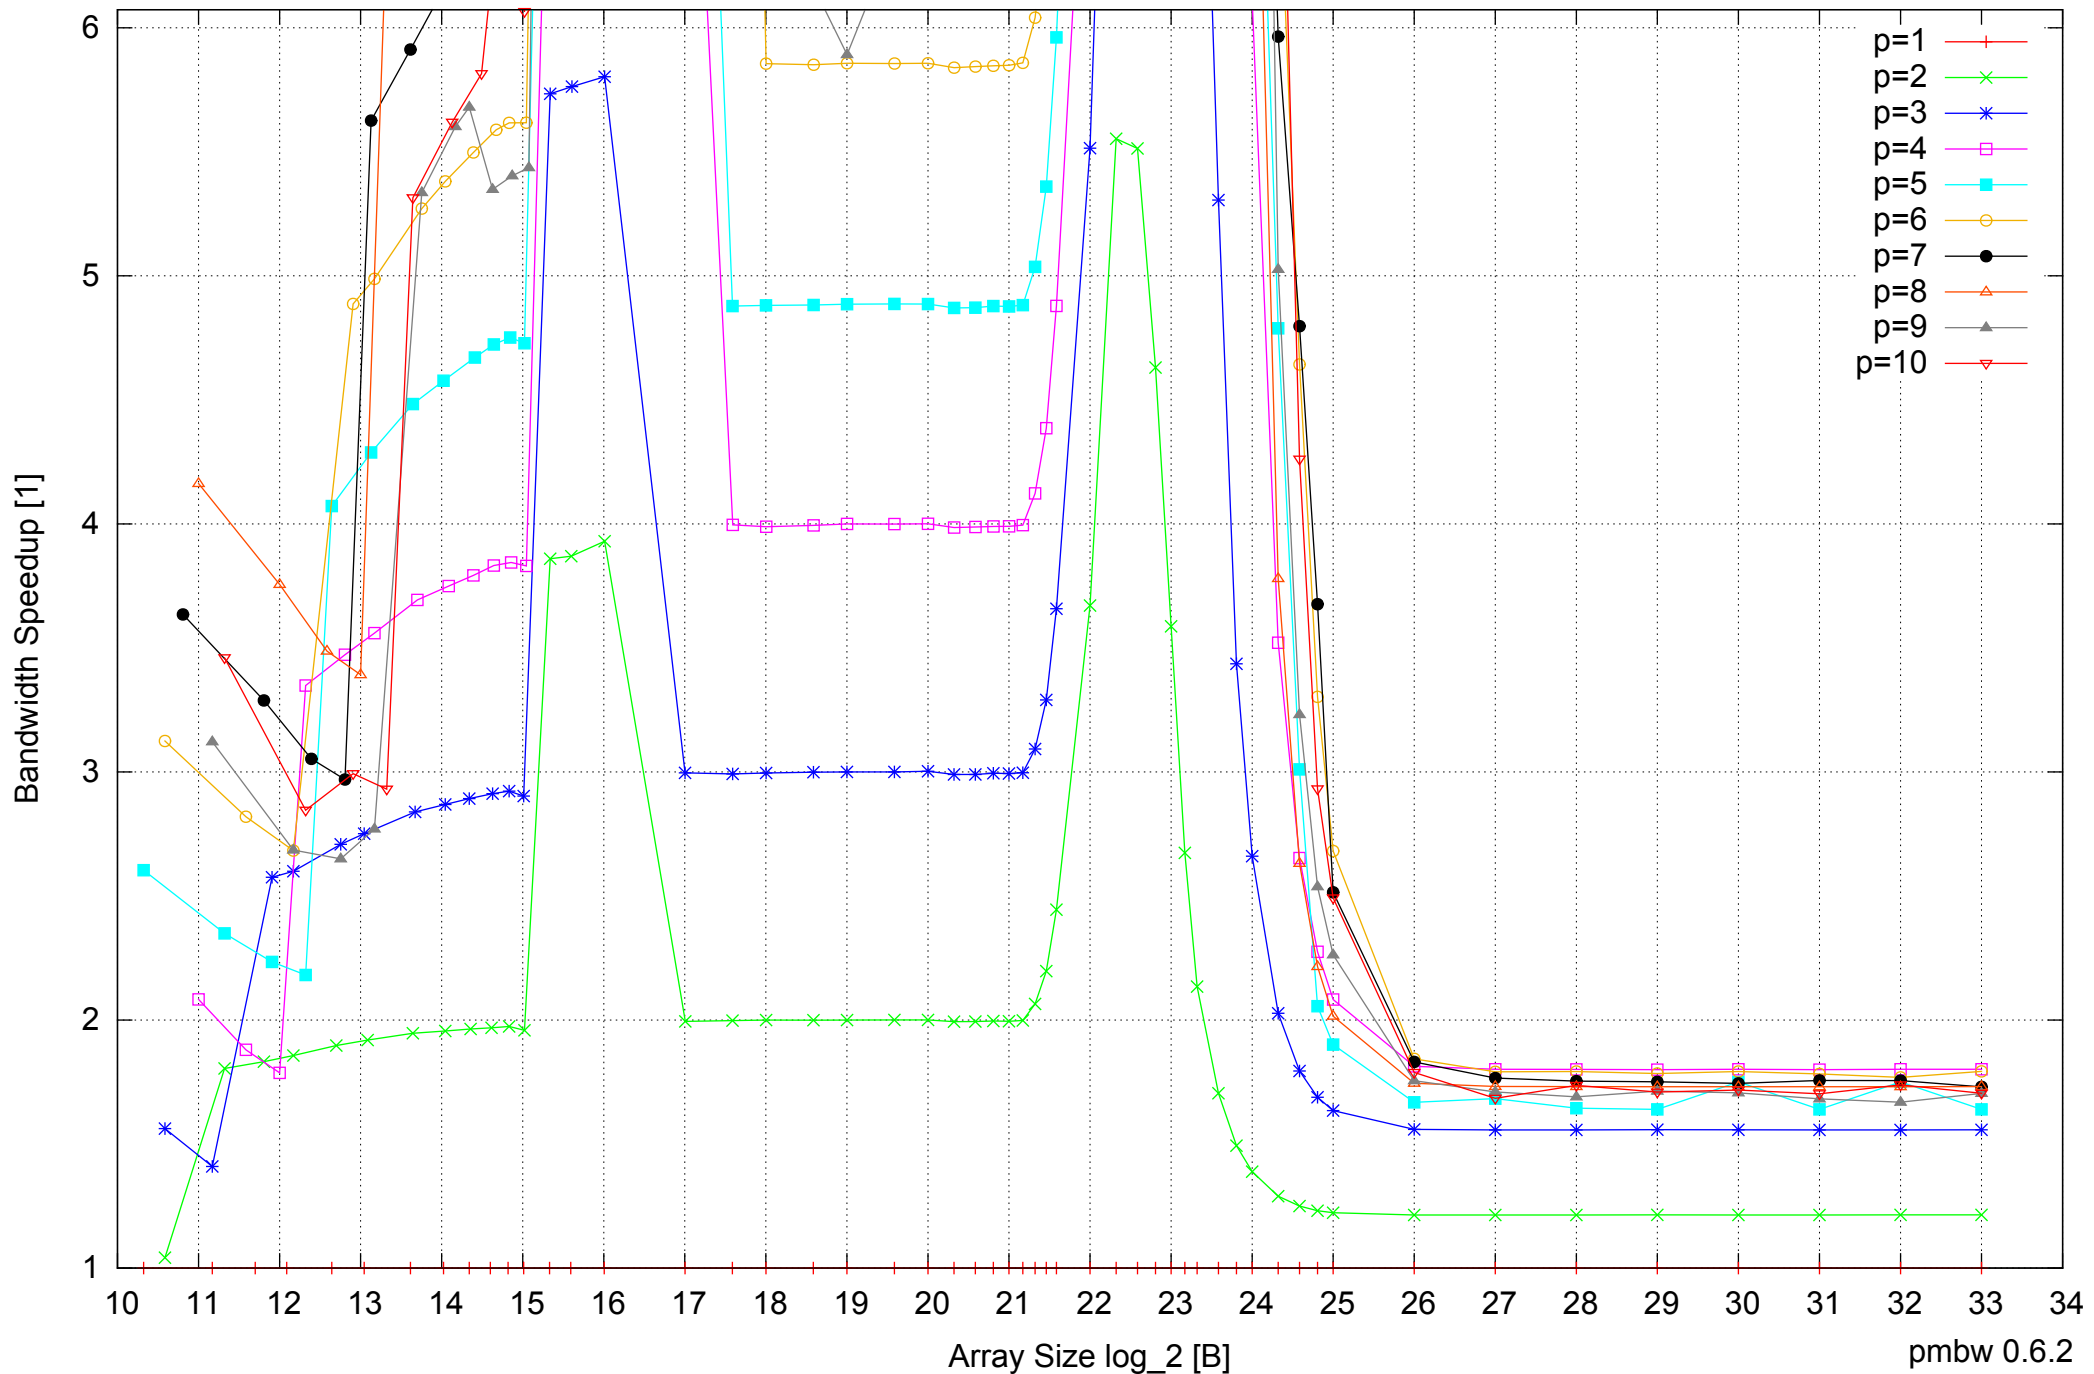

Intel Xeon E5345 16GB - Parallel Memory Bandwidth - ScanWrite128PtrSimpleLoop

Intel Xeon E5345 16GB - Parallel Memory Access Time - ScanWrite128PtrSimpleLoop

Intel Xeon E5345 16GB - Speedup of Parallel Memory Bandwidth - ScanWrite128PtrSimpleLoop

Intel Xeon E5345 16GB - Parallel Memory Access Time - ScanWrite128PtrUnrollLoop

Intel Xeon E5345 16GB - Speedup of Parallel Memory Bandwidth (enlarged) - ScanWrite128PtrUnrollLoop

Intel Xeon E5345 16GB - Parallel Memory Bandwidth - ScanRead128PtrSimpleLoop

Intel Xeon E5345 16GB - Speedup of Parallel Memory Bandwidth - ScanRead128PtrSimpleLoop

Intel Xeon E5345 16GB - Speedup of Parallel Memory Bandwidth (enlarged) - ScanRead128PtrSimpleLoop

Intel Xeon E5345 16GB - Speedup of Parallel Memory Bandwidth - ScanRead128PtrUnrollLoop

Intel Xeon E5345 16GB - Speedup of Parallel Memory Bandwidth (enlarged) - ScanRead128PtrUnrollLoop

Intel Xeon E5345 16GB - Parallel Memory Bandwidth - ScanWrite64PtrSimpleLoop

Intel Xeon E5345 16GB - Parallel Memory Access Time - ScanWrite64PtrSimpleLoop