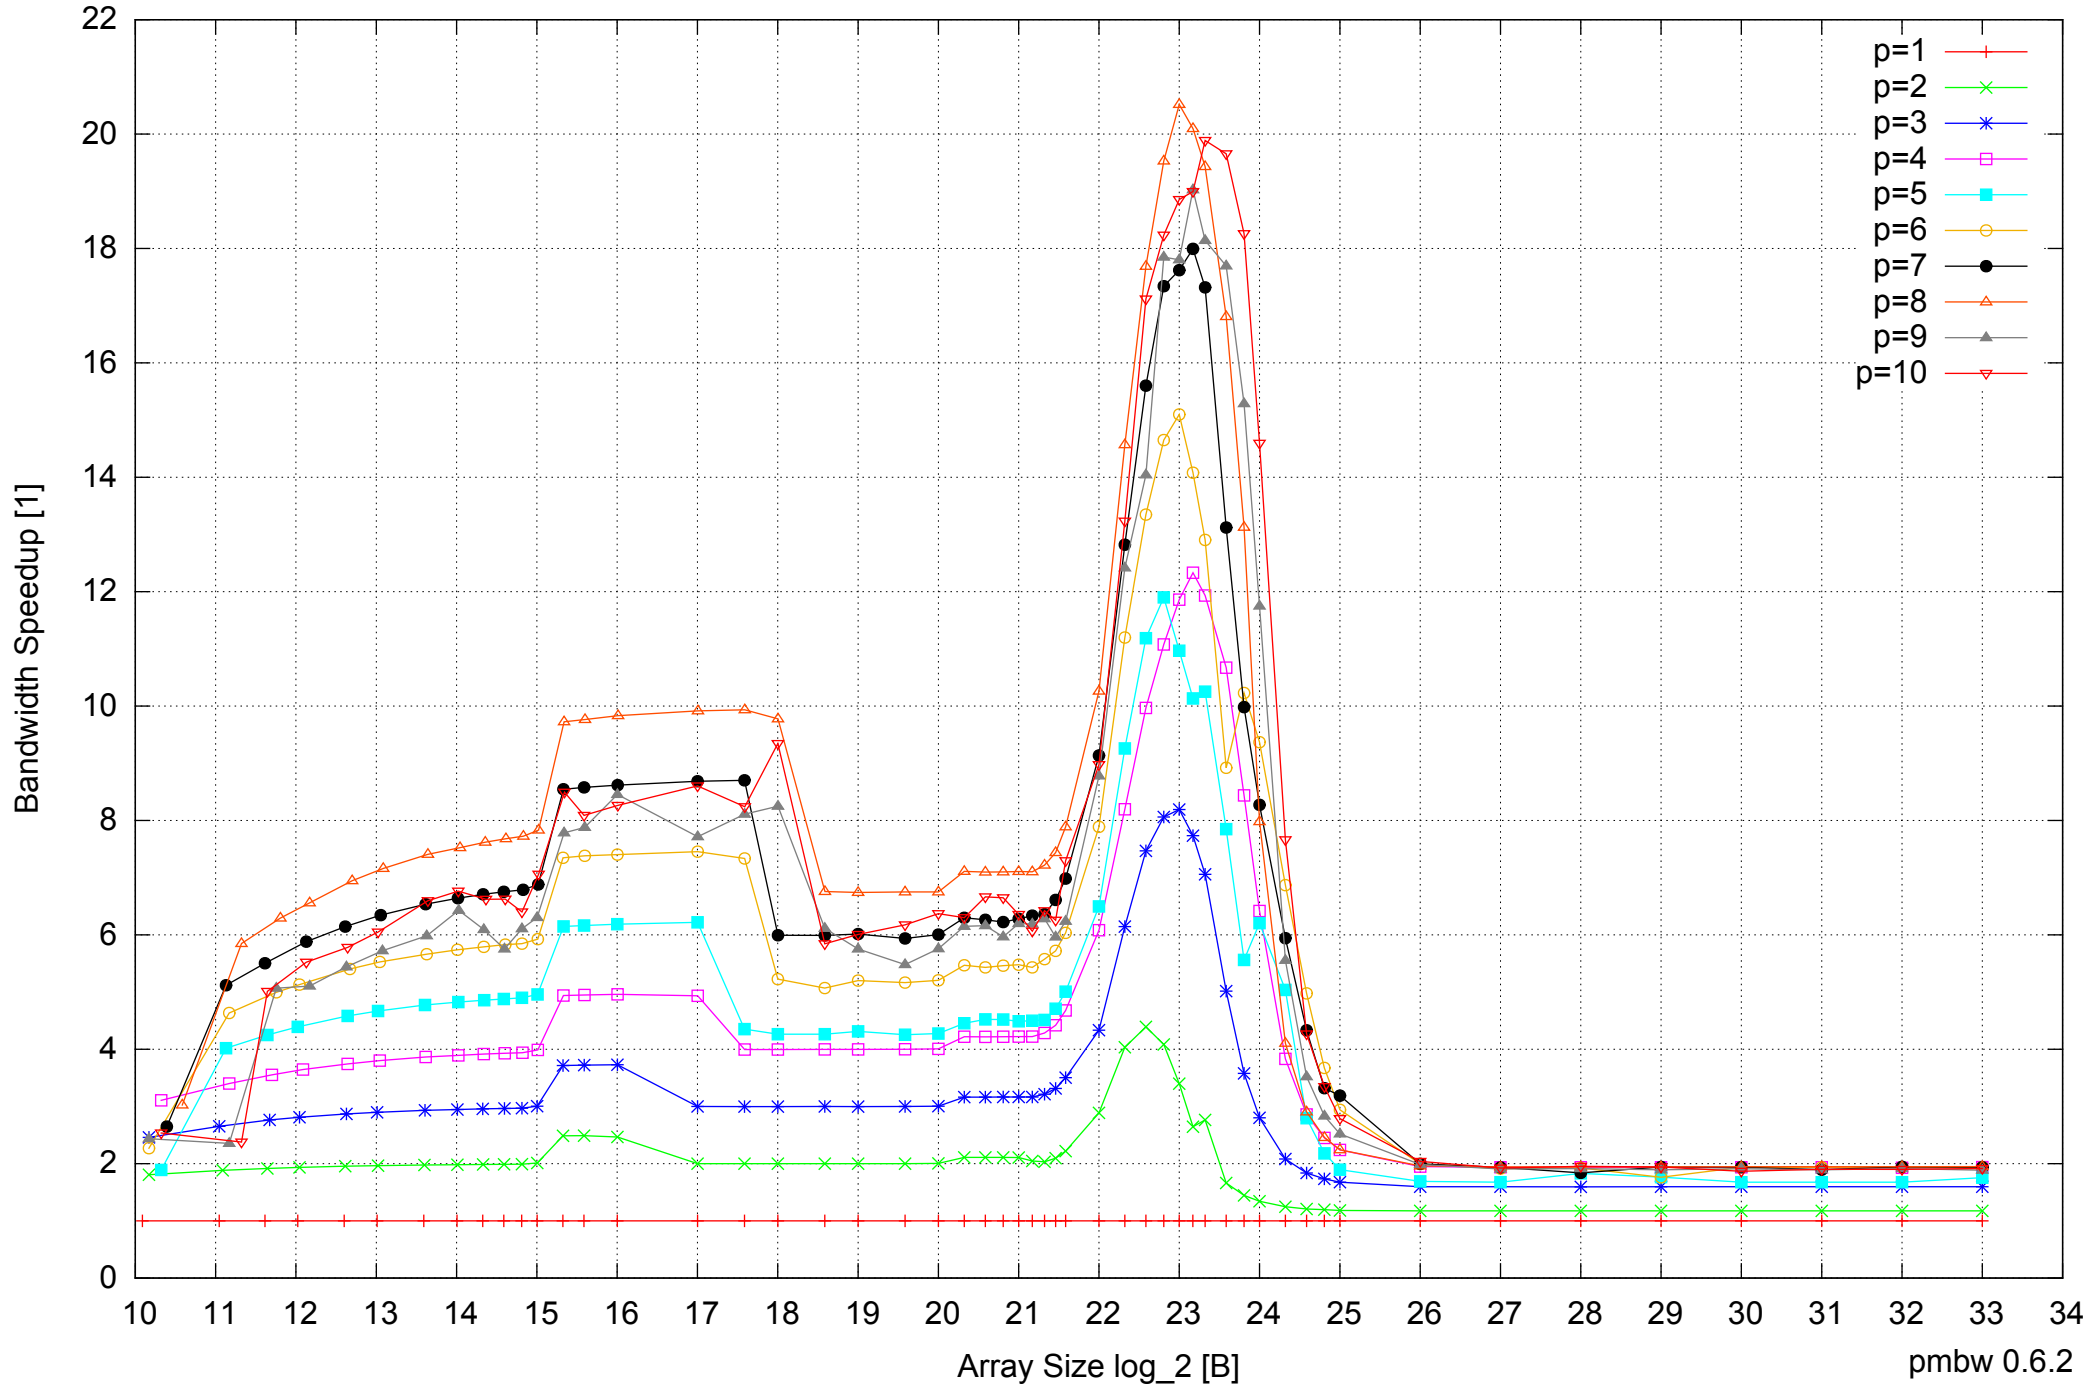

Intel Xeon E5345 16GB - Parallel Memory Access Time - ScanRead64IndexUnrollLoop

Intel Xeon E5345 16GB - Speedup of Parallel Memory Bandwidth - ScanRead64IndexUnrollLoop

Intel Xeon E5345 16GB - Speedup of Parallel Memory Bandwidth - ScanWrite32PtrSimpleLoop

Intel Xeon E5345 16GB - Speedup of Parallel Memory Bandwidth (enlarged) - ScanWrite32PtrSimpleLoop

Intel Xeon E5345 16GB - Parallel Memory Bandwidth - ScanWrite32PtrUnrollLoop

Intel Xeon E5345 16GB - Parallel Memory Access Time - ScanWrite32PtrUnrollLoop