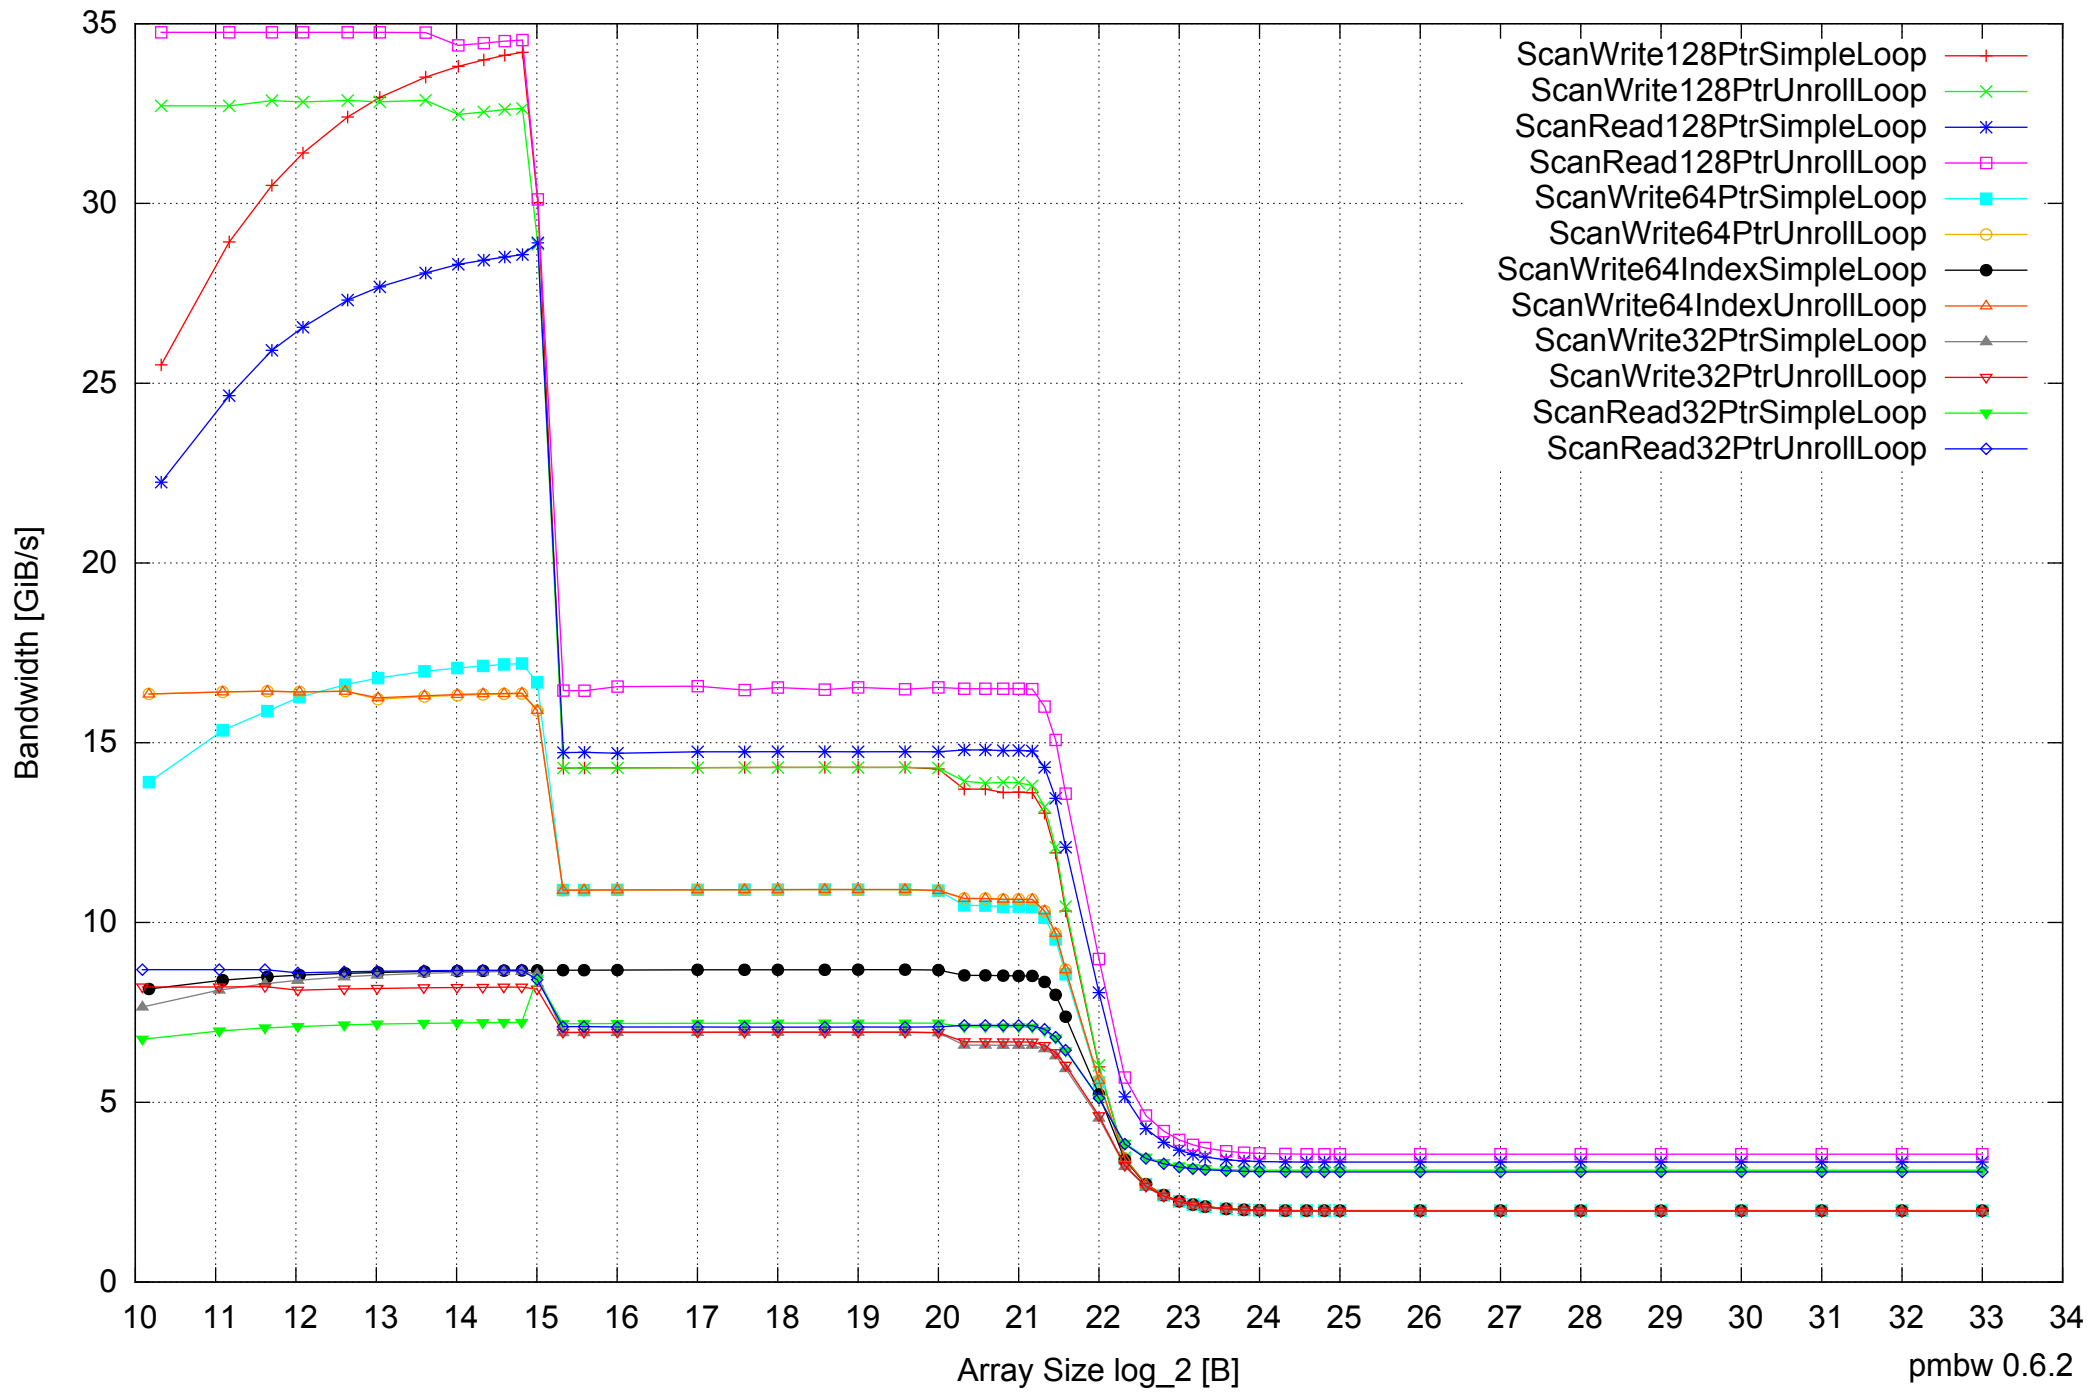

Intel Xeon E5345 16GB - One Thread Memory Bandwidth

Intel Xeon E5345 16GB - One Thread Memory Latency (Access Time)

Intel Xeon E5345 16GB - One Thread Memory Latency (excluding Permutation)

Intel Xeon E5345 16GB - One Thread Memory Bandwidth (only 64-bit Reads)

Intel Xeon E5345 16GB - Parallel Memory Bandwidth - ScanWrite128PtrSimpleLoop

Intel Xeon E5345 16GB - Parallel Memory Access Time - ScanWrite128PtrSimpleLoop

Intel Xeon E5345 16GB - Speedup of Parallel Memory Bandwidth - ScanWrite128PtrSimpleLoop

Intel Xeon E5345 16GB - Parallel Memory Access Time - ScanWrite128PtrUnrollLoop

Intel Xeon E5345 16GB - Speedup of Parallel Memory Bandwidth (enlarged) - ScanWrite128PtrUnrollLoop

Intel Xeon E5345 16GB - Parallel Memory Bandwidth - ScanRead128PtrSimpleLoop