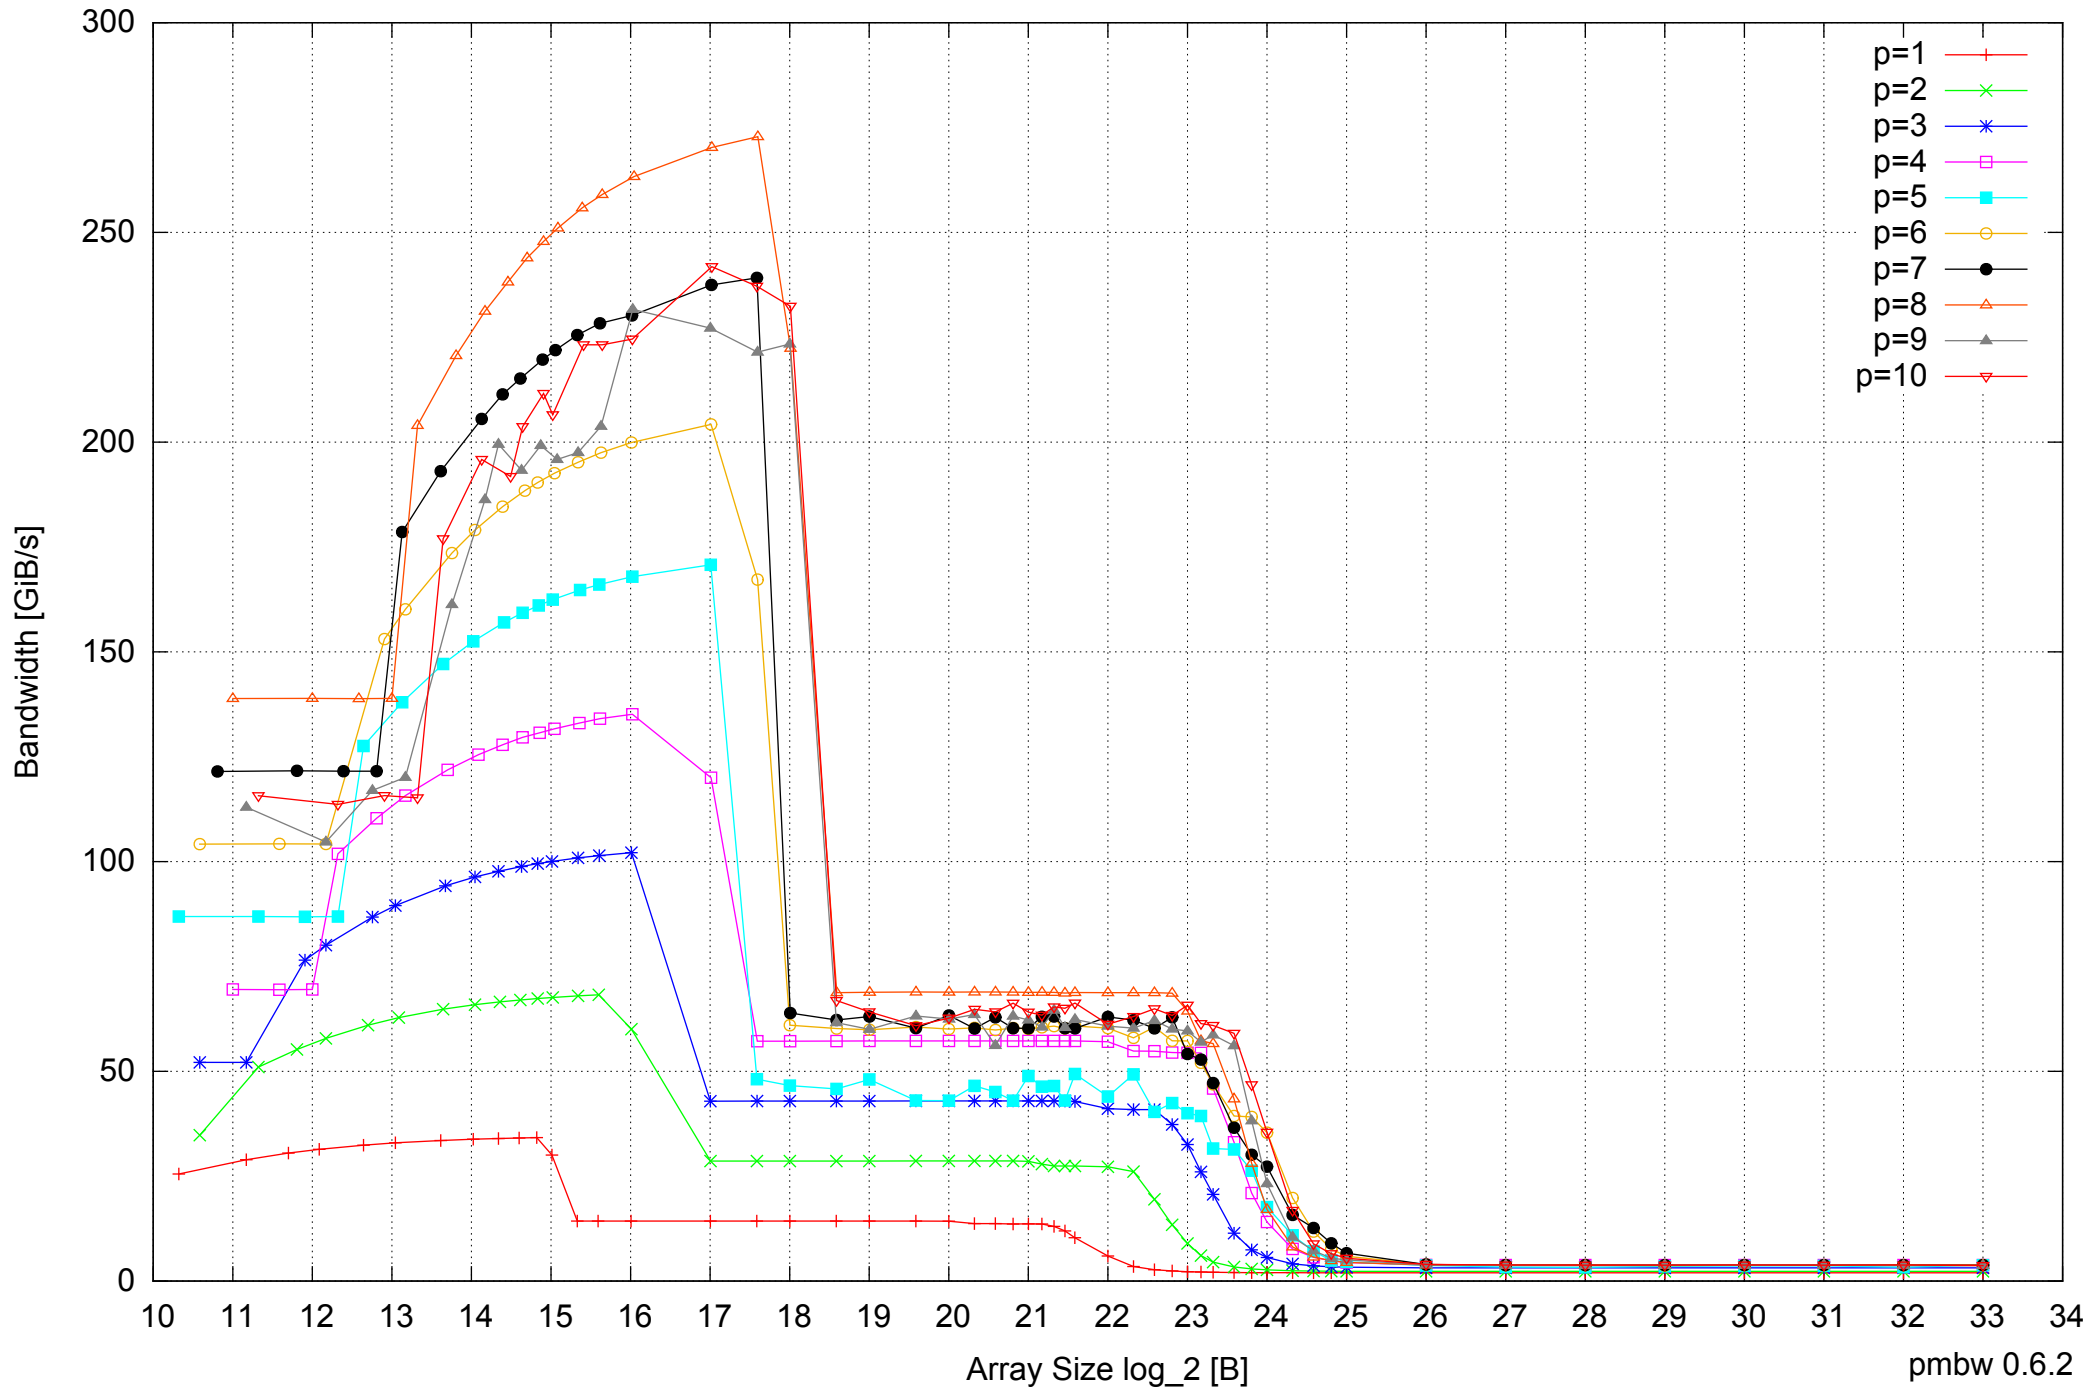

Intel Xeon E5345 16GB - One Thread Memory Bandwidth

Intel Xeon E5345 16GB - One Thread Memory Latency (Access Time)

Intel Xeon E5345 16GB - One Thread Memory Latency (excluding Permutation)

Intel Xeon E5345 16GB - One Thread Memory Bandwidth (only 64-bit Reads)

Intel Xeon E5345 16GB - Parallel Memory Bandwidth - ScanWrite128PtrSimpleLoop

Intel Xeon E5345 16GB - Parallel Memory Access Time - ScanWrite128PtrSimpleLoop

Intel Xeon E5345 16GB - Speedup of Parallel Memory Bandwidth - ScanWrite128PtrSimpleLoop

Intel Xeon E5345 16GB - Parallel Memory Access Time - ScanWrite128PtrUnrollLoop

Intel Xeon E5345 16GB - Speedup of Parallel Memory Bandwidth (enlarged) - ScanWrite128PtrUnrollLoop

Intel Xeon E5345 16GB - Parallel Memory Bandwidth - ScanRead128PtrSimpleLoop