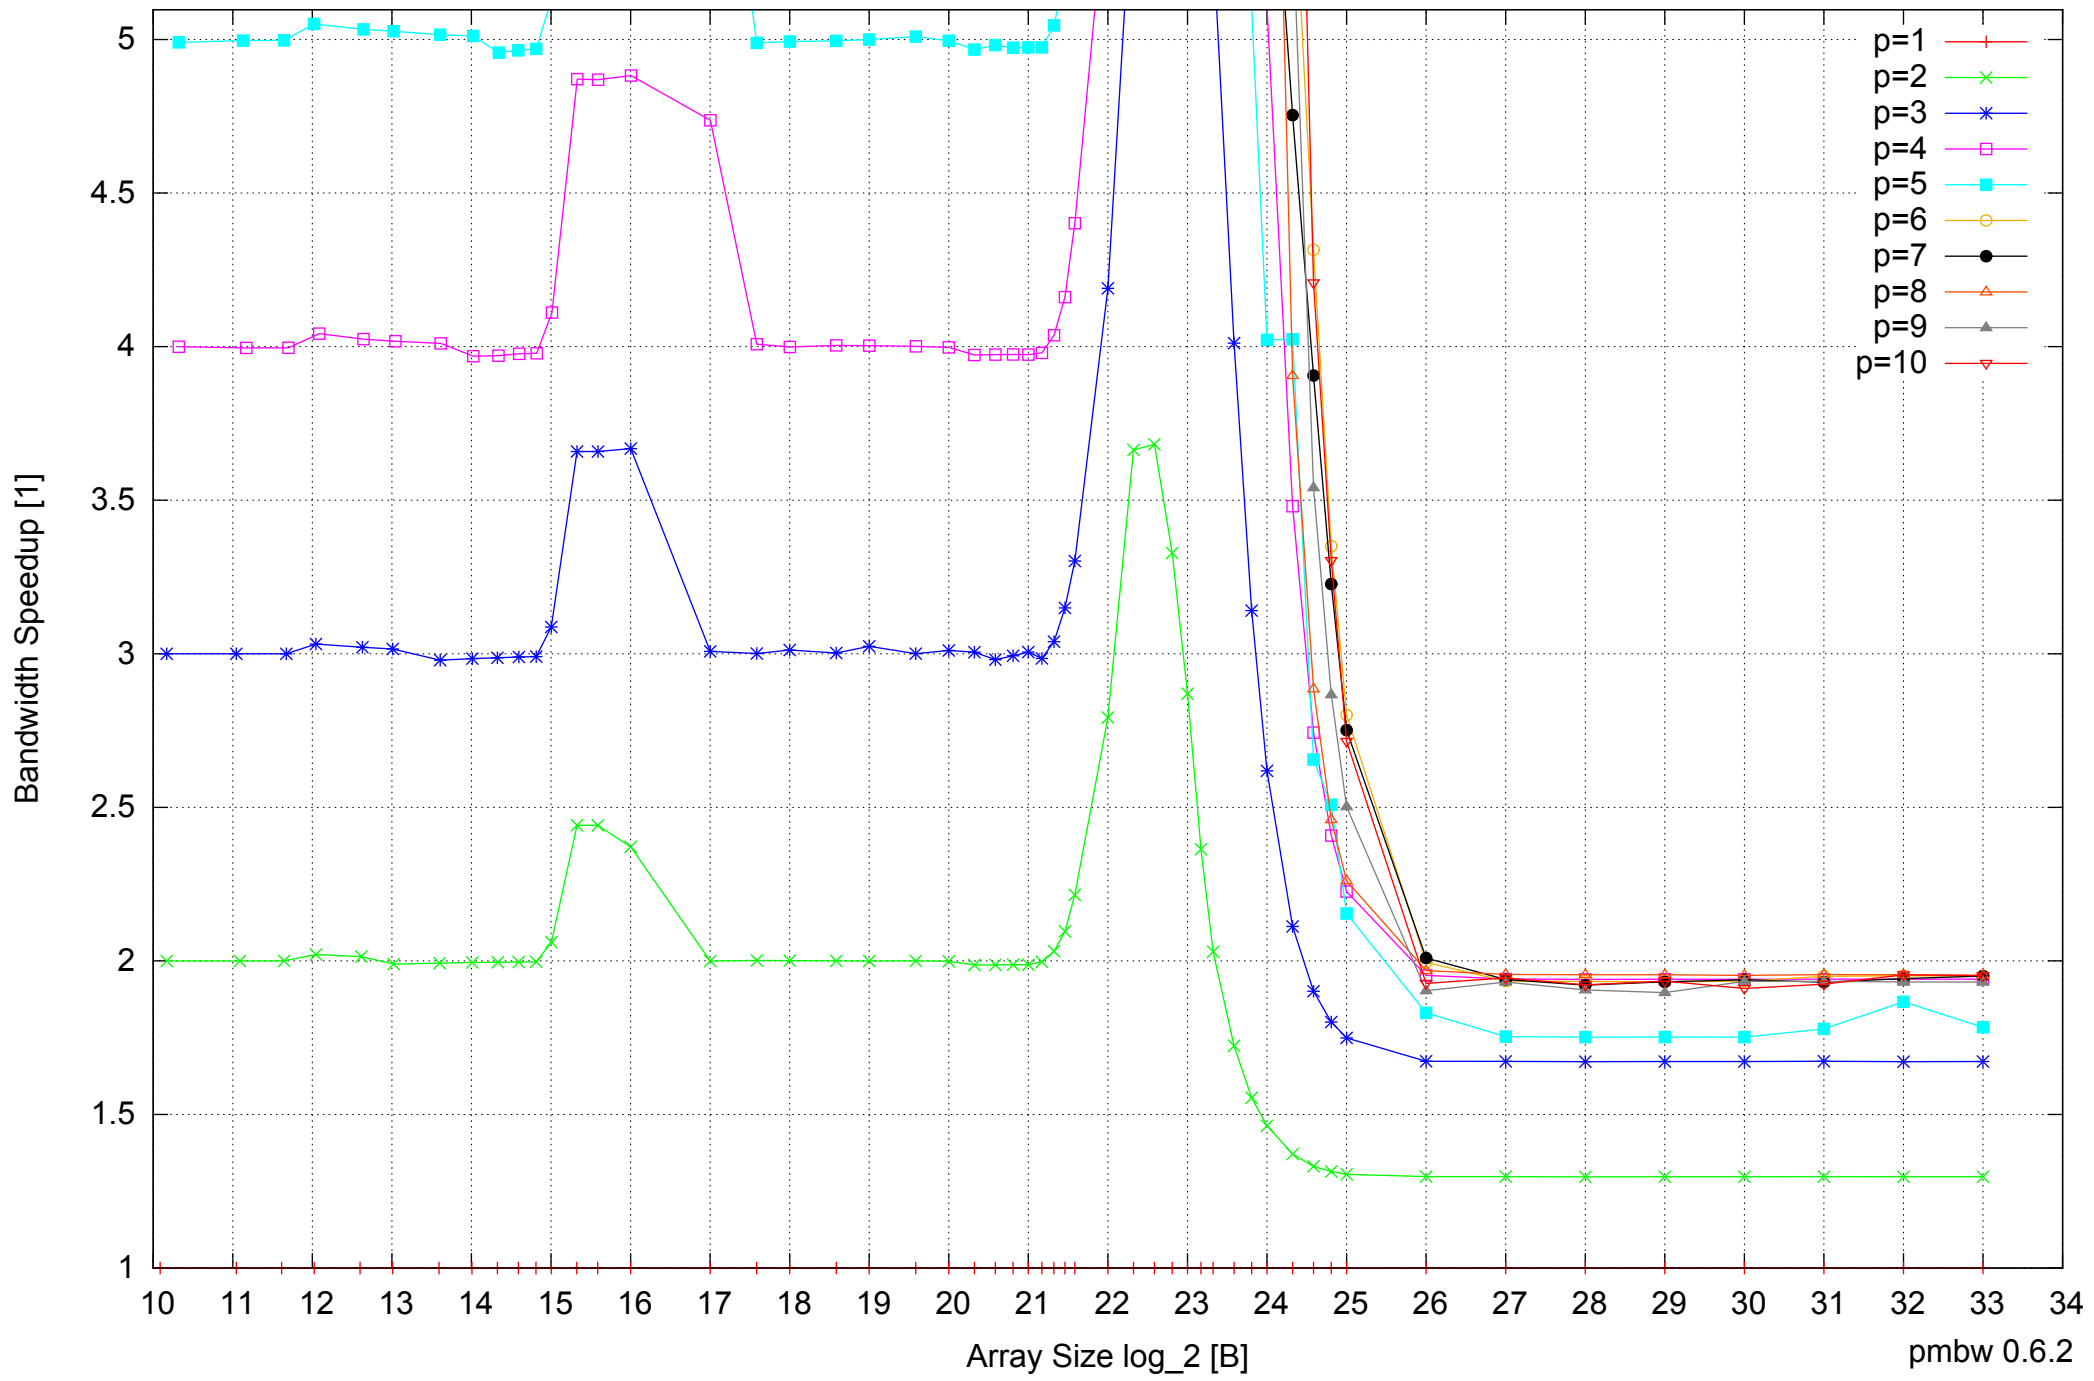

Intel Xeon E5345 16GB - Speedup of Parallel Memory Bandwidth (enlarged) - ScanWrite32PtrSimpleLoop

Intel Xeon E5345 16GB - Parallel Memory Bandwidth - ScanWrite32PtrUnrollLoop

Intel Xeon E5345 16GB - Parallel Memory Access Time - ScanWrite32PtrUnrollLoop

Intel Xeon E5345 16GB - Speedup of Parallel Memory Bandwidth (enlarged) - ScanWrite32PtrUnrollLoop

Intel Xeon E5345 16GB - Parallel Memory Bandwidth - ScanRead32PtrSimpleLoop

Intel Xeon E5345 16GB - Parallel Memory Bandwidth - ScanRead32PtrUnrollLoop

Intel Xeon E5345 16GB - Parallel Memory Access Time - ScanRead32PtrUnrollLoop

Intel Xeon E5345 16GB - Speedup of Parallel Memory Bandwidth - ScanRead32PtrUnrollLoop

Intel Xeon E5345 16GB - Speedup of Parallel Memory Bandwidth (enlarged) - ScanRead32PtrUnrollLoop