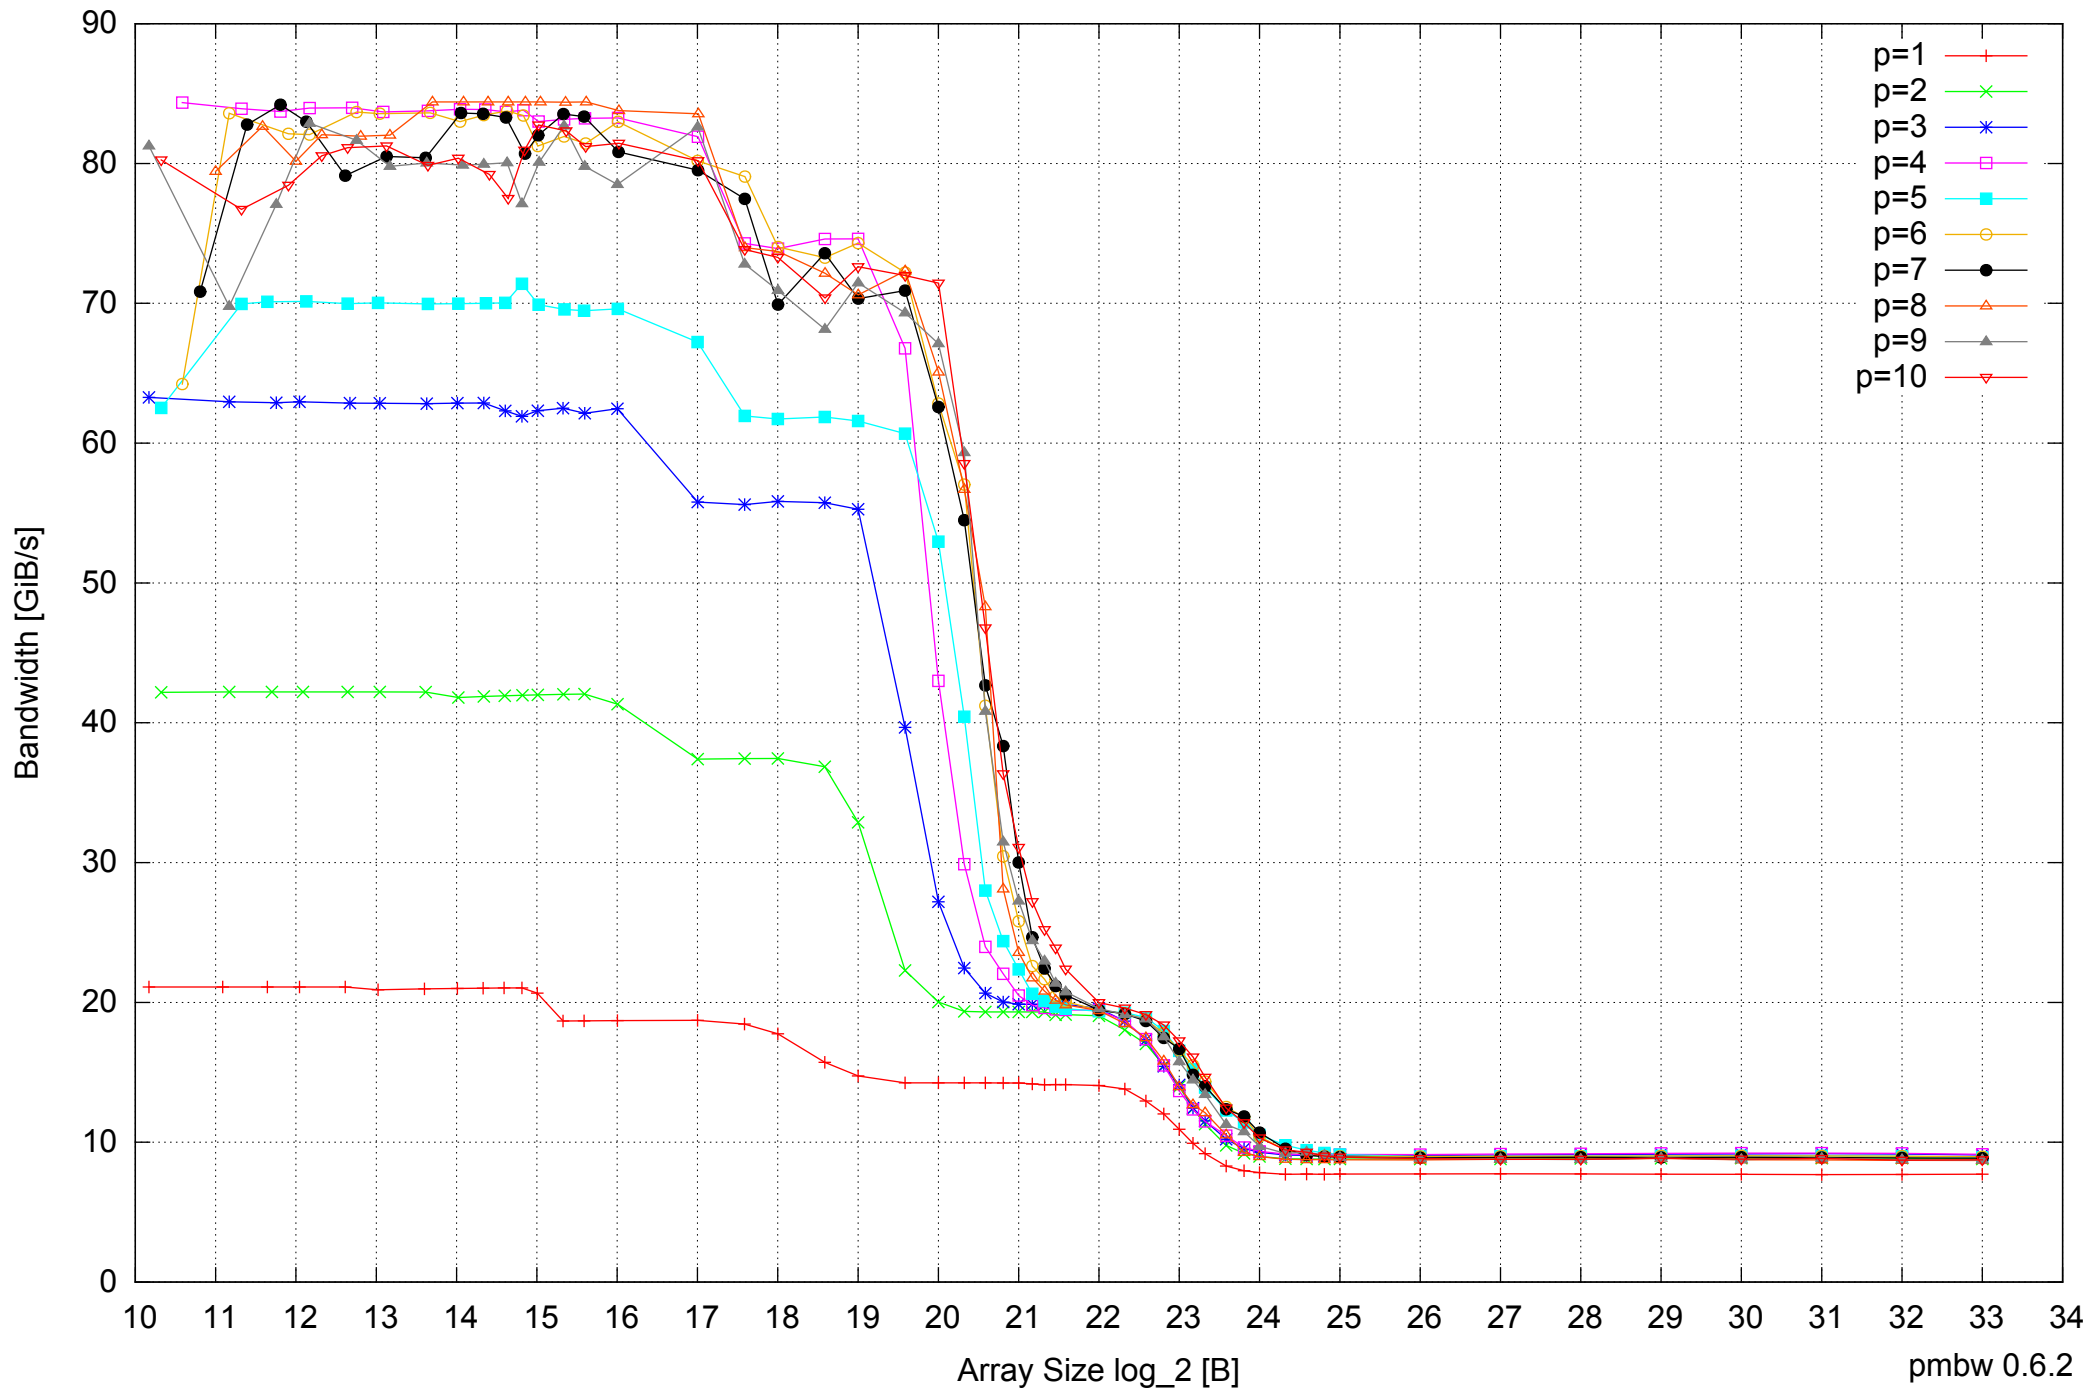

Intel Core i7-920 12GB - Speedup of Parallel Memory Bandwidth (enlarged) - ScanWrite64PtrUnrollLoop

Intel Core i7-920 12GB - Speedup of Parallel Memory Bandwidth - ScanRead64PtrSimpleLoop

Intel Core i7-920 12GB - Speedup of Parallel Memory Bandwidth (enlarged) - ScanRead64PtrSimpleLoop

Intel Core i7-920 12GB - Parallel Memory Bandwidth - ScanRead64PtrUnrollLoop

Intel Core i7-920 12GB - Speedup of Parallel Memory Bandwidth - ScanRead64PtrUnrollLoop

Intel Core i7-920 12GB - Parallel Memory Access Time - ScanWrite64IndexSimpleLoop

Intel Core i7-920 12GB - Speedup of Parallel Memory Bandwidth - ScanWrite64IndexSimpleLoop

Intel Core i7-920 12GB - Parallel Memory Bandwidth - ScanWrite64IndexUnrollLoop

Intel Core i7-920 12GB - Parallel Memory Bandwidth - ScanRead64IndexSimpleLoop

Intel Core i7-920 12GB - Parallel Memory Access Time - ScanRead64IndexSimpleLoop

Intel Core i7-920 12GB - Speedup of Parallel Memory Bandwidth - ScanRead64IndexSimpleLoop

Intel Core i7-920 12GB - Parallel Memory Access Time - ScanRead64IndexUnrollLoop