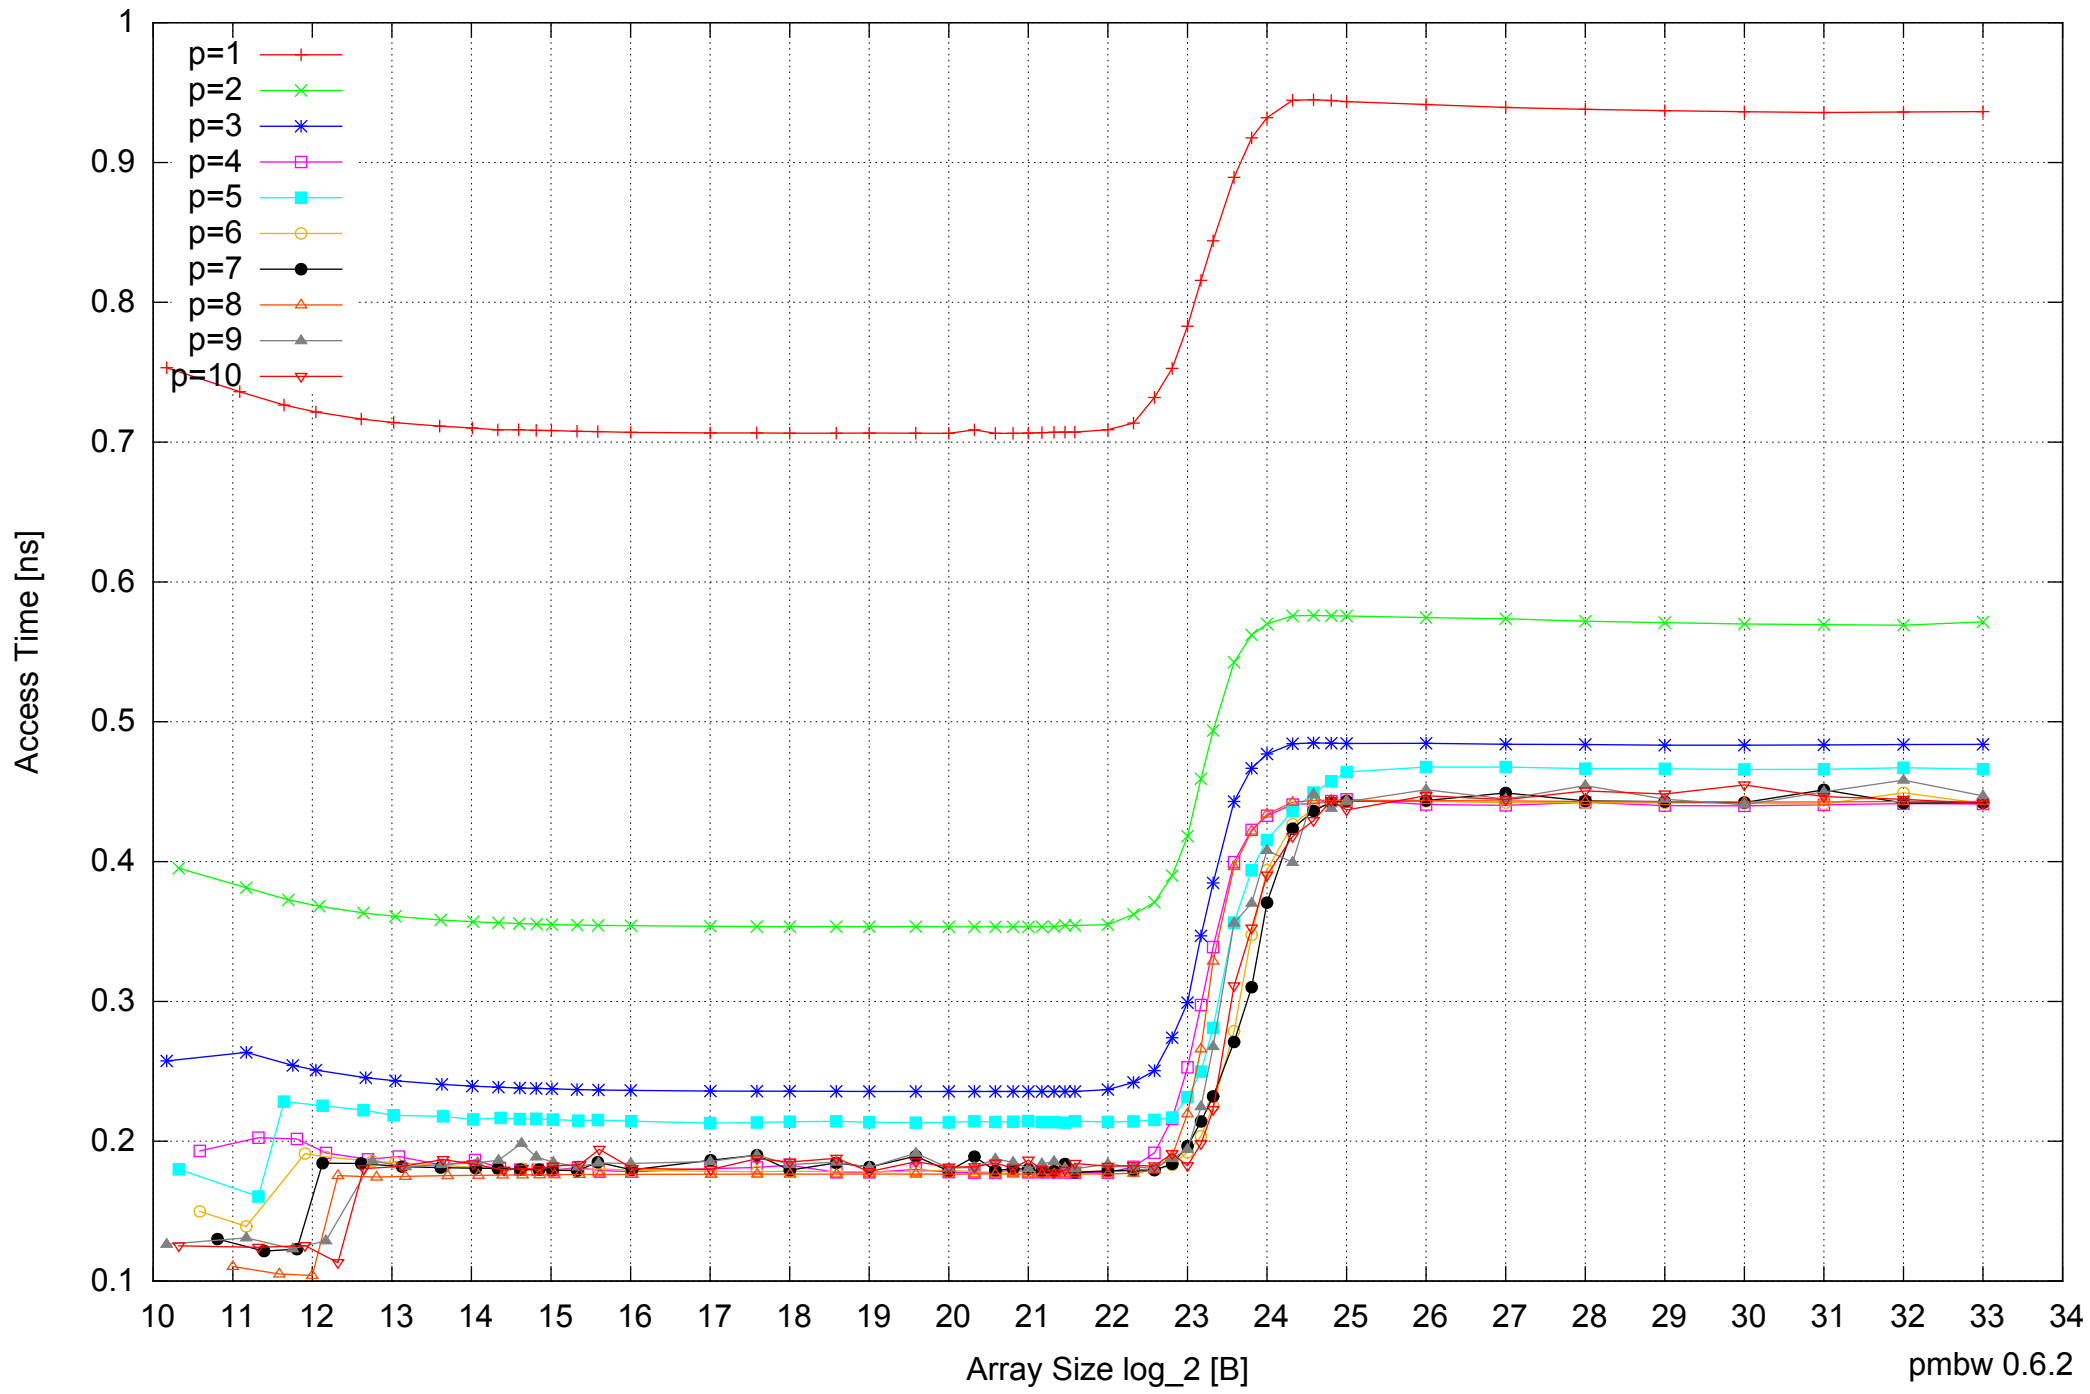

Intel Core i7-920 12GB - Parallel Memory Bandwidth - ScanRead64PtrUnrollLoop

Intel Core i7-920 12GB - Speedup of Parallel Memory Bandwidth - ScanRead64PtrUnrollLoop

Intel Core i7-920 12GB - Parallel Memory Access Time - ScanWrite64IndexSimpleLoop

Intel Core i7-920 12GB - Speedup of Parallel Memory Bandwidth - ScanWrite64IndexSimpleLoop

Intel Core i7-920 12GB - Parallel Memory Bandwidth - ScanWrite64IndexUnrollLoop

Intel Core i7-920 12GB - Parallel Memory Bandwidth - ScanRead64IndexSimpleLoop

Intel Core i7-920 12GB - Parallel Memory Access Time - ScanRead64IndexSimpleLoop

Intel Core i7-920 12GB - Speedup of Parallel Memory Bandwidth - ScanRead64IndexSimpleLoop

Intel Core i7-920 12GB - Parallel Memory Access Time - ScanRead64IndexUnrollLoop

Array Size log<sub>2</sub> [B]

pmbw 0.6.2

Intel Core i7-920 12GB - Speedup of Parallel Memory Bandwidth - ScanRead64IndexUnrollLoop

Intel Core i7-920 12GB - Speedup of Parallel Memory Bandwidth (enlarged) - ScanRead64IndexUnrollLoop