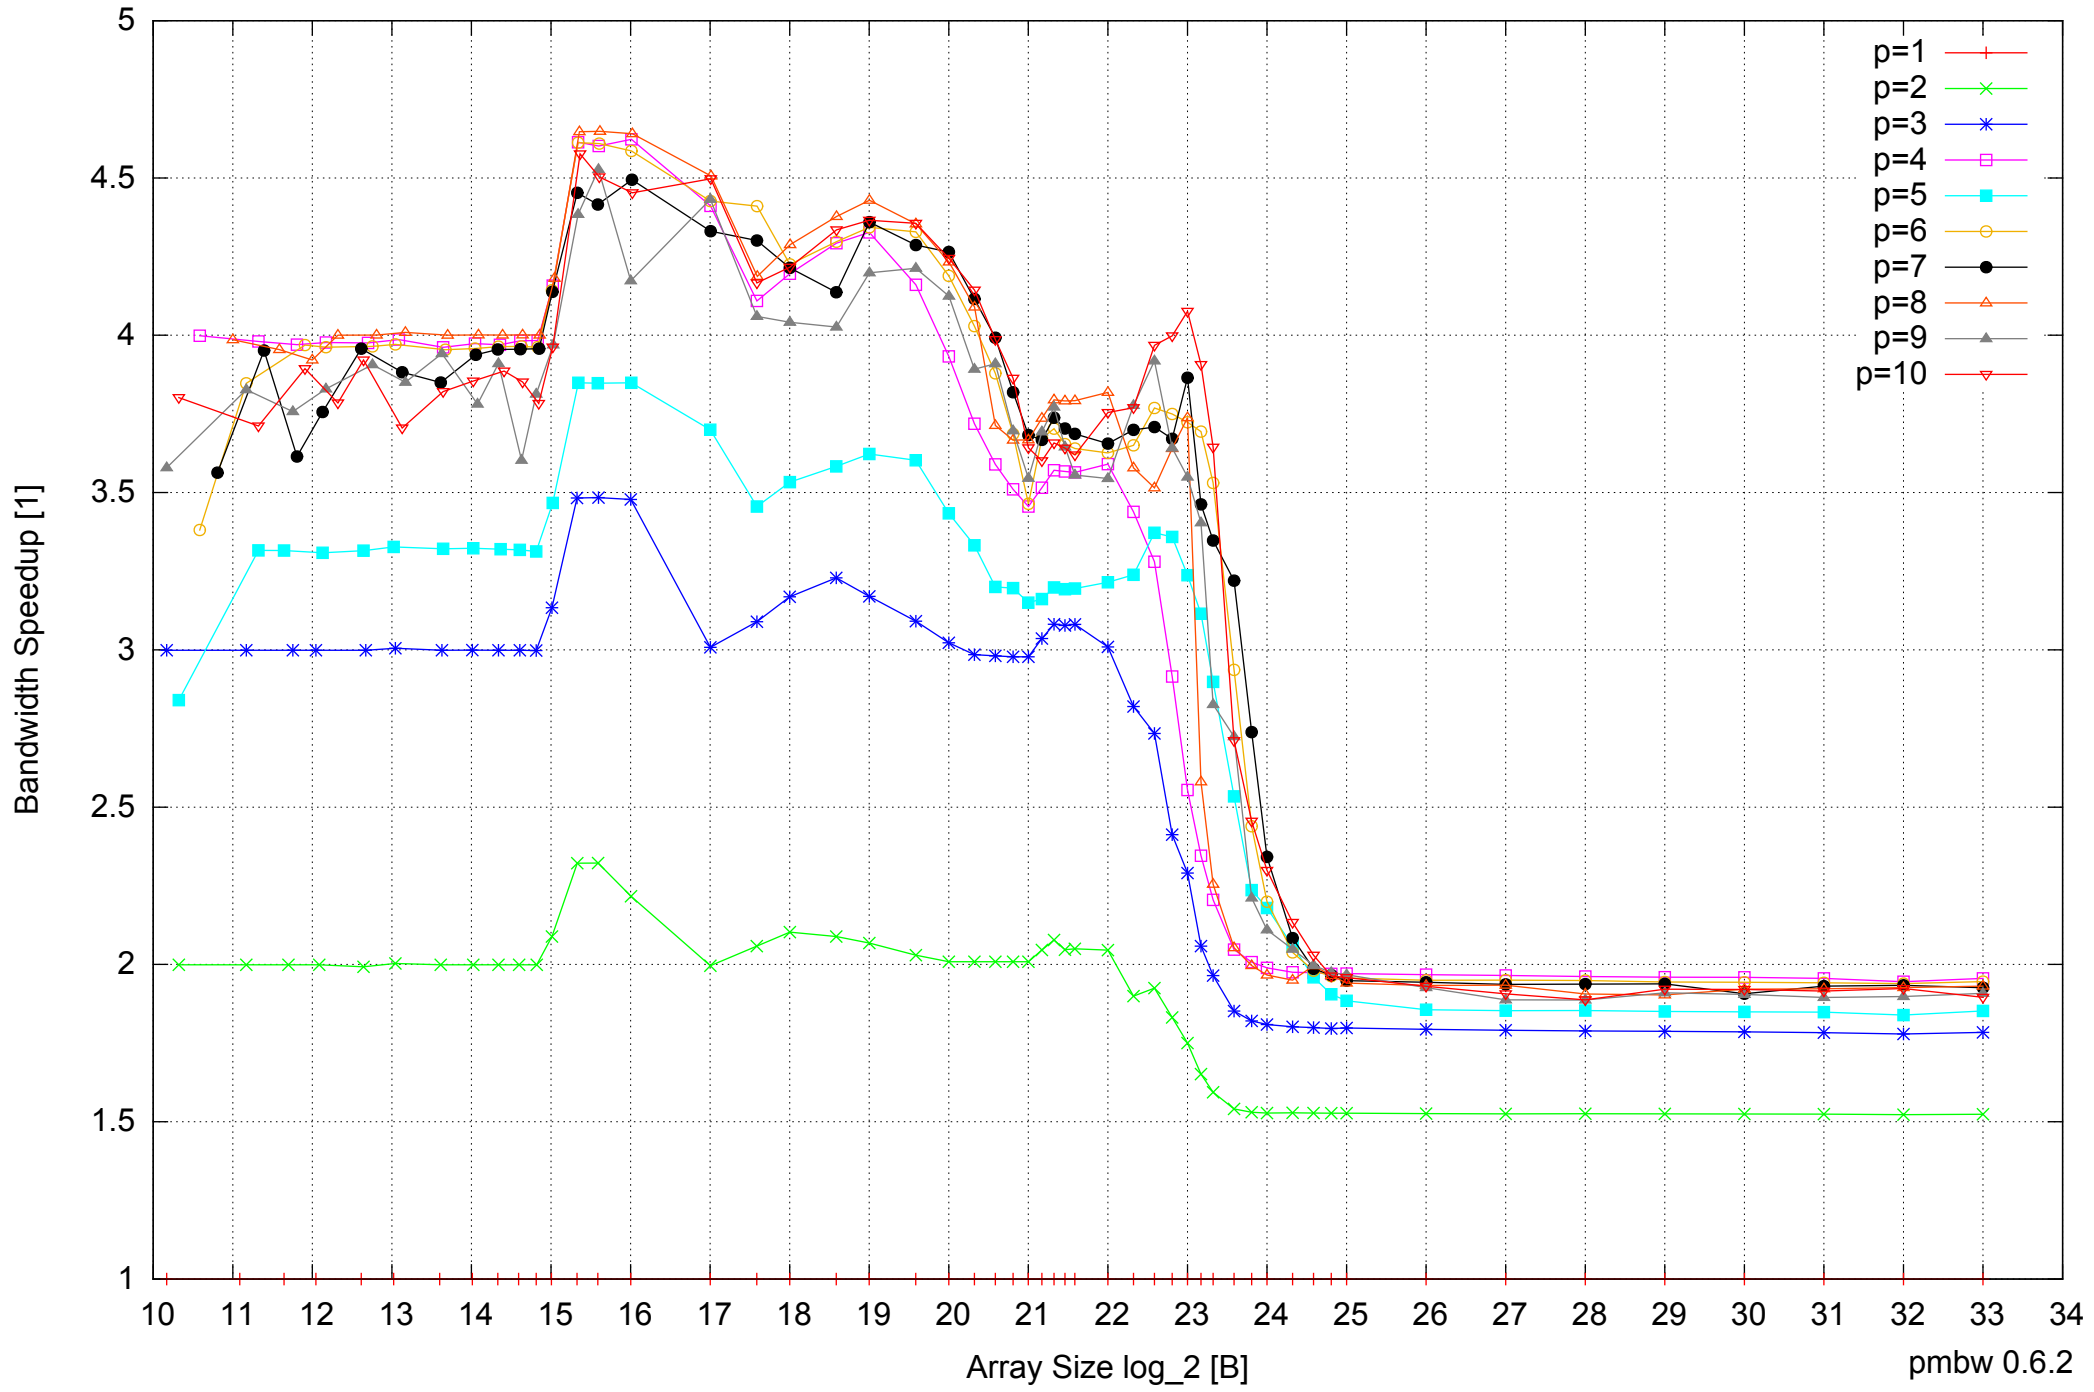

Intel Core i7-920 12GB - Speedup of Parallel Memory Bandwidth - ScanWrite64PtrSimpleLoop

Intel Core i7-920 12GB - Parallel Memory Bandwidth - ScanWrite64PtrUnrollLoop

Intel Core i7-920 12GB - Parallel Memory Access Time - ScanWrite64PtrUnrollLoop

Intel Core i7-920 12GB - Speedup of Parallel Memory Bandwidth (enlarged) - ScanWrite64PtrUnrollLoop

Intel Core i7-920 12GB - Speedup of Parallel Memory Bandwidth - ScanRead64PtrSimpleLoop

Intel Core i7-920 12GB - Speedup of Parallel Memory Bandwidth (enlarged) - ScanRead64PtrSimpleLoop

Intel Core i7-920 12GB - Parallel Memory Bandwidth - ScanRead64PtrUnrollLoop

Intel Core i7-920 12GB - Speedup of Parallel Memory Bandwidth - ScanRead64PtrUnrollLoop

Intel Core i7-920 12GB - Parallel Memory Access Time - ScanWrite64IndexSimpleLoop