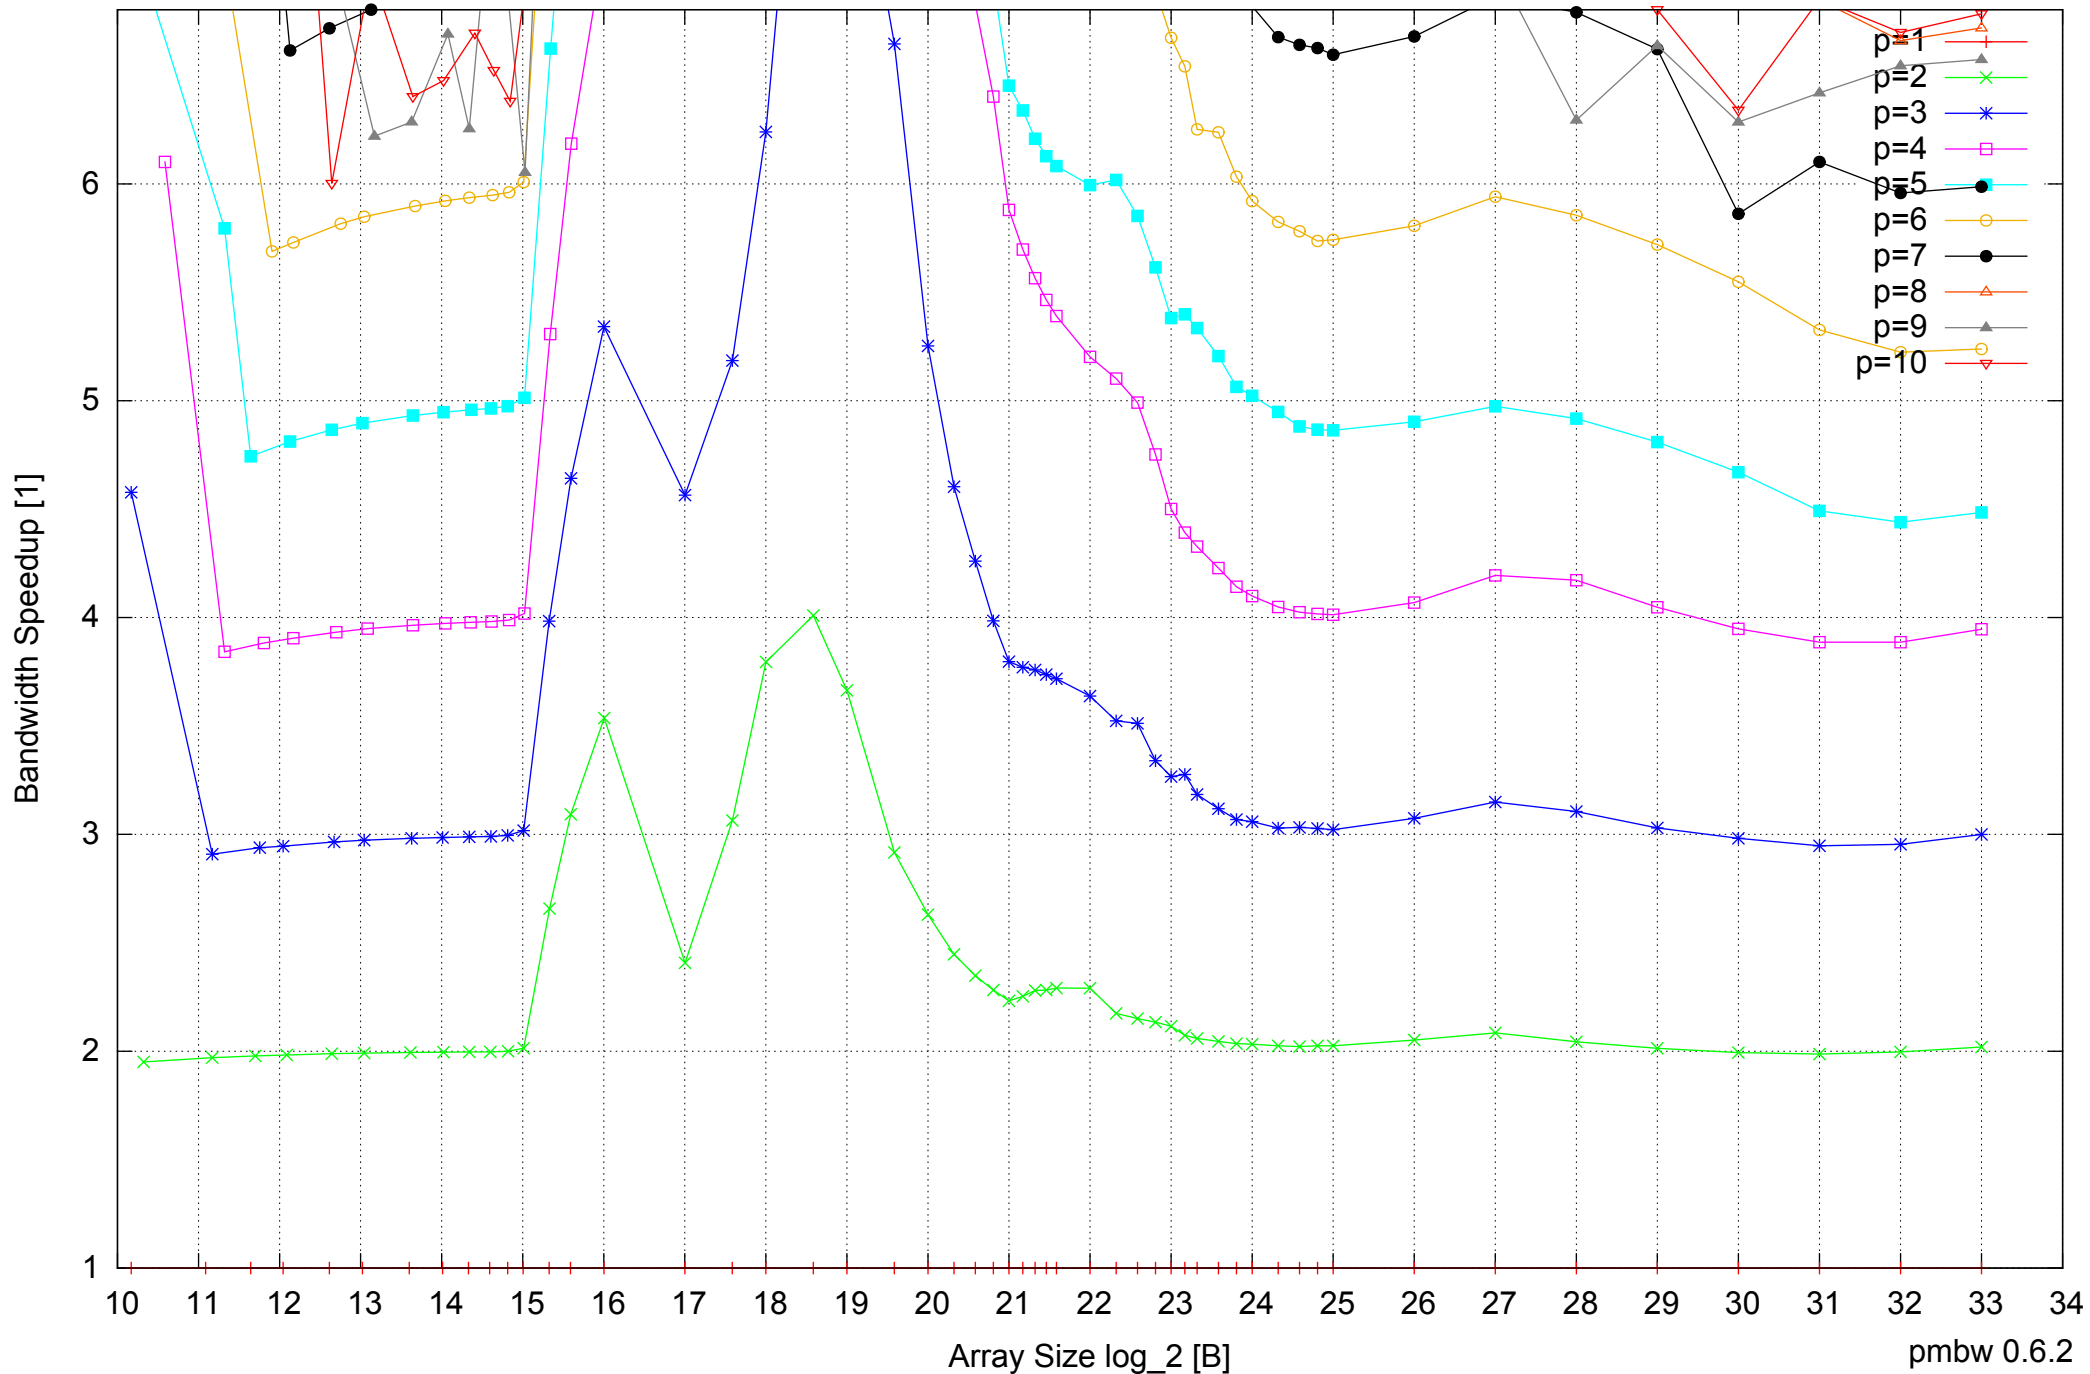

Intel Core i7-920 12GB - Parallel Memory Access Time - ScanRead32PtrSimpleLoop

Intel Core i7-920 12GB - Speedup of Parallel Memory Bandwidth - ScanRead32PtrSimpleLoop

Intel Core i7-920 12GB - Parallel Memory Access Time - ScanRead32PtrUnrollLoop

Intel Core i7-920 12GB - Speedup of Parallel Memory Bandwidth - ScanRead32PtrUnrollLoop

Intel Core i7-920 12GB - Speedup of Parallel Memory Bandwidth (enlarged) - ScanRead32PtrUnrollLoop

Intel Core i7-920 12GB - Parallel Memory Bandwidth - PermRead64SimpleLoop

Intel Core i7-920 12GB - Parallel Memory Access Time - PermRead64SimpleLoop

Intel Core i7-920 12GB - Speedup of Parallel Memory Bandwidth - PermRead64SimpleLoop

Intel Core i7-920 12GB - Speedup of Parallel Memory Bandwidth (enlarged) - PermRead64SimpleLoop