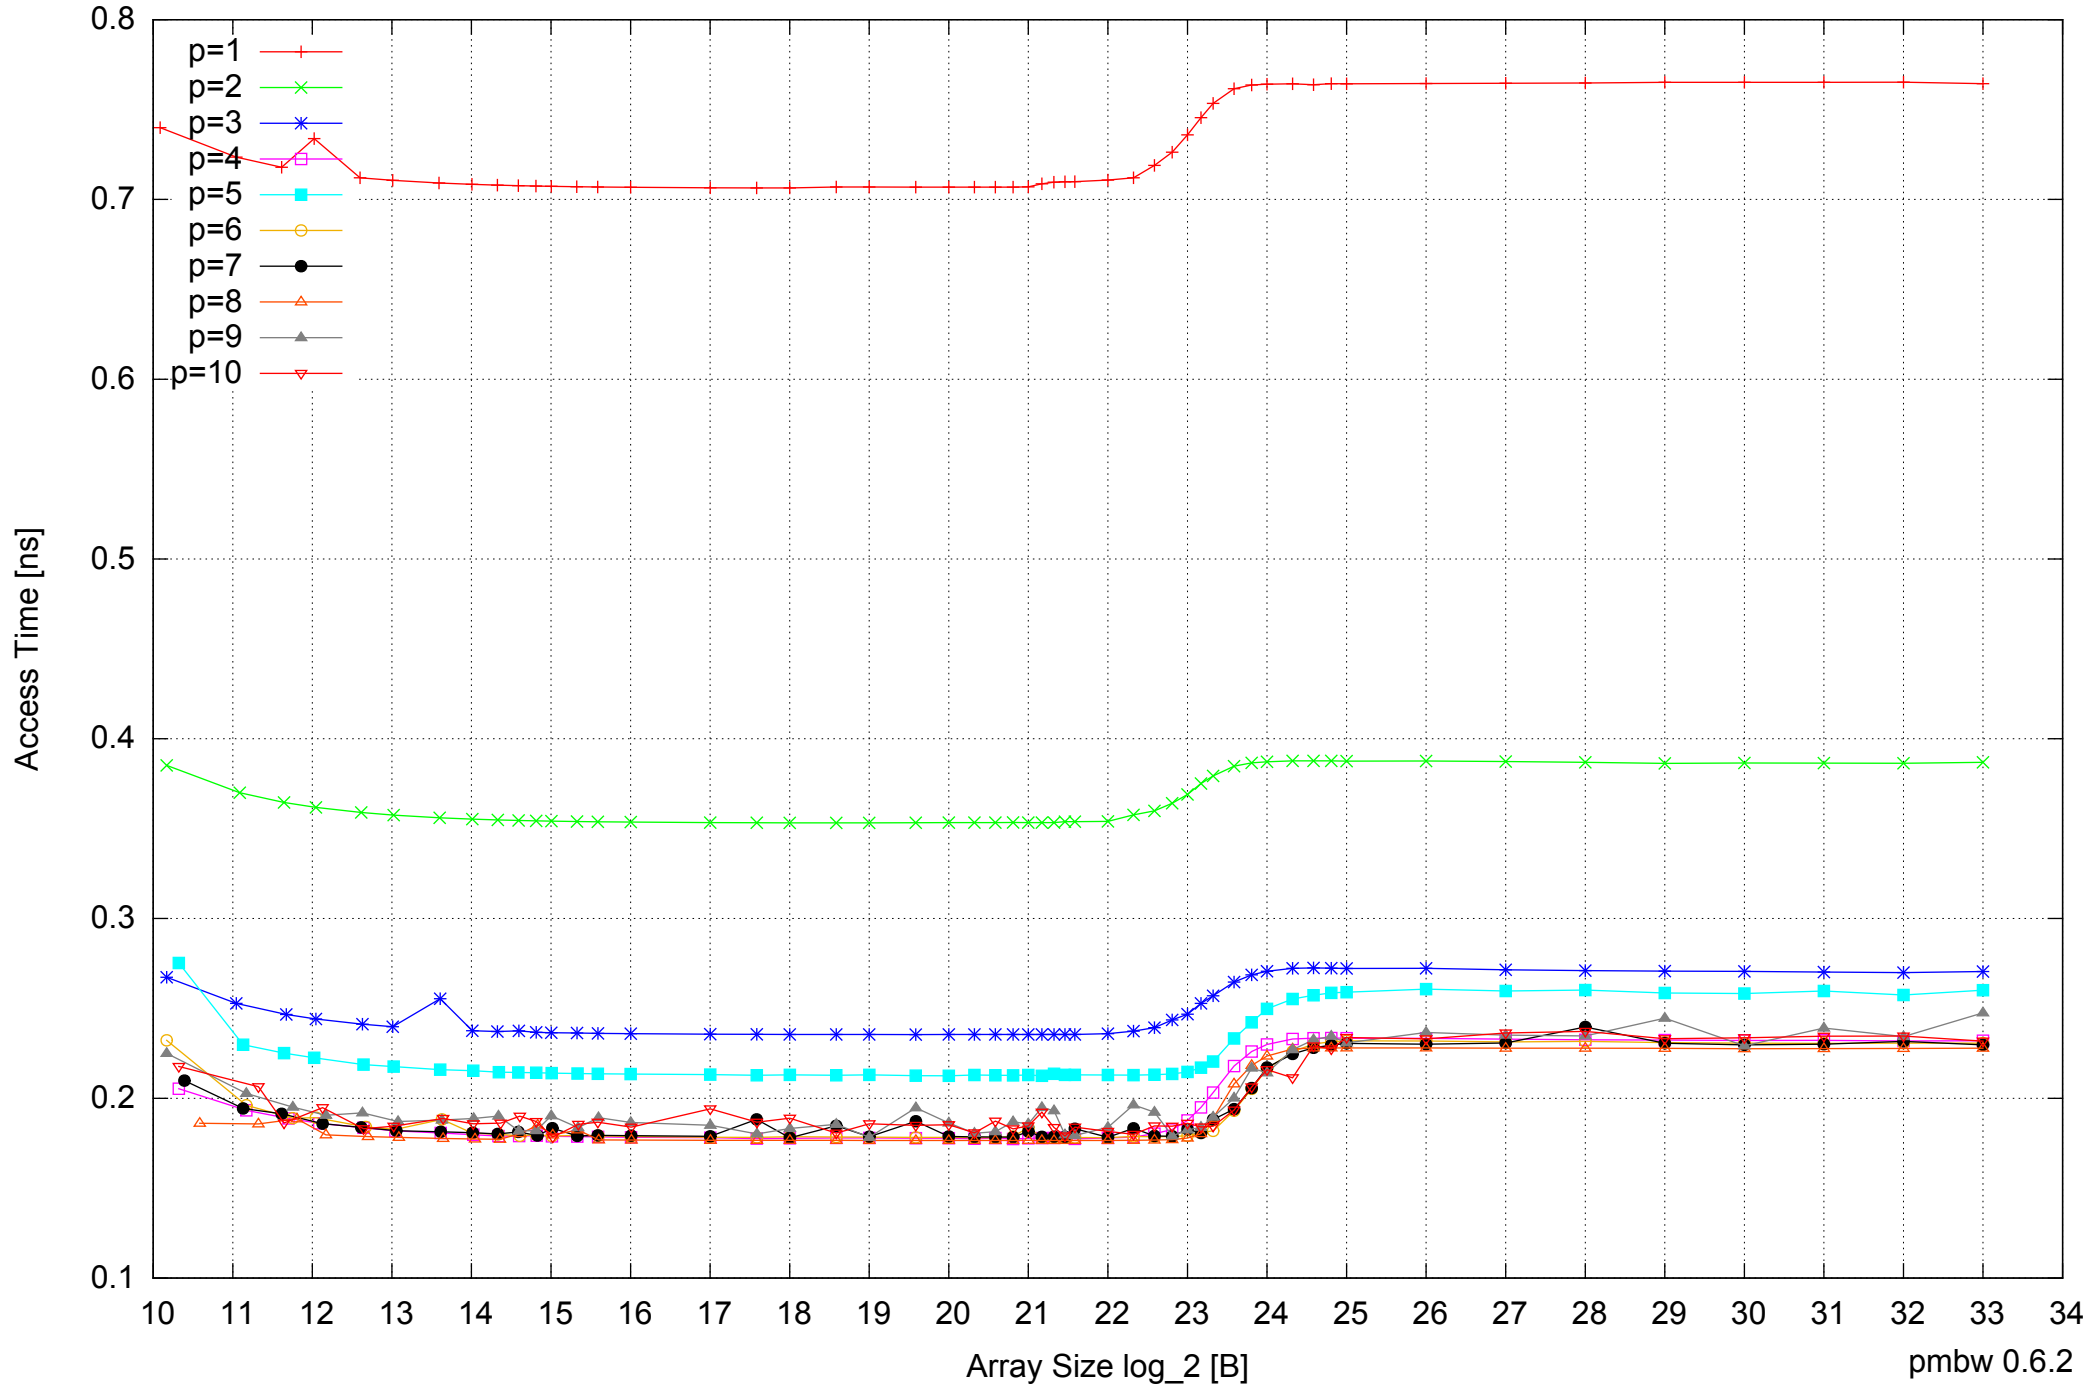

Array Size log<sub>2</sub> [B]

pmbw 0.6.2

Intel Core i7-920 12GB - Speedup of Parallel Memory Bandwidth - ScanRead64IndexUnrollLoop

Intel Core i7-920 12GB - Speedup of Parallel Memory Bandwidth (enlarged) - ScanRead64IndexUnrollLoop

Intel Core i7-920 12GB - Speedup of Parallel Memory Bandwidth (enlarged) - ScanWrite32PtrSimpleLoop

Intel Core i7-920 12GB - Speedup of Parallel Memory Bandwidth (enlarged) - ScanWrite32PtrUnrollLoop

Intel Core i7-920 12GB - Parallel Memory Bandwidth - ScanRead32PtrSimpleLoop

Intel Core i7-920 12GB - Parallel Memory Access Time - ScanRead32PtrSimpleLoop

Intel Core i7-920 12GB - Speedup of Parallel Memory Bandwidth - ScanRead32PtrSimpleLoop

Intel Core i7-920 12GB - Parallel Memory Access Time - ScanRead32PtrUnrollLoop