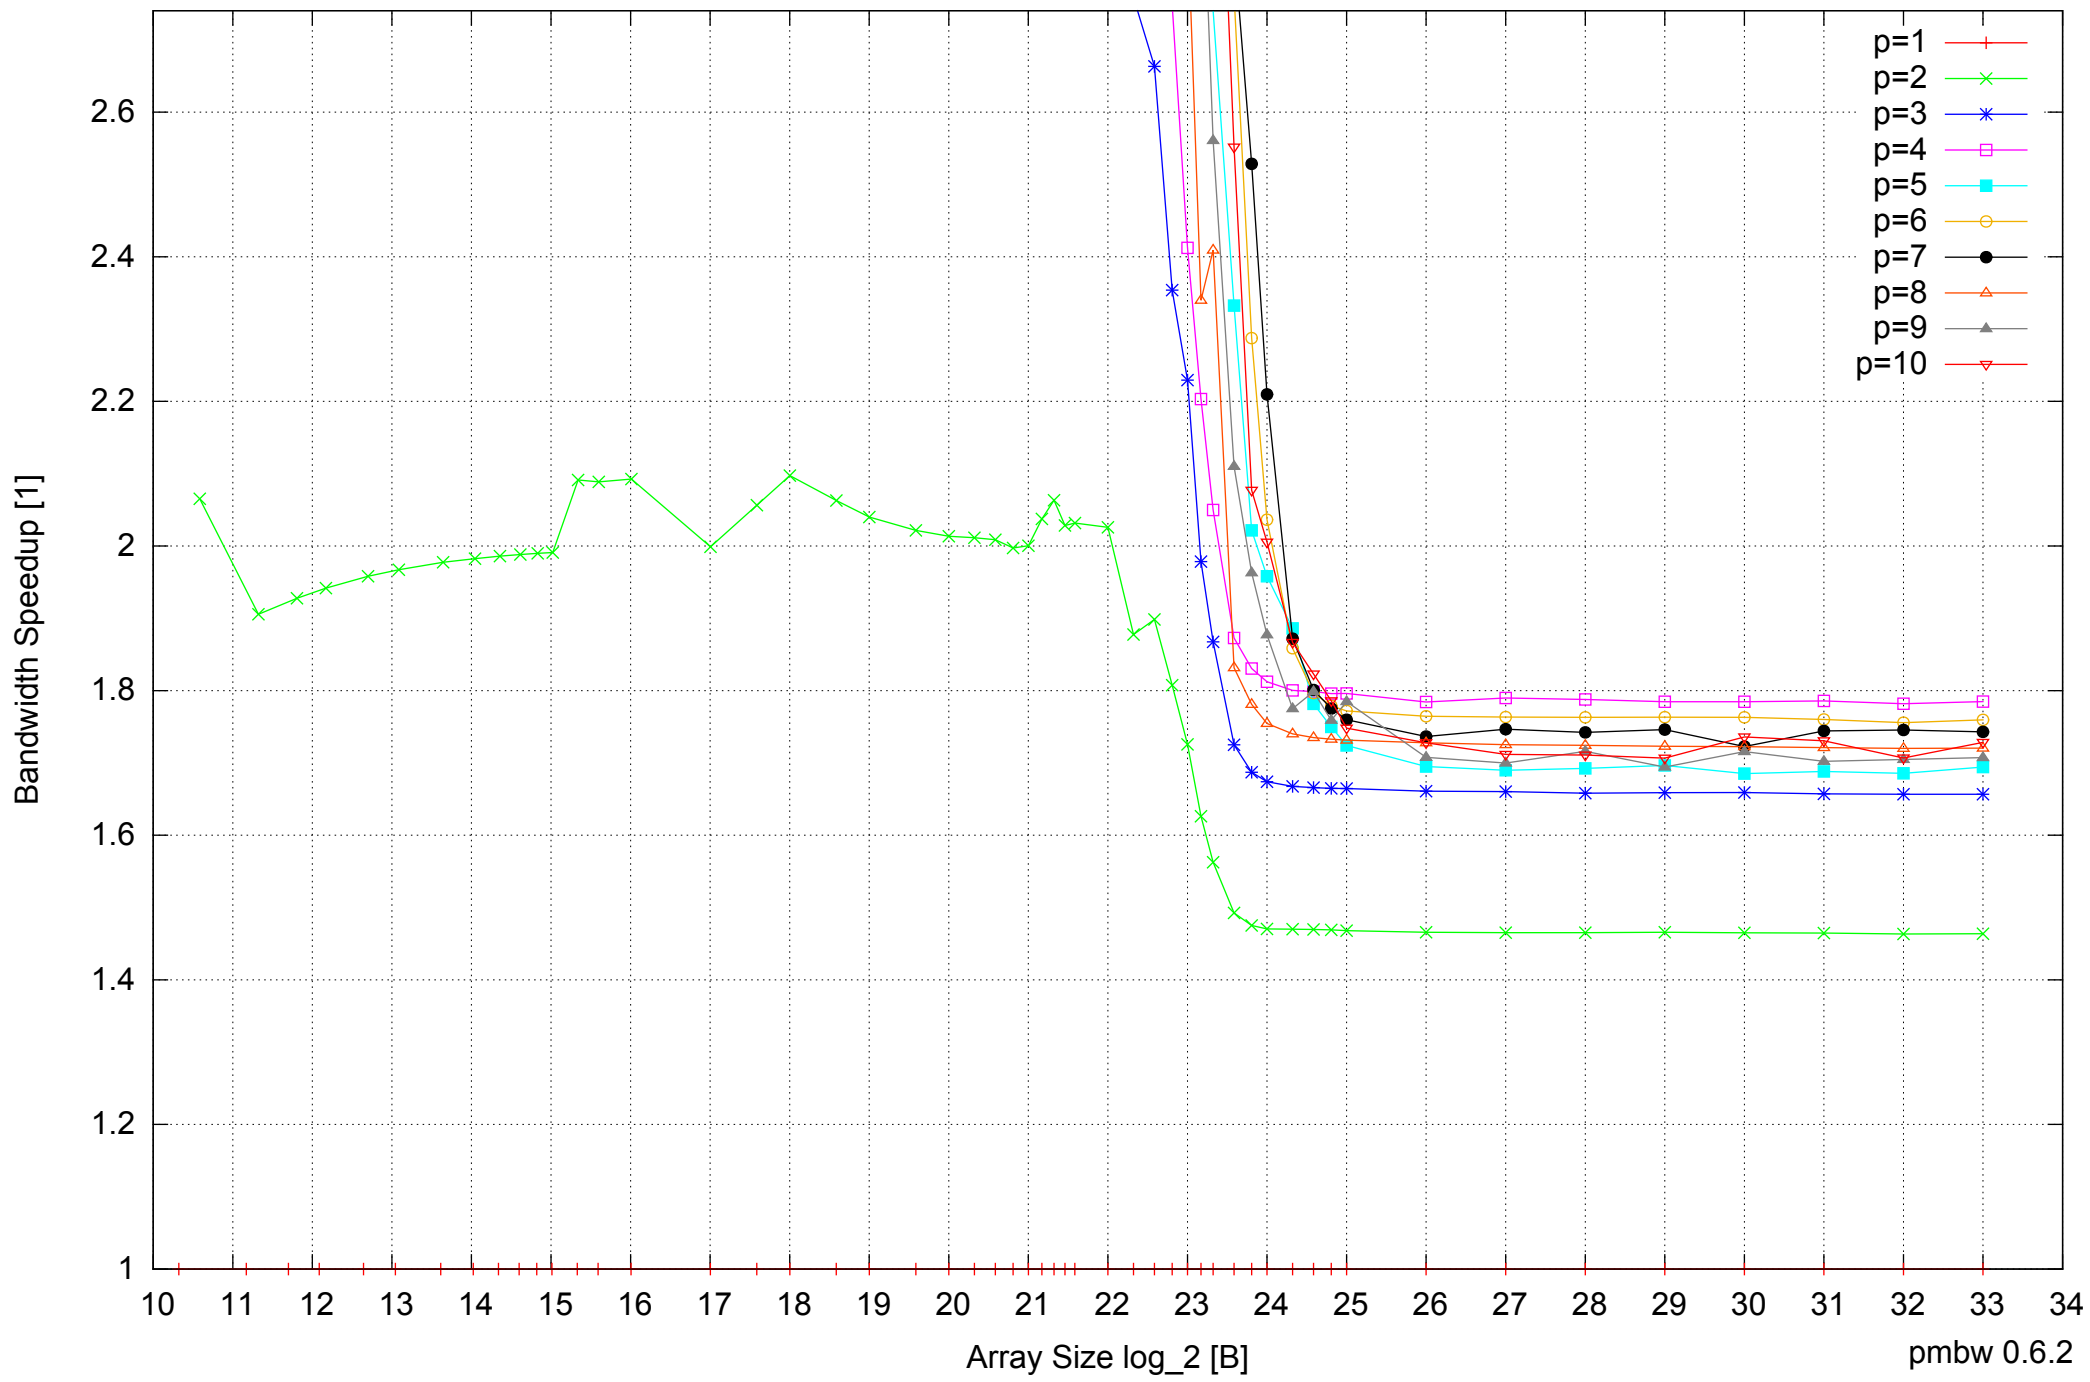

Intel Core i7-920 12GB - Parallel Memory Bandwidth - ScanWrite128PtrSimpleLoop

Intel Core i7-920 12GB - Parallel Memory Access Time - ScanWrite128PtrSimpleLoop

Intel Core i7-920 12GB - Parallel Memory Bandwidth - ScanWrite128PtrUnrollLoop

Intel Core i7-920 12GB - Parallel Memory Access Time - ScanWrite128PtrUnrollLoop

Intel Core i7-920 12GB - Parallel Memory Bandwidth - ScanRead128PtrSimpleLoop

Intel Core i7-920 12GB - Speedup of Parallel Memory Bandwidth (enlarged) - ScanRead128PtrSimpleLoop

Intel Core i7-920 12GB - Speedup of Parallel Memory Bandwidth - ScanWrite64PtrSimpleLoop

Intel Core i7-920 12GB - Parallel Memory Bandwidth - ScanWrite64PtrUnrollLoop

Intel Core i7-920 12GB - Parallel Memory Access Time - ScanWrite64PtrUnrollLoop

Intel Core i7-920 12GB - Speedup of Parallel Memory Bandwidth (enlarged) - ScanWrite64PtrUnrollLoop

Intel Core i7-920 12GB - Speedup of Parallel Memory Bandwidth - ScanRead64PtrSimpleLoop

Intel Core i7-920 12GB - Speedup of Parallel Memory Bandwidth (enlarged) - ScanRead64PtrSimpleLoop