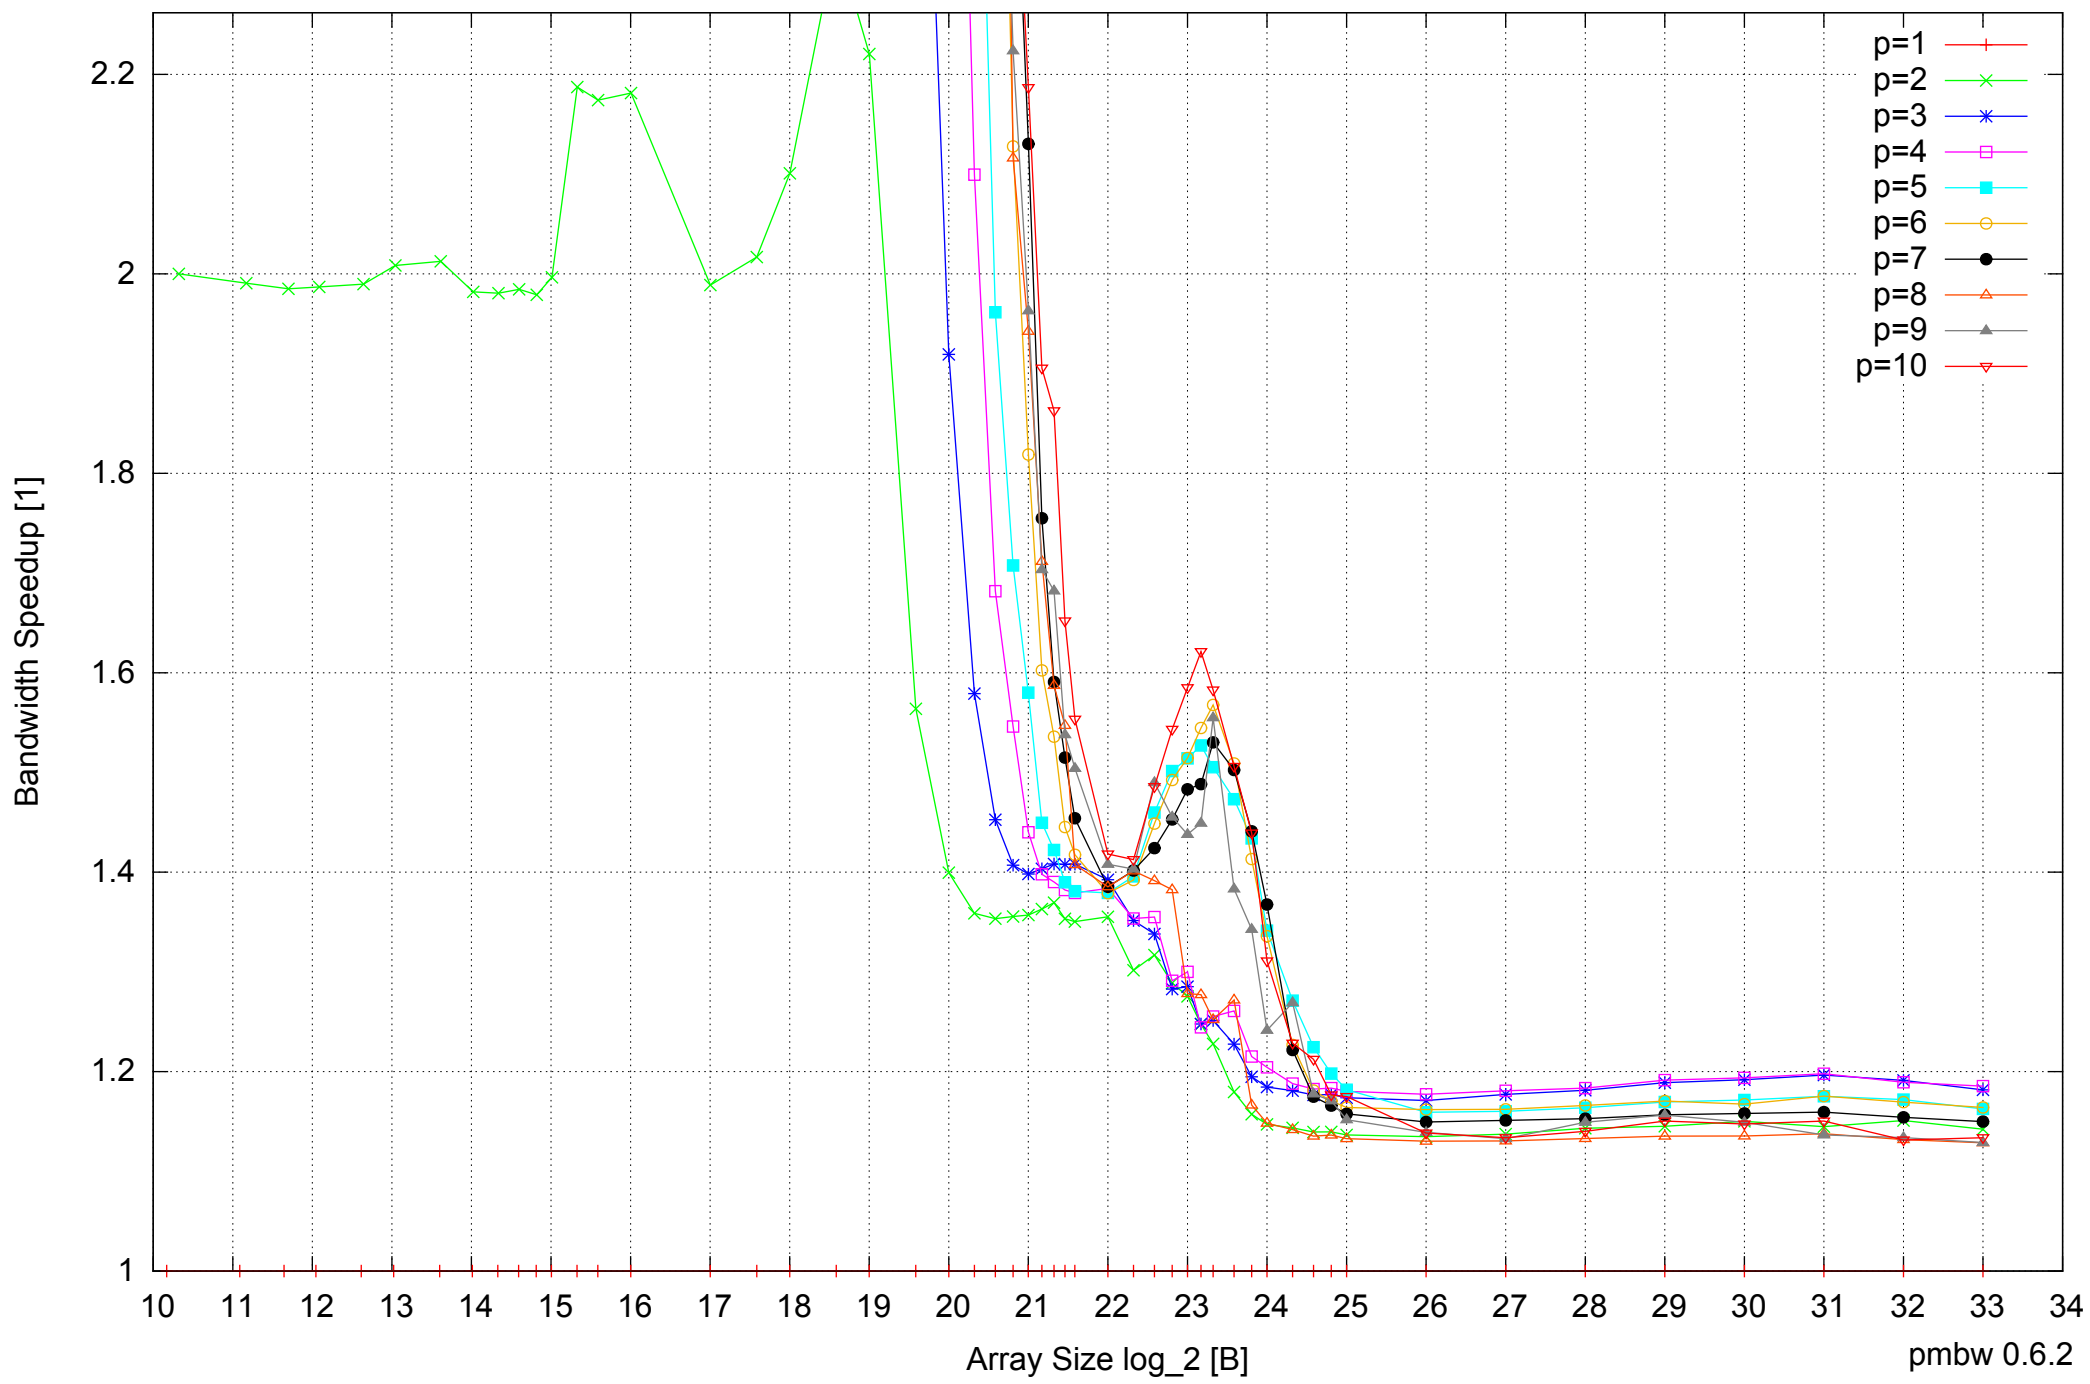

Intel Core i7-920 12GB - Parallel Memory Access Time - ScanWrite128PtrUnrollLoop

Intel Core i7-920 12GB - Parallel Memory Bandwidth - ScanRead128PtrSimpleLoop

Intel Core i7-920 12GB - Speedup of Parallel Memory Bandwidth (enlarged) - ScanRead128PtrSimpleLoop

Intel Core i7-920 12GB - Speedup of Parallel Memory Bandwidth - ScanWrite64PtrSimpleLoop

Intel Core i7-920 12GB - Parallel Memory Bandwidth - ScanWrite64PtrUnrollLoop

Intel Core i7-920 12GB - Parallel Memory Access Time - ScanWrite64PtrUnrollLoop

Intel Core i7-920 12GB - Speedup of Parallel Memory Bandwidth (enlarged) - ScanWrite64PtrUnrollLoop

Intel Core i7-920 12GB - Speedup of Parallel Memory Bandwidth - ScanRead64PtrSimpleLoop

Intel Core i7-920 12GB - Speedup of Parallel Memory Bandwidth (enlarged) - ScanRead64PtrSimpleLoop

Intel Core i7-920 12GB - Parallel Memory Bandwidth - ScanRead64PtrUnrollLoop

Intel Core i7-920 12GB - Speedup of Parallel Memory Bandwidth - ScanRead64PtrUnrollLoop

Intel Core i7-920 12GB - Parallel Memory Access Time - ScanWrite64IndexSimpleLoop