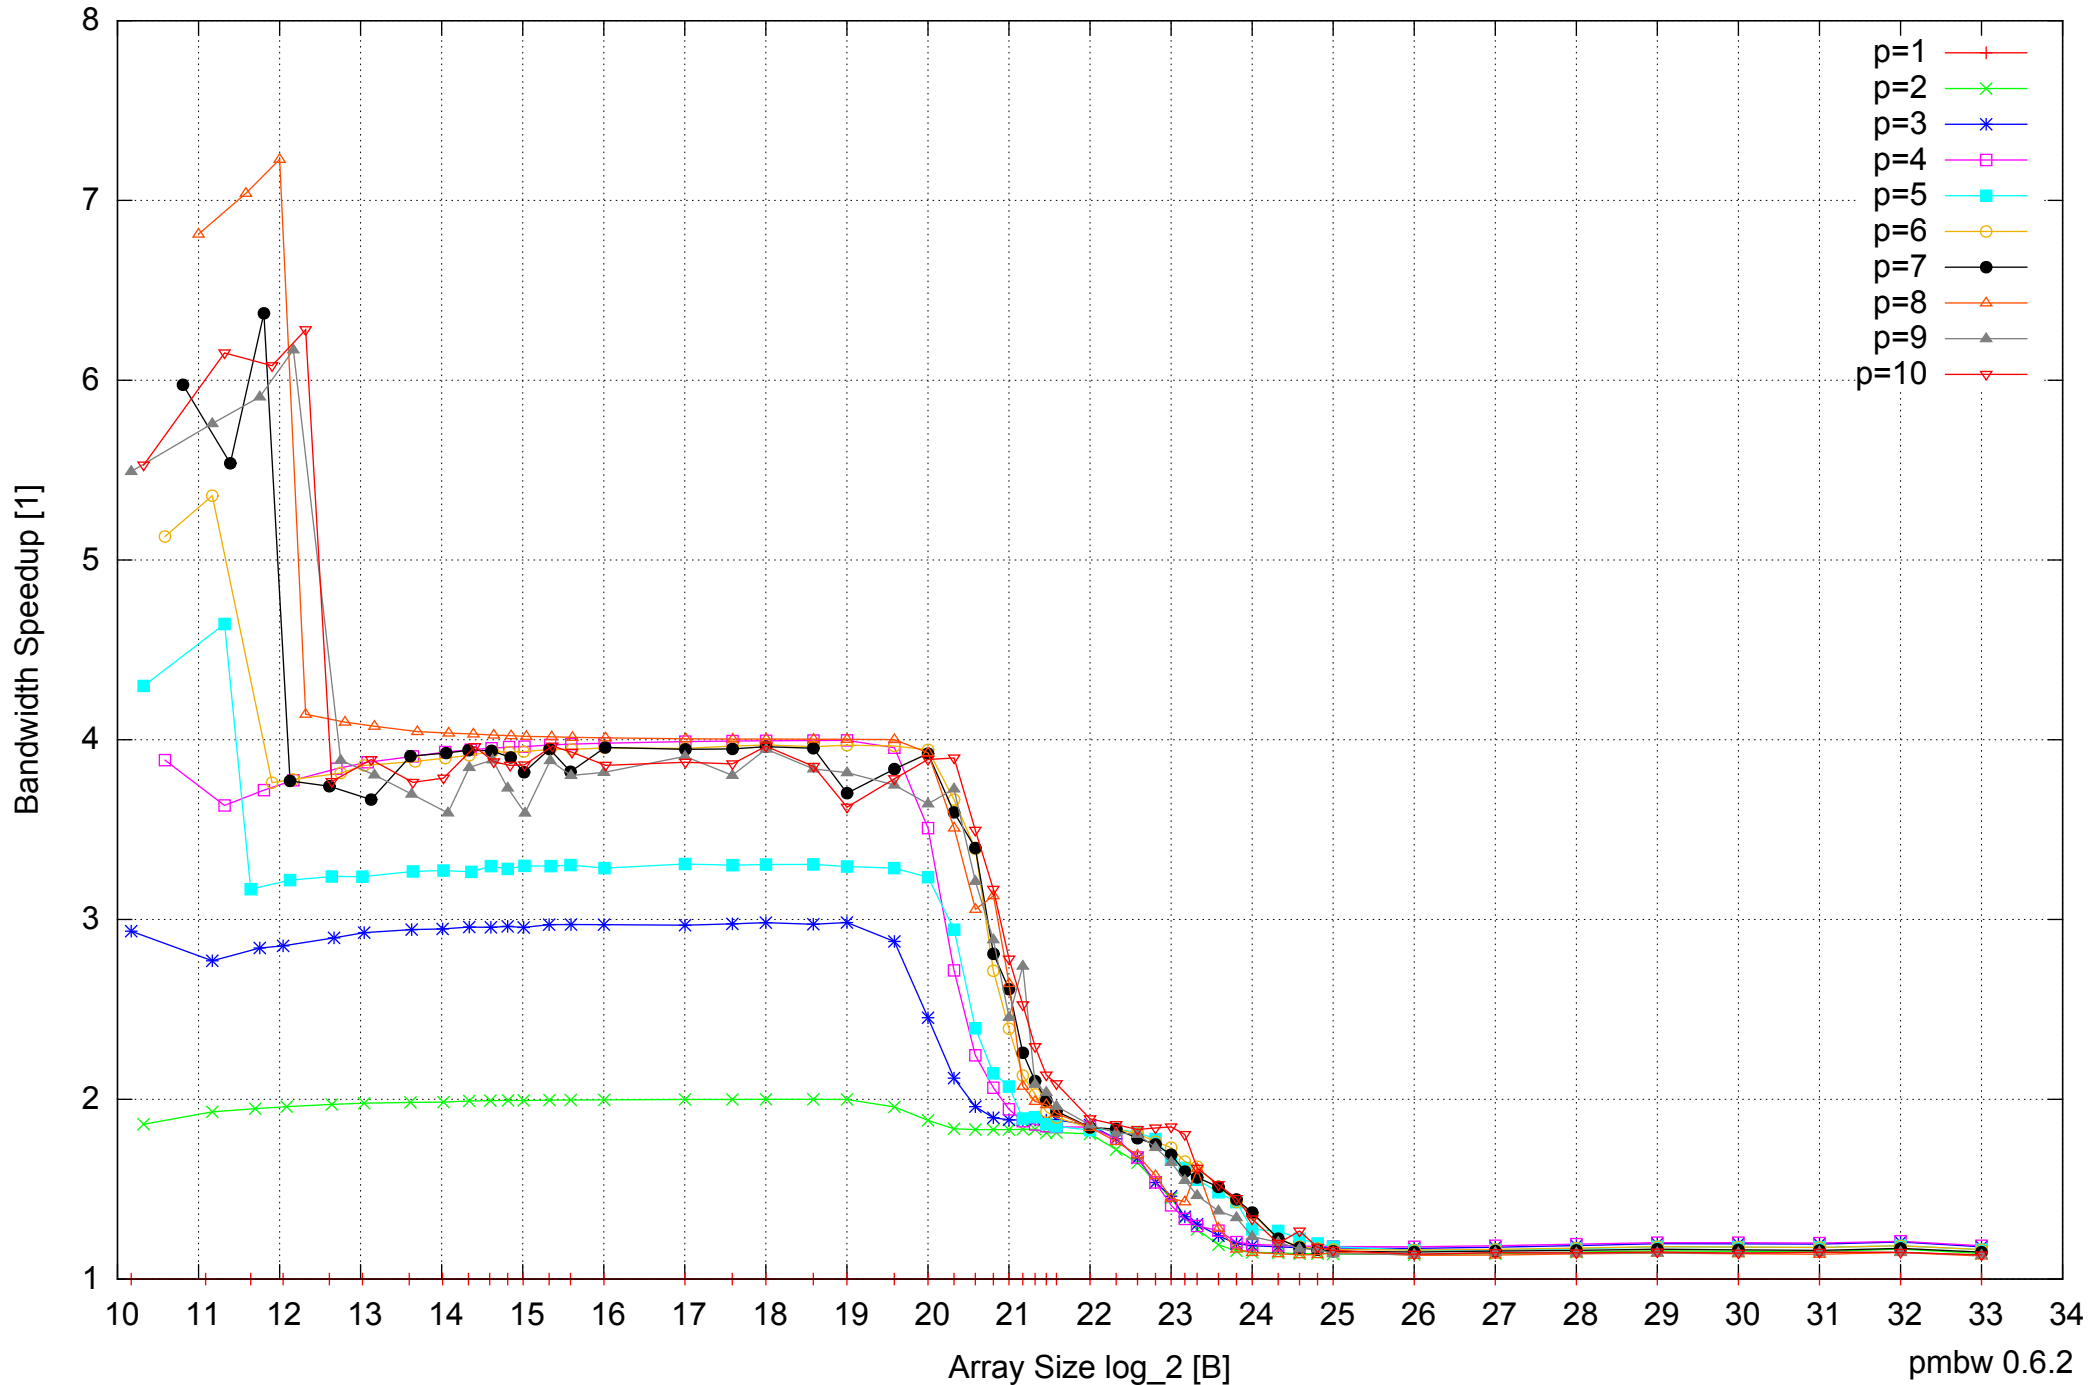

Intel Core i7-920 12GB - One Thread Memory Bandwidth

Intel Core i7-920 12GB - One Thread Memory Latency (Access Time)

Intel Core i7-920 12GB - One Thread Memory Latency (excluding Permutation)

Intel Core i7-920 12GB - One Thread Memory Bandwidth (only 64-bit Reads)

Intel Core i7-920 12GB - Parallel Memory Bandwidth - ScanWrite128PtrSimpleLoop

Intel Core i7-920 12GB - Parallel Memory Access Time - ScanWrite128PtrSimpleLoop

Intel Core i7-920 12GB - Parallel Memory Bandwidth - ScanWrite128PtrUnrollLoop

Intel Core i7-920 12GB - Parallel Memory Access Time - ScanWrite128PtrUnrollLoop

Intel Core i7-920 12GB - Parallel Memory Bandwidth - ScanRead128PtrSimpleLoop

Intel Core i7-920 12GB - Speedup of Parallel Memory Bandwidth (enlarged) - ScanRead128PtrSimpleLoop

Intel Core i7-920 12GB - Speedup of Parallel Memory Bandwidth - ScanWrite64PtrSimpleLoop

Intel Core i7-920 12GB - Parallel Memory Bandwidth - ScanWrite64PtrUnrollLoop

Intel Core i7-920 12GB - Parallel Memory Access Time - ScanWrite64PtrUnrollLoop