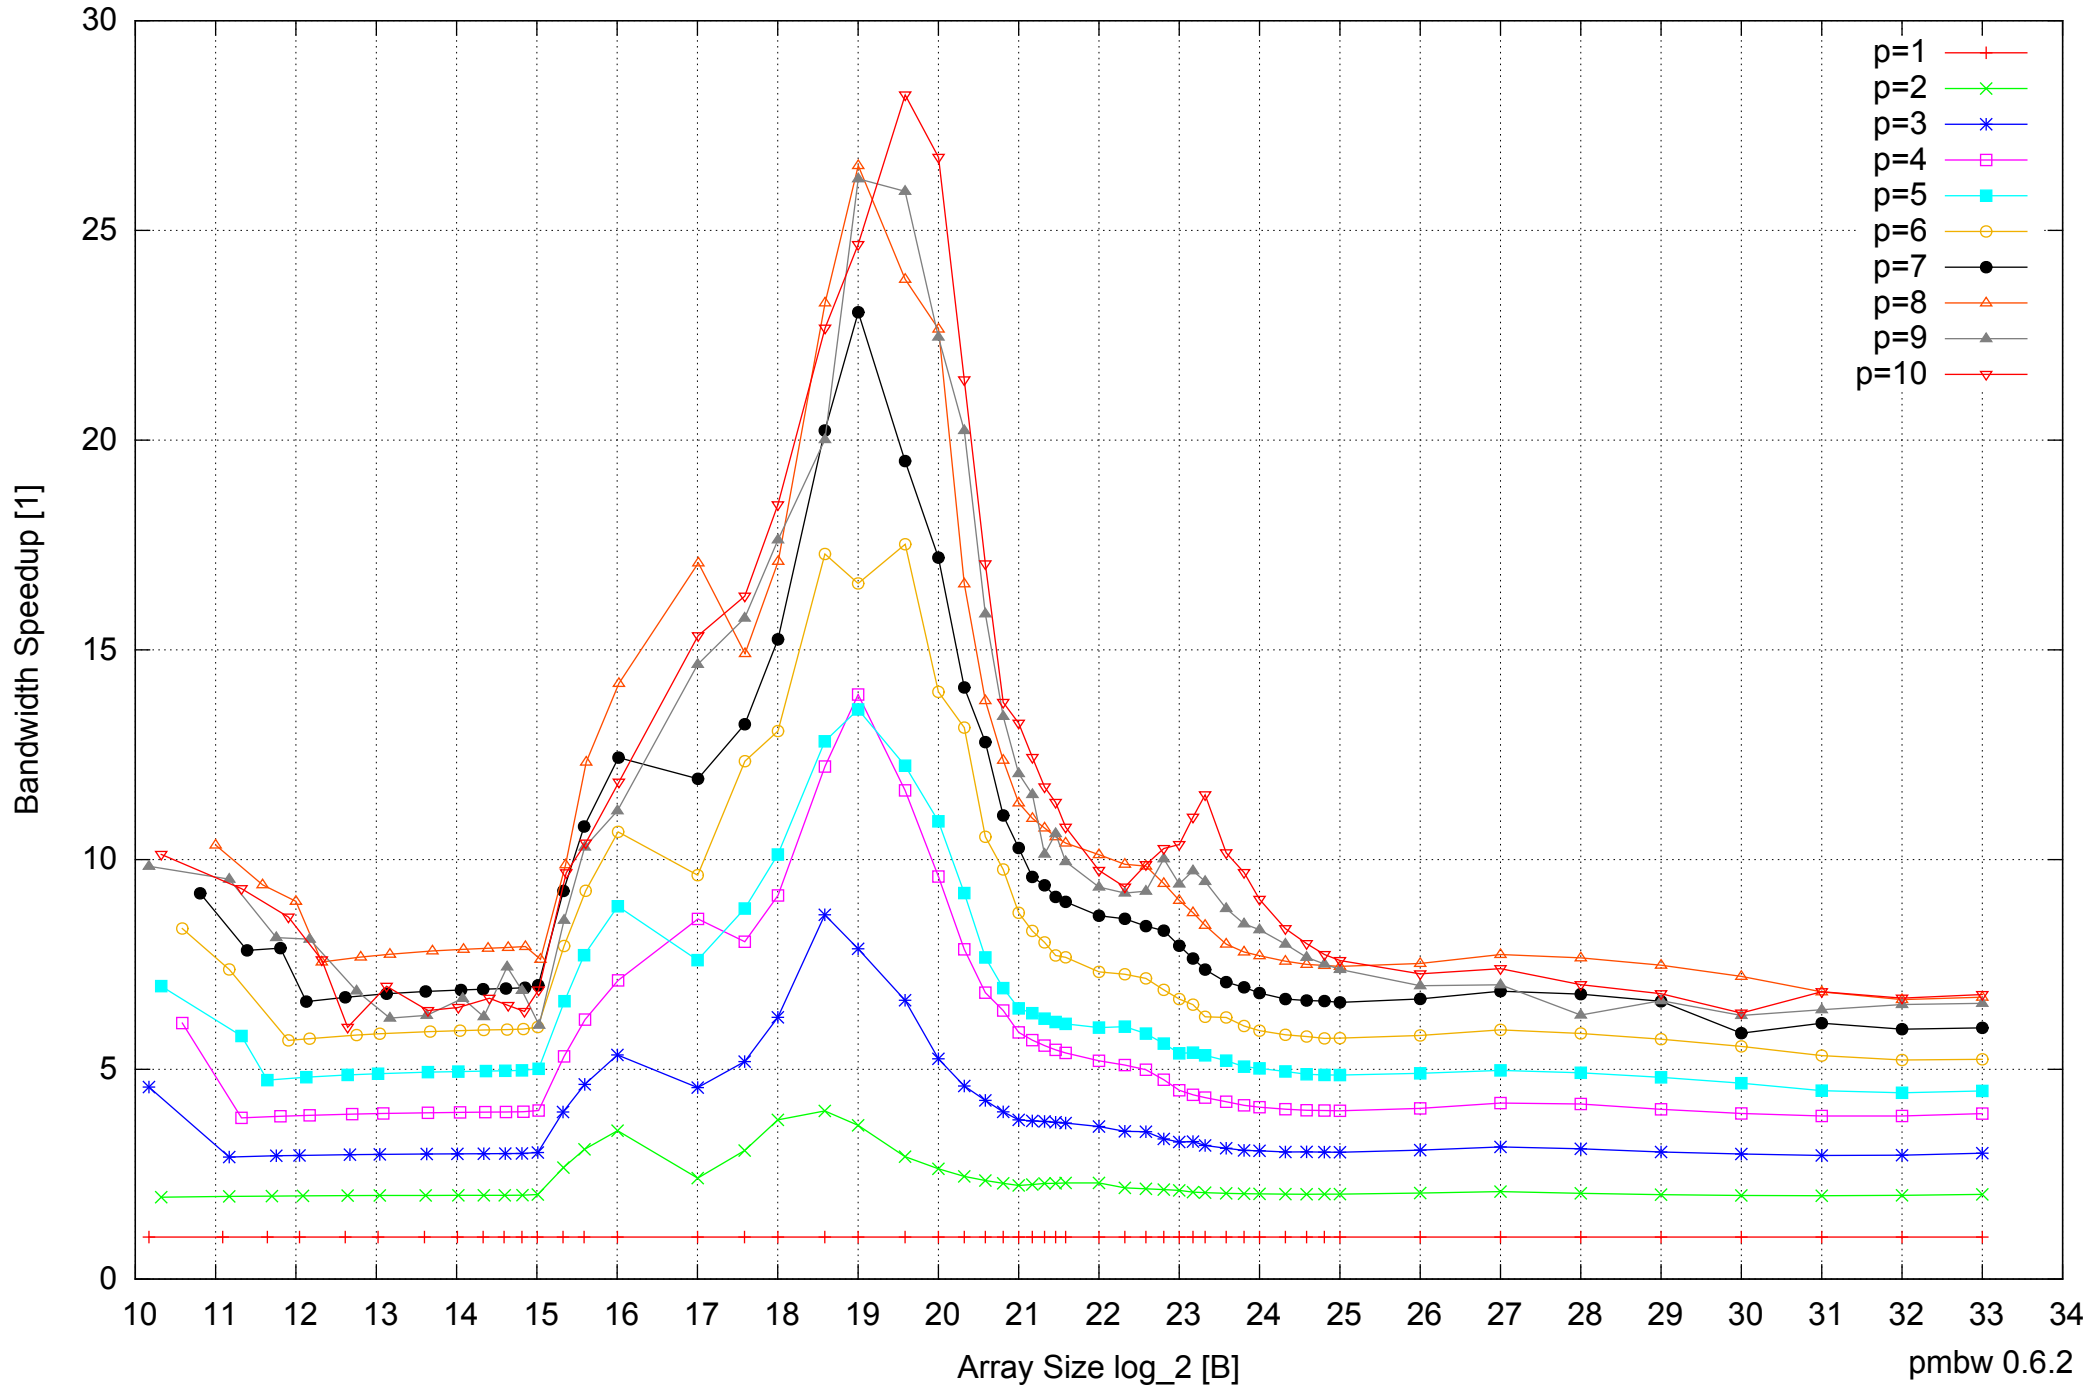

Intel Core i7-920 12GB - Parallel Memory Access Time - ScanRead32PtrSimpleLoop

Intel Core i7-920 12GB - Speedup of Parallel Memory Bandwidth - ScanRead32PtrSimpleLoop

Intel Core i7-920 12GB - Parallel Memory Access Time - ScanRead32PtrUnrollLoop

Intel Core i7-920 12GB - Speedup of Parallel Memory Bandwidth - ScanRead32PtrUnrollLoop

Intel Core i7-920 12GB - Speedup of Parallel Memory Bandwidth (enlarged) - ScanRead32PtrUnrollLoop

Intel Core i7-920 12GB - Parallel Memory Bandwidth - PermRead64SimpleLoop

Intel Core i7-920 12GB - Parallel Memory Access Time - PermRead64SimpleLoop

Intel Core i7-920 12GB - Speedup of Parallel Memory Bandwidth - PermRead64SimpleLoop

Intel Core i7-920 12GB - Speedup of Parallel Memory Bandwidth (enlarged) - PermRead64SimpleLoop