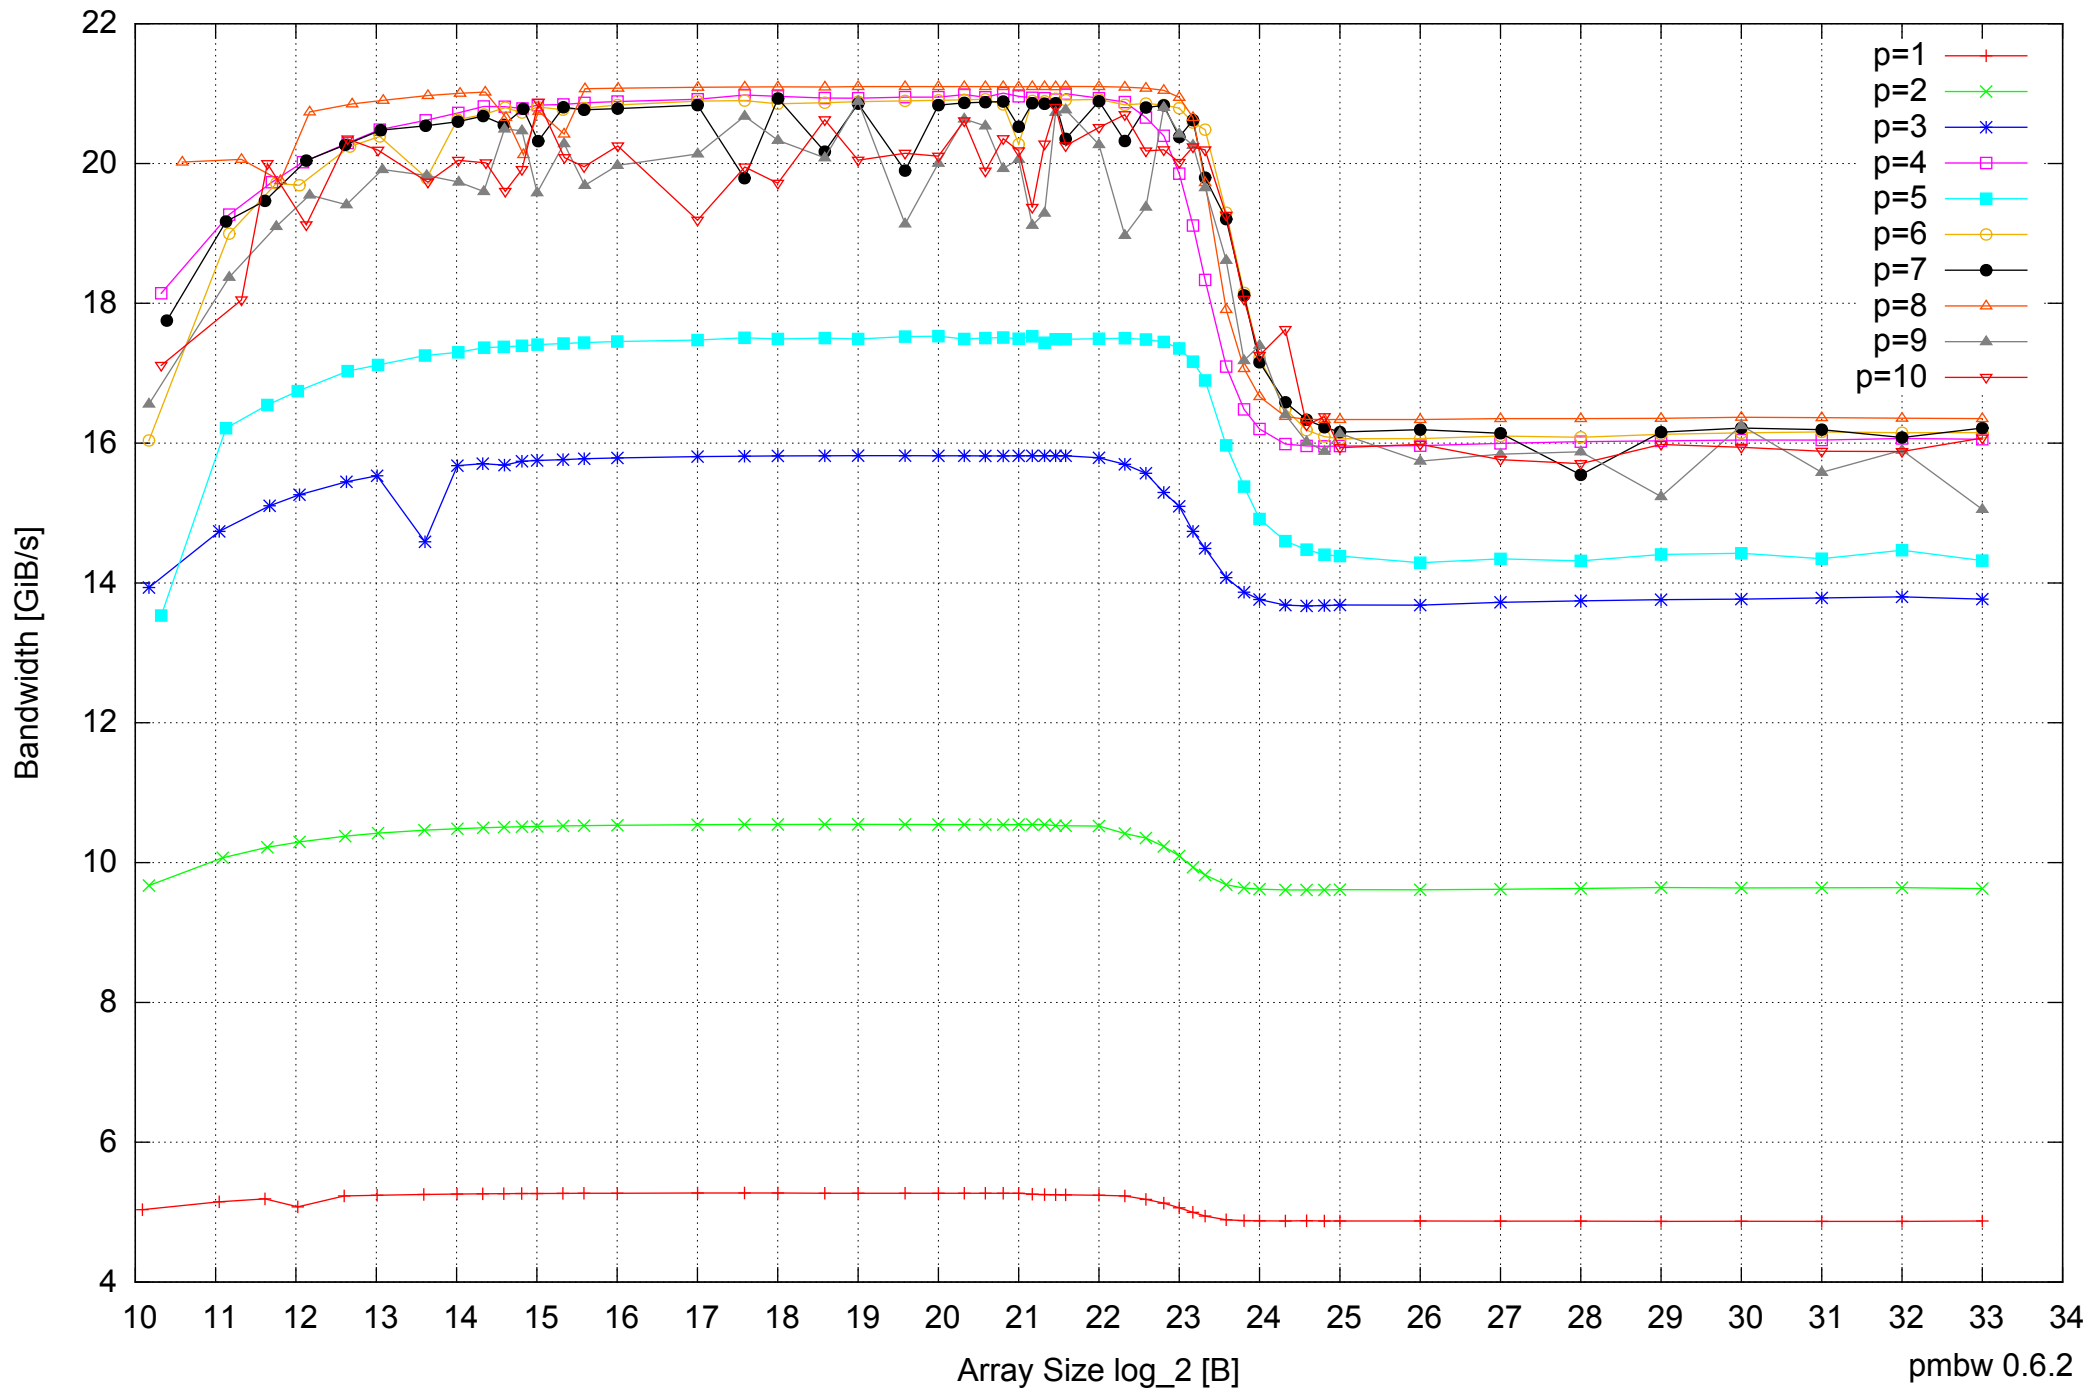

Array Size log<sub>2</sub> [B]

pmbw 0.6.2

Intel Core i7-920 12GB - Speedup of Parallel Memory Bandwidth - ScanRead64IndexUnrollLoop

Intel Core i7-920 12GB - Speedup of Parallel Memory Bandwidth (enlarged) - ScanRead64IndexUnrollLoop

Intel Core i7-920 12GB - Speedup of Parallel Memory Bandwidth (enlarged) - ScanWrite32PtrSimpleLoop

Intel Core i7-920 12GB - Speedup of Parallel Memory Bandwidth (enlarged) - ScanWrite32PtrUnrollLoop

Intel Core i7-920 12GB - Parallel Memory Bandwidth - ScanRead32PtrSimpleLoop

Intel Core i7-920 12GB - Parallel Memory Access Time - ScanRead32PtrSimpleLoop

Intel Core i7-920 12GB - Speedup of Parallel Memory Bandwidth - ScanRead32PtrSimpleLoop

Intel Core i7-920 12GB - Parallel Memory Access Time - ScanRead32PtrUnrollLoop