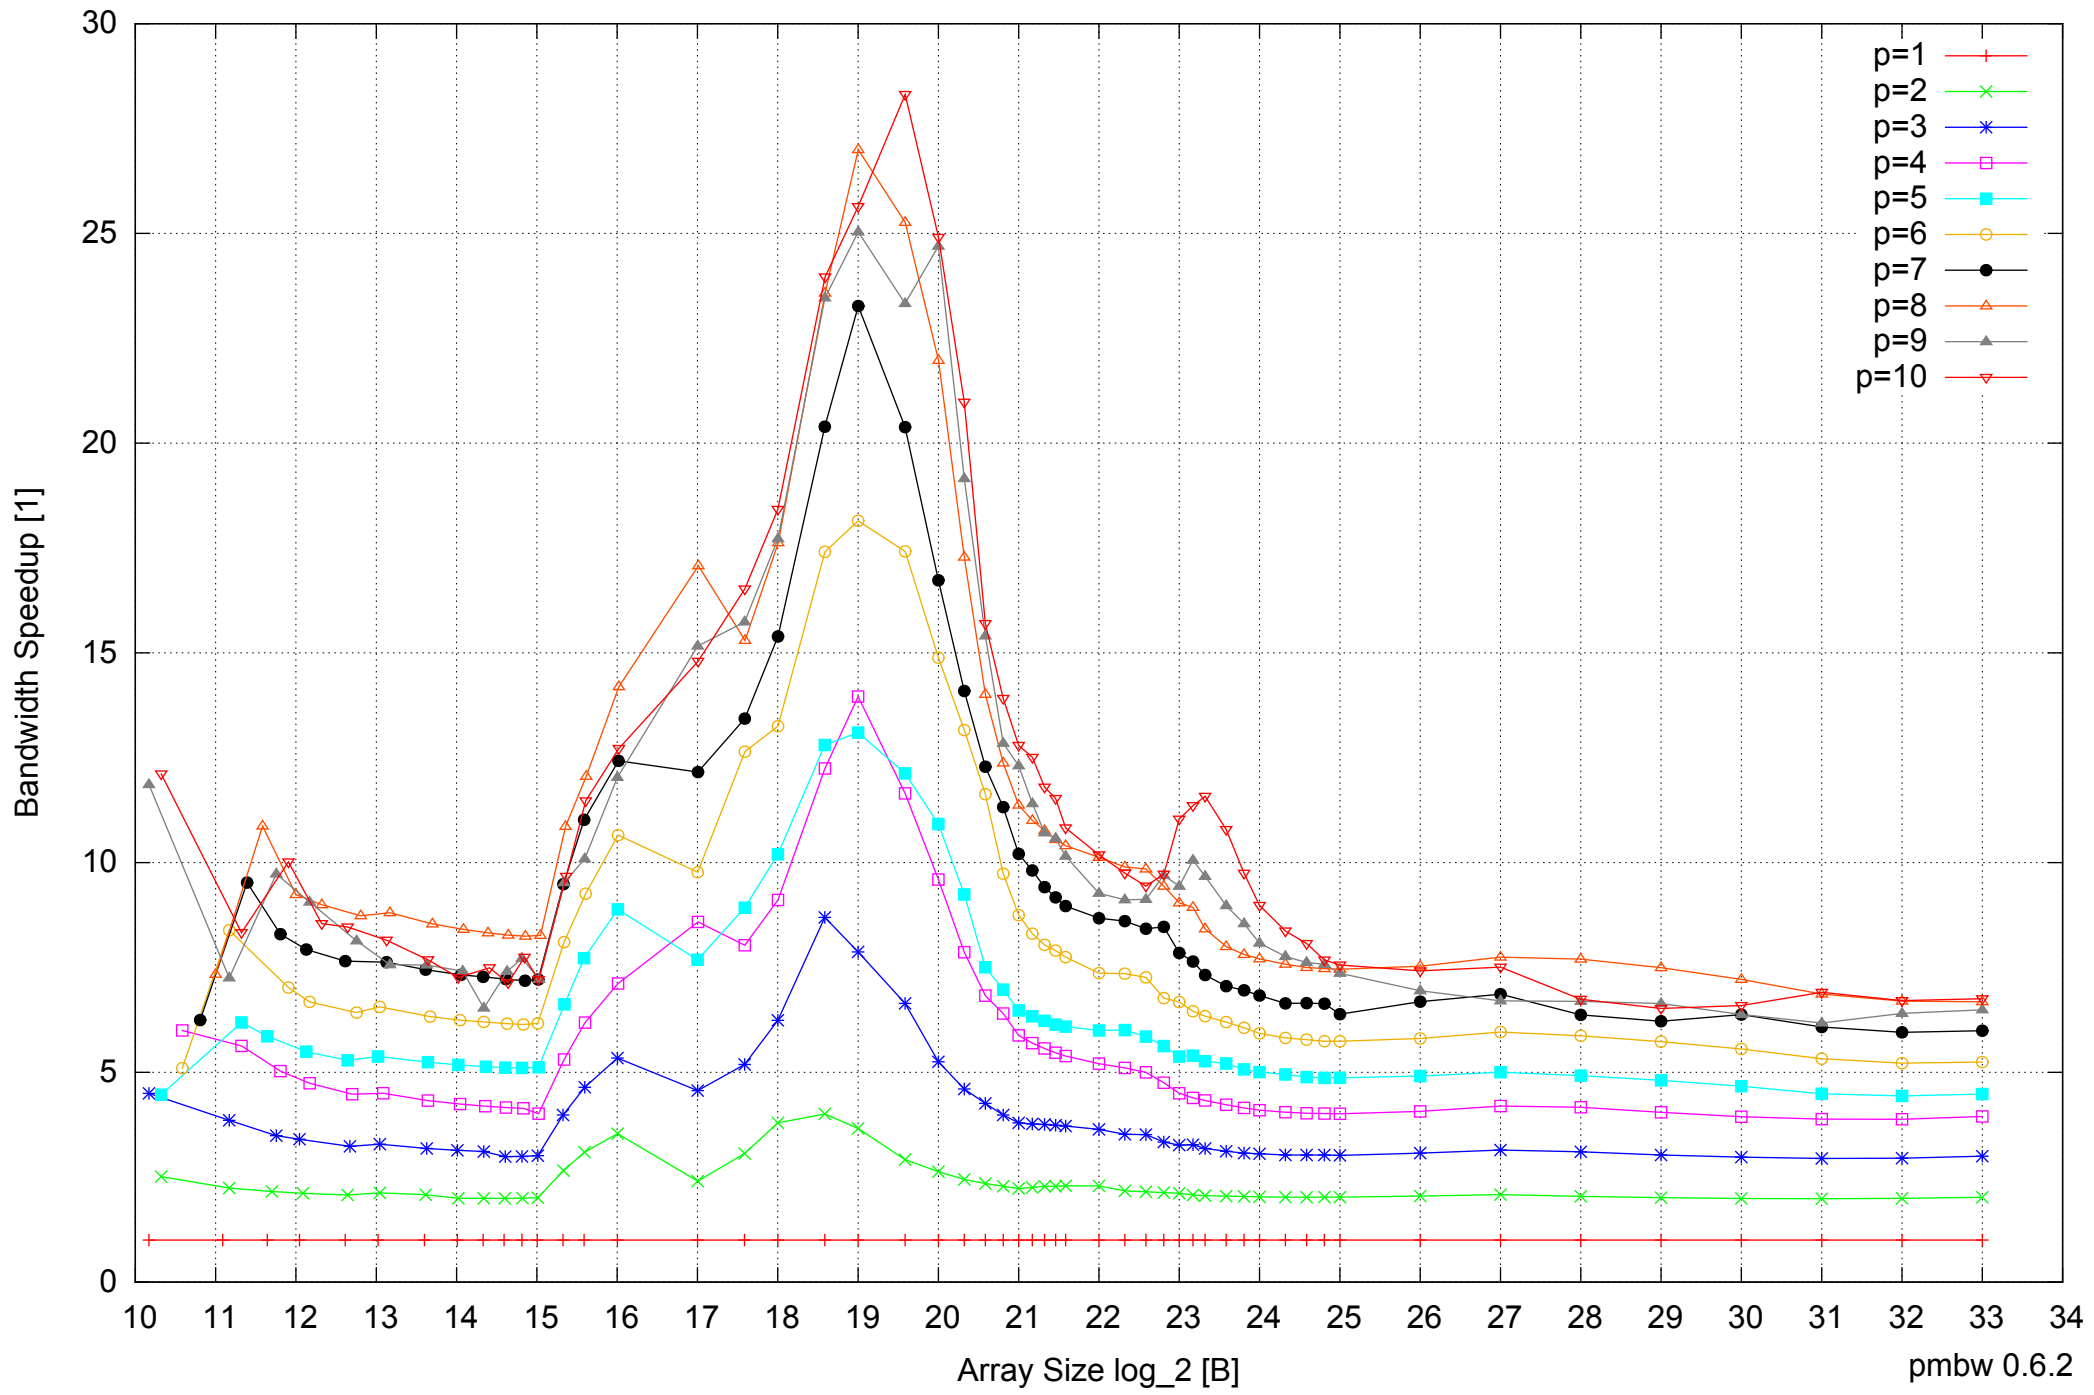

Intel Core i7-920 12GB - Speedup of Parallel Memory Bandwidth - ScanRead32PtrUnrollLoop

Intel Core i7-920 12GB - Speedup of Parallel Memory Bandwidth (enlarged) - ScanRead32PtrUnrollLoop

Intel Core i7-920 12GB - Parallel Memory Bandwidth - PermRead64SimpleLoop

Intel Core i7-920 12GB - Parallel Memory Access Time - PermRead64SimpleLoop

Intel Core i7-920 12GB - Speedup of Parallel Memory Bandwidth - PermRead64SimpleLoop

Intel Core i7-920 12GB - Speedup of Parallel Memory Bandwidth (enlarged) - PermRead64SimpleLoop

Intel Core i7-920 12GB - Parallel Memory Bandwidth - PermRead64UnrollLoop

Intel Core i7-920 12GB - Speedup of Parallel Memory Bandwidth - PermRead64UnrollLoop

Intel Core i7-920 12GB - Speedup of Parallel Memory Bandwidth (enlarged) - PermRead64UnrollLoop