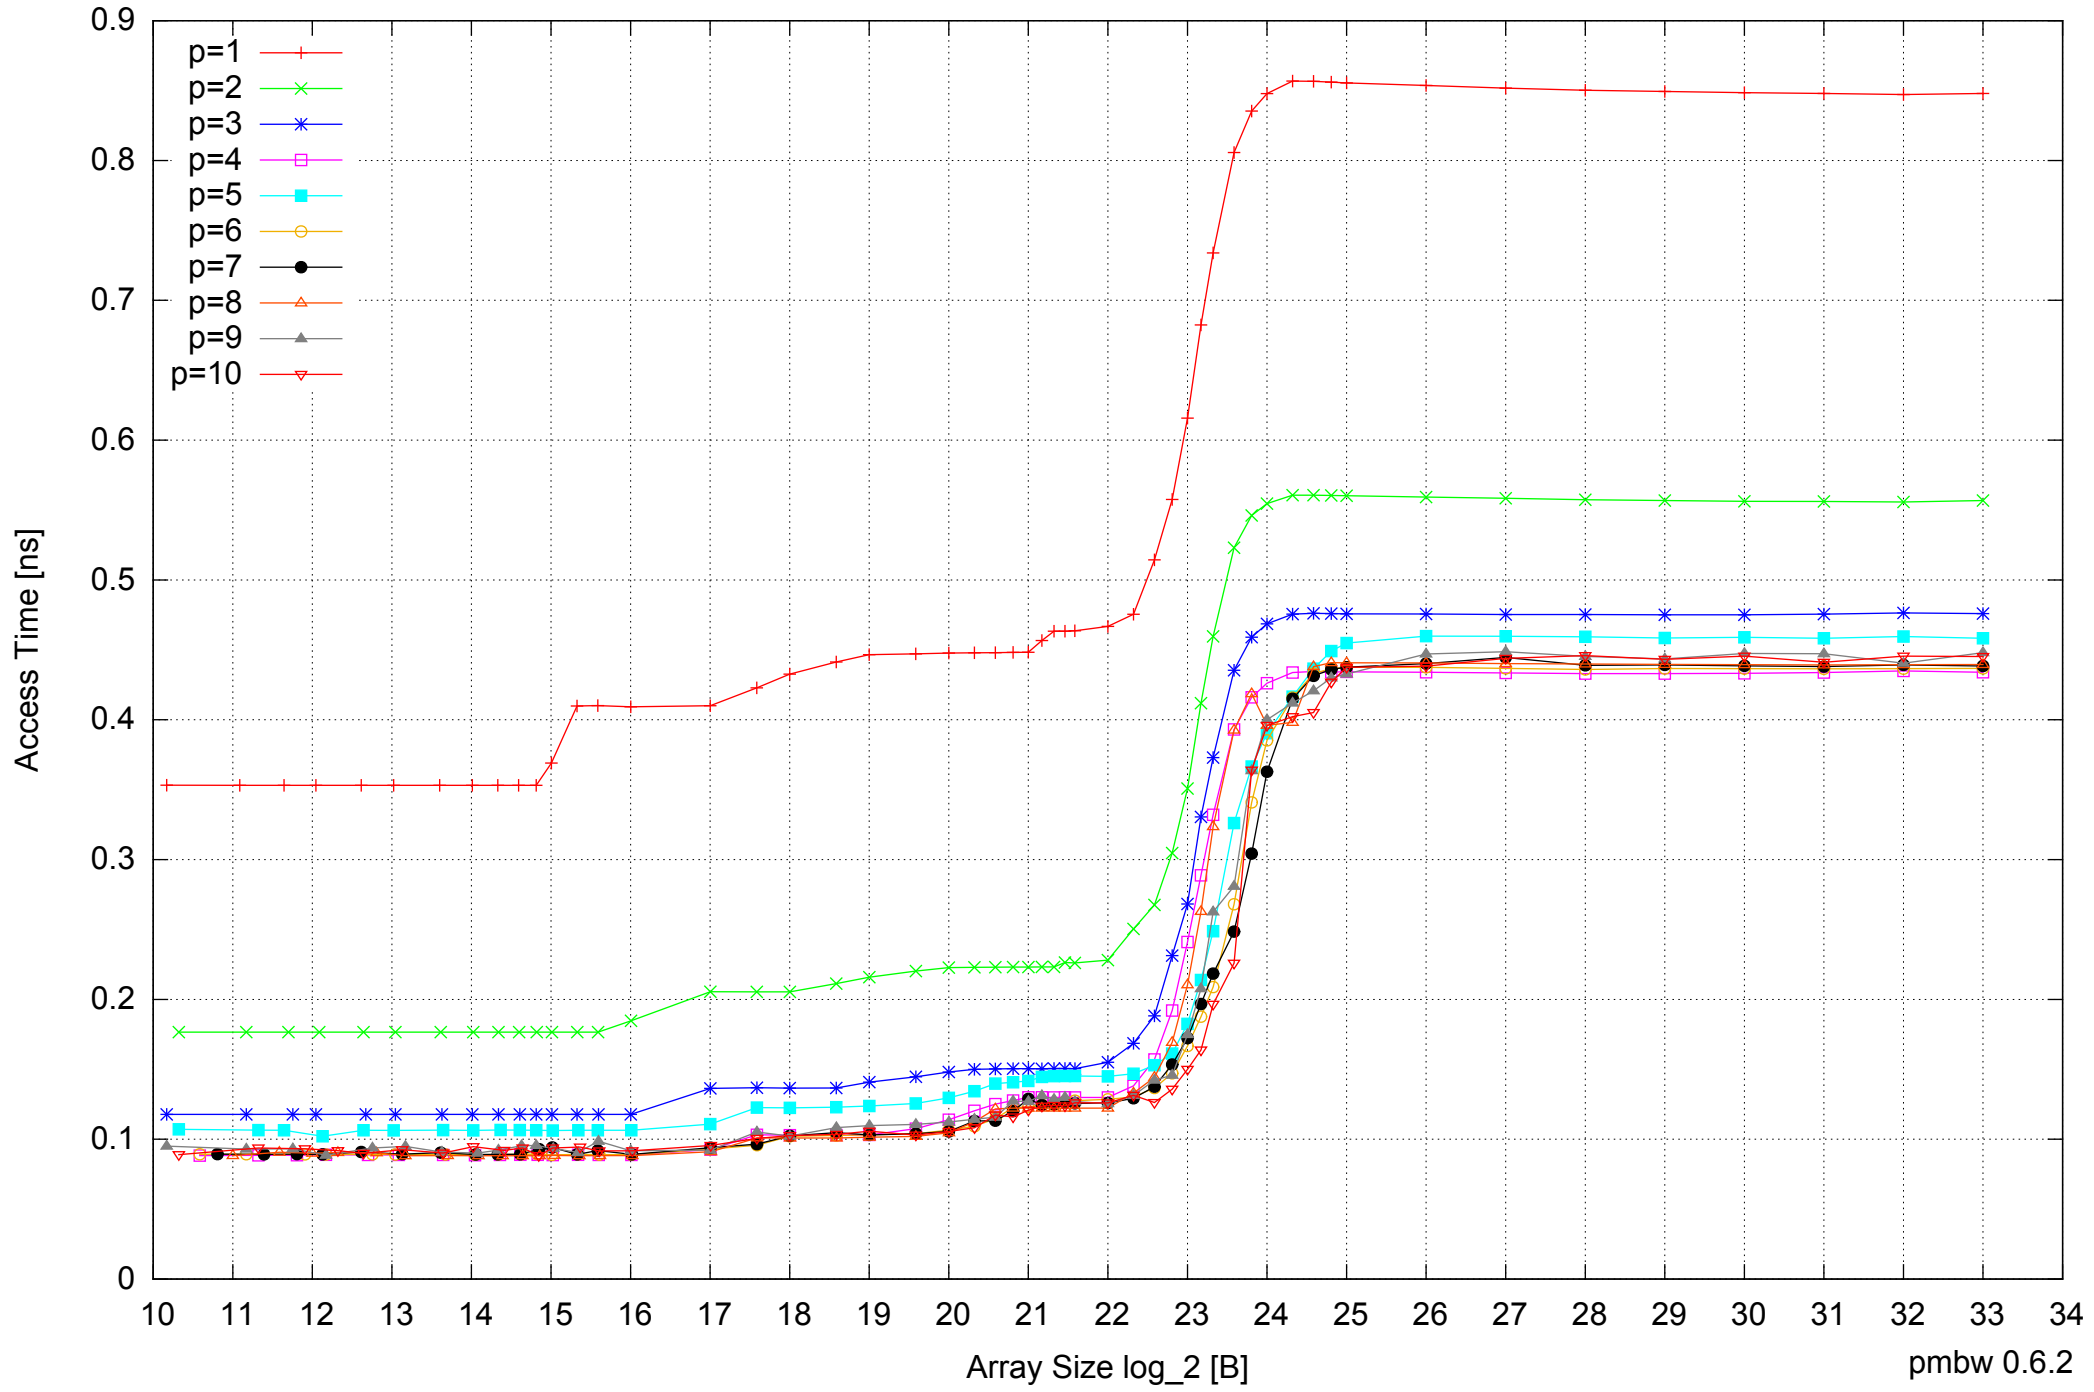

Intel Core i7-920 12GB - Speedup of Parallel Memory Bandwidth - ScanWrite64IndexSimpleLoop

Intel Core i7-920 12GB - Parallel Memory Bandwidth - ScanWrite64IndexUnrollLoop

Intel Core i7-920 12GB - Parallel Memory Bandwidth - ScanRead64IndexSimpleLoop

Intel Core i7-920 12GB - Parallel Memory Access Time - ScanRead64IndexSimpleLoop

Intel Core i7-920 12GB - Speedup of Parallel Memory Bandwidth - ScanRead64IndexSimpleLoop

Intel Core i7-920 12GB - Parallel Memory Access Time - ScanRead64IndexUnrollLoop

Array Size log<sub>2</sub> [B]

pmbw 0.6.2

Intel Core i7-920 12GB - Speedup of Parallel Memory Bandwidth - ScanRead64IndexUnrollLoop

Intel Core i7-920 12GB - Speedup of Parallel Memory Bandwidth (enlarged) - ScanRead64IndexUnrollLoop

Intel Core i7-920 12GB - Speedup of Parallel Memory Bandwidth (enlarged) - ScanWrite32PtrSimpleLoop

Intel Core i7-920 12GB - Speedup of Parallel Memory Bandwidth (enlarged) - ScanWrite32PtrUnrollLoop

Intel Core i7-920 12GB - Parallel Memory Bandwidth - ScanRead32PtrSimpleLoop