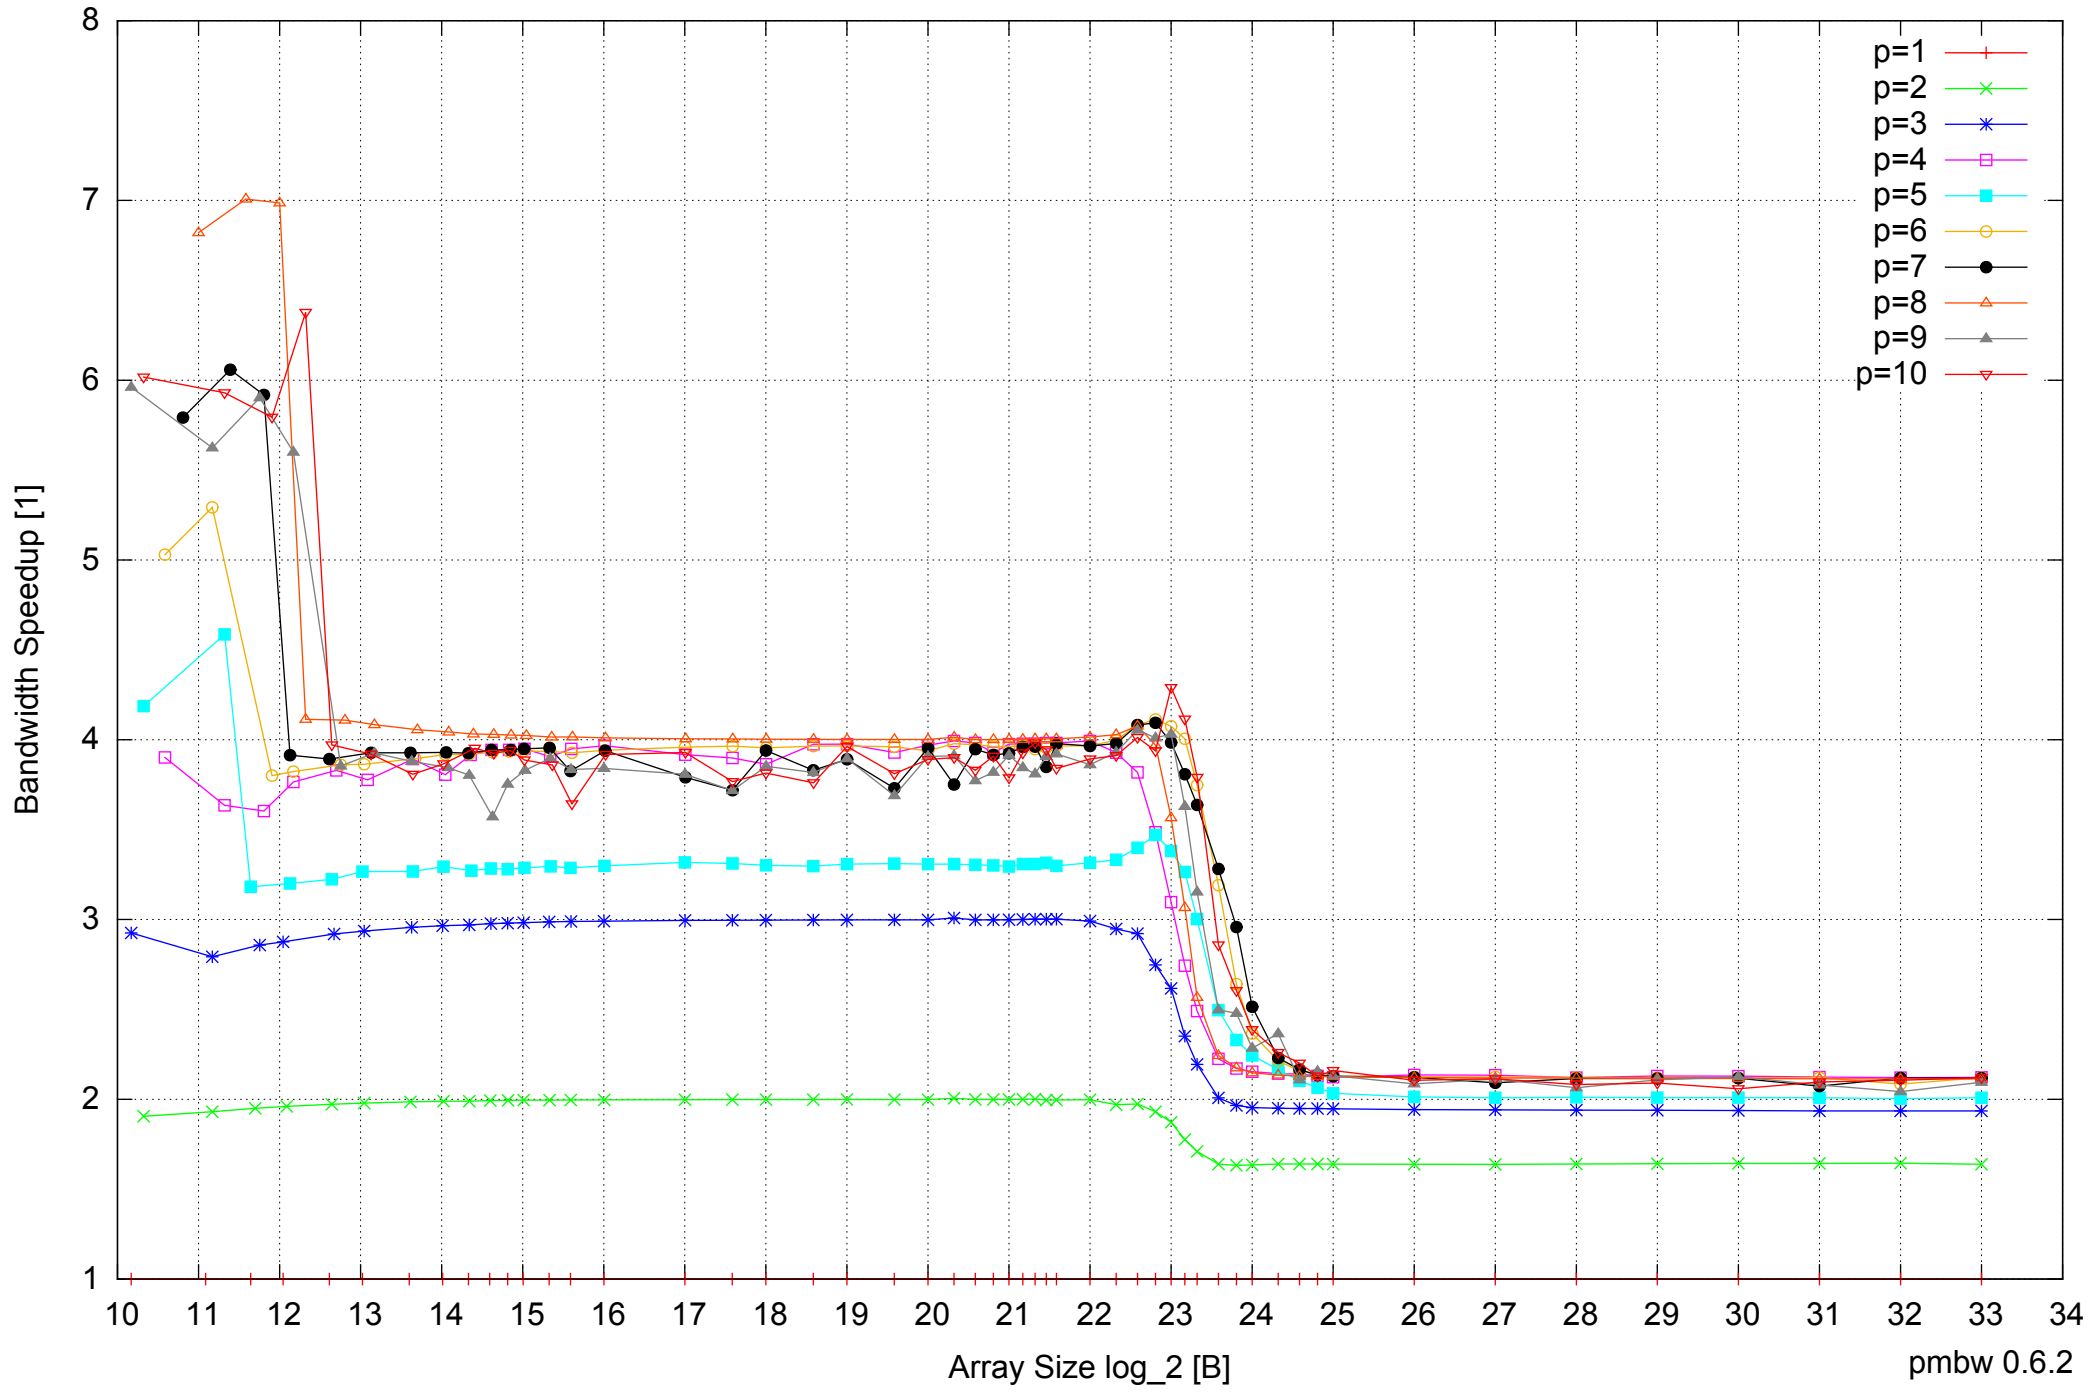

Intel Core i7-920 12GB - Parallel Memory Bandwidth - ScanRead64PtrUnrollLoop

Intel Core i7-920 12GB - Speedup of Parallel Memory Bandwidth - ScanRead64PtrUnrollLoop

Intel Core i7-920 12GB - Parallel Memory Access Time - ScanWrite64IndexSimpleLoop

Intel Core i7-920 12GB - Speedup of Parallel Memory Bandwidth - ScanWrite64IndexSimpleLoop

Intel Core i7-920 12GB - Parallel Memory Bandwidth - ScanWrite64IndexUnrollLoop

Intel Core i7-920 12GB - Parallel Memory Bandwidth - ScanRead64IndexSimpleLoop

Intel Core i7-920 12GB - Parallel Memory Access Time - ScanRead64IndexSimpleLoop

Intel Core i7-920 12GB - Speedup of Parallel Memory Bandwidth - ScanRead64IndexSimpleLoop

Intel Core i7-920 12GB - Parallel Memory Access Time - ScanRead64IndexUnrollLoop

Array Size log<sub>2</sub> [B]

pmbw 0.6.2

Intel Core i7-920 12GB - Speedup of Parallel Memory Bandwidth - ScanRead64IndexUnrollLoop

Intel Core i7-920 12GB - Speedup of Parallel Memory Bandwidth (enlarged) - ScanRead64IndexUnrollLoop