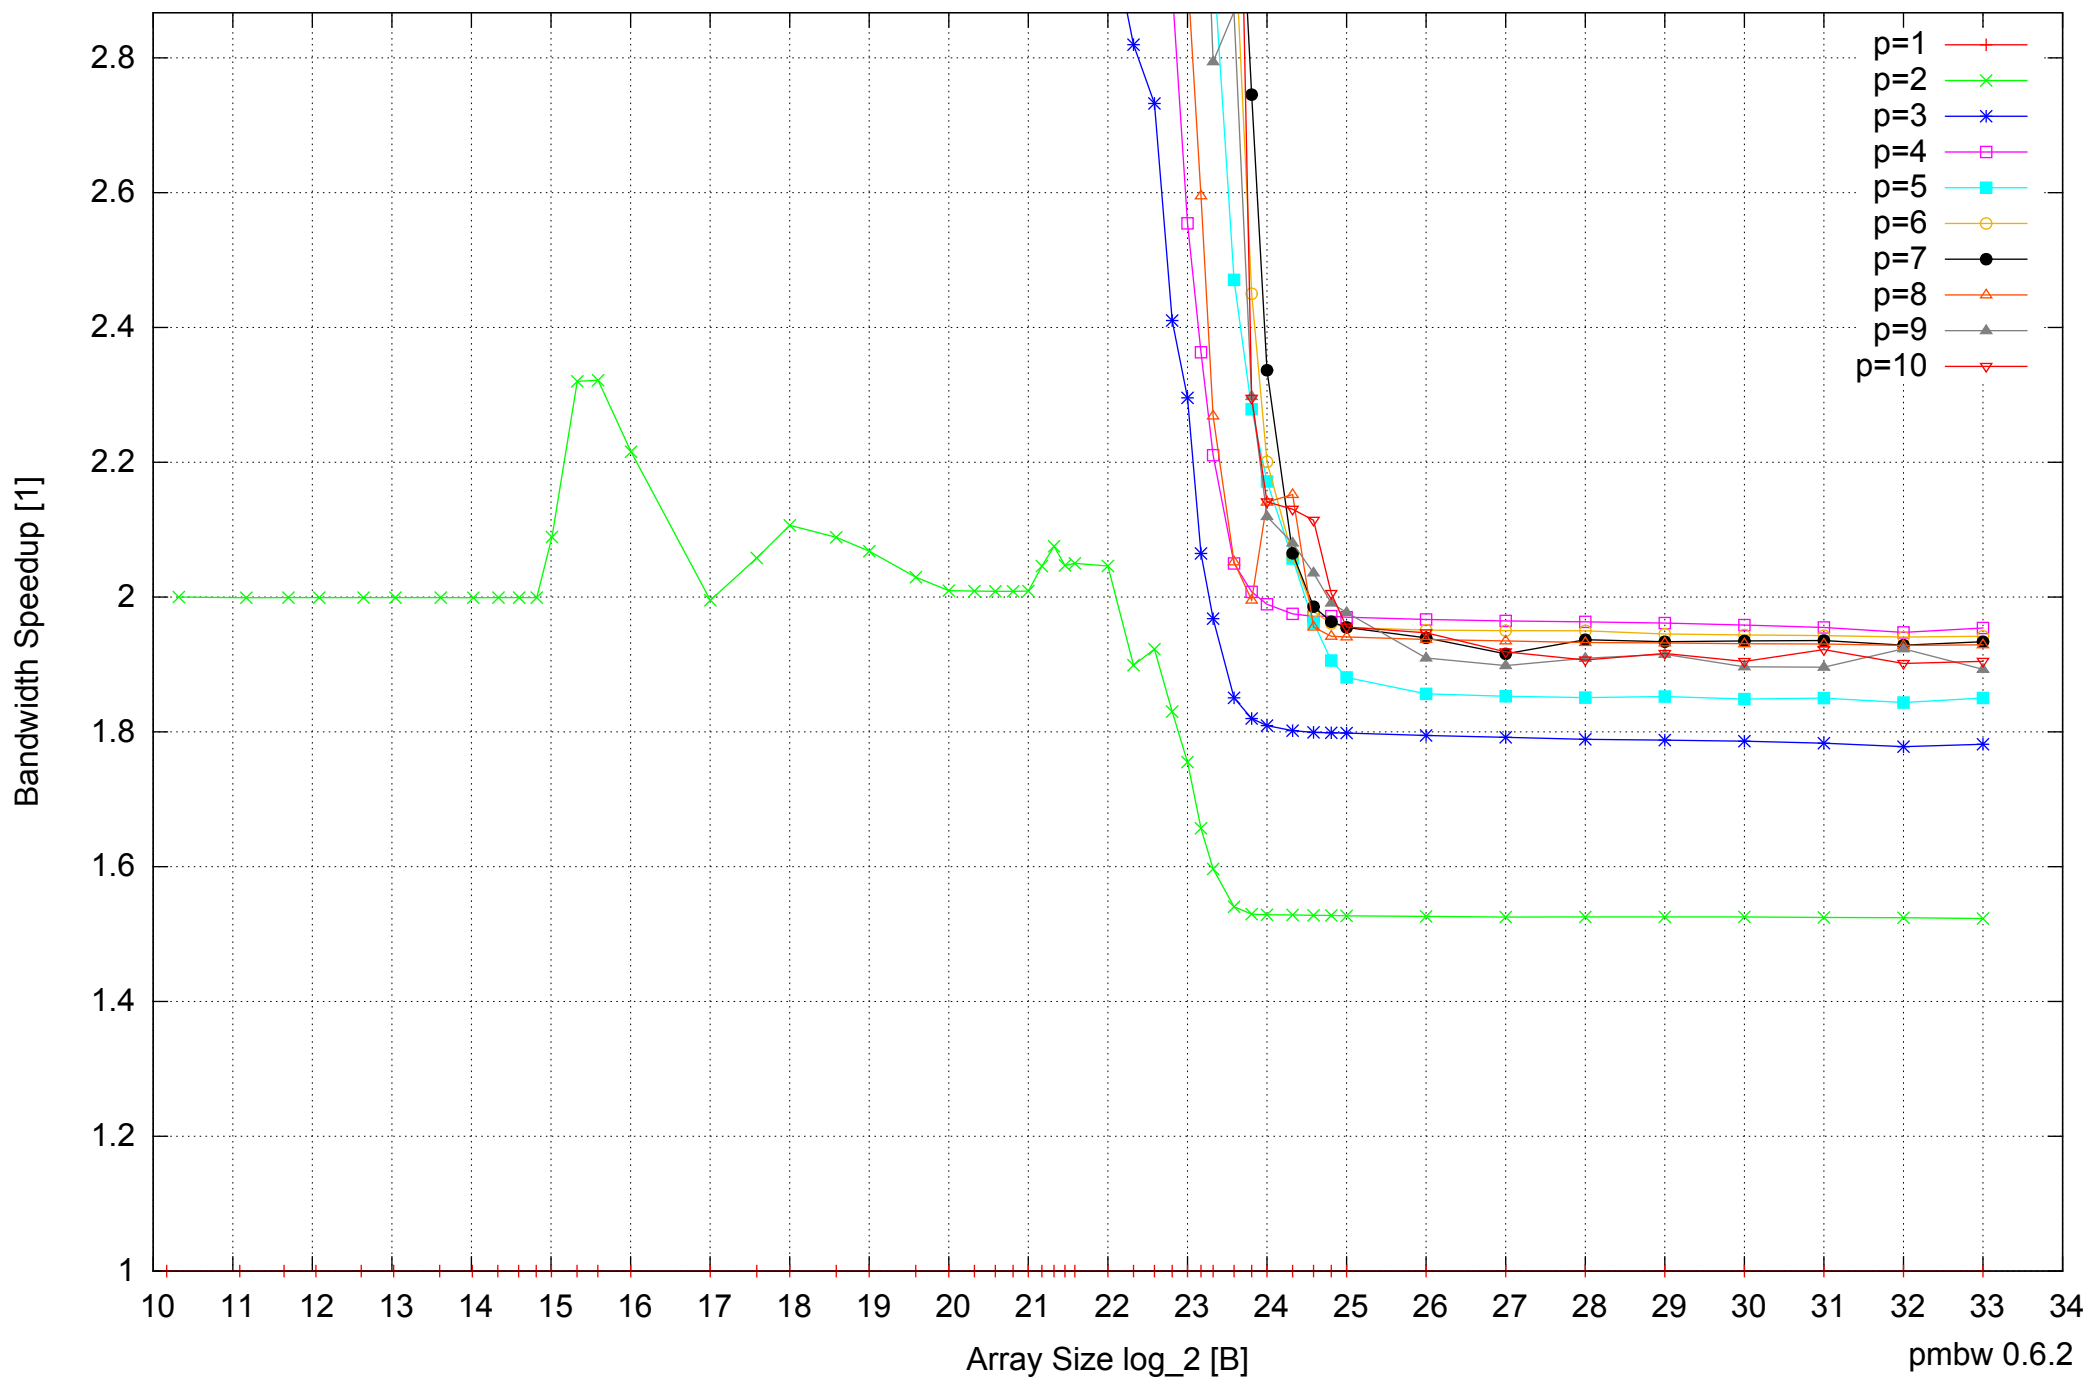

Intel Core i7-920 12GB - Speedup of Parallel Memory Bandwidth - ScanWrite64IndexSimpleLoop

Intel Core i7-920 12GB - Parallel Memory Bandwidth - ScanWrite64IndexUnrollLoop

Intel Core i7-920 12GB - Parallel Memory Bandwidth - ScanRead64IndexSimpleLoop

Intel Core i7-920 12GB - Parallel Memory Access Time - ScanRead64IndexSimpleLoop

Intel Core i7-920 12GB - Speedup of Parallel Memory Bandwidth - ScanRead64IndexSimpleLoop

Intel Core i7-920 12GB - Parallel Memory Access Time - ScanRead64IndexUnrollLoop

Array Size log<sub>2</sub> [B]

pmbw 0.6.2

Intel Core i7-920 12GB - Speedup of Parallel Memory Bandwidth - ScanRead64IndexUnrollLoop

Intel Core i7-920 12GB - Speedup of Parallel Memory Bandwidth (enlarged) - ScanRead64IndexUnrollLoop

Intel Core i7-920 12GB - Speedup of Parallel Memory Bandwidth (enlarged) - ScanWrite32PtrSimpleLoop

Intel Core i7-920 12GB - Speedup of Parallel Memory Bandwidth (enlarged) - ScanWrite32PtrUnrollLoop

Intel Core i7-920 12GB - Parallel Memory Bandwidth - ScanRead32PtrSimpleLoop