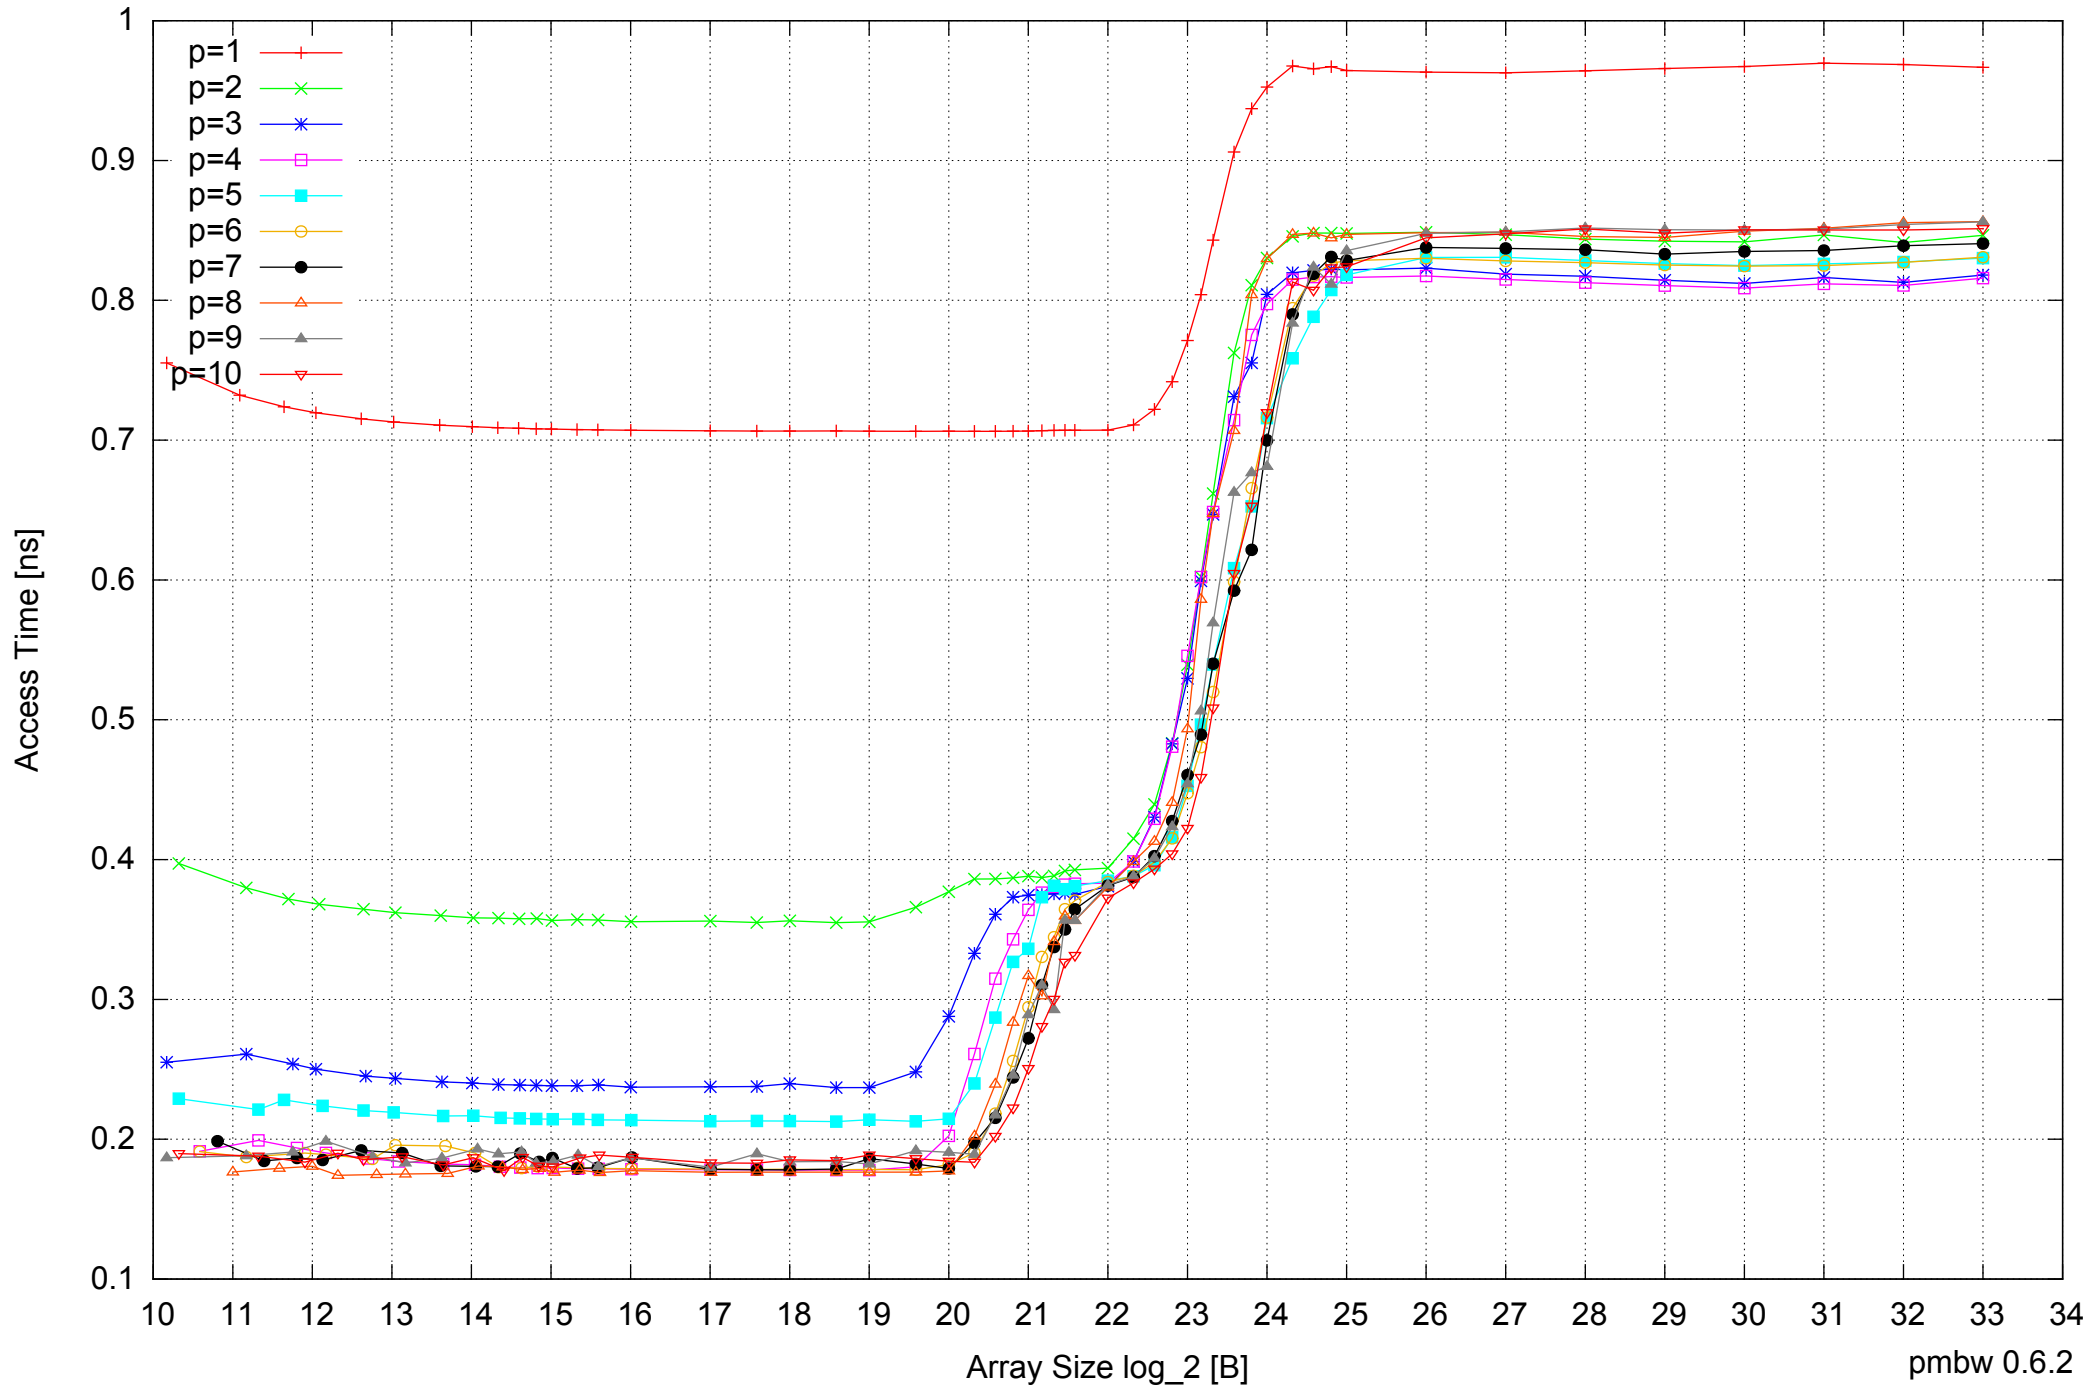

Intel Core i7-920 12GB - Speedup of Parallel Memory Bandwidth (enlarged) - ScanWrite64PtrUnrollLoop

Intel Core i7-920 12GB - Speedup of Parallel Memory Bandwidth - ScanRead64PtrSimpleLoop

Intel Core i7-920 12GB - Speedup of Parallel Memory Bandwidth (enlarged) - ScanRead64PtrSimpleLoop

Intel Core i7-920 12GB - Parallel Memory Bandwidth - ScanRead64PtrUnrollLoop

Intel Core i7-920 12GB - Speedup of Parallel Memory Bandwidth - ScanRead64PtrUnrollLoop

Intel Core i7-920 12GB - Parallel Memory Access Time - ScanWrite64IndexSimpleLoop

Intel Core i7-920 12GB - Speedup of Parallel Memory Bandwidth - ScanWrite64IndexSimpleLoop

Intel Core i7-920 12GB - Parallel Memory Bandwidth - ScanWrite64IndexUnrollLoop

Intel Core i7-920 12GB - Parallel Memory Bandwidth - ScanRead64IndexSimpleLoop

Intel Core i7-920 12GB - Parallel Memory Access Time - ScanRead64IndexSimpleLoop

Intel Core i7-920 12GB - Speedup of Parallel Memory Bandwidth - ScanRead64IndexSimpleLoop

Intel Core i7-920 12GB - Parallel Memory Access Time - ScanRead64IndexUnrollLoop