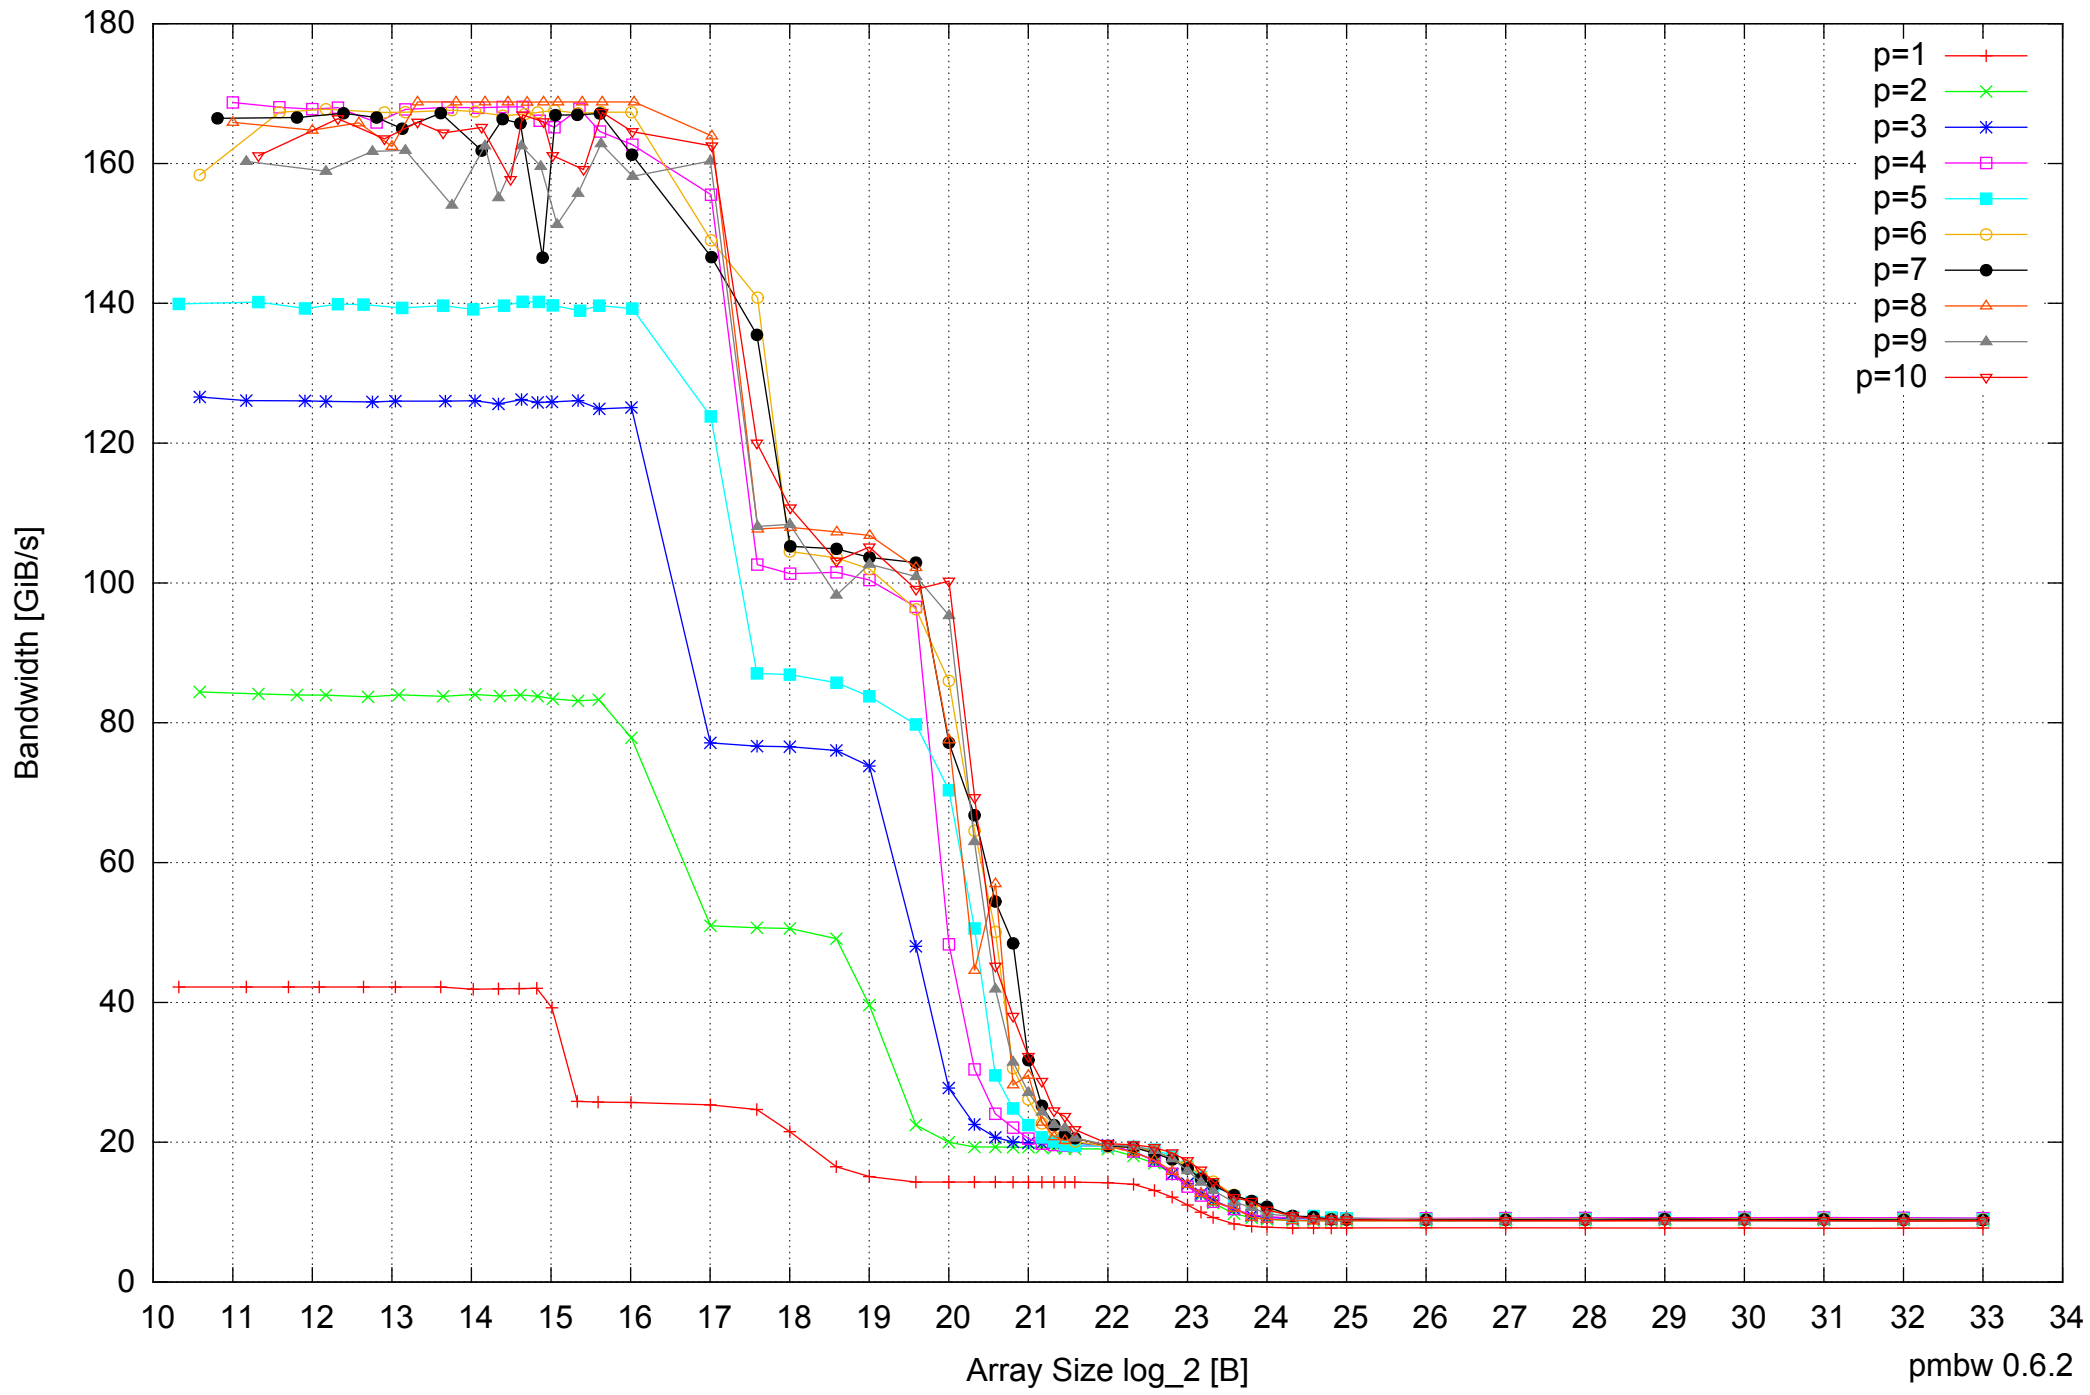

Intel Core i7-920 12GB - One Thread Memory Bandwidth

Intel Core i7-920 12GB - One Thread Memory Latency (Access Time)

Intel Core i7-920 12GB - One Thread Memory Latency (excluding Permutation)

Intel Core i7-920 12GB - One Thread Memory Bandwidth (only 64-bit Reads)

Intel Core i7-920 12GB - Parallel Memory Bandwidth - ScanWrite128PtrSimpleLoop

Intel Core i7-920 12GB - Parallel Memory Access Time - ScanWrite128PtrSimpleLoop

Intel Core i7-920 12GB - Parallel Memory Bandwidth - ScanWrite128PtrUnrollLoop

Intel Core i7-920 12GB - Parallel Memory Access Time - ScanWrite128PtrUnrollLoop

Intel Core i7-920 12GB - Parallel Memory Bandwidth - ScanRead128PtrSimpleLoop

Intel Core i7-920 12GB - Speedup of Parallel Memory Bandwidth (enlarged) - ScanRead128PtrSimpleLoop

Intel Core i7-920 12GB - Speedup of Parallel Memory Bandwidth - ScanWrite64PtrSimpleLoop

Intel Core i7-920 12GB - Parallel Memory Bandwidth - ScanWrite64PtrUnrollLoop

Intel Core i7-920 12GB - Parallel Memory Access Time - ScanWrite64PtrUnrollLoop