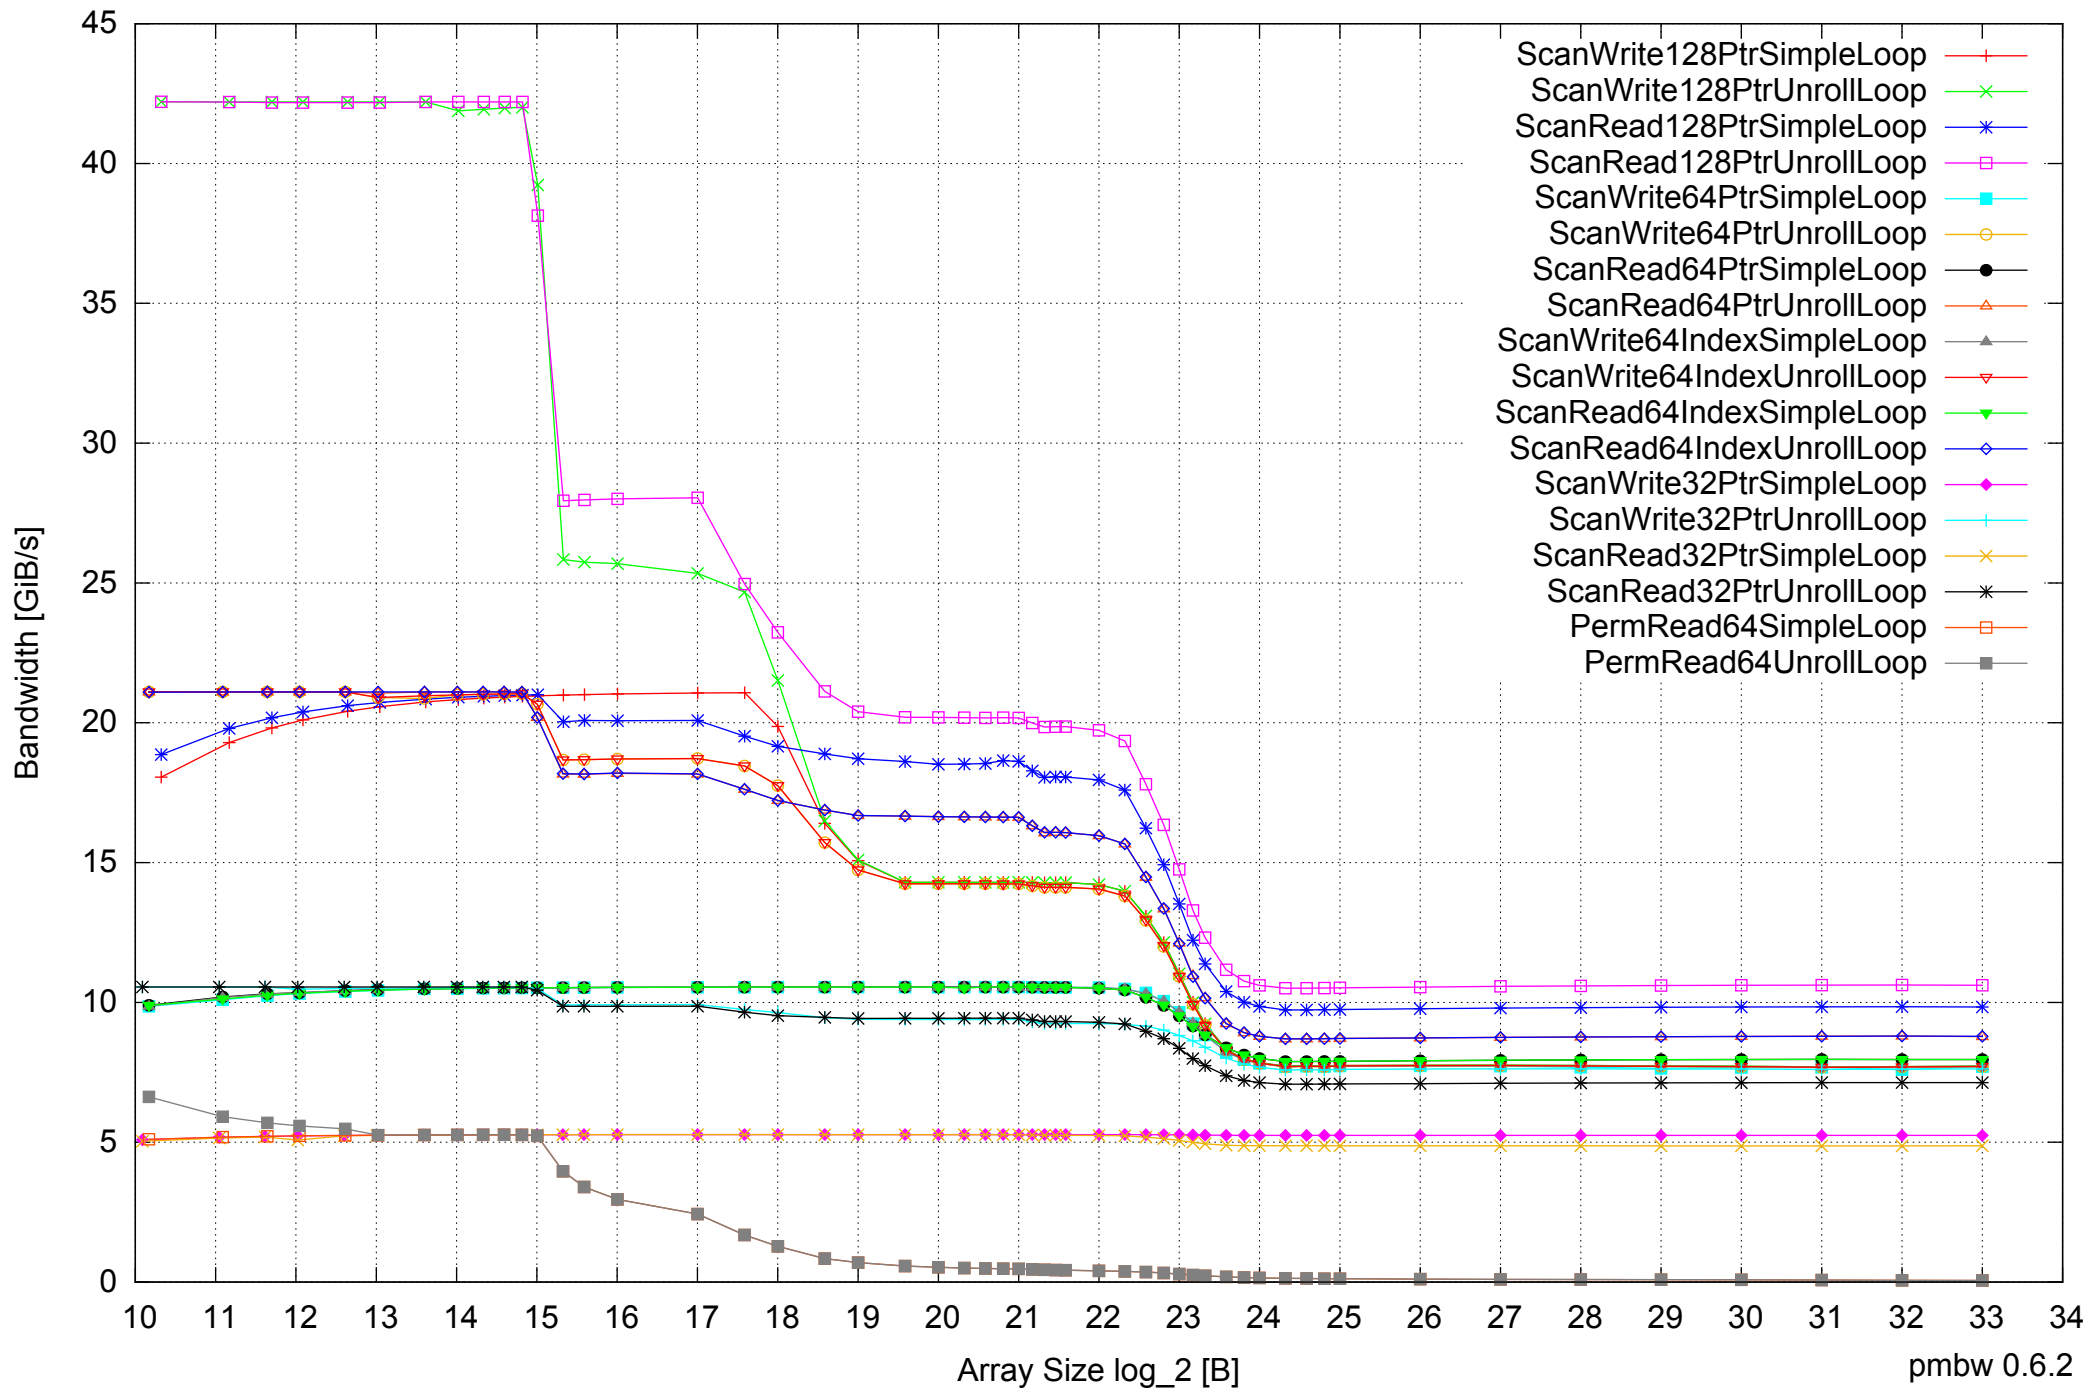

Intel Core i7-920 12GB - One Thread Memory Bandwidth

Intel Core i7-920 12GB - One Thread Memory Latency (Access Time)

Intel Core i7-920 12GB - One Thread Memory Latency (excluding Permutation)

Intel Core i7-920 12GB - One Thread Memory Bandwidth (only 64-bit Reads)

Intel Core i7-920 12GB - Parallel Memory Bandwidth - ScanWrite128PtrSimpleLoop

Intel Core i7-920 12GB - Parallel Memory Access Time - ScanWrite128PtrSimpleLoop

Intel Core i7-920 12GB - Parallel Memory Bandwidth - ScanWrite128PtrUnrollLoop

Intel Core i7-920 12GB - Parallel Memory Access Time - ScanWrite128PtrUnrollLoop

Intel Core i7-920 12GB - Parallel Memory Bandwidth - ScanRead128PtrSimpleLoop

Intel Core i7-920 12GB - Speedup of Parallel Memory Bandwidth (enlarged) - ScanRead128PtrSimpleLoop

Intel Core i7-920 12GB - Speedup of Parallel Memory Bandwidth - ScanWrite64PtrSimpleLoop

Intel Core i7-920 12GB - Parallel Memory Bandwidth - ScanWrite64PtrUnrollLoop

Intel Core i7-920 12GB - Parallel Memory Access Time - ScanWrite64PtrUnrollLoop