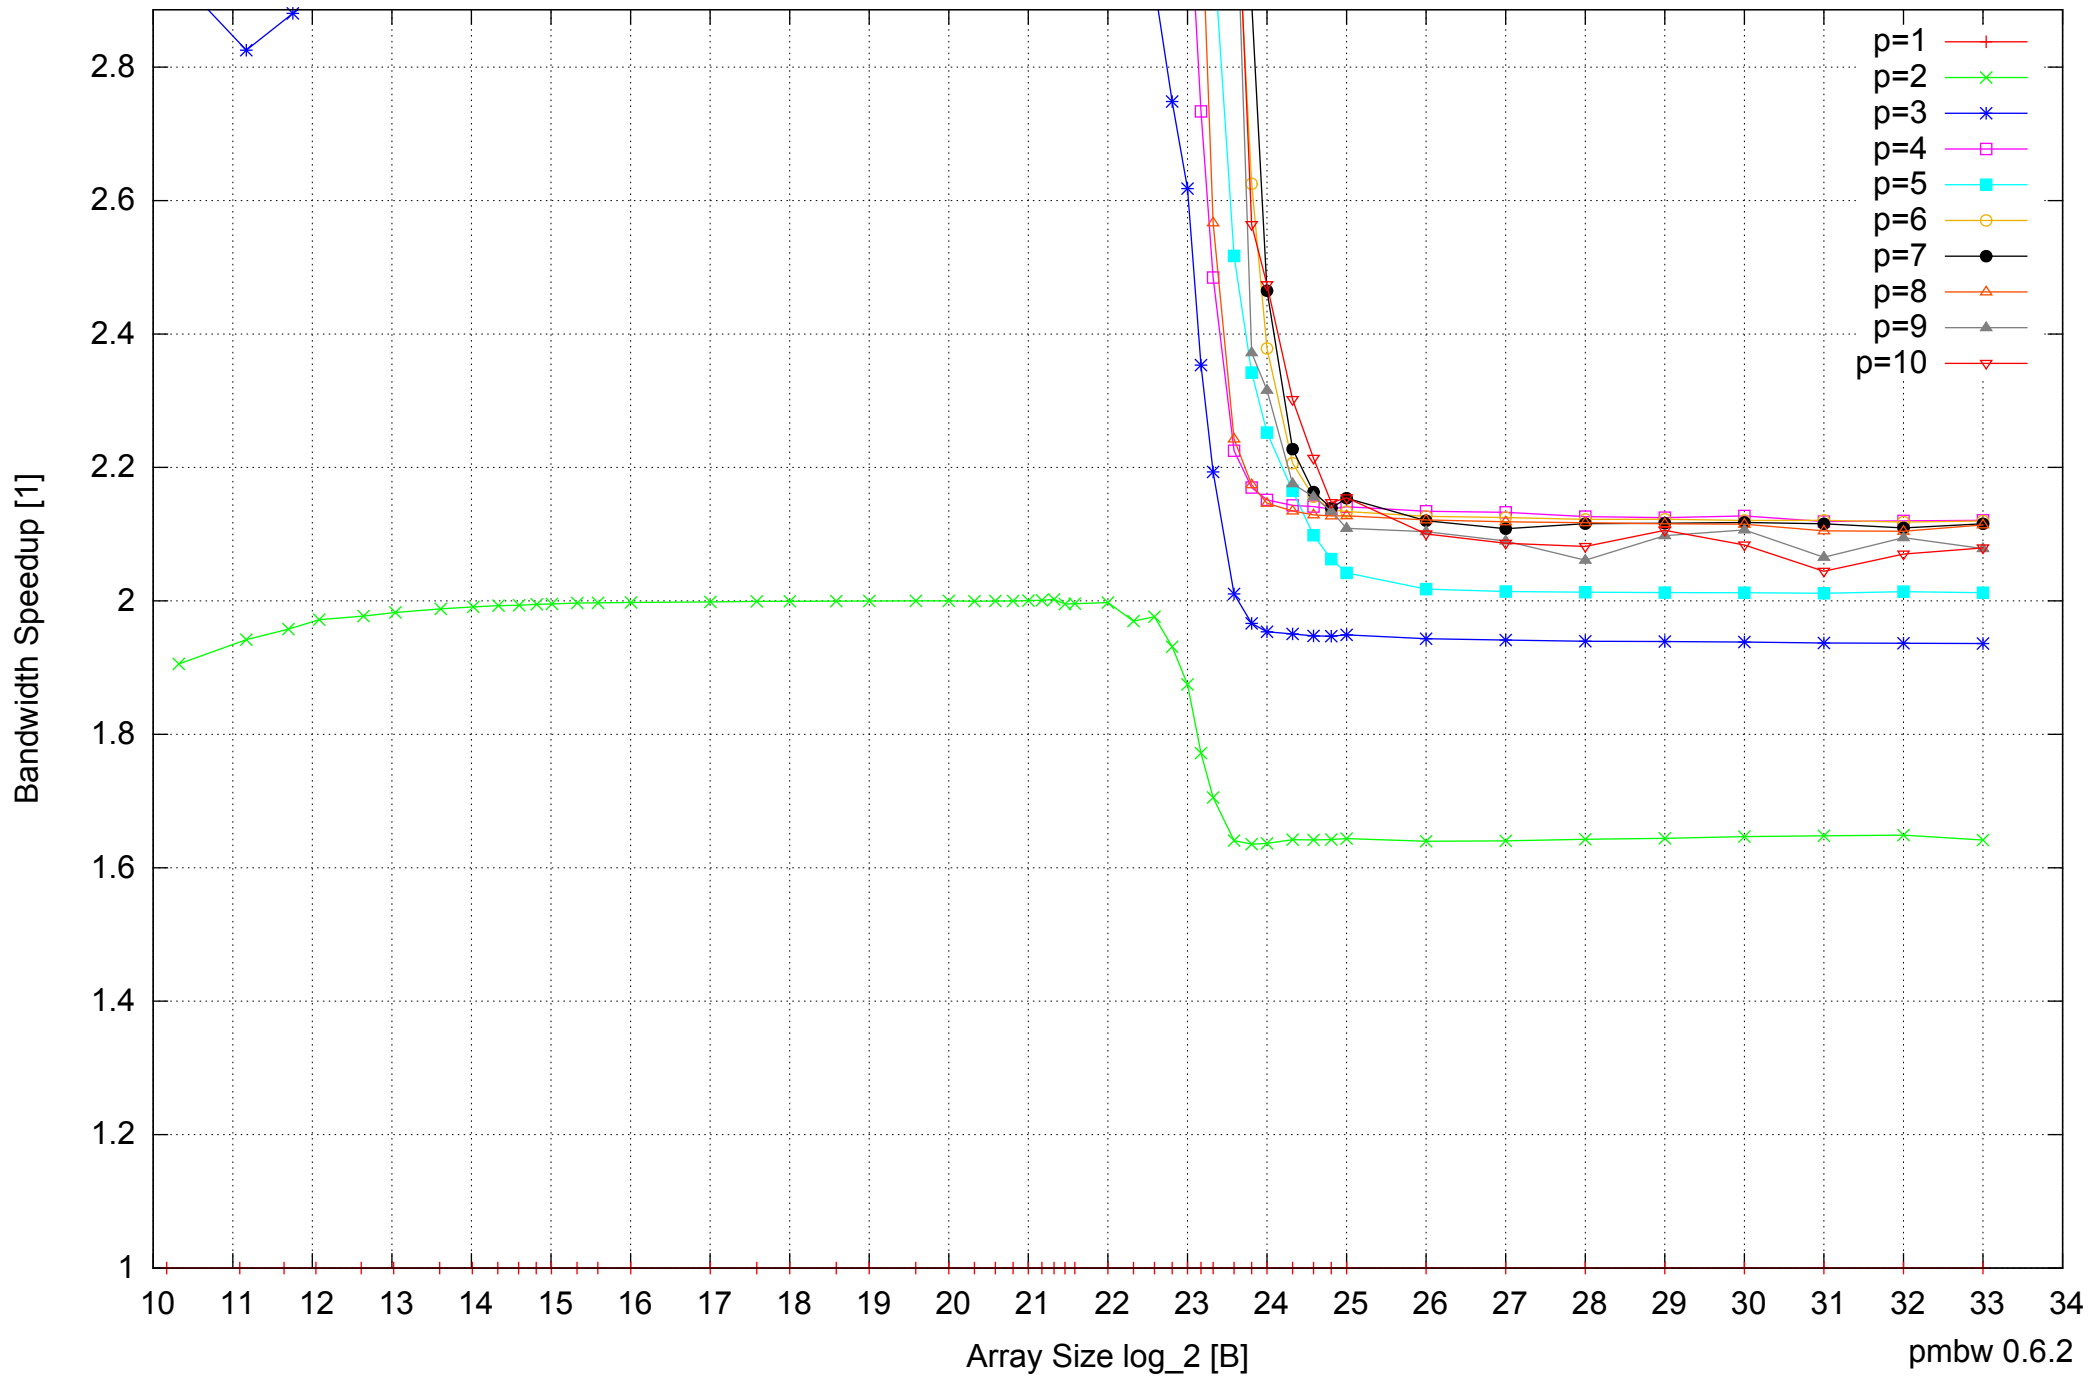

Intel Core i7-920 12GB - Speedup of Parallel Memory Bandwidth - ScanWrite64PtrSimpleLoop

Intel Core i7-920 12GB - Parallel Memory Bandwidth - ScanWrite64PtrUnrollLoop

Intel Core i7-920 12GB - Parallel Memory Access Time - ScanWrite64PtrUnrollLoop

Intel Core i7-920 12GB - Speedup of Parallel Memory Bandwidth (enlarged) - ScanWrite64PtrUnrollLoop

Intel Core i7-920 12GB - Speedup of Parallel Memory Bandwidth - ScanRead64PtrSimpleLoop

Intel Core i7-920 12GB - Speedup of Parallel Memory Bandwidth (enlarged) - ScanRead64PtrSimpleLoop

Intel Core i7-920 12GB - Parallel Memory Bandwidth - ScanRead64PtrUnrollLoop

Intel Core i7-920 12GB - Speedup of Parallel Memory Bandwidth - ScanRead64PtrUnrollLoop

Intel Core i7-920 12GB - Parallel Memory Access Time - ScanWrite64IndexSimpleLoop