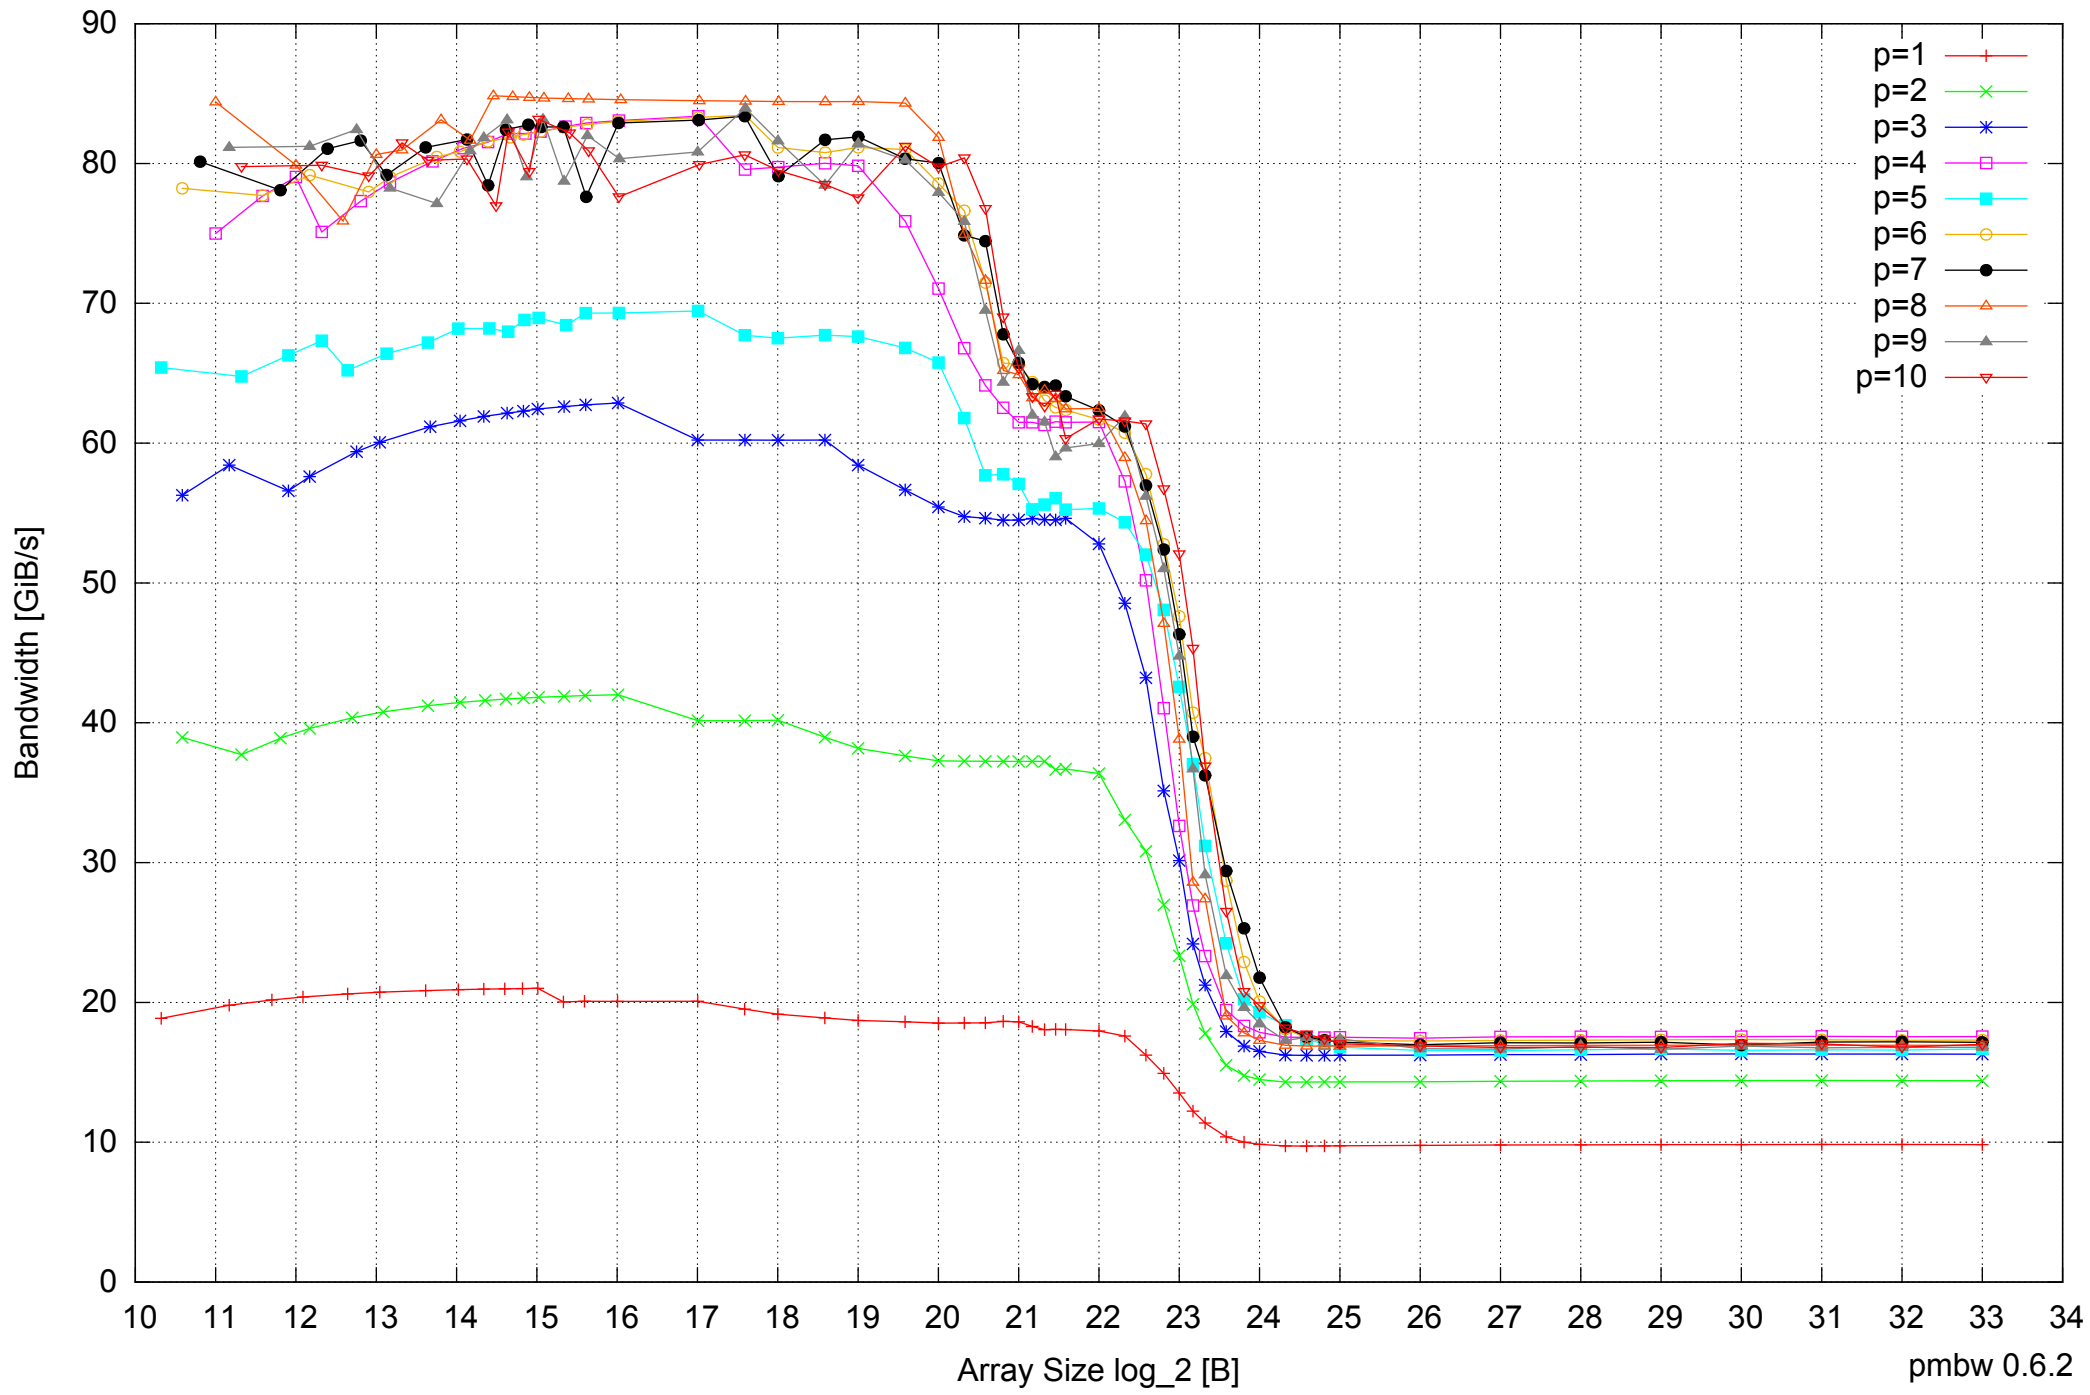

Intel Core i7-920 12GB - One Thread Memory Bandwidth

Intel Core i7-920 12GB - One Thread Memory Latency (Access Time)

Intel Core i7-920 12GB - One Thread Memory Latency (excluding Permutation)

Intel Core i7-920 12GB - One Thread Memory Bandwidth (only 64-bit Reads)

Intel Core i7-920 12GB - Parallel Memory Bandwidth - ScanWrite128PtrSimpleLoop

Intel Core i7-920 12GB - Parallel Memory Access Time - ScanWrite128PtrSimpleLoop

Intel Core i7-920 12GB - Parallel Memory Bandwidth - ScanWrite128PtrUnrollLoop

Intel Core i7-920 12GB - Parallel Memory Access Time - ScanWrite128PtrUnrollLoop

Intel Core i7-920 12GB - Parallel Memory Bandwidth - ScanRead128PtrSimpleLoop

Intel Core i7-920 12GB - Speedup of Parallel Memory Bandwidth (enlarged) - ScanRead128PtrSimpleLoop

Intel Core i7-920 12GB - Speedup of Parallel Memory Bandwidth - ScanWrite64PtrSimpleLoop

Intel Core i7-920 12GB - Parallel Memory Bandwidth - ScanWrite64PtrUnrollLoop

Intel Core i7-920 12GB - Parallel Memory Access Time - ScanWrite64PtrUnrollLoop