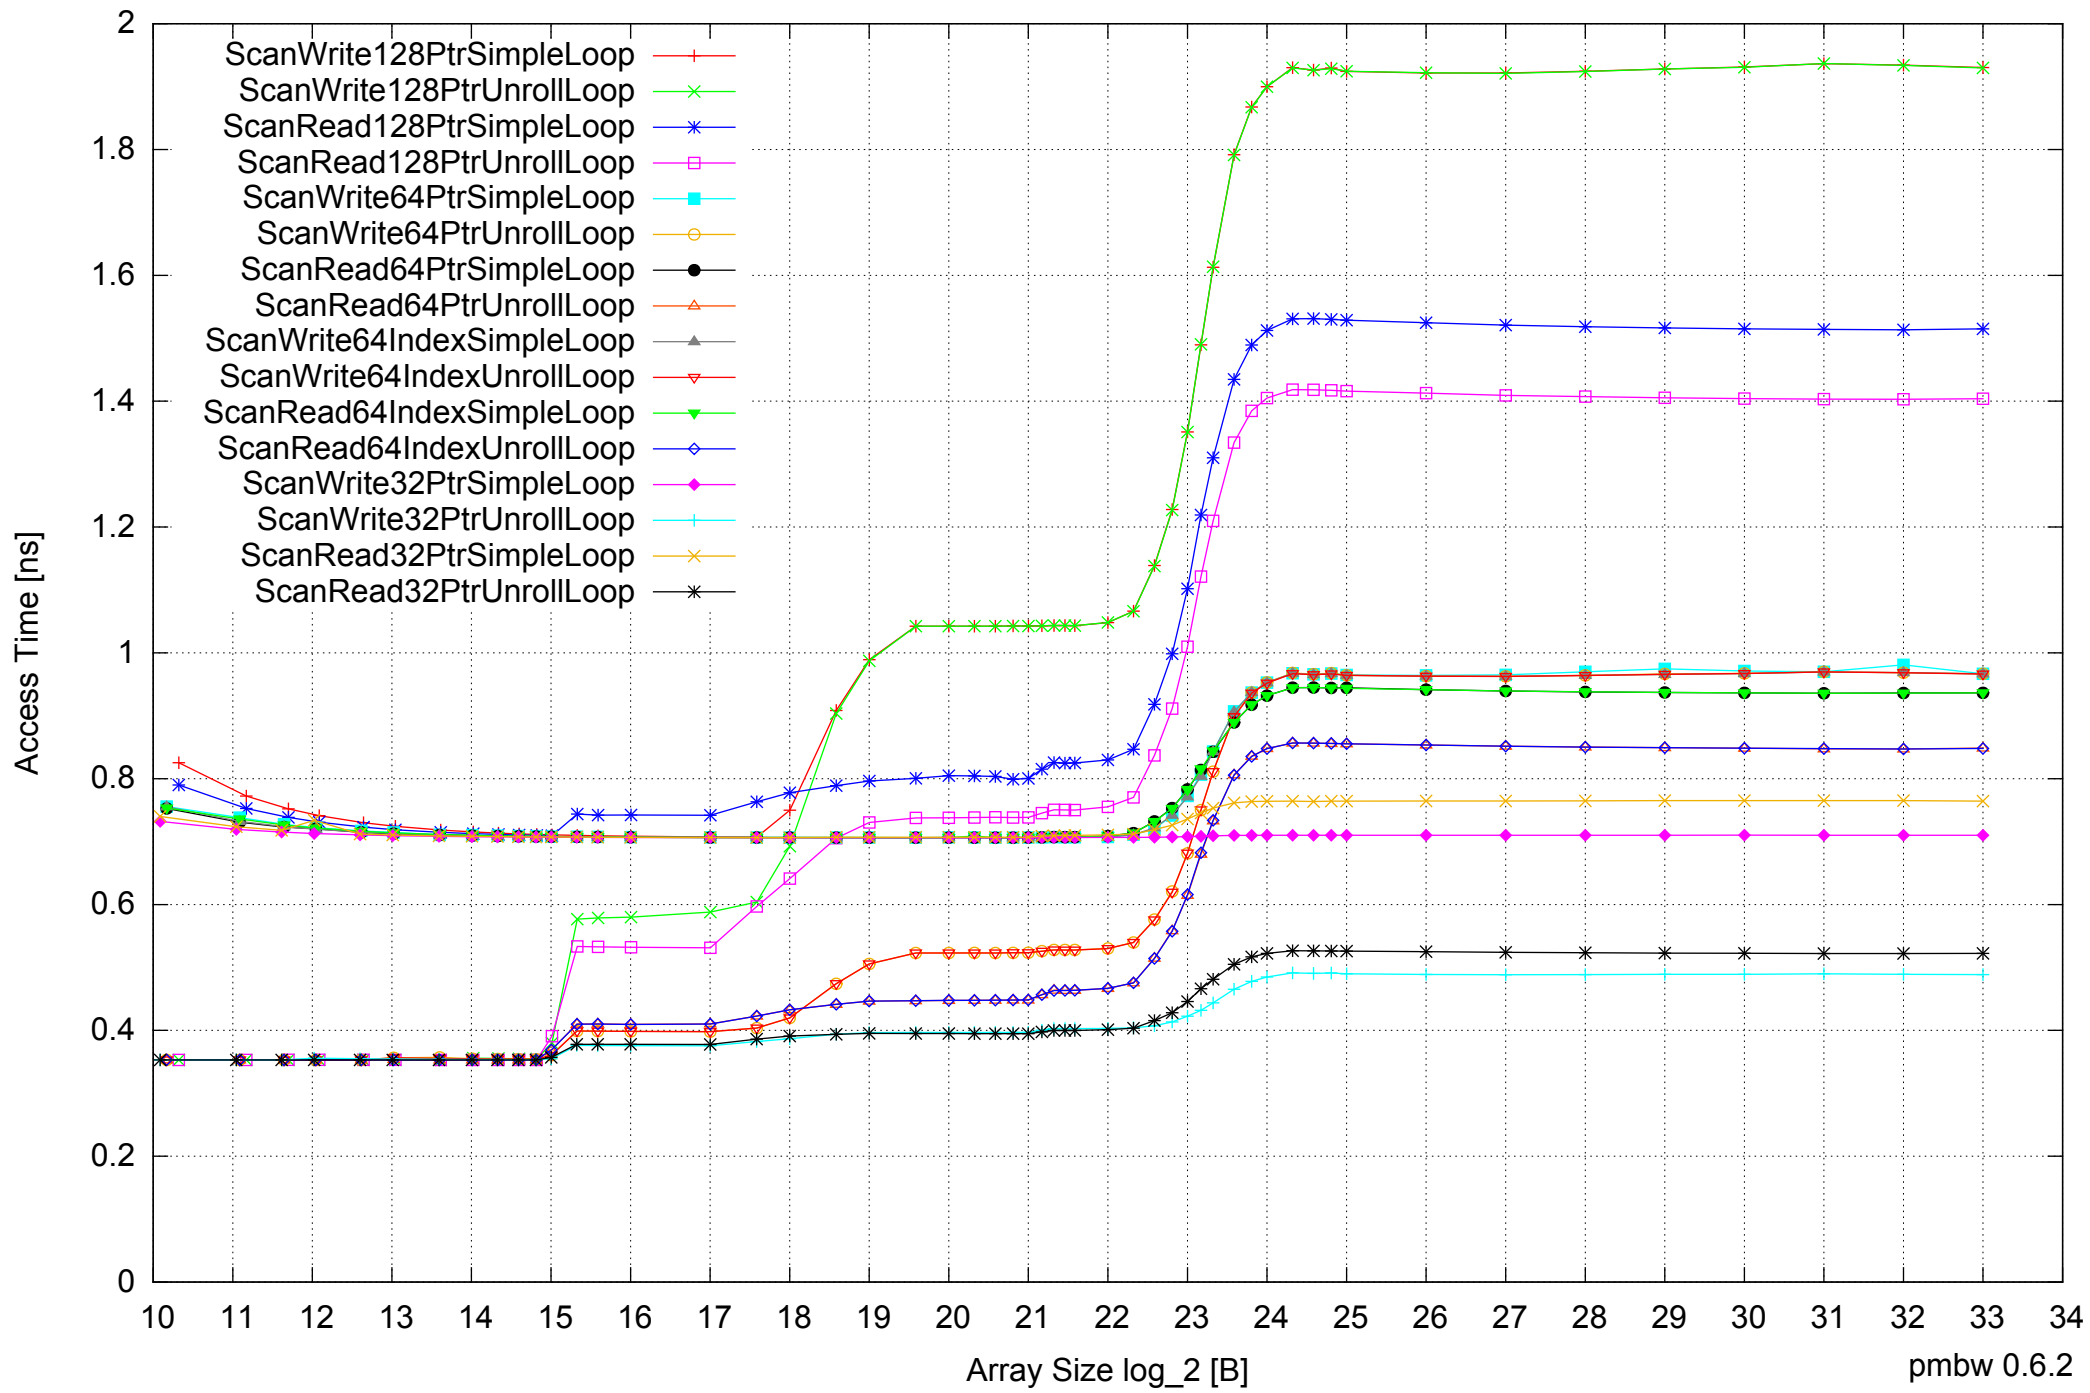

Intel Core i7-920 12GB - One Thread Memory Bandwidth

Intel Core i7-920 12GB - One Thread Memory Latency (Access Time)

Intel Core i7-920 12GB - One Thread Memory Latency (excluding Permutation)

Intel Core i7-920 12GB - One Thread Memory Bandwidth (only 64-bit Reads)

Intel Core i7-920 12GB - Parallel Memory Bandwidth - ScanWrite128PtrSimpleLoop

Intel Core i7-920 12GB - Parallel Memory Access Time - ScanWrite128PtrSimpleLoop

Intel Core i7-920 12GB - Parallel Memory Bandwidth - ScanWrite128PtrUnrollLoop

Intel Core i7-920 12GB - Parallel Memory Access Time - ScanWrite128PtrUnrollLoop

Intel Core i7-920 12GB - Parallel Memory Bandwidth - ScanRead128PtrSimpleLoop

Intel Core i7-920 12GB - Speedup of Parallel Memory Bandwidth (enlarged) - ScanRead128PtrSimpleLoop

Intel Core i7-920 12GB - Speedup of Parallel Memory Bandwidth - ScanWrite64PtrSimpleLoop

Intel Core i7-920 12GB - Parallel Memory Bandwidth - ScanWrite64PtrUnrollLoop

Intel Core i7-920 12GB - Parallel Memory Access Time - ScanWrite64PtrUnrollLoop