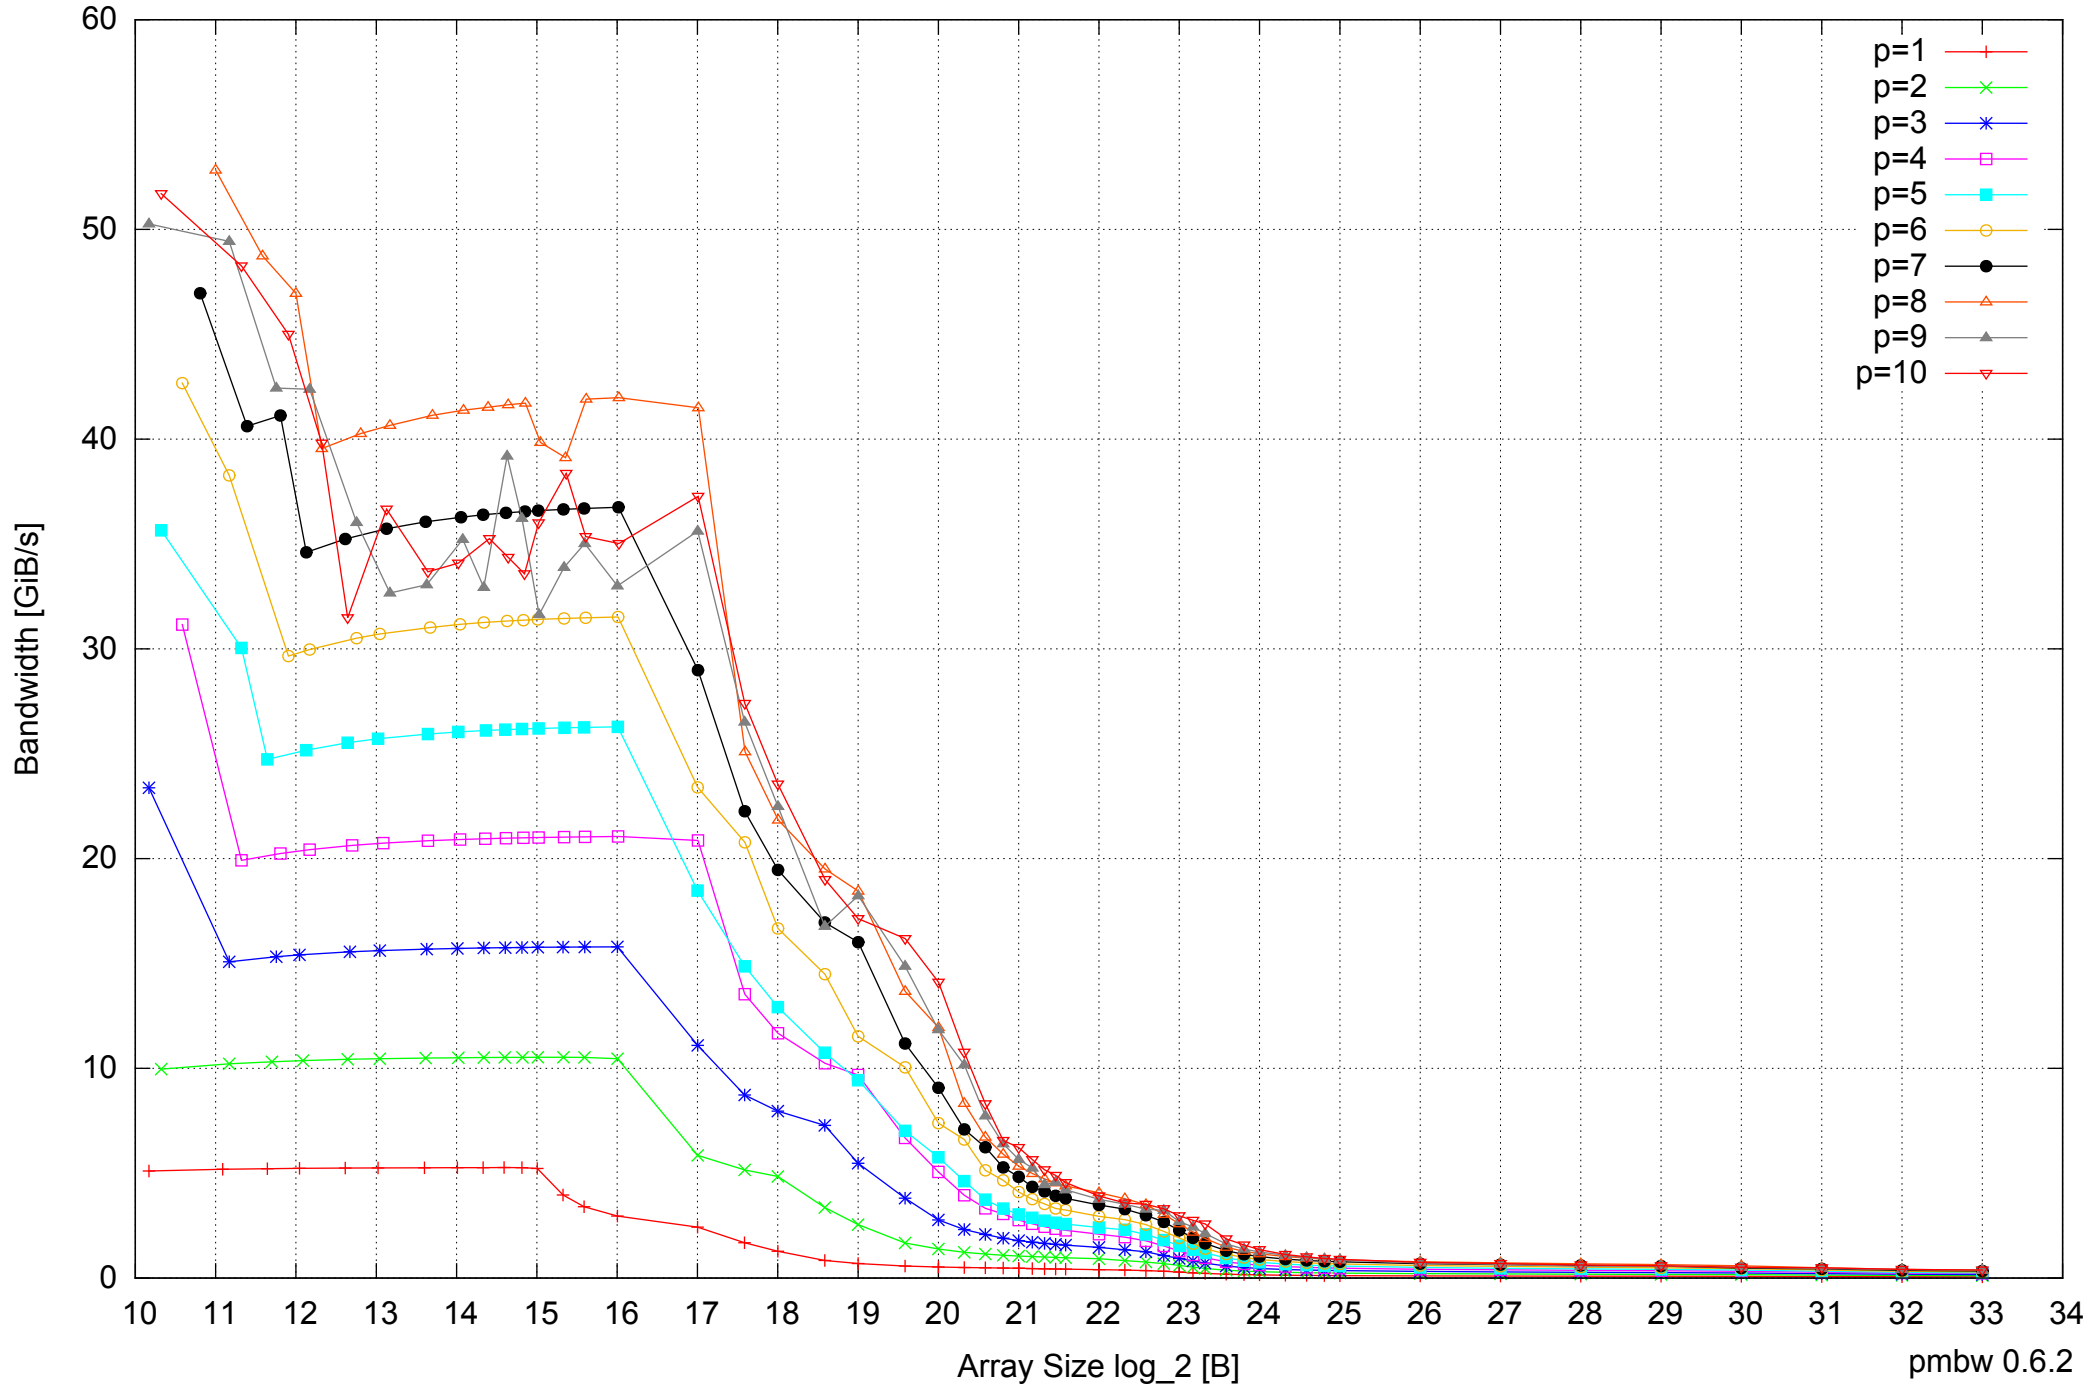

Intel Core i7-920 12GB - Speedup of Parallel Memory Bandwidth (enlarged) - ScanWrite32PtrSimpleLoop

Intel Core i7-920 12GB - Speedup of Parallel Memory Bandwidth (enlarged) - ScanWrite32PtrUnrollLoop

Intel Core i7-920 12GB - Parallel Memory Bandwidth - ScanRead32PtrSimpleLoop

Intel Core i7-920 12GB - Parallel Memory Access Time - ScanRead32PtrSimpleLoop

Intel Core i7-920 12GB - Speedup of Parallel Memory Bandwidth - ScanRead32PtrSimpleLoop

Intel Core i7-920 12GB - Parallel Memory Access Time - ScanRead32PtrUnrollLoop

Intel Core i7-920 12GB - Speedup of Parallel Memory Bandwidth - ScanRead32PtrUnrollLoop

Intel Core i7-920 12GB - Speedup of Parallel Memory Bandwidth (enlarged) - ScanRead32PtrUnrollLoop

Intel Core i7-920 12GB - Parallel Memory Bandwidth - PermRead64SimpleLoop

Intel Core i7-920 12GB - Parallel Memory Access Time - PermRead64SimpleLoop

Intel Core i7-920 12GB - Speedup of Parallel Memory Bandwidth - PermRead64SimpleLoop

Intel Core i7-920 12GB - Speedup of Parallel Memory Bandwidth (enlarged) - PermRead64SimpleLoop