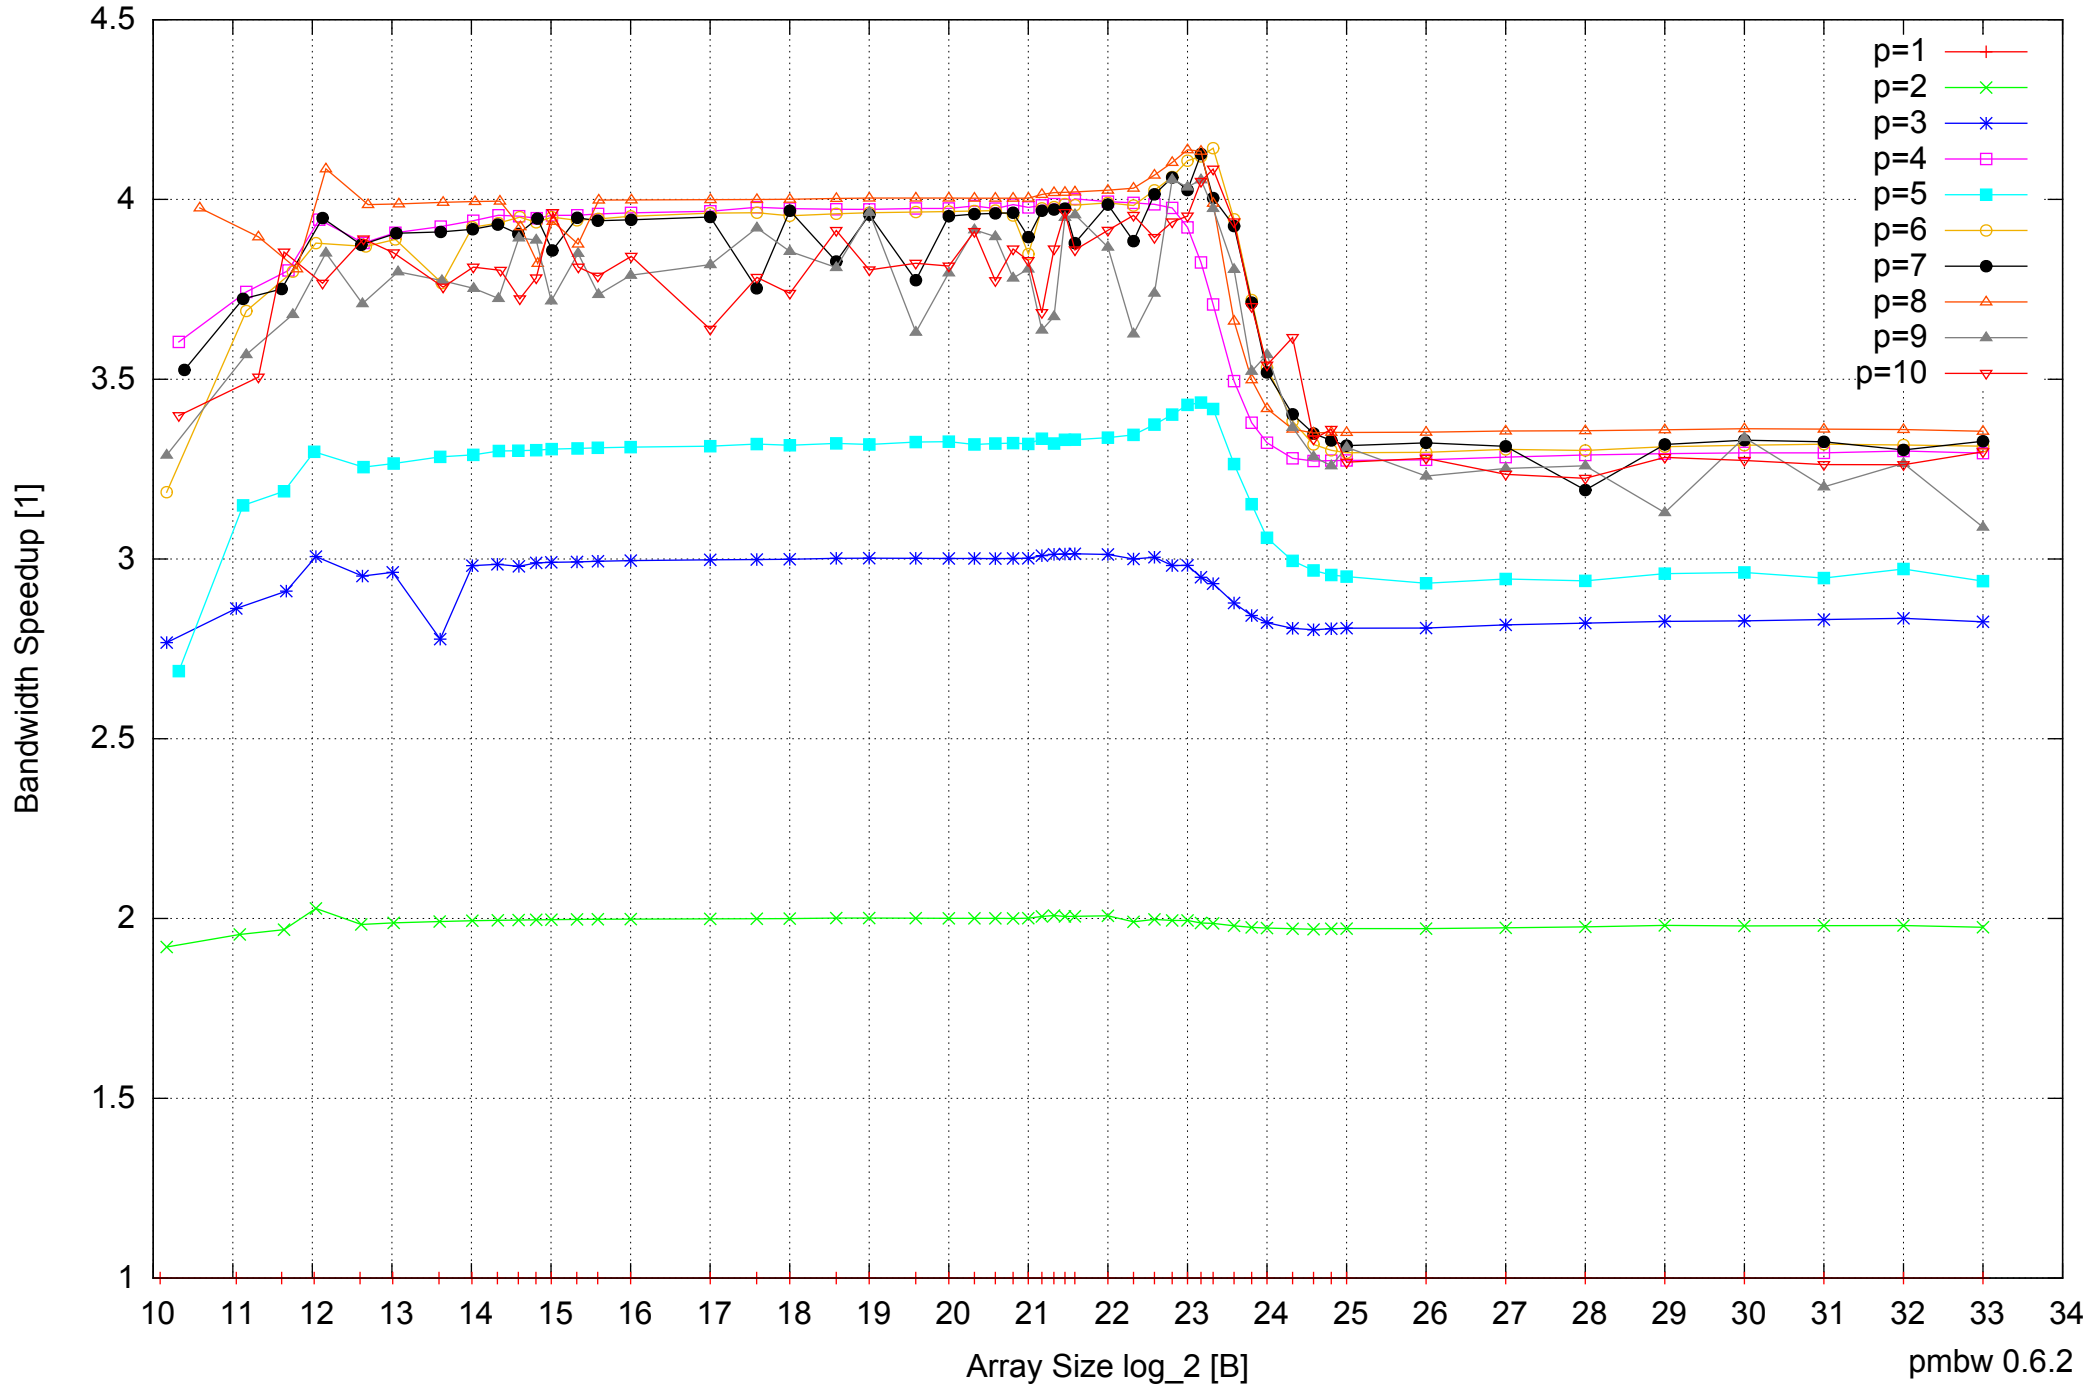

Array Size log<sub>2</sub> [B]

pmbw 0.6.2

Intel Core i7-920 12GB - Speedup of Parallel Memory Bandwidth - ScanRead64IndexUnrollLoop

Intel Core i7-920 12GB - Speedup of Parallel Memory Bandwidth (enlarged) - ScanRead64IndexUnrollLoop

Intel Core i7-920 12GB - Speedup of Parallel Memory Bandwidth (enlarged) - ScanWrite32PtrSimpleLoop

Intel Core i7-920 12GB - Speedup of Parallel Memory Bandwidth (enlarged) - ScanWrite32PtrUnrollLoop

Intel Core i7-920 12GB - Parallel Memory Bandwidth - ScanRead32PtrSimpleLoop

Intel Core i7-920 12GB - Parallel Memory Access Time - ScanRead32PtrSimpleLoop

Intel Core i7-920 12GB - Speedup of Parallel Memory Bandwidth - ScanRead32PtrSimpleLoop

Intel Core i7-920 12GB - Parallel Memory Access Time - ScanRead32PtrUnrollLoop