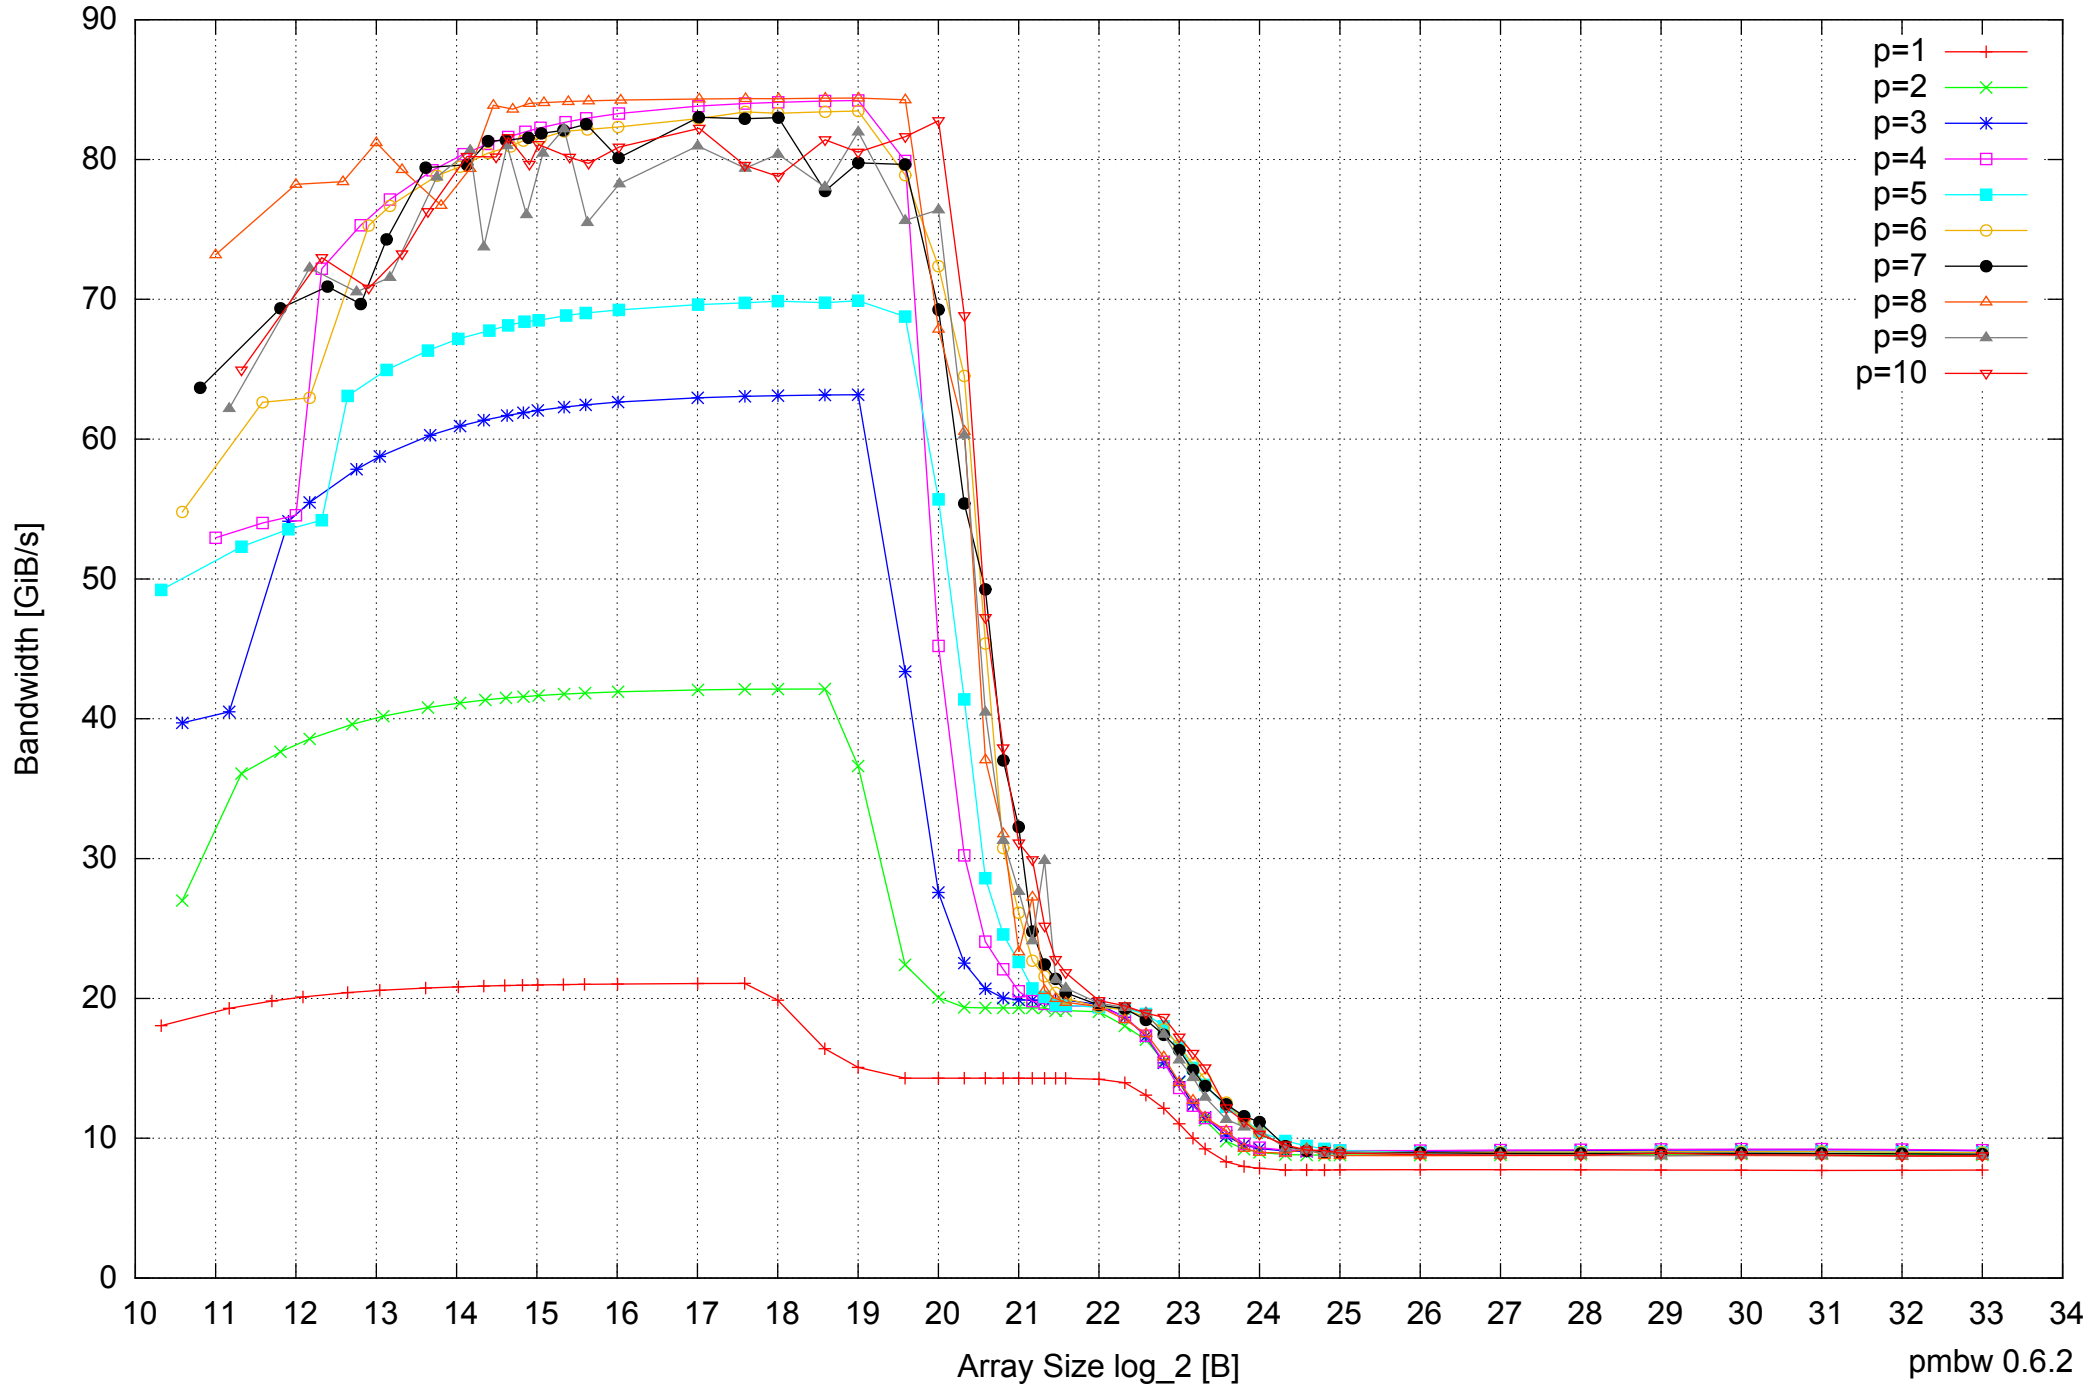

Intel Core i7-920 12GB - One Thread Memory Bandwidth

Intel Core i7-920 12GB - One Thread Memory Latency (Access Time)

Intel Core i7-920 12GB - One Thread Memory Latency (excluding Permutation)

Intel Core i7-920 12GB - One Thread Memory Bandwidth (only 64-bit Reads)

Intel Core i7-920 12GB - Parallel Memory Bandwidth - ScanWrite128PtrSimpleLoop

Intel Core i7-920 12GB - Parallel Memory Access Time - ScanWrite128PtrSimpleLoop

Intel Core i7-920 12GB - Parallel Memory Bandwidth - ScanWrite128PtrUnrollLoop

Intel Core i7-920 12GB - Parallel Memory Access Time - ScanWrite128PtrUnrollLoop

Intel Core i7-920 12GB - Parallel Memory Bandwidth - ScanRead128PtrSimpleLoop

Intel Core i7-920 12GB - Speedup of Parallel Memory Bandwidth (enlarged) - ScanRead128PtrSimpleLoop

Intel Core i7-920 12GB - Speedup of Parallel Memory Bandwidth - ScanWrite64PtrSimpleLoop

Intel Core i7-920 12GB - Parallel Memory Bandwidth - ScanWrite64PtrUnrollLoop

Intel Core i7-920 12GB - Parallel Memory Access Time - ScanWrite64PtrUnrollLoop