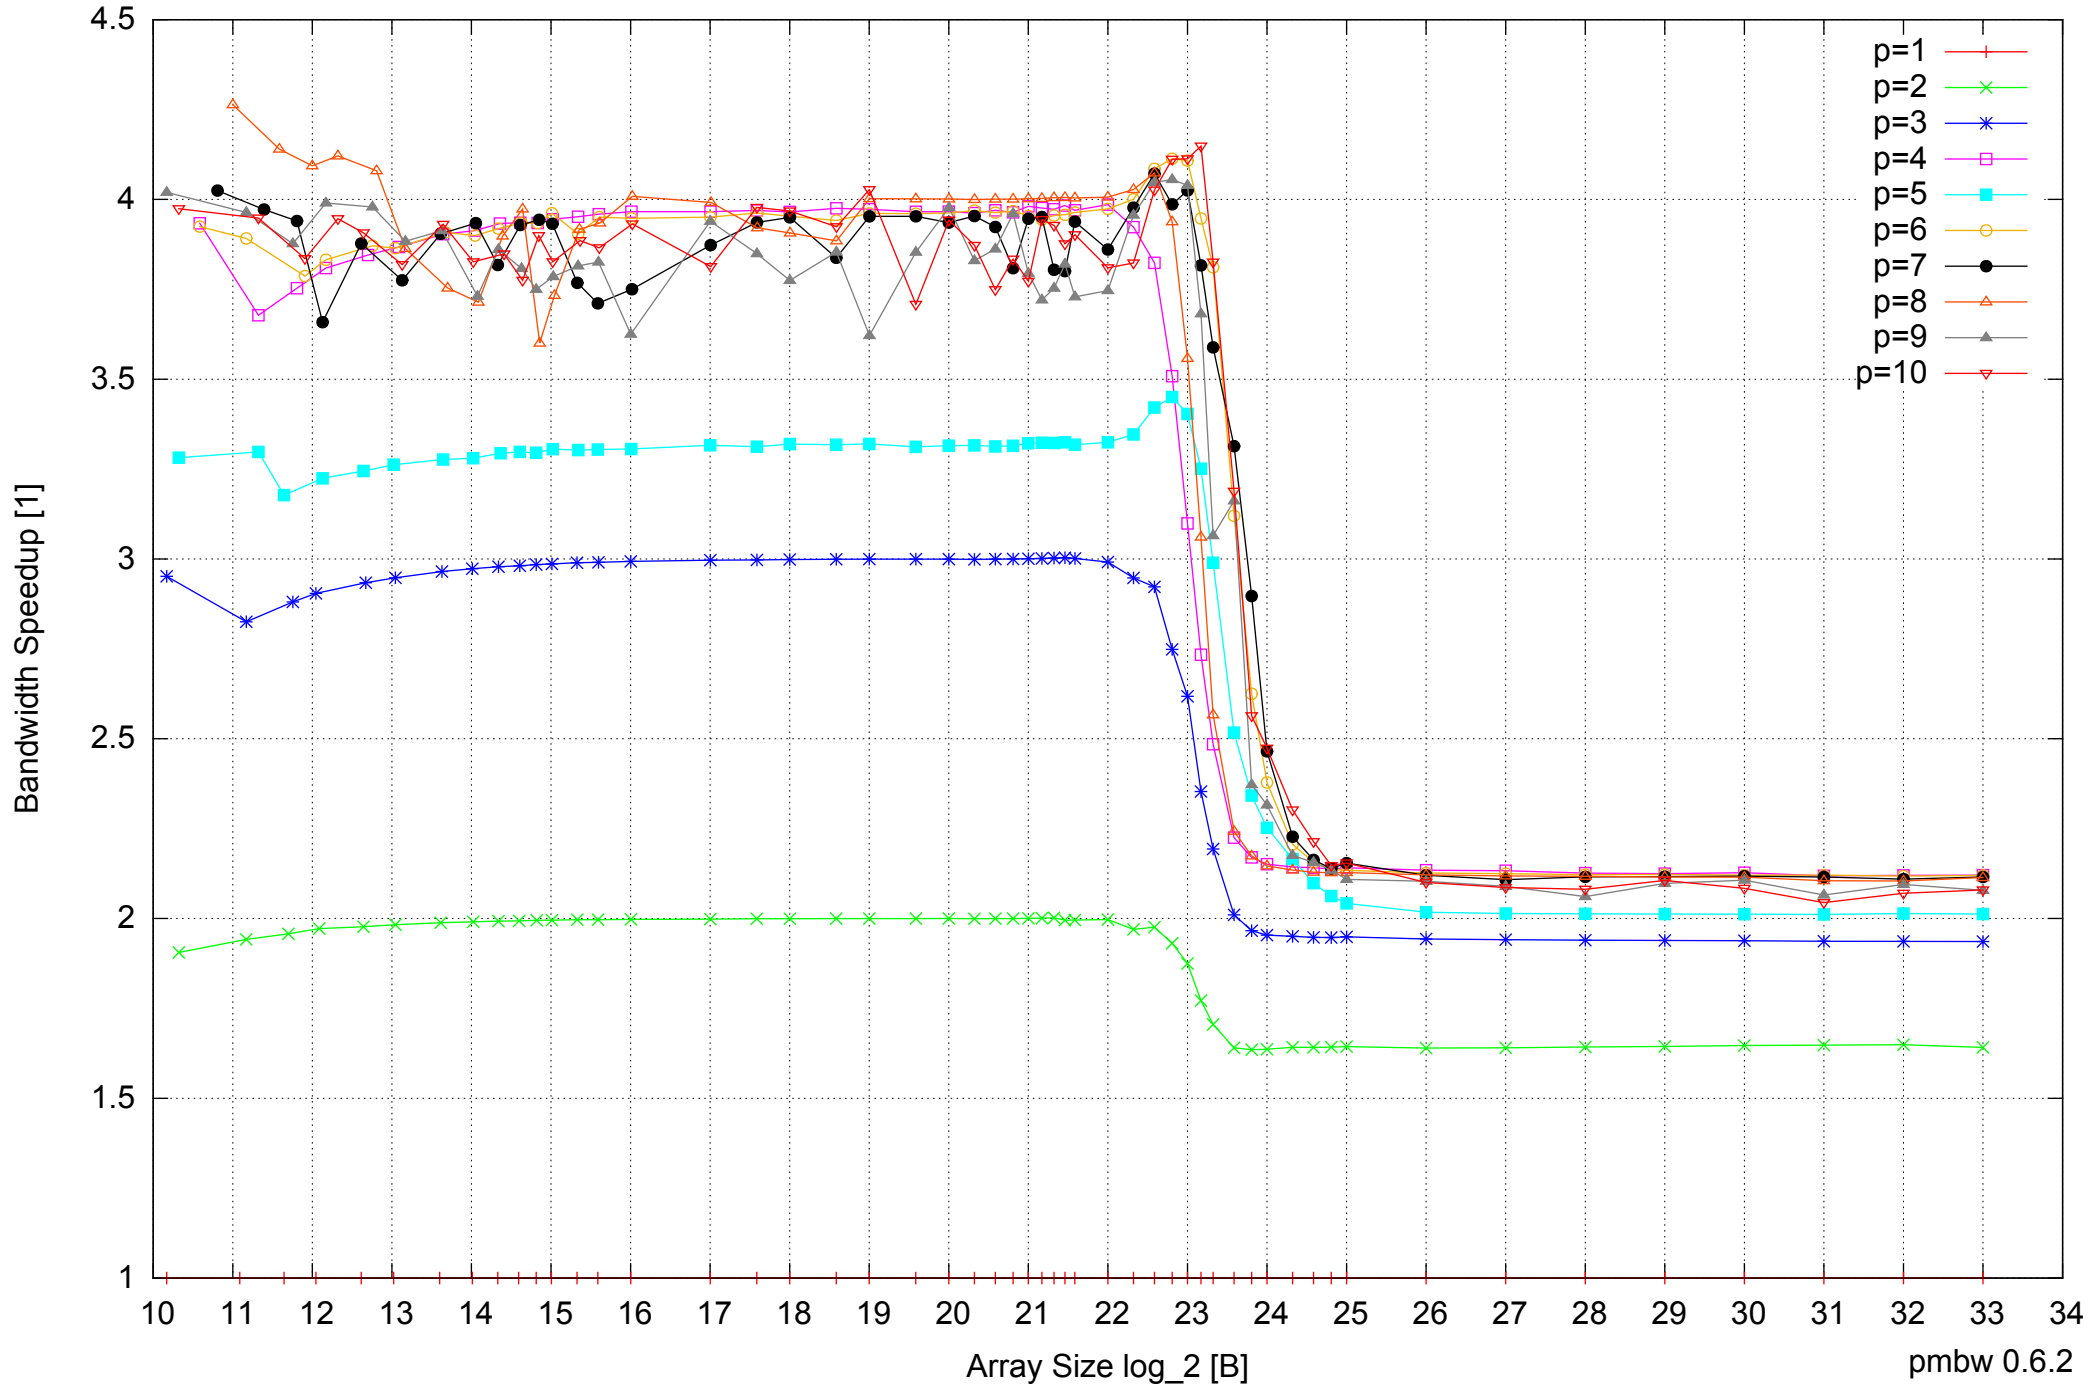

Intel Core i7-920 12GB - Parallel Memory Access Time - ScanWrite128PtrUnrollLoop

Intel Core i7-920 12GB - Parallel Memory Bandwidth - ScanRead128PtrSimpleLoop

Intel Core i7-920 12GB - Speedup of Parallel Memory Bandwidth (enlarged) - ScanRead128PtrSimpleLoop

Intel Core i7-920 12GB - Speedup of Parallel Memory Bandwidth - ScanWrite64PtrSimpleLoop

Intel Core i7-920 12GB - Parallel Memory Bandwidth - ScanWrite64PtrUnrollLoop

Intel Core i7-920 12GB - Parallel Memory Access Time - ScanWrite64PtrUnrollLoop

Intel Core i7-920 12GB - Speedup of Parallel Memory Bandwidth (enlarged) - ScanWrite64PtrUnrollLoop

Intel Core i7-920 12GB - Speedup of Parallel Memory Bandwidth - ScanRead64PtrSimpleLoop

Intel Core i7-920 12GB - Speedup of Parallel Memory Bandwidth (enlarged) - ScanRead64PtrSimpleLoop

Intel Core i7-920 12GB - Parallel Memory Bandwidth - ScanRead64PtrUnrollLoop

Intel Core i7-920 12GB - Speedup of Parallel Memory Bandwidth - ScanRead64PtrUnrollLoop

Intel Core i7-920 12GB - Parallel Memory Access Time - ScanWrite64IndexSimpleLoop