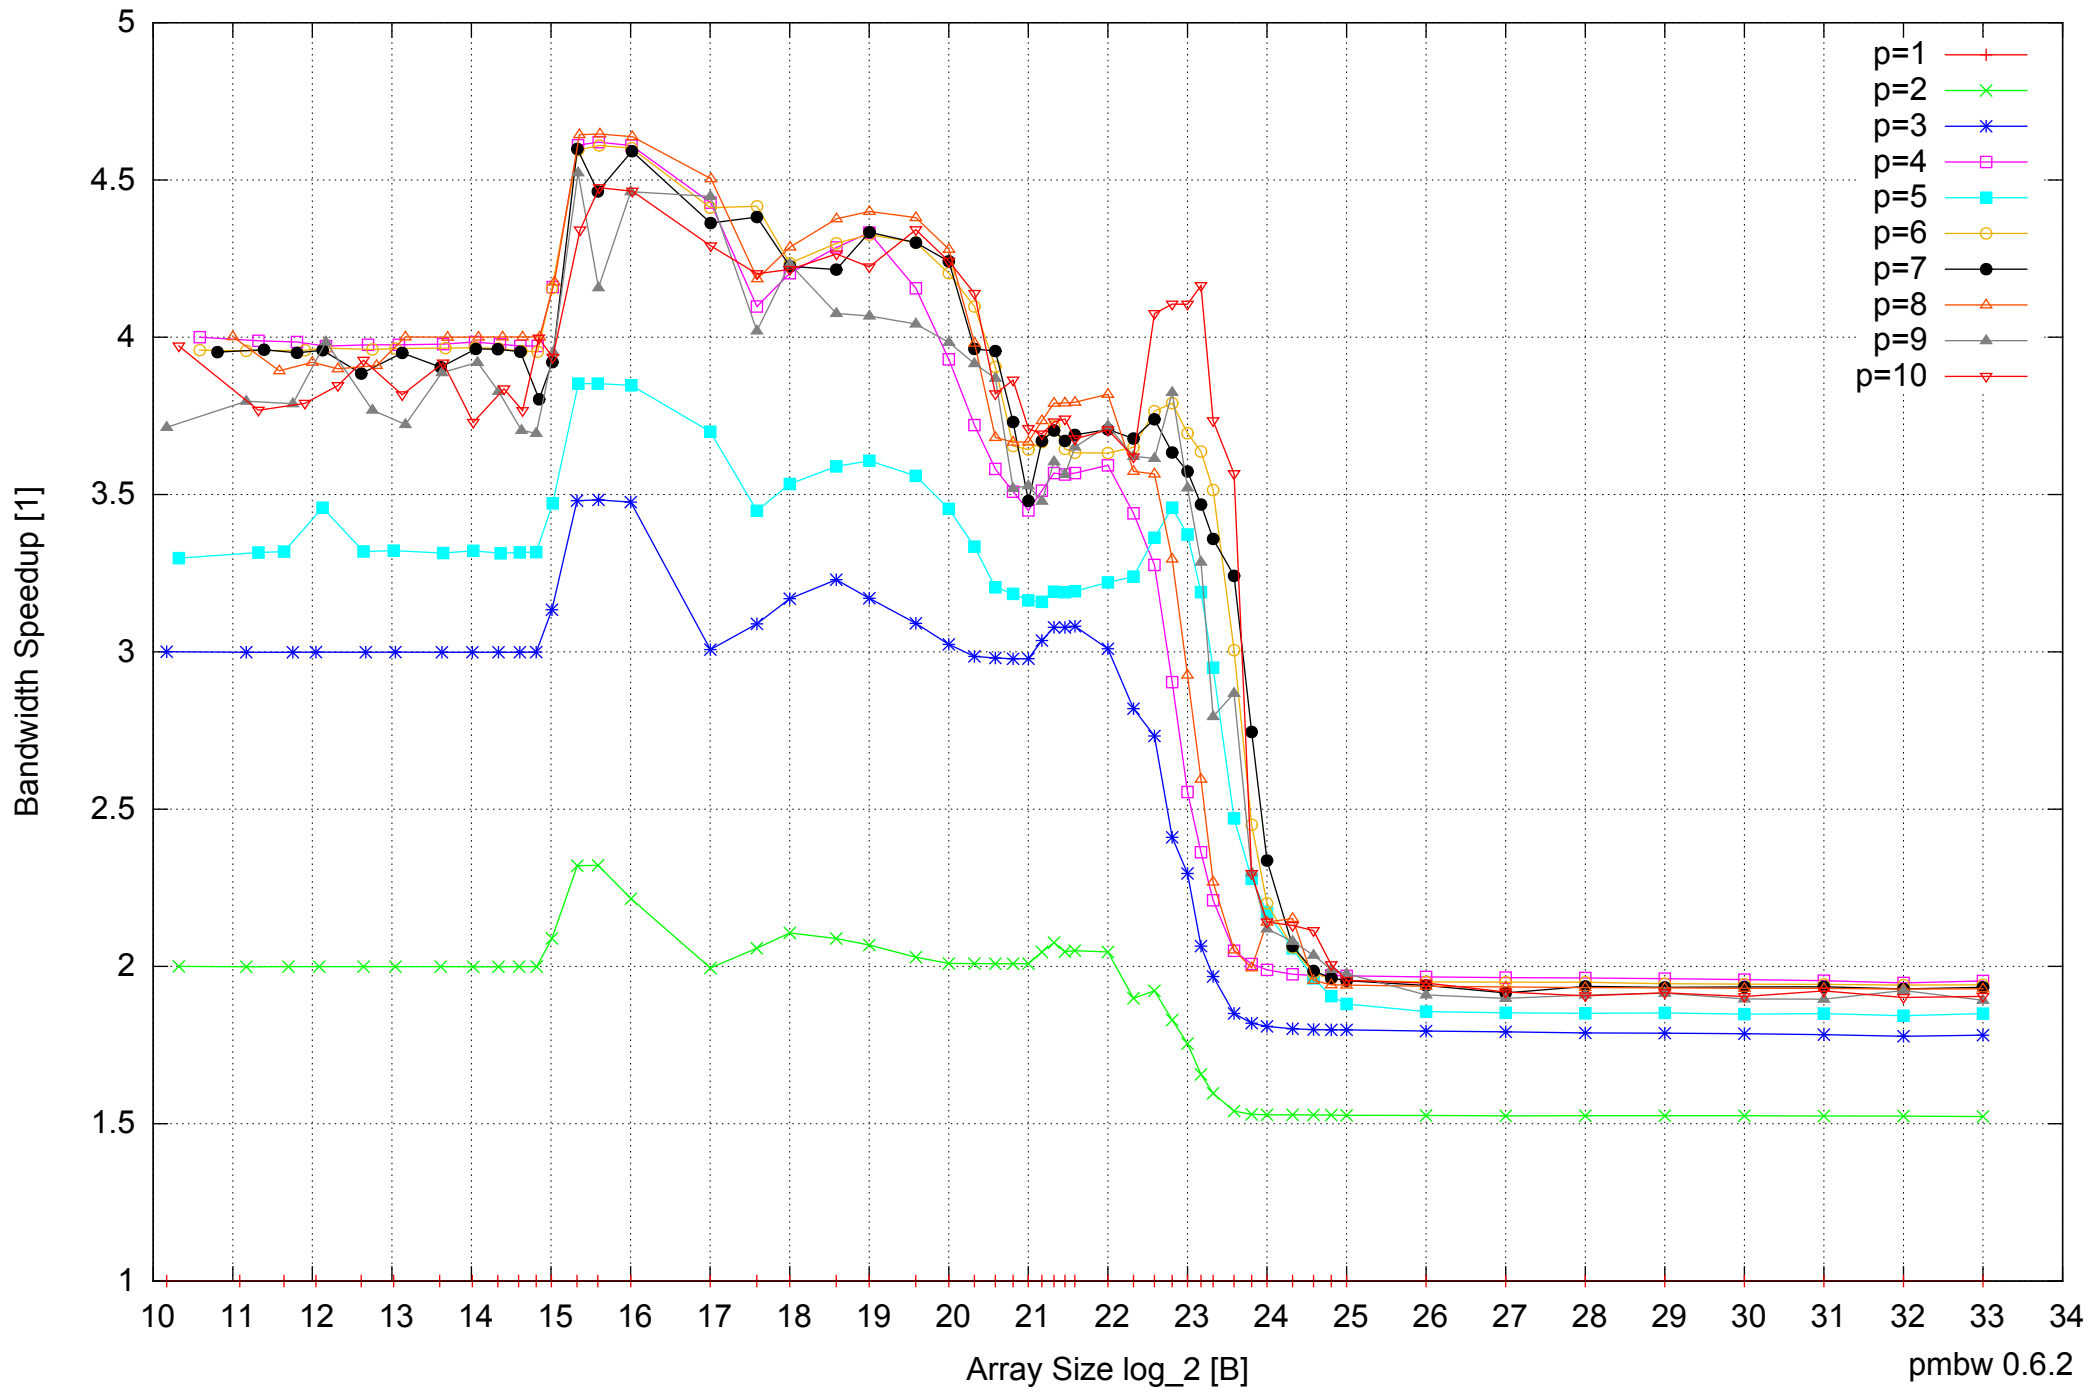

Intel Core i7-920 12GB - Speedup of Parallel Memory Bandwidth - ScanWrite64IndexSimpleLoop

Intel Core i7-920 12GB - Parallel Memory Bandwidth - ScanWrite64IndexUnrollLoop

Intel Core i7-920 12GB - Parallel Memory Bandwidth - ScanRead64IndexSimpleLoop

Intel Core i7-920 12GB - Parallel Memory Access Time - ScanRead64IndexSimpleLoop

Intel Core i7-920 12GB - Speedup of Parallel Memory Bandwidth - ScanRead64IndexSimpleLoop

Intel Core i7-920 12GB - Parallel Memory Access Time - ScanRead64IndexUnrollLoop

Array Size log<sub>2</sub> [B]

pmbw 0.6.2

Intel Core i7-920 12GB - Speedup of Parallel Memory Bandwidth - ScanRead64IndexUnrollLoop

Intel Core i7-920 12GB - Speedup of Parallel Memory Bandwidth (enlarged) - ScanRead64IndexUnrollLoop

Intel Core i7-920 12GB - Speedup of Parallel Memory Bandwidth (enlarged) - ScanWrite32PtrSimpleLoop

Intel Core i7-920 12GB - Speedup of Parallel Memory Bandwidth (enlarged) - ScanWrite32PtrUnrollLoop

Intel Core i7-920 12GB - Parallel Memory Bandwidth - ScanRead32PtrSimpleLoop