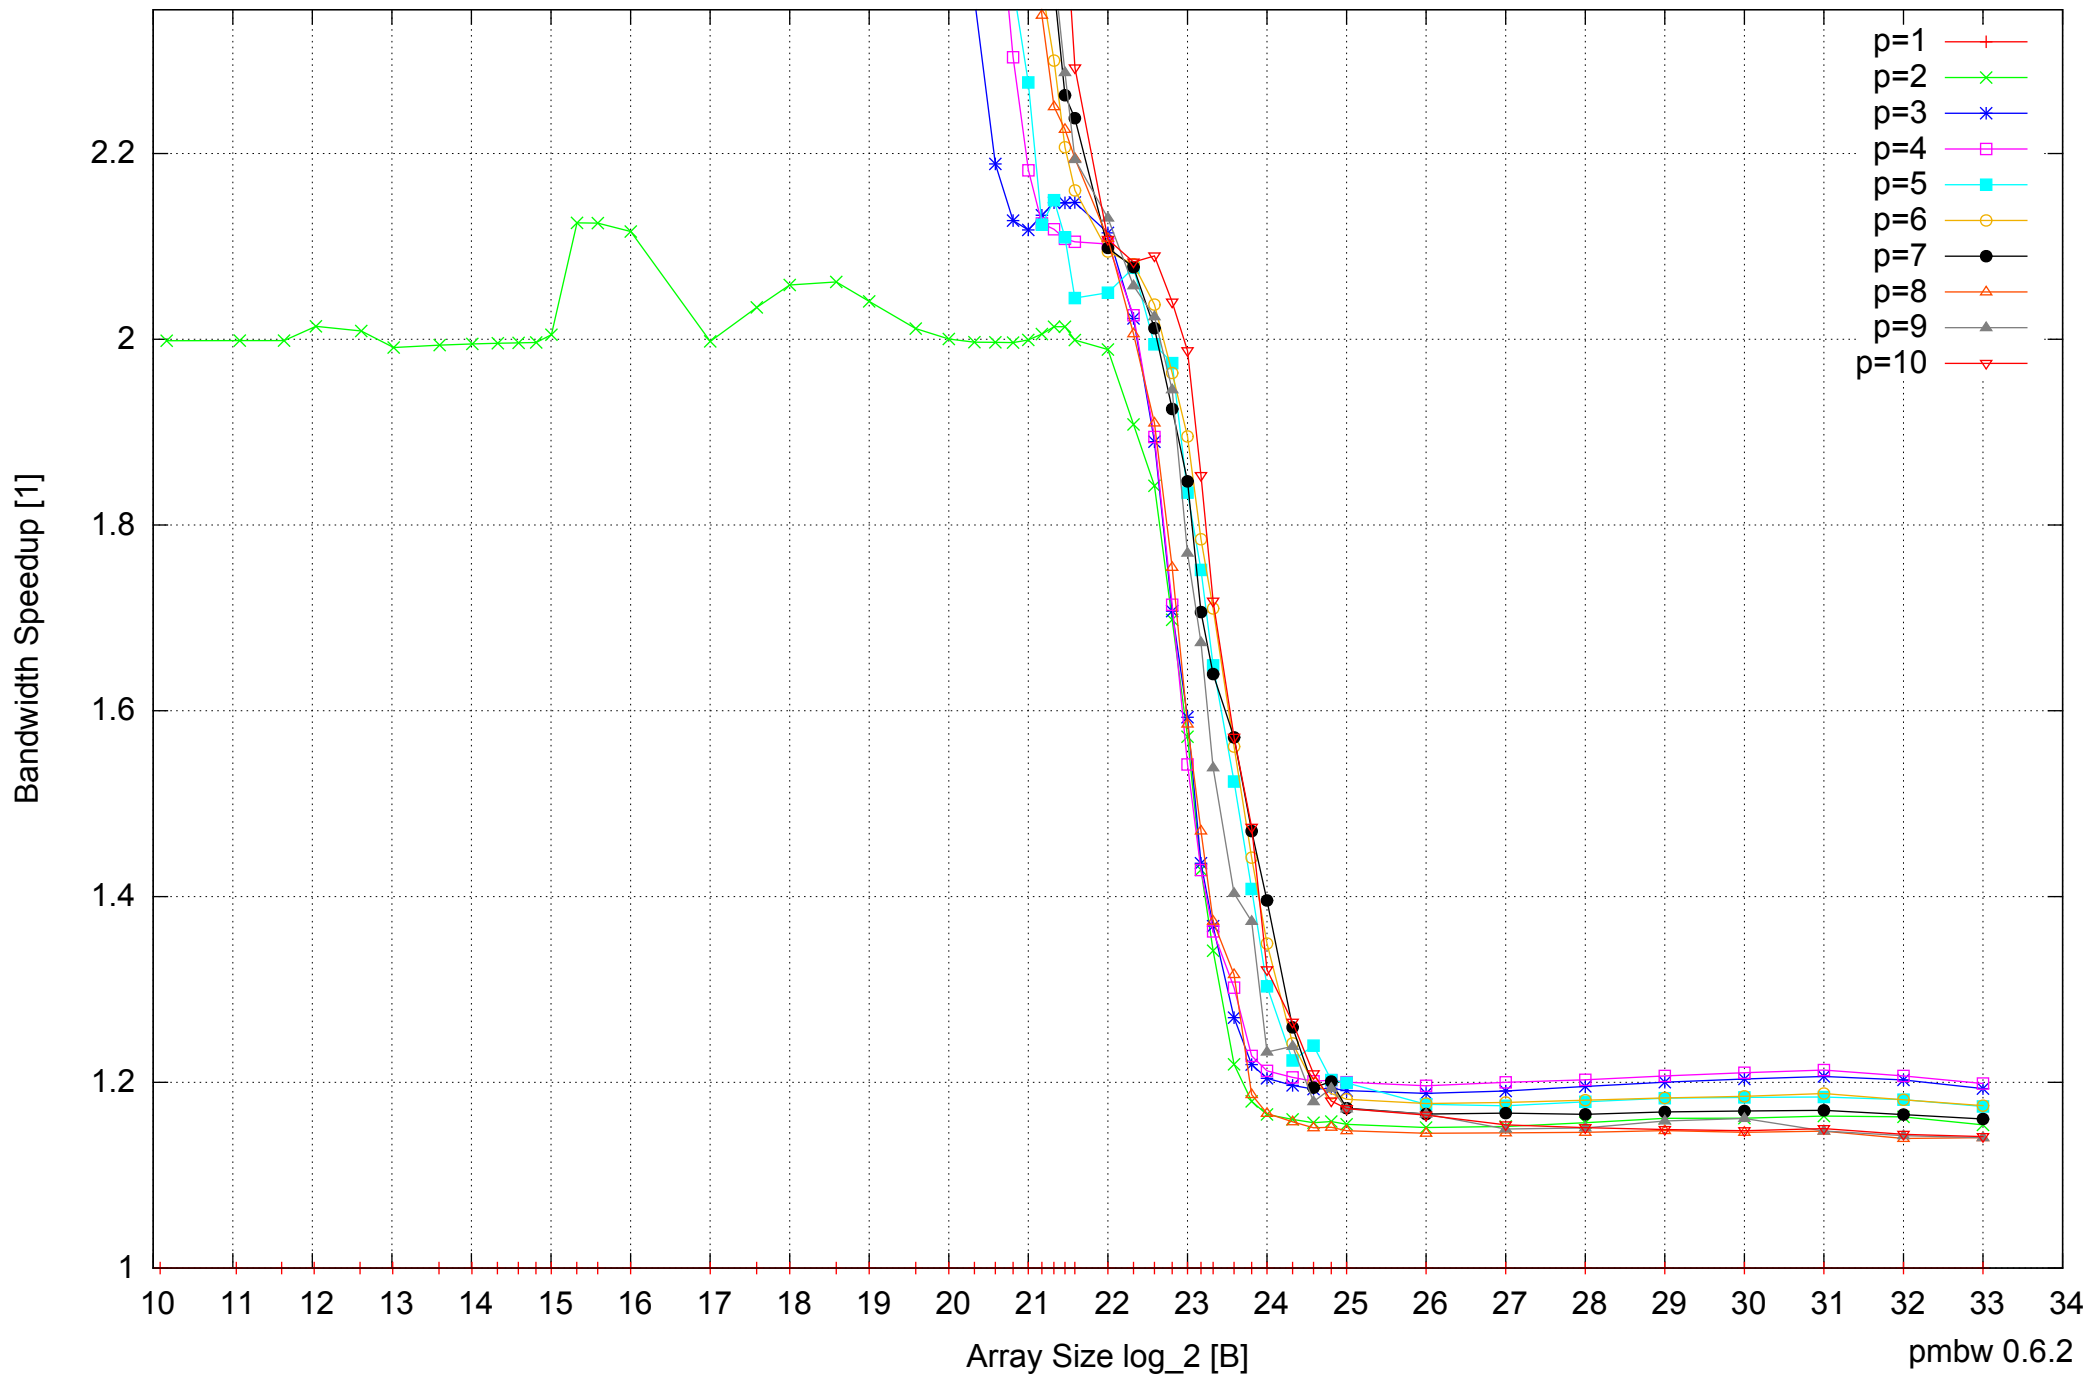

Array Size log<sub>2</sub> [B]

pmbw 0.6.2

Intel Core i7-920 12GB - Speedup of Parallel Memory Bandwidth - ScanRead64IndexUnrollLoop

Intel Core i7-920 12GB - Speedup of Parallel Memory Bandwidth (enlarged) - ScanRead64IndexUnrollLoop

Intel Core i7-920 12GB - Speedup of Parallel Memory Bandwidth (enlarged) - ScanWrite32PtrSimpleLoop

Intel Core i7-920 12GB - Speedup of Parallel Memory Bandwidth (enlarged) - ScanWrite32PtrUnrollLoop

Intel Core i7-920 12GB - Parallel Memory Bandwidth - ScanRead32PtrSimpleLoop

Intel Core i7-920 12GB - Parallel Memory Access Time - ScanRead32PtrSimpleLoop

Intel Core i7-920 12GB - Speedup of Parallel Memory Bandwidth - ScanRead32PtrSimpleLoop

Intel Core i7-920 12GB - Parallel Memory Access Time - ScanRead32PtrUnrollLoop