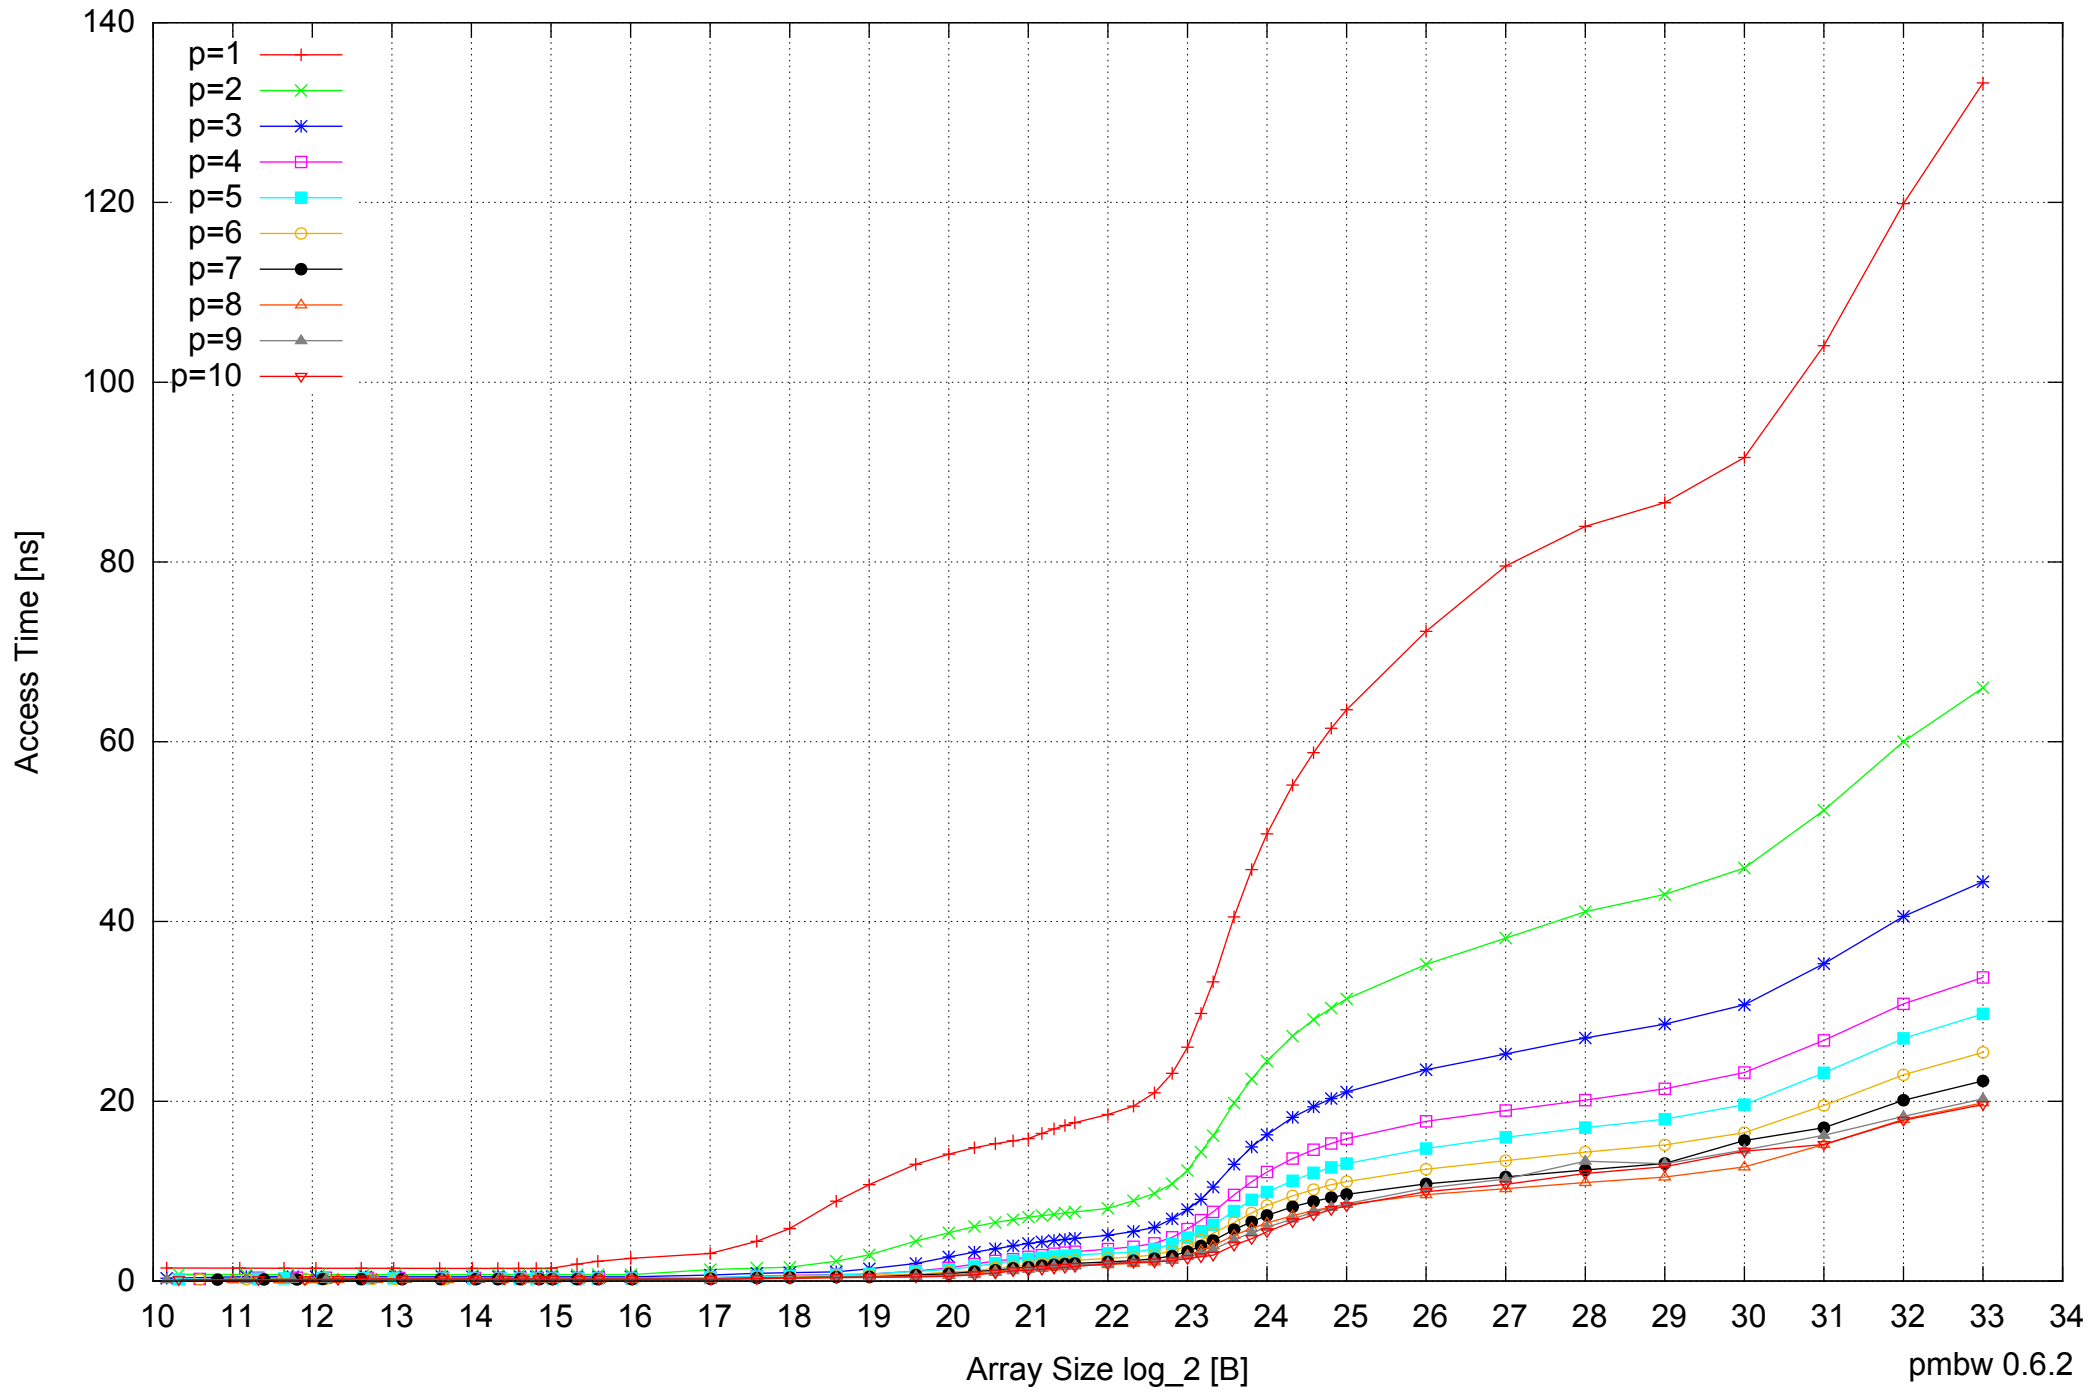

Intel Core i7-920 12GB - Parallel Memory Access Time - ScanRead32PtrSimpleLoop

Intel Core i7-920 12GB - Speedup of Parallel Memory Bandwidth - ScanRead32PtrSimpleLoop

Intel Core i7-920 12GB - Parallel Memory Access Time - ScanRead32PtrUnrollLoop

Intel Core i7-920 12GB - Speedup of Parallel Memory Bandwidth - ScanRead32PtrUnrollLoop

Intel Core i7-920 12GB - Speedup of Parallel Memory Bandwidth (enlarged) - ScanRead32PtrUnrollLoop

Intel Core i7-920 12GB - Parallel Memory Bandwidth - PermRead64SimpleLoop

Intel Core i7-920 12GB - Parallel Memory Access Time - PermRead64SimpleLoop

Intel Core i7-920 12GB - Speedup of Parallel Memory Bandwidth - PermRead64SimpleLoop

Intel Core i7-920 12GB - Speedup of Parallel Memory Bandwidth (enlarged) - PermRead64SimpleLoop