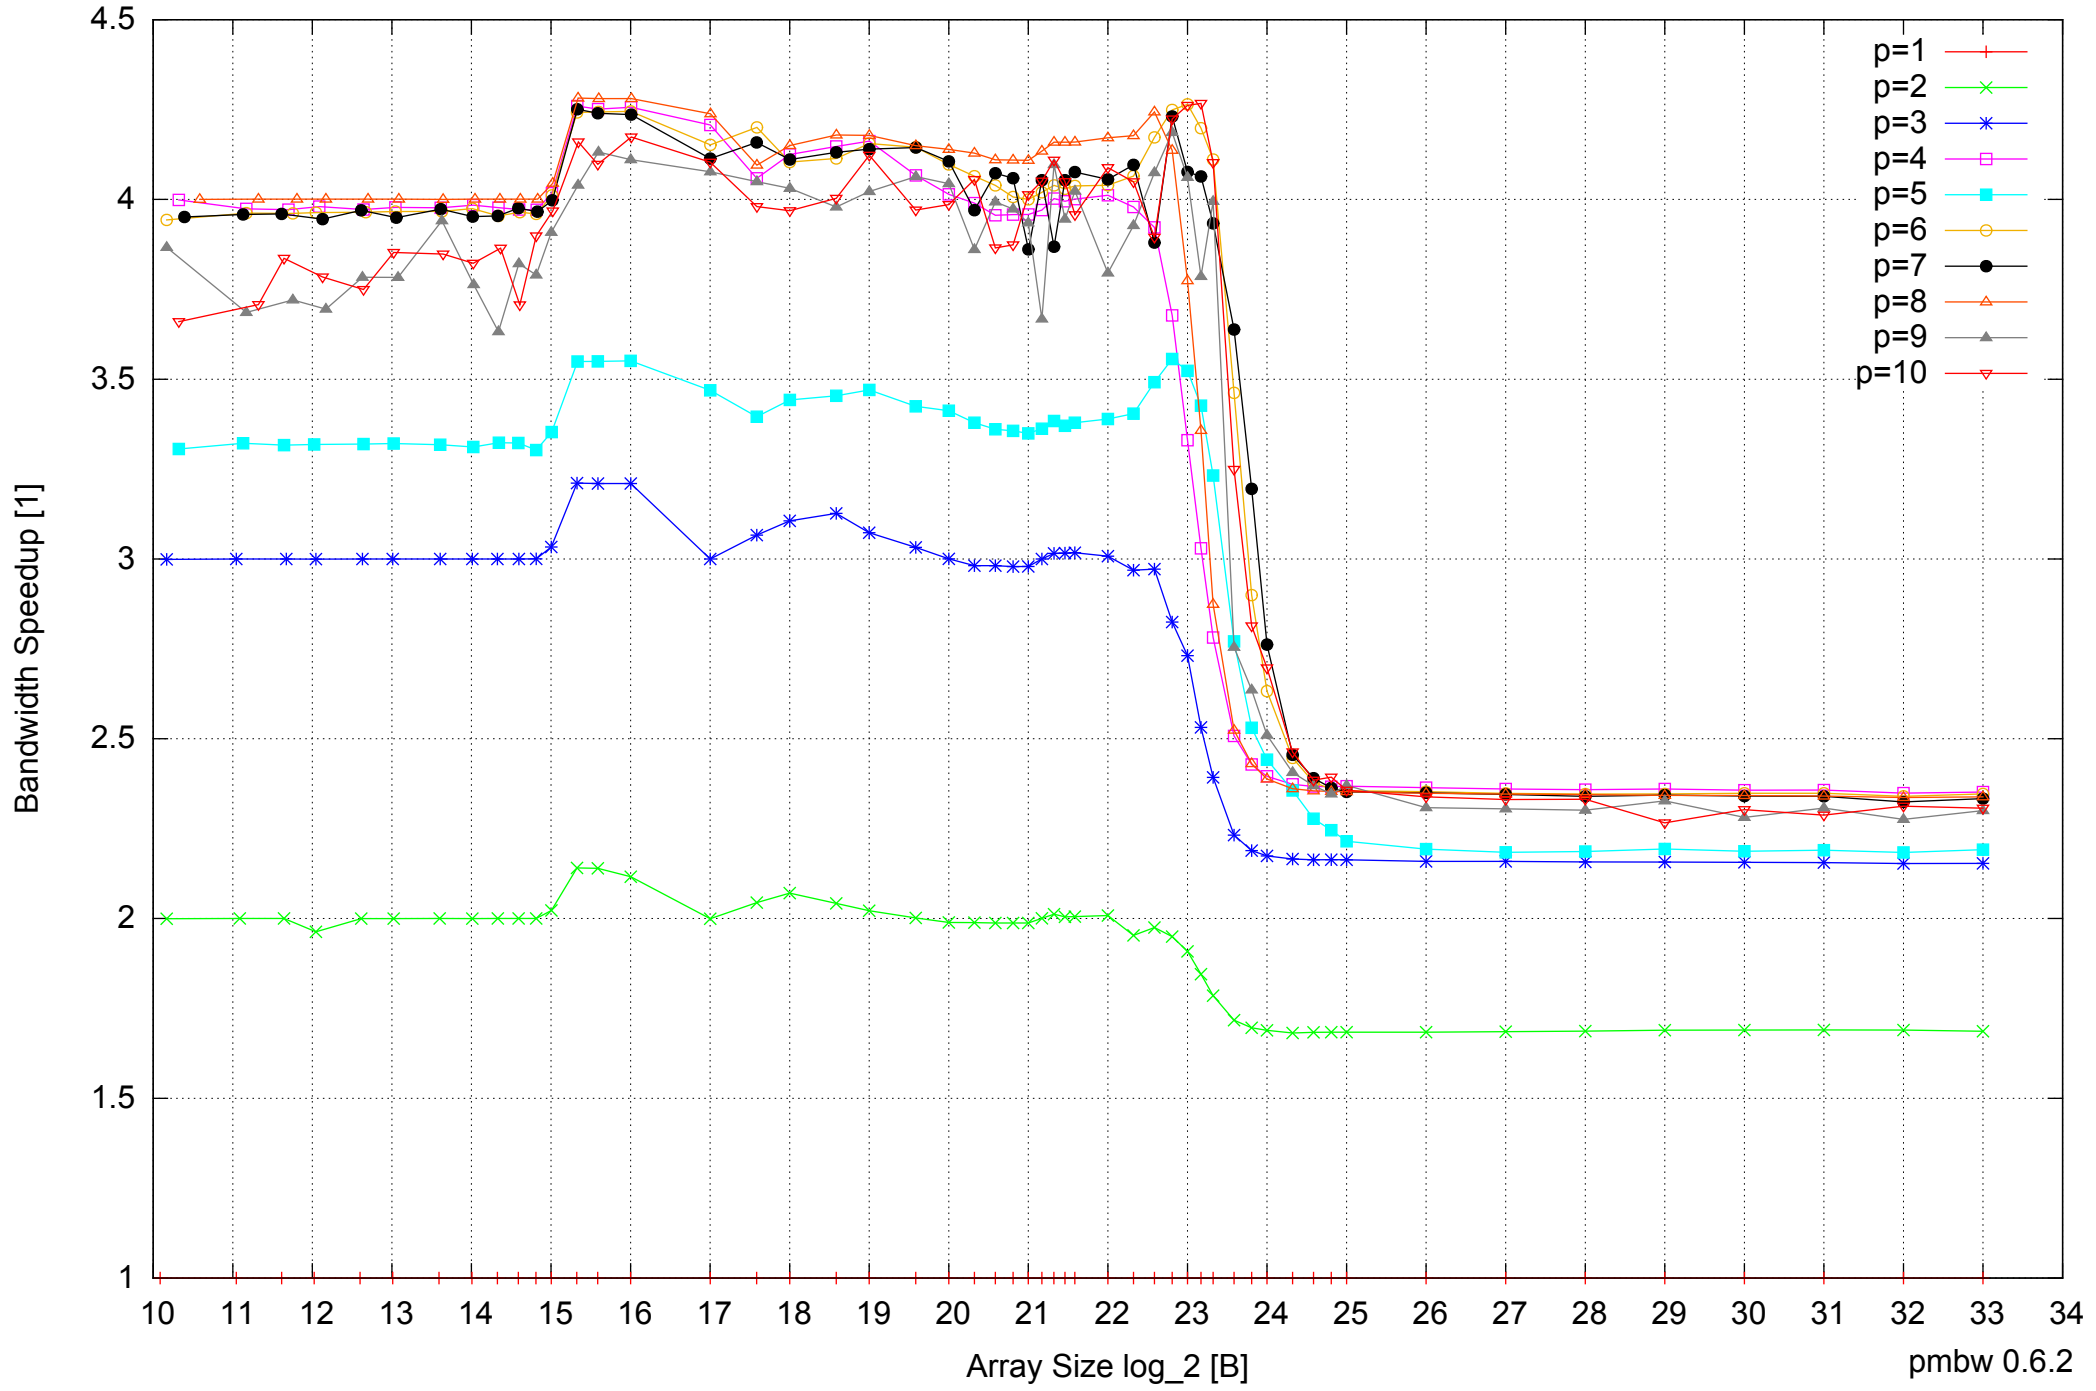

Intel Core i7-920 12GB - Speedup of Parallel Memory Bandwidth (enlarged) - ScanWrite32PtrSimpleLoop

Intel Core i7-920 12GB - Speedup of Parallel Memory Bandwidth (enlarged) - ScanWrite32PtrUnrollLoop

Intel Core i7-920 12GB - Parallel Memory Bandwidth - ScanRead32PtrSimpleLoop

Intel Core i7-920 12GB - Parallel Memory Access Time - ScanRead32PtrSimpleLoop

Intel Core i7-920 12GB - Speedup of Parallel Memory Bandwidth - ScanRead32PtrSimpleLoop

Intel Core i7-920 12GB - Parallel Memory Access Time - ScanRead32PtrUnrollLoop

Intel Core i7-920 12GB - Speedup of Parallel Memory Bandwidth - ScanRead32PtrUnrollLoop

Intel Core i7-920 12GB - Speedup of Parallel Memory Bandwidth (enlarged) - ScanRead32PtrUnrollLoop

Intel Core i7-920 12GB - Parallel Memory Bandwidth - PermRead64SimpleLoop

Intel Core i7-920 12GB - Parallel Memory Access Time - PermRead64SimpleLoop

Intel Core i7-920 12GB - Speedup of Parallel Memory Bandwidth - PermRead64SimpleLoop

Intel Core i7-920 12GB - Speedup of Parallel Memory Bandwidth (enlarged) - PermRead64SimpleLoop