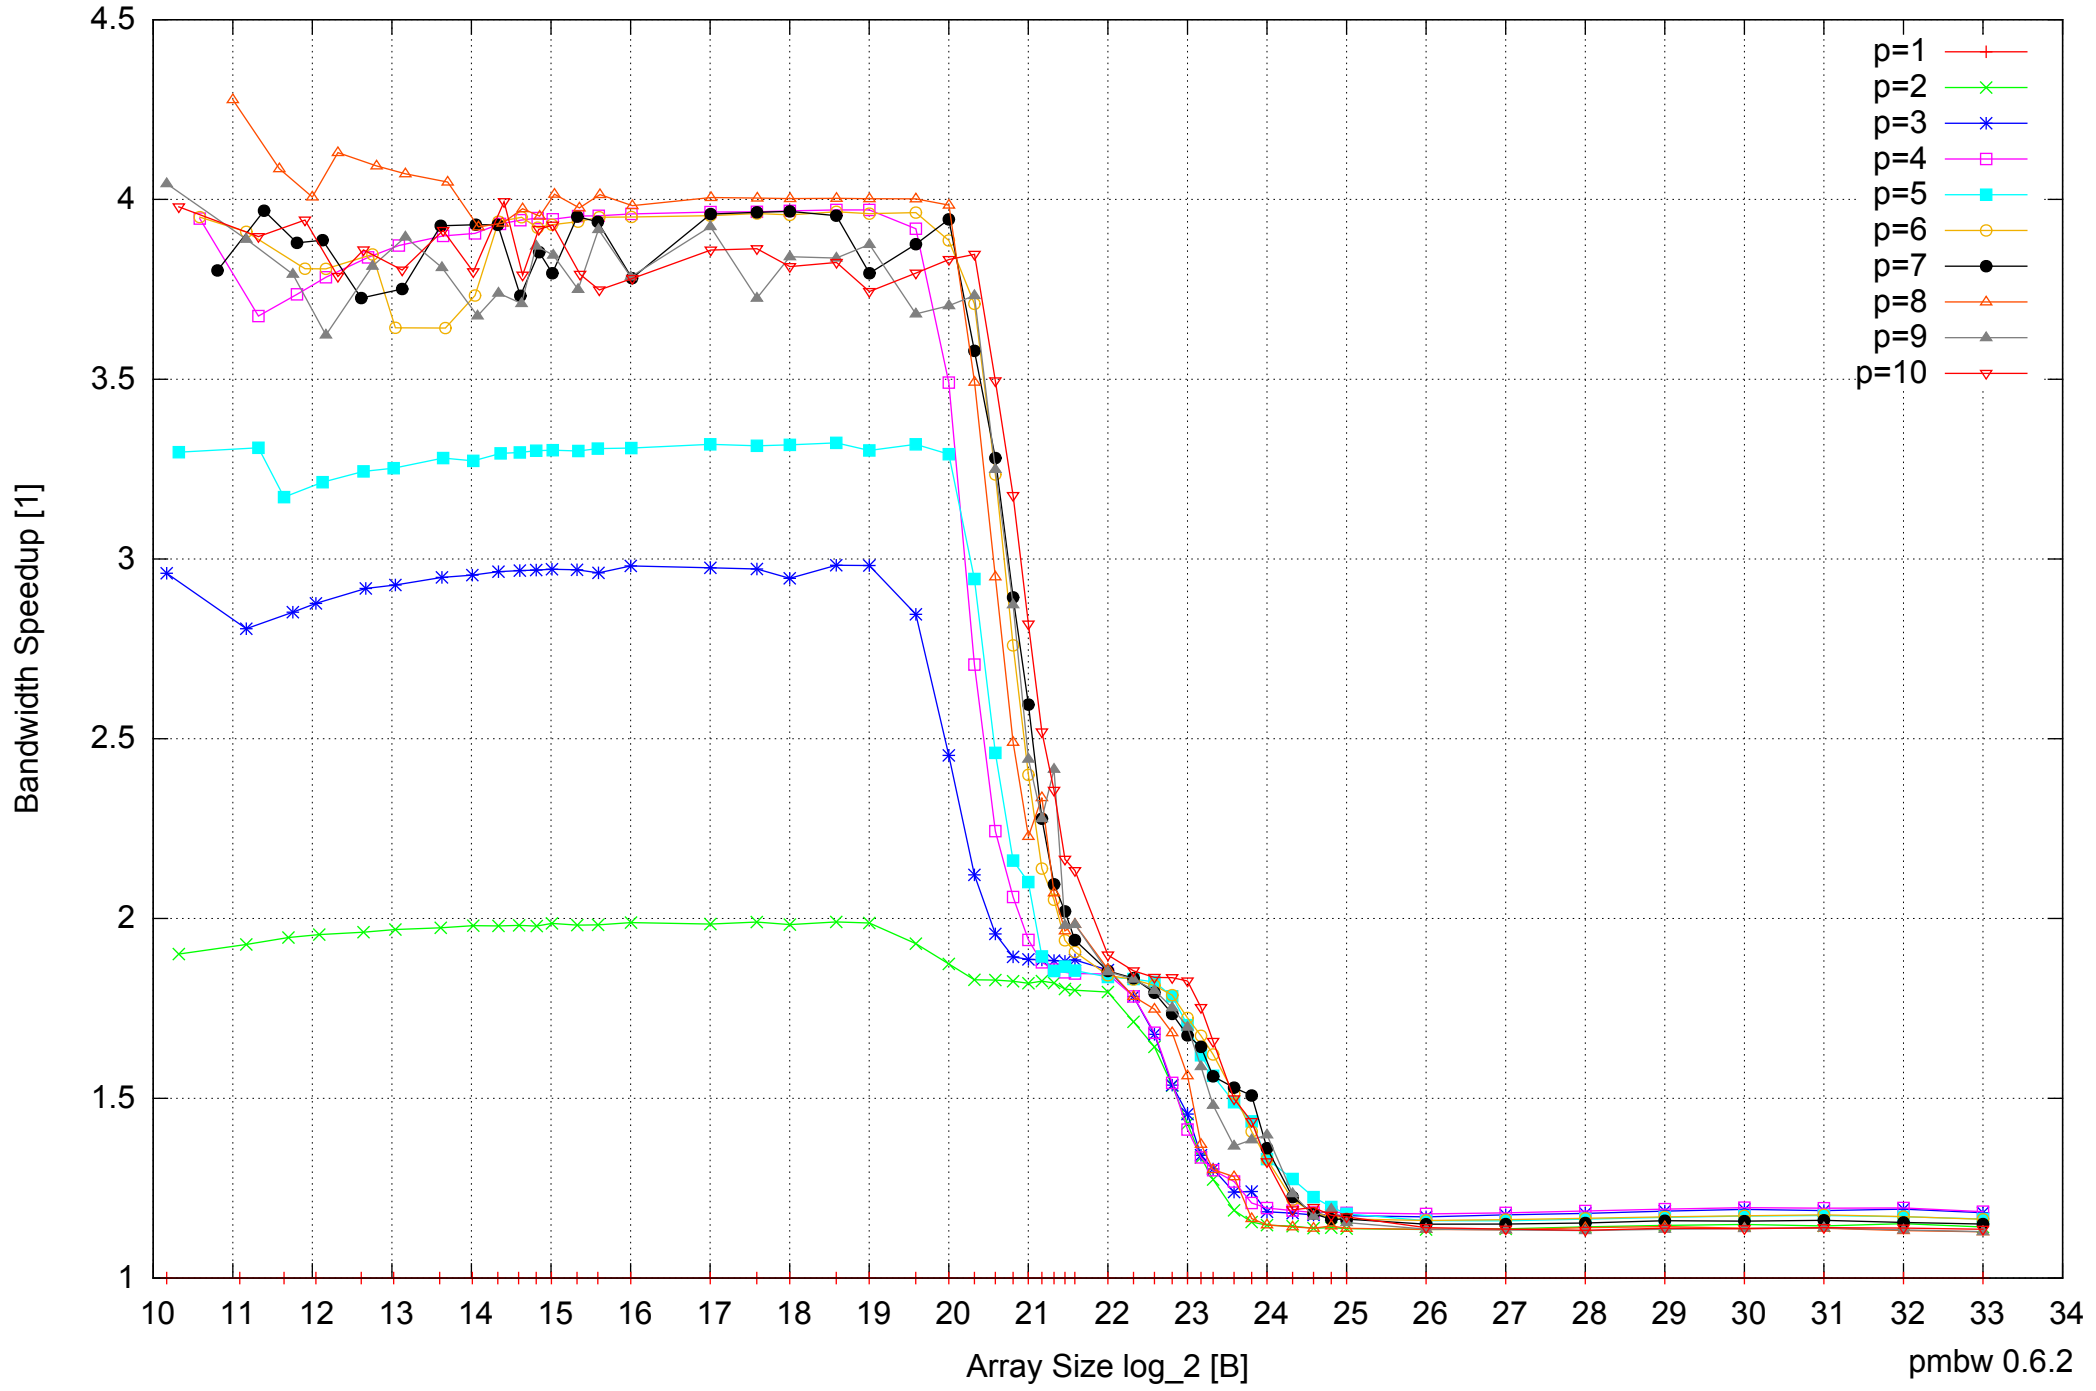

Intel Core i7-920 12GB - Speedup of Parallel Memory Bandwidth (enlarged) - ScanWrite64PtrUnrollLoop

Intel Core i7-920 12GB - Speedup of Parallel Memory Bandwidth - ScanRead64PtrSimpleLoop

Intel Core i7-920 12GB - Speedup of Parallel Memory Bandwidth (enlarged) - ScanRead64PtrSimpleLoop

Intel Core i7-920 12GB - Parallel Memory Bandwidth - ScanRead64PtrUnrollLoop

Intel Core i7-920 12GB - Speedup of Parallel Memory Bandwidth - ScanRead64PtrUnrollLoop

Intel Core i7-920 12GB - Parallel Memory Access Time - ScanWrite64IndexSimpleLoop

Intel Core i7-920 12GB - Speedup of Parallel Memory Bandwidth - ScanWrite64IndexSimpleLoop

Intel Core i7-920 12GB - Parallel Memory Bandwidth - ScanWrite64IndexUnrollLoop

Intel Core i7-920 12GB - Parallel Memory Bandwidth - ScanRead64IndexSimpleLoop

Intel Core i7-920 12GB - Parallel Memory Access Time - ScanRead64IndexSimpleLoop

Intel Core i7-920 12GB - Speedup of Parallel Memory Bandwidth - ScanRead64IndexSimpleLoop

Intel Core i7-920 12GB - Parallel Memory Access Time - ScanRead64IndexUnrollLoop