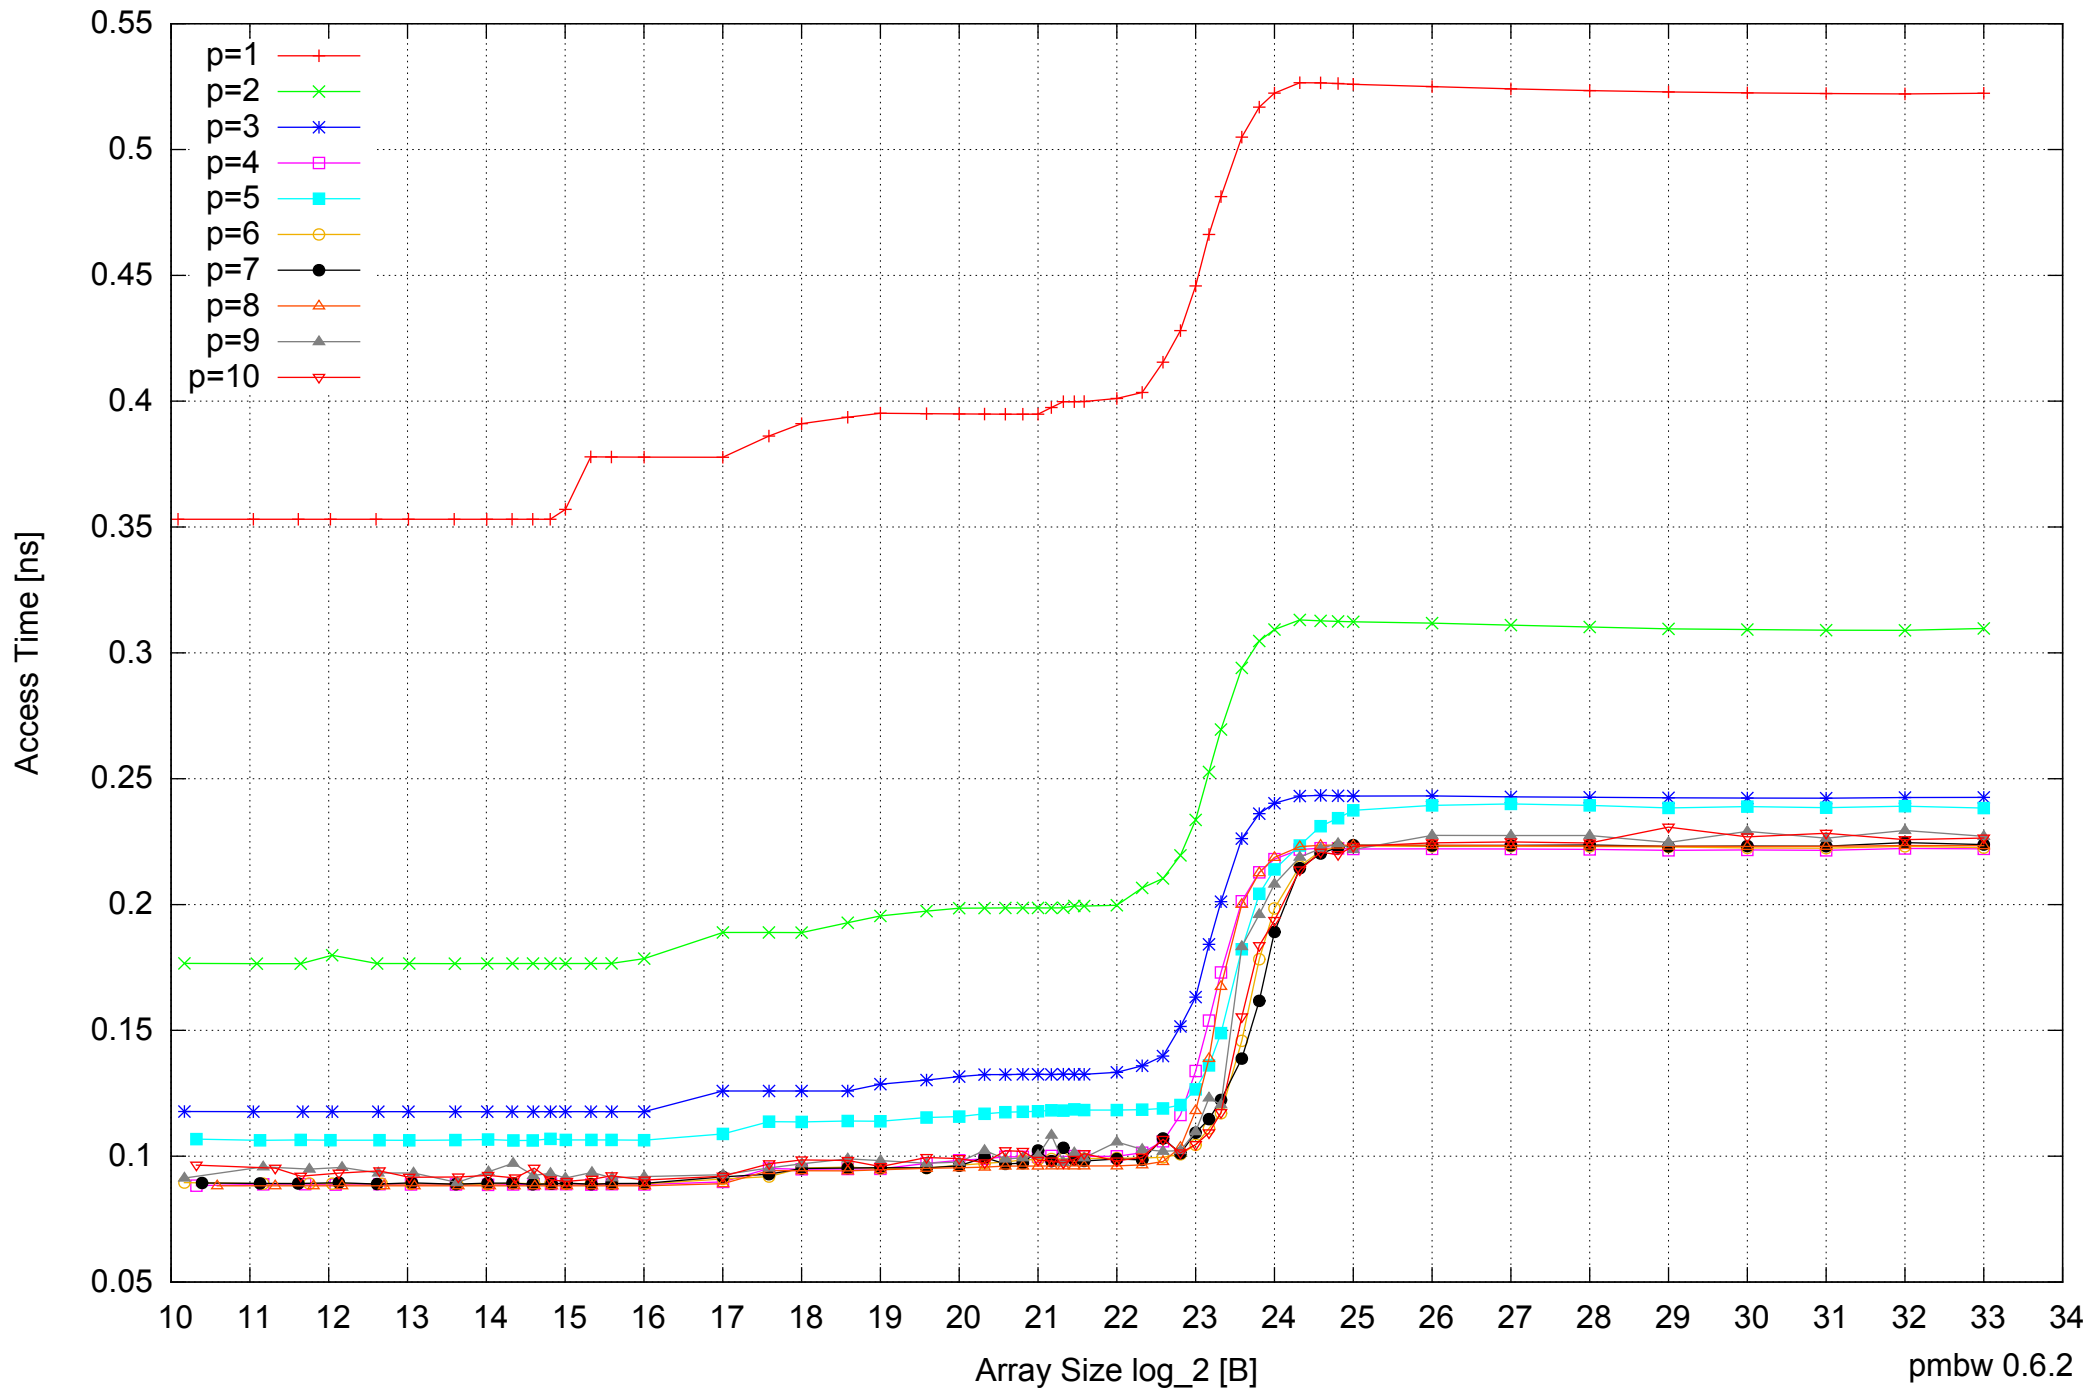

Intel Core i7-920 12GB - Speedup of Parallel Memory Bandwidth (enlarged) - ScanWrite32PtrSimpleLoop

Intel Core i7-920 12GB - Speedup of Parallel Memory Bandwidth (enlarged) - ScanWrite32PtrUnrollLoop

Intel Core i7-920 12GB - Parallel Memory Bandwidth - ScanRead32PtrSimpleLoop

Intel Core i7-920 12GB - Parallel Memory Access Time - ScanRead32PtrSimpleLoop

Intel Core i7-920 12GB - Speedup of Parallel Memory Bandwidth - ScanRead32PtrSimpleLoop

Intel Core i7-920 12GB - Parallel Memory Access Time - ScanRead32PtrUnrollLoop

Intel Core i7-920 12GB - Speedup of Parallel Memory Bandwidth - ScanRead32PtrUnrollLoop

Intel Core i7-920 12GB - Speedup of Parallel Memory Bandwidth (enlarged) - ScanRead32PtrUnrollLoop

Intel Core i7-920 12GB - Parallel Memory Bandwidth - PermRead64SimpleLoop

Intel Core i7-920 12GB - Parallel Memory Access Time - PermRead64SimpleLoop

Intel Core i7-920 12GB - Speedup of Parallel Memory Bandwidth - PermRead64SimpleLoop

Intel Core i7-920 12GB - Speedup of Parallel Memory Bandwidth (enlarged) - PermRead64SimpleLoop