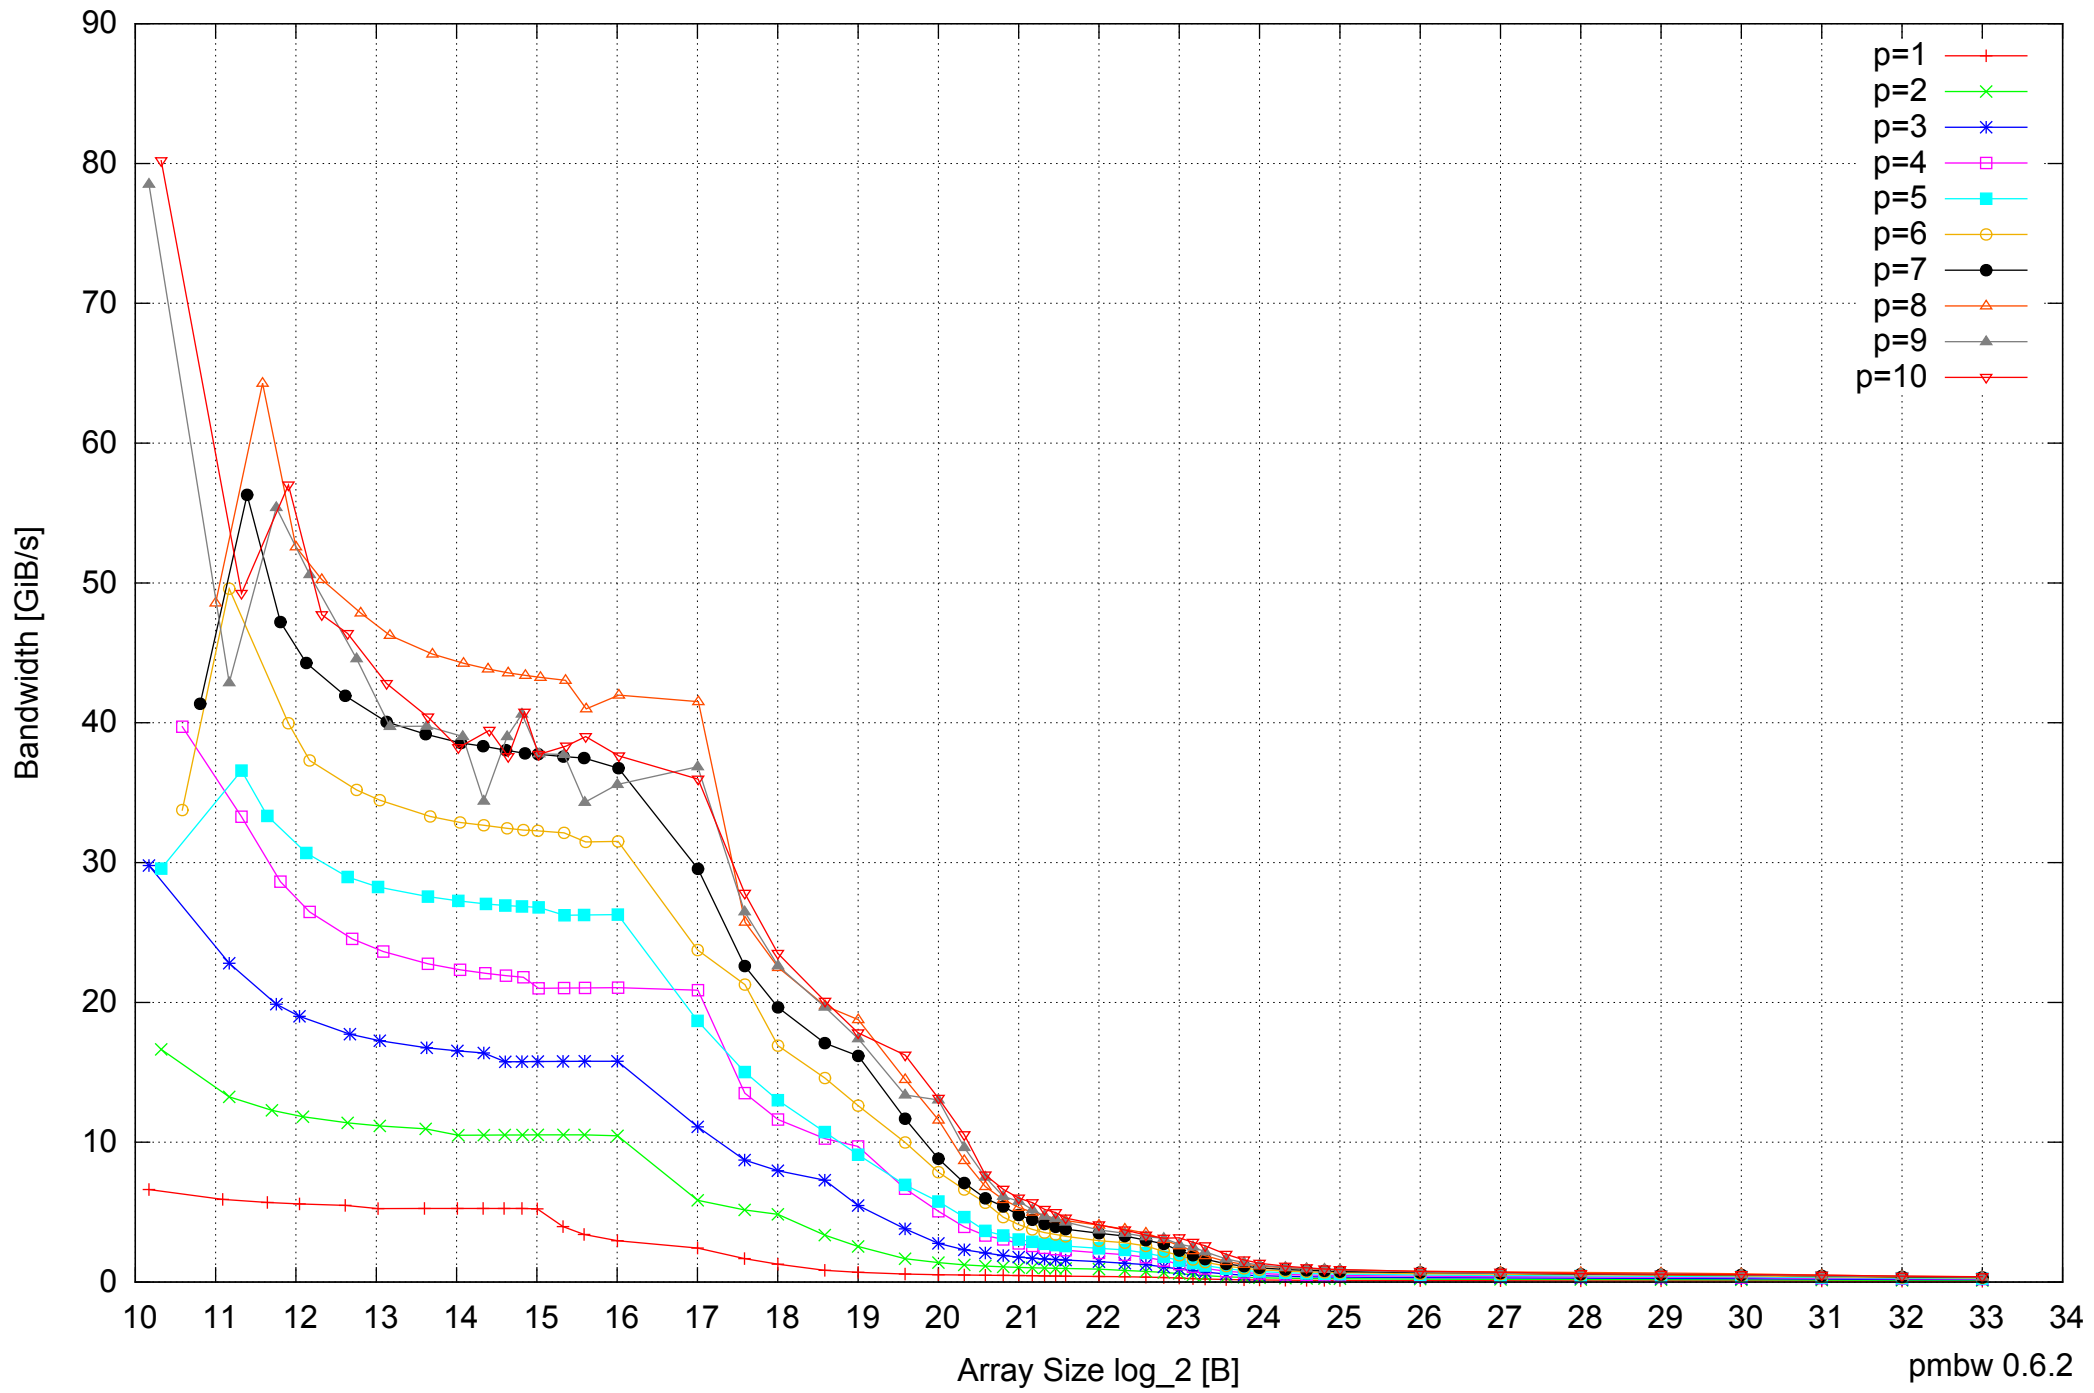

Intel Core i7-920 12GB - Speedup of Parallel Memory Bandwidth - ScanRead32PtrUnrollLoop

Intel Core i7-920 12GB - Speedup of Parallel Memory Bandwidth (enlarged) - ScanRead32PtrUnrollLoop

Intel Core i7-920 12GB - Parallel Memory Bandwidth - PermRead64SimpleLoop

Intel Core i7-920 12GB - Parallel Memory Access Time - PermRead64SimpleLoop

Intel Core i7-920 12GB - Speedup of Parallel Memory Bandwidth - PermRead64SimpleLoop

Intel Core i7-920 12GB - Speedup of Parallel Memory Bandwidth (enlarged) - PermRead64SimpleLoop

Intel Core i7-920 12GB - Parallel Memory Bandwidth - PermRead64UnrollLoop

Intel Core i7-920 12GB - Speedup of Parallel Memory Bandwidth - PermRead64UnrollLoop

Intel Core i7-920 12GB - Speedup of Parallel Memory Bandwidth (enlarged) - PermRead64UnrollLoop