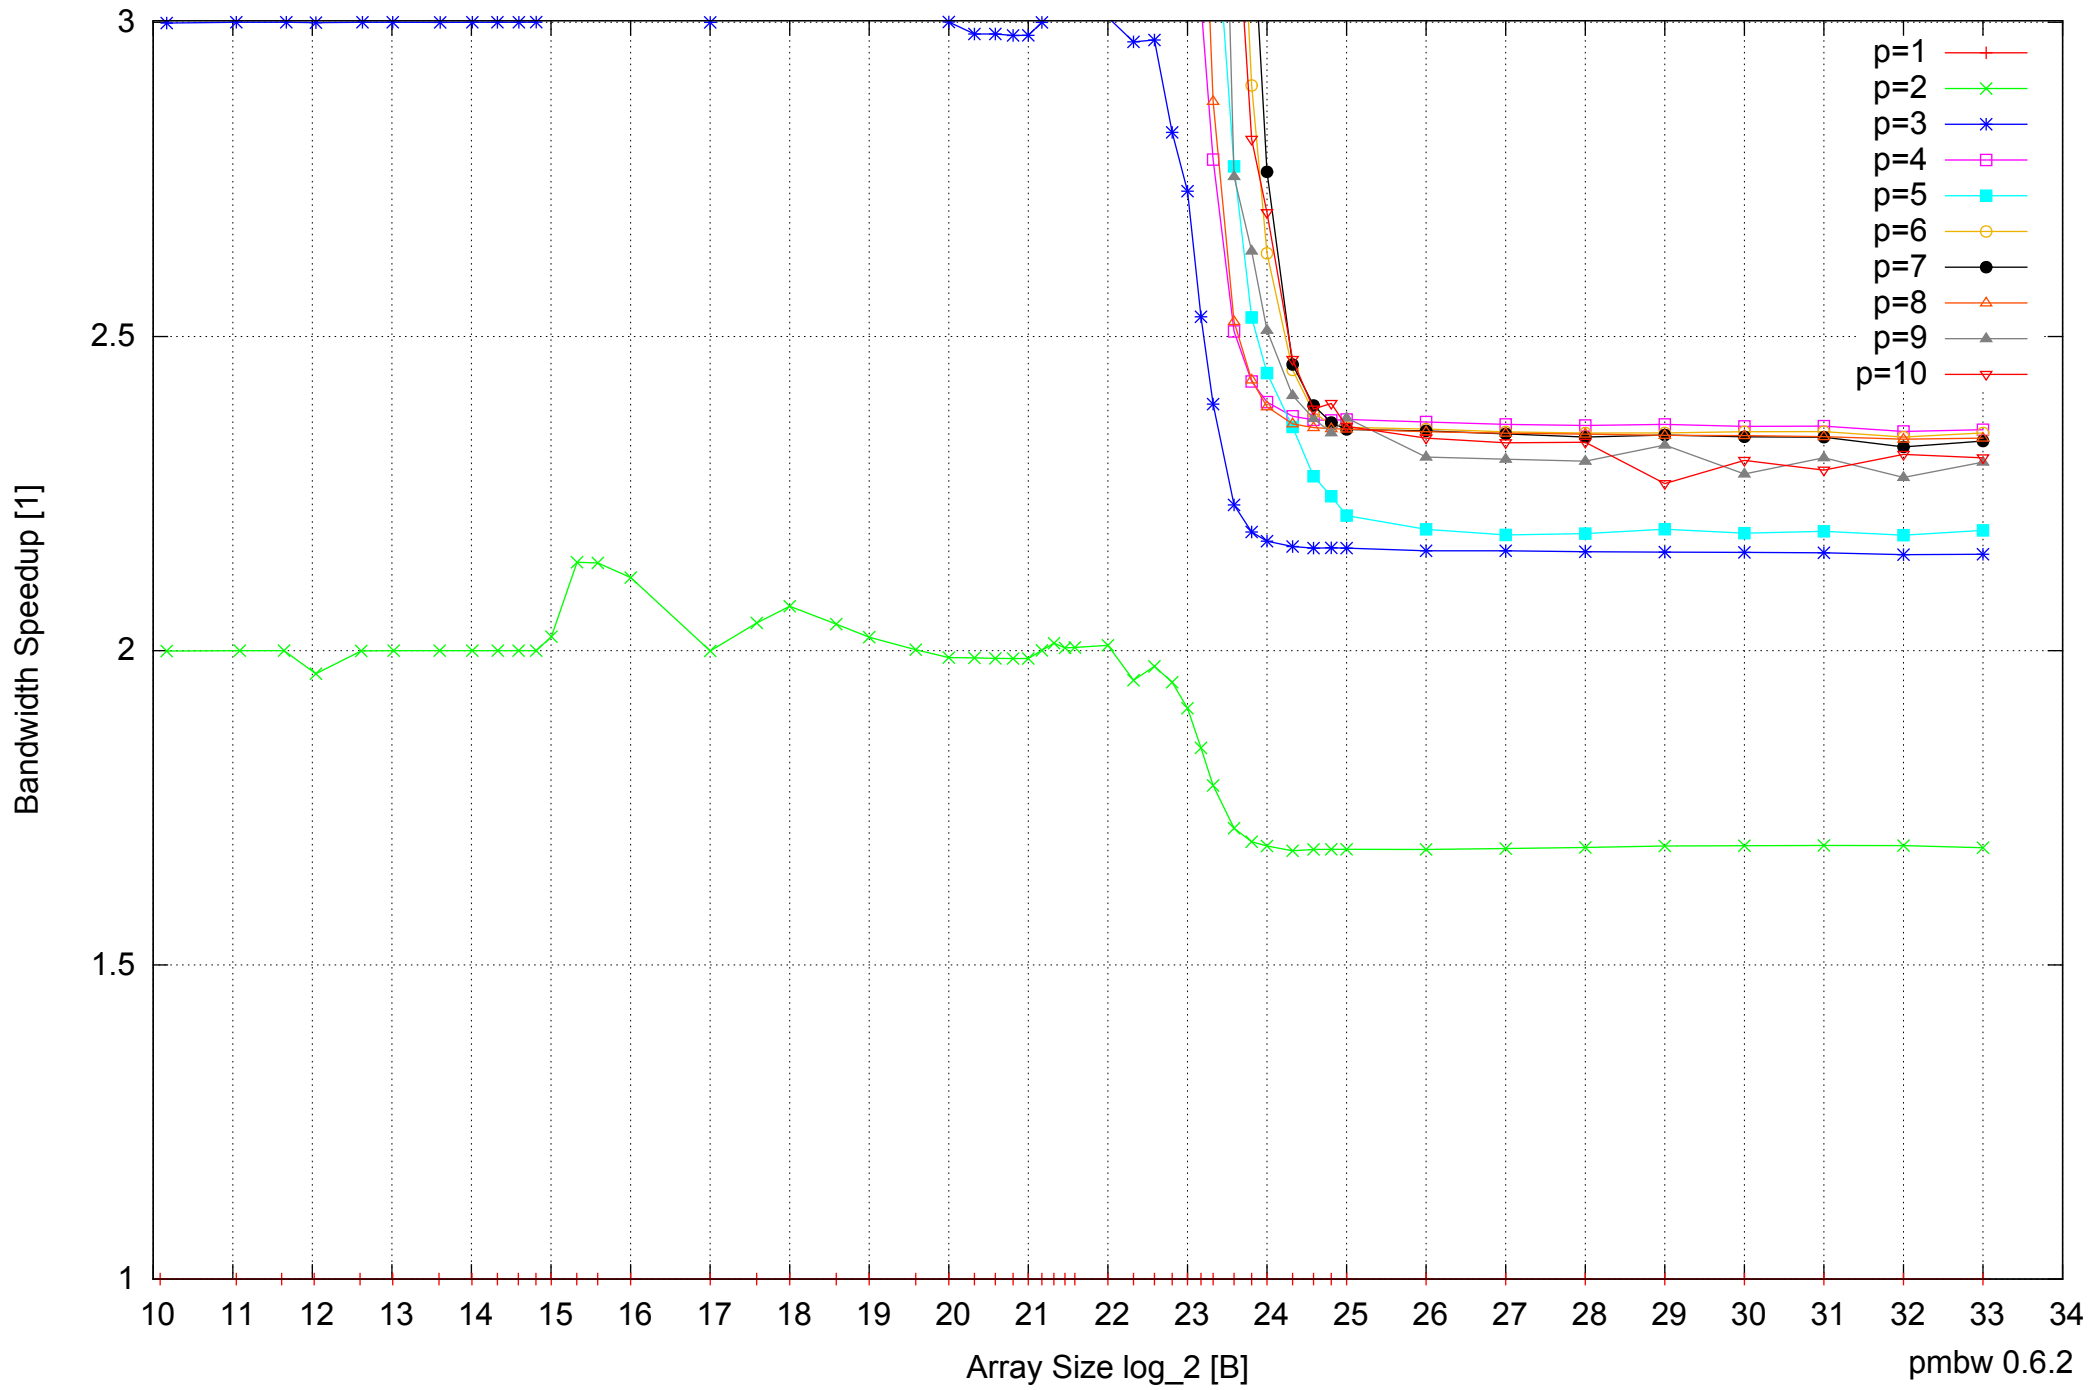

Intel Core i7-920 12GB - Speedup of Parallel Memory Bandwidth (enlarged) - ScanWrite32PtrSimpleLoop

Intel Core i7-920 12GB - Speedup of Parallel Memory Bandwidth (enlarged) - ScanWrite32PtrUnrollLoop

Intel Core i7-920 12GB - Parallel Memory Bandwidth - ScanRead32PtrSimpleLoop

Intel Core i7-920 12GB - Parallel Memory Access Time - ScanRead32PtrSimpleLoop

Intel Core i7-920 12GB - Speedup of Parallel Memory Bandwidth - ScanRead32PtrSimpleLoop

Intel Core i7-920 12GB - Parallel Memory Access Time - ScanRead32PtrUnrollLoop

Intel Core i7-920 12GB - Speedup of Parallel Memory Bandwidth - ScanRead32PtrUnrollLoop

Intel Core i7-920 12GB - Speedup of Parallel Memory Bandwidth (enlarged) - ScanRead32PtrUnrollLoop

Intel Core i7-920 12GB - Parallel Memory Bandwidth - PermRead64SimpleLoop

Intel Core i7-920 12GB - Parallel Memory Access Time - PermRead64SimpleLoop

Intel Core i7-920 12GB - Speedup of Parallel Memory Bandwidth - PermRead64SimpleLoop

Intel Core i7-920 12GB - Speedup of Parallel Memory Bandwidth (enlarged) - PermRead64SimpleLoop