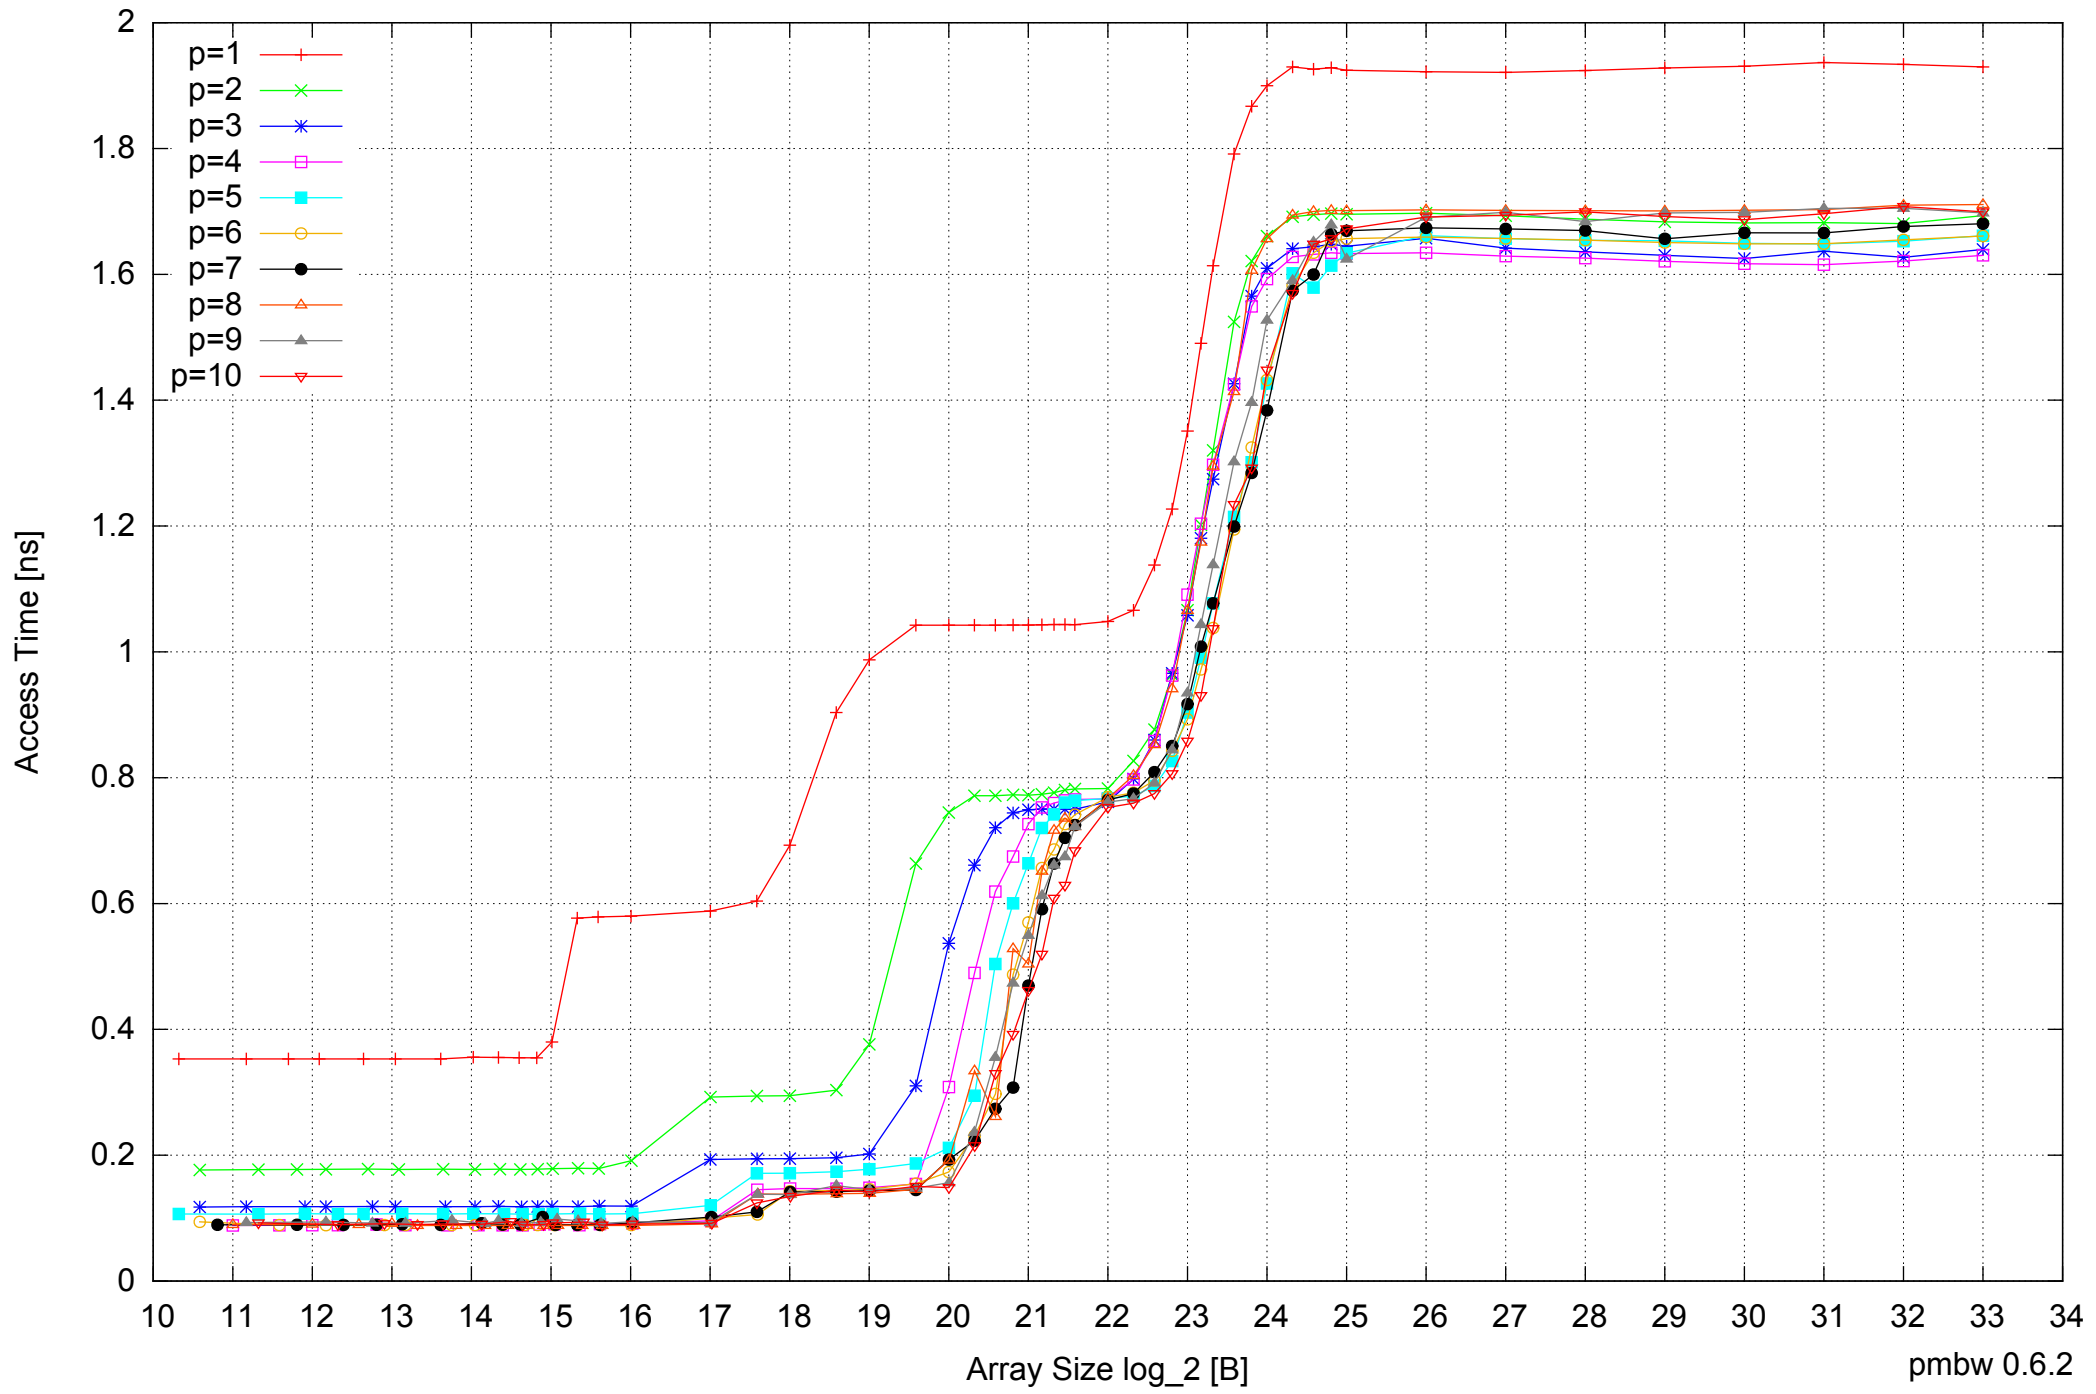

Intel Core i7-920 12GB - One Thread Memory Bandwidth

Intel Core i7-920 12GB - One Thread Memory Latency (Access Time)

Intel Core i7-920 12GB - One Thread Memory Latency (excluding Permutation)

Intel Core i7-920 12GB - One Thread Memory Bandwidth (only 64-bit Reads)

Intel Core i7-920 12GB - Parallel Memory Bandwidth - ScanWrite128PtrSimpleLoop

Intel Core i7-920 12GB - Parallel Memory Access Time - ScanWrite128PtrSimpleLoop

Intel Core i7-920 12GB - Parallel Memory Bandwidth - ScanWrite128PtrUnrollLoop

Intel Core i7-920 12GB - Parallel Memory Access Time - ScanWrite128PtrUnrollLoop

Intel Core i7-920 12GB - Parallel Memory Bandwidth - ScanRead128PtrSimpleLoop

Intel Core i7-920 12GB - Speedup of Parallel Memory Bandwidth (enlarged) - ScanRead128PtrSimpleLoop

Intel Core i7-920 12GB - Speedup of Parallel Memory Bandwidth - ScanWrite64PtrSimpleLoop

Intel Core i7-920 12GB - Parallel Memory Bandwidth - ScanWrite64PtrUnrollLoop

Intel Core i7-920 12GB - Parallel Memory Access Time - ScanWrite64PtrUnrollLoop