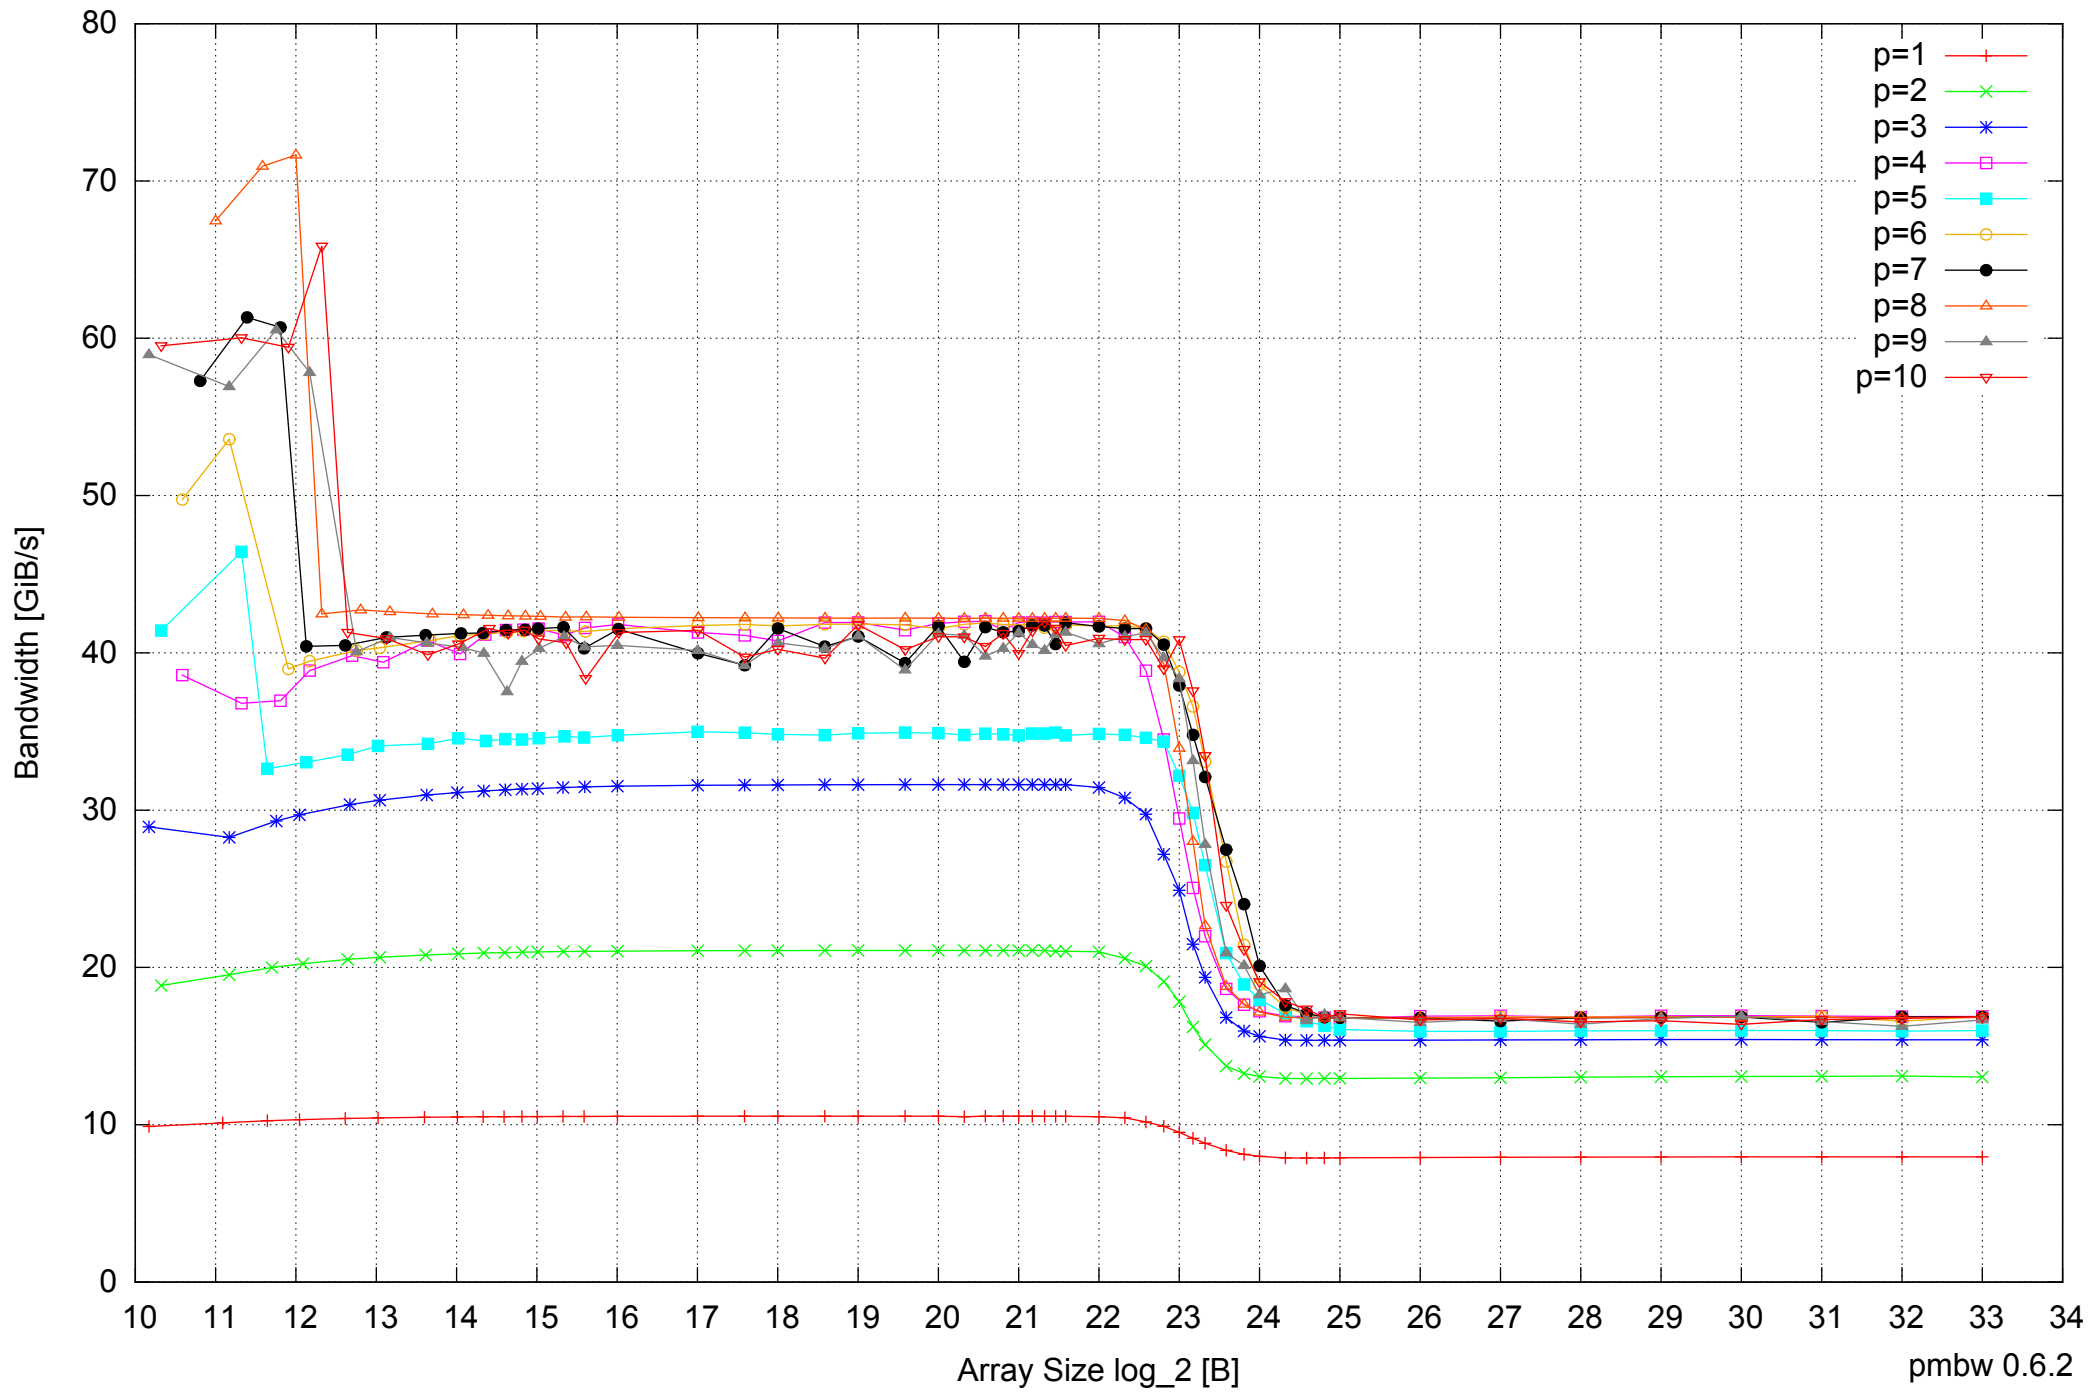

Intel Core i7-920 12GB - Parallel Memory Bandwidth - ScanRead64PtrUnrollLoop

Intel Core i7-920 12GB - Speedup of Parallel Memory Bandwidth - ScanRead64PtrUnrollLoop

Intel Core i7-920 12GB - Parallel Memory Access Time - ScanWrite64IndexSimpleLoop

Intel Core i7-920 12GB - Speedup of Parallel Memory Bandwidth - ScanWrite64IndexSimpleLoop

Intel Core i7-920 12GB - Parallel Memory Bandwidth - ScanWrite64IndexUnrollLoop

Intel Core i7-920 12GB - Parallel Memory Bandwidth - ScanRead64IndexSimpleLoop

Intel Core i7-920 12GB - Parallel Memory Access Time - ScanRead64IndexSimpleLoop

Intel Core i7-920 12GB - Speedup of Parallel Memory Bandwidth - ScanRead64IndexSimpleLoop

Intel Core i7-920 12GB - Parallel Memory Access Time - ScanRead64IndexUnrollLoop

Array Size log<sub>2</sub> [B]

pmbw 0.6.2

Intel Core i7-920 12GB - Speedup of Parallel Memory Bandwidth - ScanRead64IndexUnrollLoop

Intel Core i7-920 12GB - Speedup of Parallel Memory Bandwidth (enlarged) - ScanRead64IndexUnrollLoop