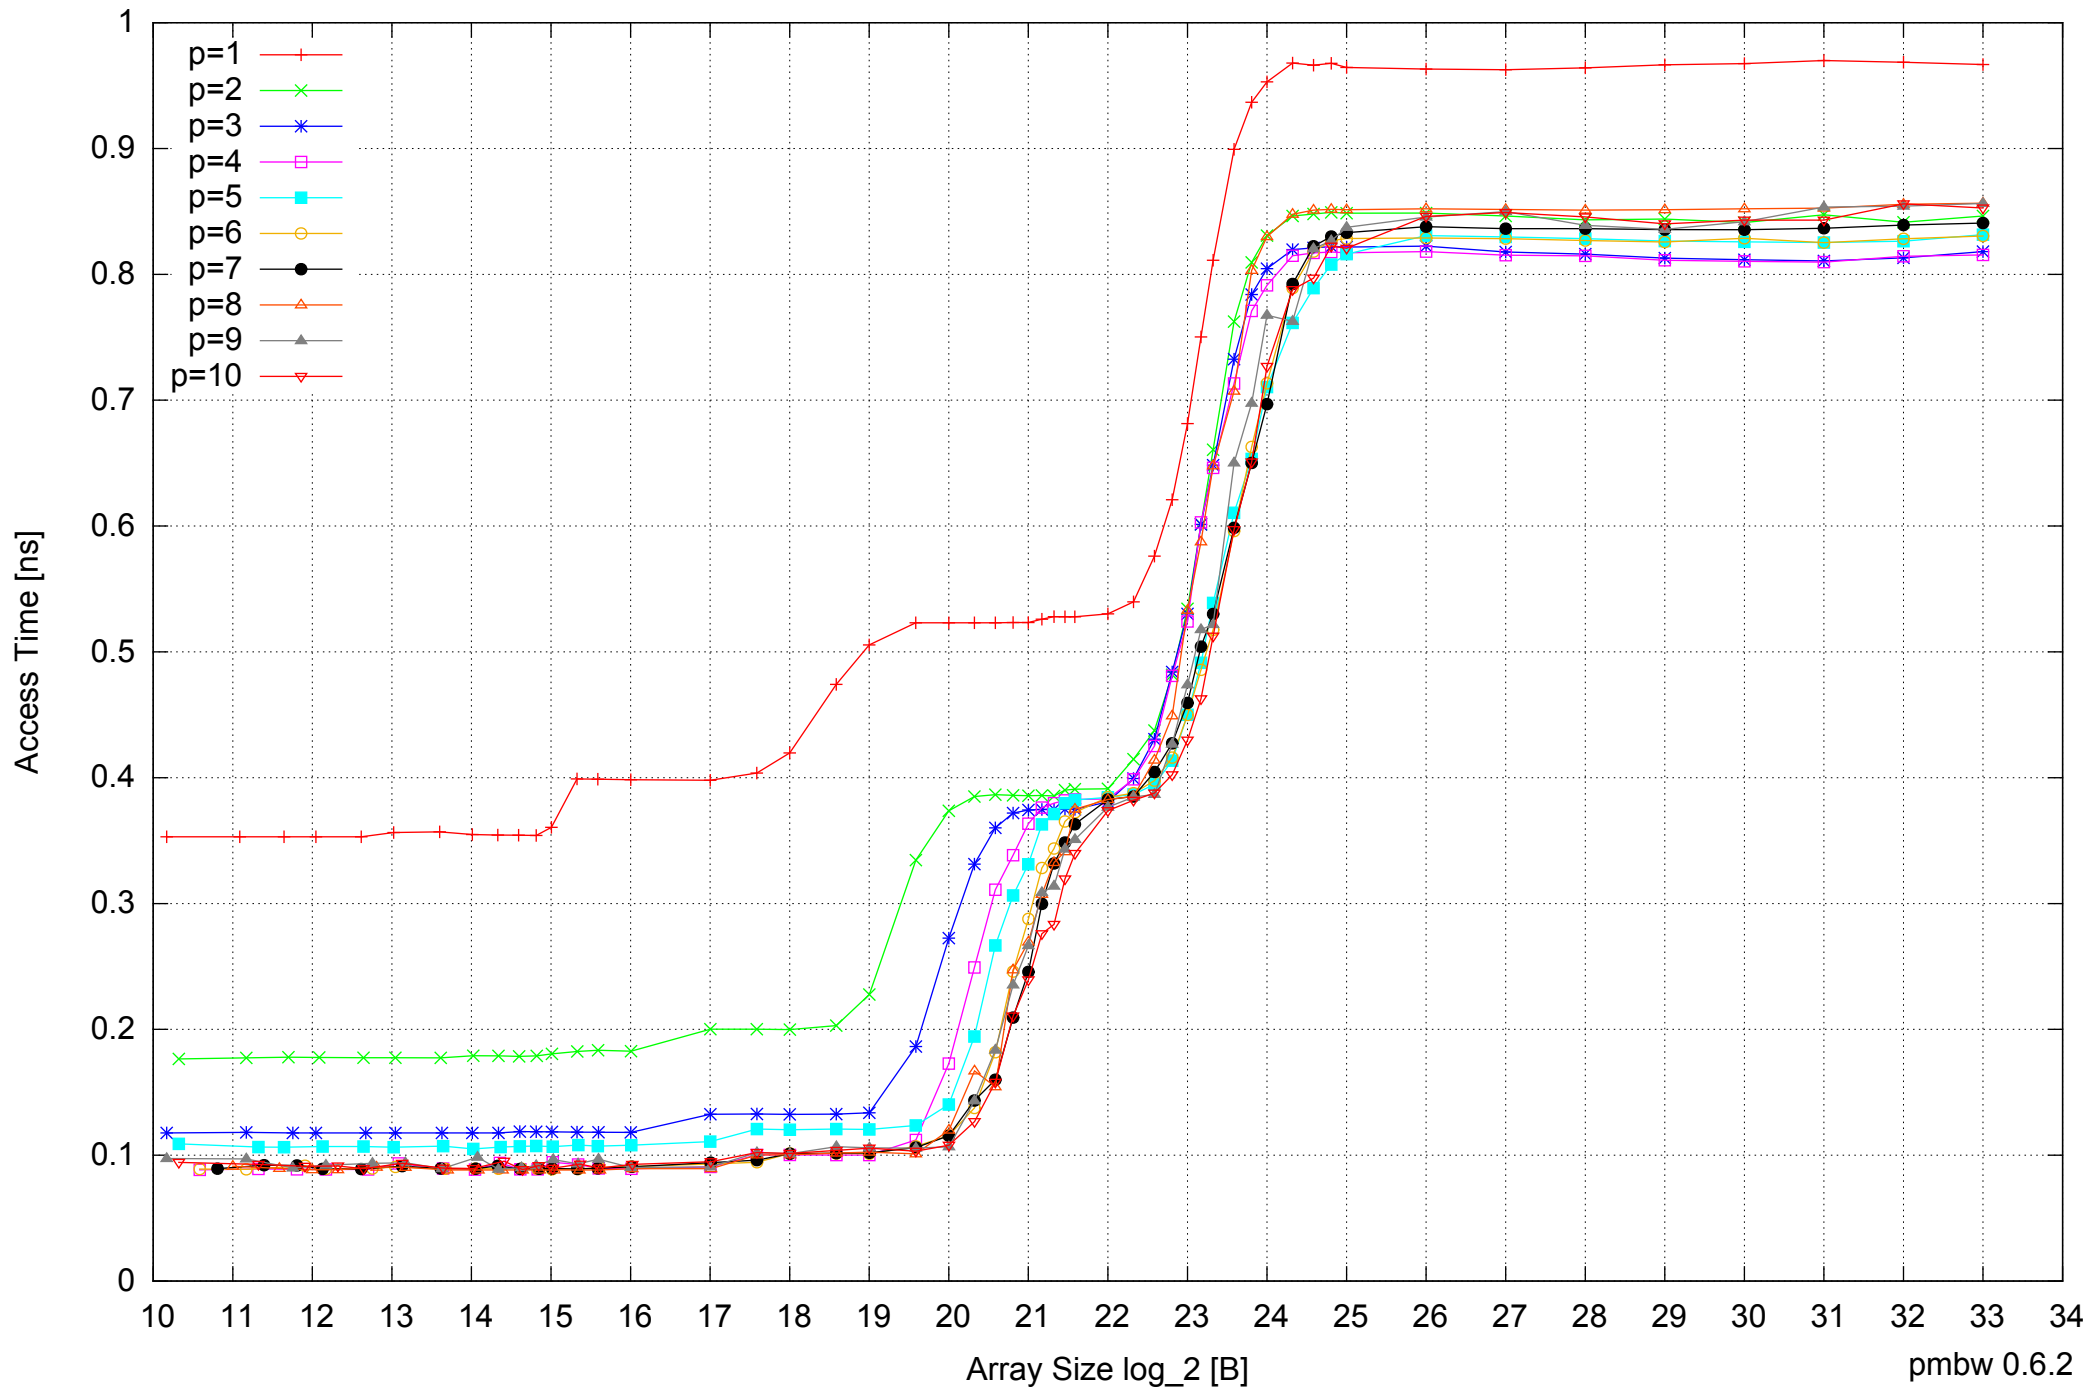

Intel Core i7-920 12GB - Parallel Memory Access Time - ScanWrite128PtrUnrollLoop

Intel Core i7-920 12GB - Parallel Memory Bandwidth - ScanRead128PtrSimpleLoop

Intel Core i7-920 12GB - Speedup of Parallel Memory Bandwidth (enlarged) - ScanRead128PtrSimpleLoop

Intel Core i7-920 12GB - Speedup of Parallel Memory Bandwidth - ScanWrite64PtrSimpleLoop

Intel Core i7-920 12GB - Parallel Memory Bandwidth - ScanWrite64PtrUnrollLoop

Intel Core i7-920 12GB - Parallel Memory Access Time - ScanWrite64PtrUnrollLoop

Intel Core i7-920 12GB - Speedup of Parallel Memory Bandwidth (enlarged) - ScanWrite64PtrUnrollLoop

Intel Core i7-920 12GB - Speedup of Parallel Memory Bandwidth - ScanRead64PtrSimpleLoop

Intel Core i7-920 12GB - Speedup of Parallel Memory Bandwidth (enlarged) - ScanRead64PtrSimpleLoop

Intel Core i7-920 12GB - Parallel Memory Bandwidth - ScanRead64PtrUnrollLoop

Intel Core i7-920 12GB - Speedup of Parallel Memory Bandwidth - ScanRead64PtrUnrollLoop

Intel Core i7-920 12GB - Parallel Memory Access Time - ScanWrite64IndexSimpleLoop