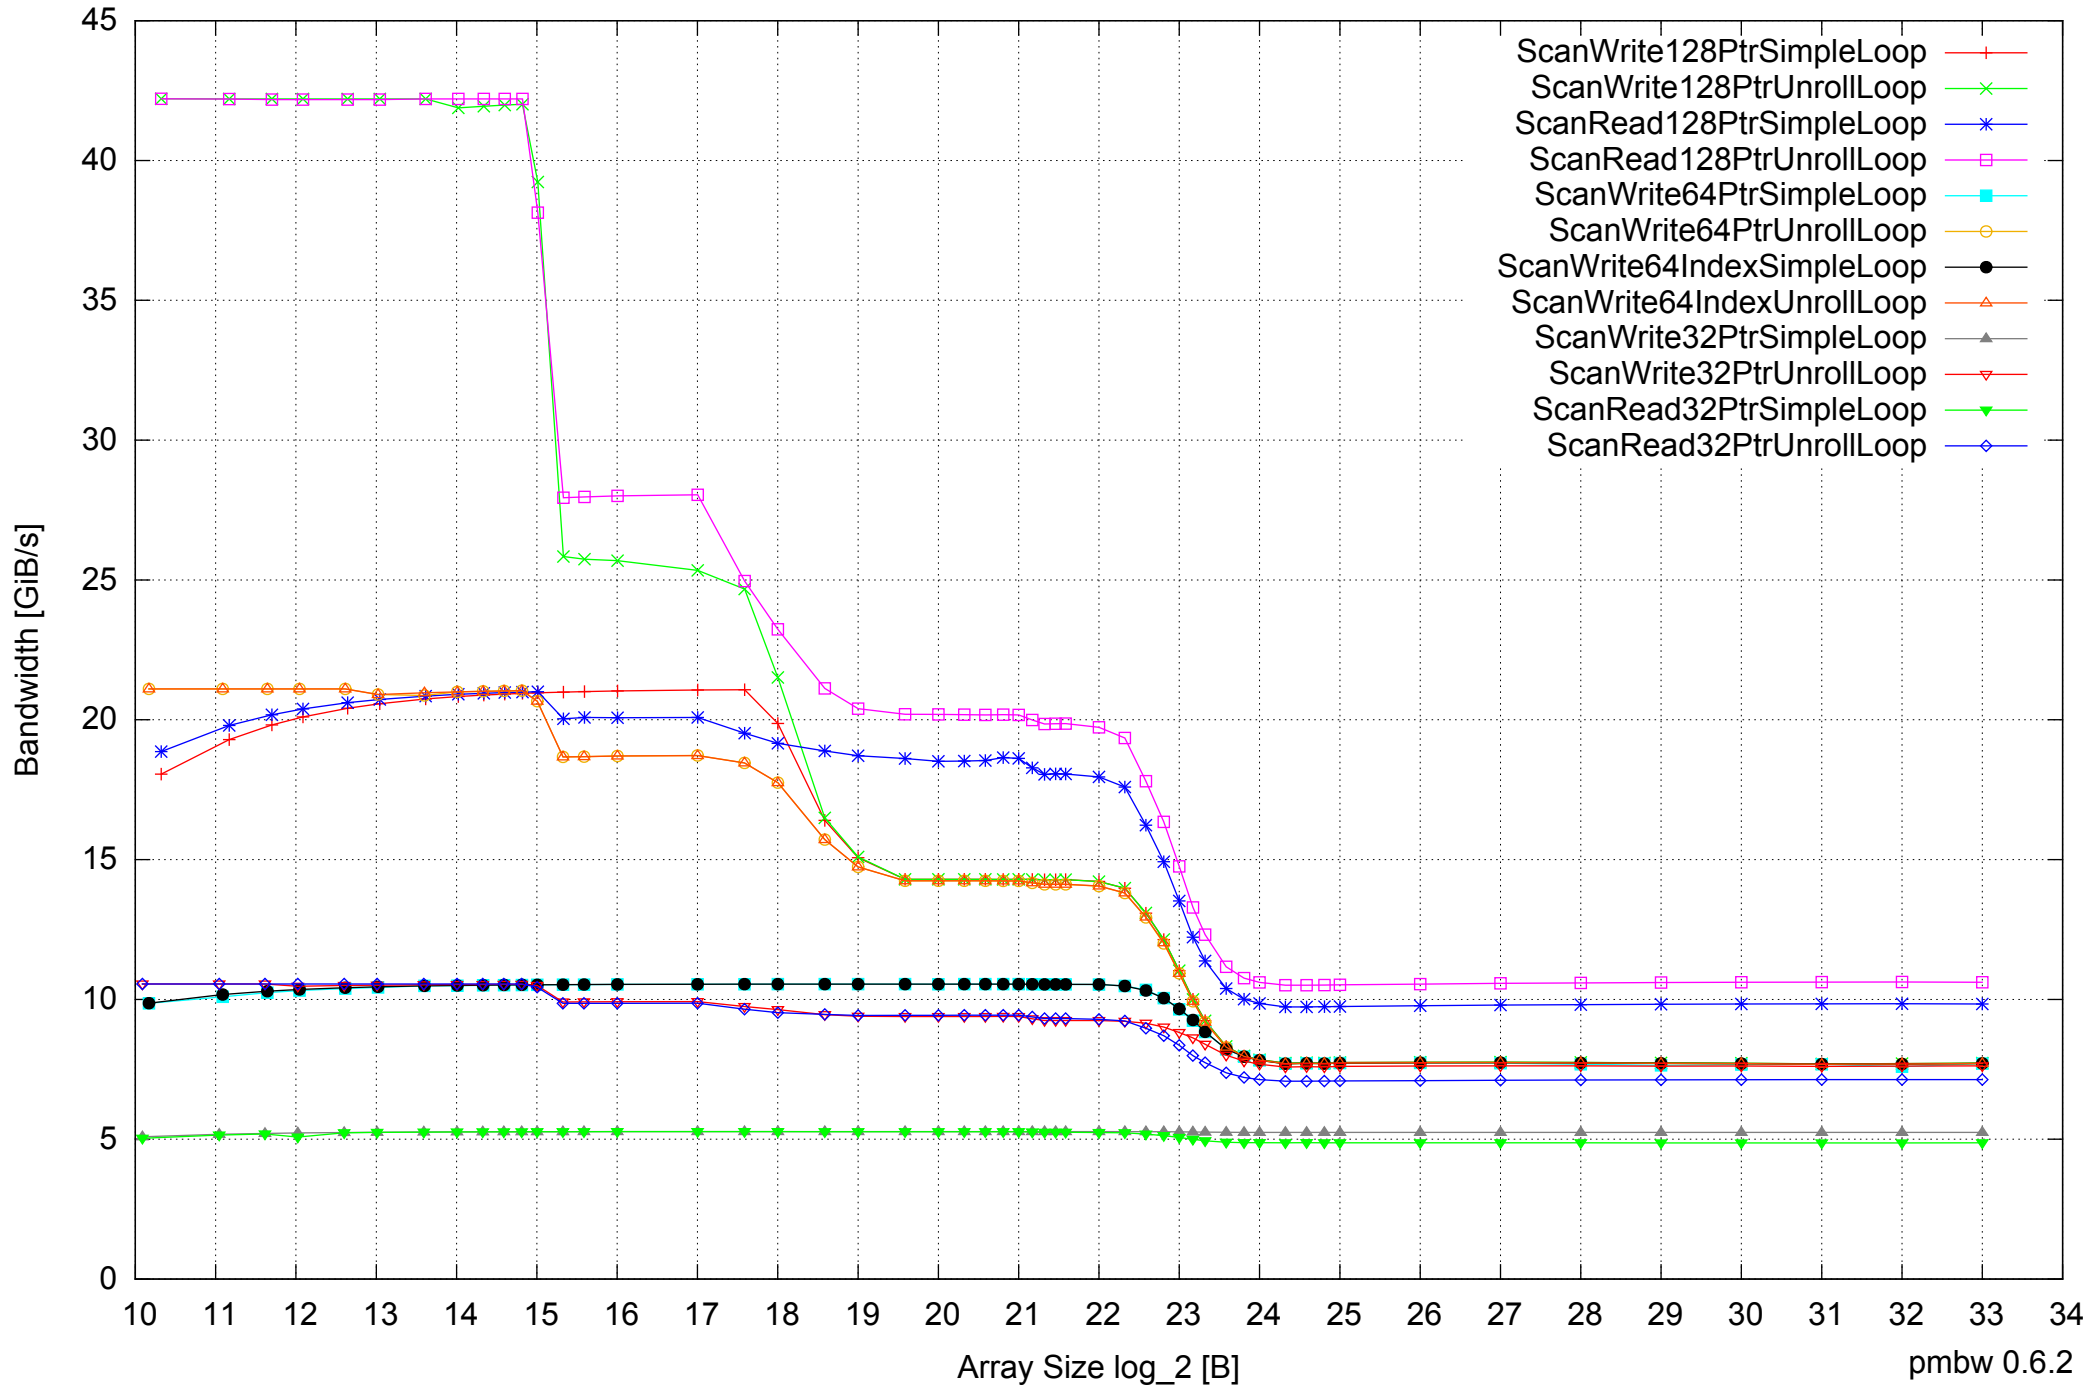

Intel Core i7-920 12GB - One Thread Memory Bandwidth

Intel Core i7-920 12GB - One Thread Memory Latency (Access Time)

Intel Core i7-920 12GB - One Thread Memory Latency (excluding Permutation)

Intel Core i7-920 12GB - One Thread Memory Bandwidth (only 64-bit Reads)

Intel Core i7-920 12GB - Parallel Memory Bandwidth - ScanWrite128PtrSimpleLoop

Intel Core i7-920 12GB - Parallel Memory Access Time - ScanWrite128PtrSimpleLoop

Intel Core i7-920 12GB - Parallel Memory Bandwidth - ScanWrite128PtrUnrollLoop

Intel Core i7-920 12GB - Parallel Memory Access Time - ScanWrite128PtrUnrollLoop

Intel Core i7-920 12GB - Parallel Memory Bandwidth - ScanRead128PtrSimpleLoop

Intel Core i7-920 12GB - Speedup of Parallel Memory Bandwidth (enlarged) - ScanRead128PtrSimpleLoop

Intel Core i7-920 12GB - Speedup of Parallel Memory Bandwidth - ScanWrite64PtrSimpleLoop

Intel Core i7-920 12GB - Parallel Memory Bandwidth - ScanWrite64PtrUnrollLoop

Intel Core i7-920 12GB - Parallel Memory Access Time - ScanWrite64PtrUnrollLoop