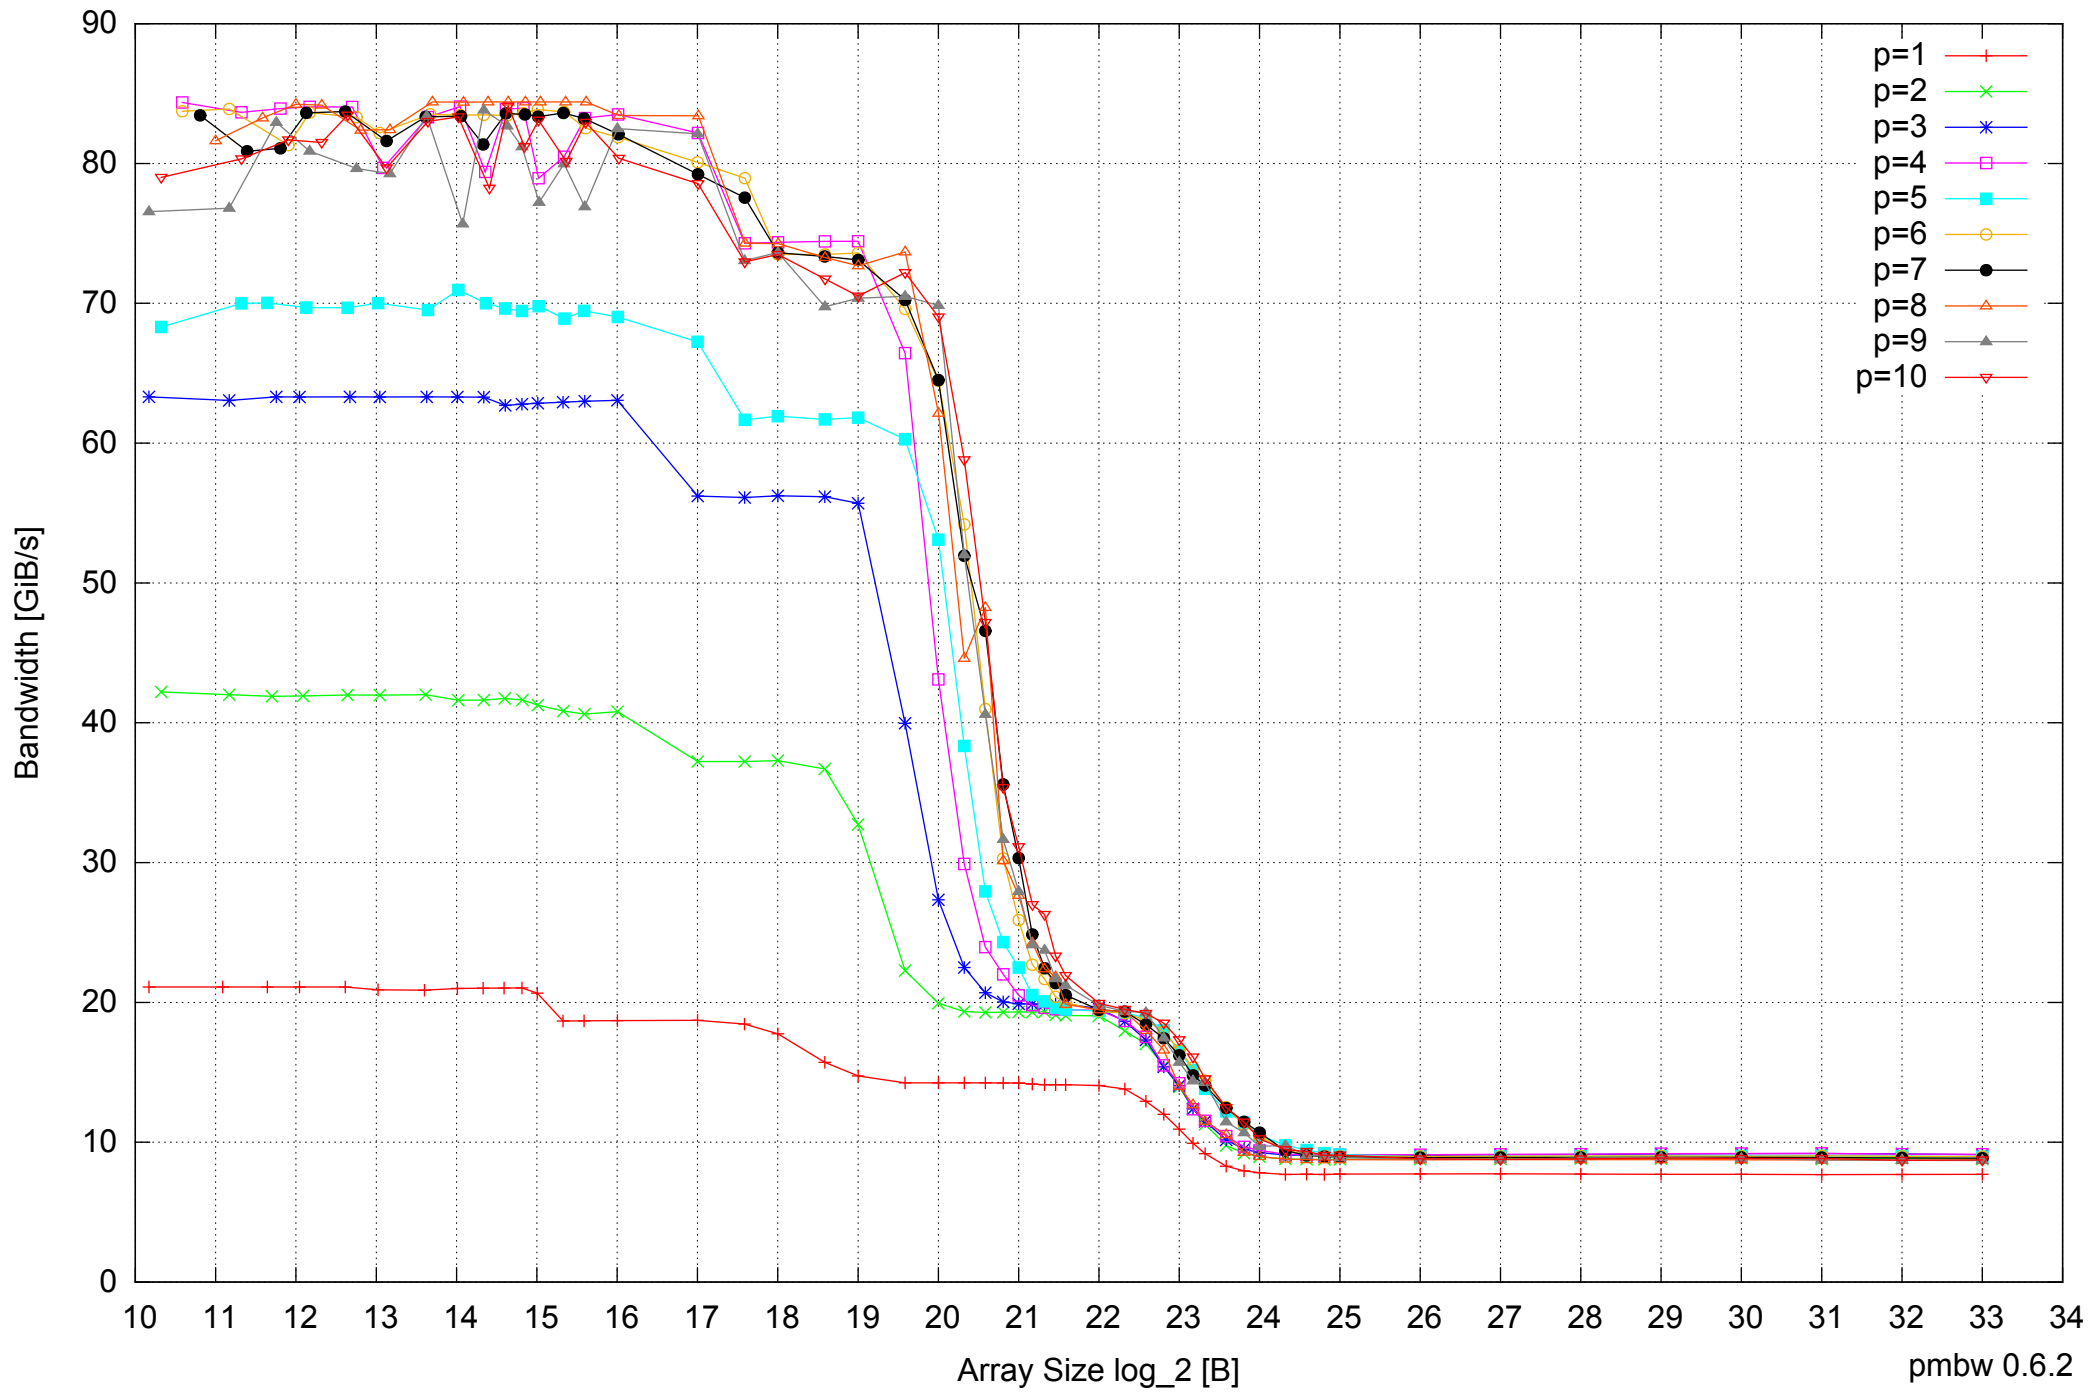

Intel Core i7-920 12GB - Parallel Memory Bandwidth - ScanWrite128PtrSimpleLoop

Intel Core i7-920 12GB - Parallel Memory Access Time - ScanWrite128PtrSimpleLoop

Intel Core i7-920 12GB - Parallel Memory Bandwidth - ScanWrite128PtrUnrollLoop

Intel Core i7-920 12GB - Parallel Memory Access Time - ScanWrite128PtrUnrollLoop

Intel Core i7-920 12GB - Parallel Memory Bandwidth - ScanRead128PtrSimpleLoop

Intel Core i7-920 12GB - Speedup of Parallel Memory Bandwidth (enlarged) - ScanRead128PtrSimpleLoop

Intel Core i7-920 12GB - Speedup of Parallel Memory Bandwidth - ScanWrite64PtrSimpleLoop

Intel Core i7-920 12GB - Parallel Memory Bandwidth - ScanWrite64PtrUnrollLoop

Intel Core i7-920 12GB - Parallel Memory Access Time - ScanWrite64PtrUnrollLoop

Intel Core i7-920 12GB - Speedup of Parallel Memory Bandwidth (enlarged) - ScanWrite64PtrUnrollLoop

Intel Core i7-920 12GB - Speedup of Parallel Memory Bandwidth - ScanRead64PtrSimpleLoop

Intel Core i7-920 12GB - Speedup of Parallel Memory Bandwidth (enlarged) - ScanRead64PtrSimpleLoop