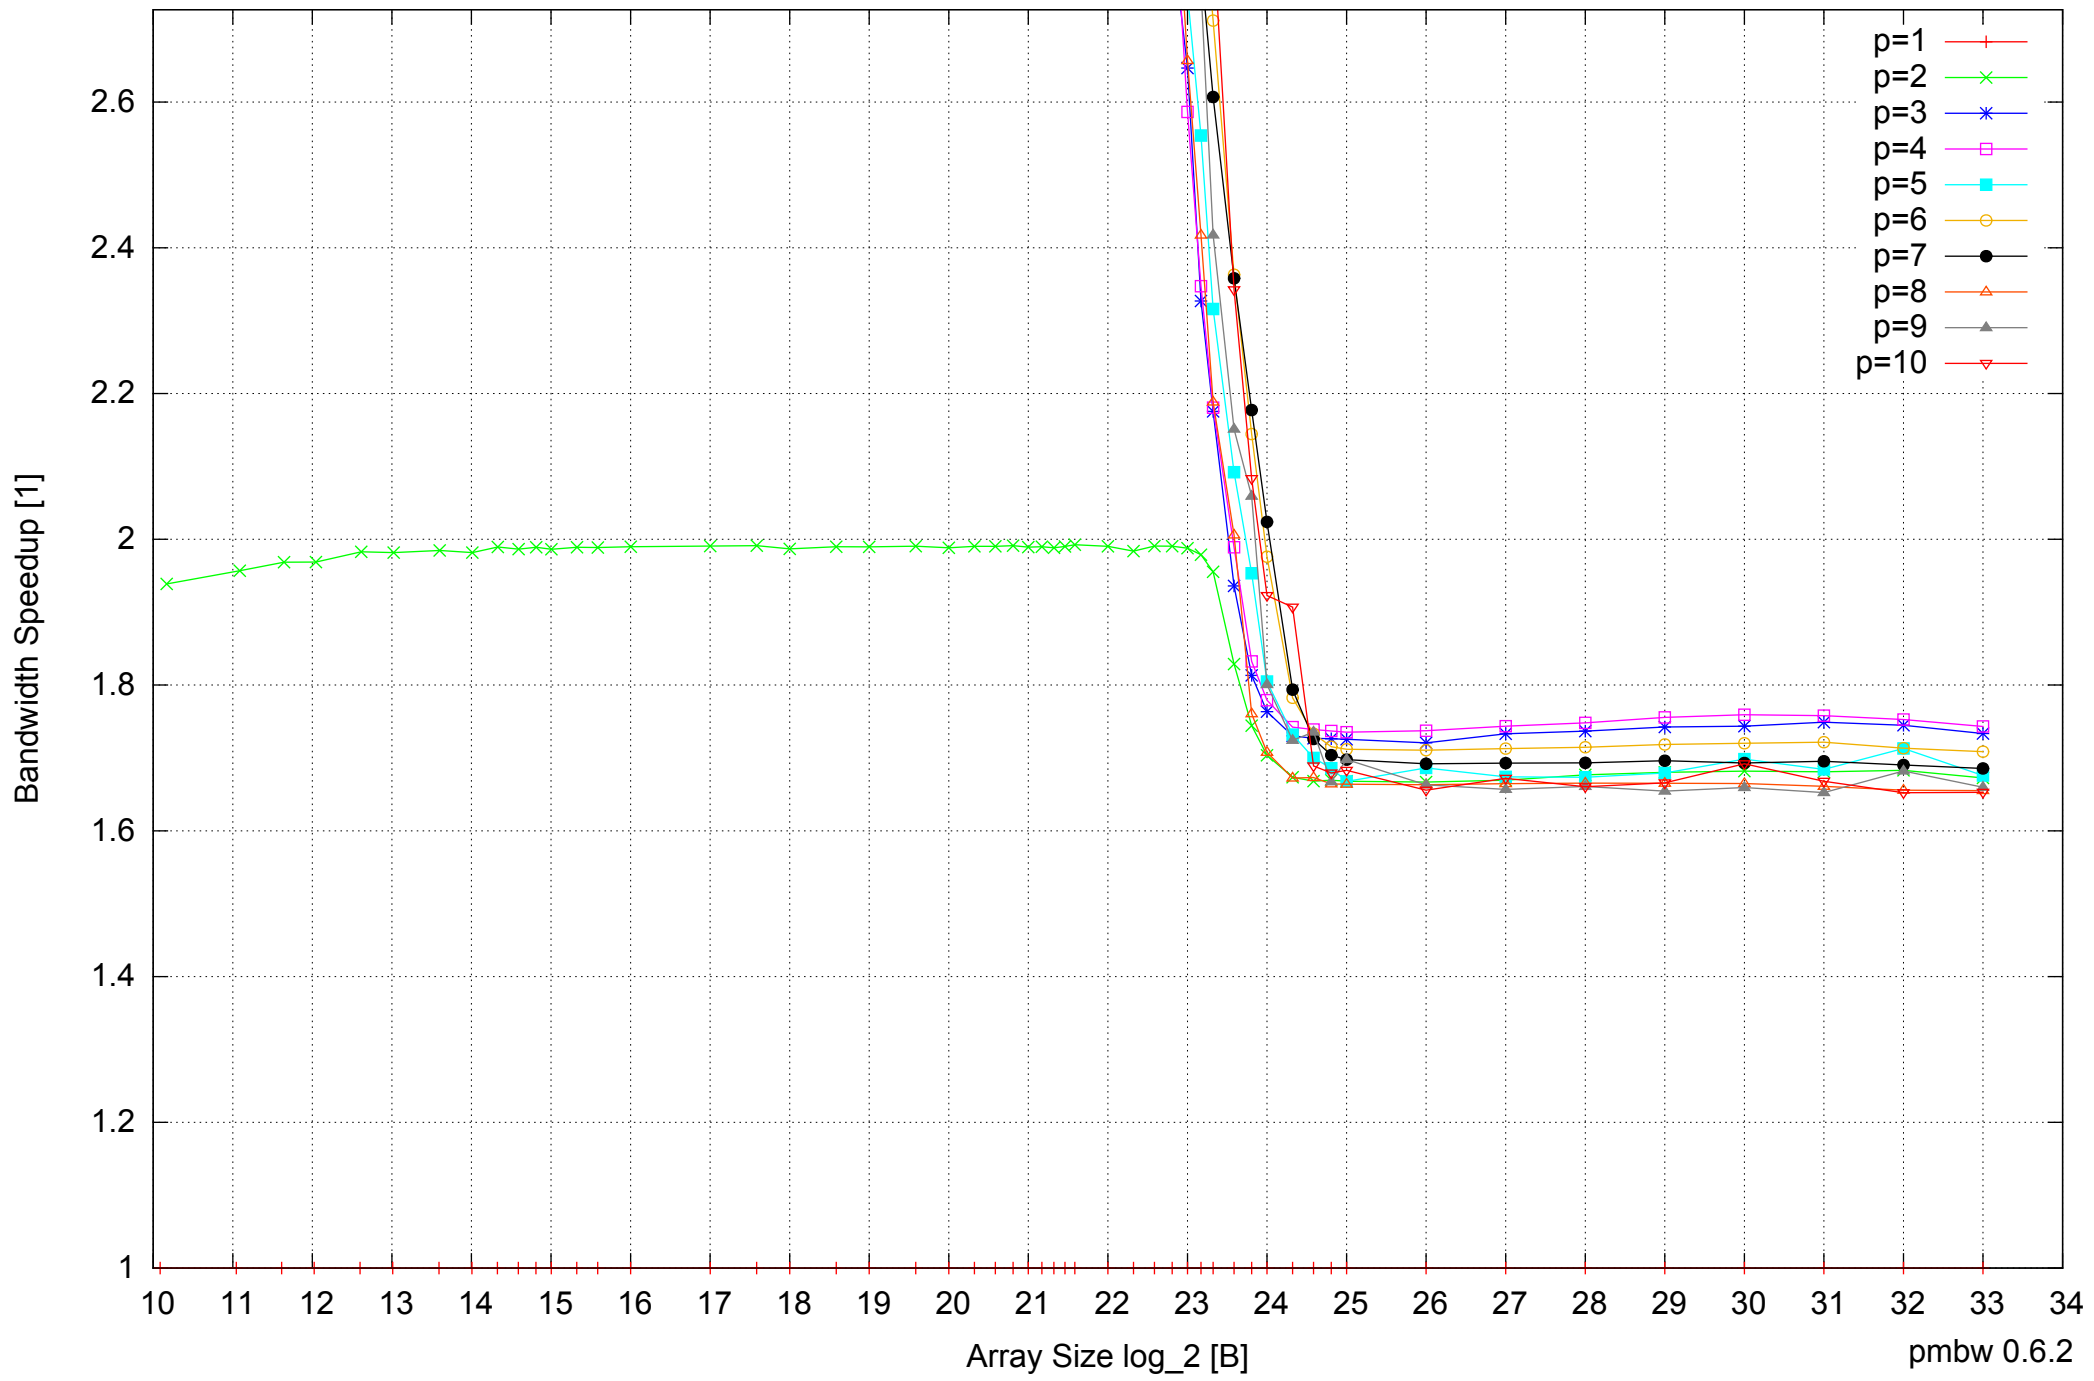

Intel Core i7-920 12GB - Parallel Memory Access Time - ScanRead64IndexSimpleLoop

Intel Core i7-920 12GB - Speedup of Parallel Memory Bandwidth - ScanRead64IndexSimpleLoop

Intel Core i7-920 12GB - Parallel Memory Access Time - ScanRead64IndexUnrollLoop

Array Size log<sub>2</sub> [B]

pmbw 0.6.2

Intel Core i7-920 12GB - Speedup of Parallel Memory Bandwidth - ScanRead64IndexUnrollLoop

Intel Core i7-920 12GB - Speedup of Parallel Memory Bandwidth (enlarged) - ScanRead64IndexUnrollLoop

Intel Core i7-920 12GB - Speedup of Parallel Memory Bandwidth (enlarged) - ScanWrite32PtrSimpleLoop

Intel Core i7-920 12GB - Speedup of Parallel Memory Bandwidth (enlarged) - ScanWrite32PtrUnrollLoop

Intel Core i7-920 12GB - Parallel Memory Bandwidth - ScanRead32PtrSimpleLoop

Intel Core i7-920 12GB - Parallel Memory Access Time - ScanRead32PtrSimpleLoop

Intel Core i7-920 12GB - Speedup of Parallel Memory Bandwidth - ScanRead32PtrSimpleLoop

Intel Core i7-920 12GB - Parallel Memory Access Time - ScanRead32PtrUnrollLoop