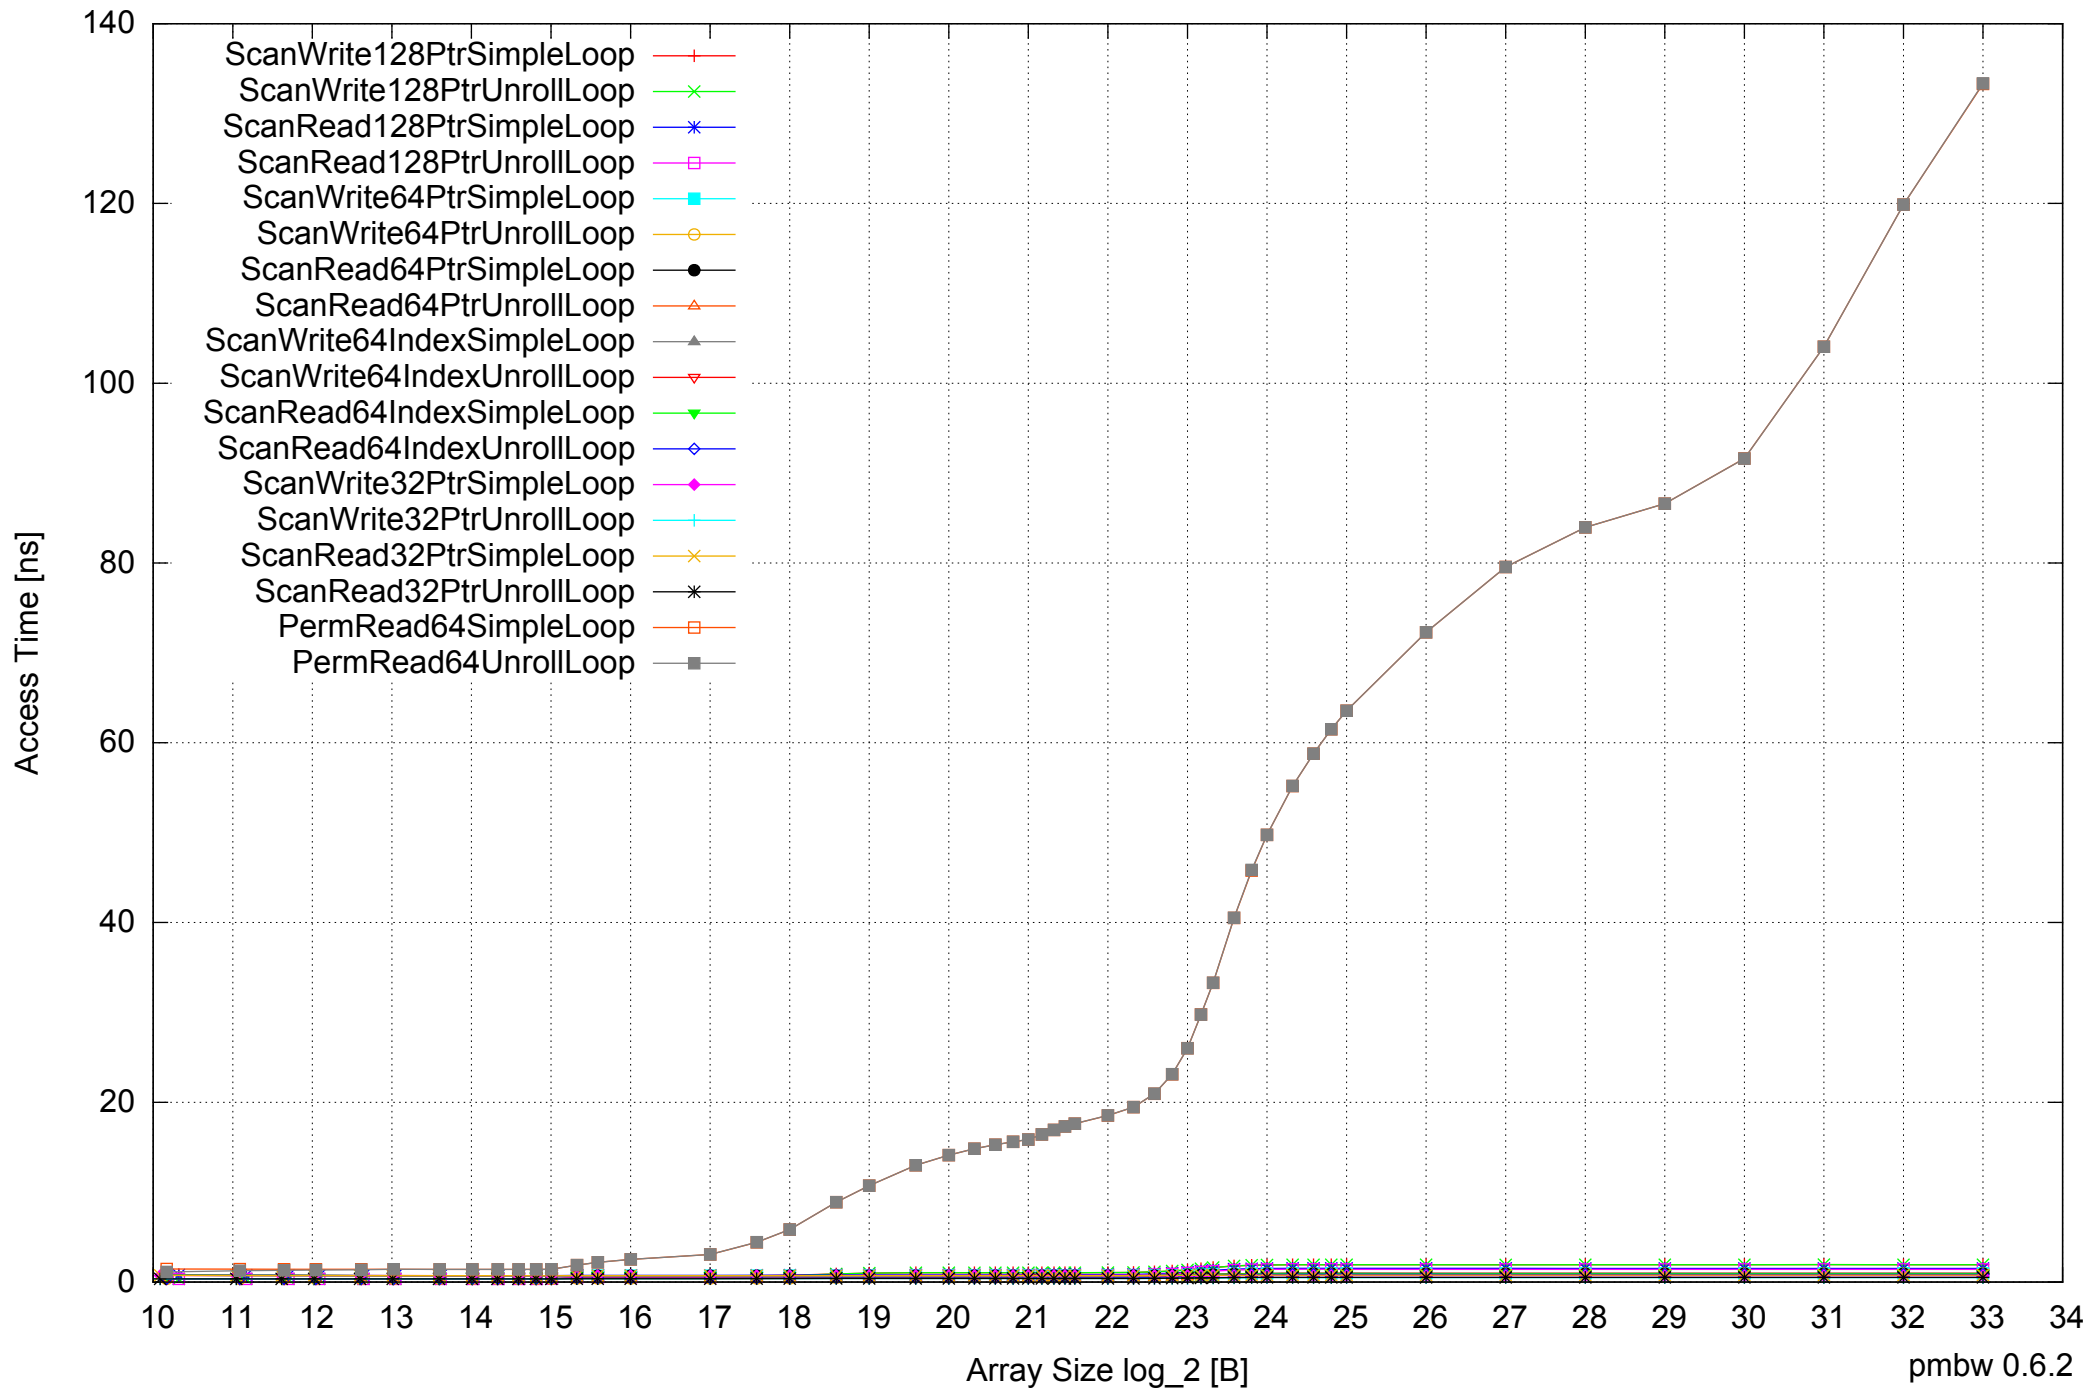

Intel Core i7-920 12GB - One Thread Memory Bandwidth

Intel Core i7-920 12GB - One Thread Memory Latency (Access Time)

Intel Core i7-920 12GB - One Thread Memory Latency (excluding Permutation)

Intel Core i7-920 12GB - One Thread Memory Bandwidth (only 64-bit Reads)

Intel Core i7-920 12GB - Parallel Memory Bandwidth - ScanWrite128PtrSimpleLoop

Intel Core i7-920 12GB - Parallel Memory Access Time - ScanWrite128PtrSimpleLoop

Intel Core i7-920 12GB - Parallel Memory Bandwidth - ScanWrite128PtrUnrollLoop

Intel Core i7-920 12GB - Parallel Memory Access Time - ScanWrite128PtrUnrollLoop

Intel Core i7-920 12GB - Parallel Memory Bandwidth - ScanRead128PtrSimpleLoop

Intel Core i7-920 12GB - Speedup of Parallel Memory Bandwidth (enlarged) - ScanRead128PtrSimpleLoop