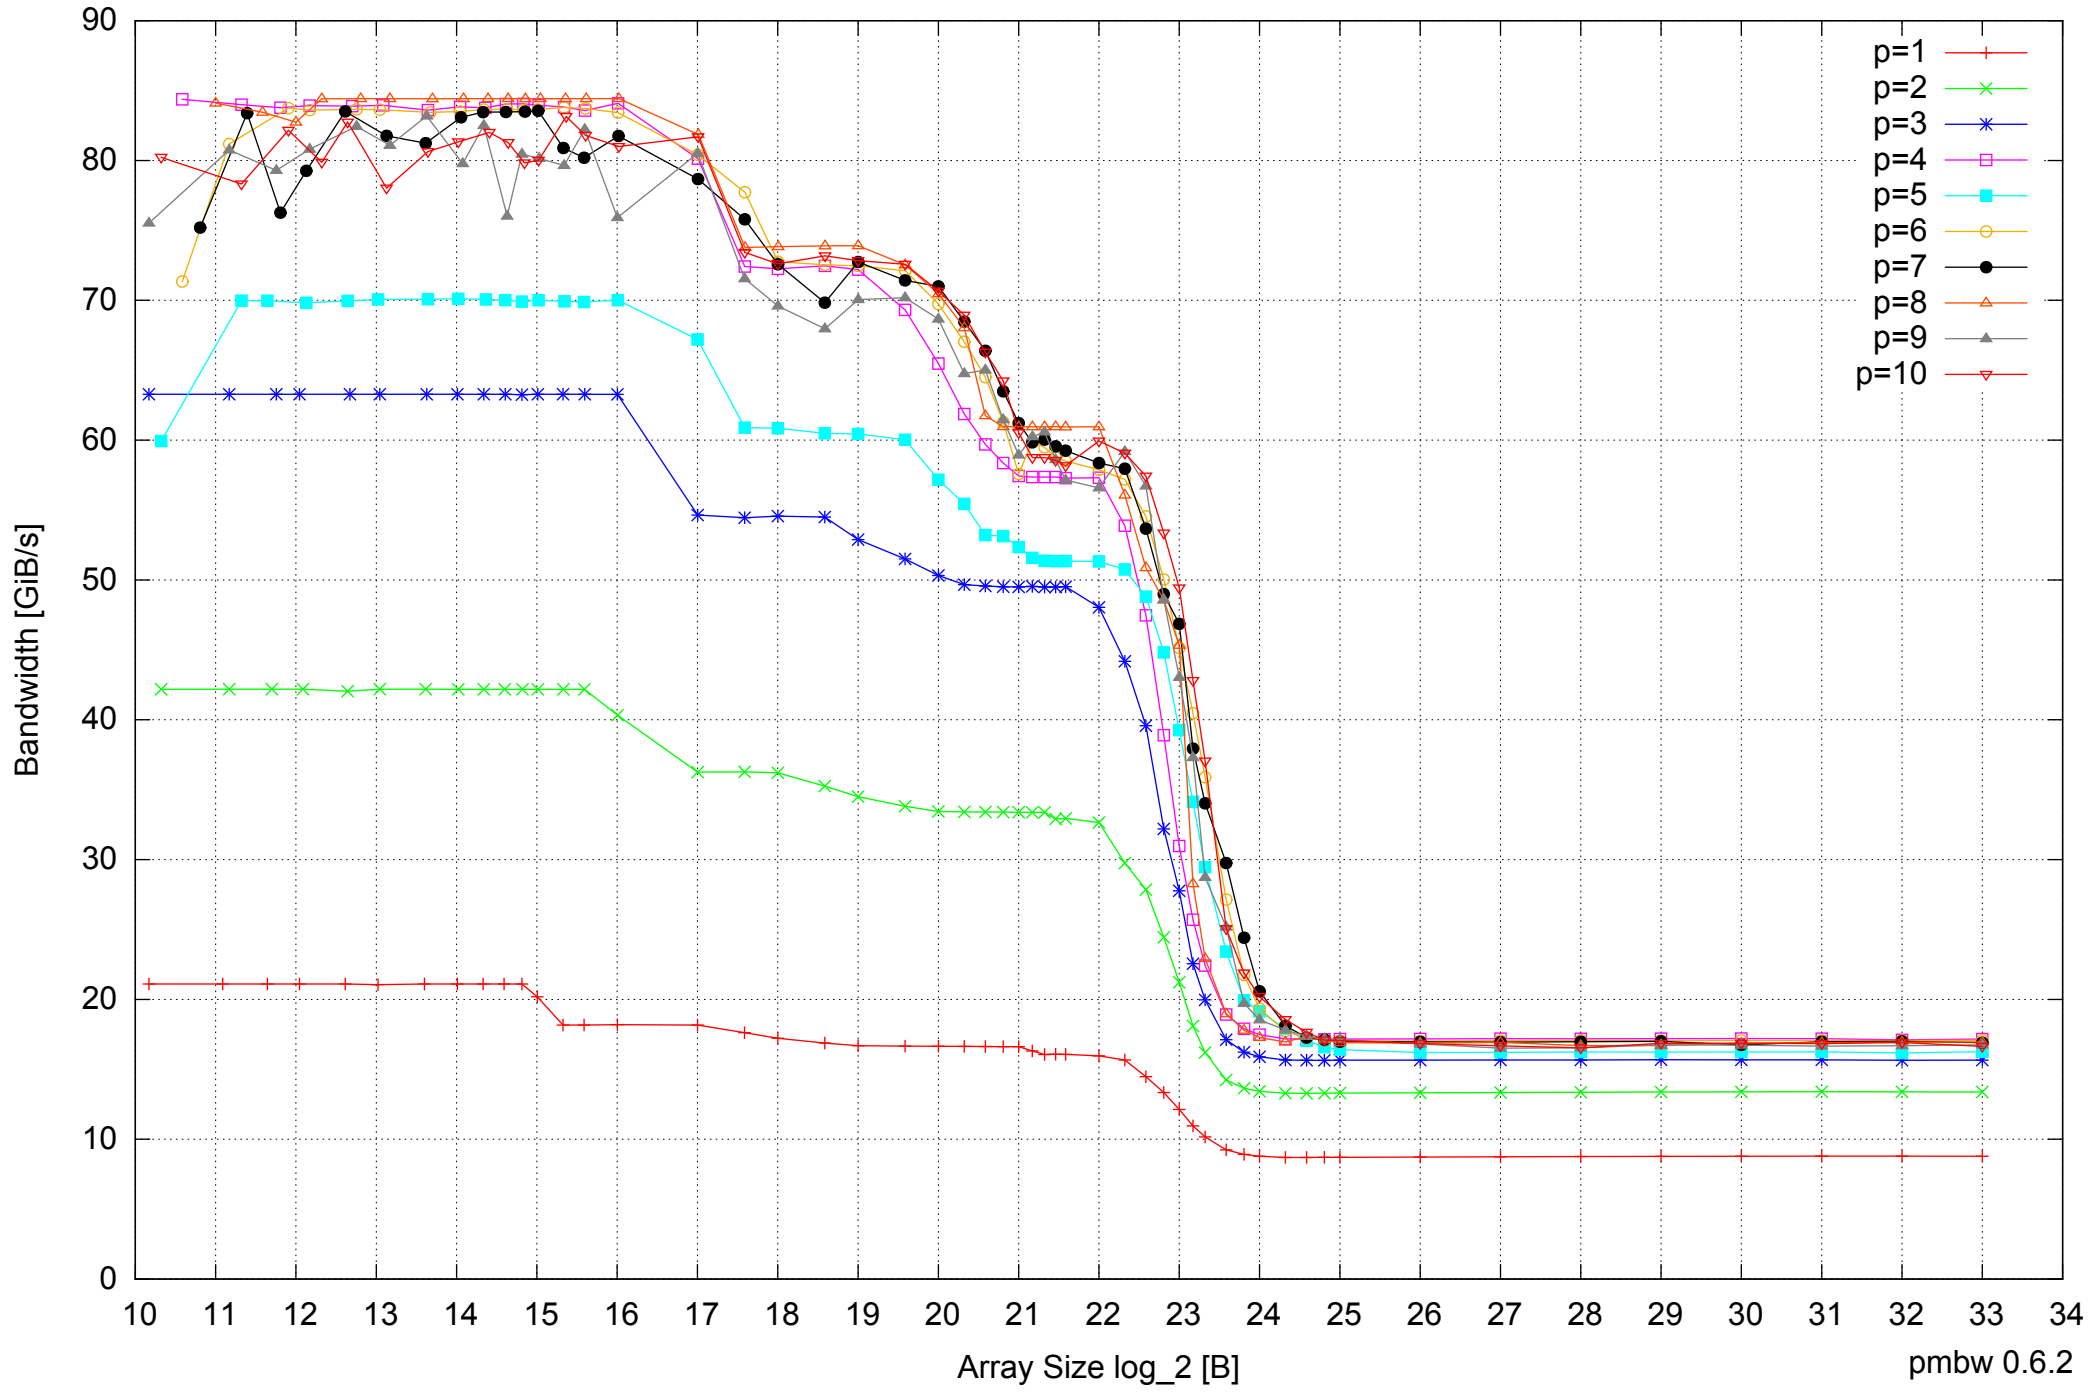

Intel Core i7-920 12GB - Speedup of Parallel Memory Bandwidth - ScanWrite64PtrSimpleLoop

Intel Core i7-920 12GB - Parallel Memory Bandwidth - ScanWrite64PtrUnrollLoop

Intel Core i7-920 12GB - Parallel Memory Access Time - ScanWrite64PtrUnrollLoop

Intel Core i7-920 12GB - Speedup of Parallel Memory Bandwidth (enlarged) - ScanWrite64PtrUnrollLoop

Intel Core i7-920 12GB - Speedup of Parallel Memory Bandwidth - ScanRead64PtrSimpleLoop

Intel Core i7-920 12GB - Speedup of Parallel Memory Bandwidth (enlarged) - ScanRead64PtrSimpleLoop

Intel Core i7-920 12GB - Parallel Memory Bandwidth - ScanRead64PtrUnrollLoop

Intel Core i7-920 12GB - Speedup of Parallel Memory Bandwidth - ScanRead64PtrUnrollLoop

Intel Core i7-920 12GB - Parallel Memory Access Time - ScanWrite64IndexSimpleLoop