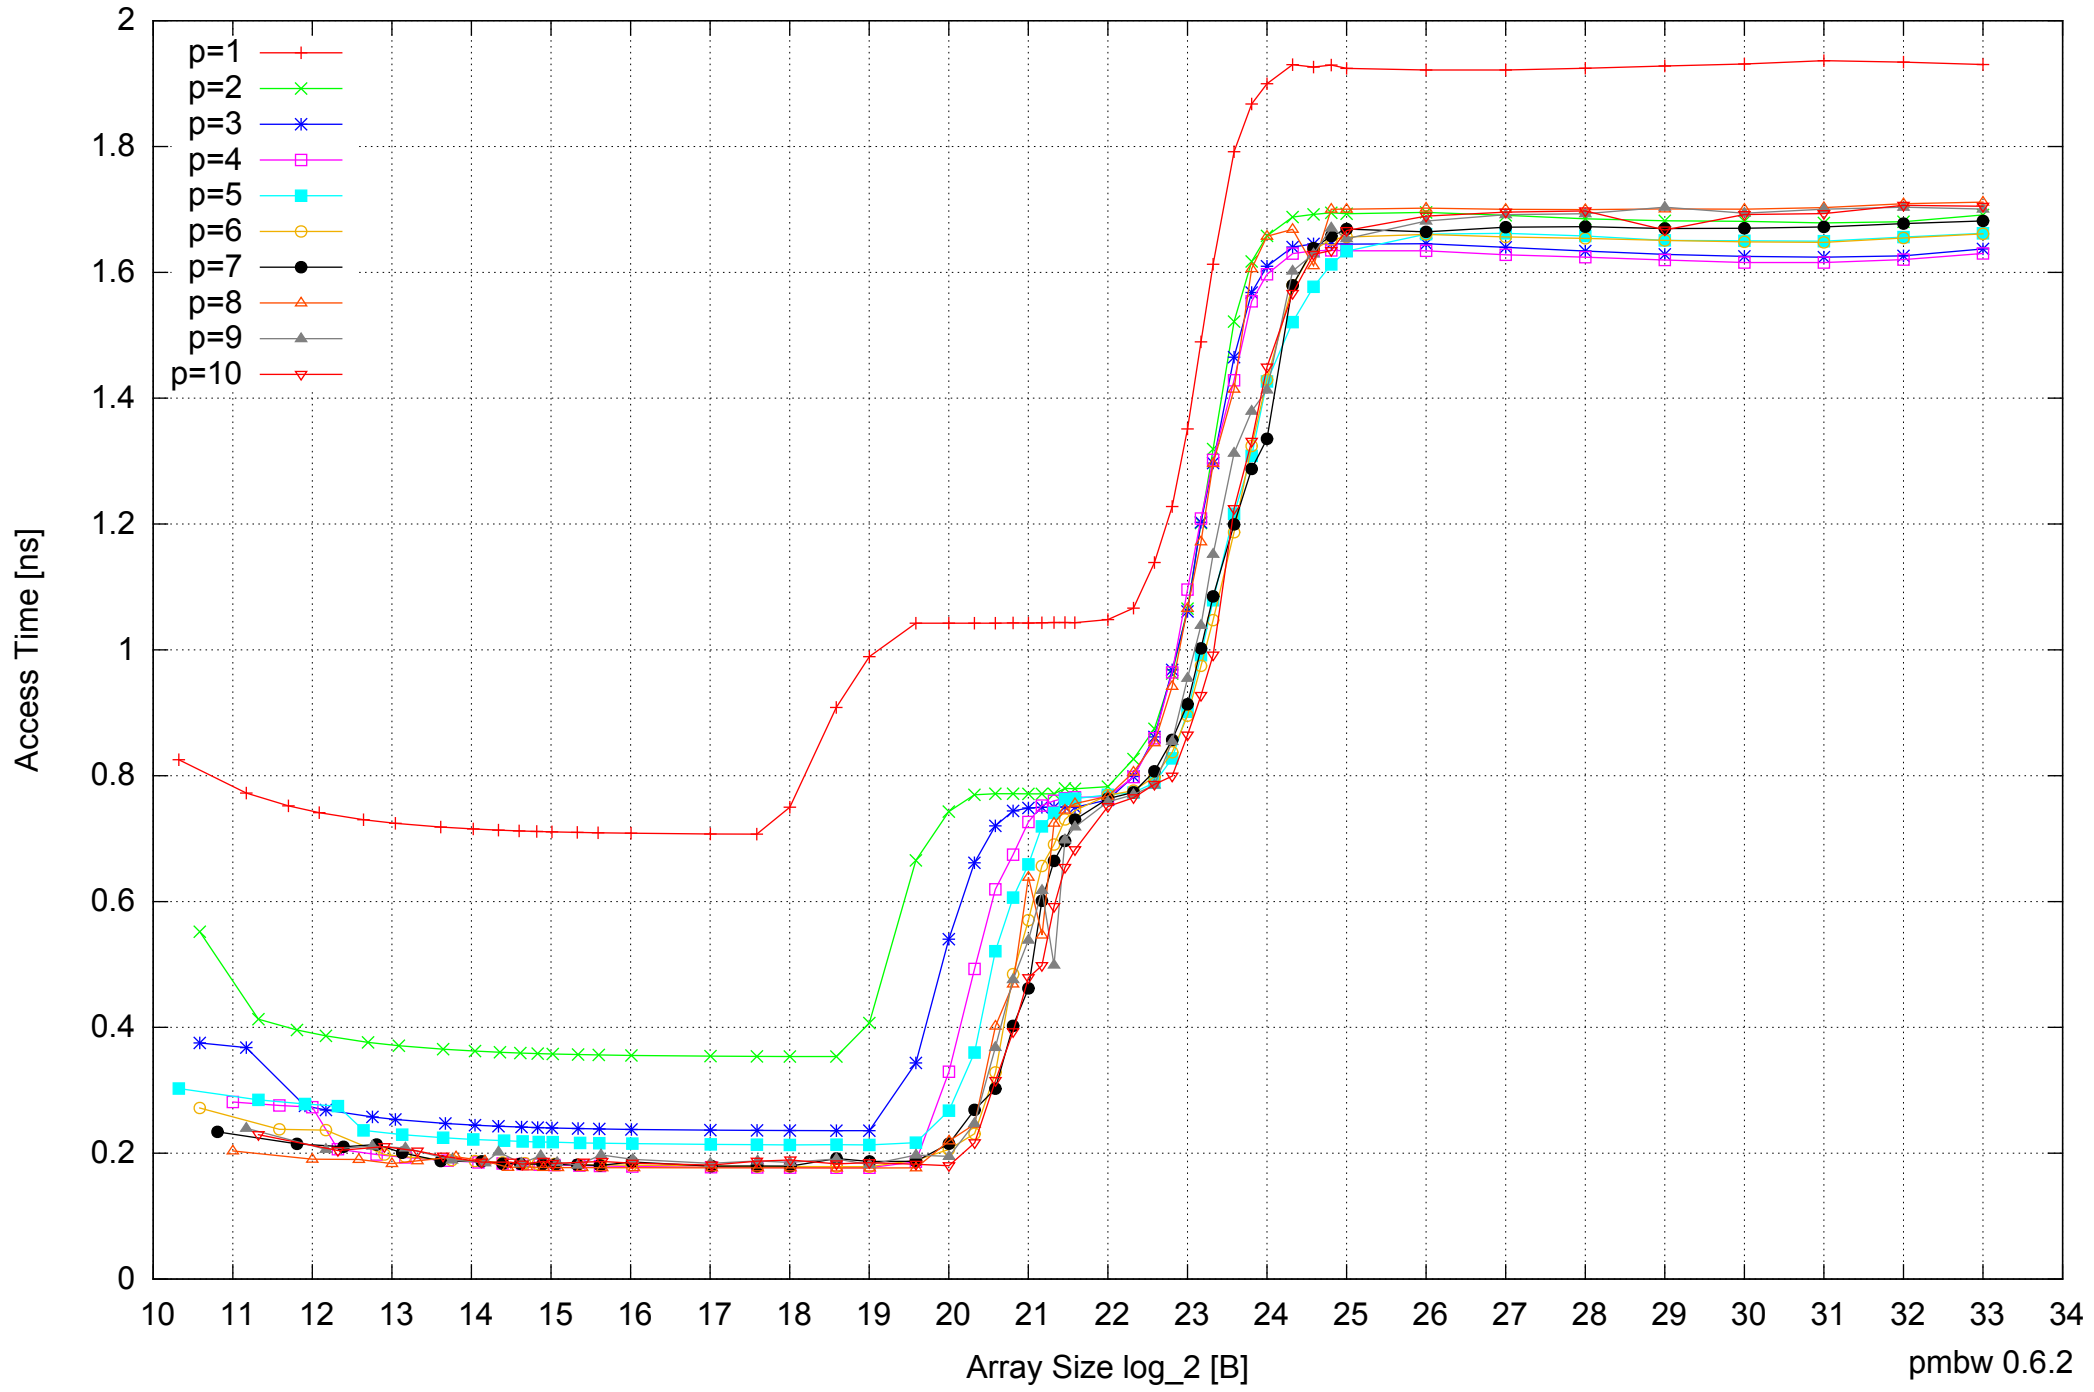

Intel Core i7-920 12GB - One Thread Memory Bandwidth

Intel Core i7-920 12GB - One Thread Memory Latency (Access Time)

Intel Core i7-920 12GB - One Thread Memory Latency (excluding Permutation)

Intel Core i7-920 12GB - One Thread Memory Bandwidth (only 64-bit Reads)

Intel Core i7-920 12GB - Parallel Memory Bandwidth - ScanWrite128PtrSimpleLoop

Intel Core i7-920 12GB - Parallel Memory Access Time - ScanWrite128PtrSimpleLoop

Intel Core i7-920 12GB - Parallel Memory Bandwidth - ScanWrite128PtrUnrollLoop

Intel Core i7-920 12GB - Parallel Memory Access Time - ScanWrite128PtrUnrollLoop

Intel Core i7-920 12GB - Parallel Memory Bandwidth - ScanRead128PtrSimpleLoop

Intel Core i7-920 12GB - Speedup of Parallel Memory Bandwidth (enlarged) - ScanRead128PtrSimpleLoop

Intel Core i7-920 12GB - Speedup of Parallel Memory Bandwidth - ScanWrite64PtrSimpleLoop

Intel Core i7-920 12GB - Parallel Memory Bandwidth - ScanWrite64PtrUnrollLoop

Intel Core i7-920 12GB - Parallel Memory Access Time - ScanWrite64PtrUnrollLoop