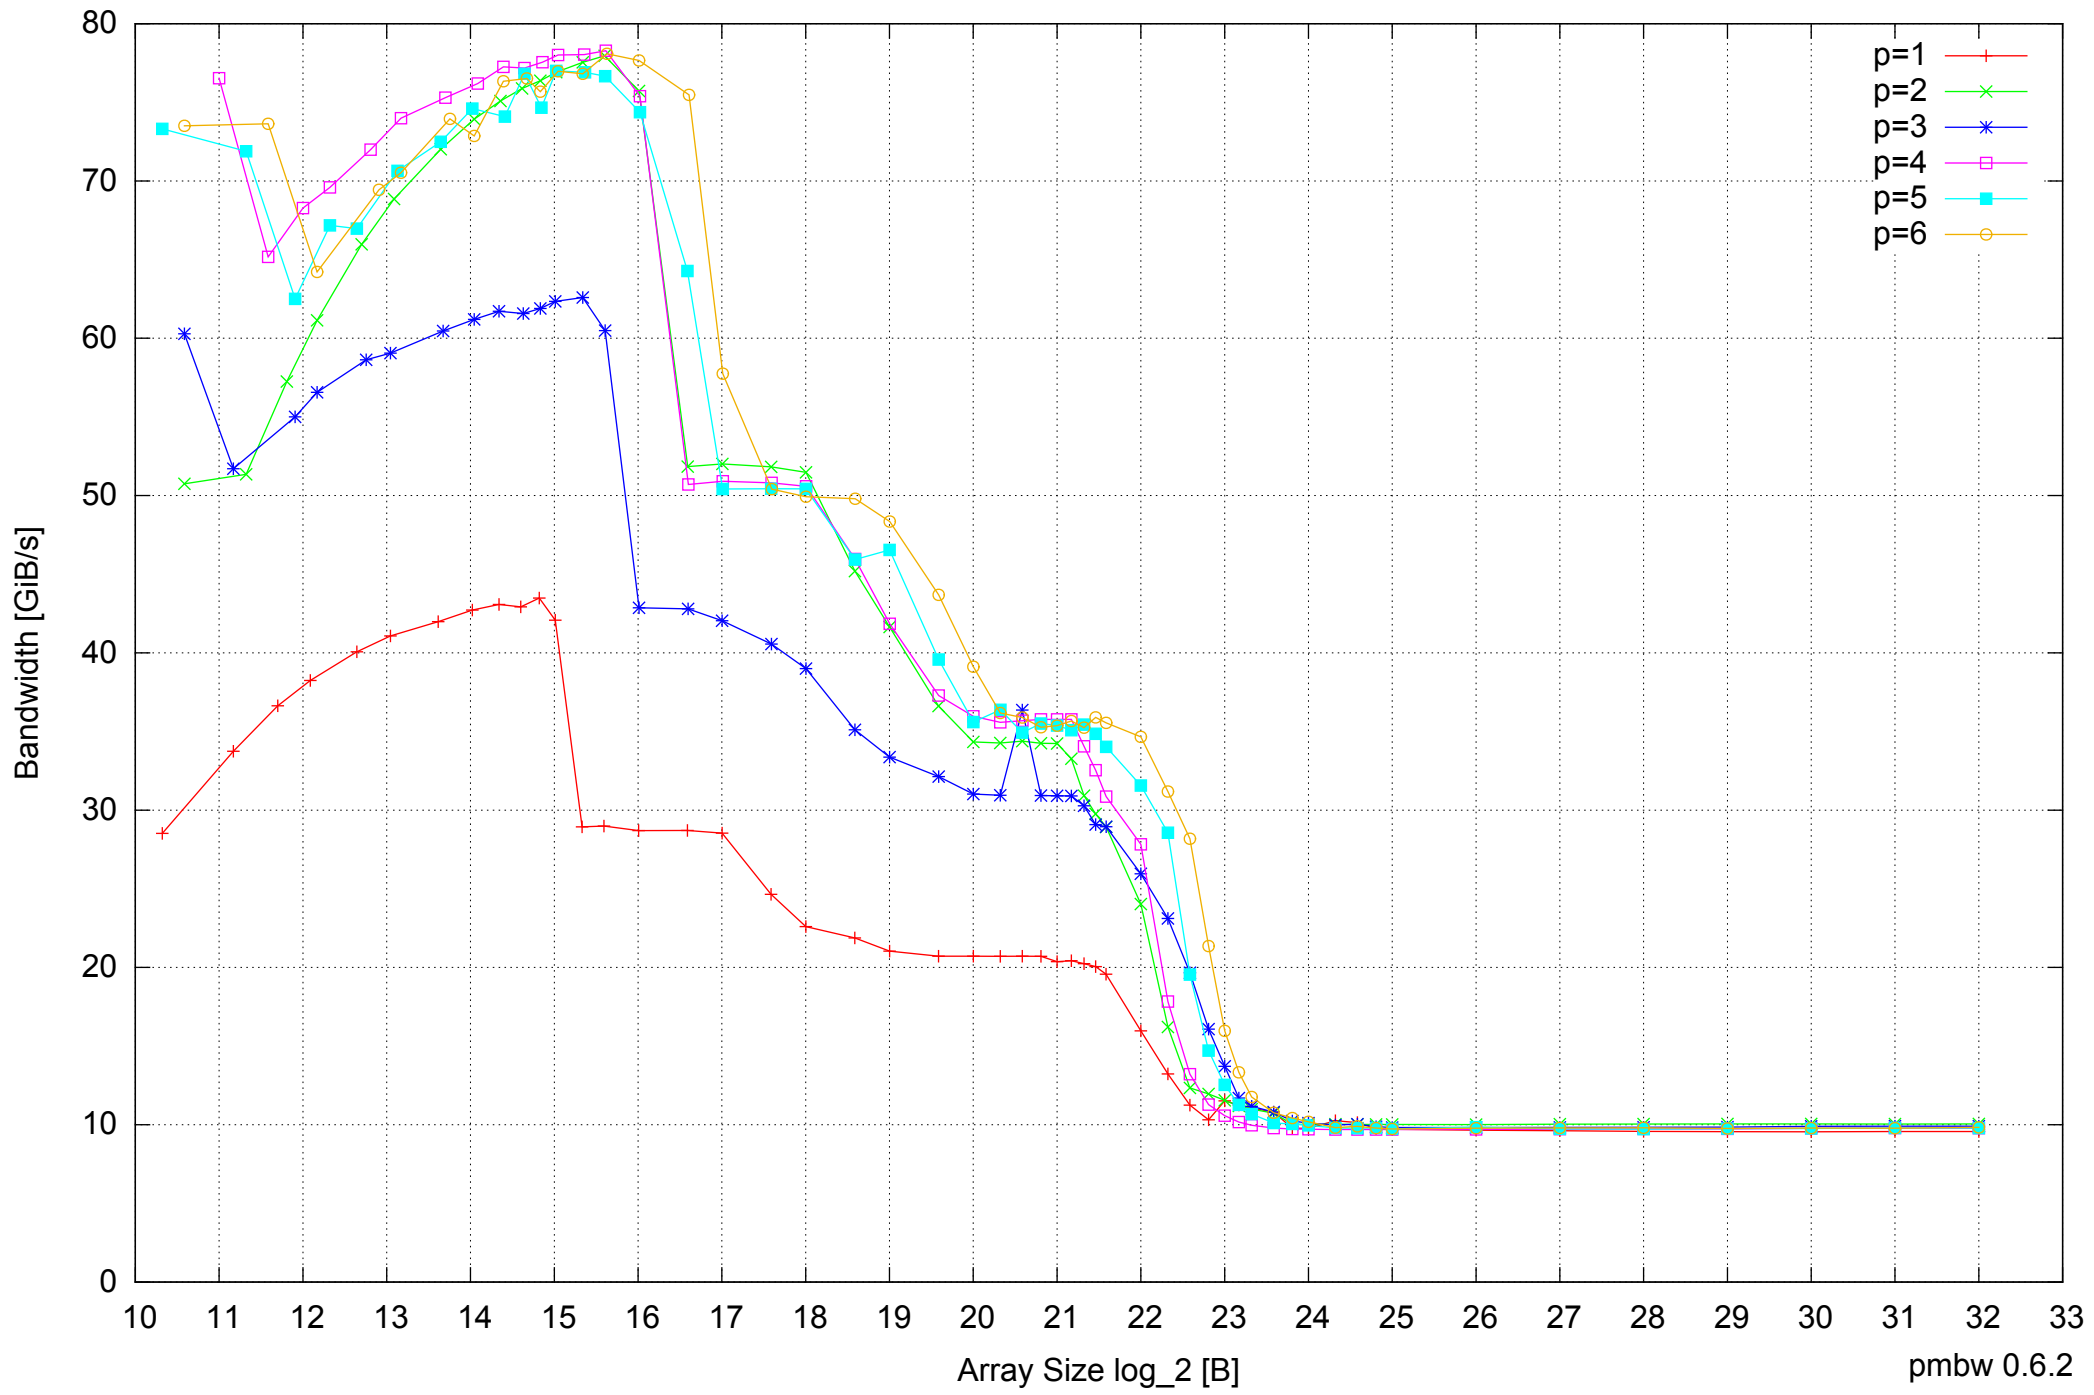

Intel Core i7-4500U 8GB - Parallel Memory Bandwidth - ScanWrite128PtrSimpleLoop