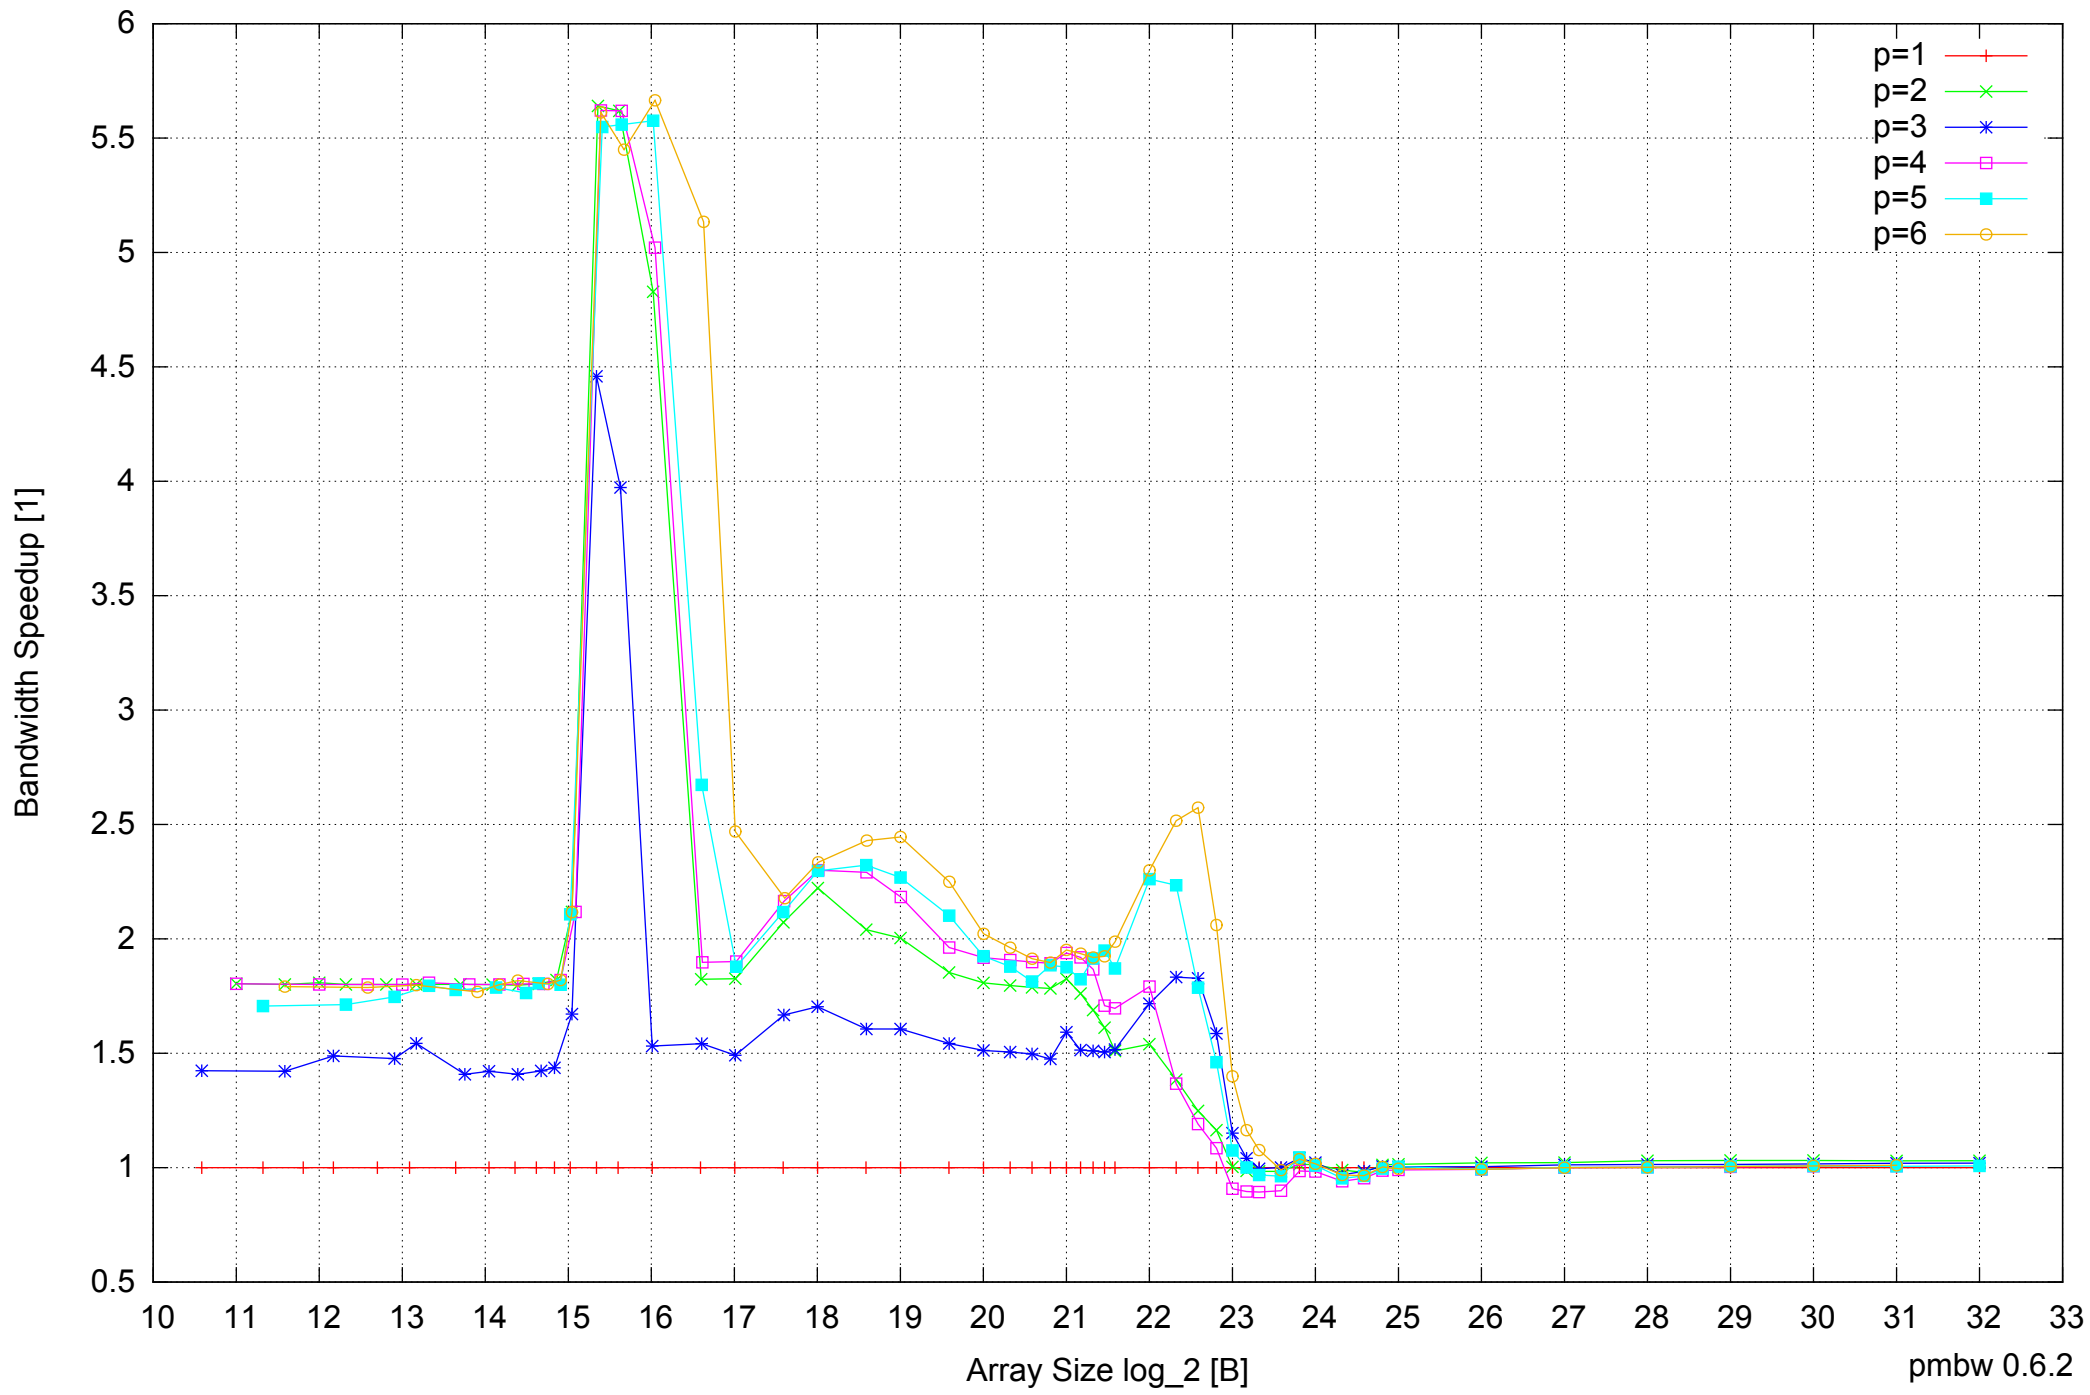

Intel Core i7-4500U 8GB - Speedup of Parallel Memory Bandwidth - ScanWrite256PtrUnrollLoop