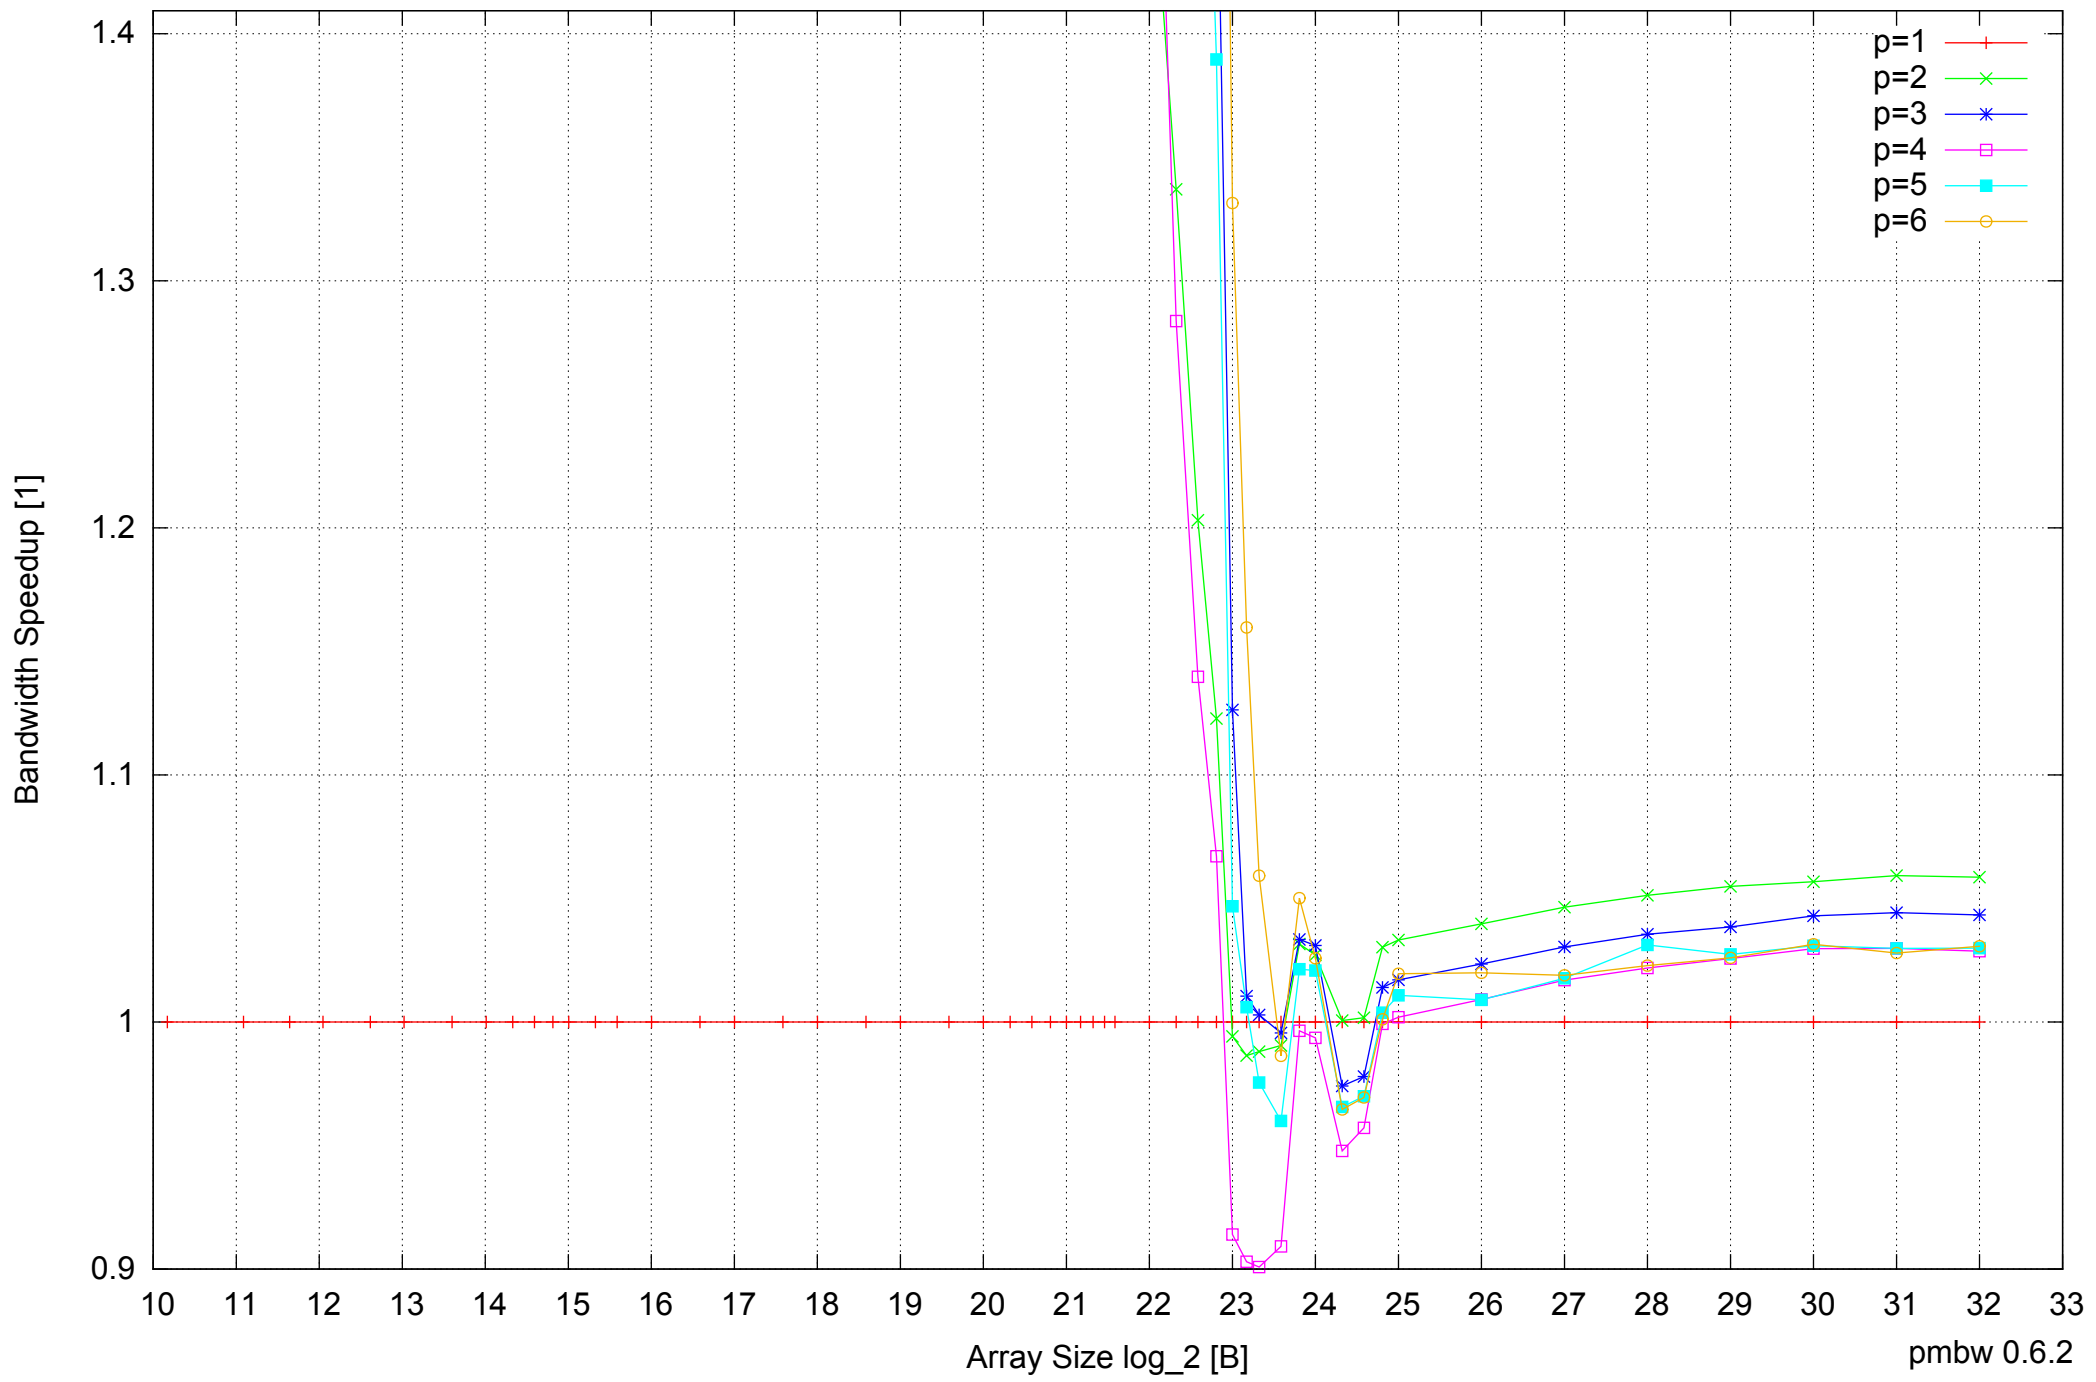

Intel Core i7-4500U 8GB - Speedup of Parallel Memory Bandwidth (enlarged) - ScanWrite64IndexUnrollLoop