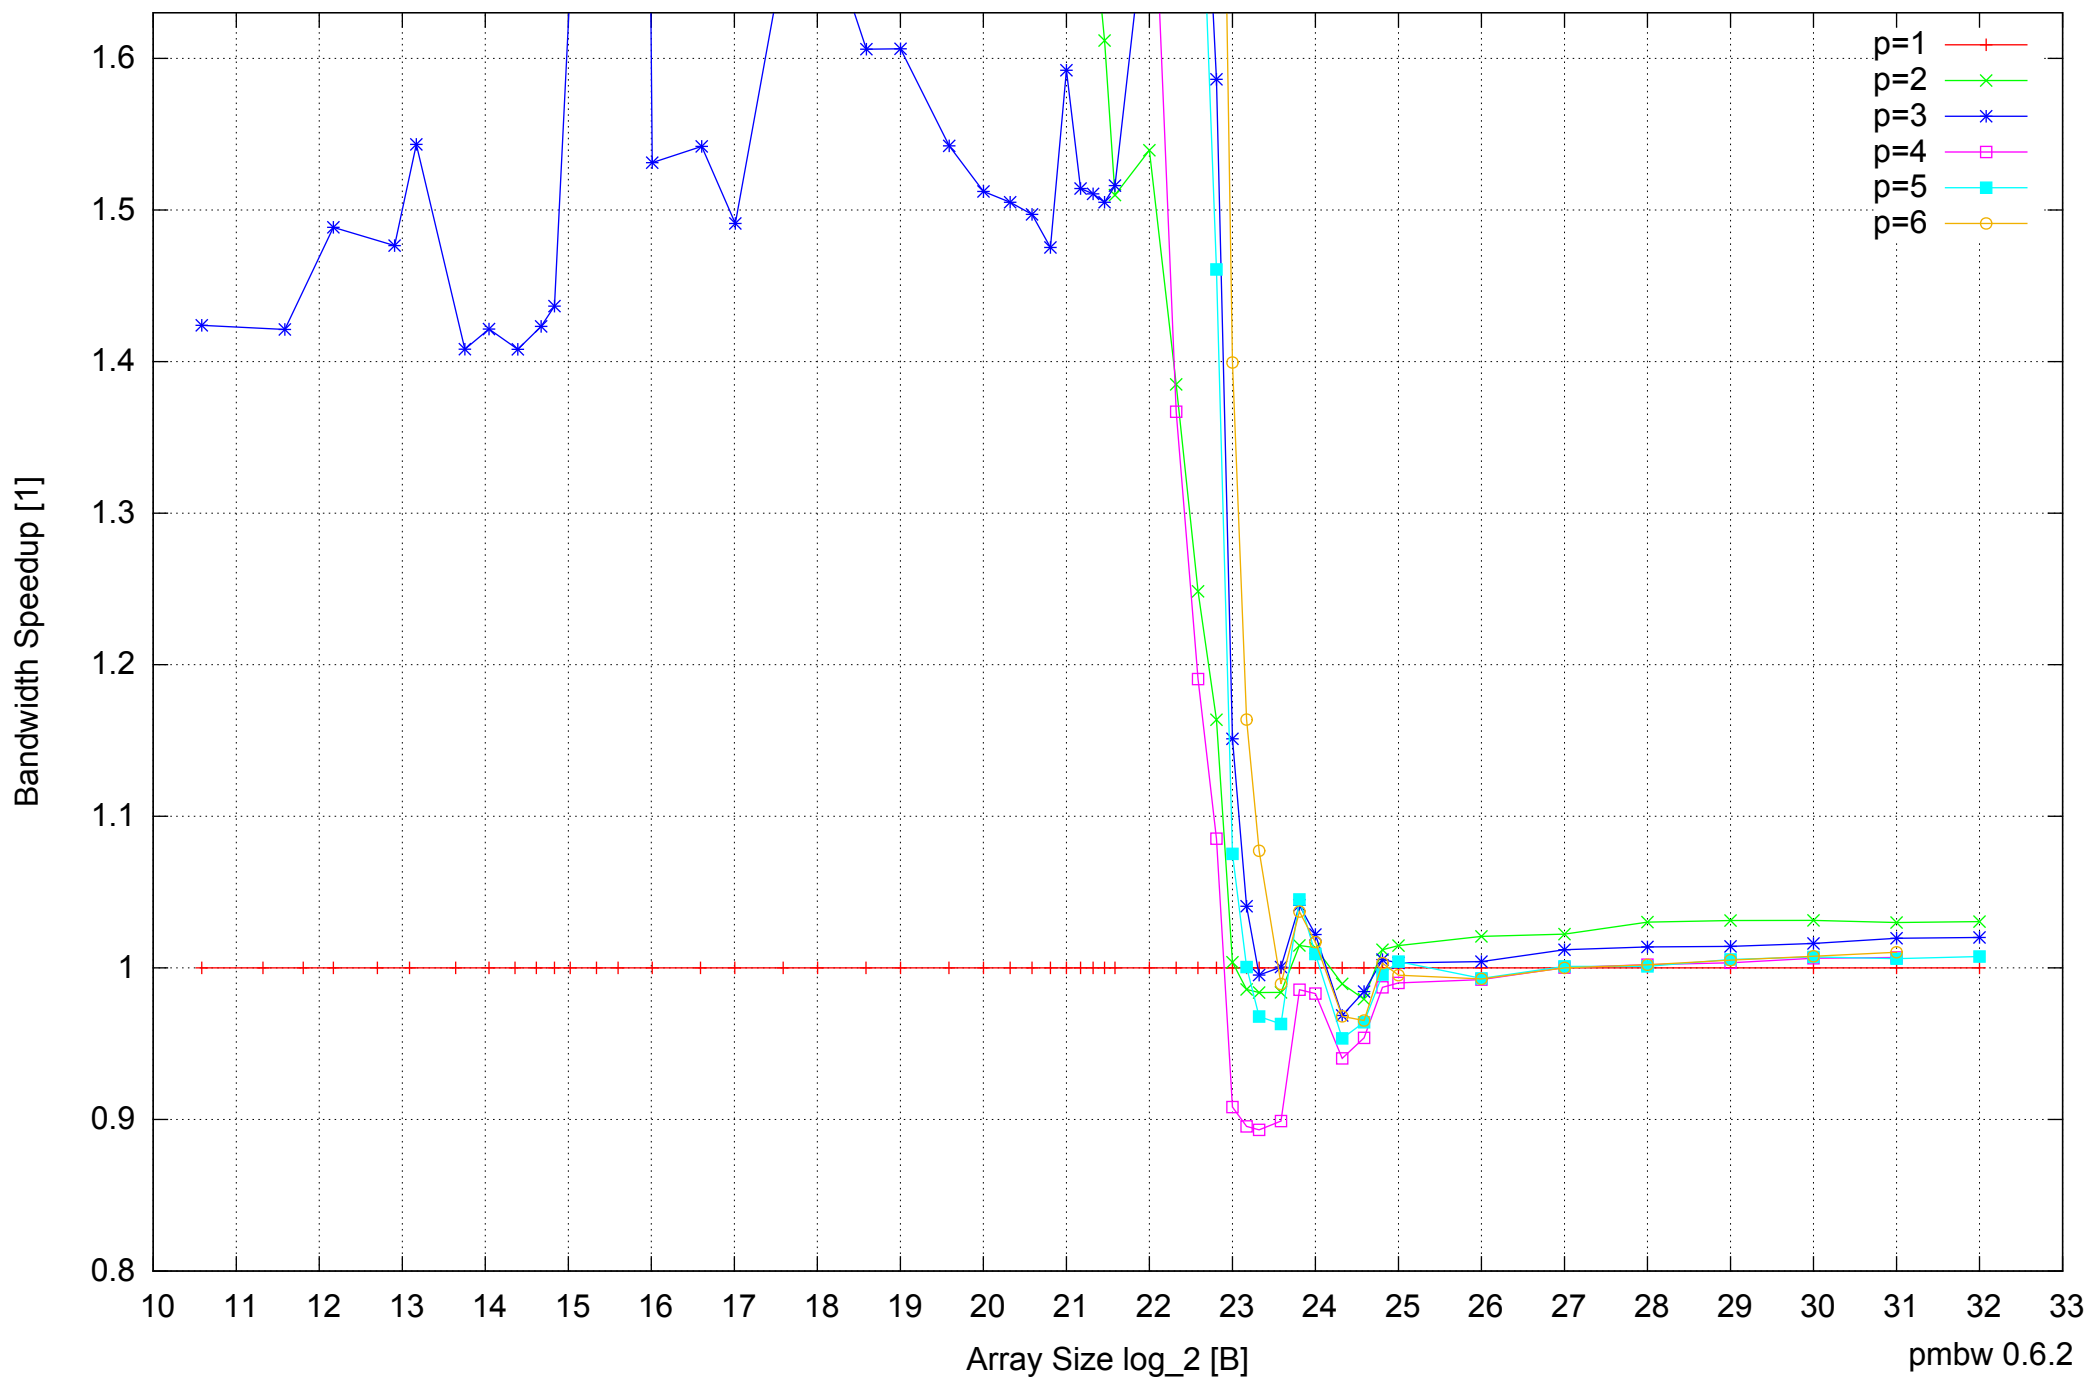

Intel Core i7-4500U 8GB - Speedup of Parallel Memory Bandwidth (enlarged) - ScanWrite256PtrUnrollLoop