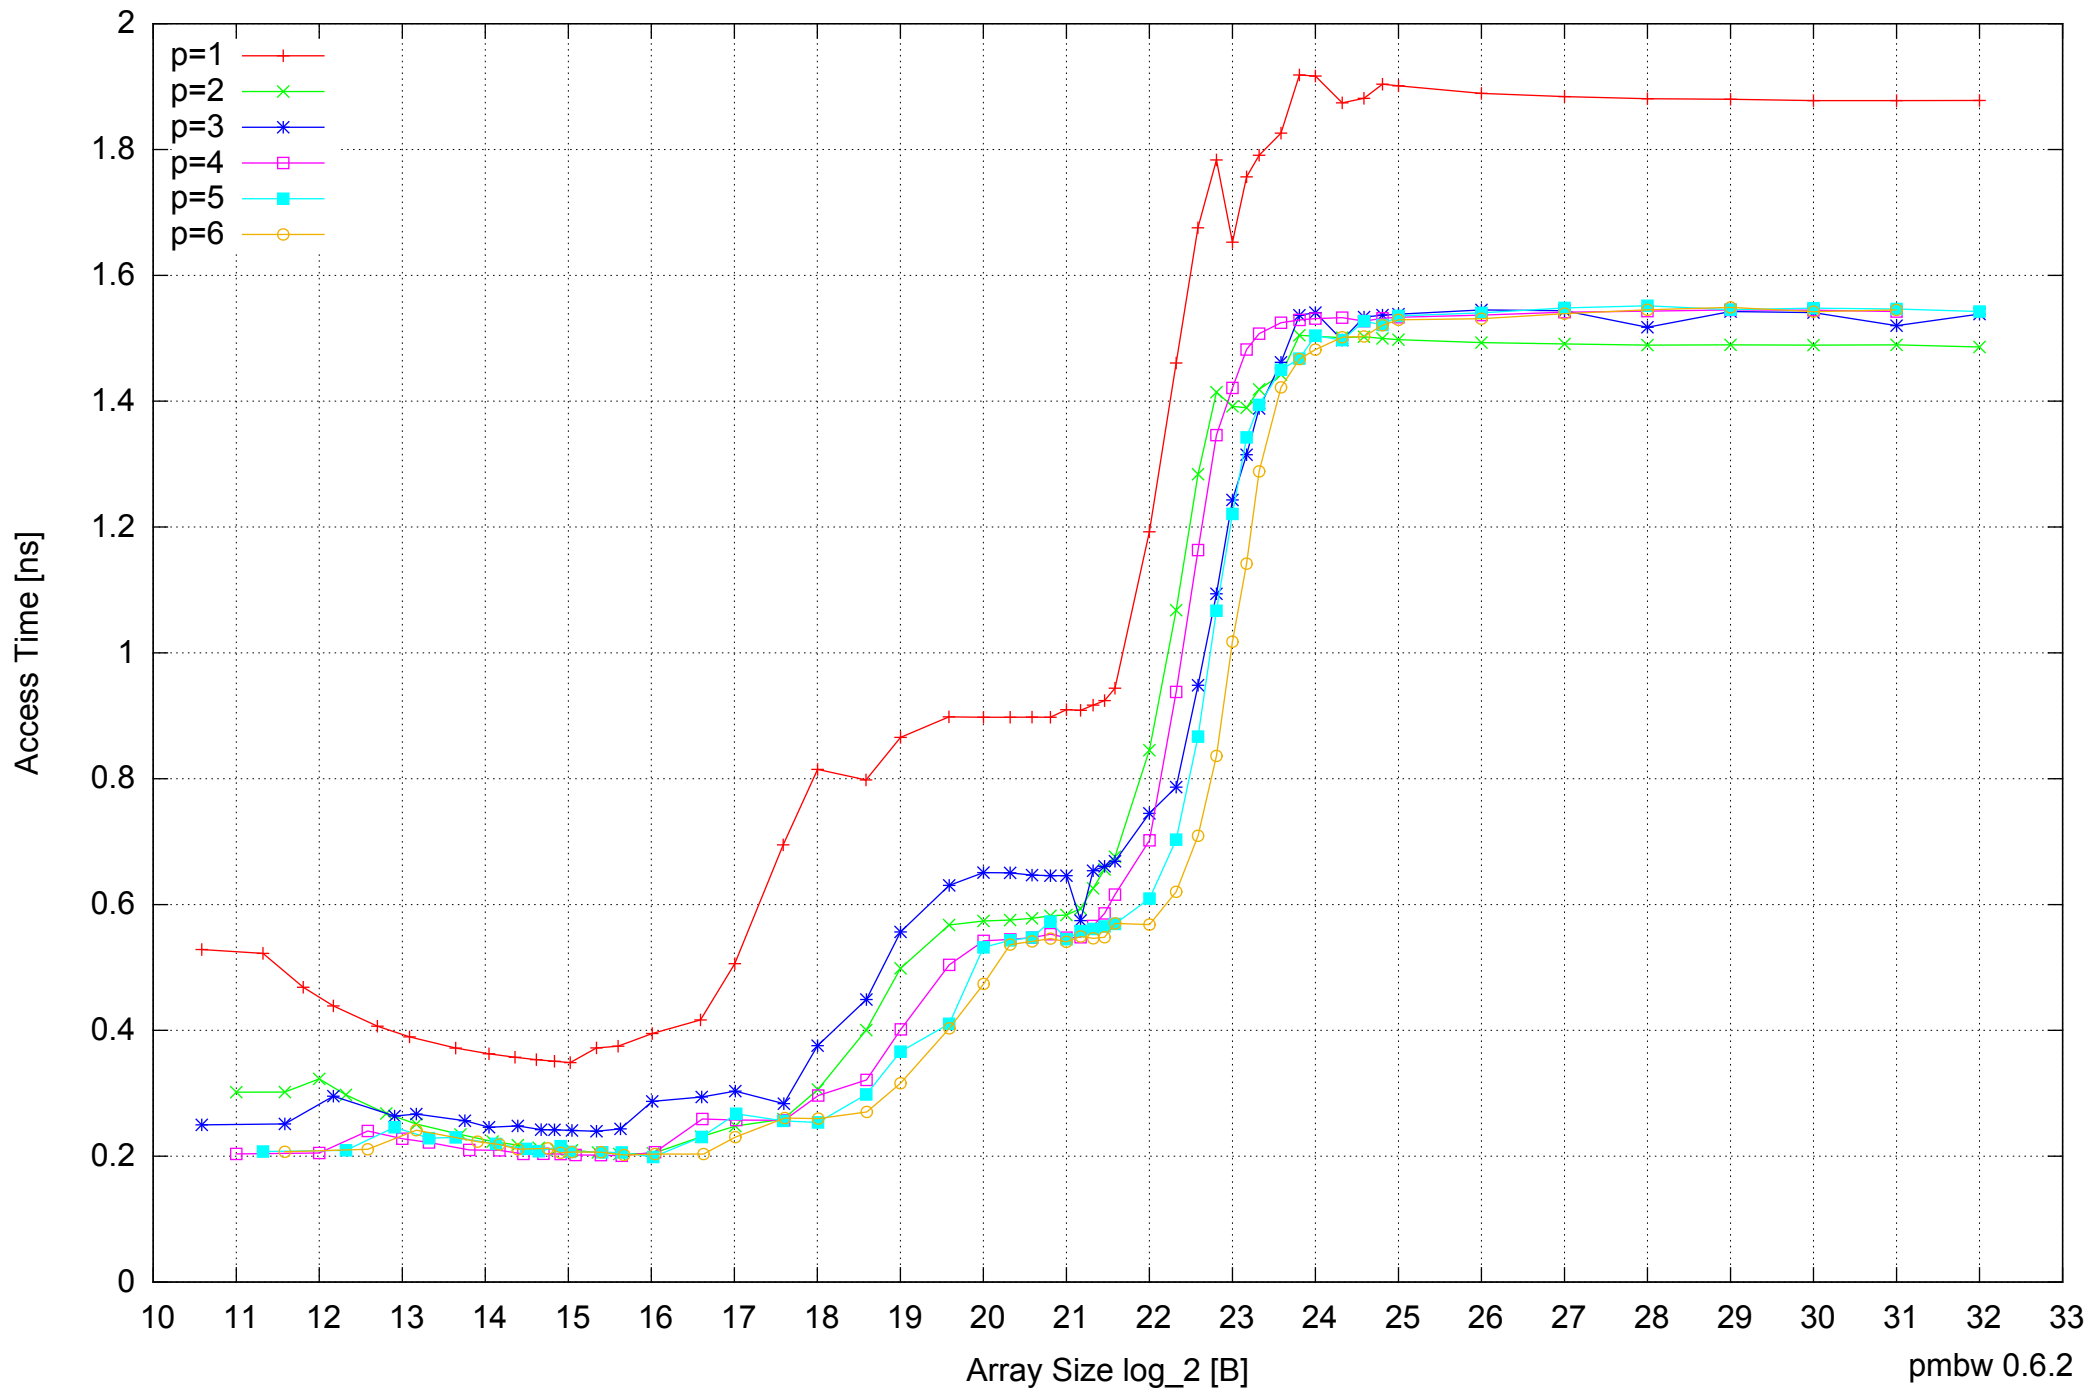

Intel Core i7-4500U 8GB - Parallel Memory Access Time - ScanRead256PtrSimpleLoop