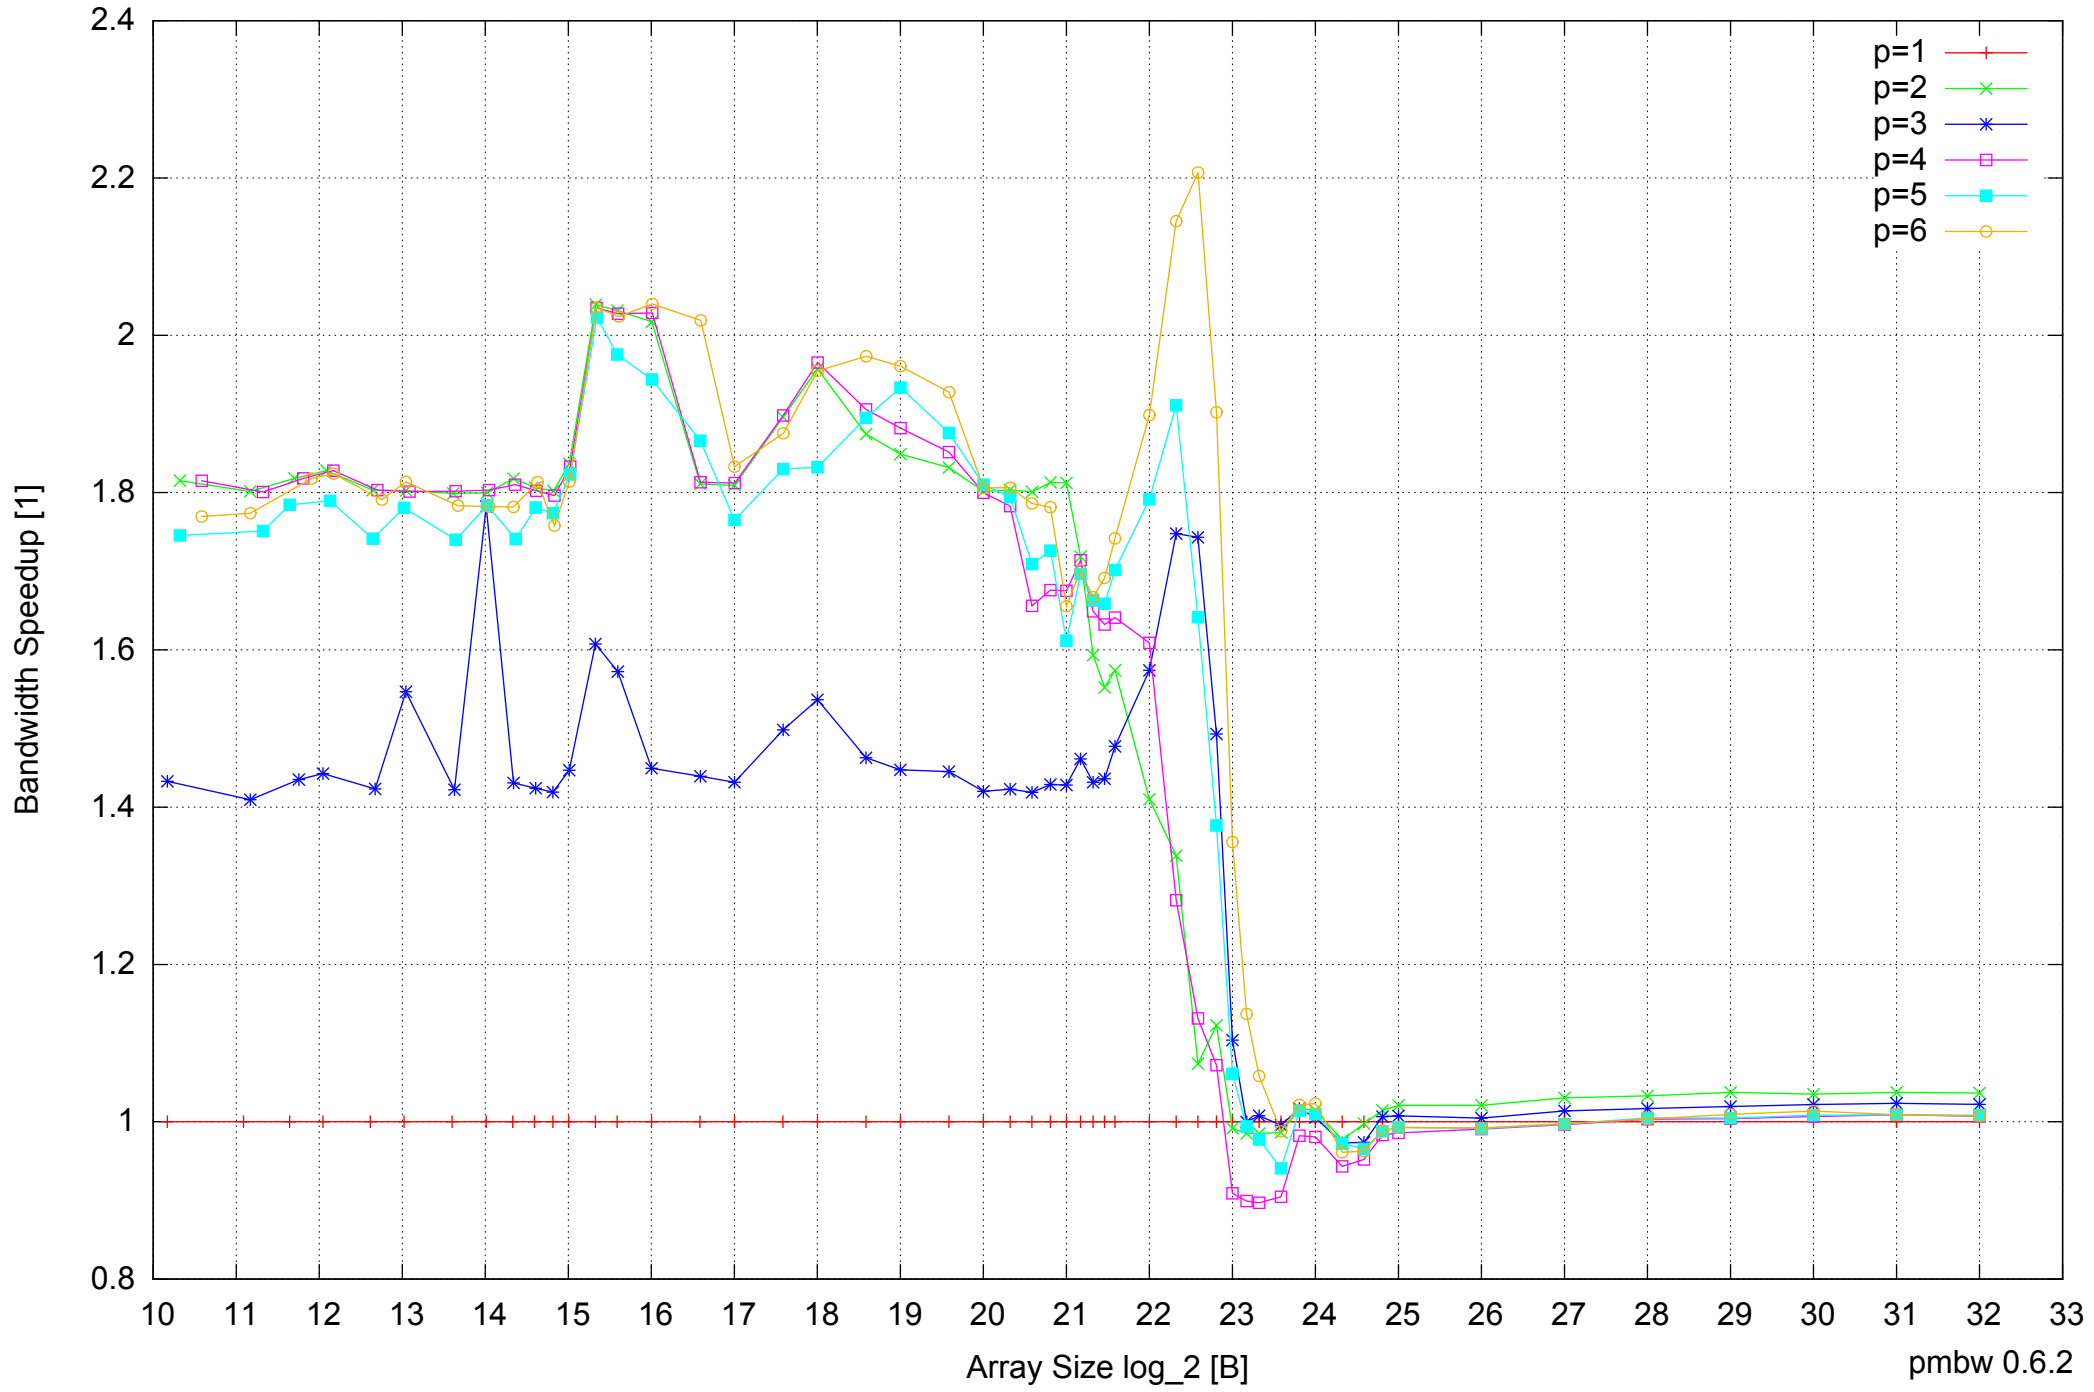

Intel Core i7-4500U 8GB - Speedup of Parallel Memory Bandwidth - ScanWrite64PtrUnrollLoop