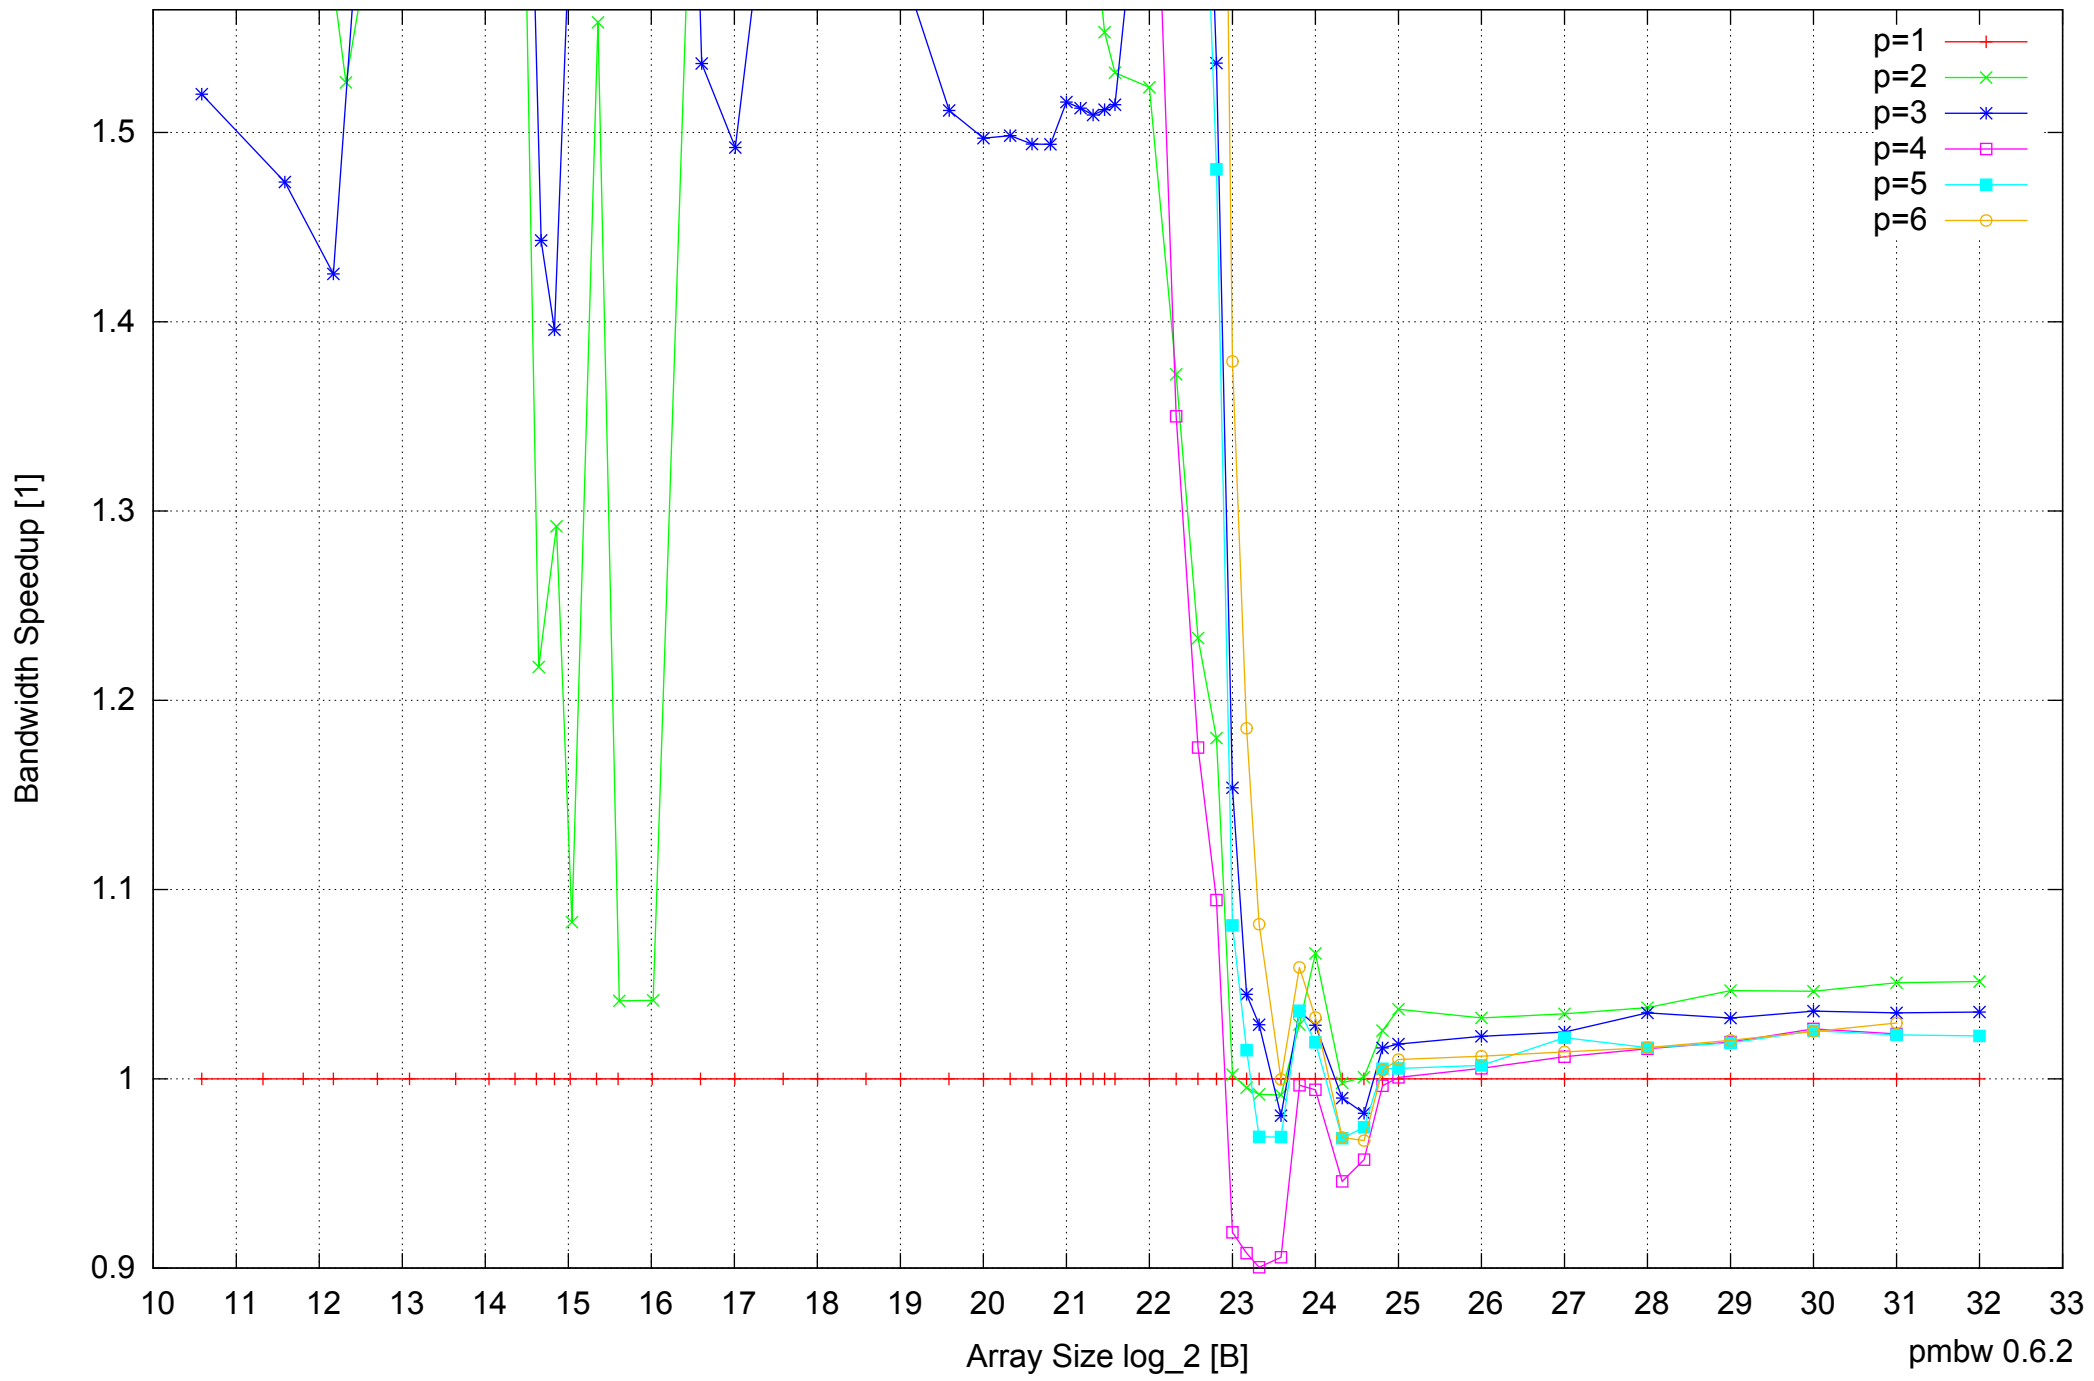

Intel Core i7-4500U 8GB - Speedup of Parallel Memory Bandwidth (enlarged) - ScanWrite256PtrSimpleLoop