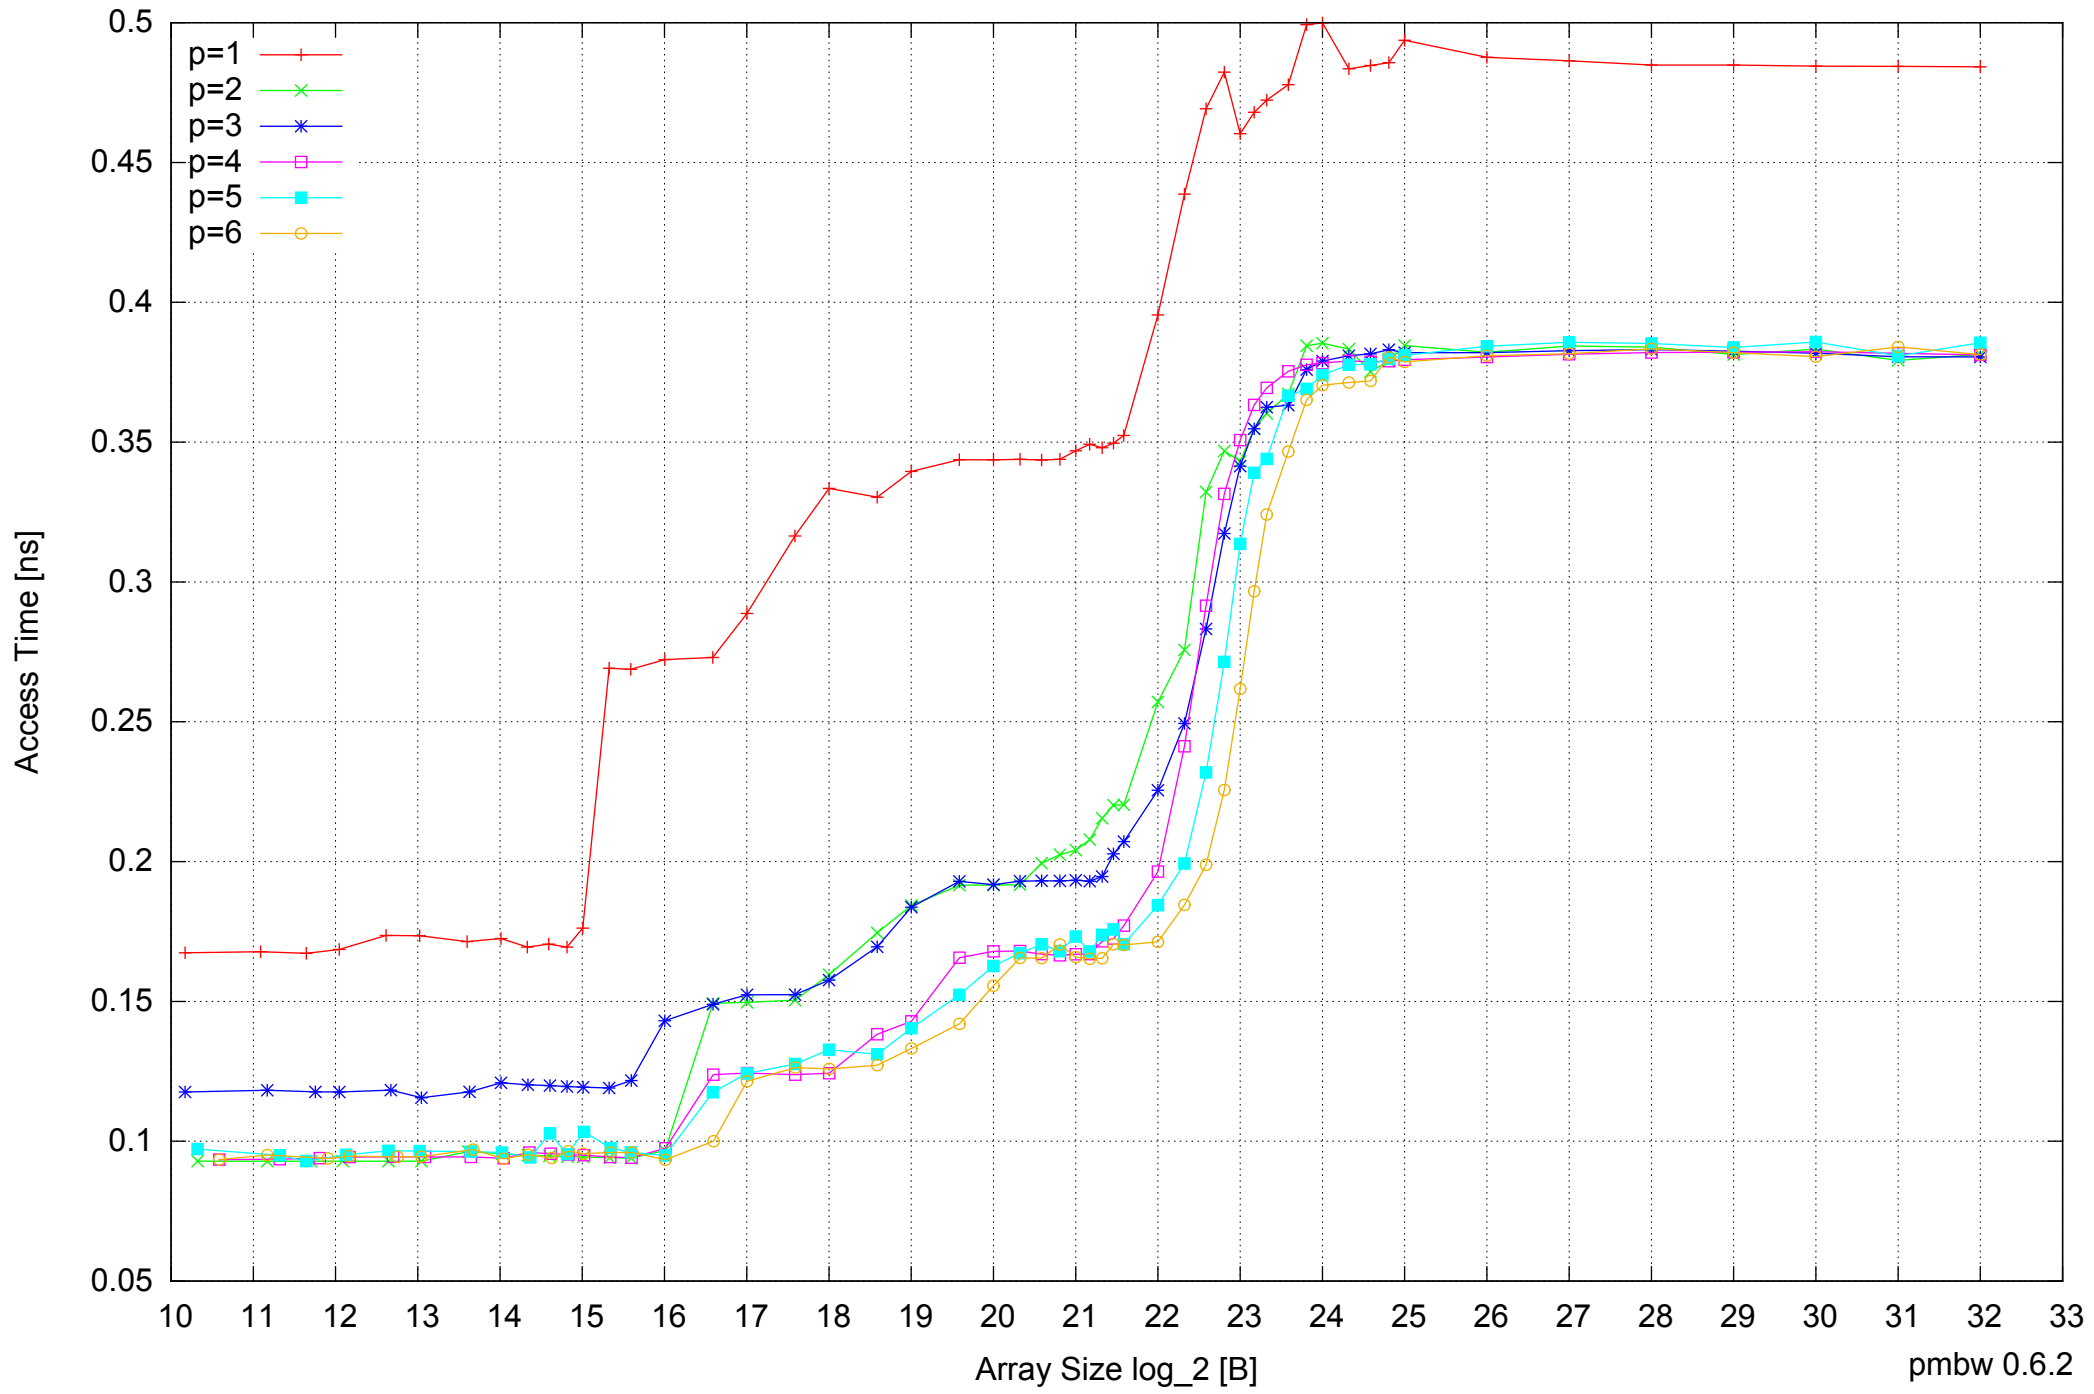

Intel Core i7-4500U 8GB - Parallel Memory Access Time - ScanRead64PtrUnrollLoop