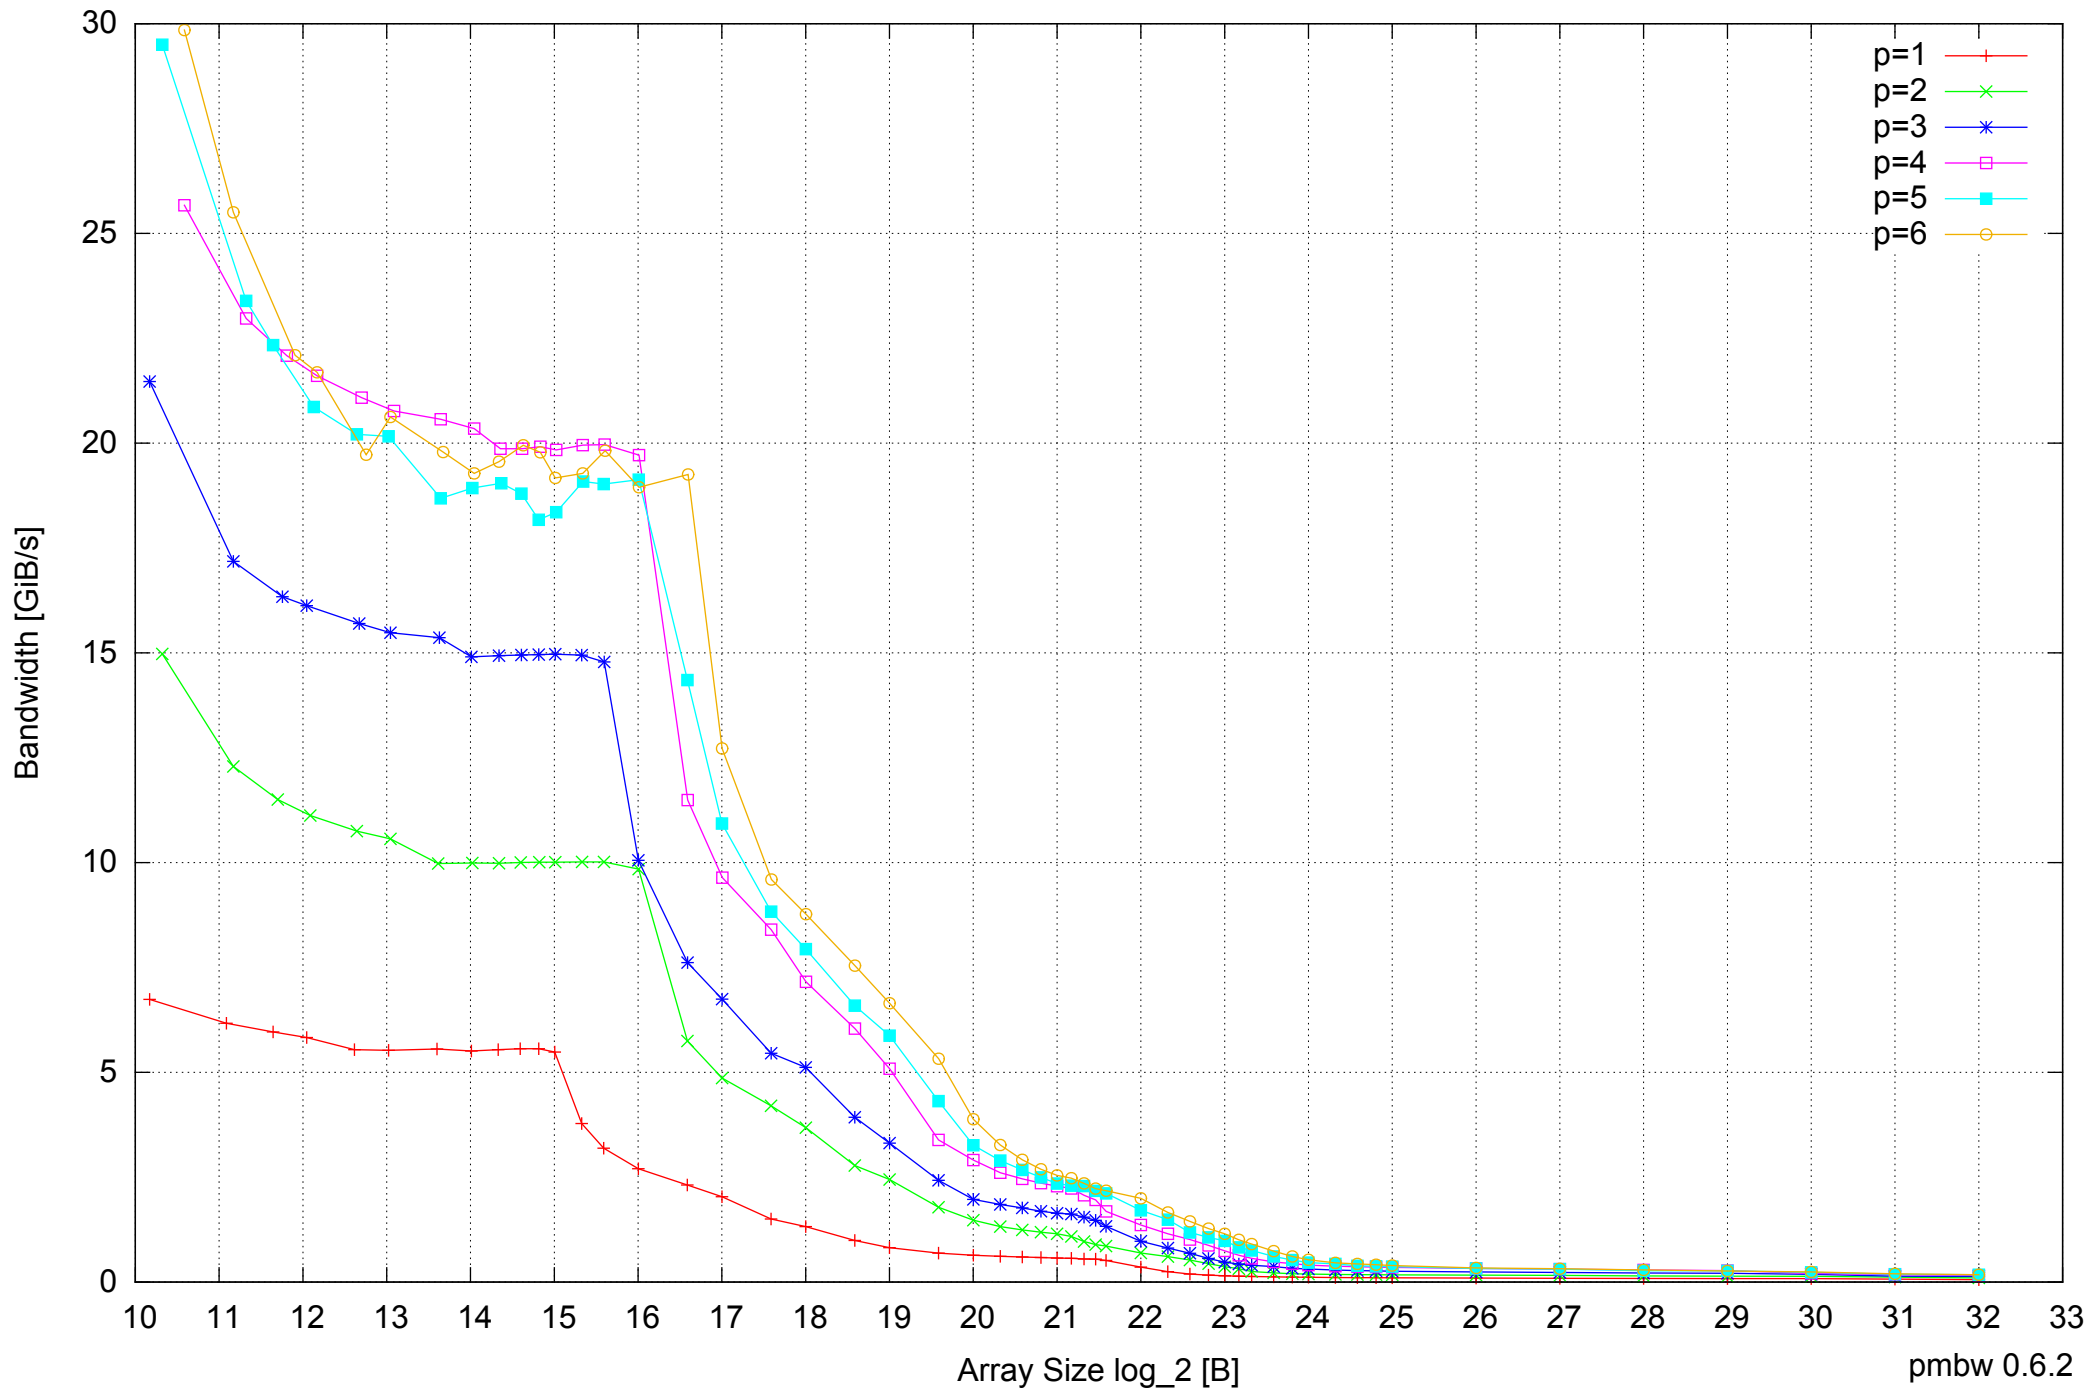

Intel Core i7-4500U 8GB - Parallel Memory Bandwidth - PermRead64UnrollLoop