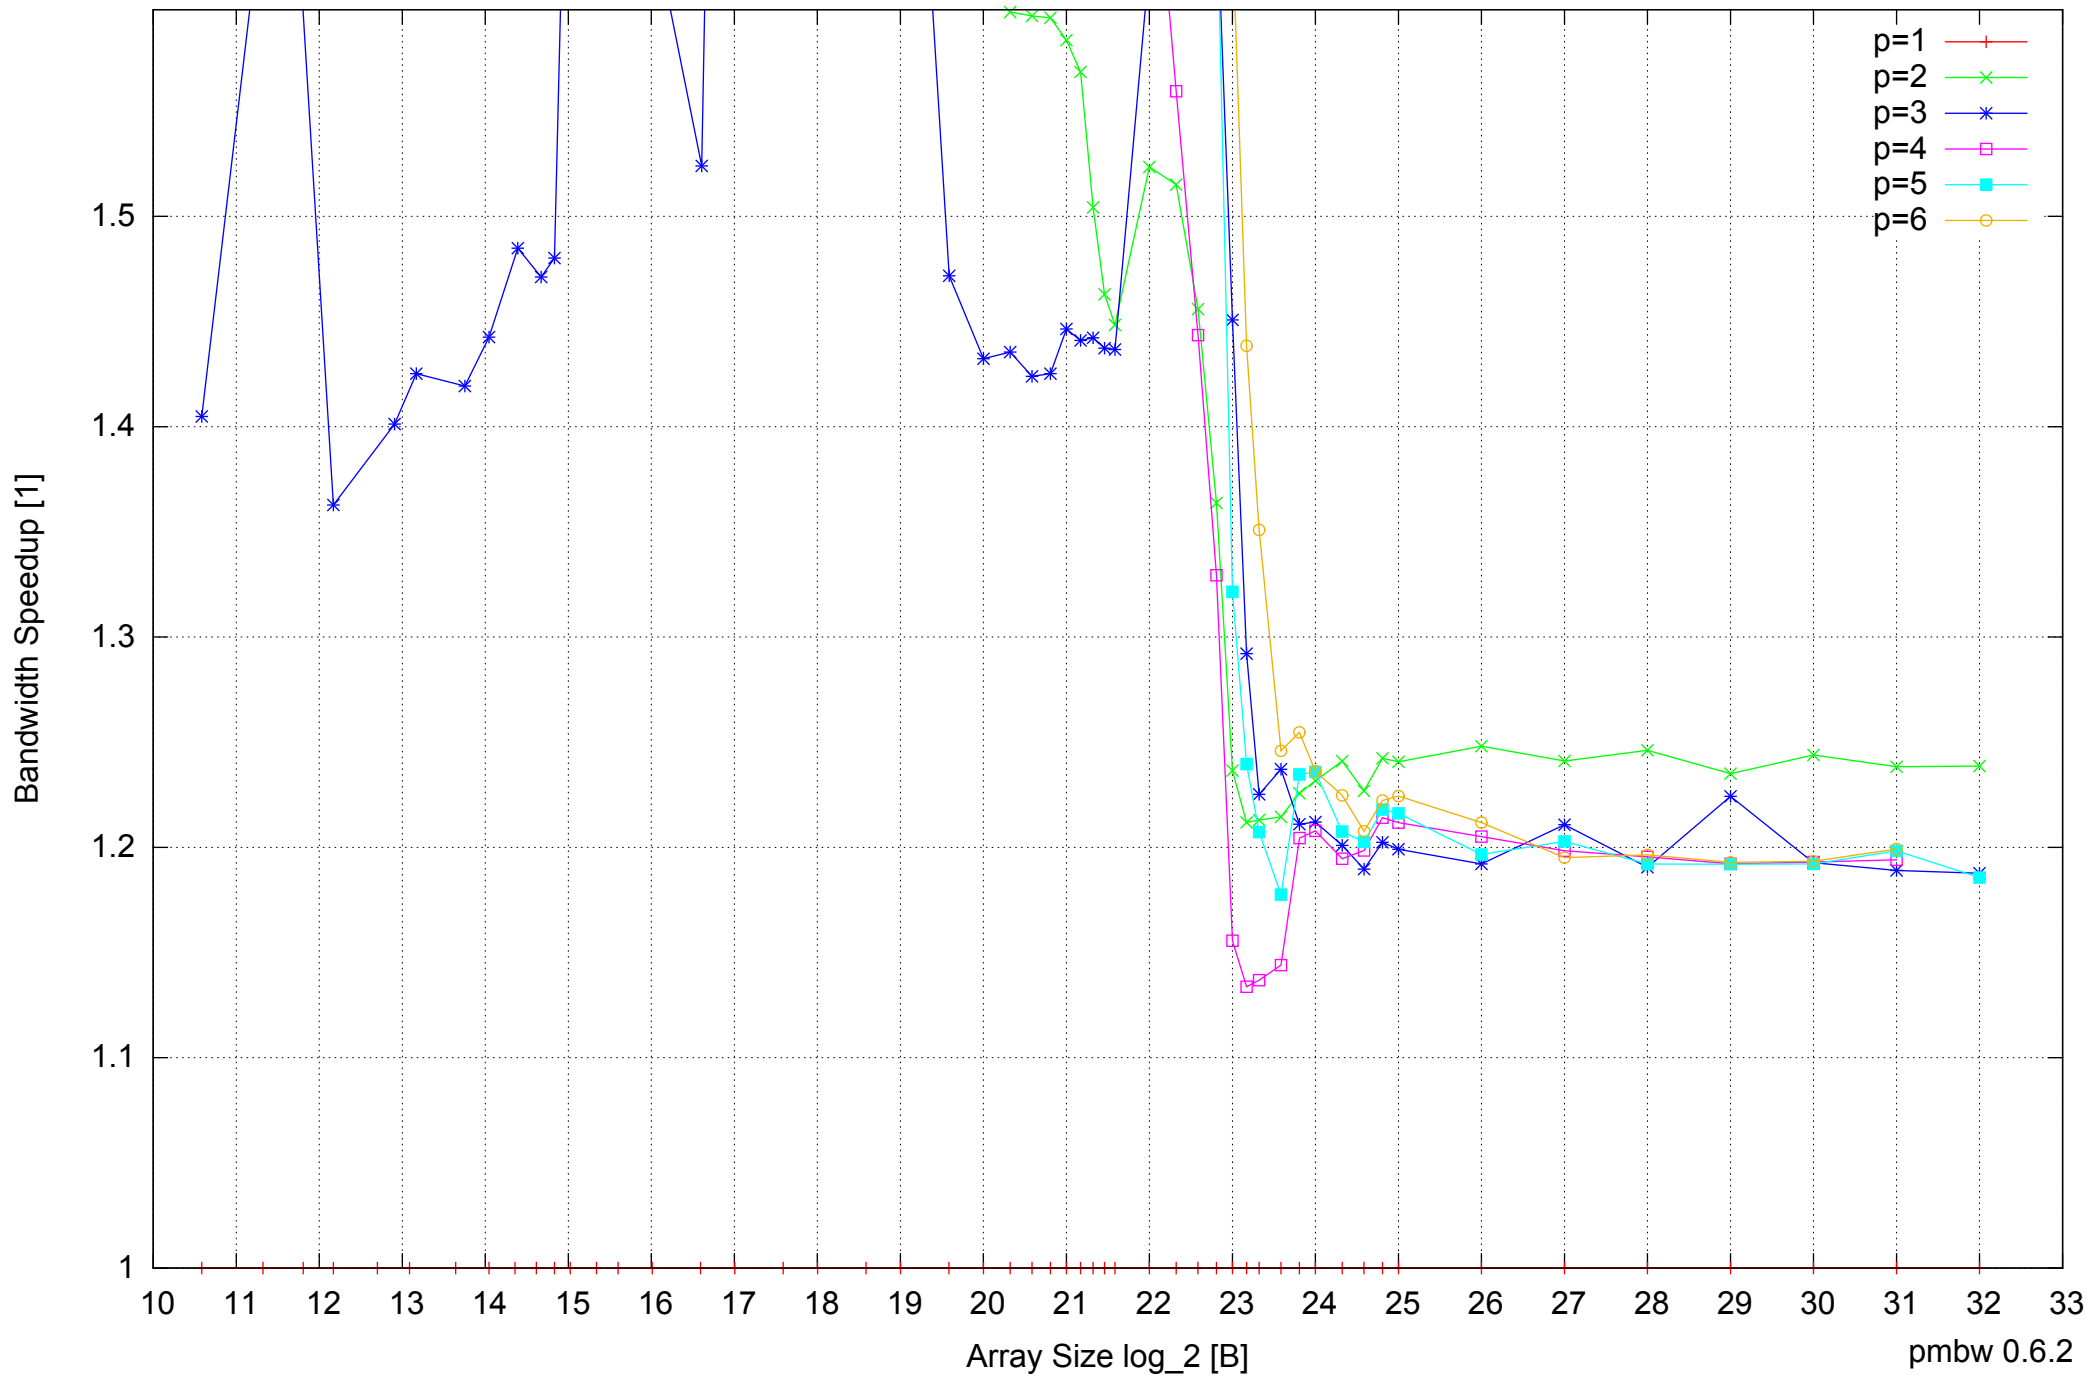

Intel Core i7-4500U 8GB - Speedup of Parallel Memory Bandwidth (enlarged) - ScanRead256PtrUnrollLoop