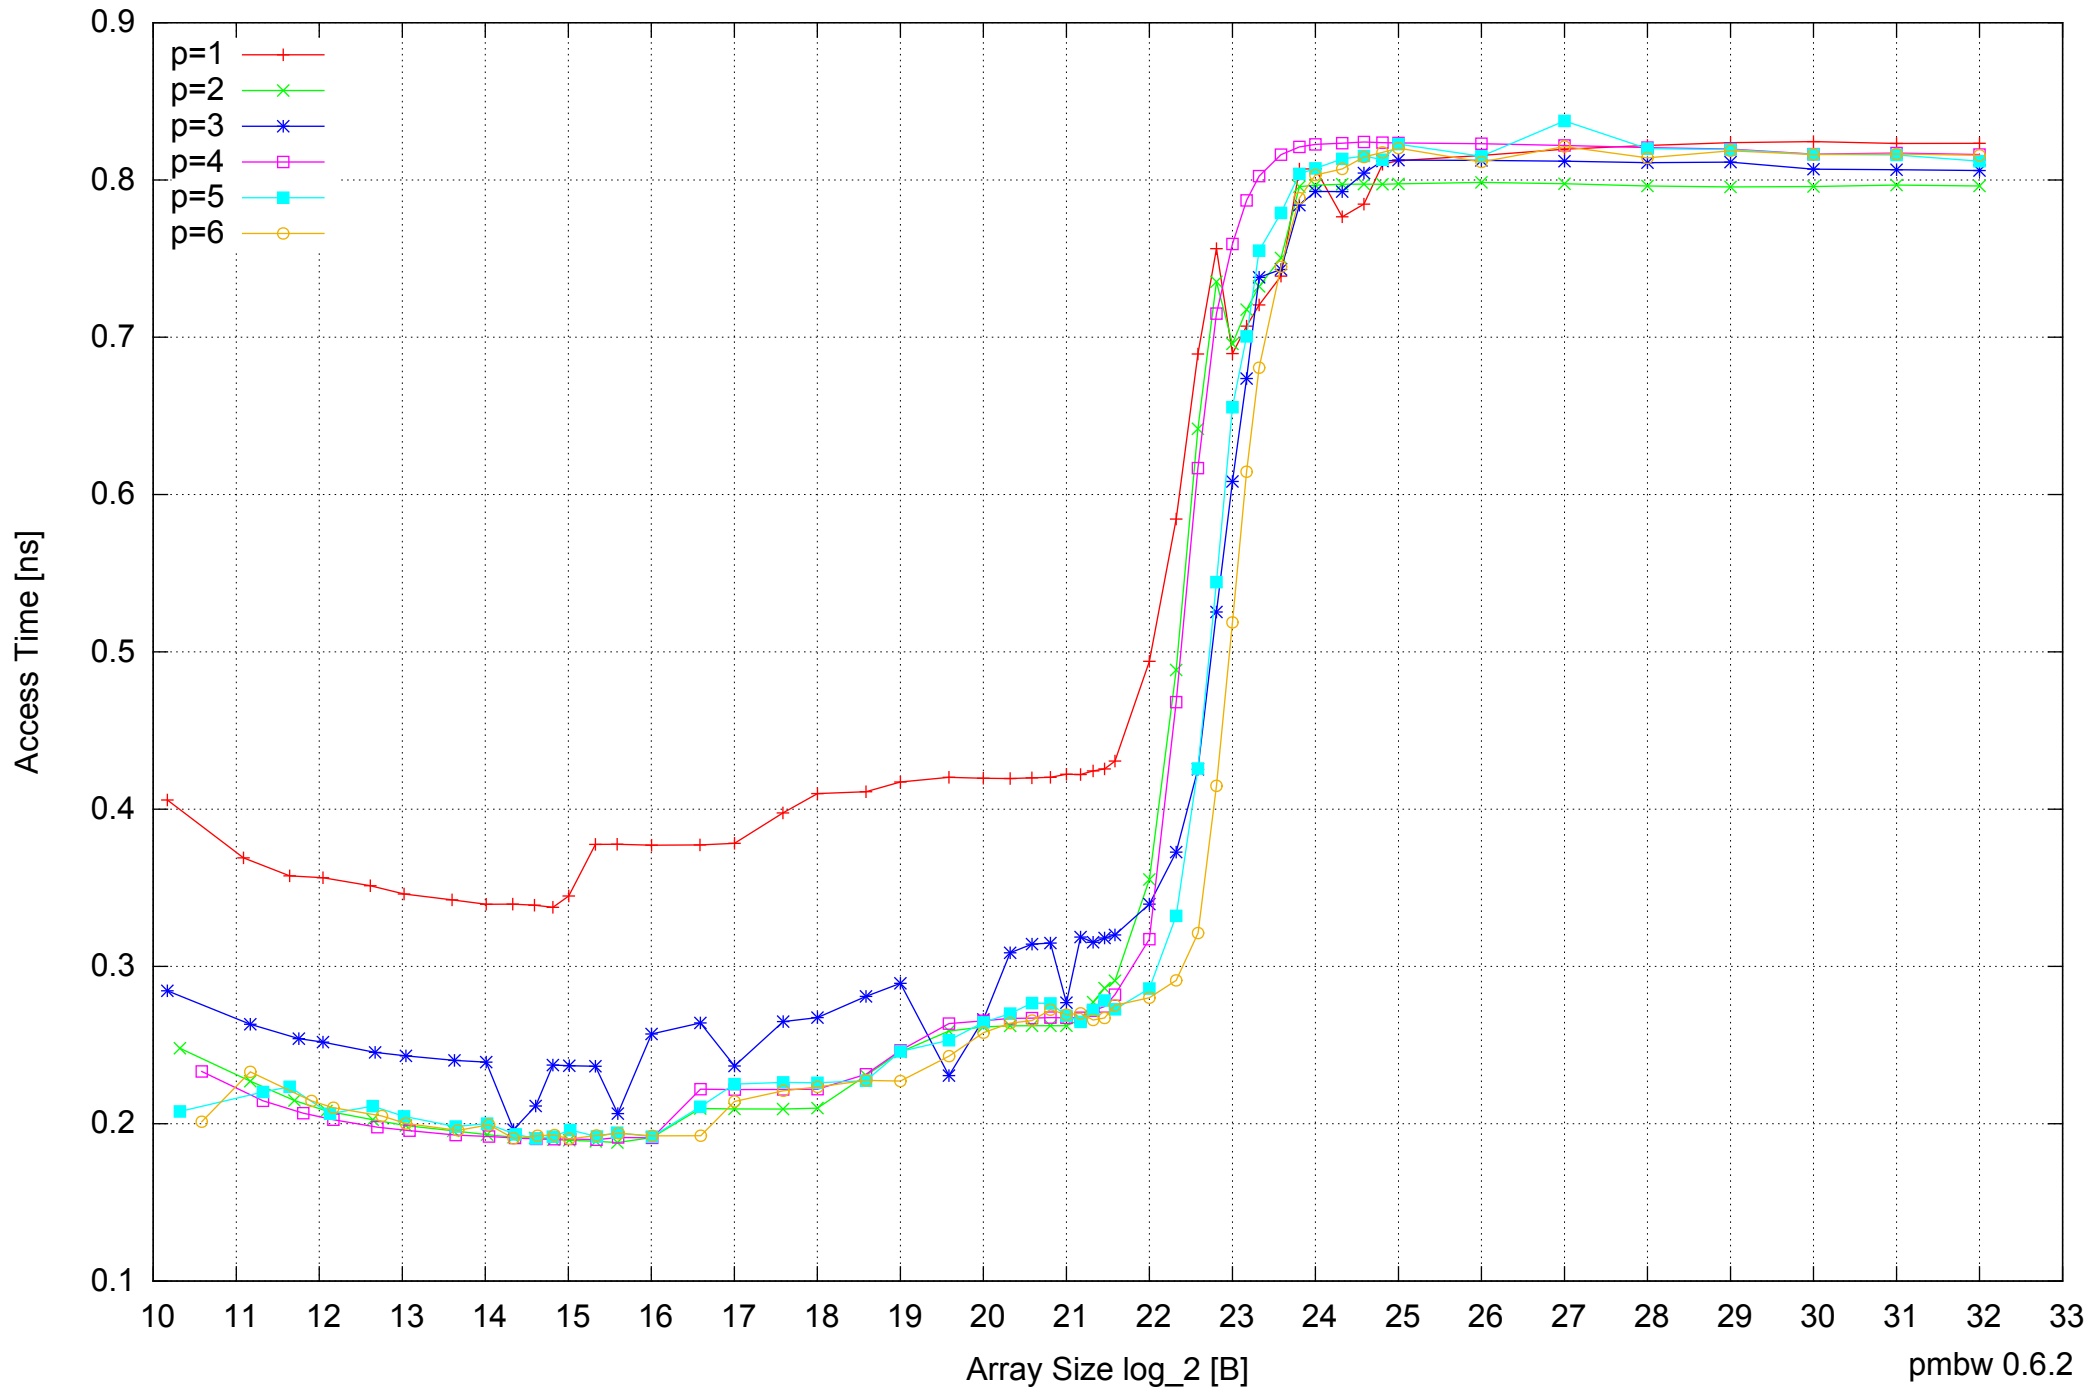

Intel Core i7-4500U 8GB - Parallel Memory Access Time - ScanWrite64PtrSimpleLoop