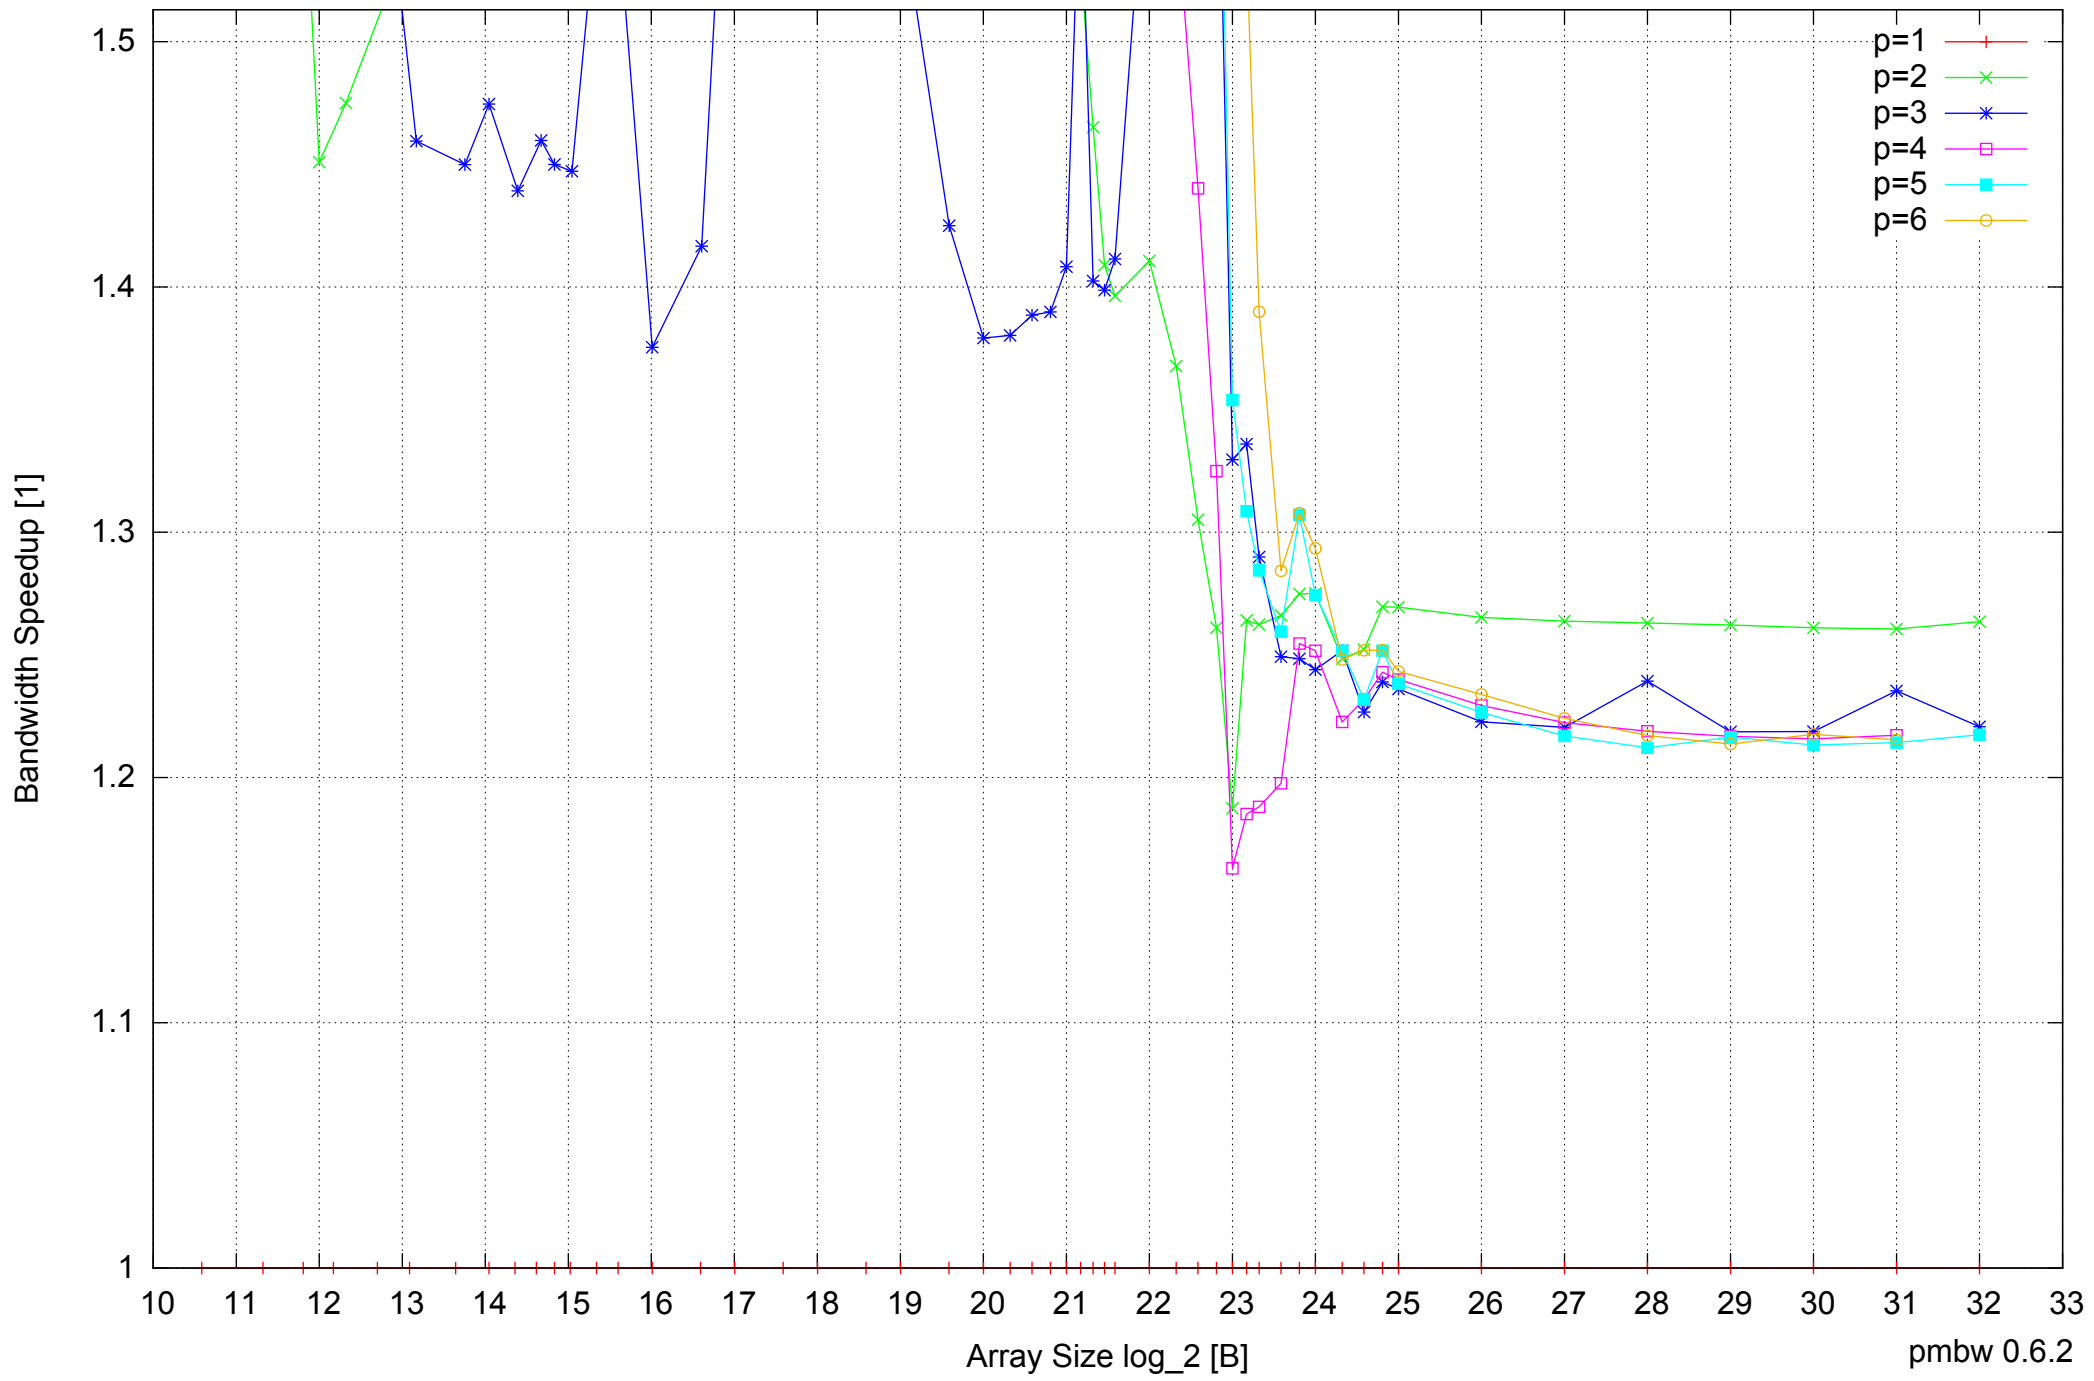

Intel Core i7-4500U 8GB - Speedup of Parallel Memory Bandwidth (enlarged) - ScanRead256PtrSimpleLoop