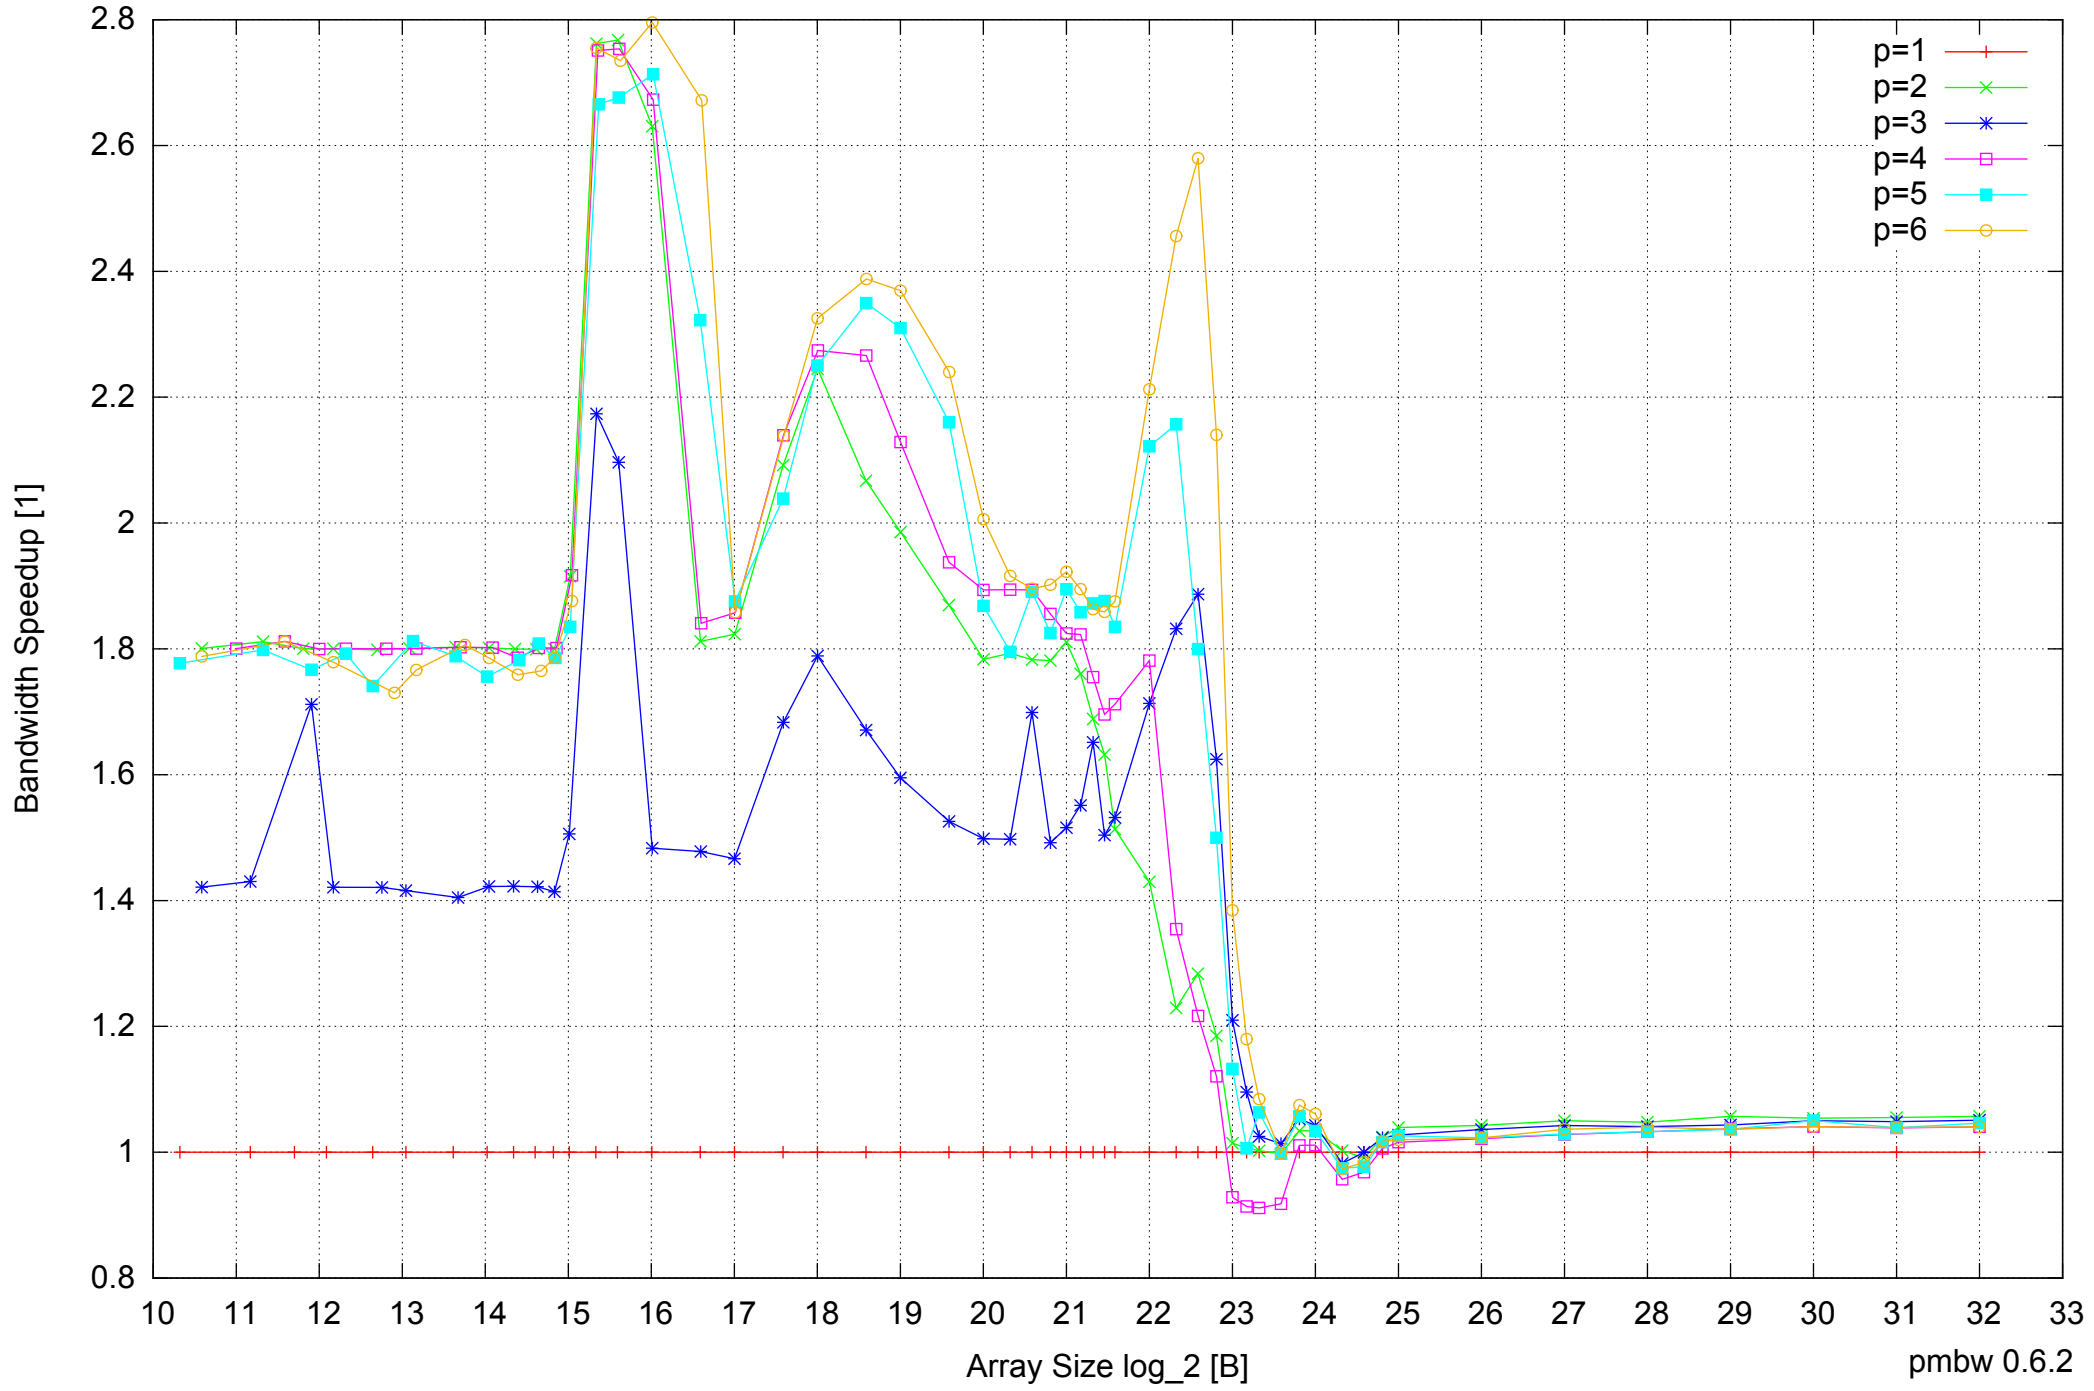

Intel Core i7-4500U 8GB - Speedup of Parallel Memory Bandwidth - ScanWrite128PtrUnrollLoop