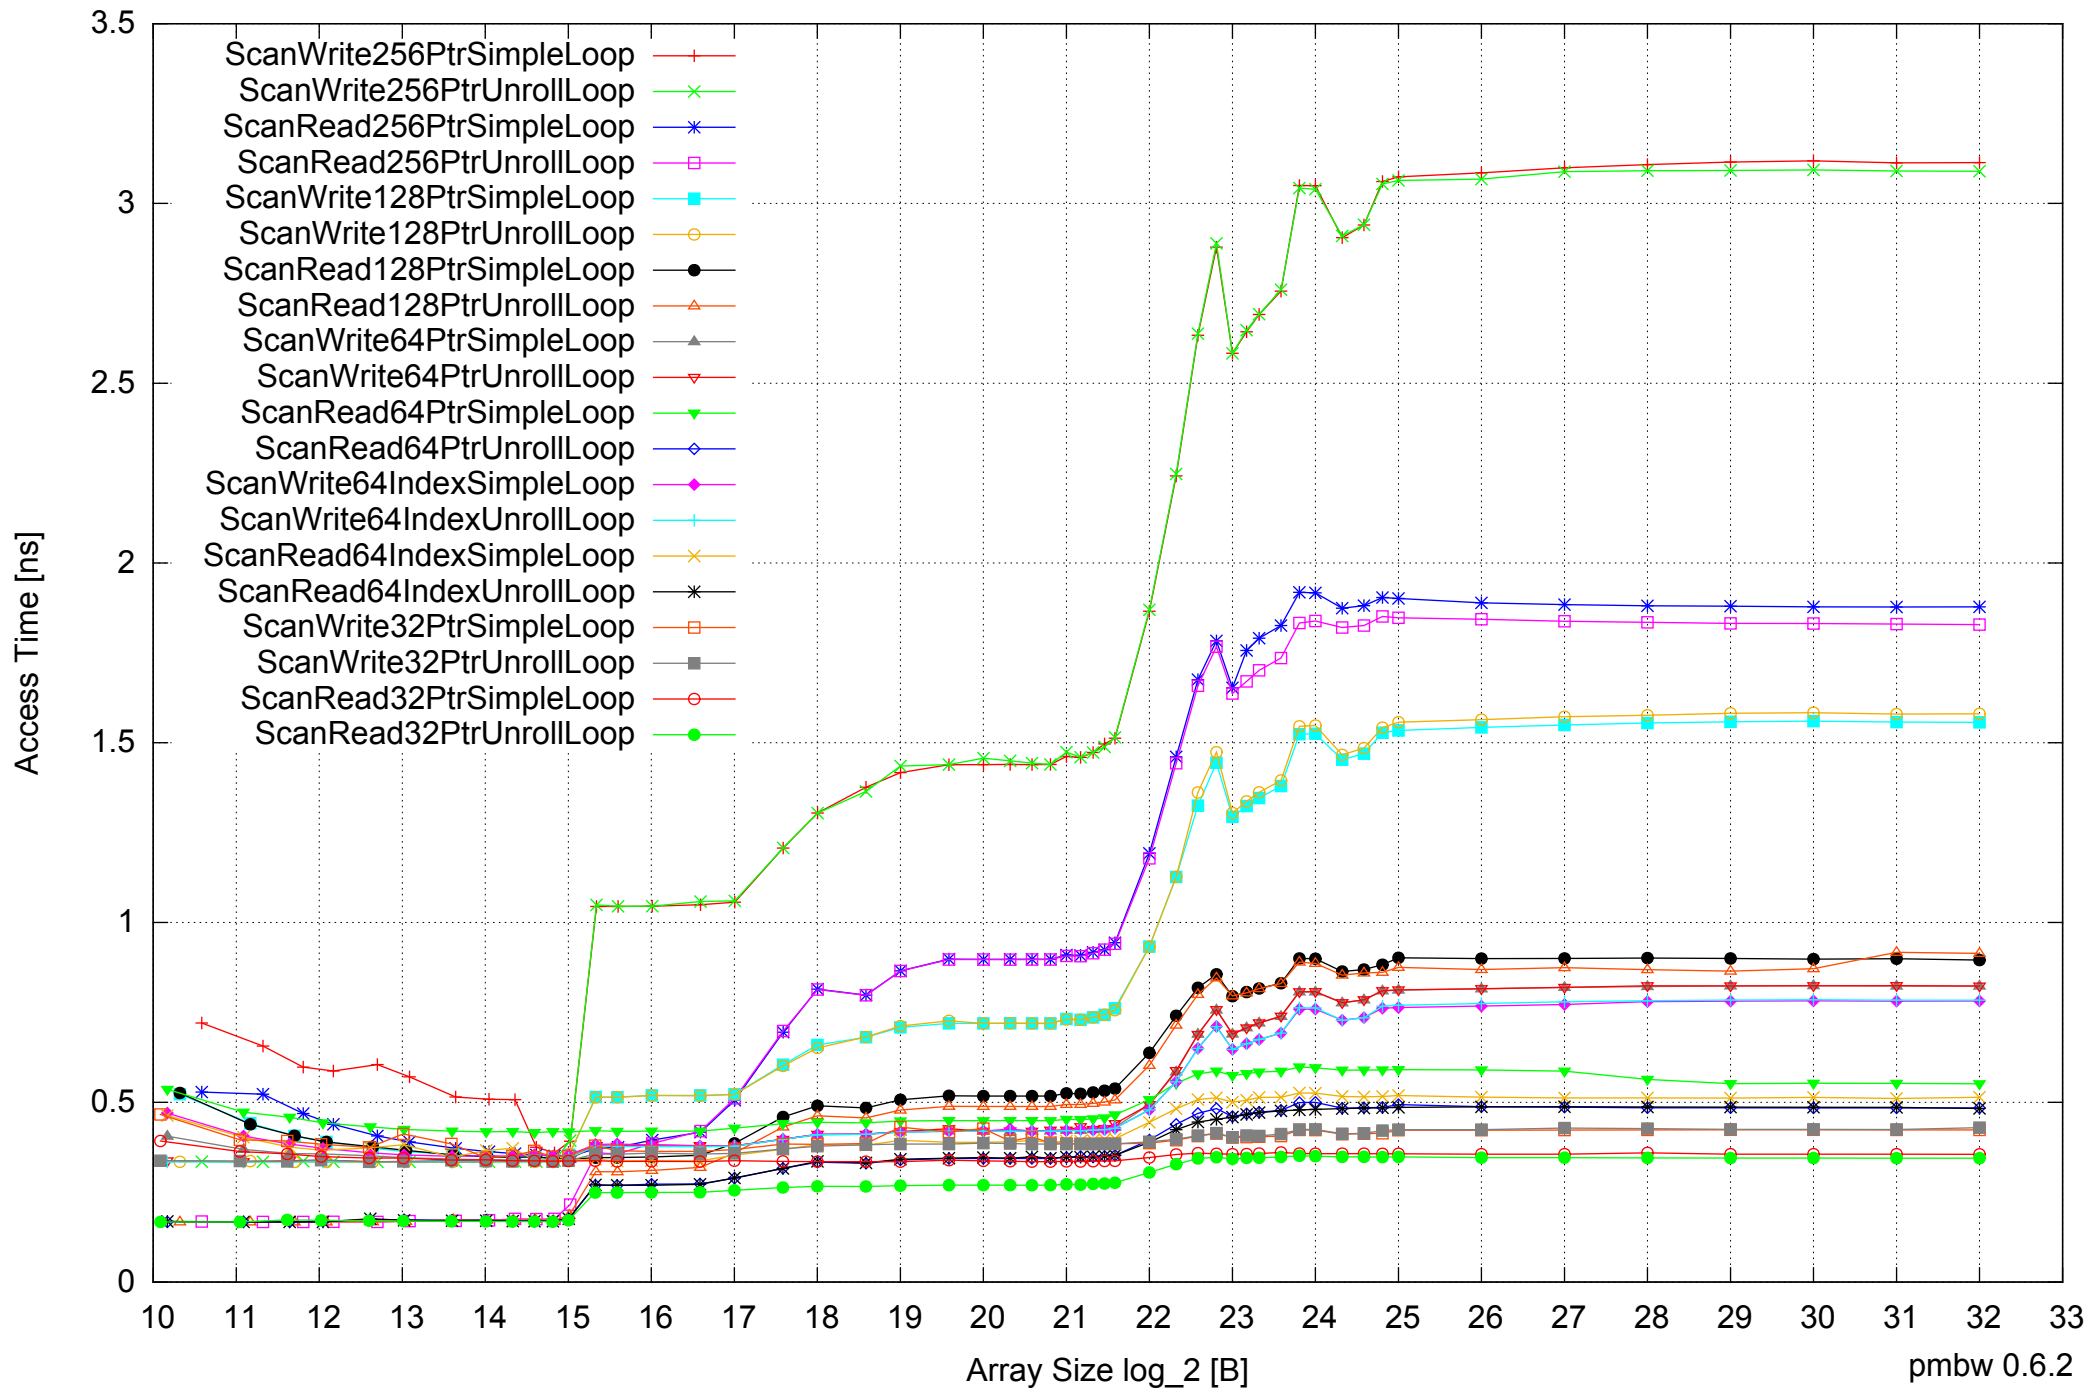

Intel Core i7-4500U 8GB - One Thread Memory Bandwidth

Intel Core i7-4500U 8GB - One Thread Memory Latency (Access Time)

Intel Core i7-4500U 8GB - One Thread Memory Latency (excluding Permutation)

Intel Core i7-4500U 8GB - One Thread Memory Bandwidth (only 64-bit Reads)

Intel Core i7-4500U 8GB - Parallel Memory Bandwidth - ScanWrite256PtrSimpleLoop

p=1  
p=2  
p=3  
p=4  
p=5  
p=6

Array Size log<sub>2</sub> [B] pmbw 0.6.2

Intel Core i7-4500U 8GB - Parallel Memory Access Time - ScanWrite256PtrSimpleLoop