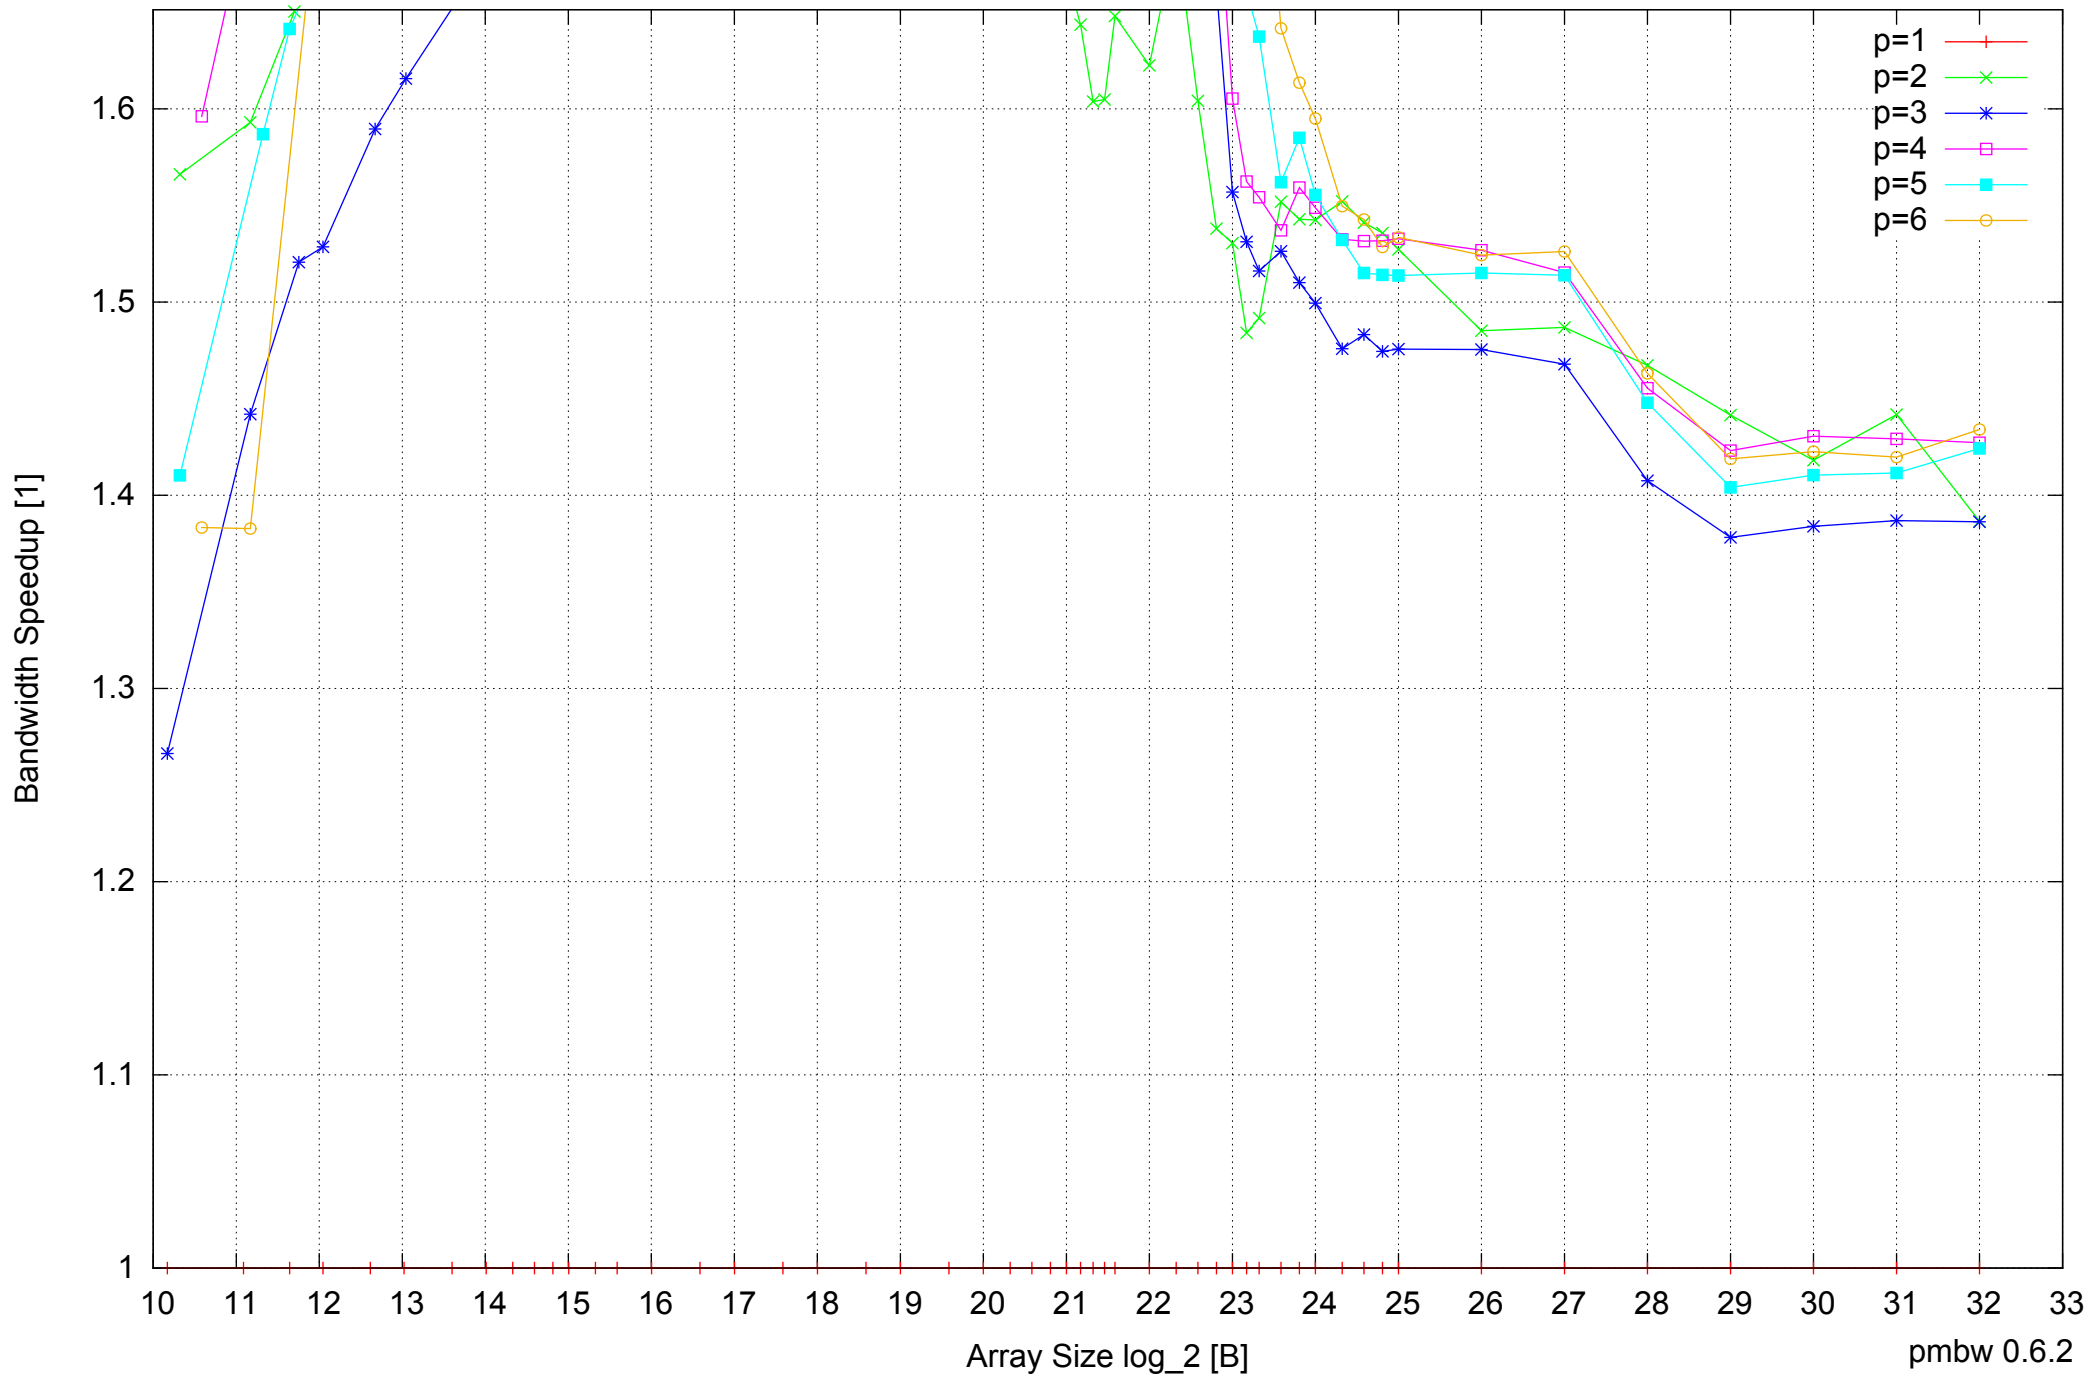

Intel Core i7-4500U 8GB - Speedup of Parallel Memory Bandwidth (enlarged) - ScanRead64PtrSimpleLoop