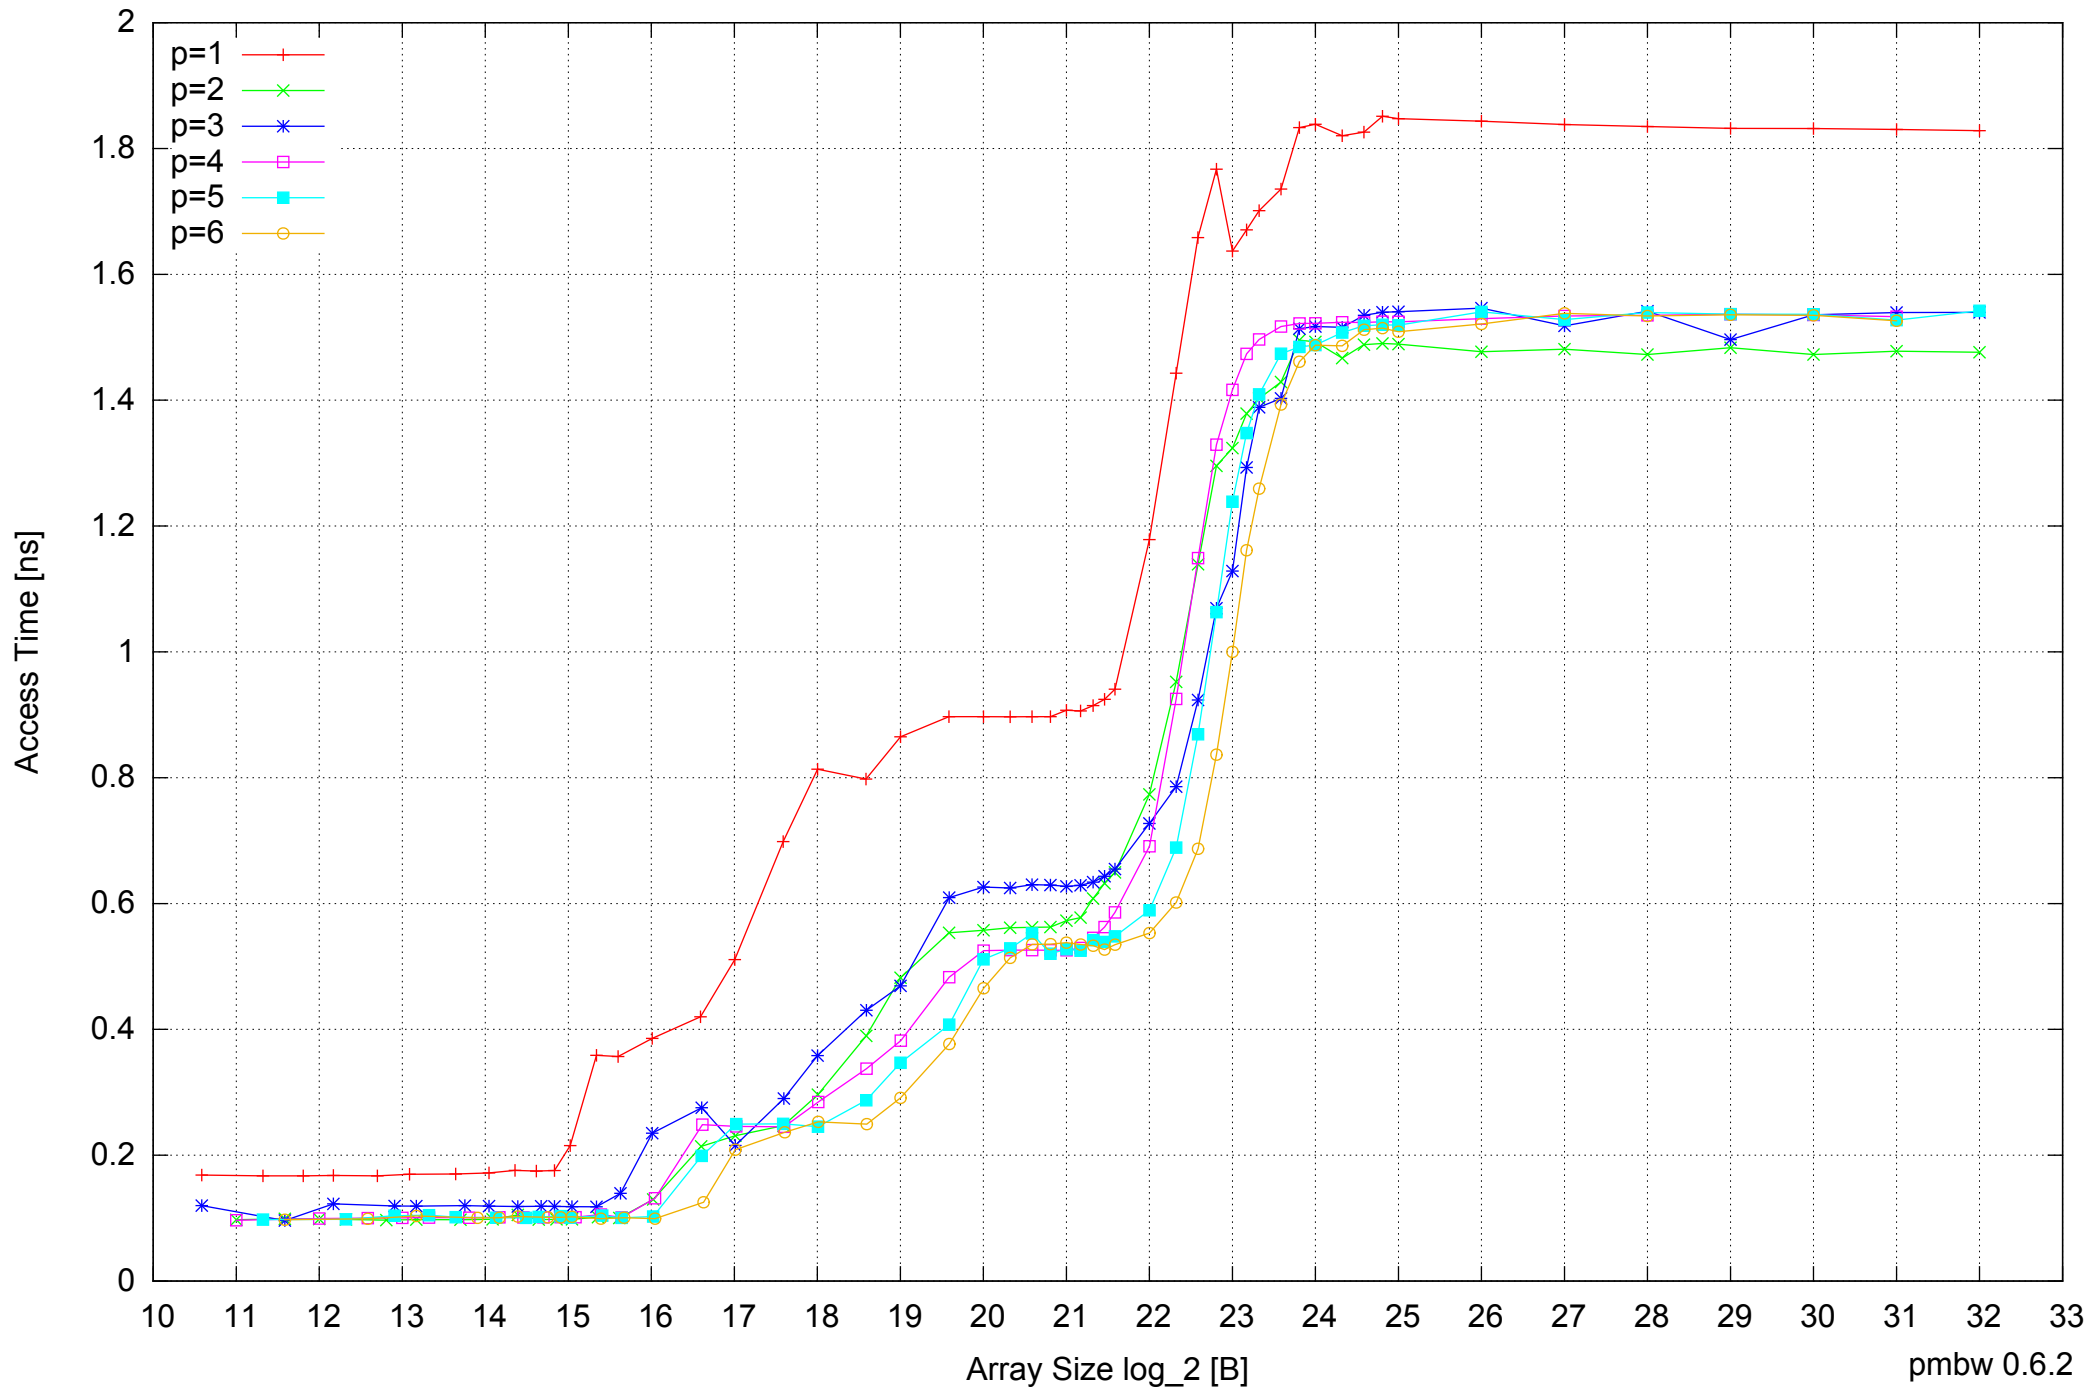

Intel Core i7-4500U 8GB - Speedup of Parallel Memory Bandwidth (enlarged) - ScanRead256PtrSimpleLoop

Intel Core i7-4500U 8GB - Parallel Memory Bandwidth - ScanRead256PtrUnrollLoop

Intel Core i7-4500U 8GB - Parallel Memory Access Time - ScanRead256PtrUnrollLoop