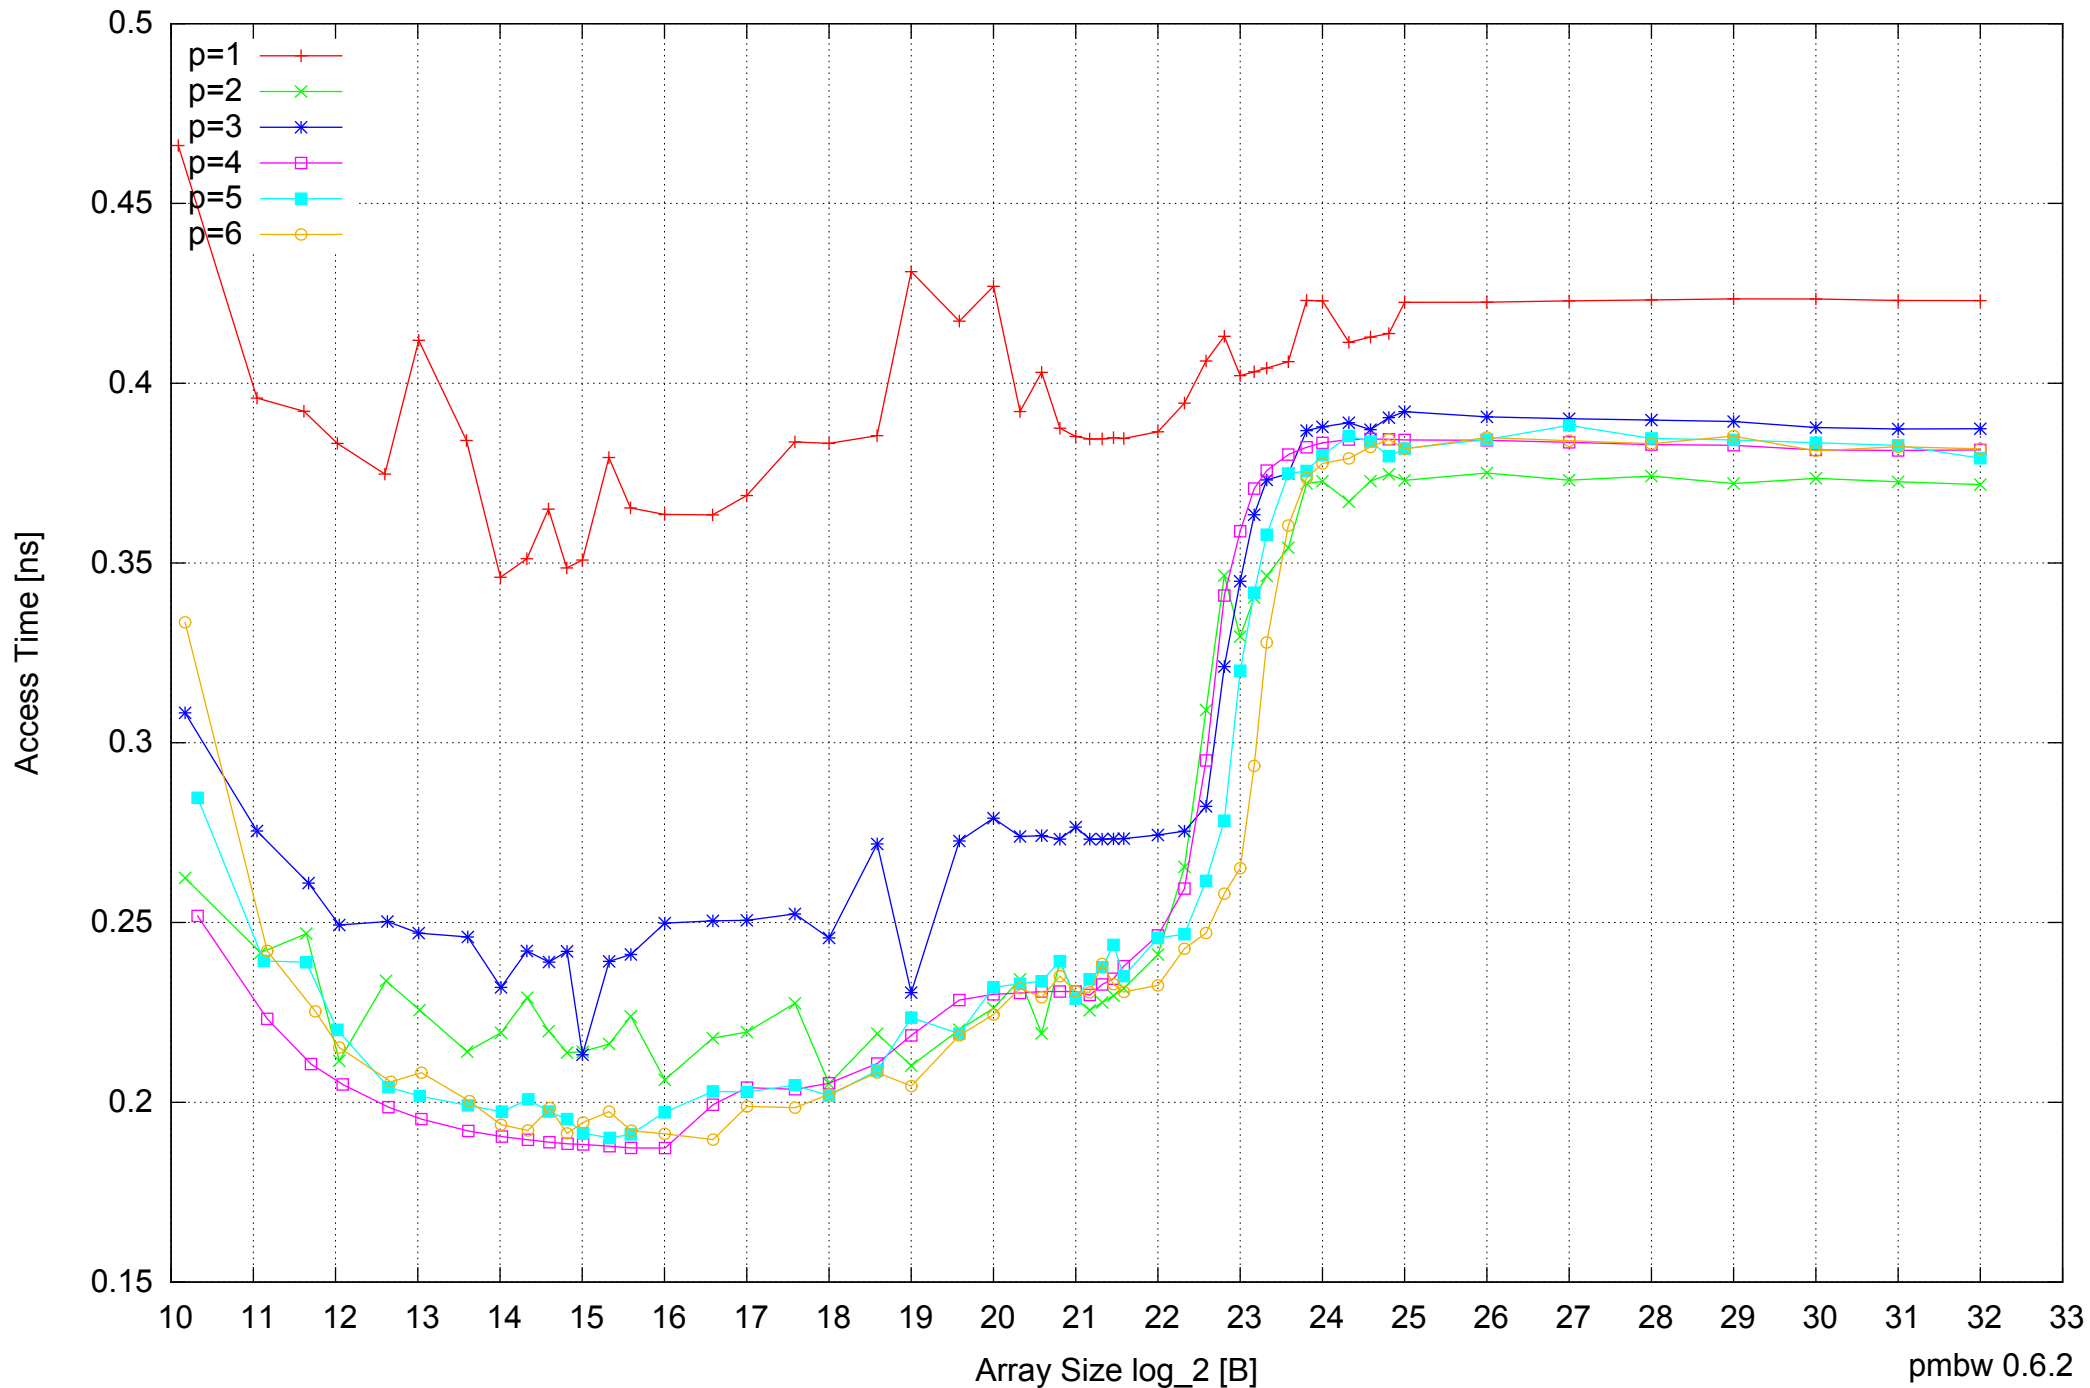

Intel Core i7-4500U 8GB - Parallel Memory Access Time - ScanWrite32PtrSimpleLoop