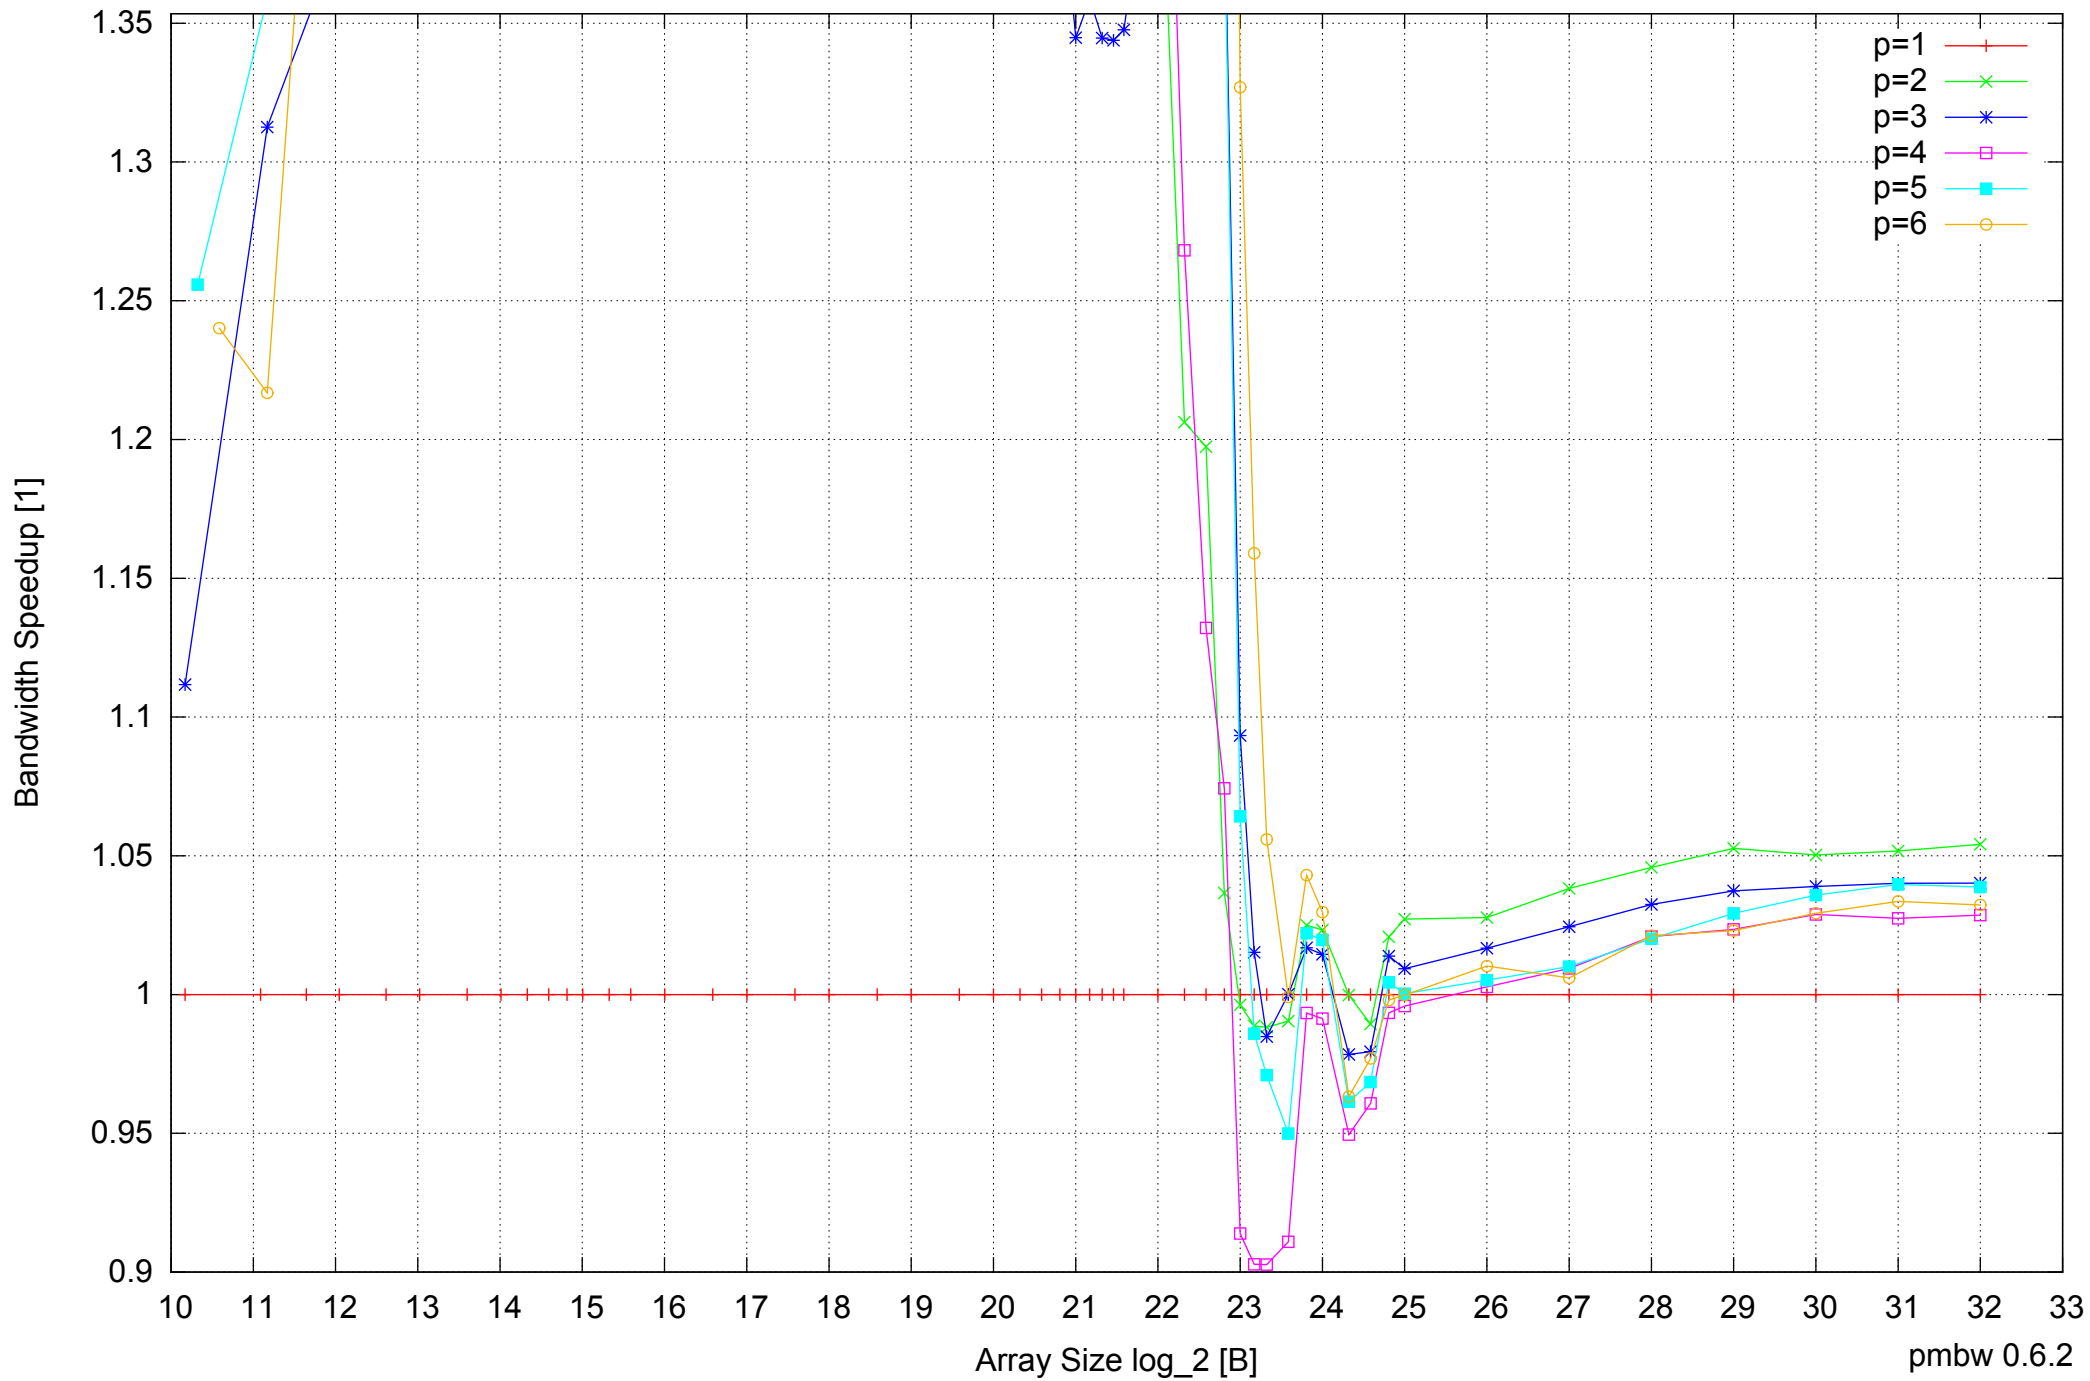

Intel Core i7-4500U 8GB - Speedup of Parallel Memory Bandwidth (enlarged) - ScanWrite64IndexSimpleLoop