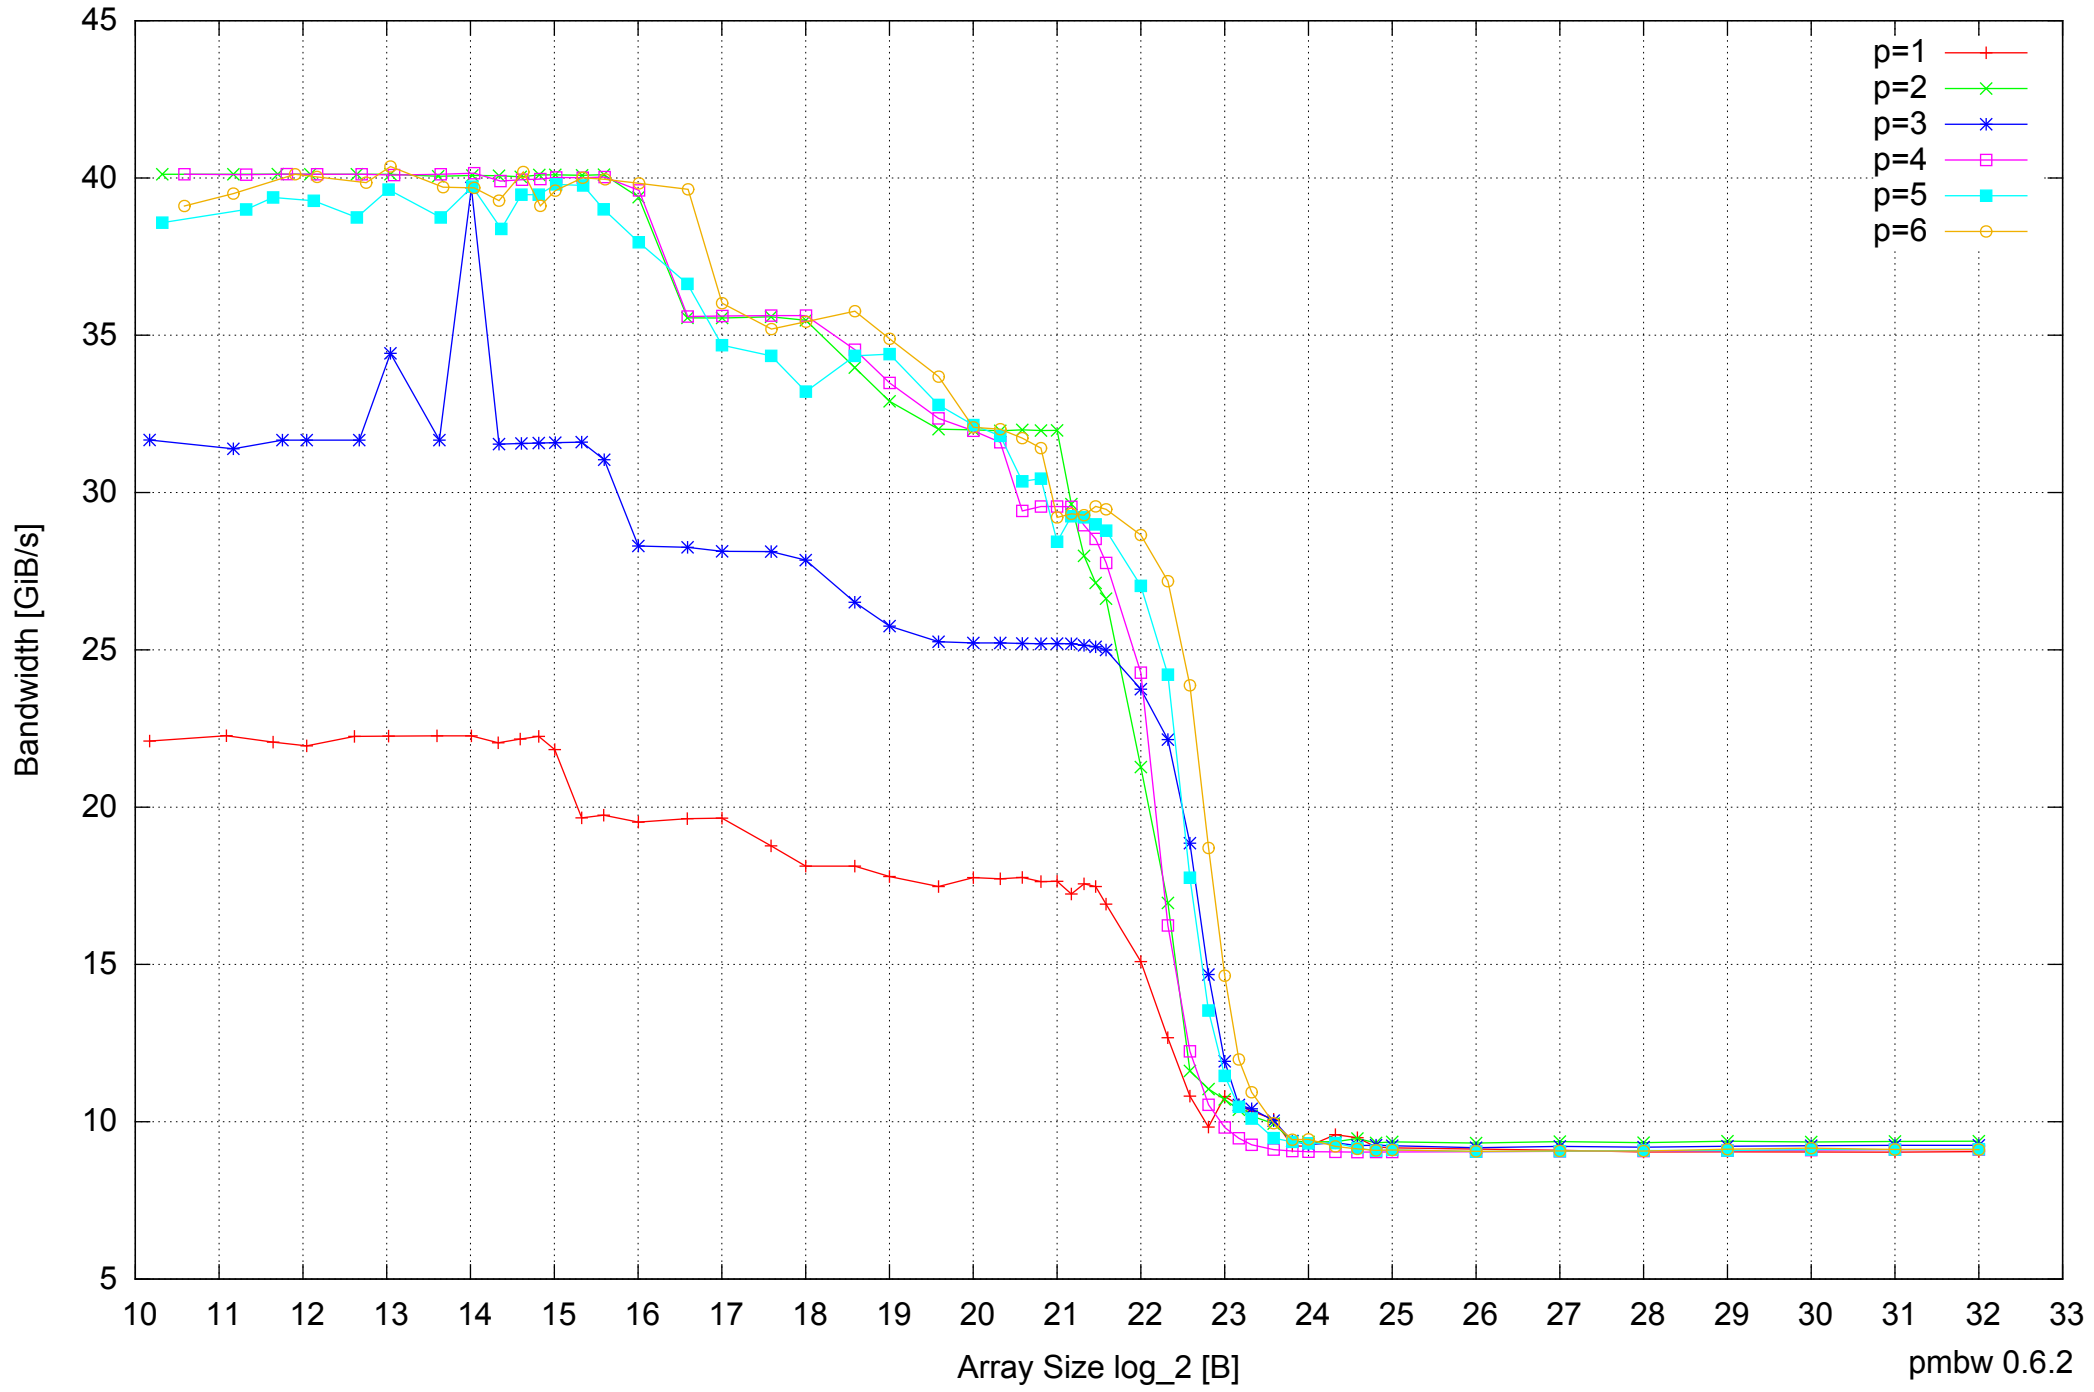

Intel Core i7-4500U 8GB - Parallel Memory Bandwidth - ScanWrite64PtrUnrollLoop