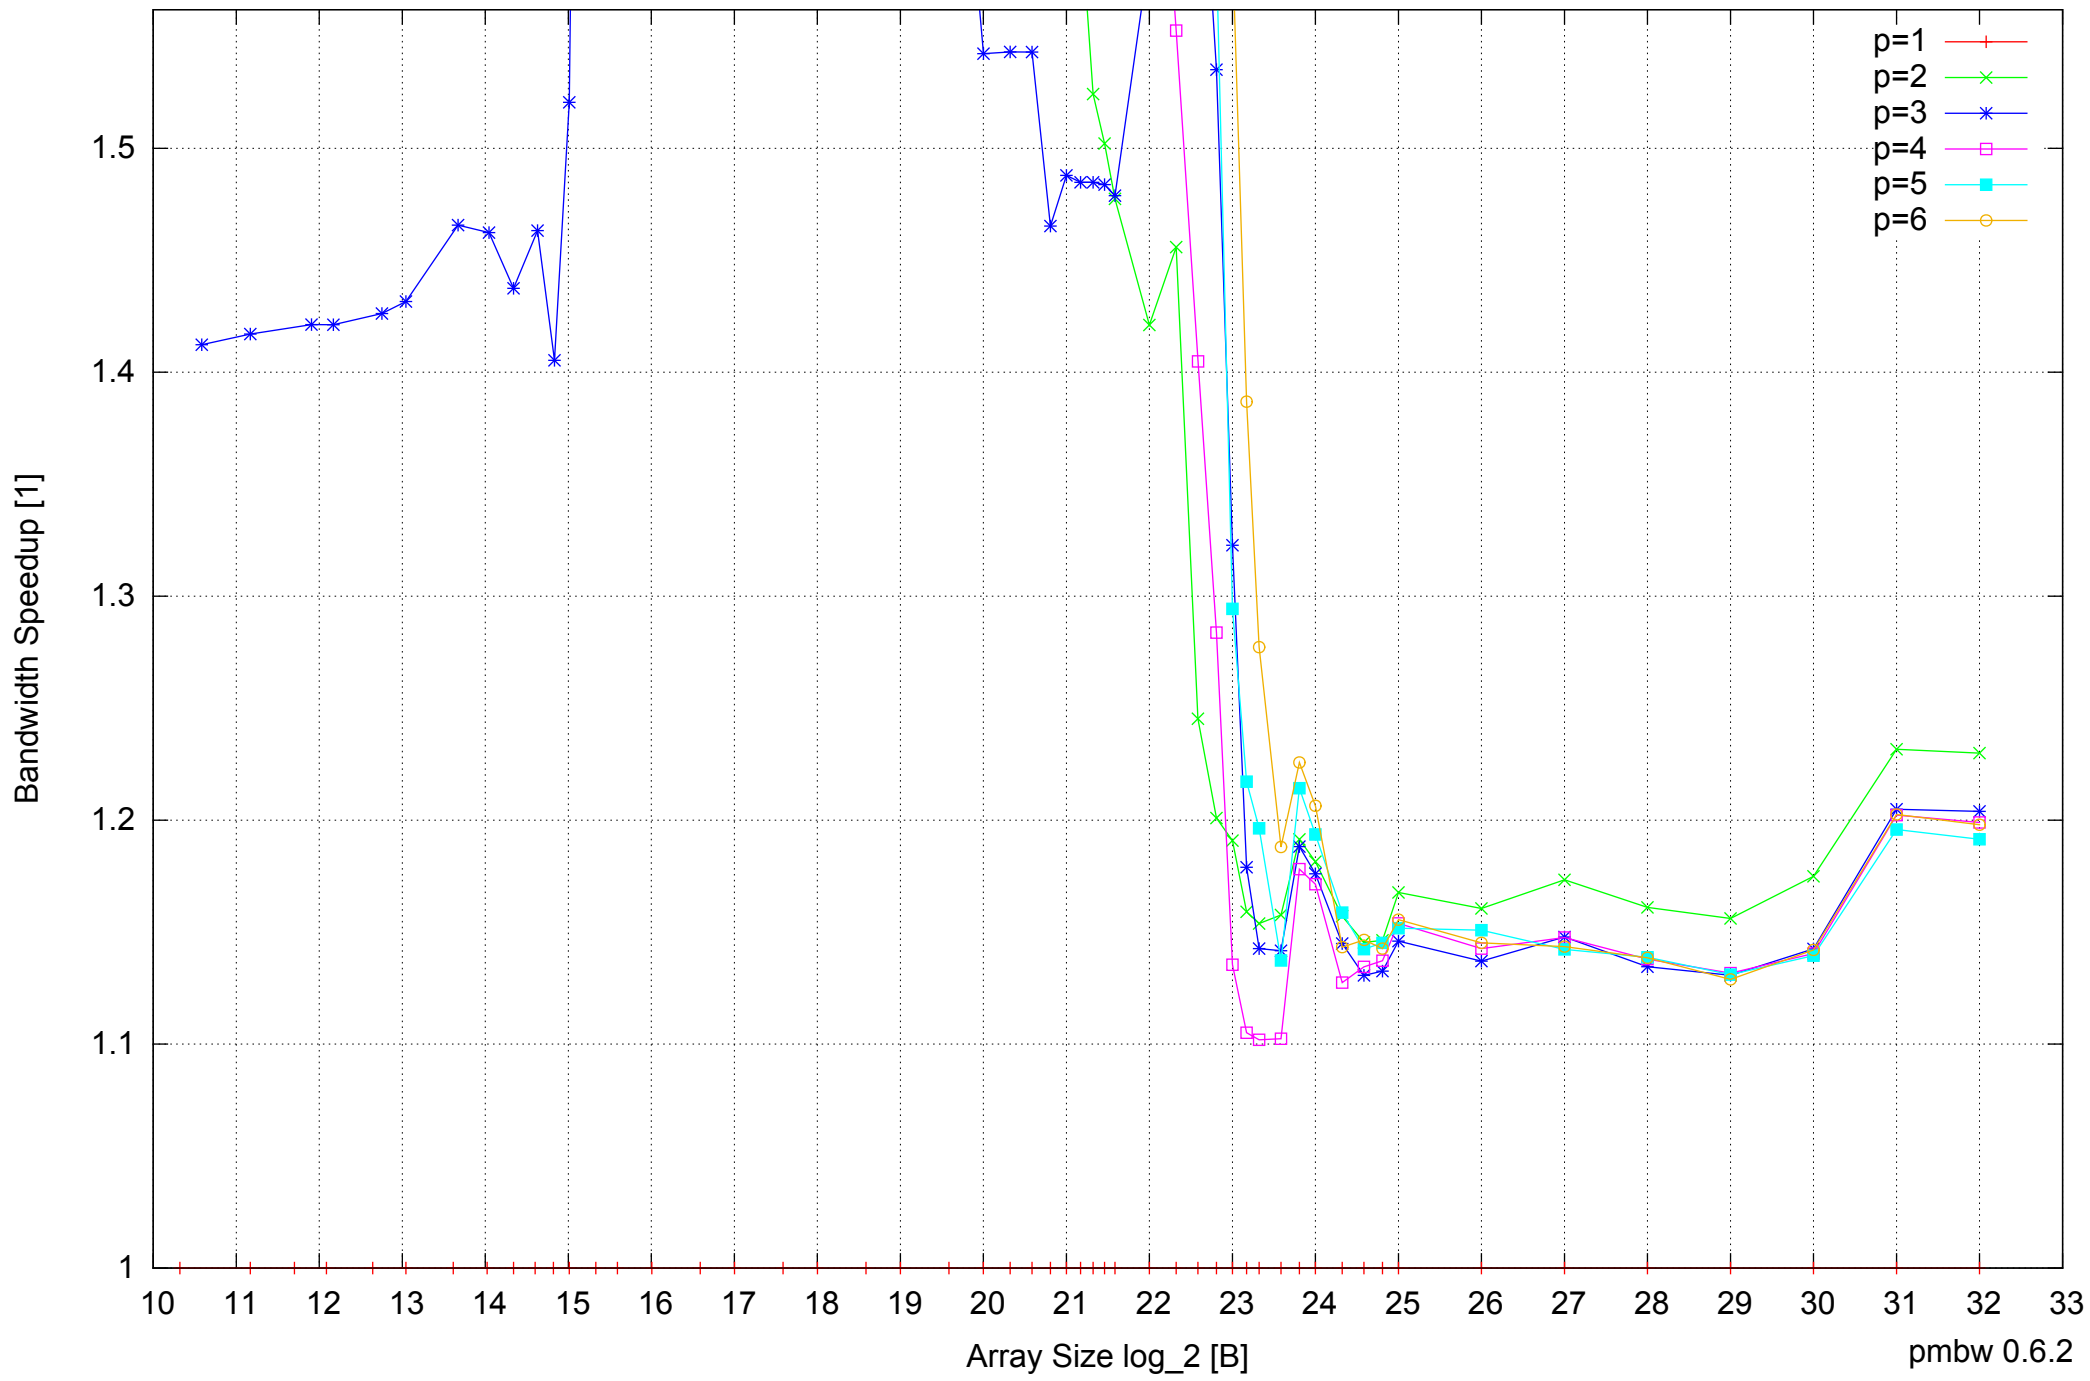

Intel Core i7-4500U 8GB - Speedup of Parallel Memory Bandwidth (enlarged) - ScanRead128PtrUnrollLoop