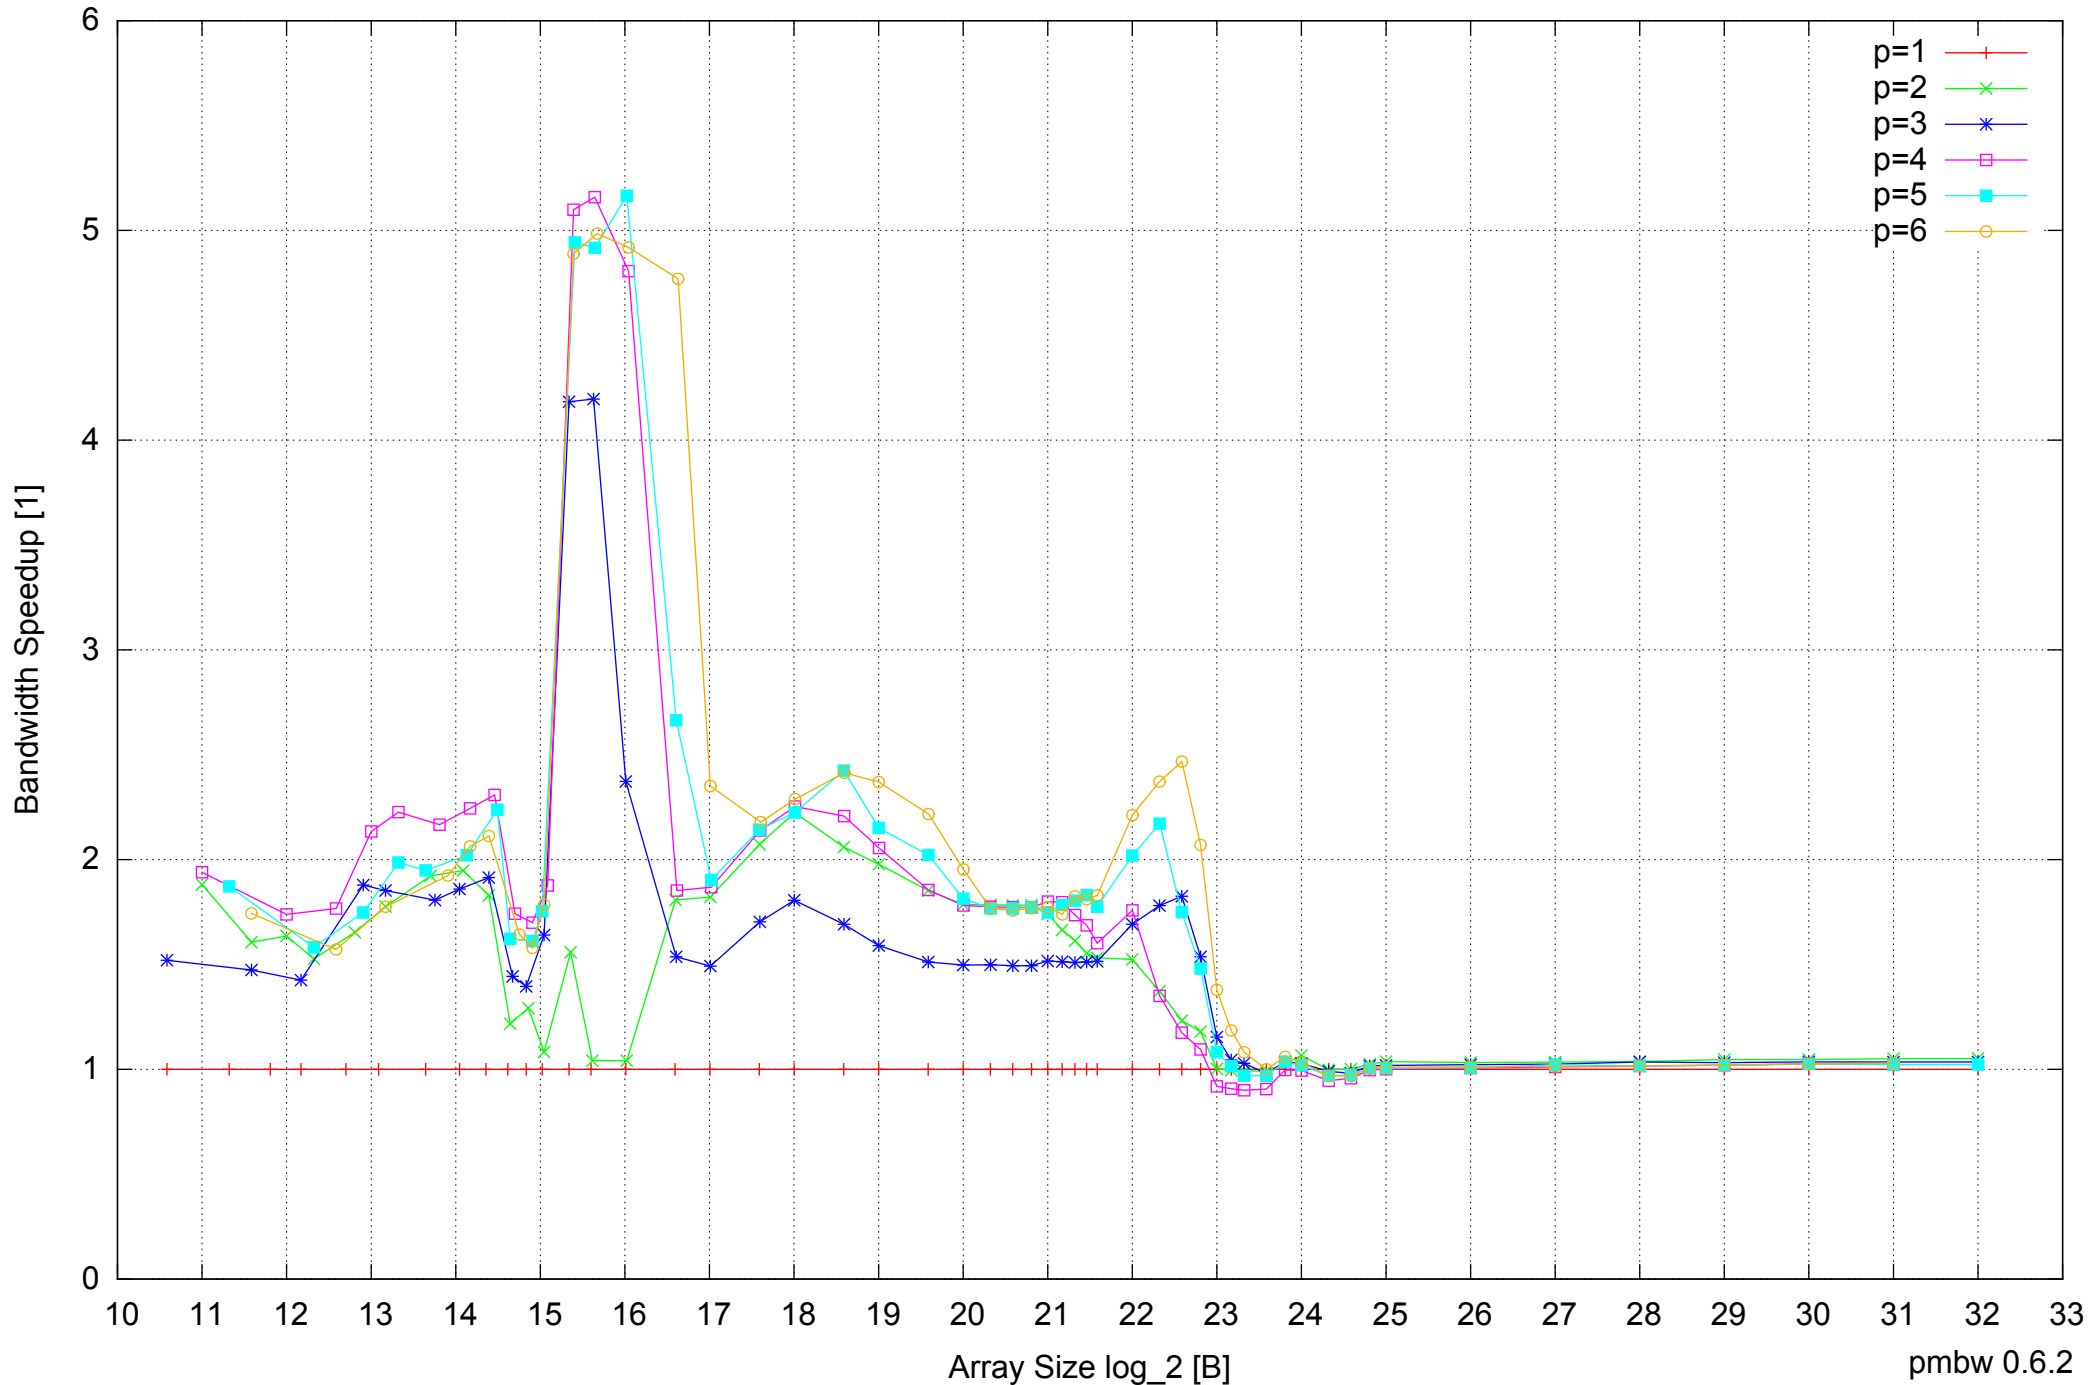

Intel Core i7-4500U 8GB - Speedup of Parallel Memory Bandwidth - ScanWrite256PtrSimpleLoop