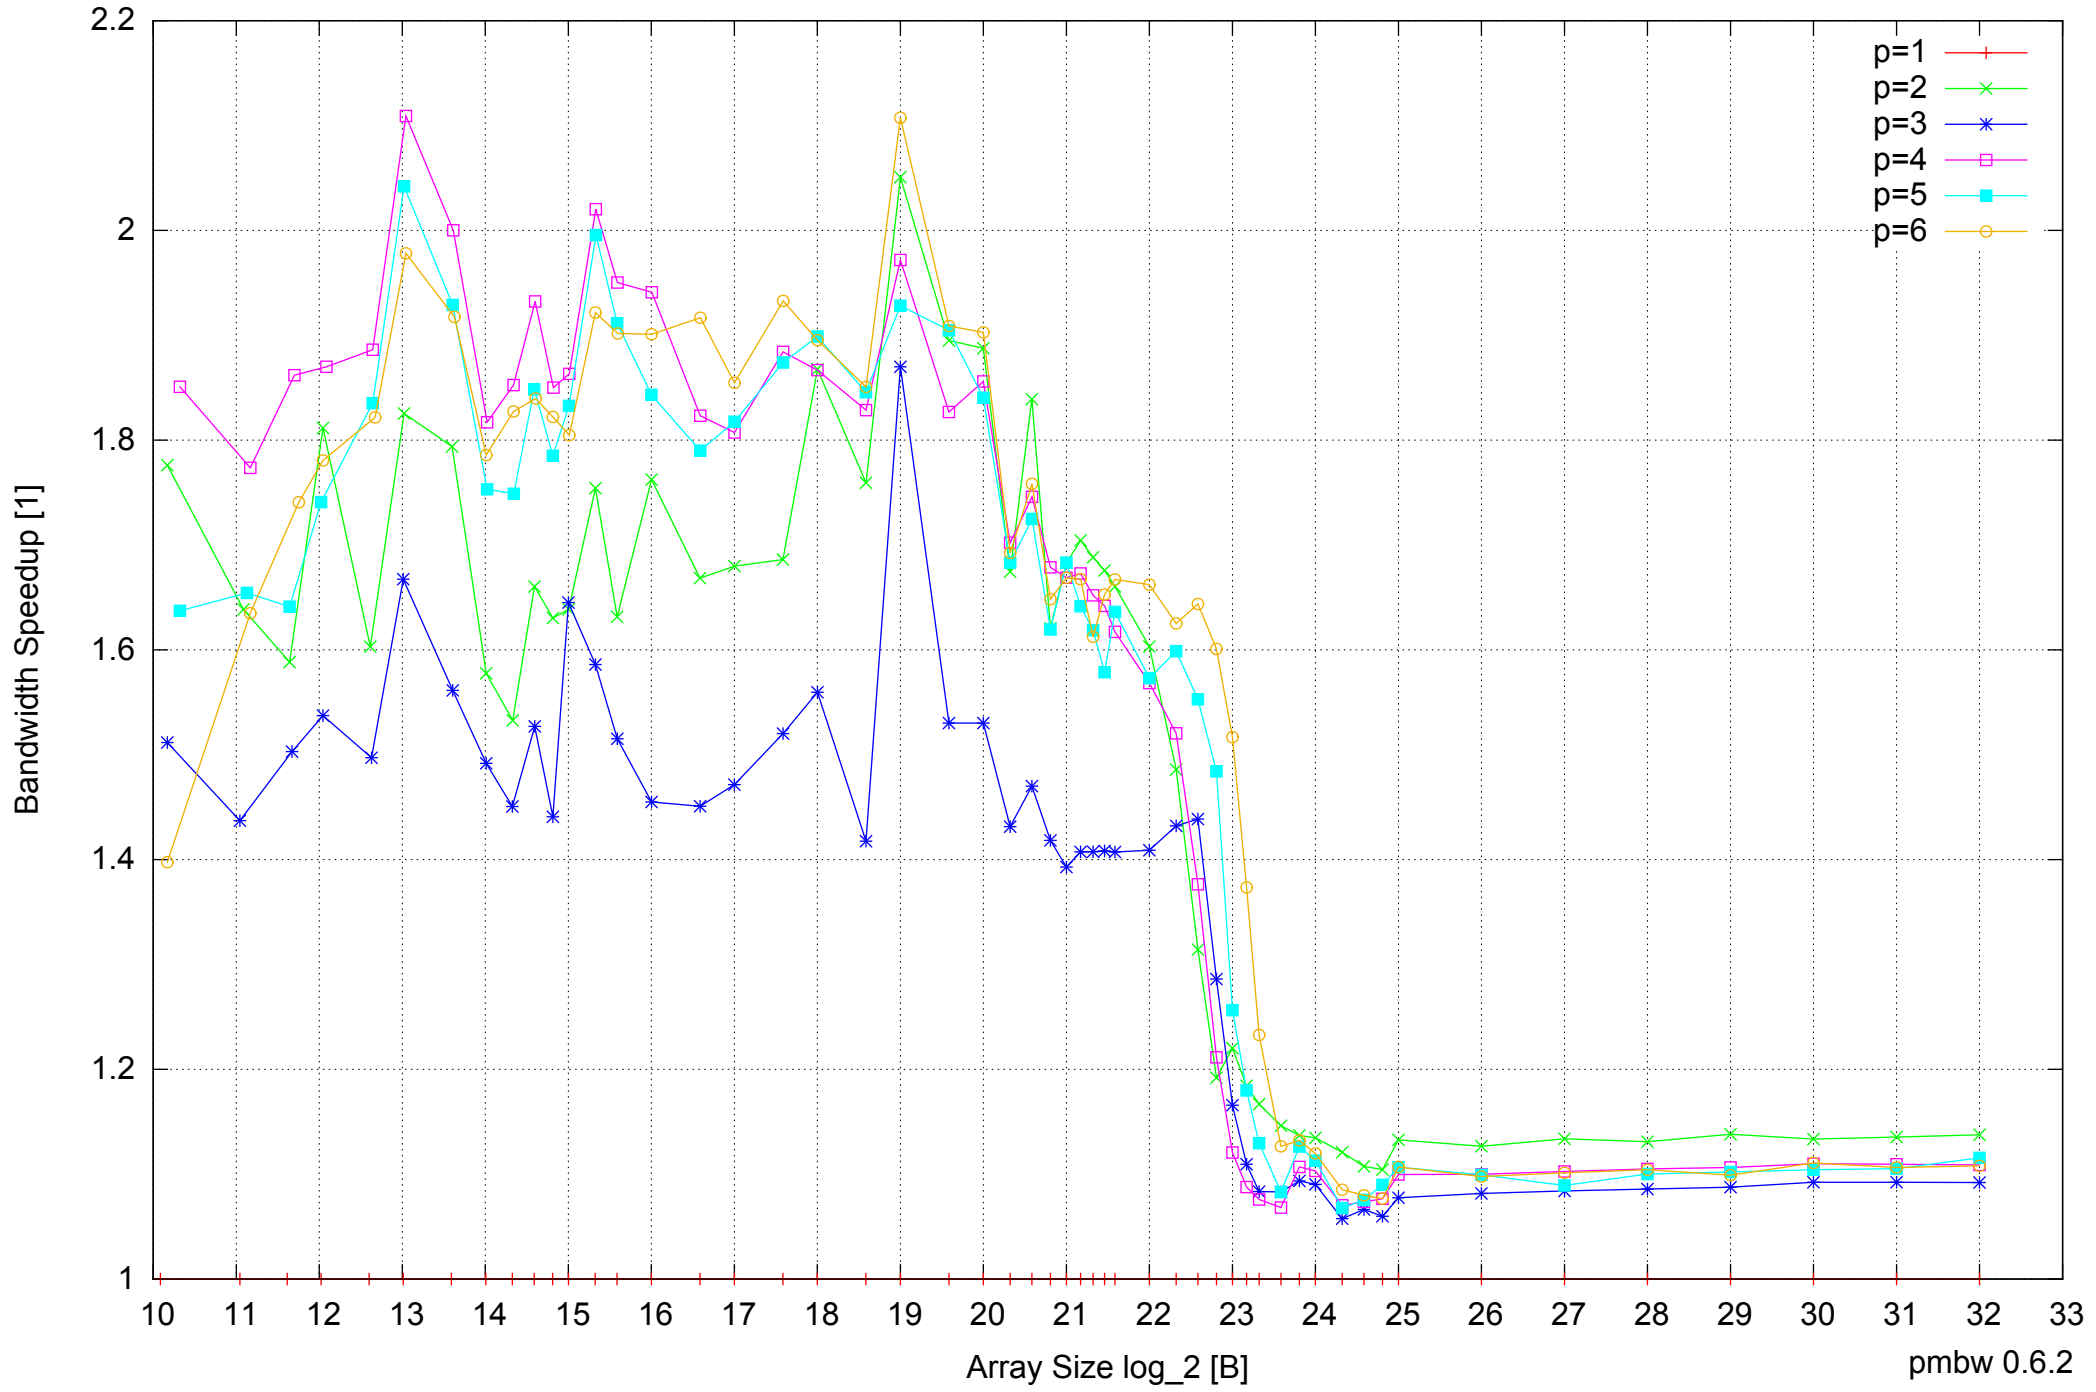

Intel Core i7-4500U 8GB - Speedup of Parallel Memory Bandwidth - ScanWrite32PtrSimpleLoop