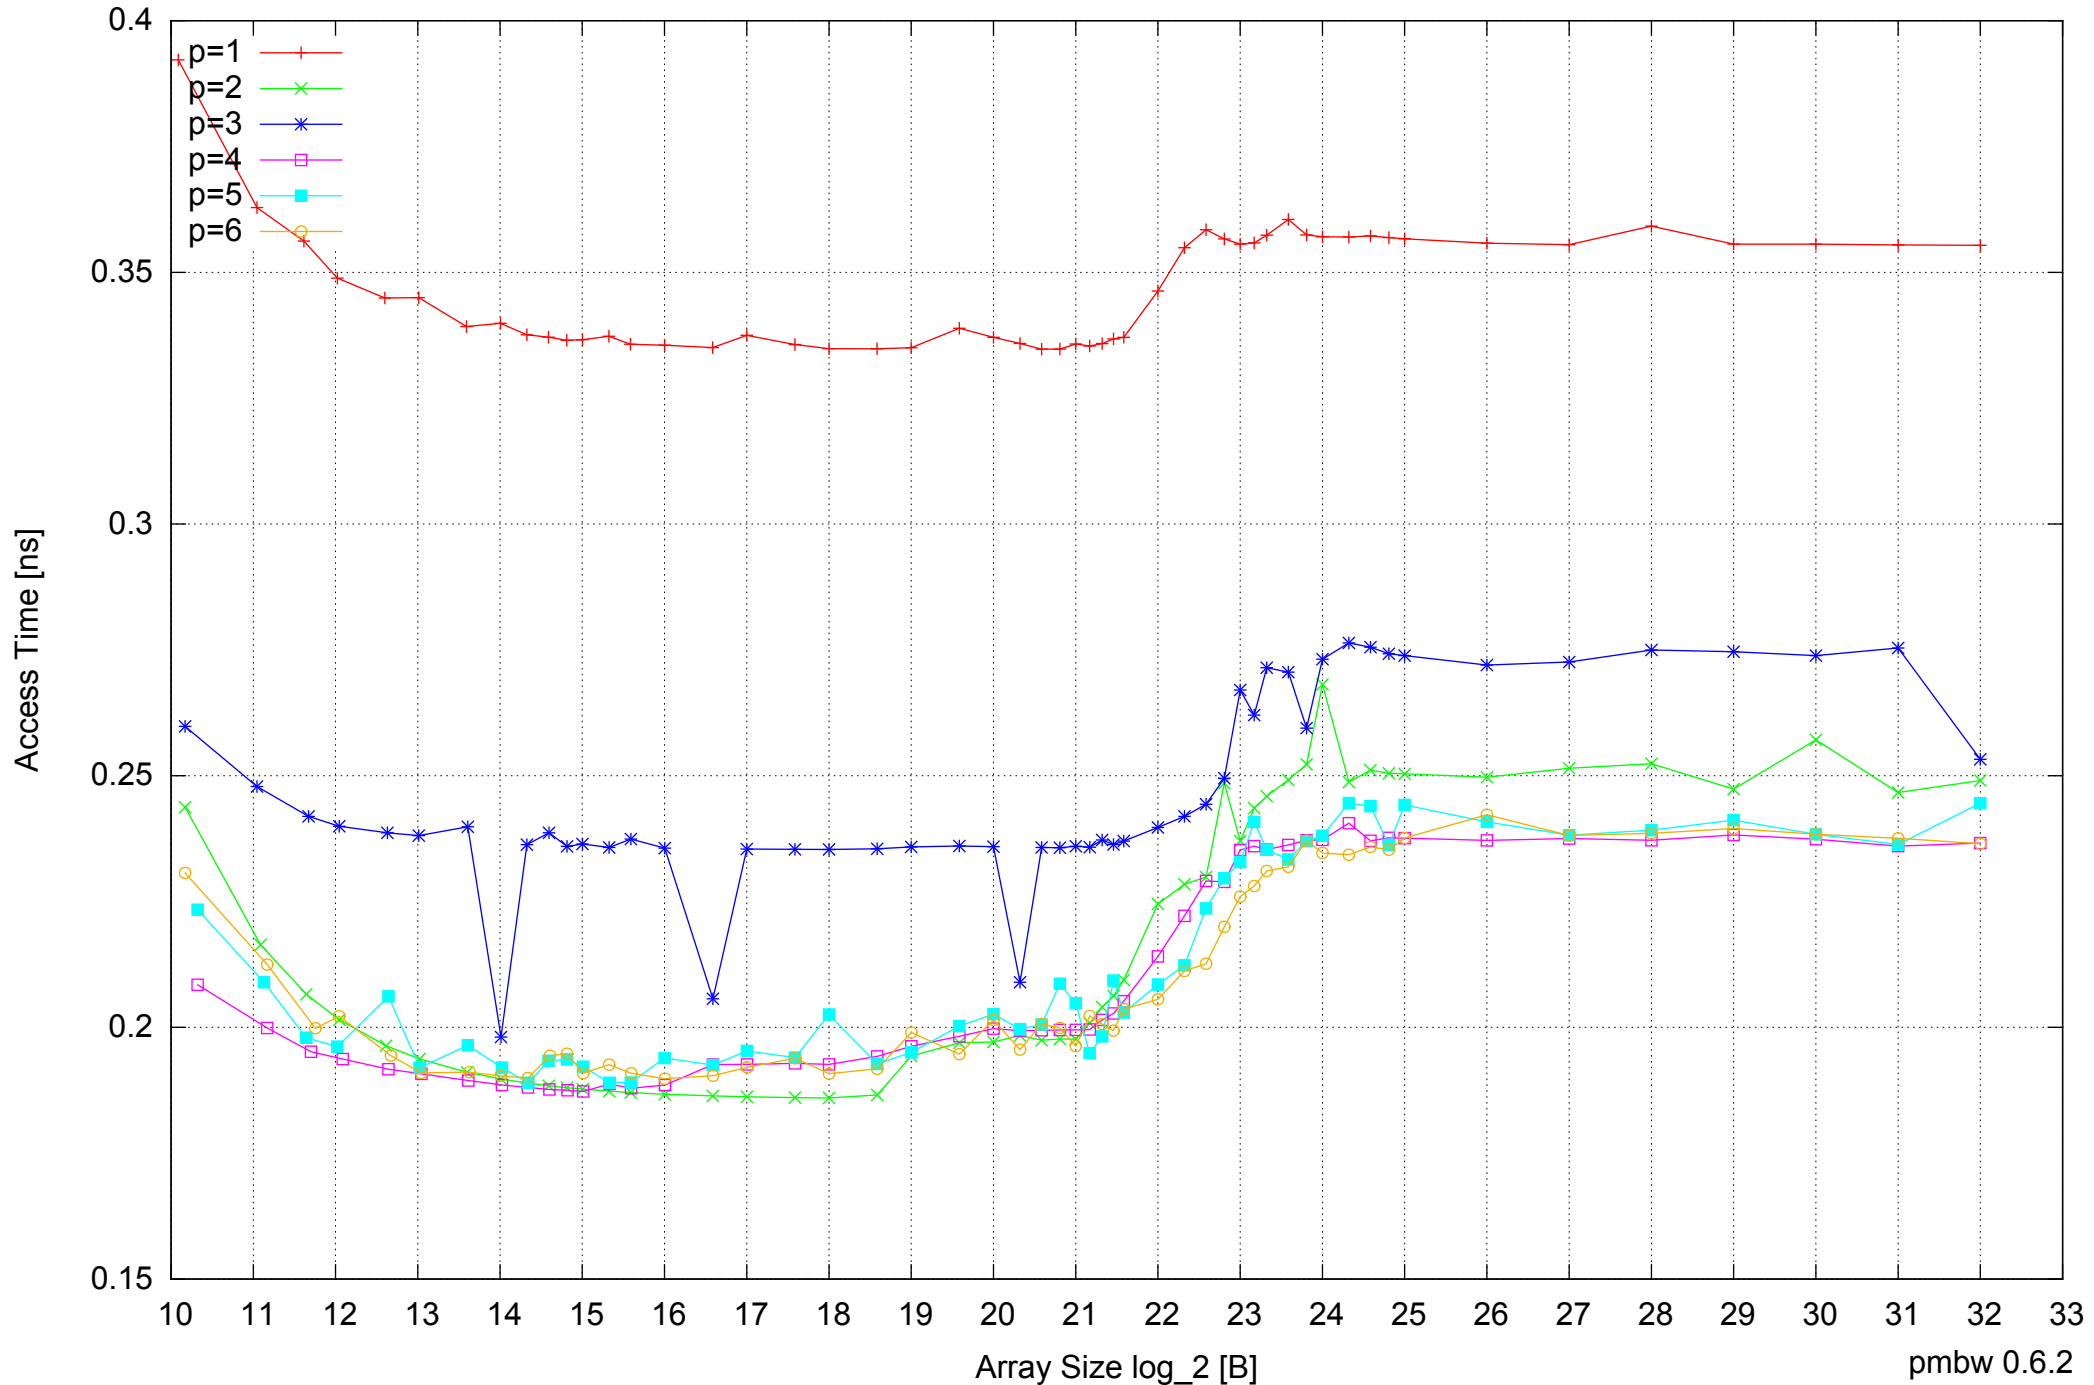

Intel Core i7-4500U 8GB - Parallel Memory Access Time - ScanRead32PtrSimpleLoop