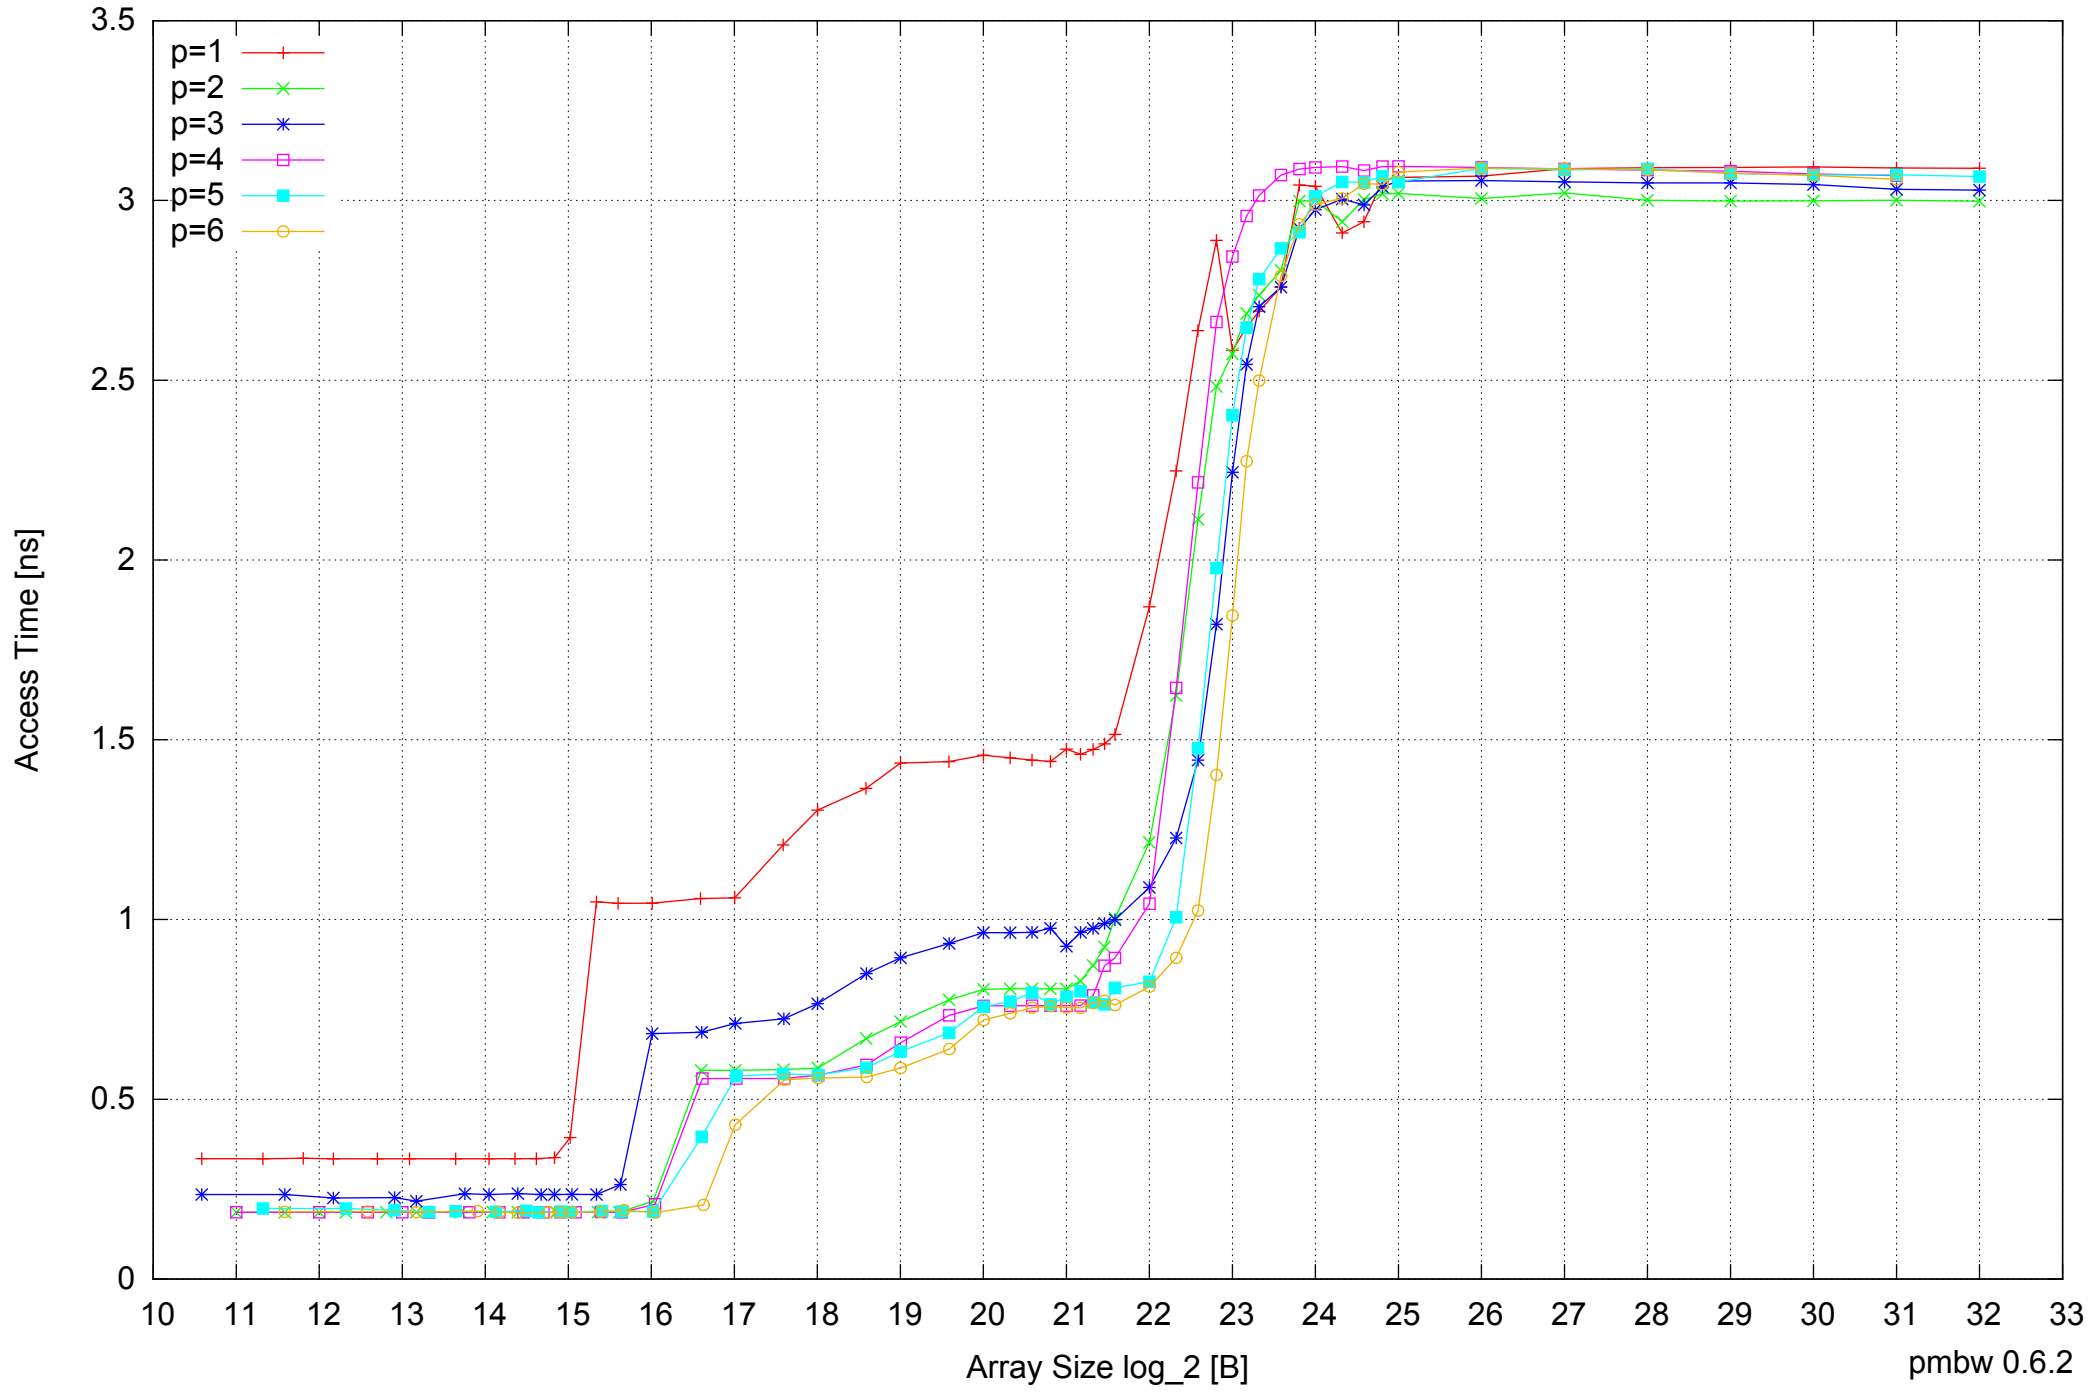

Intel Core i7-4500U 8GB - Parallel Memory Access Time - ScanWrite256PtrUnrollLoop