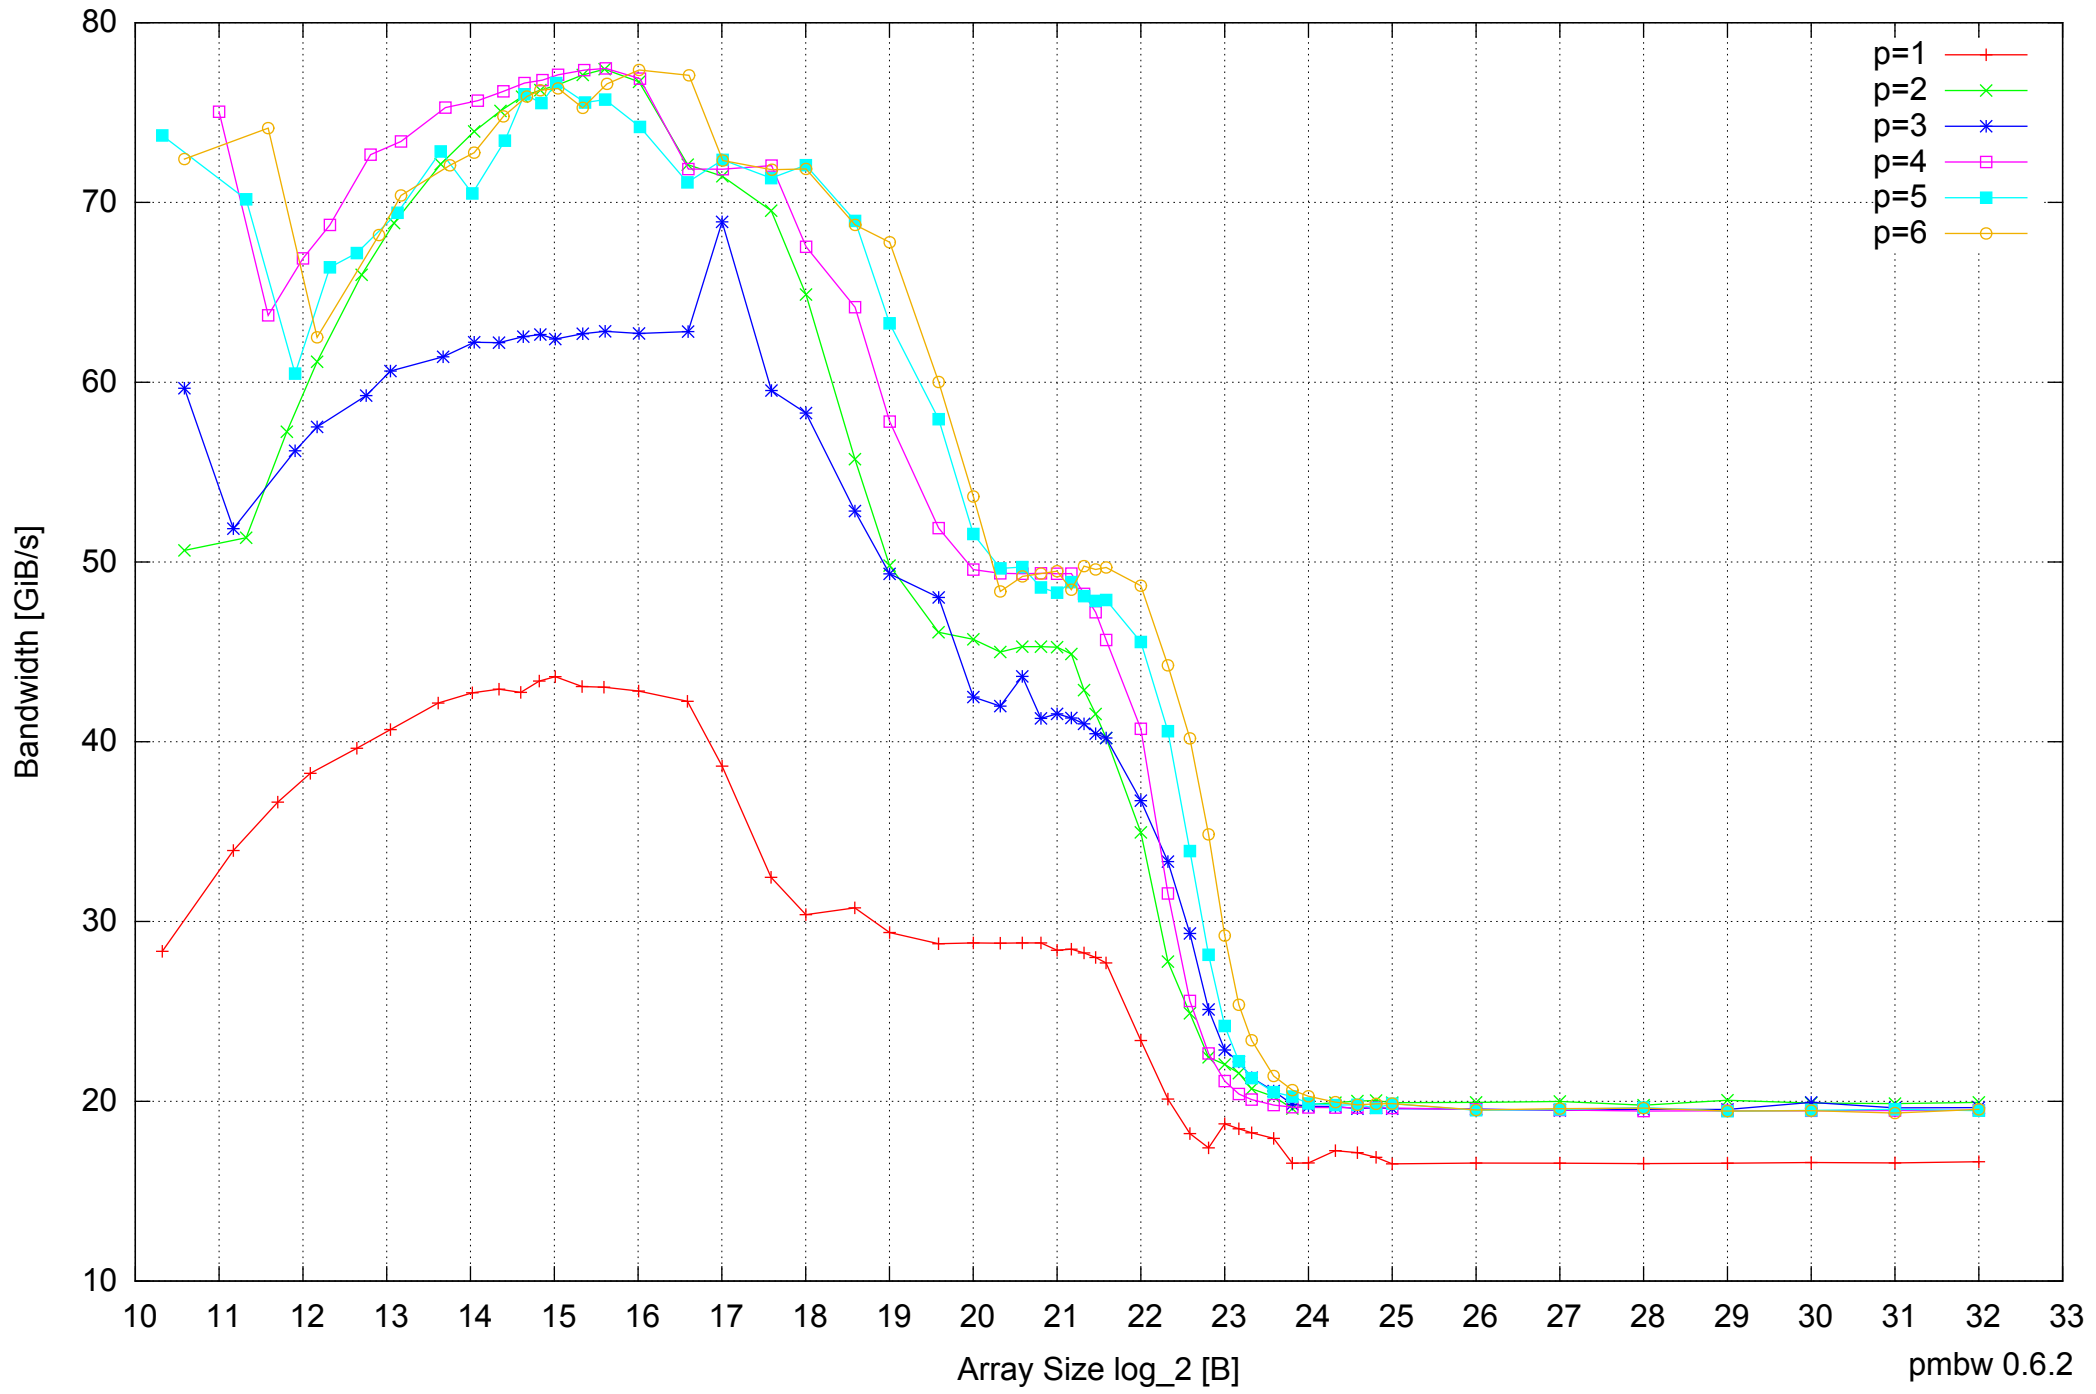

Intel Core i7-4500U 8GB - Parallel Memory Bandwidth - ScanRead128PtrSimpleLoop