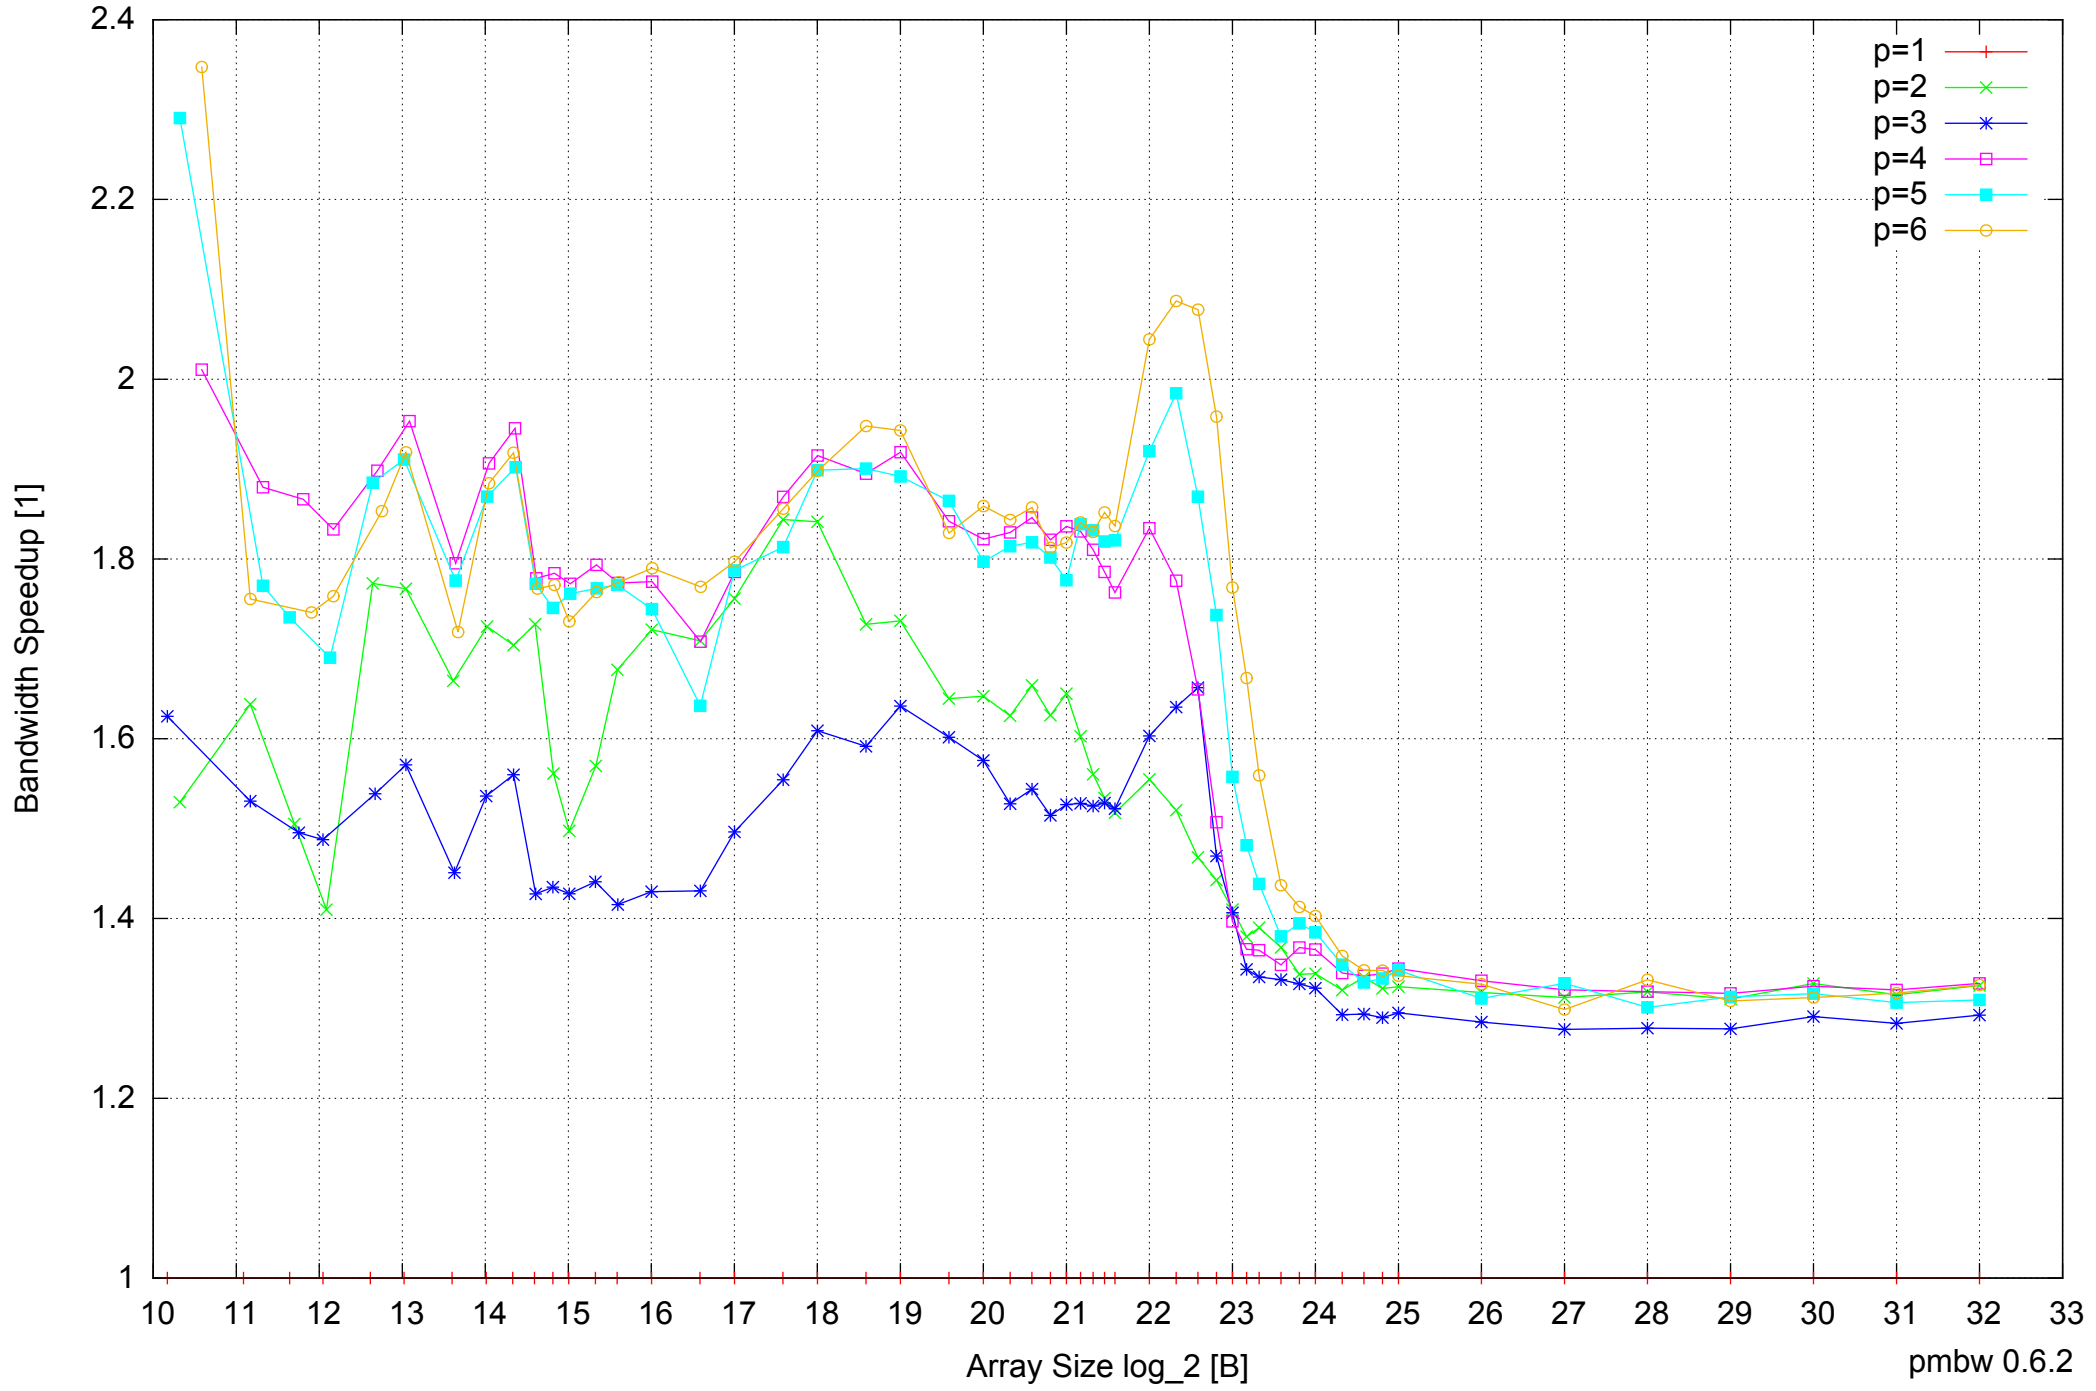

Intel Core i7-4500U 8GB - Speedup of Parallel Memory Bandwidth - ScanRead64IndexSimpleLoop