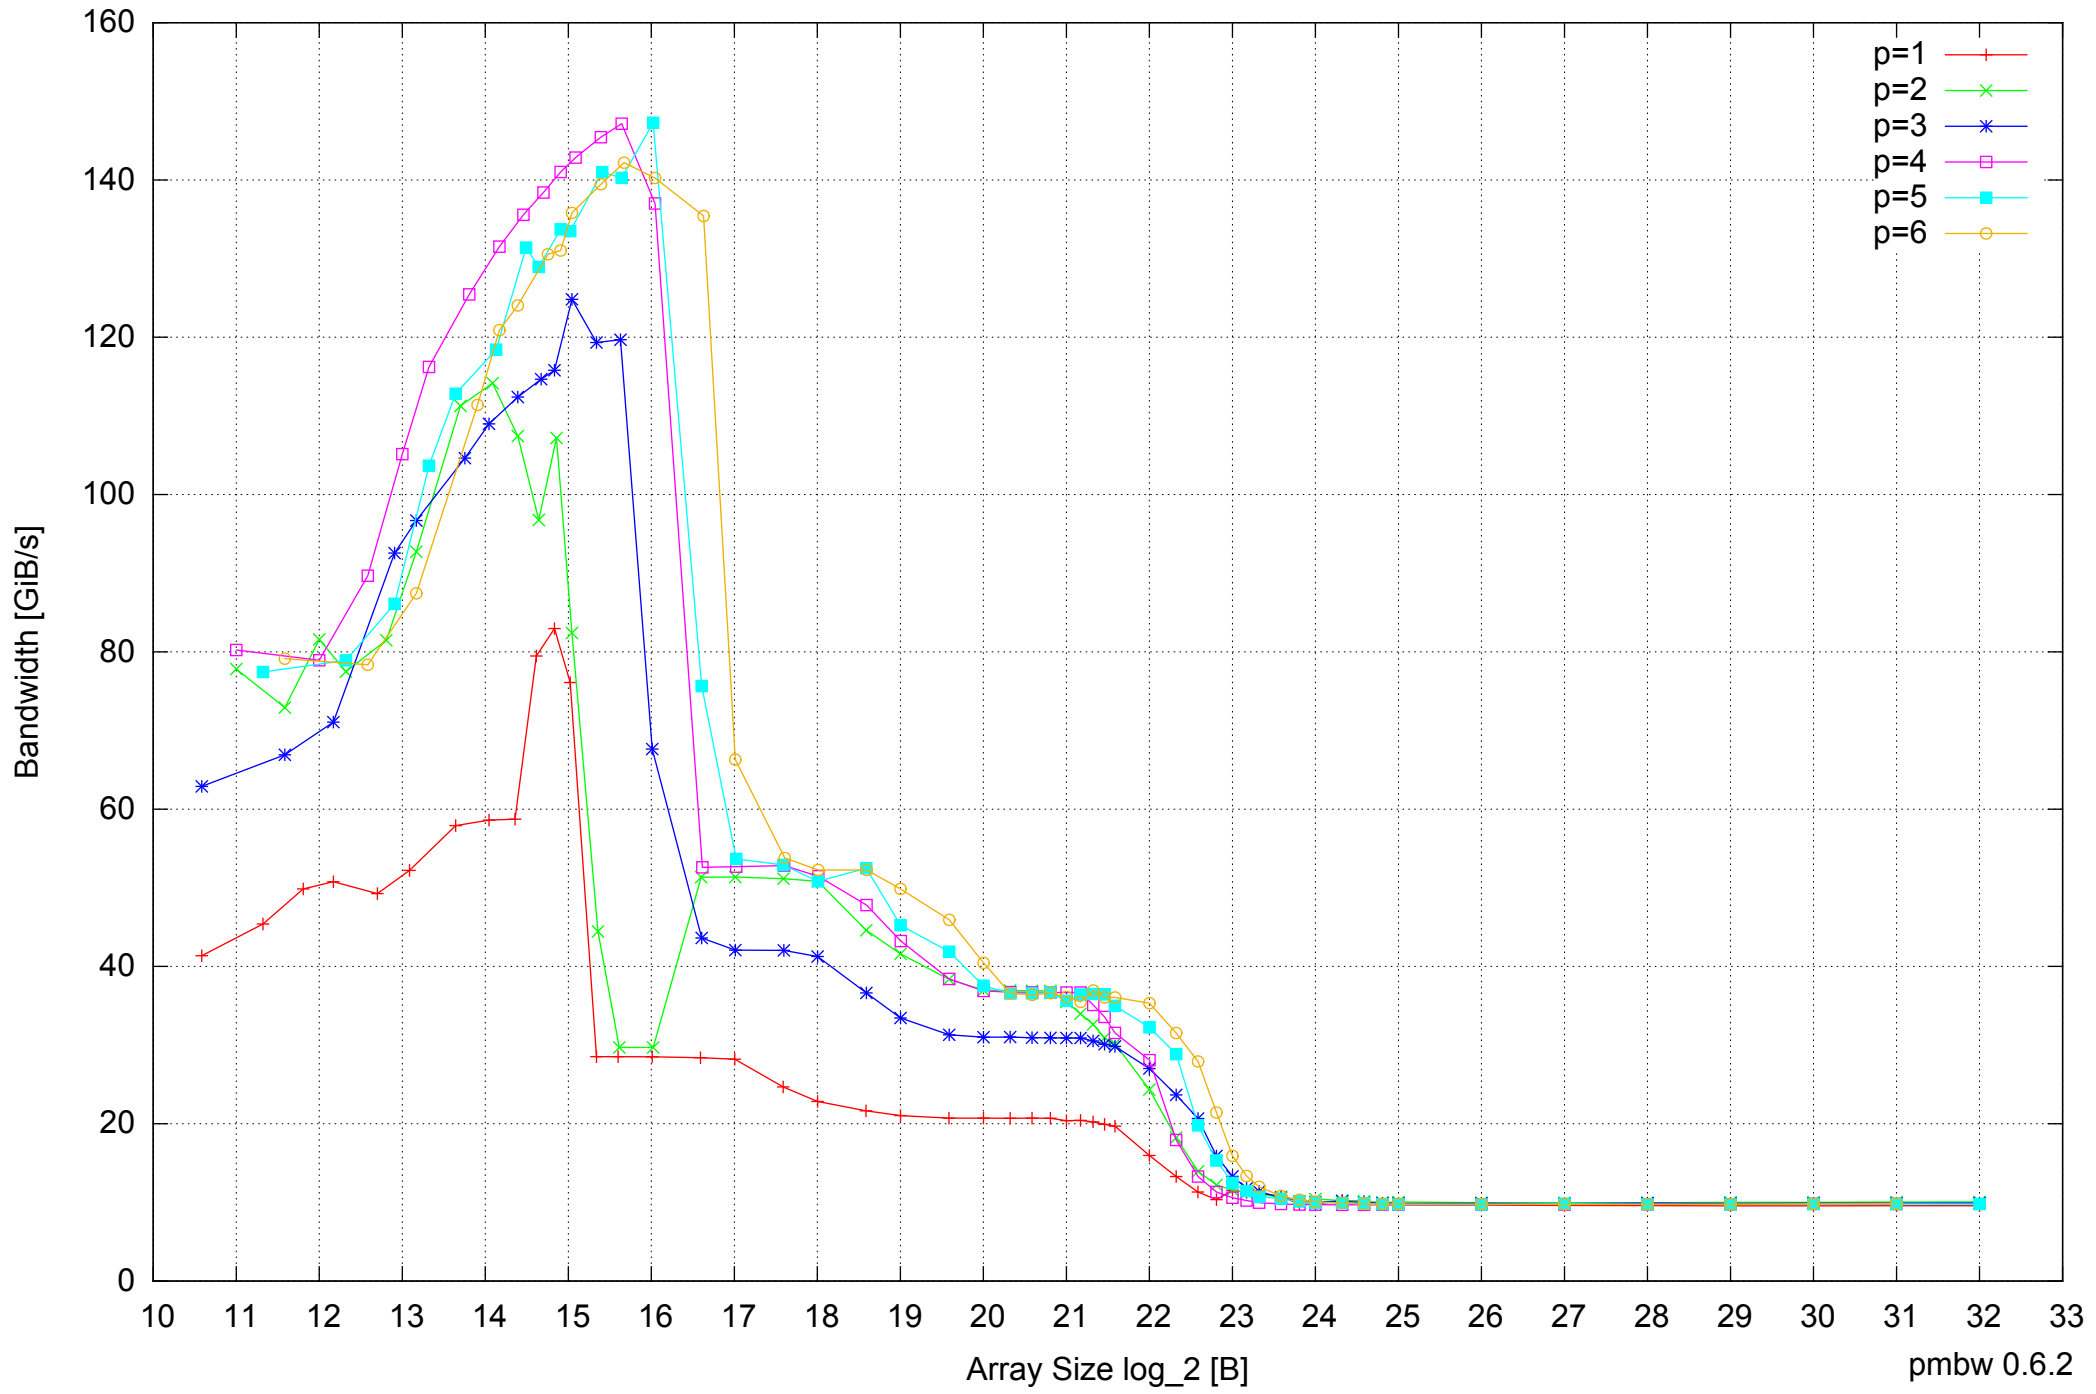

Intel Core i7-4500U 8GB - One Thread Memory Bandwidth

Intel Core i7-4500U 8GB - One Thread Memory Latency (Access Time)

Intel Core i7-4500U 8GB - One Thread Memory Latency (excluding Permutation)

Intel Core i7-4500U 8GB - One Thread Memory Bandwidth (only 64-bit Reads)

Intel Core i7-4500U 8GB - Parallel Memory Bandwidth - ScanWrite256PtrSimpleLoop

p=1  
p=2  
p=3  
p=4  
p=5  
p=6

Array Size log<sub>2</sub> [B] pmbw 0.6.2

Intel Core i7-4500U 8GB - Parallel Memory Access Time - ScanWrite256PtrSimpleLoop