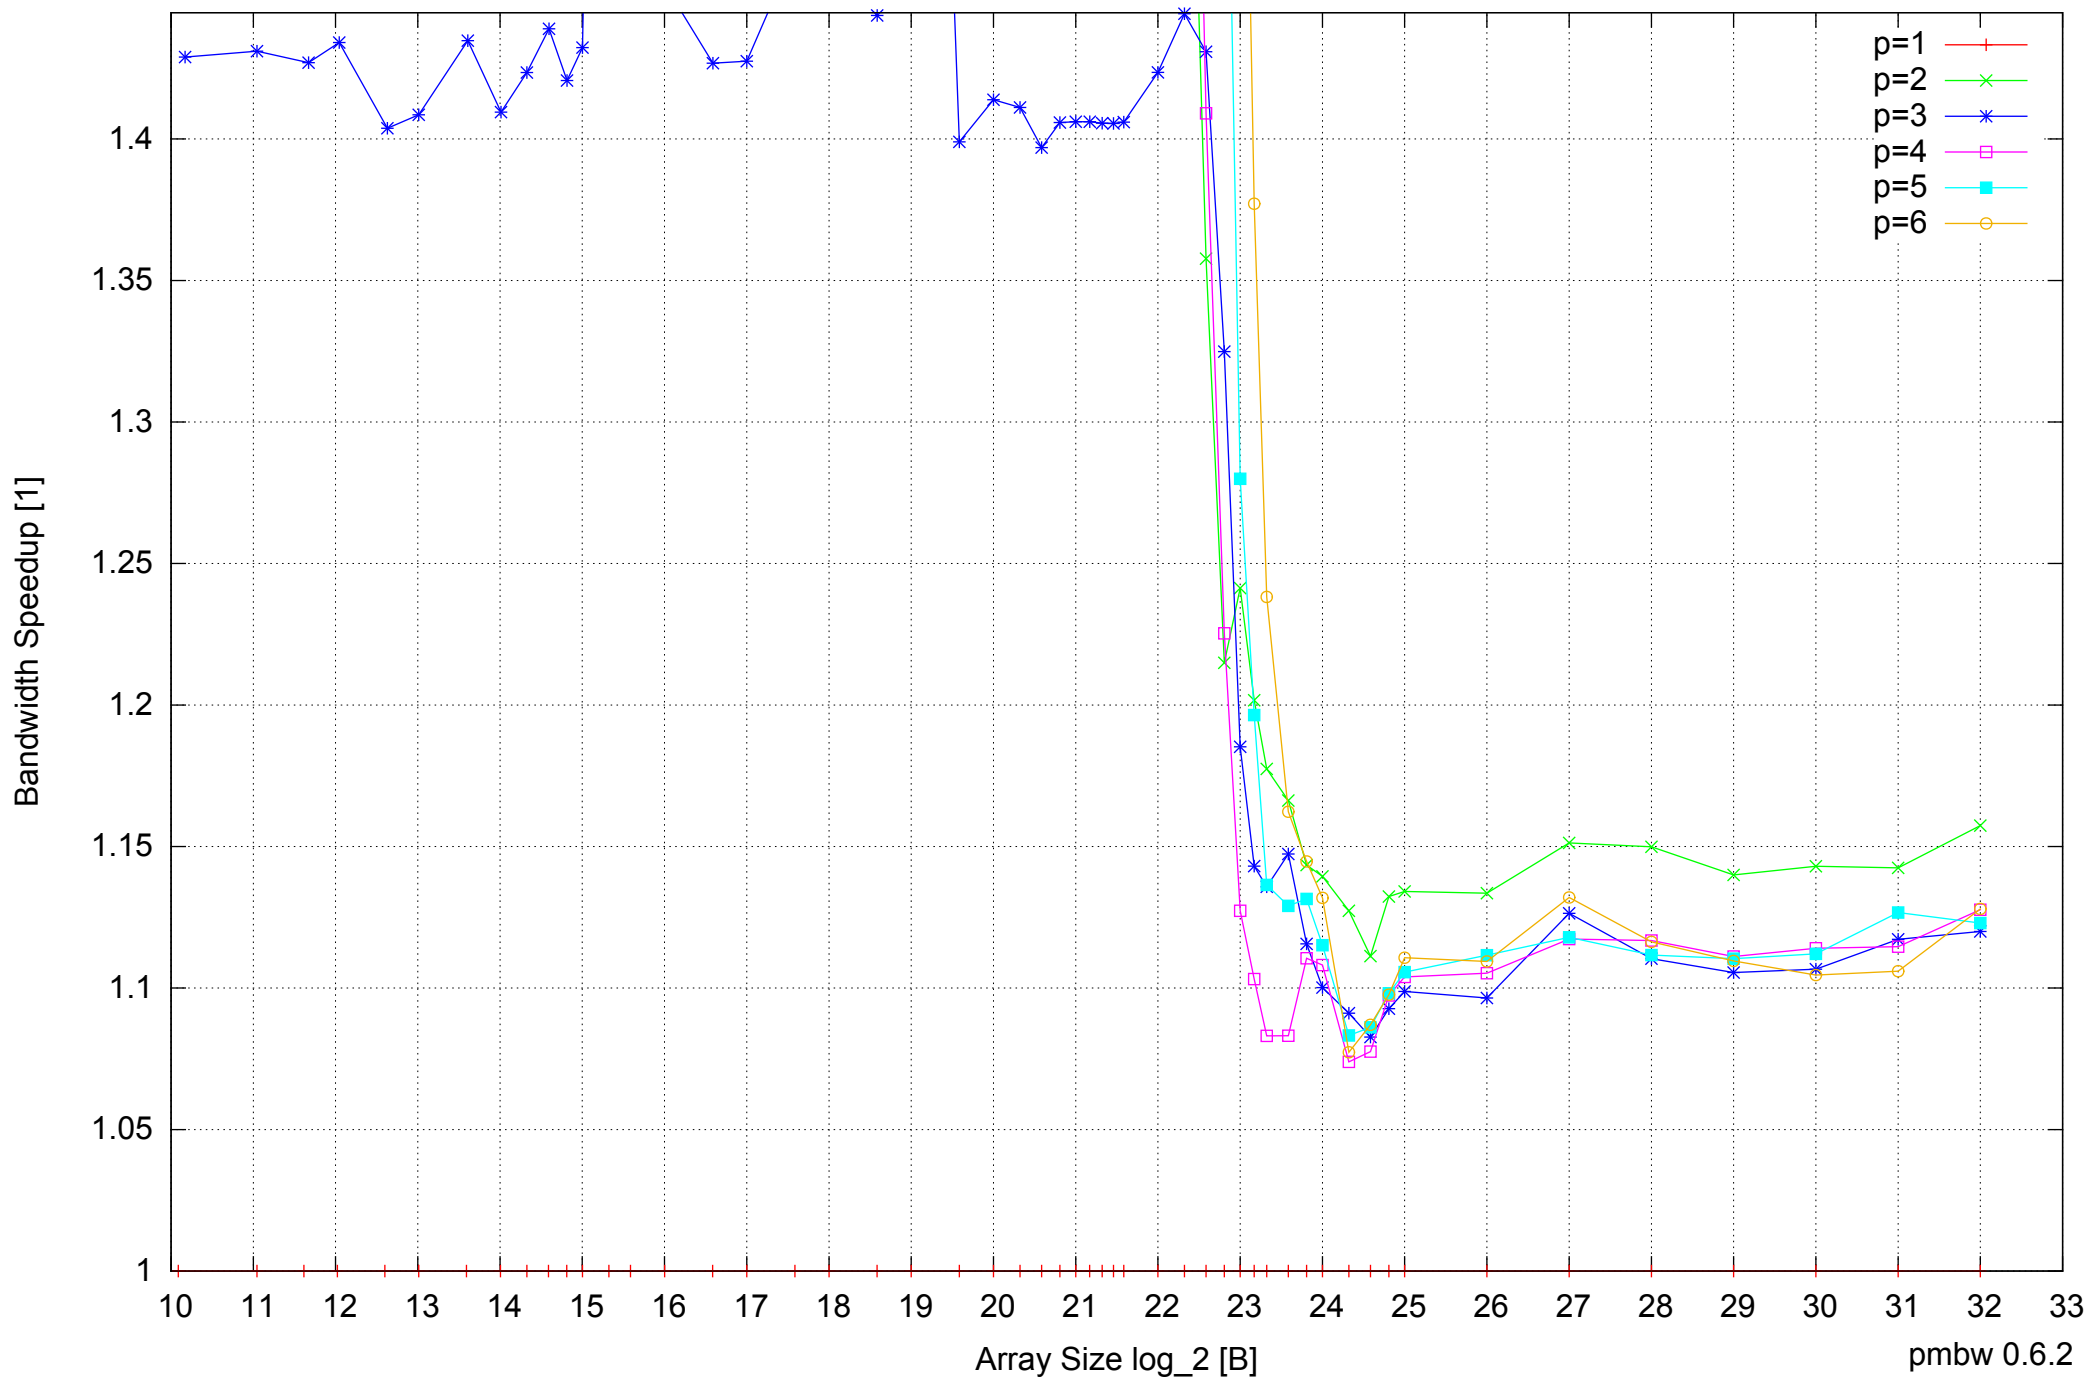

Intel Core i7-4500U 8GB - Speedup of Parallel Memory Bandwidth (enlarged) - ScanWrite32PtrUnrollLoop