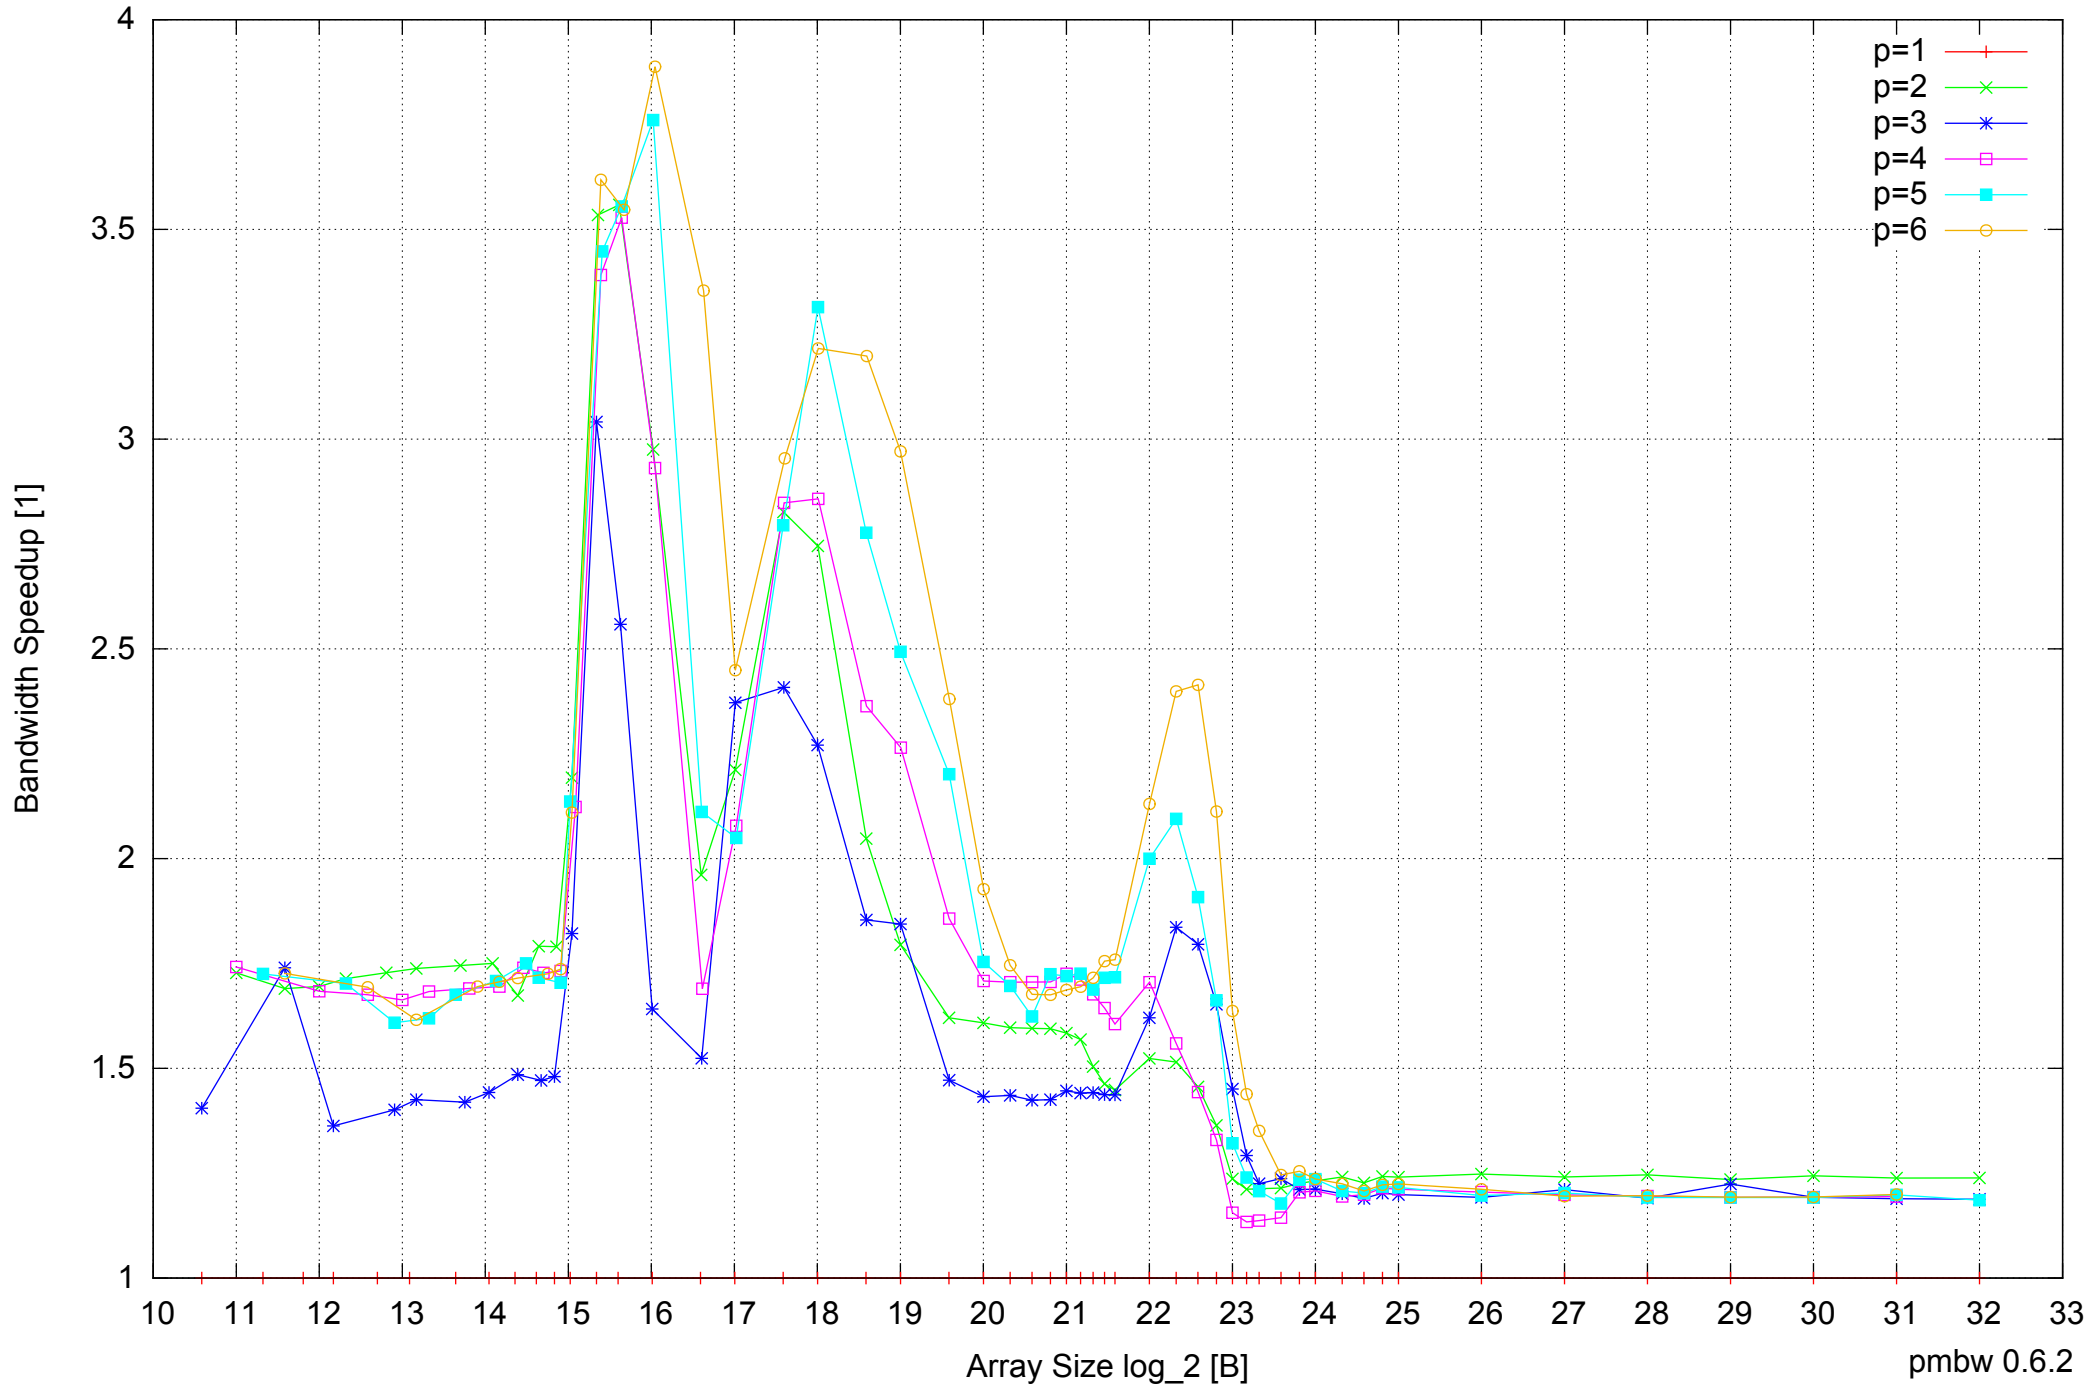

Intel Core i7-4500U 8GB - Speedup of Parallel Memory Bandwidth - ScanRead256PtrUnrollLoop