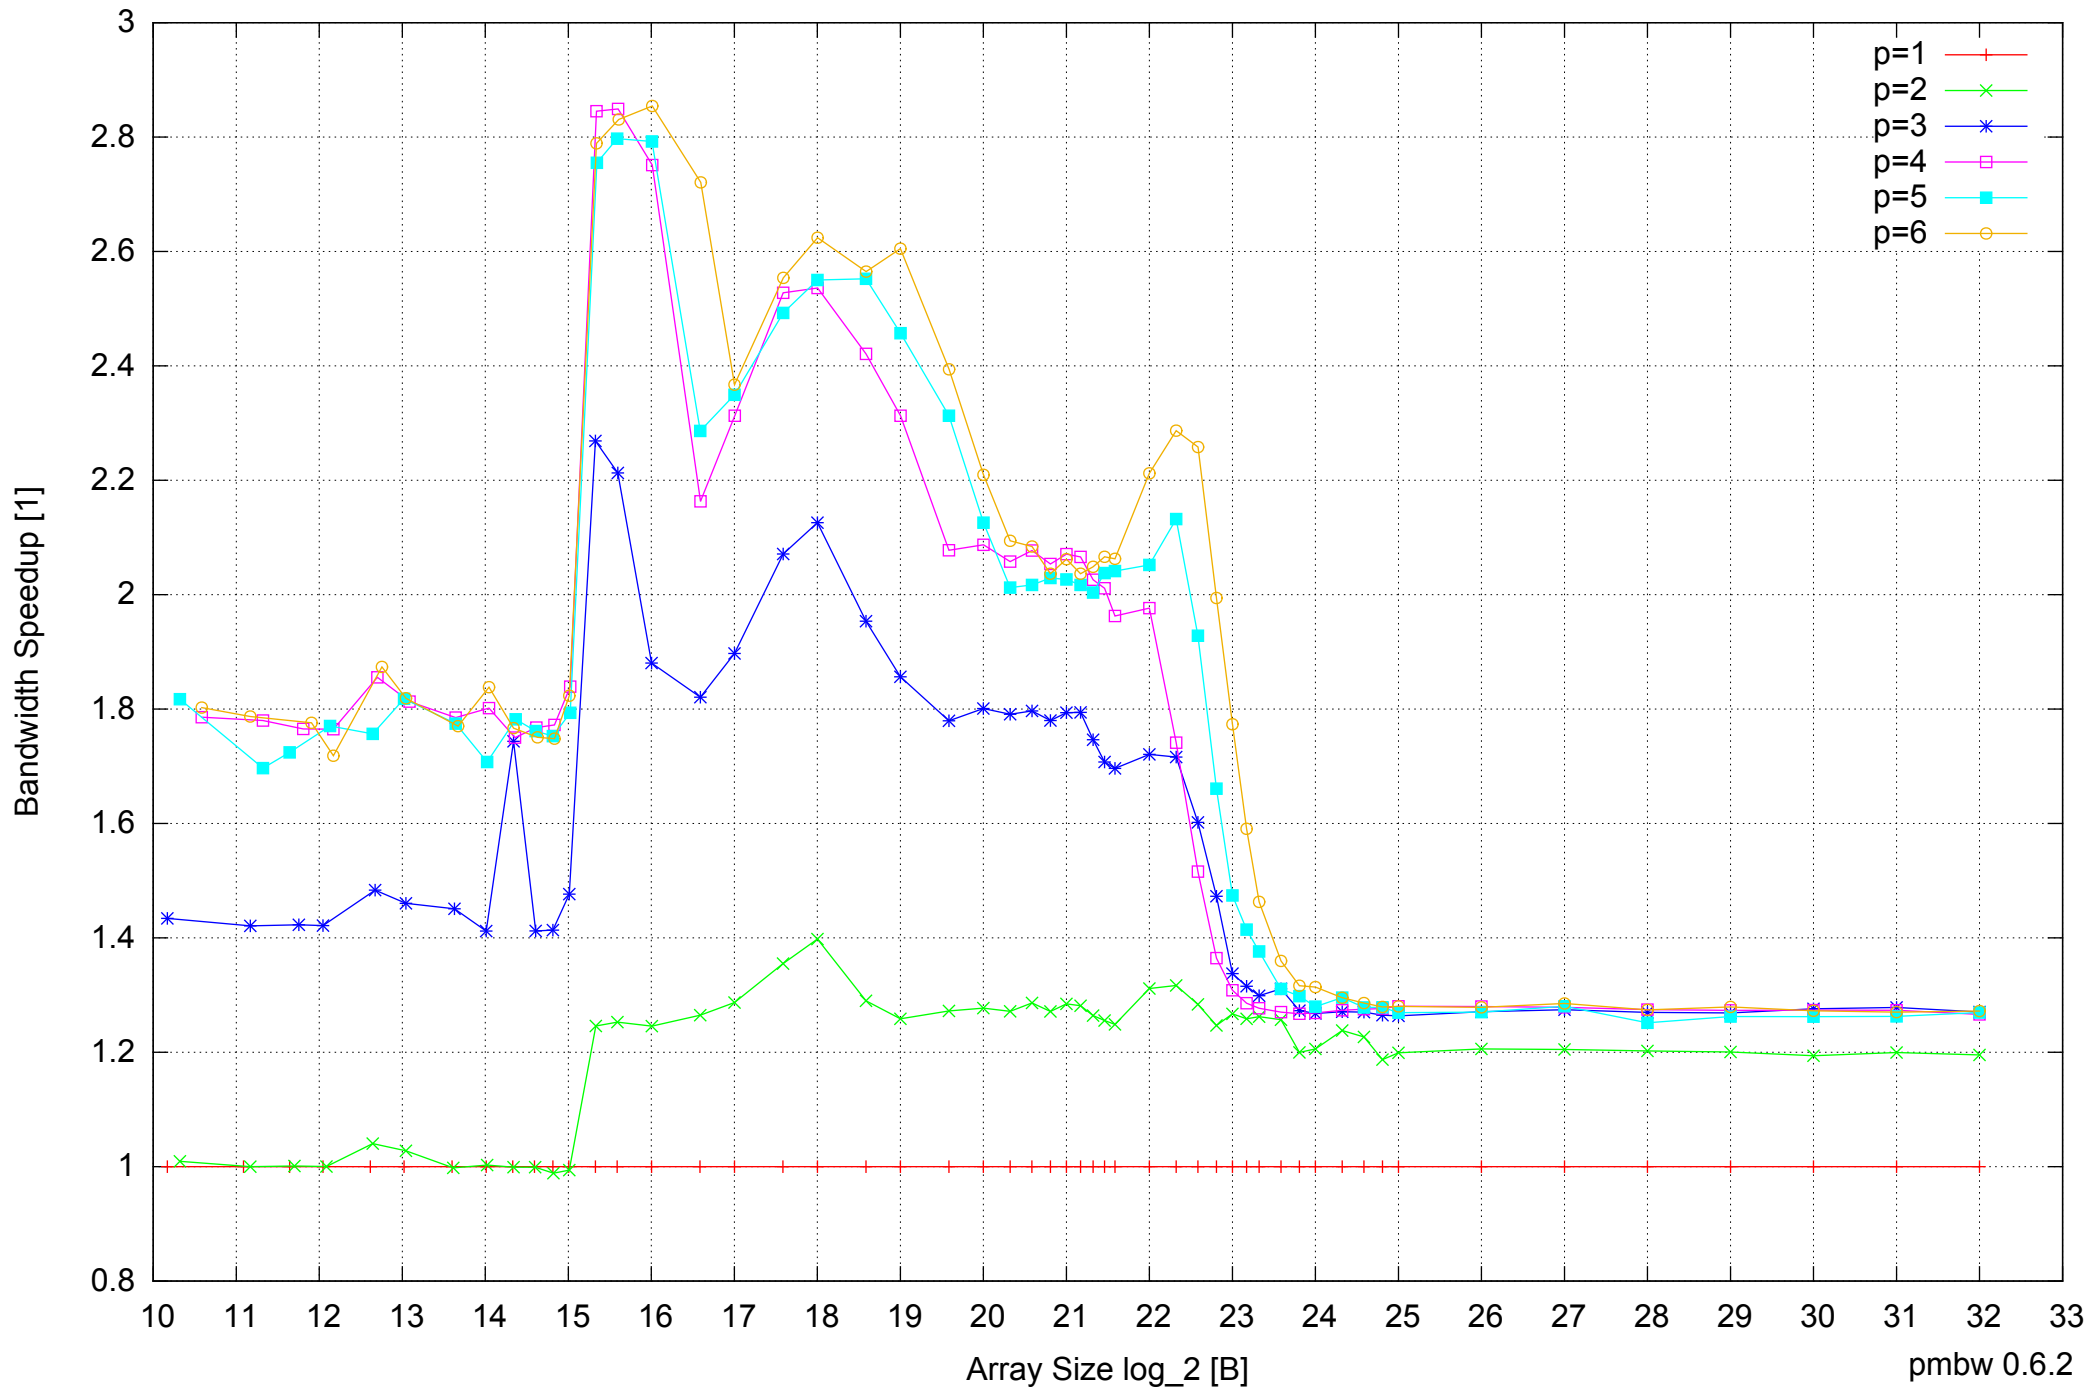

Intel Core i7-4500U 8GB - Speedup of Parallel Memory Bandwidth - ScanRead64IndexUnrollLoop