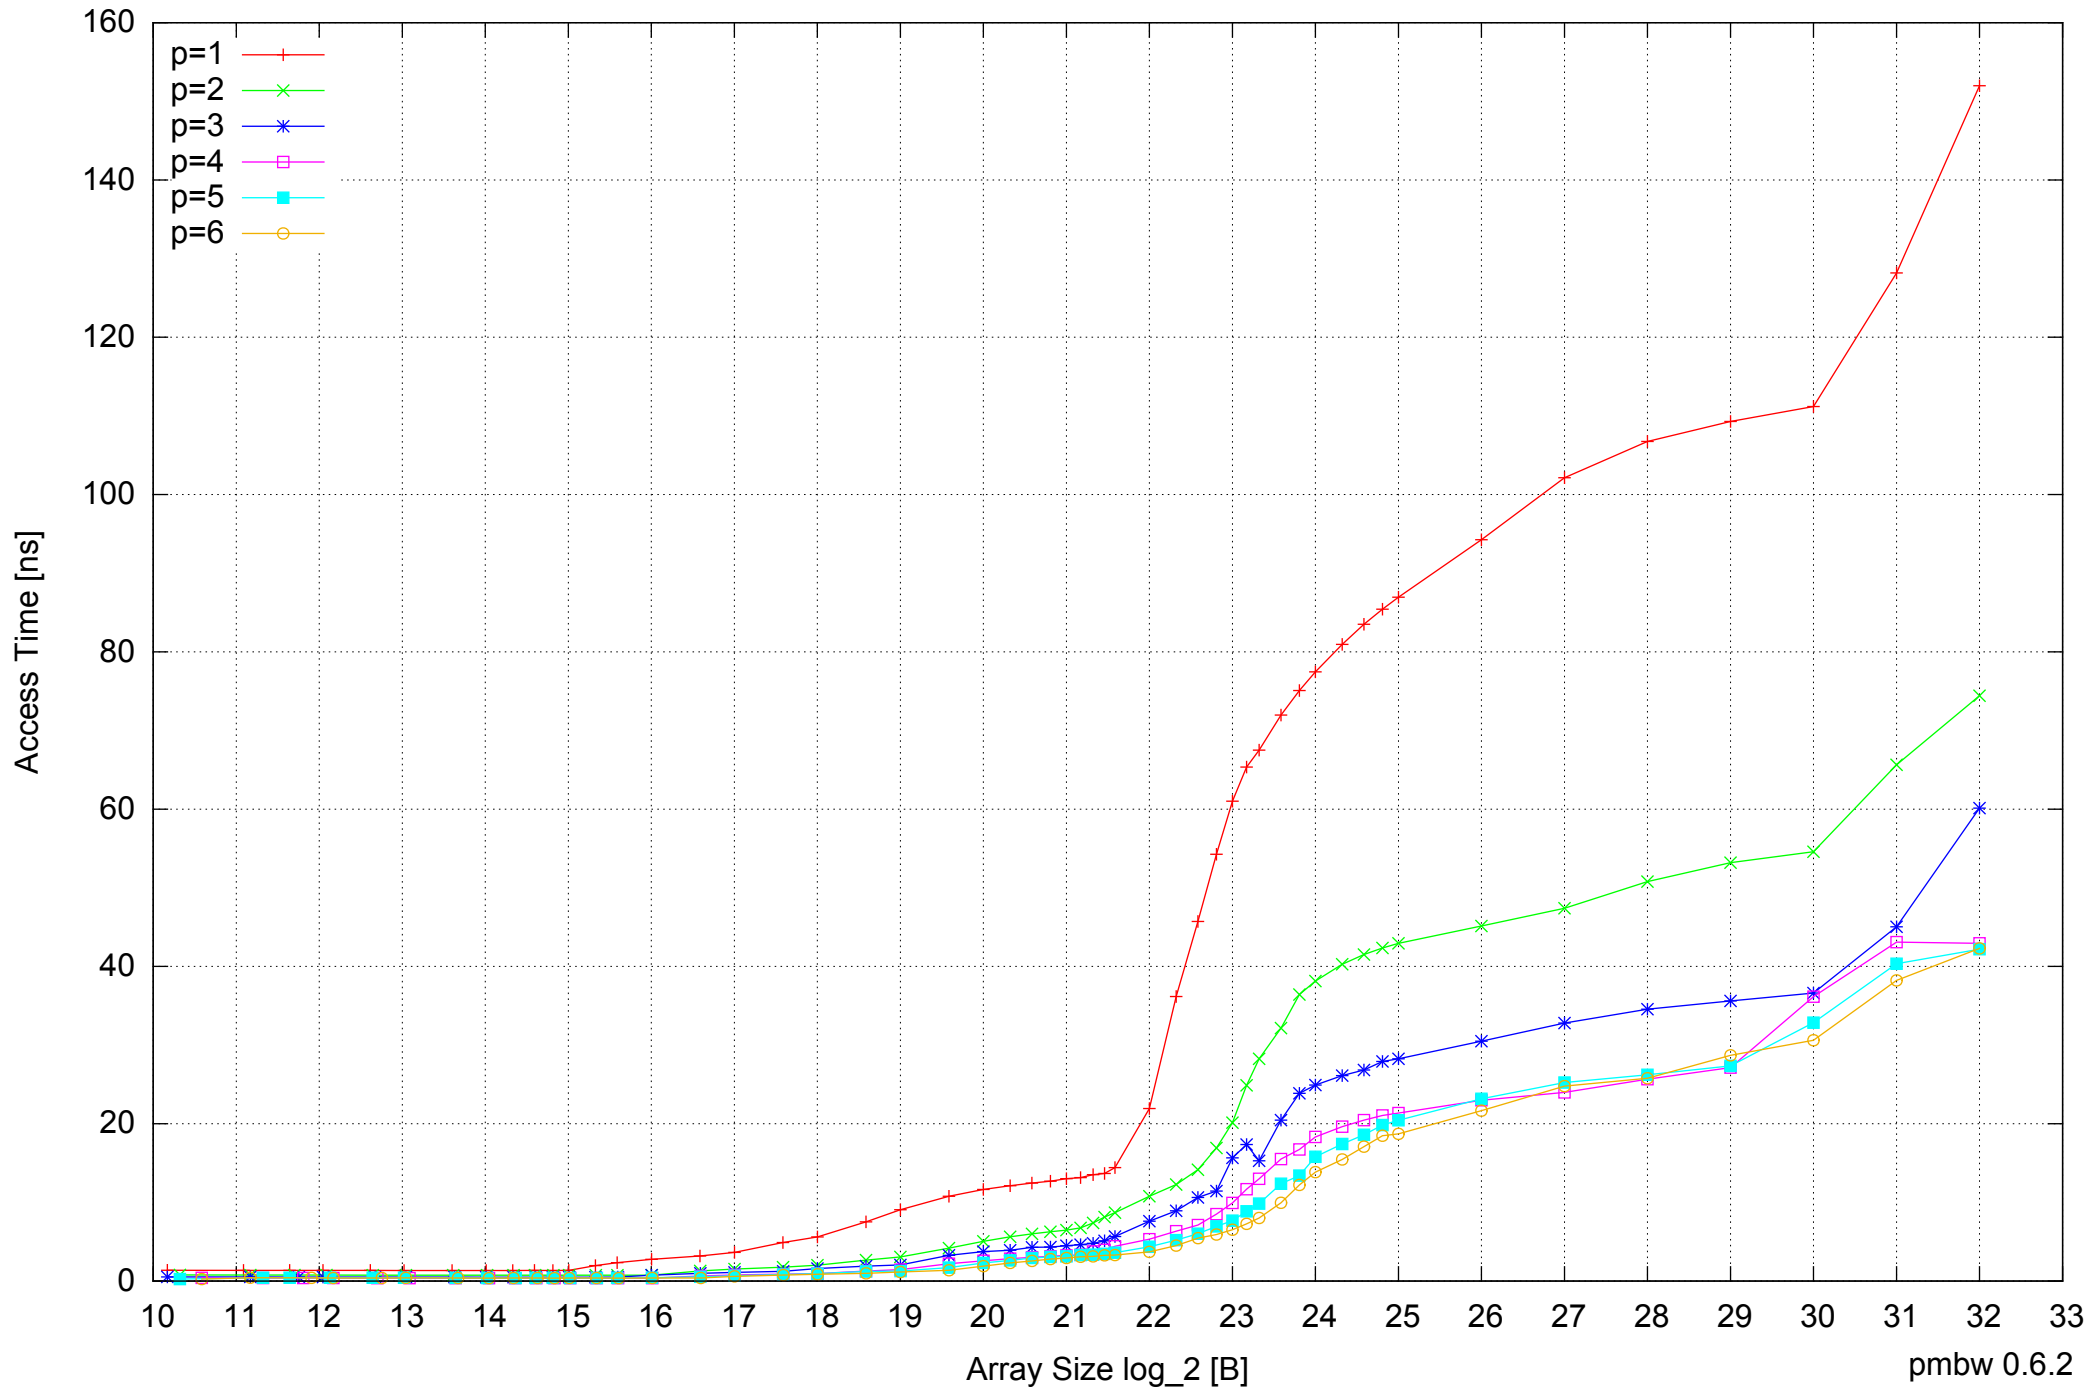

Intel Core i7-4500U 8GB - Parallel Memory Access Time - PermRead64SimpleLoop