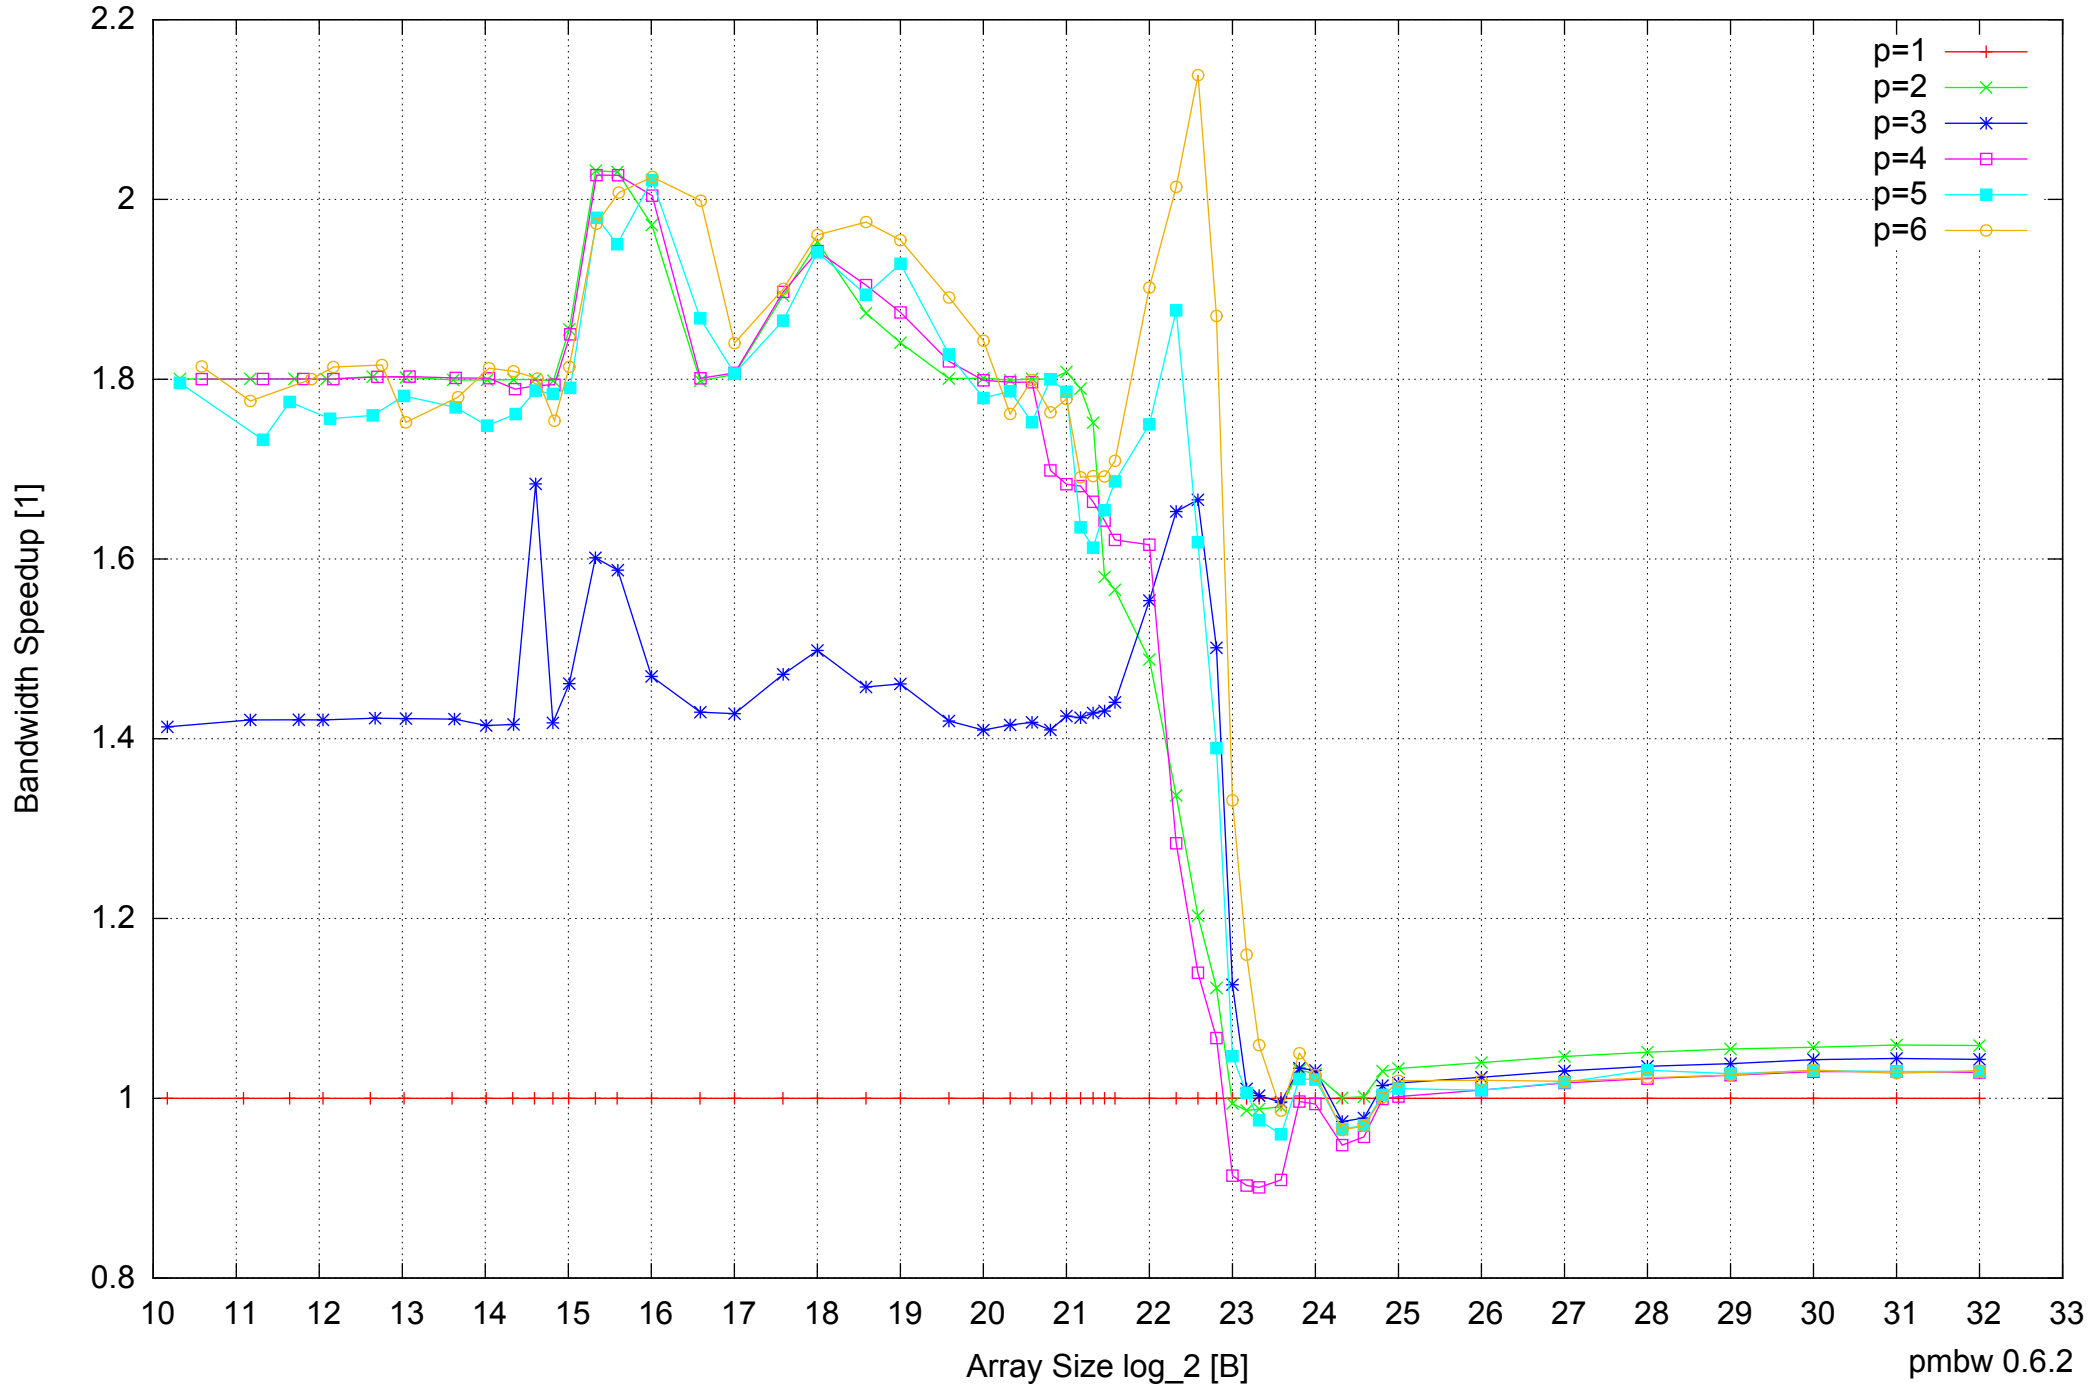

Intel Core i7-4500U 8GB - Speedup of Parallel Memory Bandwidth - ScanWrite64IndexUnrollLoop