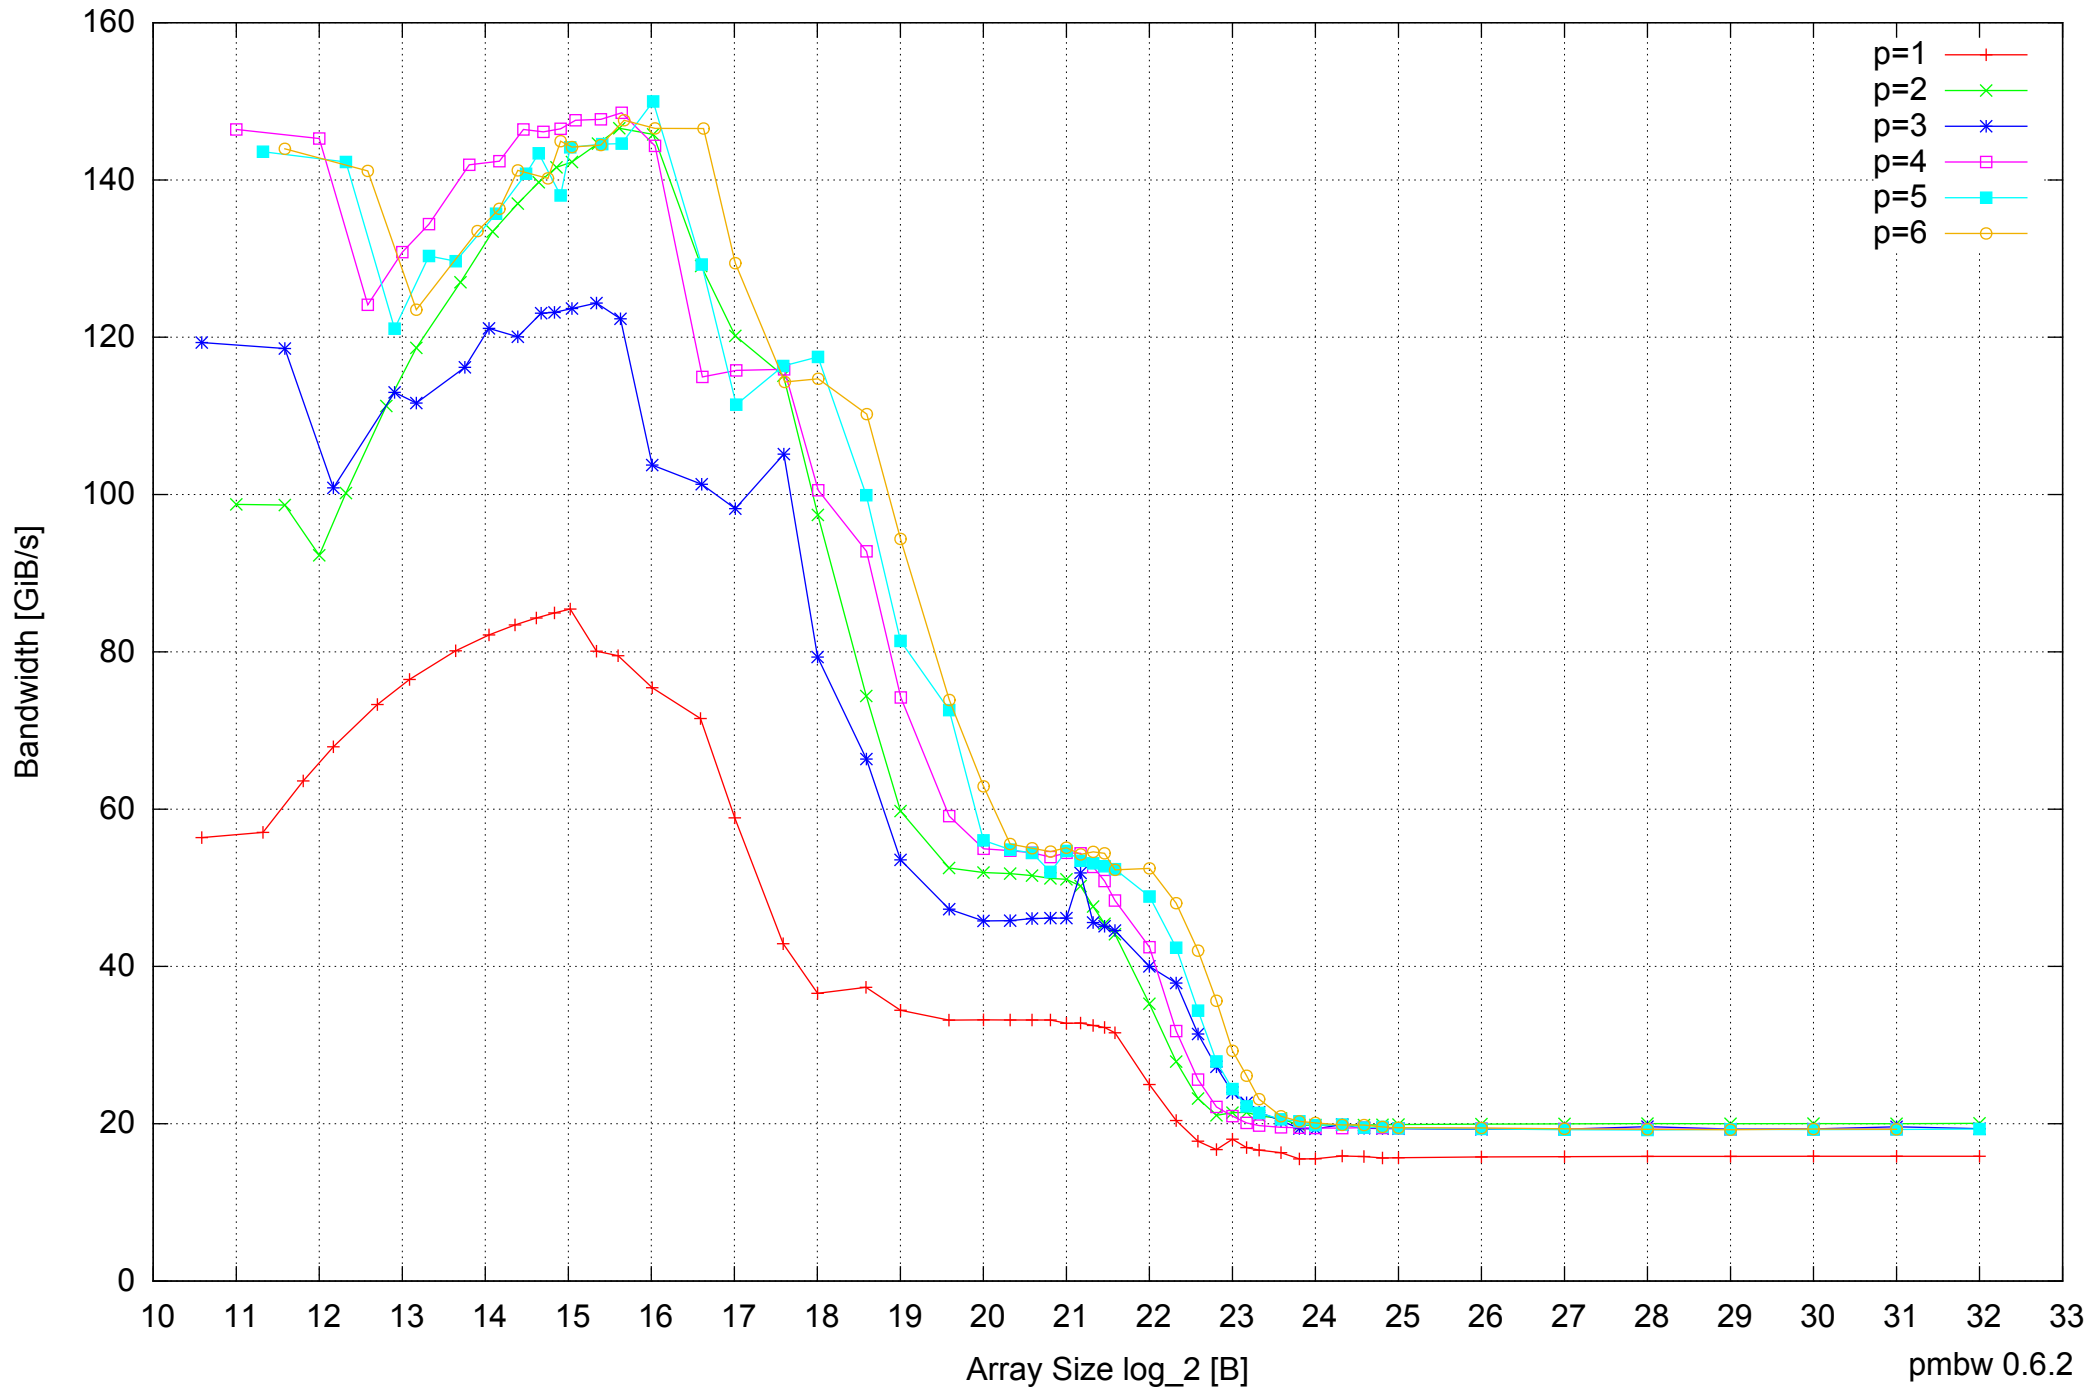

Intel Core i7-4500U 8GB - Parallel Memory Bandwidth - ScanRead256PtrSimpleLoop