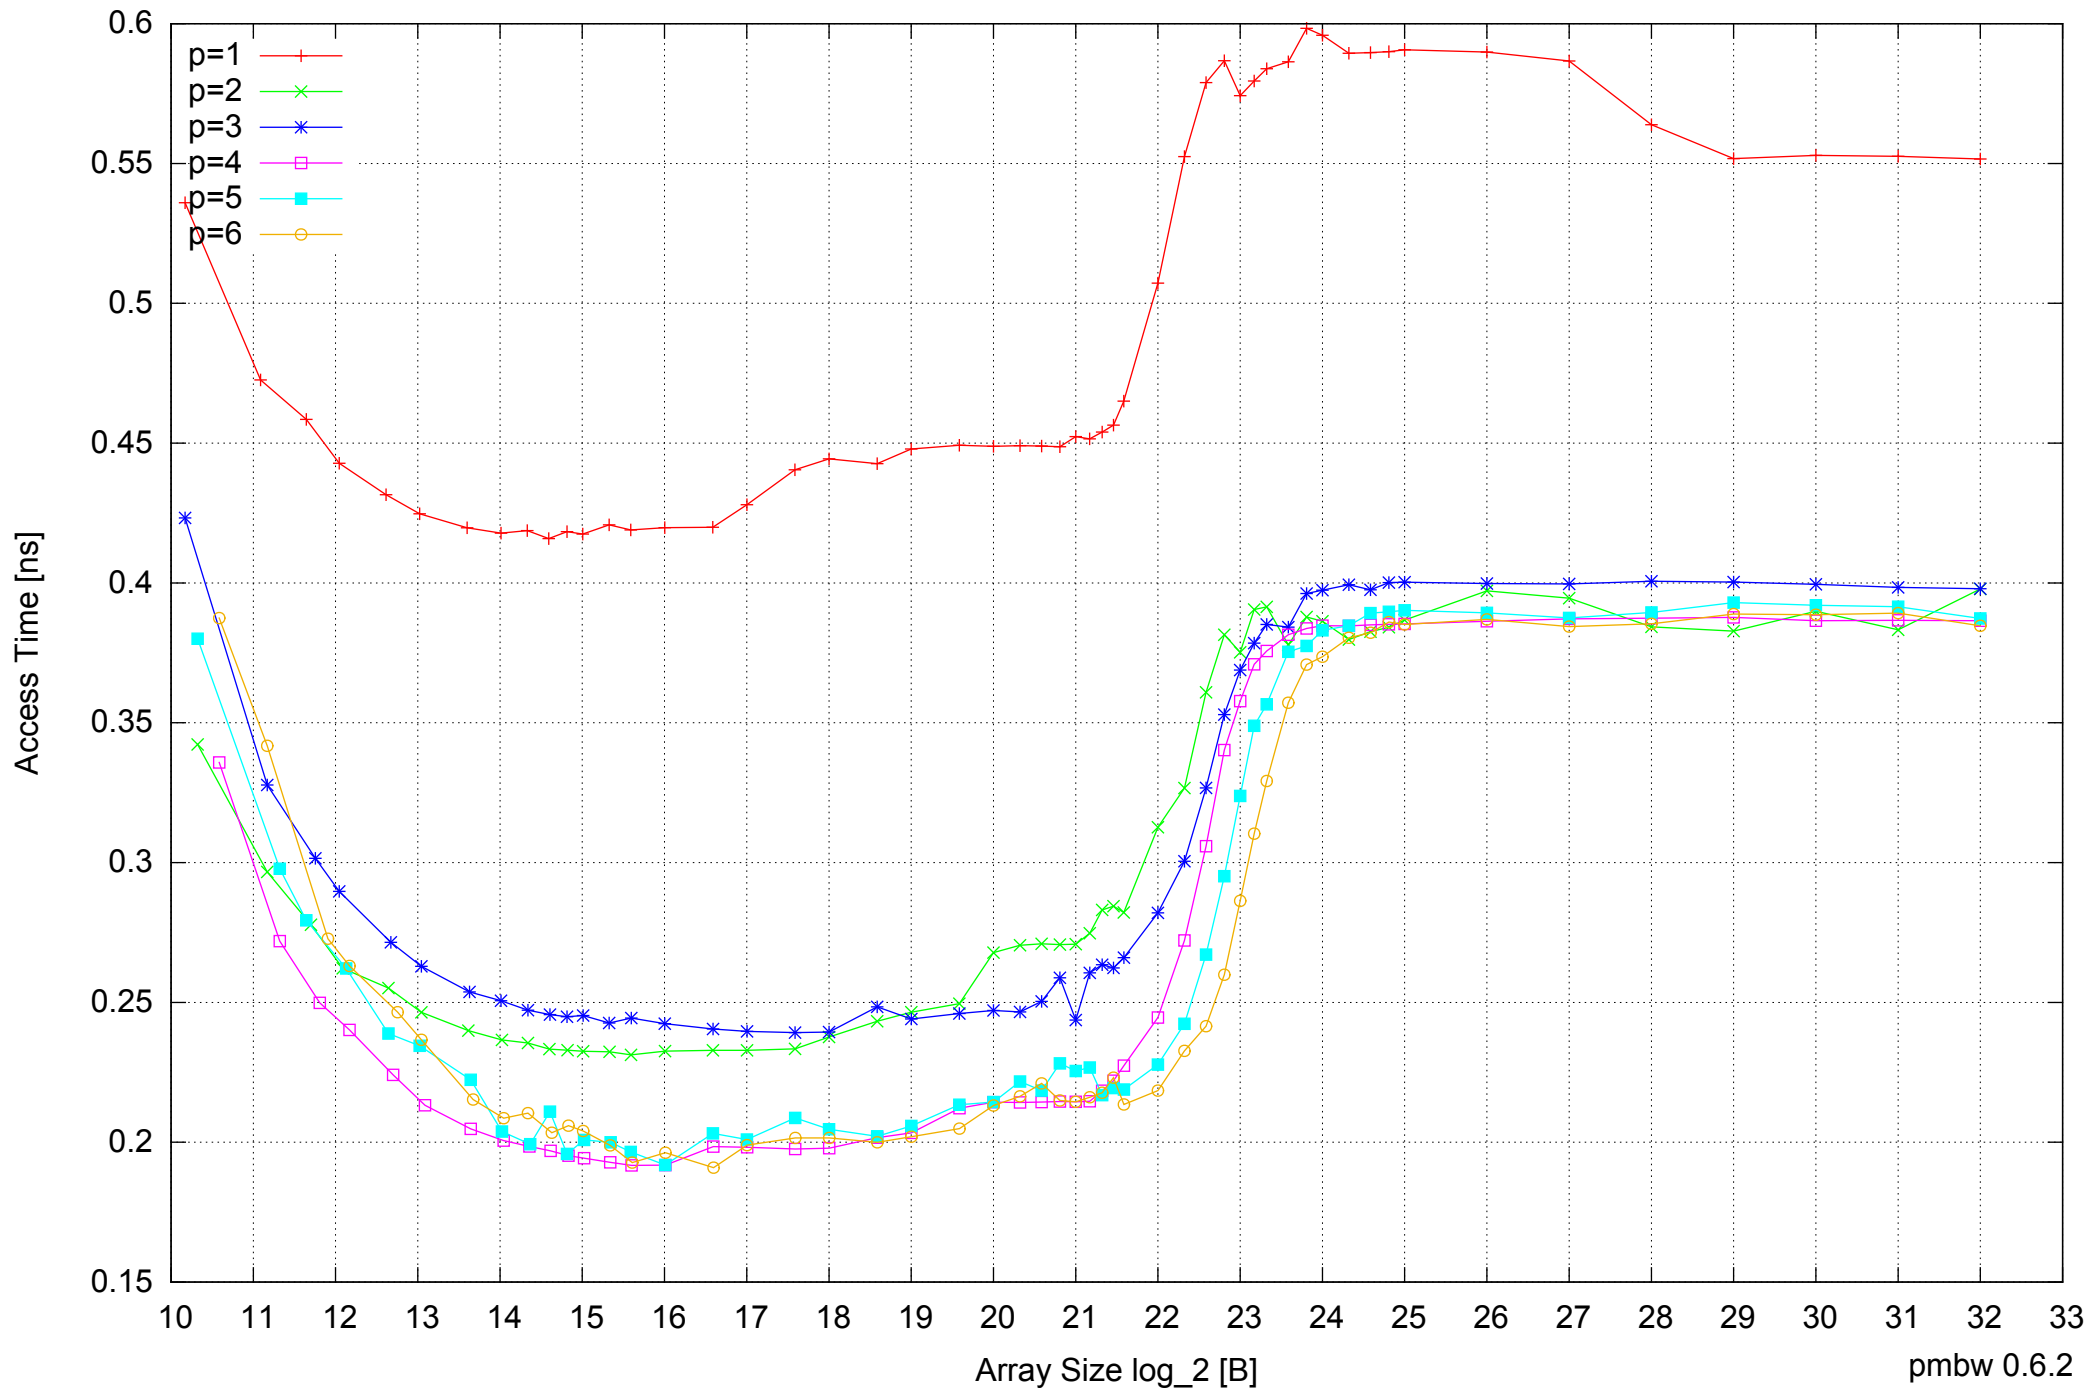

Intel Core i7-4500U 8GB - Parallel Memory Access Time - ScanRead64PtrSimpleLoop