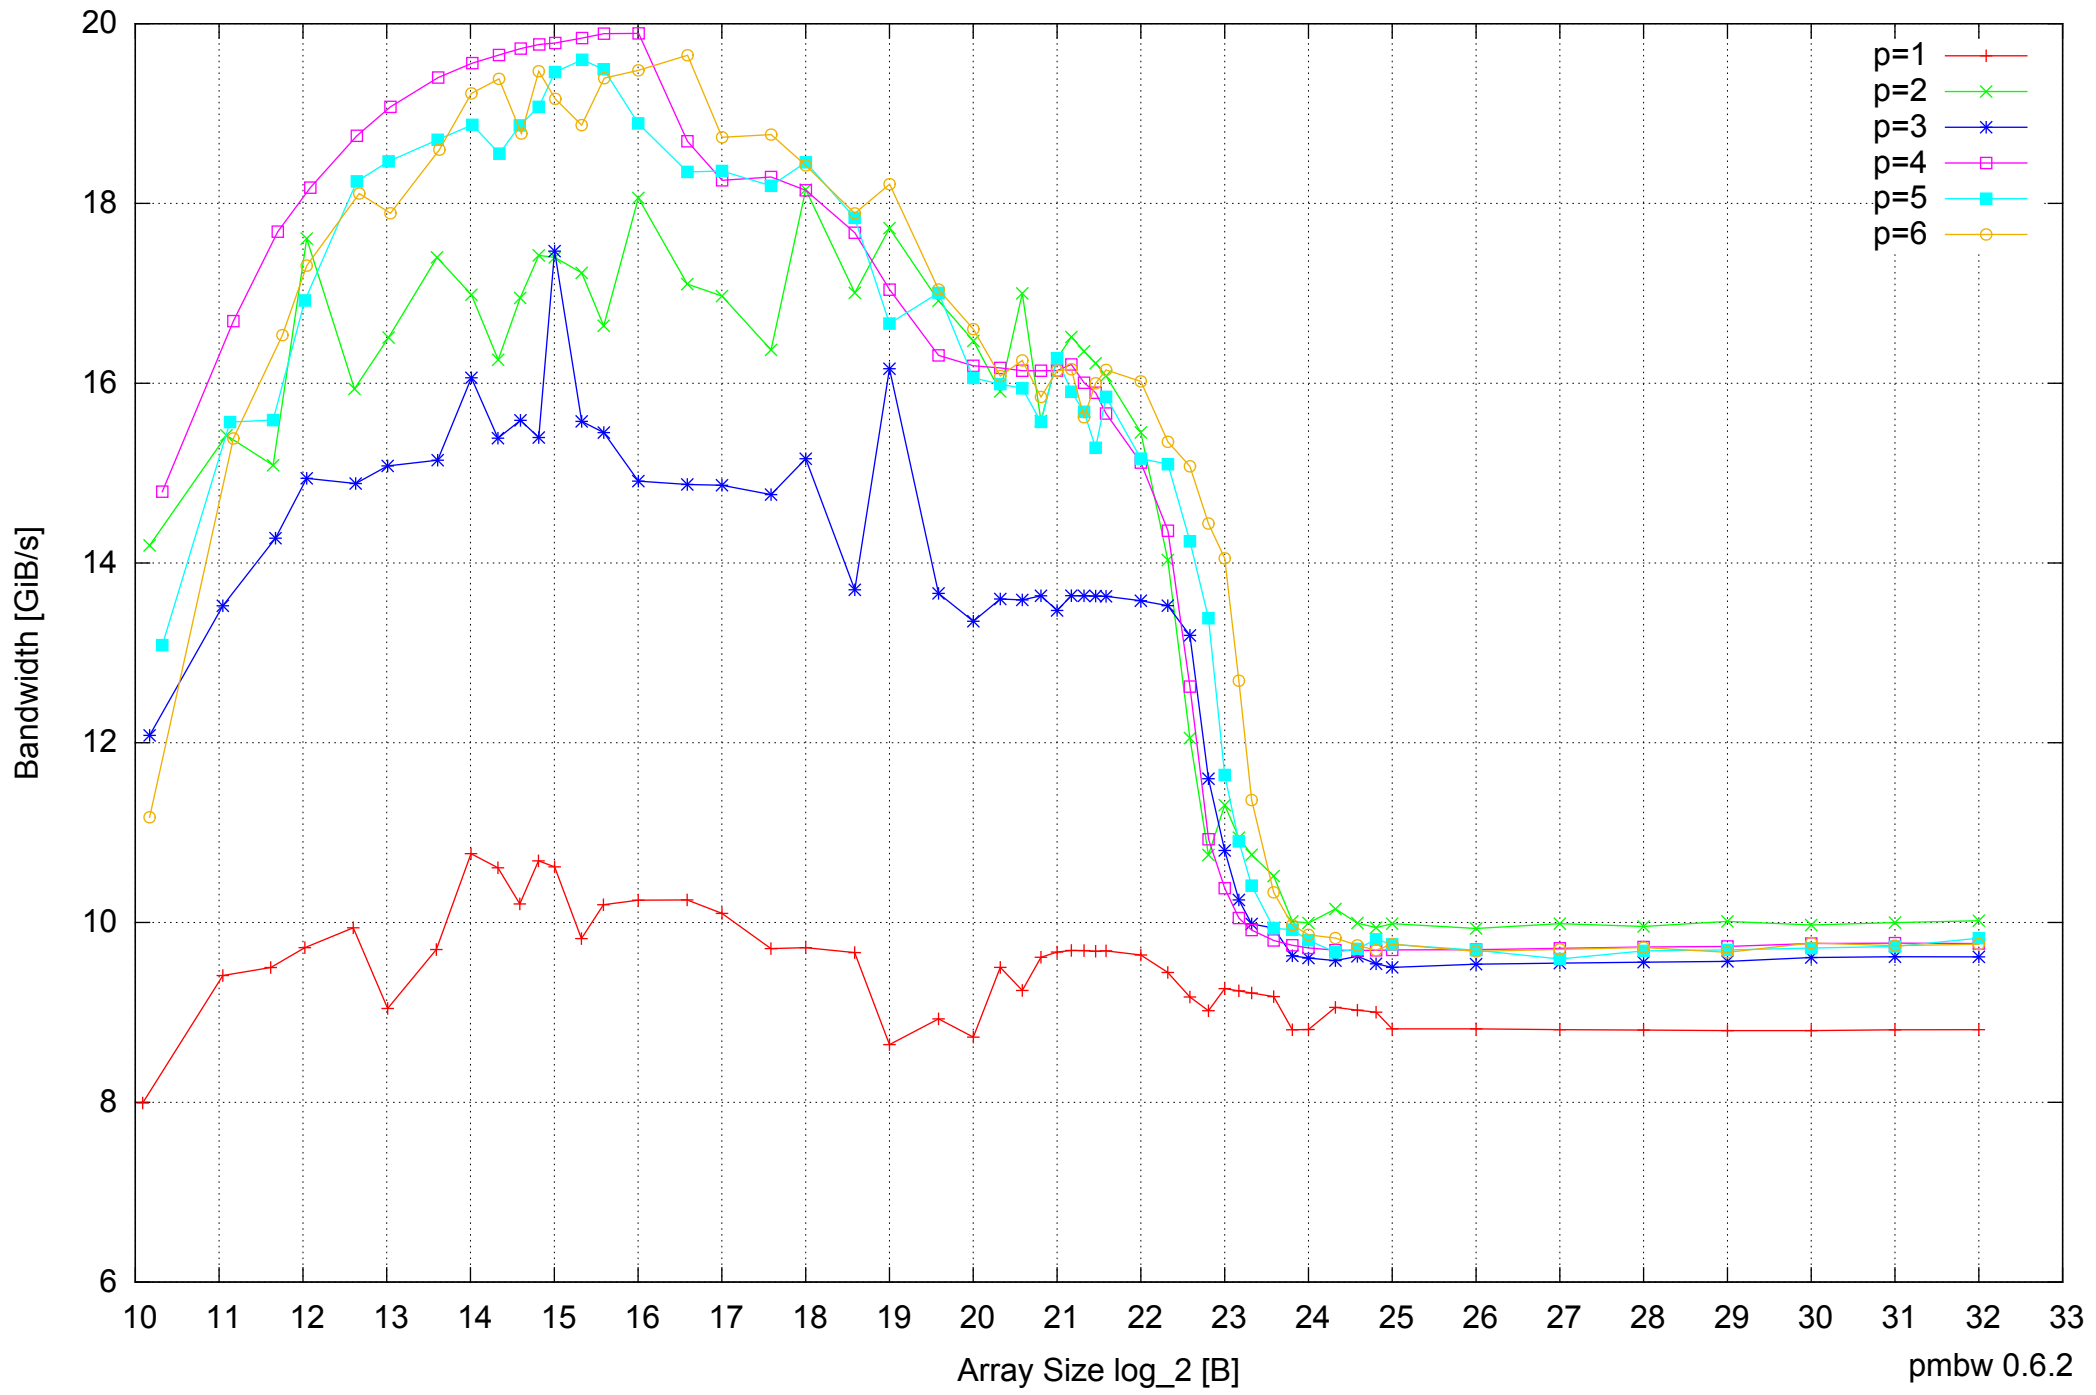

Intel Core i7-4500U 8GB - Parallel Memory Bandwidth - ScanWrite32PtrSimpleLoop