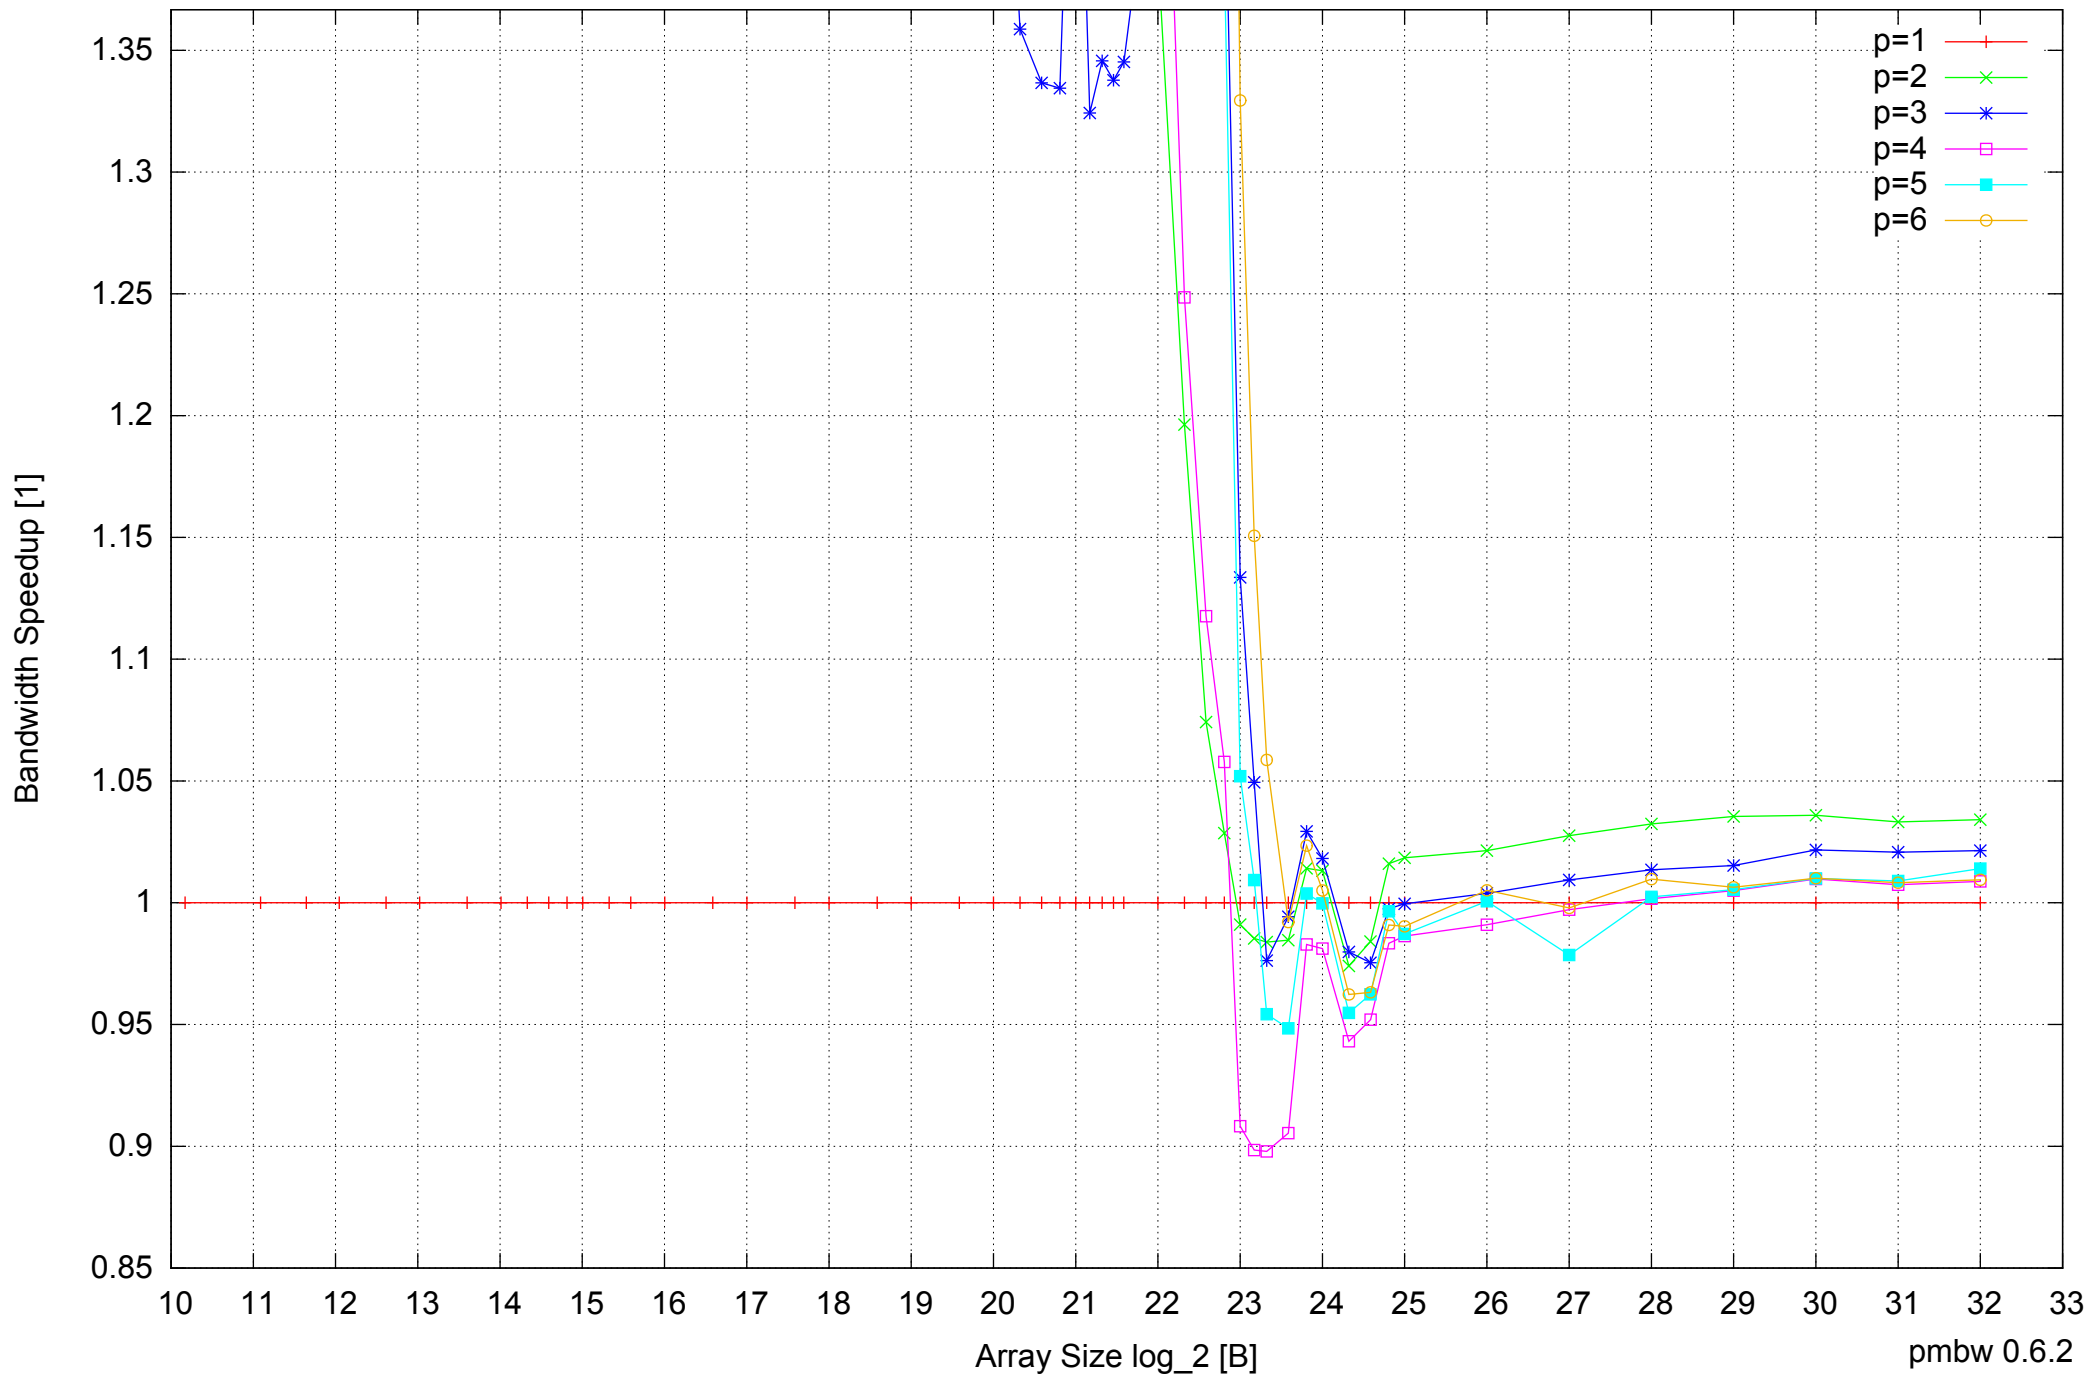

Intel Core i7-4500U 8GB - Speedup of Parallel Memory Bandwidth (enlarged) - ScanWrite64PtrSimpleLoop