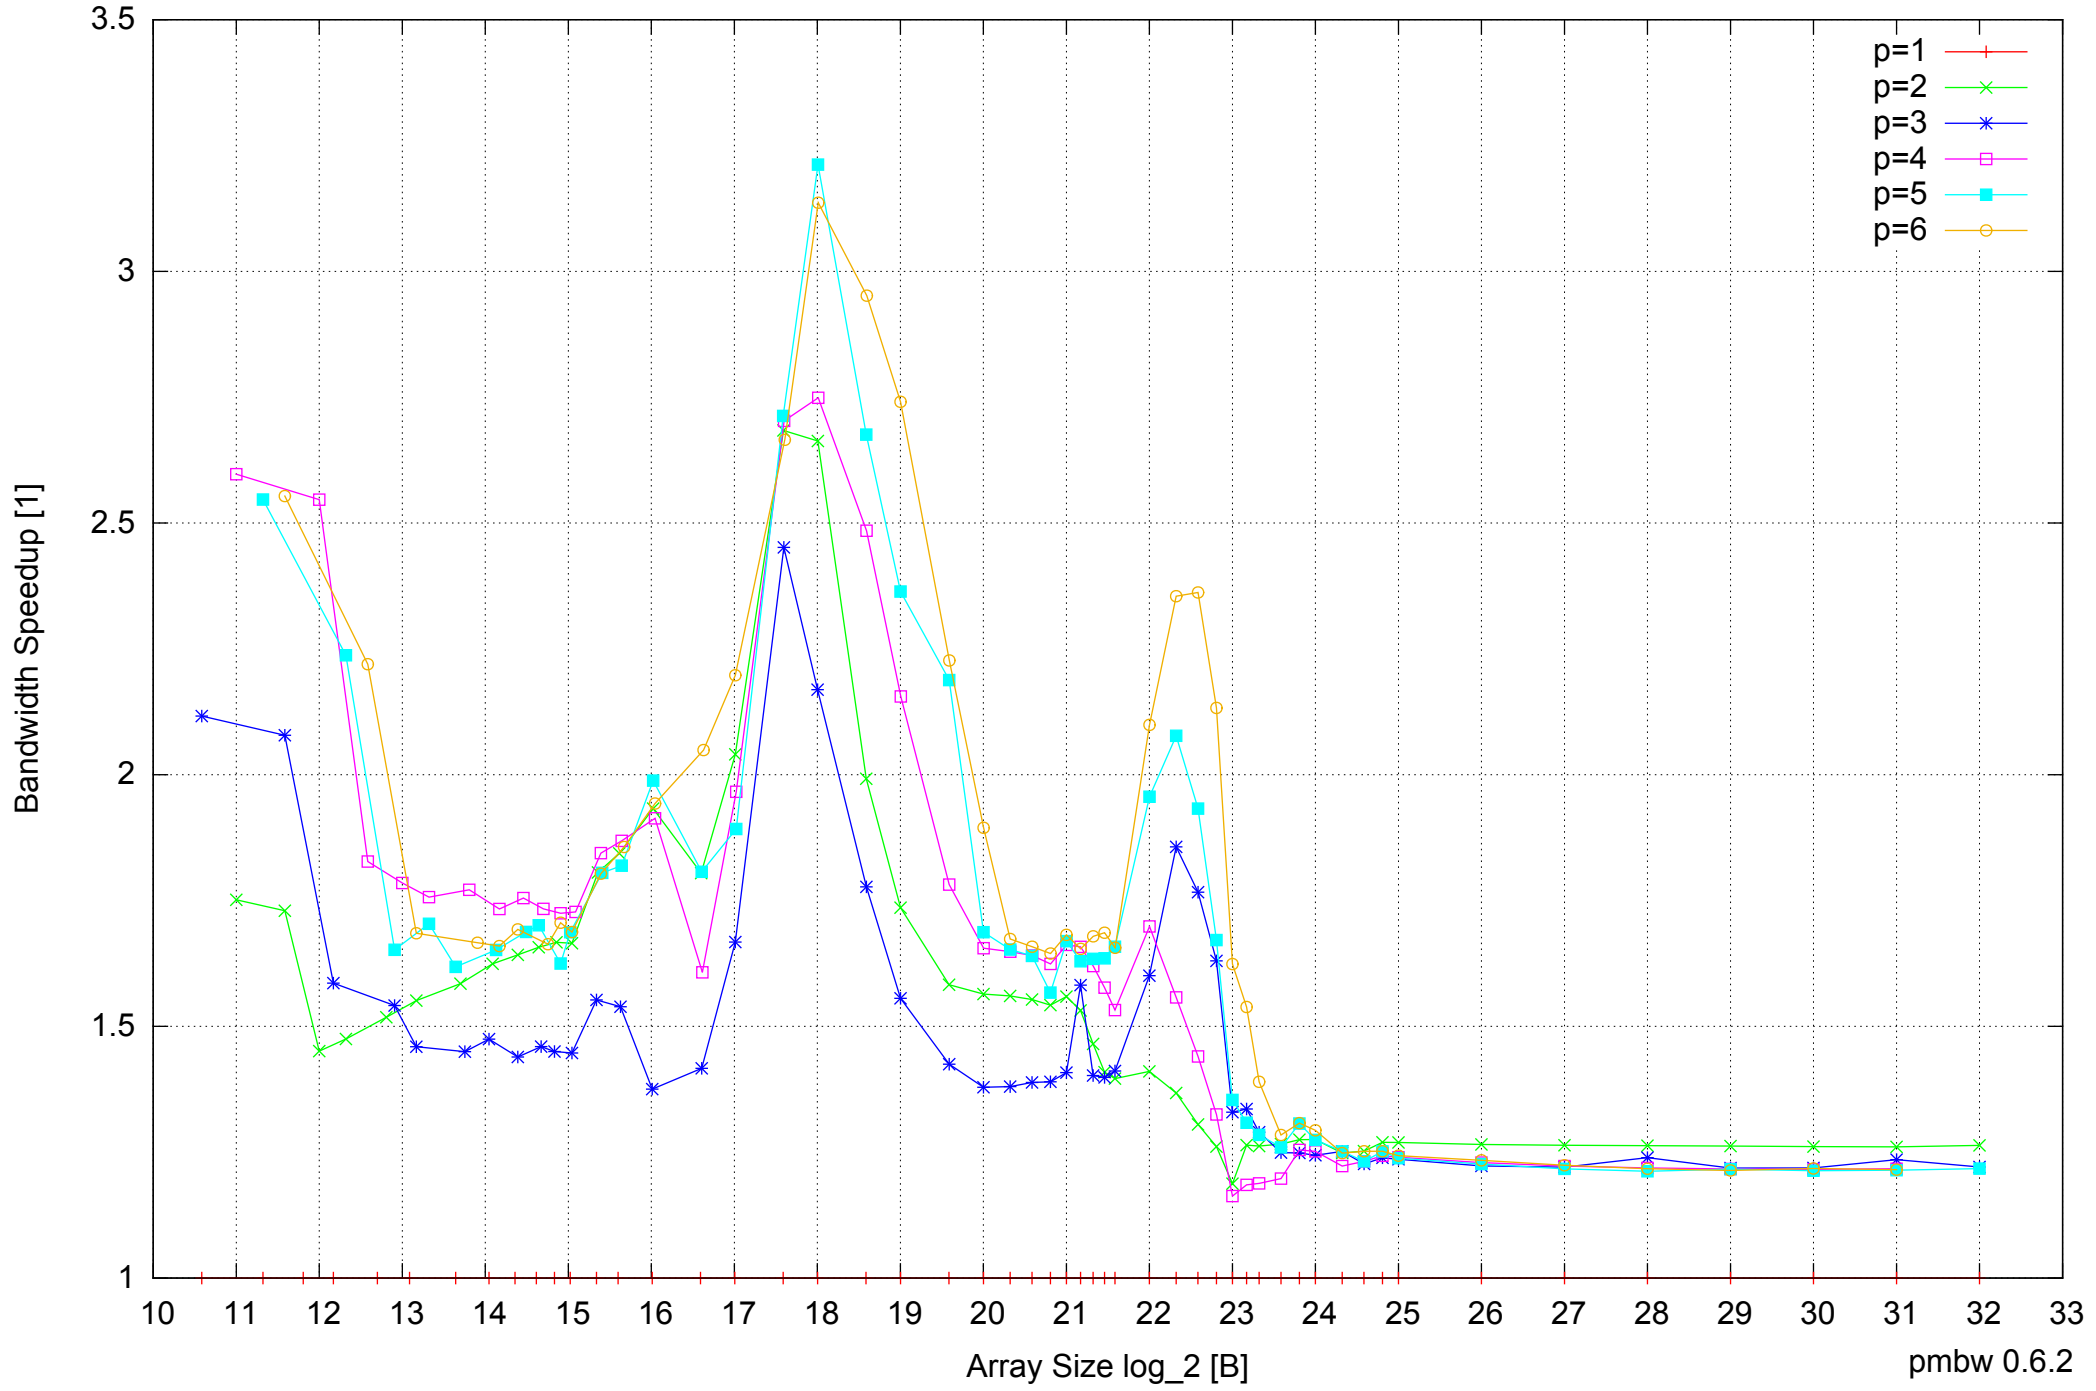

Intel Core i7-4500U 8GB - Speedup of Parallel Memory Bandwidth - ScanRead256PtrSimpleLoop