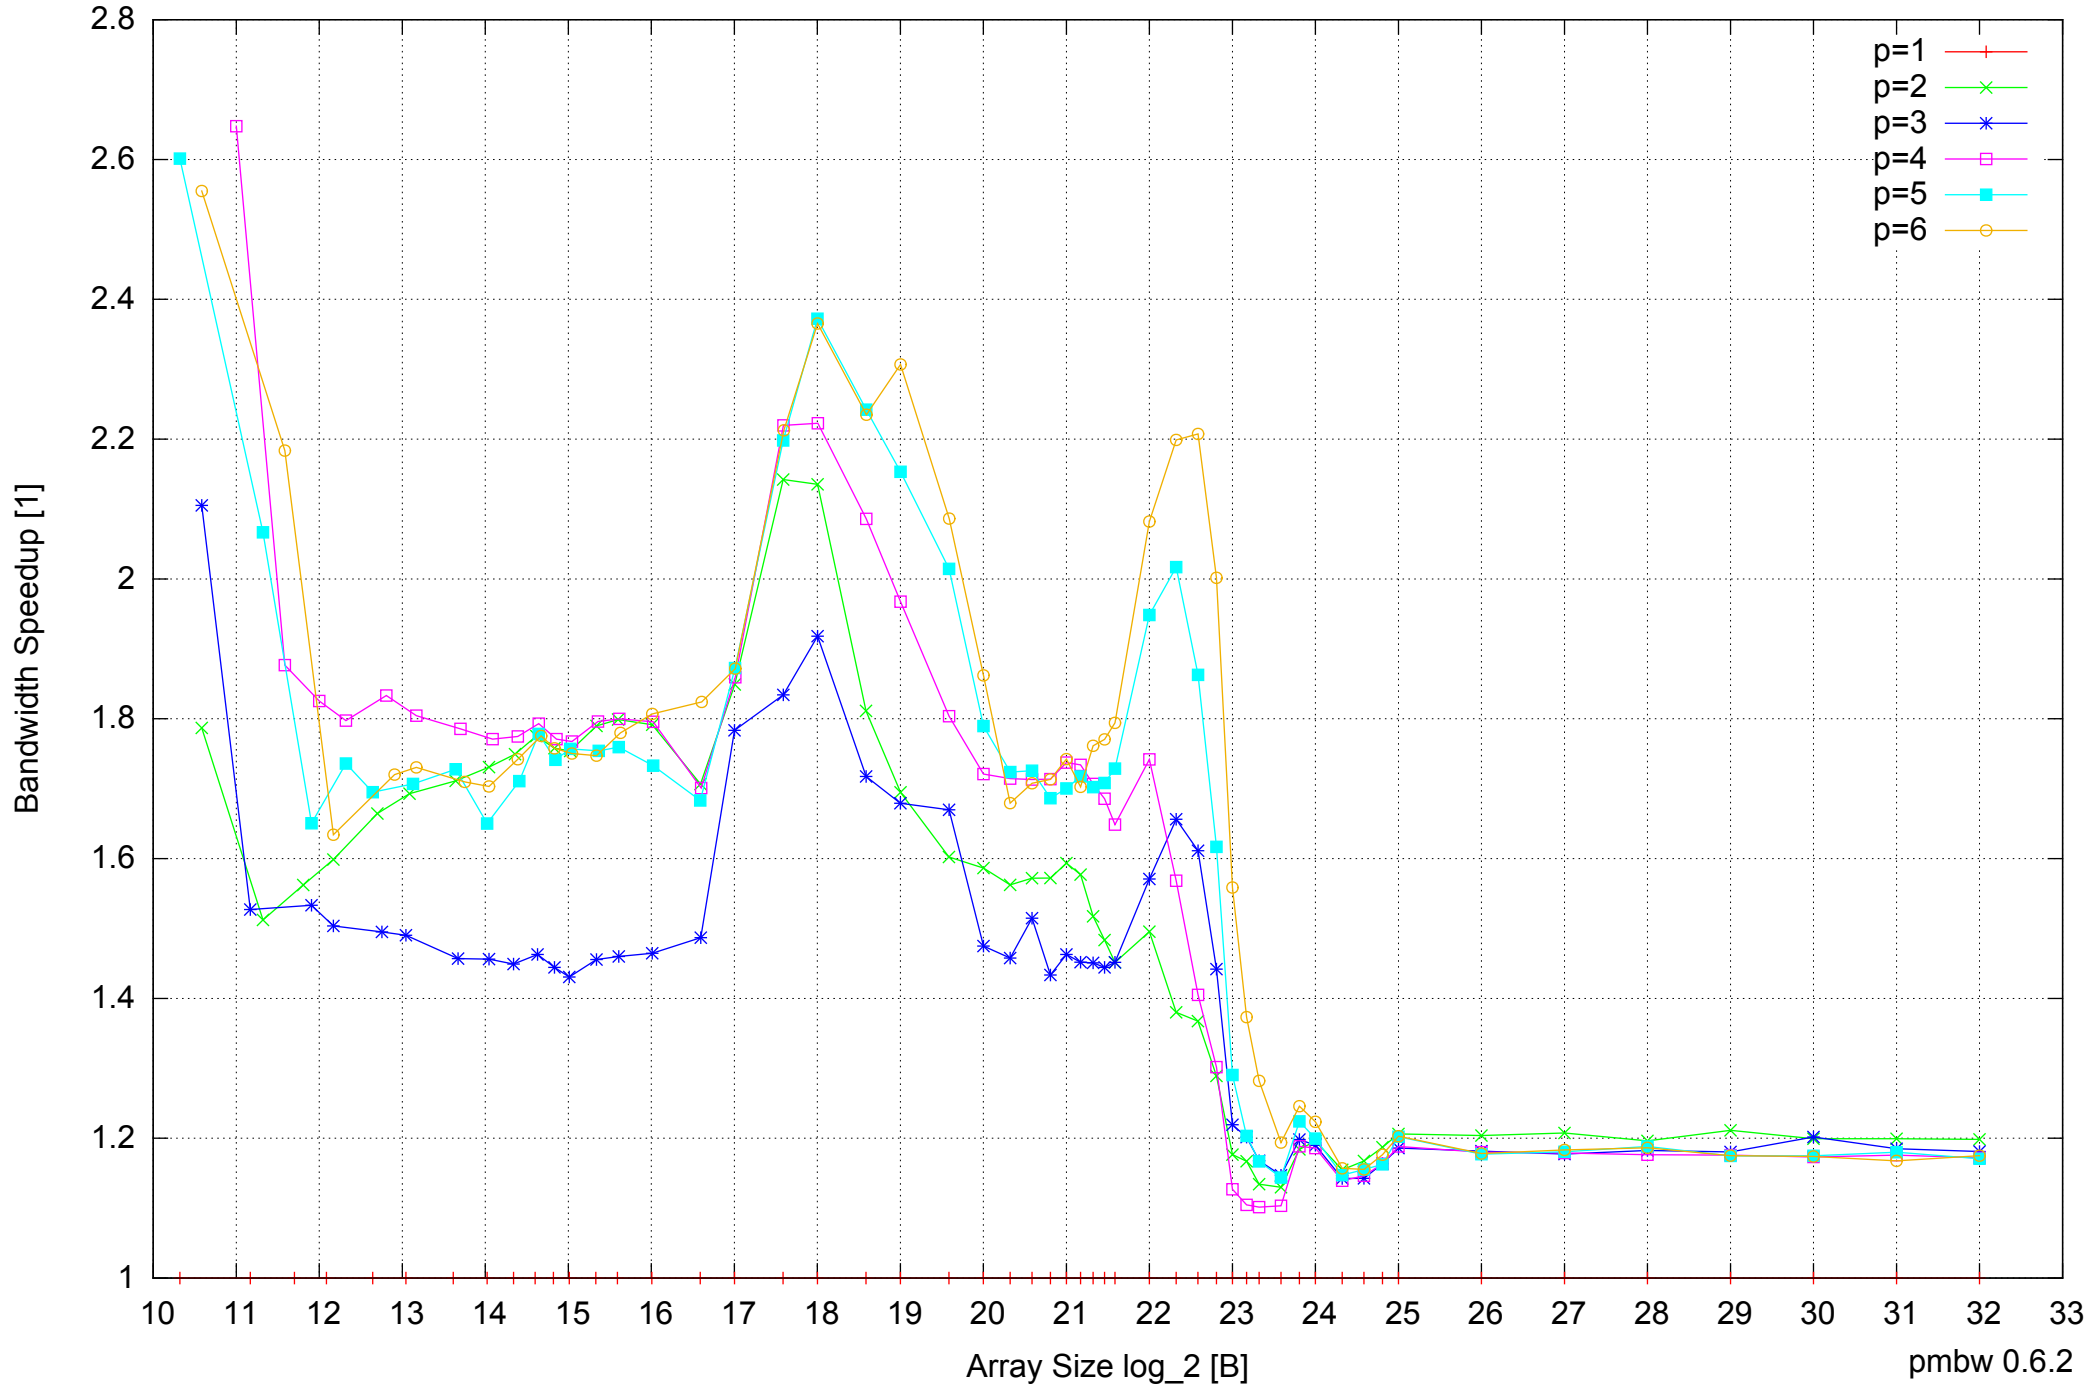

Intel Core i7-4500U 8GB - Speedup of Parallel Memory Bandwidth - ScanRead128PtrSimpleLoop