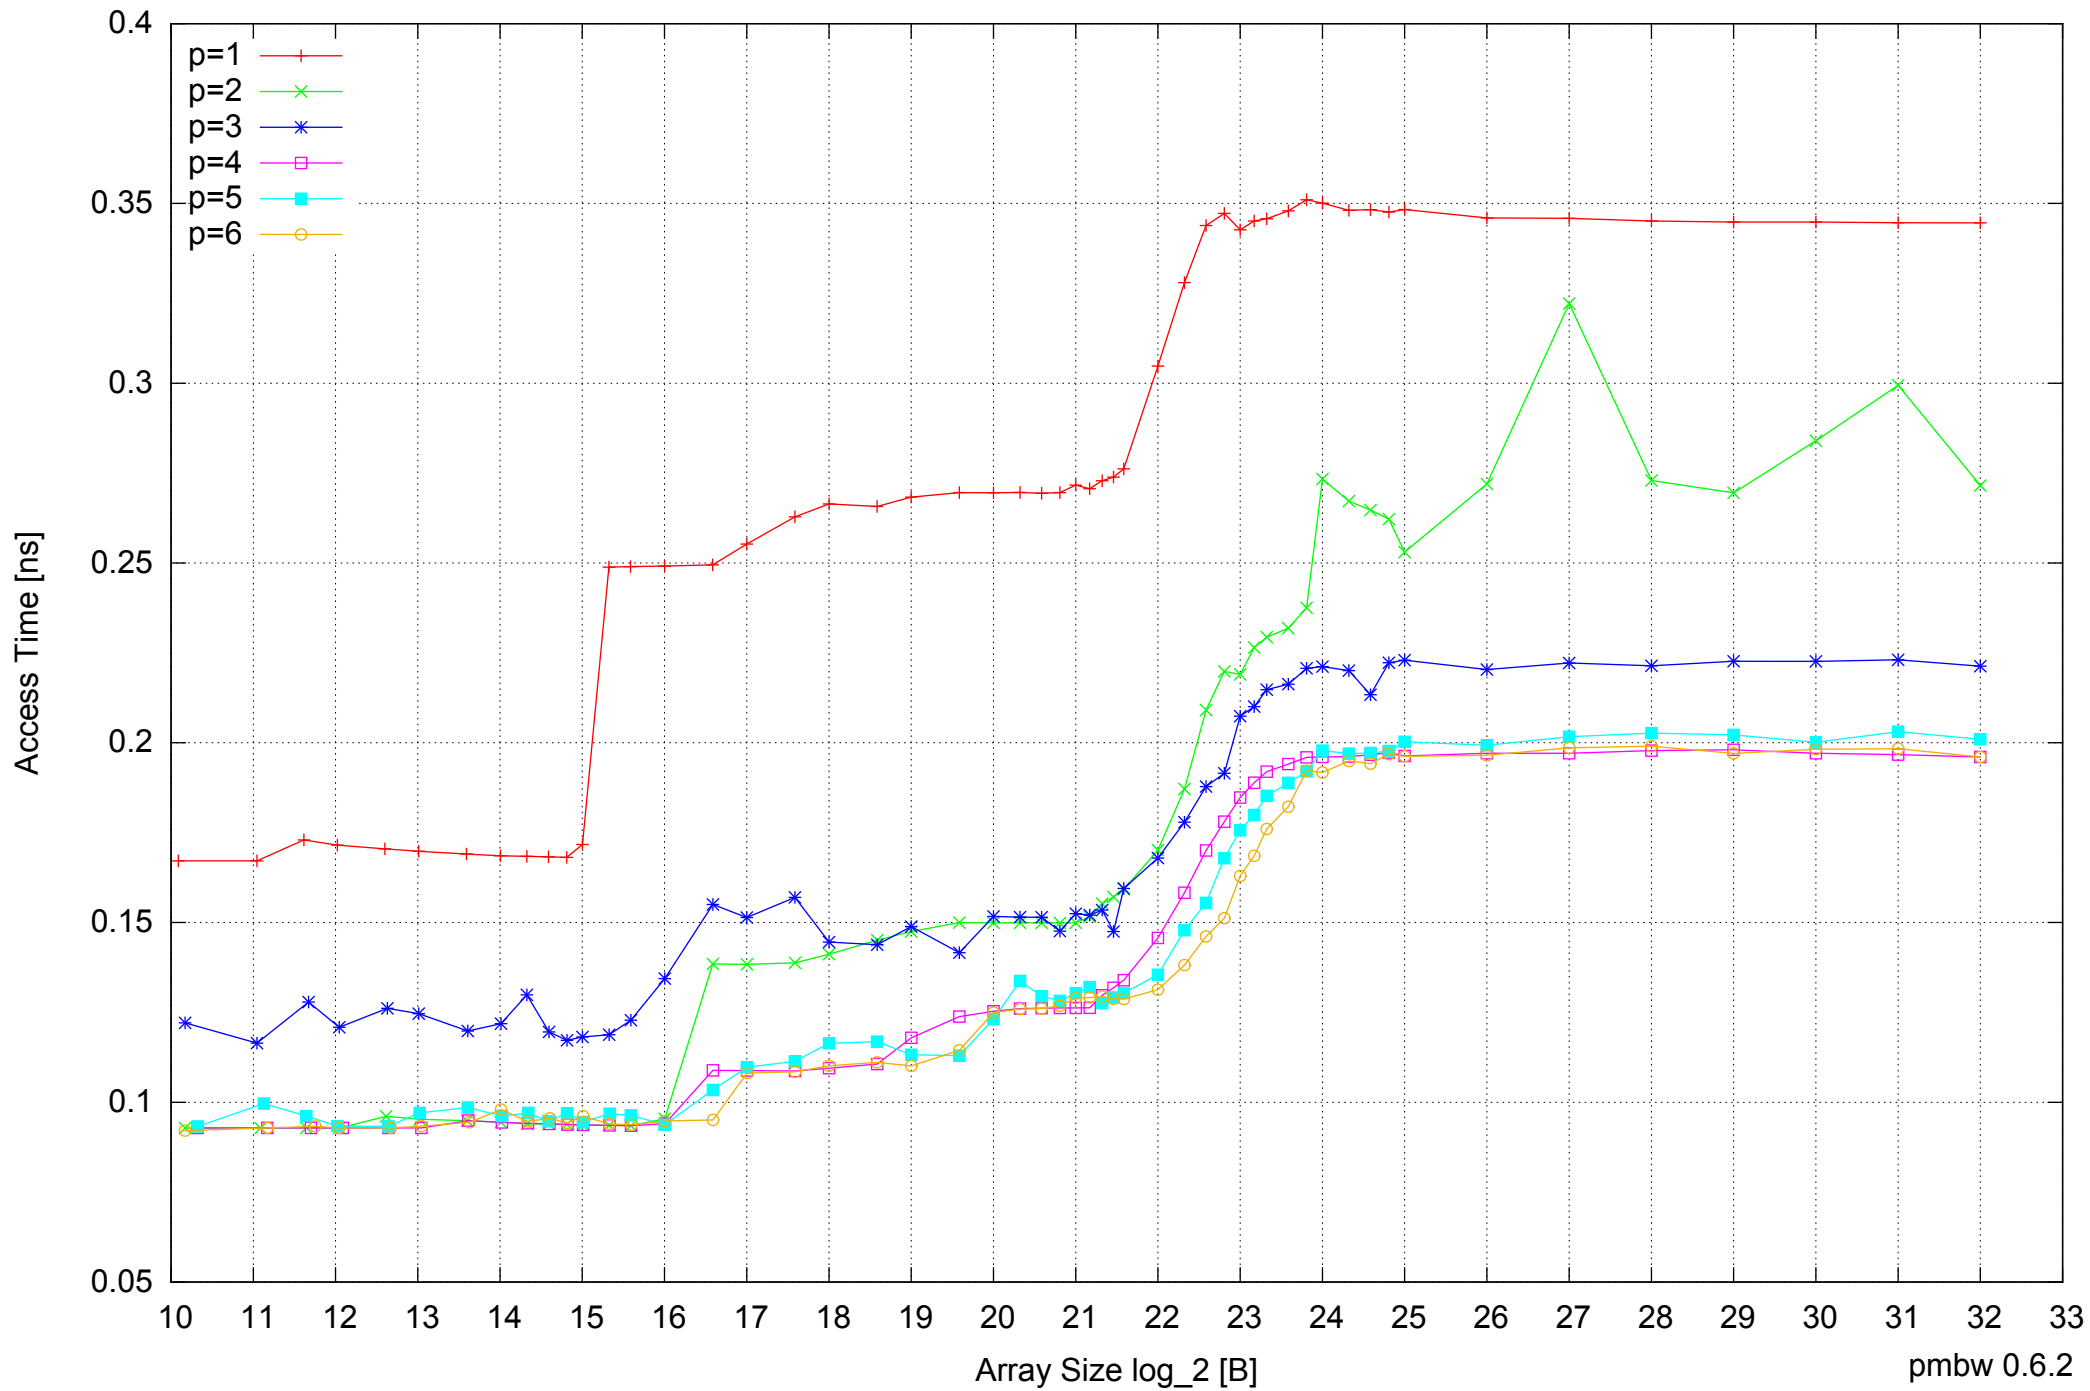

Intel Core i7-4500U 8GB - Parallel Memory Access Time - ScanRead32PtrUnrollLoop