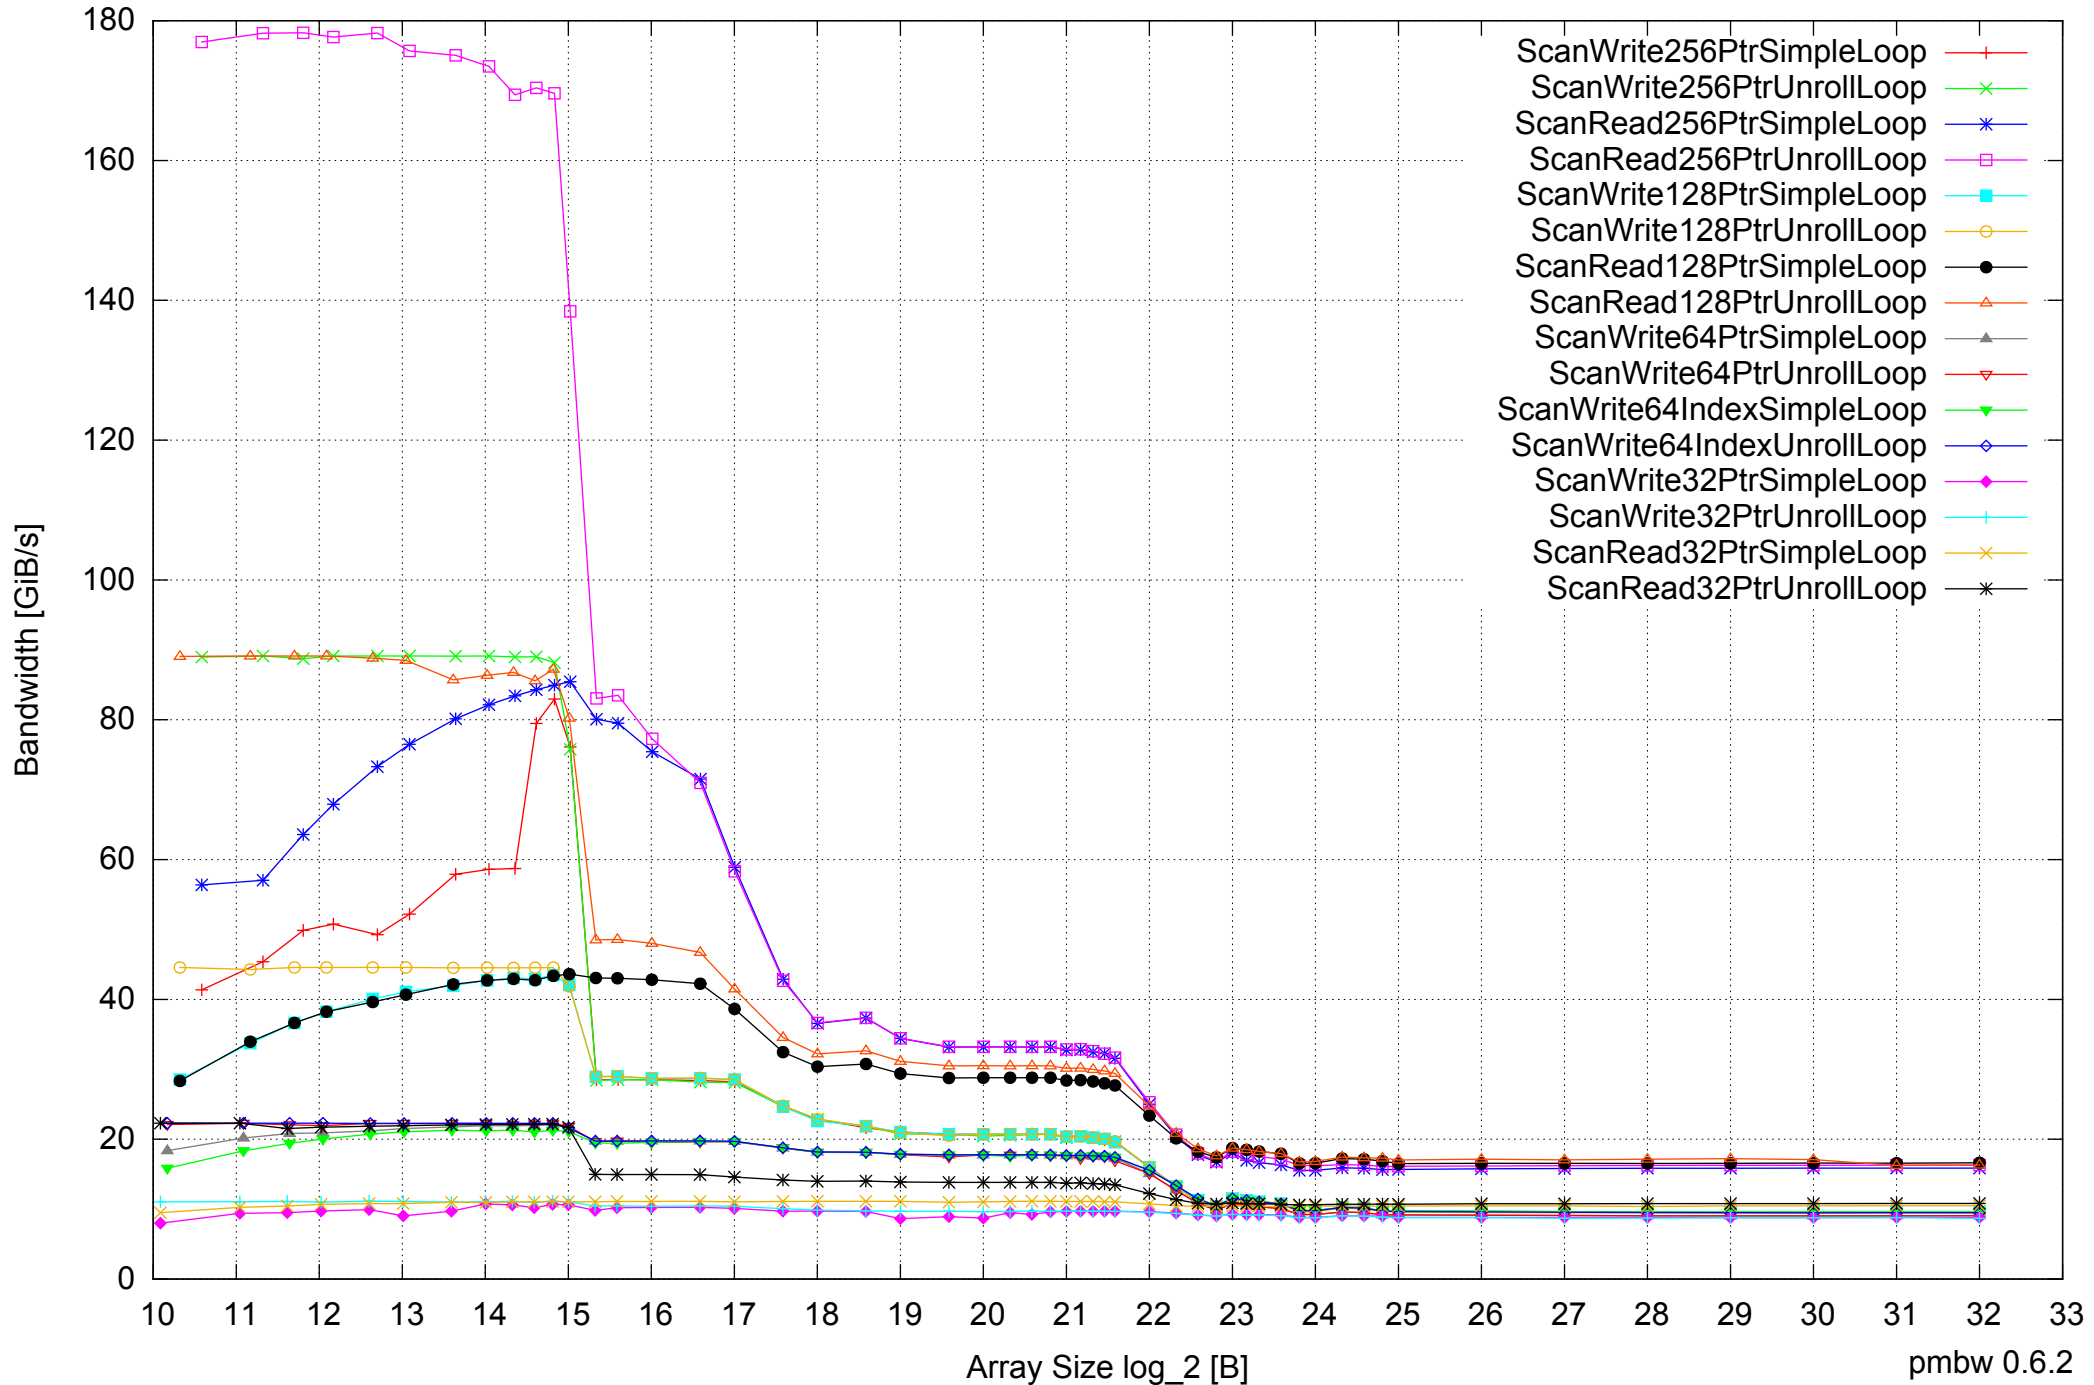

Intel Core i7-4500U 8GB - One Thread Memory Bandwidth

Intel Core i7-4500U 8GB - One Thread Memory Latency (Access Time)

Intel Core i7-4500U 8GB - One Thread Memory Latency (excluding Permutation)

Intel Core i7-4500U 8GB - One Thread Memory Bandwidth (only 64-bit Reads)

Intel Core i7-4500U 8GB - Parallel Memory Bandwidth - ScanWrite256PtrSimpleLoop

p=1  
p=2  
p=3  
p=4  
p=5  
p=6

Array Size log<sub>2</sub> [B] pmbw 0.6.2

Intel Core i7-4500U 8GB - Parallel Memory Access Time - ScanWrite256PtrSimpleLoop