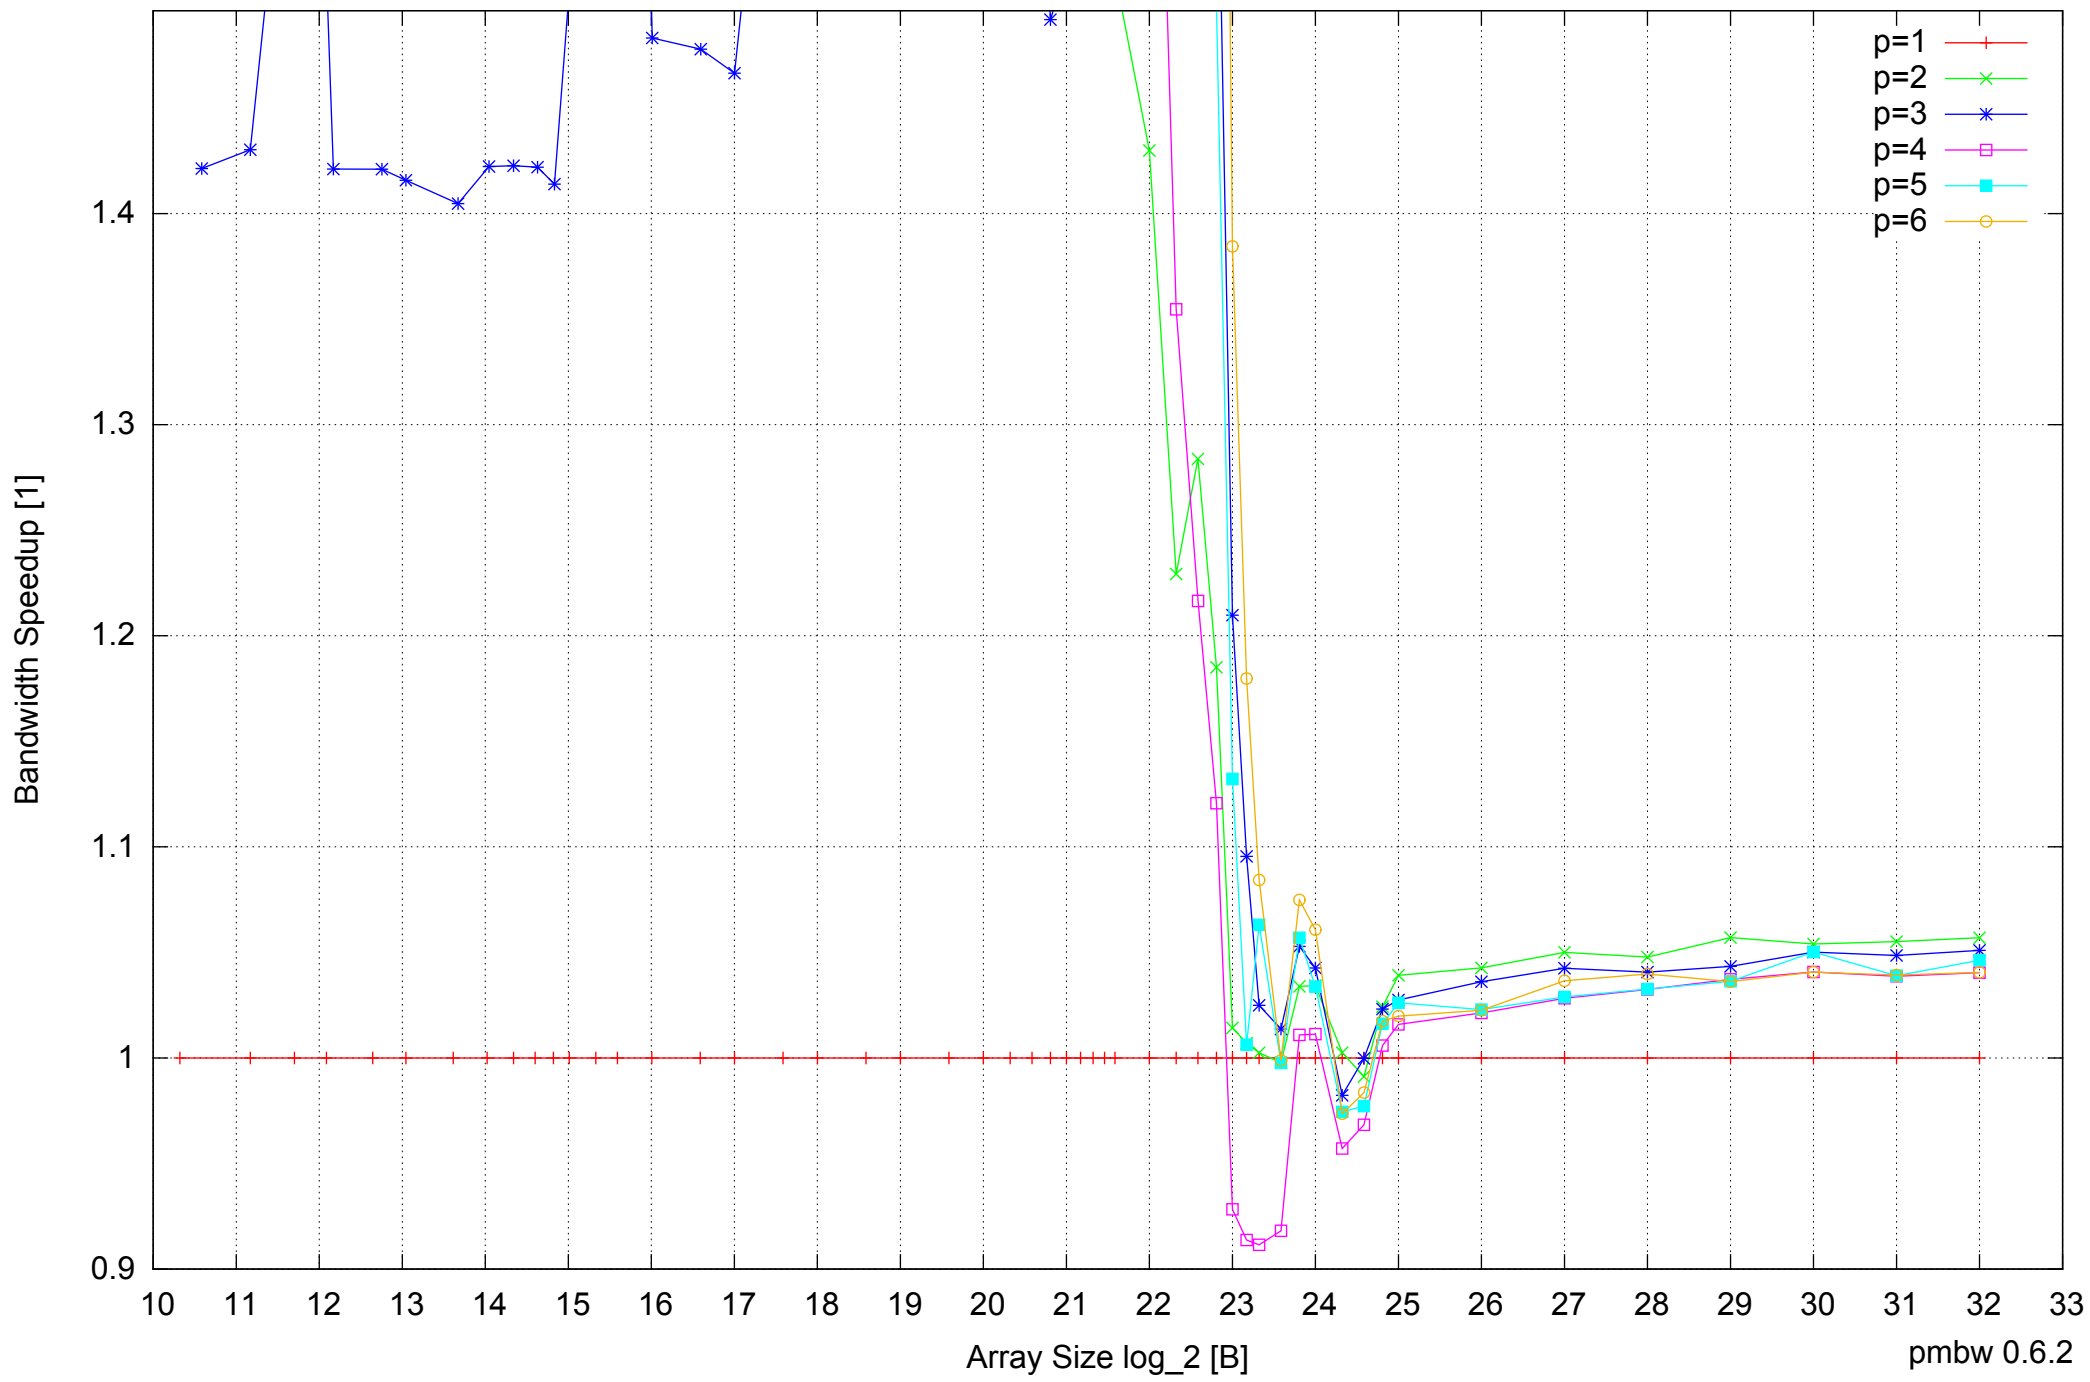

Intel Core i7-4500U 8GB - Speedup of Parallel Memory Bandwidth (enlarged) - ScanWrite128PtrUnrollLoop