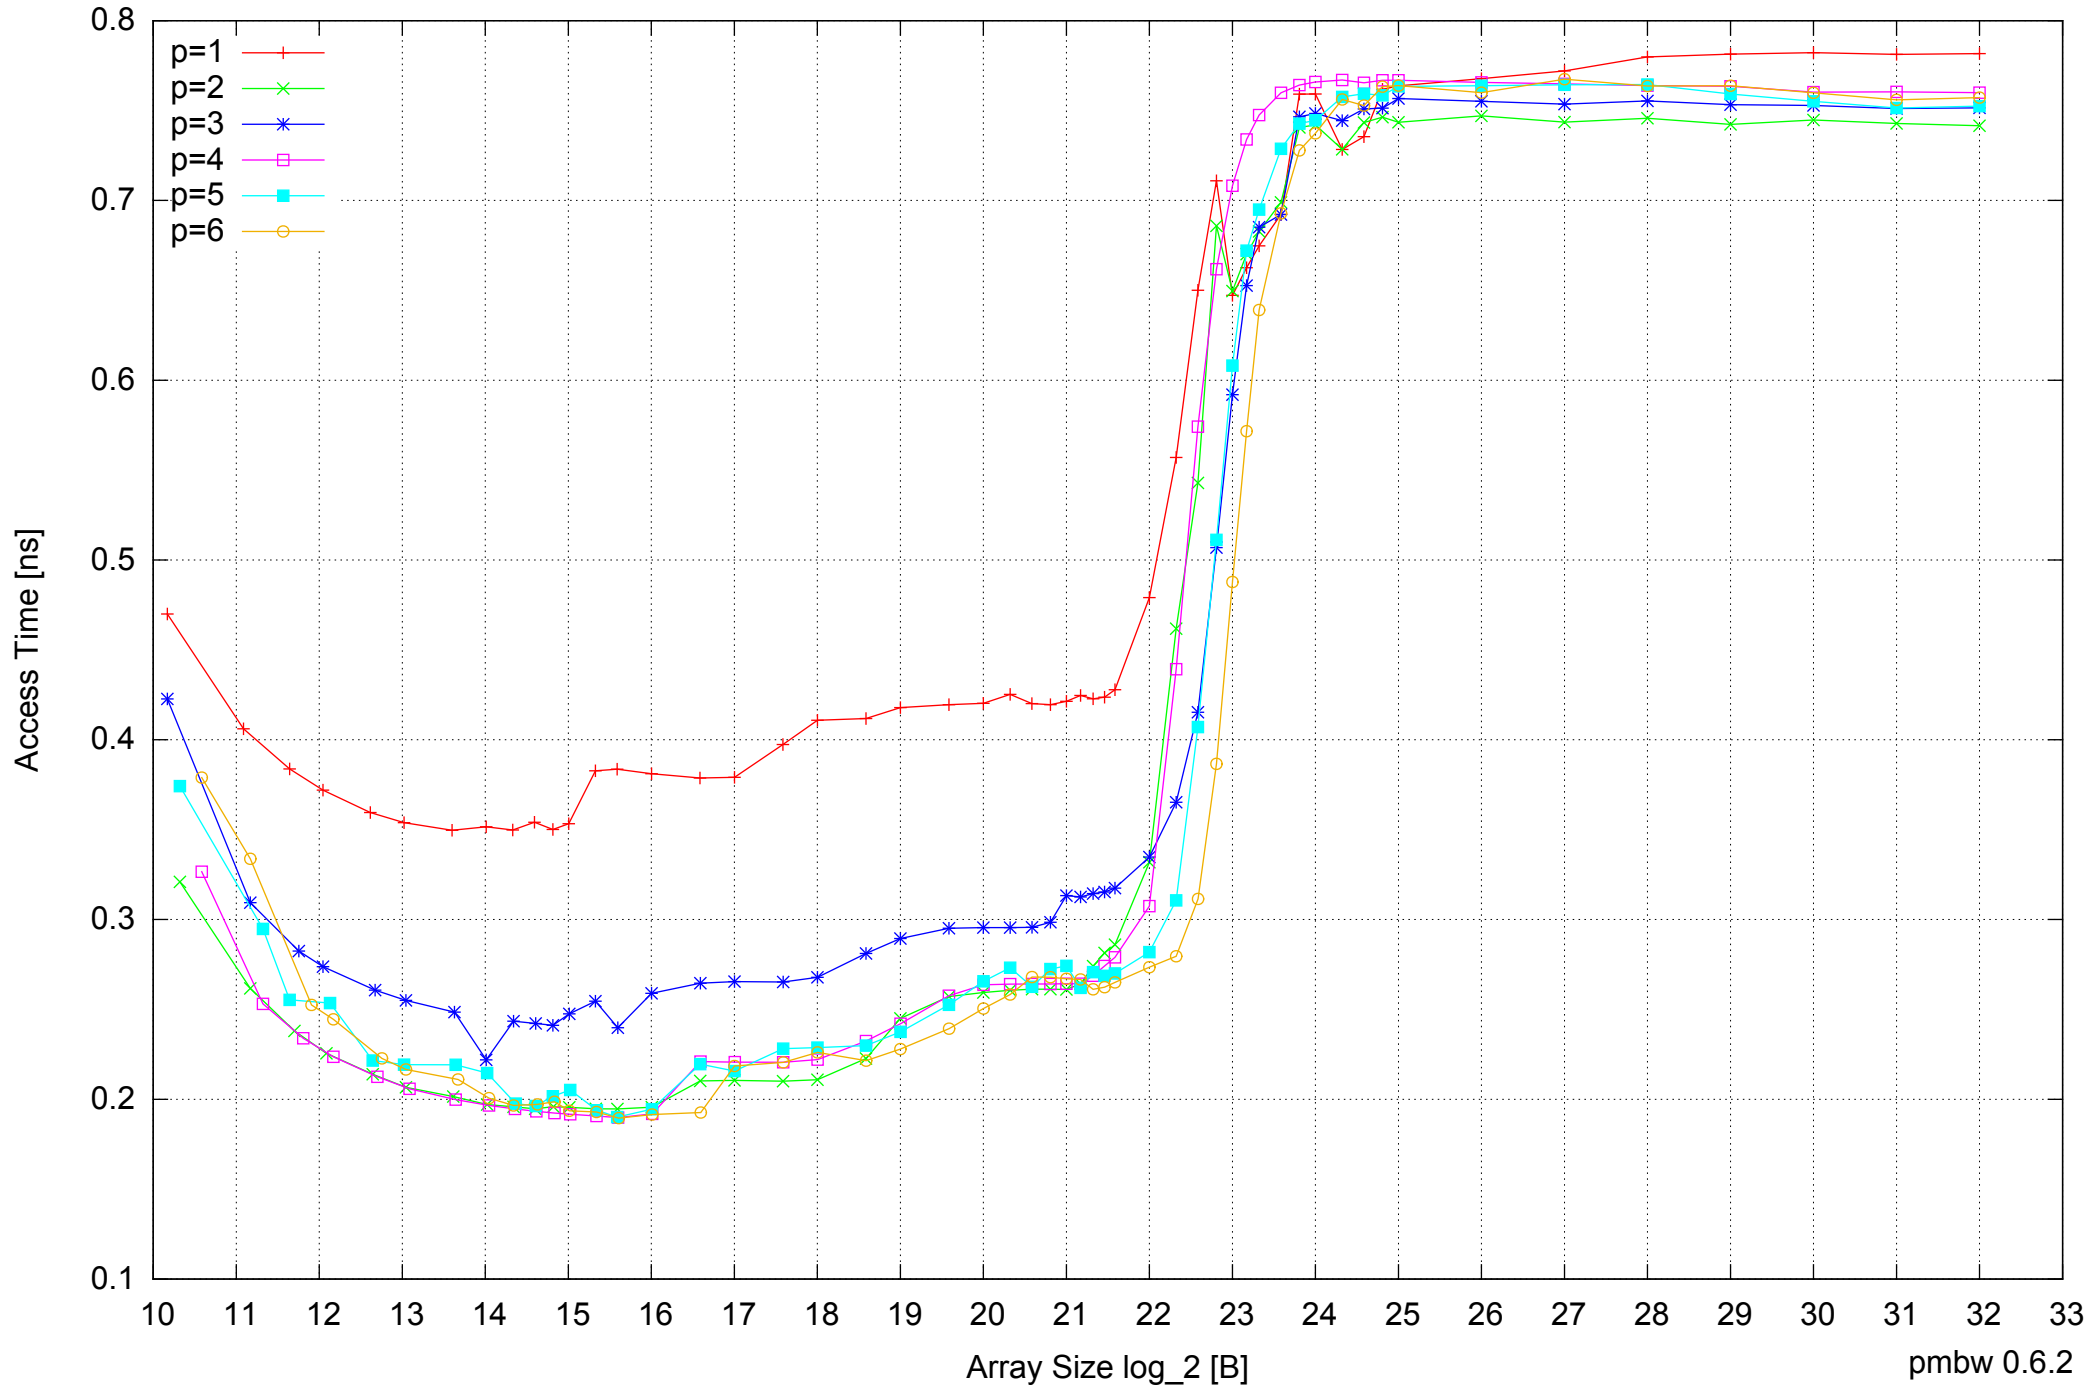

Intel Core i7-4500U 8GB - Parallel Memory Access Time - ScanWrite64IndexSimpleLoop