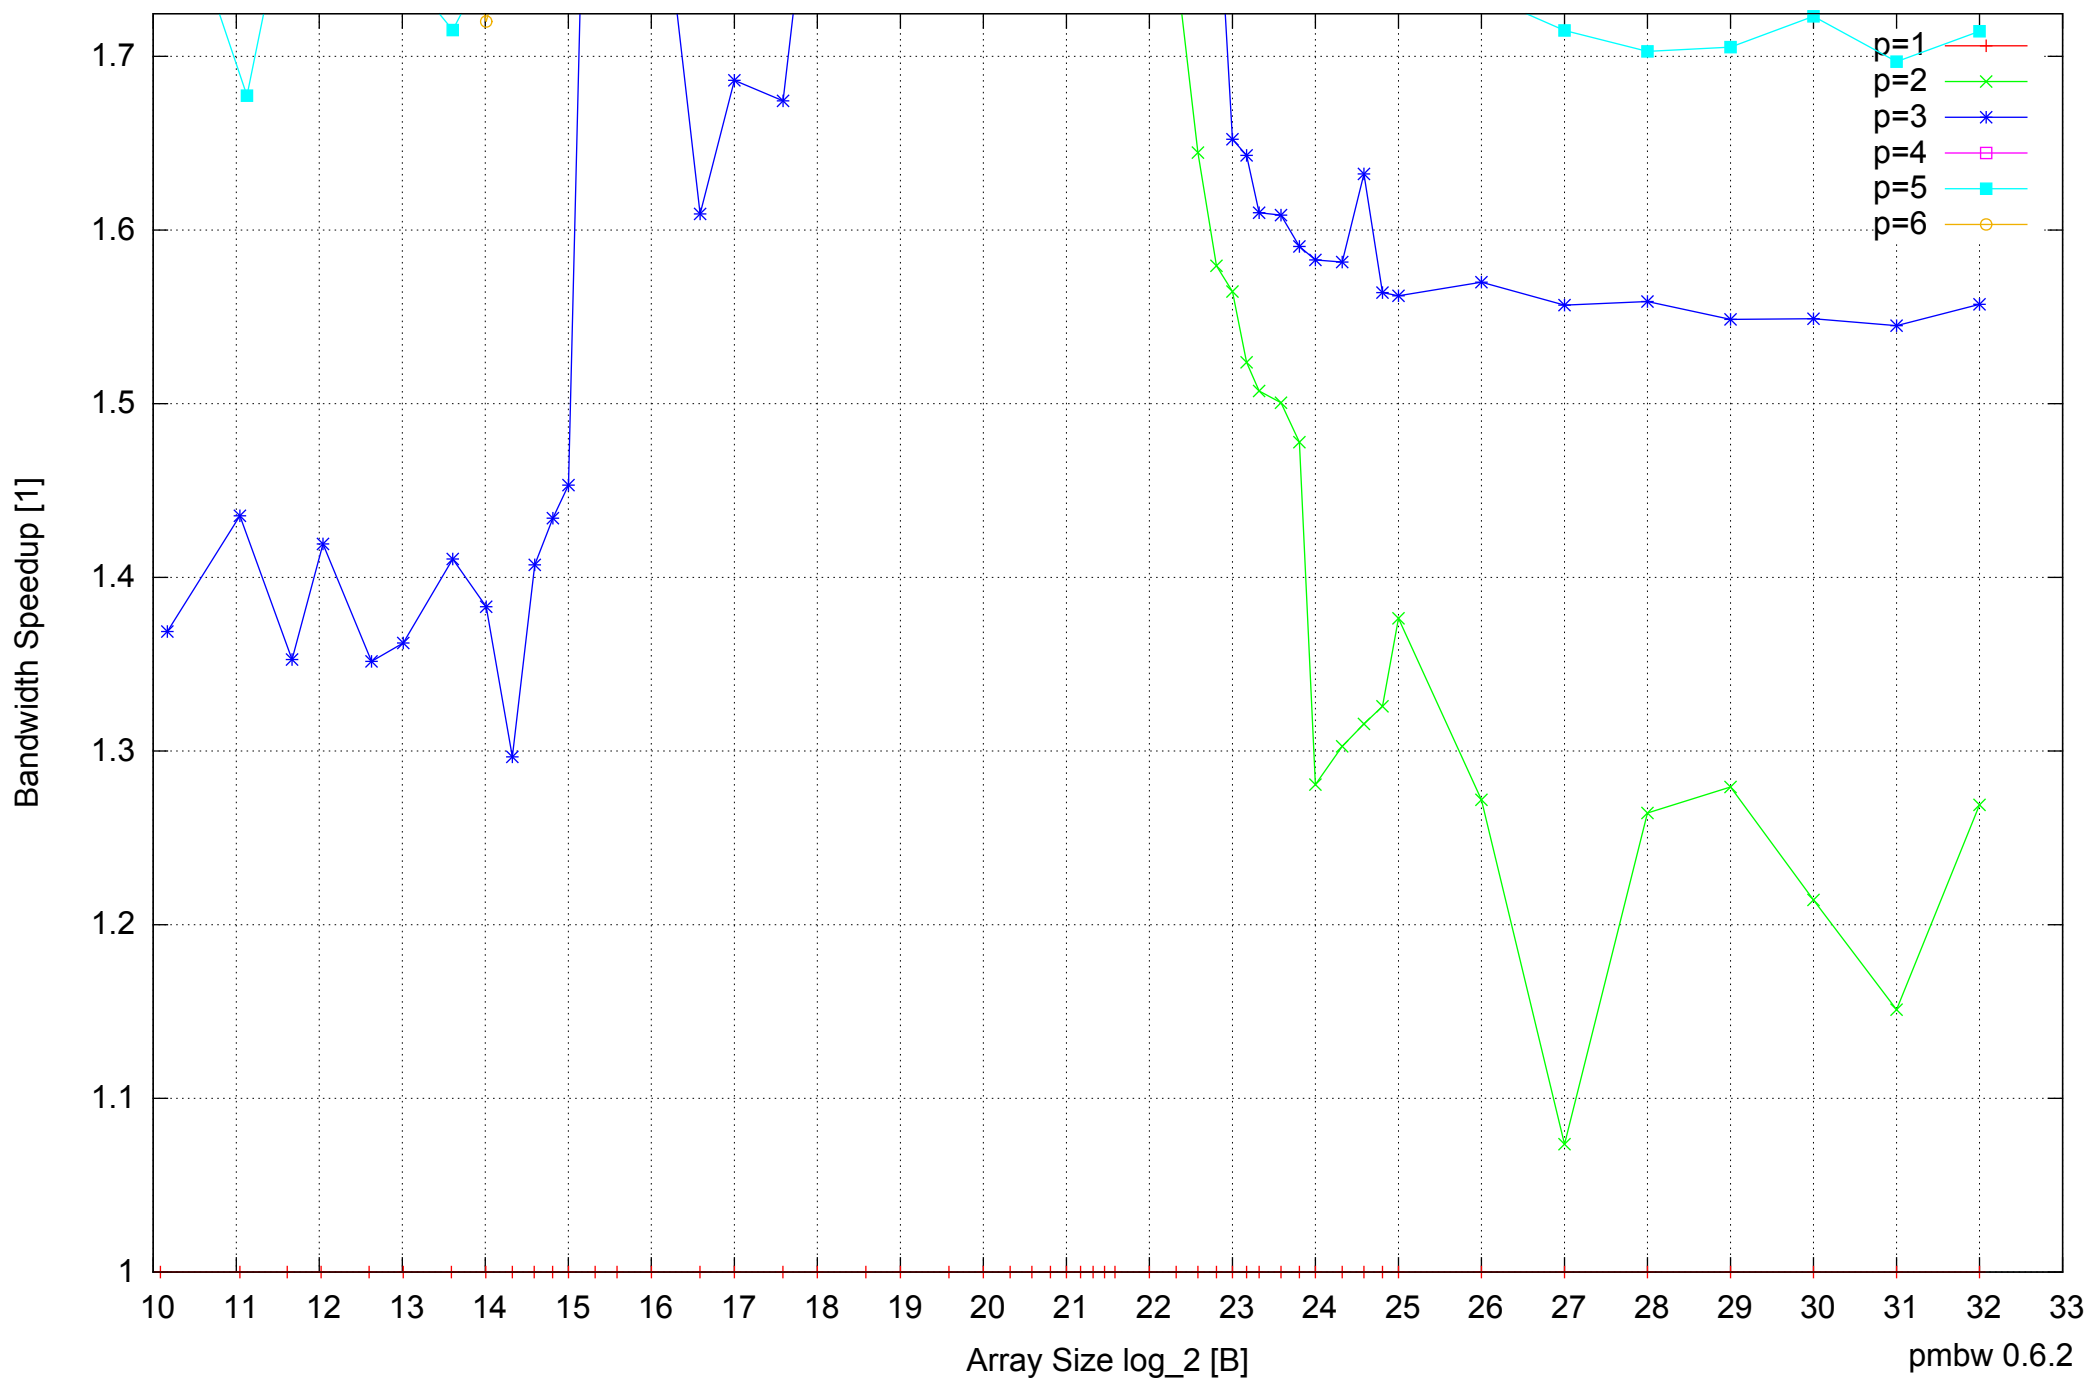

Intel Core i7-4500U 8GB - Speedup of Parallel Memory Bandwidth (enlarged) - ScanRead32PtrUnrollLoop