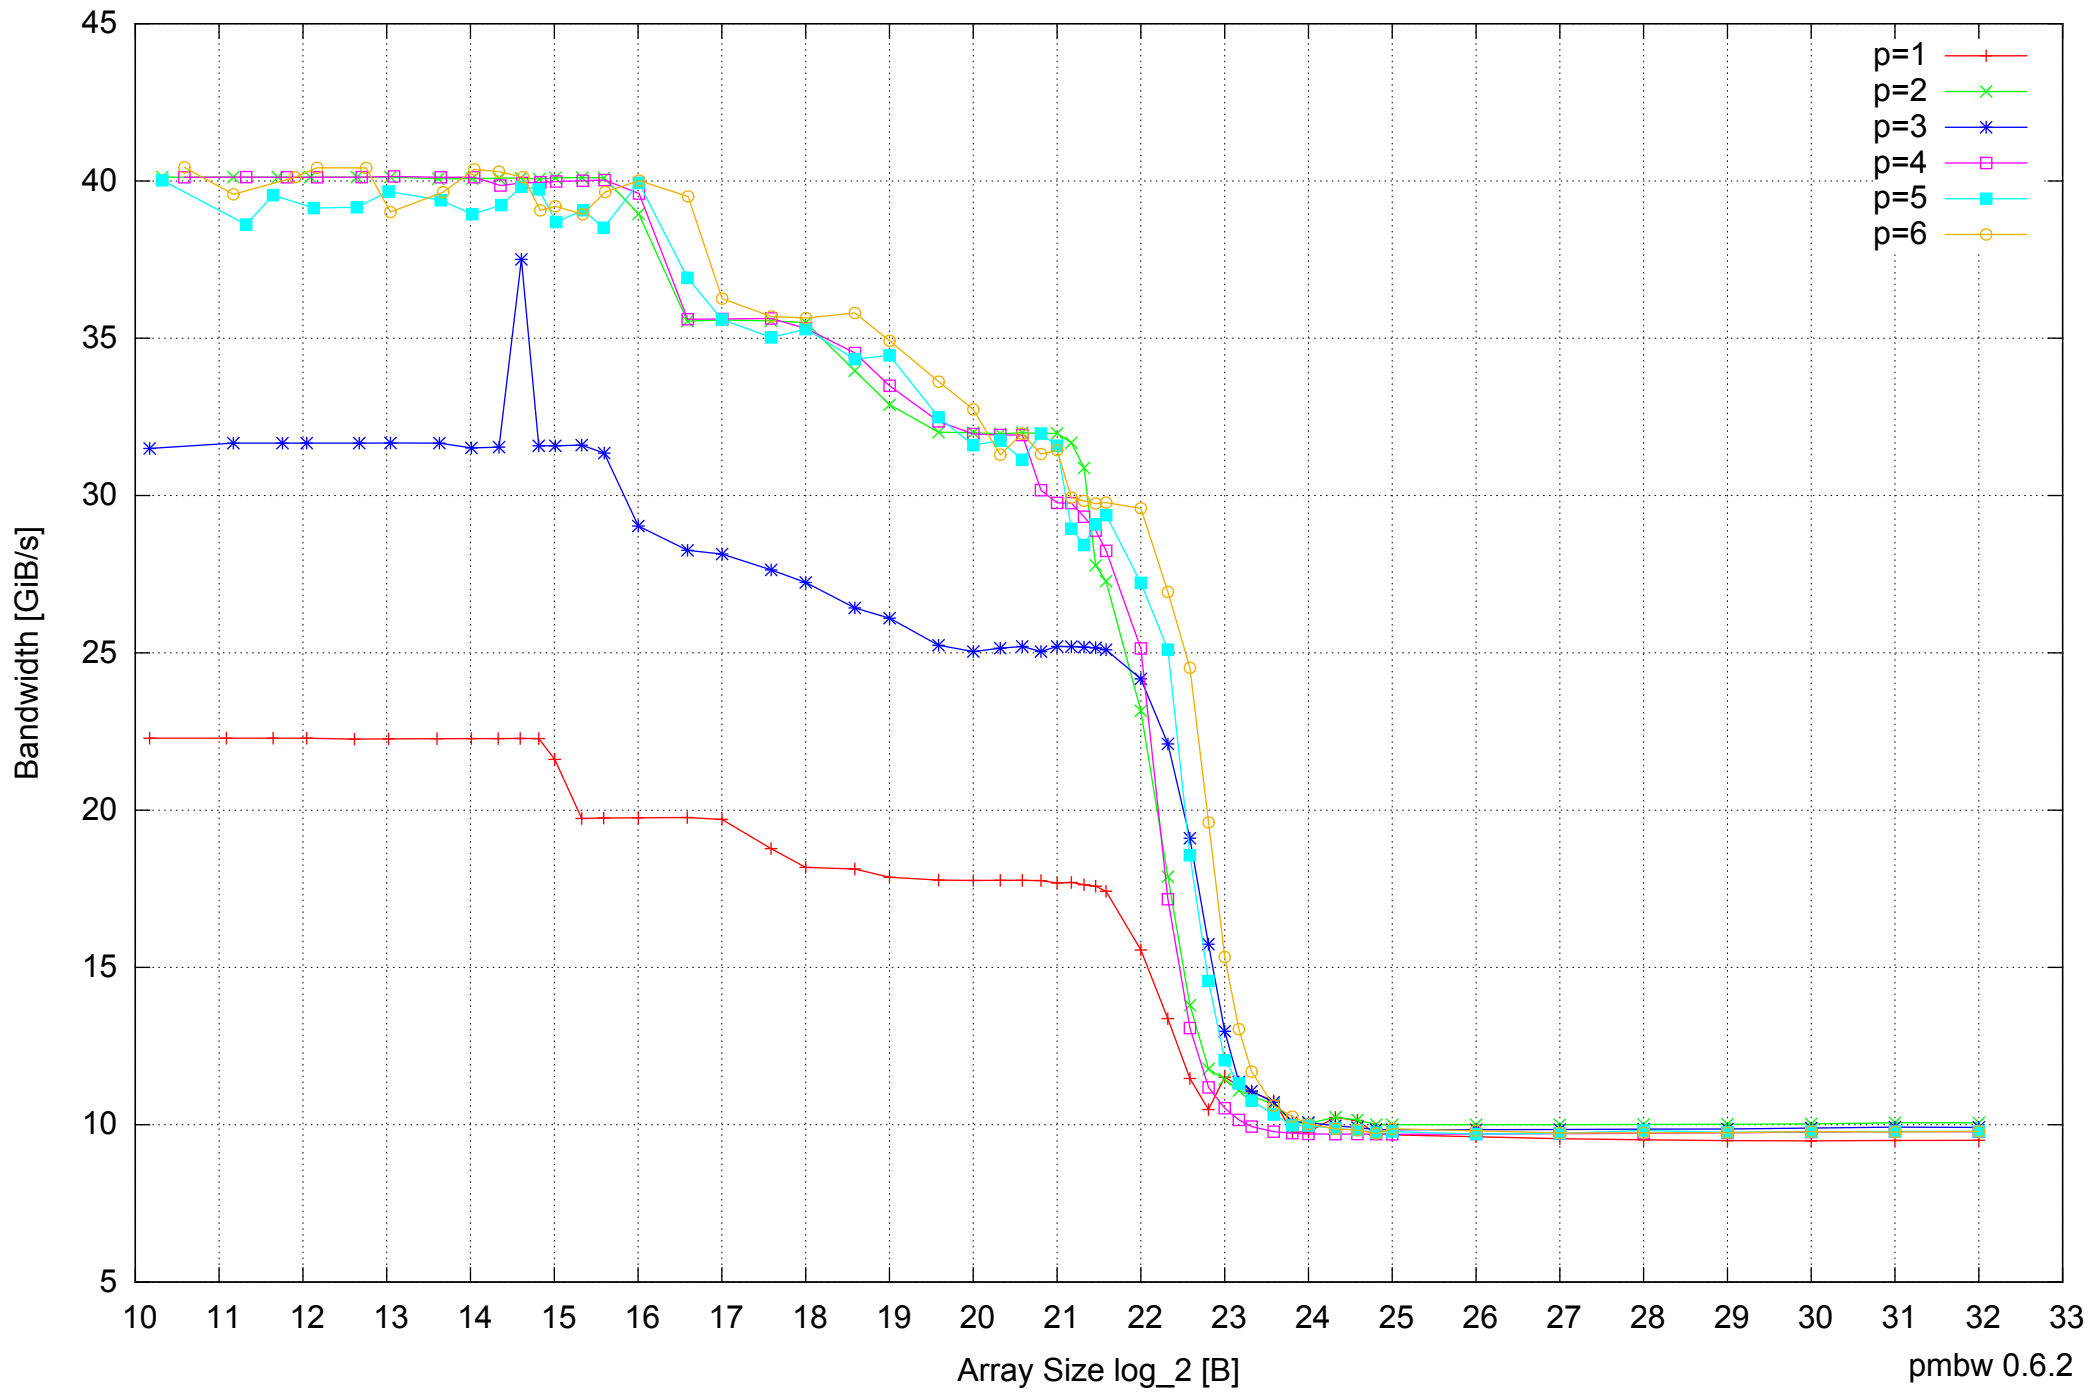

Intel Core i7-4500U 8GB - Speedup of Parallel Memory Bandwidth - ScanWrite64IndexSimpleLoop

Intel Core i7-4500U 8GB - Speedup of Parallel Memory Bandwidth (enlarged) - ScanWrite64IndexSimpleLoop

Intel Core i7-4500U 8GB - Parallel Memory Bandwidth - ScanWrite64IndexUnrollLoop