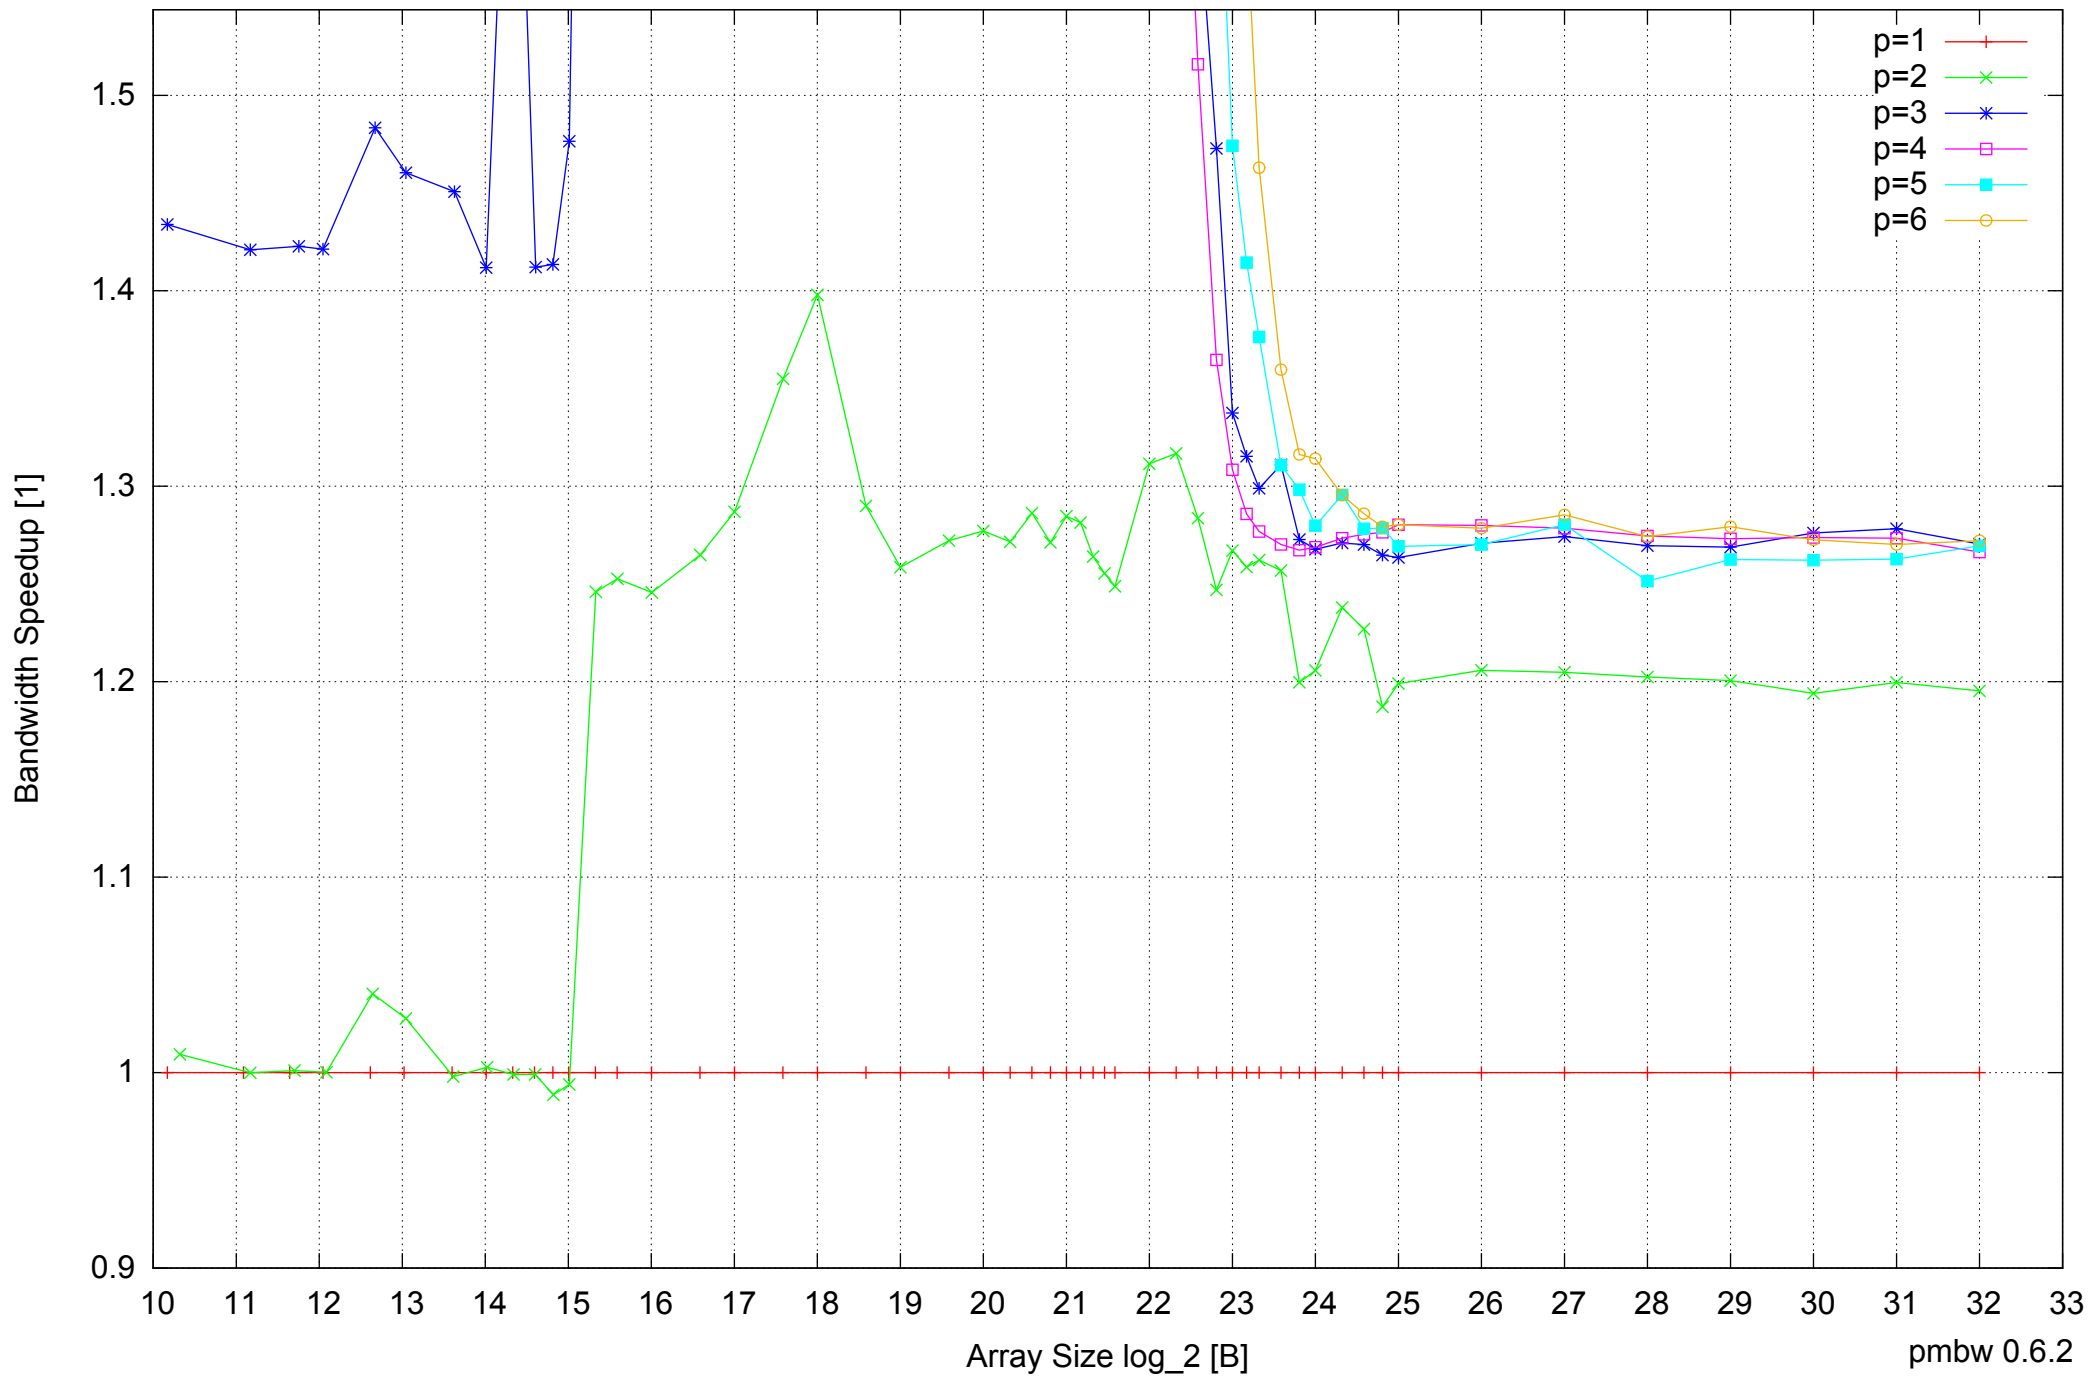

Intel Core i7-4500U 8GB - Speedup of Parallel Memory Bandwidth (enlarged) - ScanRead64IndexUnrollLoop