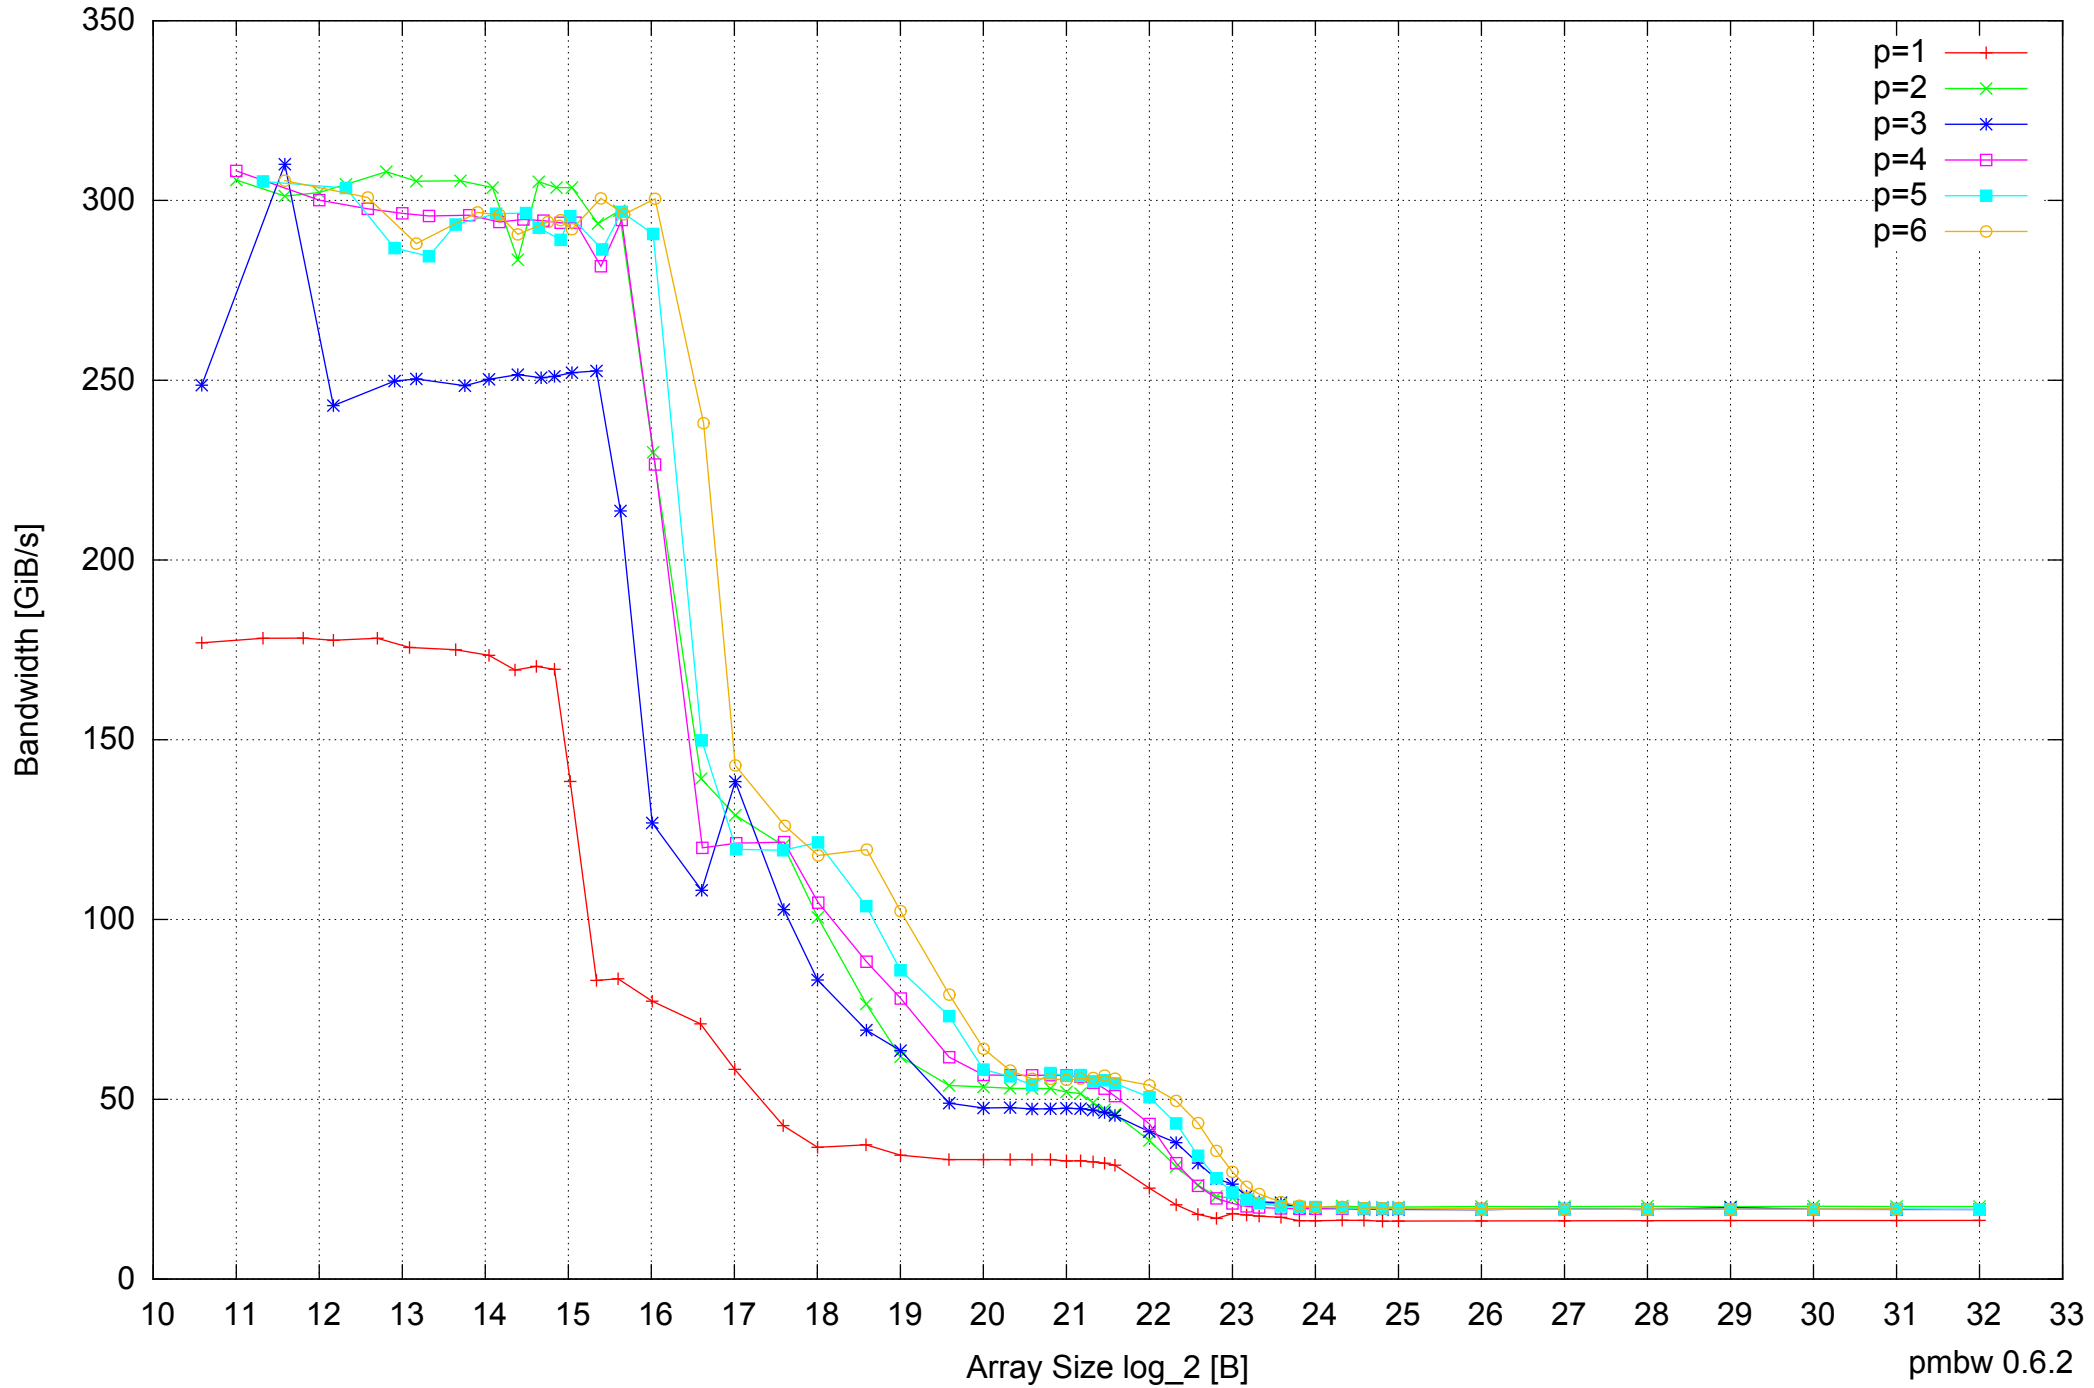

Intel Core i7-4500U 8GB - Parallel Memory Bandwidth - ScanRead256PtrUnrollLoop