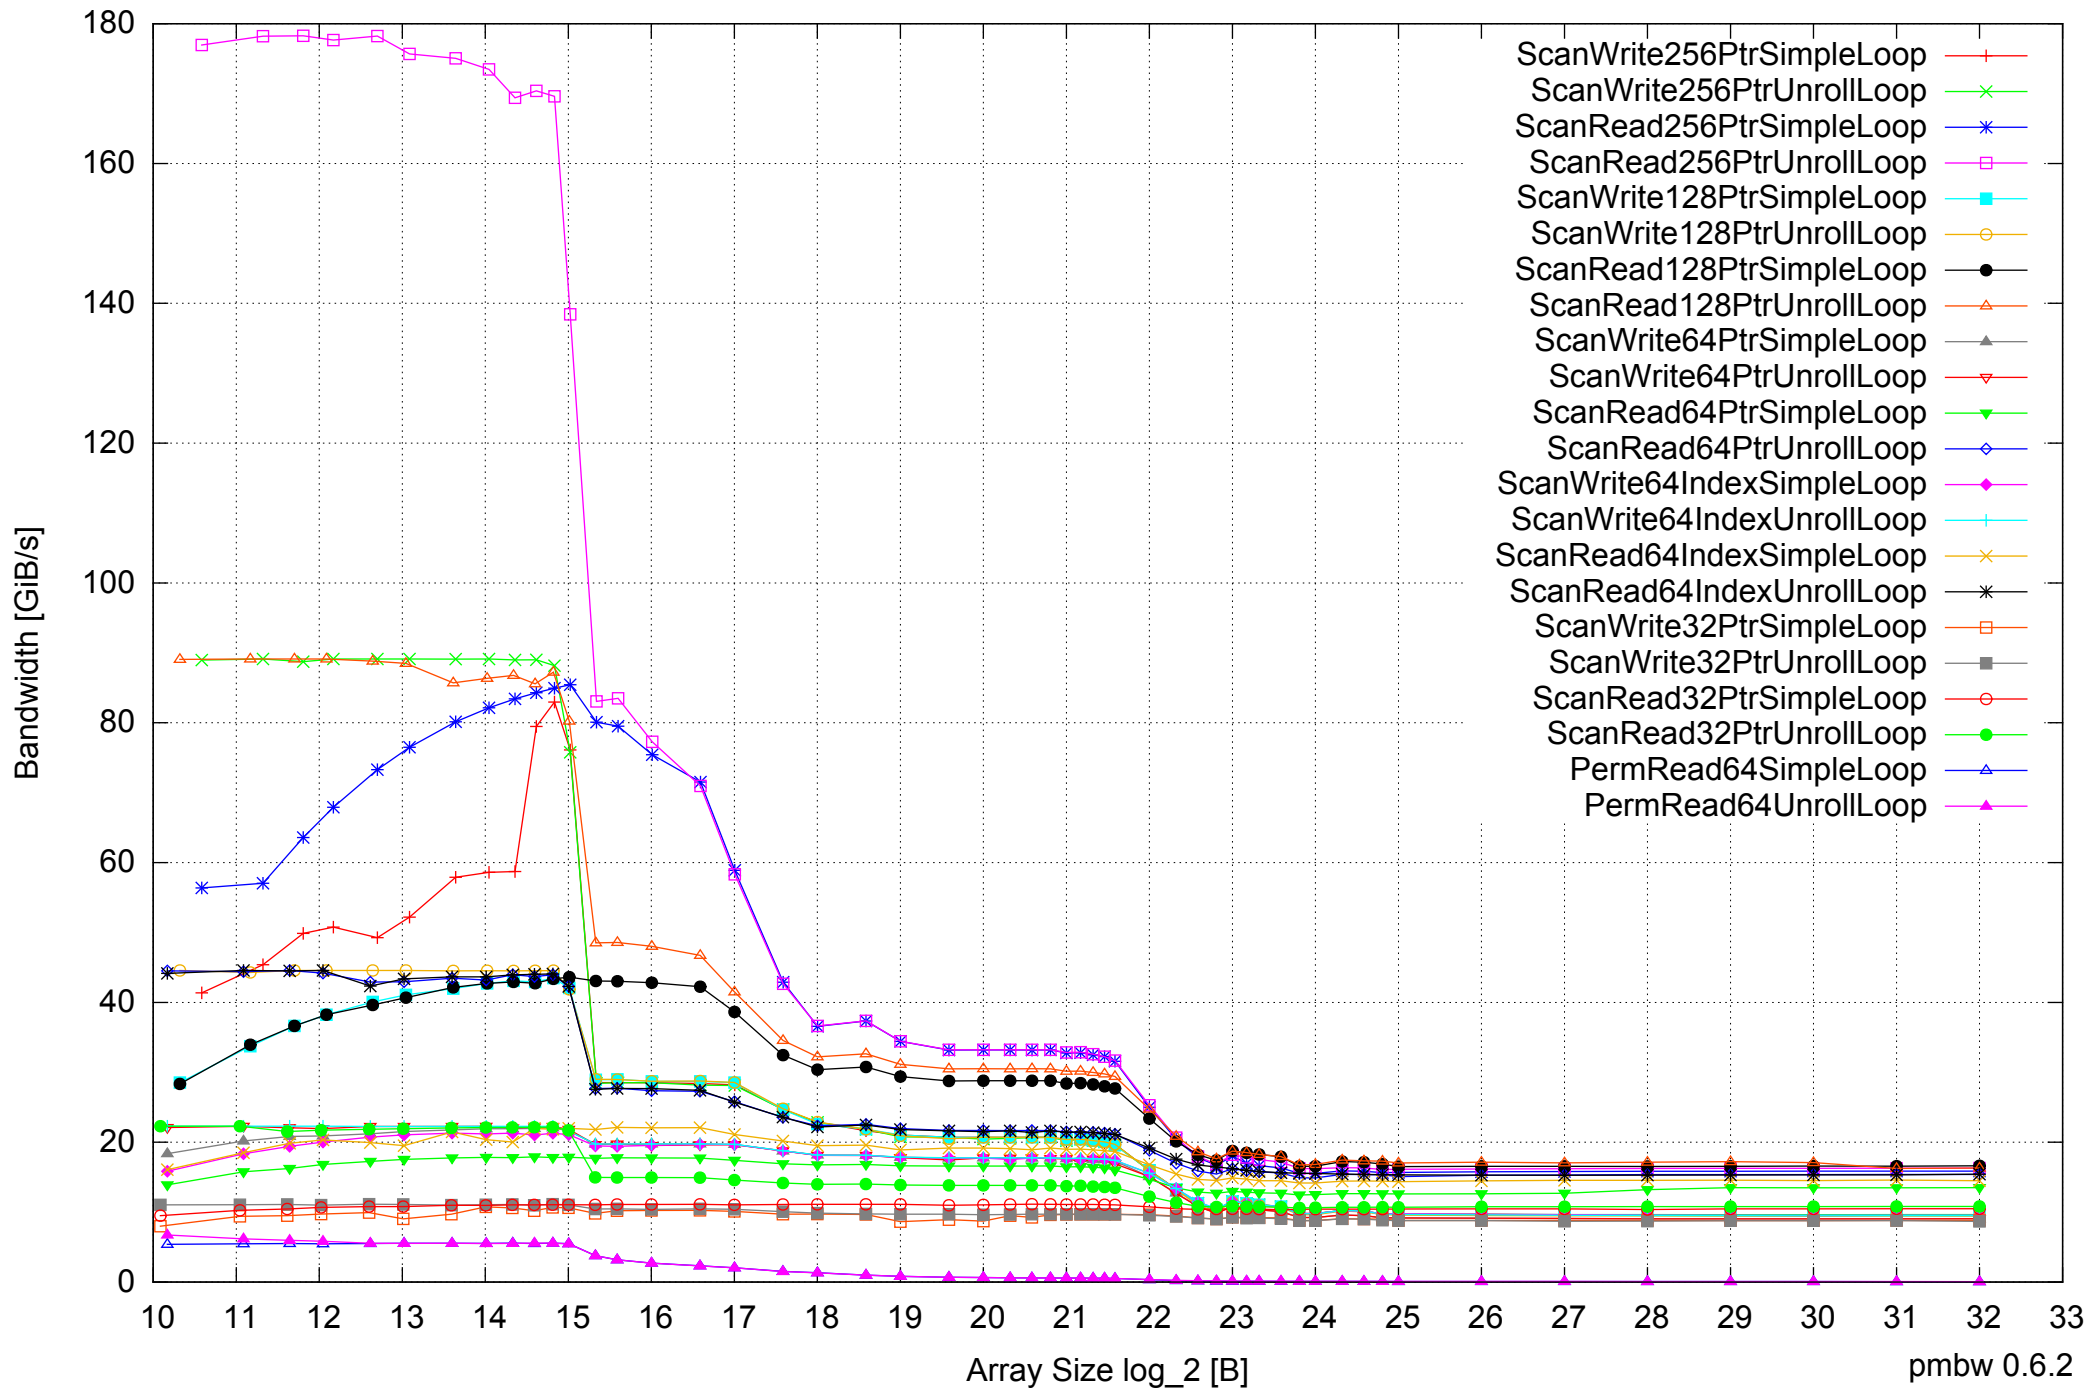

Intel Core i7-4500U 8GB - One Thread Memory Bandwidth

Intel Core i7-4500U 8GB - One Thread Memory Latency (Access Time)

Intel Core i7-4500U 8GB - One Thread Memory Latency (excluding Permutation)

Intel Core i7-4500U 8GB - One Thread Memory Bandwidth (only 64-bit Reads)

Intel Core i7-4500U 8GB - Parallel Memory Bandwidth - ScanWrite256PtrSimpleLoop

p=1  
p=2  
p=3  
p=4  
p=5  
p=6

Array Size log<sub>2</sub> [B] pmbw 0.6.2

Intel Core i7-4500U 8GB - Parallel Memory Access Time - ScanWrite256PtrSimpleLoop