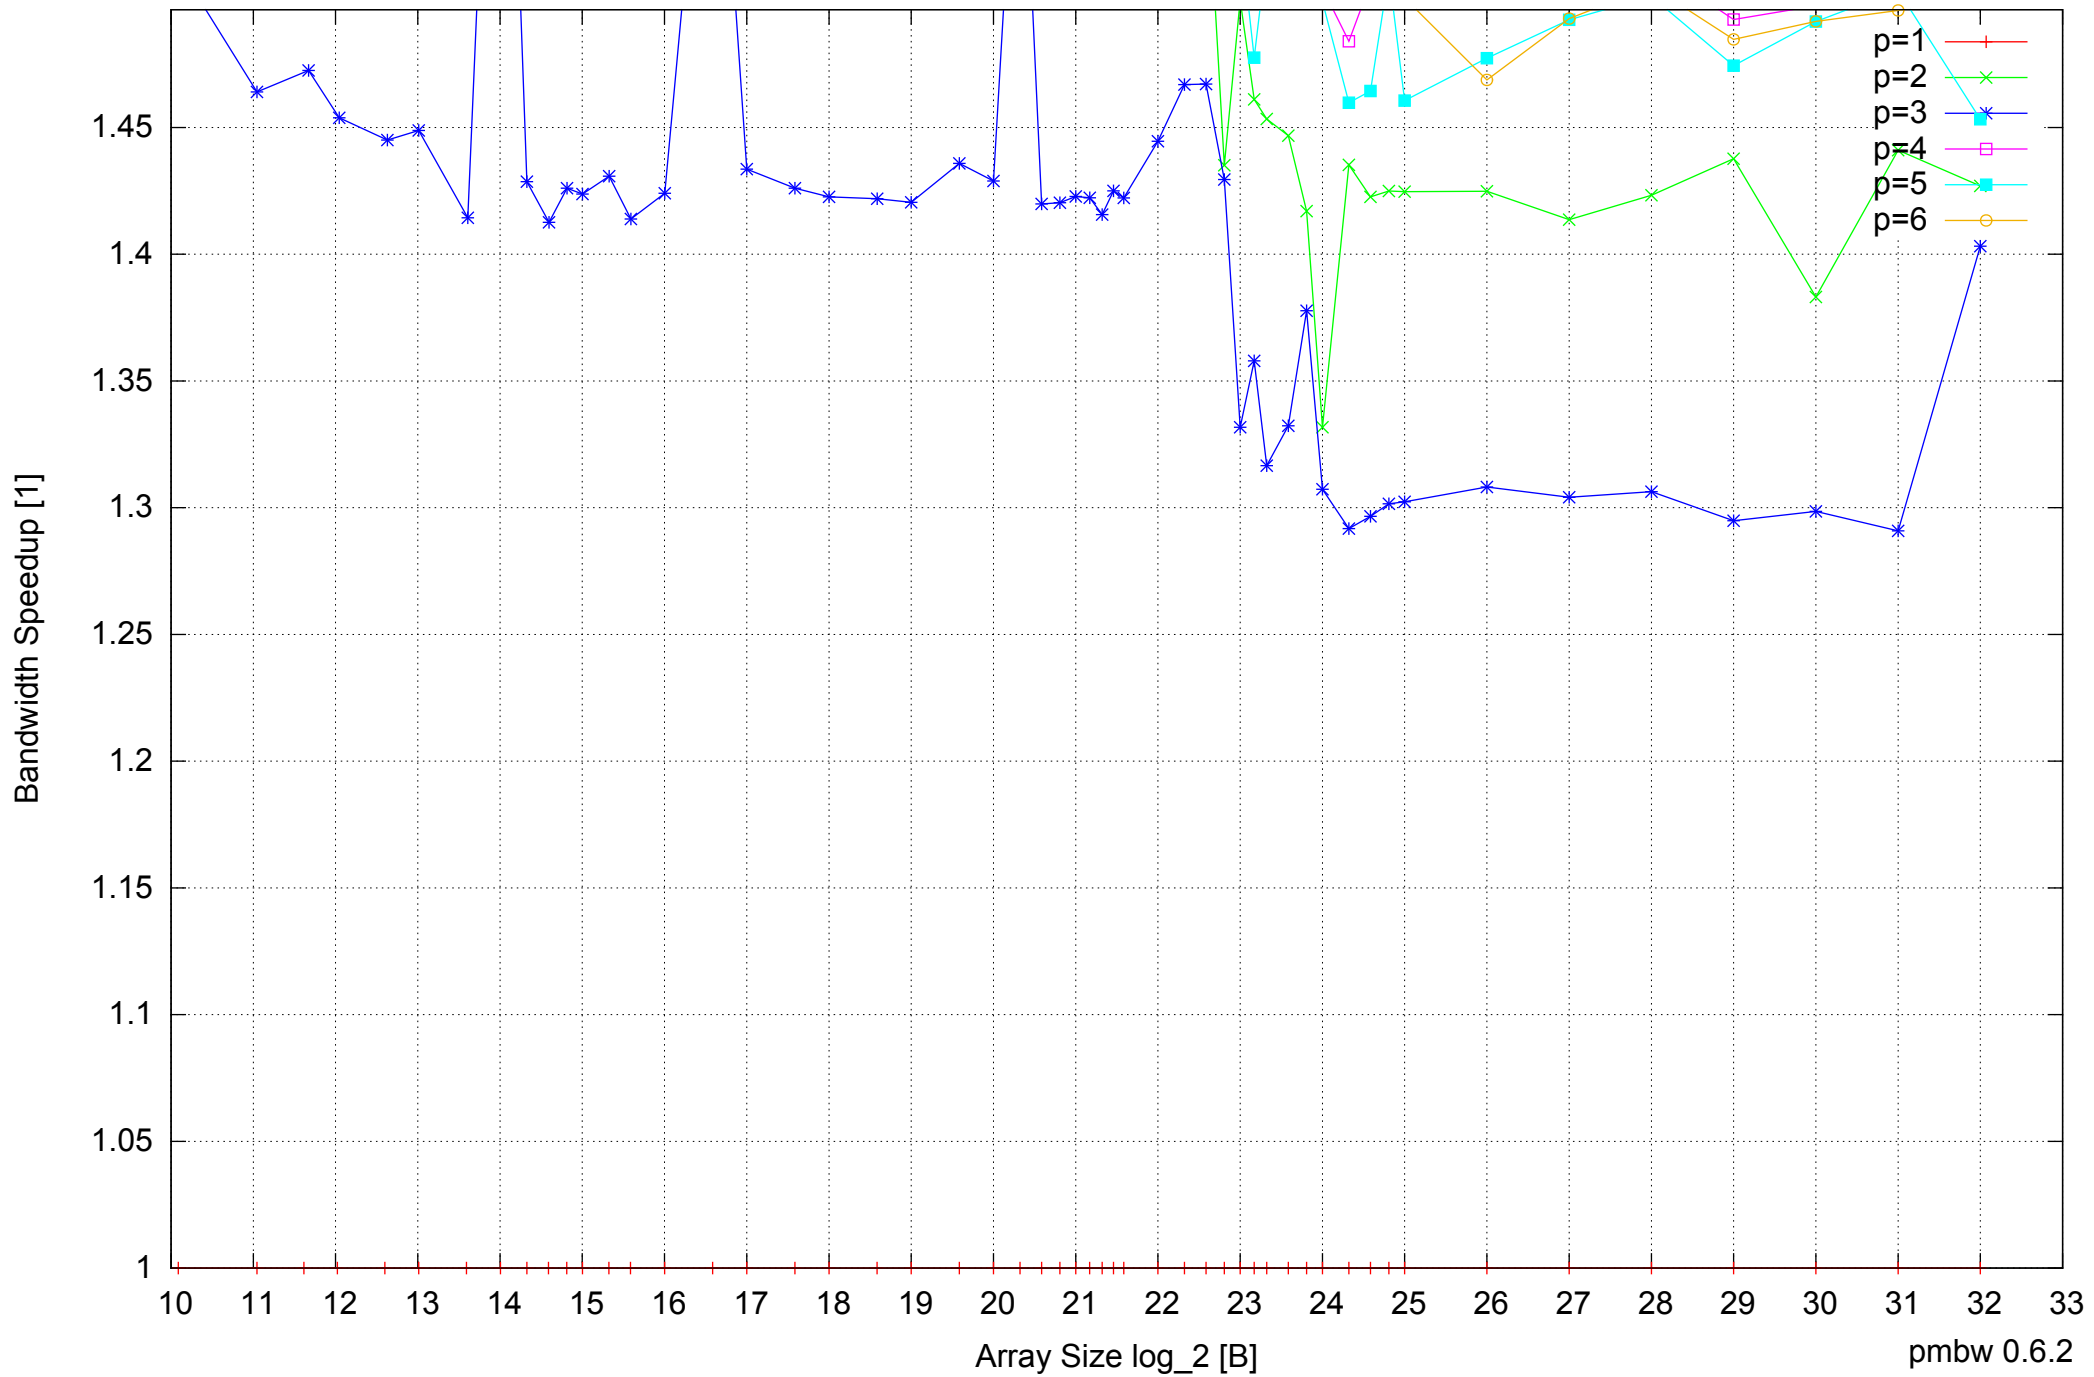

Intel Core i7-4500U 8GB - Speedup of Parallel Memory Bandwidth (enlarged) - ScanRead32PtrSimpleLoop