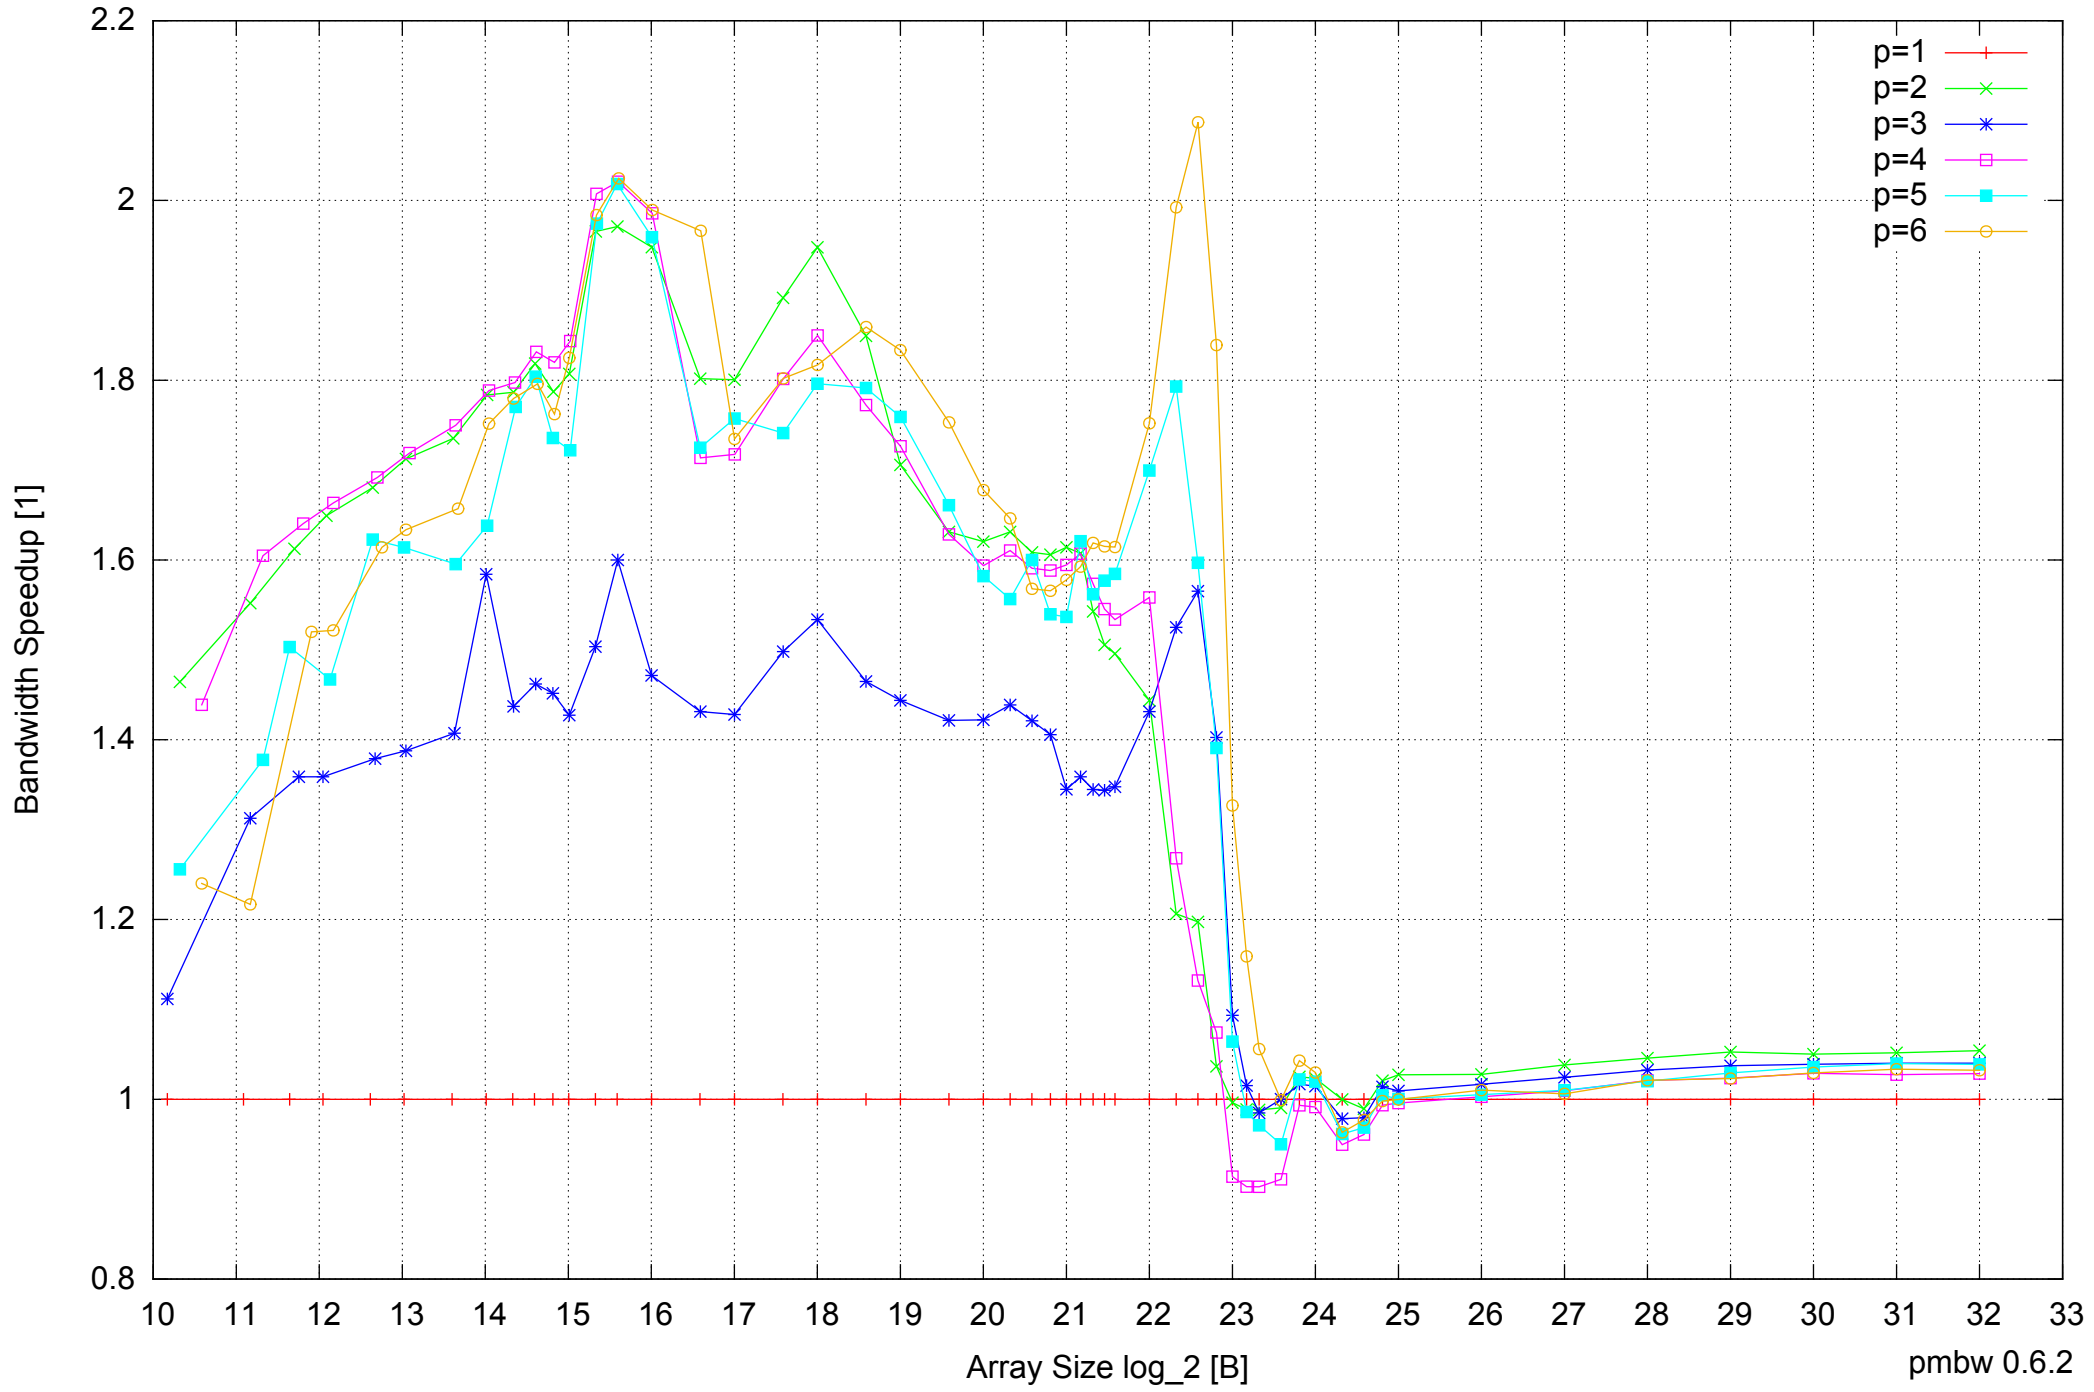

Intel Core i7-4500U 8GB - Speedup of Parallel Memory Bandwidth - ScanWrite64IndexSimpleLoop