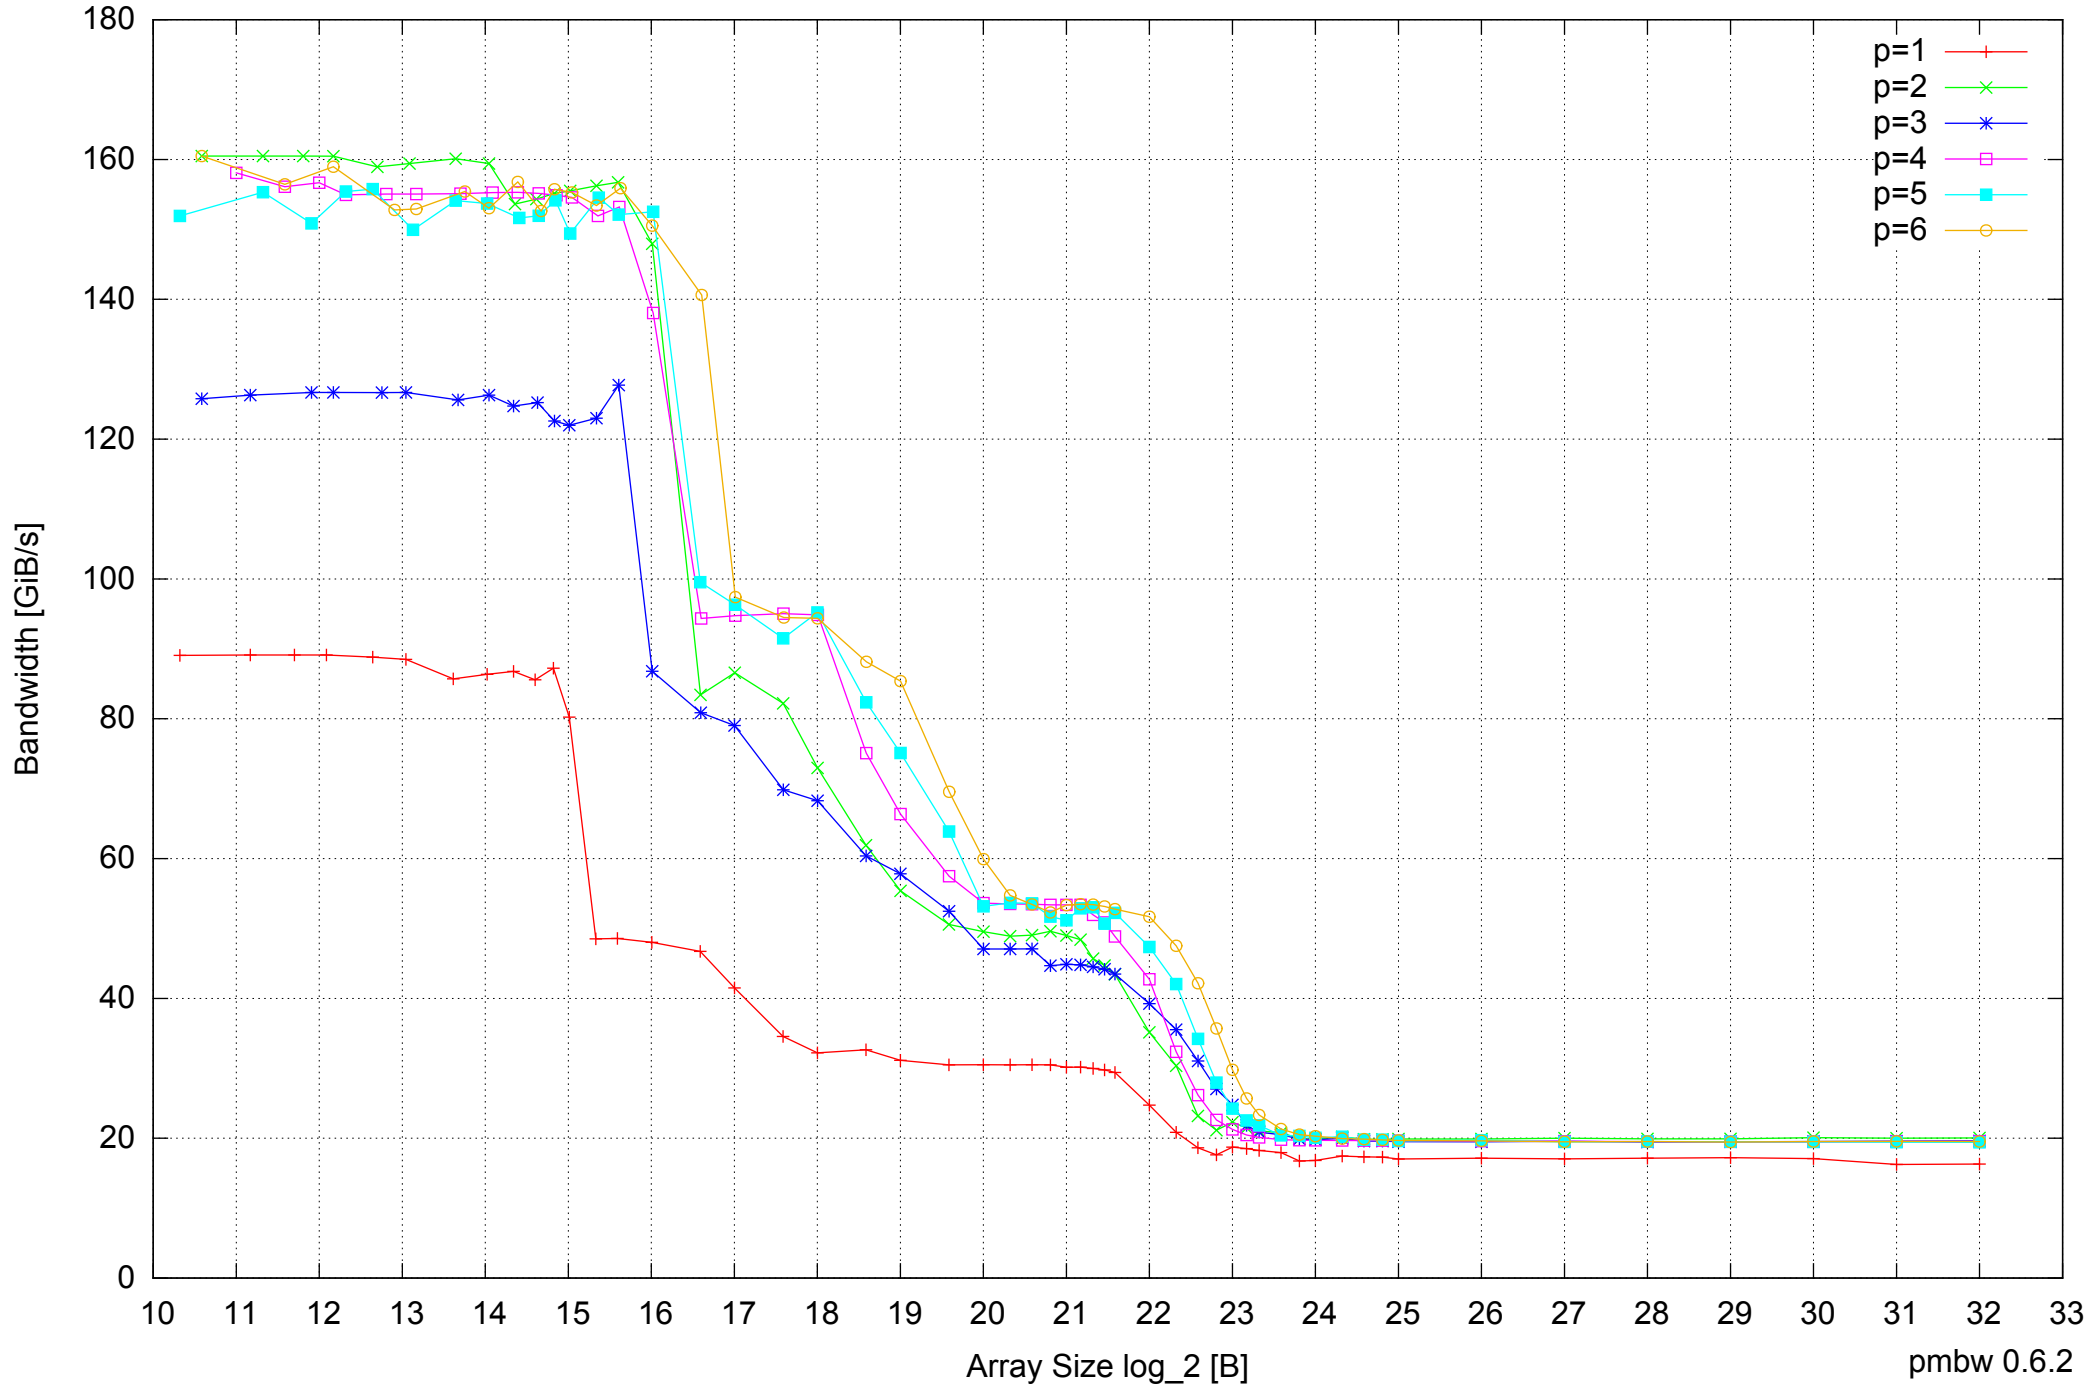

Intel Core i7-4500U 8GB - Speedup of Parallel Memory Bandwidth - ScanRead128PtrSimpleLoop

Intel Core i7-4500U 8GB - Speedup of Parallel Memory Bandwidth (enlarged) - ScanRead128PtrSimpleLoop

Intel Core i7-4500U 8GB - Parallel Memory Bandwidth - ScanRead128PtrUnrollLoop