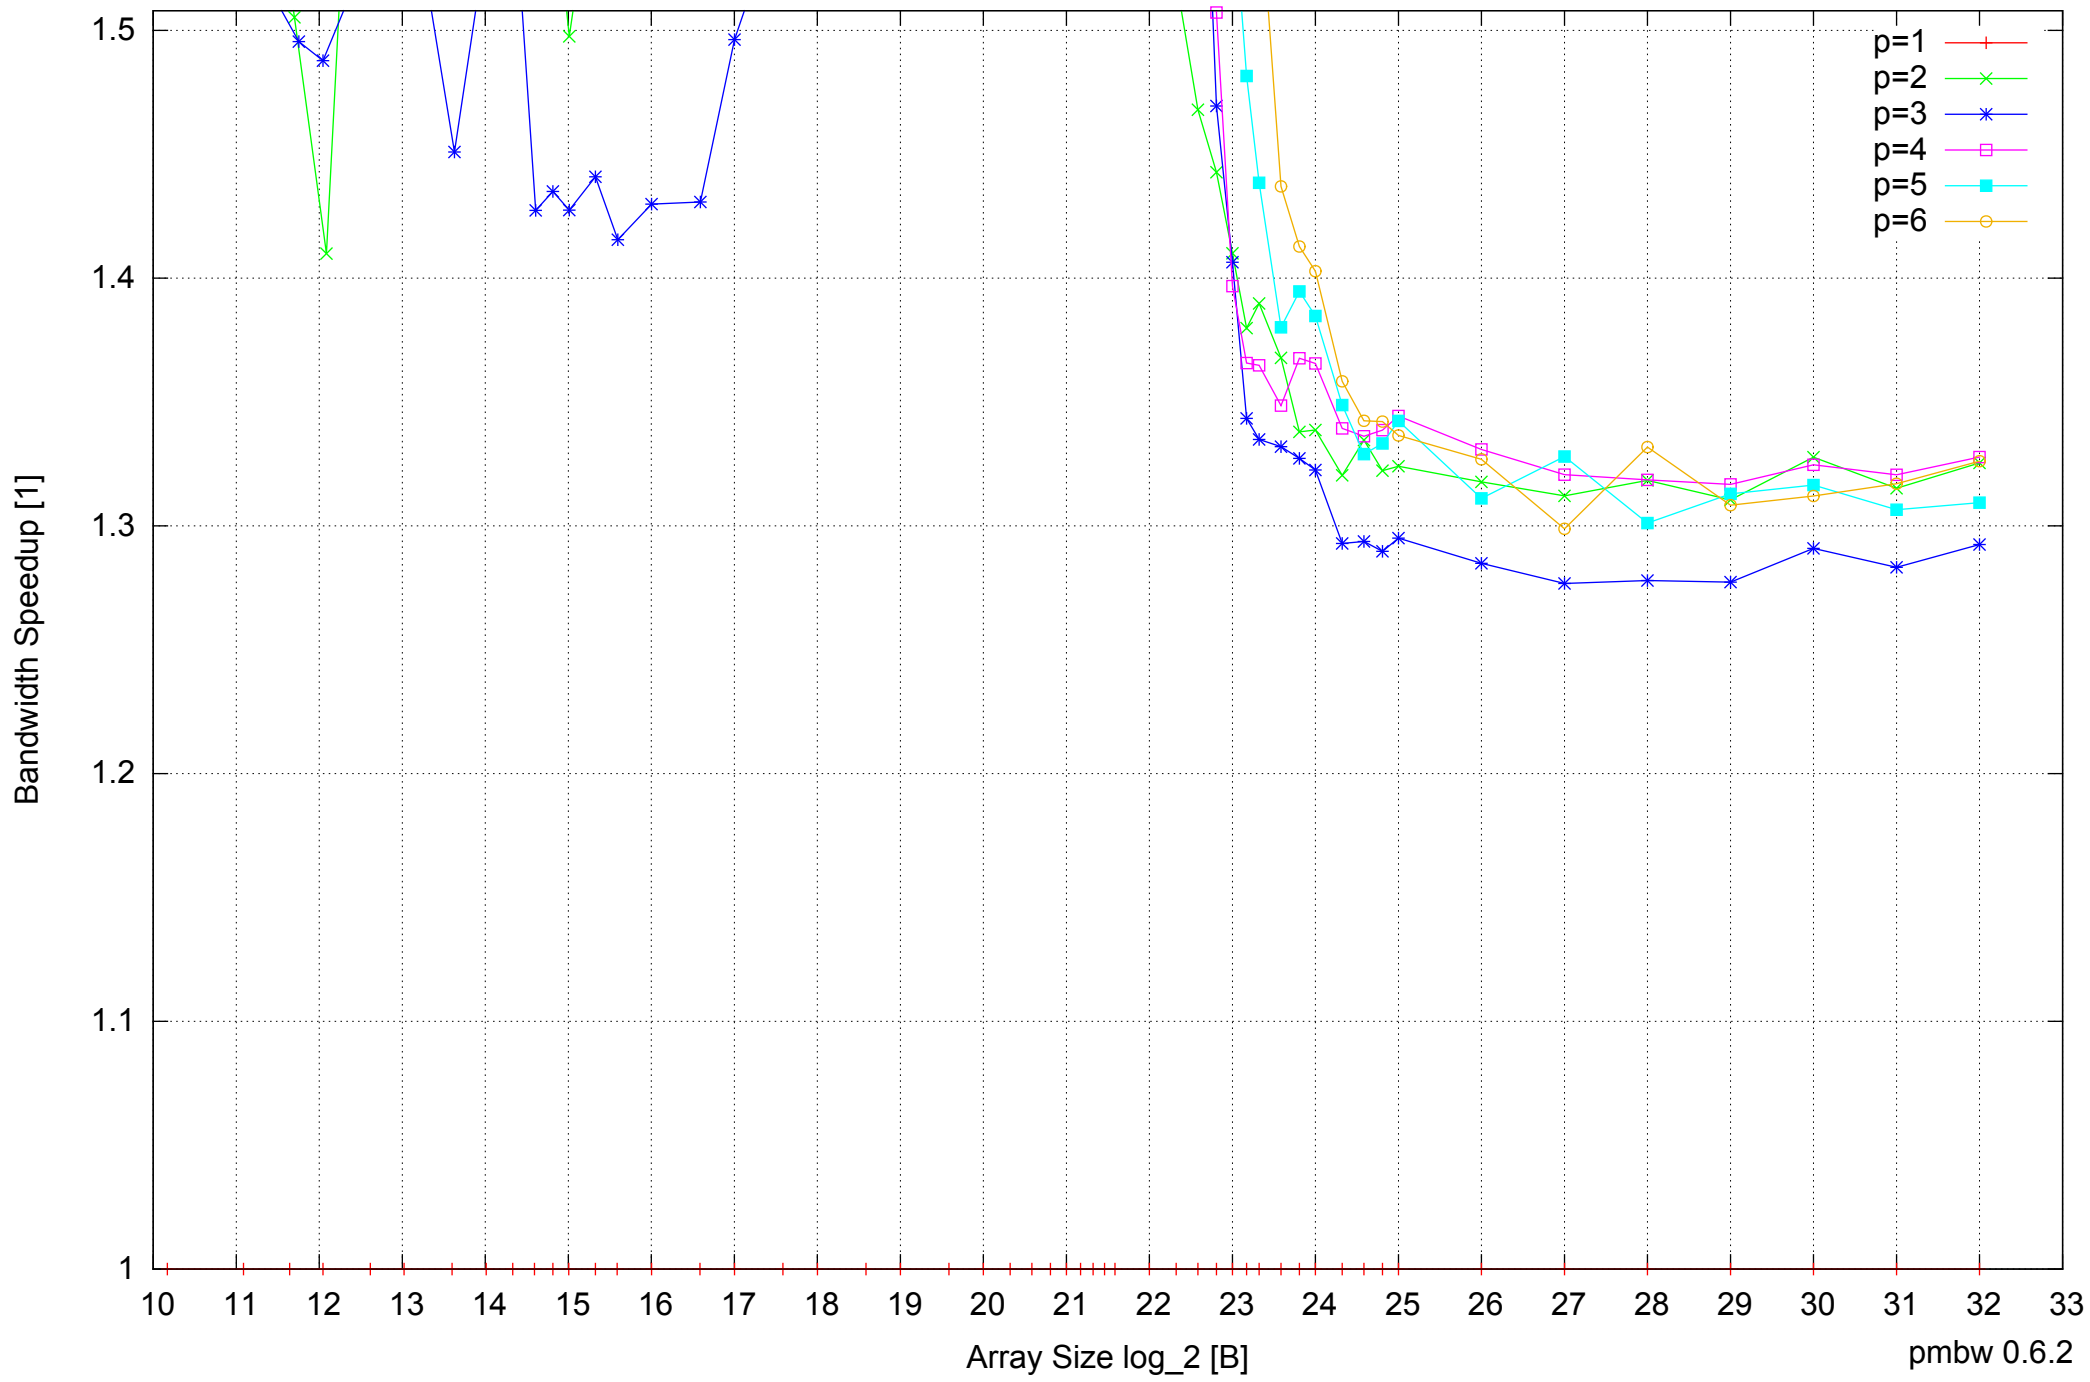

Intel Core i7-4500U 8GB - Speedup of Parallel Memory Bandwidth (enlarged) - ScanRead64IndexSimpleLoop