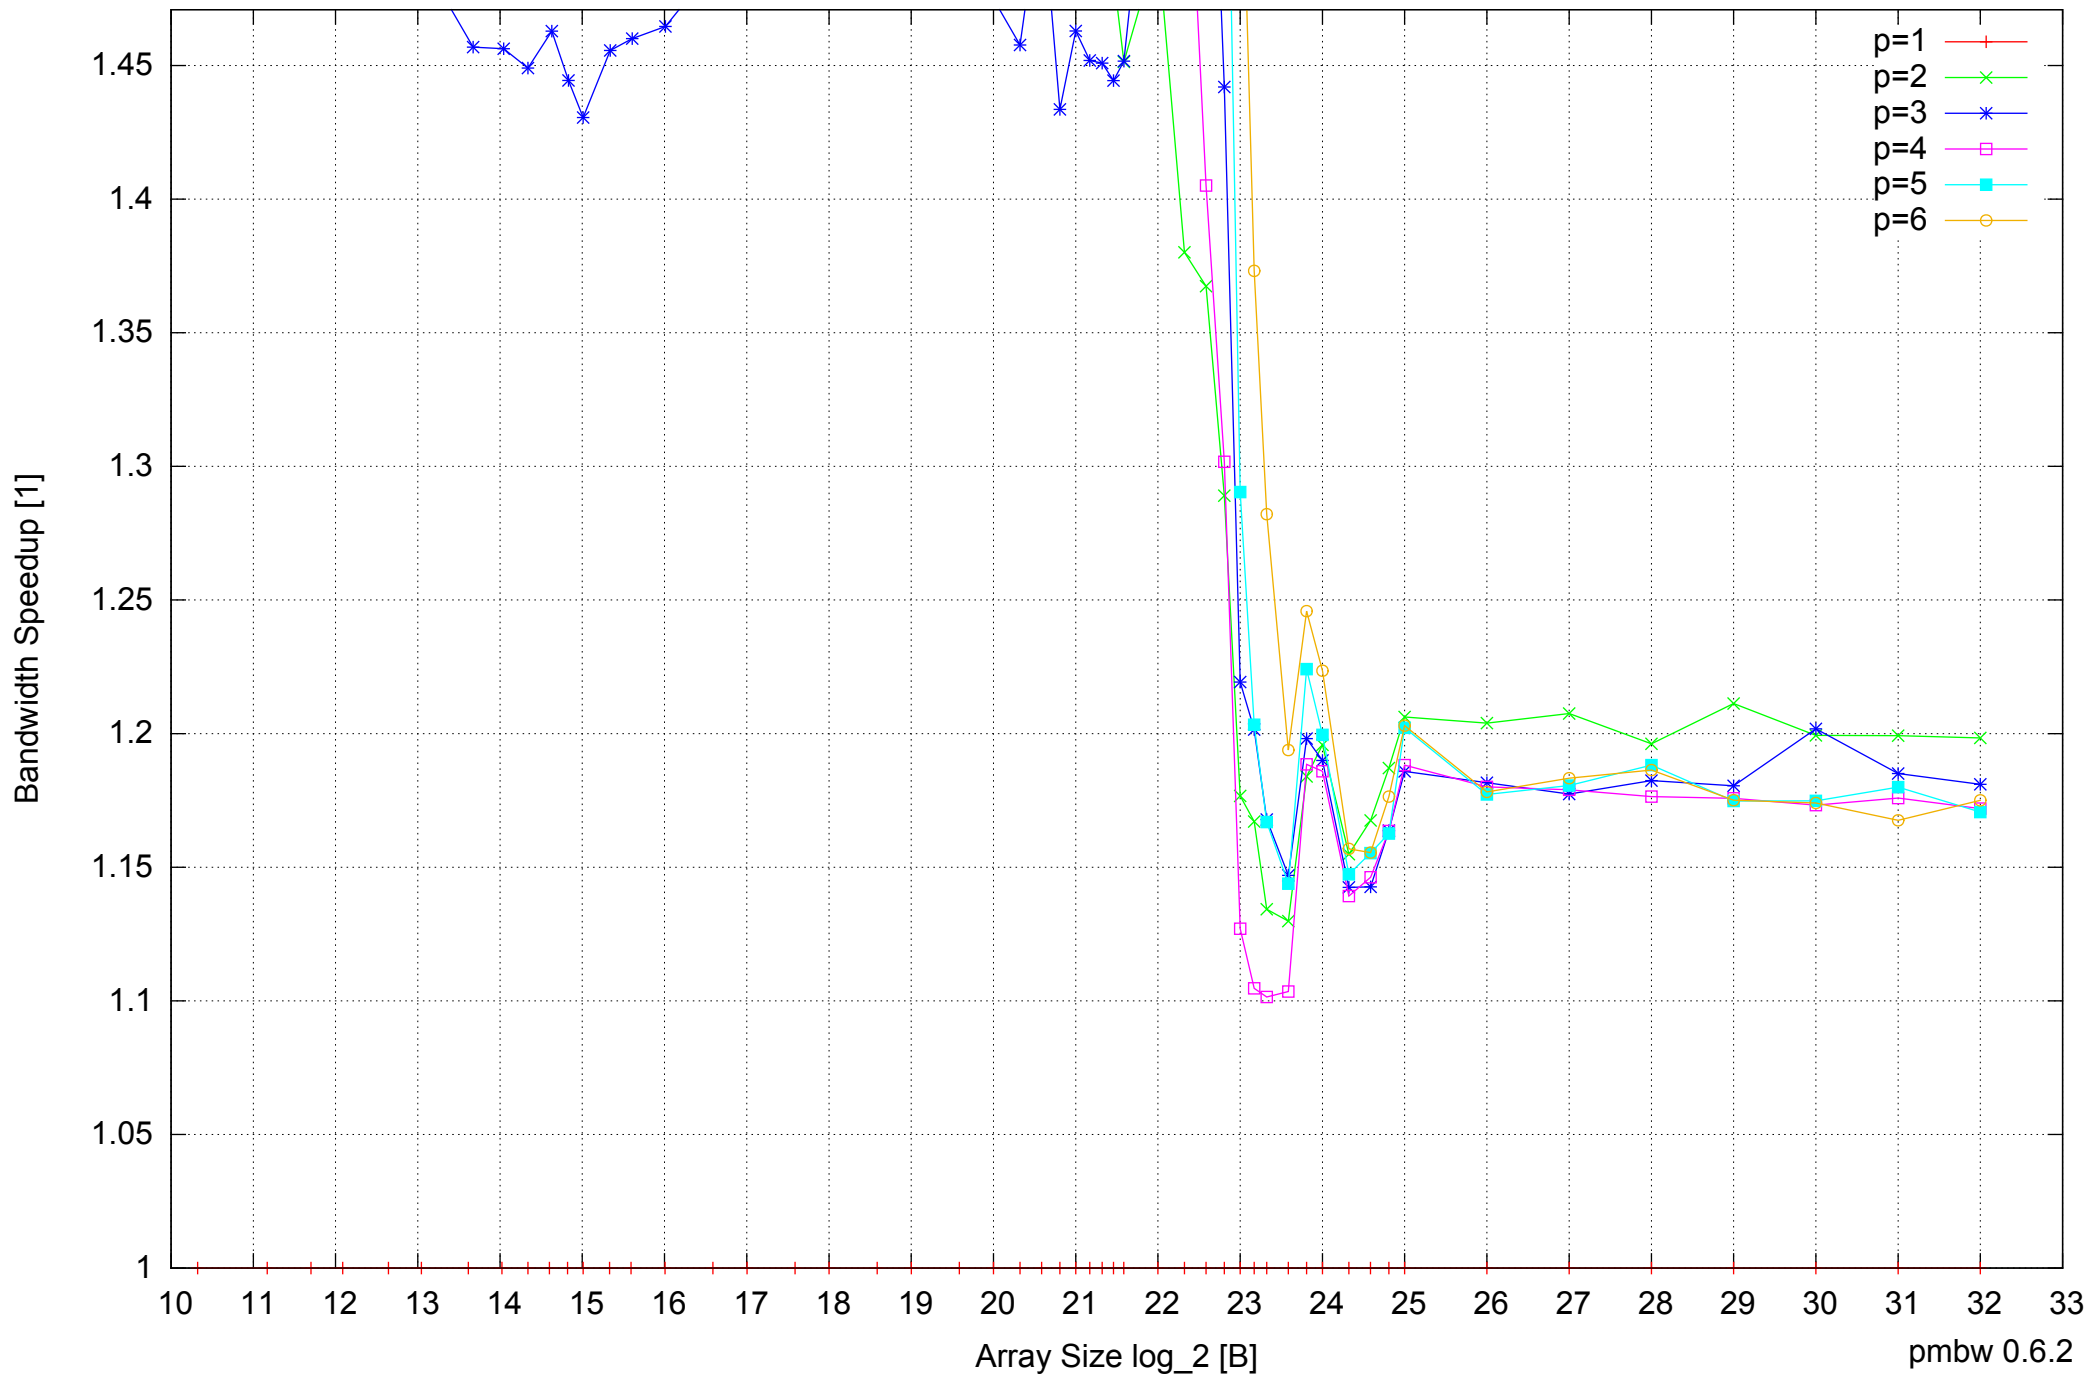

Intel Core i7-4500U 8GB - Speedup of Parallel Memory Bandwidth (enlarged) - ScanRead128PtrSimpleLoop