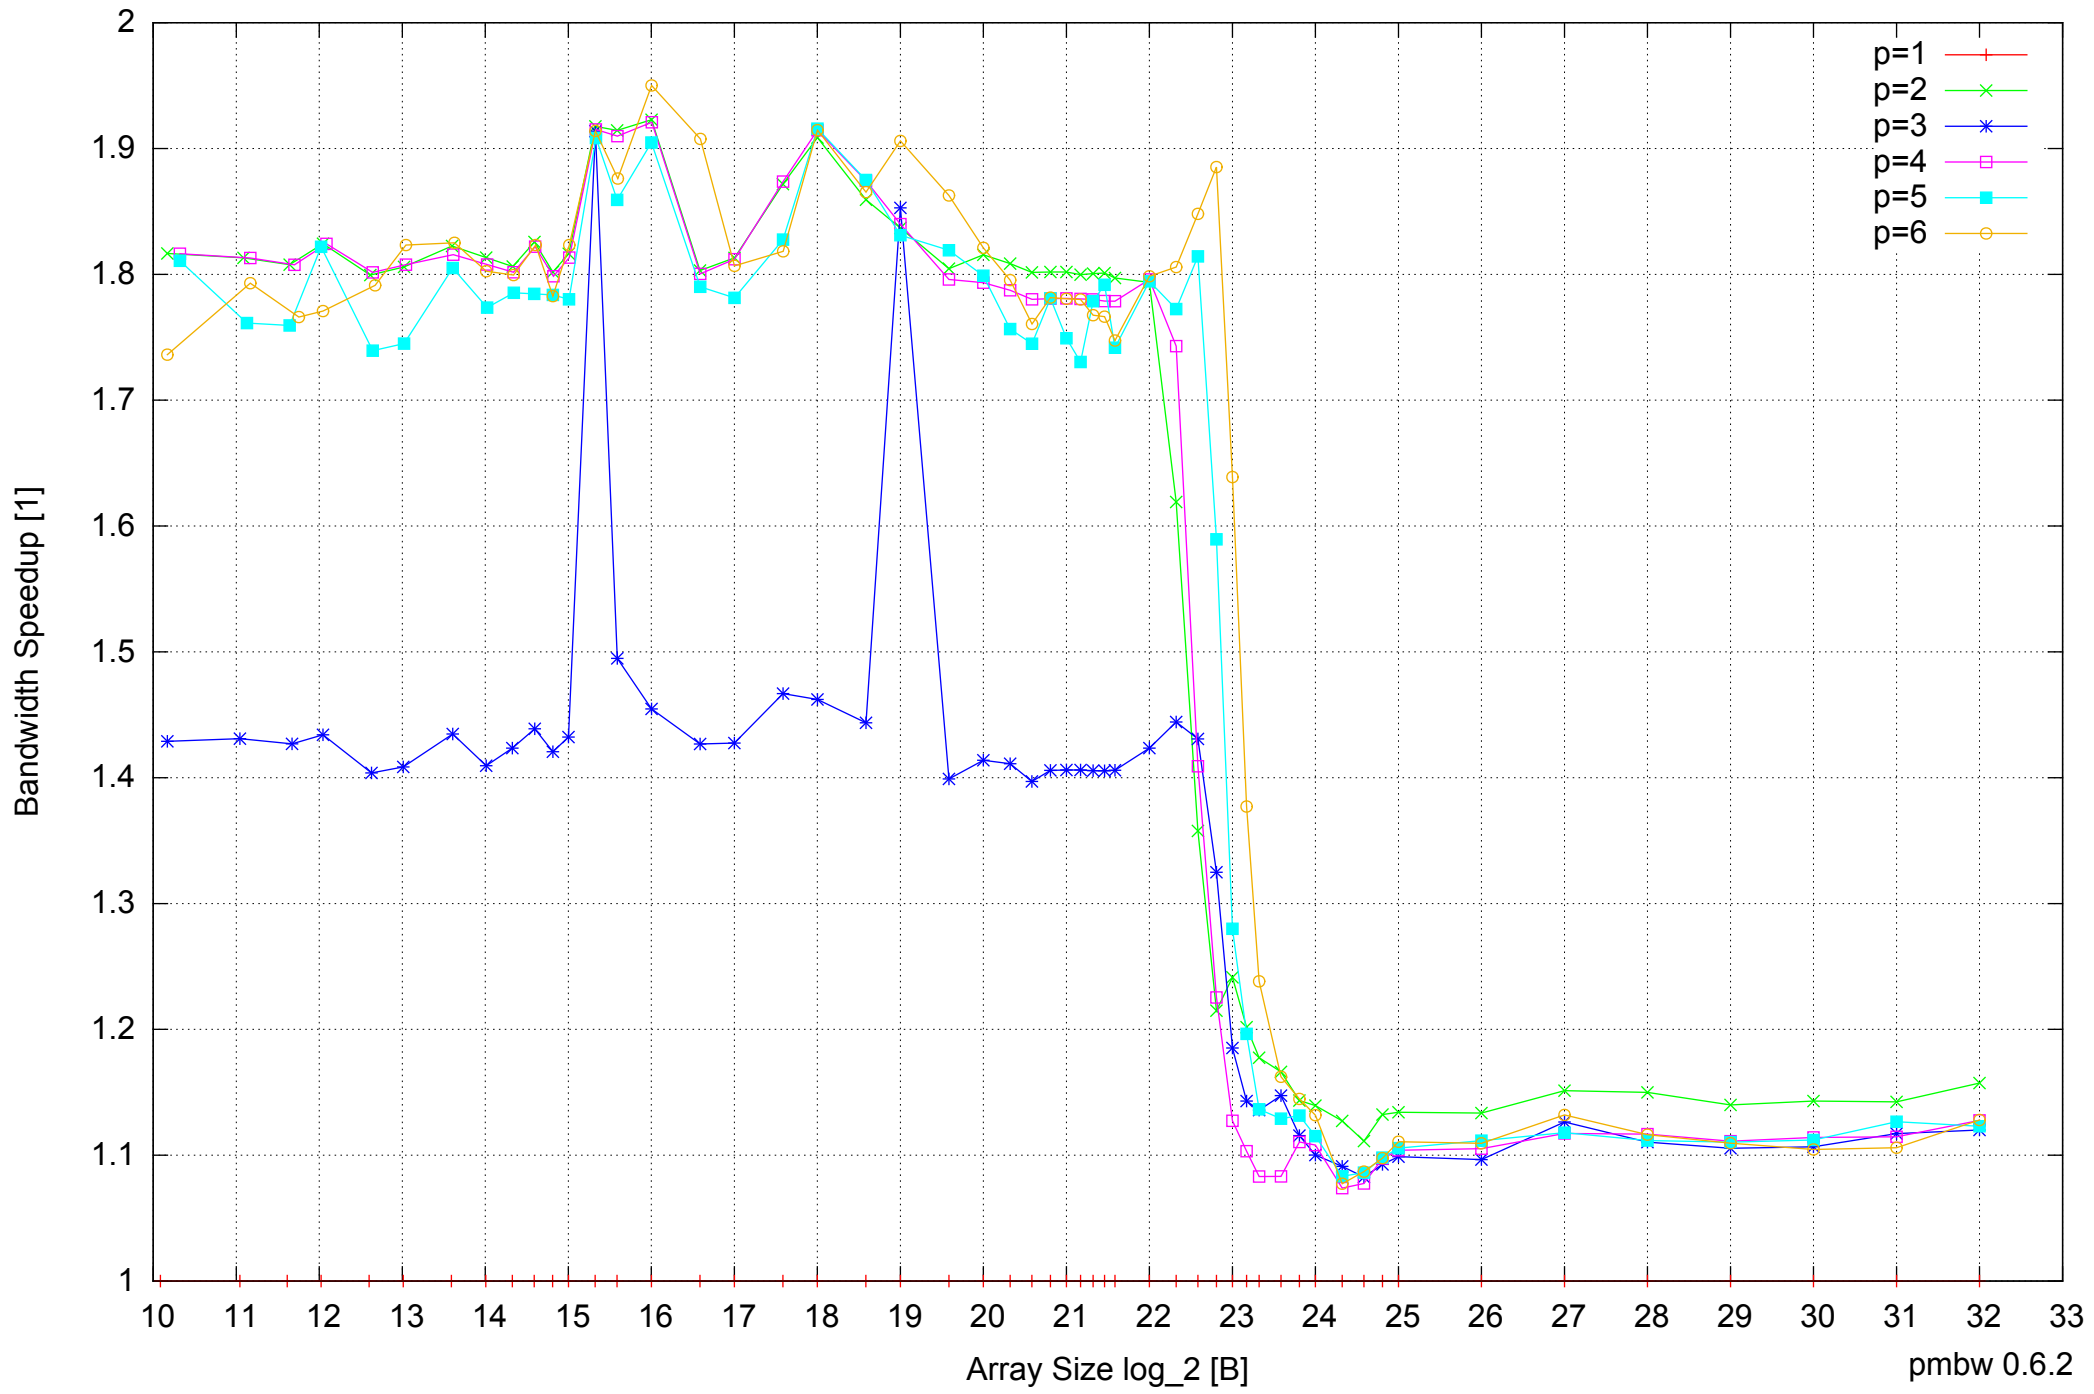

Intel Core i7-4500U 8GB - Speedup of Parallel Memory Bandwidth - ScanWrite32PtrUnrollLoop