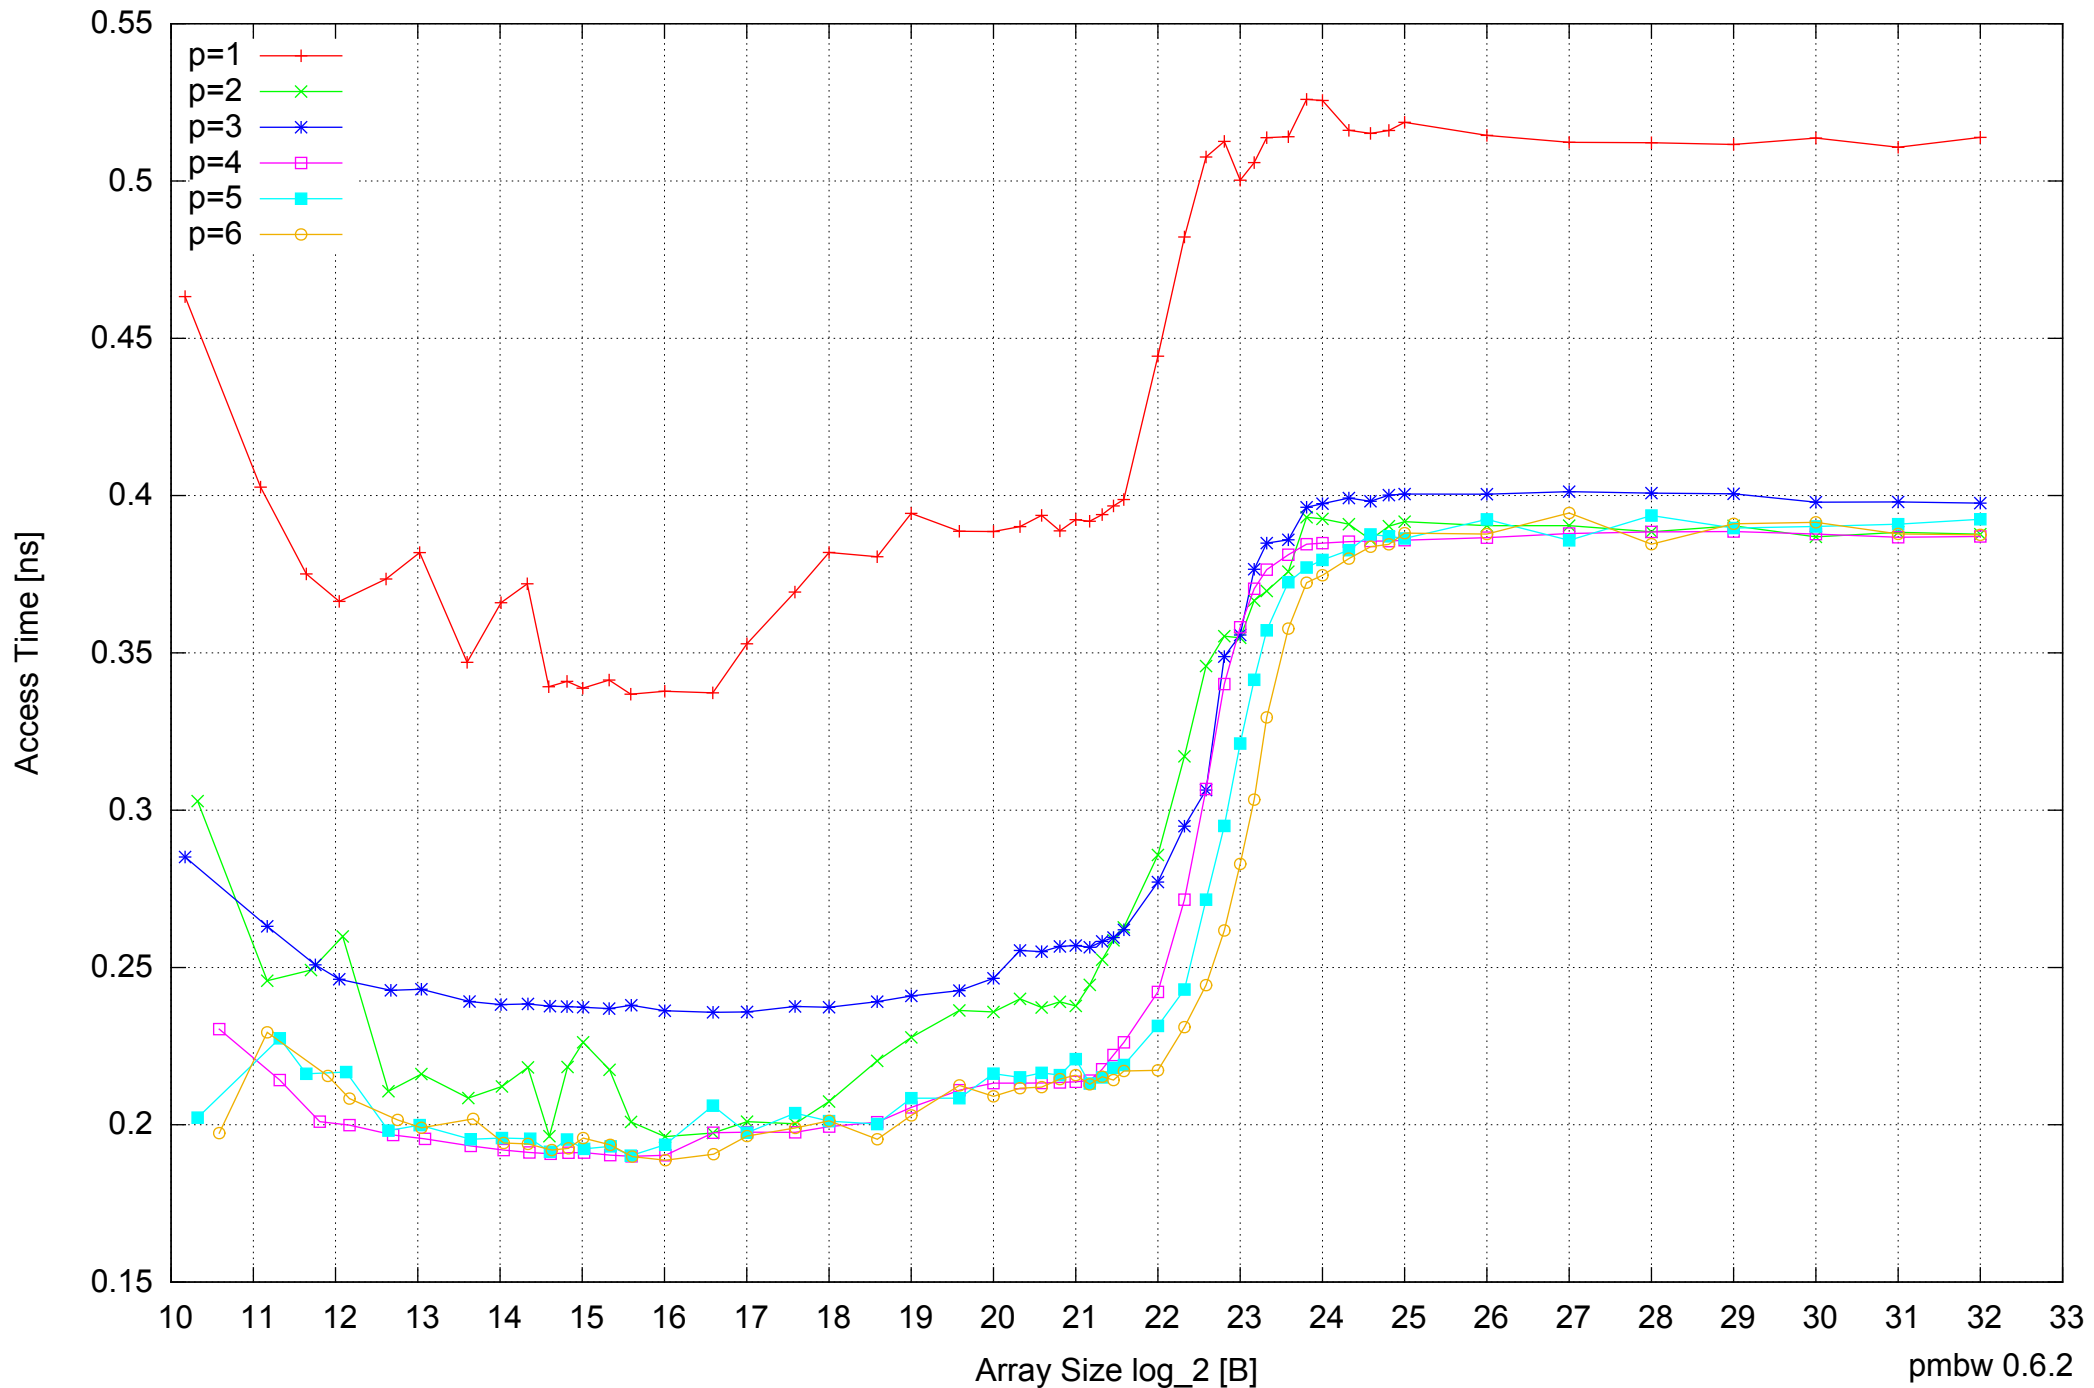

Intel Core i7-4500U 8GB - Parallel Memory Access Time - ScanRead64IndexSimpleLoop