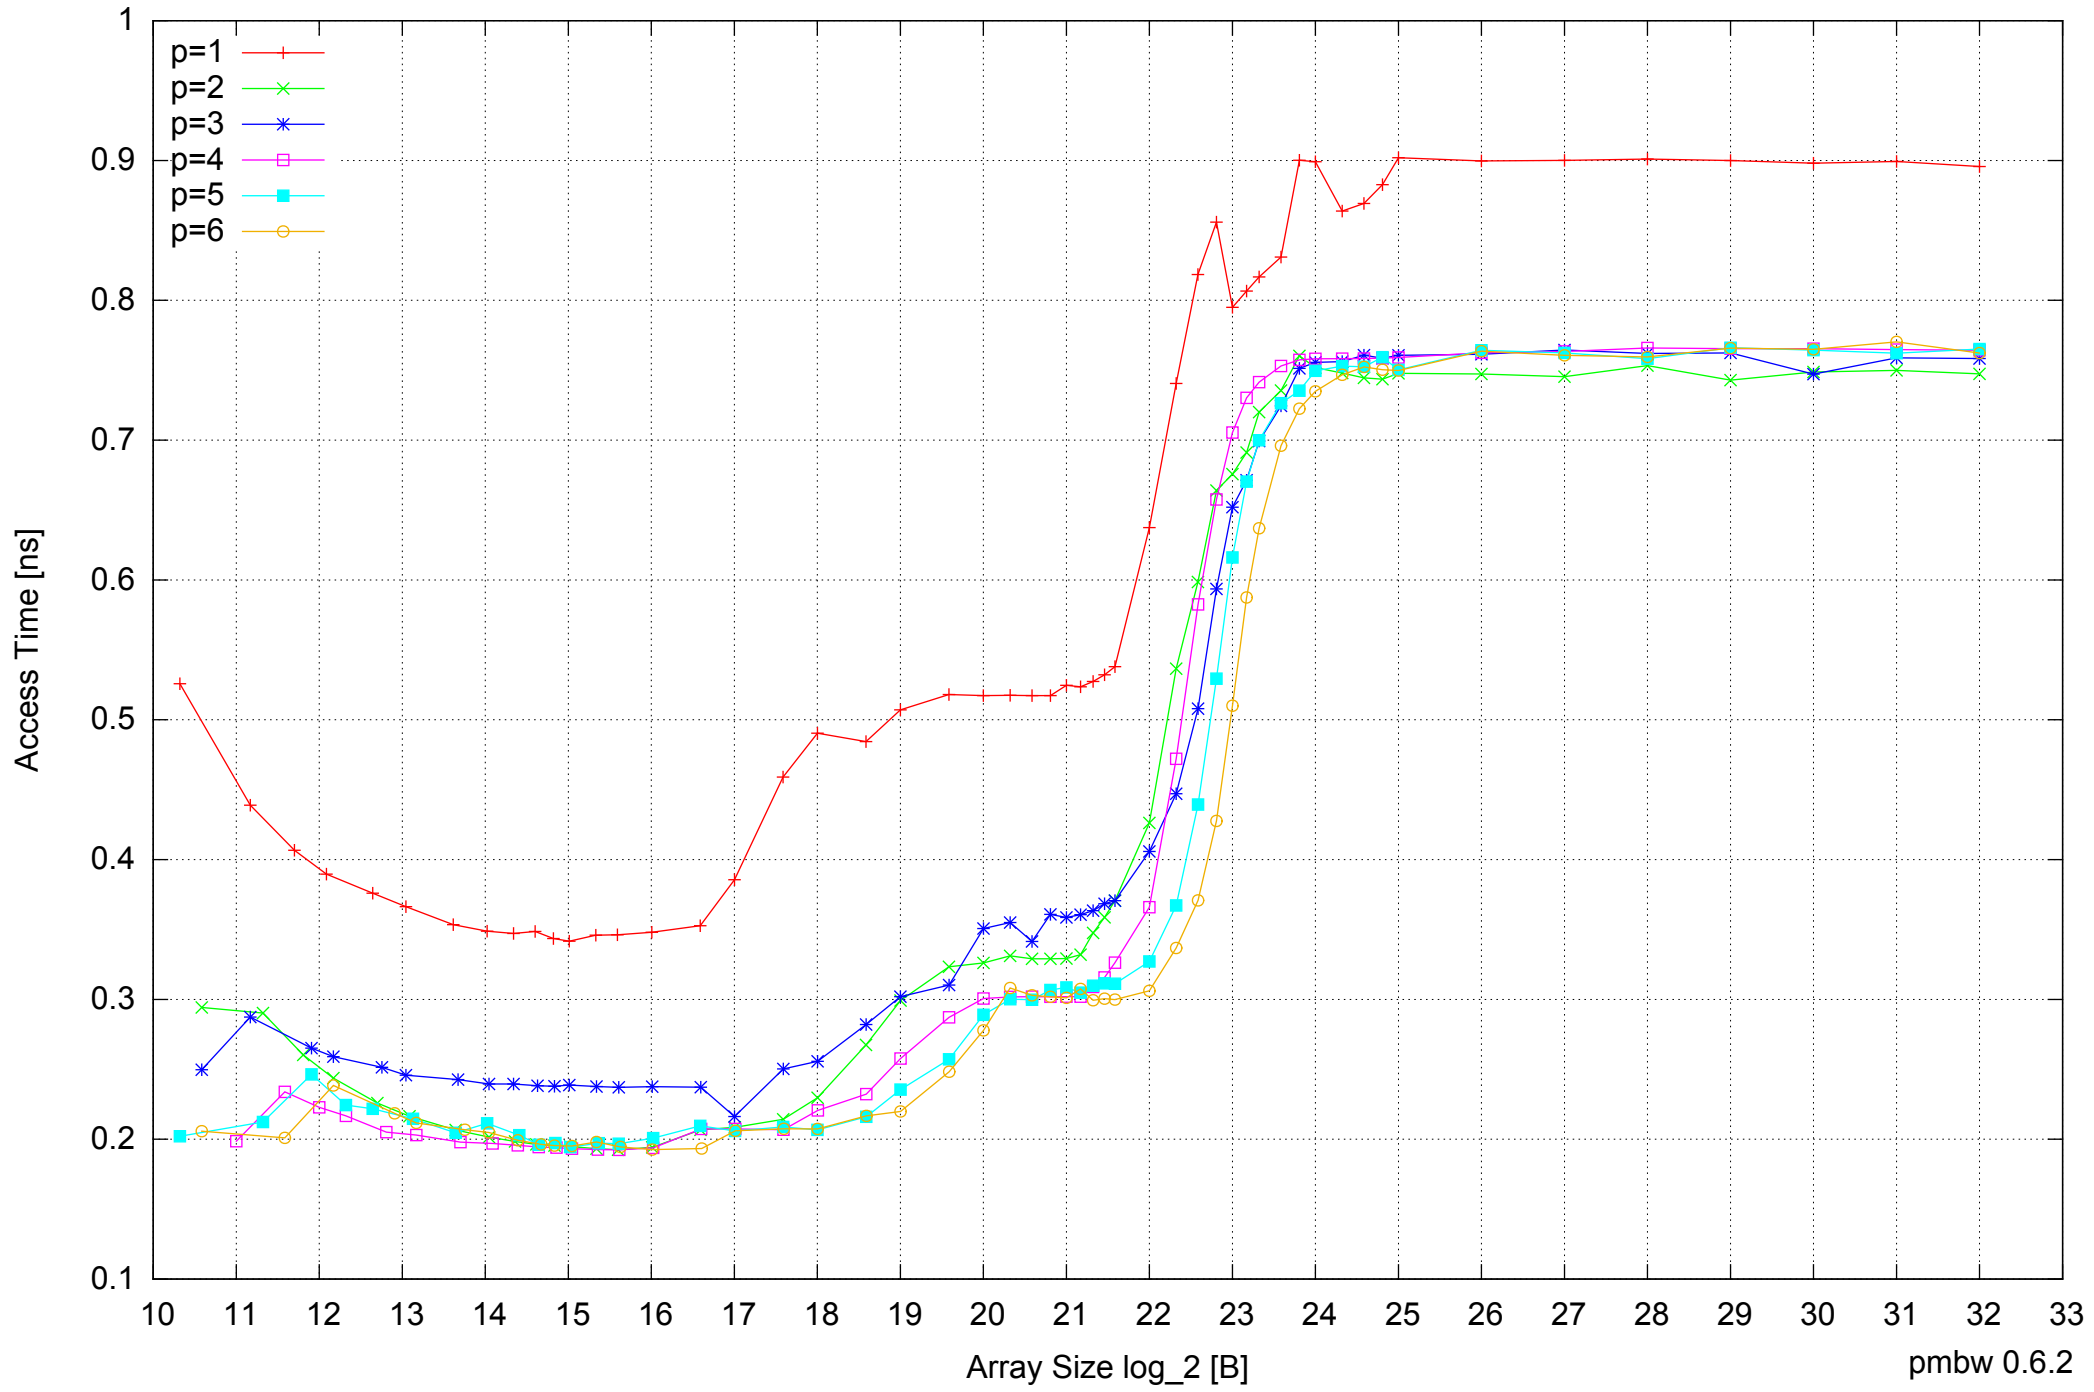

Intel Core i7-4500U 8GB - Parallel Memory Access Time - ScanRead128PtrSimpleLoop