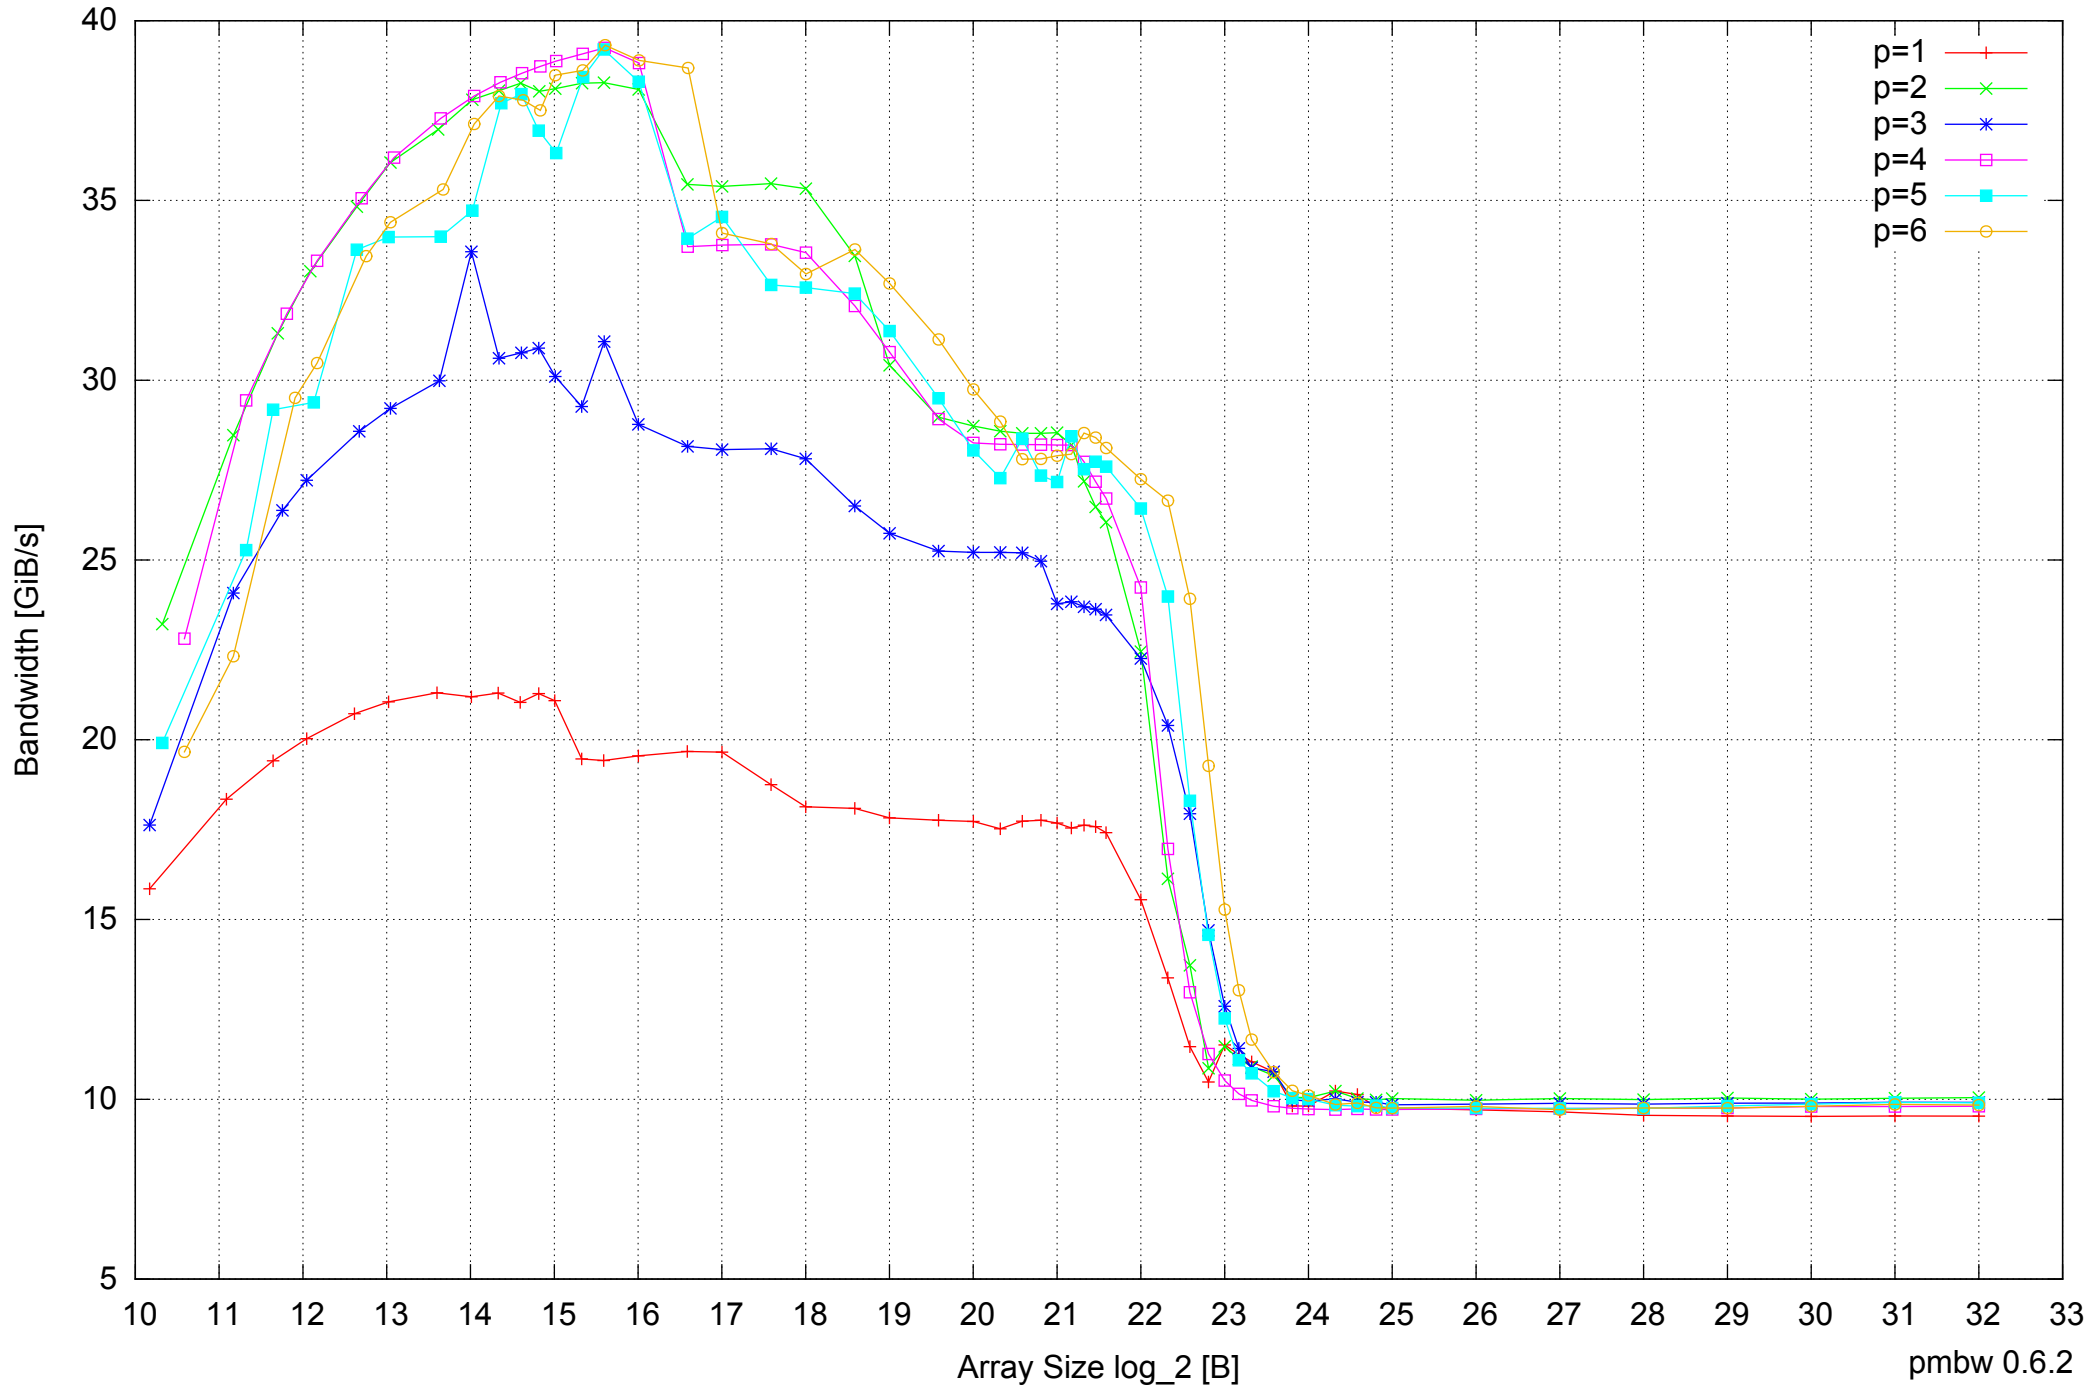

Intel Core i7-4500U 8GB - Parallel Memory Bandwidth - ScanWrite64IndexSimpleLoop