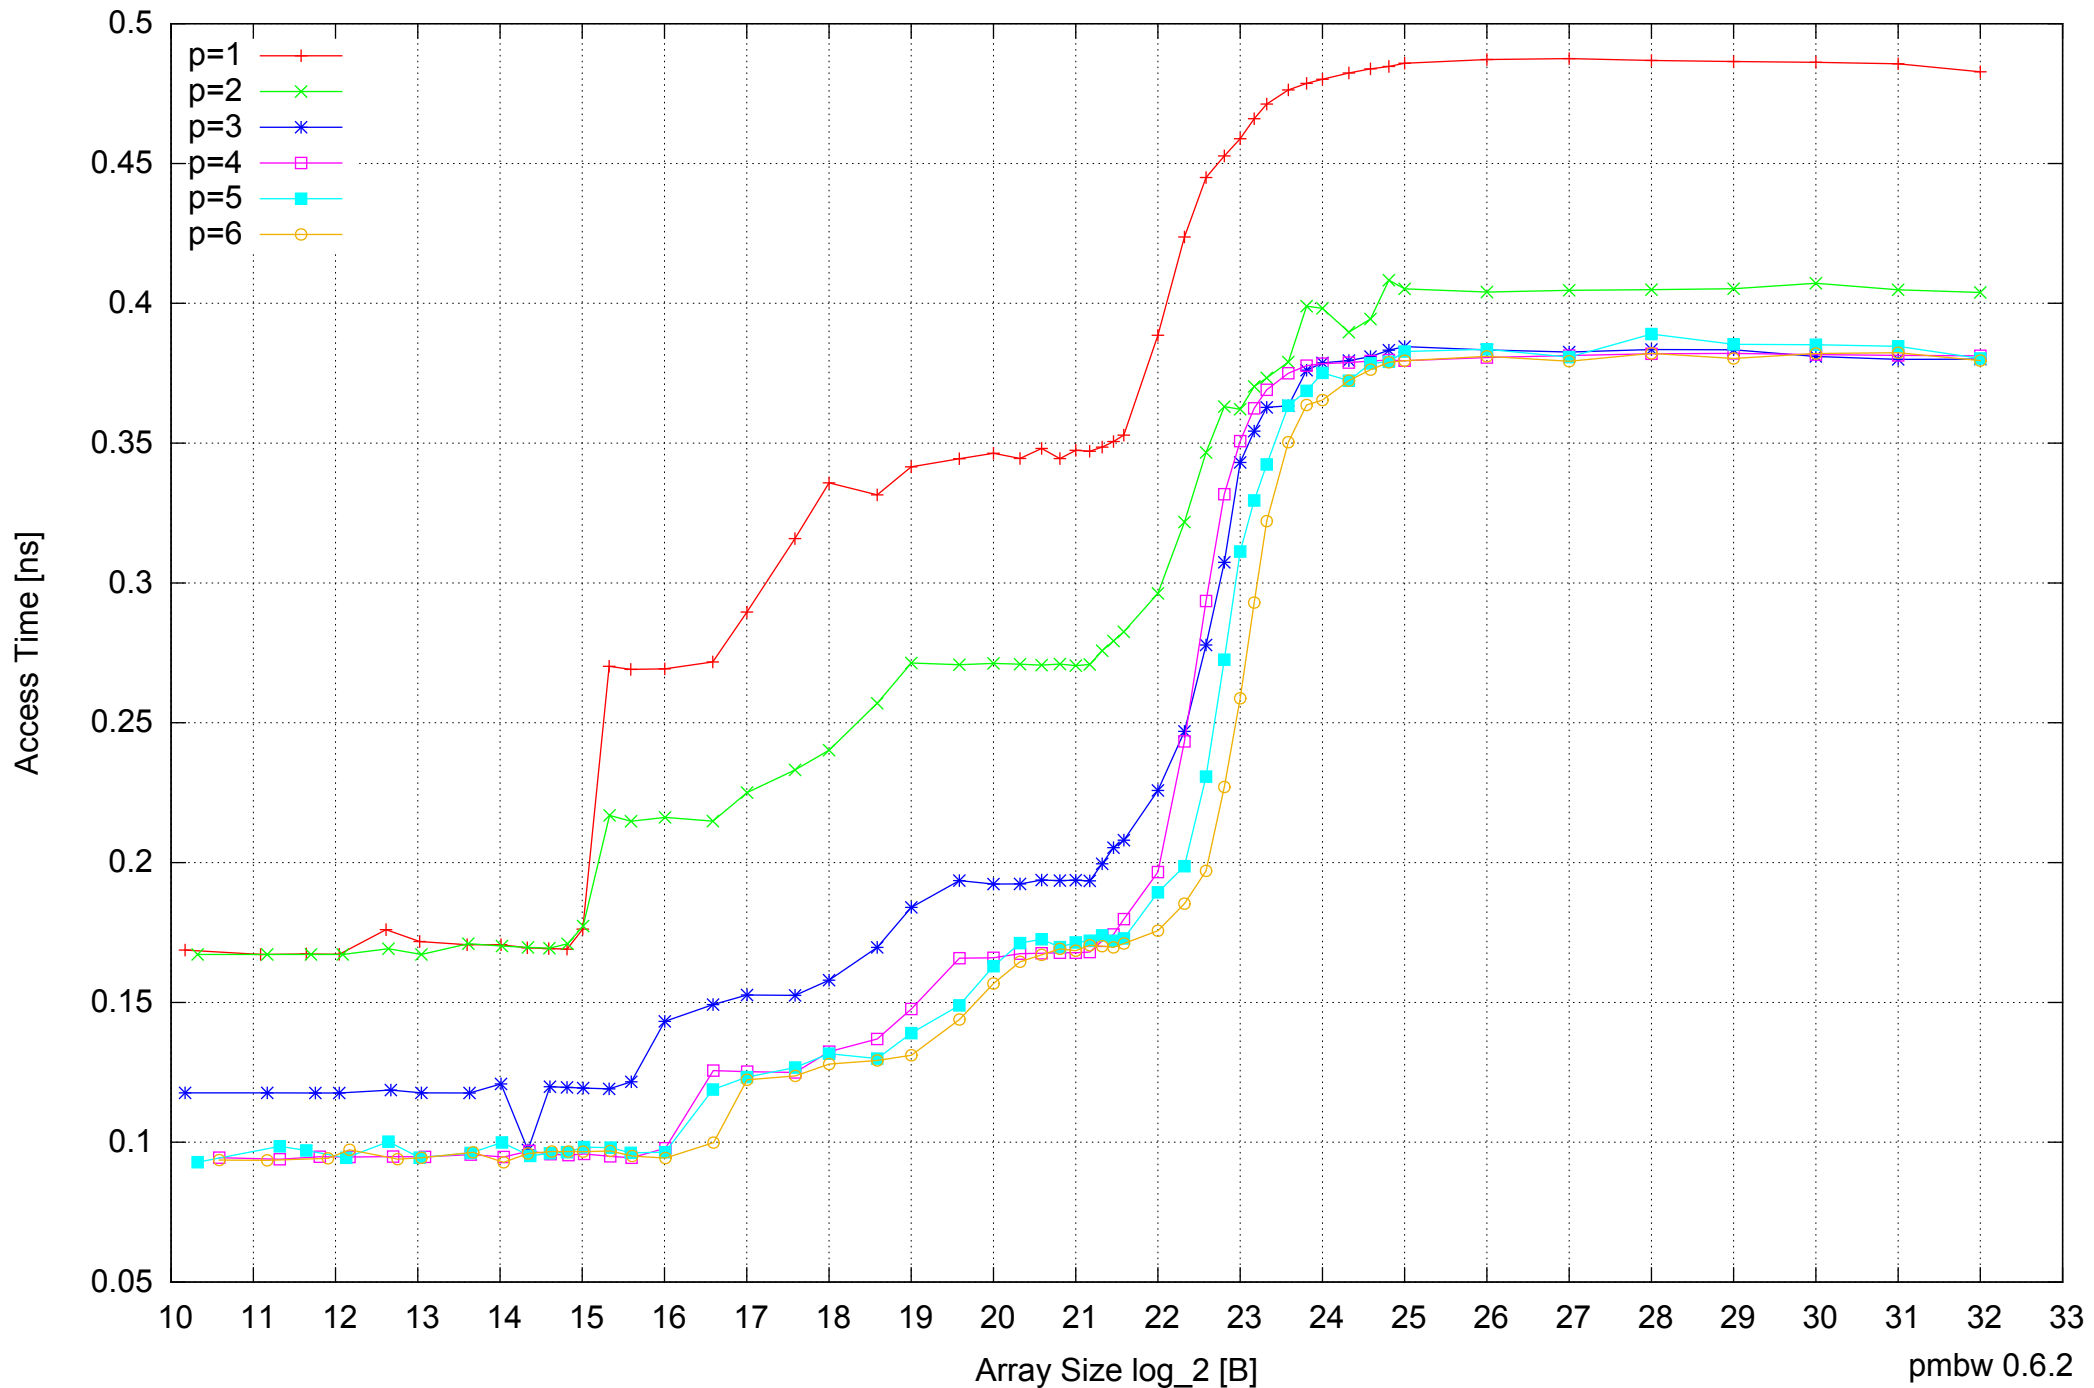

Intel Core i7-4500U 8GB - Speedup of Parallel Memory Bandwidth (enlarged) - ScanRead64IndexSimpleLoop

Intel Core i7-4500U 8GB - Parallel Memory Bandwidth - ScanRead64IndexUnrollLoop

Intel Core i7-4500U 8GB - Parallel Memory Access Time - ScanRead64IndexUnrollLoop