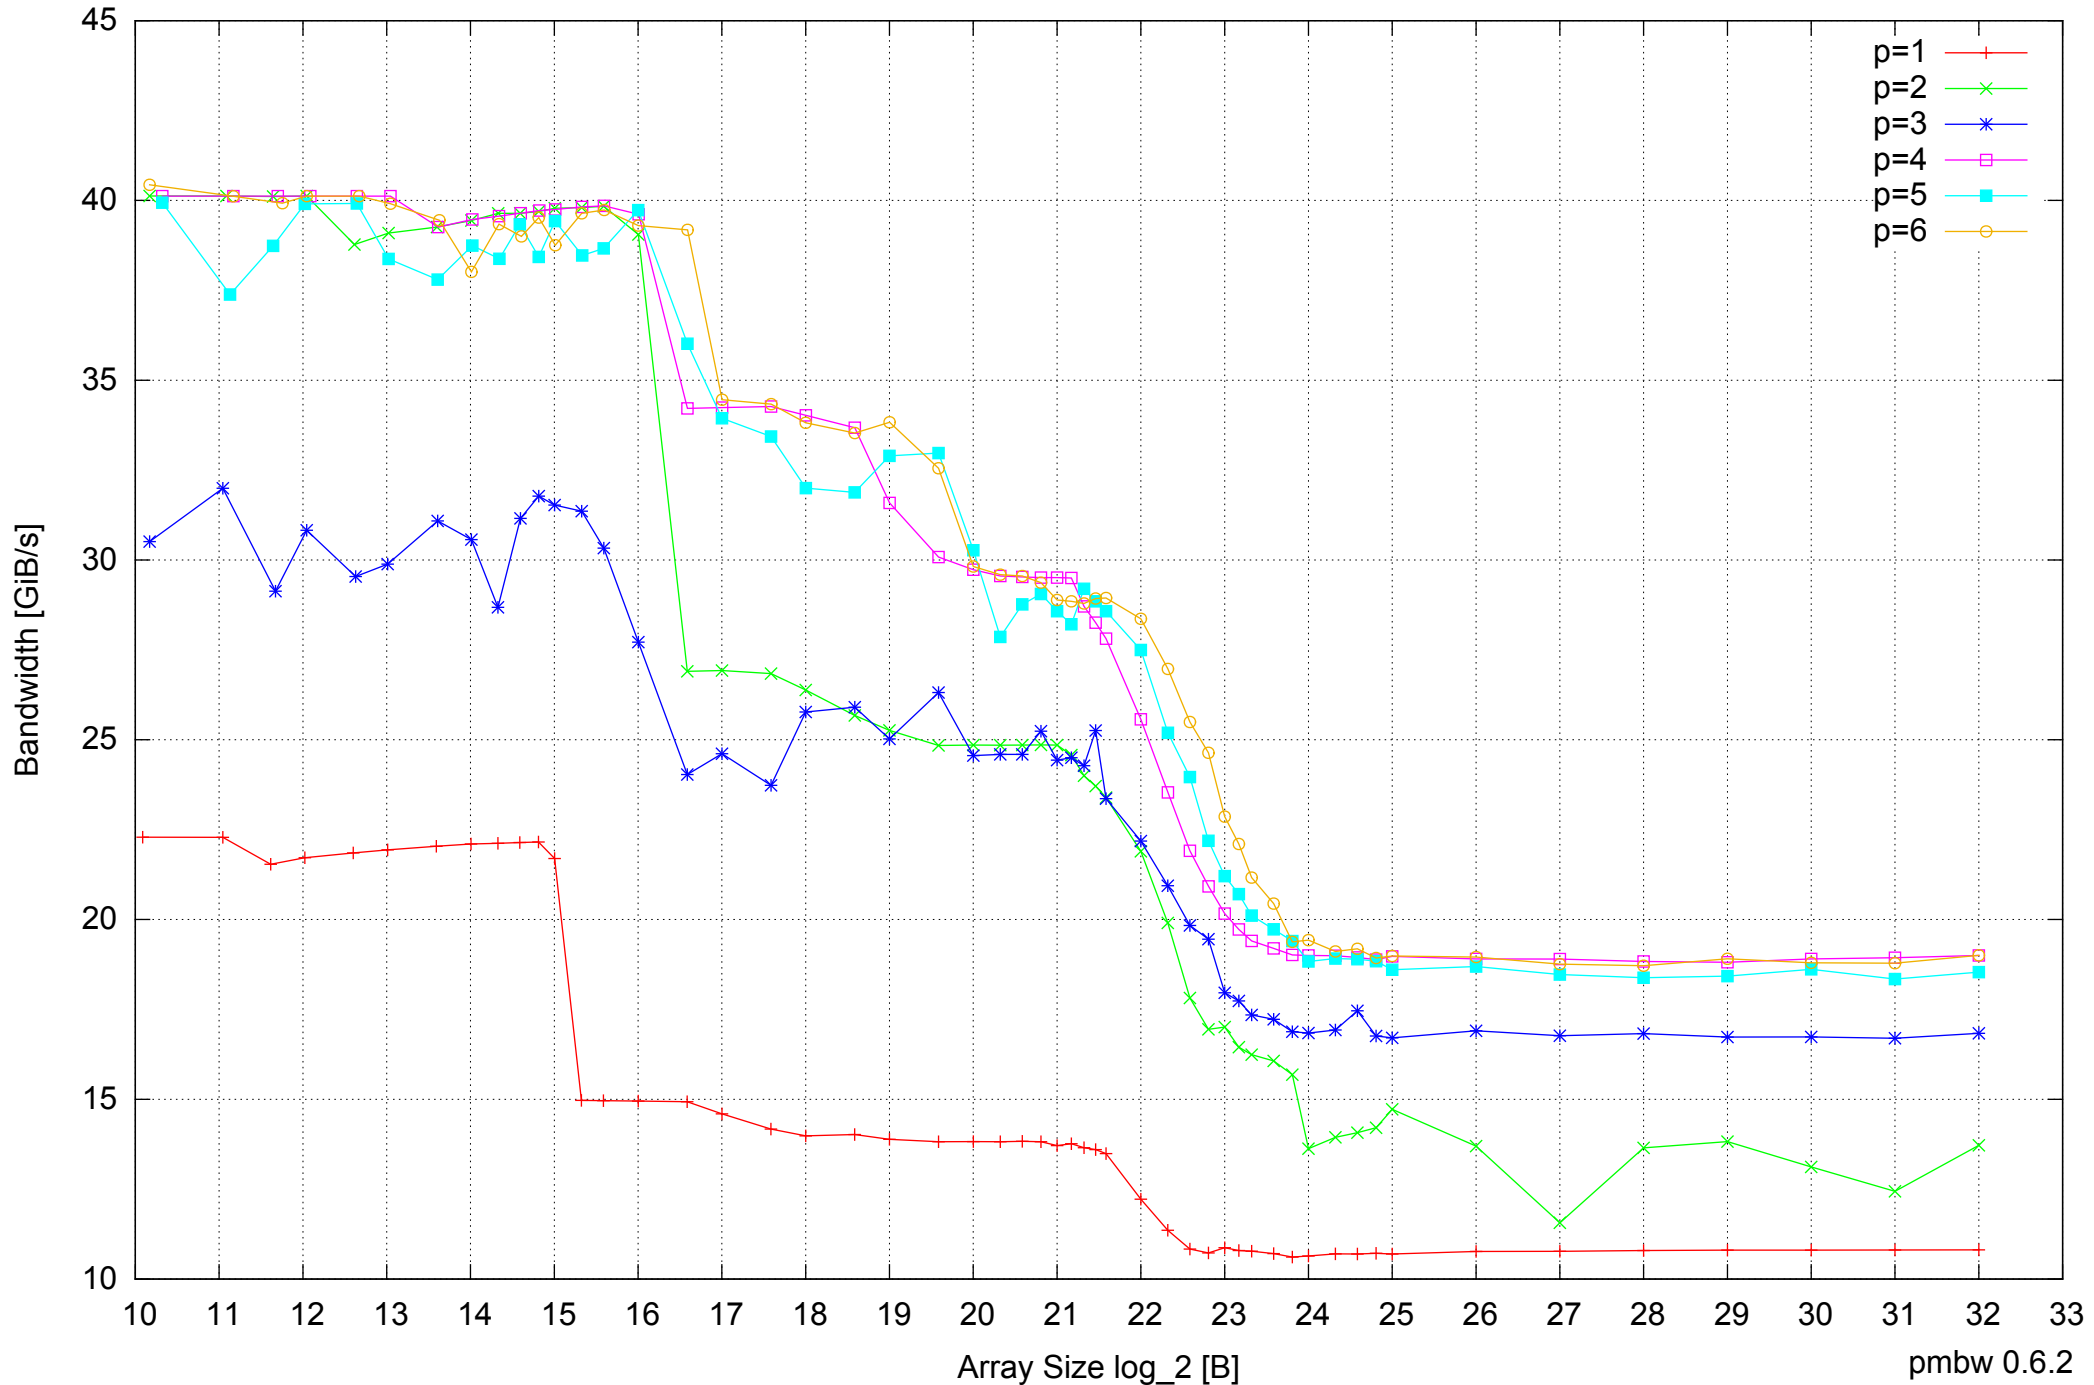

Intel Core i7-4500U 8GB - Speedup of Parallel Memory Bandwidth - ScanRead32PtrSimpleLoop

Intel Core i7-4500U 8GB - Speedup of Parallel Memory Bandwidth (enlarged) - ScanRead32PtrSimpleLoop

Intel Core i7-4500U 8GB - Parallel Memory Bandwidth - ScanRead32PtrUnrollLoop