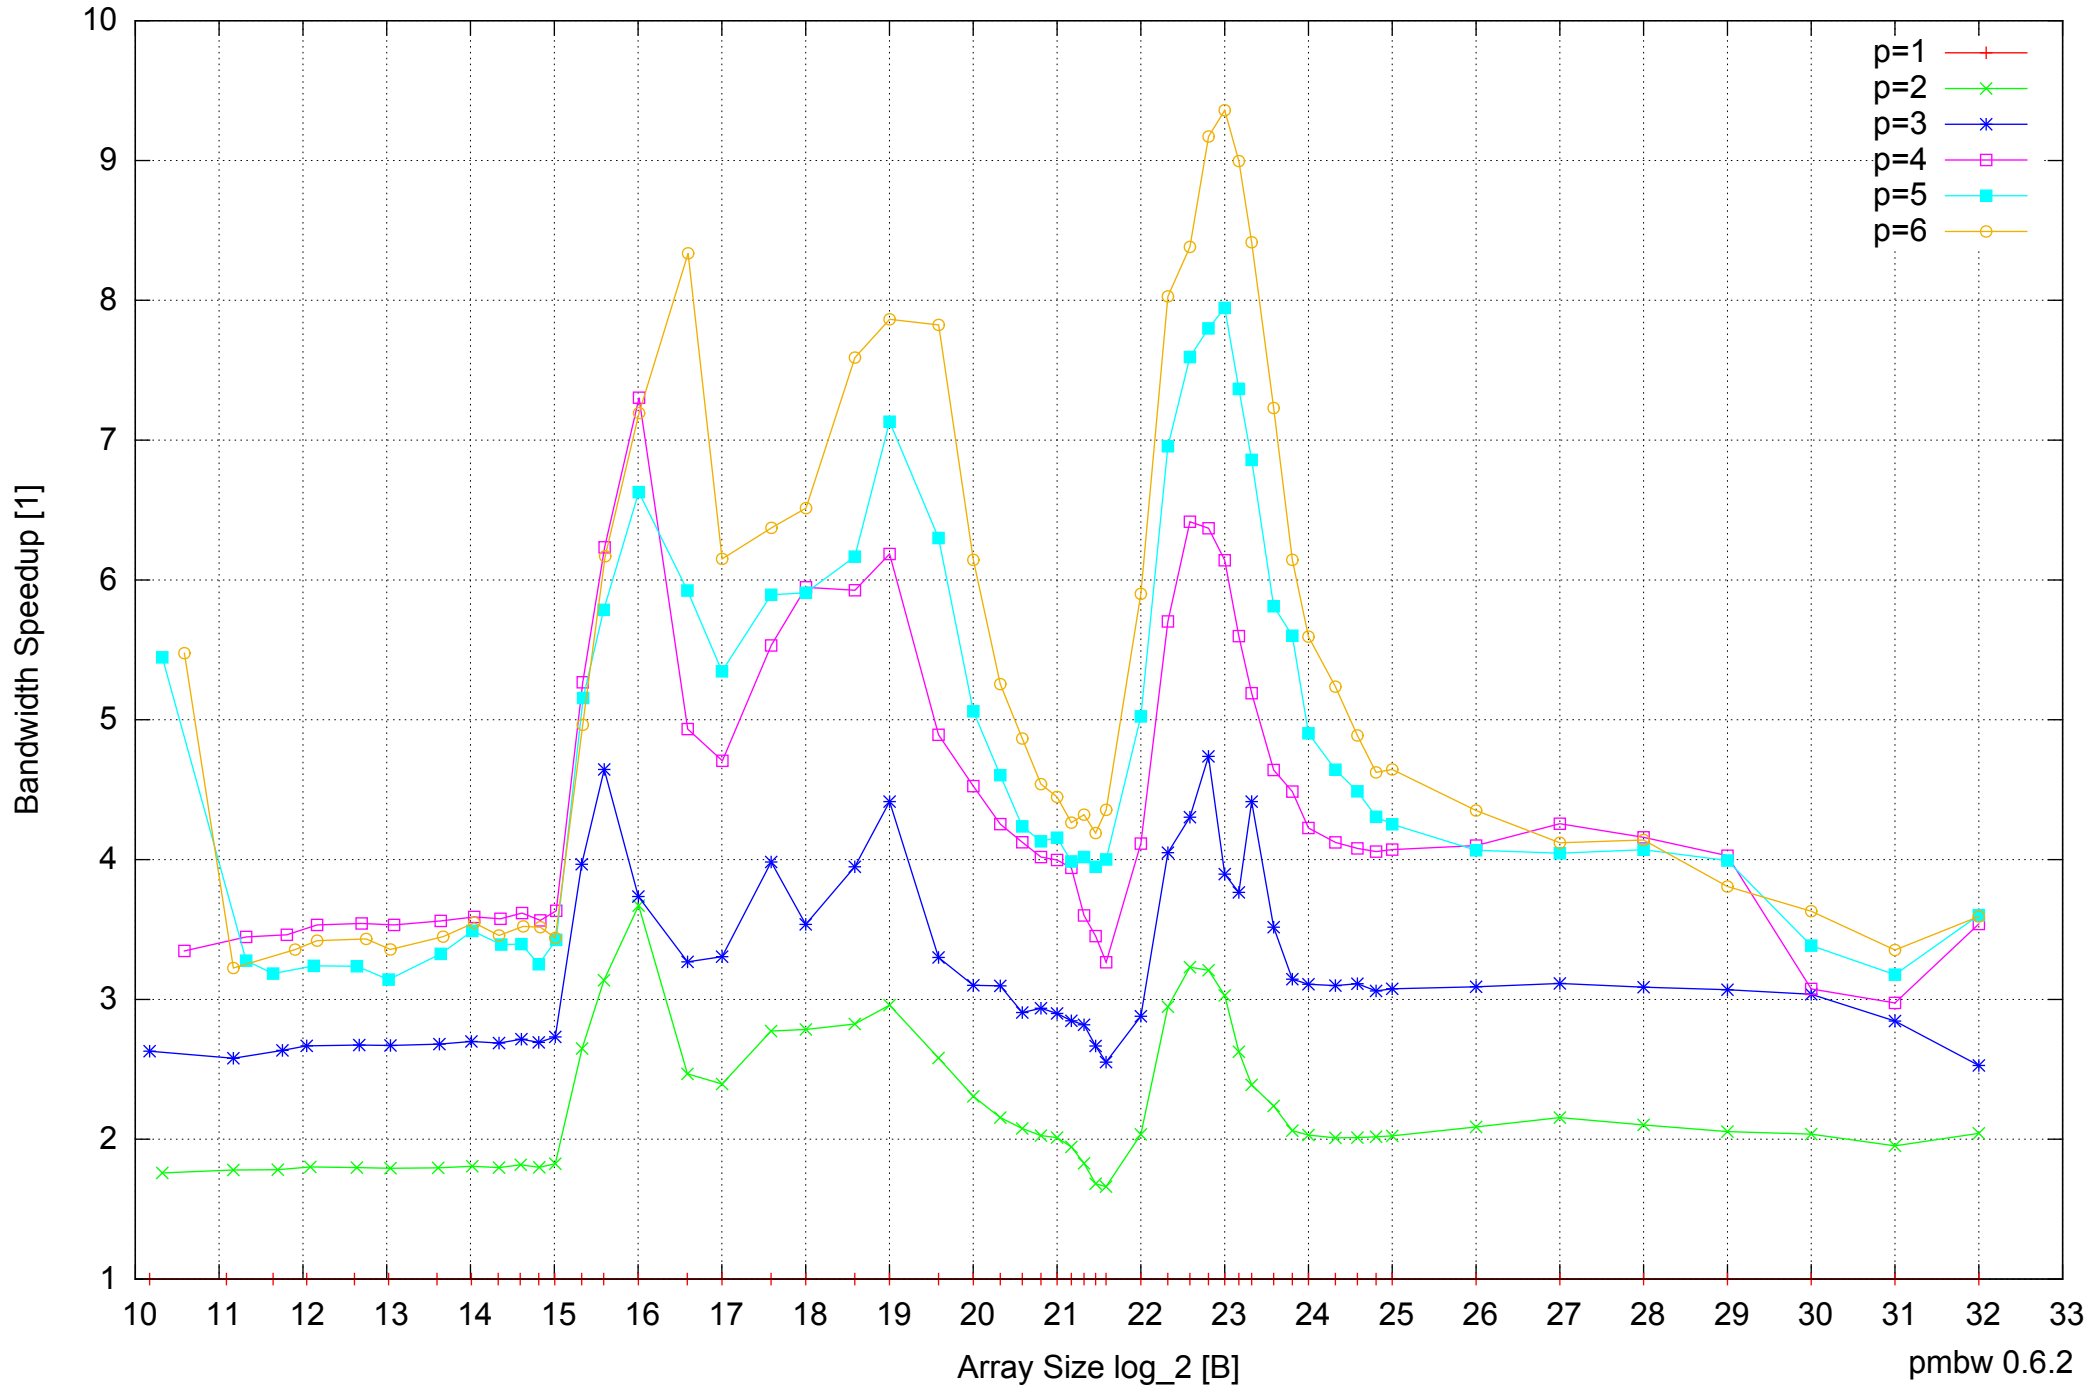

Intel Core i7-4500U 8GB - Speedup of Parallel Memory Bandwidth - PermRead64SimpleLoop