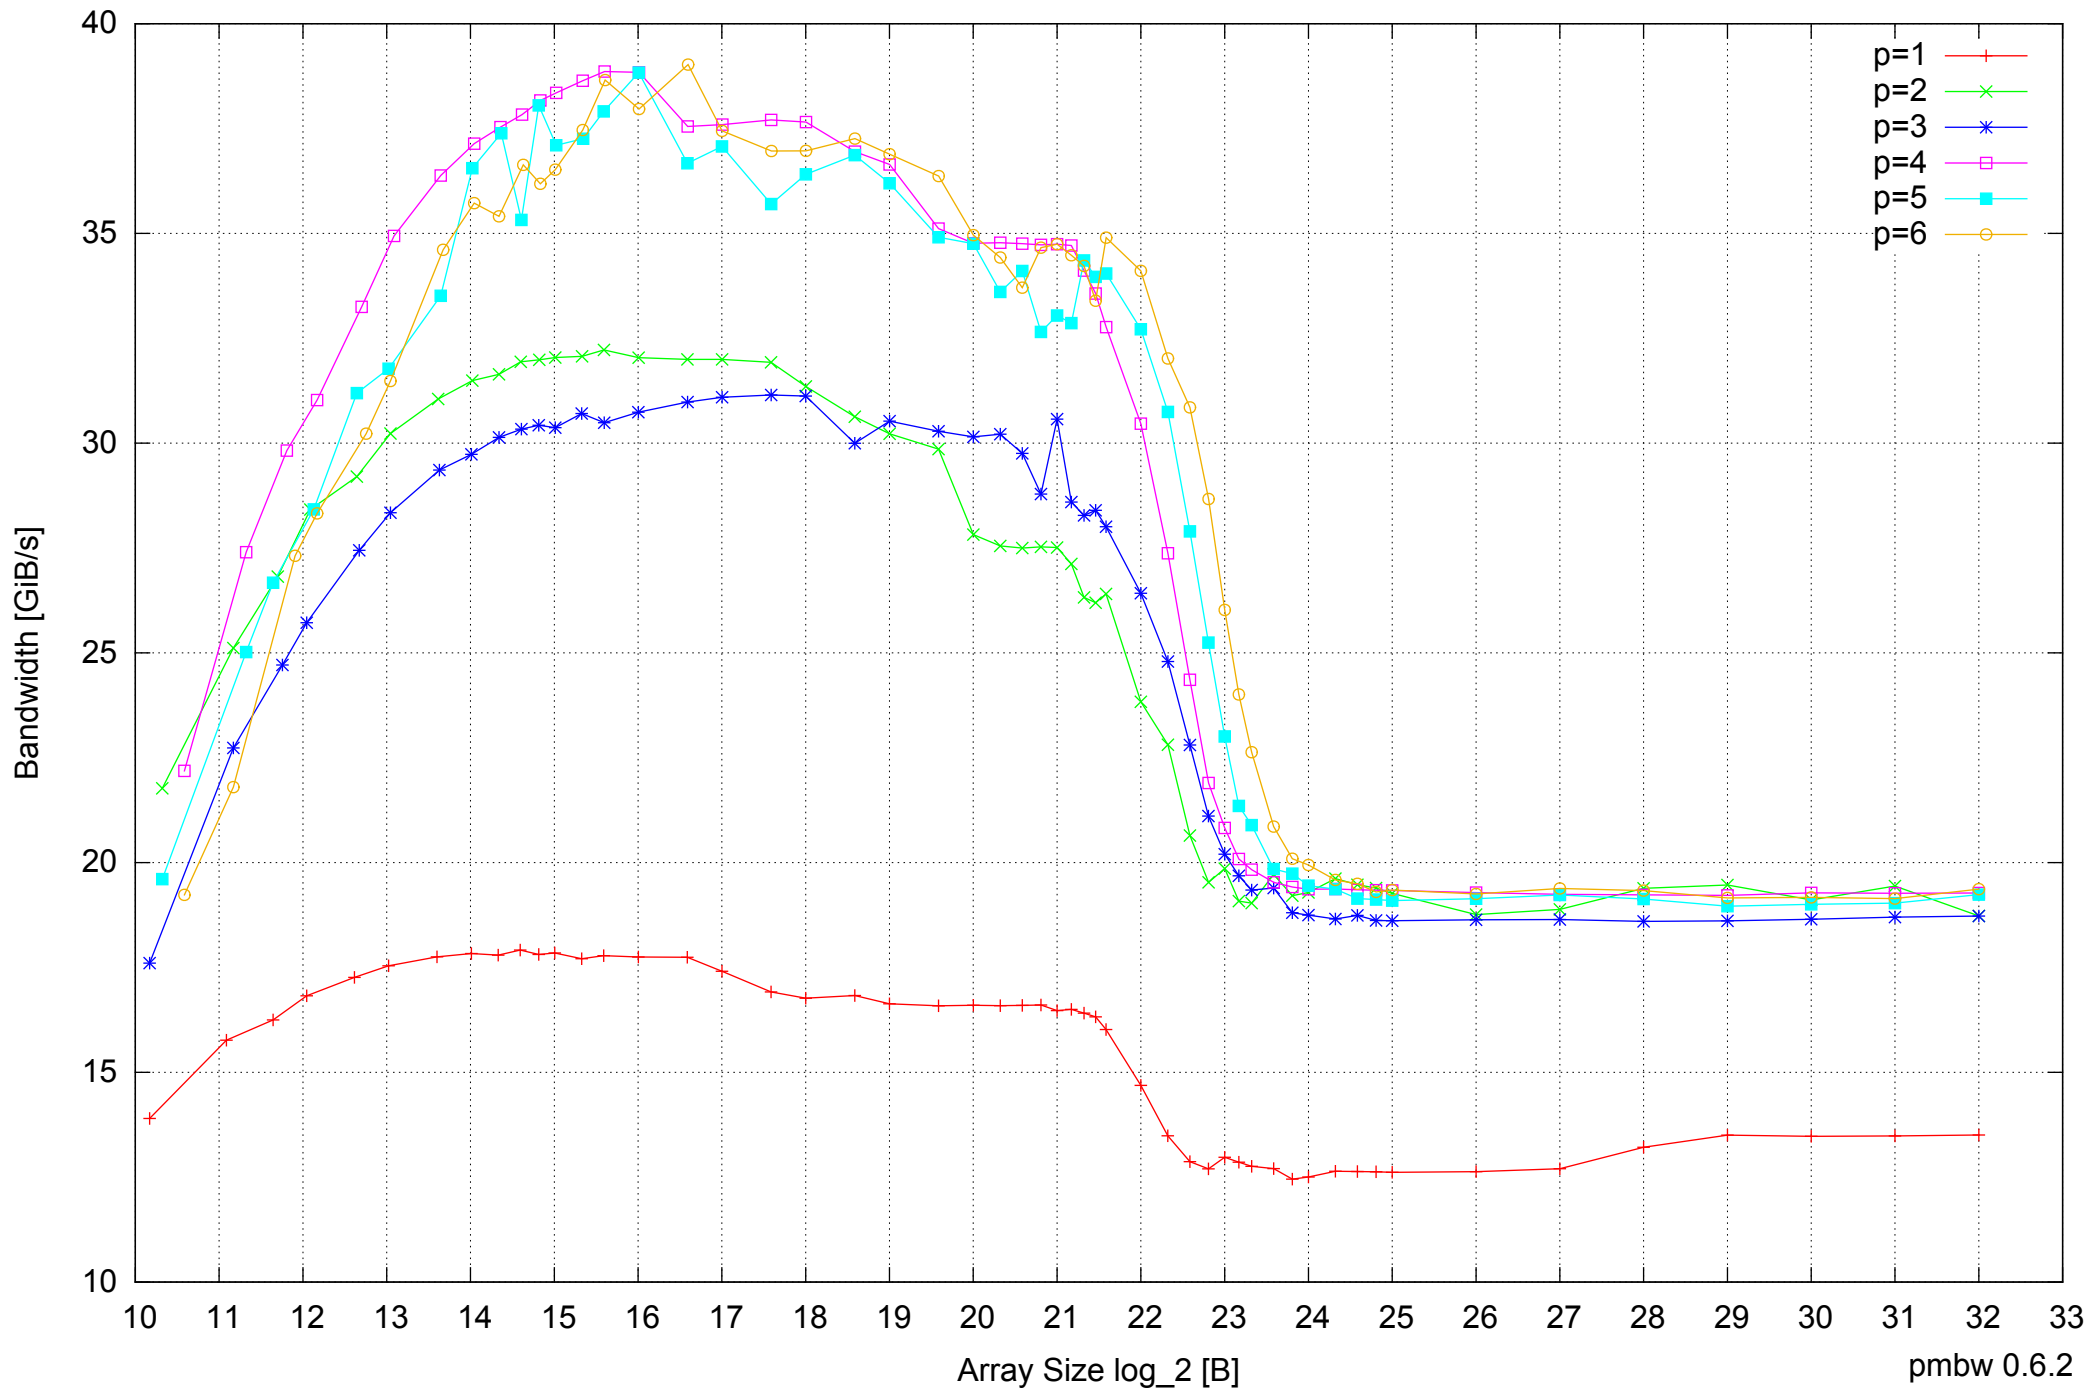

Intel Core i7-4500U 8GB - Parallel Memory Bandwidth - ScanRead64PtrSimpleLoop