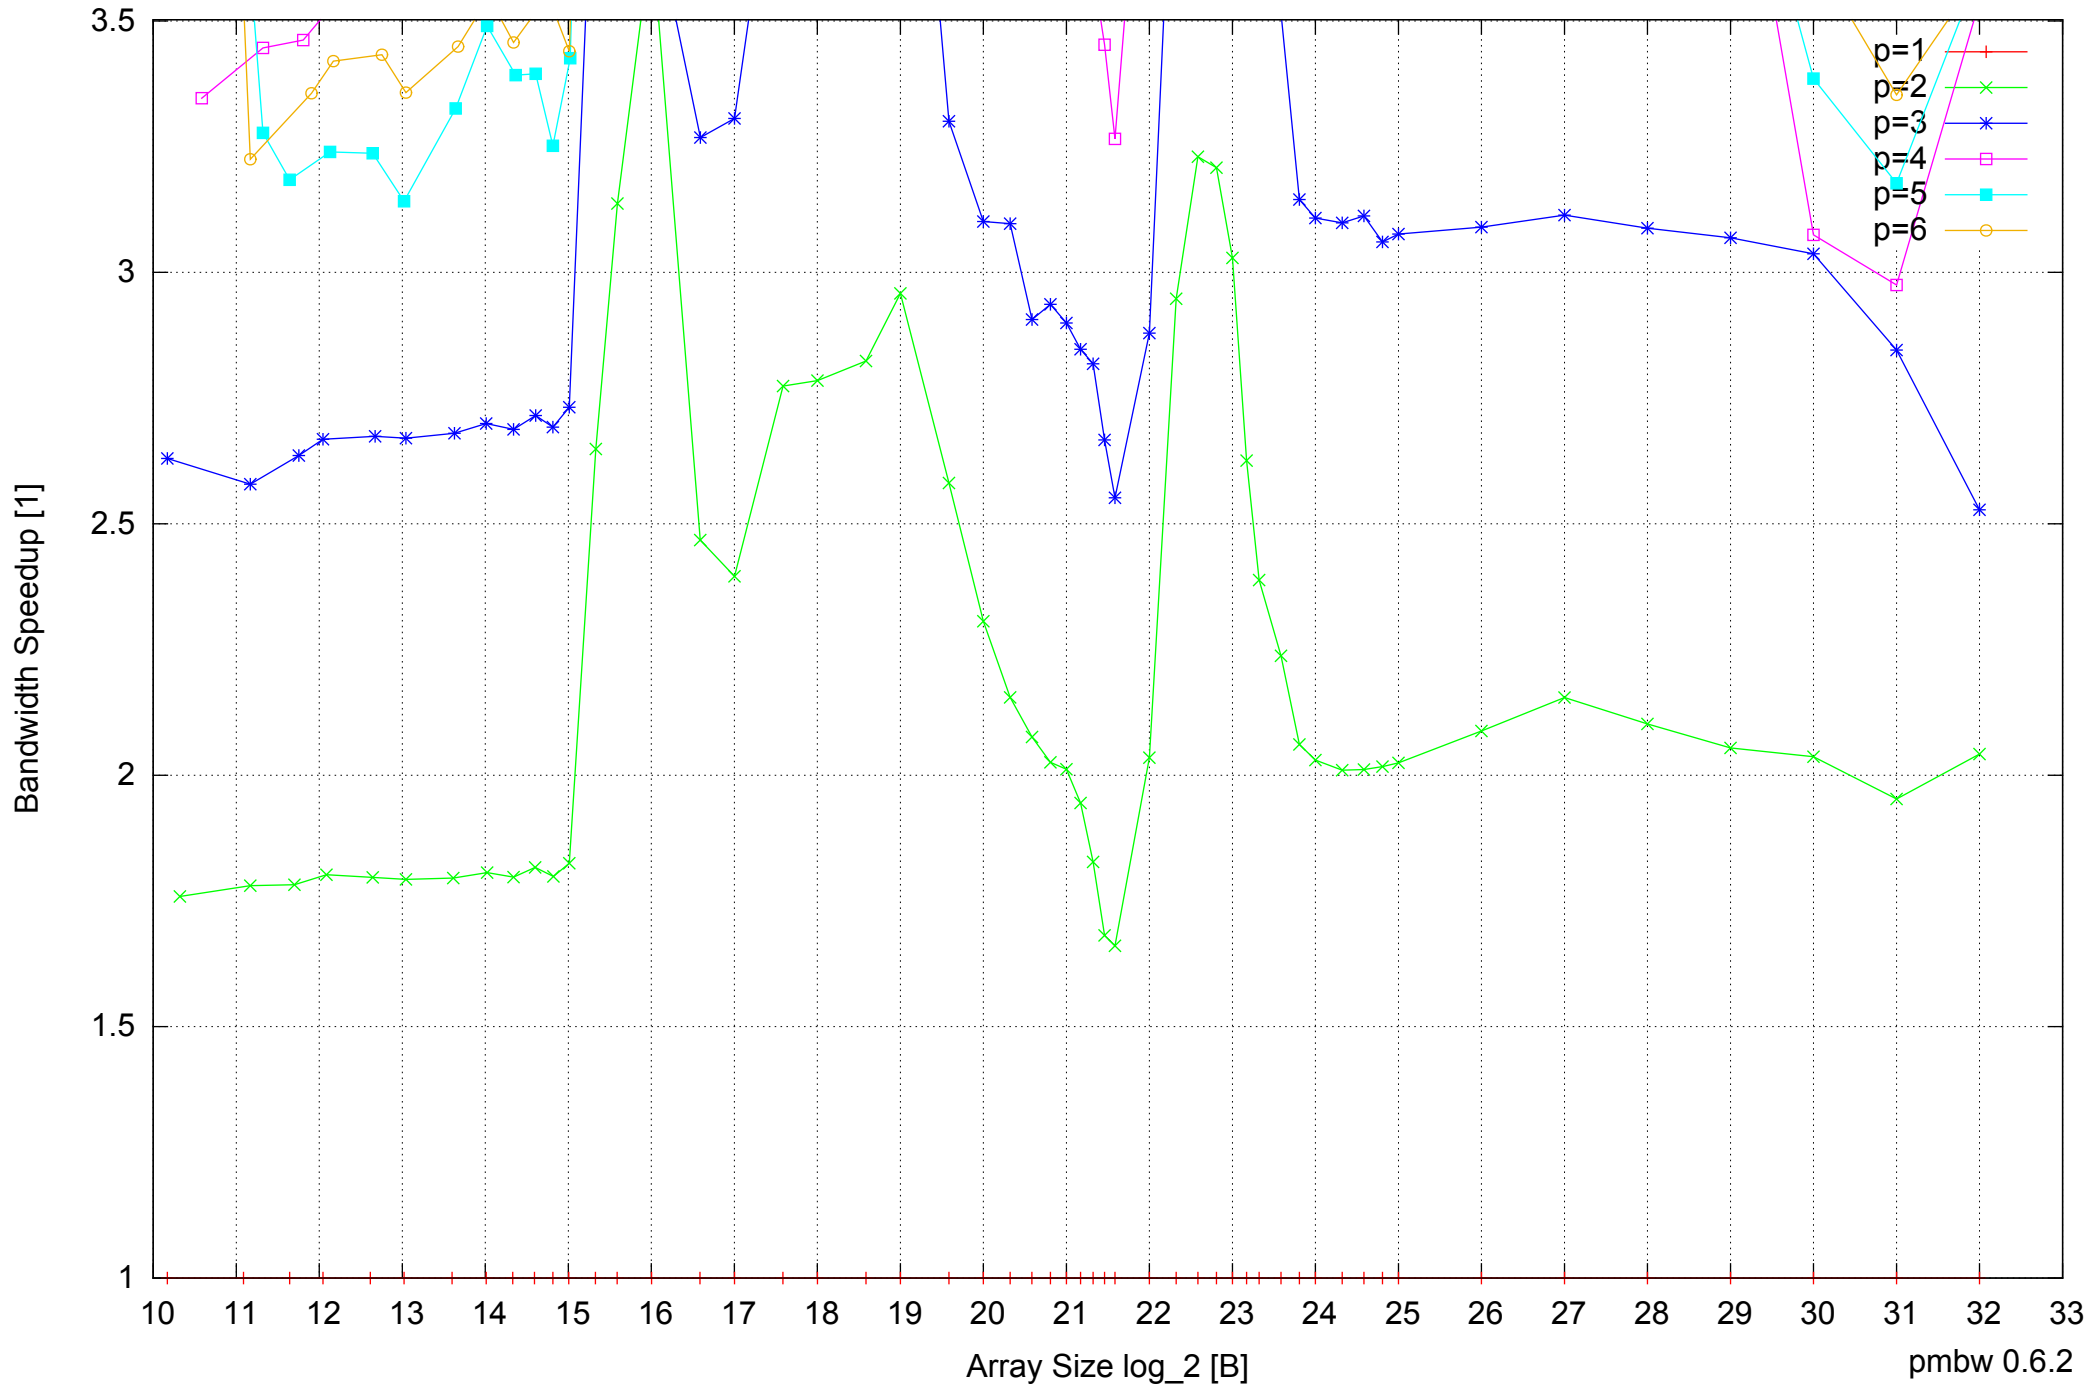

Intel Core i7-4500U 8GB - Speedup of Parallel Memory Bandwidth (enlarged) - PermRead64SimpleLoop