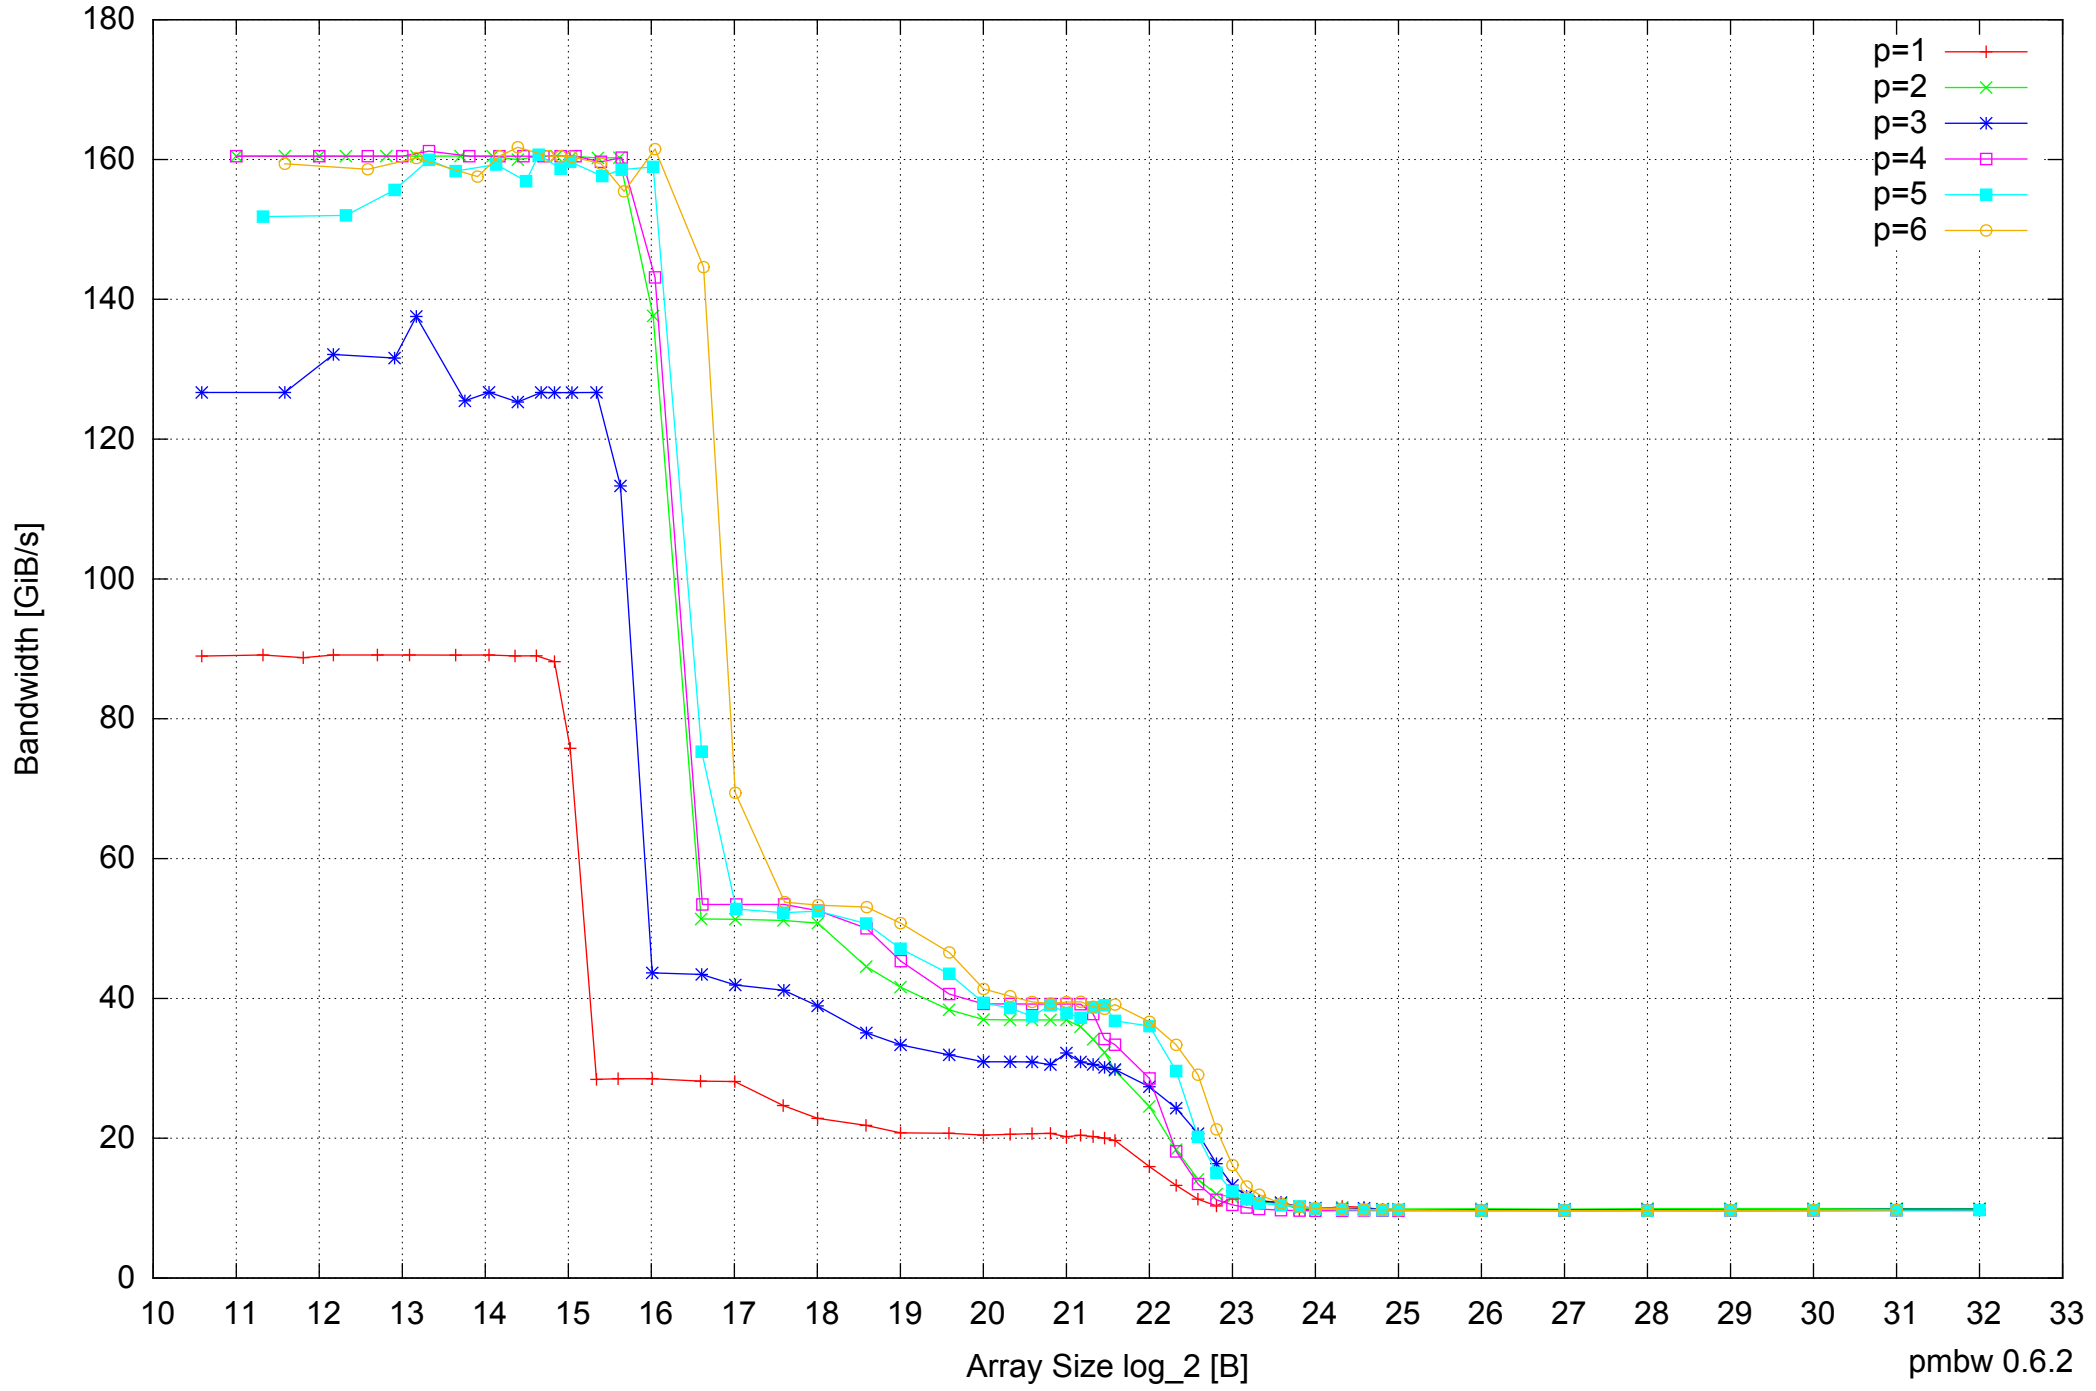

Intel Core i7-4500U 8GB - Parallel Memory Bandwidth - ScanWrite256PtrSimpleLoop

p=1  
p=2  
p=3  
p=4  
p=5  
p=6

Array Size log<sub>2</sub> [B] pmbw 0.6.2

Intel Core i7-4500U 8GB - Parallel Memory Access Time - ScanWrite256PtrSimpleLoop

Intel Core i7-4500U 8GB - Speedup of Parallel Memory Bandwidth - ScanWrite256PtrSimpleLoop

Intel Core i7-4500U 8GB - Speedup of Parallel Memory Bandwidth (enlarged) - ScanWrite256PtrSimpleLoop

Intel Core i7-4500U 8GB - Parallel Memory Bandwidth - ScanWrite256PtrUnrollLoop