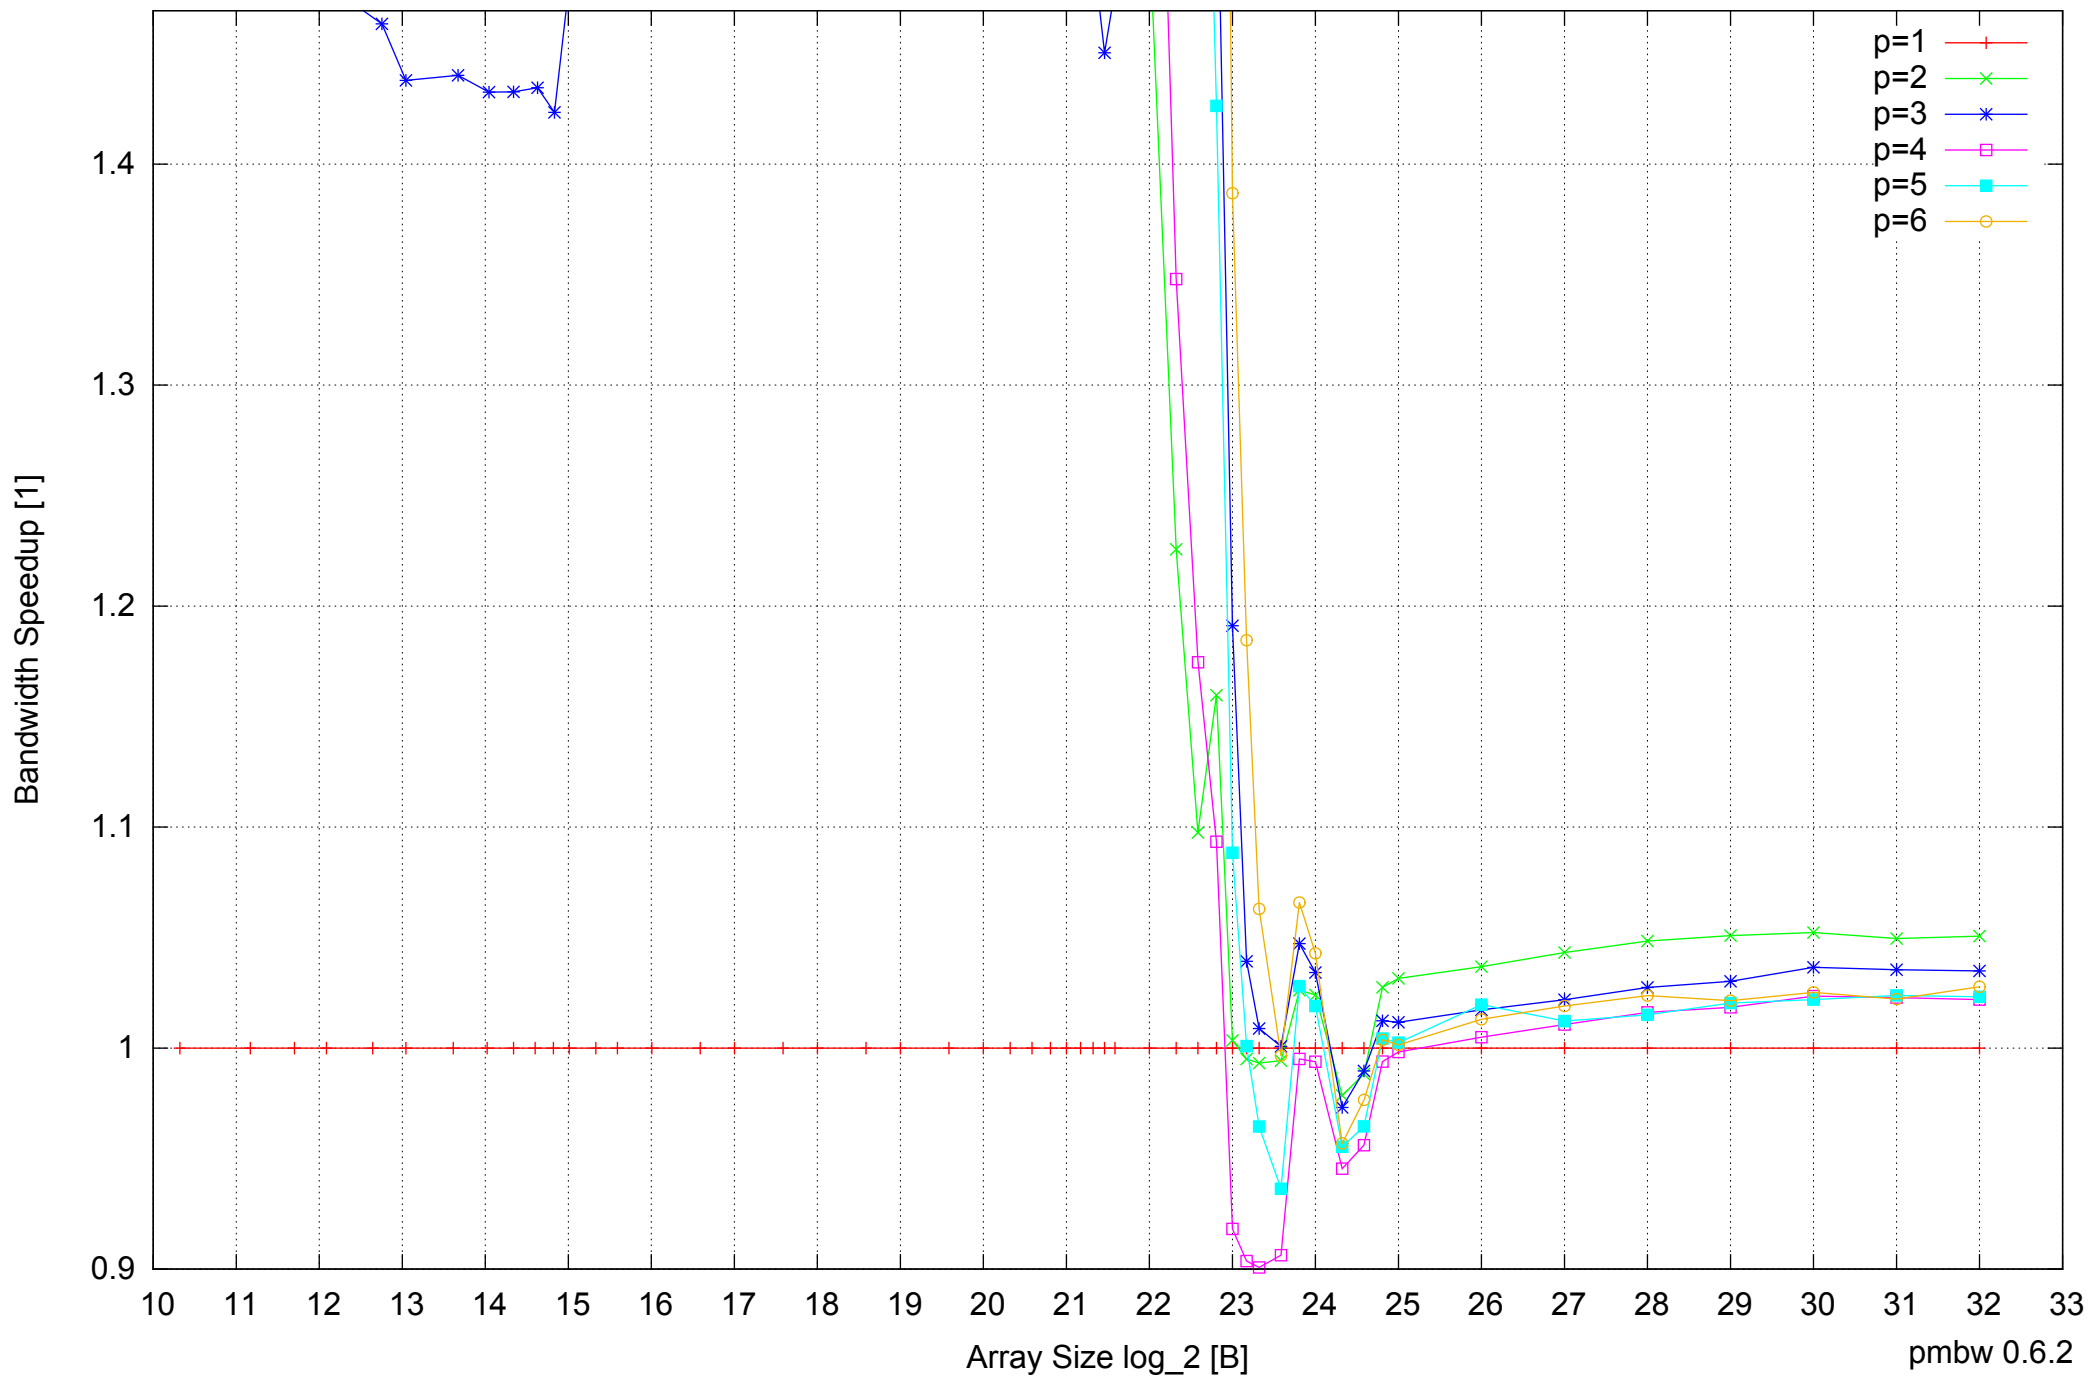

Intel Core i7-4500U 8GB - Speedup of Parallel Memory Bandwidth (enlarged) - ScanWrite128PtrSimpleLoop