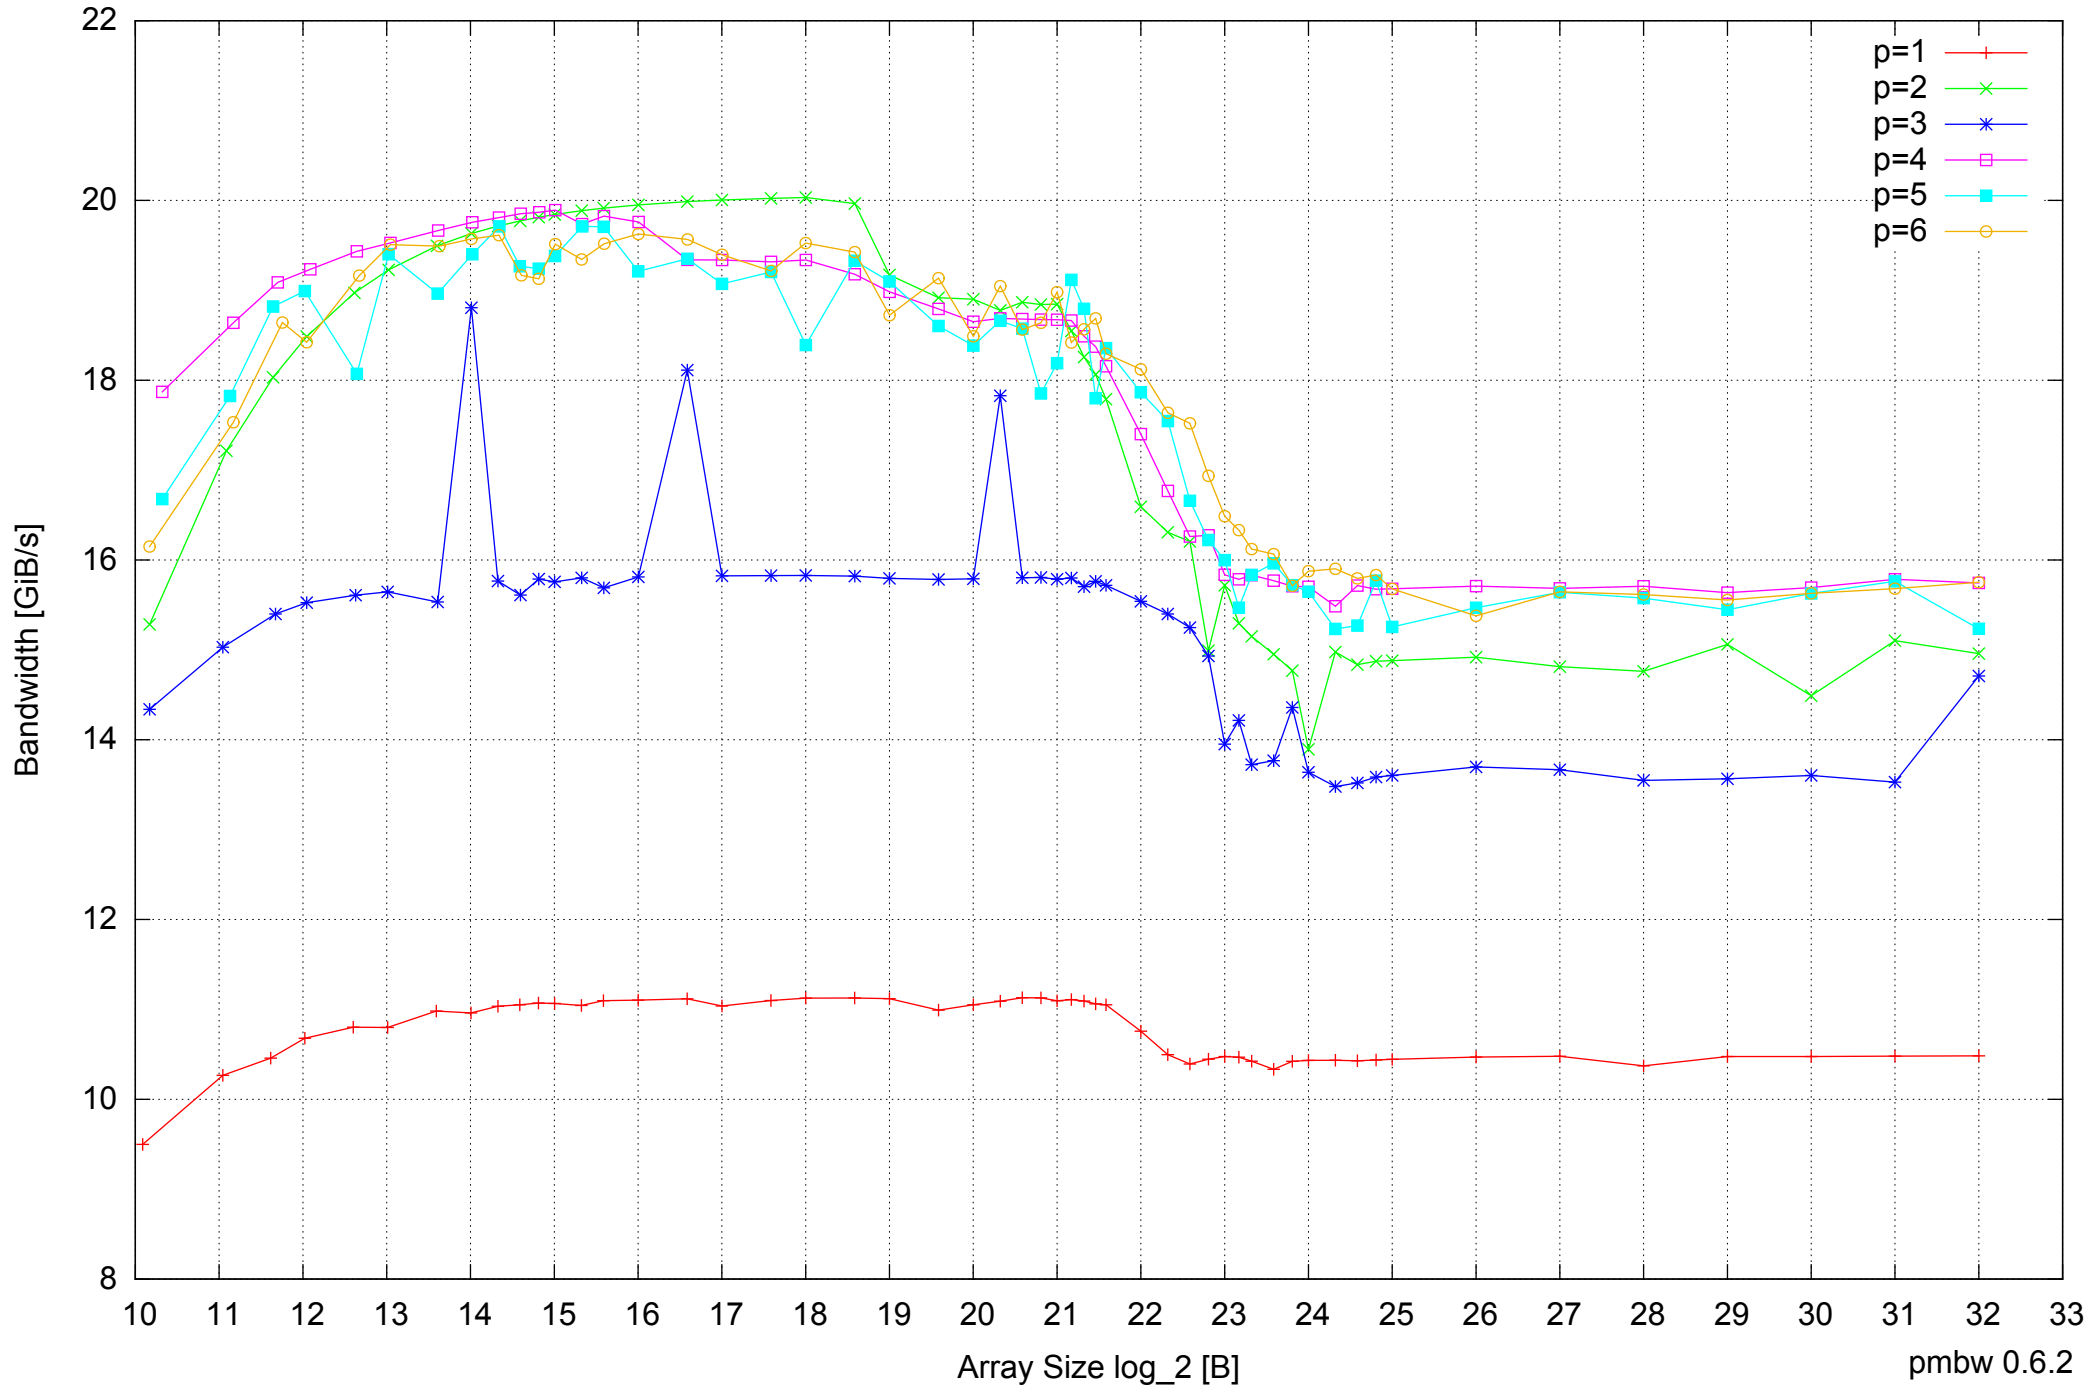

Intel Core i7-4500U 8GB - Parallel Memory Bandwidth - ScanRead32PtrSimpleLoop