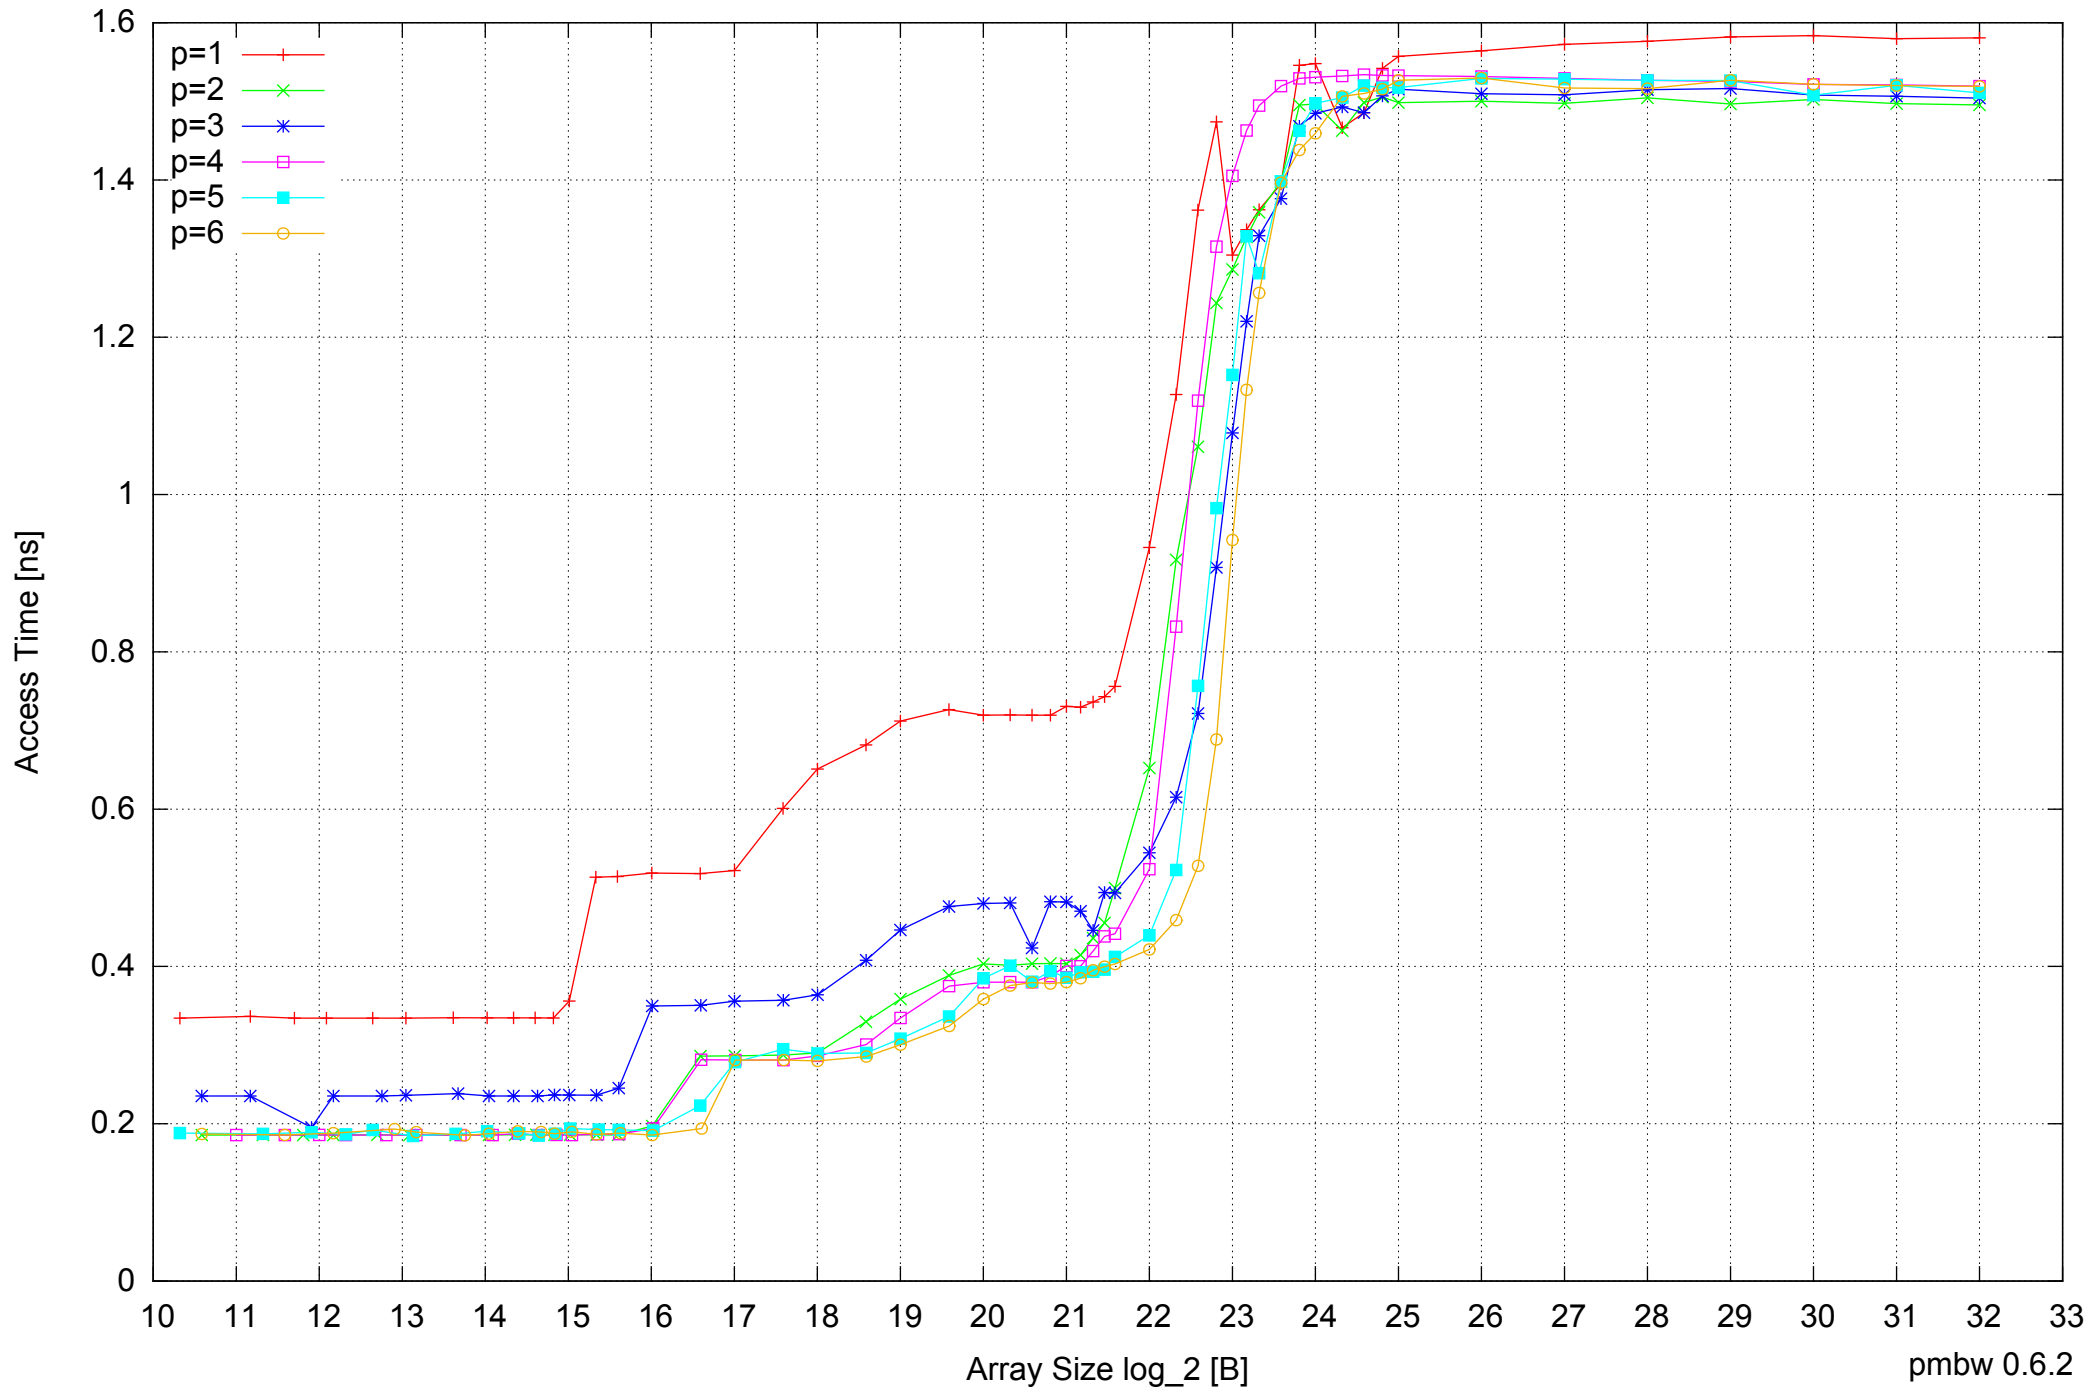

Intel Core i7-4500U 8GB - Parallel Memory Access Time - ScanWrite128PtrUnrollLoop