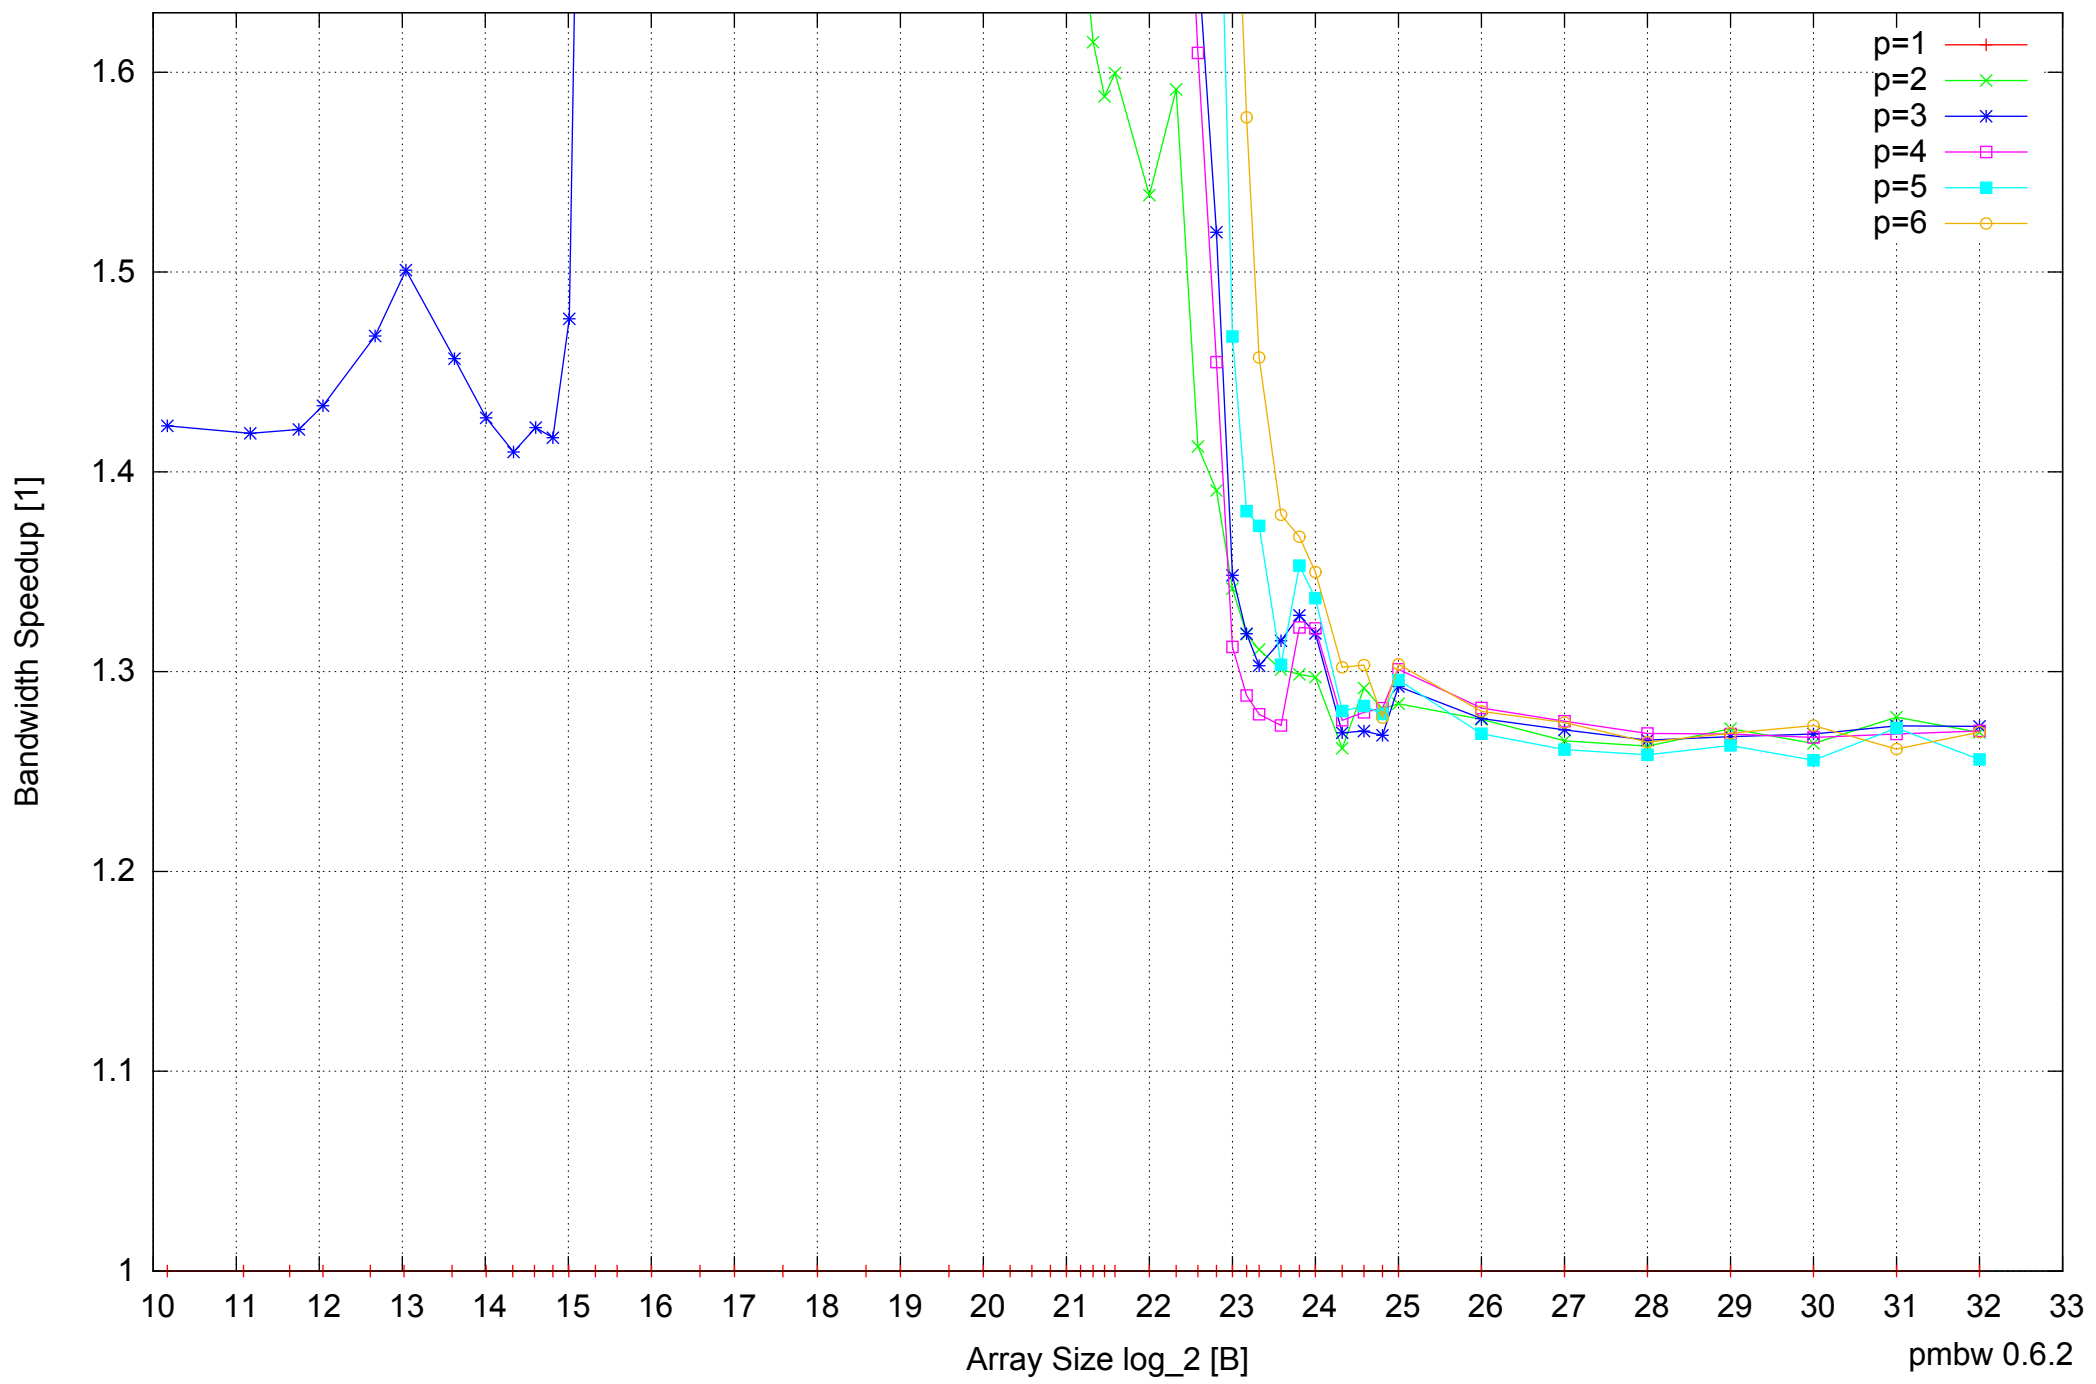

Intel Core i7-4500U 8GB - Speedup of Parallel Memory Bandwidth (enlarged) - ScanRead64PtrUnrollLoop