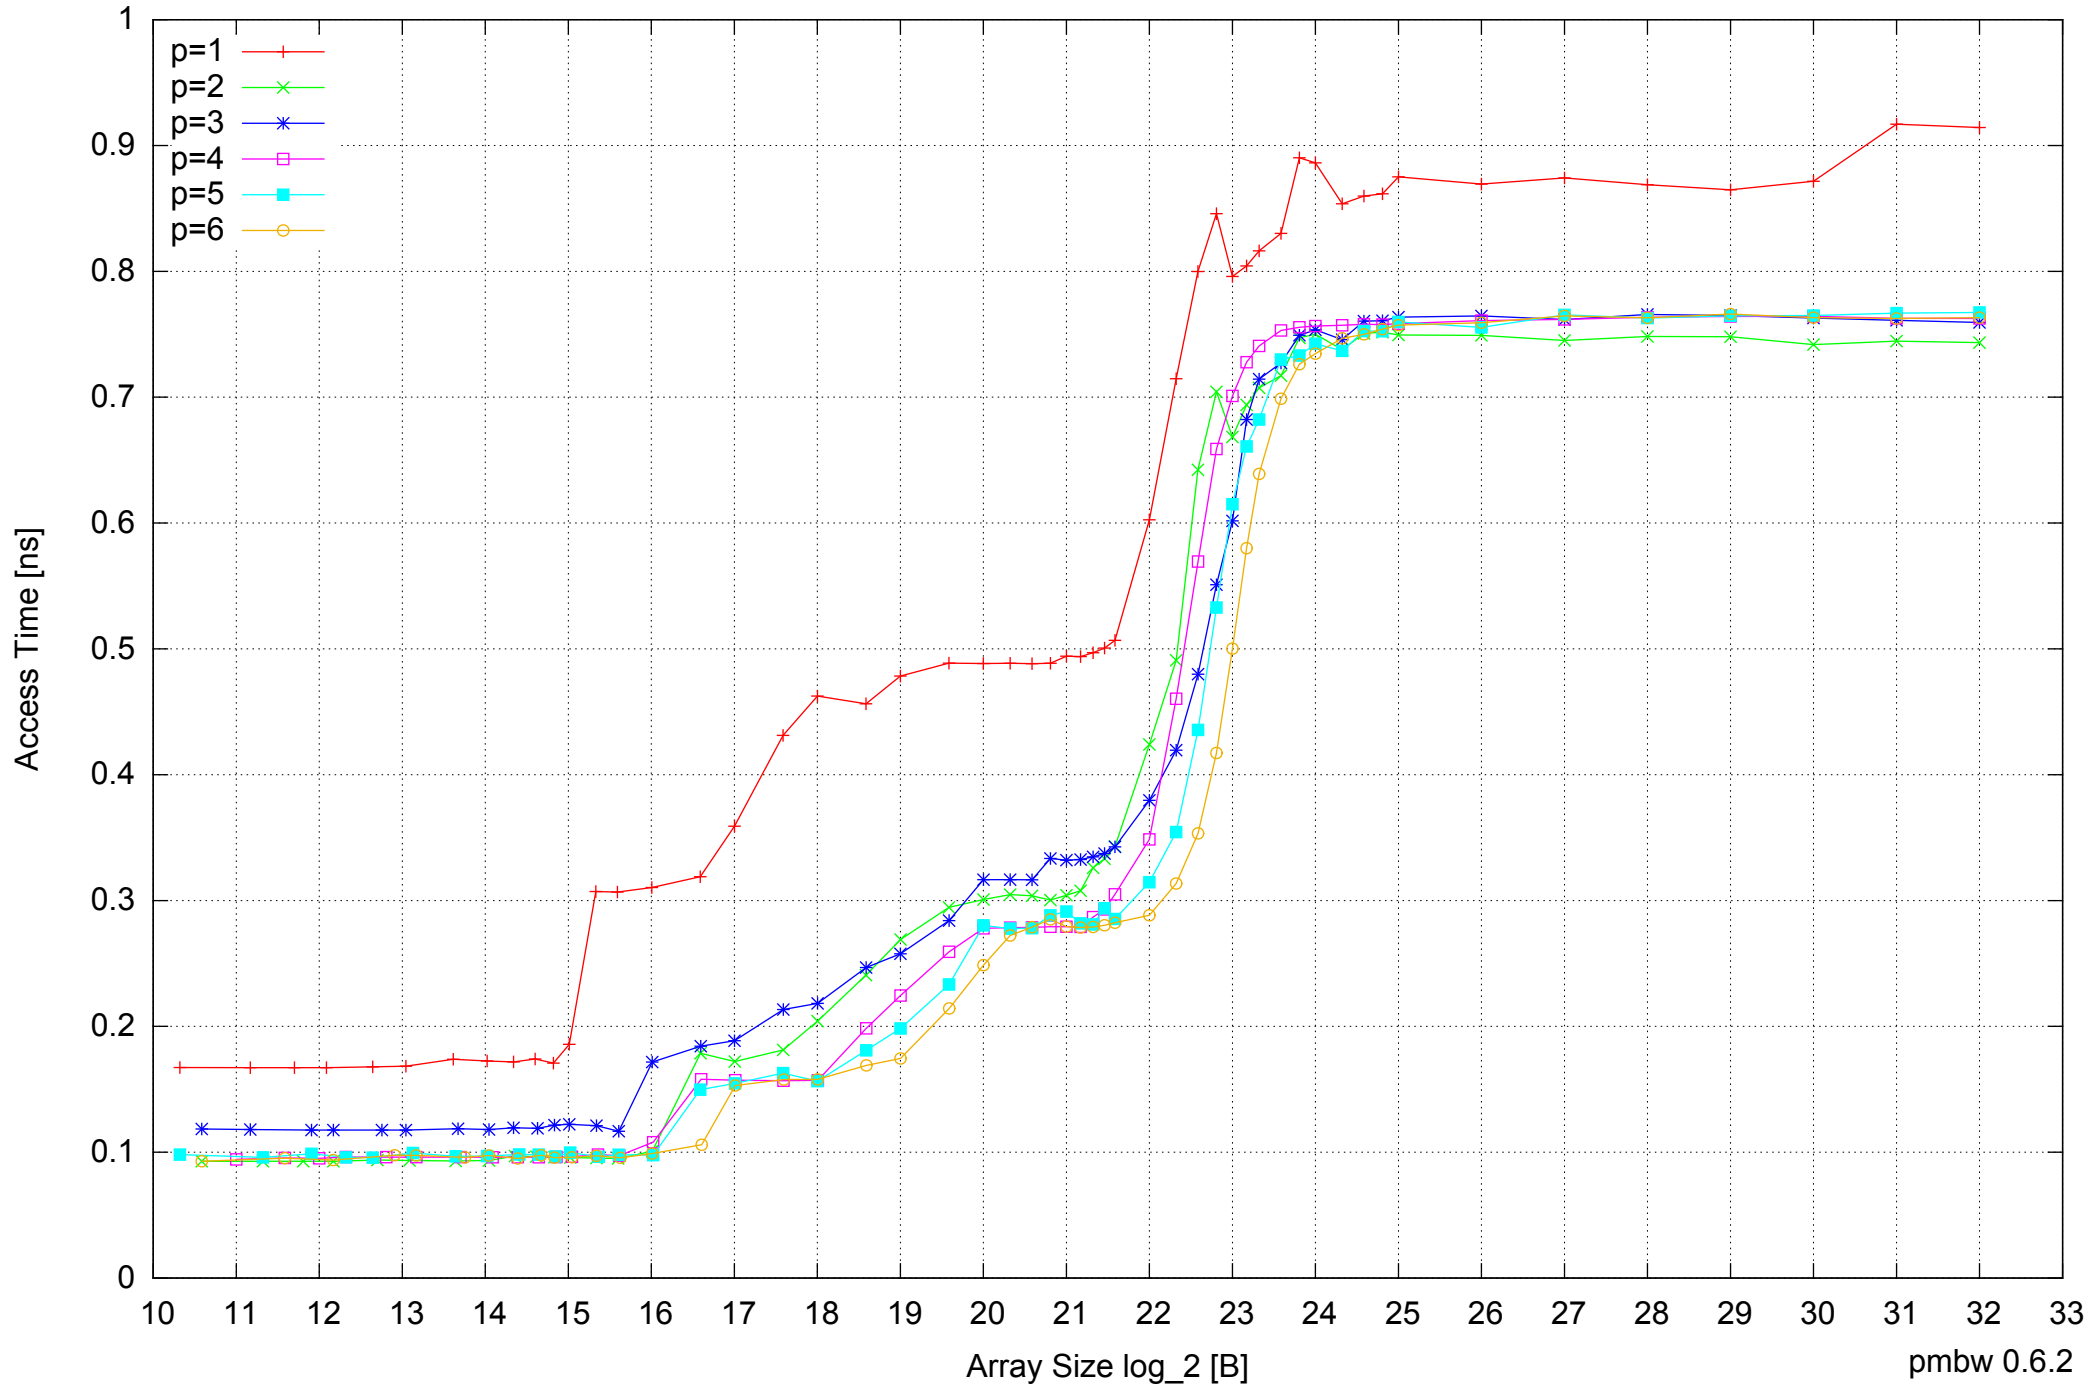

Intel Core i7-4500U 8GB - Parallel Memory Access Time - ScanRead128PtrUnrollLoop