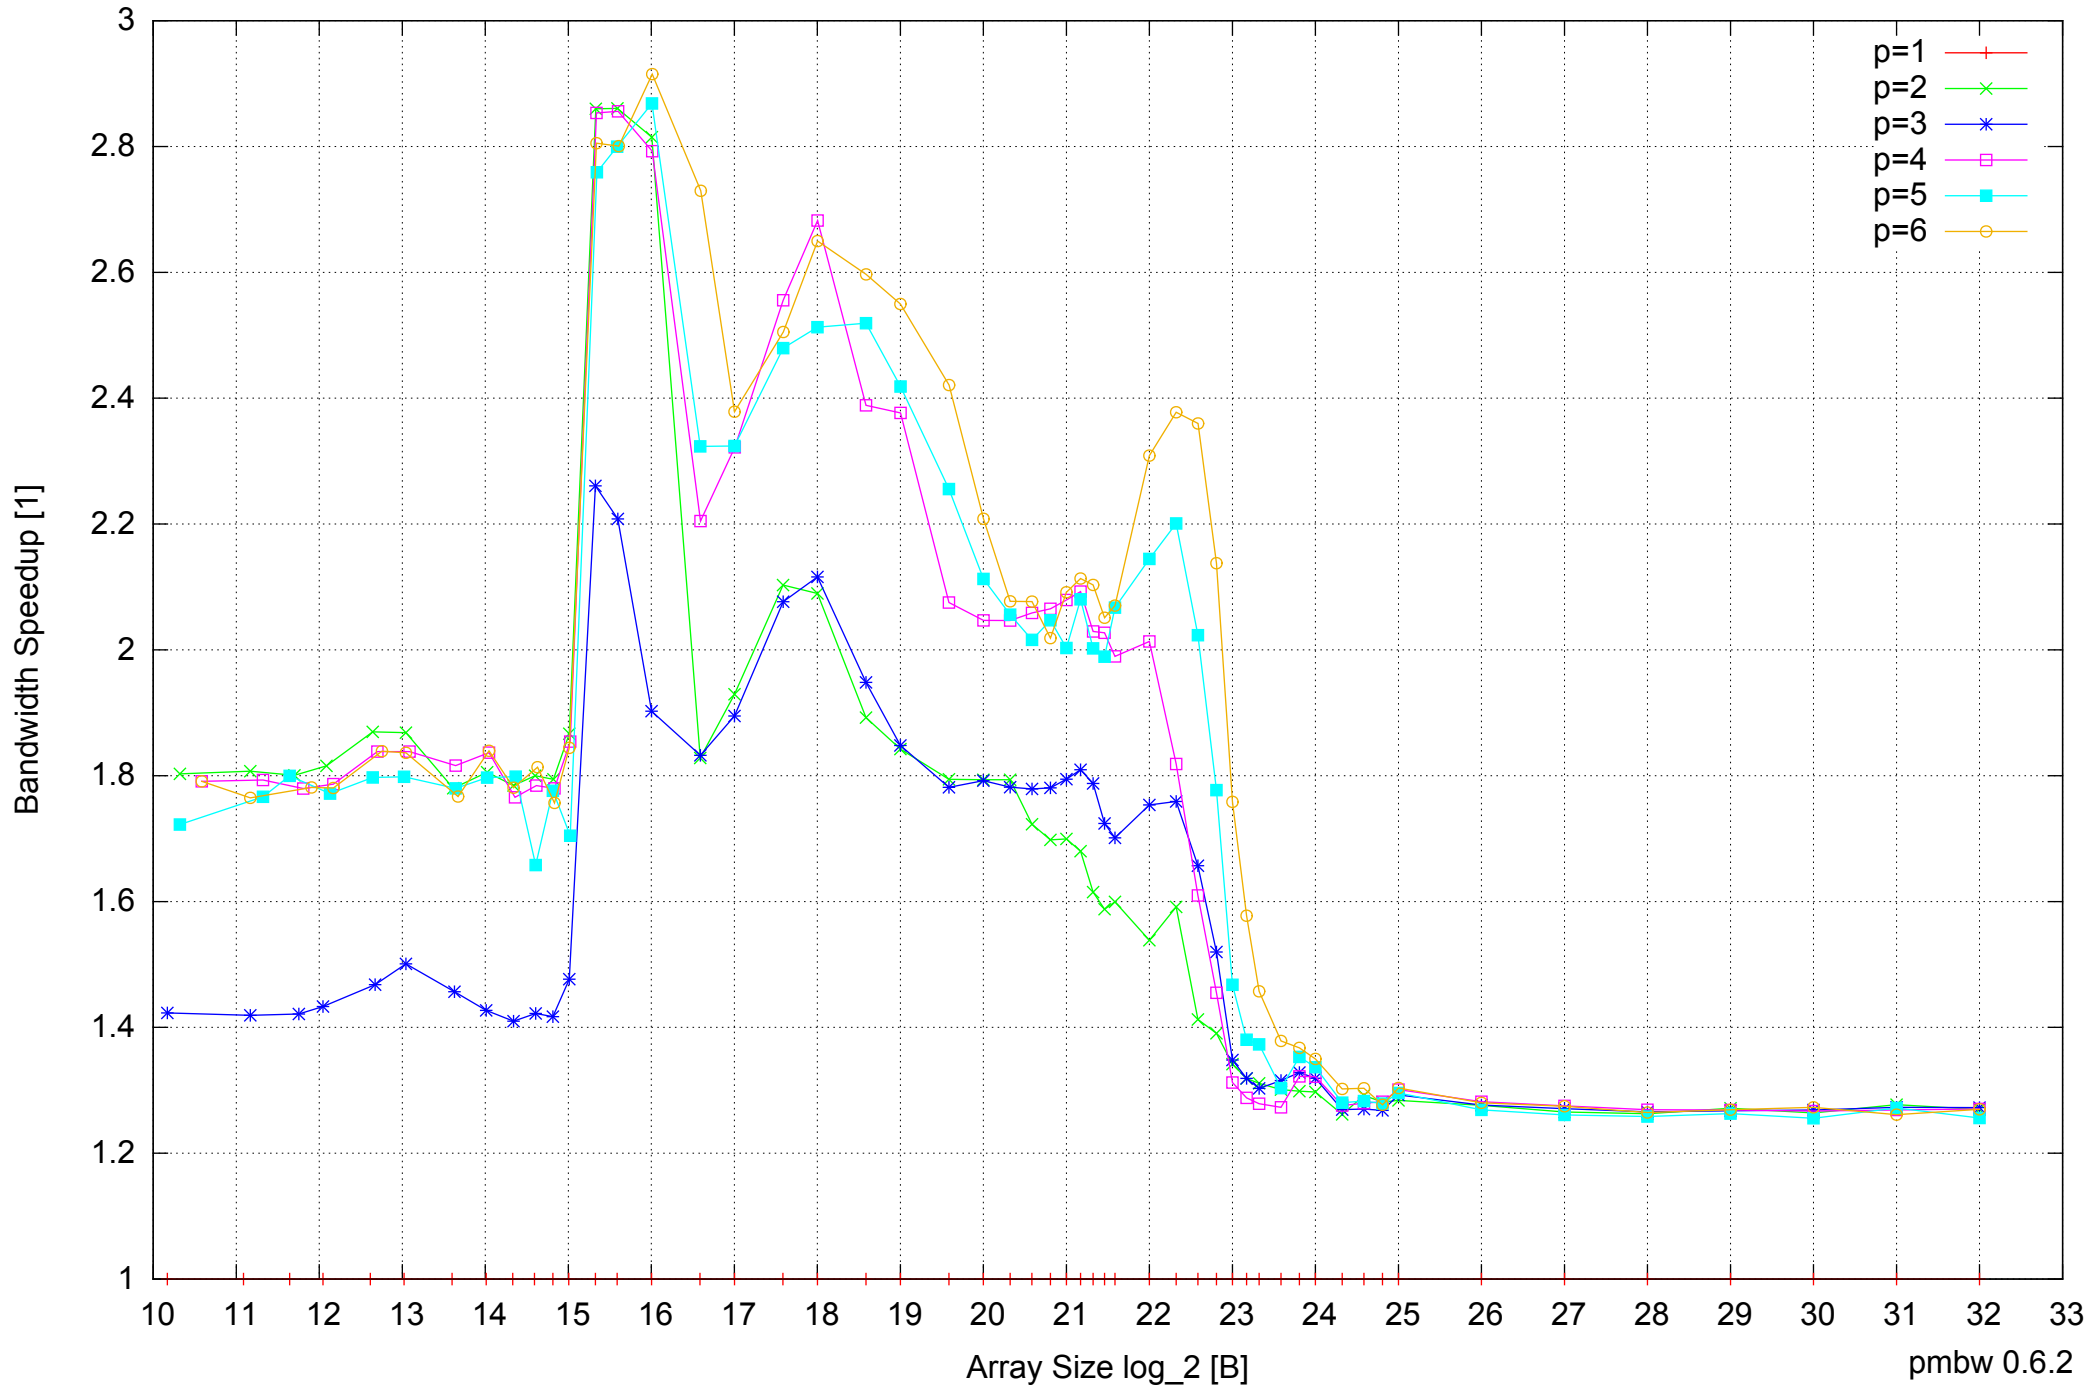

Intel Core i7-4500U 8GB - Speedup of Parallel Memory Bandwidth - ScanRead64PtrUnrollLoop