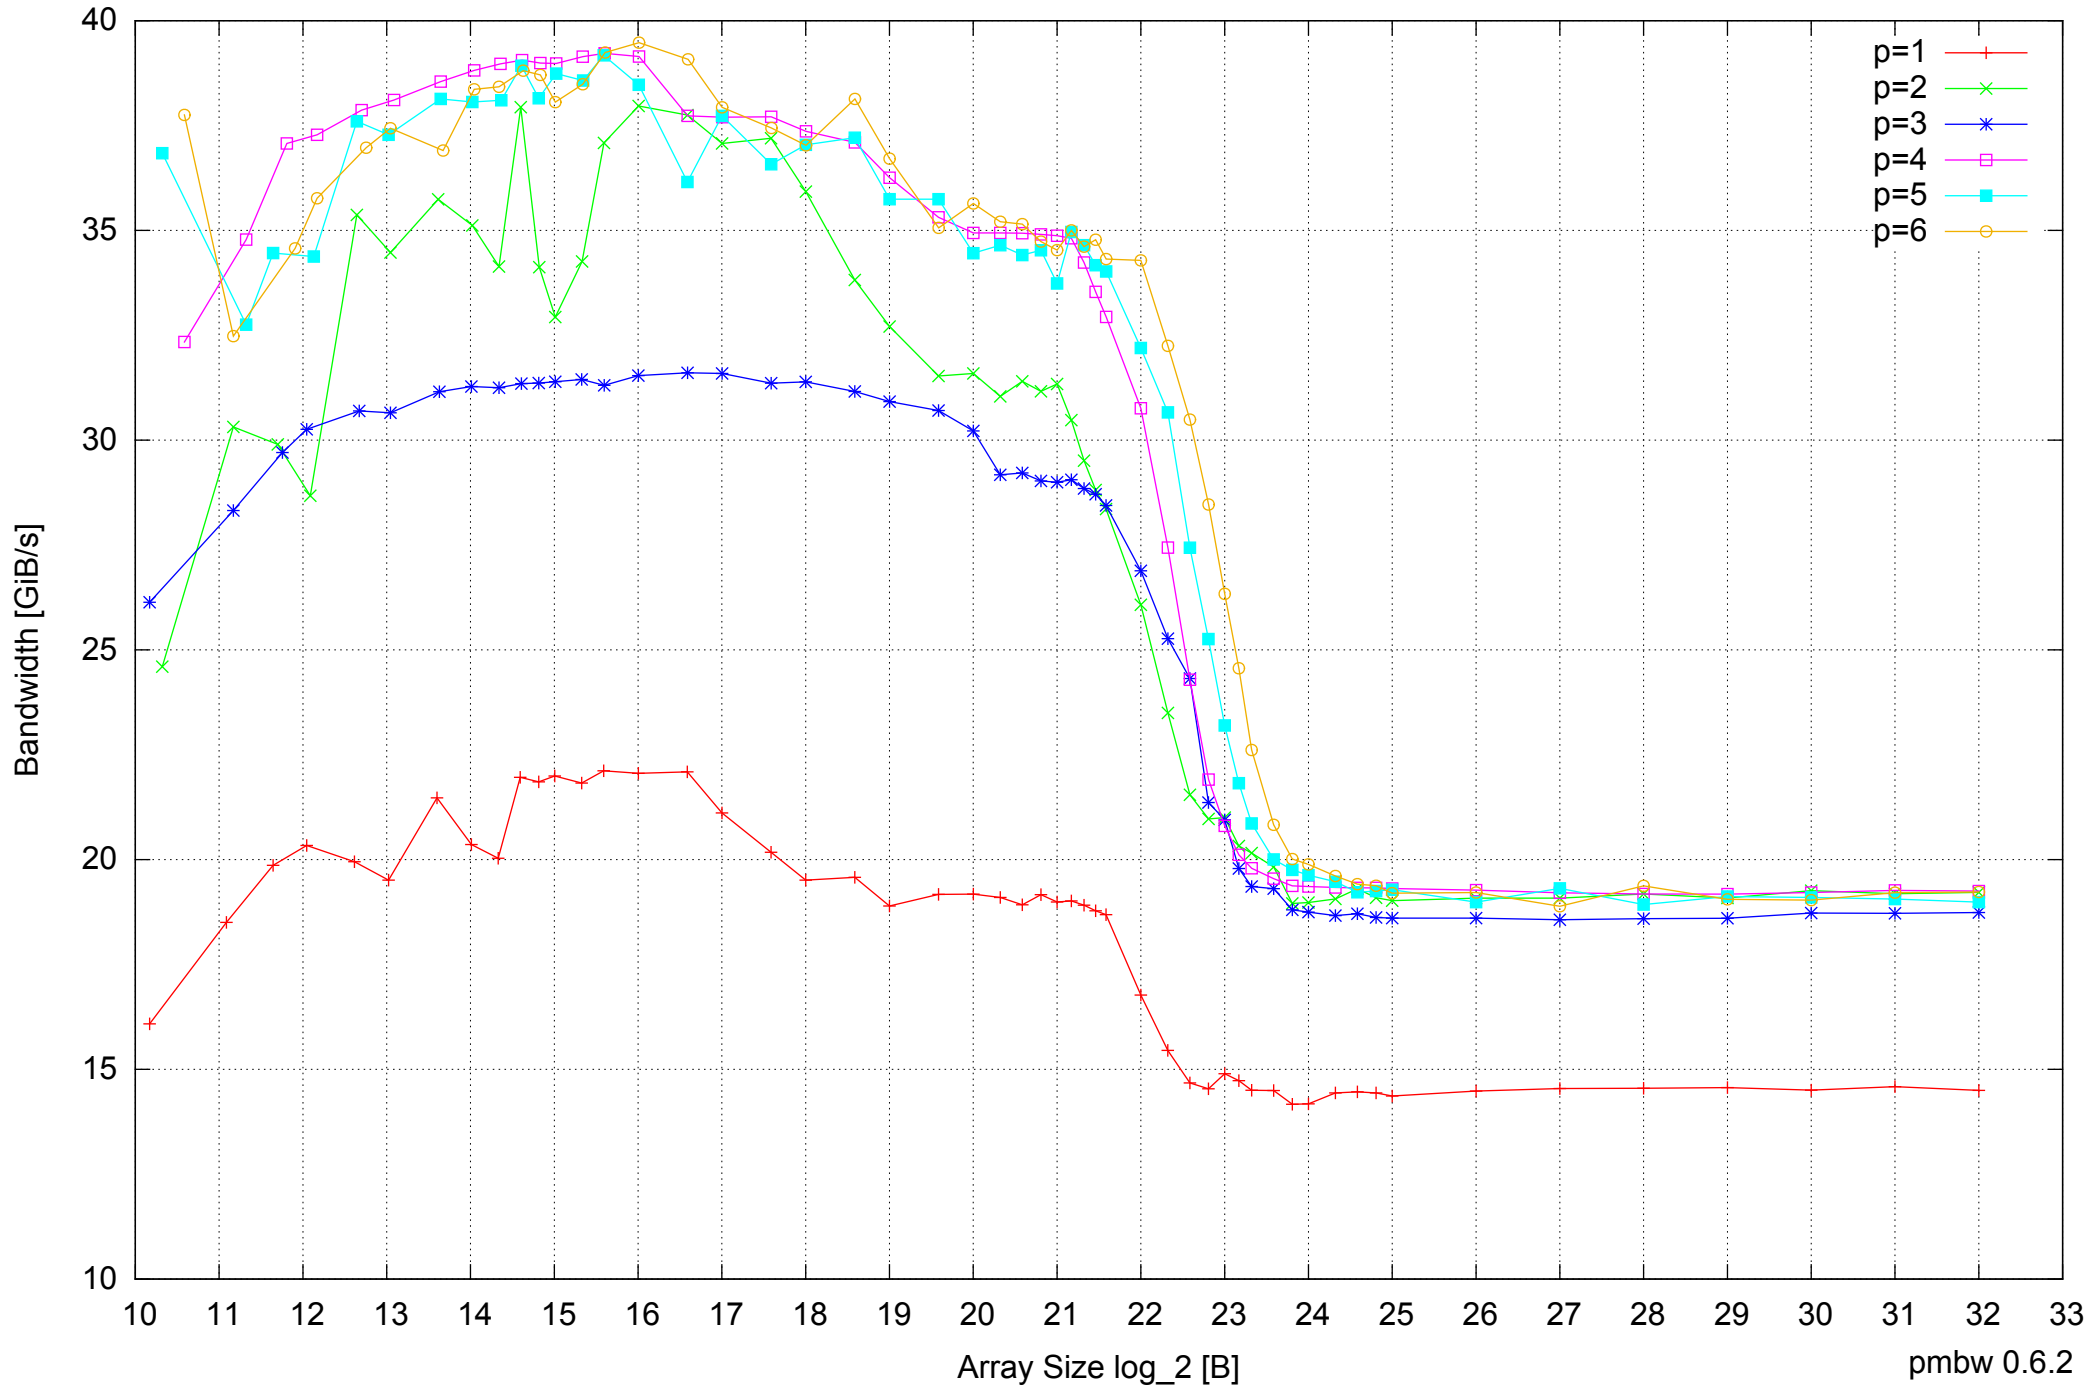

Intel Core i7-4500U 8GB - Parallel Memory Bandwidth - ScanRead64IndexSimpleLoop