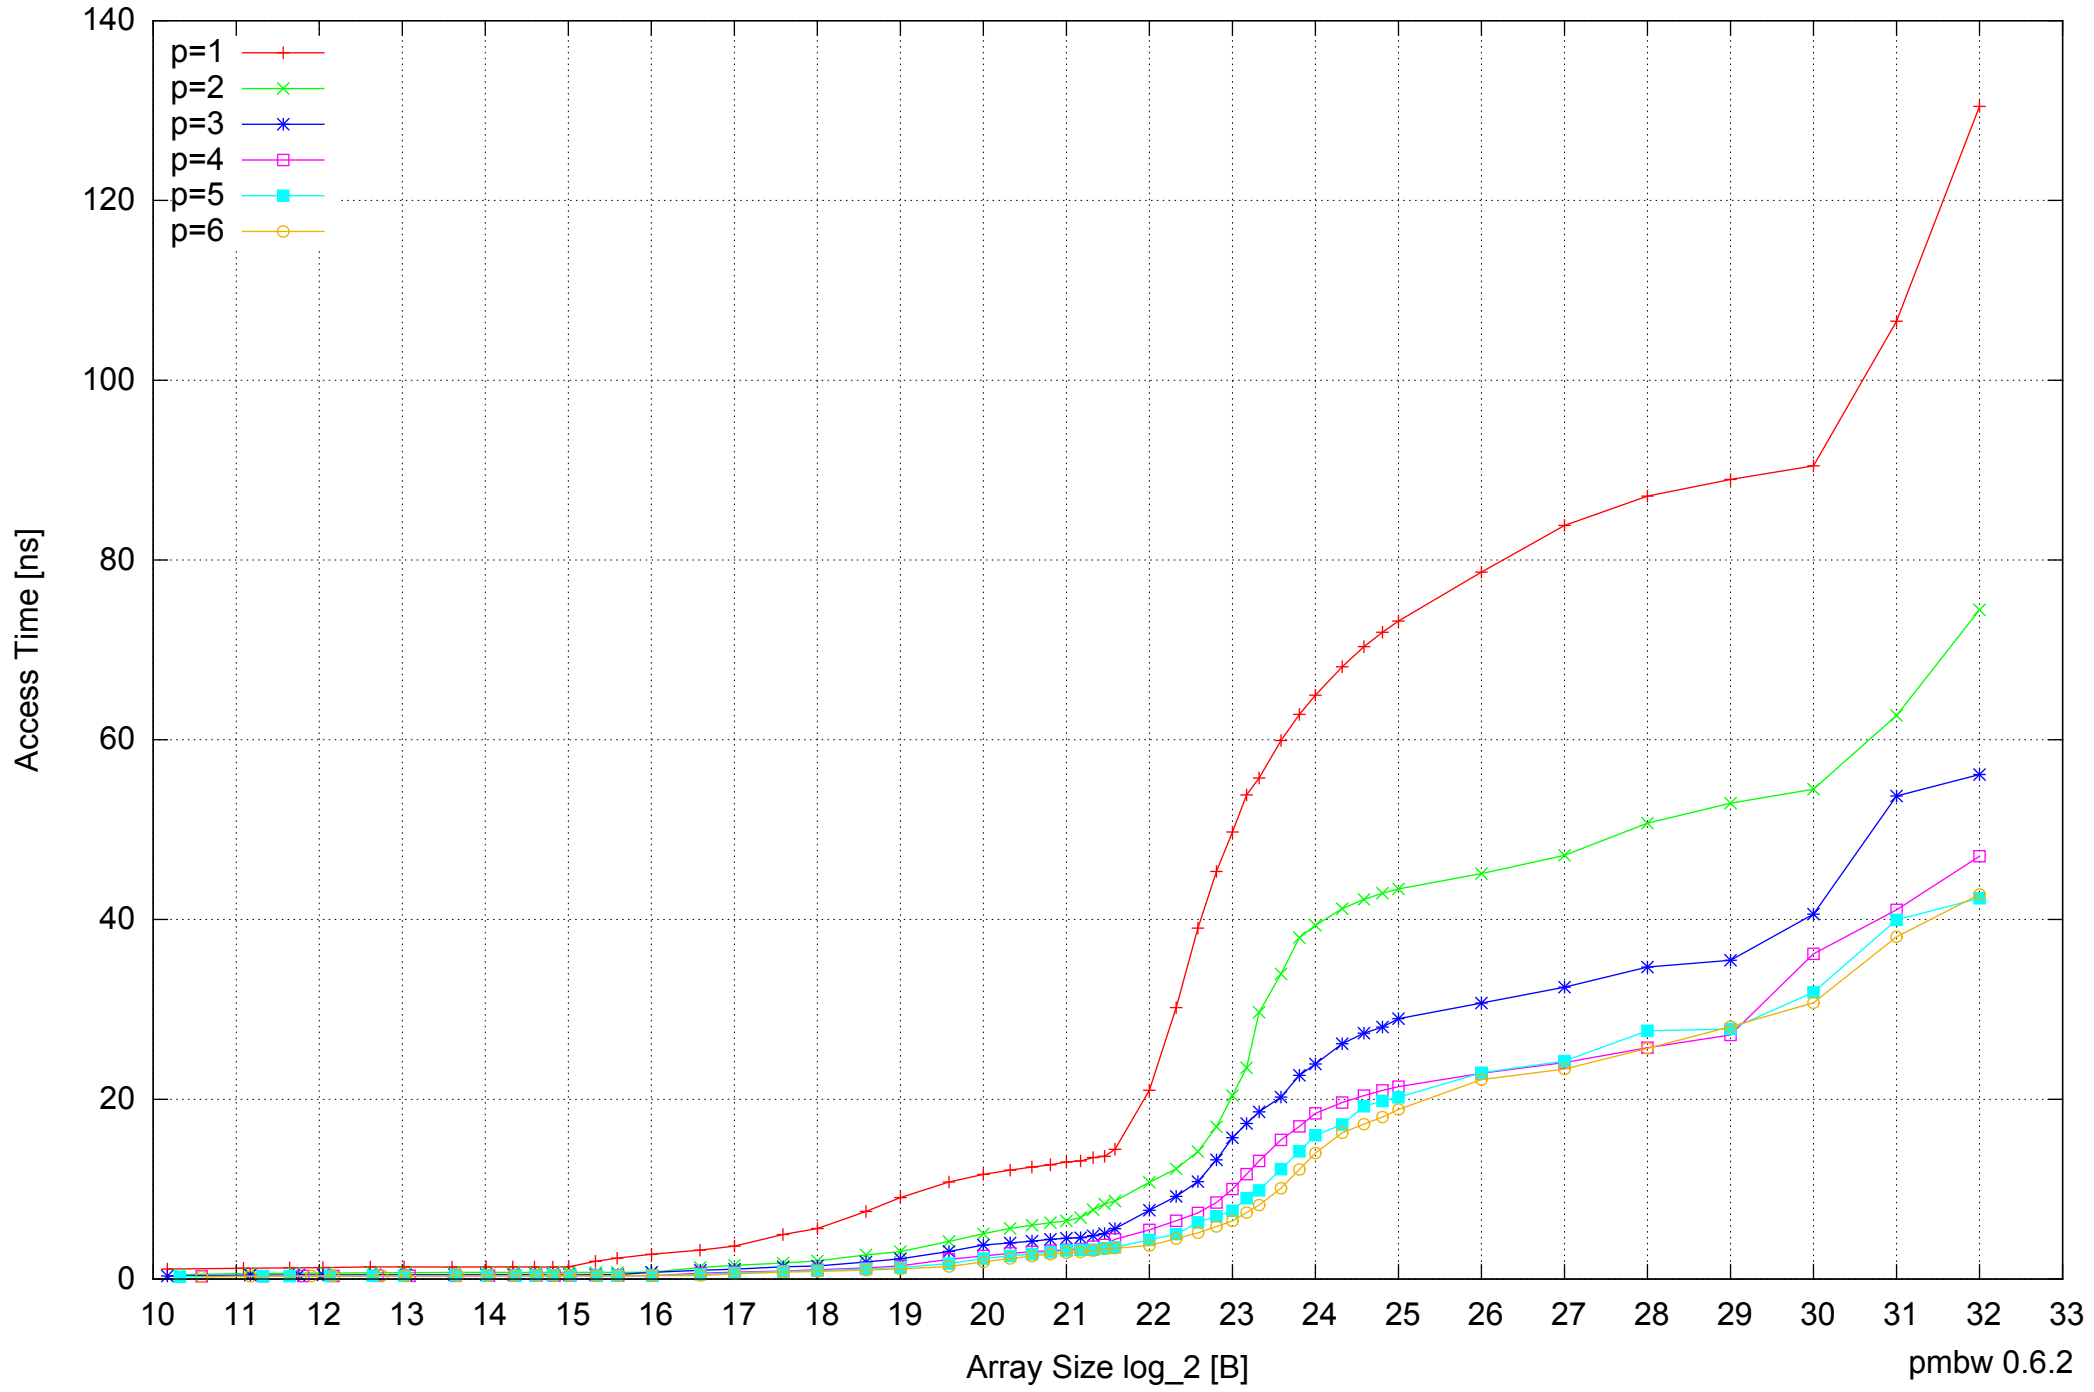

Intel Core i7-4500U 8GB - One Thread Memory Bandwidth

Intel Core i7-4500U 8GB - One Thread Memory Latency (Access Time)

Intel Core i7-4500U 8GB - One Thread Memory Latency (excluding Permutation)

Intel Core i7-4500U 8GB - One Thread Memory Bandwidth (only 64-bit Reads)

Intel Core i7-4500U 8GB - Speedup of Parallel Memory Bandwidth (enlarged) - PermRead64SimpleLoop

Intel Core i7-4500U 8GB - Parallel Memory Bandwidth - PermRead64UnrollLoop

Intel Core i7-4500U 8GB - Parallel Memory Access Time - PermRead64UnrollLoop