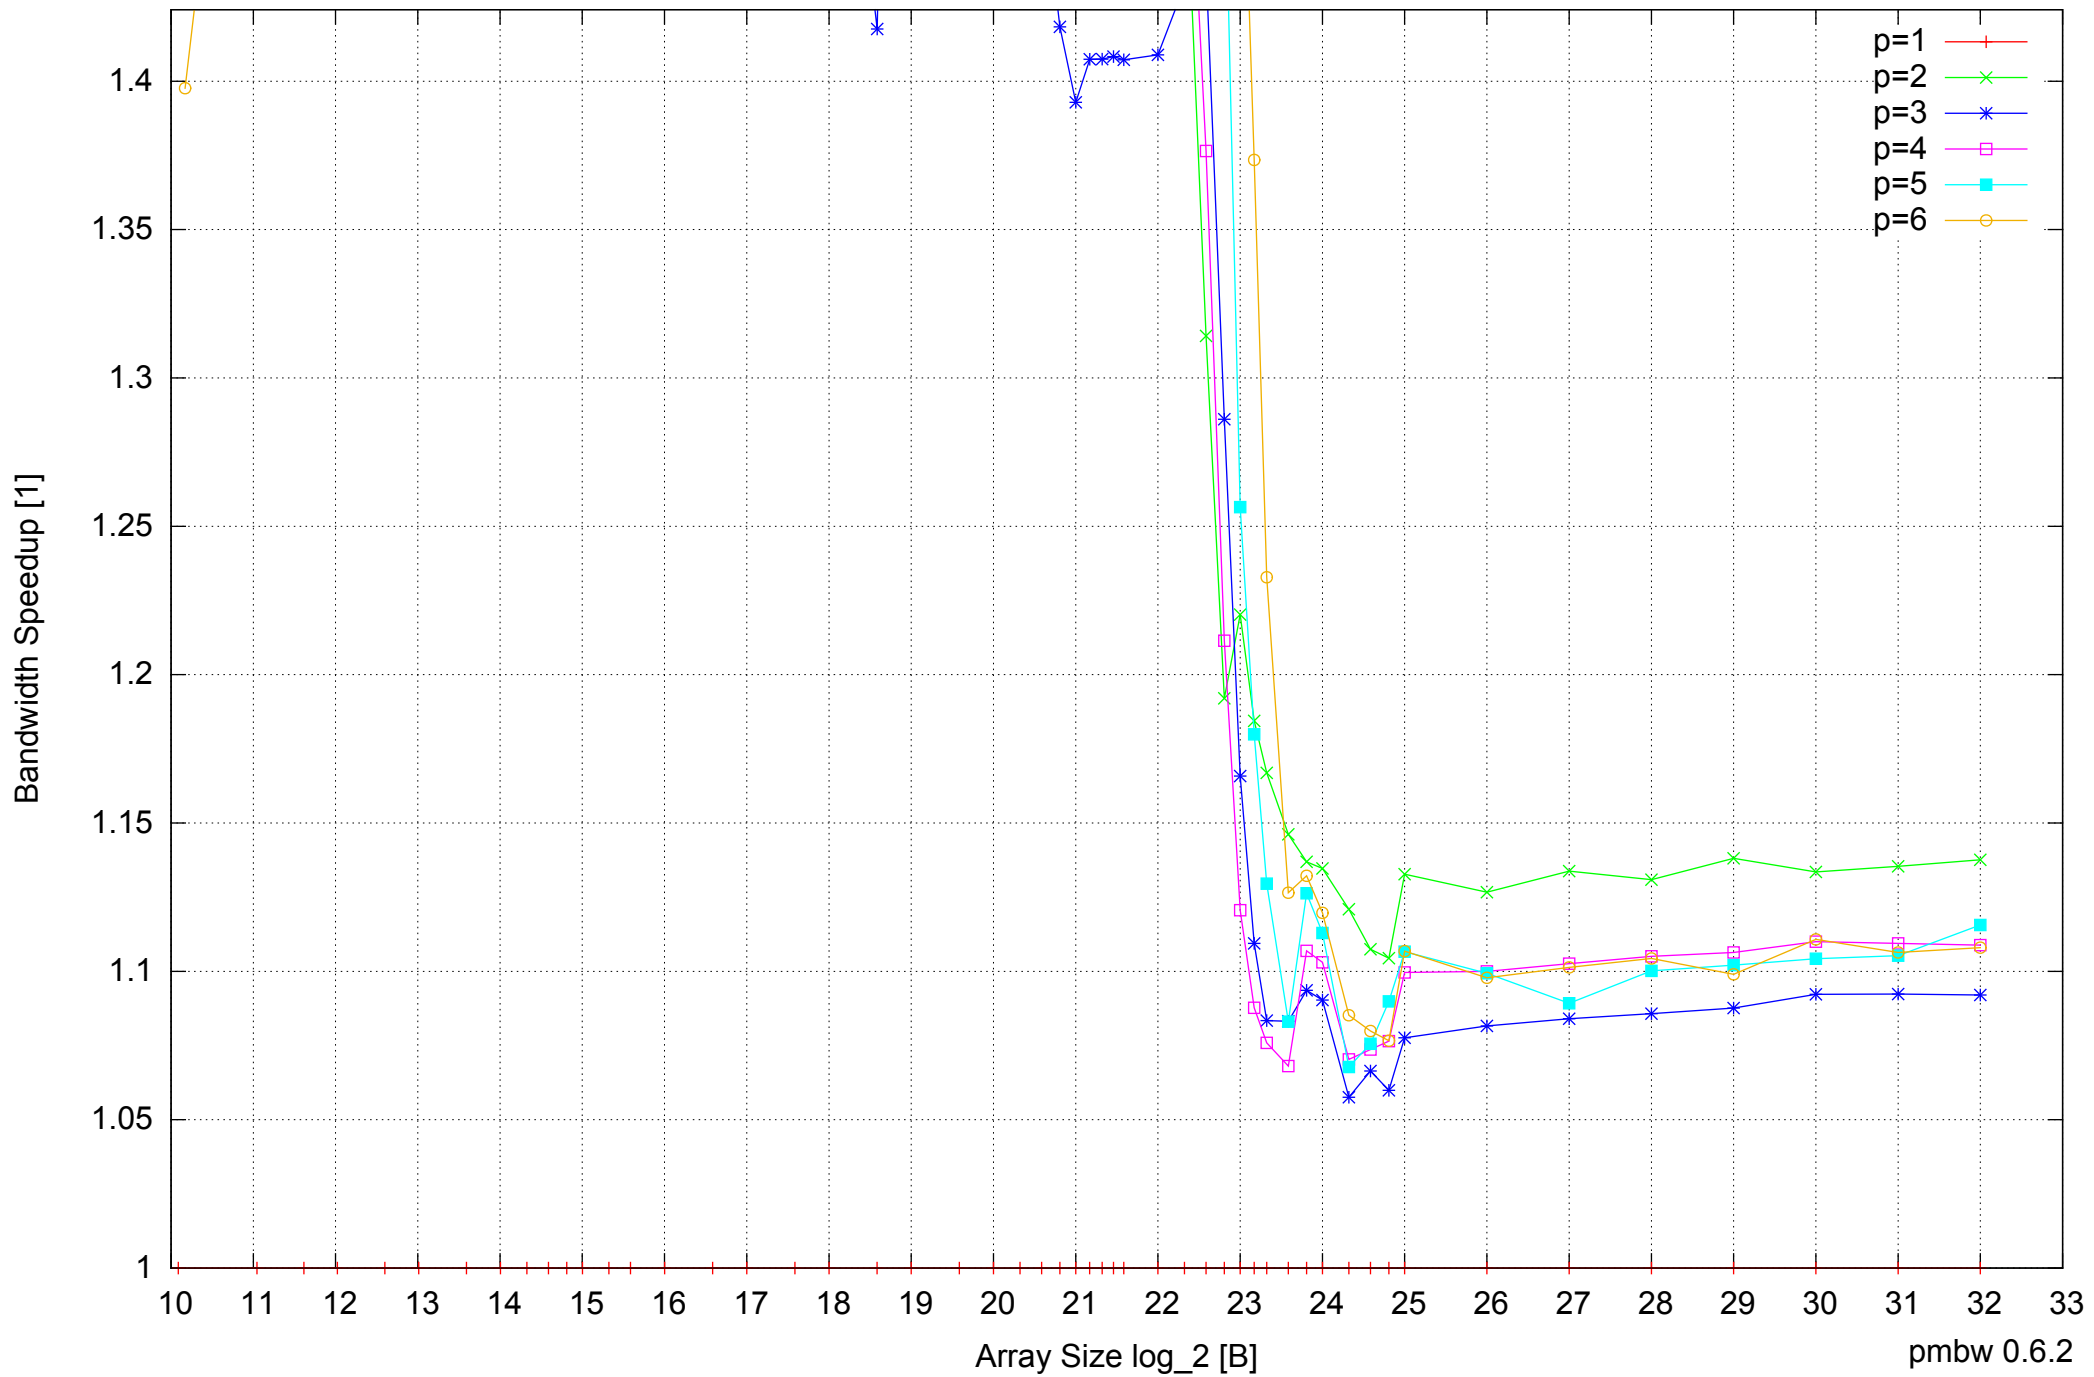

Intel Core i7-4500U 8GB - Speedup of Parallel Memory Bandwidth - ScanRead64IndexUnrollLoop

Intel Core i7-4500U 8GB - Speedup of Parallel Memory Bandwidth (enlarged) - ScanRead64IndexUnrollLoop

Intel Core i7-4500U 8GB - Parallel Memory Bandwidth - ScanWrite32PtrSimpleLoop

Intel Core i7-4500U 8GB - Parallel Memory Access Time - ScanWrite32PtrSimpleLoop

Intel Core i7-4500U 8GB - Speedup of Parallel Memory Bandwidth - ScanWrite32PtrSimpleLoop

Intel Core i7-4500U 8GB - Speedup of Parallel Memory Bandwidth (enlarged) - ScanWrite32PtrSimpleLoop