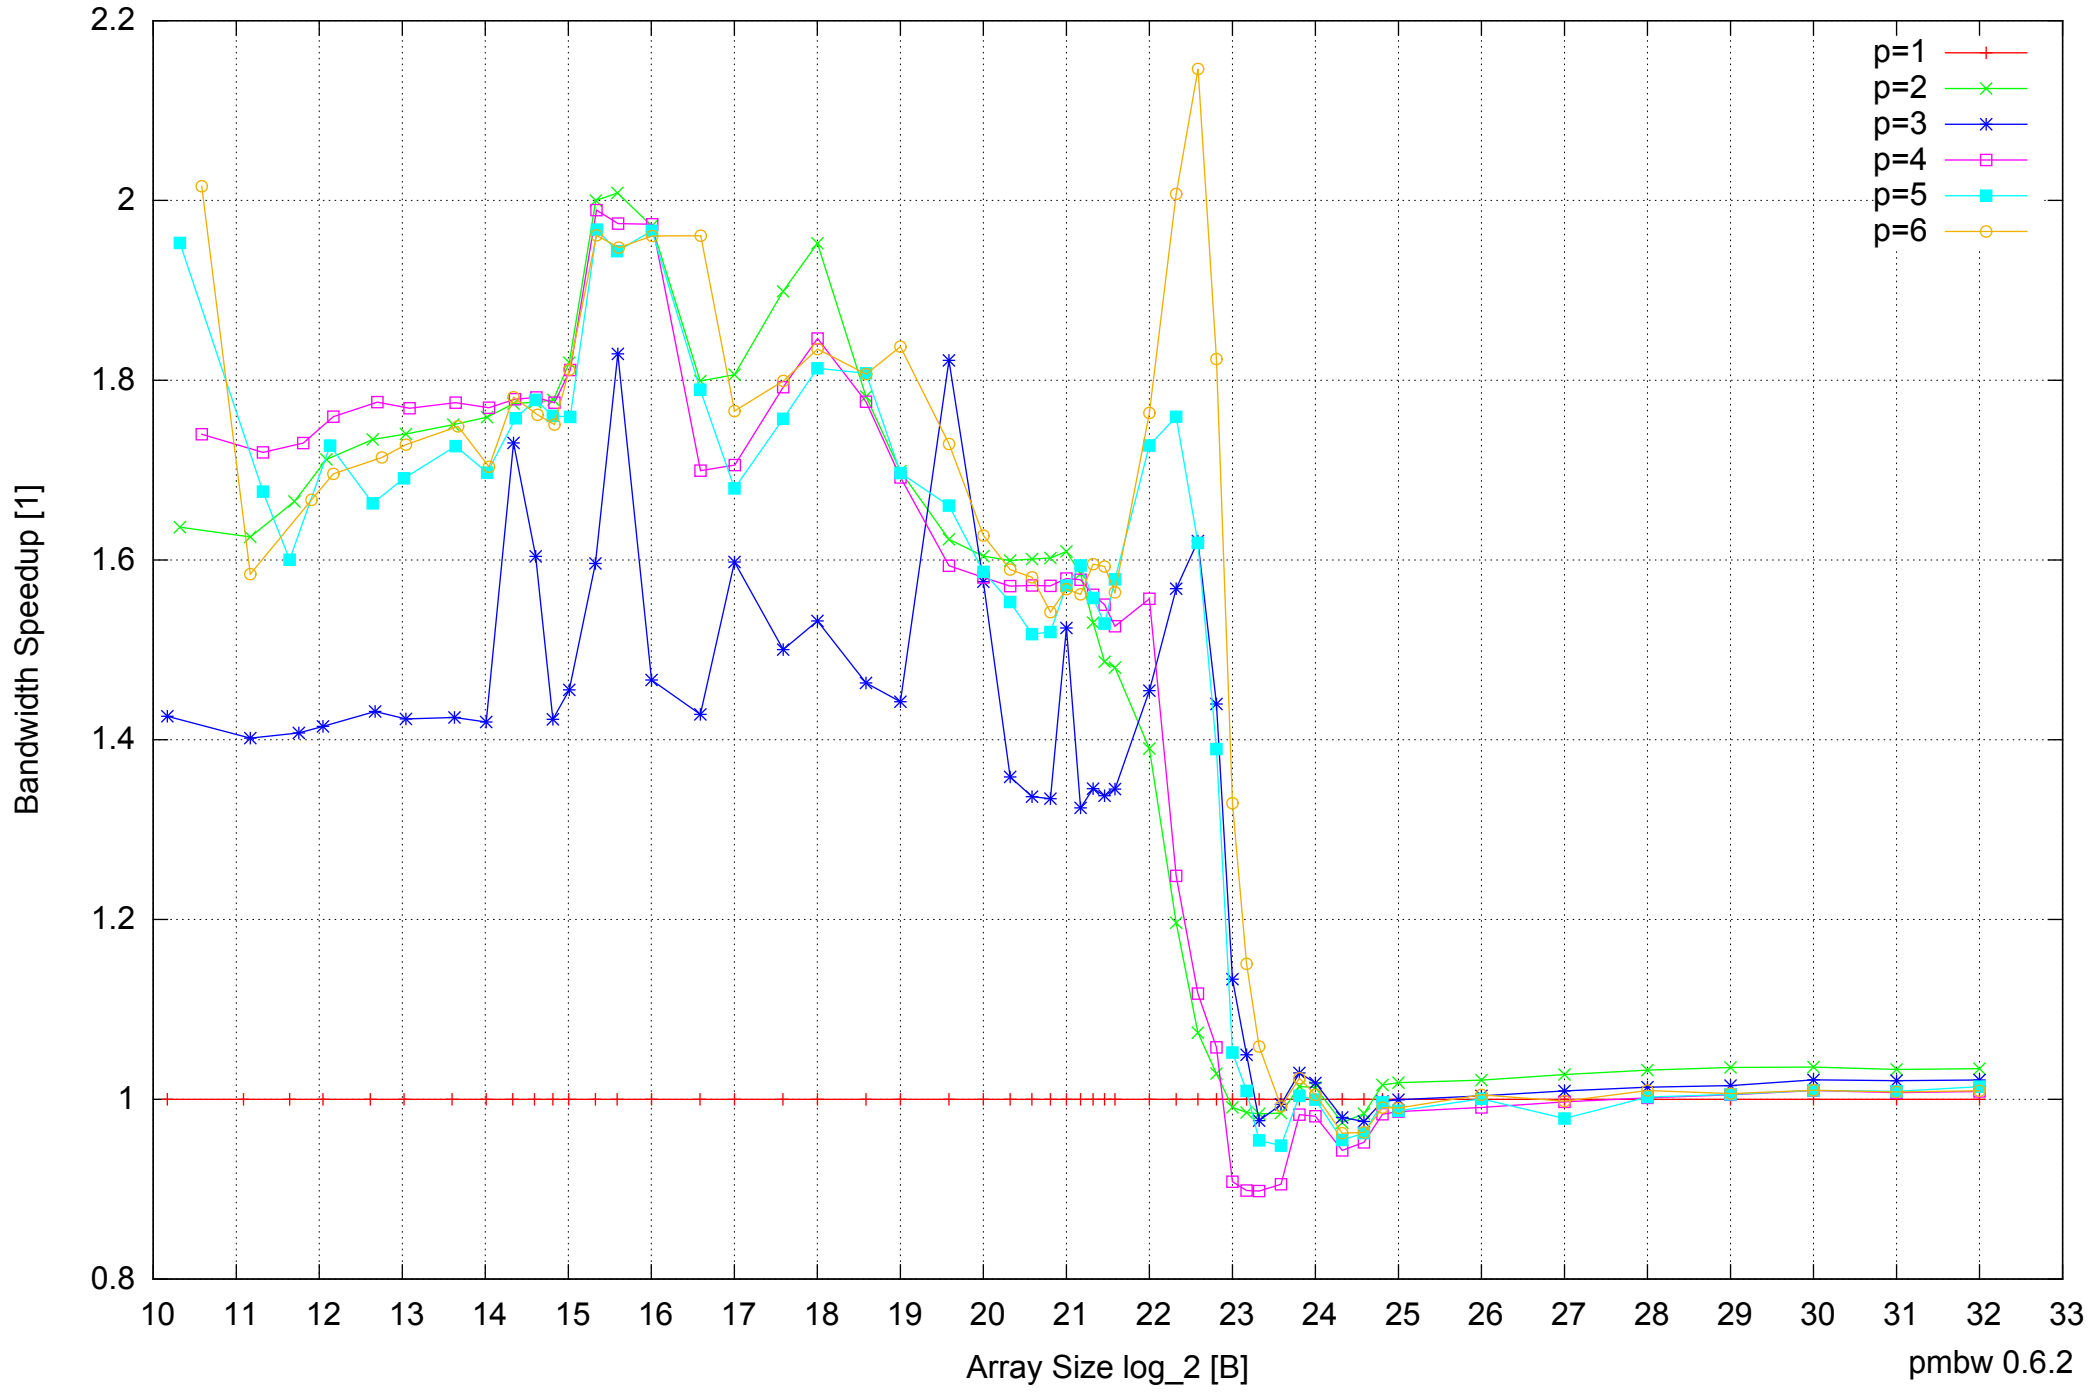

Intel Core i7-4500U 8GB - Speedup of Parallel Memory Bandwidth - ScanWrite64PtrSimpleLoop