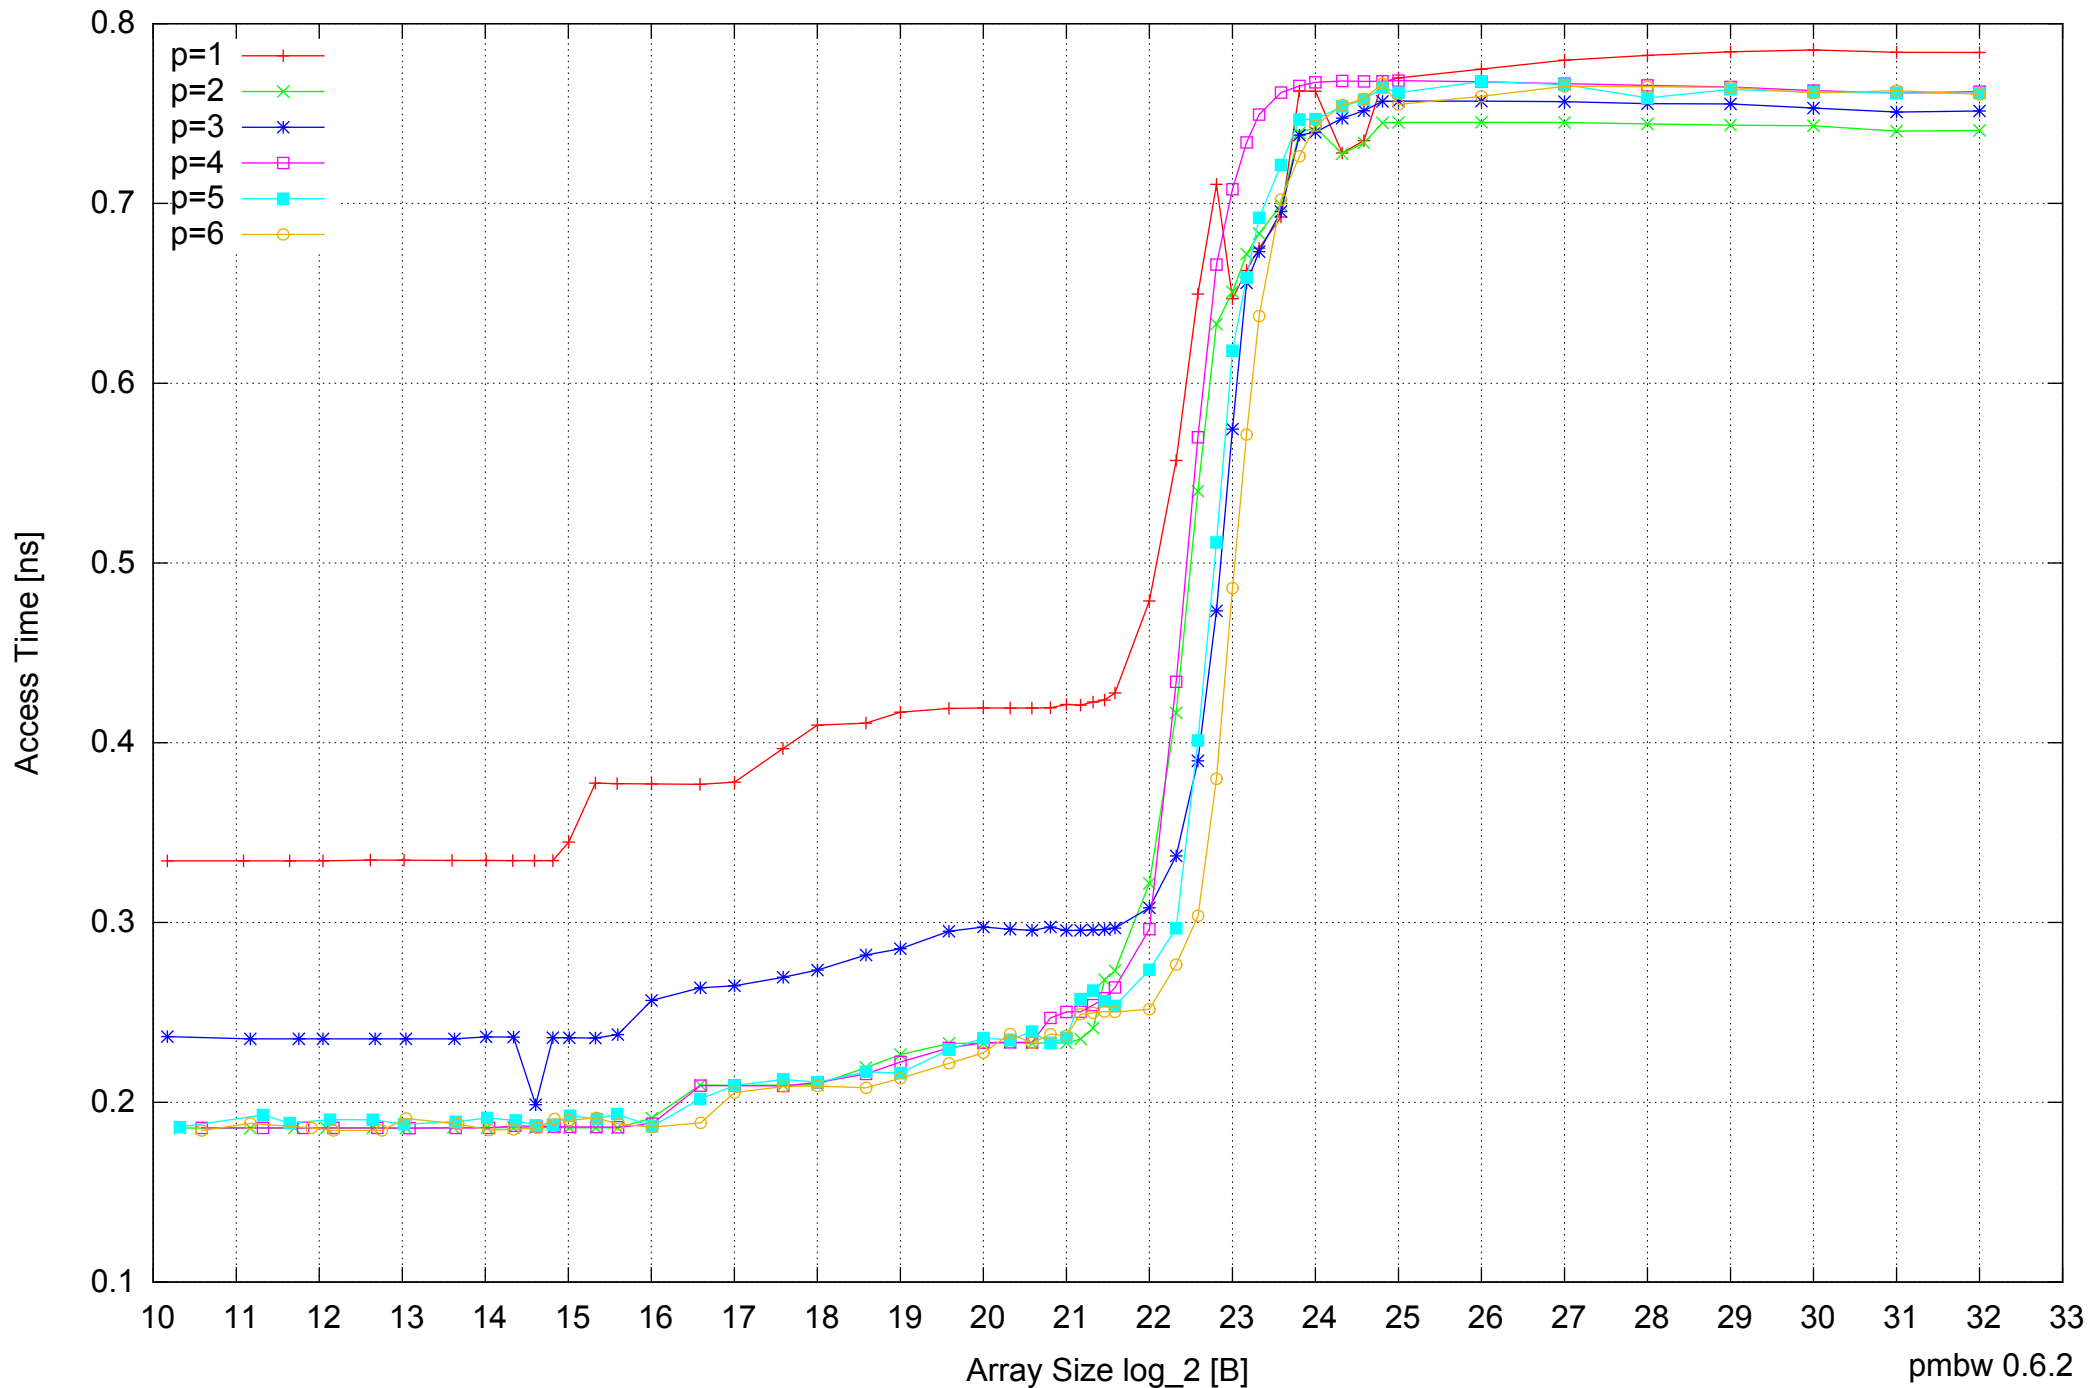

Intel Core i7-4500U 8GB - Parallel Memory Access Time - ScanWrite64IndexUnrollLoop