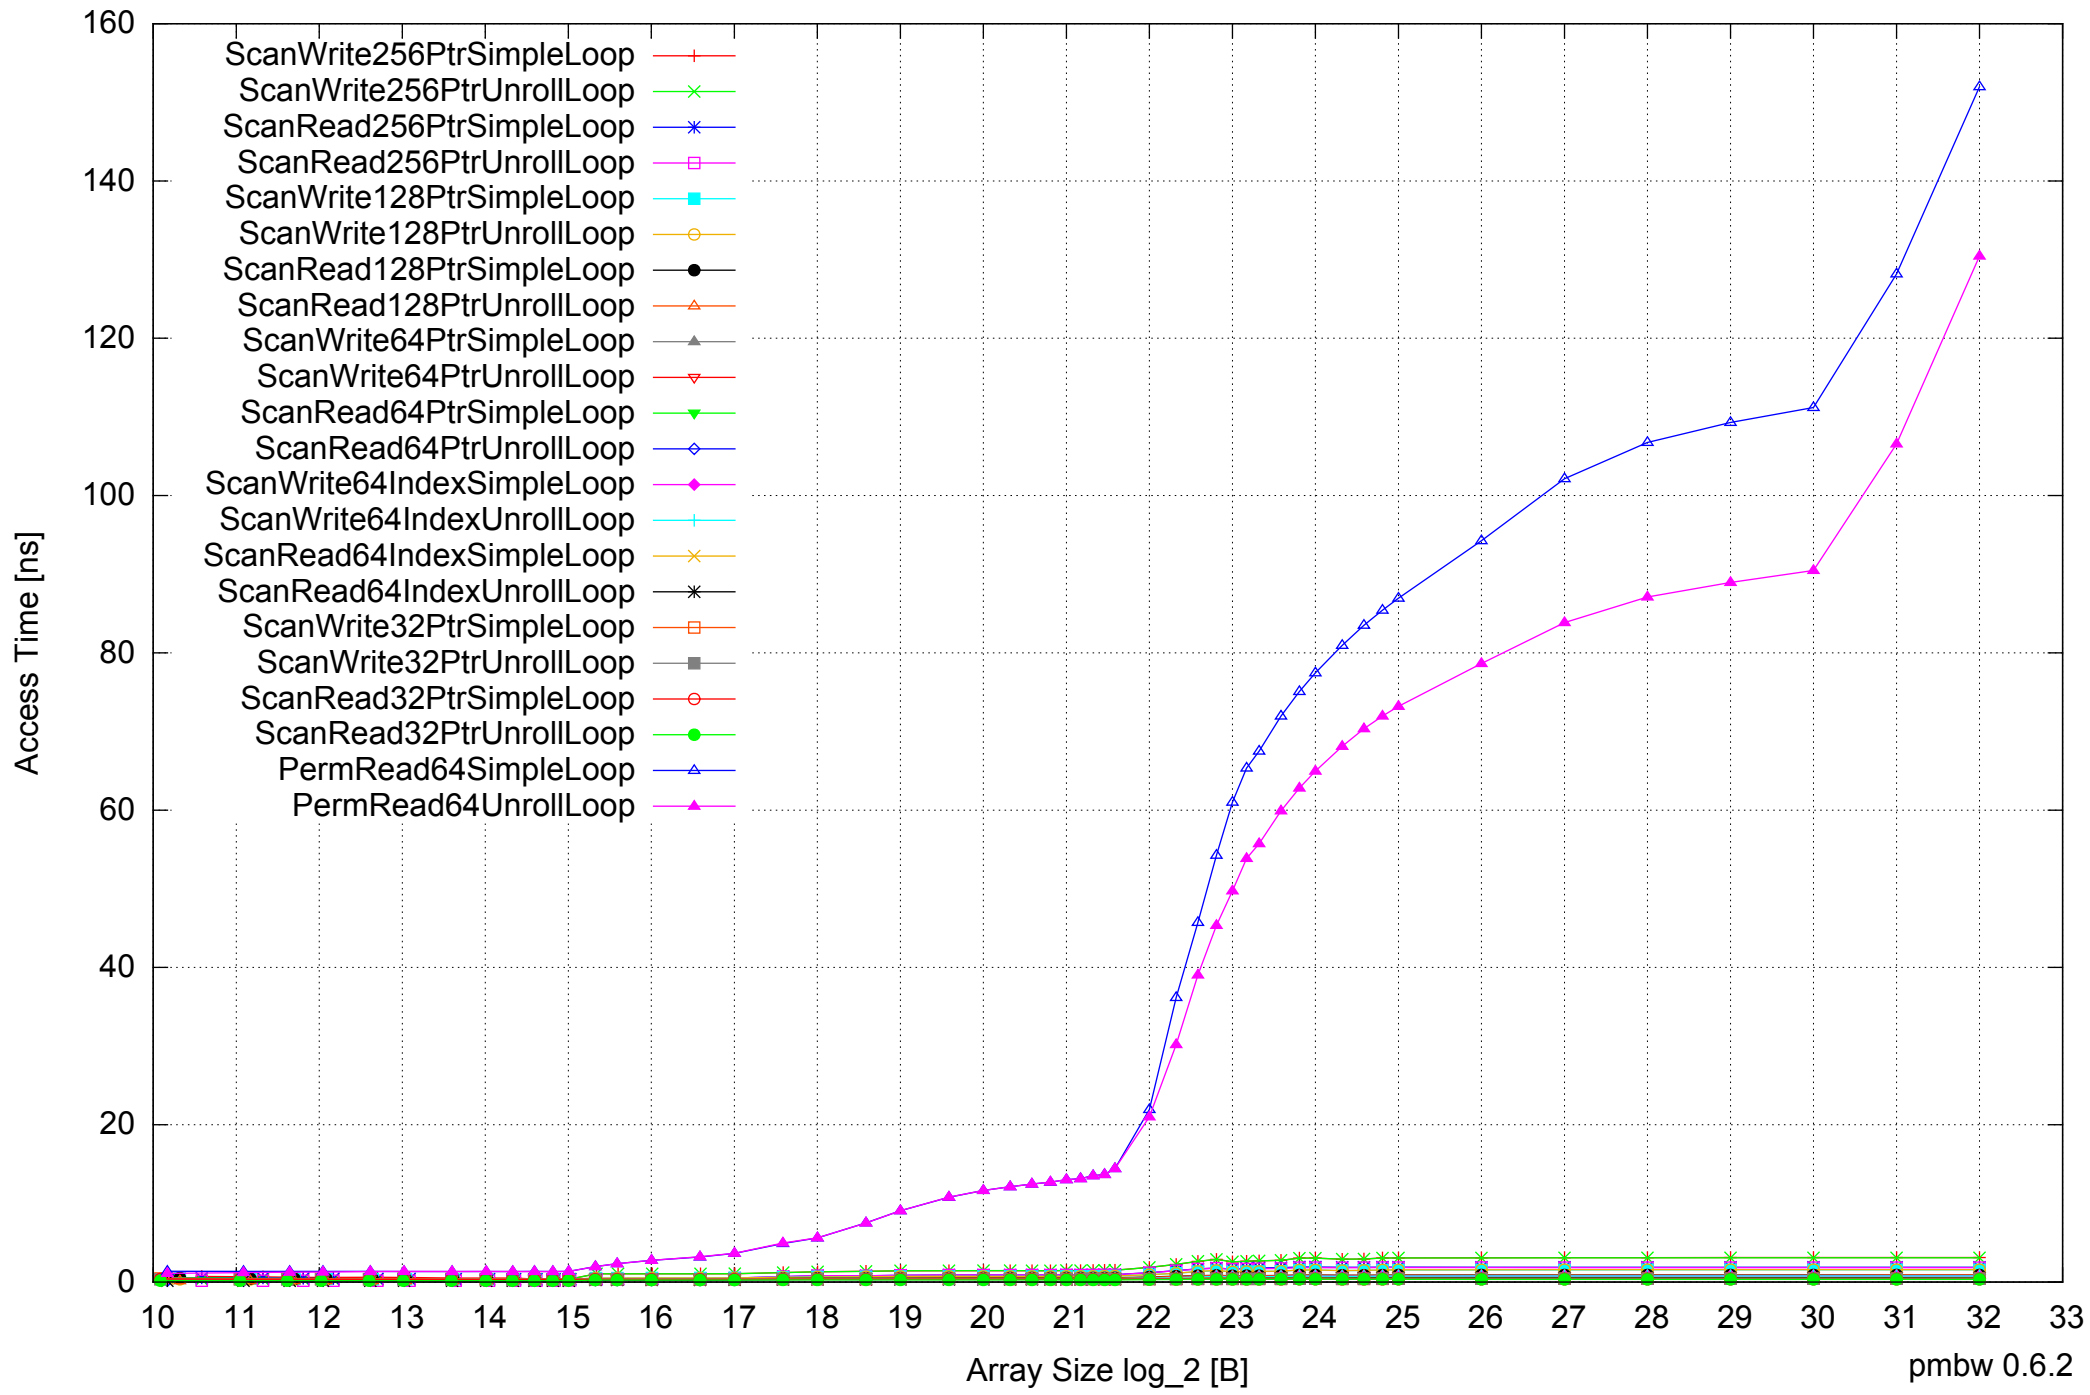

Intel Core i7-4500U 8GB - One Thread Memory Bandwidth

Intel Core i7-4500U 8GB - One Thread Memory Latency (Access Time)

Intel Core i7-4500U 8GB - One Thread Memory Latency (excluding Permutation)

Intel Core i7-4500U 8GB - One Thread Memory Bandwidth (only 64-bit Reads)

Intel Core i7-4500U 8GB - Parallel Memory Bandwidth - ScanWrite256PtrSimpleLoop

p=1  
p=2  
p=3  
p=4  
p=5  
p=6

Array Size log<sub>2</sub> [B] pmbw 0.6.2

Intel Core i7-4500U 8GB - Parallel Memory Access Time - ScanWrite256PtrSimpleLoop