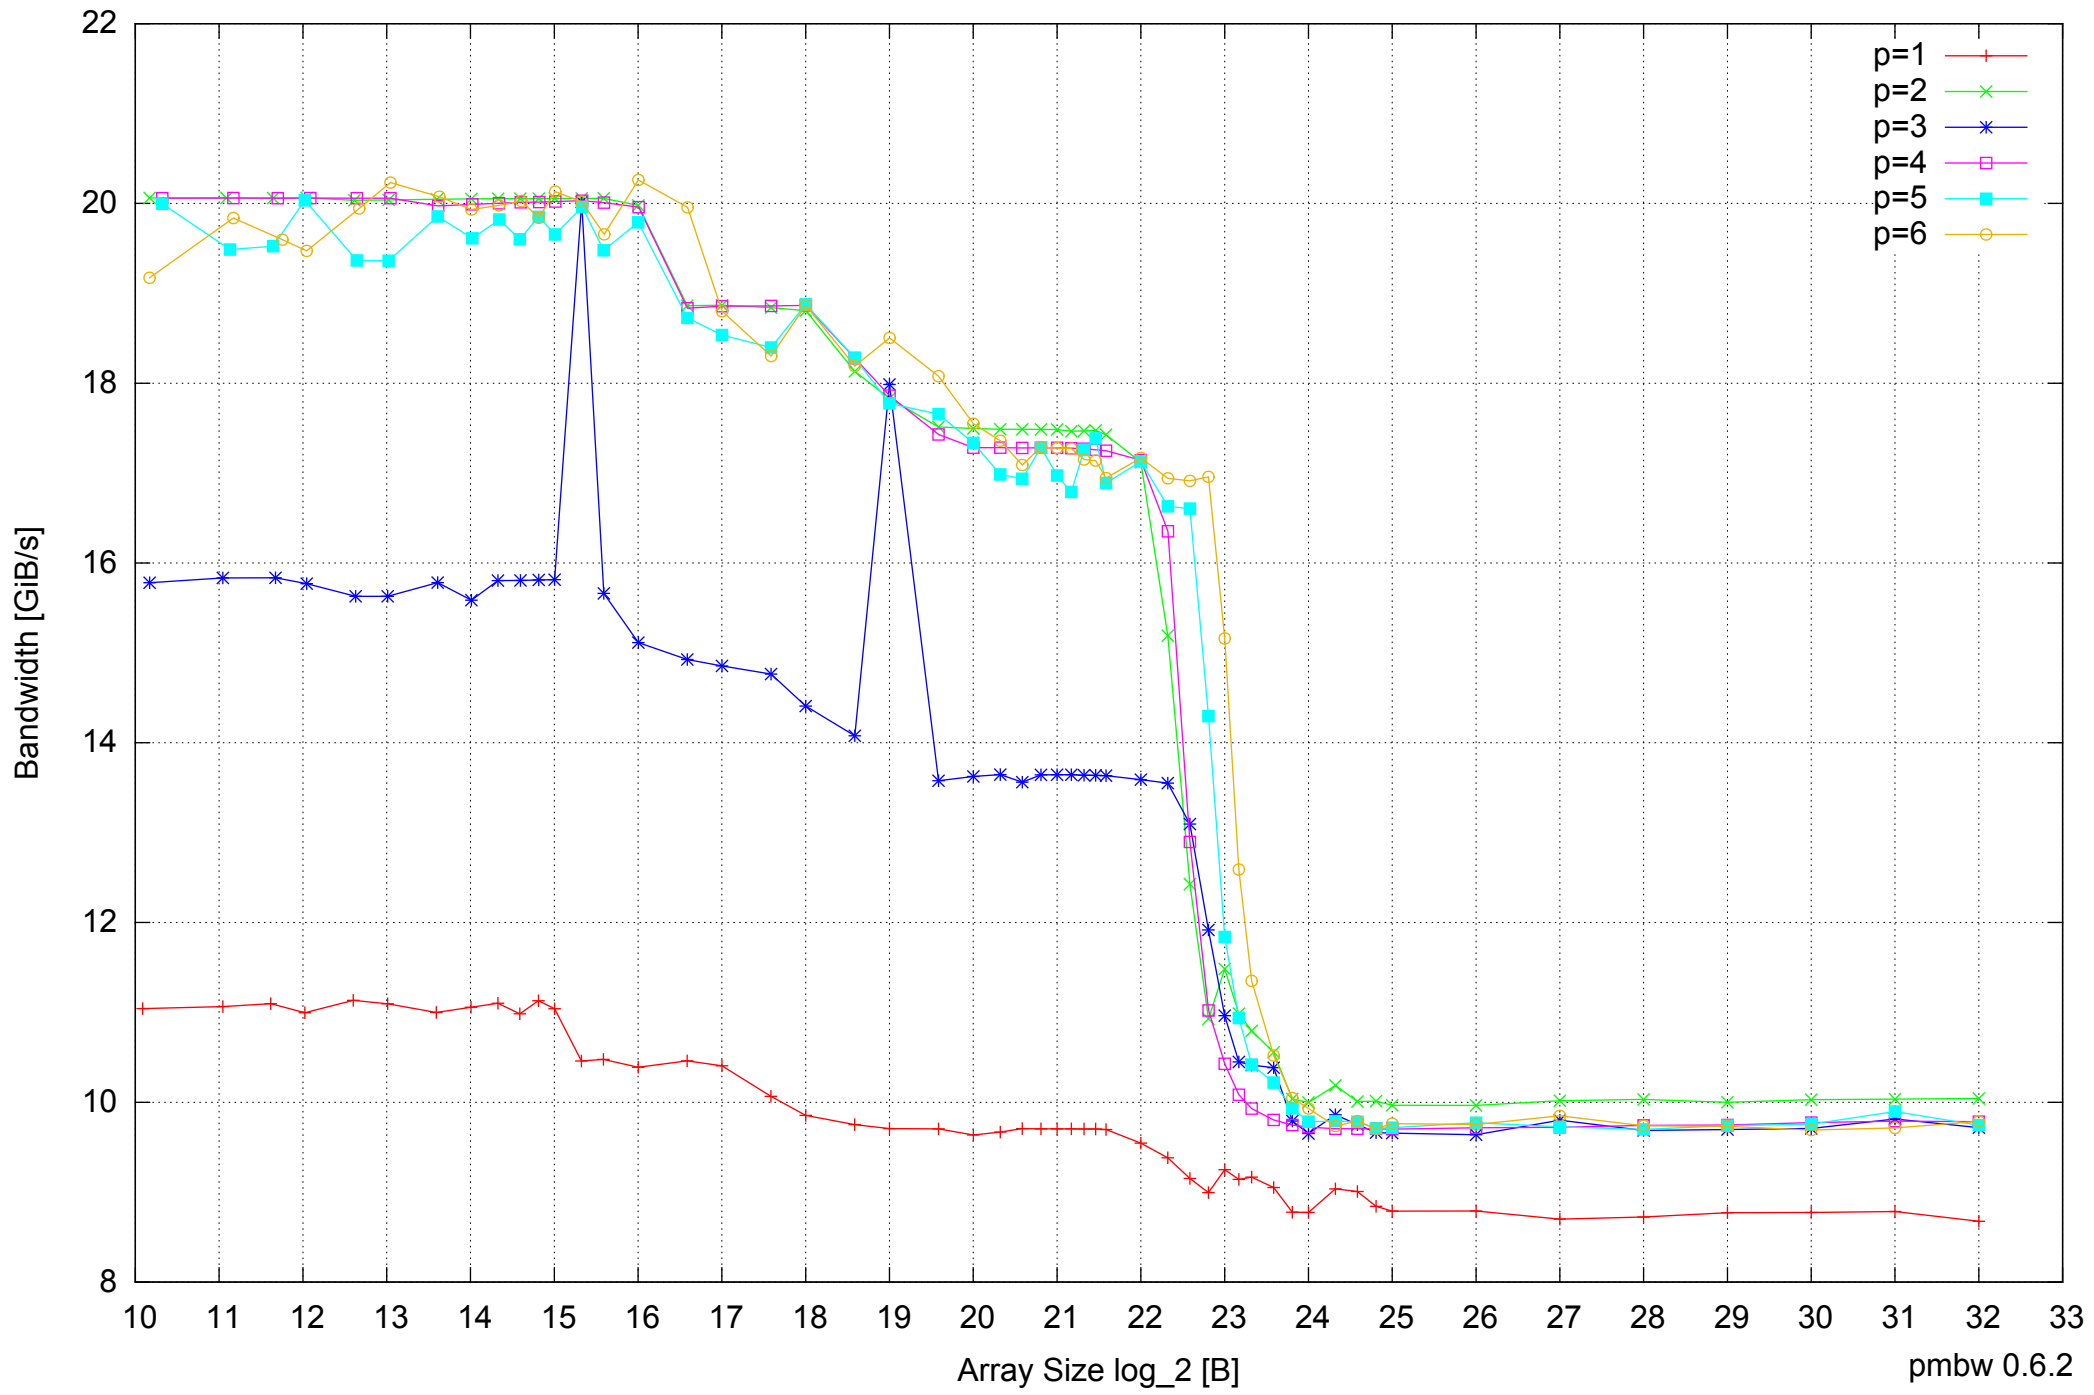

Intel Core i7-4500U 8GB - Parallel Memory Bandwidth - ScanWrite32PtrUnrollLoop