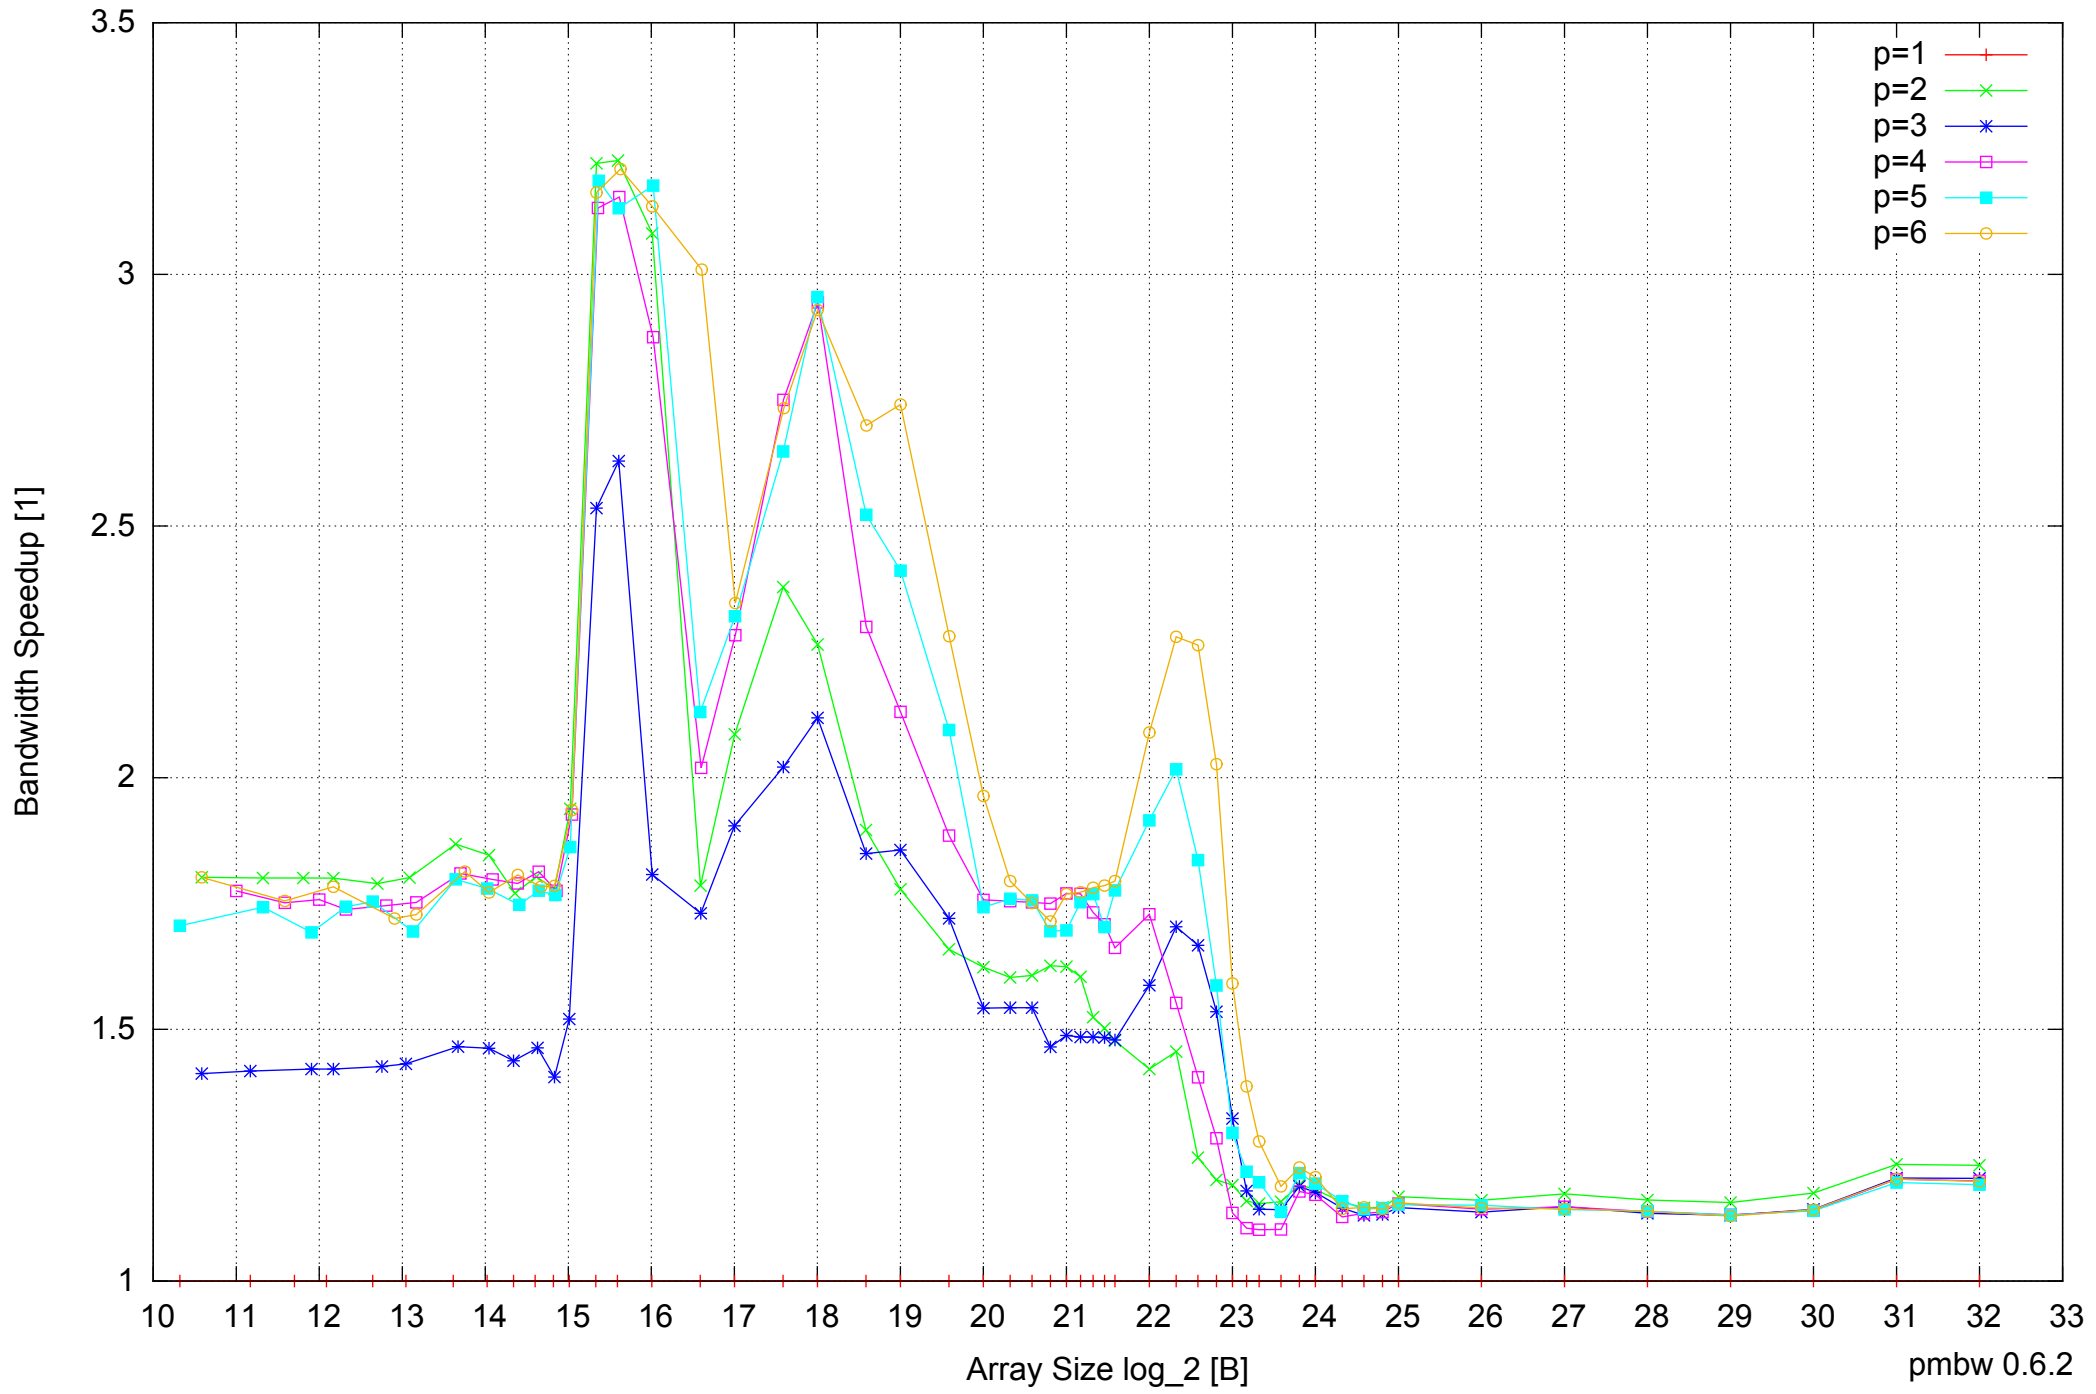

Intel Core i7-4500U 8GB - Speedup of Parallel Memory Bandwidth - ScanRead128PtrUnrollLoop