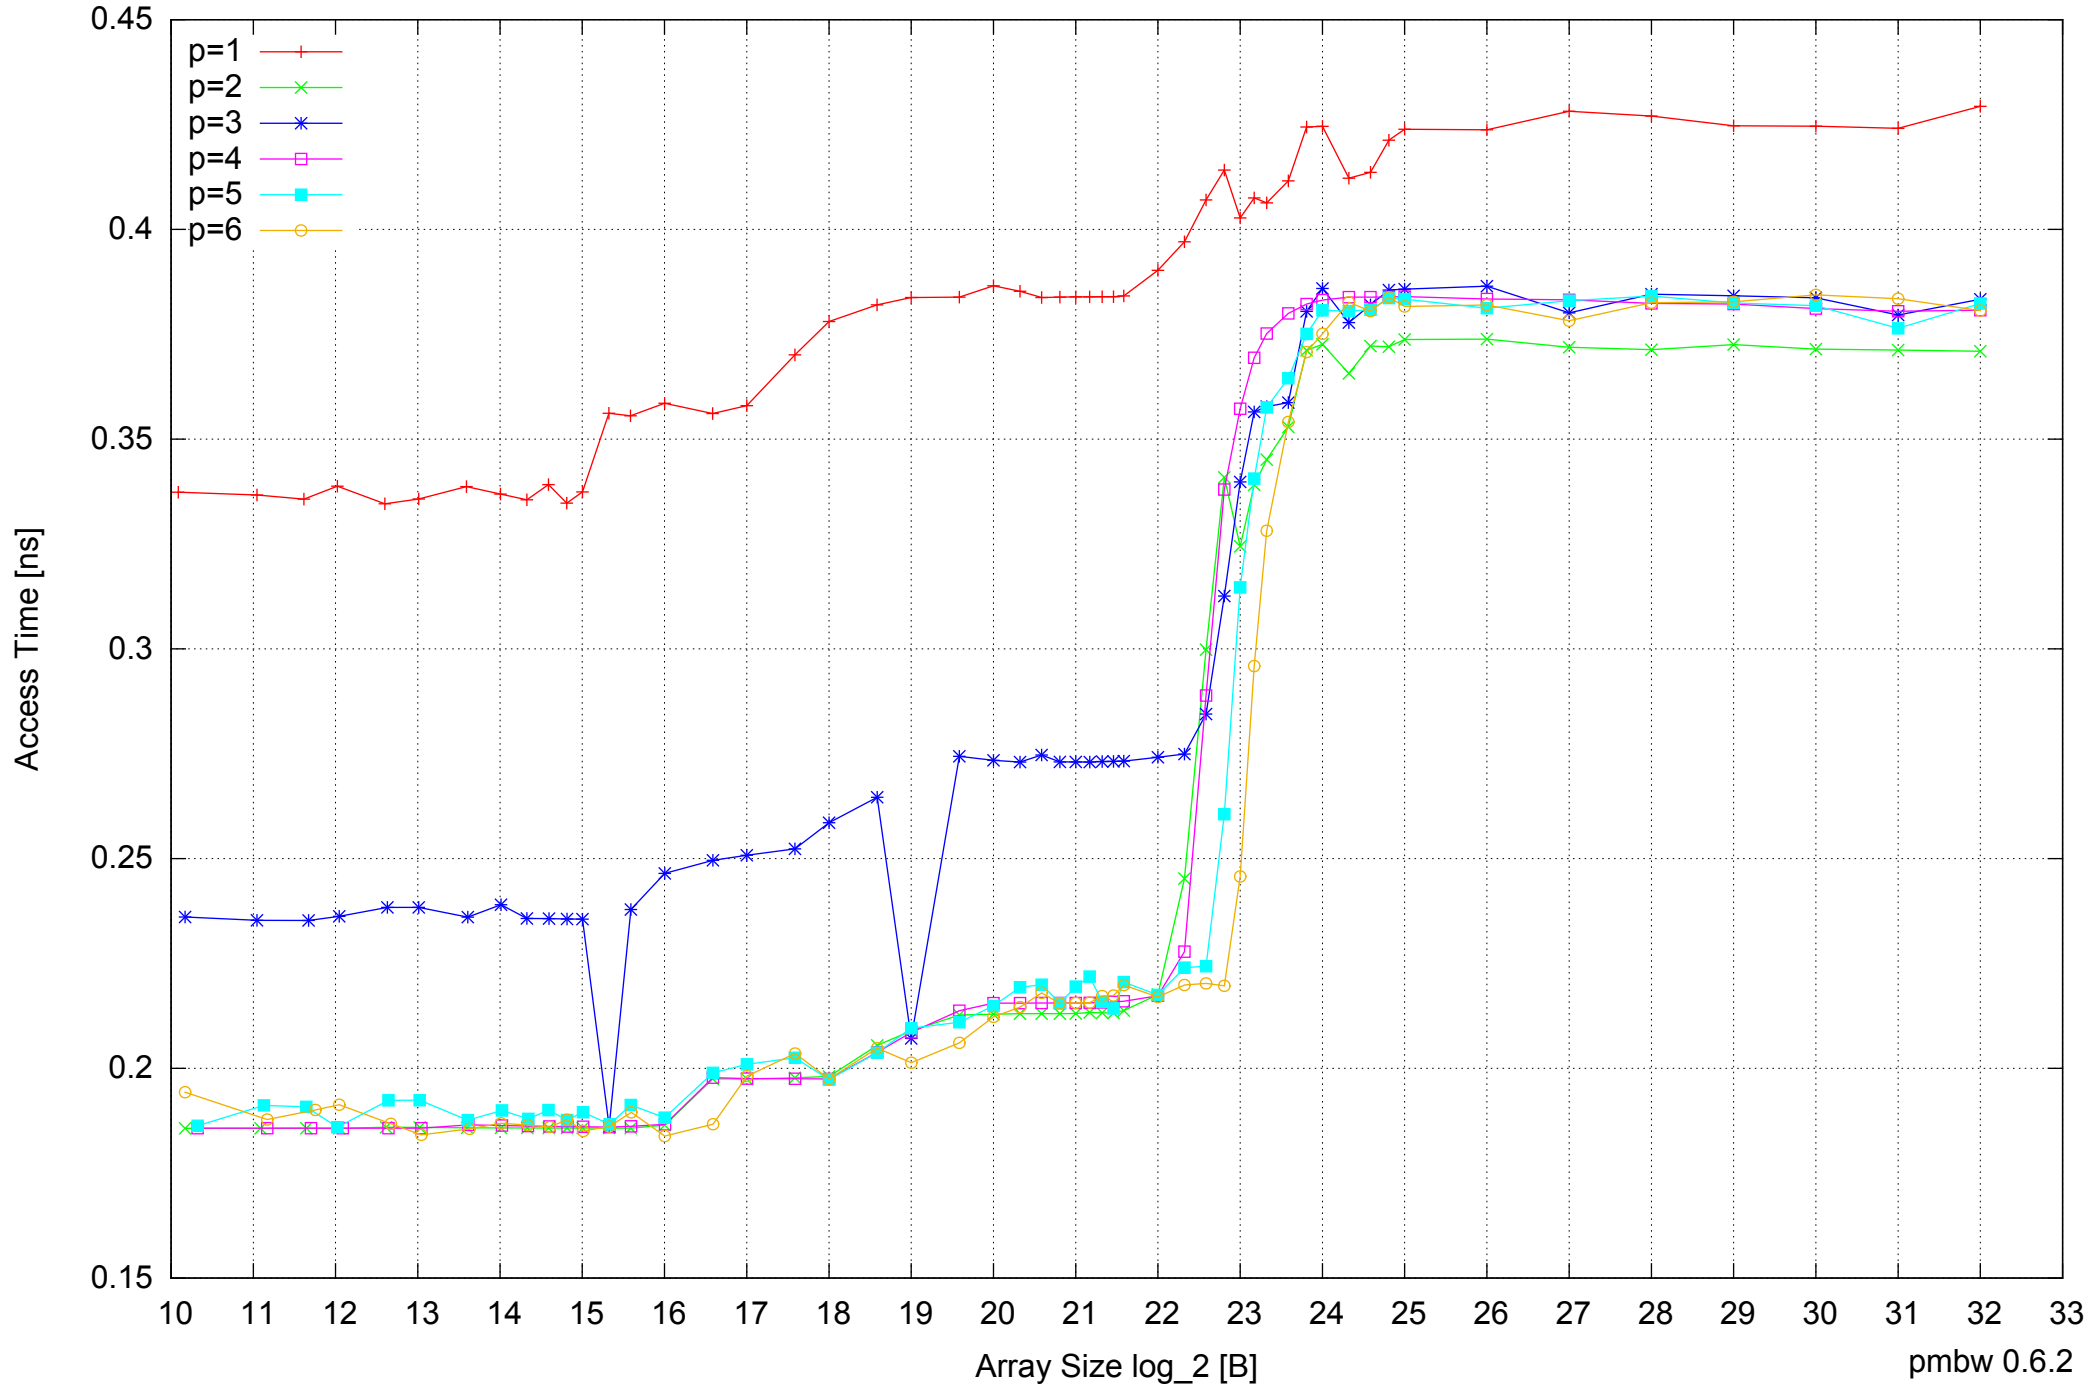

Intel Core i7-4500U 8GB - Parallel Memory Access Time - ScanWrite32PtrUnrollLoop