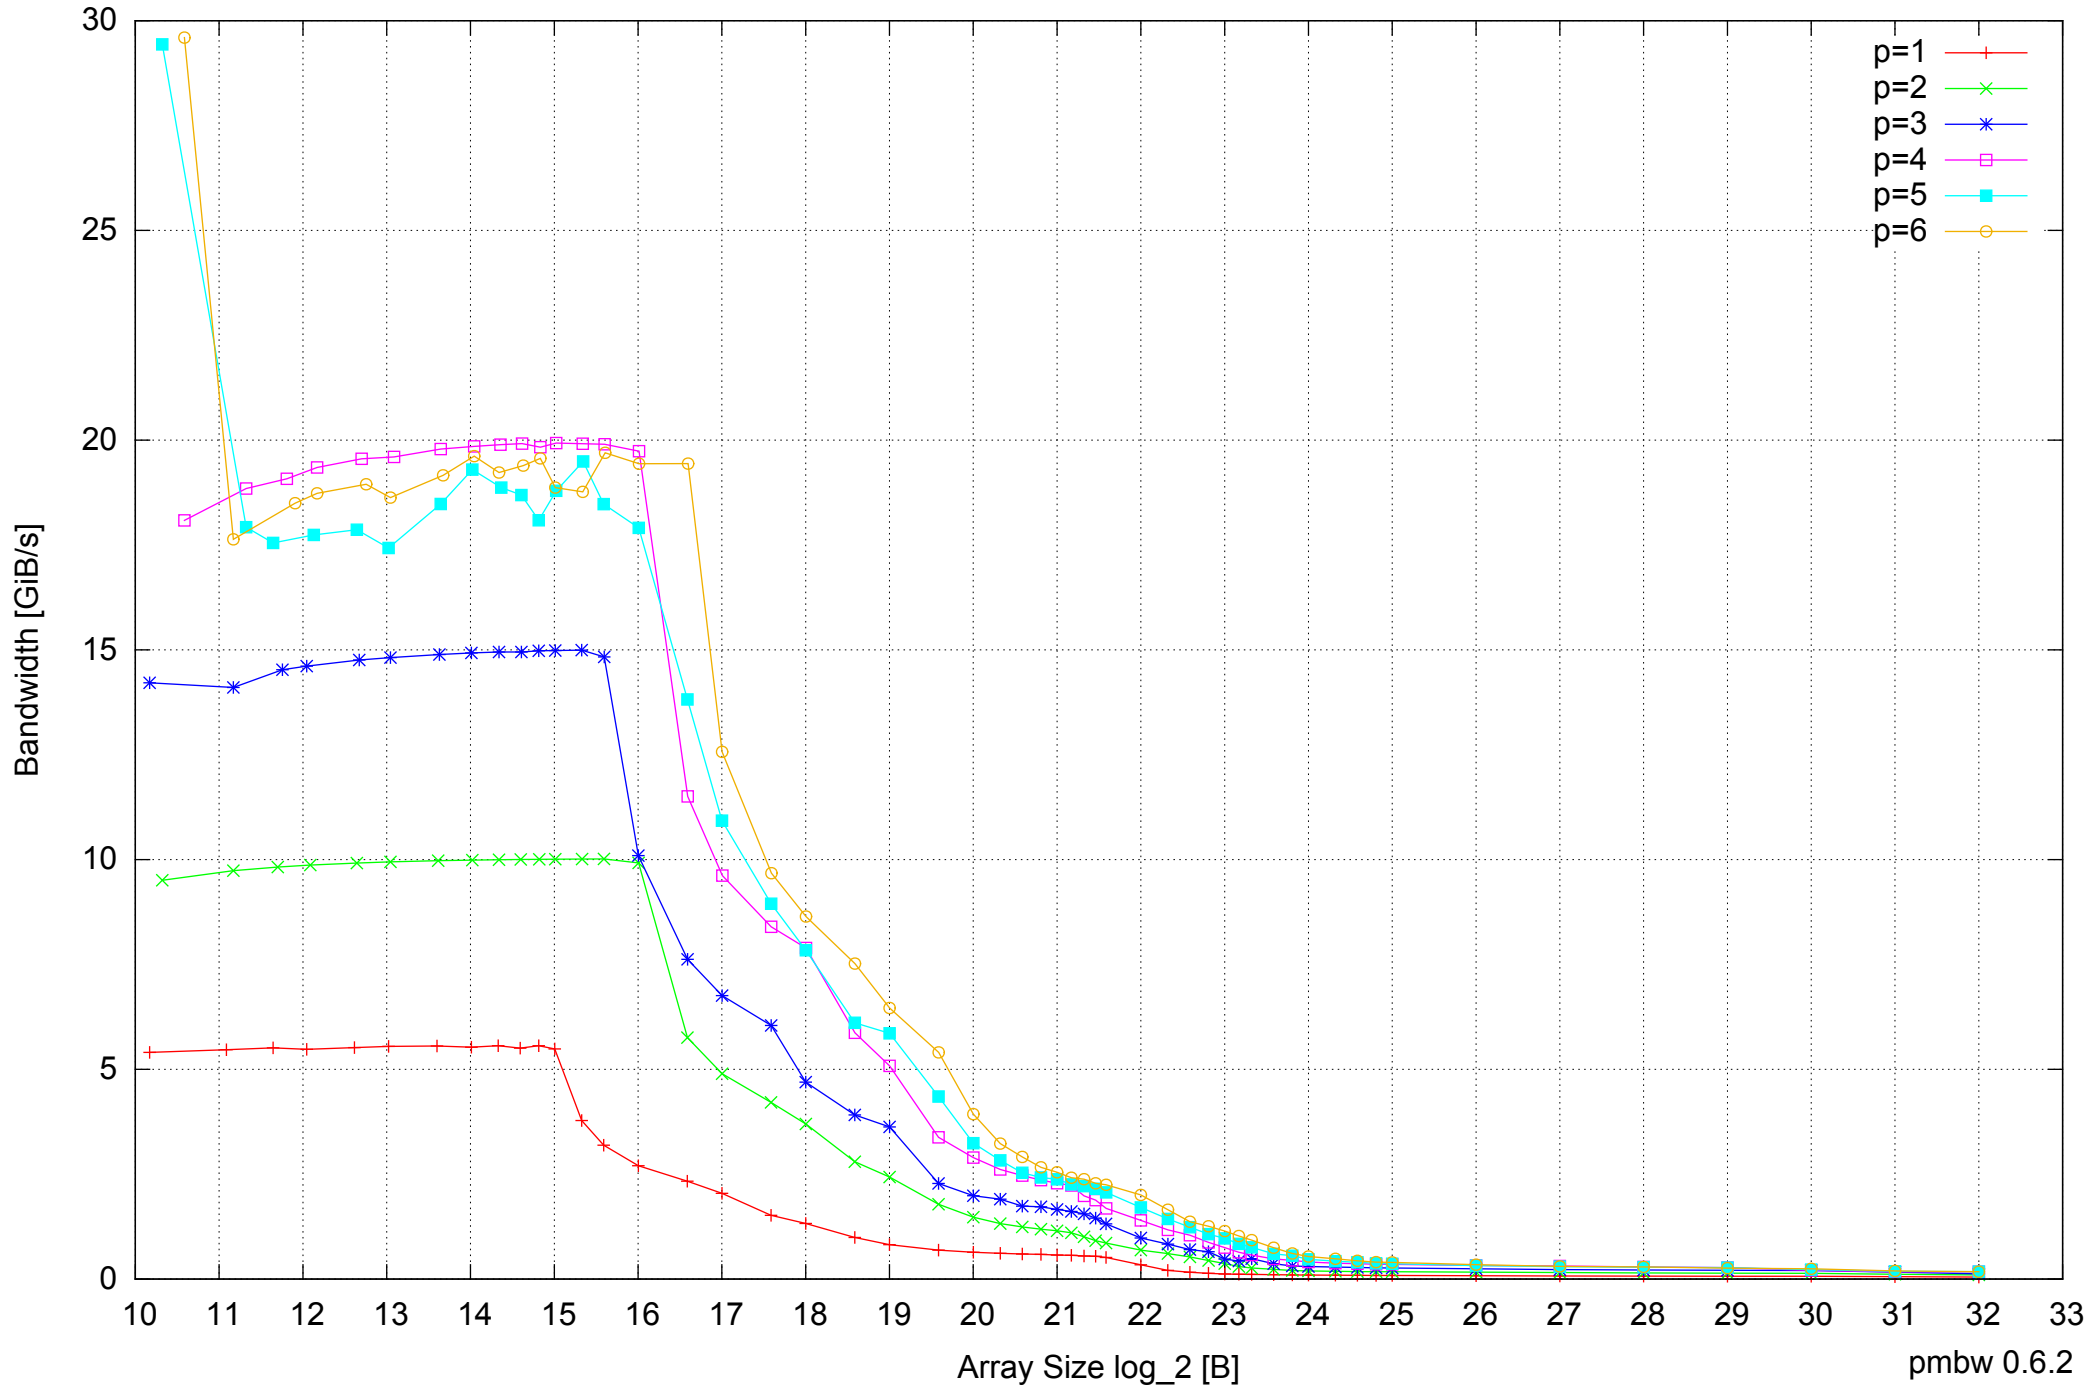

Intel Core i7-4500U 8GB - Parallel Memory Bandwidth - PermRead64SimpleLoop