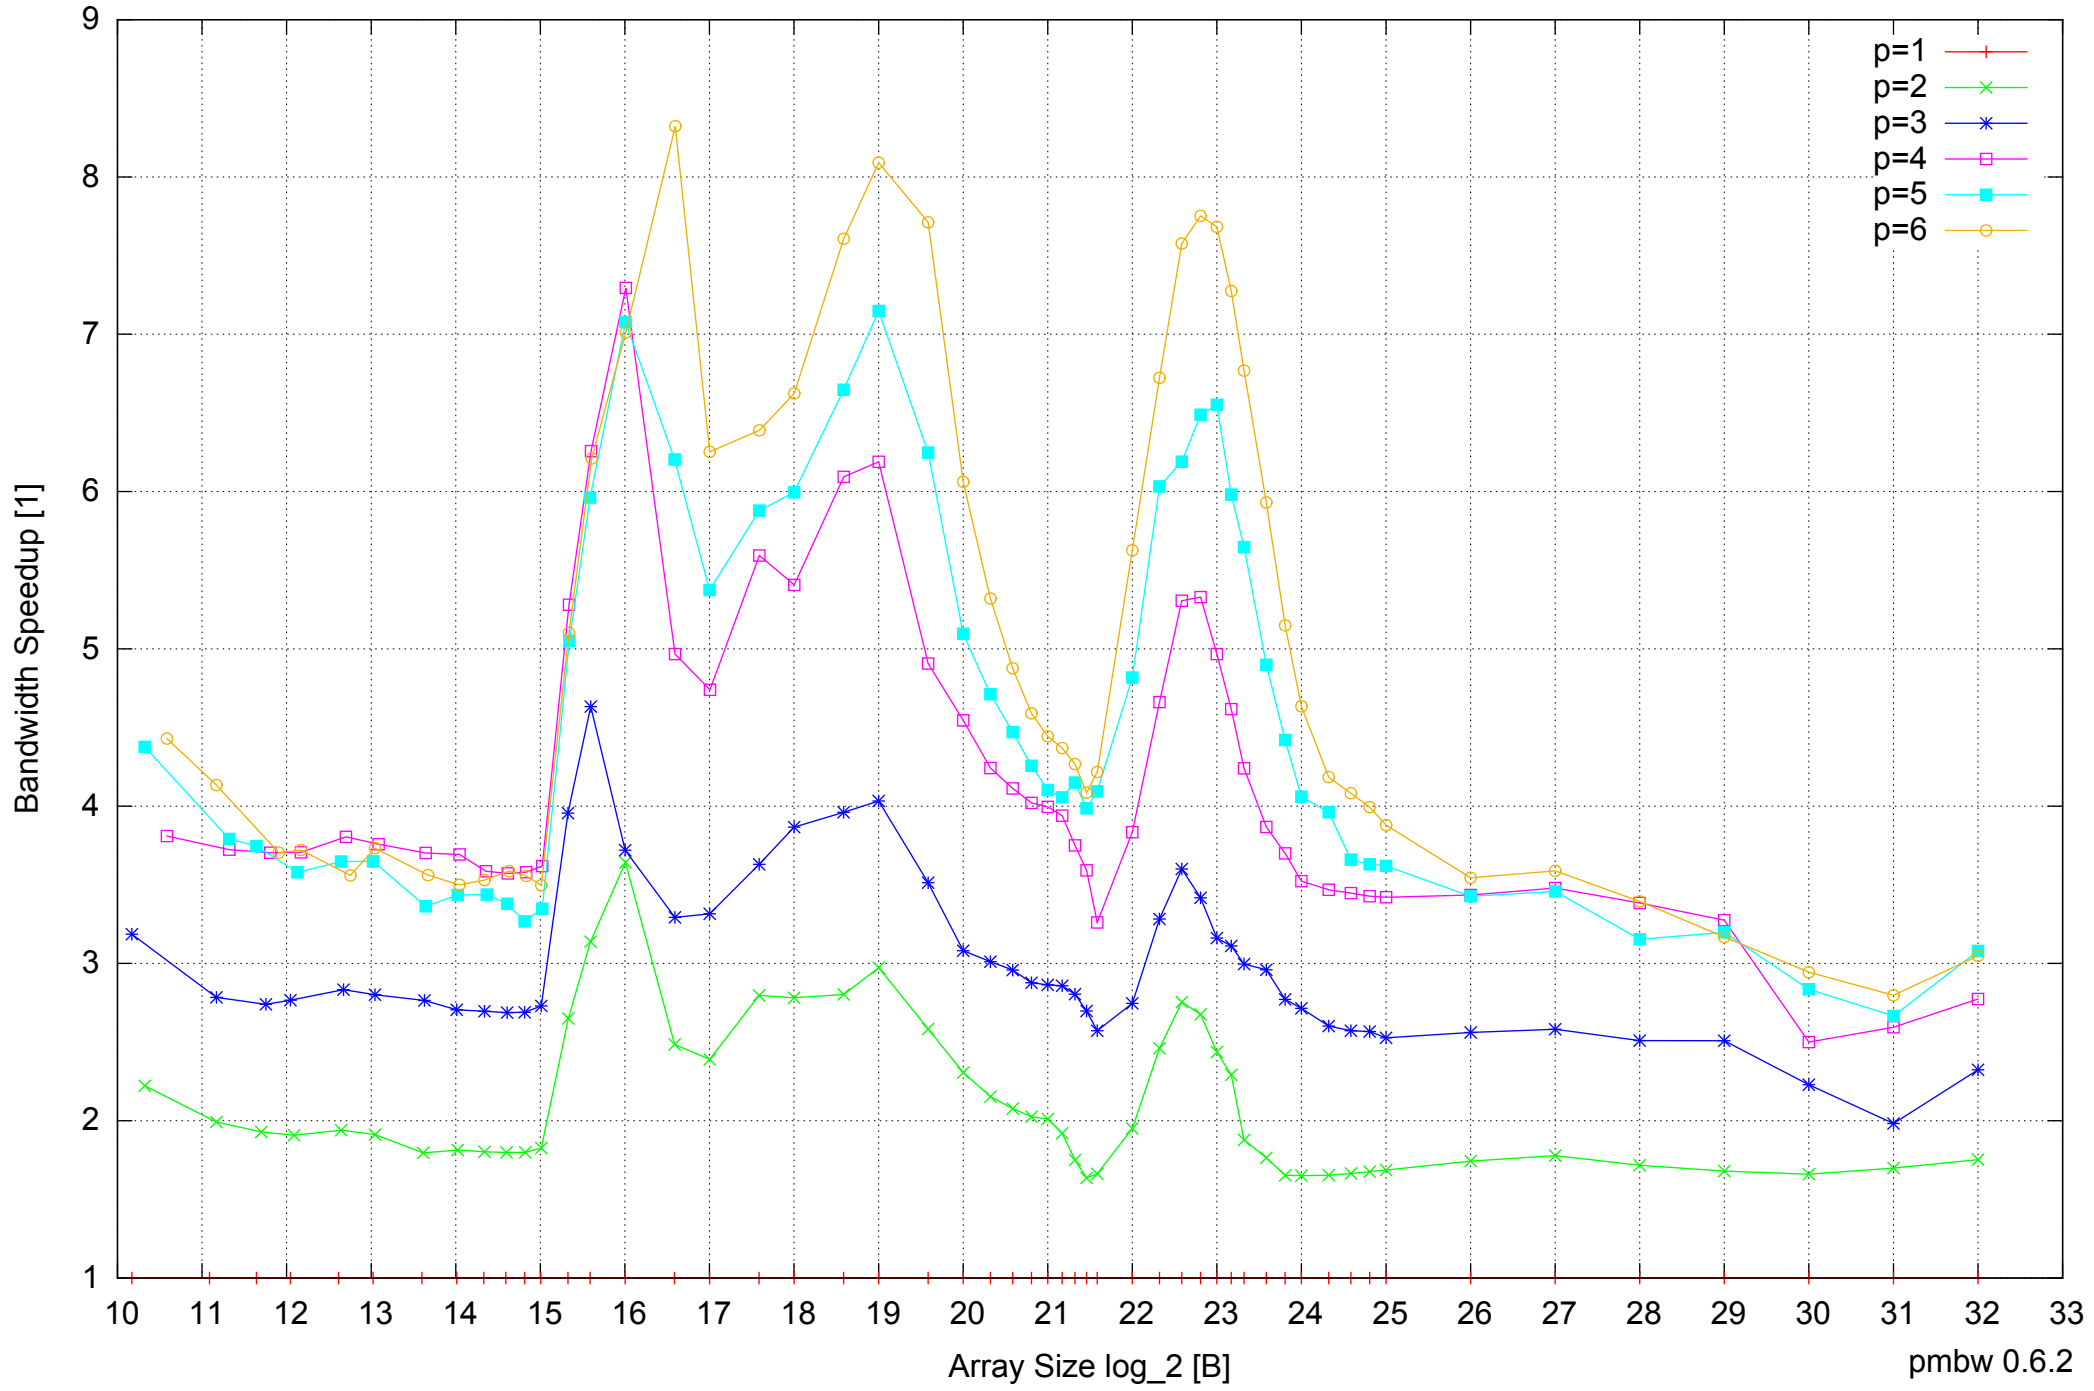

Intel Core i7-4500U 8GB - Speedup of Parallel Memory Bandwidth - PermRead64UnrollLoop