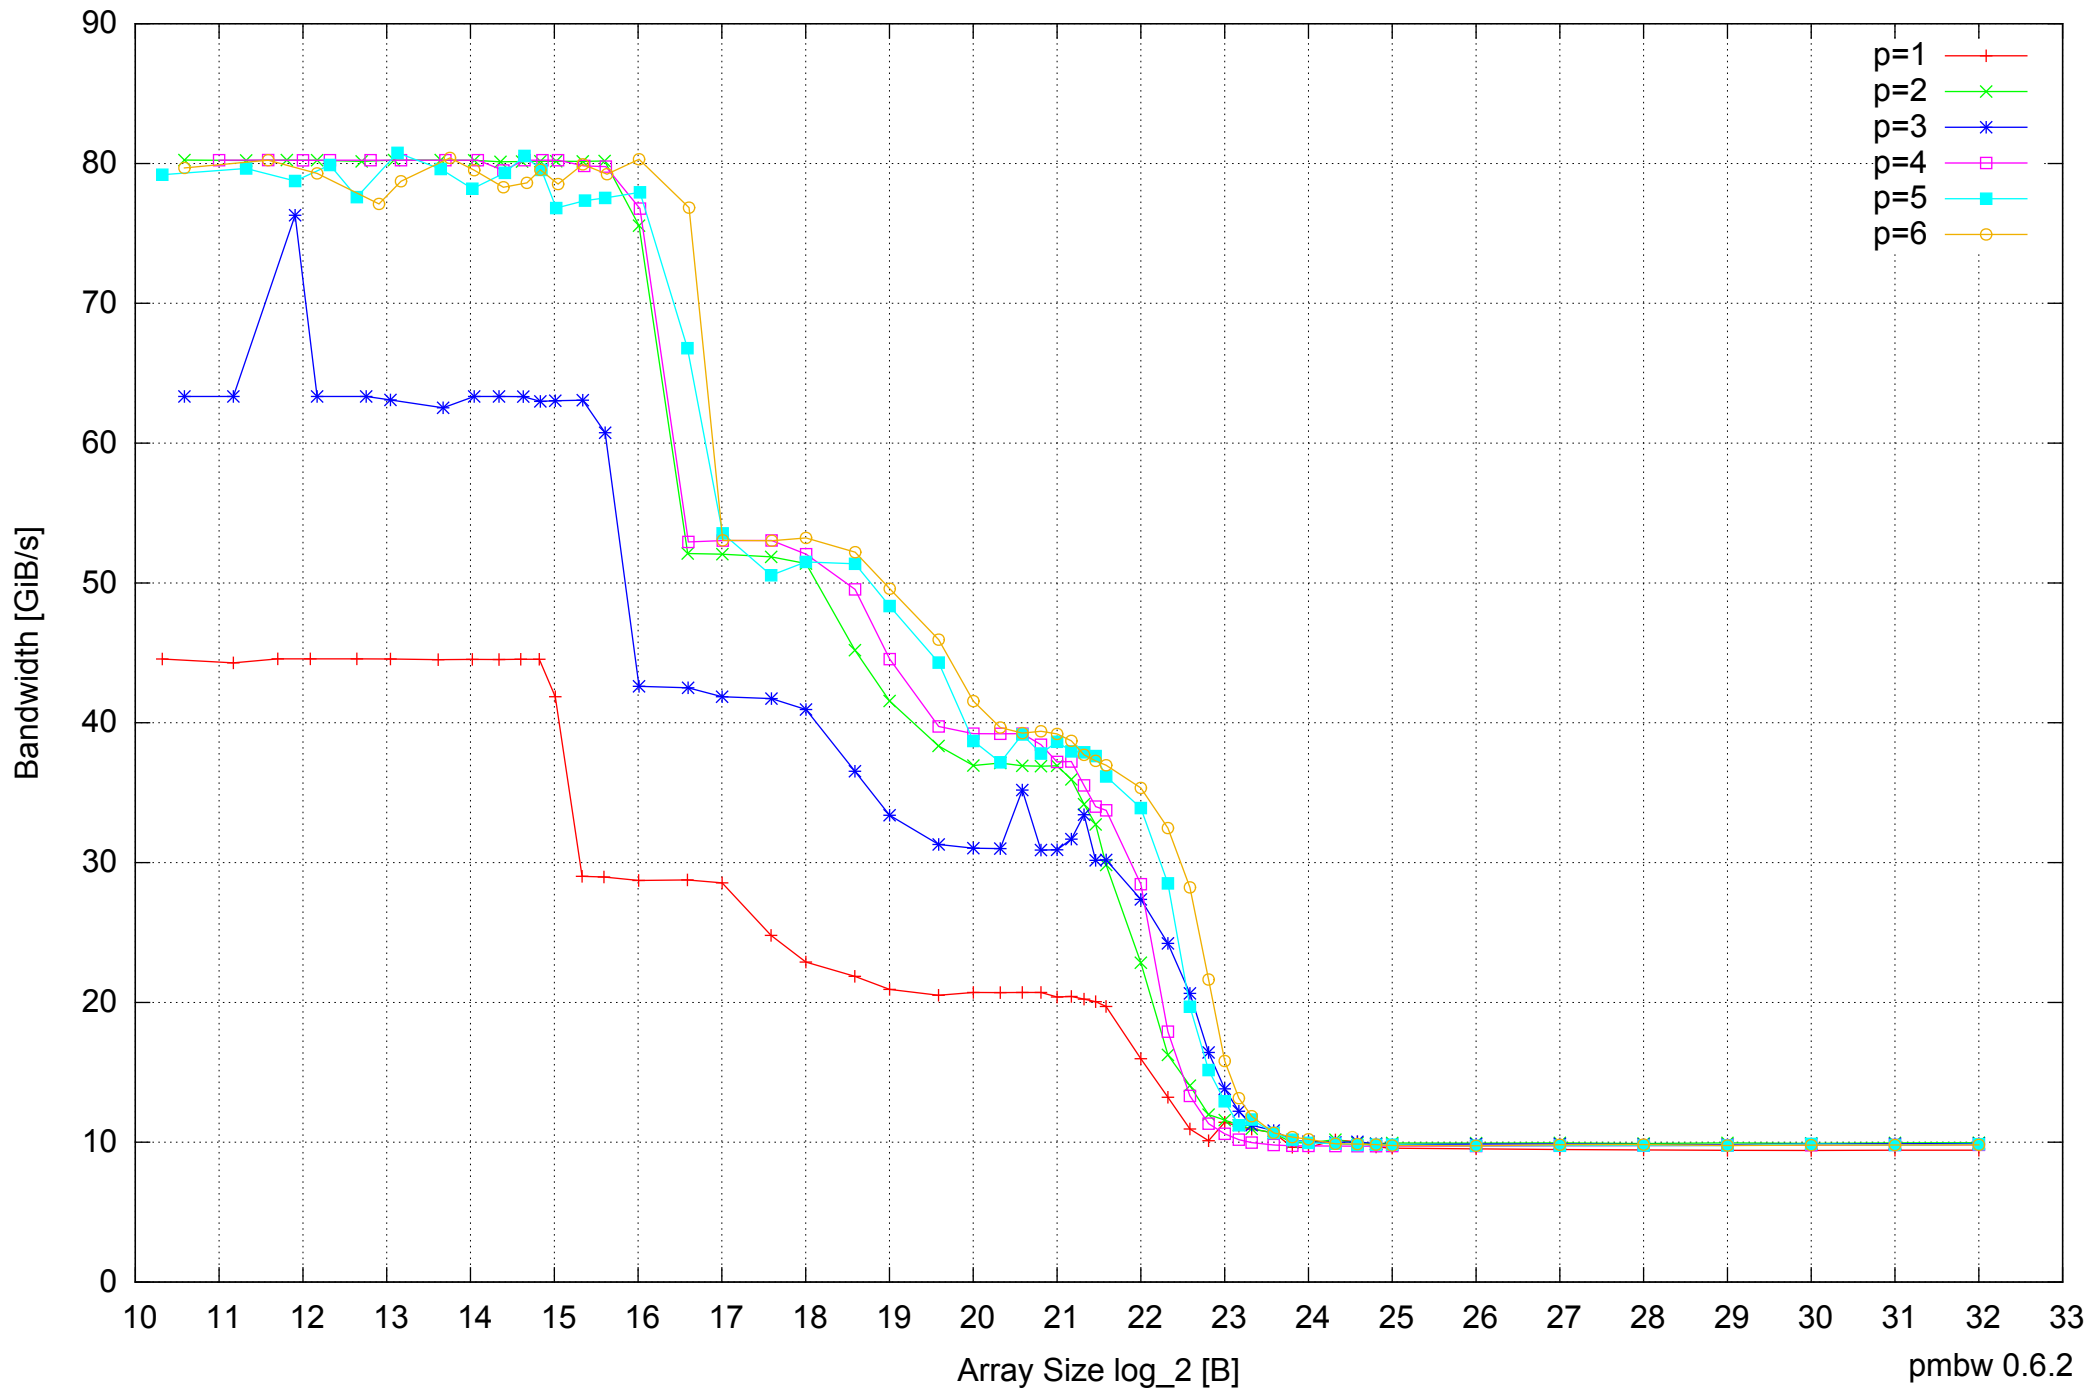

Intel Core i7-4500U 8GB - Parallel Memory Bandwidth - ScanWrite128PtrUnrollLoop