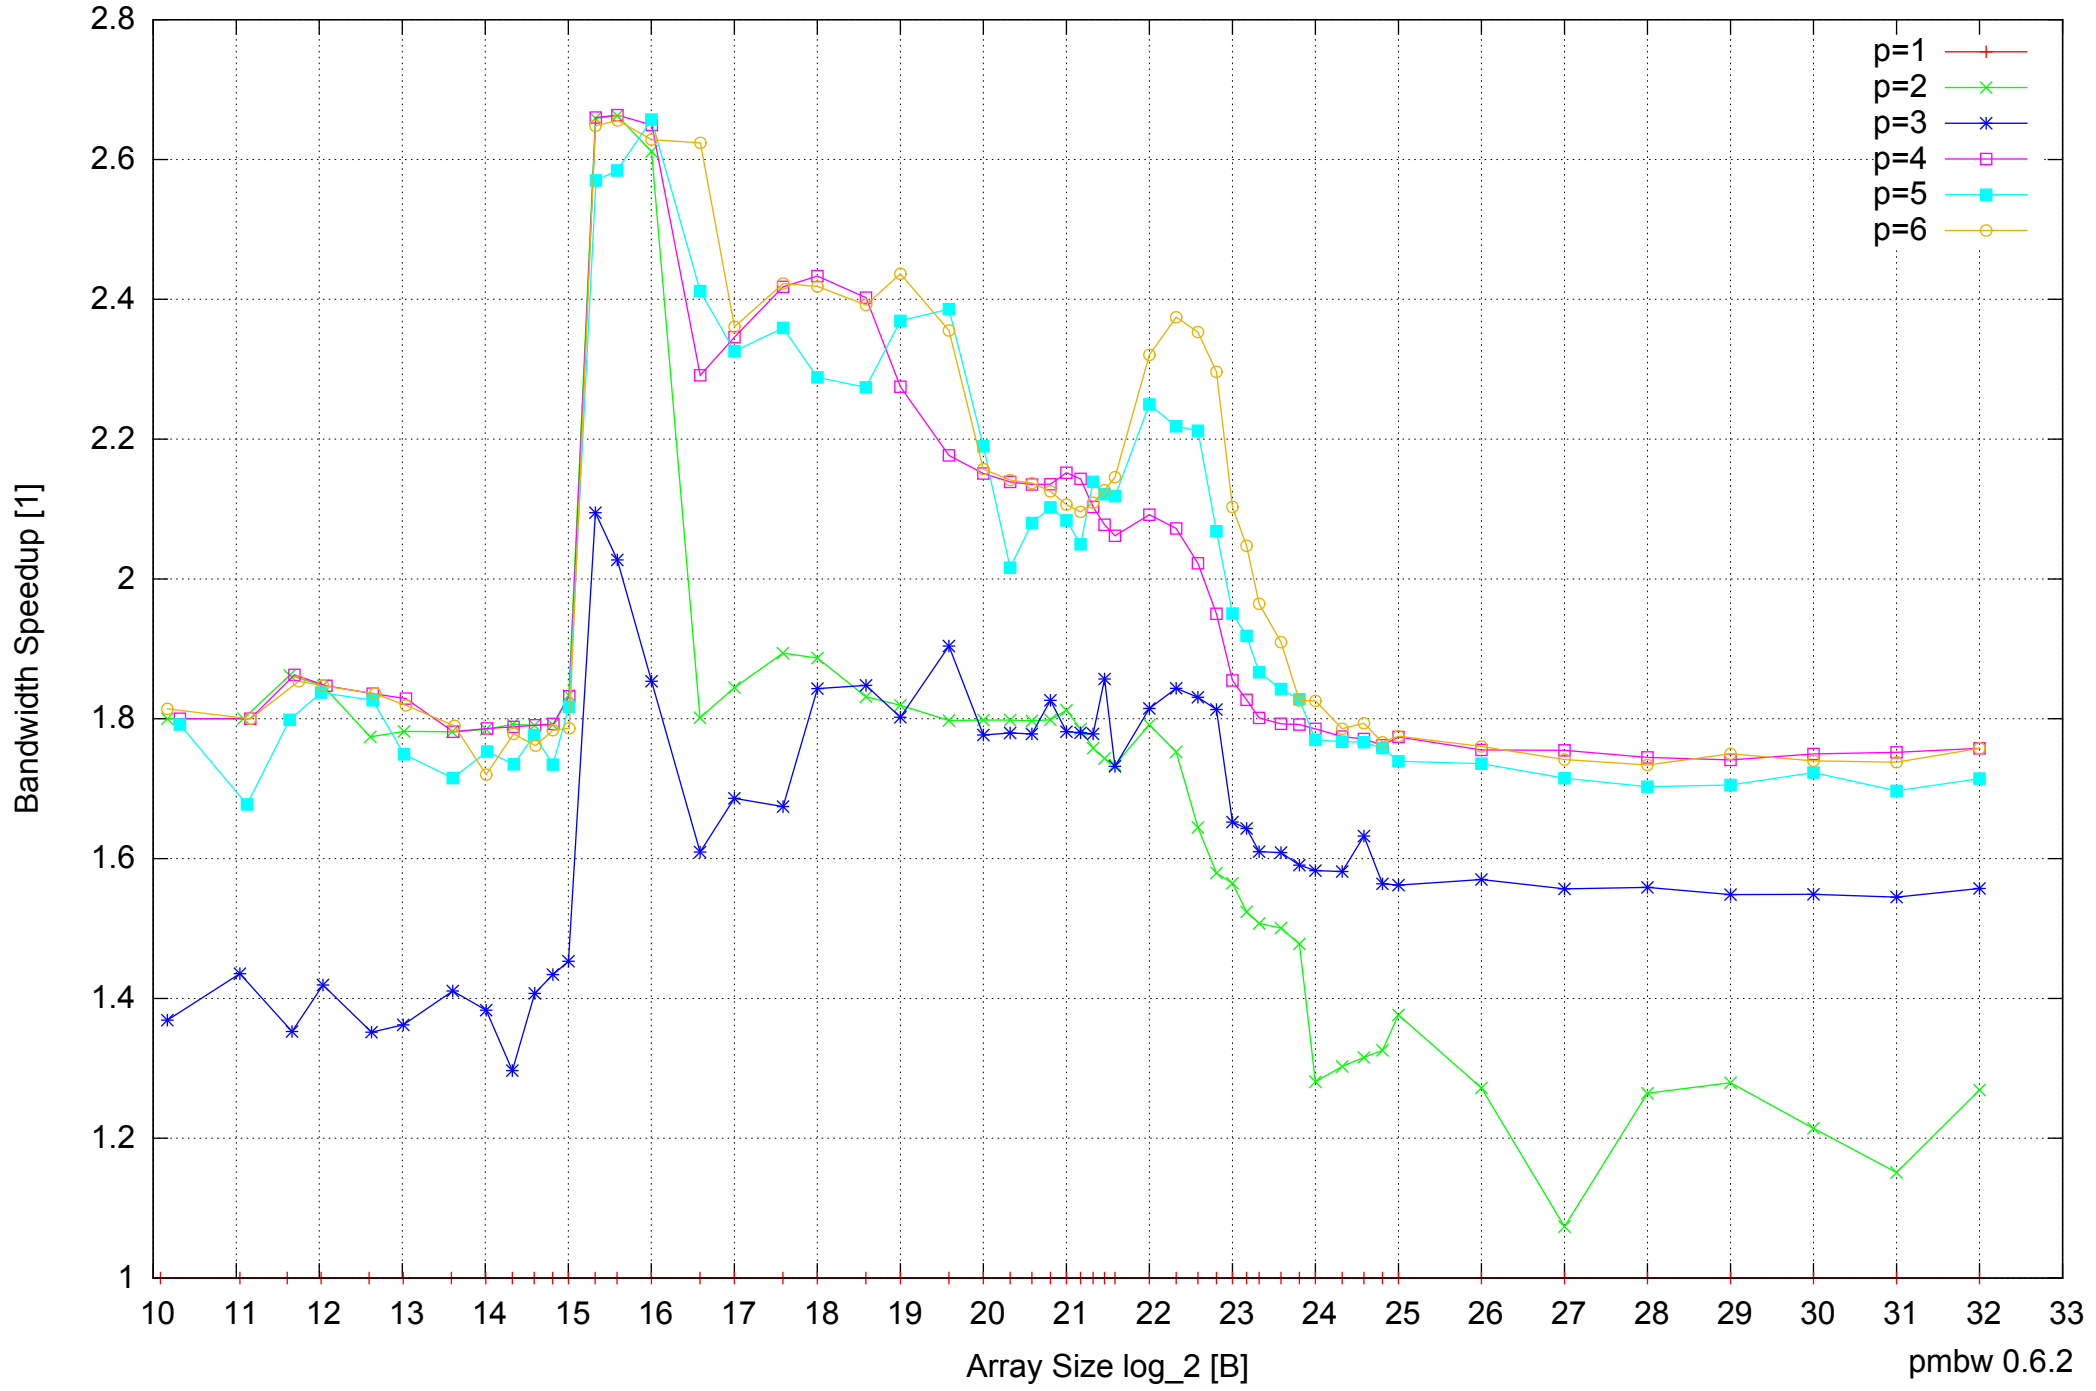

Intel Core i7-4500U 8GB - Speedup of Parallel Memory Bandwidth - ScanRead32PtrUnrollLoop