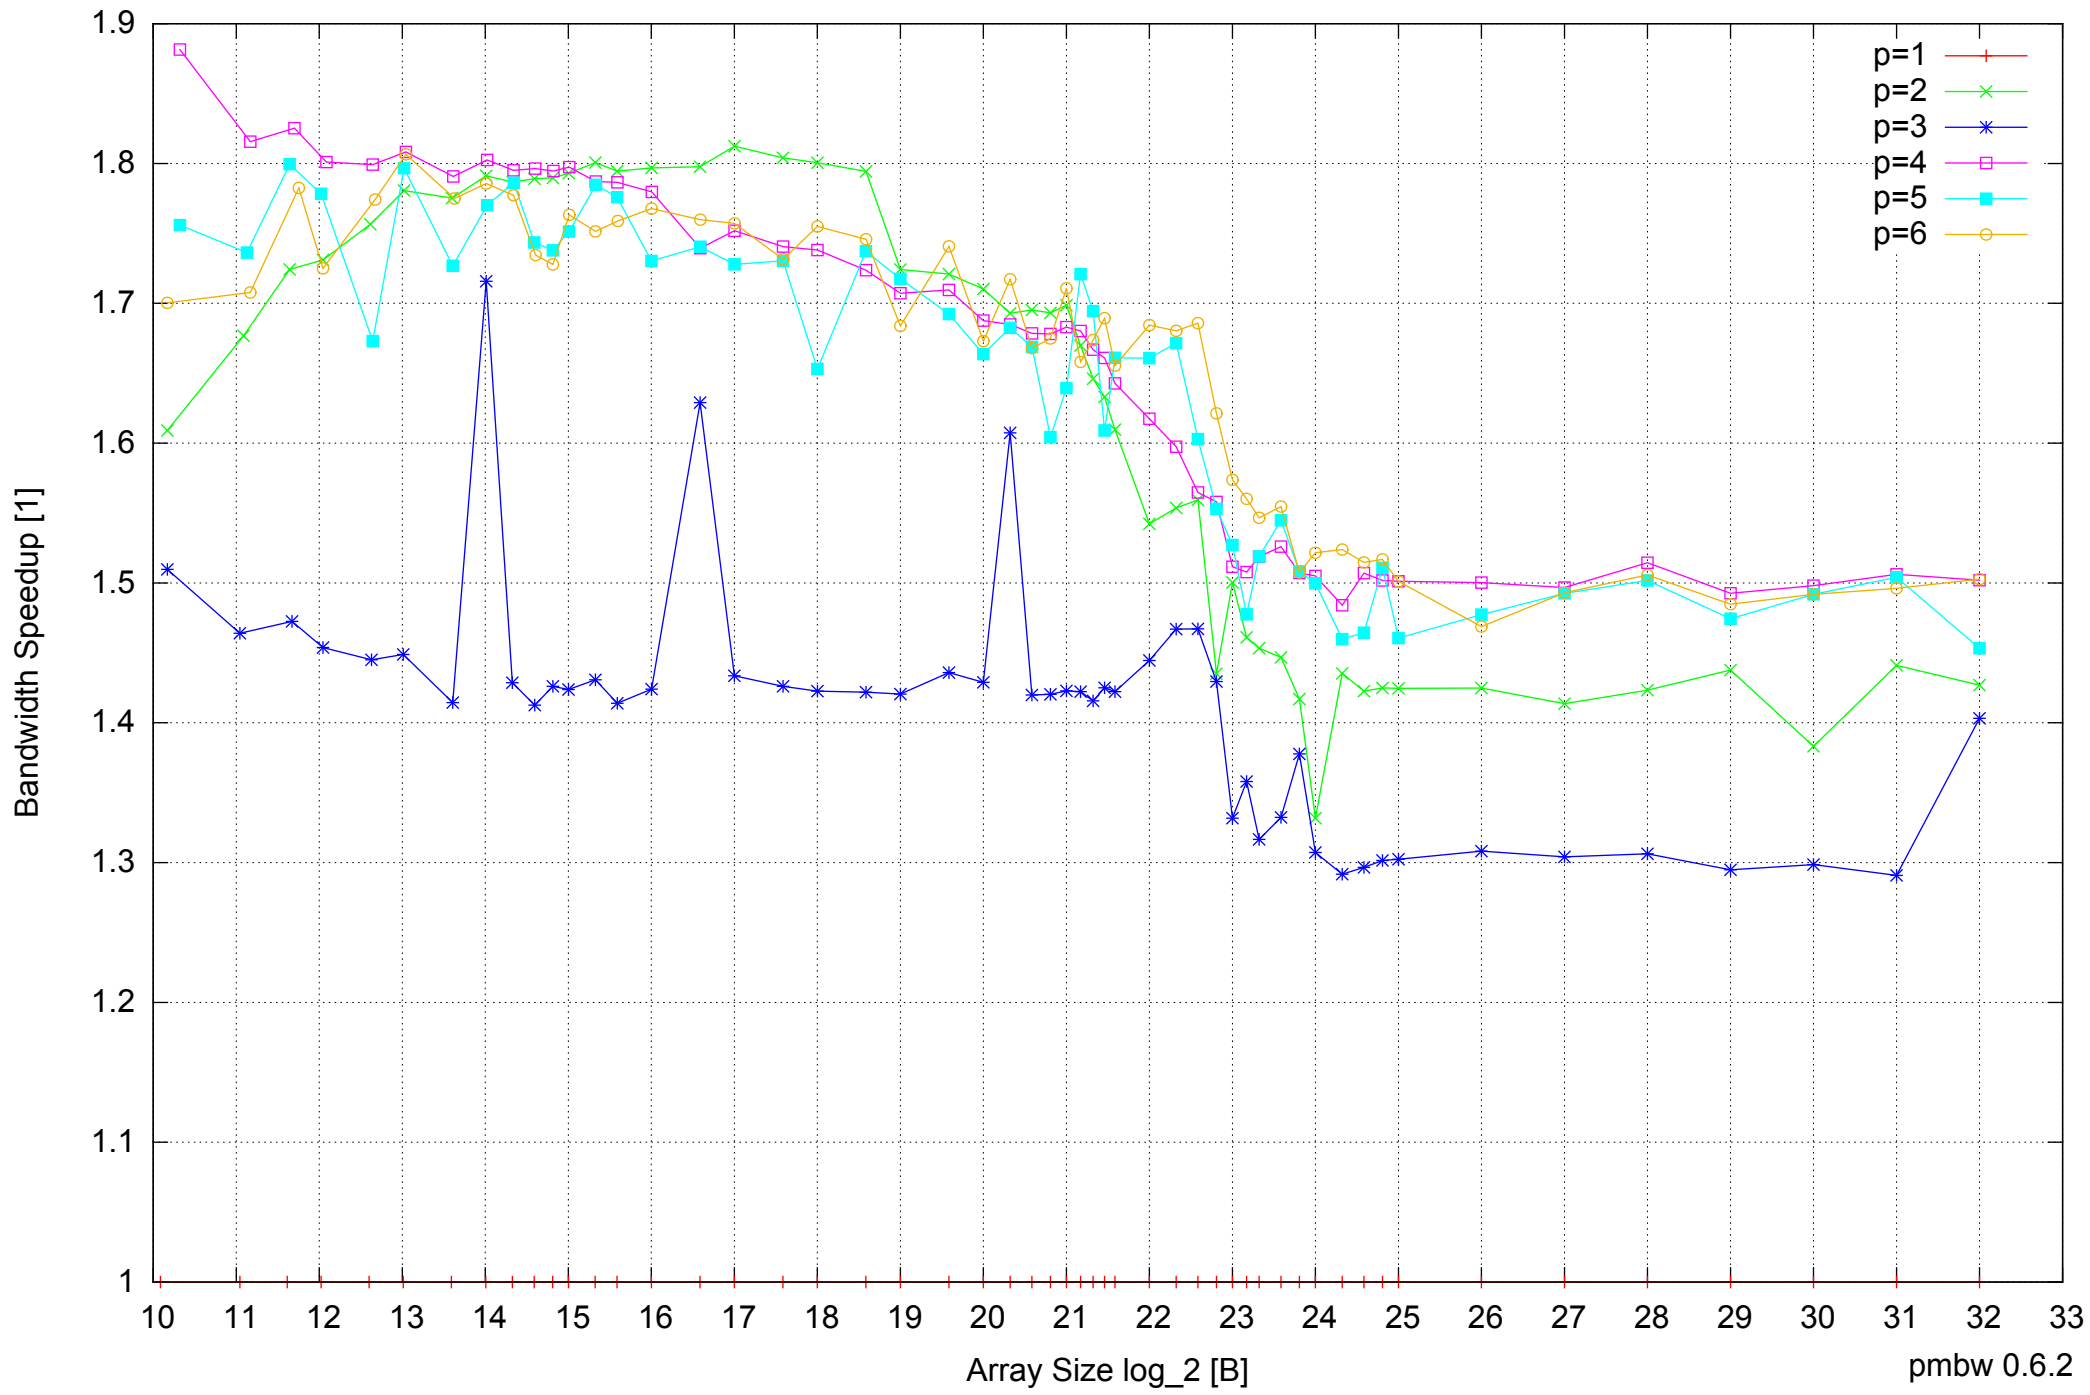

Intel Core i7-4500U 8GB - Speedup of Parallel Memory Bandwidth - ScanRead32PtrSimpleLoop