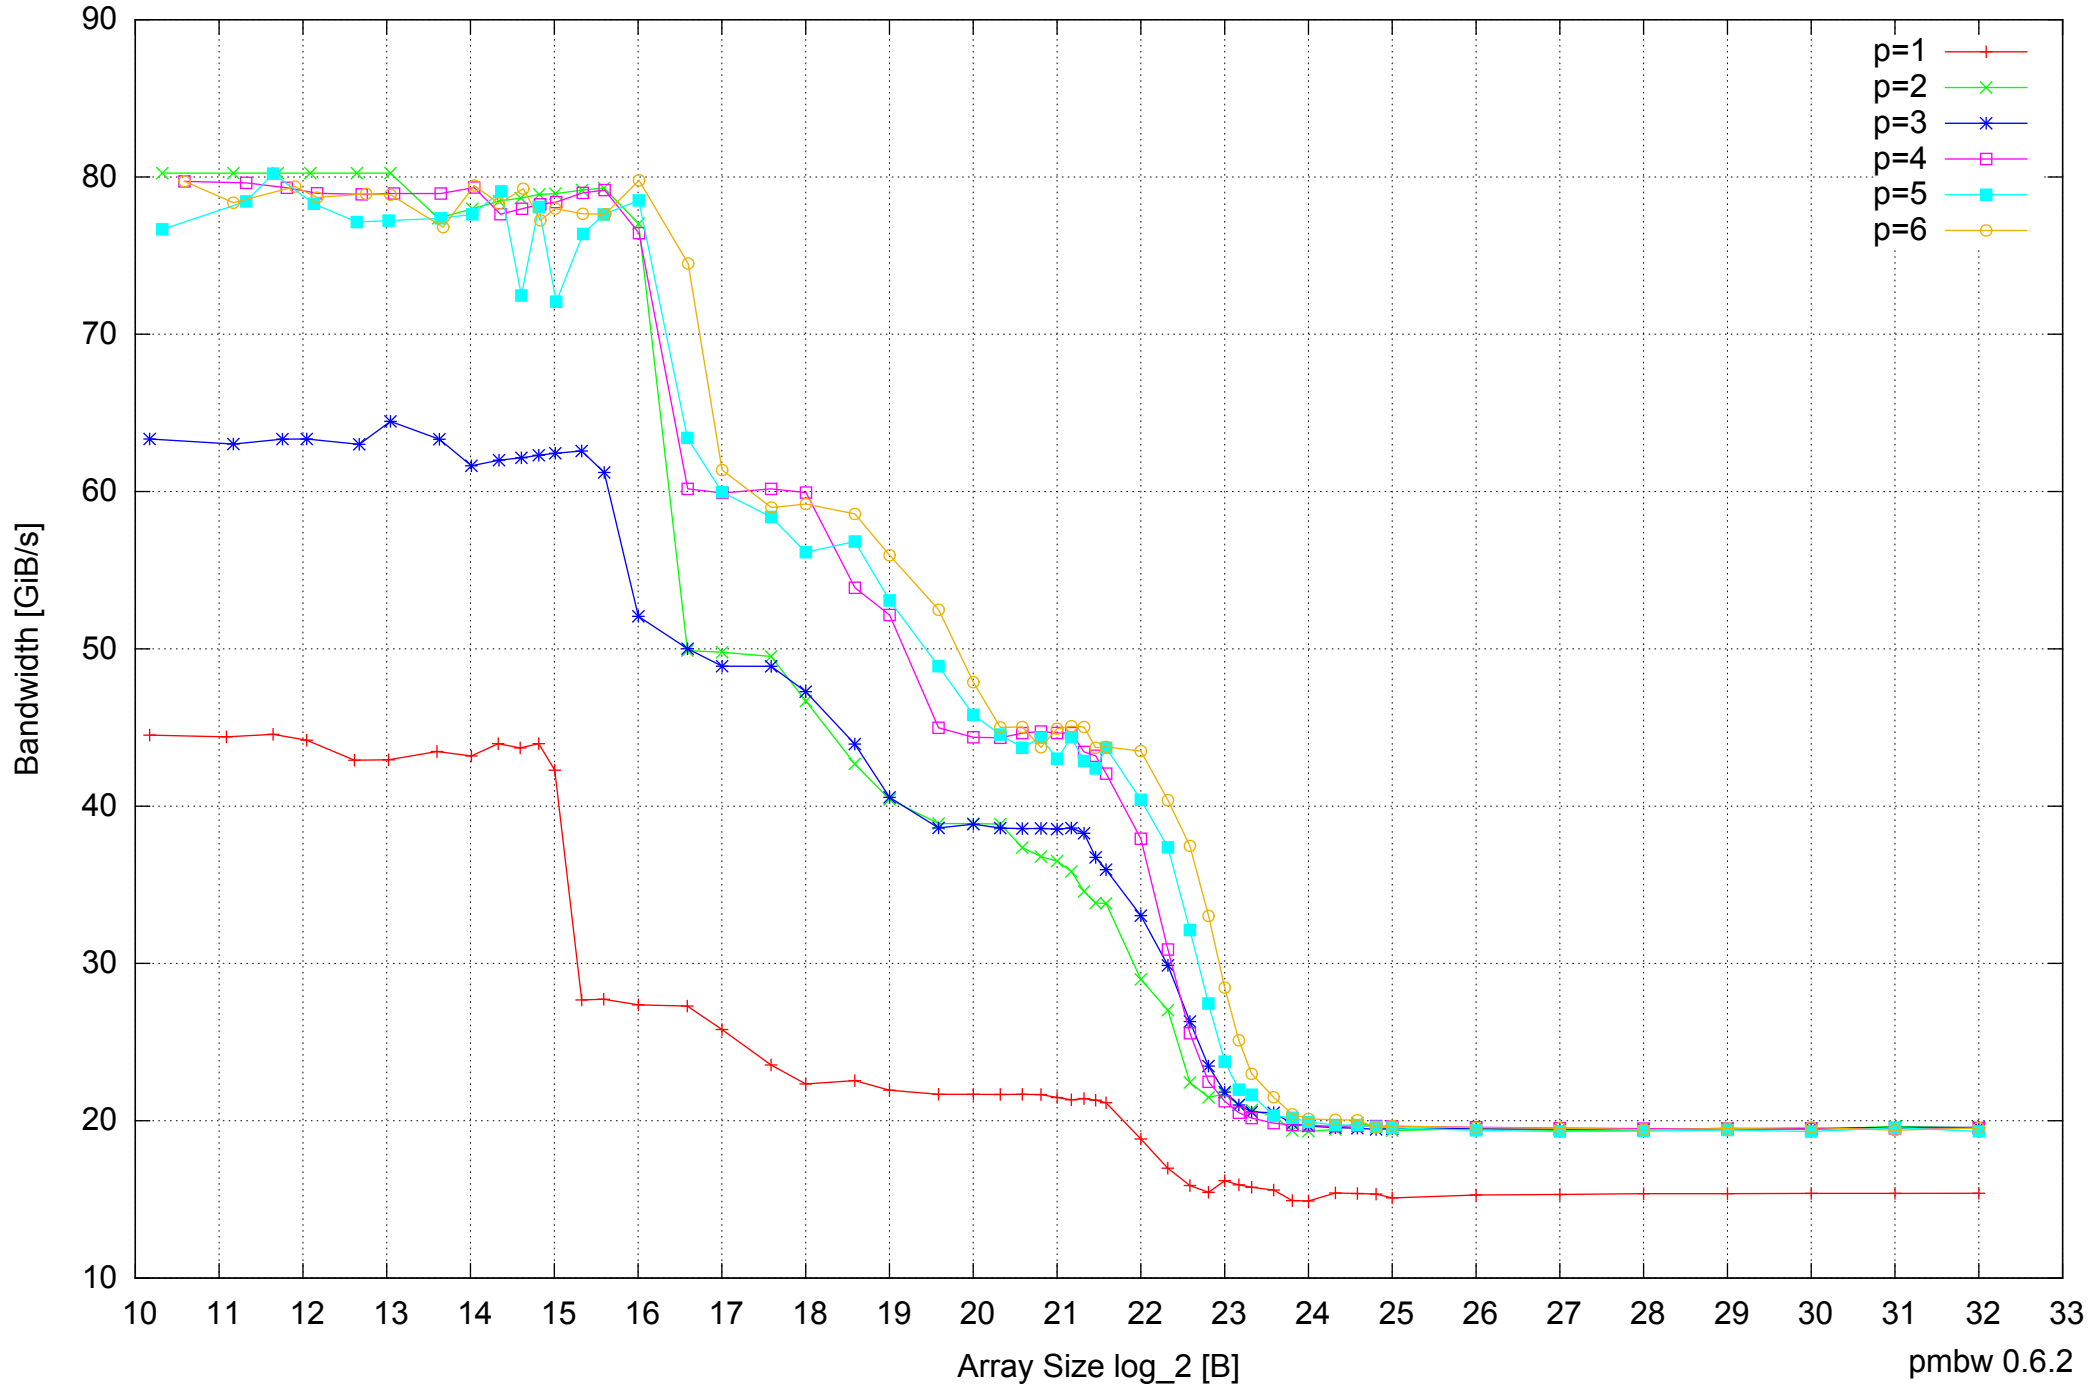

Intel Core i7-4500U 8GB - Parallel Memory Bandwidth - ScanRead64PtrUnrollLoop