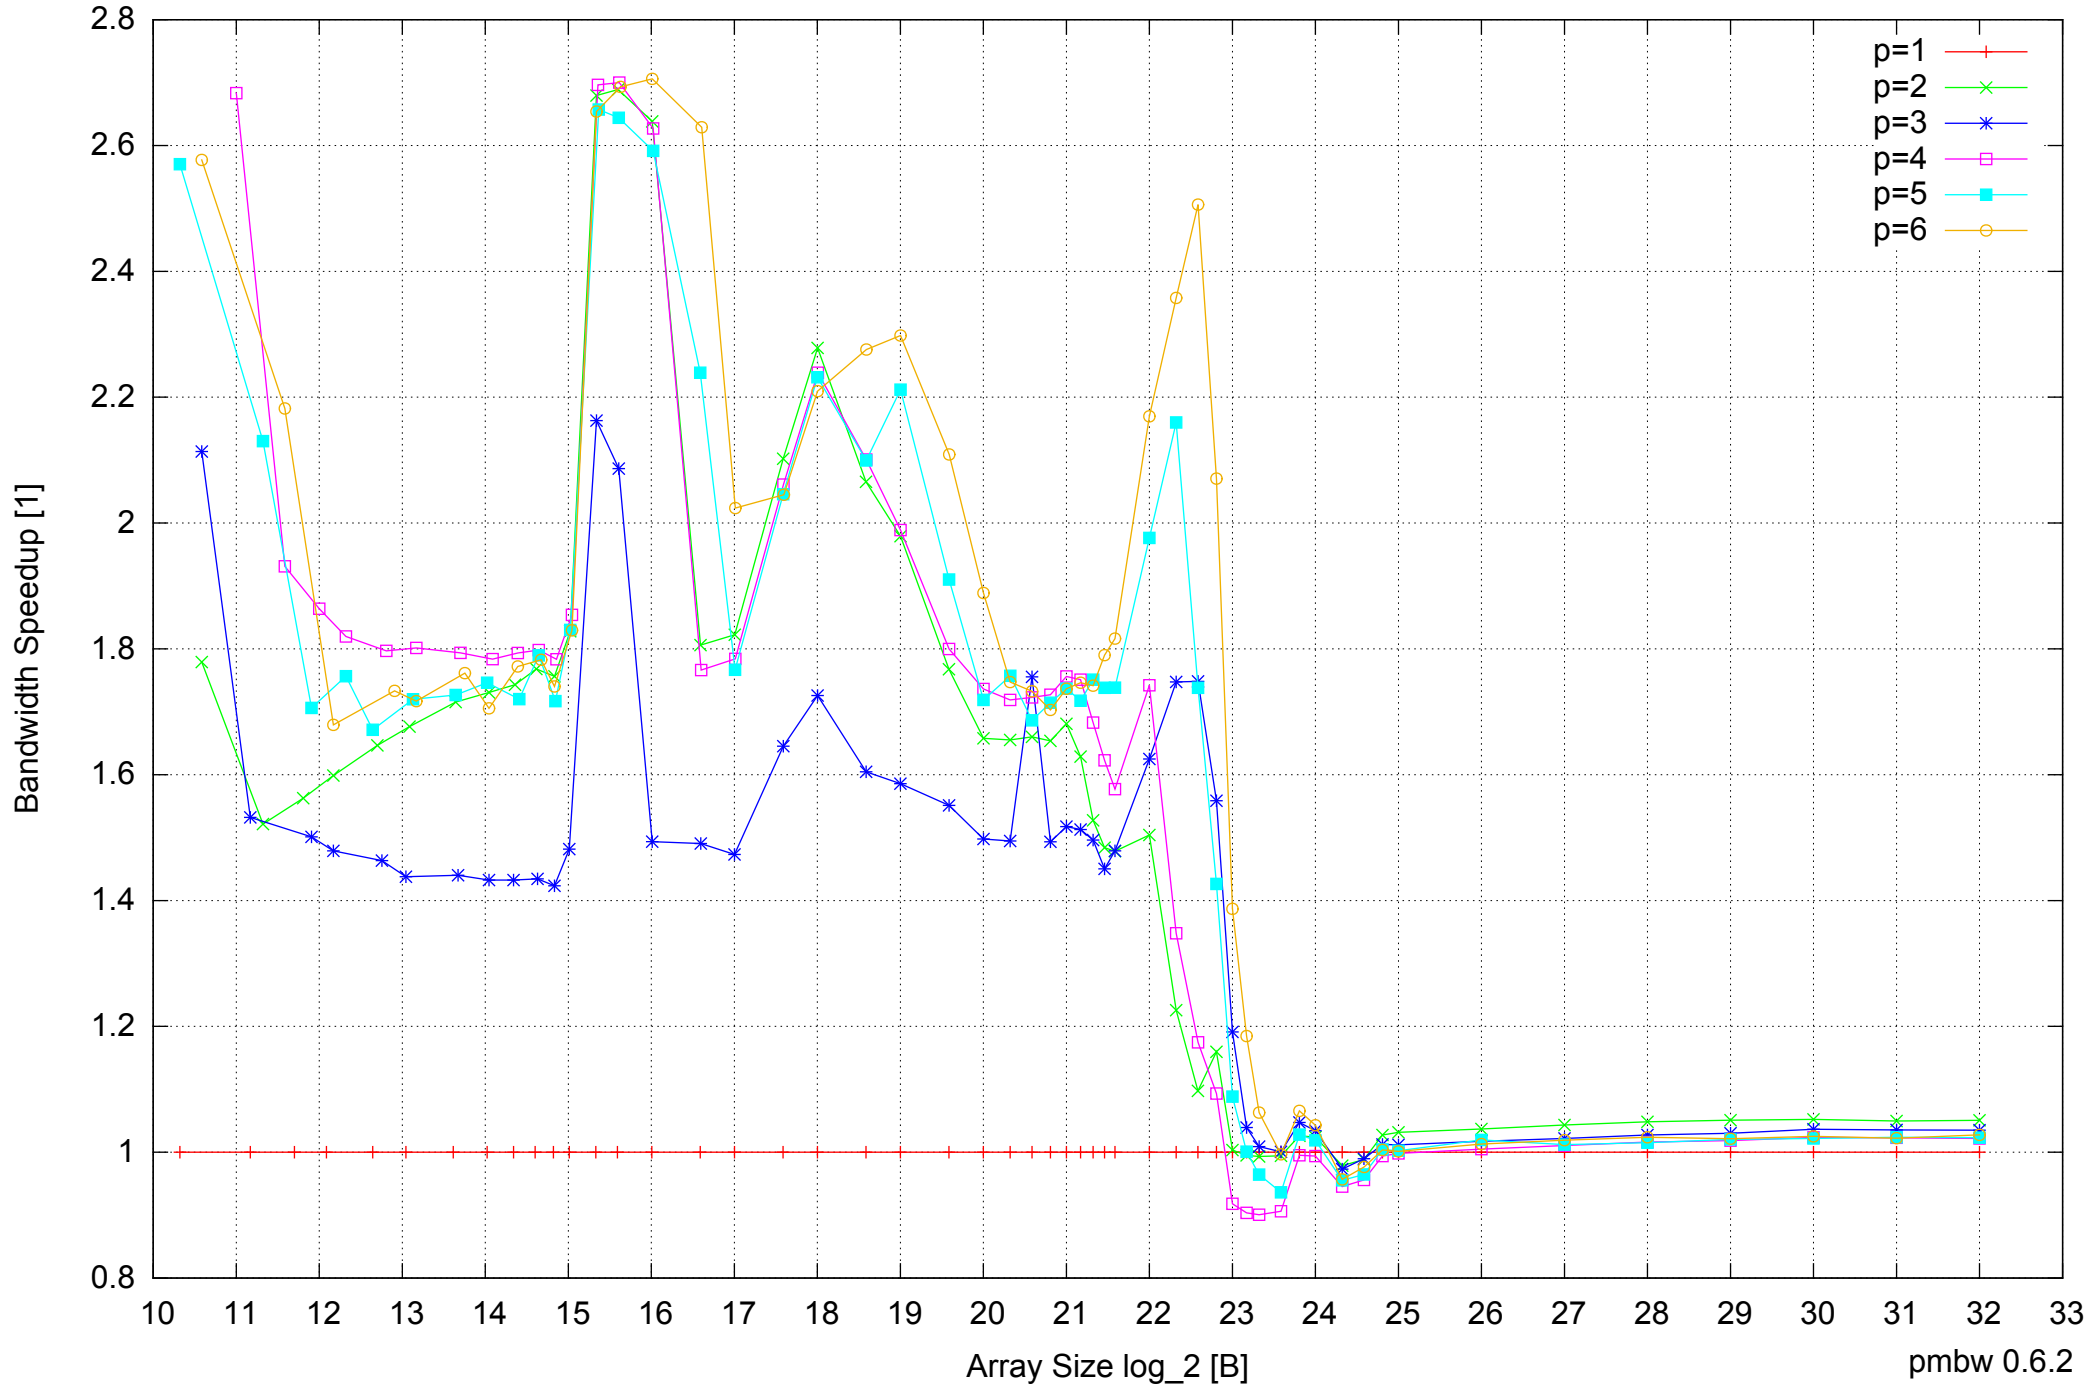

Intel Core i7-4500U 8GB - Speedup of Parallel Memory Bandwidth - ScanWrite128PtrSimpleLoop