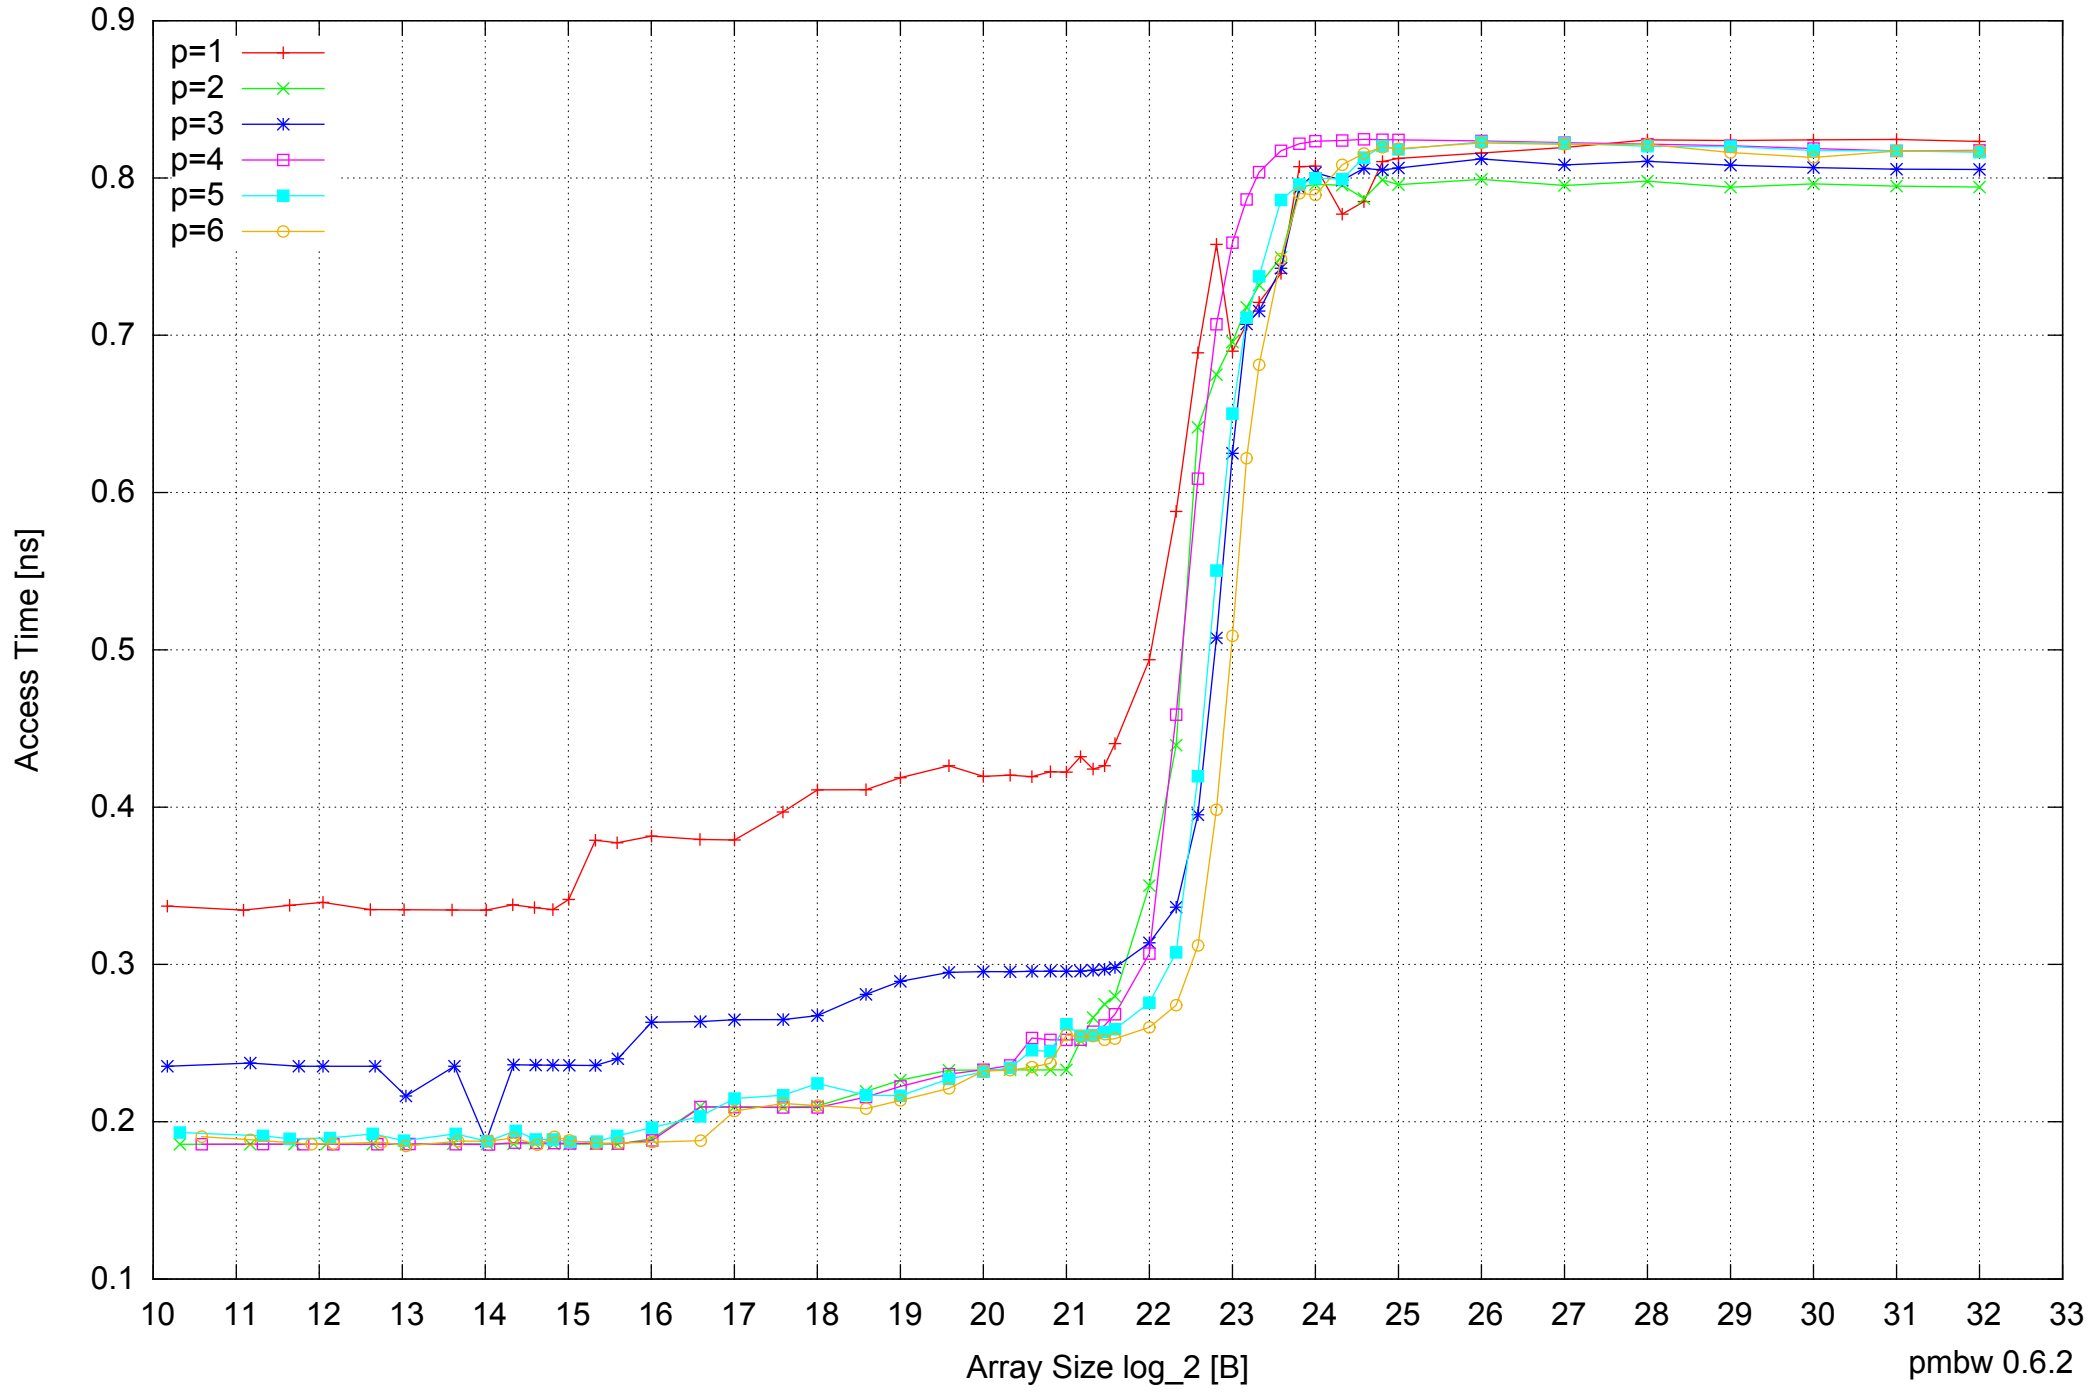

Intel Core i7-4500U 8GB - Speedup of Parallel Memory Bandwidth (enlarged) - ScanWrite64PtrSimpleLoop

Intel Core i7-4500U 8GB - Parallel Memory Bandwidth - ScanWrite64PtrUnrollLoop

Intel Core i7-4500U 8GB - Parallel Memory Access Time - ScanWrite64PtrUnrollLoop