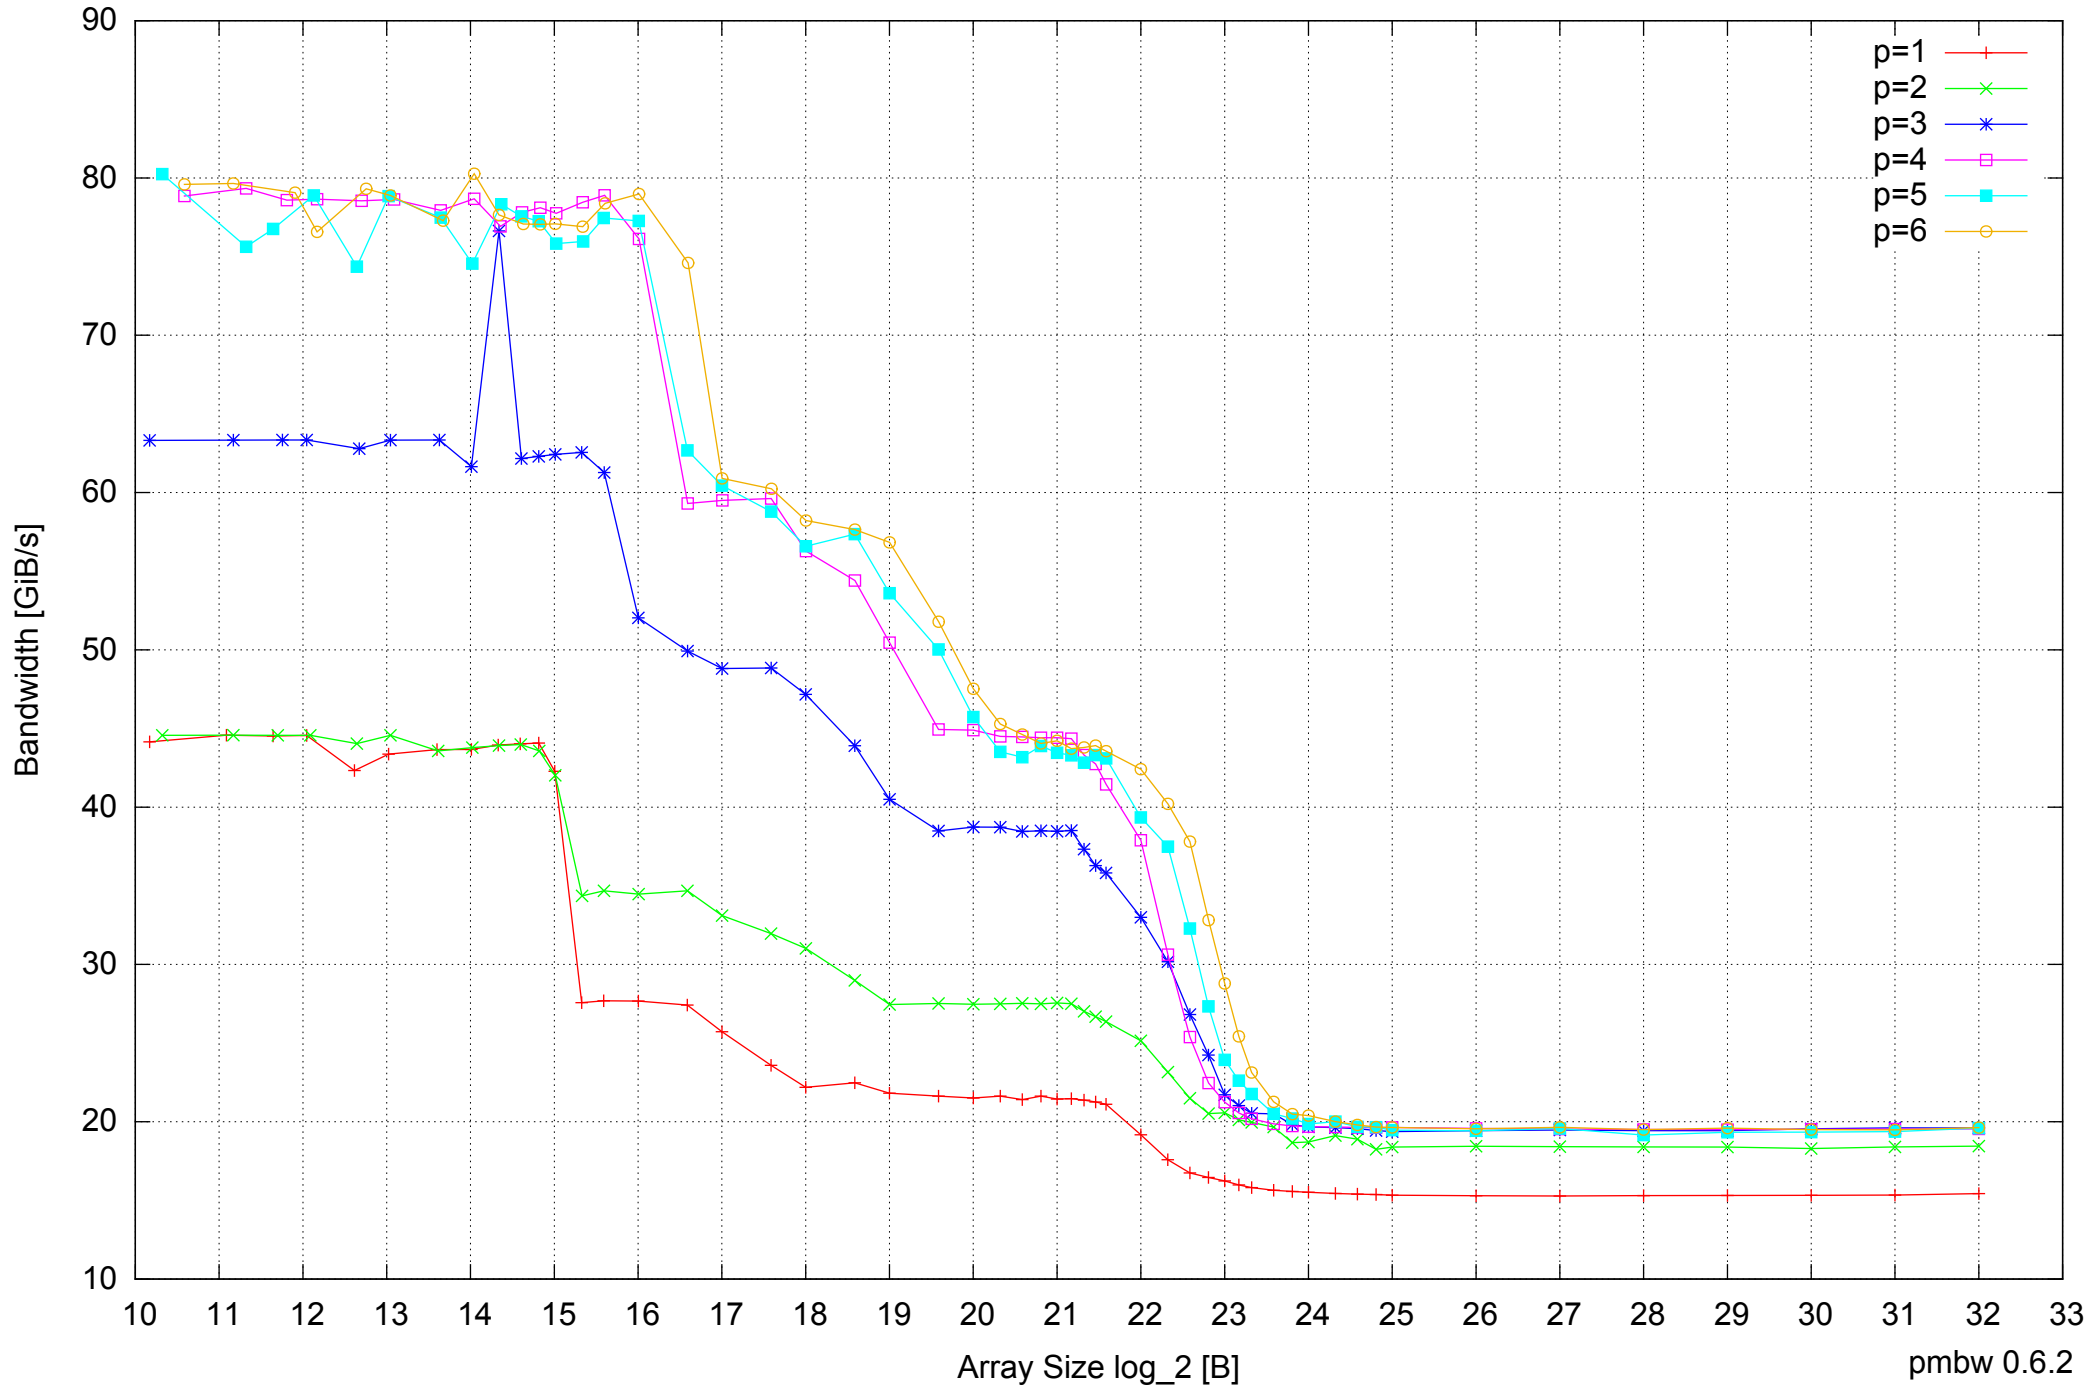

Intel Core i7-4500U 8GB - Parallel Memory Bandwidth - ScanRead64IndexUnrollLoop