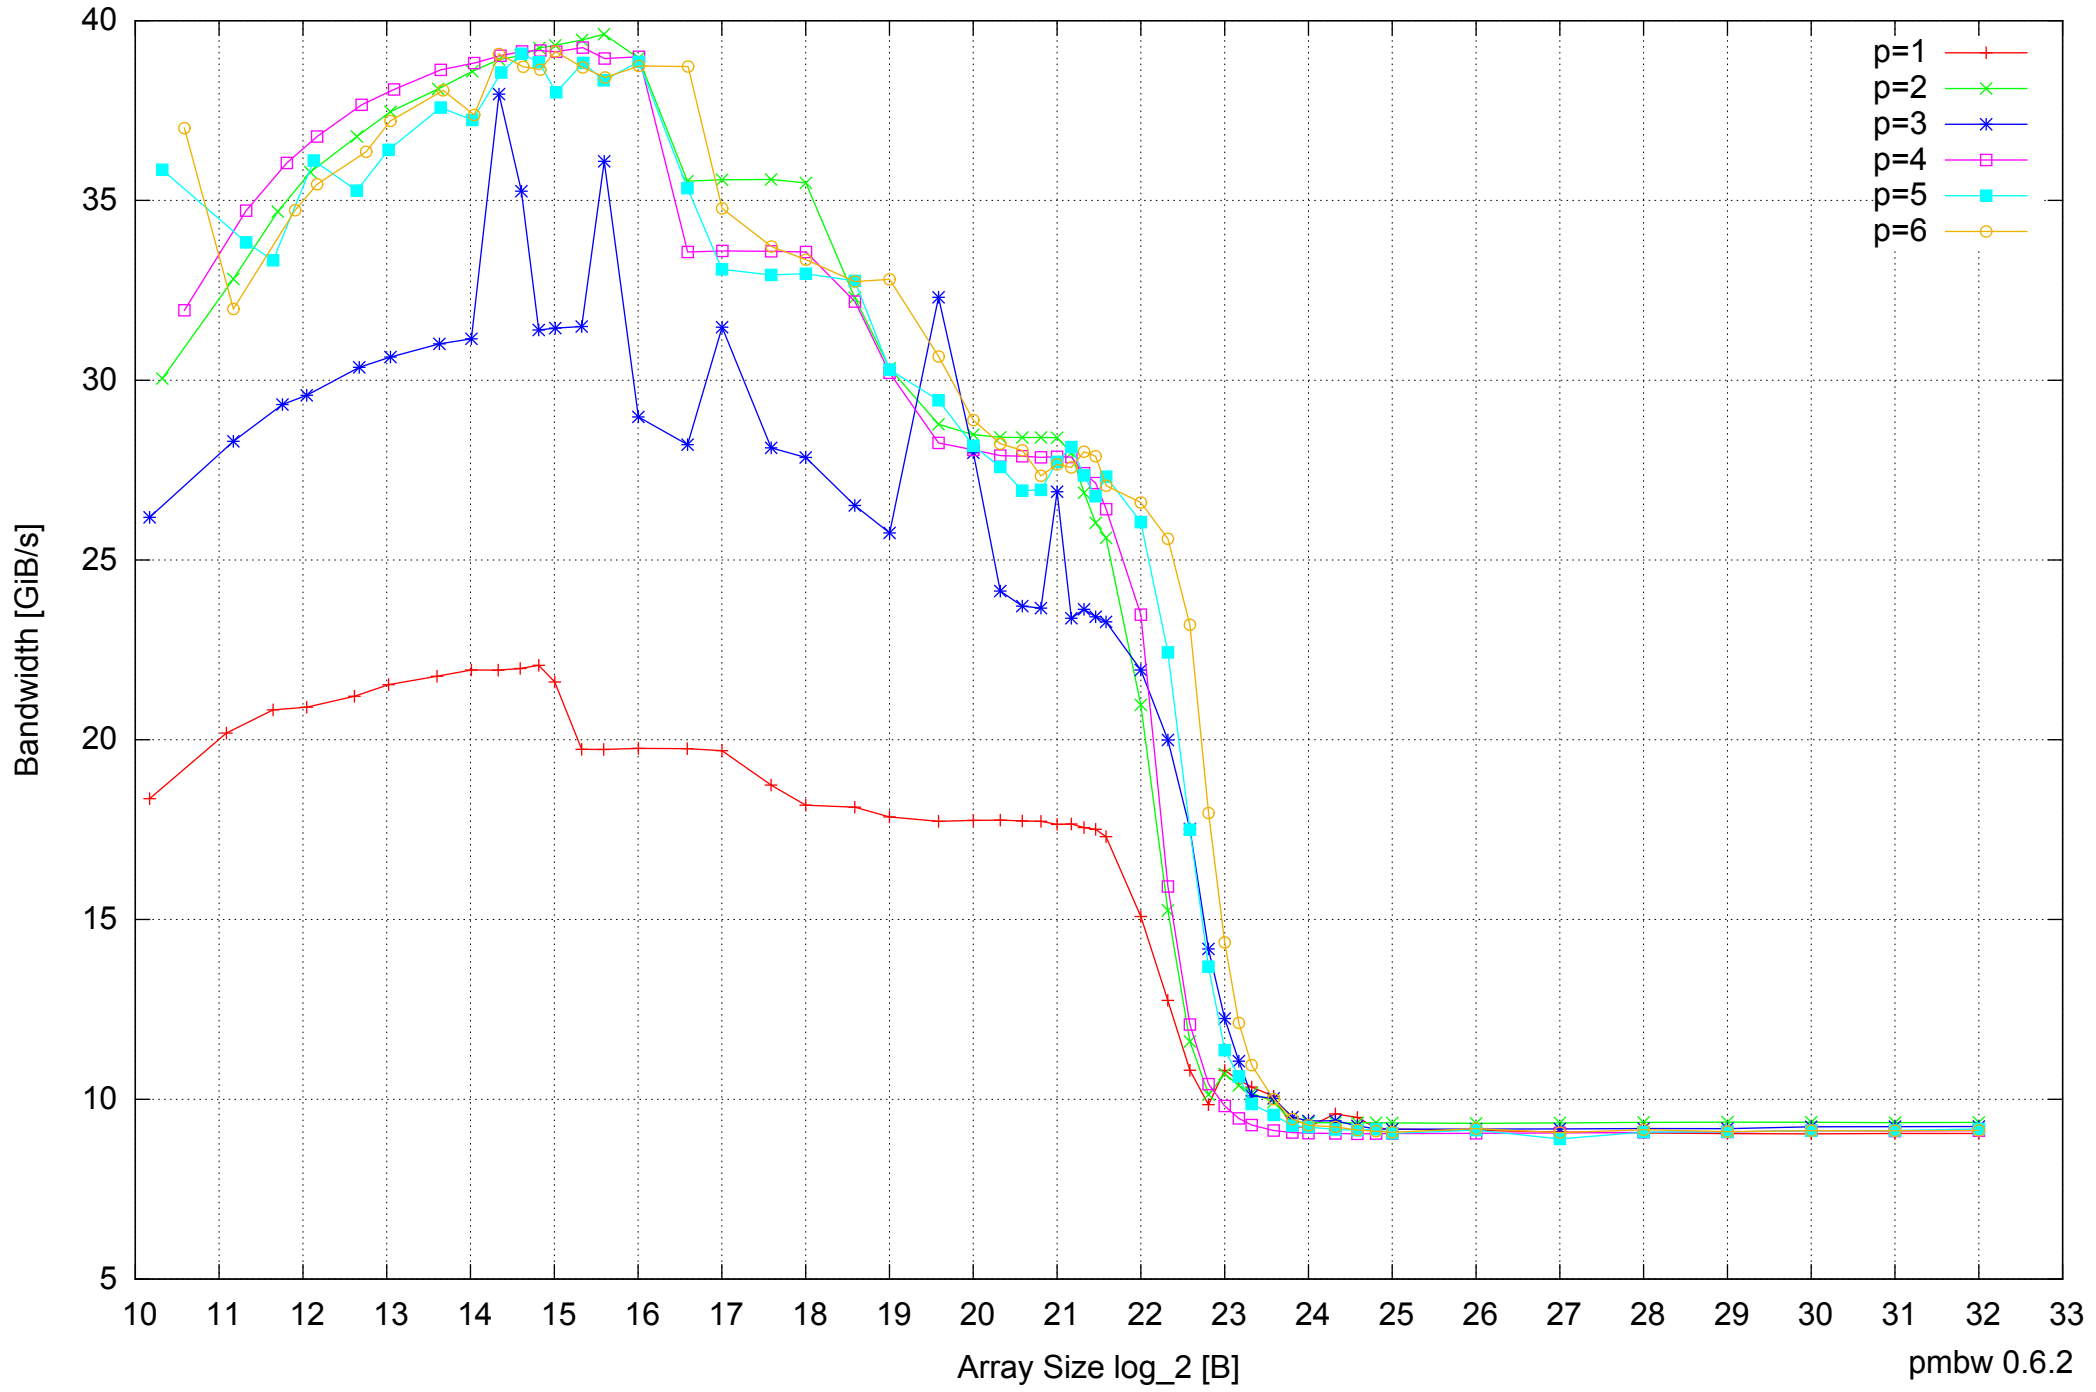

Intel Core i7-4500U 8GB - Parallel Memory Bandwidth - ScanWrite64PtrSimpleLoop