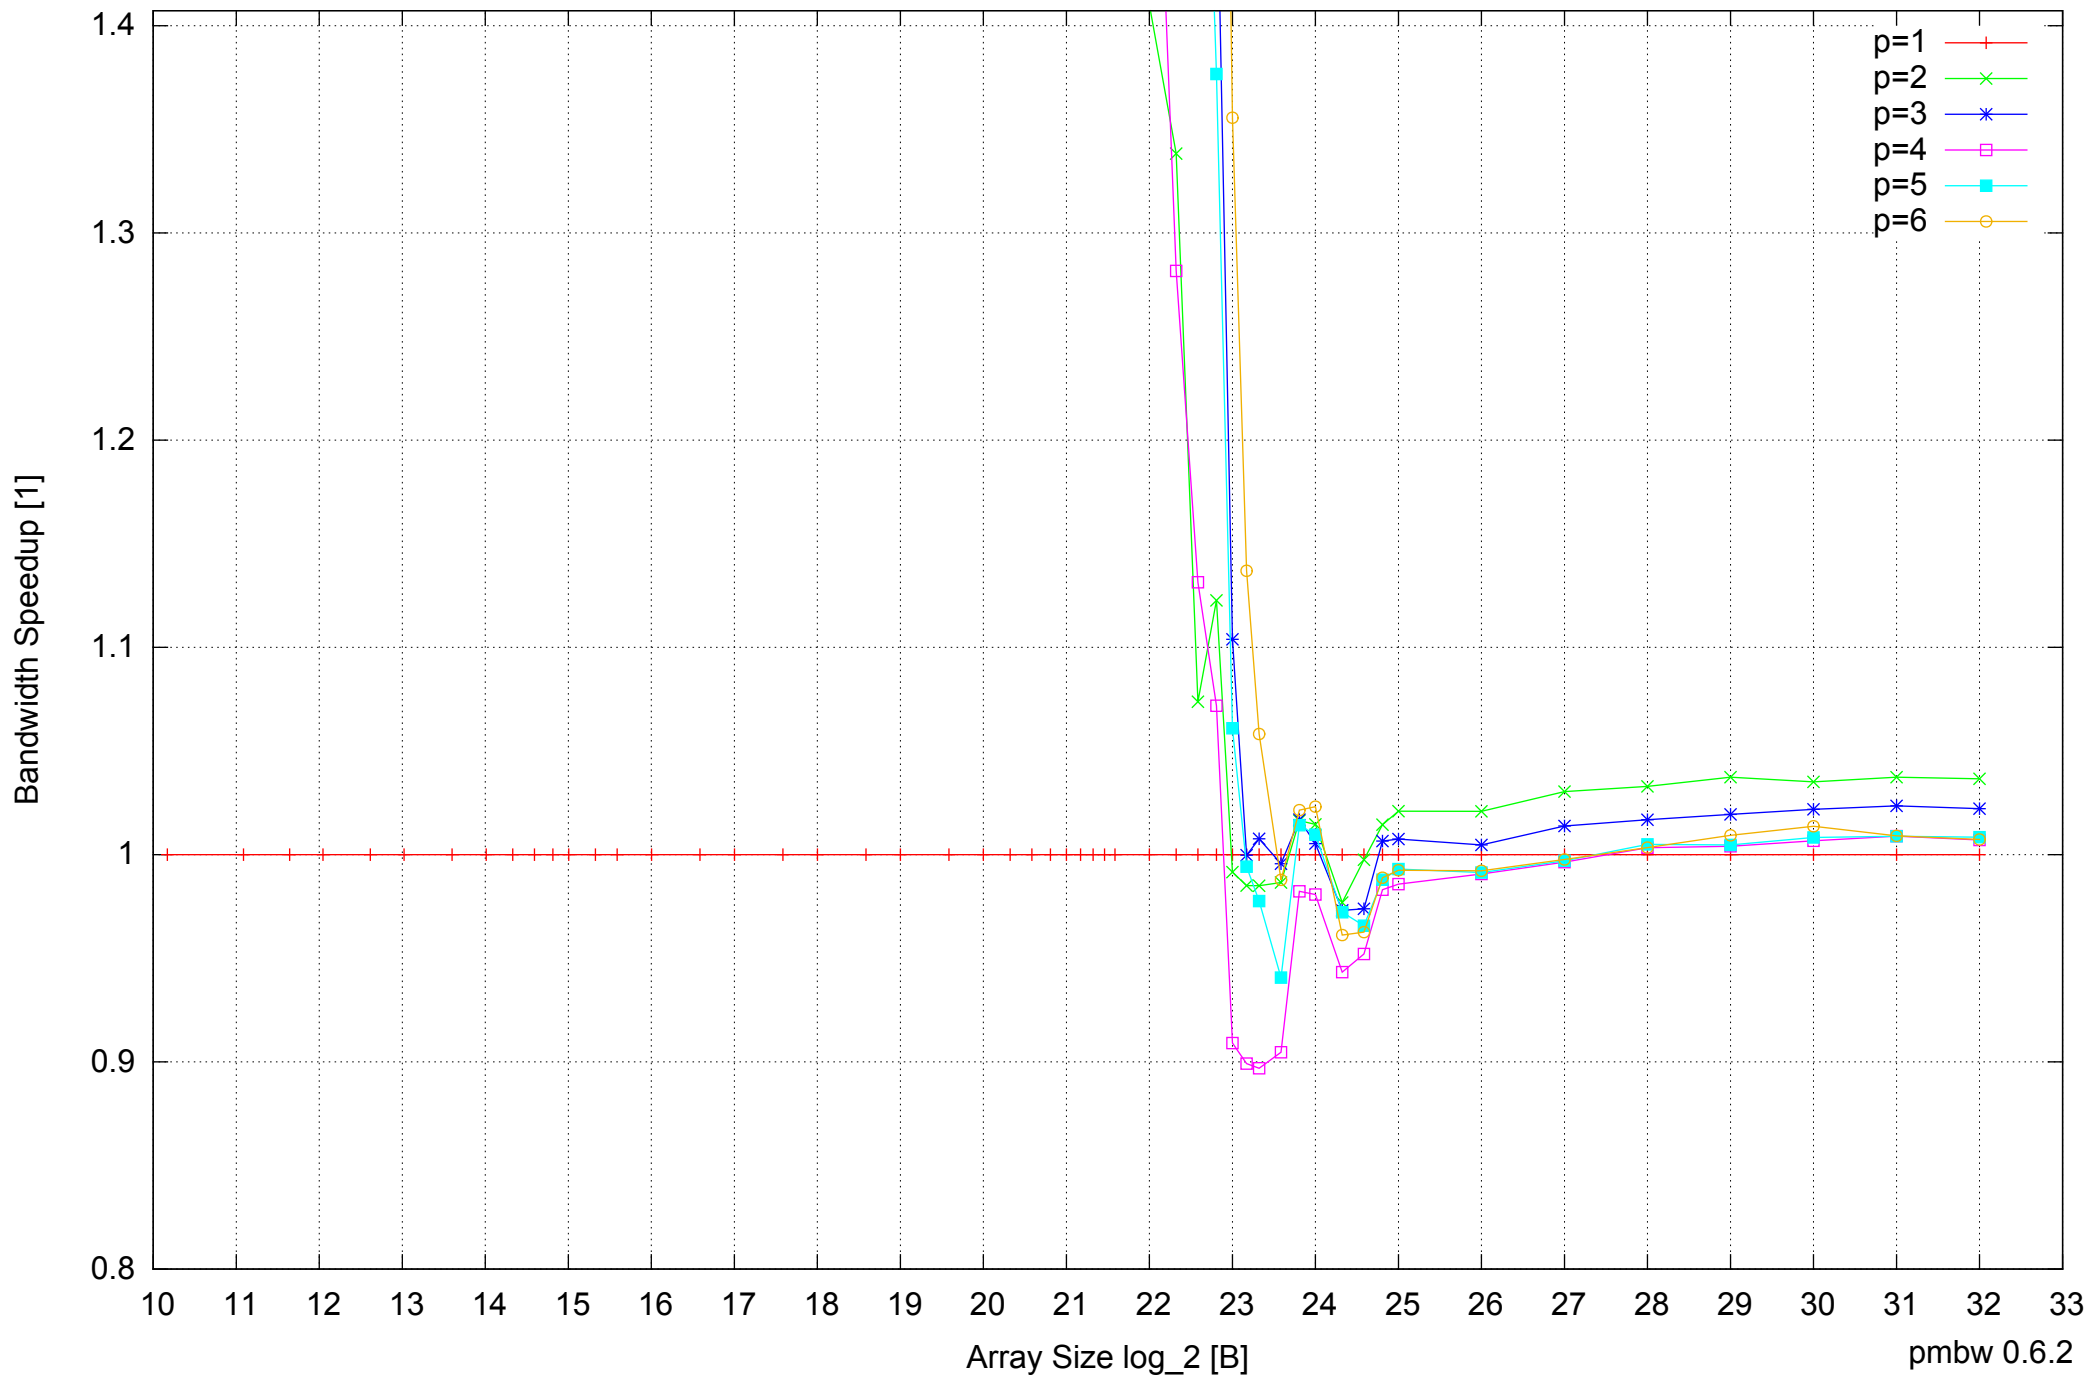

Intel Core i7-4500U 8GB - Speedup of Parallel Memory Bandwidth (enlarged) - ScanWrite64PtrUnrollLoop