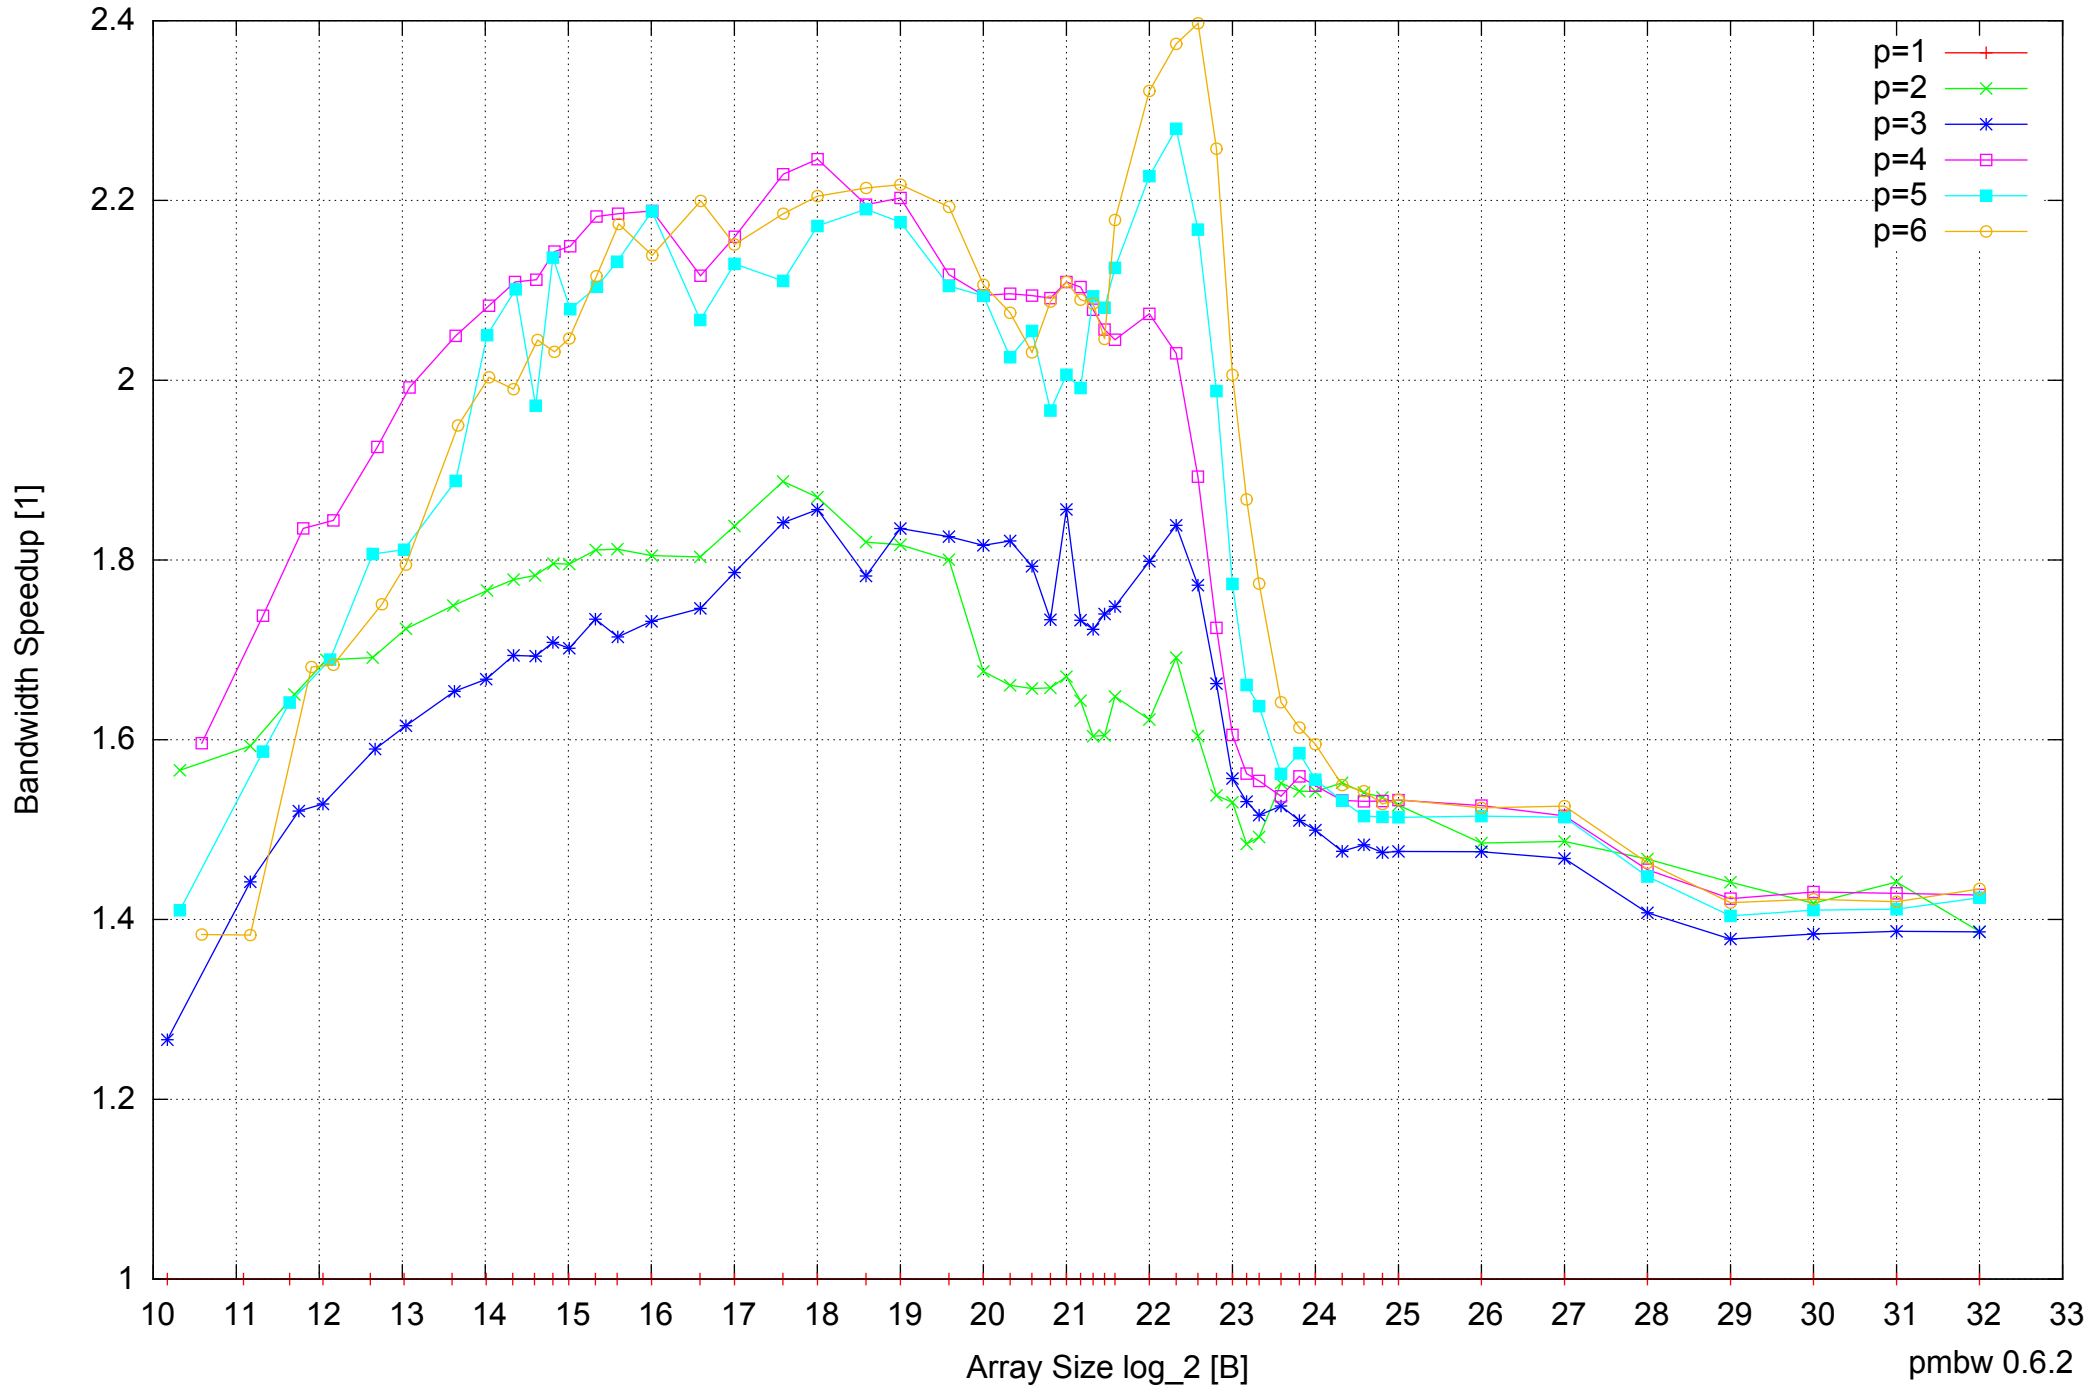

Intel Core i7-4500U 8GB - Speedup of Parallel Memory Bandwidth - ScanRead64PtrSimpleLoop