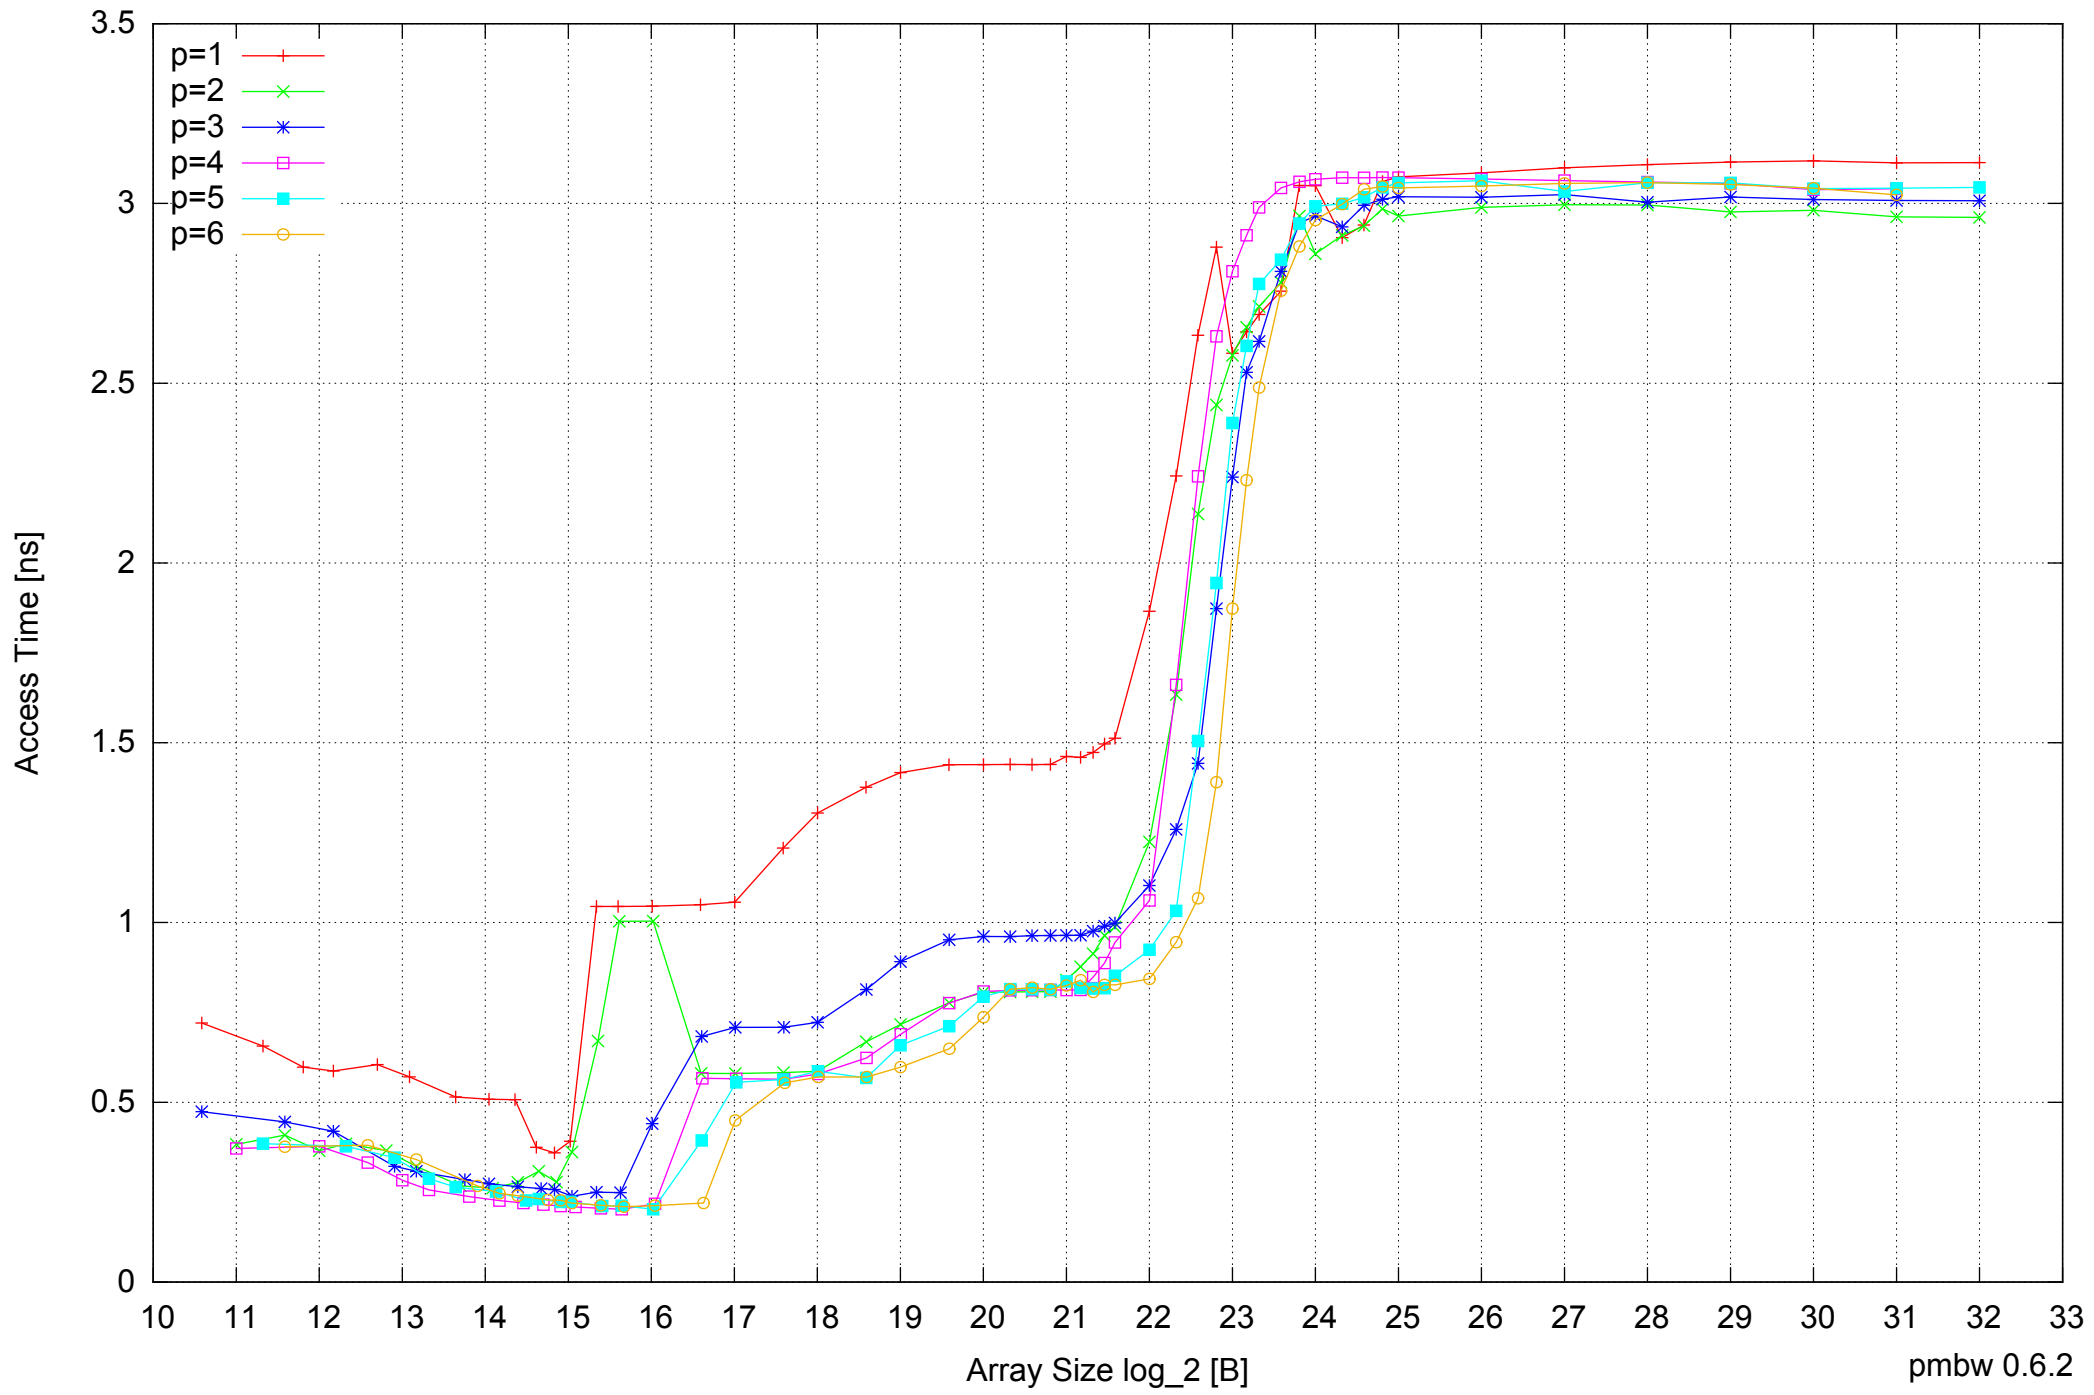

Intel Core i7-4500U 8GB - One Thread Memory Bandwidth

Intel Core i7-4500U 8GB - One Thread Memory Latency (Access Time)

Intel Core i7-4500U 8GB - One Thread Memory Latency (excluding Permutation)

Intel Core i7-4500U 8GB - One Thread Memory Bandwidth (only 64-bit Reads)

Intel Core i7-4500U 8GB - Parallel Memory Bandwidth - ScanWrite256PtrSimpleLoop

p=1  
p=2  
p=3  
p=4  
p=5  
p=6

Array Size log<sub>2</sub> [B] pmbw 0.6.2

Intel Core i7-4500U 8GB - Parallel Memory Access Time - ScanWrite256PtrSimpleLoop