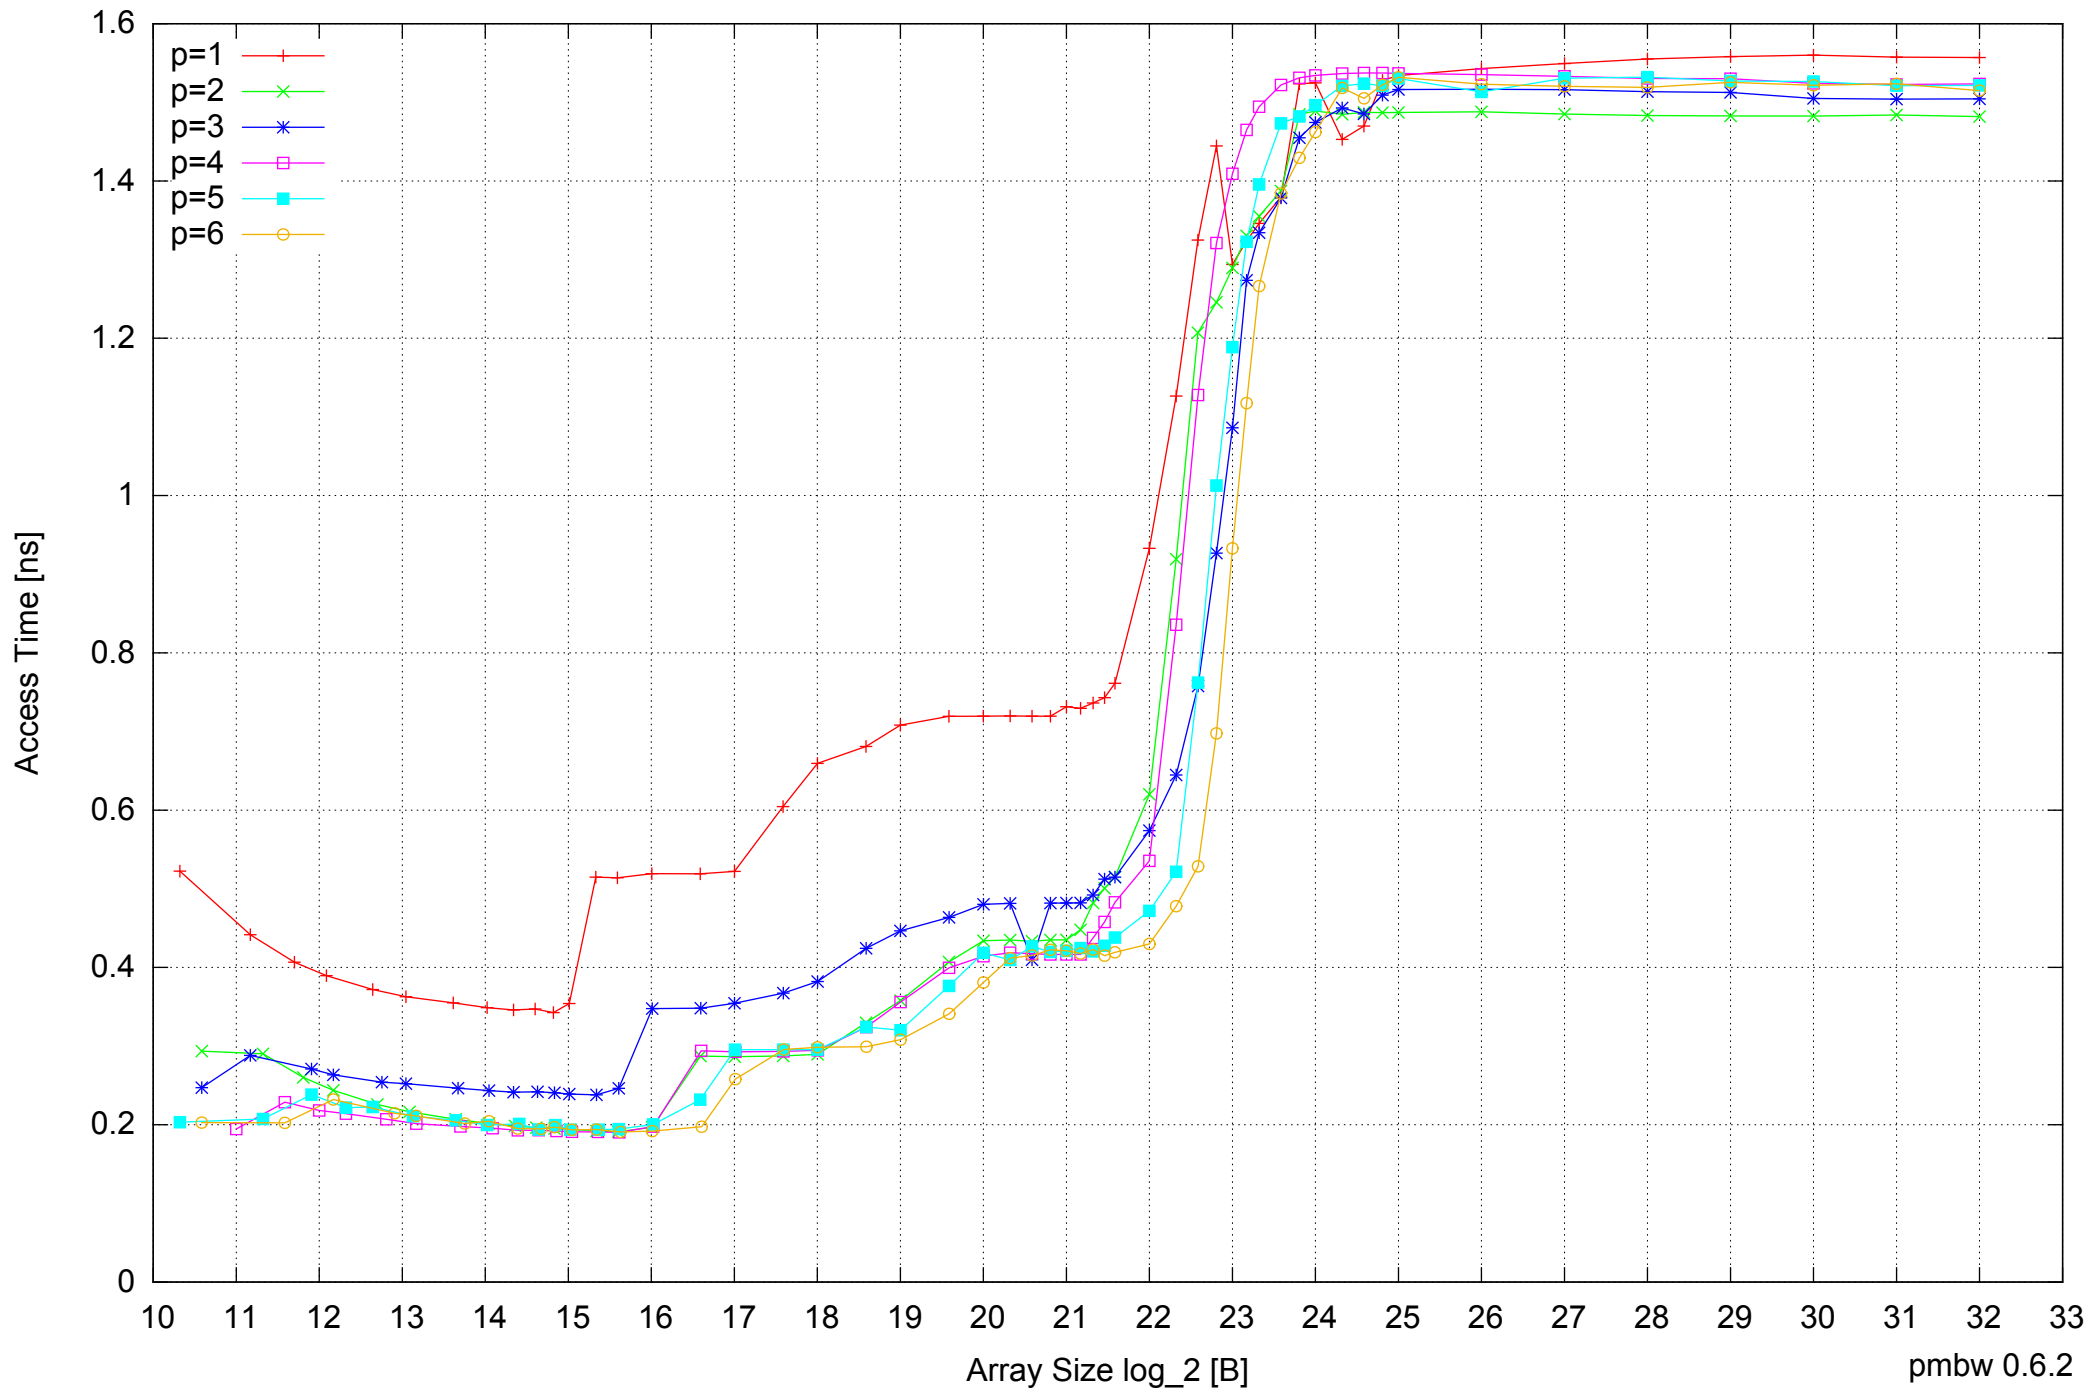

Intel Core i7-4500U 8GB - Parallel Memory Access Time - ScanWrite128PtrSimpleLoop