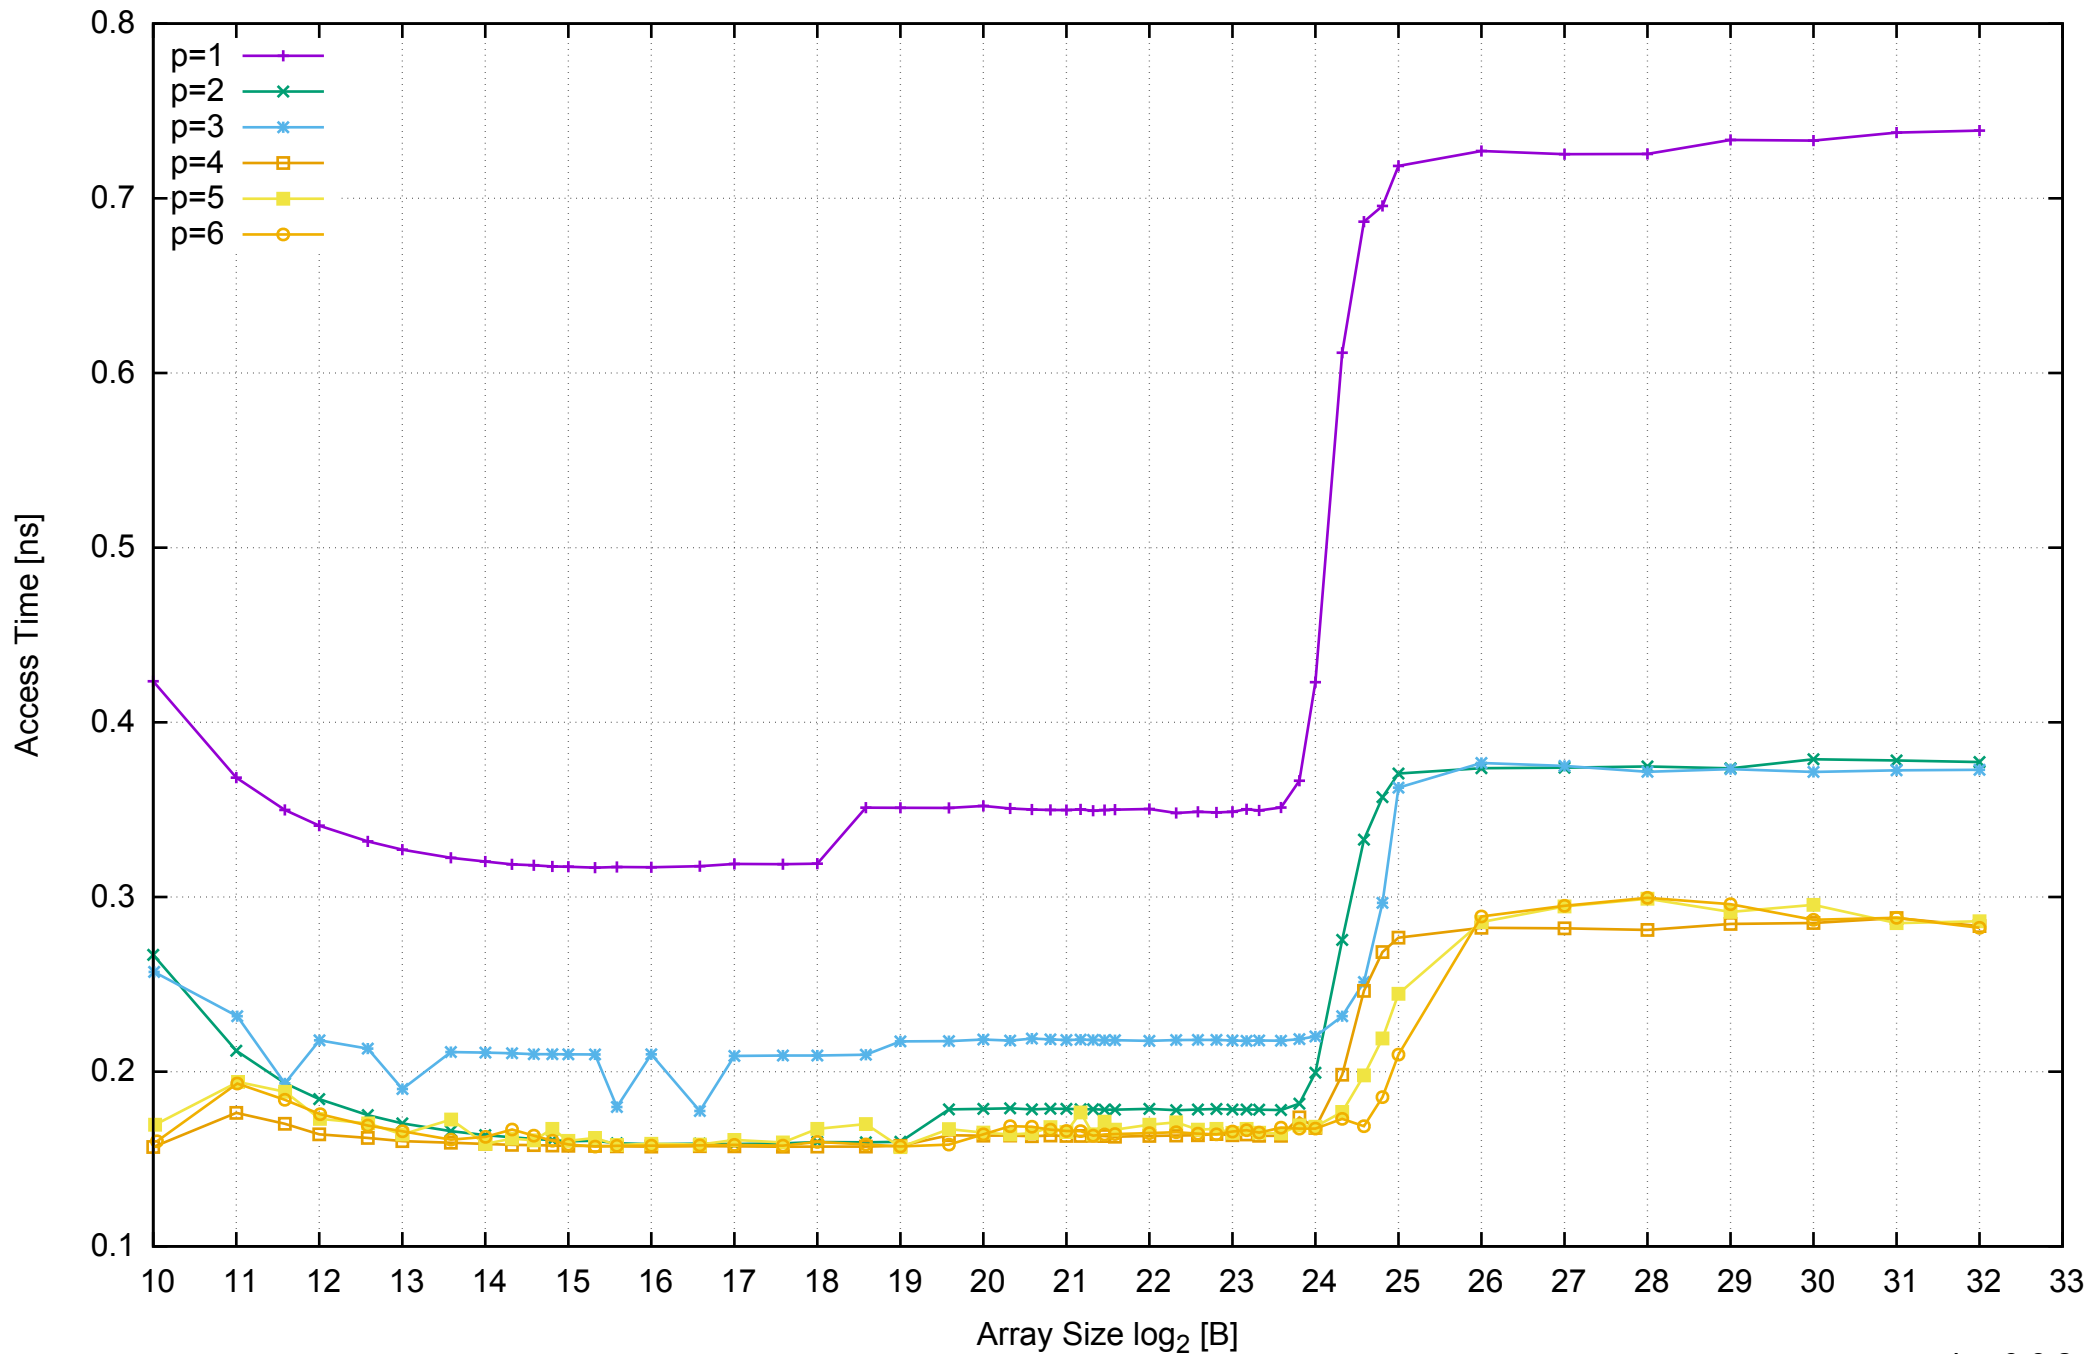

AWS c4.xlarge - Intel Xeon E5-2666 v3 2.90 GHz 7.5GB - Speedup of Parallel Memory Bandwidth - ScanRead64PtrSimpleLoop

AWS c4.xlarge - Intel Xeon E5-2666 v3 2.90 GHz 7.5GB - Parallel Memory Access Time - ScanRead64PtrSimpleLoop