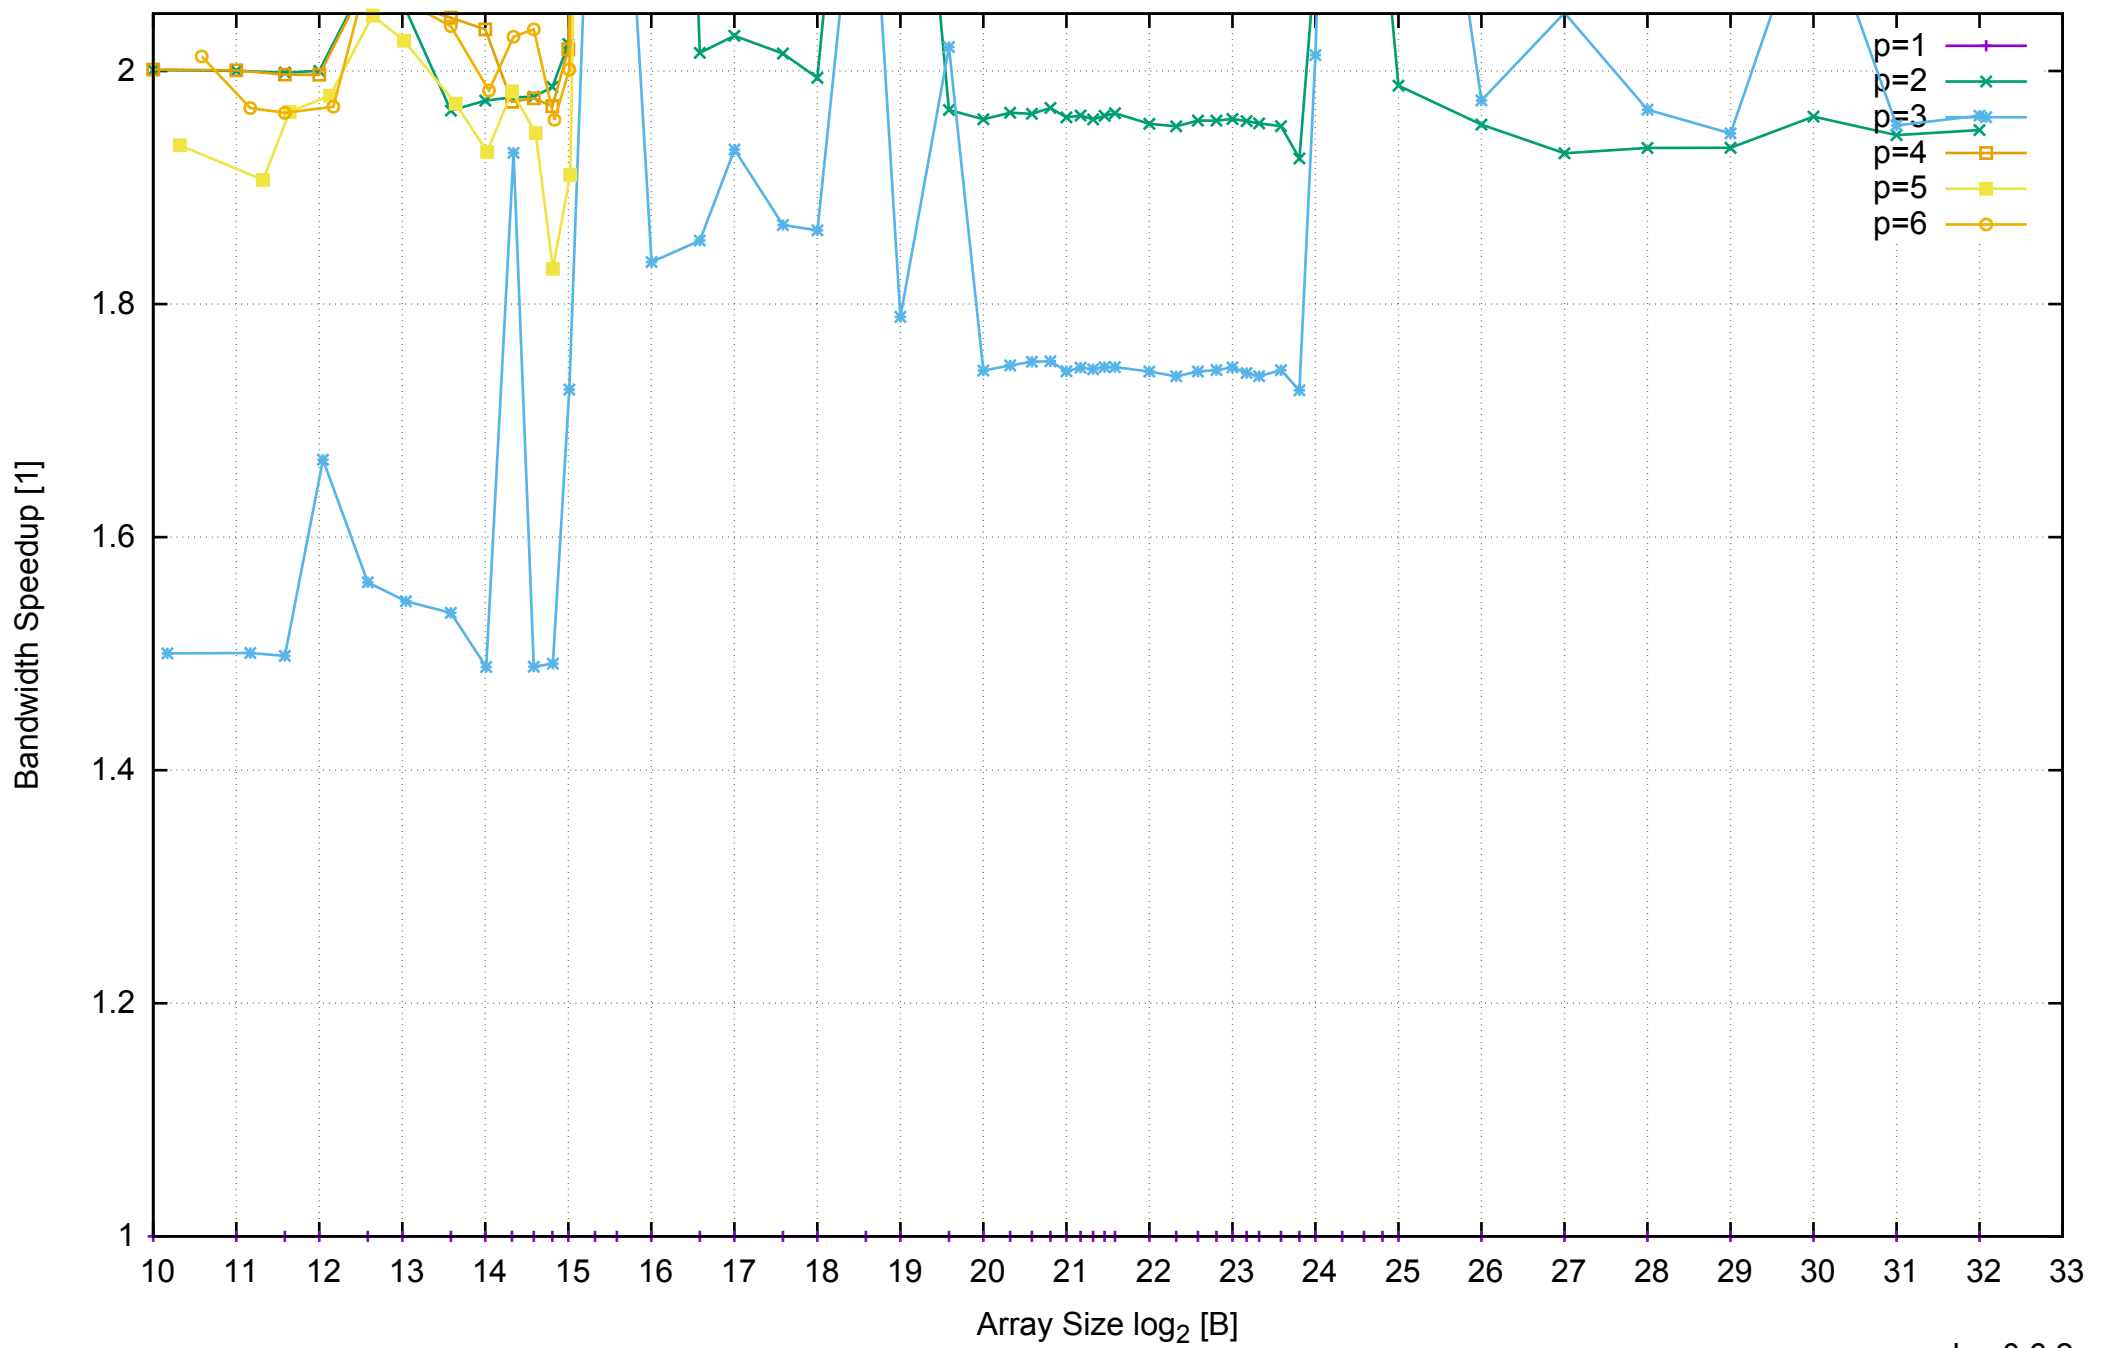

AWS c4.xlarge - Intel Xeon E5-2666 v3 2.90 GHz 7.5GB - Parallel Memory Bandwidth - ScanWrite32PtrSimpleLoop