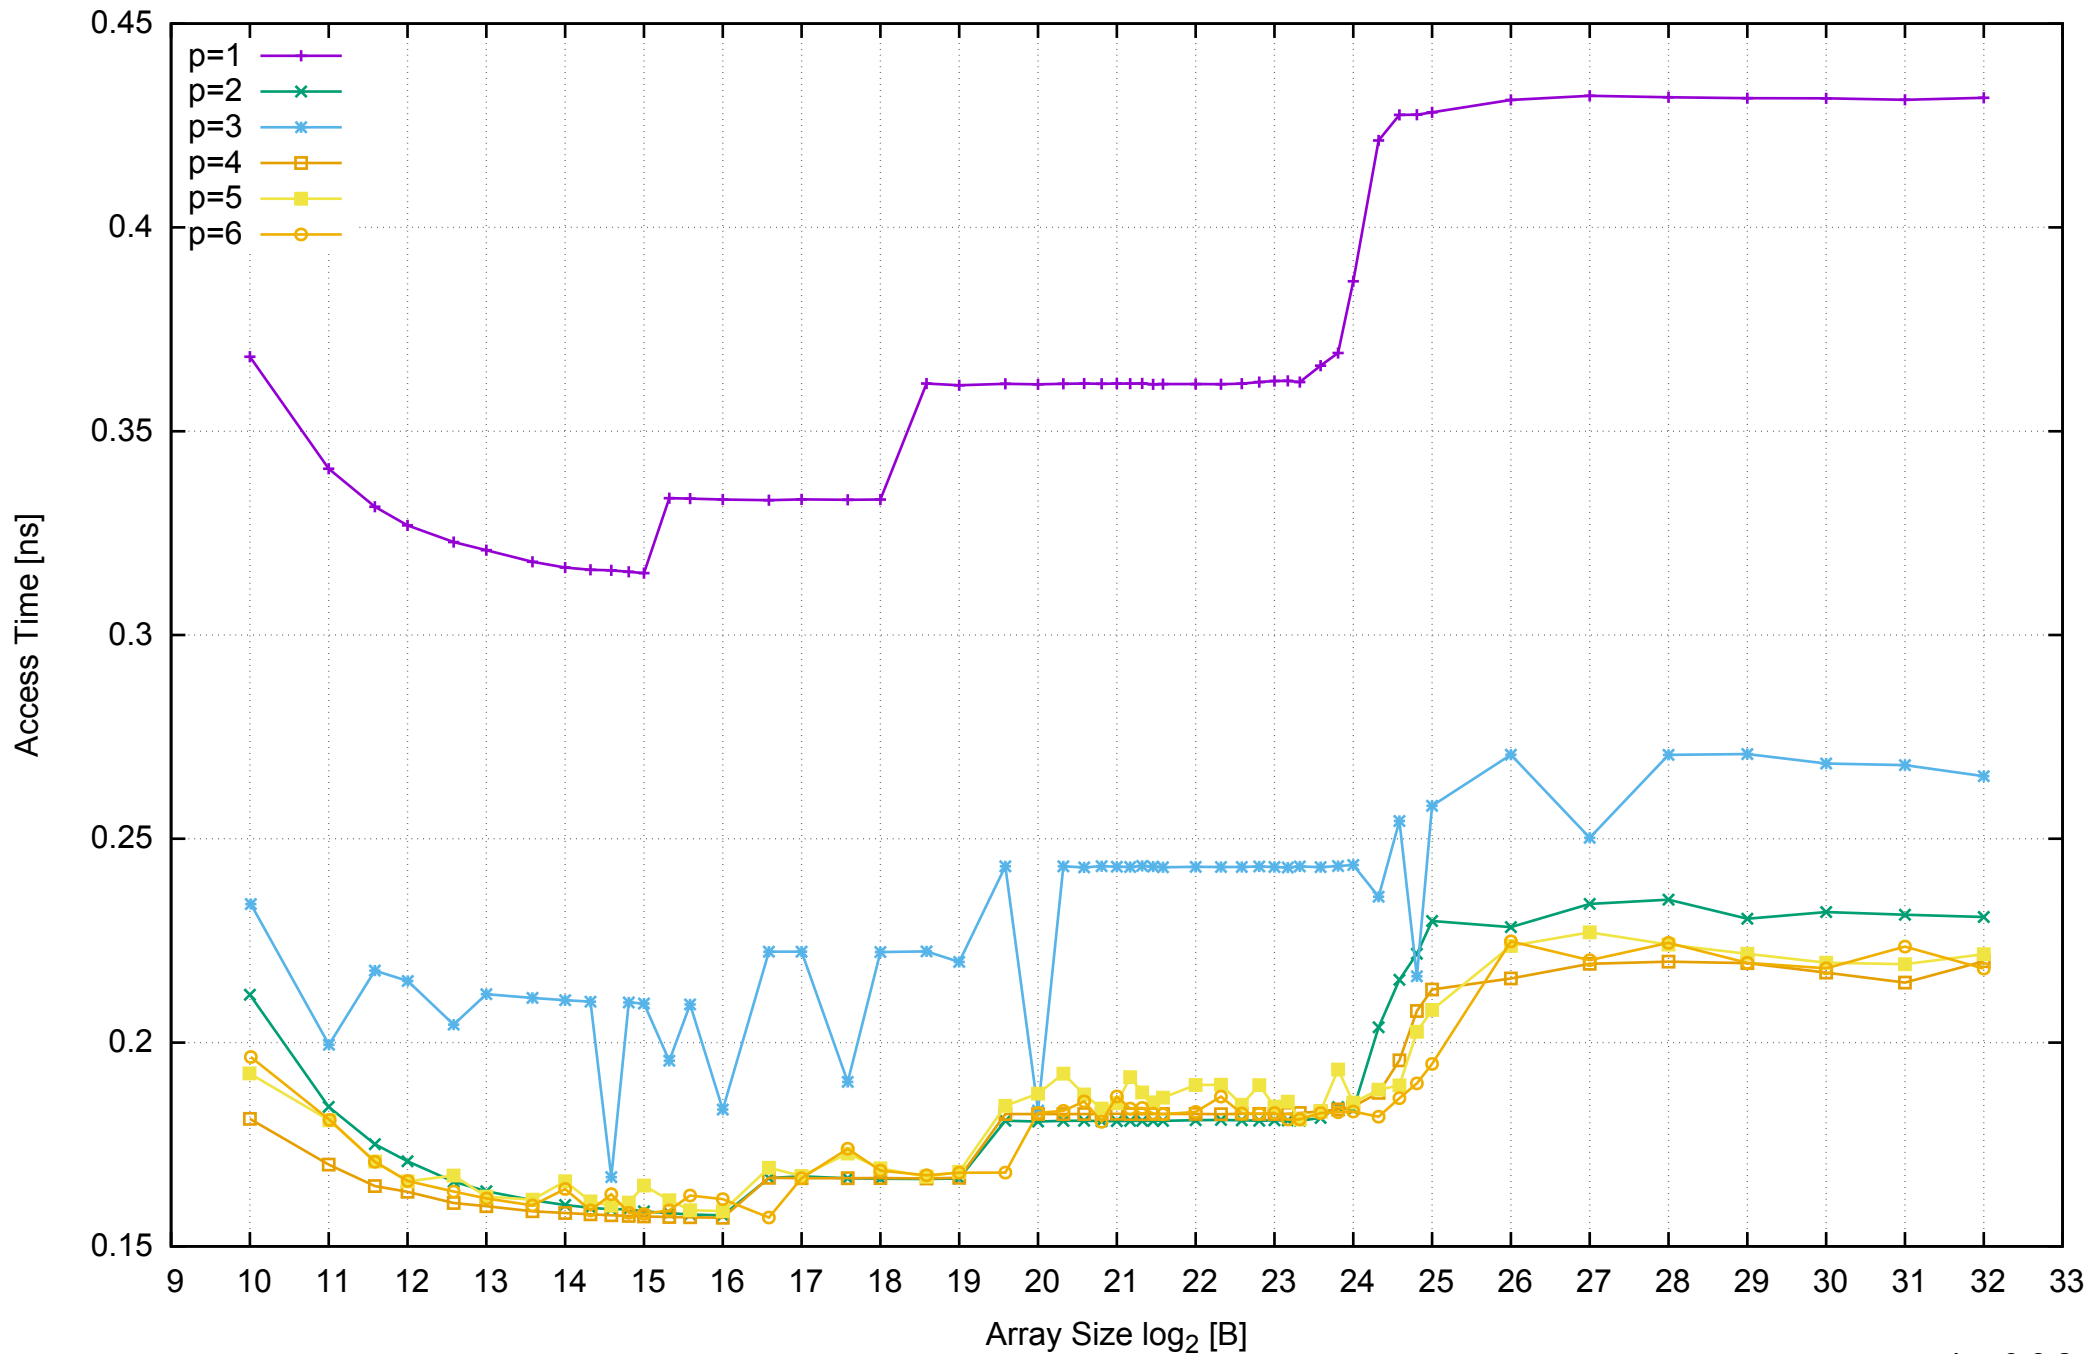

AWS c4.xlarge - Intel Xeon E5-2666 v3 2.90 GHz 7.5GB - Speedup of Parallel Memory Bandwidth - ScanWrite32PtrSimpleLoop

AWS c4.xlarge - Intel Xeon E5-2666 v3 2.90 GHz 7.5GB - Parallel Memory Access Time - ScanWrite32PtrSimpleLoop