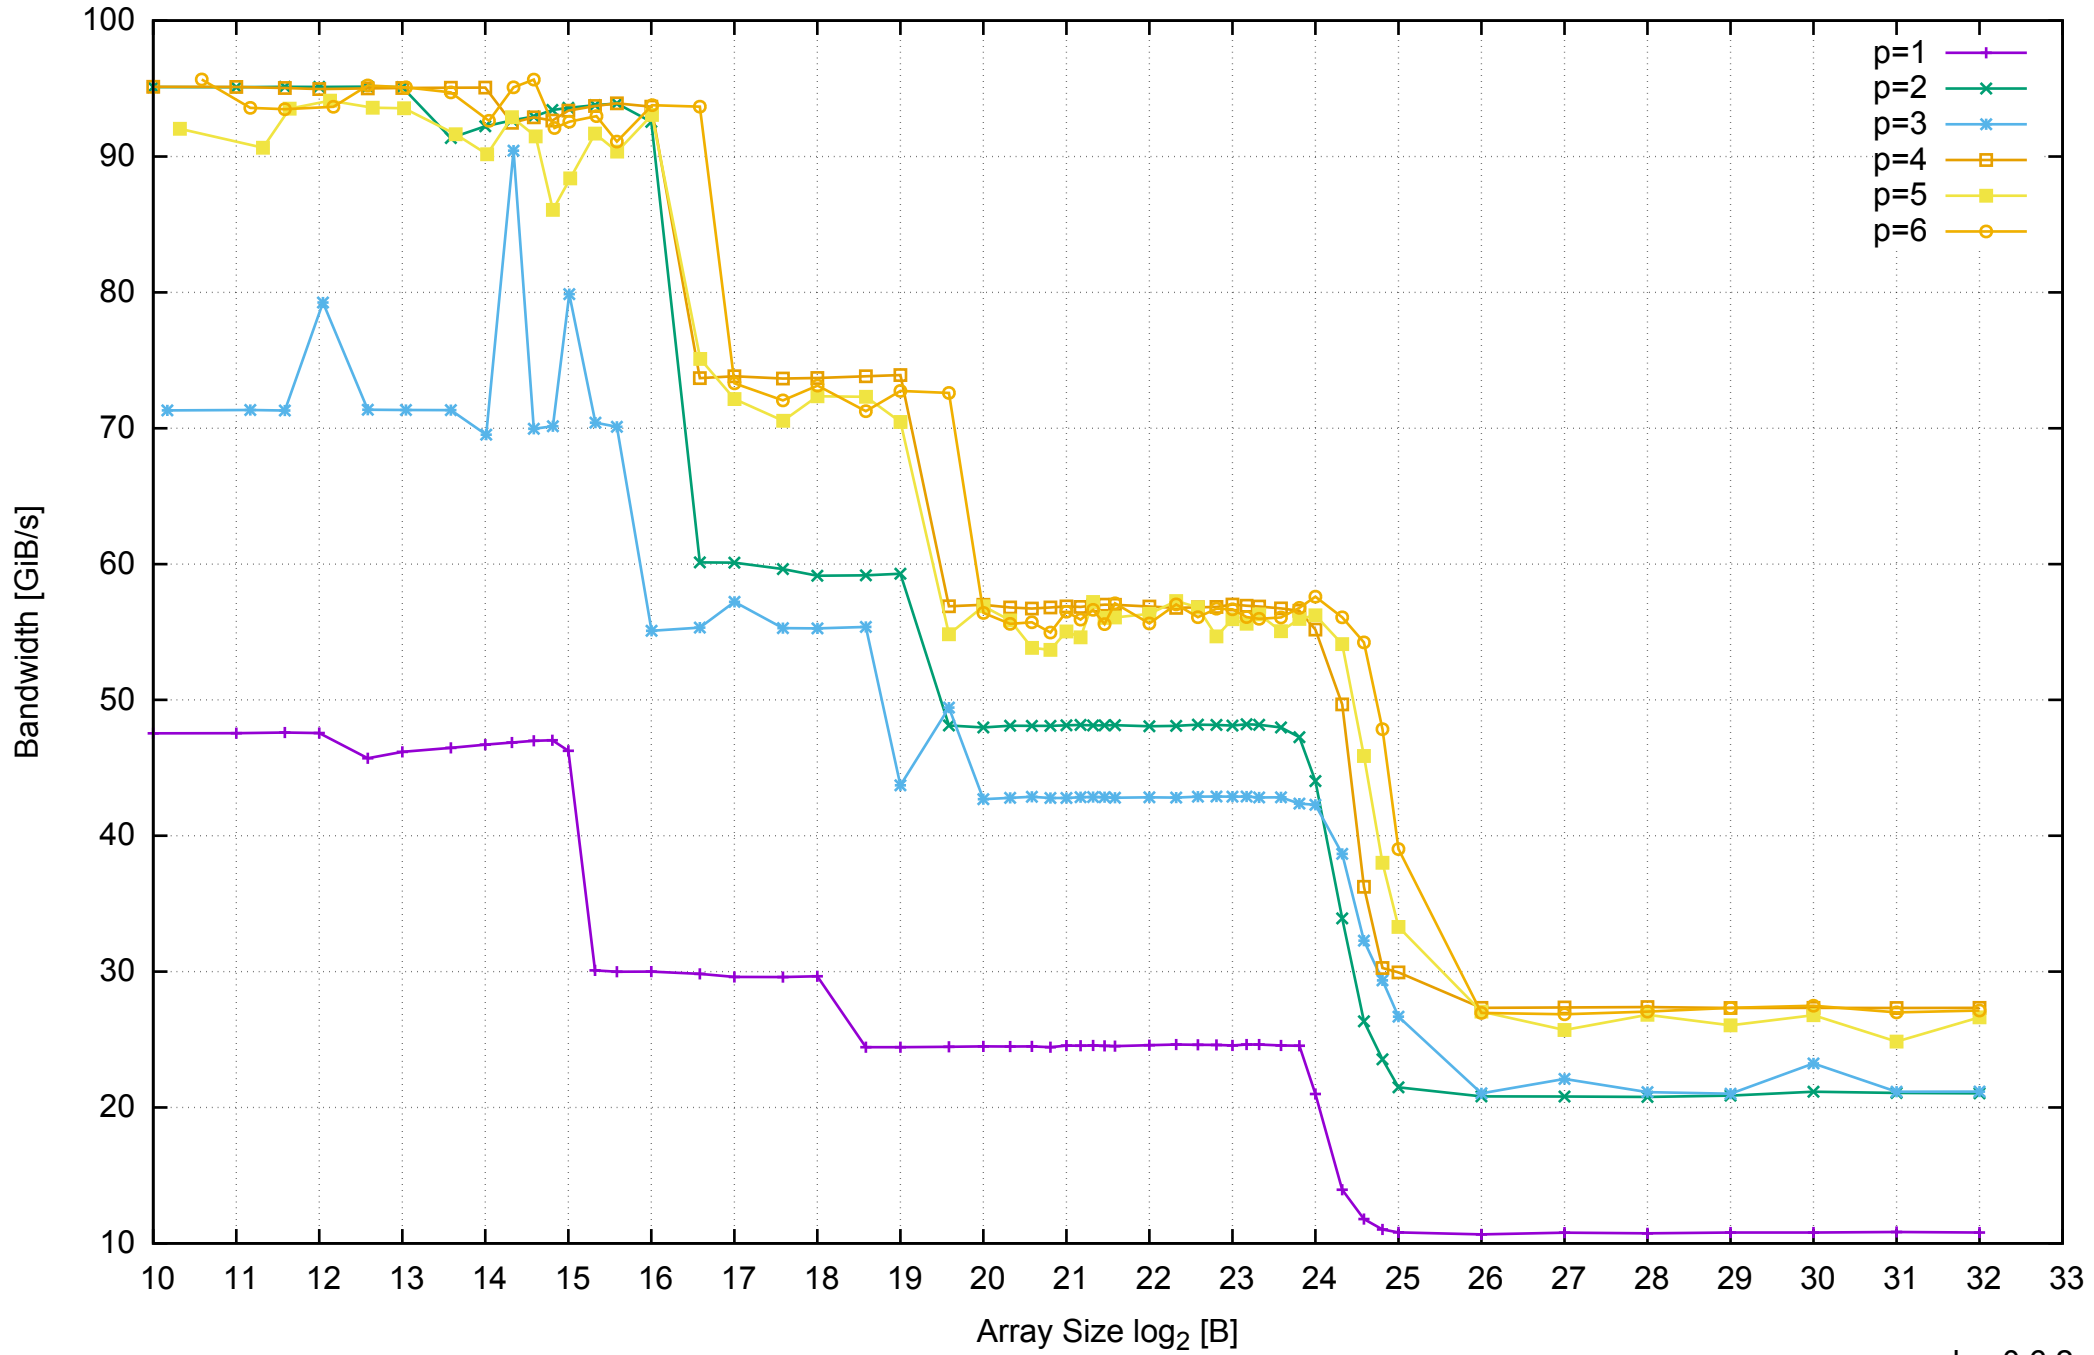

AWS c4.xlarge - Intel Xeon E5-2666 v3 2.90 GHz 7.5GB - Parallel Memory Access Time - ScanRead64IndexUnrollLoop

AWS c4.xlarge - Intel Xeon E5-2666 v3 2.90 GHz 7.5GB - Parallel Memory Bandwidth - ScanRead64IndexUnrollLoop