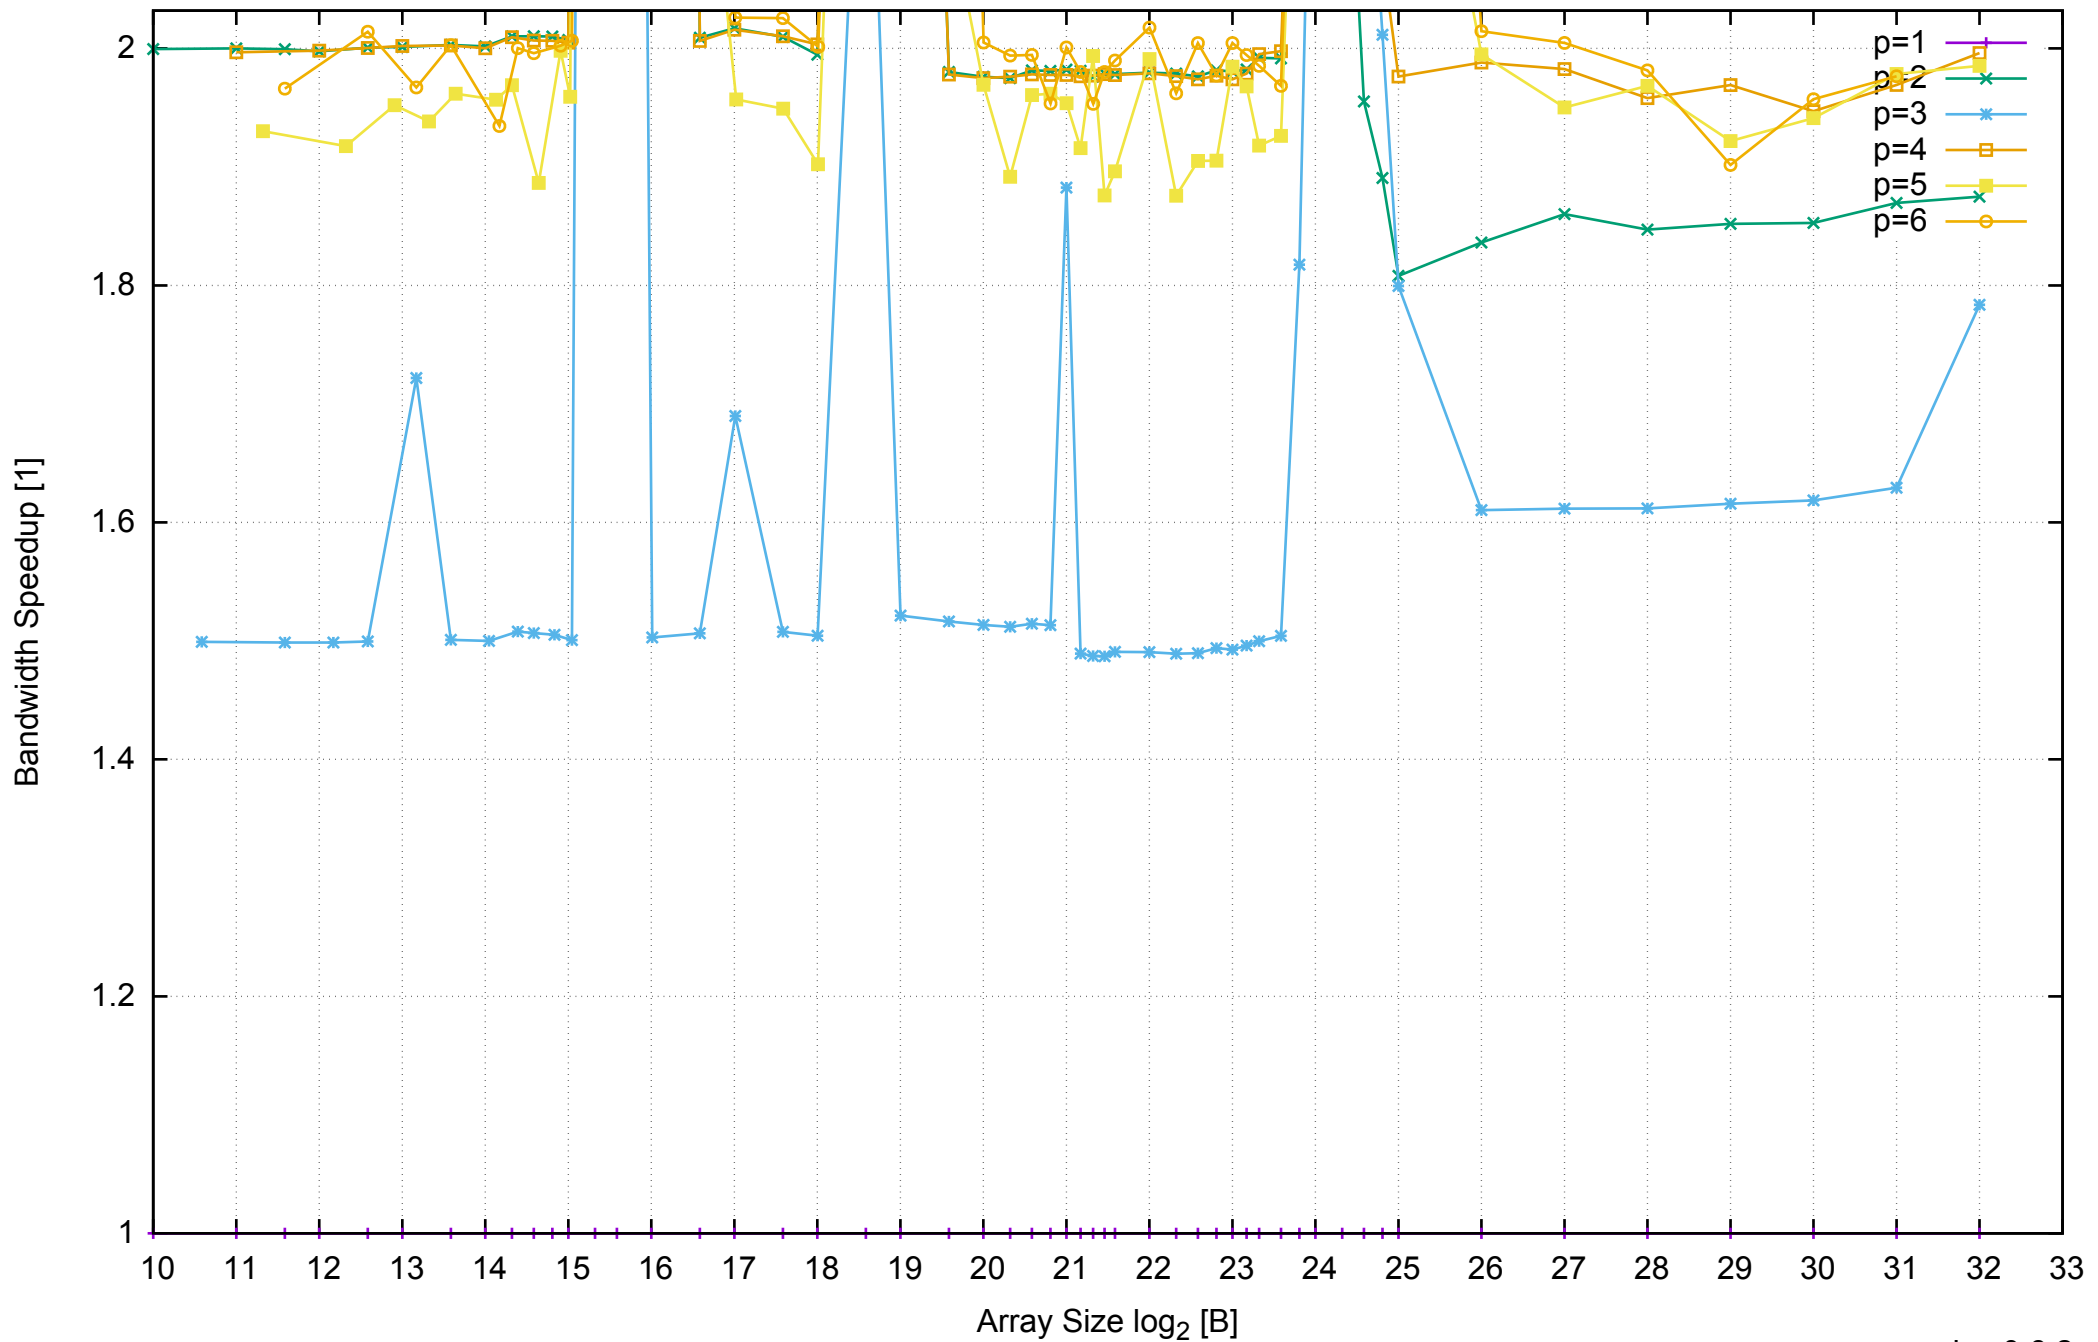

AWS c4.xlarge - Intel Xeon E5-2666 v3 2.90 GHz 7.5GB - Parallel Memory Bandwidth - ScanRead256PtrSimpleLoop