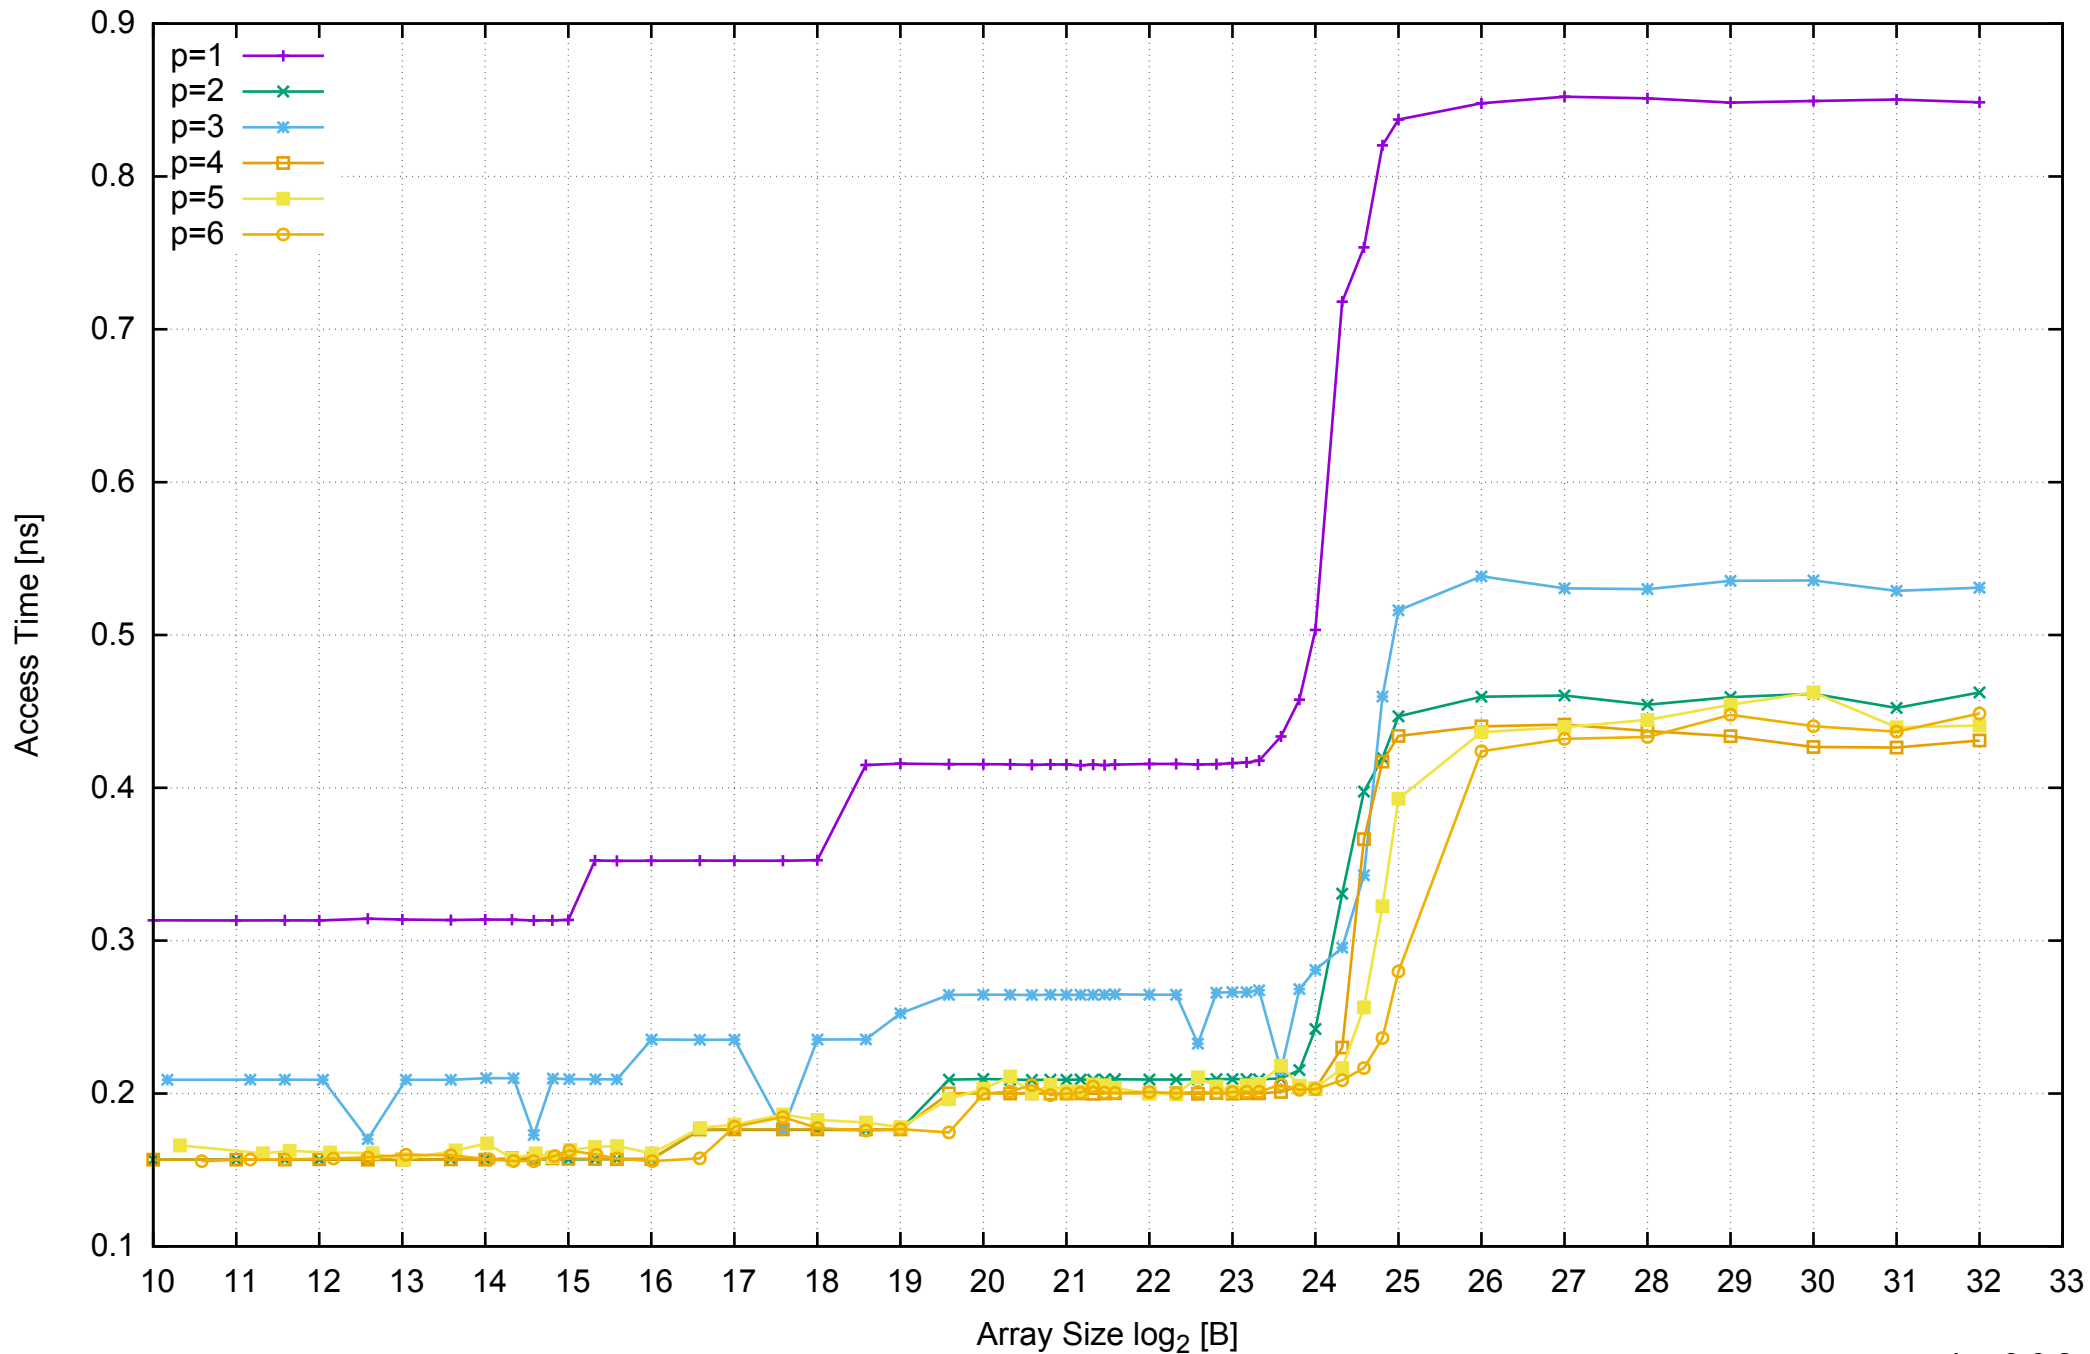

AWS c4.xlarge - Intel Xeon E5-2666 v3 2.90 GHz 7.5GB - Speedup of Parallel Memory Bandwidth - ScanWrite64IndexUnrollLoop

AWS c4.xlarge - Intel Xeon E5-2666 v3 2.90 GHz 7.5GB - Parallel Memory Access Time - ScanWrite64IndexUnrollLoop