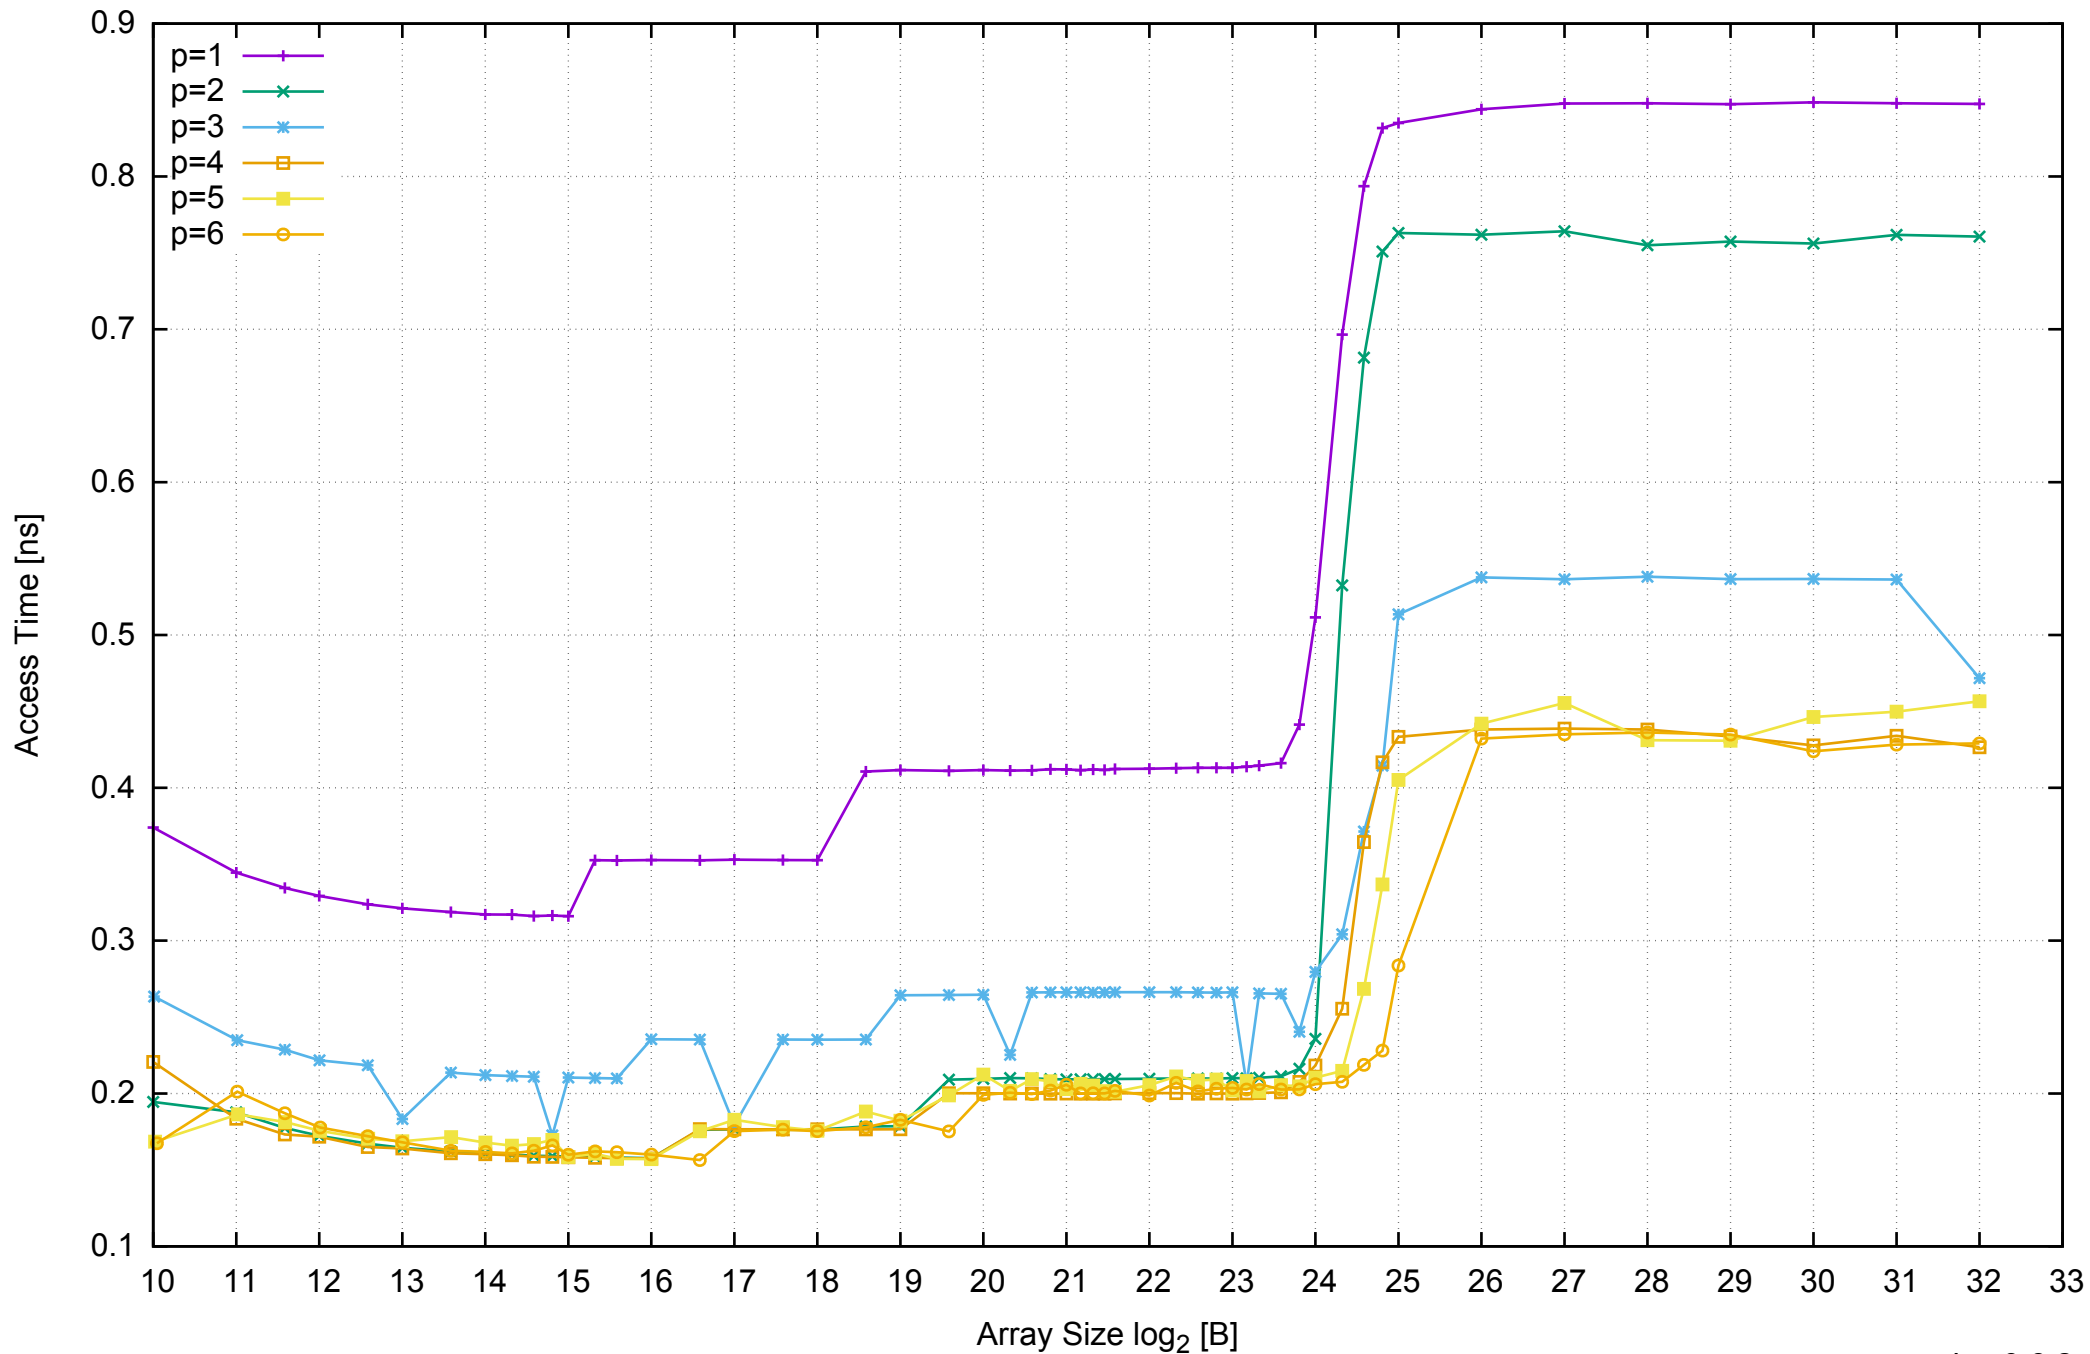

AWS c4.xlarge - Intel Xeon E5-2666 v3 2.90 GHz 7.5GB - Speedup of Parallel Memory Bandwidth - ScanWrite64PtrSimpleLoop

AWS c4.xlarge - Intel Xeon E5-2666 v3 2.90 GHz 7.5GB - Parallel Memory Access Time - ScanWrite64PtrSimpleLoop