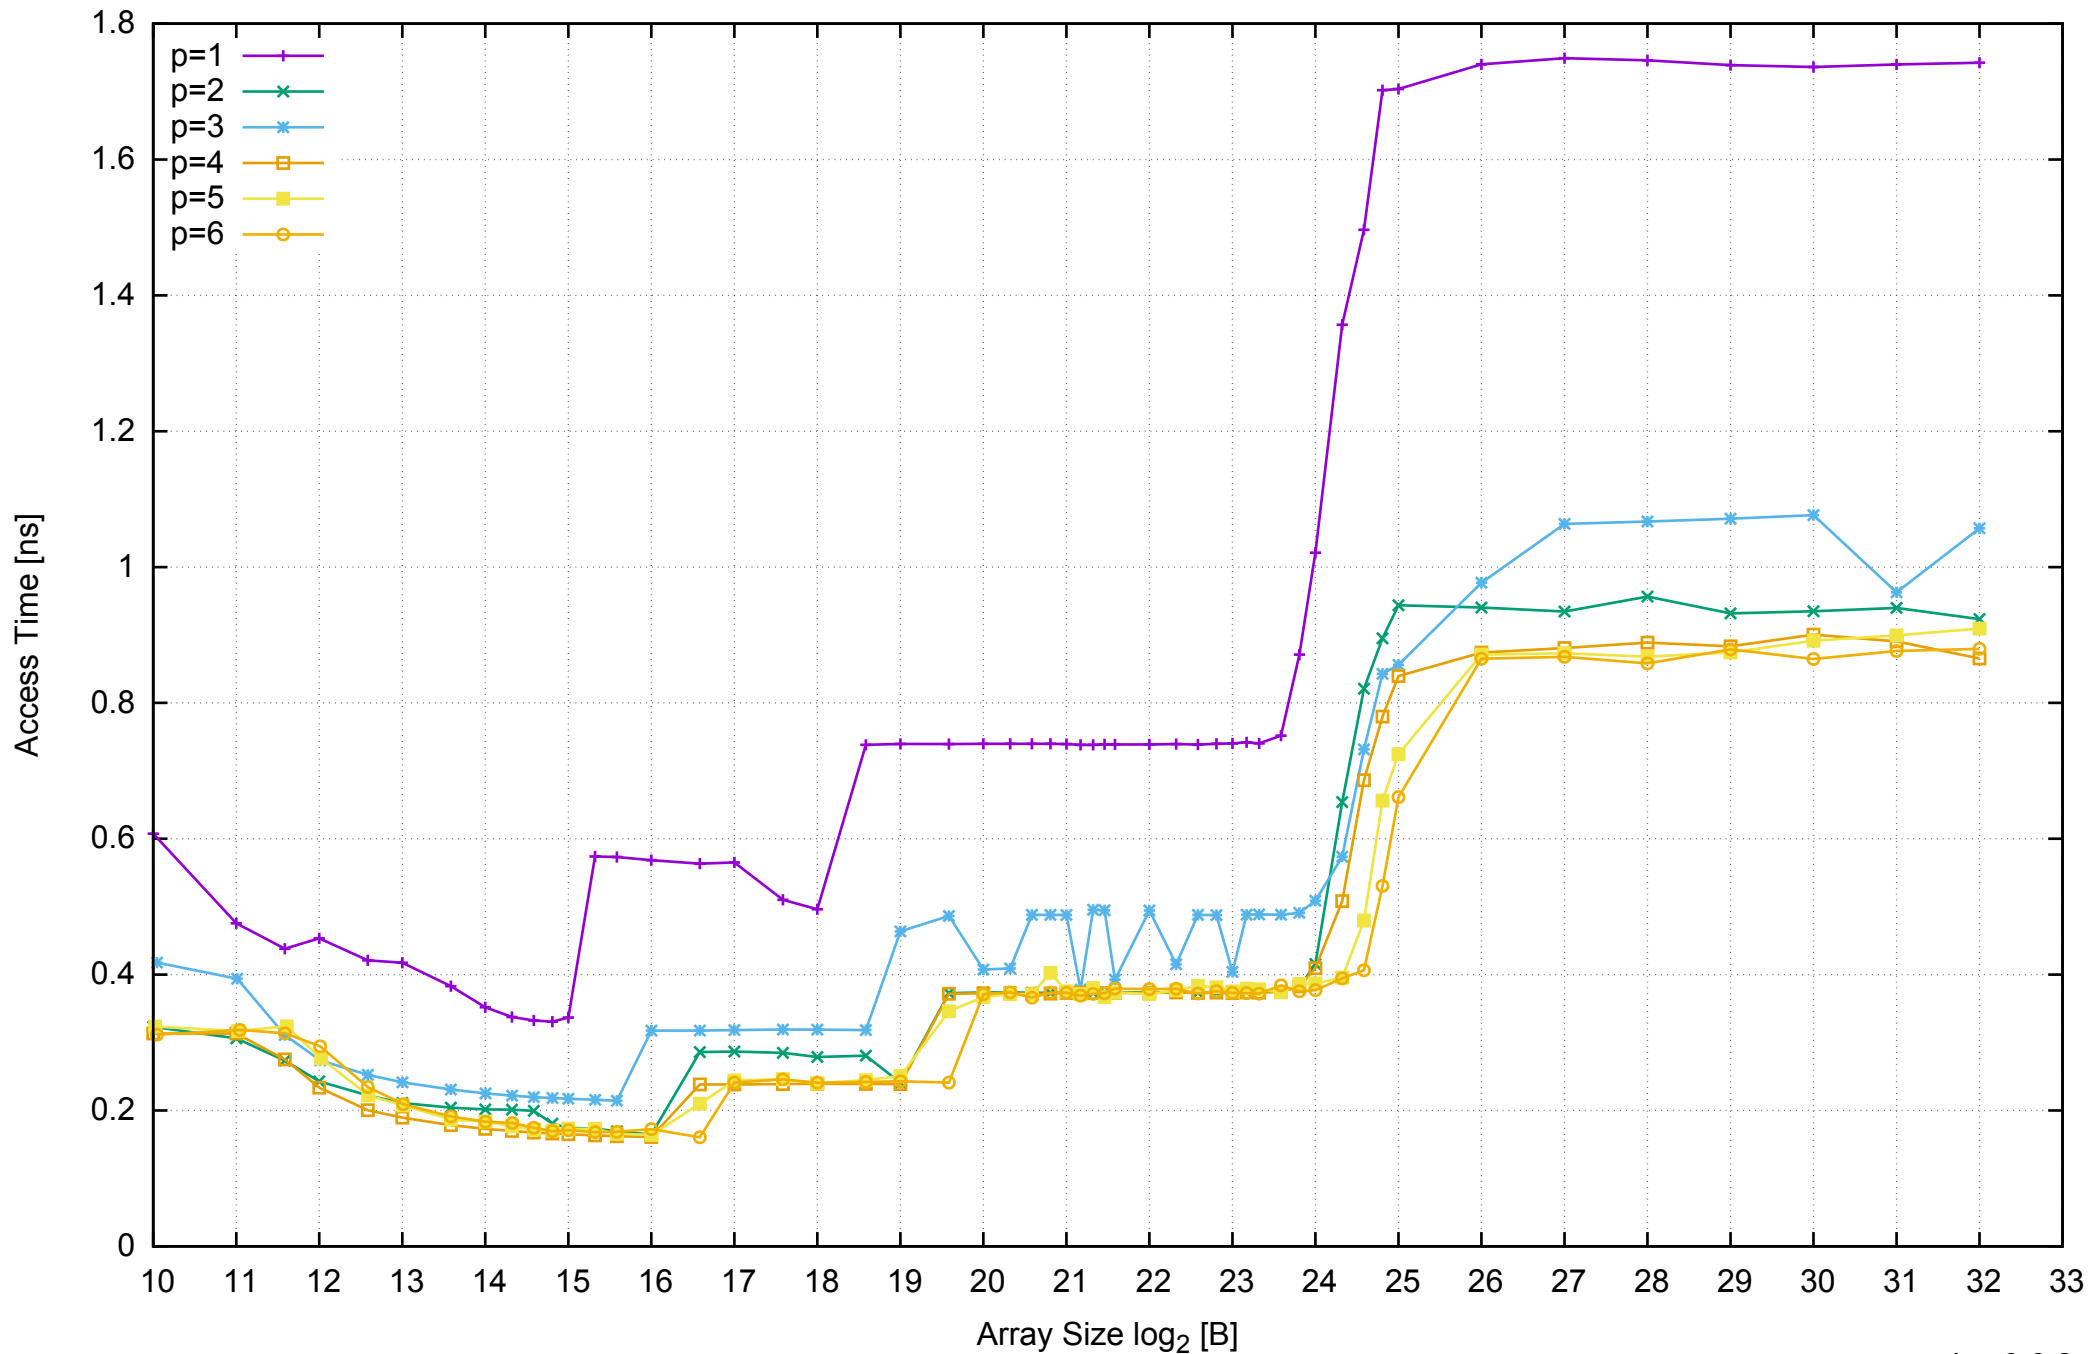

AWS c4.xlarge - Intel Xeon E5-2666 v3 2.90 GHz 7.5GB - Speedup of Parallel Memory Bandwidth - ScanWrite128PtrSimpleLoop

AWS c4.xlarge - Intel Xeon E5-2666 v3 2.90 GHz 7.5GB - Parallel Memory Access Time - ScanWrite128PtrSimpleLoop