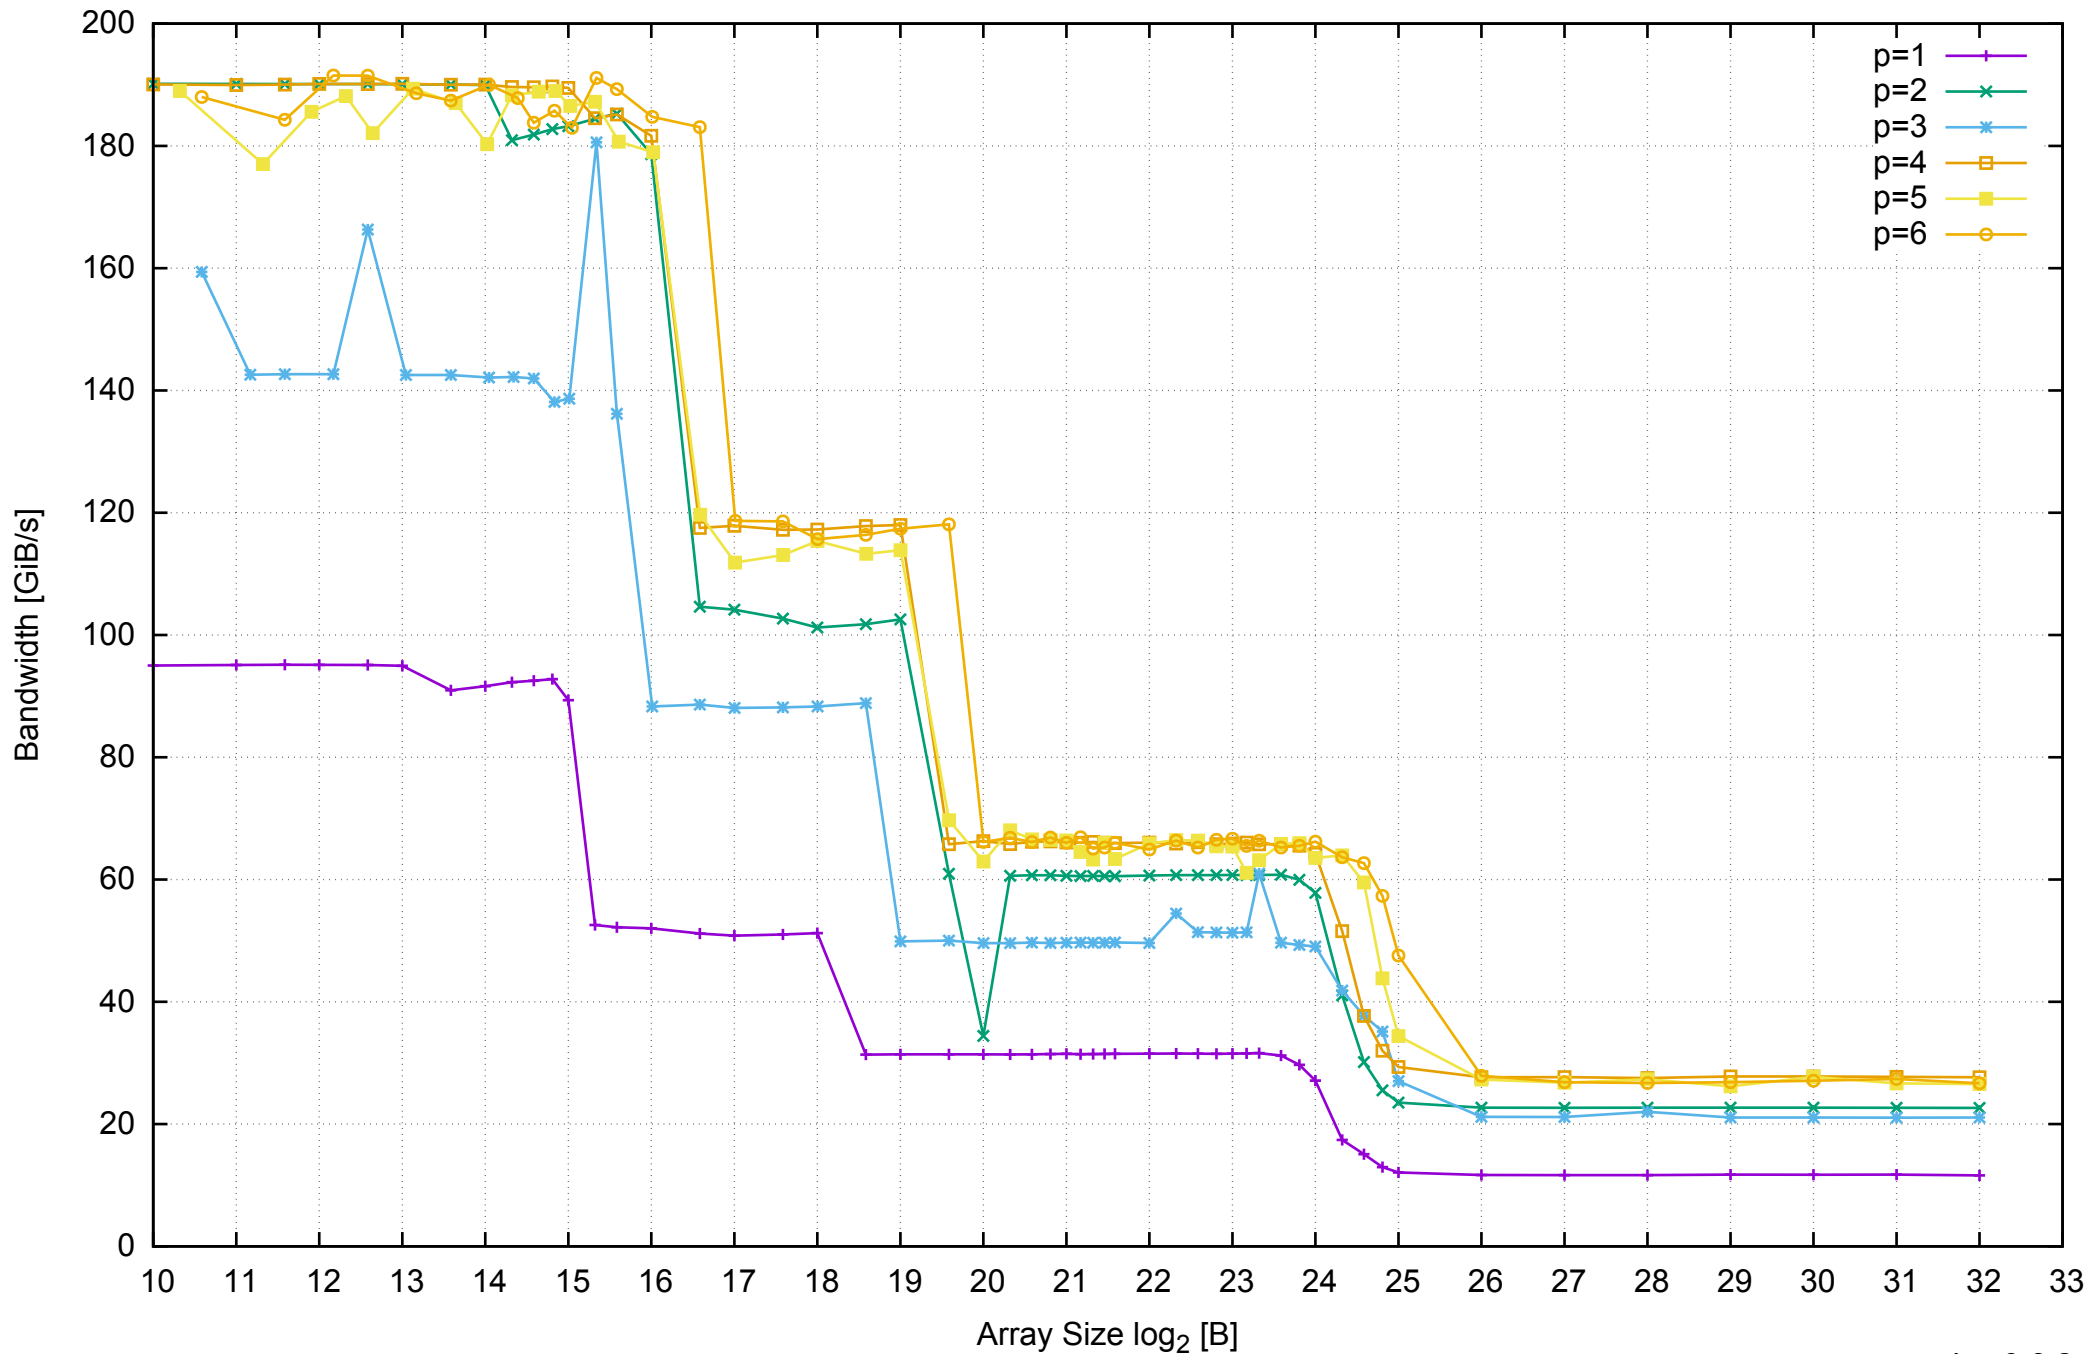

AWS c4.xlarge - Intel Xeon E5-2666 v3 2.90 GHz 7.5GB - Speedup of Parallel Memory Bandwidth - ScanRead128PtrSimpleLoop

AWS c4.xlarge - Intel Xeon E5-2666 v3 2.90 GHz 7.5GB - Speedup of Parallel Memory Bandwidth (enlarged) - ScanRead128PtrSimpleLoop

AWS c4.xlarge - Intel Xeon E5-2666 v3 2.90 GHz 7.5GB - Parallel Memory Bandwidth - ScanRead128PtrUnrollLoop

AWS c4.xlarge - Intel Xeon E5-2666 v3 2.90 GHz 7.5GB - Parallel Memory Access Time - ScanRead128PtrUnrollLoop