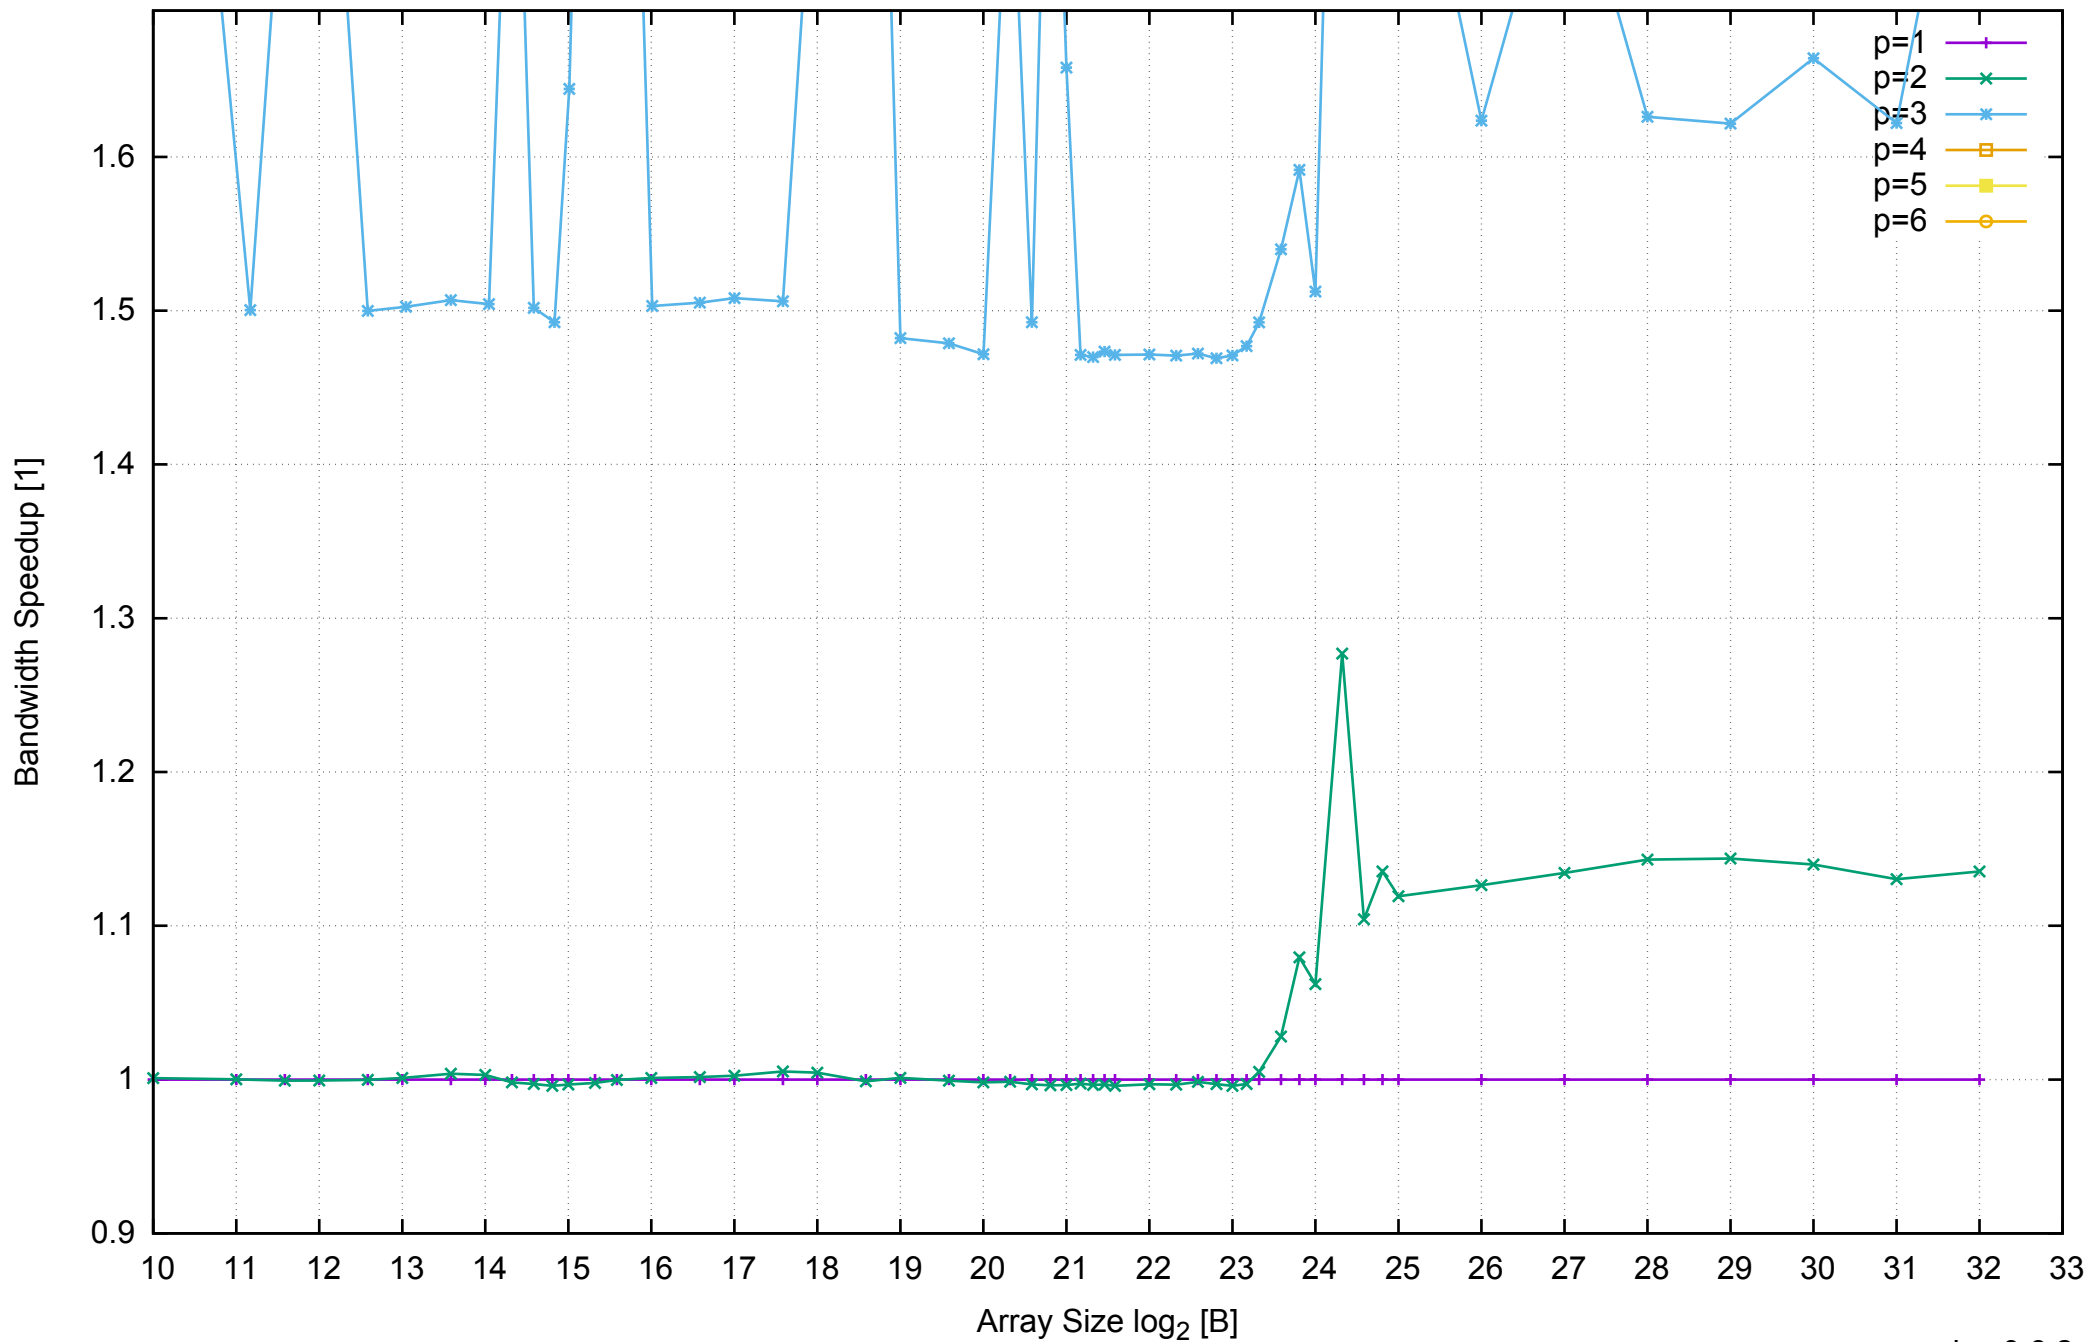

AWS c4.xlarge - Intel Xeon E5-2666 v3 2.90 GHz 7.5GB - Parallel Memory Bandwidth - ScanRead128PtrSimpleLoop