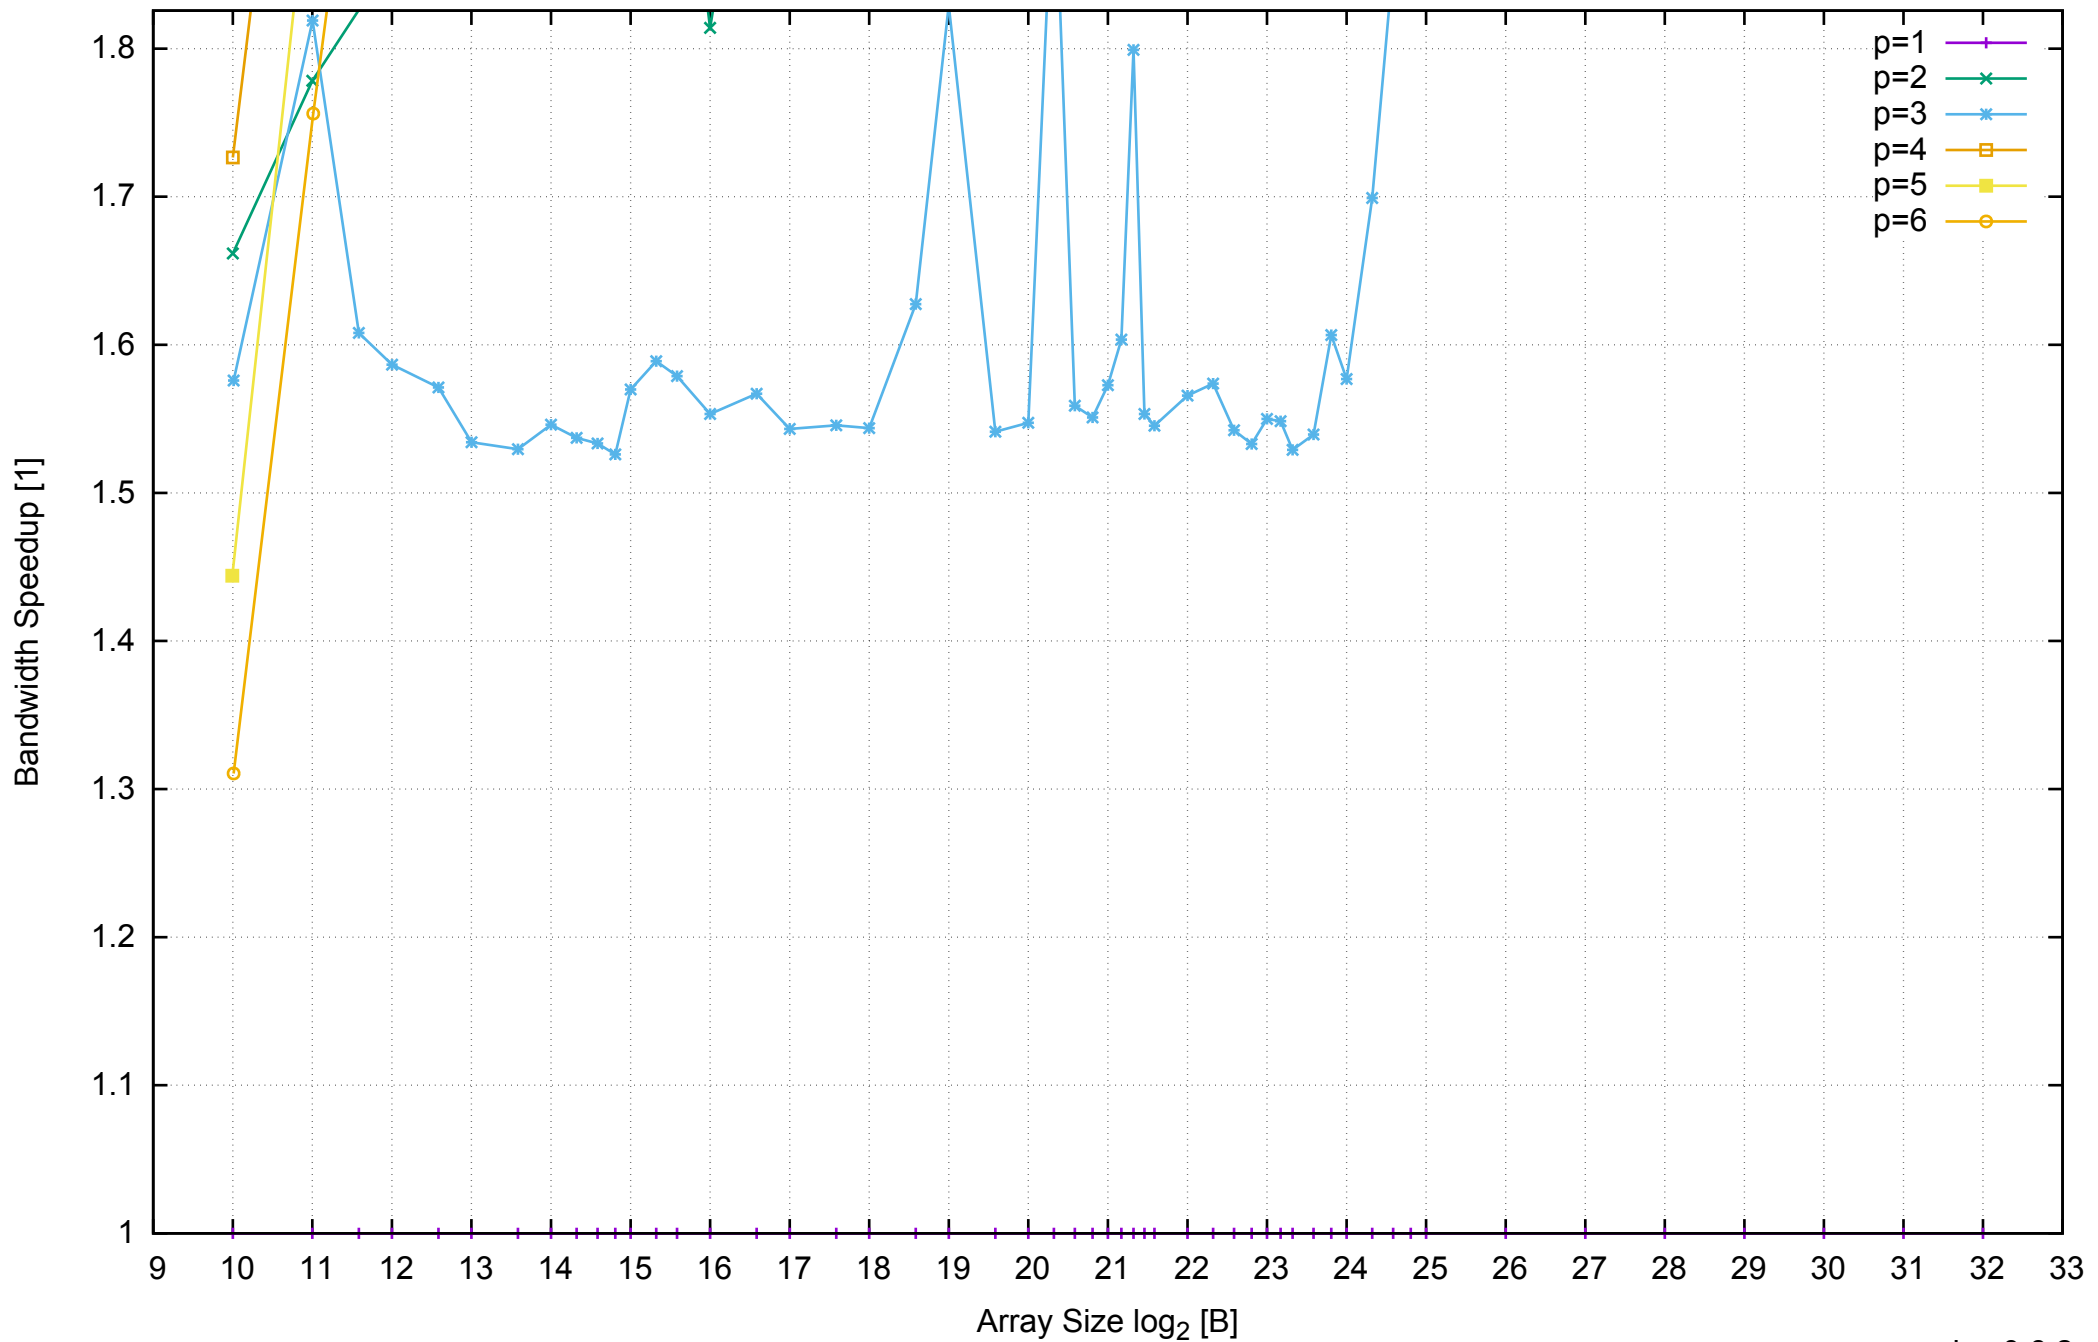

AWS c4.xlarge - Intel Xeon E5-2666 v3 2.90 GHz 7.5GB - Parallel Memory Bandwidth - ScanRead32PtrUnrollLoop