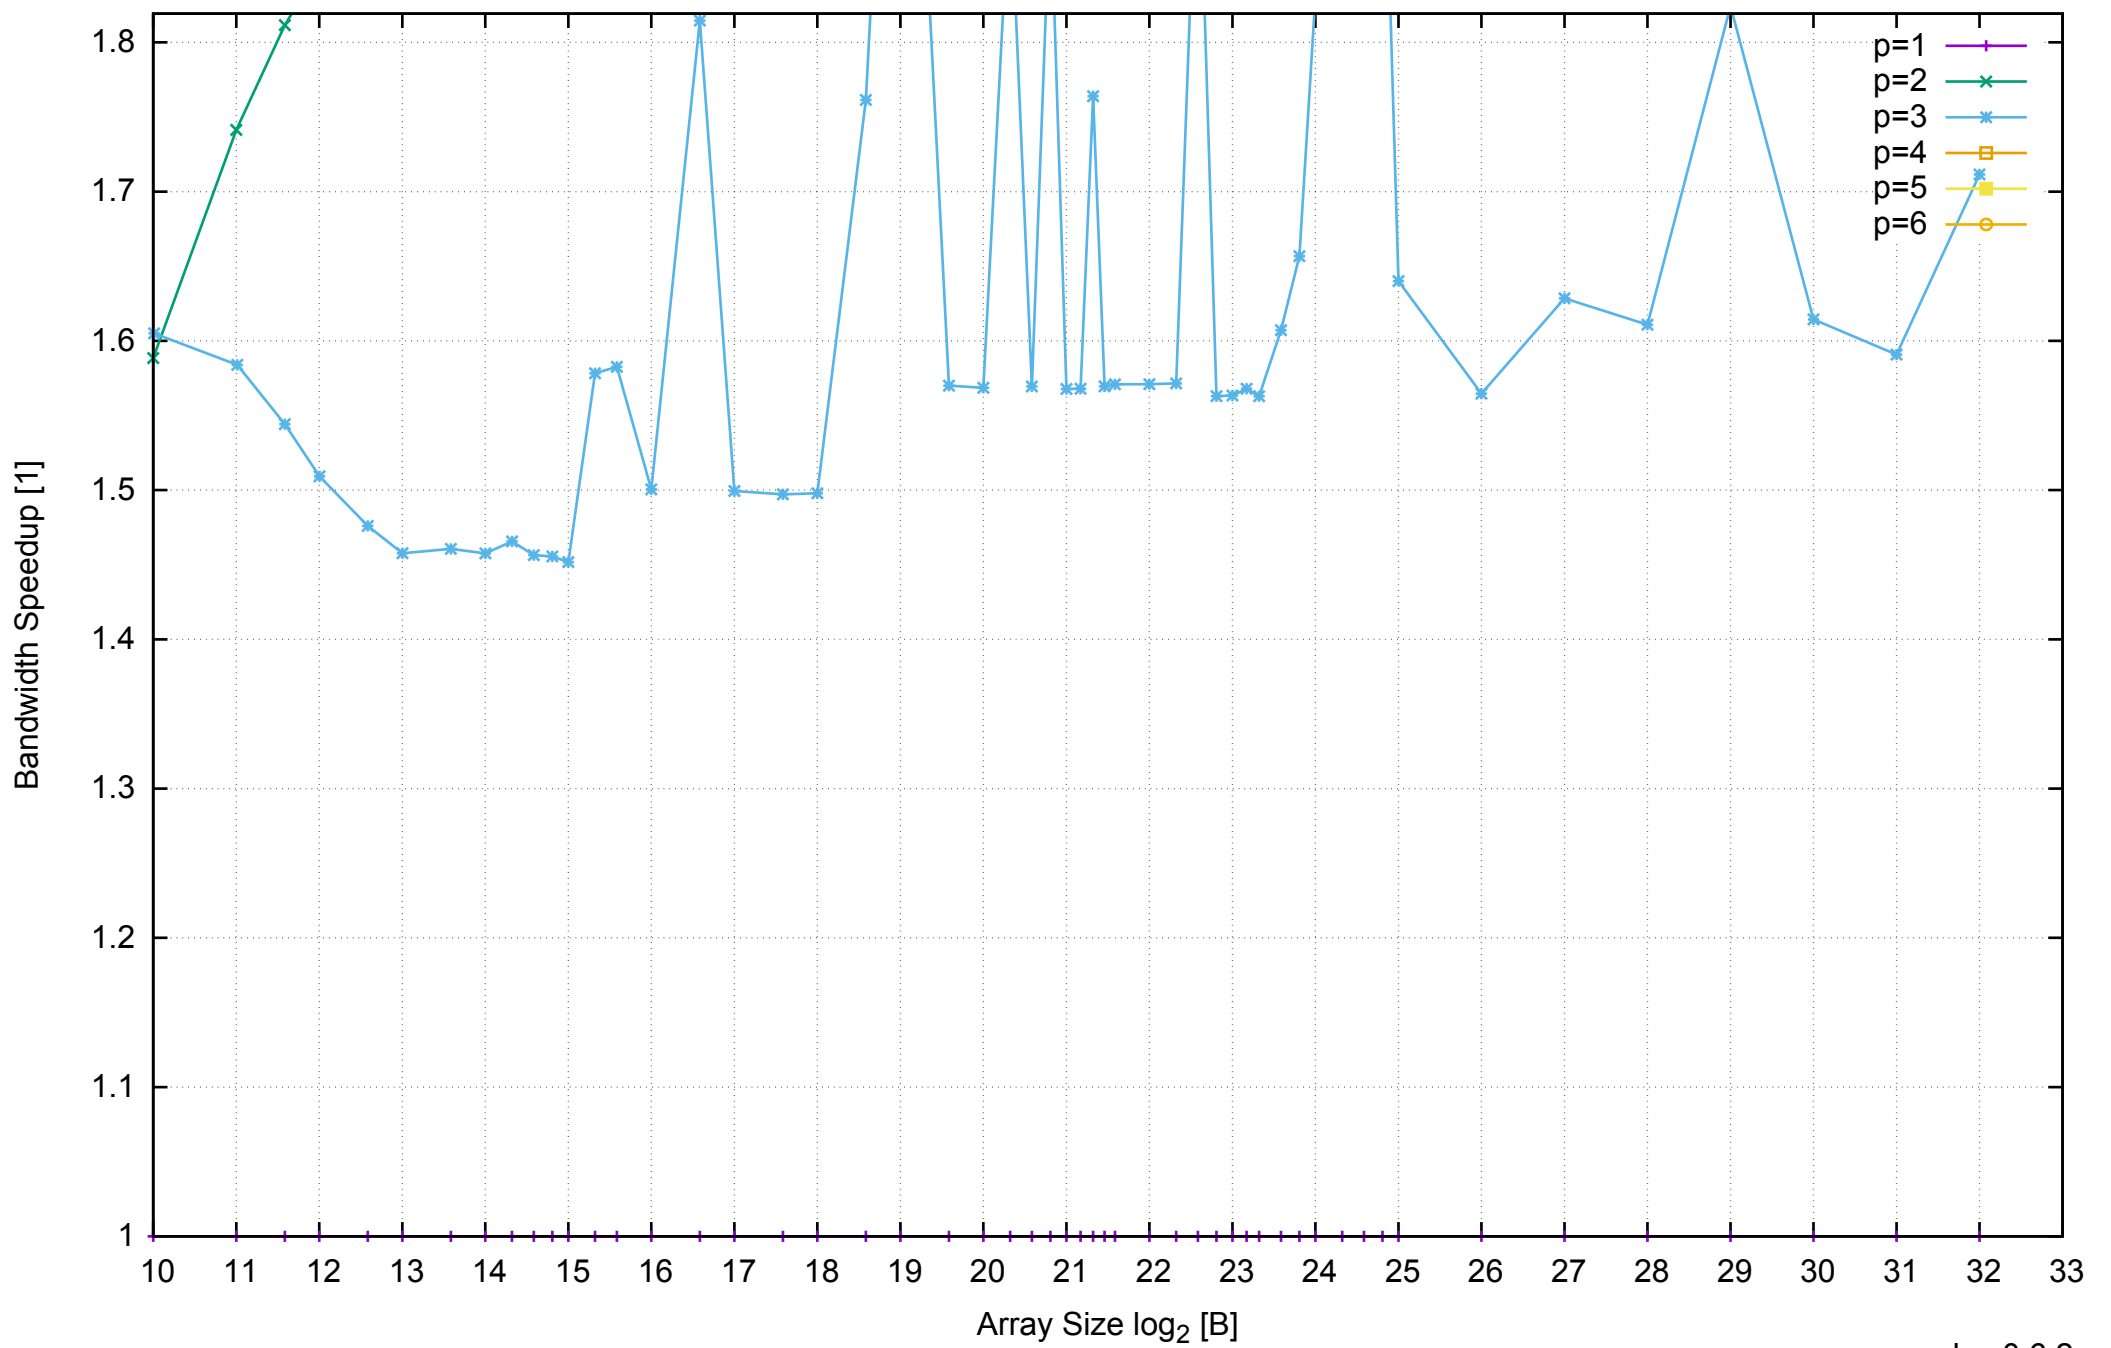

AWS c4.xlarge - Intel Xeon E5-2666 v3 2.90 GHz 7.5GB - Parallel Memory Bandwidth - ScanWrite64IndexUnrollLoop