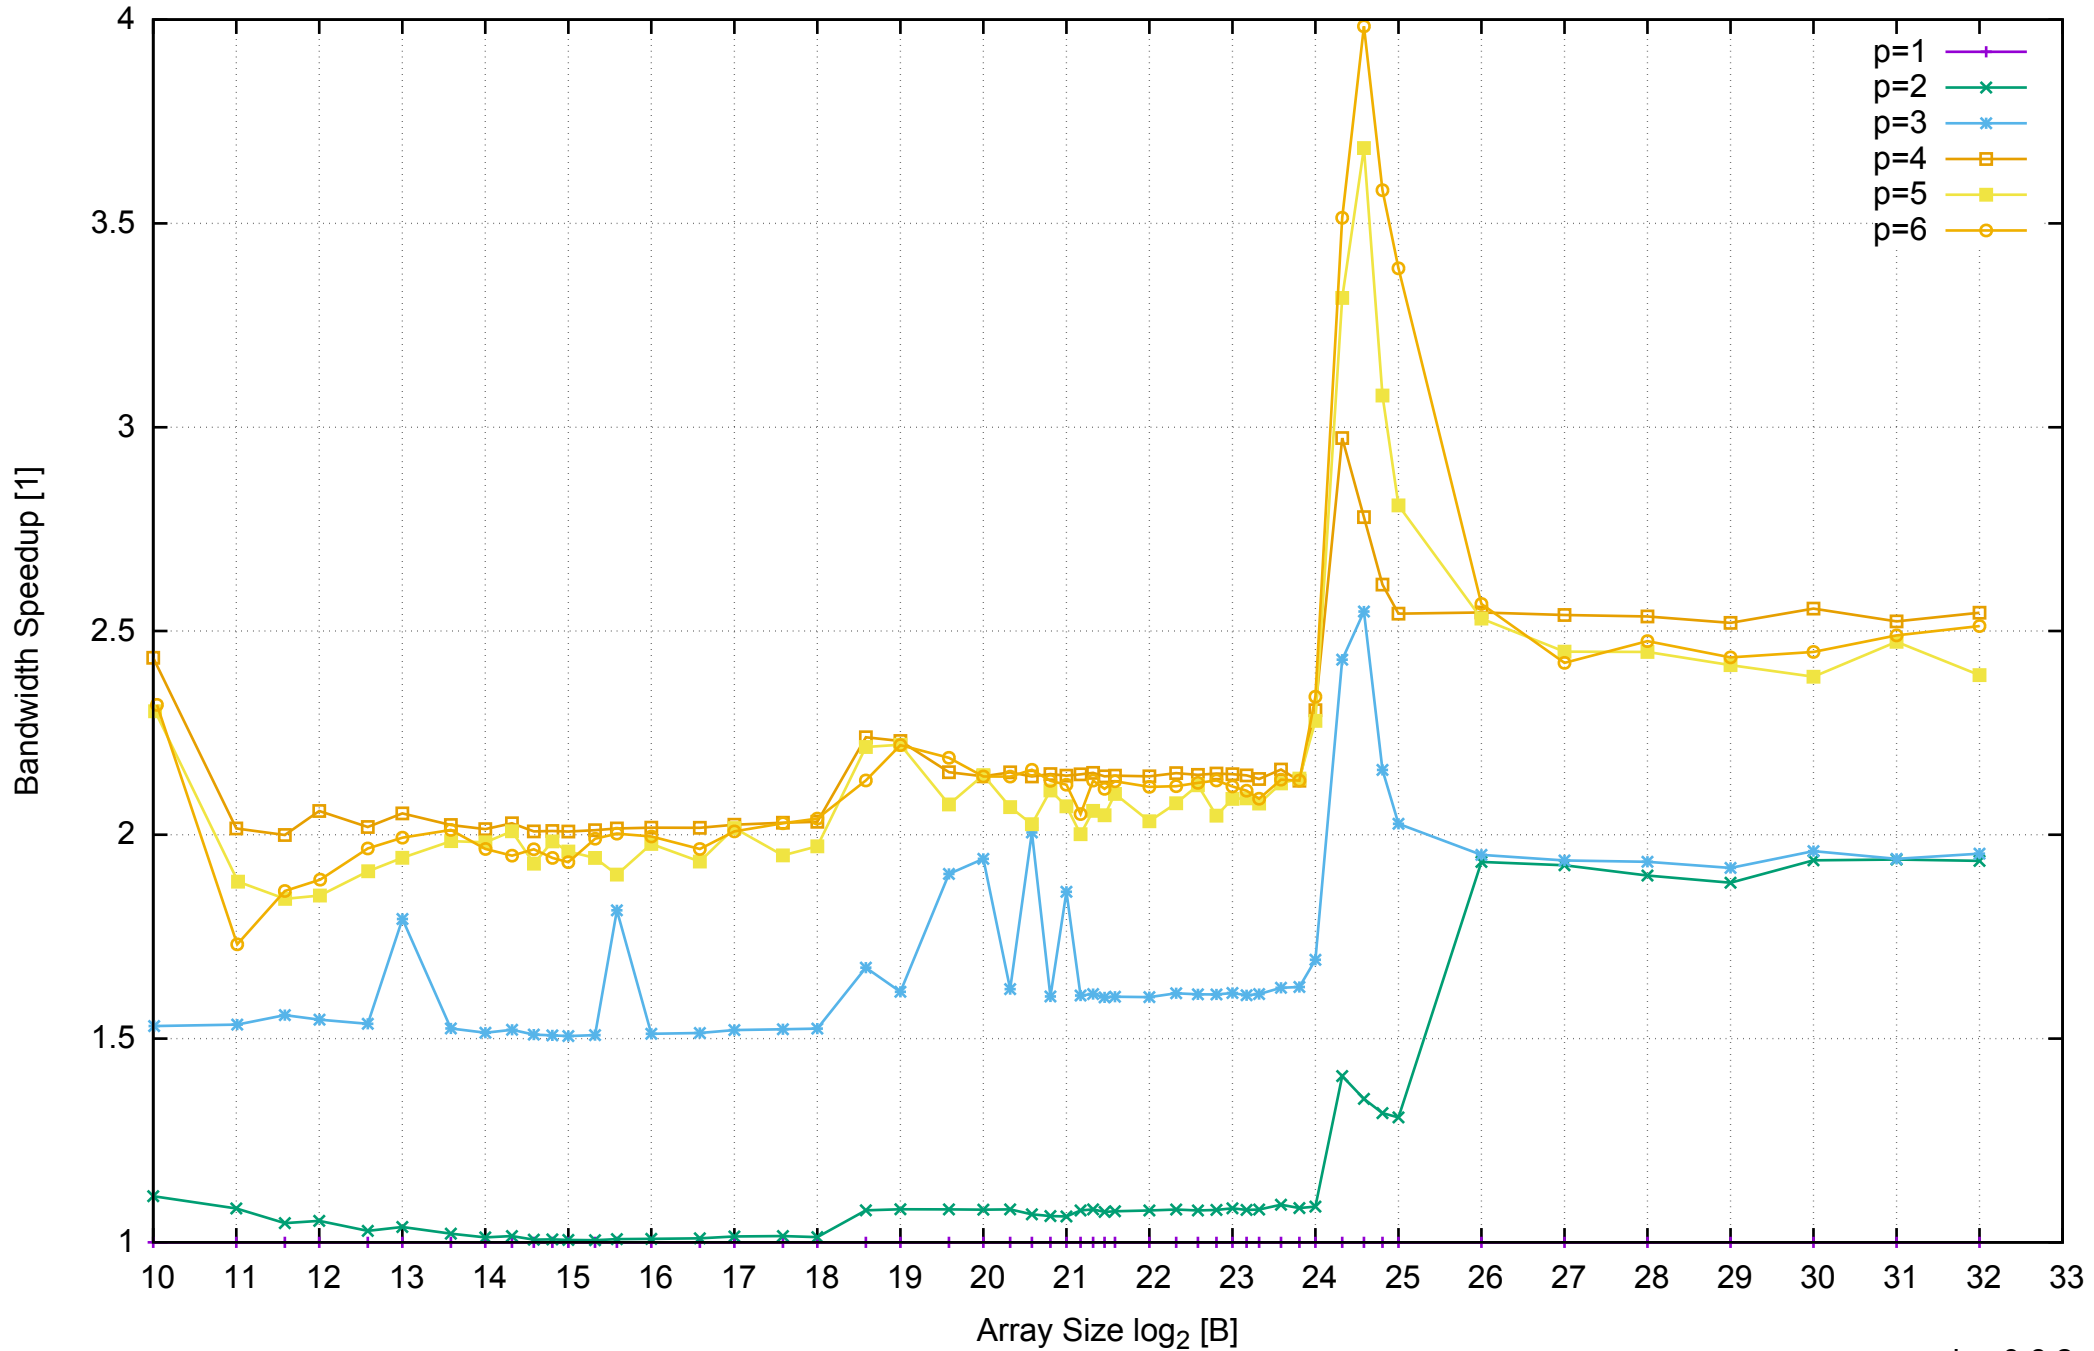

AWS c4.xlarge - Intel Xeon E5-2666 v3 2.90 GHz 7.5GB - Speedup of Parallel Memory Bandwidth - ScanRead64IndexSimpleLoop