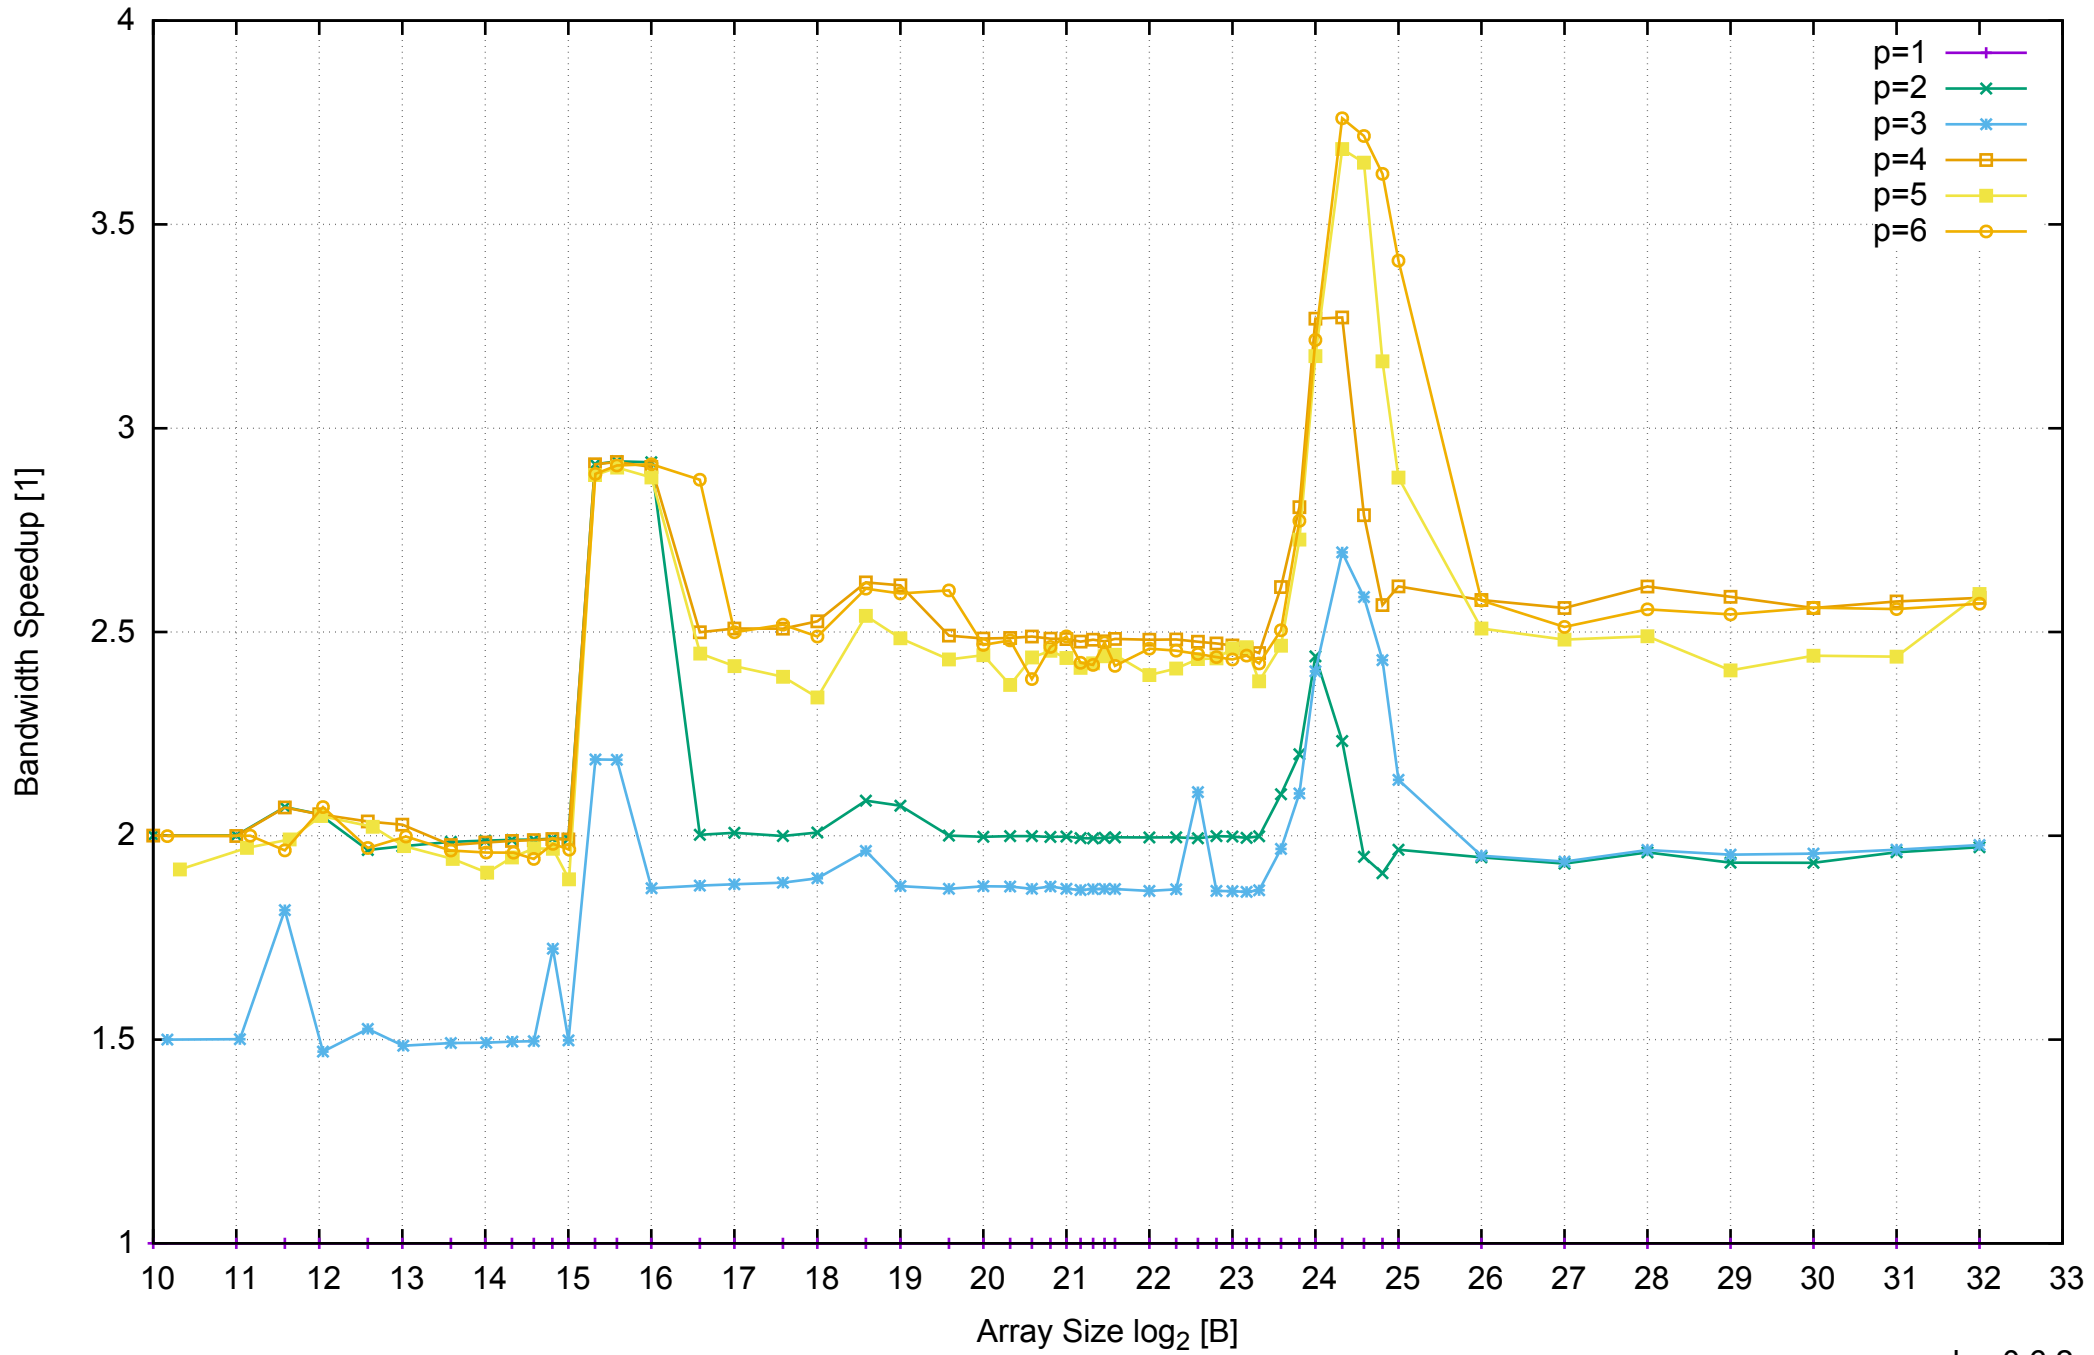

AWS c4.xlarge - Intel Xeon E5-2666 v3 2.90 GHz 7.5GB - Speedup of Parallel Memory Bandwidth - ScanRead32PtrUnrollLoop