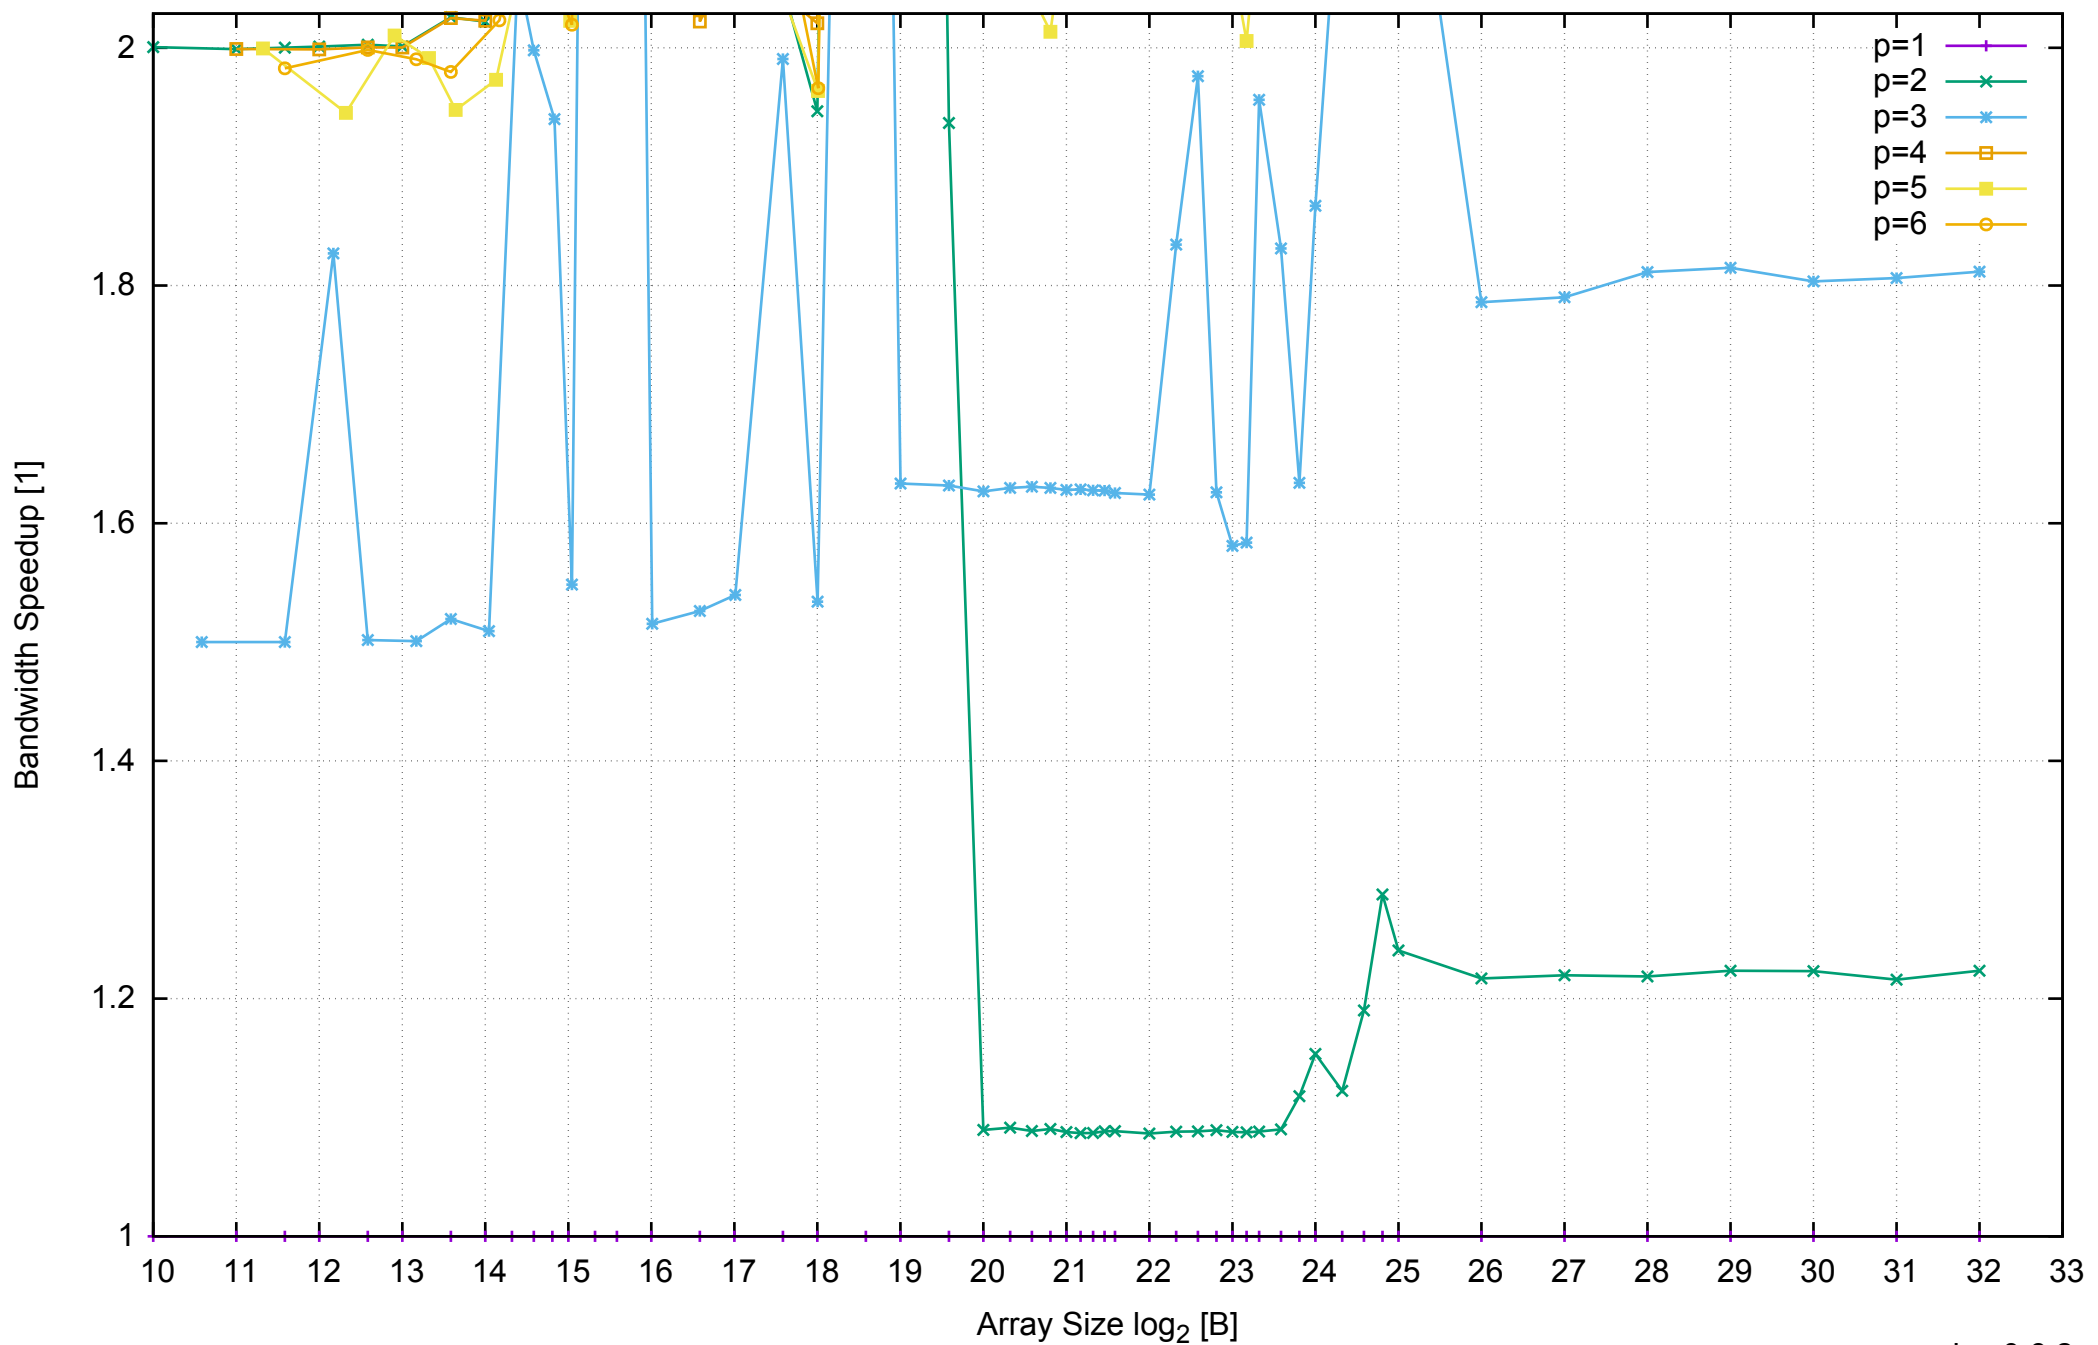

AWS c4.xlarge - Intel Xeon E5-2666 v3 2.90 GHz 7.5GB - Parallel Memory Bandwidth - ScanWrite128PtrSimpleLoop