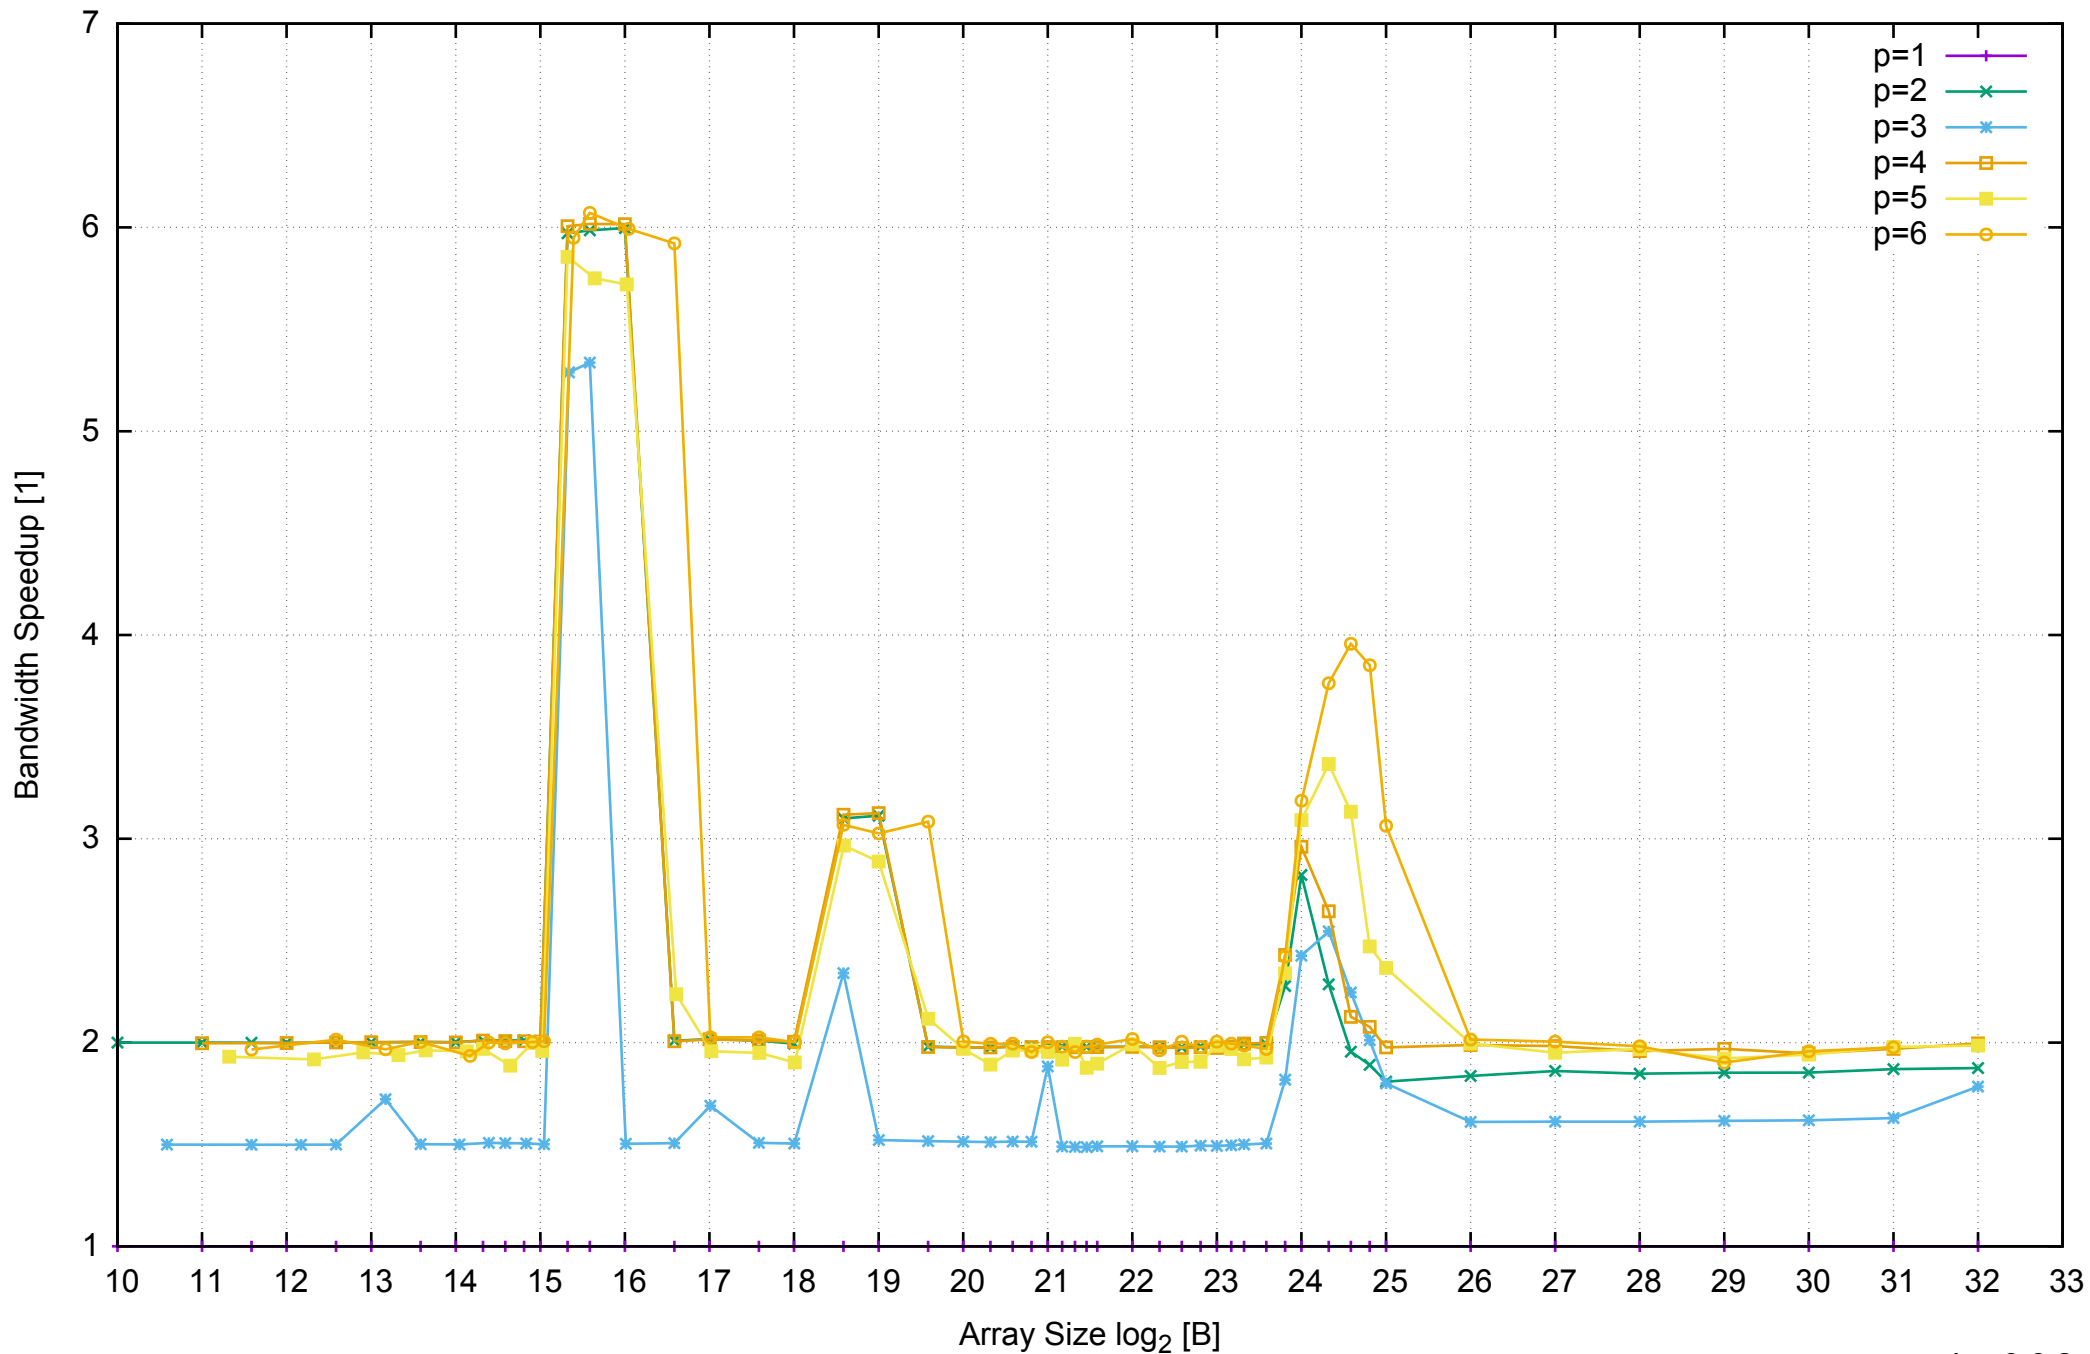

AWS c4.xlarge - Intel Xeon E5-2666 v3 2.90 GHz 7.5GB - Speedup of Parallel Memory Bandwidth - ScanWrite256PtrUnrollLoop