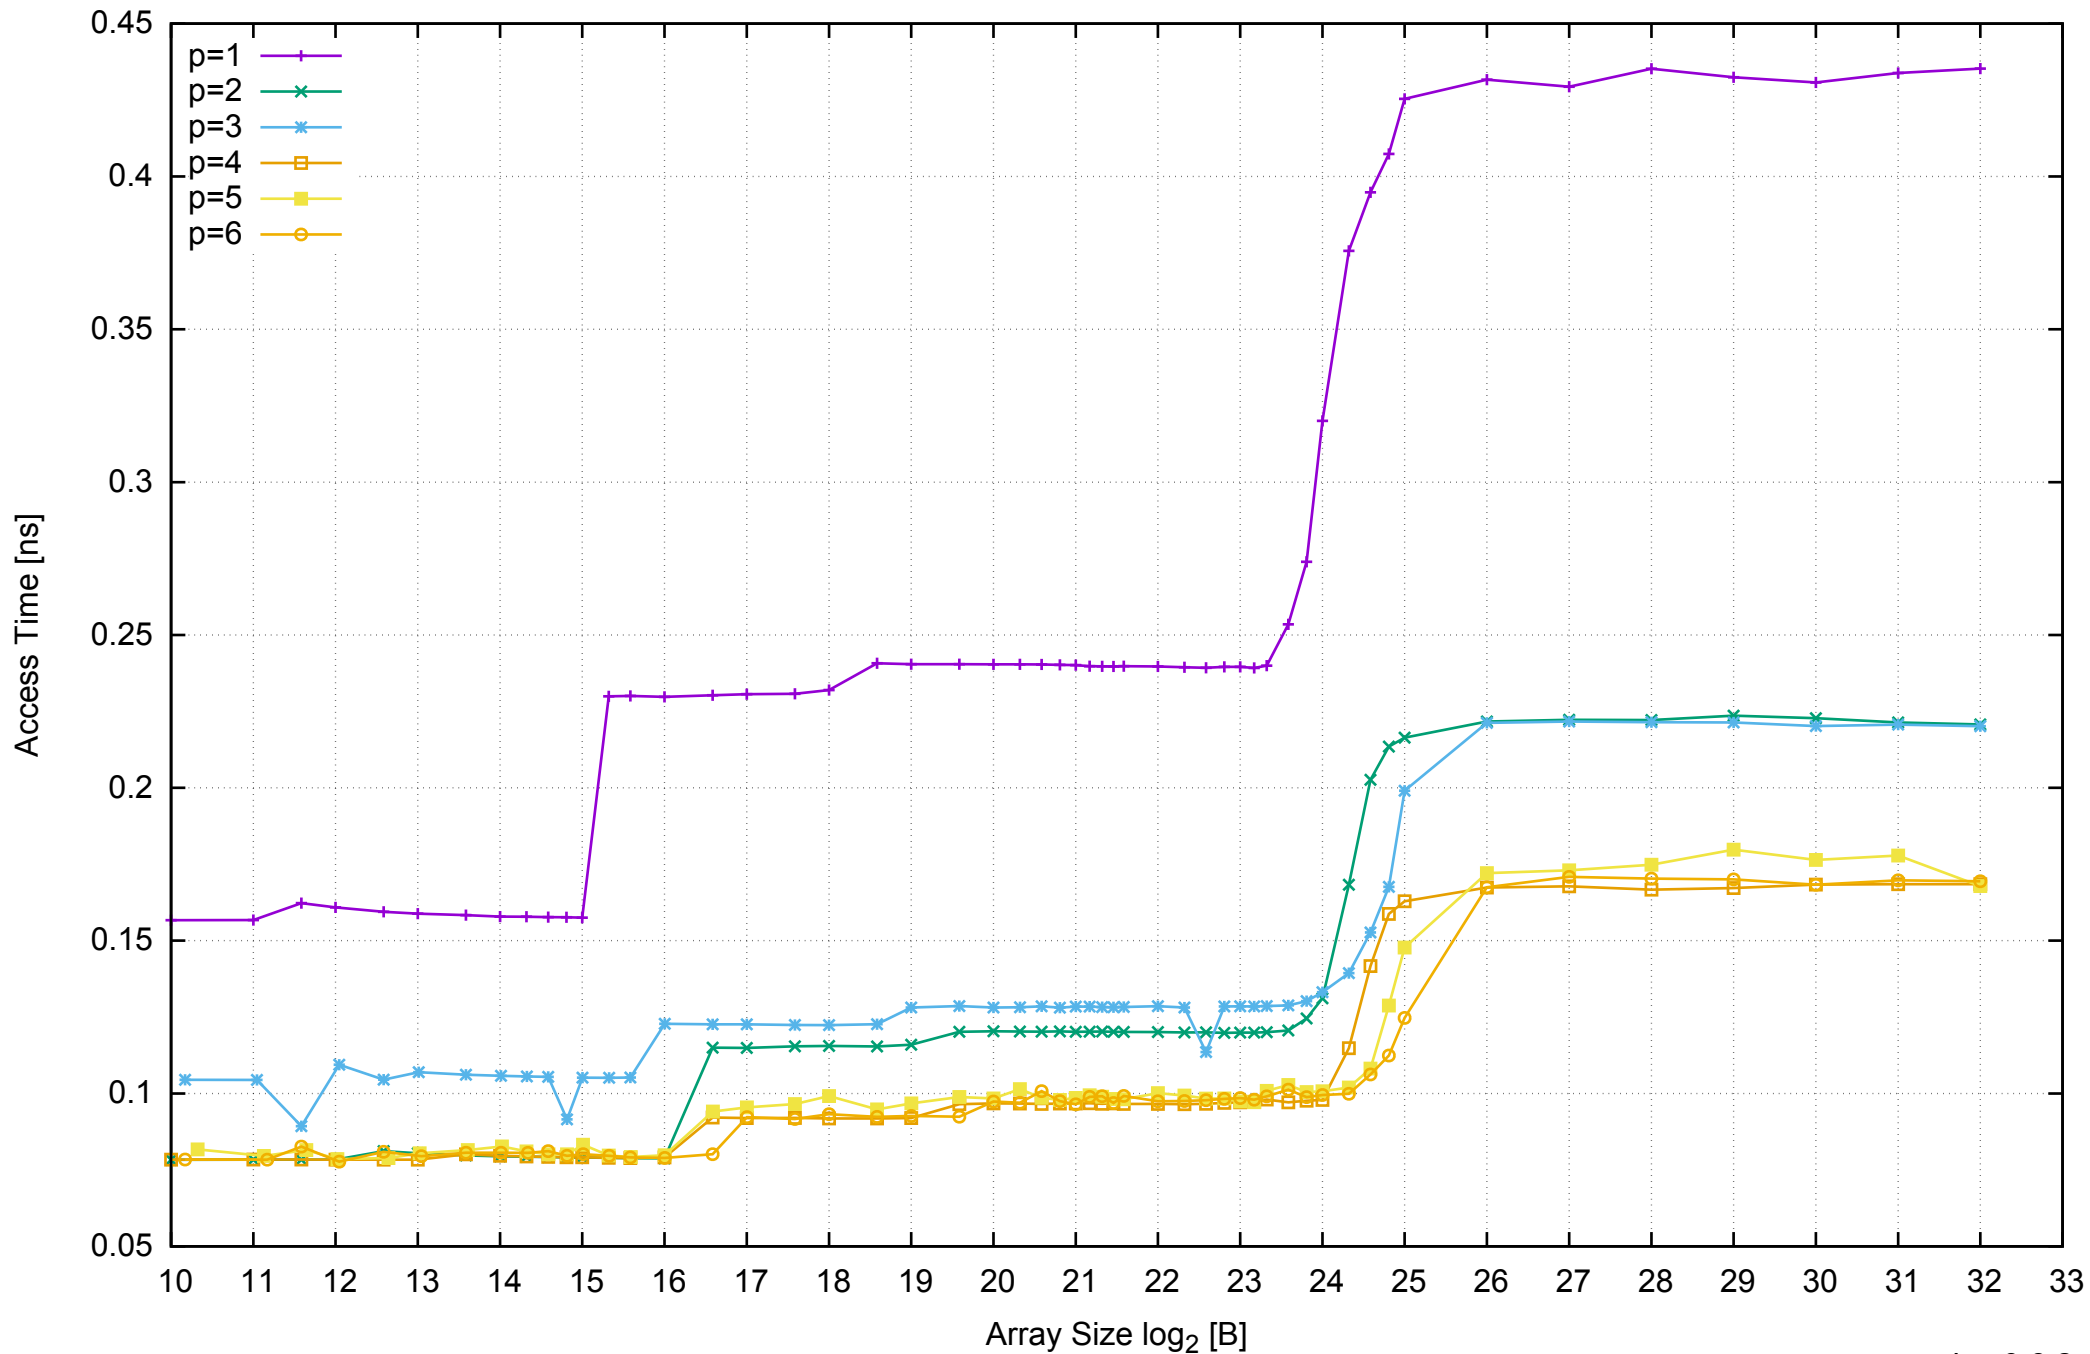

AWS c4.xlarge - Intel Xeon E5-2666 v3 2.90 GHz 7.5GB - Speedup of Parallel Memory Bandwidth - ScanRead32PtrUnrollLoop

AWS c4.xlarge - Intel Xeon E5-2666 v3 2.90 GHz 7.5GB - Parallel Memory Access Time - ScanRead32PtrUnrollLoop