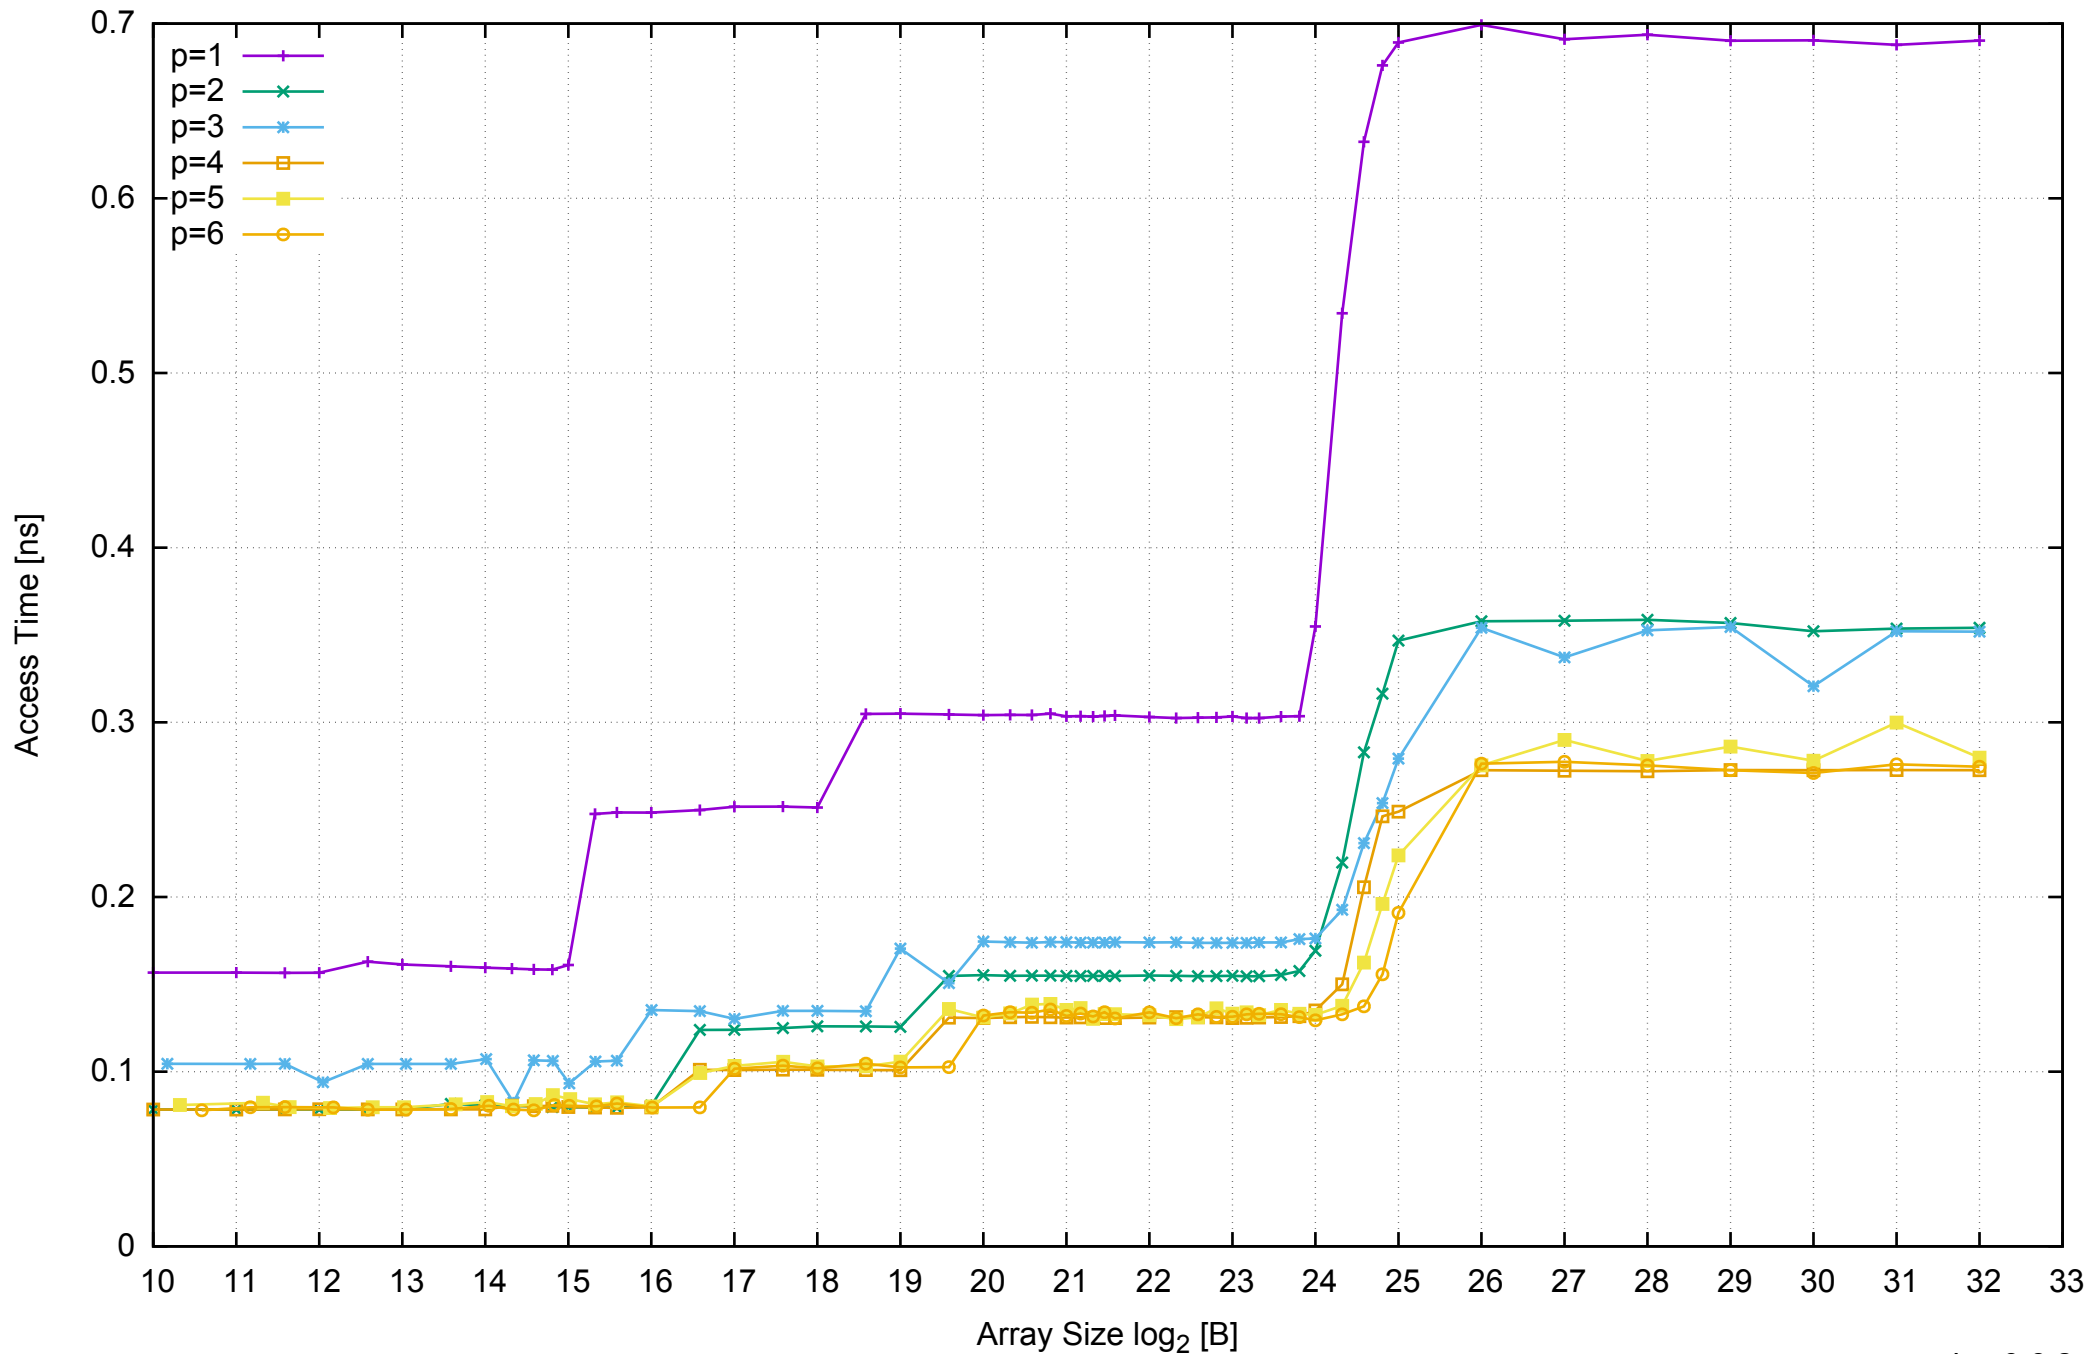

AWS c4.xlarge - Intel Xeon E5-2666 v3 2.90 GHz 7.5GB - Speedup of Parallel Memory Bandwidth - ScanRead64IndexUnrollLoop

AWS c4.xlarge - Intel Xeon E5-2666 v3 2.90 GHz 7.5GB - Parallel Memory Access Time - ScanRead64IndexUnrollLoop