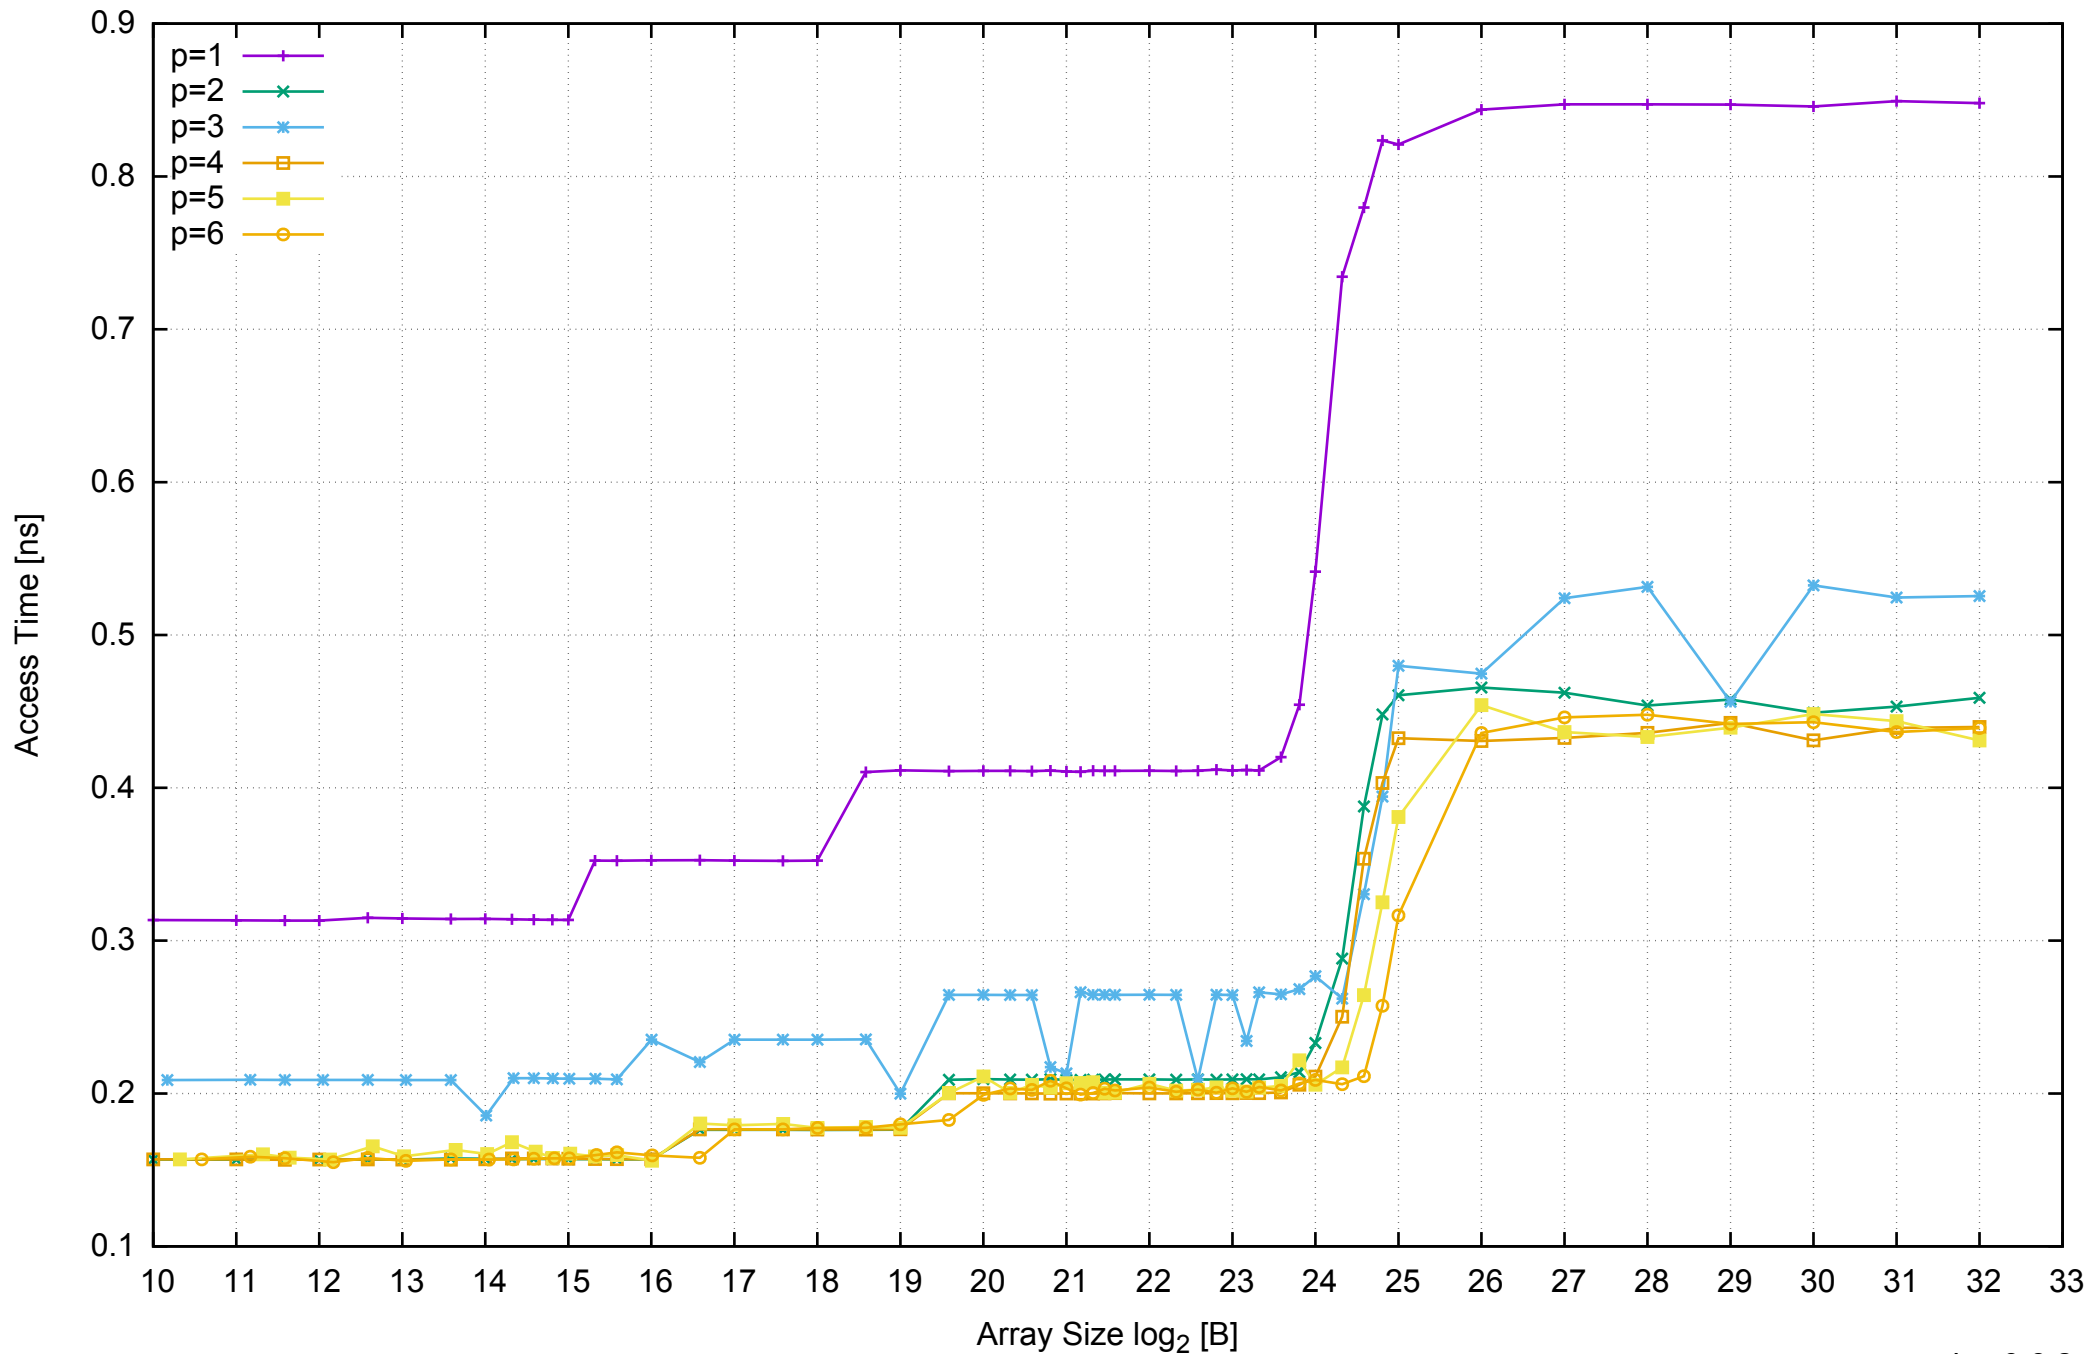

AWS c4.xlarge - Intel Xeon E5-2666 v3 2.90 GHz 7.5GB - Speedup of Parallel Memory Bandwidth - ScanWrite64PtrUnrollLoop

AWS c4.xlarge - Intel Xeon E5-2666 v3 2.90 GHz 7.5GB - Parallel Memory Access Time - ScanWrite64PtrUnrollLoop