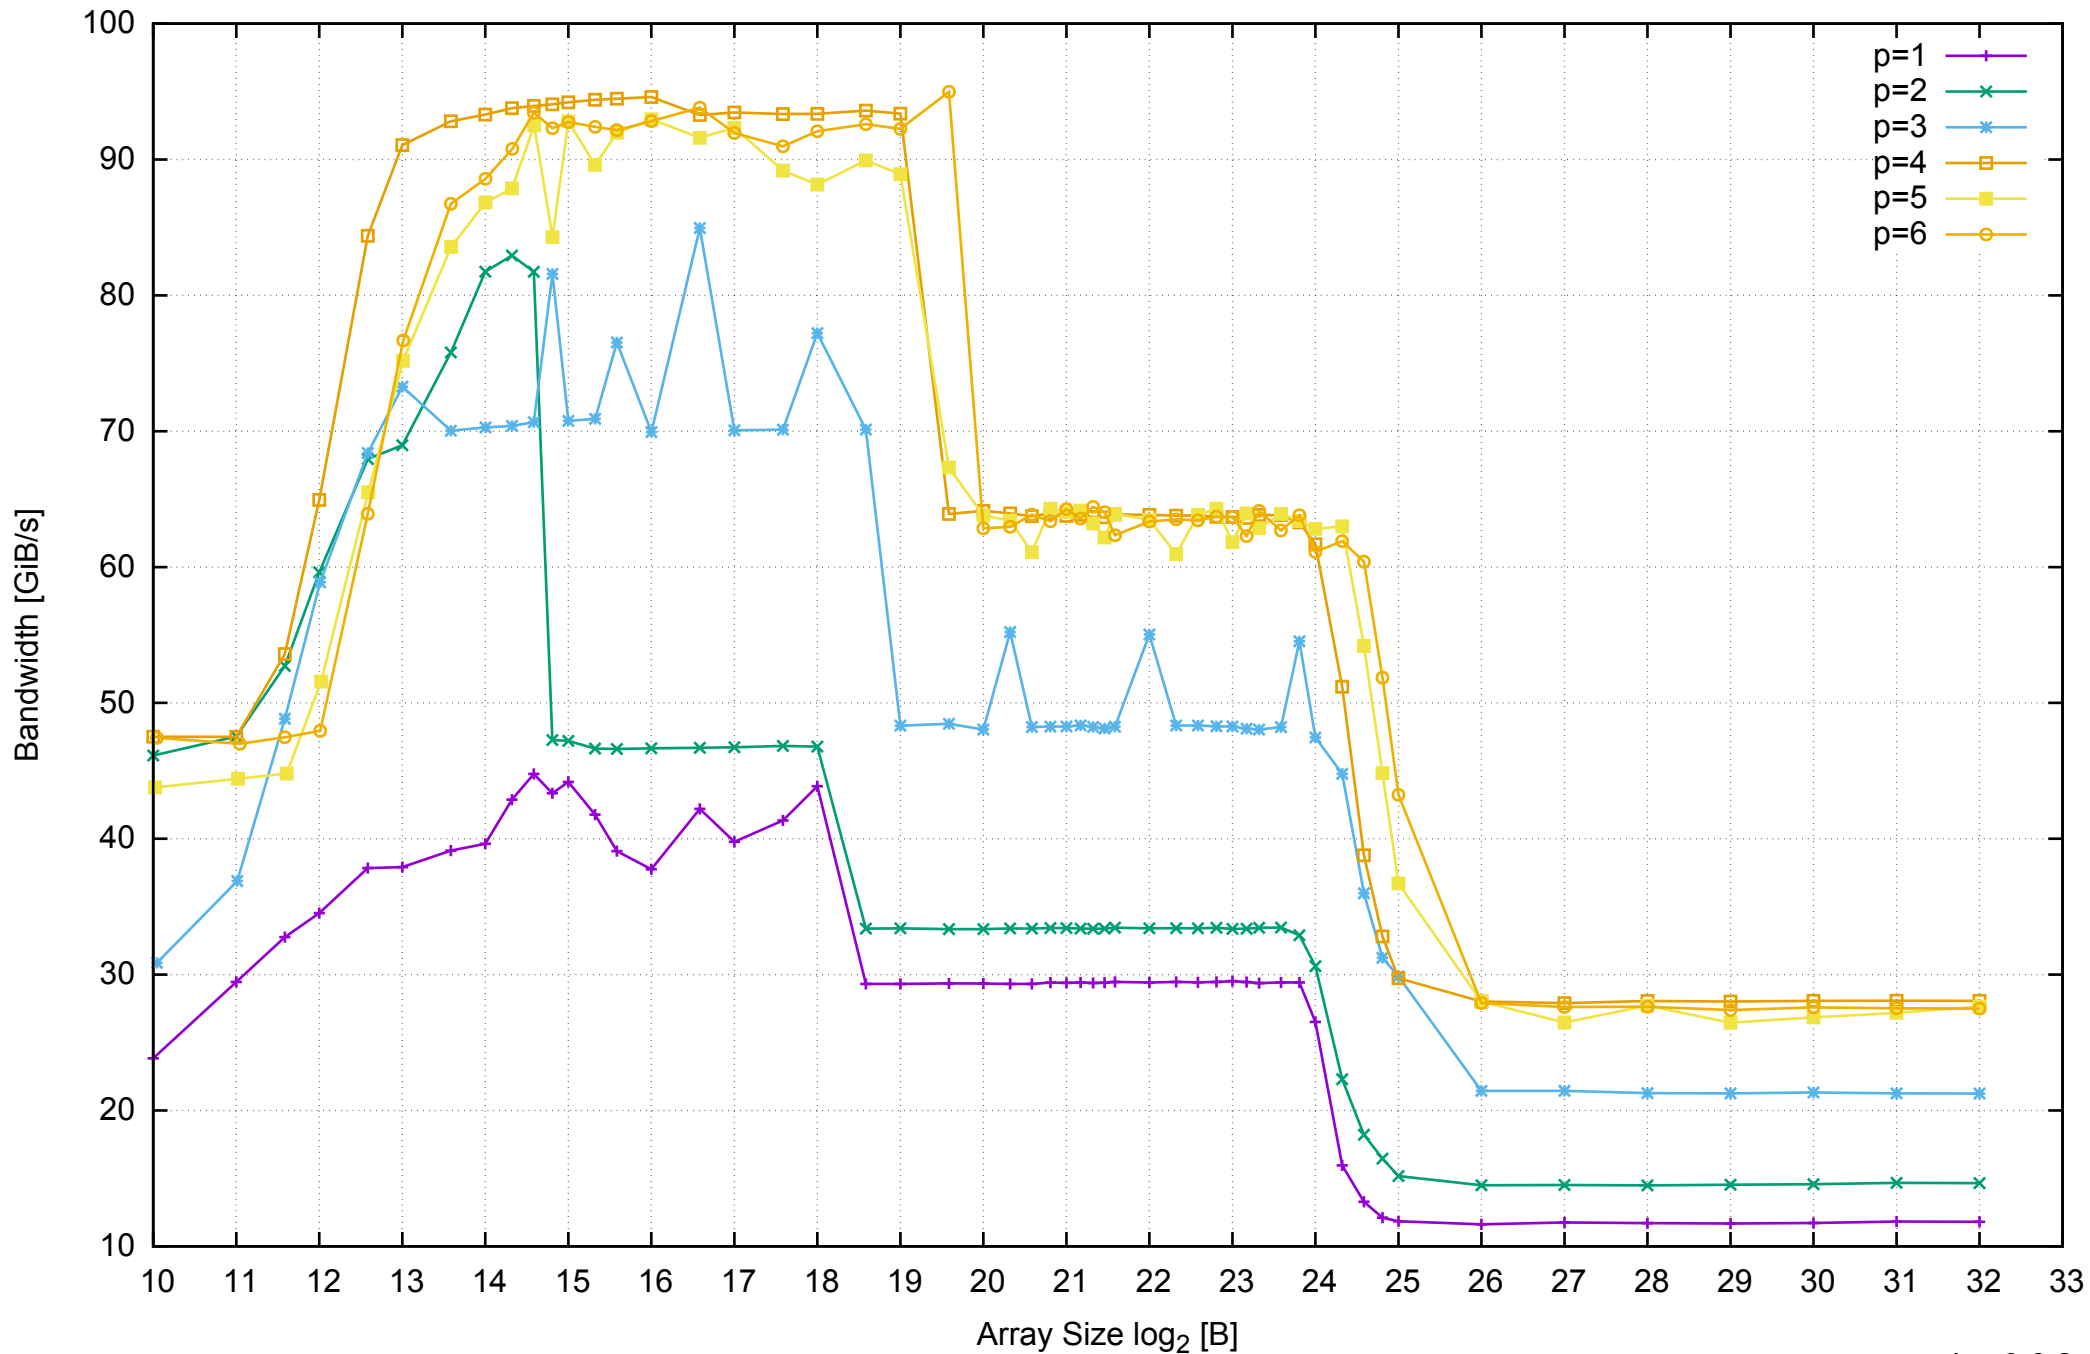

AWS c4.xlarge - Intel Xeon E5-2666 v3 2.90 GHz 7.5GB - Parallel Memory Access Time - ScanRead128PtrSimpleLoop

AWS c4.xlarge - Intel Xeon E5-2666 v3 2.90 GHz 7.5GB - Parallel Memory Bandwidth - ScanRead128PtrSimpleLoop