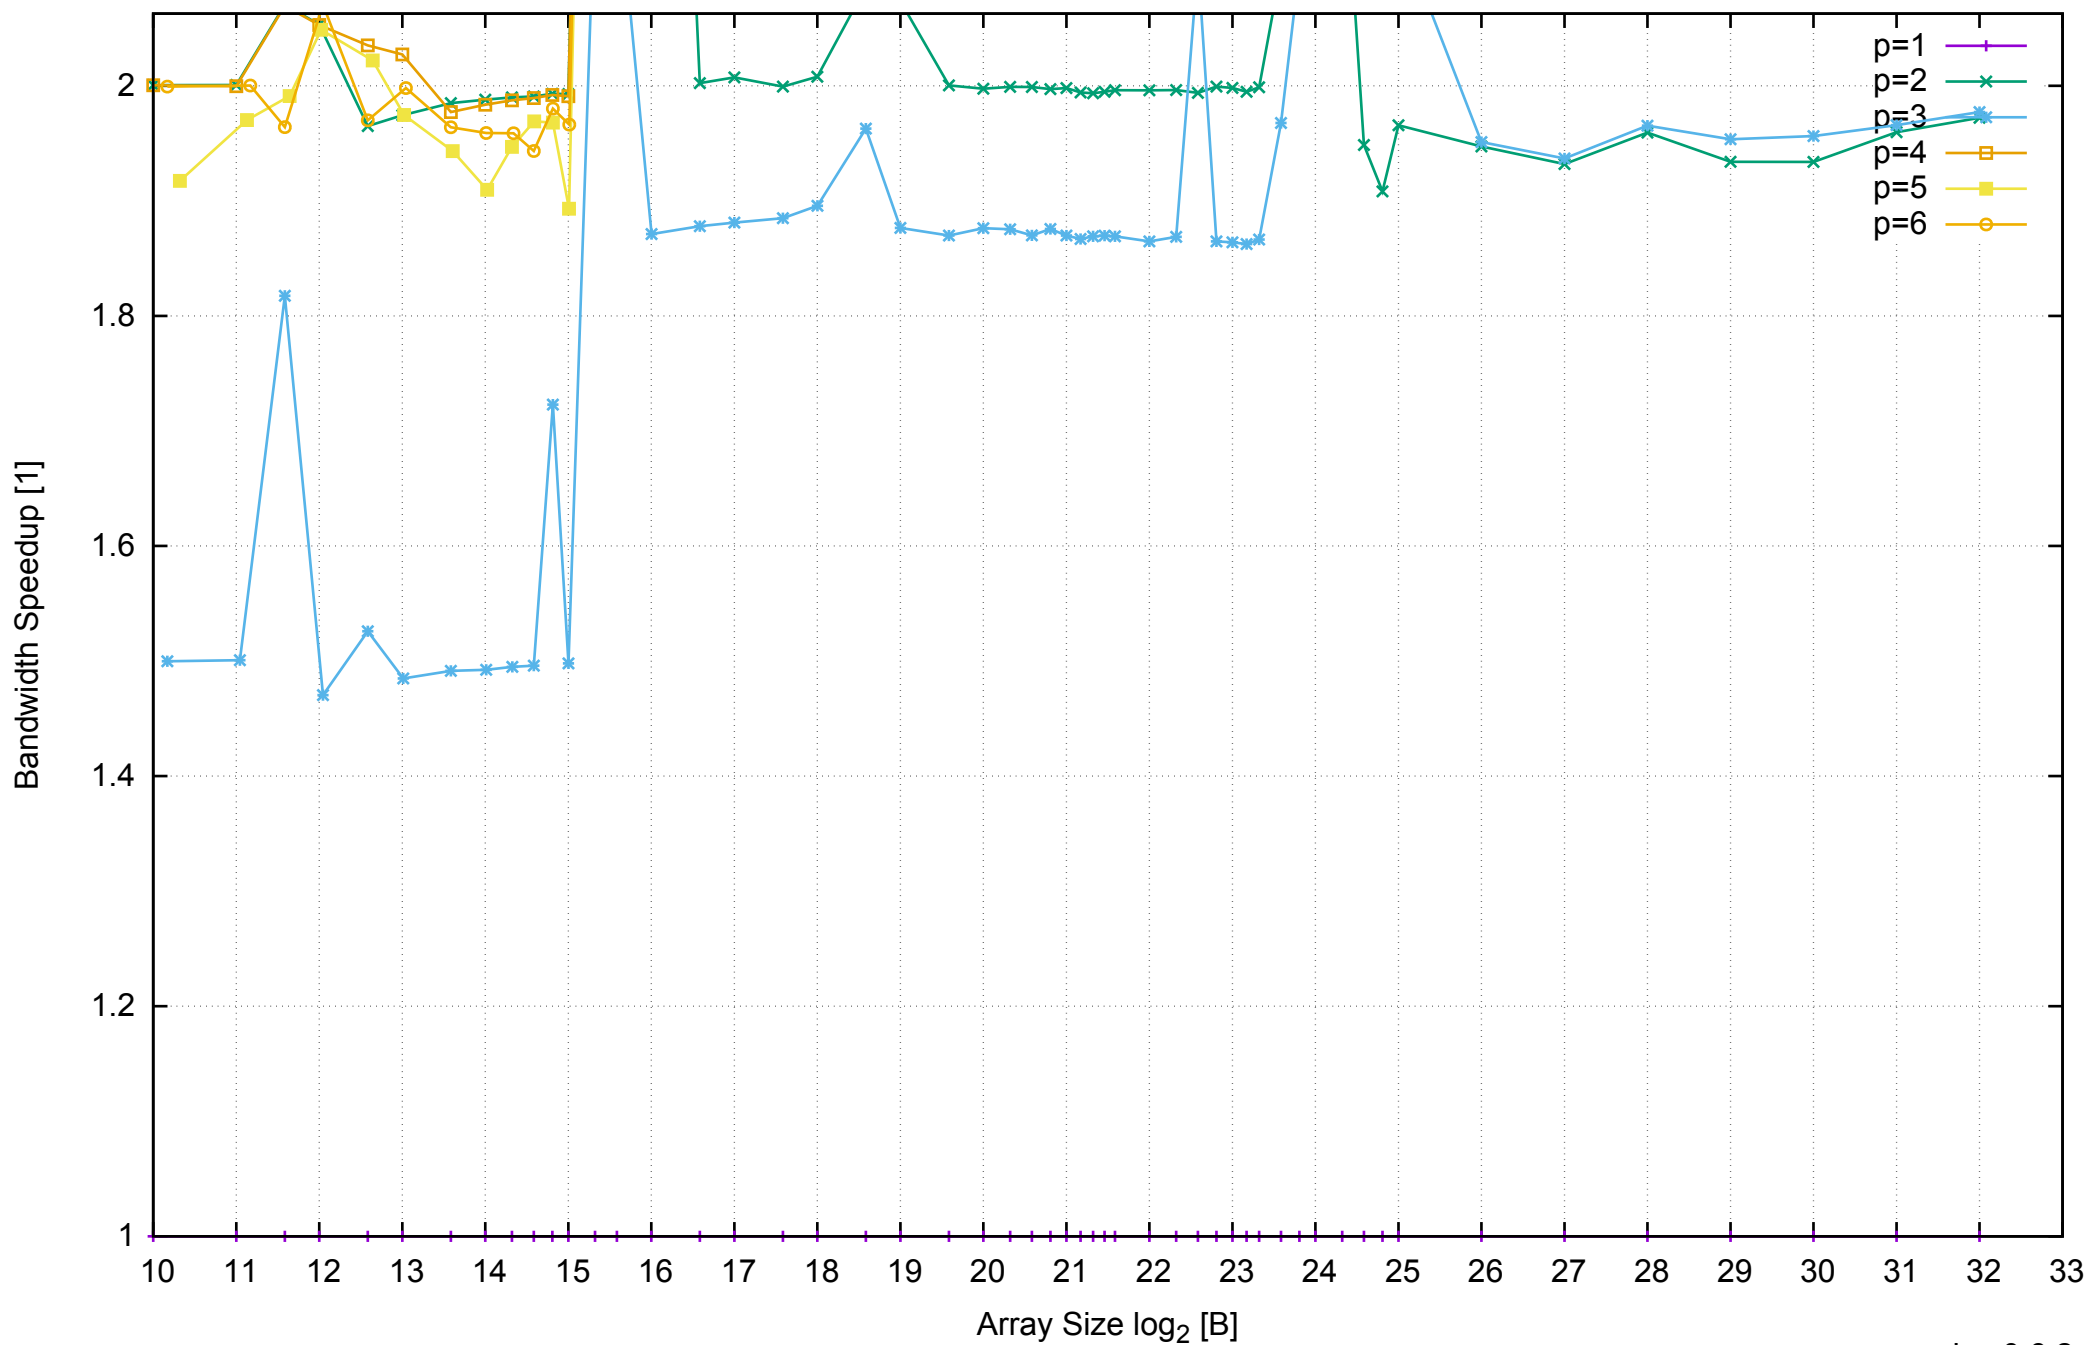

AWS c4.xlarge - Intel Xeon E5-2666 v3 2.90 GHz 7.5GB - Parallel Memory Bandwidth - PermRead64SimpleLoop