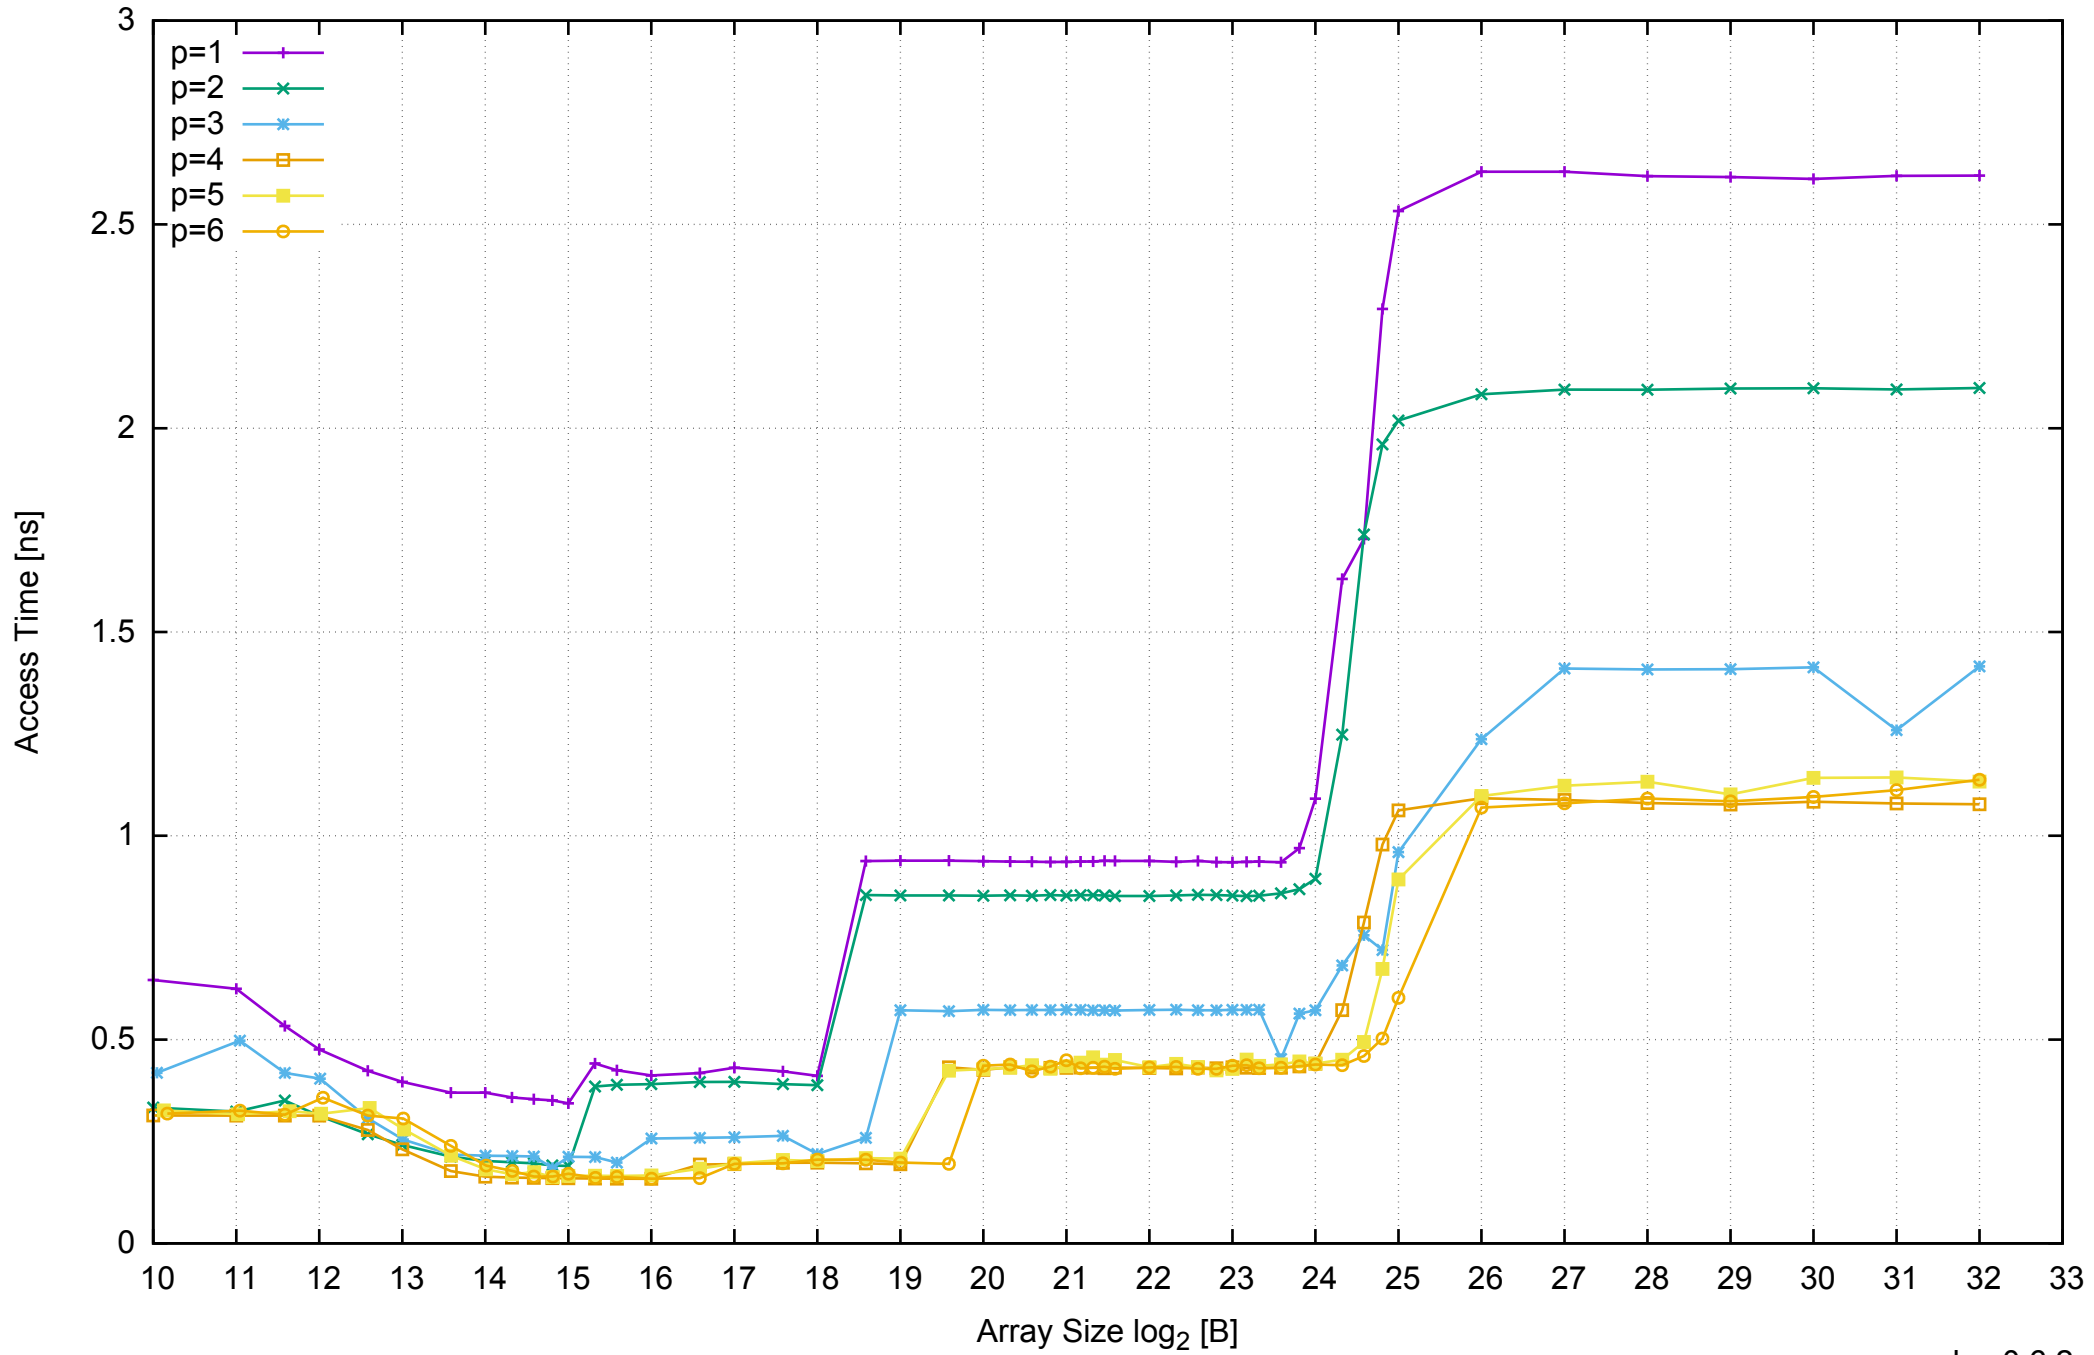

AWS c4.xlarge - Intel Xeon E5-2666 v3 2.90 GHz 7.5GB - Speedup of Parallel Memory Bandwidth - ScanWrite256PtrUnrollLoop

AWS c4.xlarge - Intel Xeon E5-2666 v3 2.90 GHz 7.5GB - Parallel Memory Bandwidth - ScanRead256PtrSimpleLoop

AWS c4.xlarge - Intel Xeon E5-2666 v3 2.90 GHz 7.5GB - Parallel Memory Access Time - ScanRead256PtrSimpleLoop

AWS c4.xlarge - Intel Xeon E5-2666 v3 2.90 GHz 7.5GB - Speedup of Parallel Memory Bandwidth - ScanRead256PtrSimpleLoop