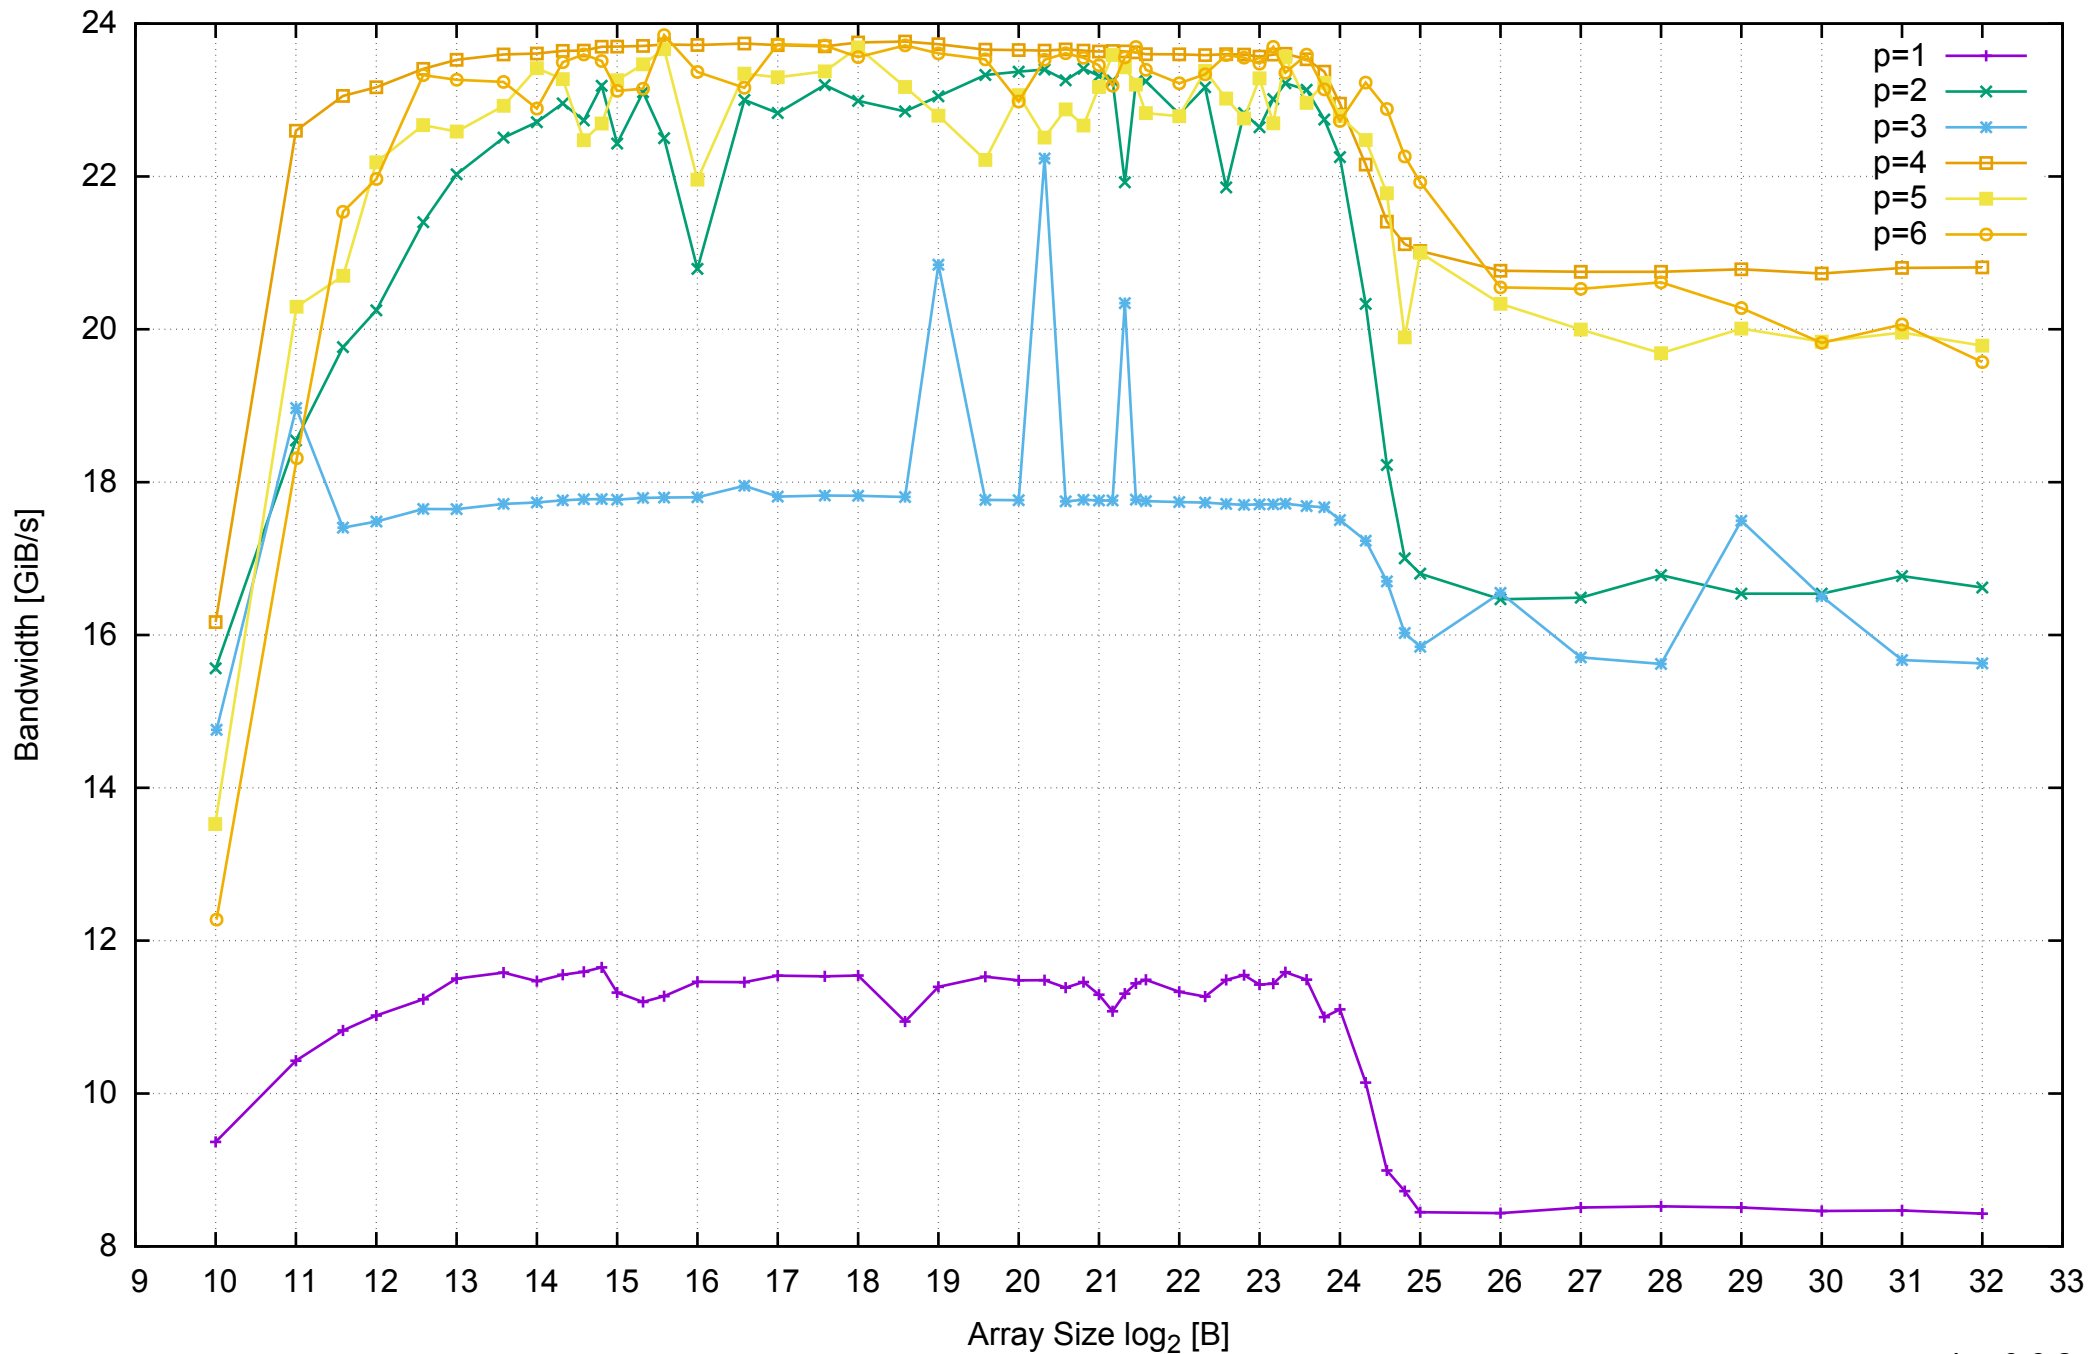

AWS c4.xlarge - Intel Xeon E5-2666 v3 2.90 GHz 7.5GB - Parallel Memory Access Time - ScanRead32PtrSimpleLoop

AWS c4.xlarge - Intel Xeon E5-2666 v3 2.90 GHz 7.5GB - Parallel Memory Bandwidth - ScanRead32PtrSimpleLoop