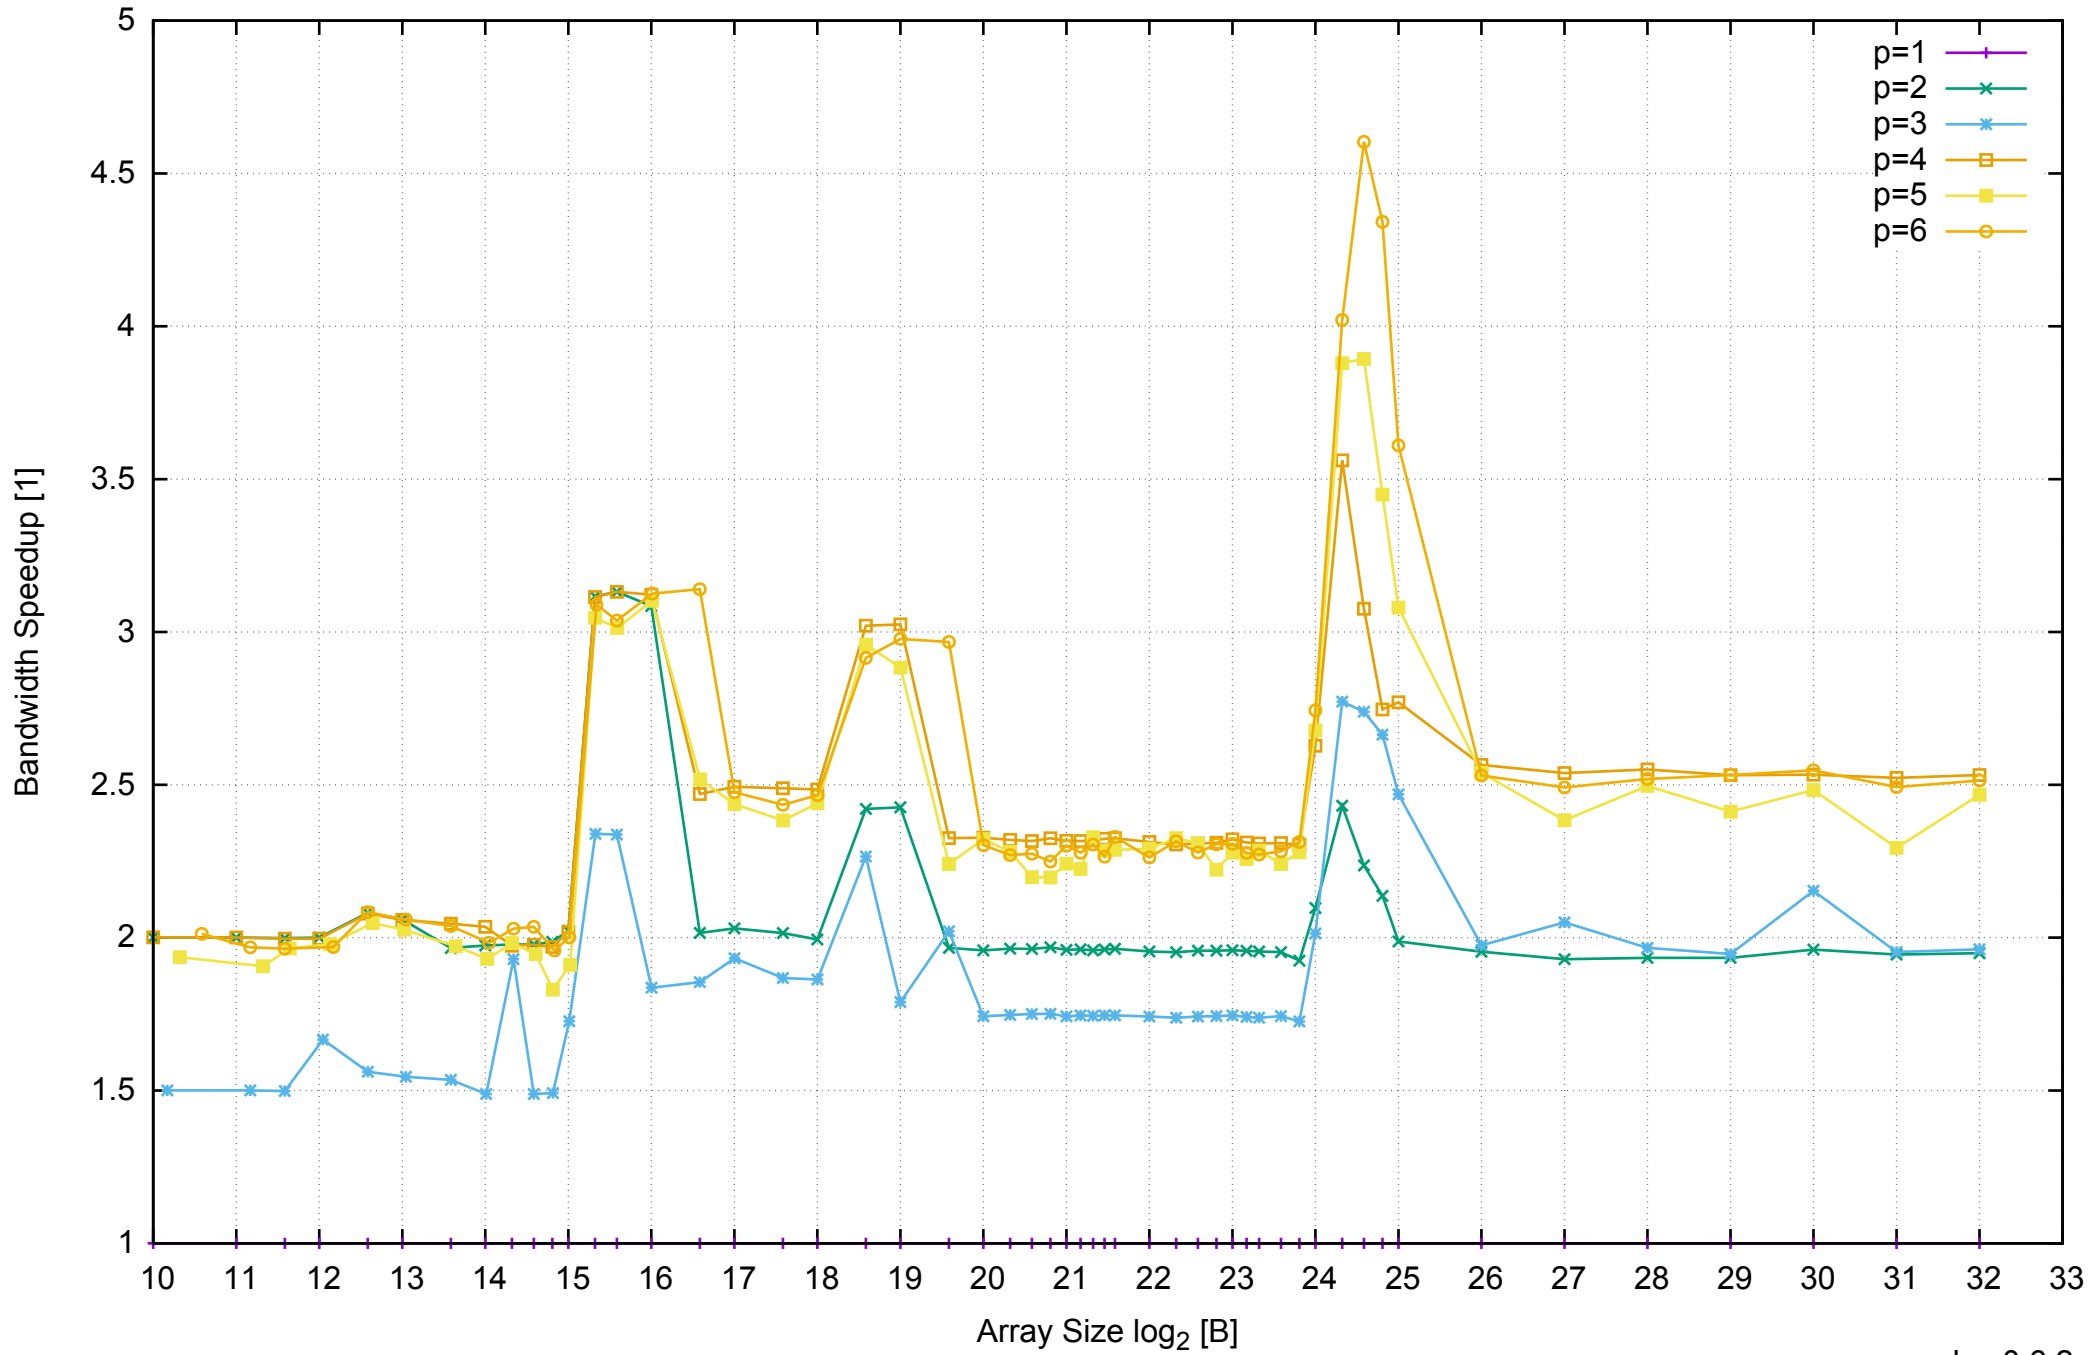

AWS c4.xlarge - Intel Xeon E5-2666 v3 2.90 GHz 7.5GB - Speedup of Parallel Memory Bandwidth - ScanRead64IndexUnrollLoop