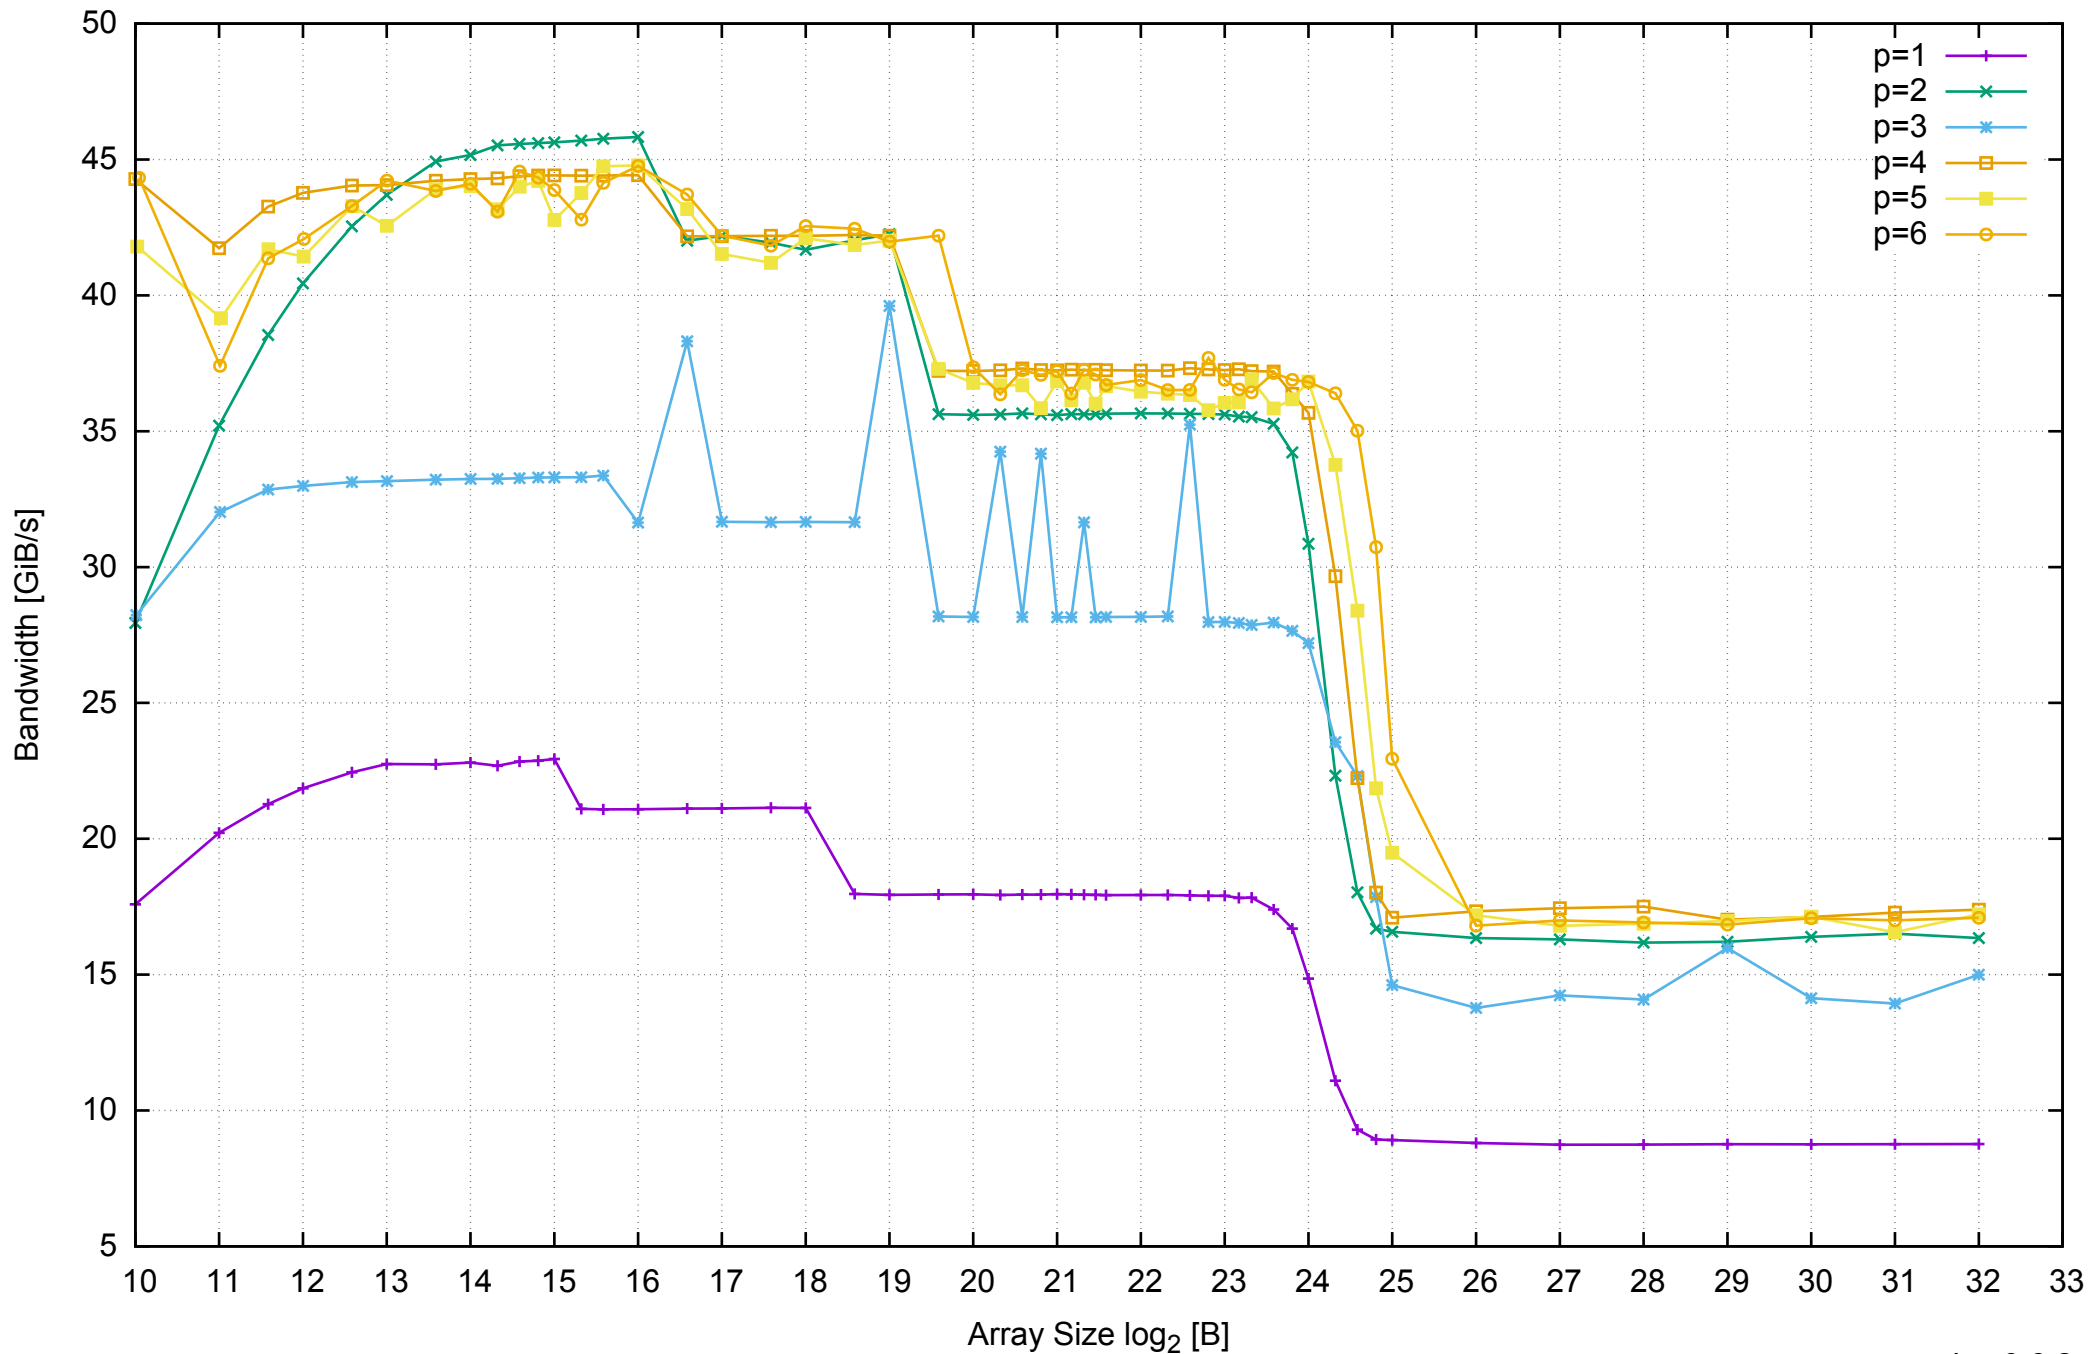

AWS c4.xlarge - Intel Xeon E5-2666 v3 2.90 GHz 7.5GB - Parallel Memory Access Time - ScanWrite64IndexSimpleLoop

AWS c4.xlarge - Intel Xeon E5-2666 v3 2.90 GHz 7.5GB - Parallel Memory Bandwidth - ScanWrite64IndexSimpleLoop