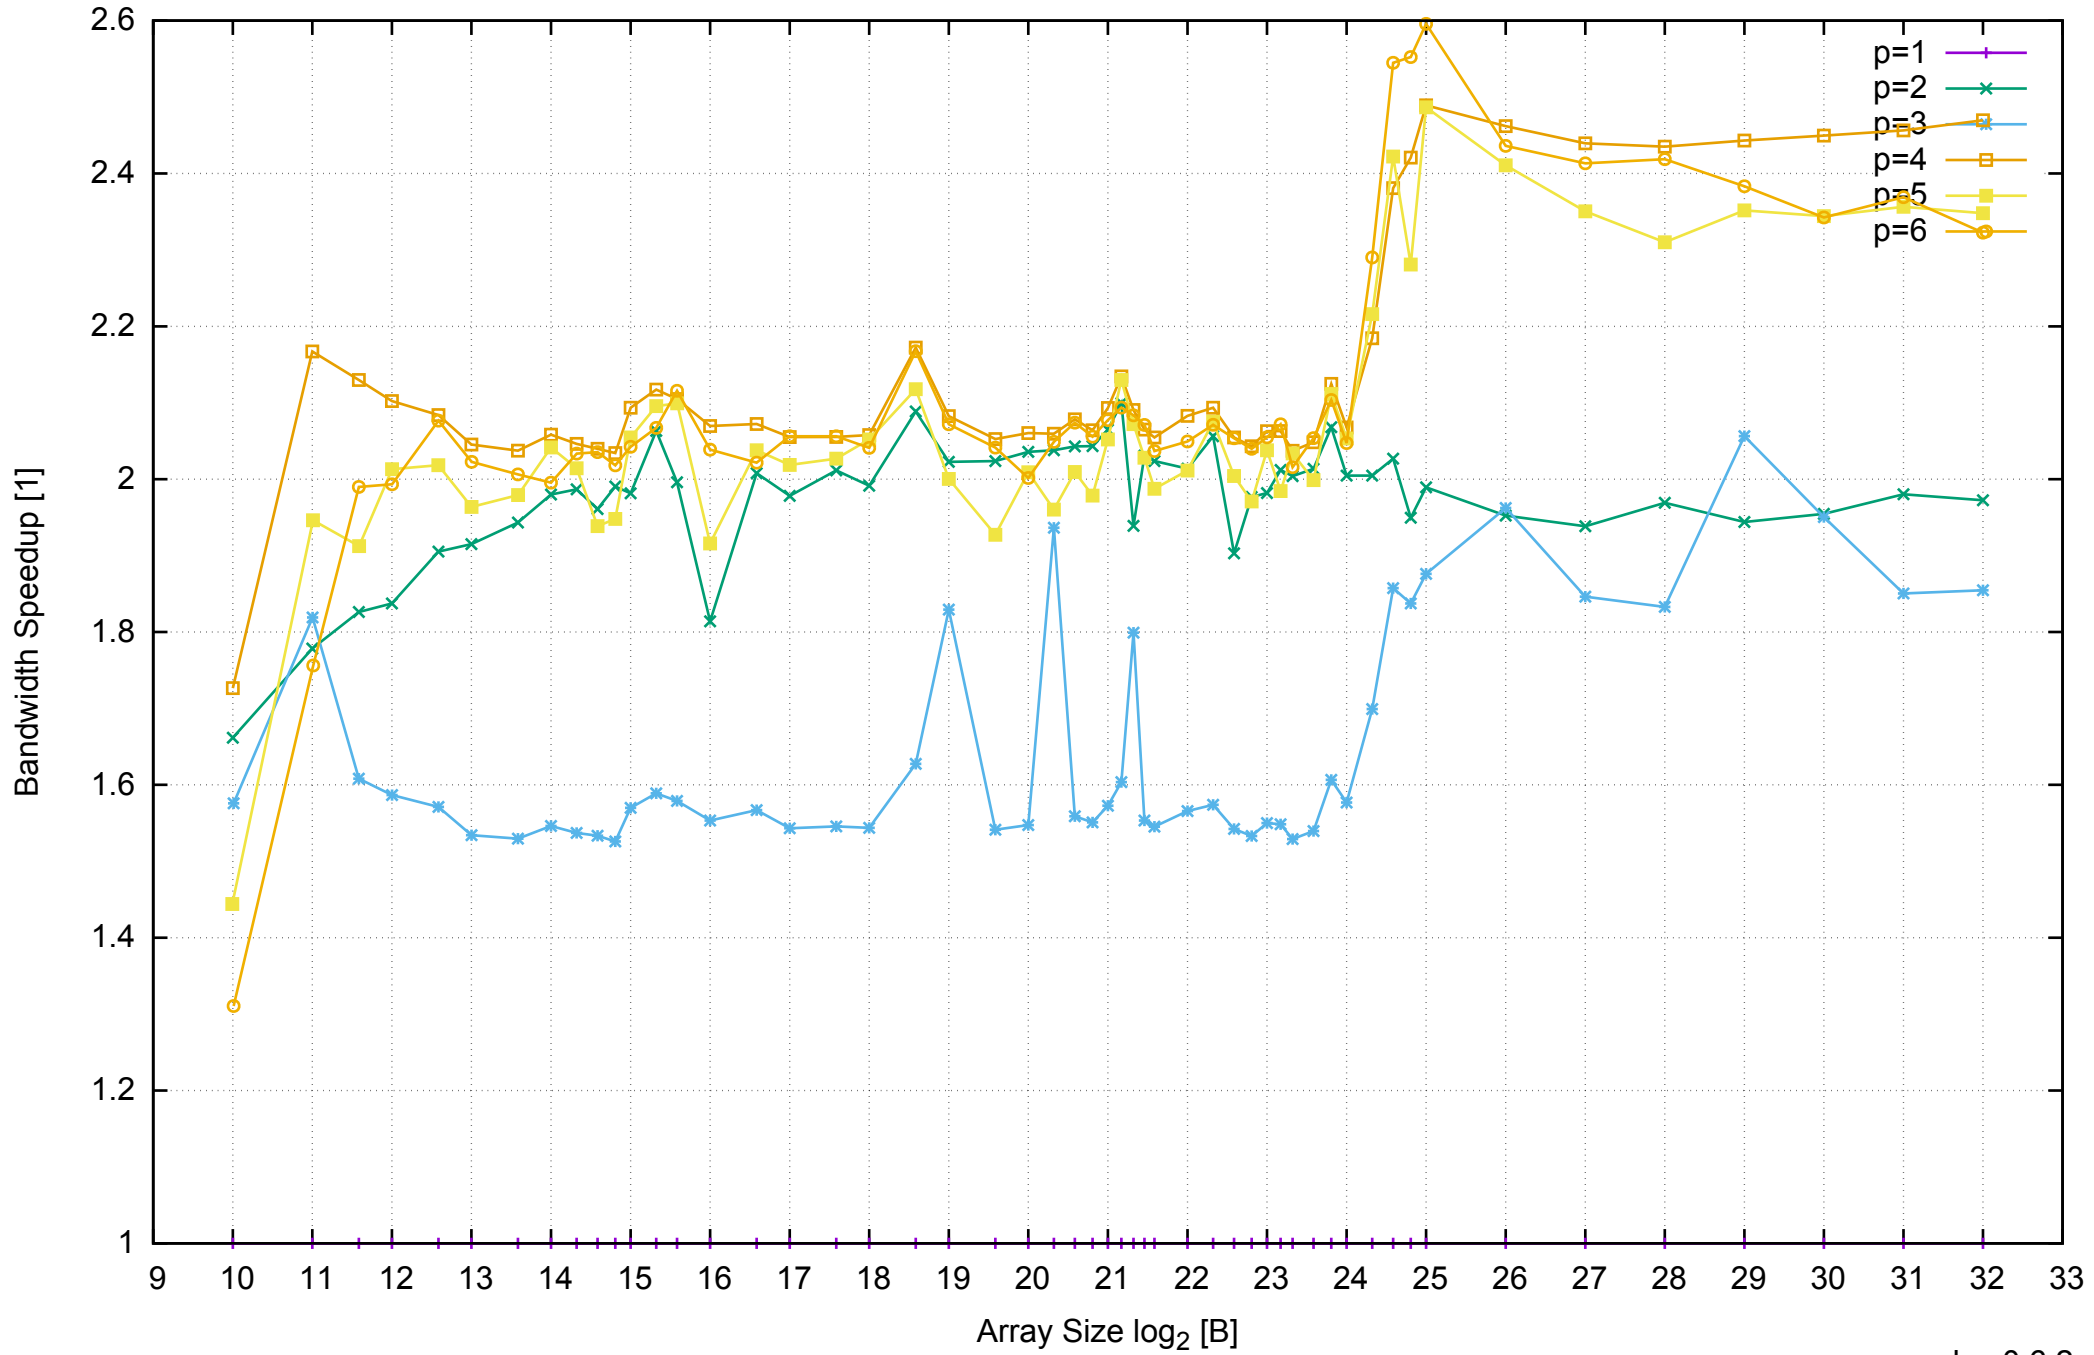

AWS c4.xlarge - Intel Xeon E5-2666 v3 2.90 GHz 7.5GB - Speedup of Parallel Memory Bandwidth - ScanRead32PtrSimpleLoop