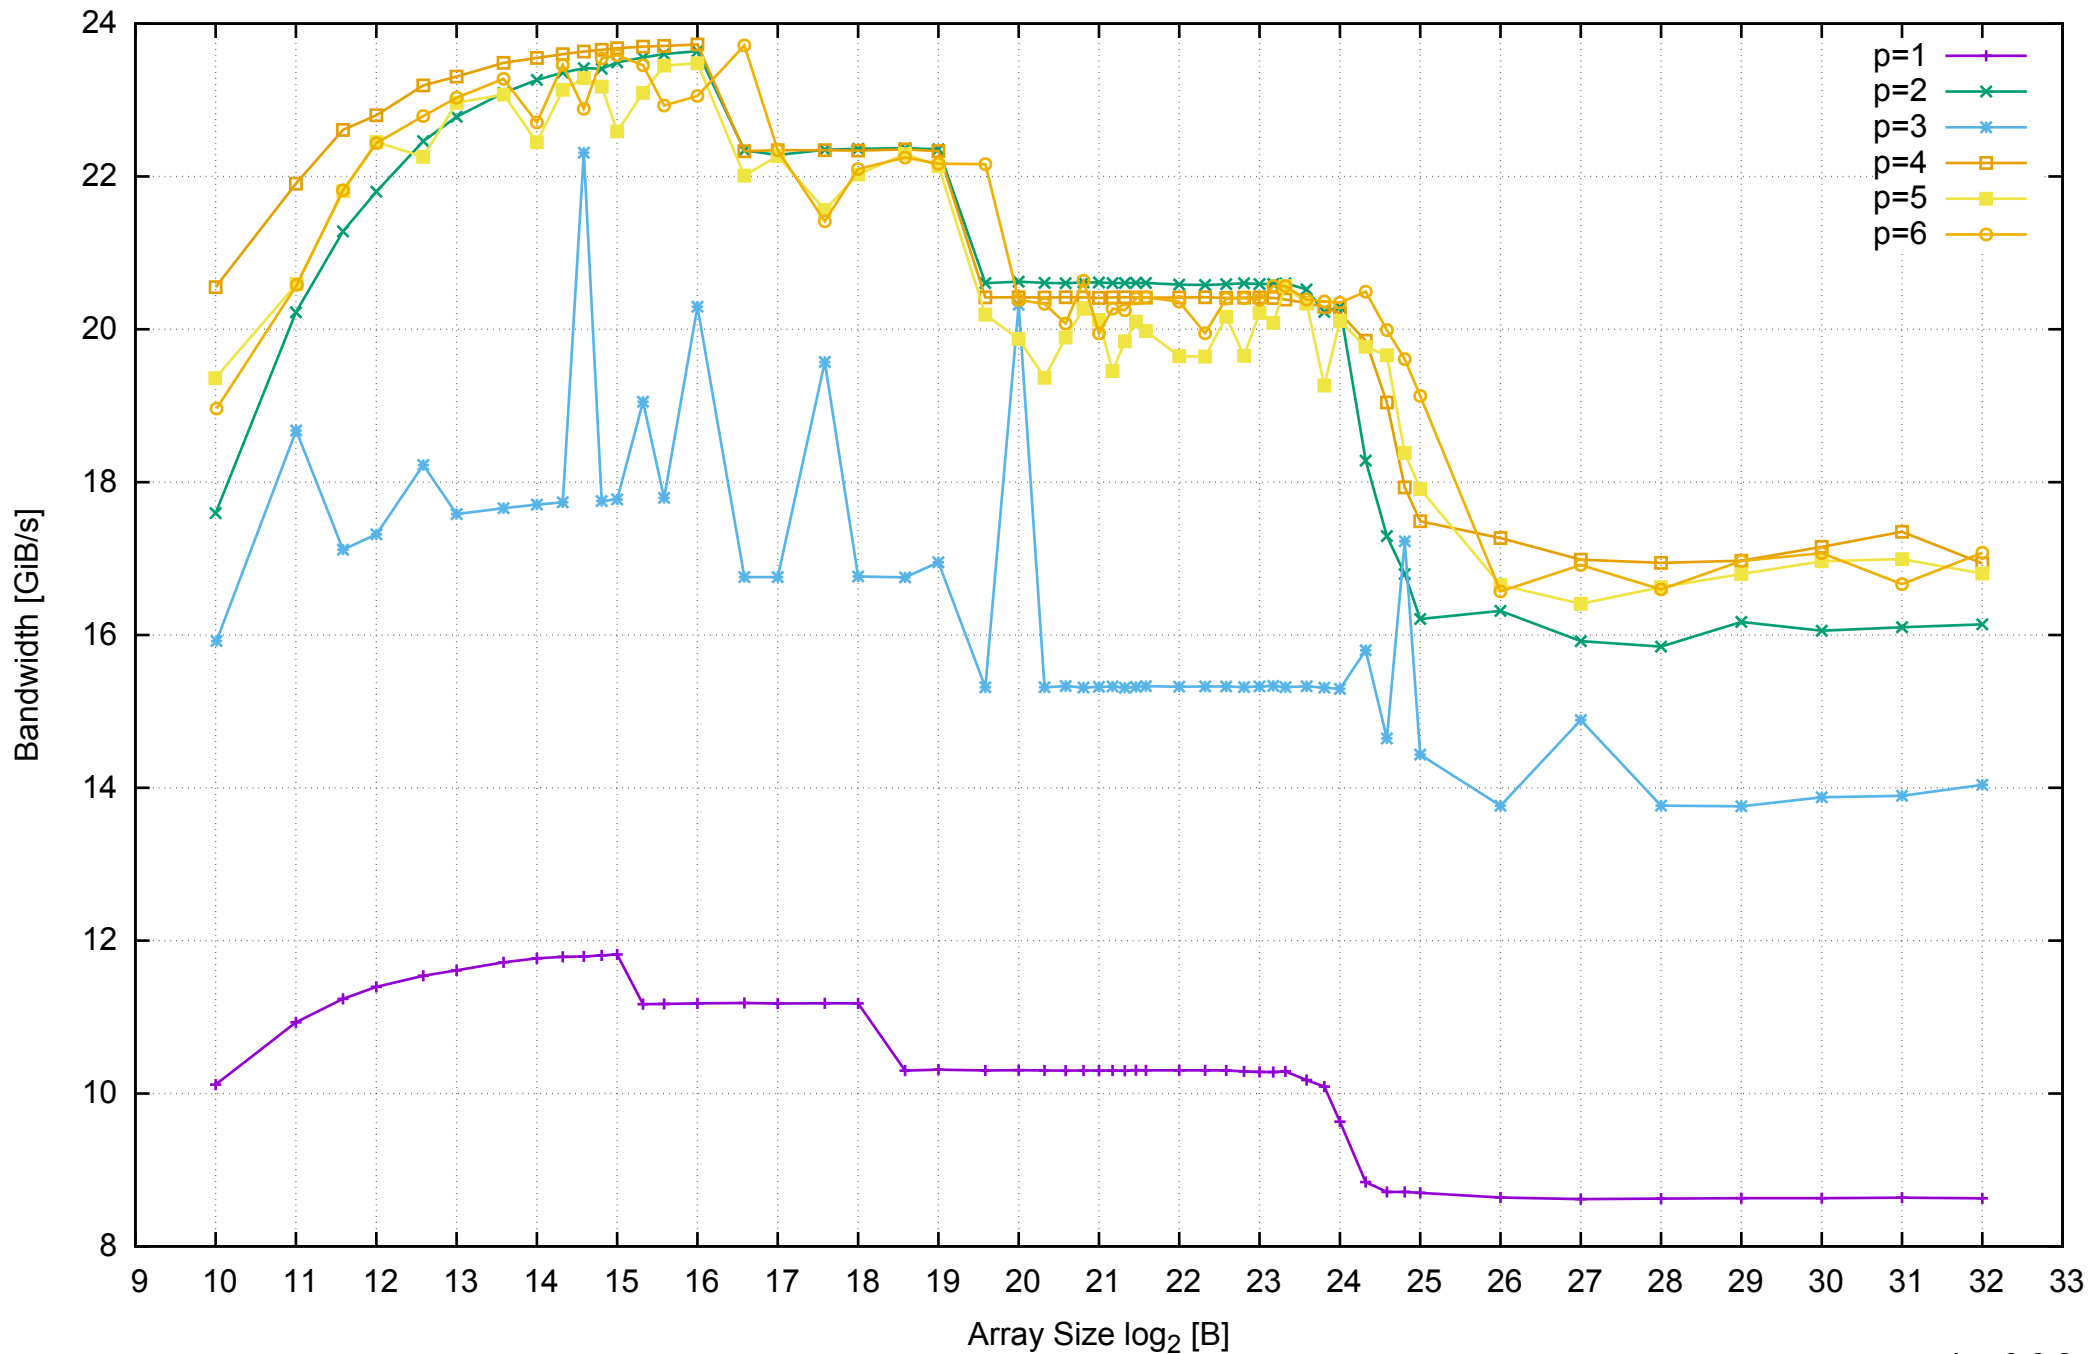

AWS c4.xlarge - Intel Xeon E5-2666 v3 2.90 GHz 7.5GB - Parallel Memory Access Time - ScanWrite32PtrSimpleLoop

AWS c4.xlarge - Intel Xeon E5-2666 v3 2.90 GHz 7.5GB - Parallel Memory Bandwidth - ScanWrite32PtrSimpleLoop