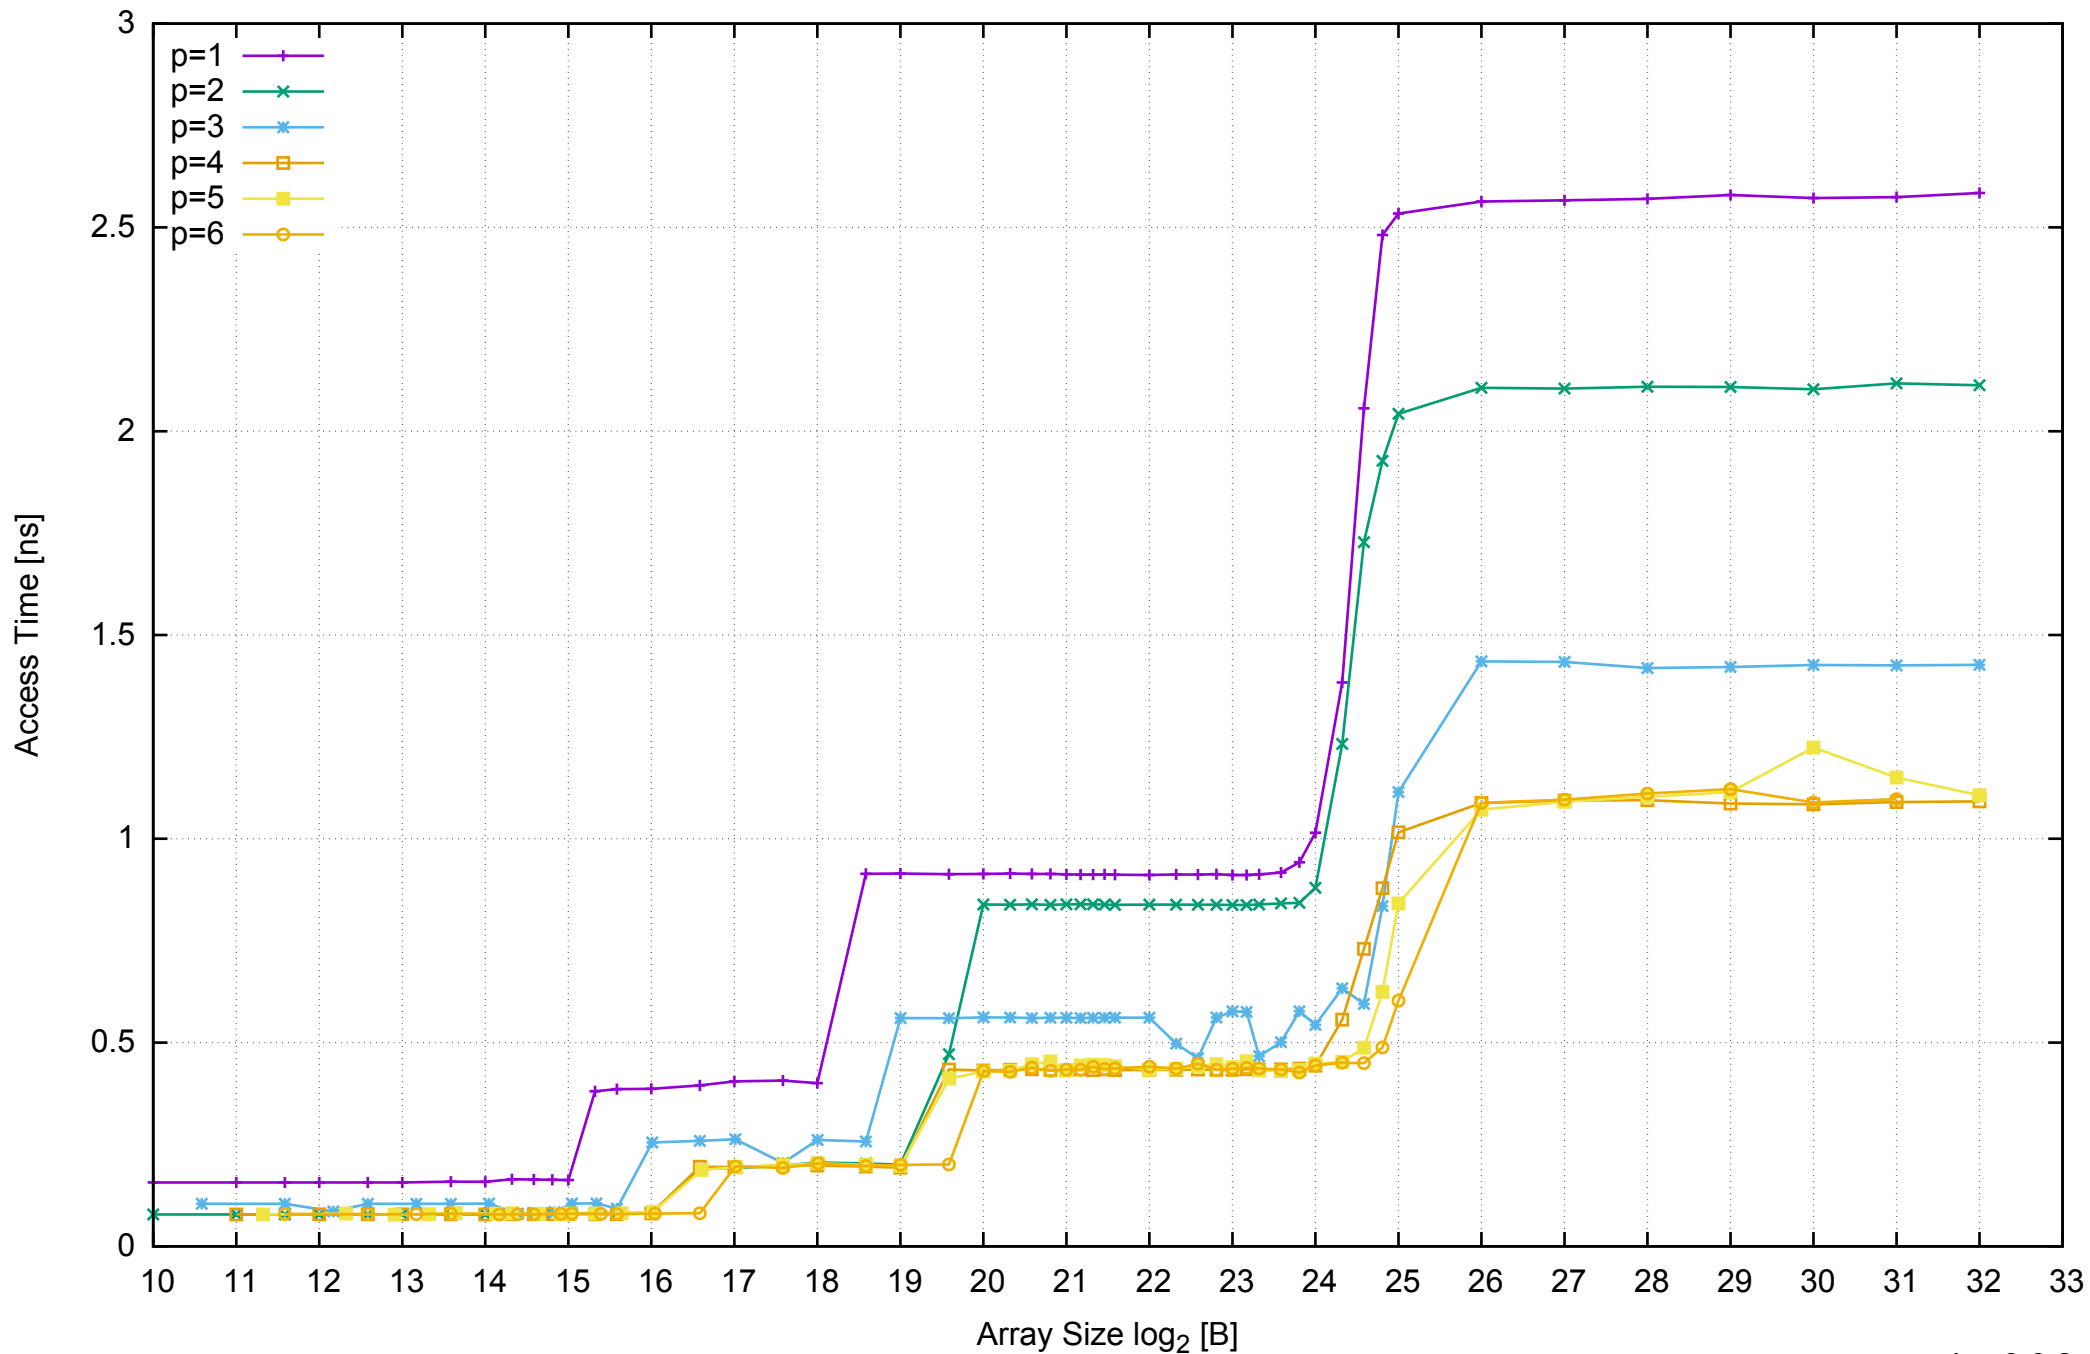

AWS c4.xlarge - Intel Xeon E5-2666 v3 2.90 GHz 7.5GB - Speedup of Parallel Memory Bandwidth - ScanRead256PtrUnrollLoop

AWS c4.xlarge - Intel Xeon E5-2666 v3 2.90 GHz 7.5GB - Parallel Memory Access Time - ScanRead256PtrUnrollLoop