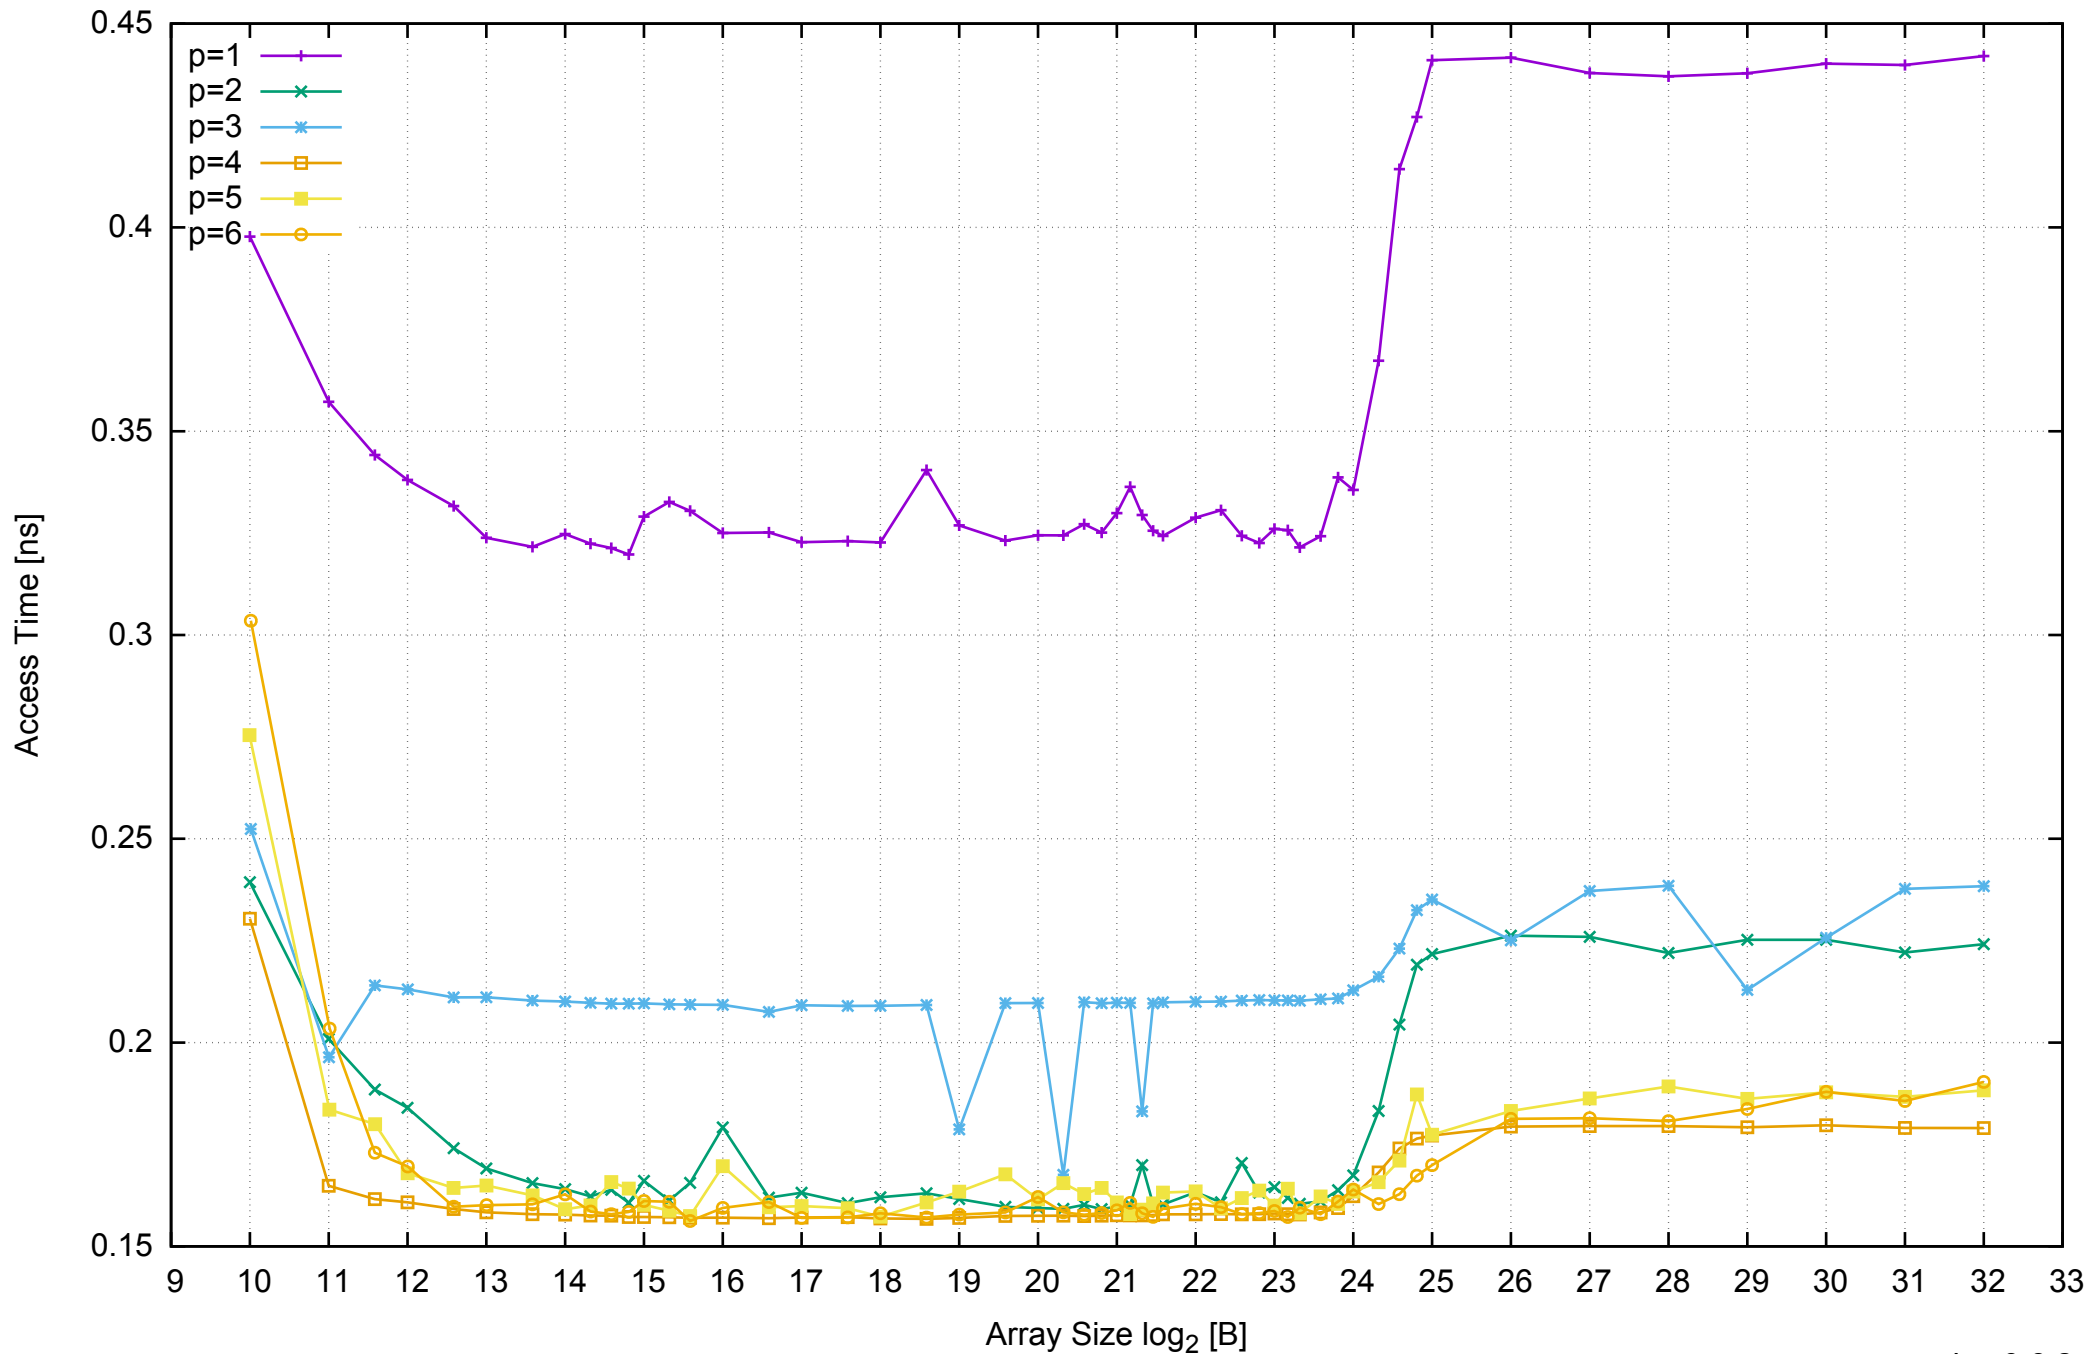

AWS c4.xlarge - Intel Xeon E5-2666 v3 2.90 GHz 7.5GB - Speedup of Parallel Memory Bandwidth - ScanRead32PtrSimpleLoop

AWS c4.xlarge - Intel Xeon E5-2666 v3 2.90 GHz 7.5GB - Parallel Memory Access Time - ScanRead32PtrSimpleLoop