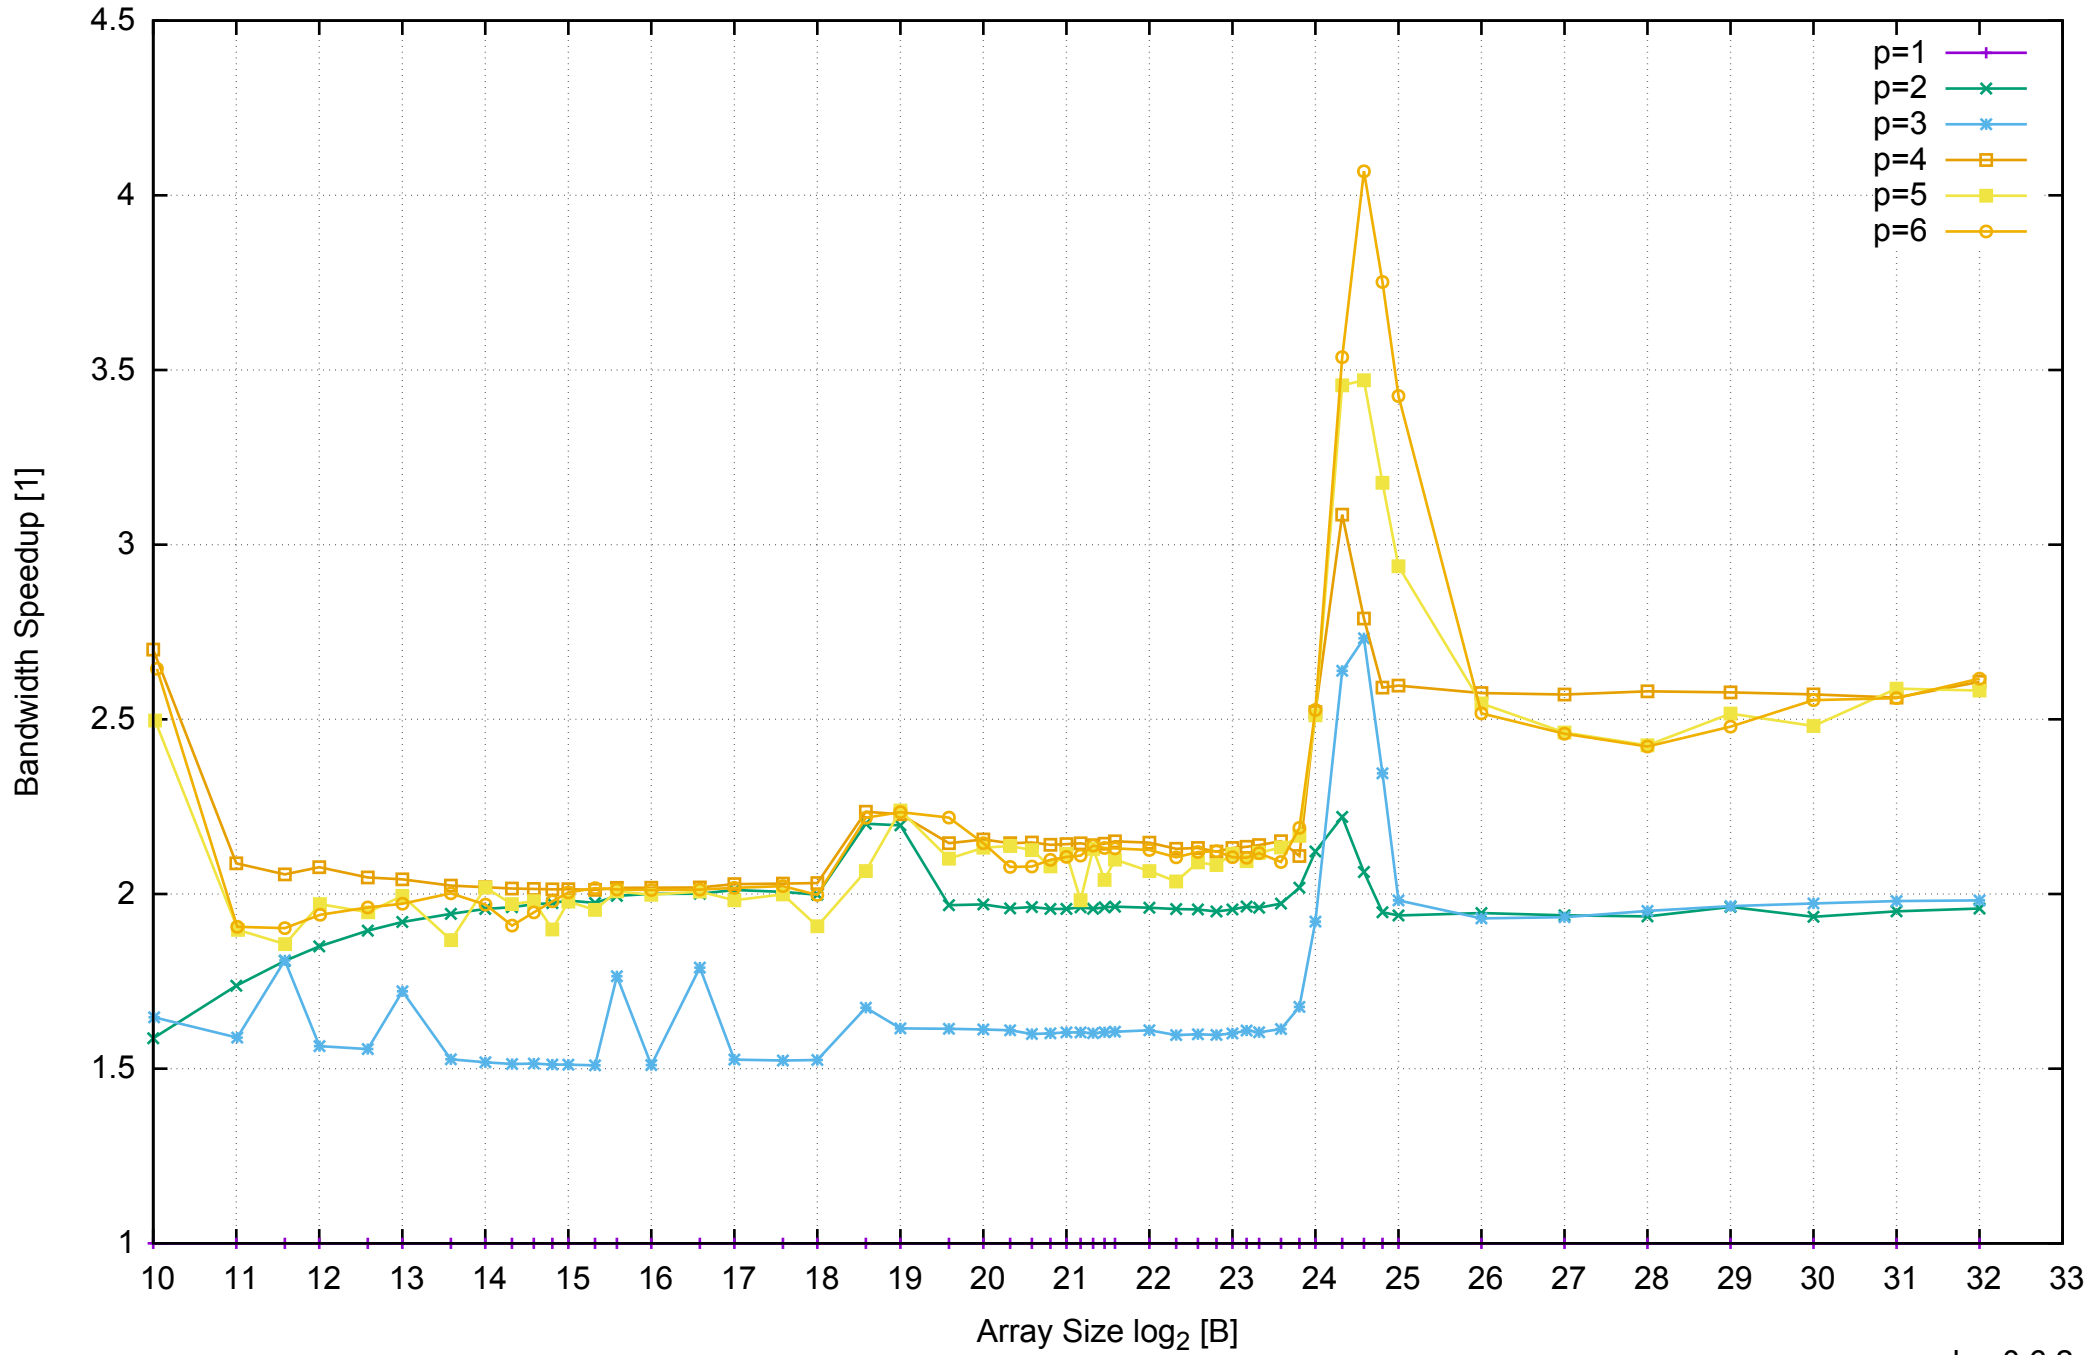

AWS c4.xlarge - Intel Xeon E5-2666 v3 2.90 GHz 7.5GB - Speedup of Parallel Memory Bandwidth - ScanRead64PtrSimpleLoop