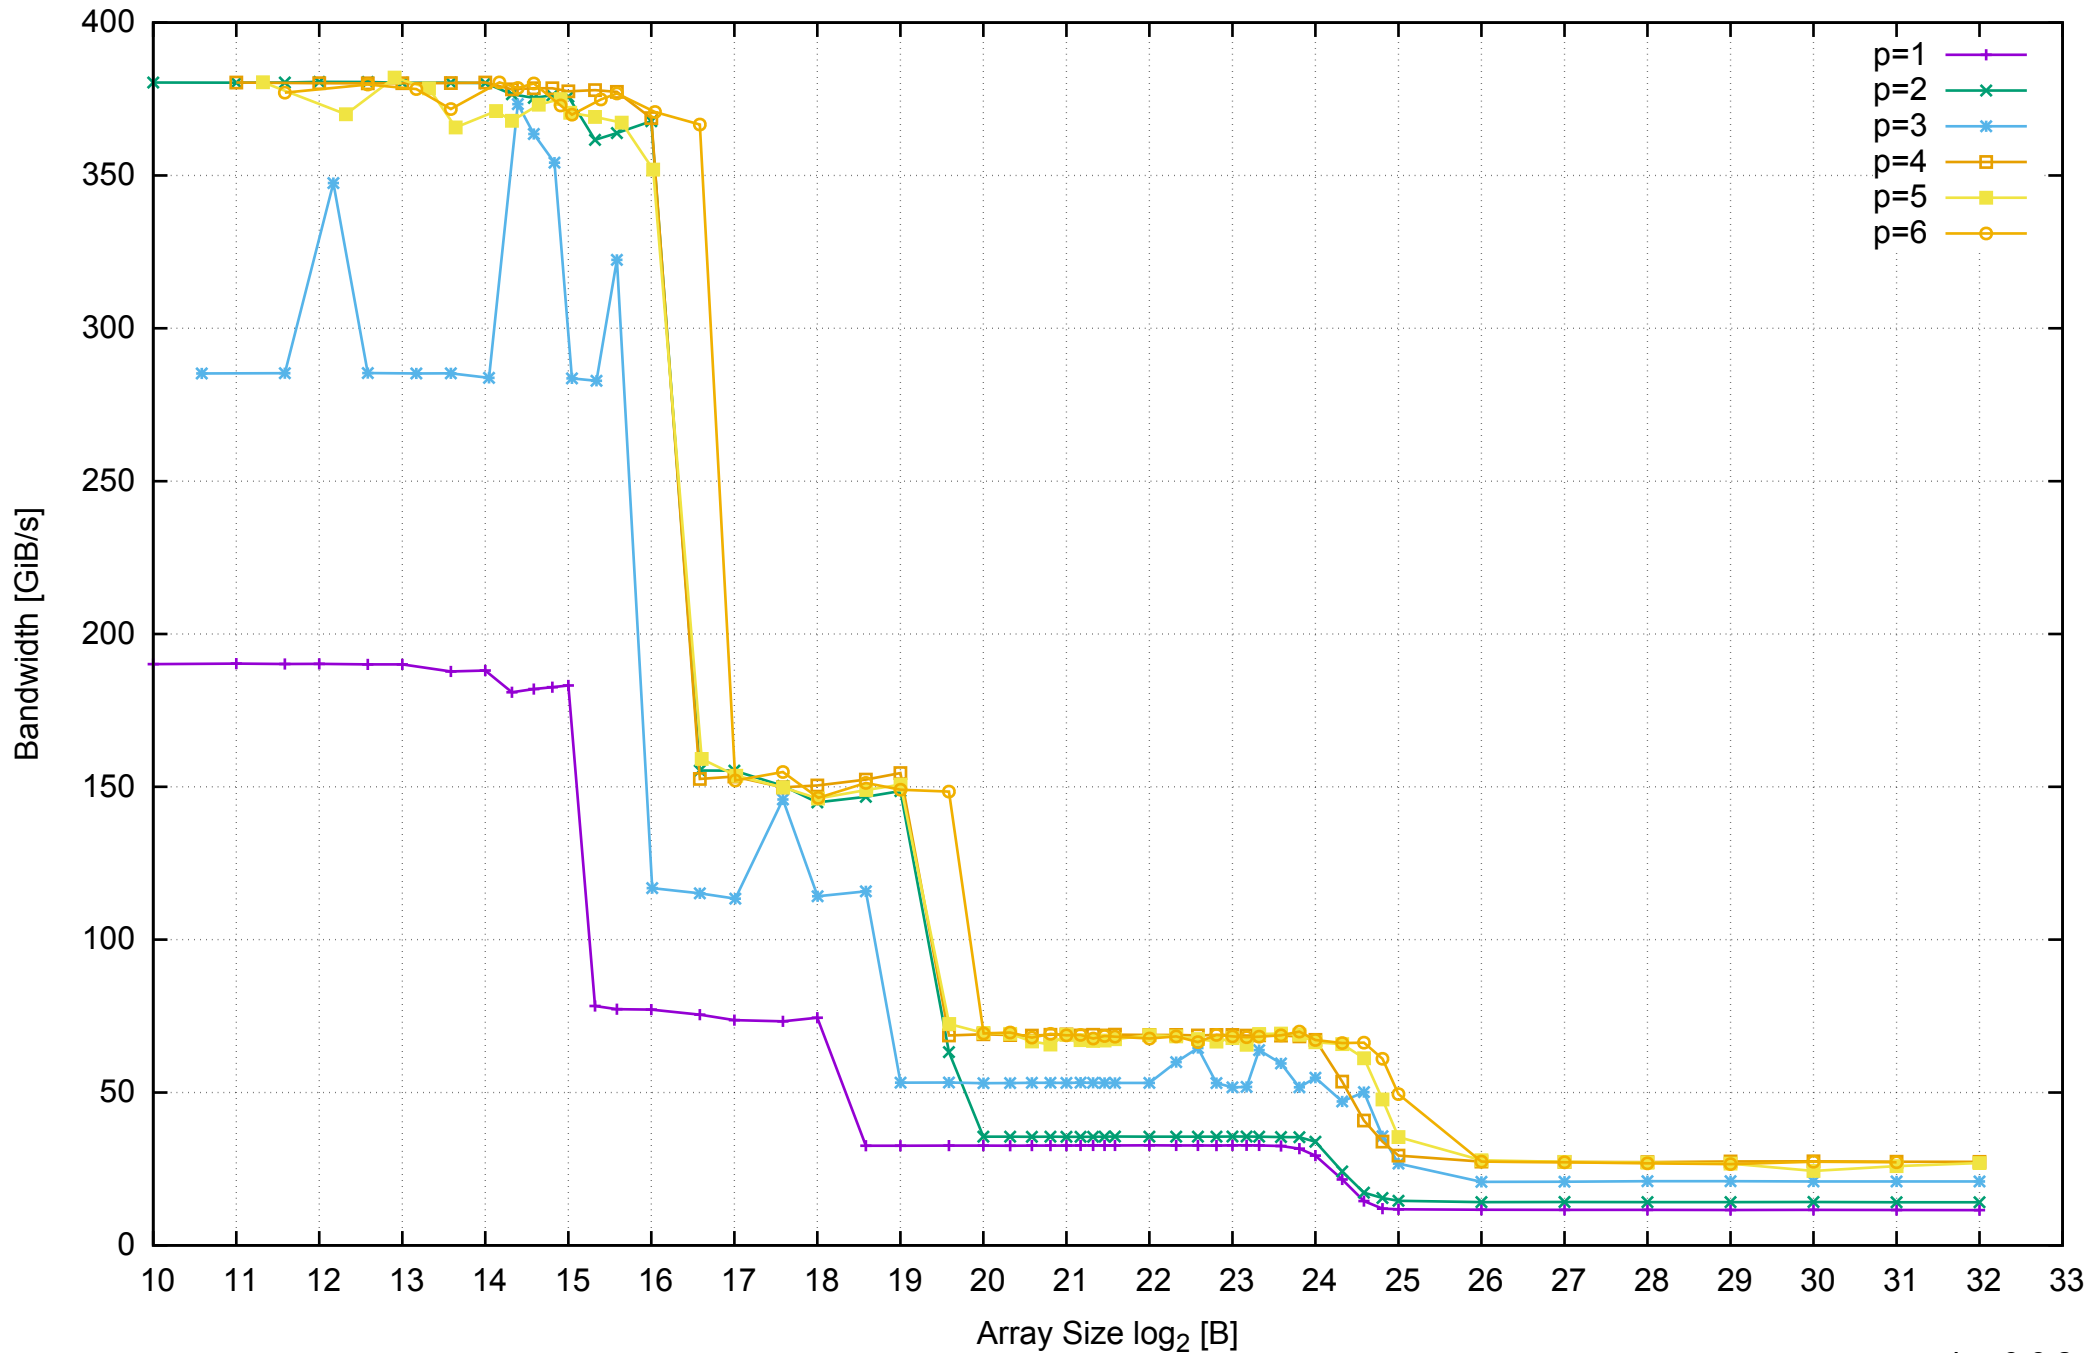

AWS c4.xlarge - Intel Xeon E5-2666 v3 2.90 GHz 7.5GB - Parallel Memory Access Time - ScanRead256PtrUnrollLoop

AWS c4.xlarge - Intel Xeon E5-2666 v3 2.90 GHz 7.5GB - Parallel Memory Bandwidth - ScanRead256PtrUnrollLoop