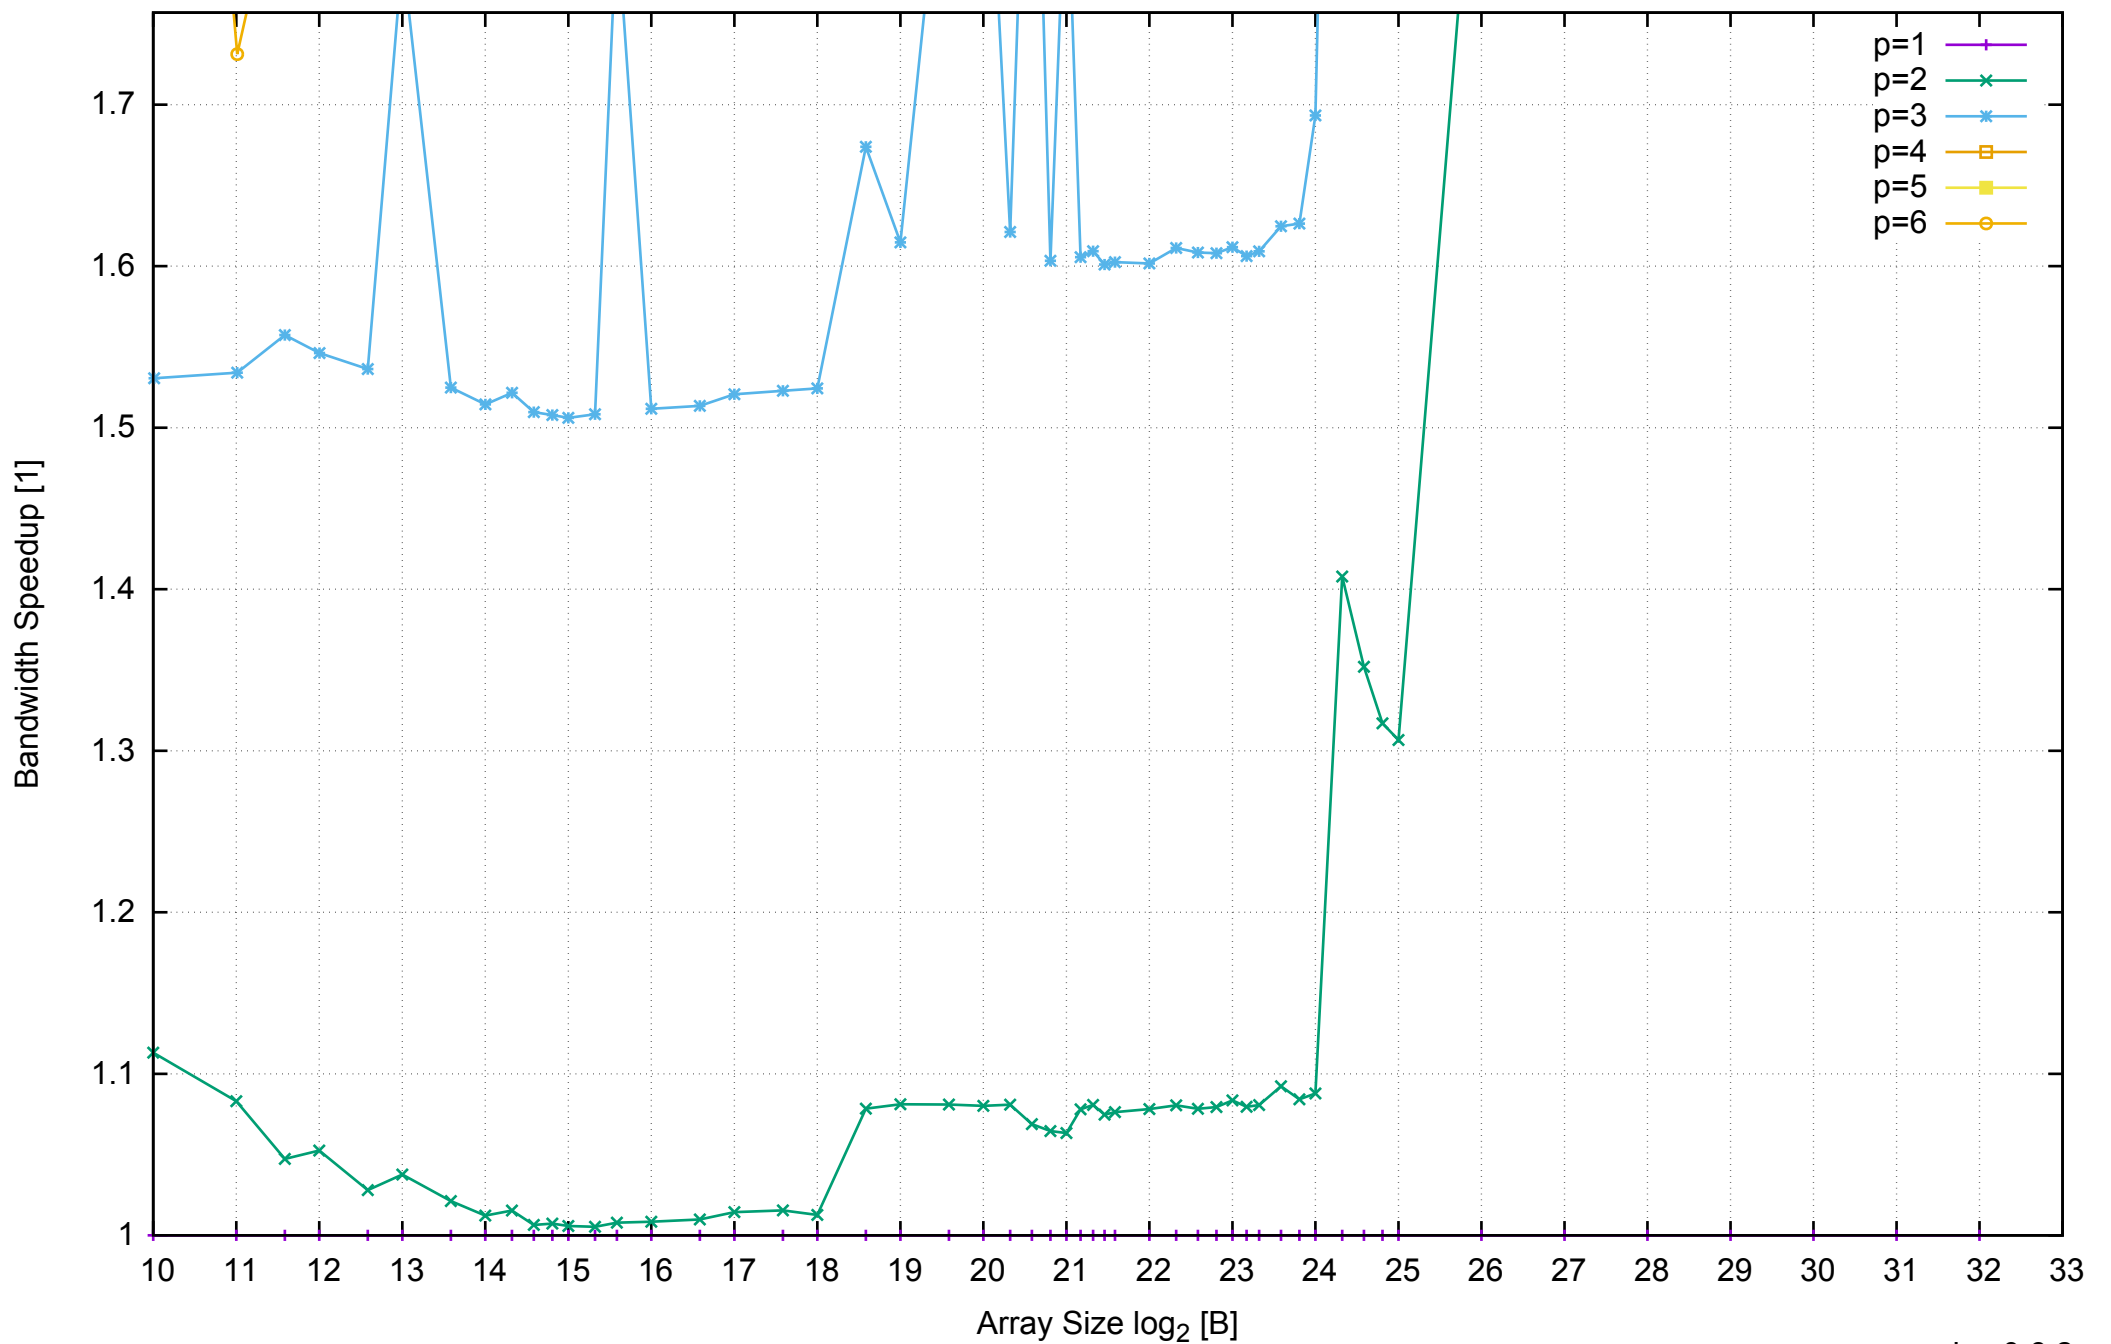

AWS c4.xlarge - Intel Xeon E5-2666 v3 2.90 GHz 7.5GB - Parallel Memory Bandwidth - ScanRead64IndexUnrollLoop