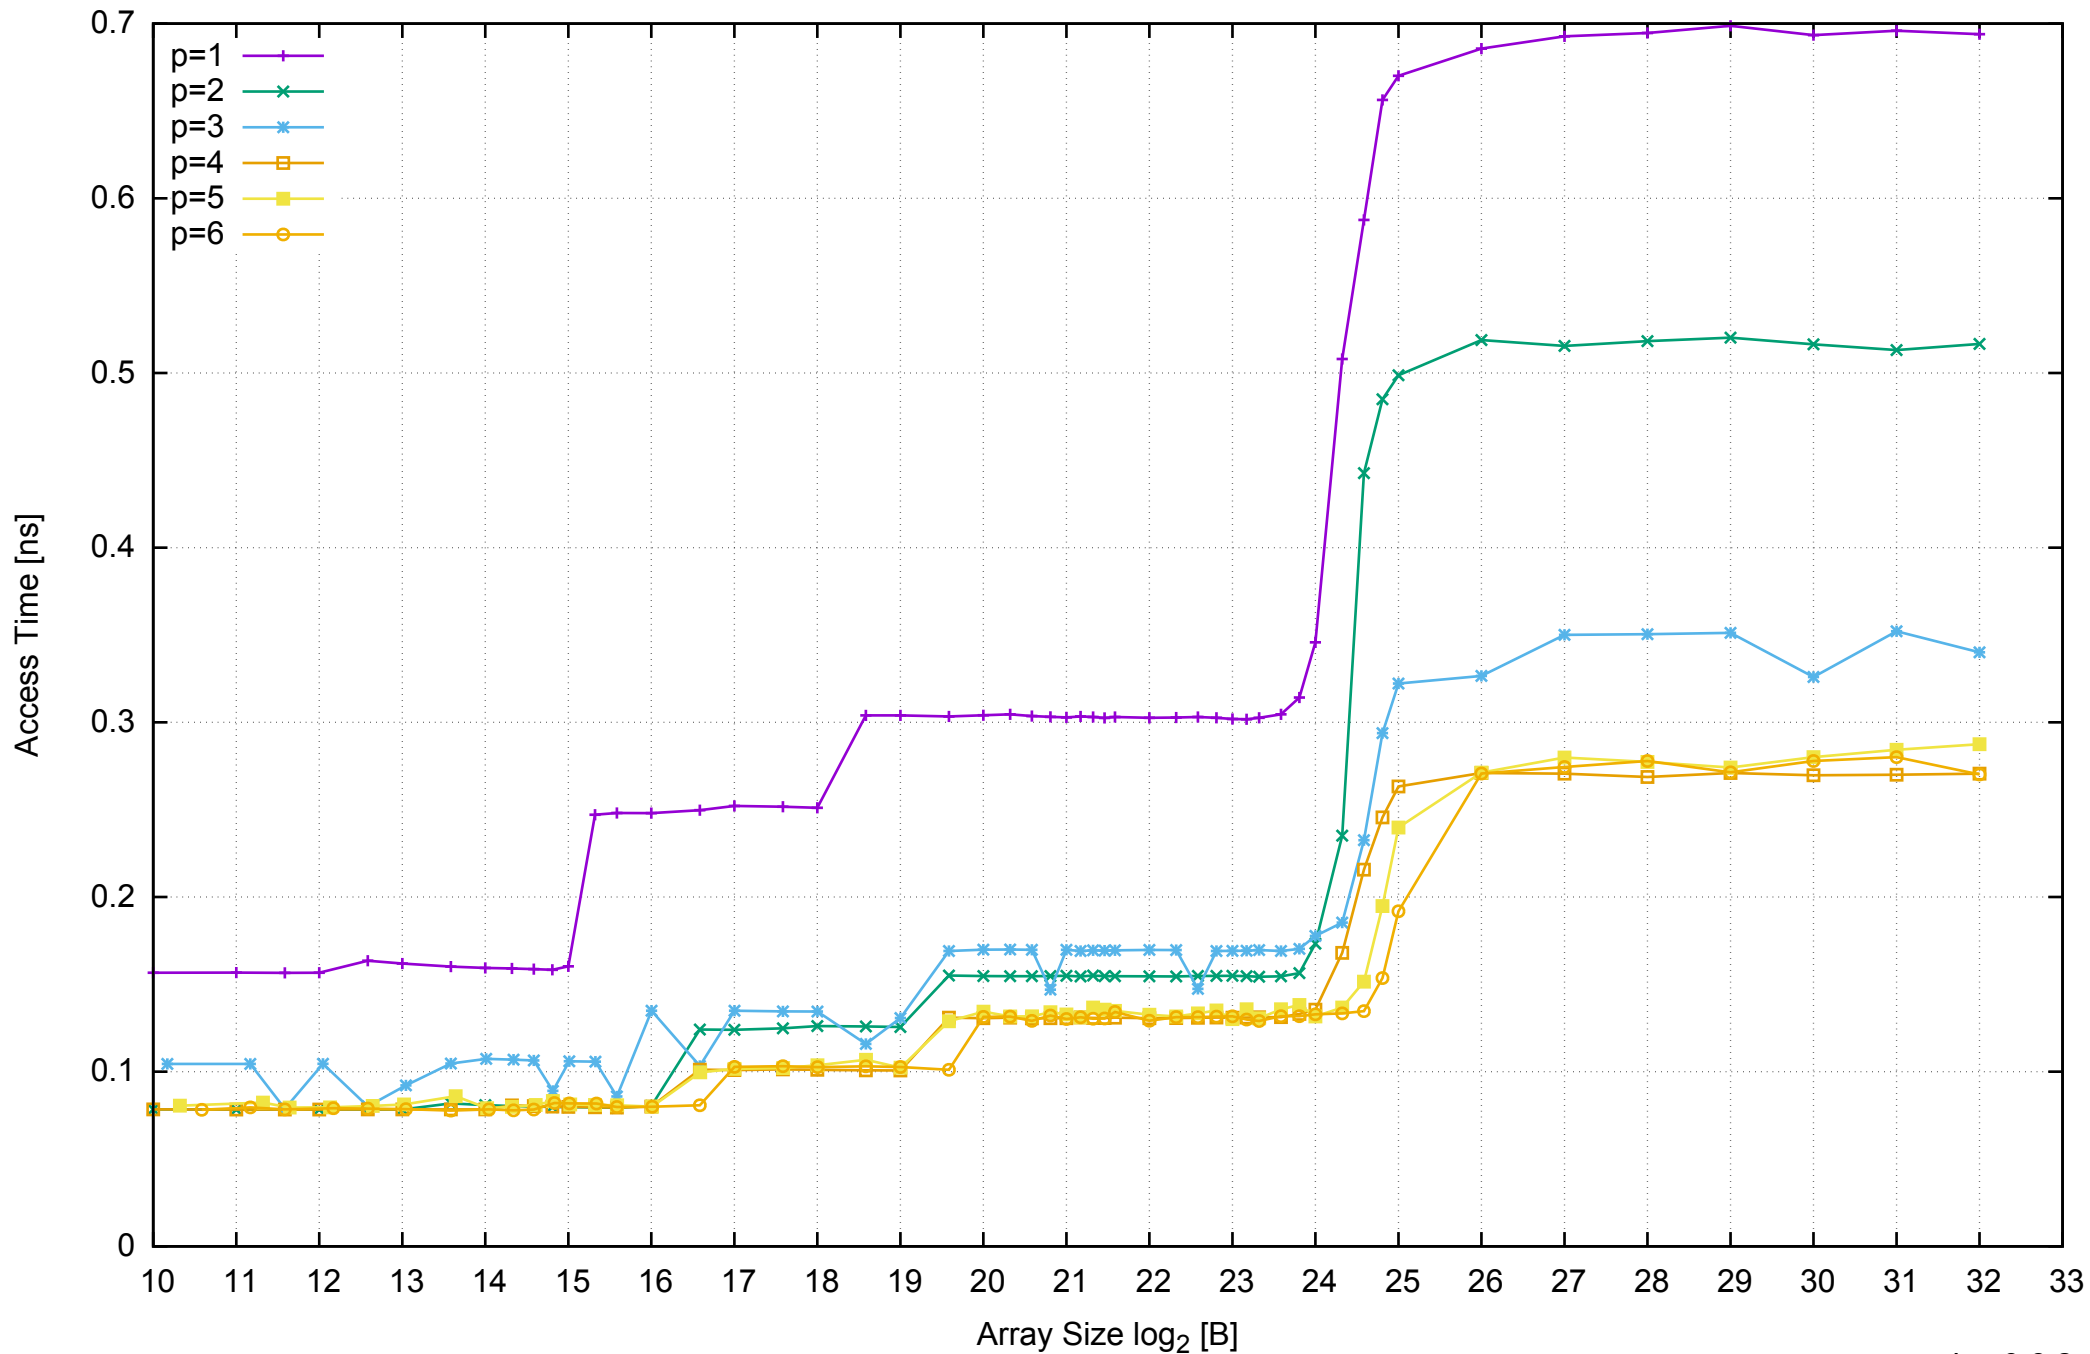

AWS c4.xlarge - Intel Xeon E5-2666 v3 2.90 GHz 7.5GB - Speedup of Parallel Memory Bandwidth - ScanRead64PtrUnrollLoop

AWS c4.xlarge - Intel Xeon E5-2666 v3 2.90 GHz 7.5GB - Parallel Memory Access Time - ScanRead64PtrUnrollLoop