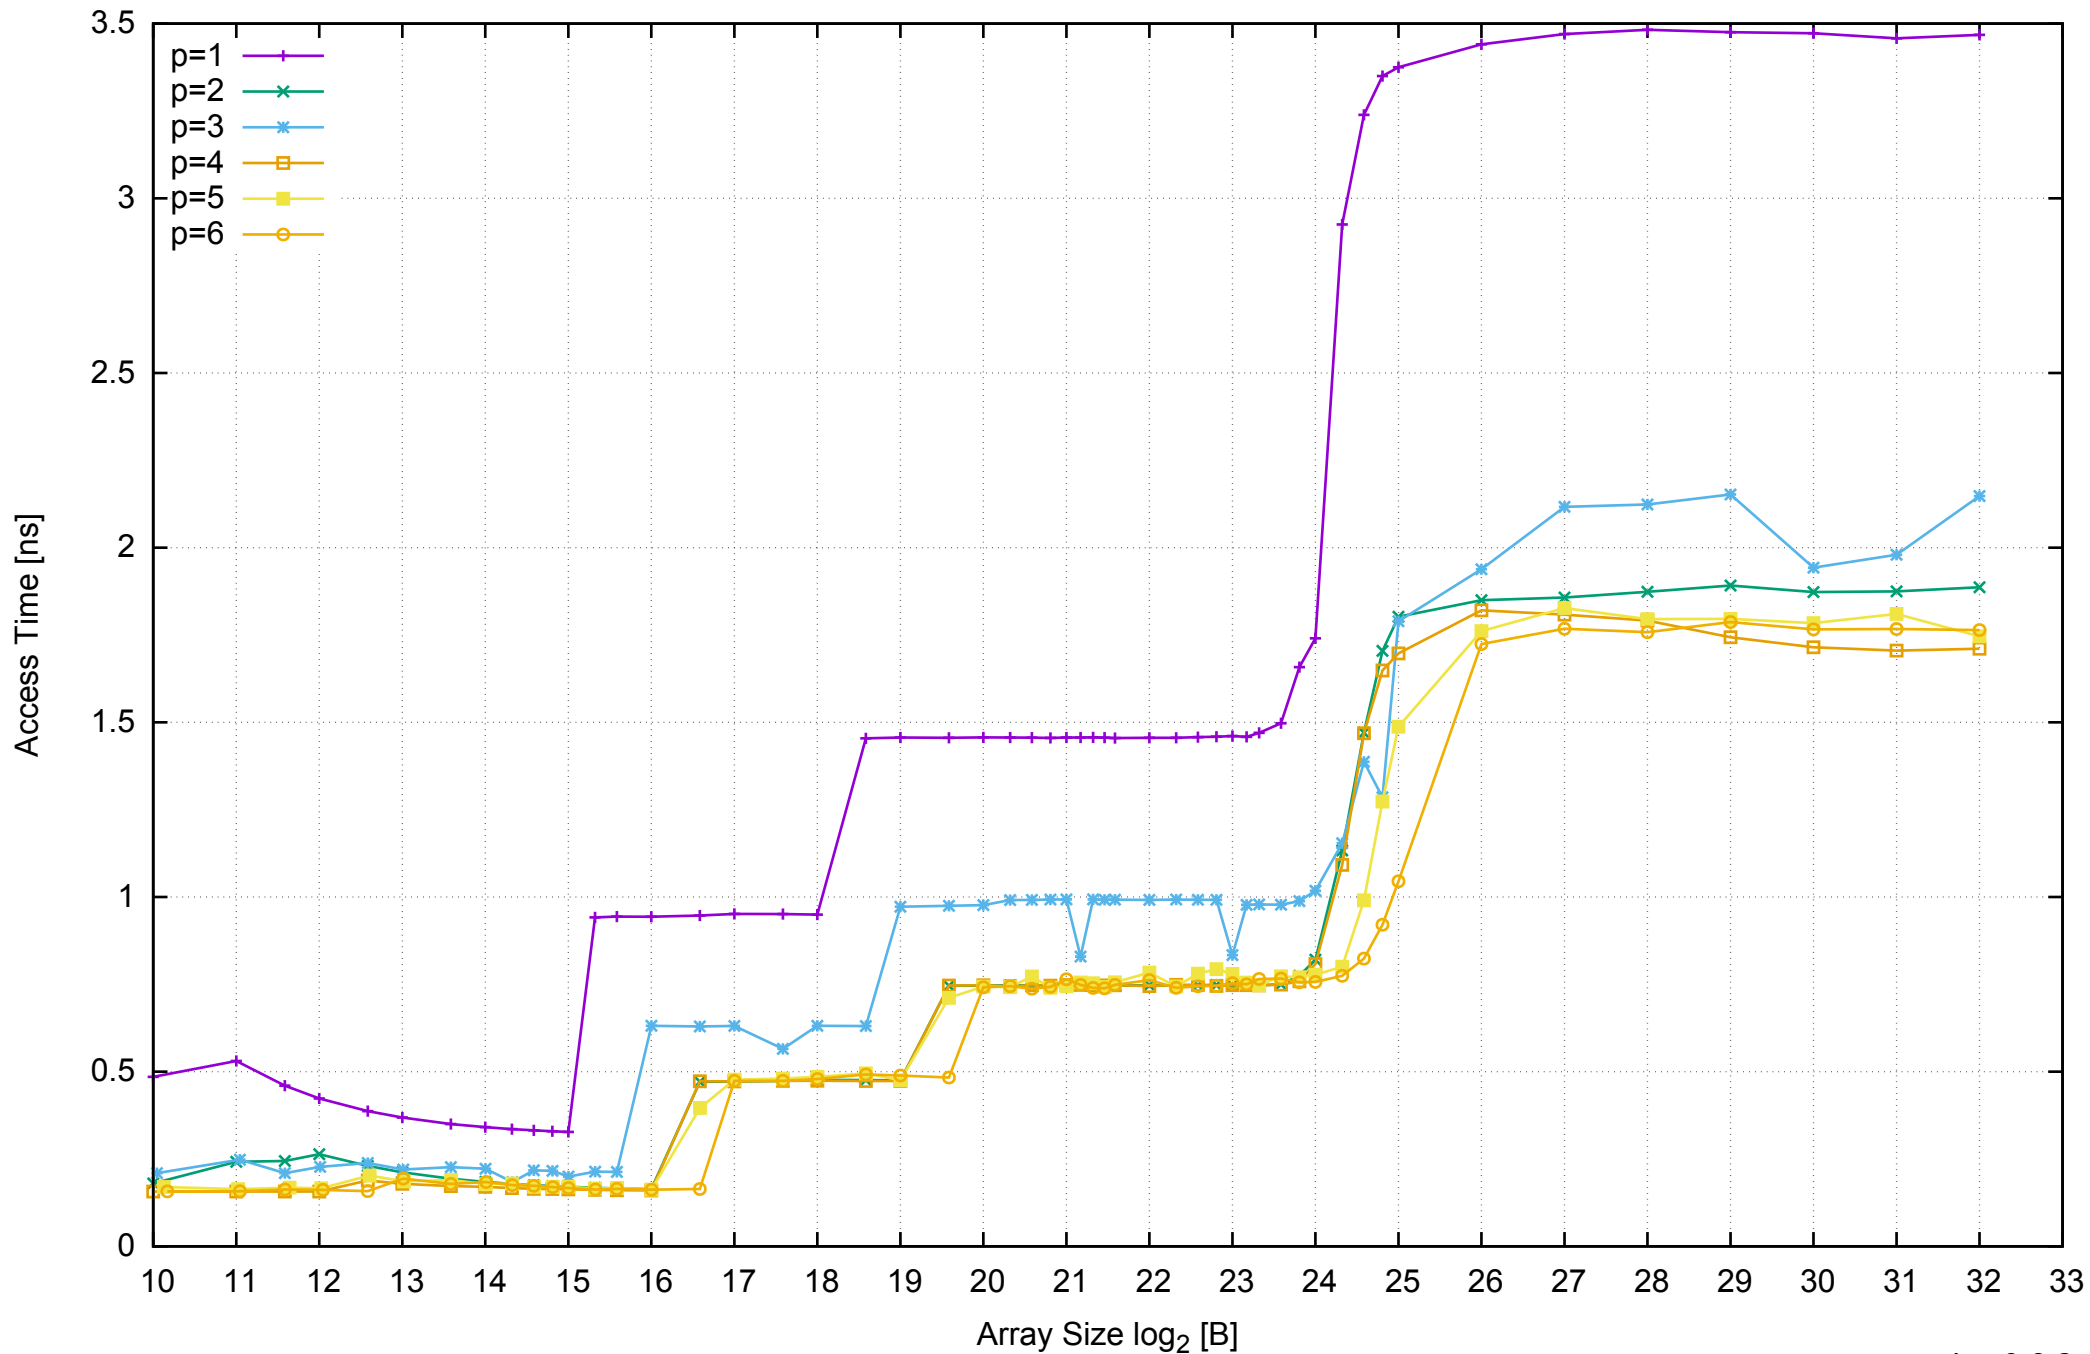

AWS c4.xlarge - Intel Xeon E5-2666 v3 2.90 GHz 7.5GB - Speedup of Parallel Memory Bandwidth - ScanWrite256PtrSimpleLoop

AWS c4.xlarge - Intel Xeon E5-2666 v3 2.90 GHz 7.5GB - Parallel Memory Access Time - ScanWrite256PtrSimpleLoop