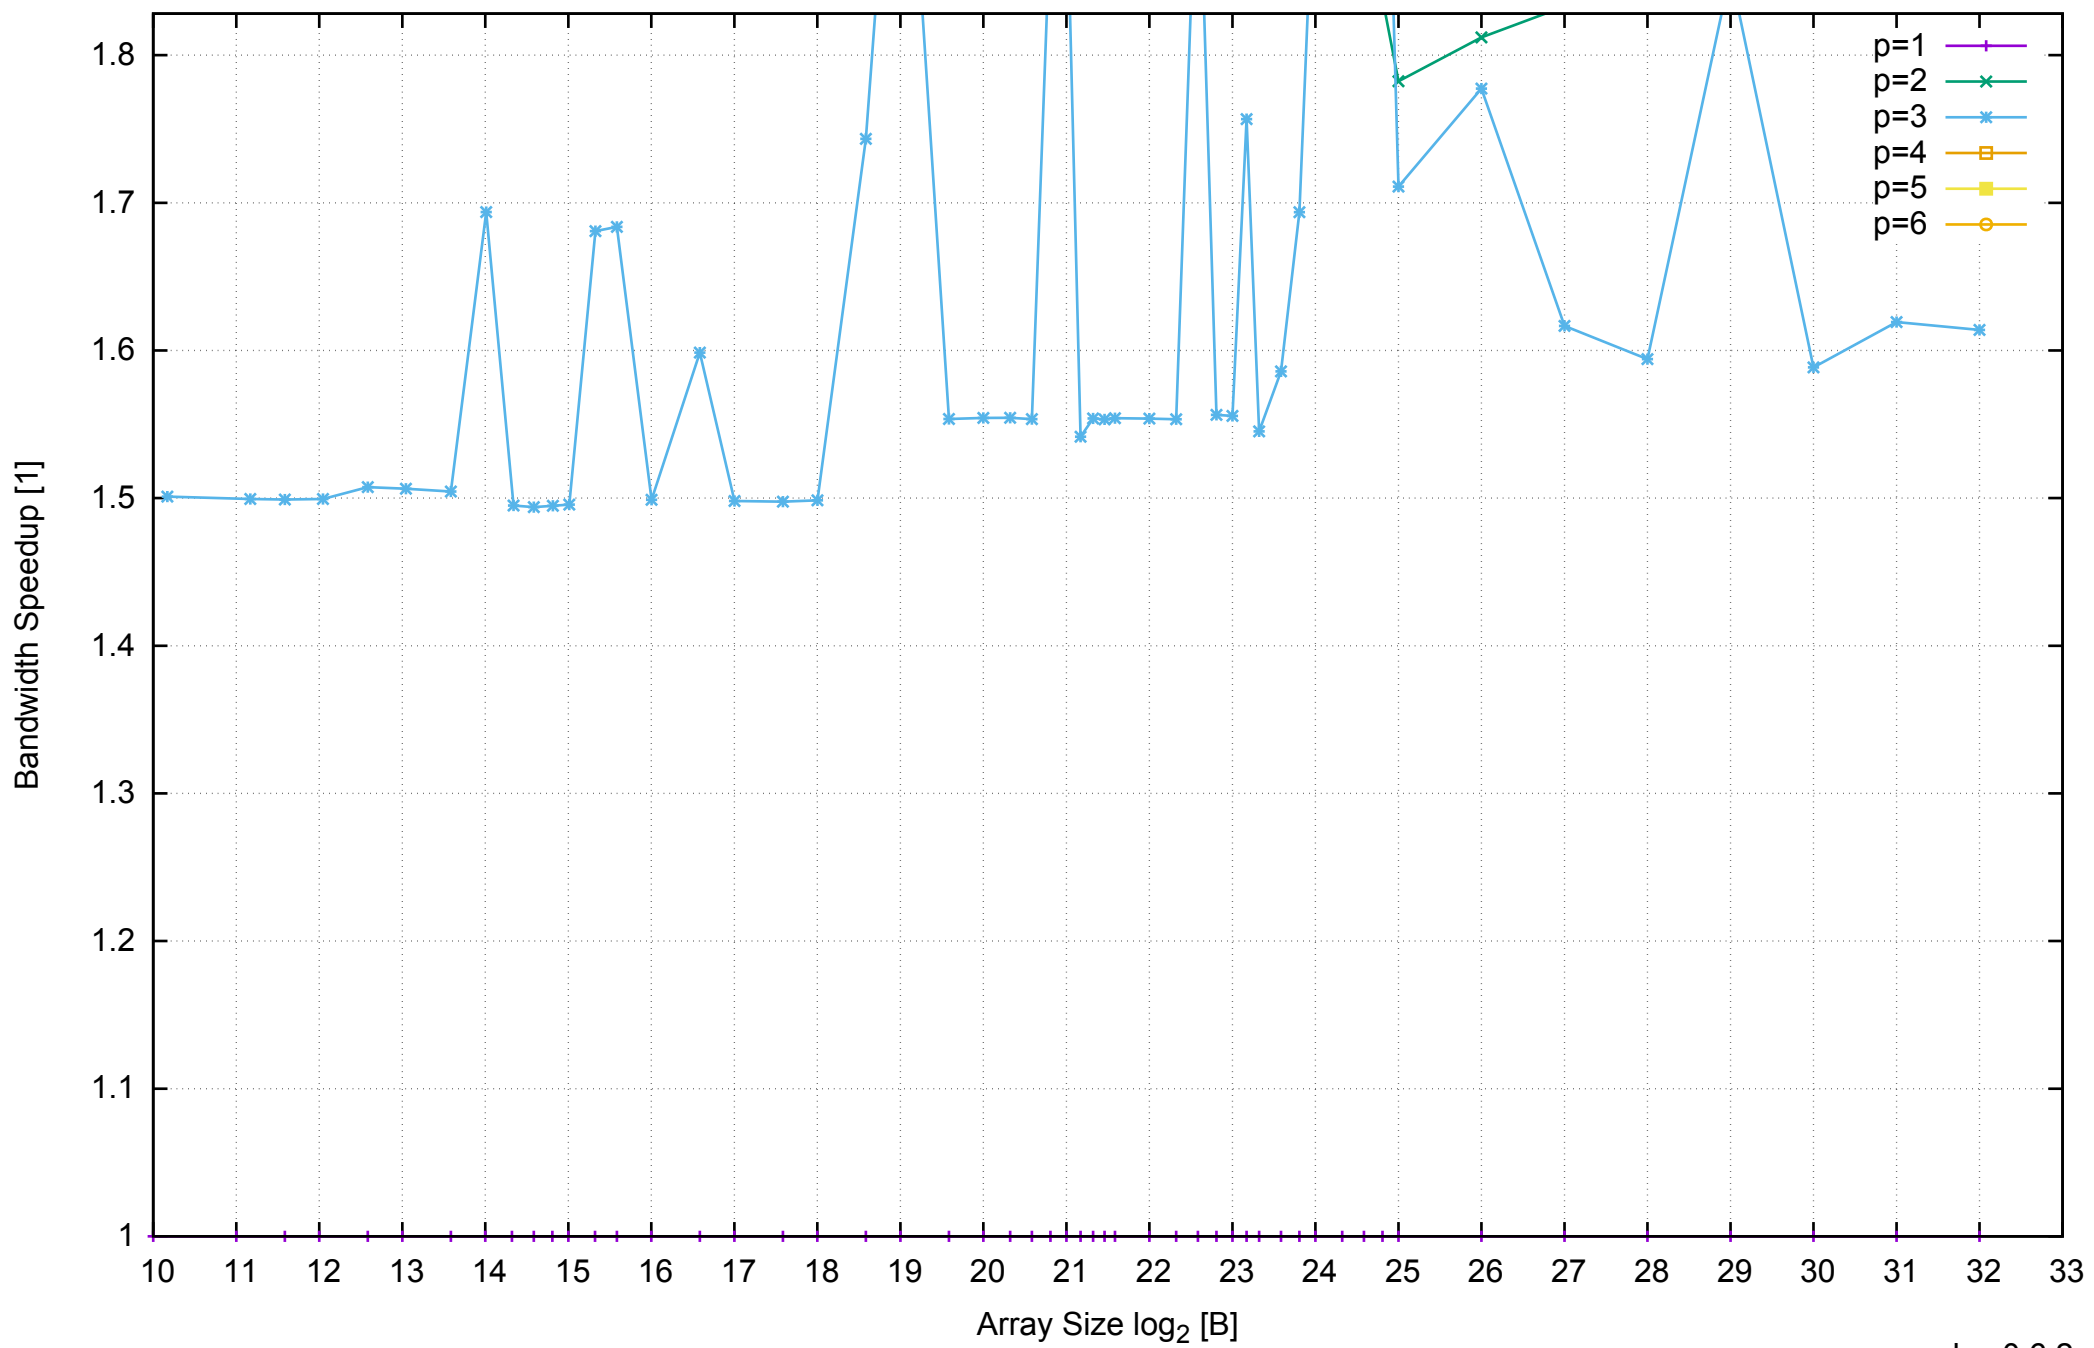

AWS c4.xlarge - Intel Xeon E5-2666 v3 2.90 GHz 7.5GB - Parallel Memory Bandwidth - ScanRead64PtrSimpleLoop