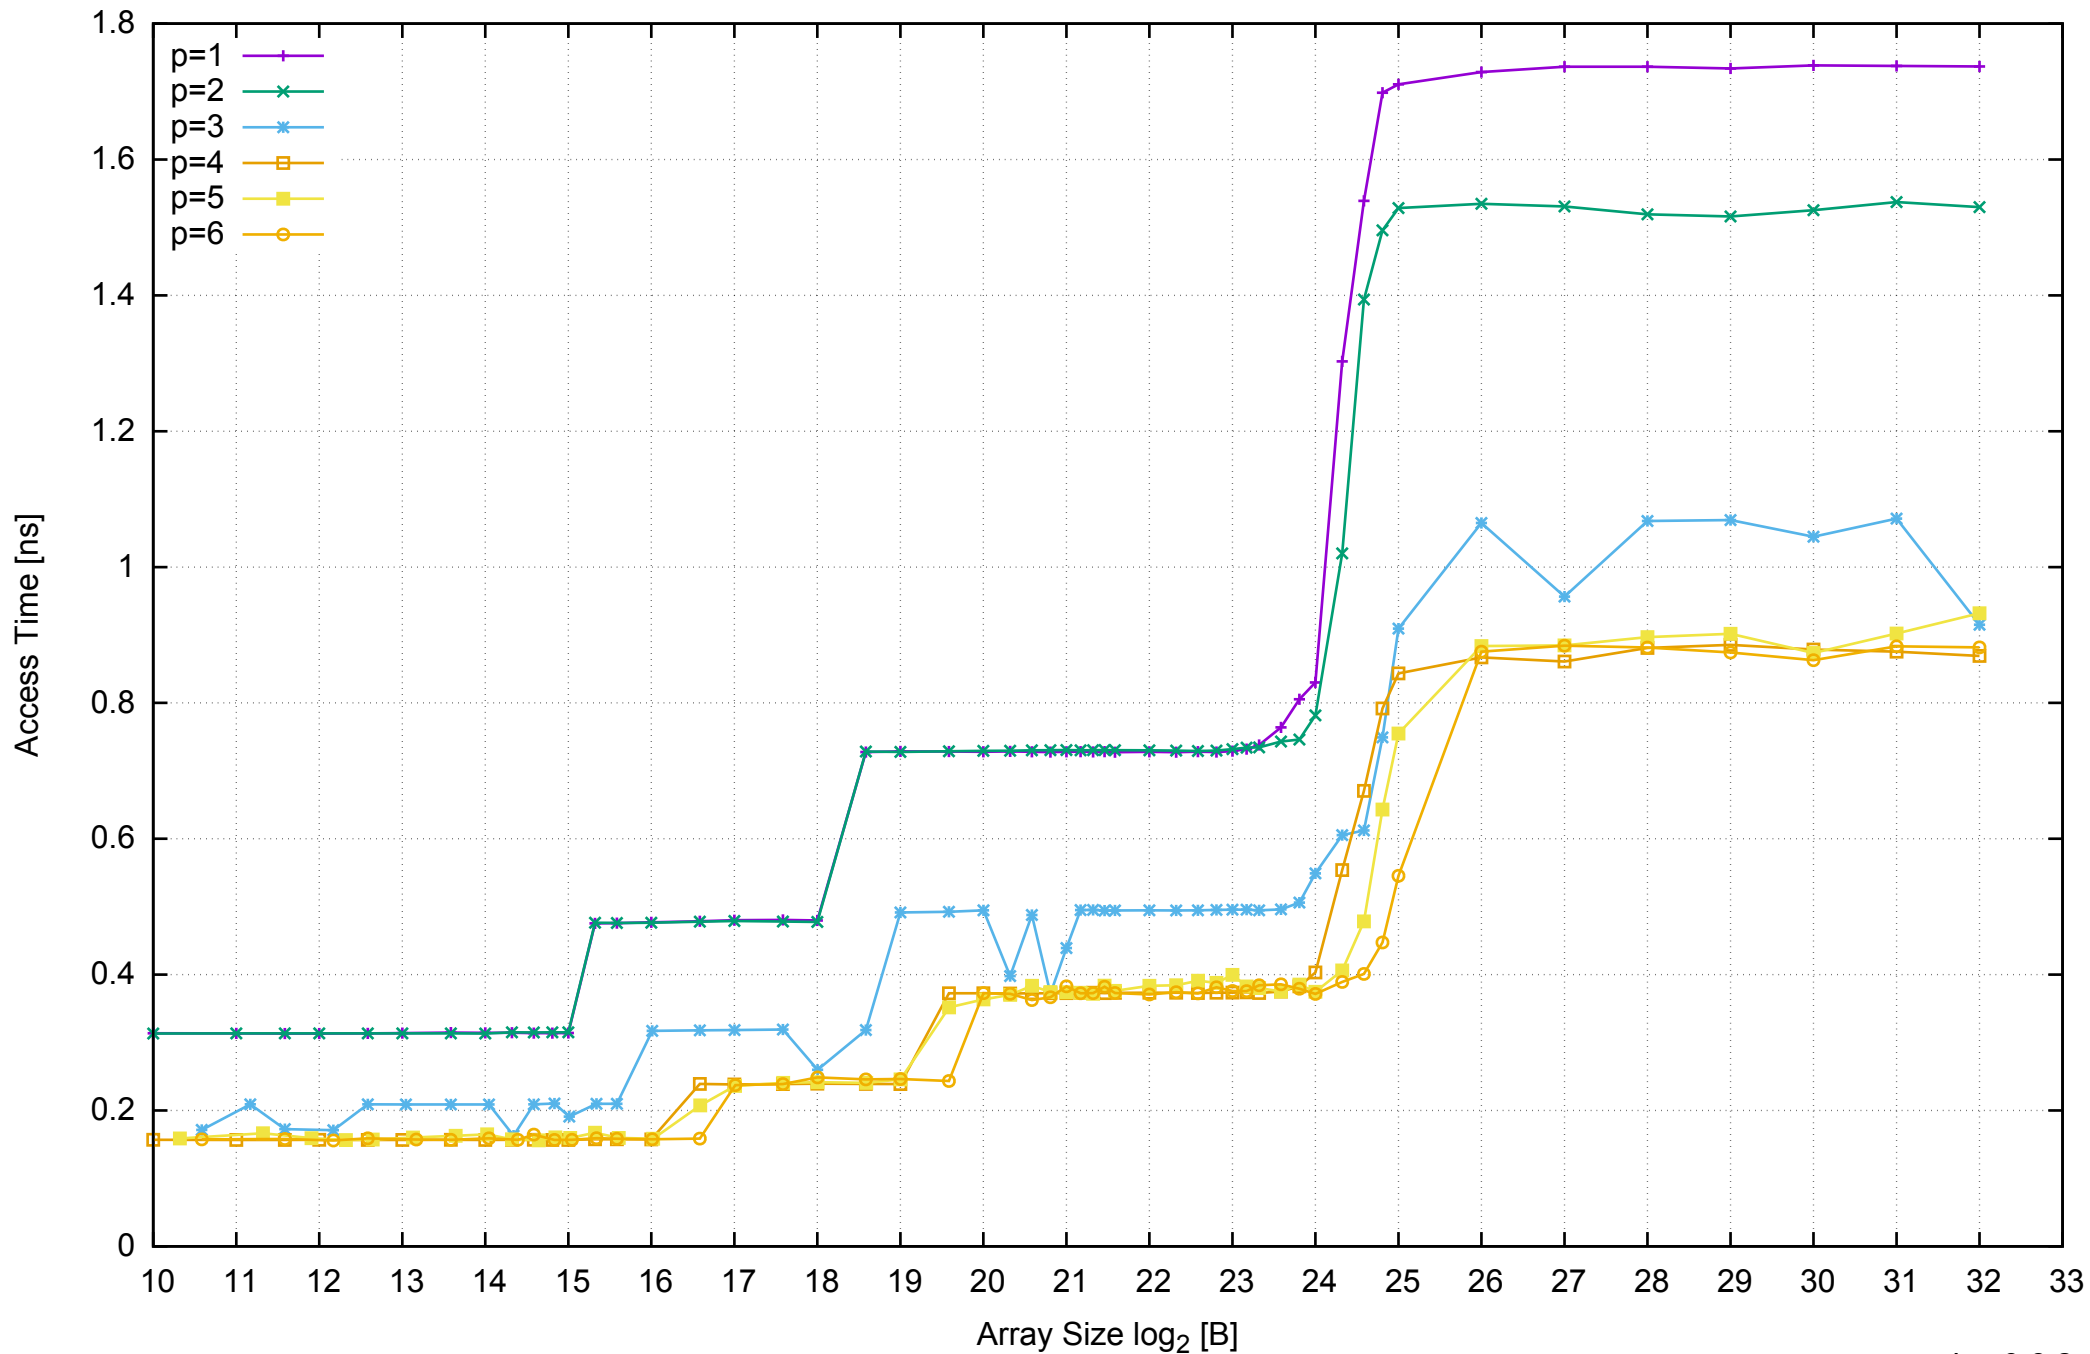

AWS c4.xlarge - Intel Xeon E5-2666 v3 2.90 GHz 7.5GB - Speedup of Parallel Memory Bandwidth - ScanWrite128PtrUnrollLoop

AWS c4.xlarge - Intel Xeon E5-2666 v3 2.90 GHz 7.5GB - Parallel Memory Access Time - ScanWrite128PtrUnrollLoop