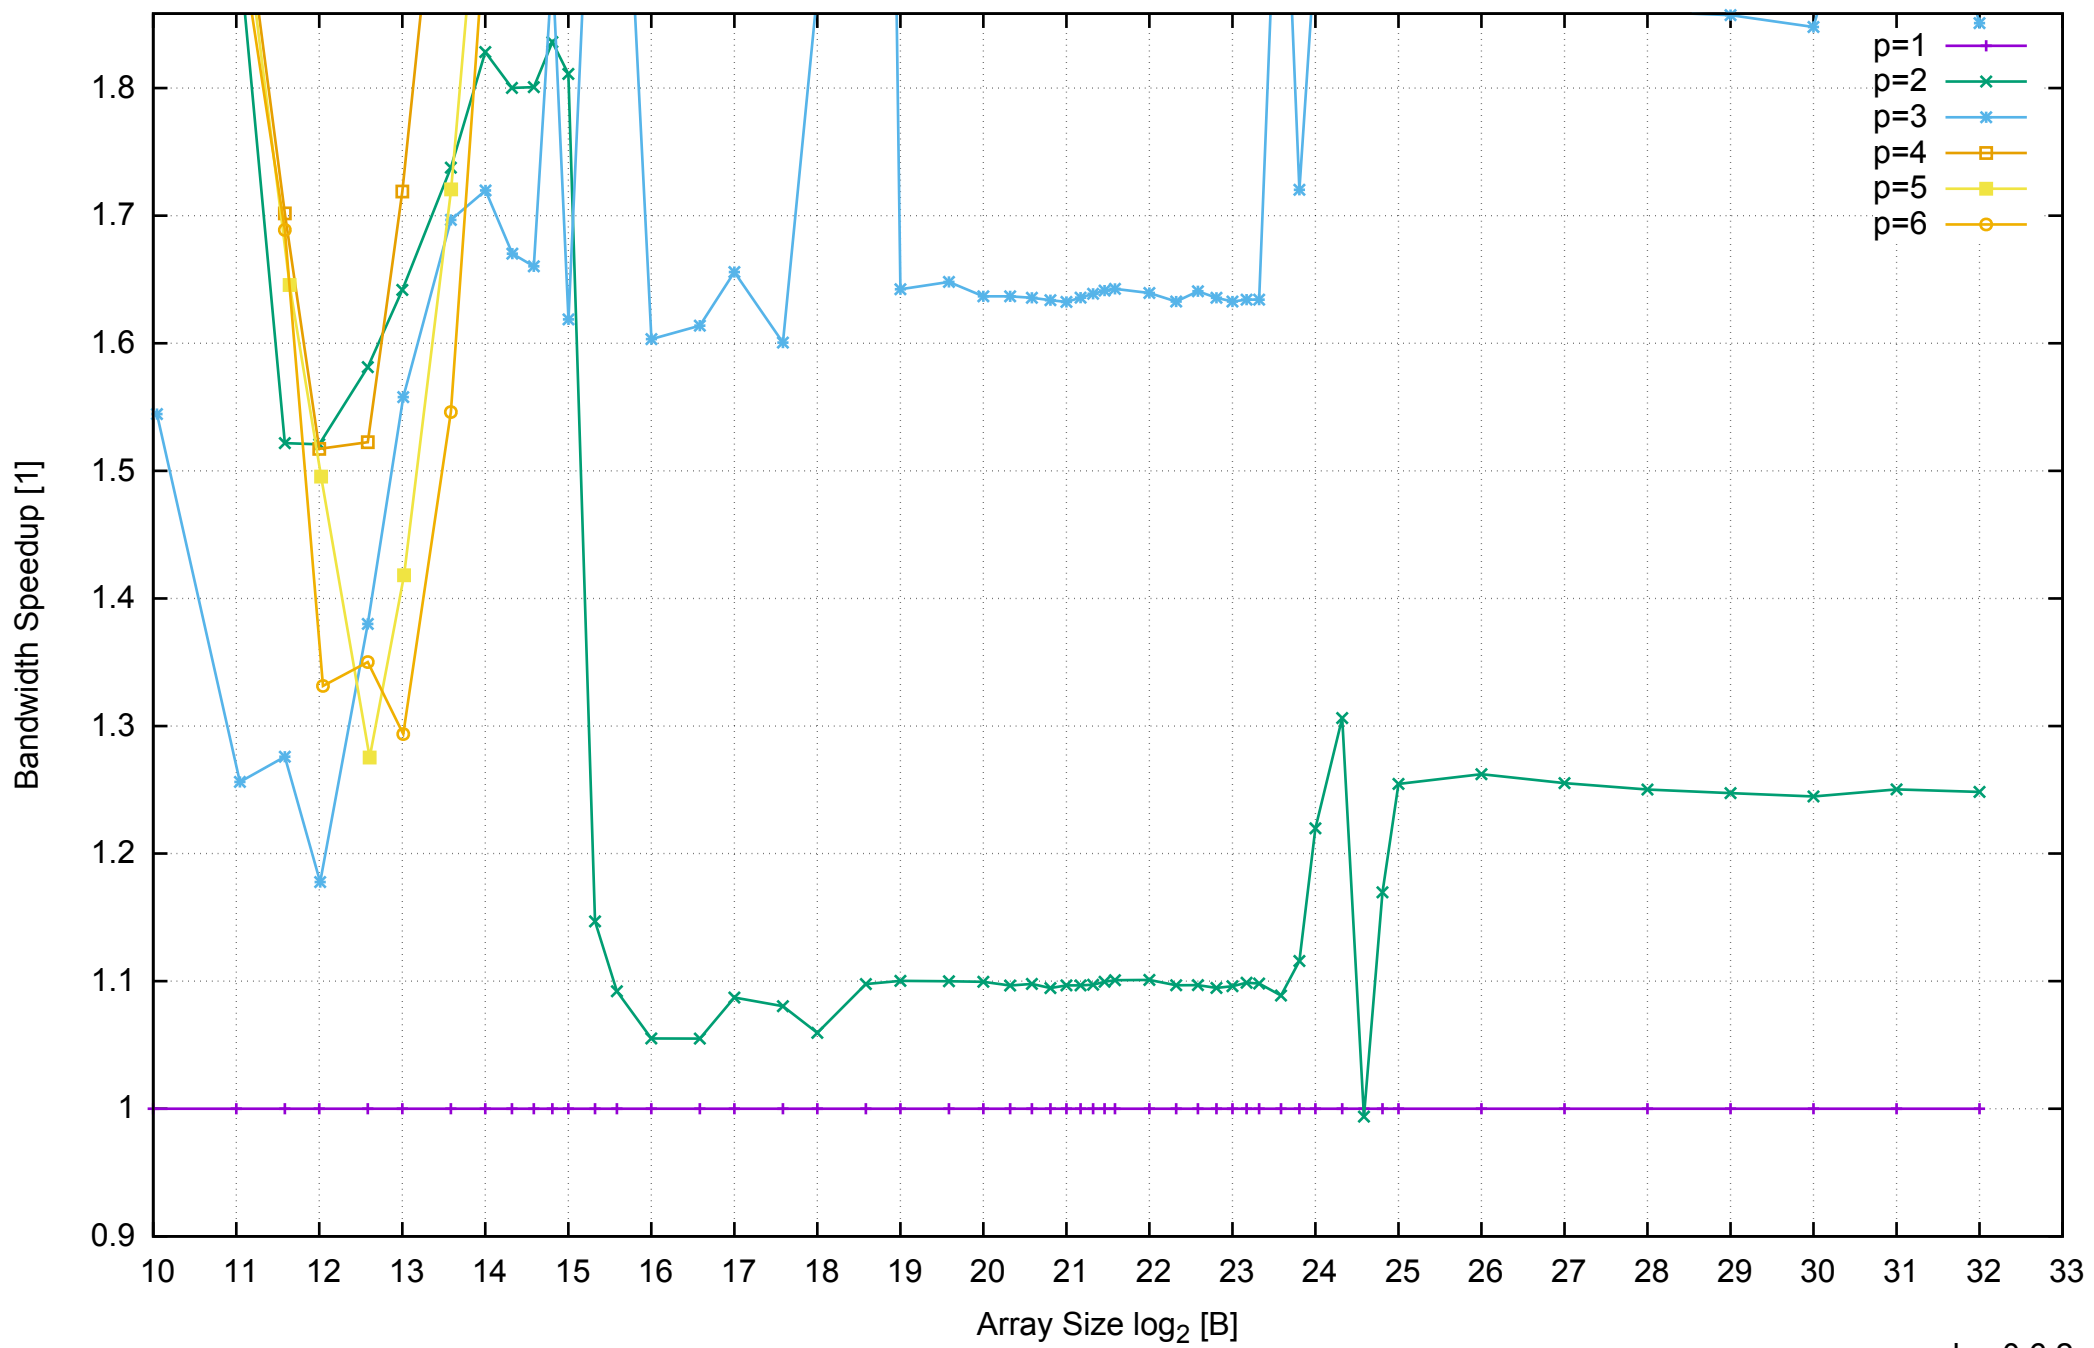

AWS c4.xlarge - Intel Xeon E5-2666 v3 2.90 GHz 7.5GB - Speedup of Parallel Memory Bandwidth - ScanWrite256PtrUnrollLoop

AWS c4.xlarge - Intel Xeon E5-2666 v3 2.90 GHz 7.5GB - Parallel Memory Bandwidth - ScanRead256PtrSimpleLoop

AWS c4.xlarge - Intel Xeon E5-2666 v3 2.90 GHz 7.5GB - Parallel Memory Access Time - ScanRead256PtrSimpleLoop

AWS c4.xlarge - Intel Xeon E5-2666 v3 2.90 GHz 7.5GB - Speedup of Parallel Memory Bandwidth - ScanRead256PtrSimpleLoop