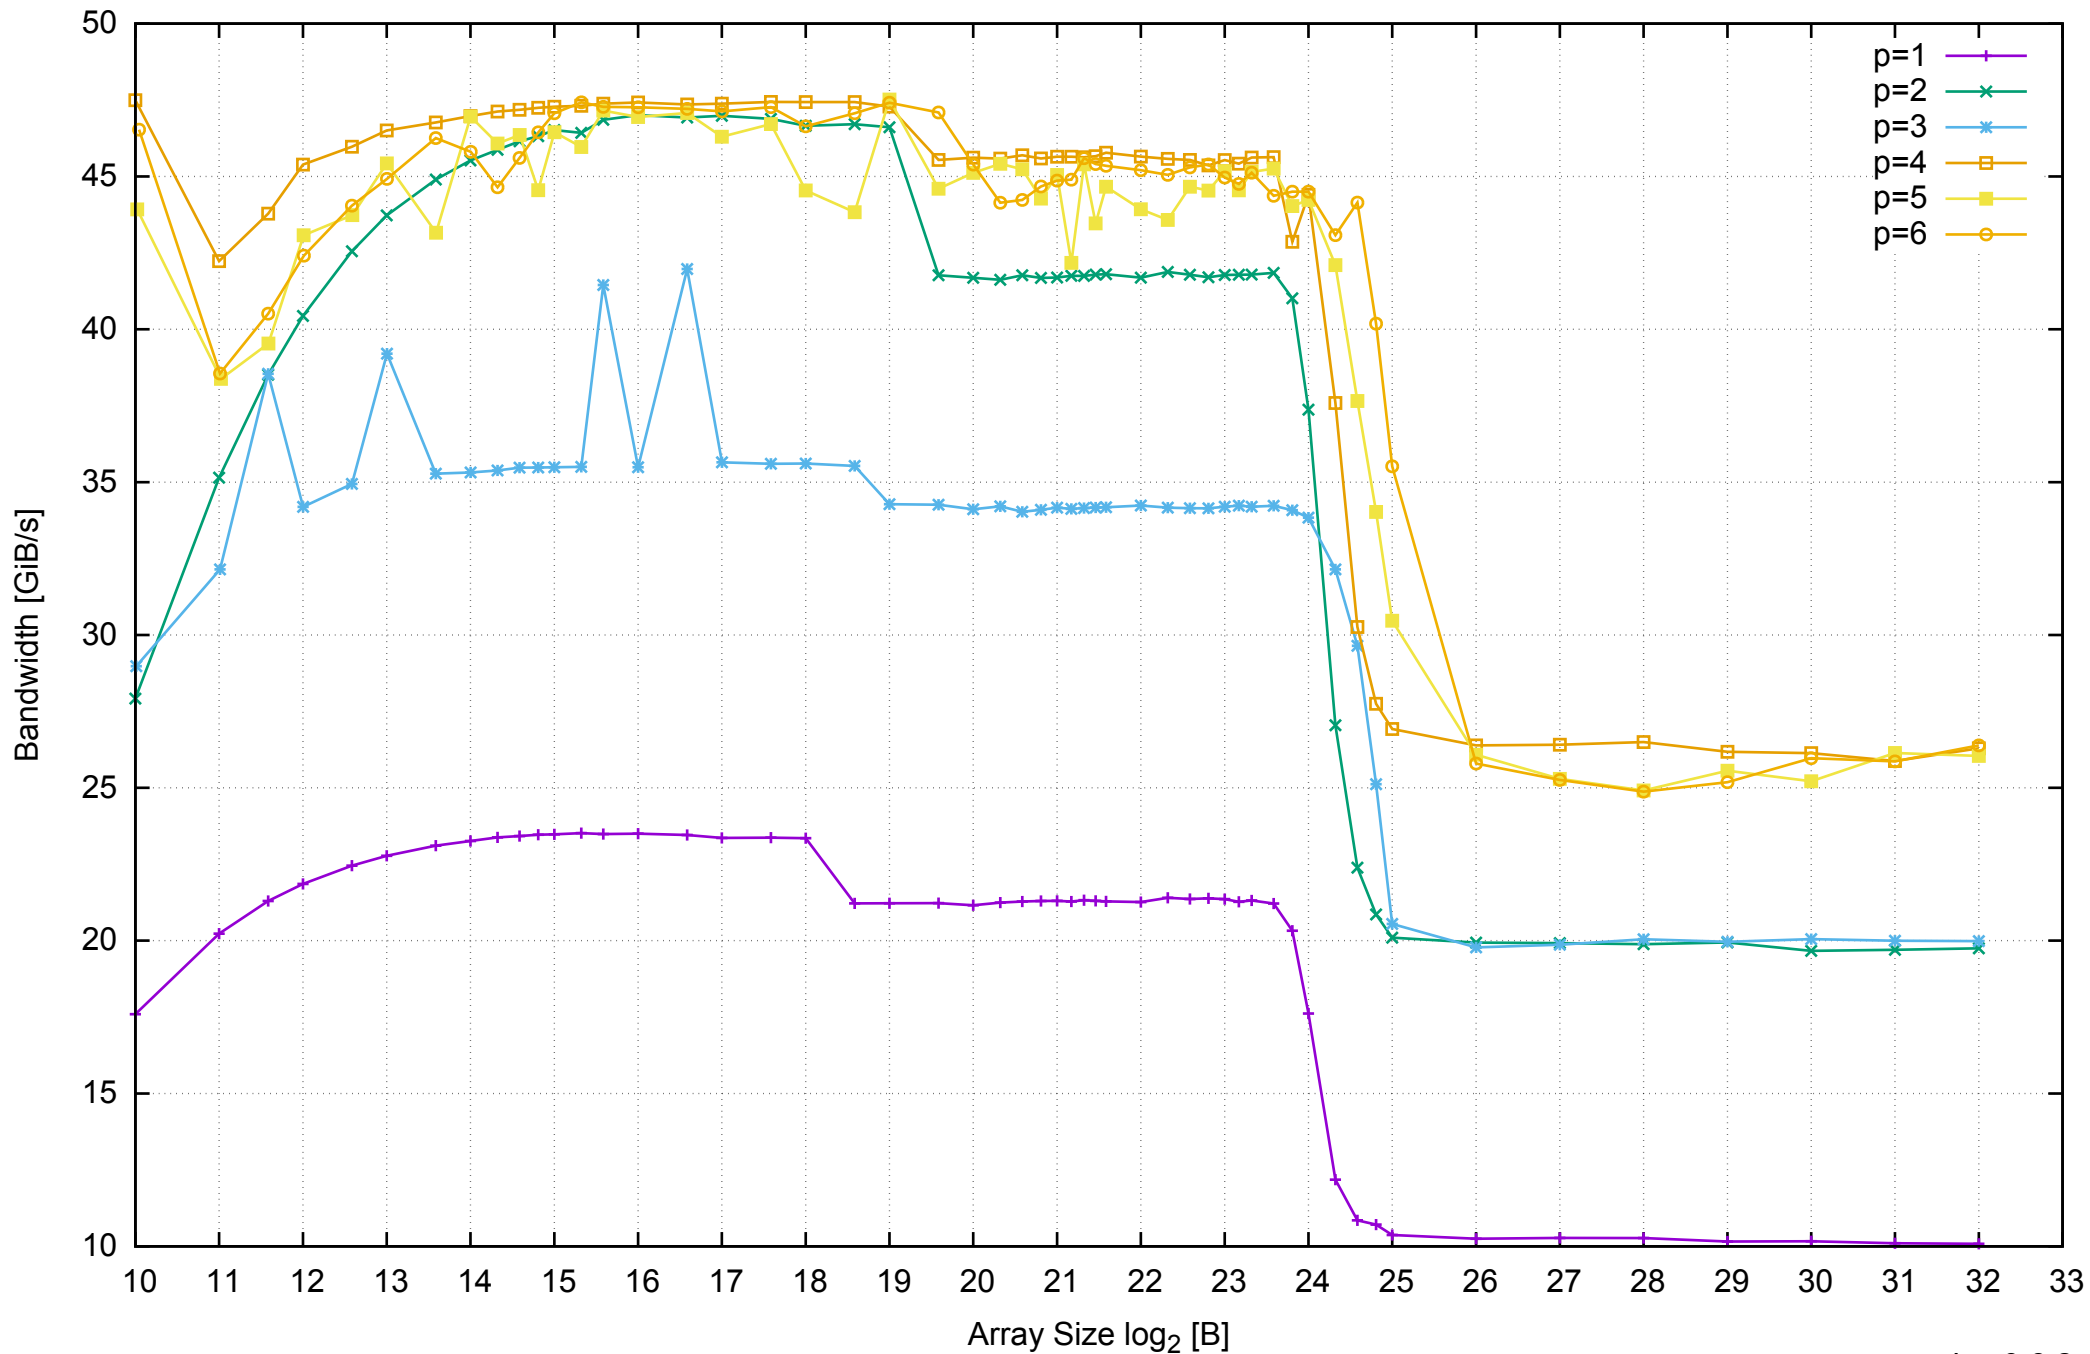

AWS c4.xlarge - Intel Xeon E5-2666 v3 2.90 GHz 7.5GB - Parallel Memory Access Time - ScanRead64PtrSimpleLoop

AWS c4.xlarge - Intel Xeon E5-2666 v3 2.90 GHz 7.5GB - Parallel Memory Bandwidth - ScanRead64PtrSimpleLoop