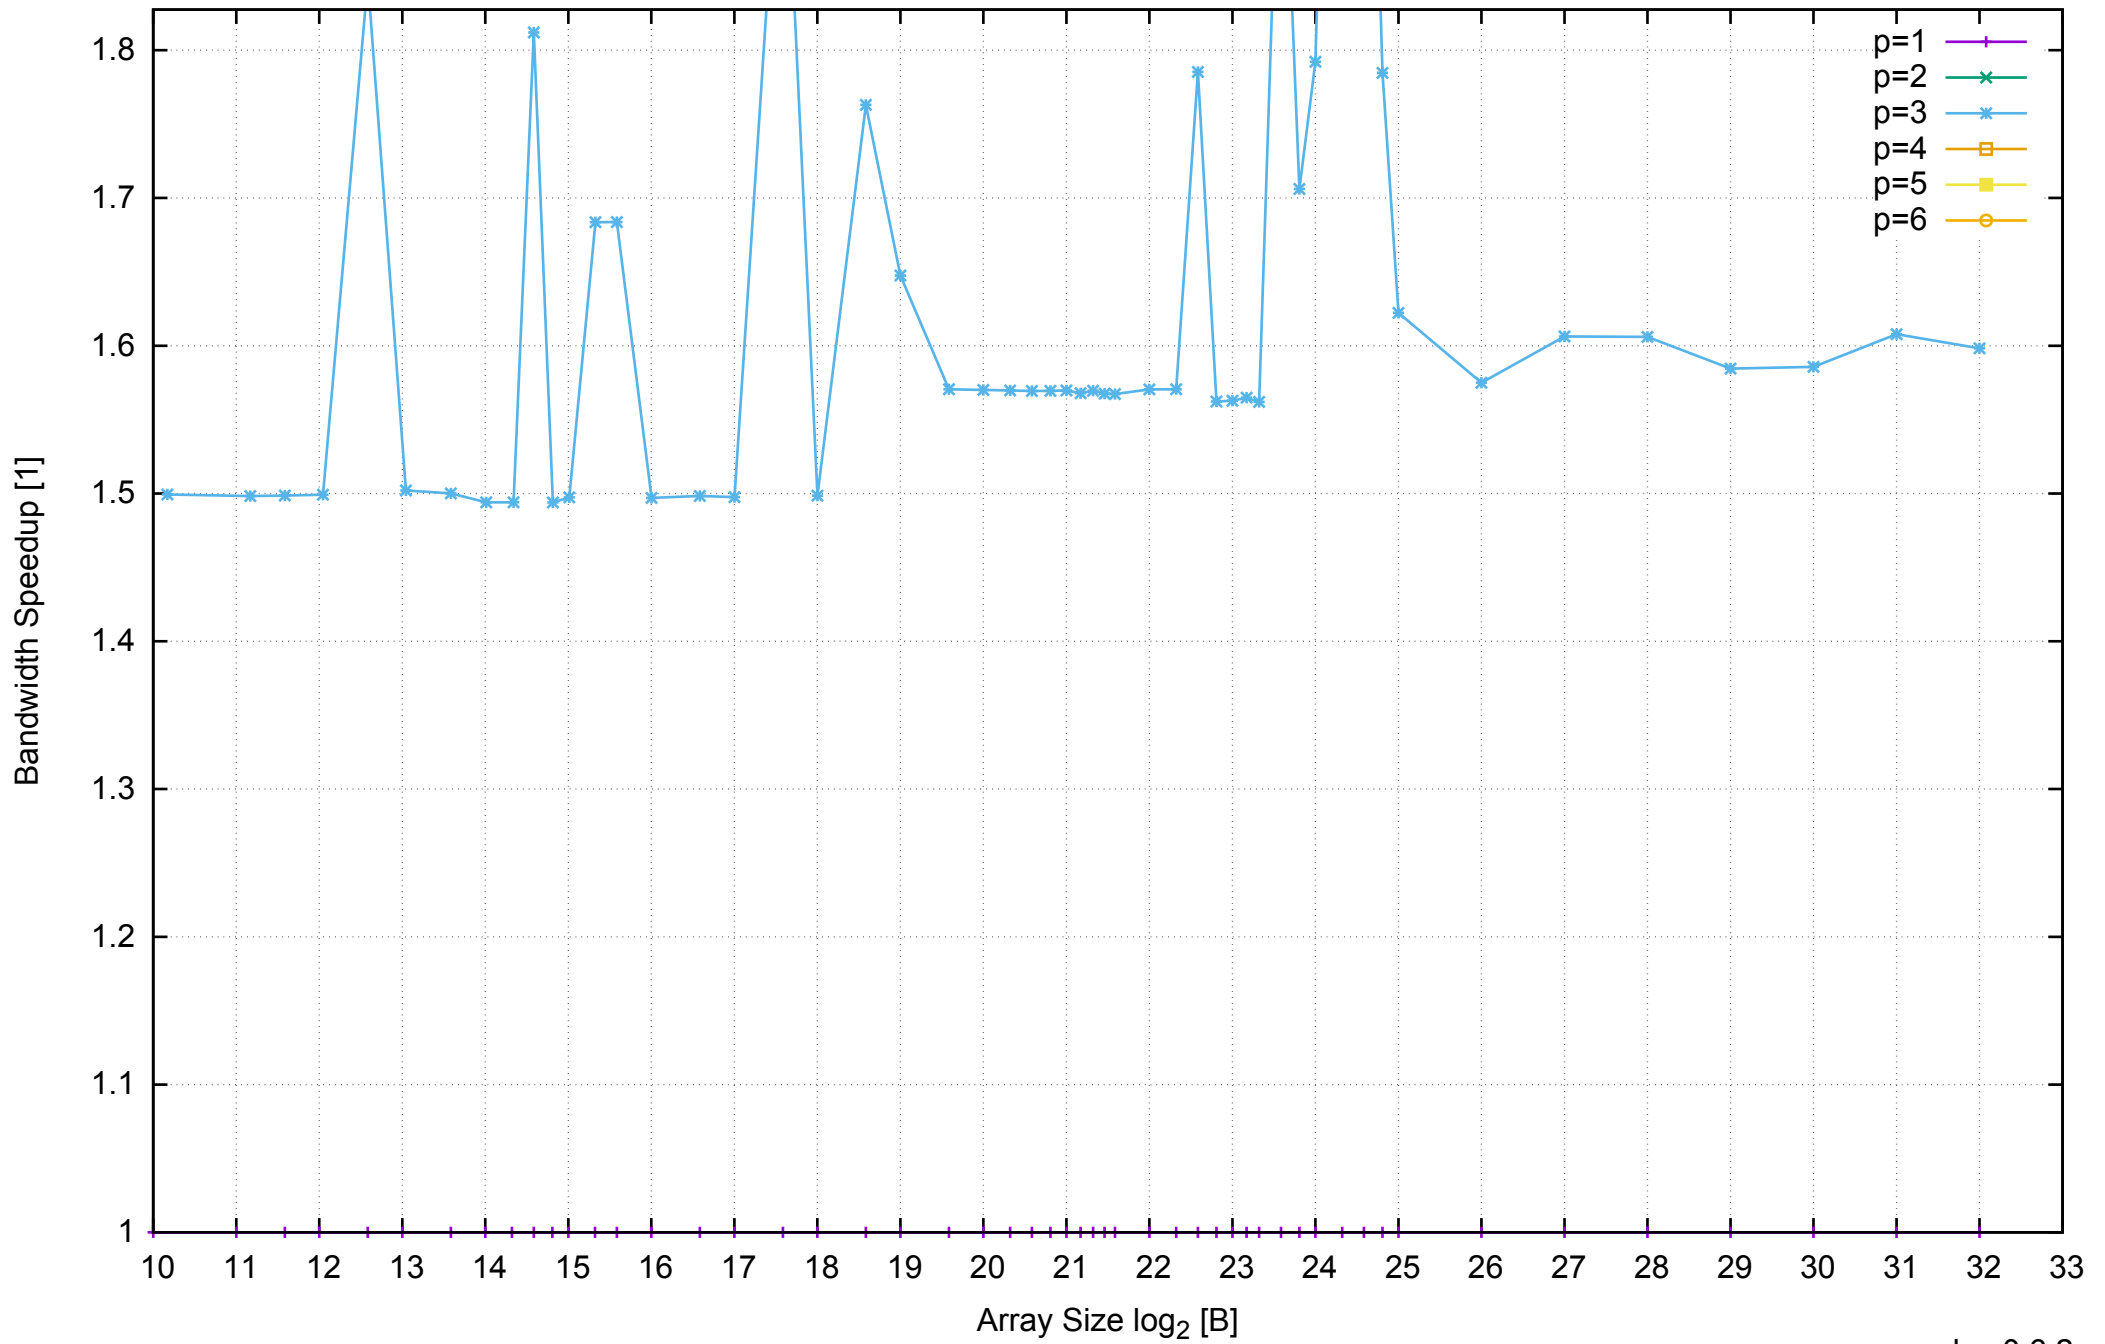

AWS c4.xlarge - Intel Xeon E5-2666 v3 2.90 GHz 7.5GB - Parallel Memory Bandwidth - ScanRead64IndexSimpleLoop