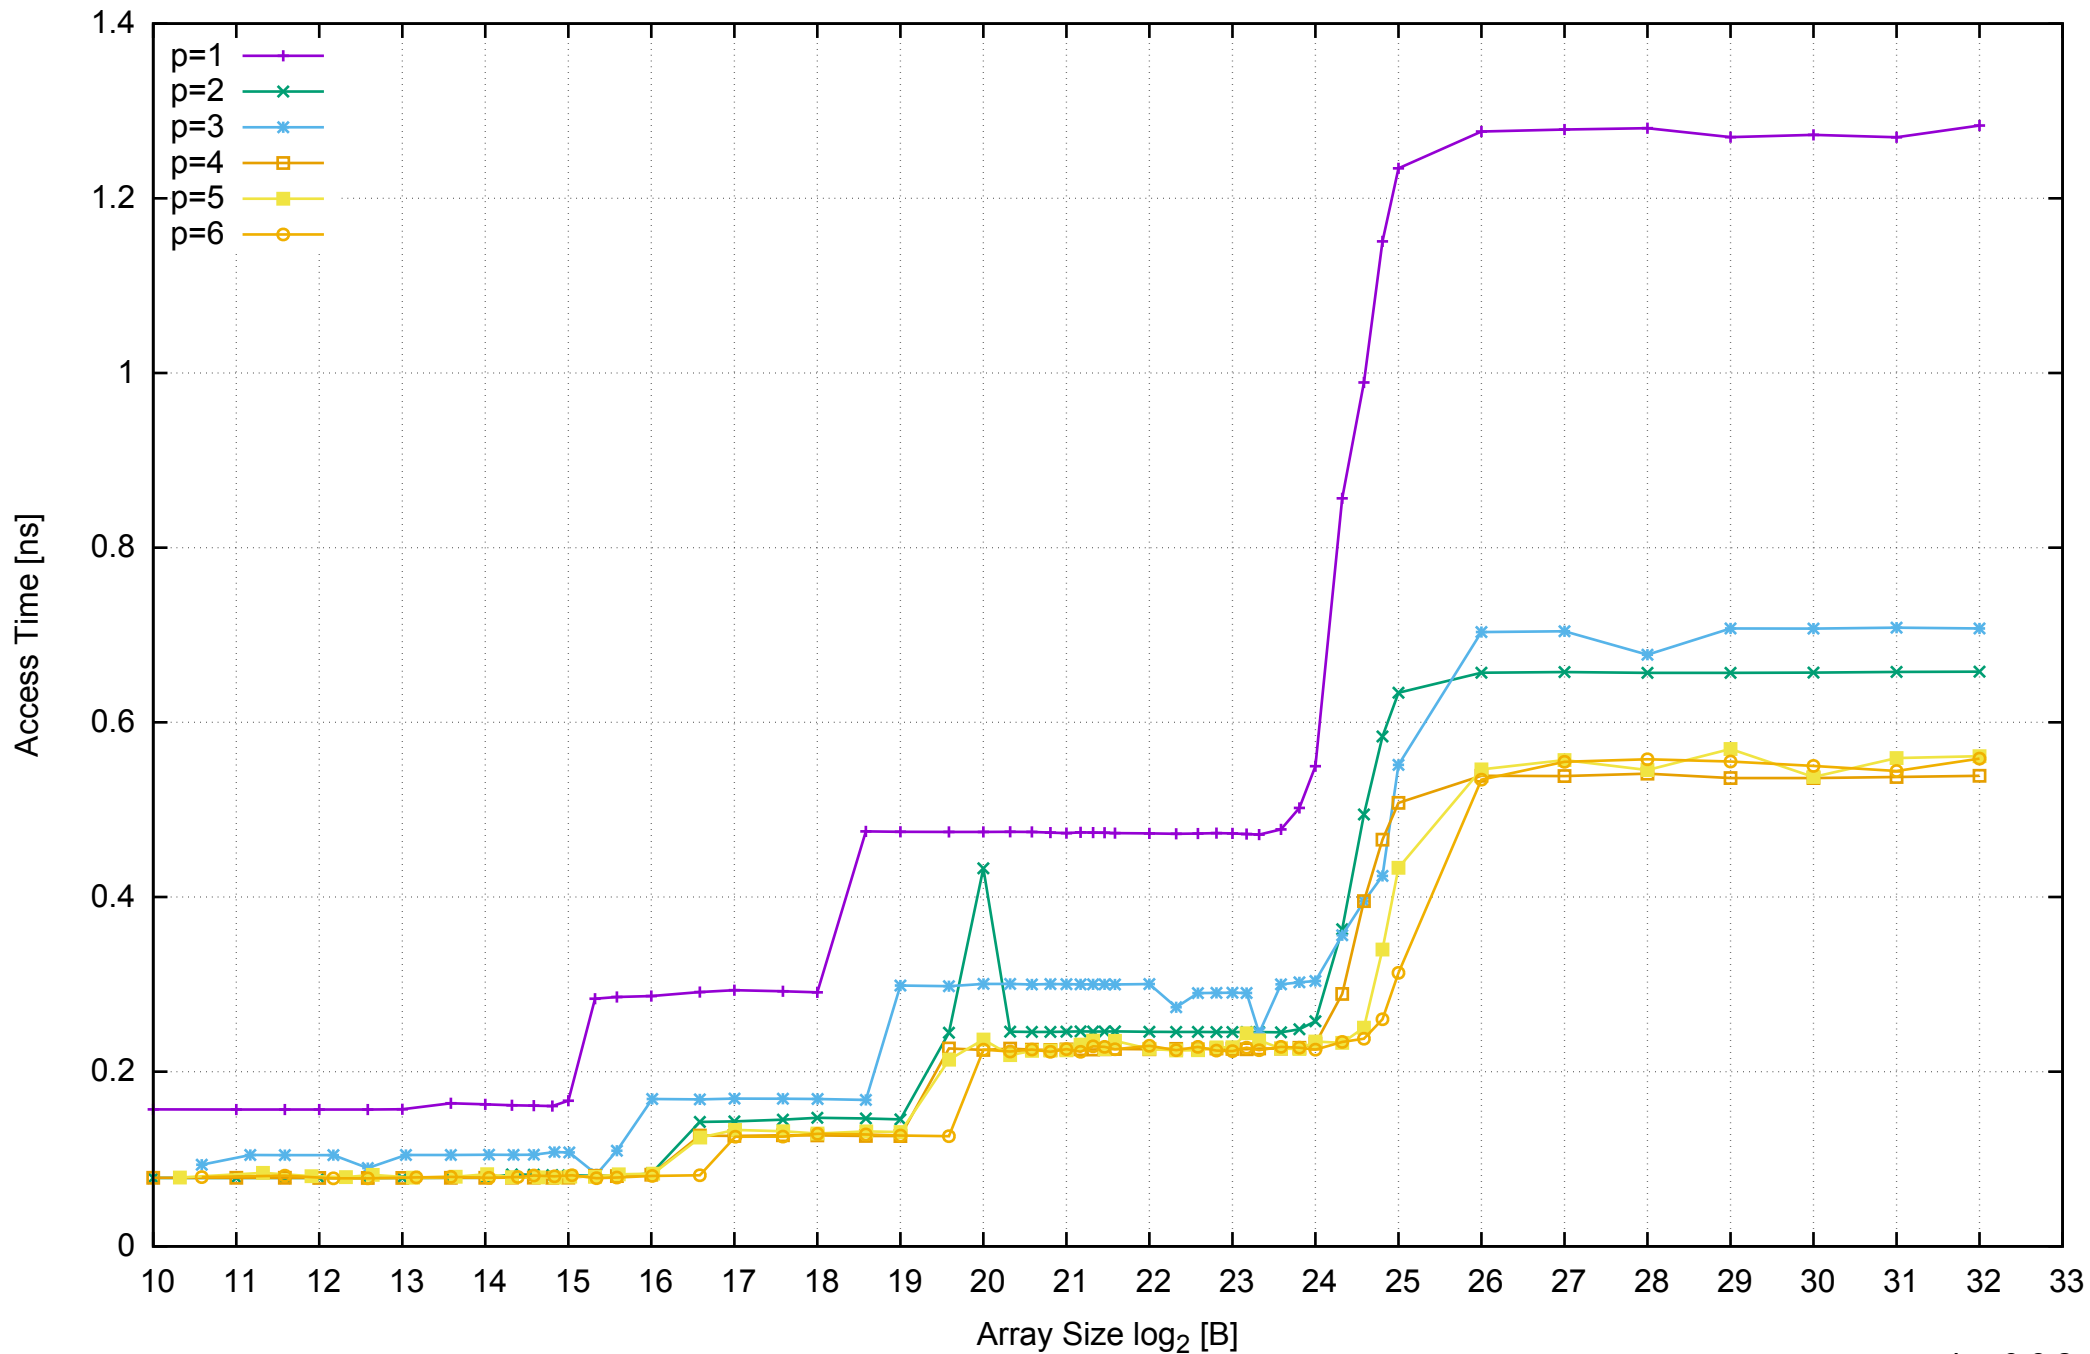

AWS c4.xlarge - Intel Xeon E5-2666 v3 2.90 GHz 7.5GB - Speedup of Parallel Memory Bandwidth - ScanRead128PtrUnrollLoop

AWS c4.xlarge - Intel Xeon E5-2666 v3 2.90 GHz 7.5GB - Parallel Memory Access Time - ScanRead128PtrUnrollLoop