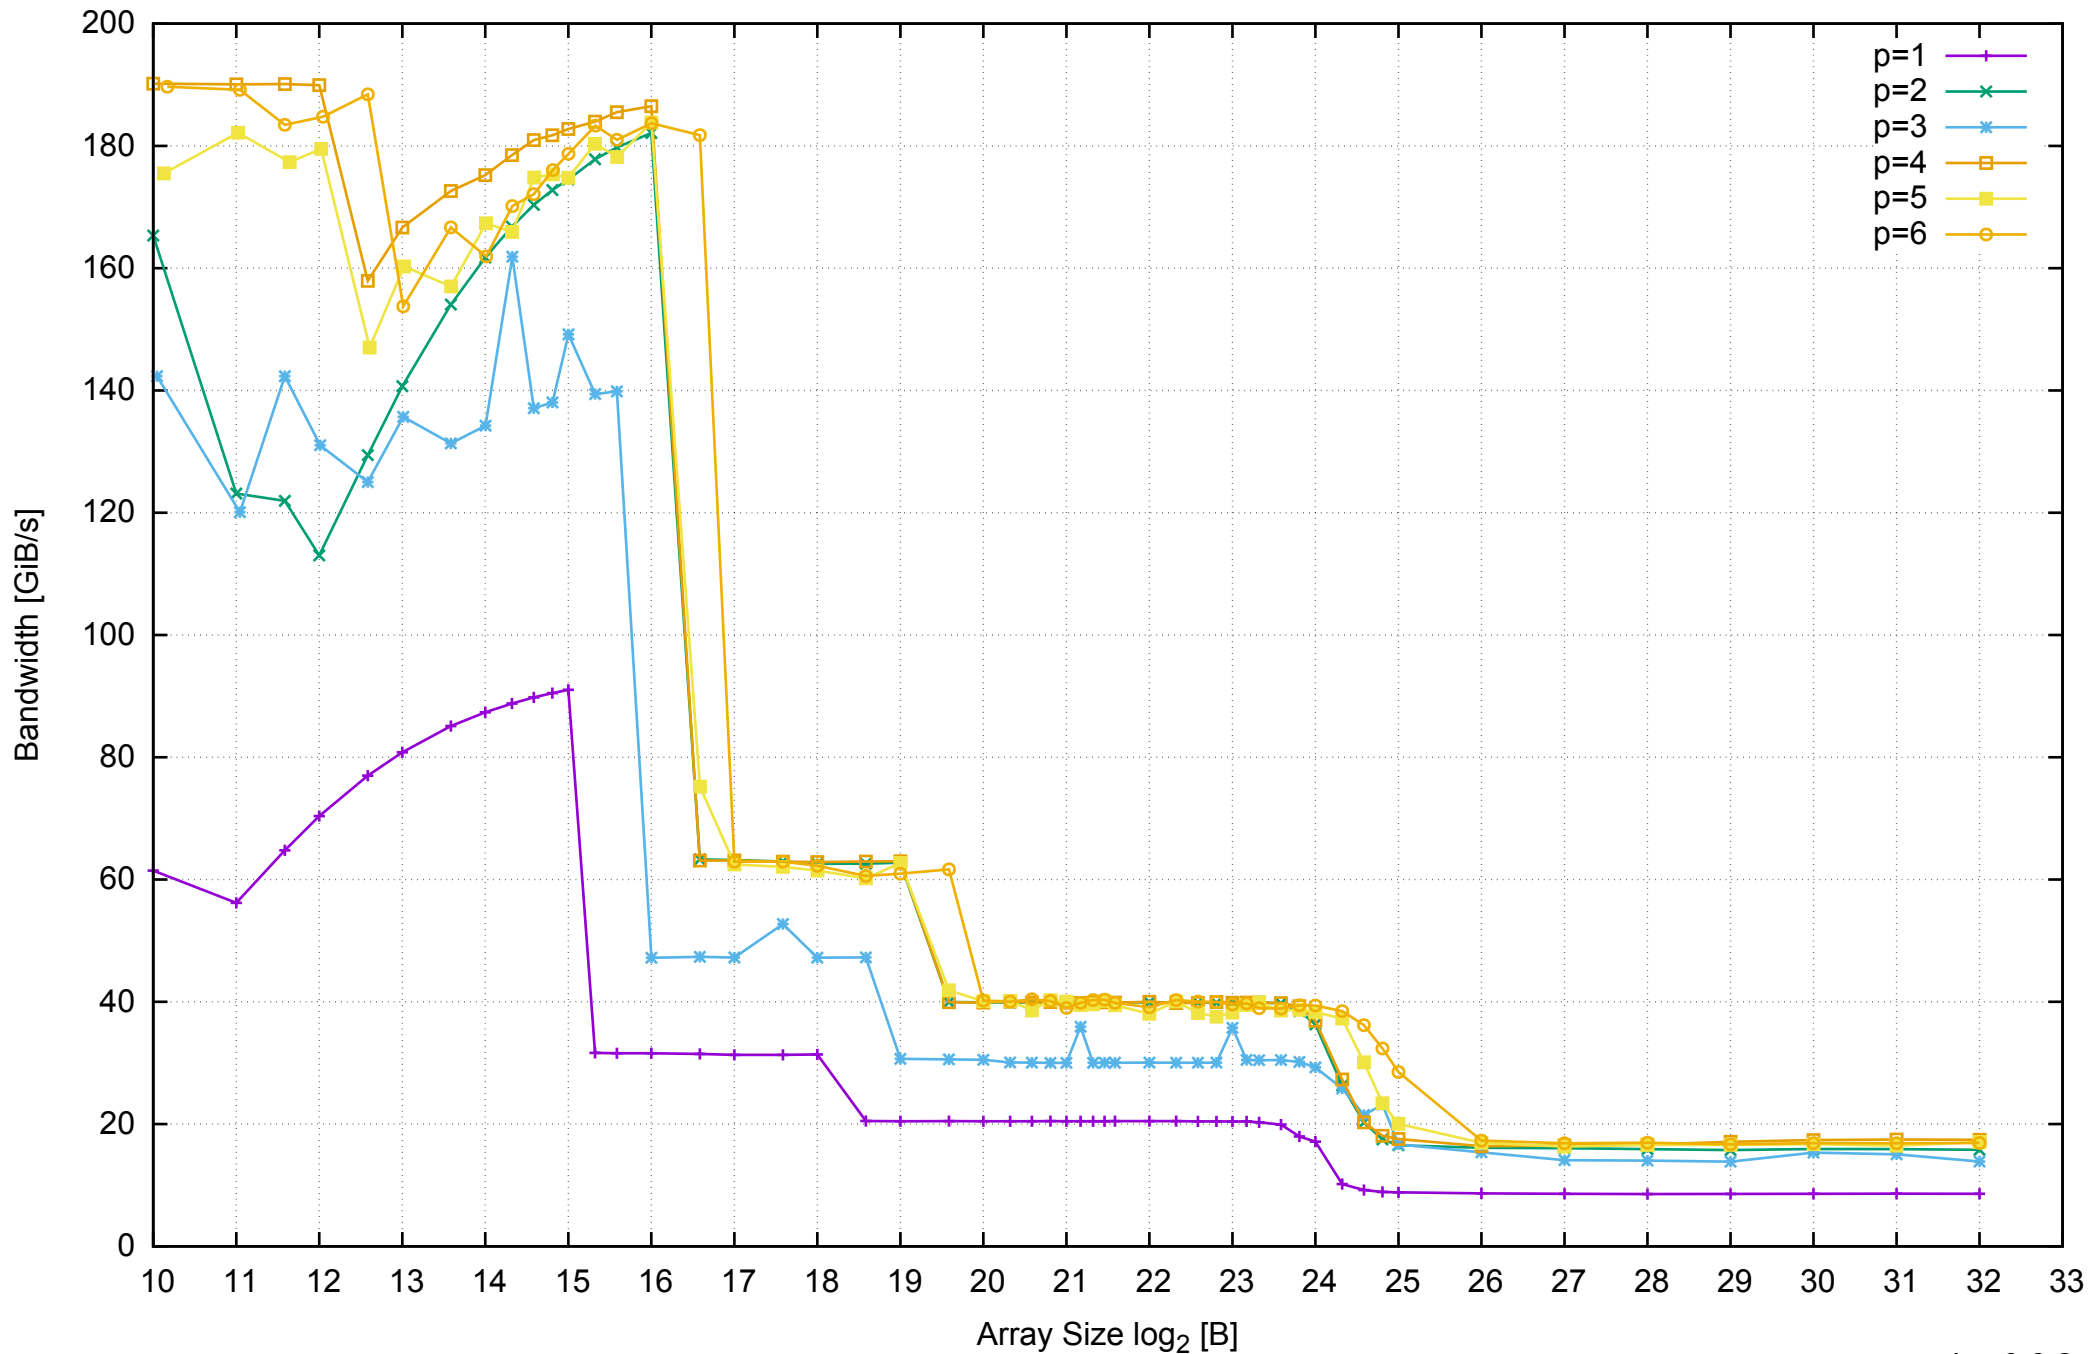

AWS c4.xlarge - Intel Xeon E5-2666 v3 2.90 GHz 7.5GB - One Thread Memory Bandwidth

AWS c4.xlarge - Intel Xeon E5-2666 v3 2.90 GHz 7.5GB - One Thread Memory Latency (Access Time)

AWS c4.xlarge - Intel Xeon E5-2666 v3 2.90 GHz 7.5GB - One Thread Memory Latency (excluding Permutation)

AWS c4.xlarge - Intel Xeon E5-2666 v3 2.90 GHz 7.5GB - One Thread Memory Bandwidth (only 64-bit Reads)

AWS c4.xlarge - Intel Xeon E5-2666 v3 2.90 GHz 7.5GB - Parallel Memory Bandwidth - ScanWrite256PtrSimpleLoop