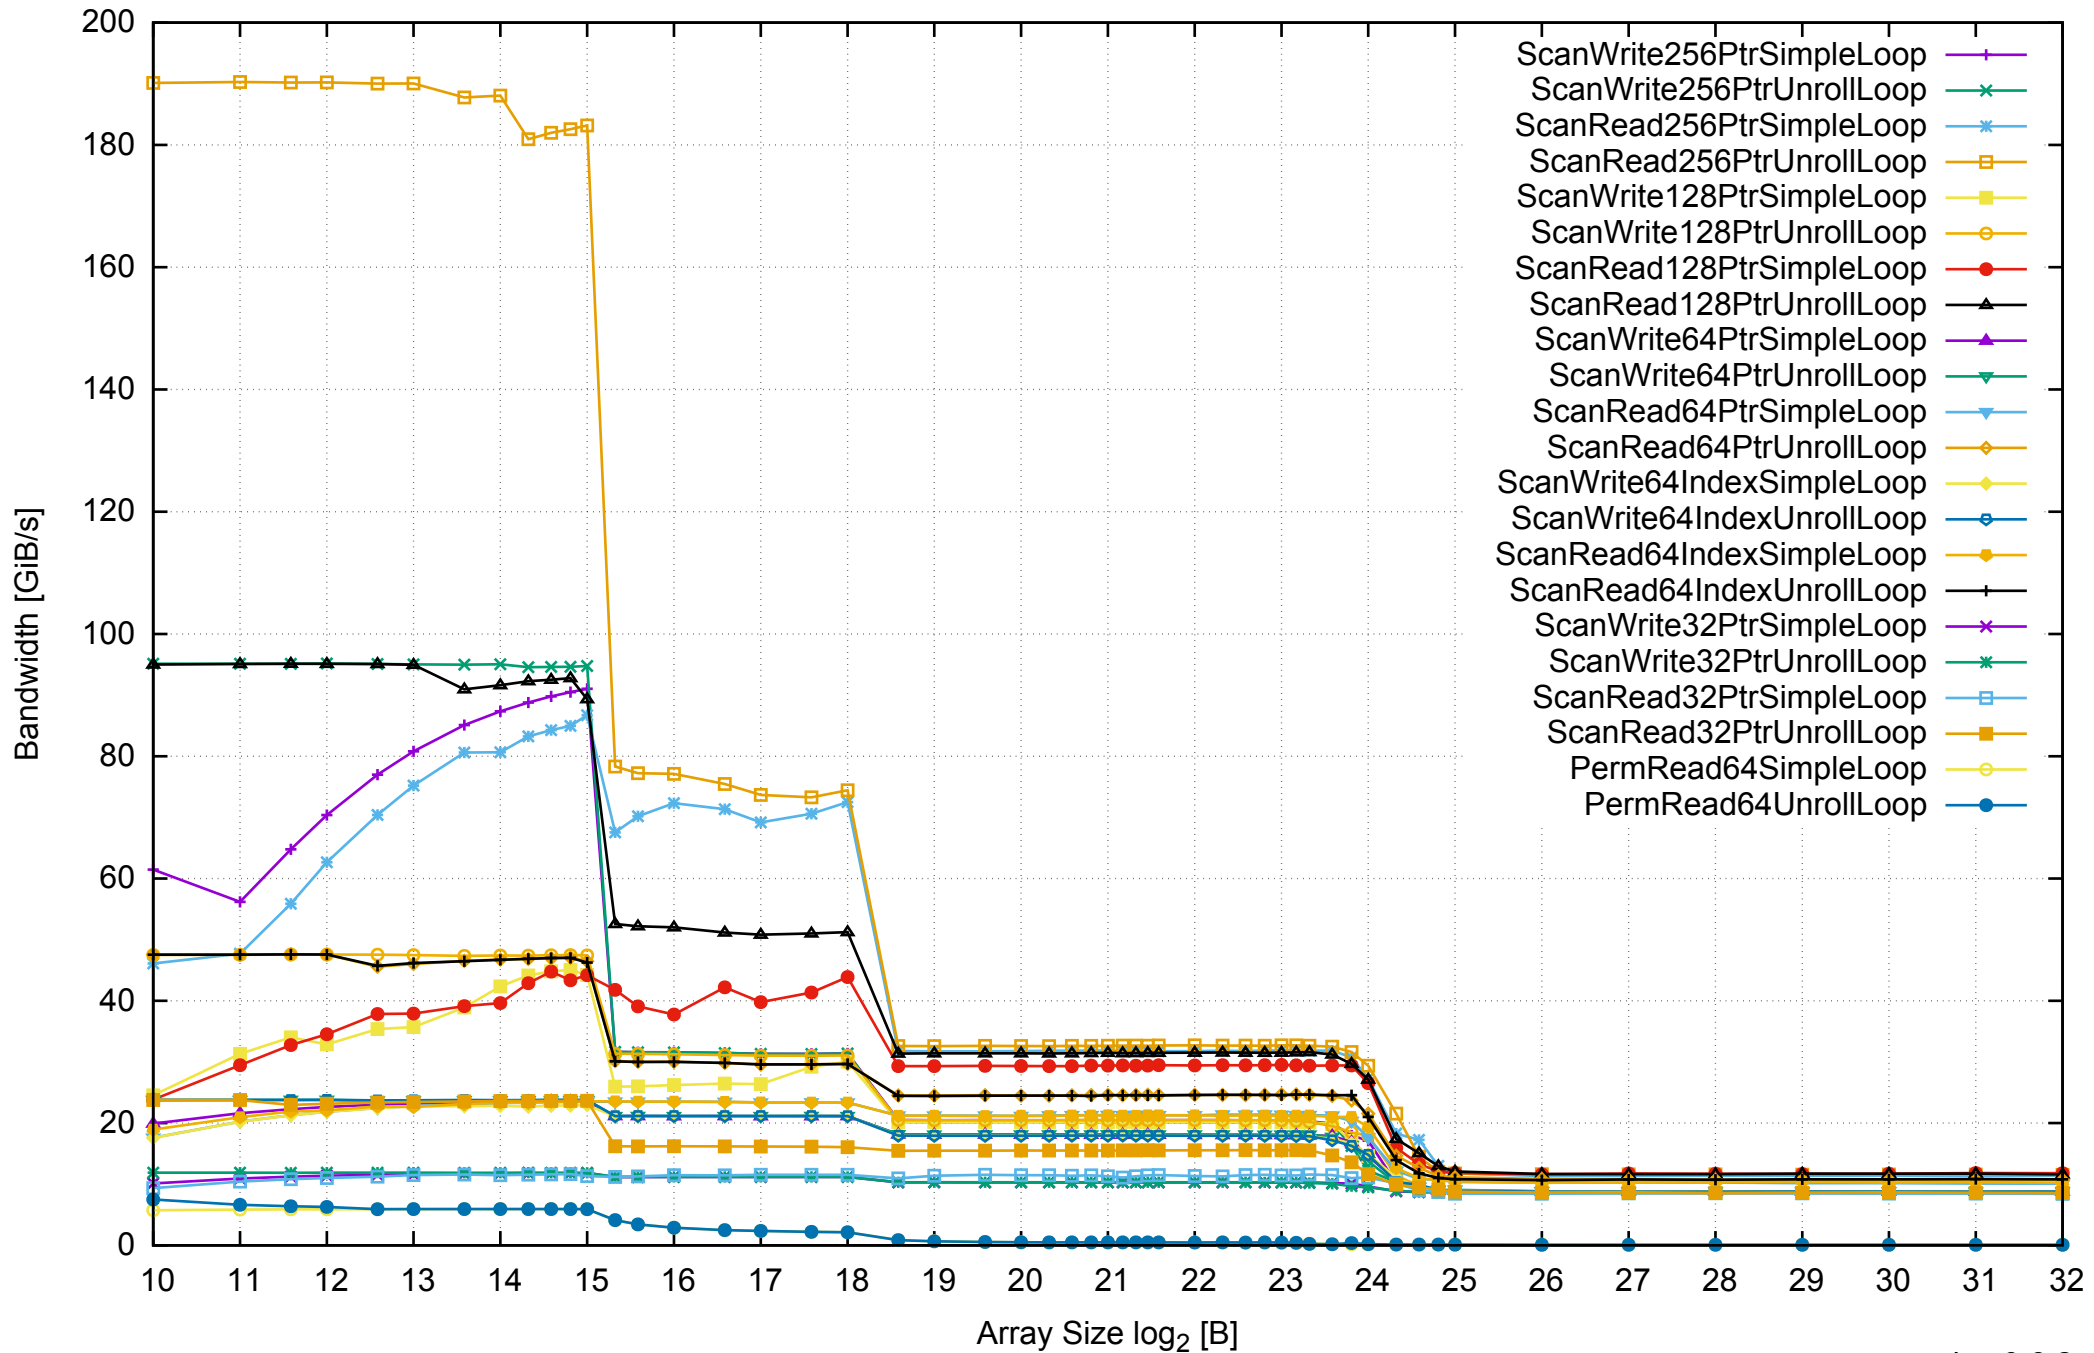

AWS c4.xlarge - Intel Xeon E5-2666 v3 2.90 GHz 7.5GB - One Thread Memory Bandwidth

AWS c4.xlarge - Intel Xeon E5-2666 v3 2.90 GHz 7.5GB - One Thread Memory Latency (Access Time)

AWS c4.xlarge - Intel Xeon E5-2666 v3 2.90 GHz 7.5GB - One Thread Memory Latency (excluding Permutation)