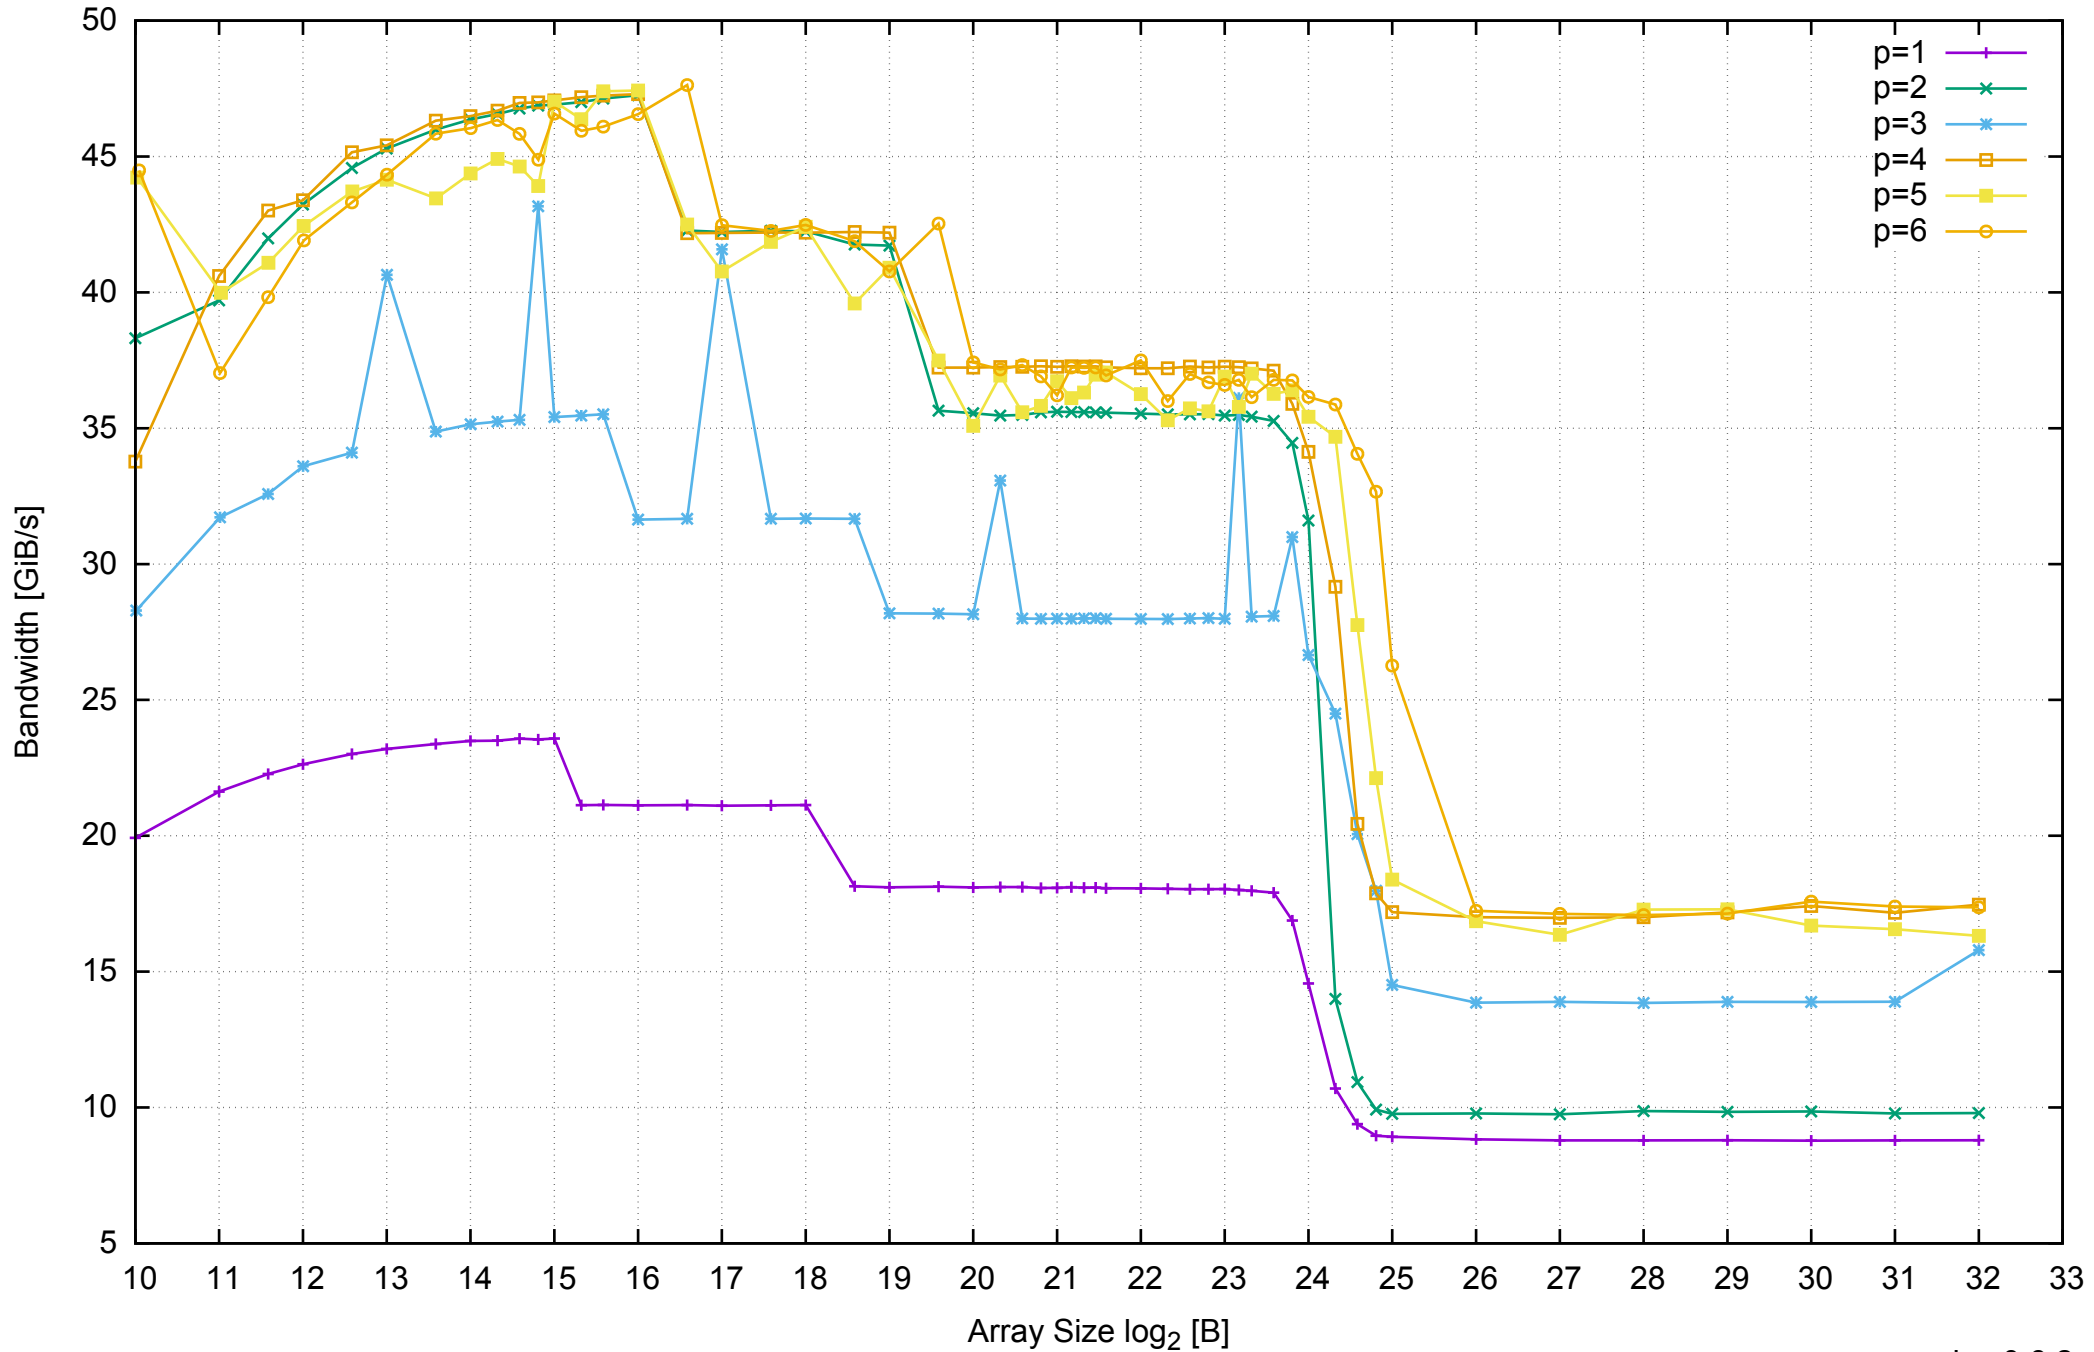

AWS c4.xlarge - Intel Xeon E5-2666 v3 2.90 GHz 7.5GB - Parallel Memory Access Time - ScanWrite64PtrSimpleLoop

AWS c4.xlarge - Intel Xeon E5-2666 v3 2.90 GHz 7.5GB - Parallel Memory Bandwidth - ScanWrite64PtrSimpleLoop