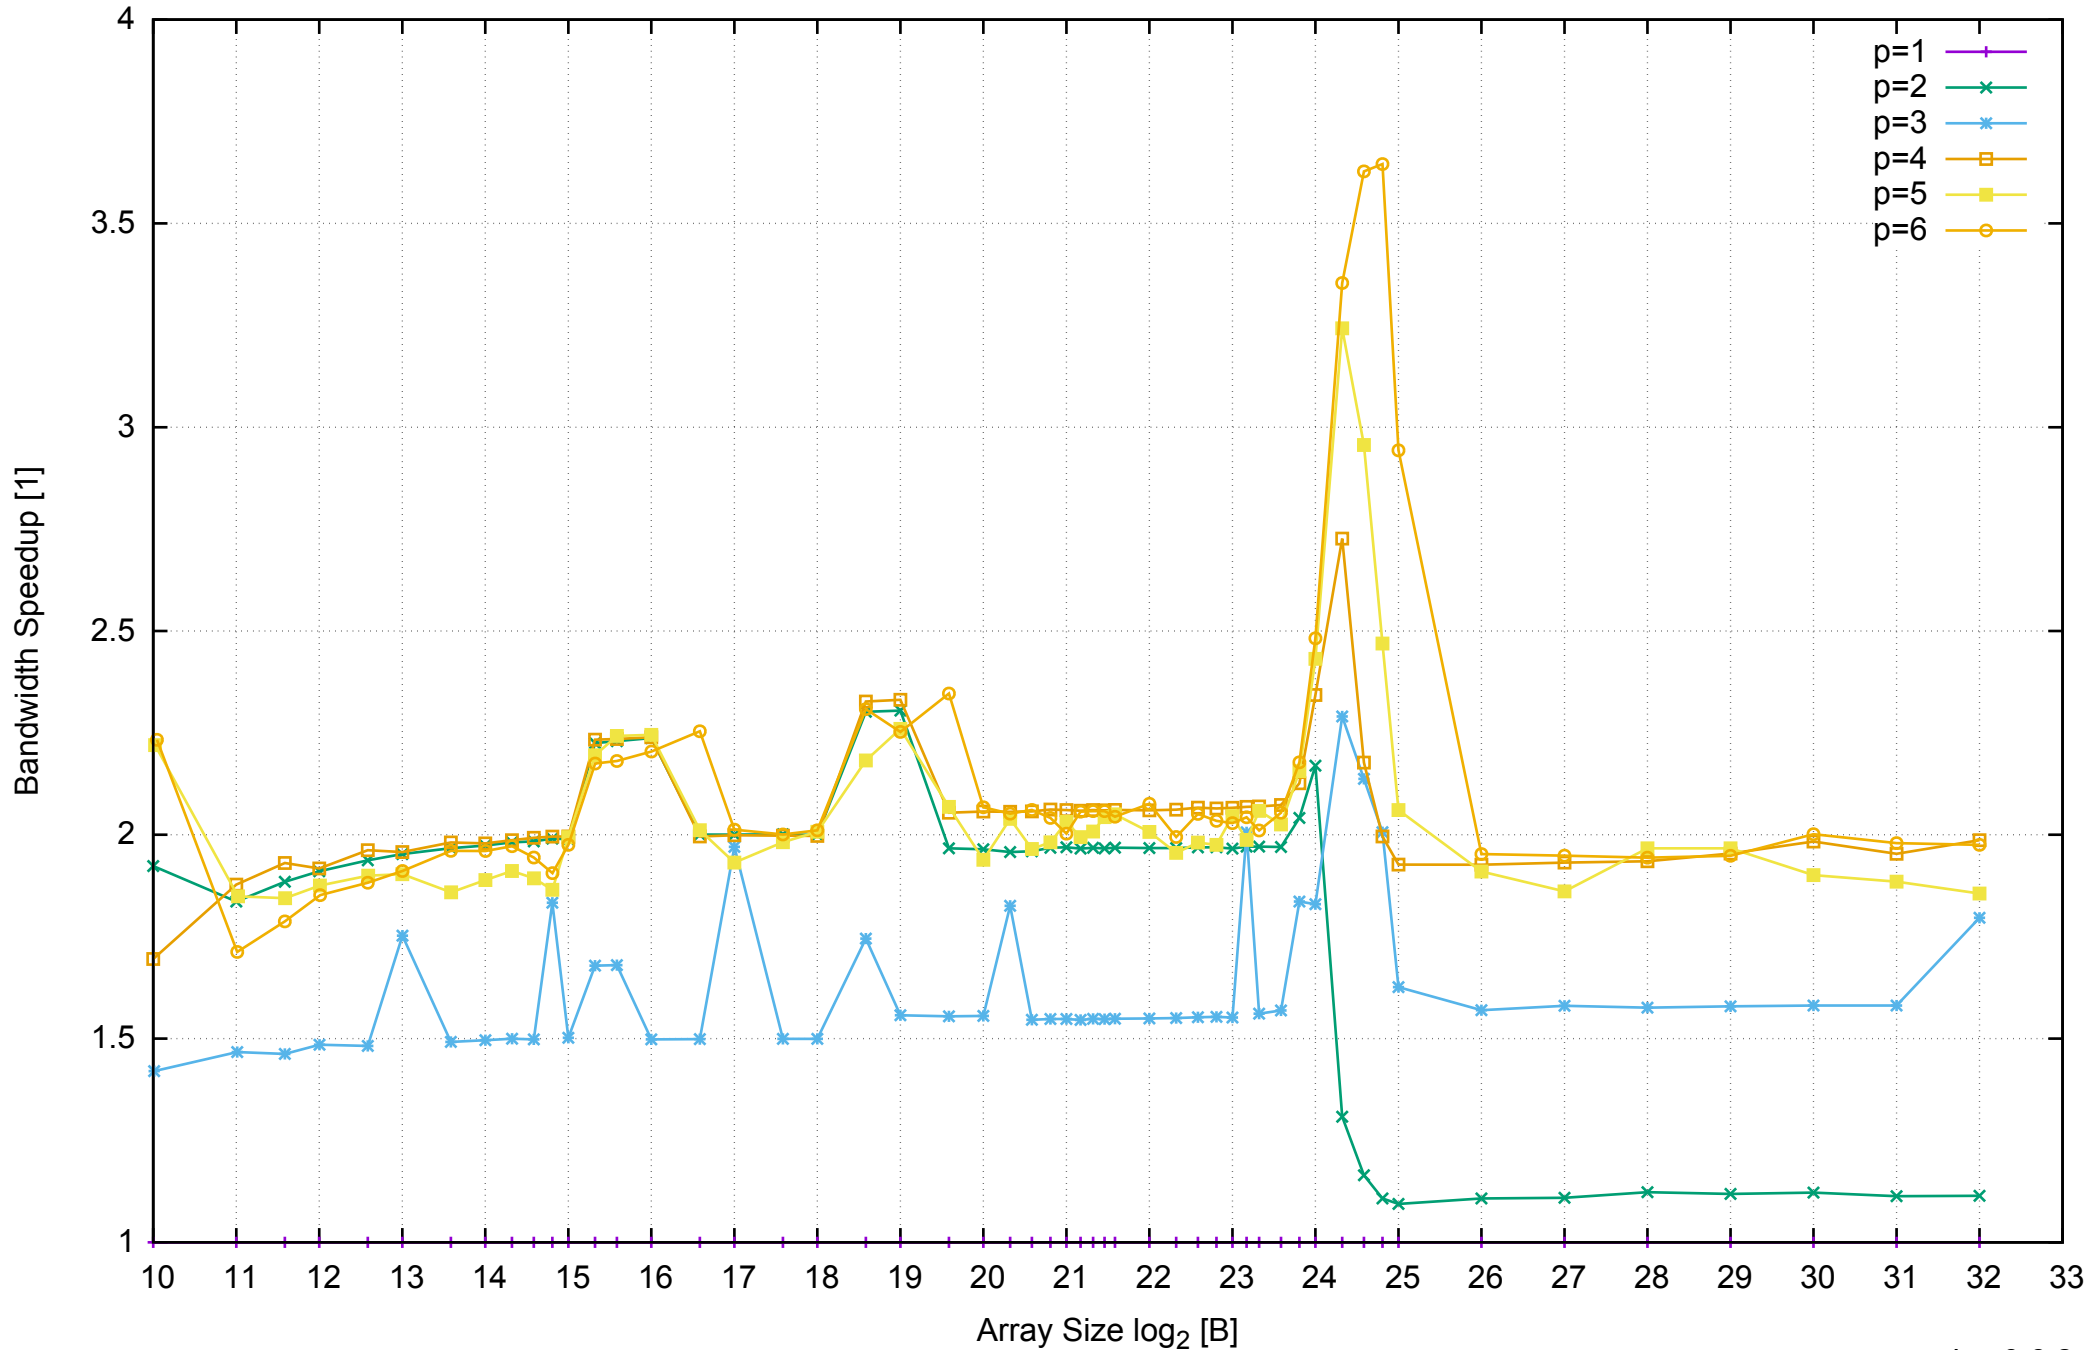

AWS c4.xlarge - Intel Xeon E5-2666 v3 2.90 GHz 7.5GB - Speedup of Parallel Memory Bandwidth - ScanWrite64PtrSimpleLoop