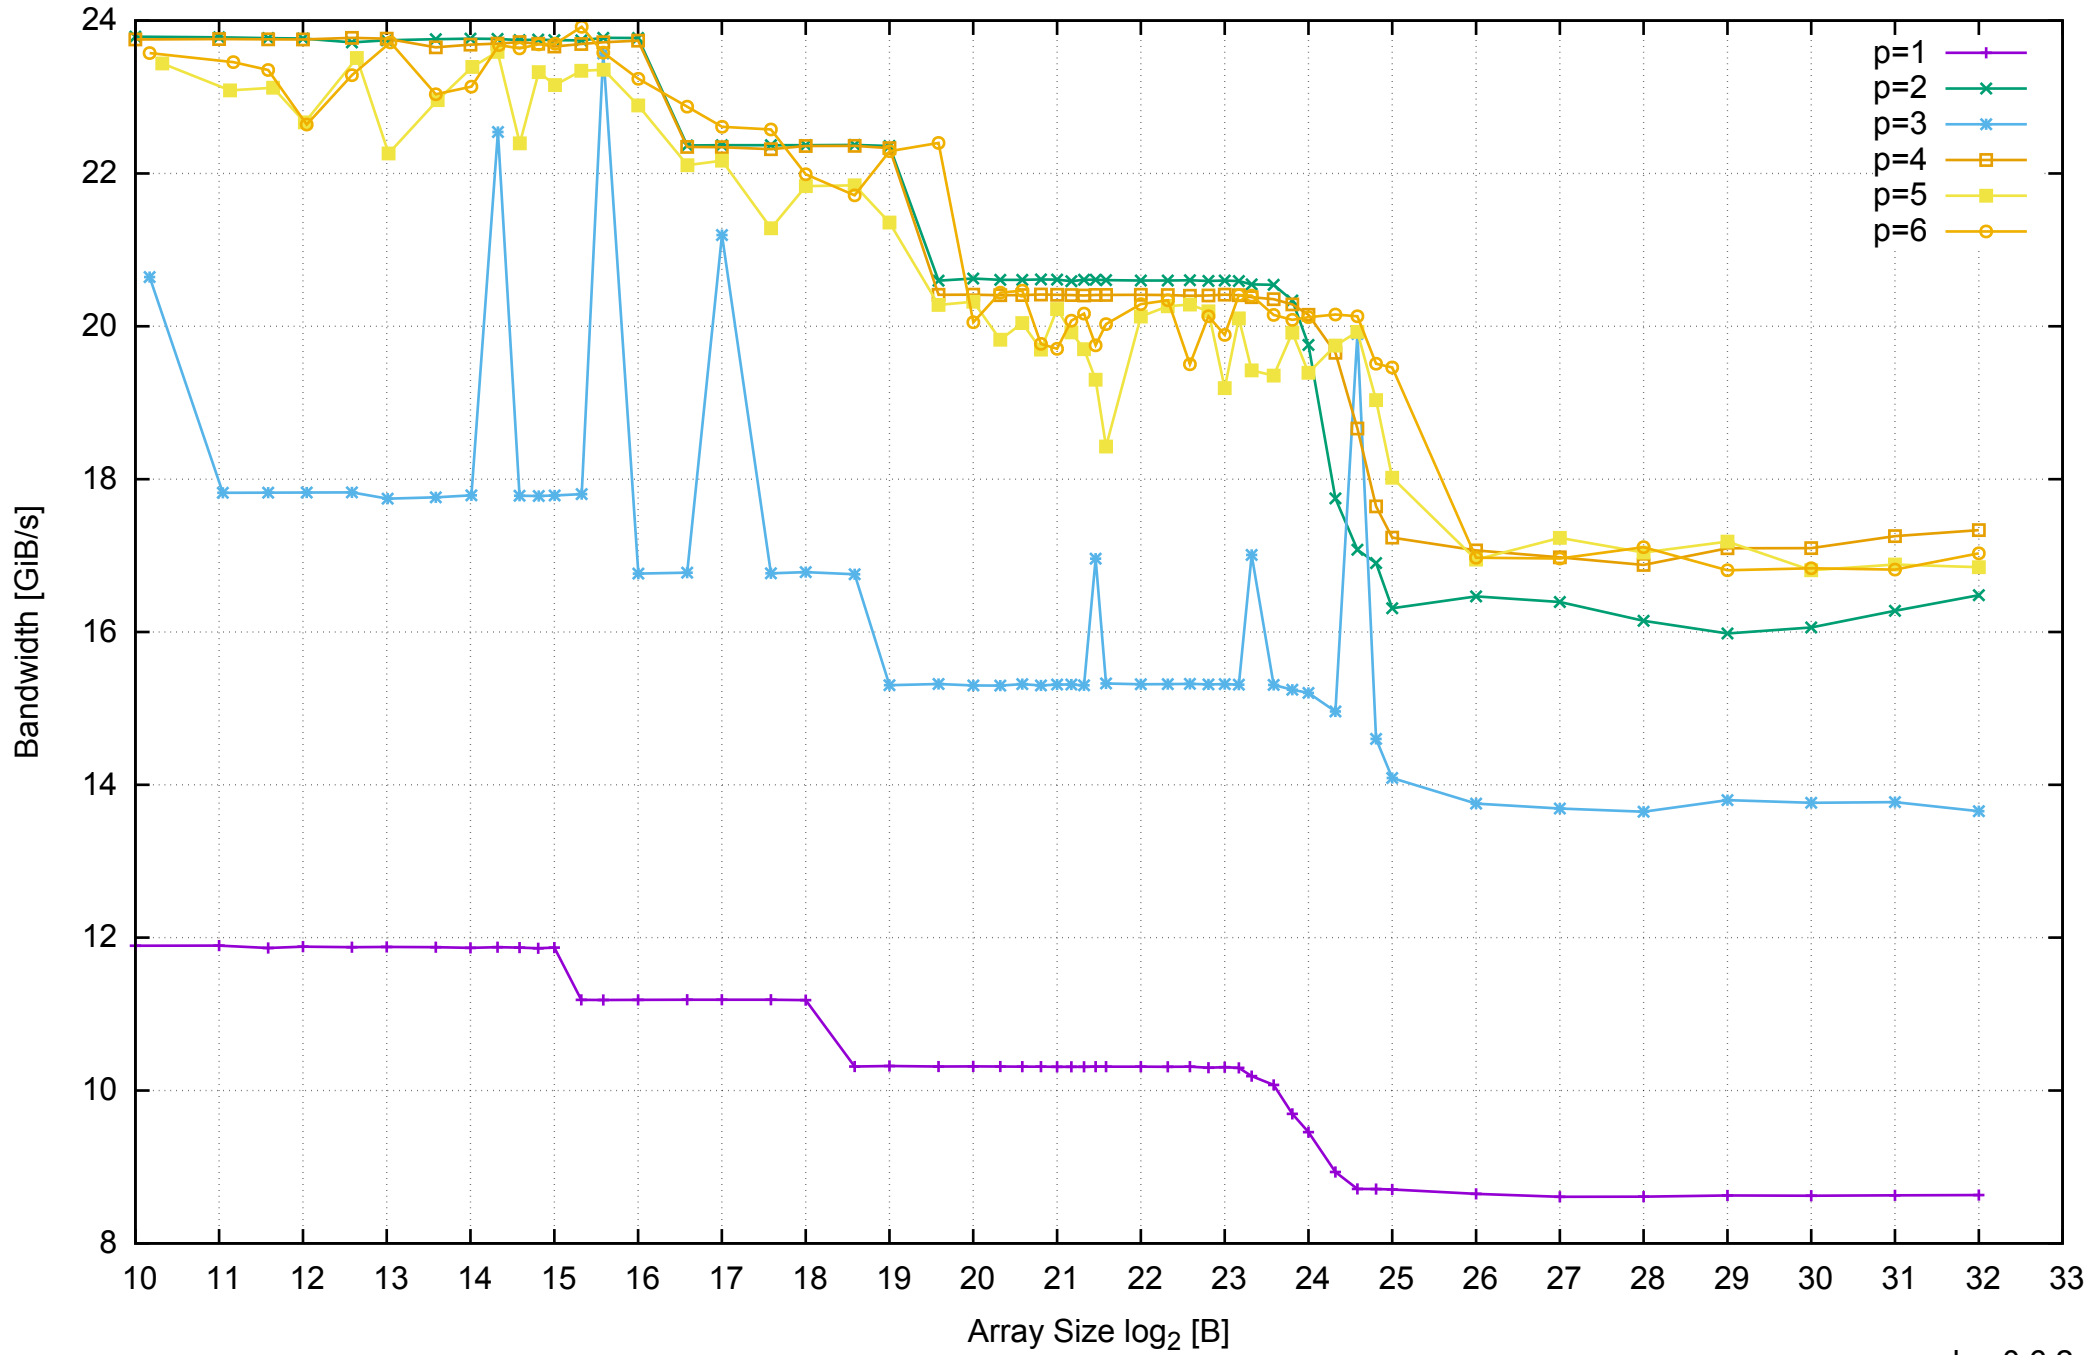

AWS c4.xlarge - Intel Xeon E5-2666 v3 2.90 GHz 7.5GB - Parallel Memory Access Time - ScanWrite32PtrUnrollLoop

AWS c4.xlarge - Intel Xeon E5-2666 v3 2.90 GHz 7.5GB - Parallel Memory Bandwidth - ScanWrite32PtrUnrollLoop