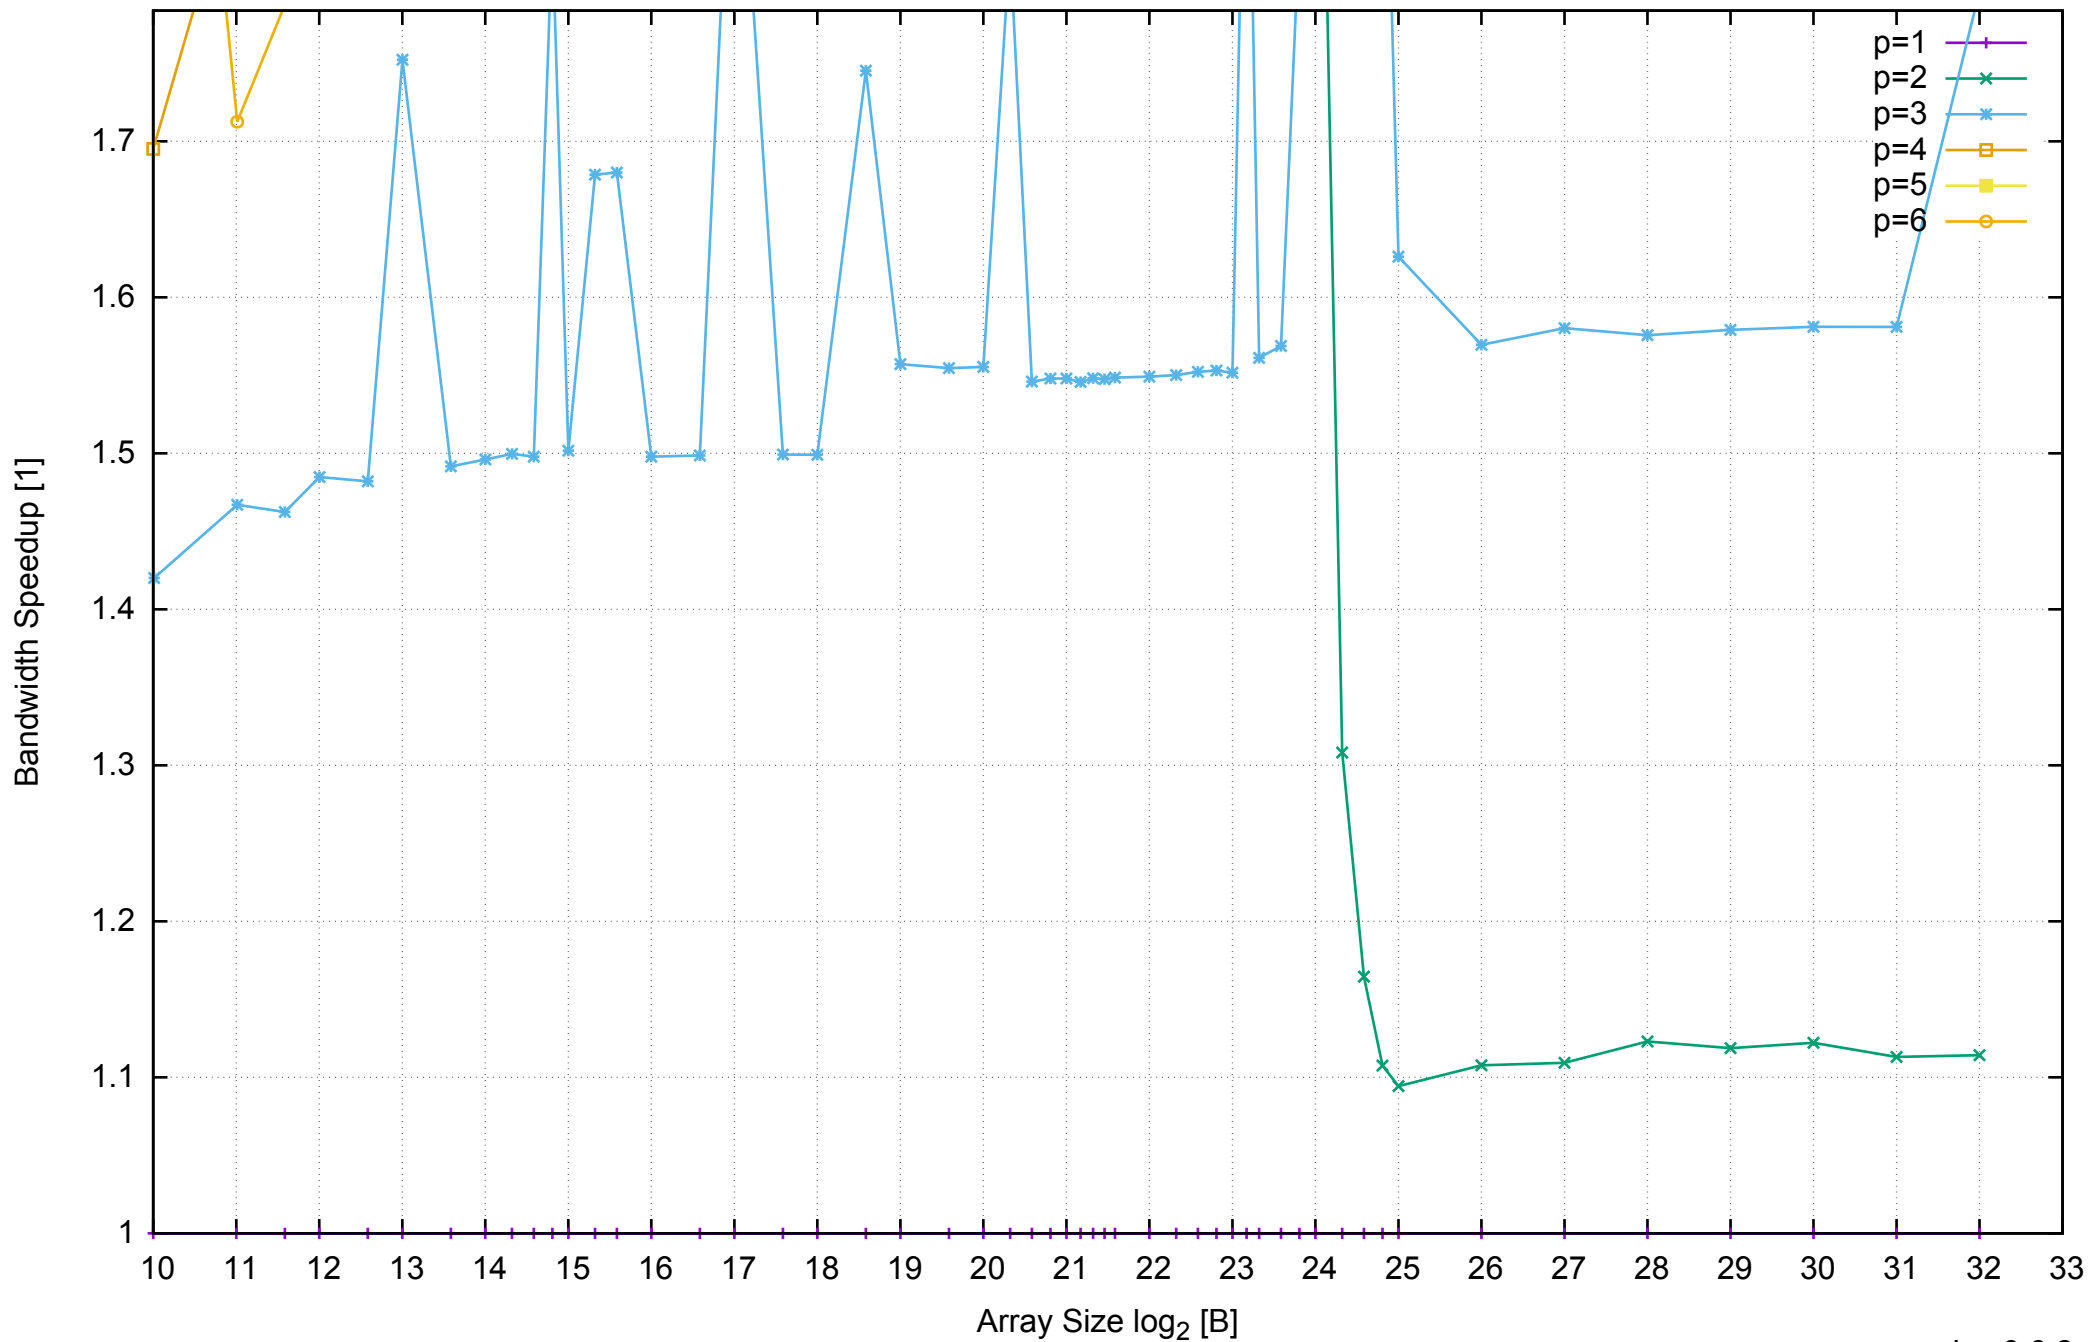

AWS c4.xlarge - Intel Xeon E5-2666 v3 2.90 GHz 7.5GB - Parallel Memory Bandwidth - ScanWrite64PtrUnrollLoop