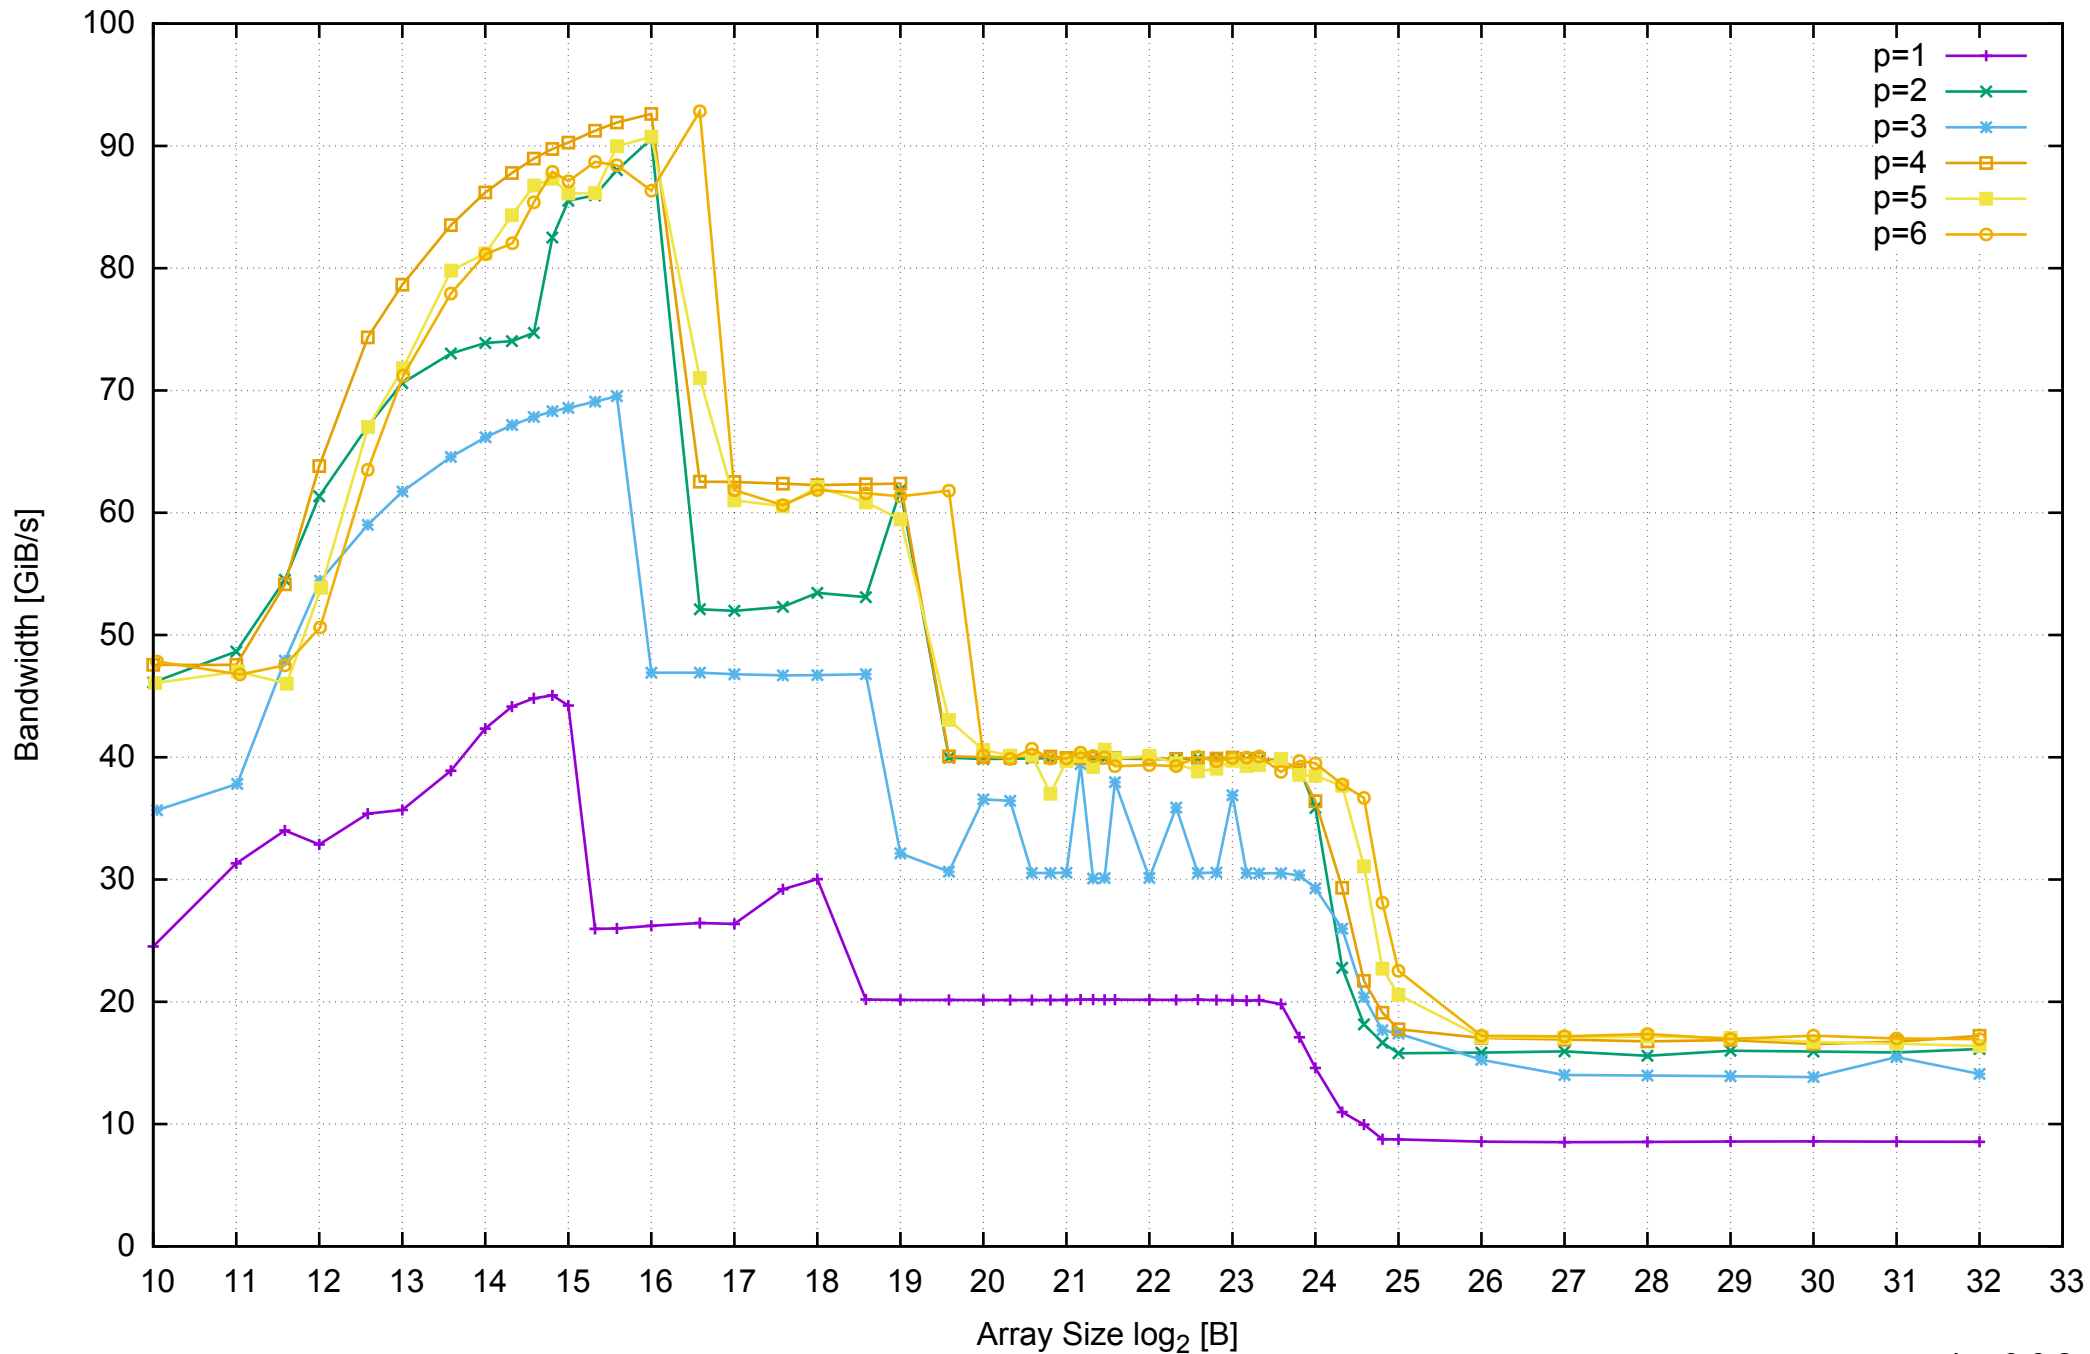

AWS c4.xlarge - Intel Xeon E5-2666 v3 2.90 GHz 7.5GB - Parallel Memory Access Time - ScanWrite128PtrSimpleLoop

AWS c4.xlarge - Intel Xeon E5-2666 v3 2.90 GHz 7.5GB - Parallel Memory Bandwidth - ScanWrite128PtrSimpleLoop