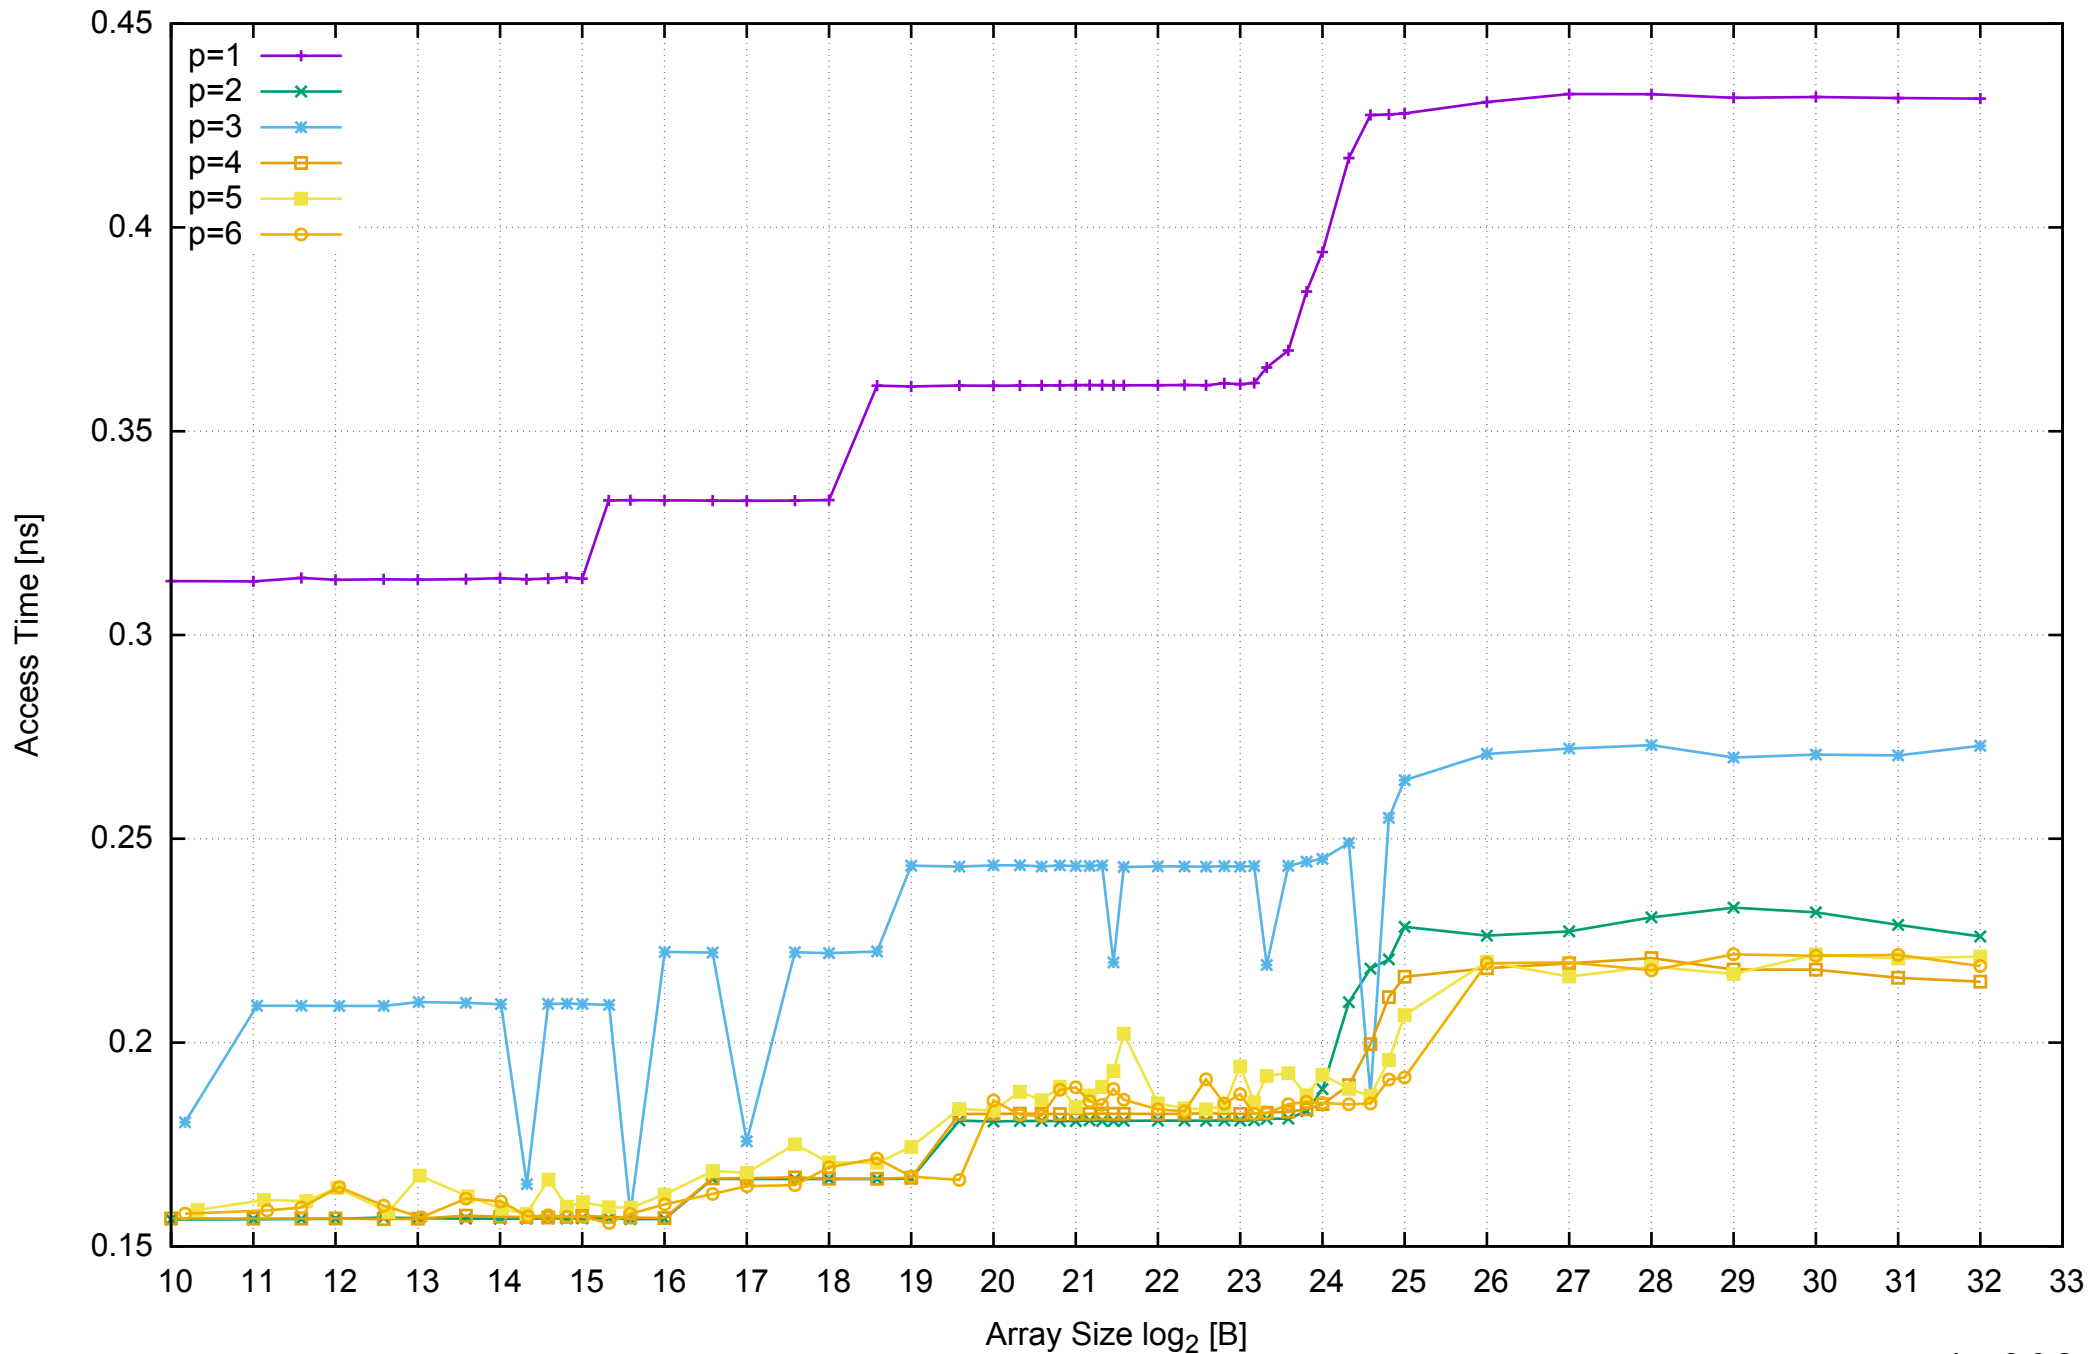

AWS c4.xlarge - Intel Xeon E5-2666 v3 2.90 GHz 7.5GB - Speedup of Parallel Memory Bandwidth - ScanWrite32PtrUnrollLoop

AWS c4.xlarge - Intel Xeon E5-2666 v3 2.90 GHz 7.5GB - Parallel Memory Access Time - ScanWrite32PtrUnrollLoop