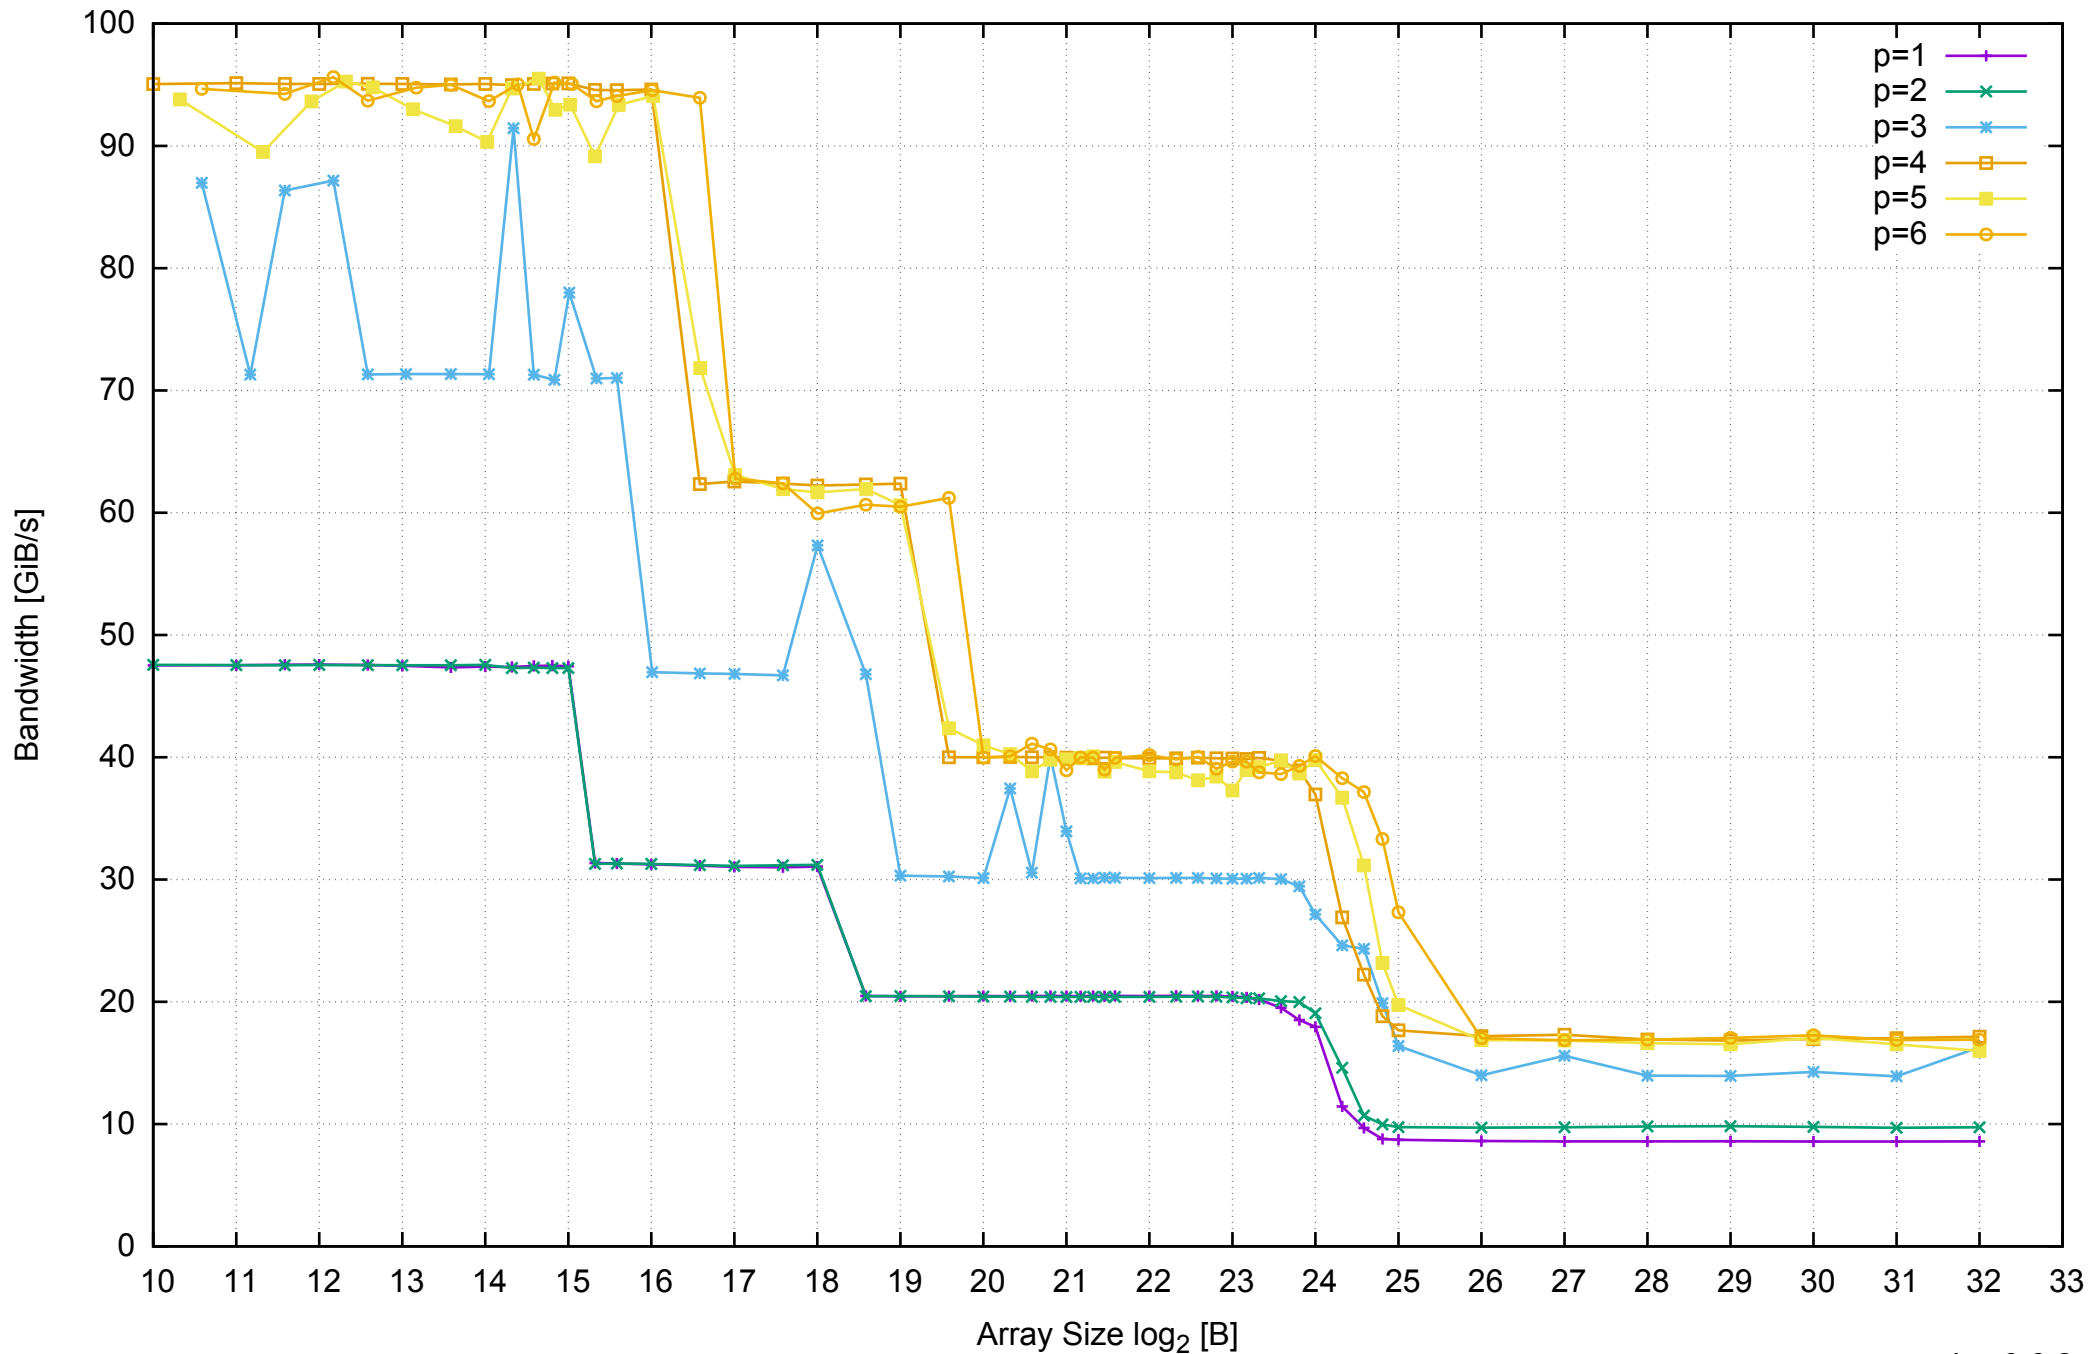

AWS c4.xlarge - Intel Xeon E5-2666 v3 2.90 GHz 7.5GB - Parallel Memory Access Time - ScanWrite128PtrUnrollLoop

AWS c4.xlarge - Intel Xeon E5-2666 v3 2.90 GHz 7.5GB - Parallel Memory Bandwidth - ScanWrite128PtrUnrollLoop