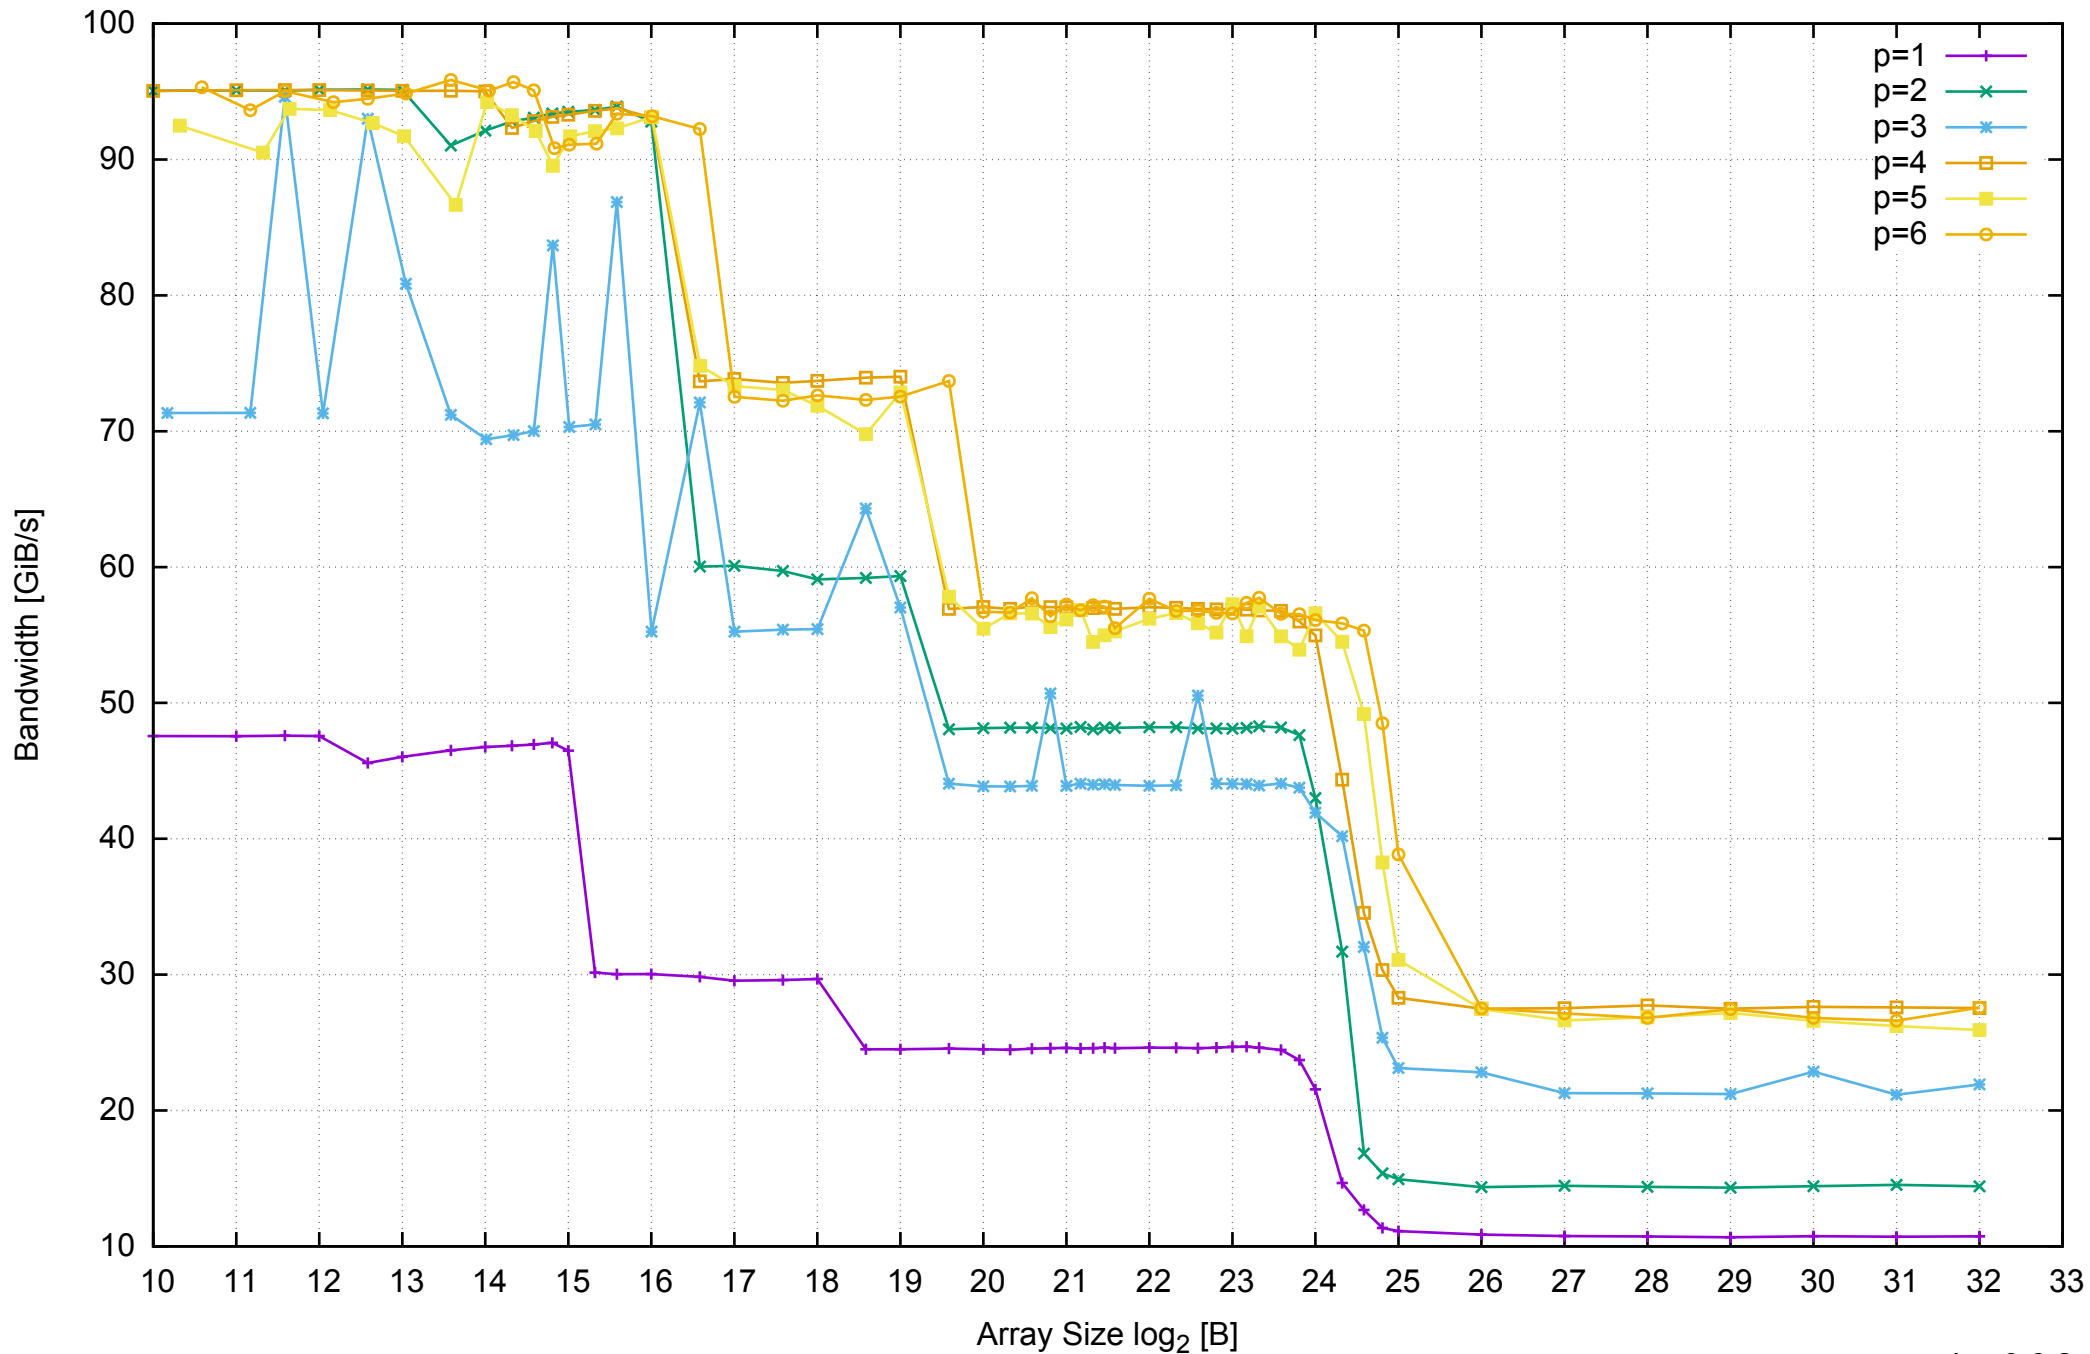

AWS c4.xlarge - Intel Xeon E5-2666 v3 2.90 GHz 7.5GB - Parallel Memory Access Time - ScanRead64PtrSimpleLoop

AWS c4.xlarge - Intel Xeon E5-2666 v3 2.90 GHz 7.5GB - Speedup of Parallel Memory Bandwidth - ScanRead64PtrSimpleLoop

AWS c4.xlarge - Intel Xeon E5-2666 v3 2.90 GHz 7.5GB - Parallel Memory Bandwidth - ScanRead64PtrUnrollLoop

AWS c4.xlarge - Intel Xeon E5-2666 v3 2.90 GHz 7.5GB - Parallel Memory Access Time - ScanRead64PtrUnrollLoop