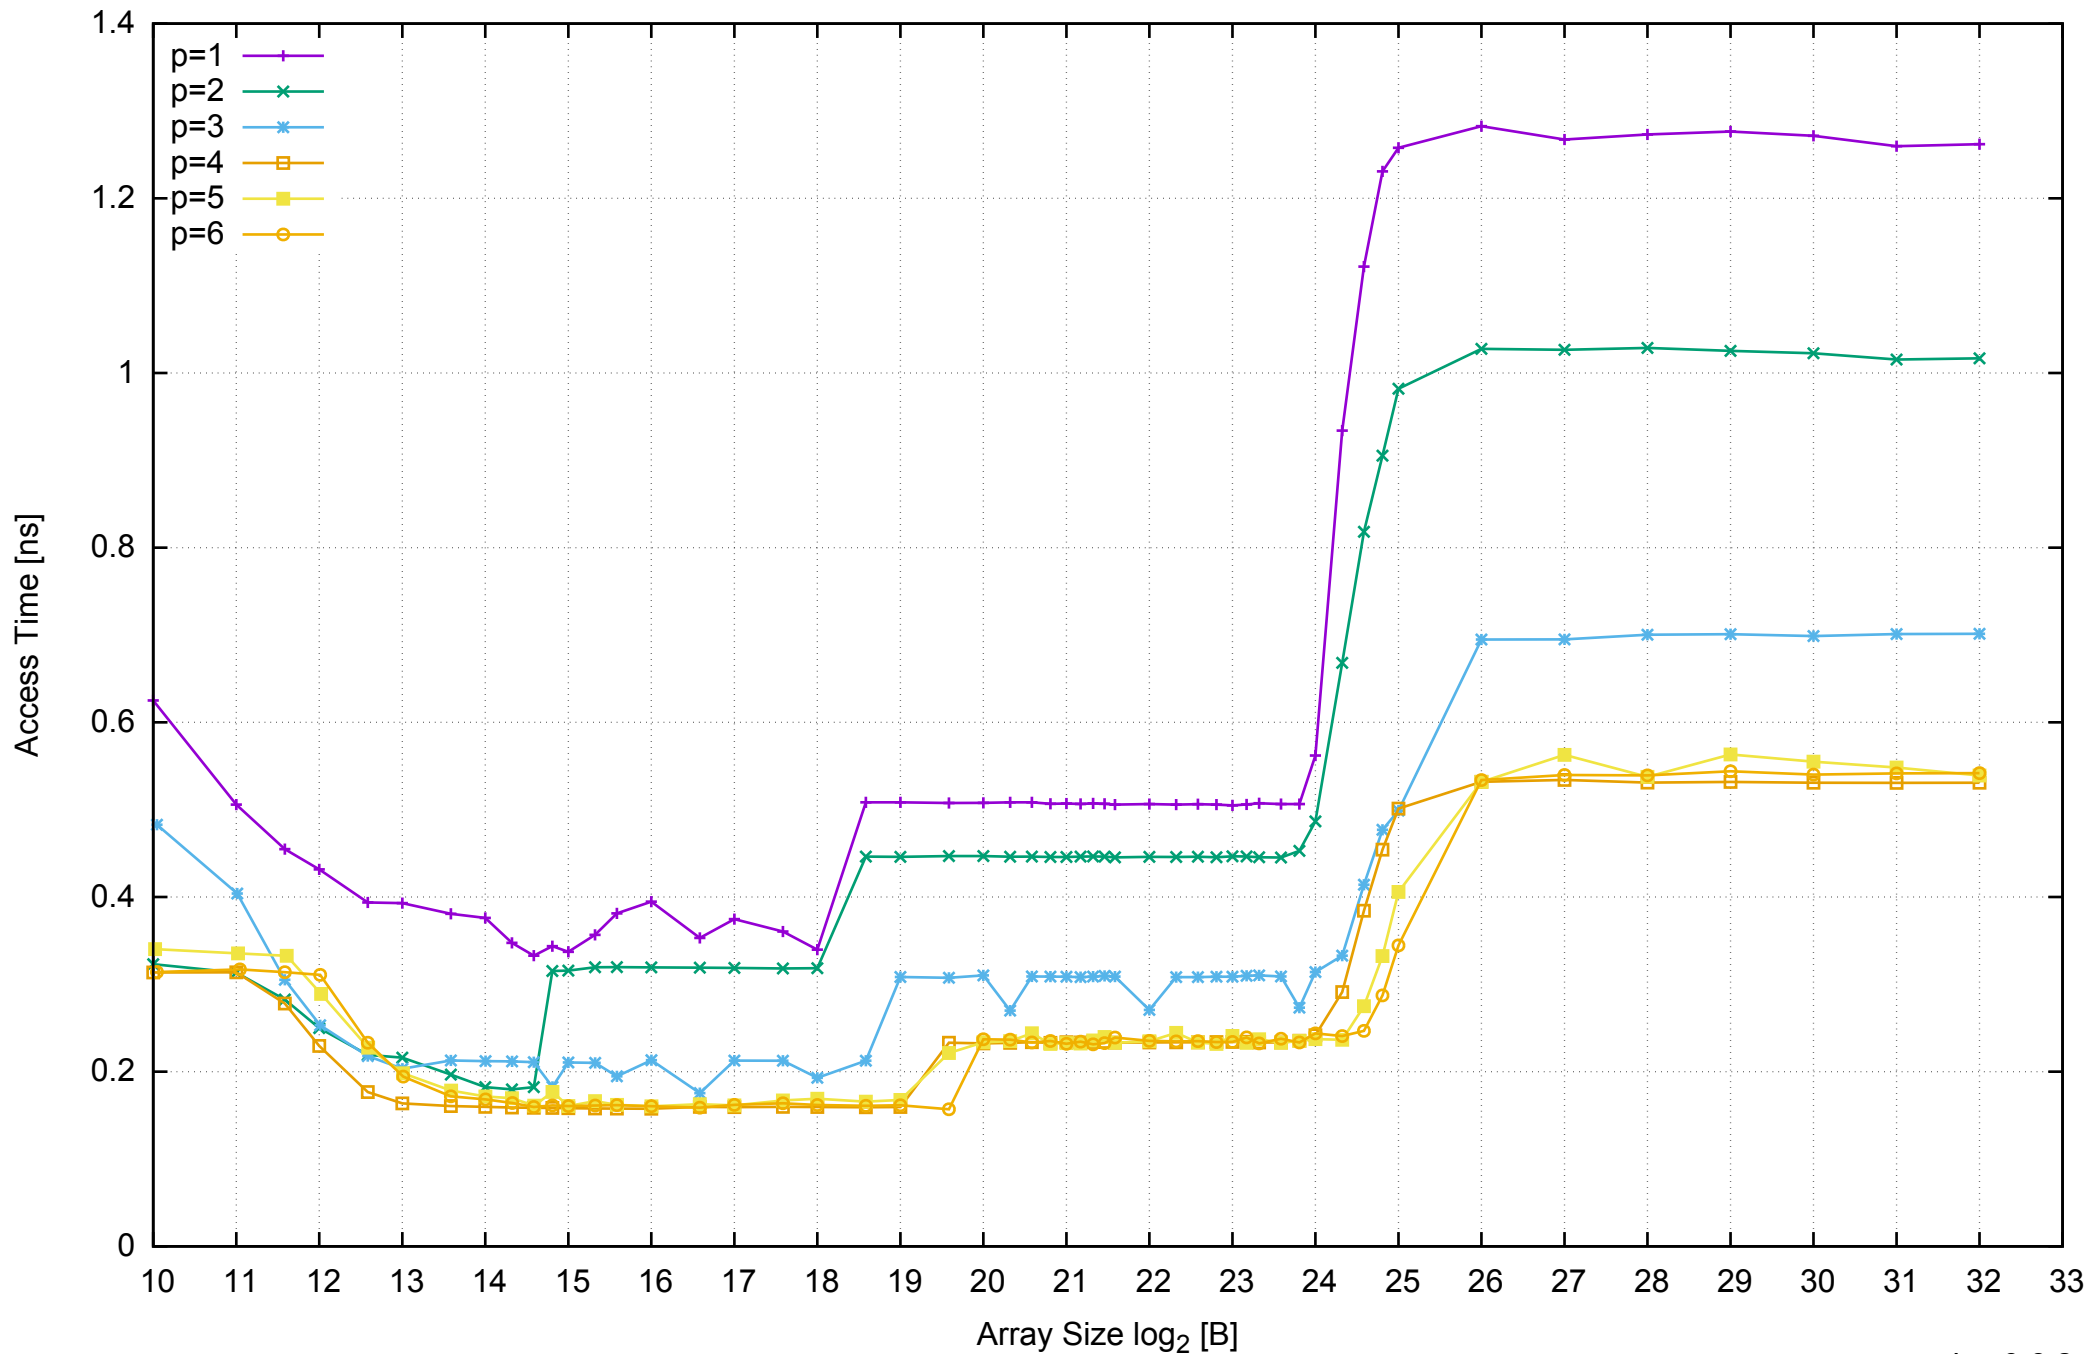

AWS c4.xlarge - Intel Xeon E5-2666 v3 2.90 GHz 7.5GB - Speedup of Parallel Memory Bandwidth - ScanRead128PtrSimpleLoop

AWS c4.xlarge - Intel Xeon E5-2666 v3 2.90 GHz 7.5GB - Parallel Memory Access Time - ScanRead128PtrSimpleLoop