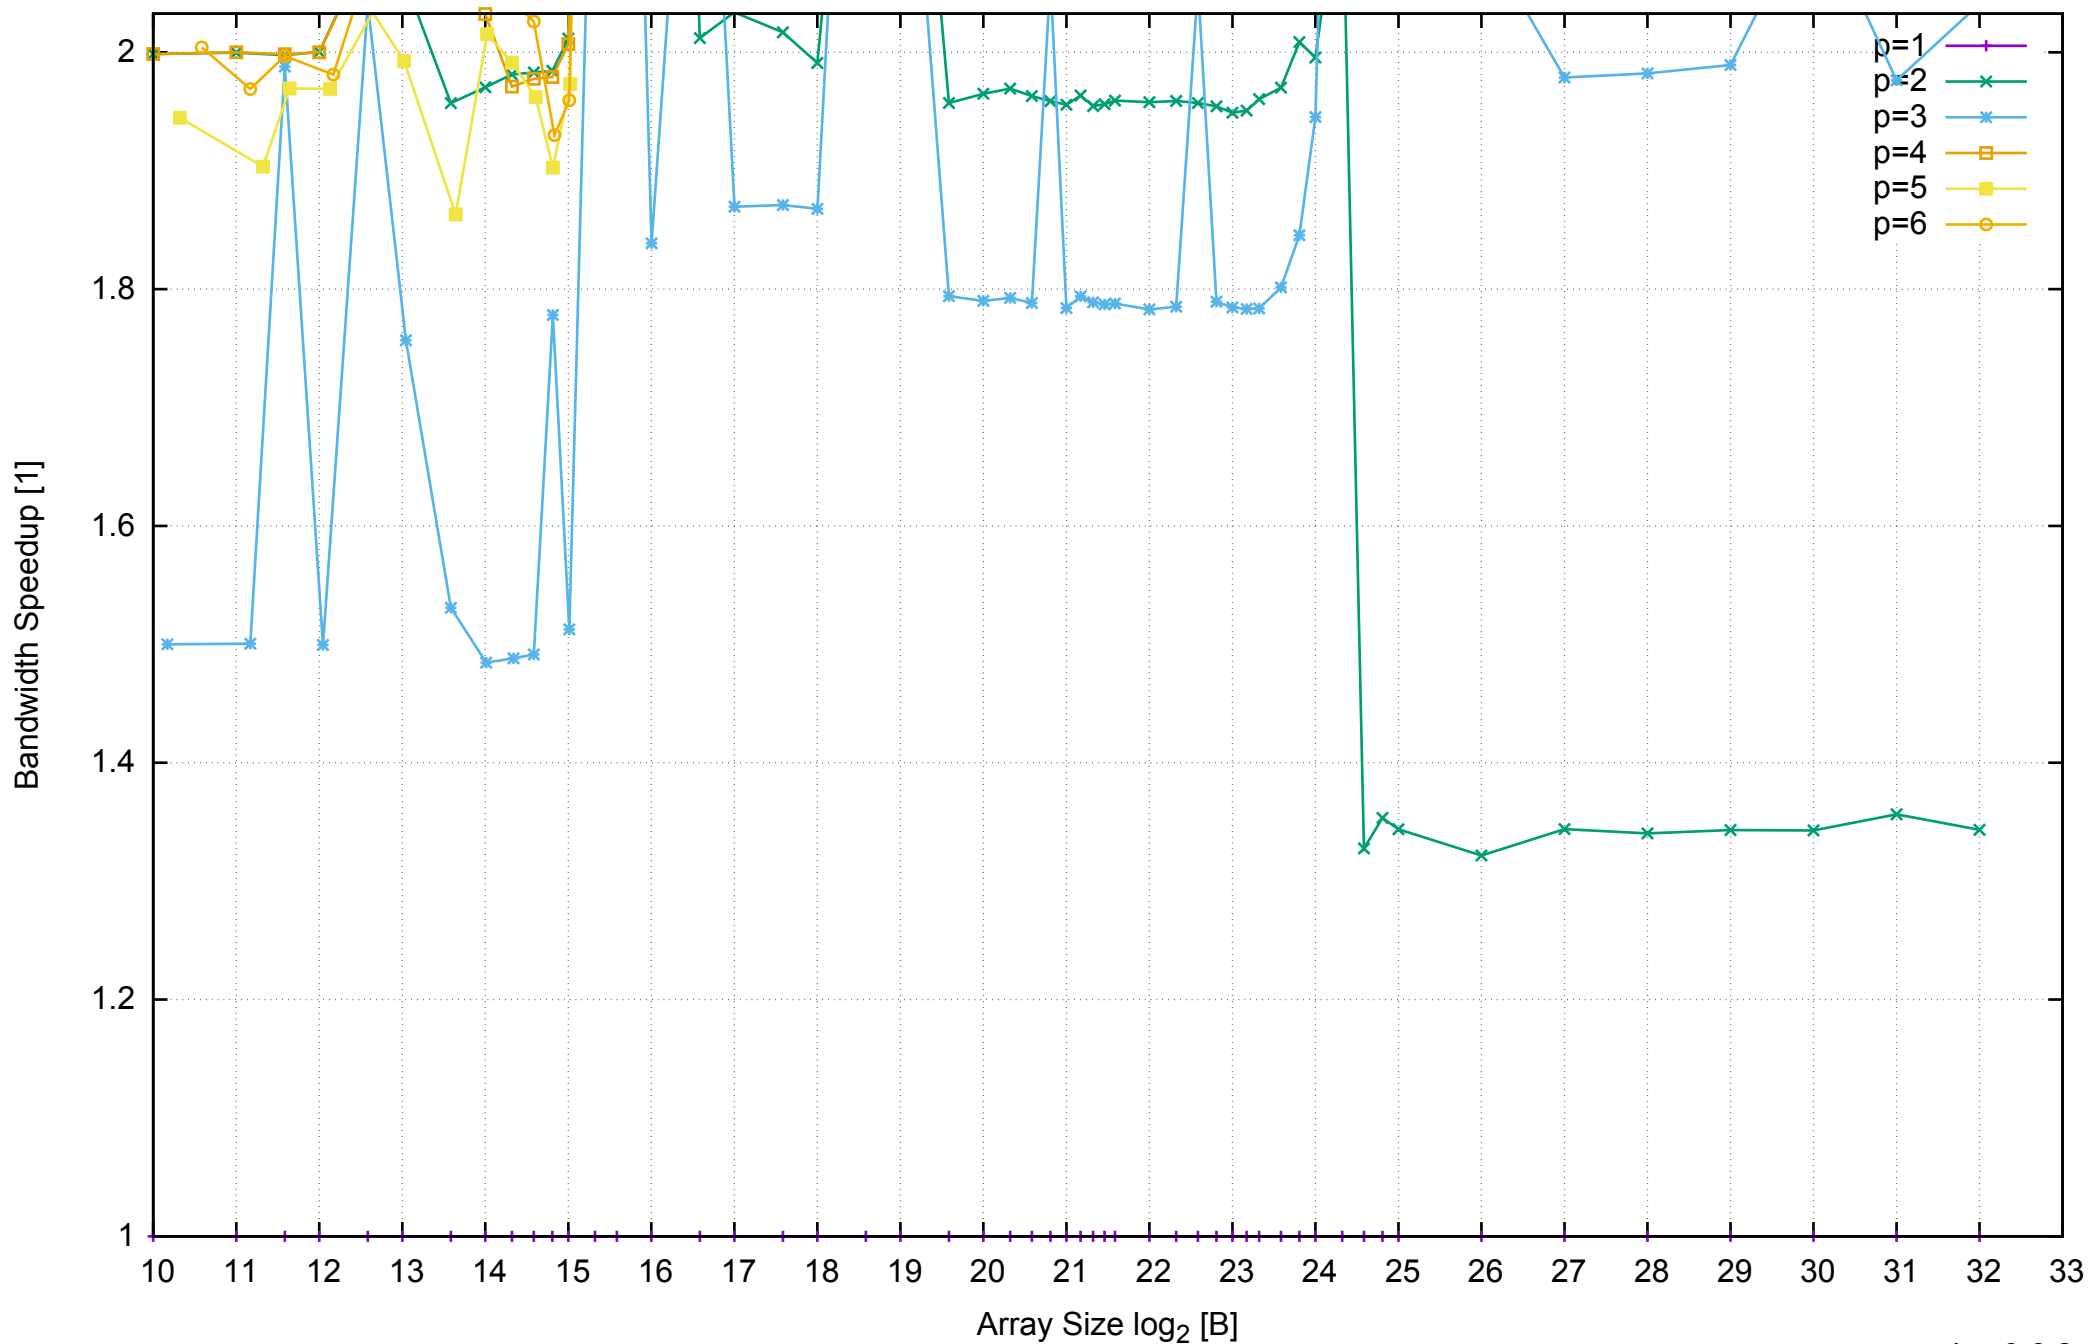

AWS c4.xlarge - Intel Xeon E5-2666 v3 2.90 GHz 7.5GB - Parallel Memory Bandwidth - ScanWrite64IndexSimpleLoop