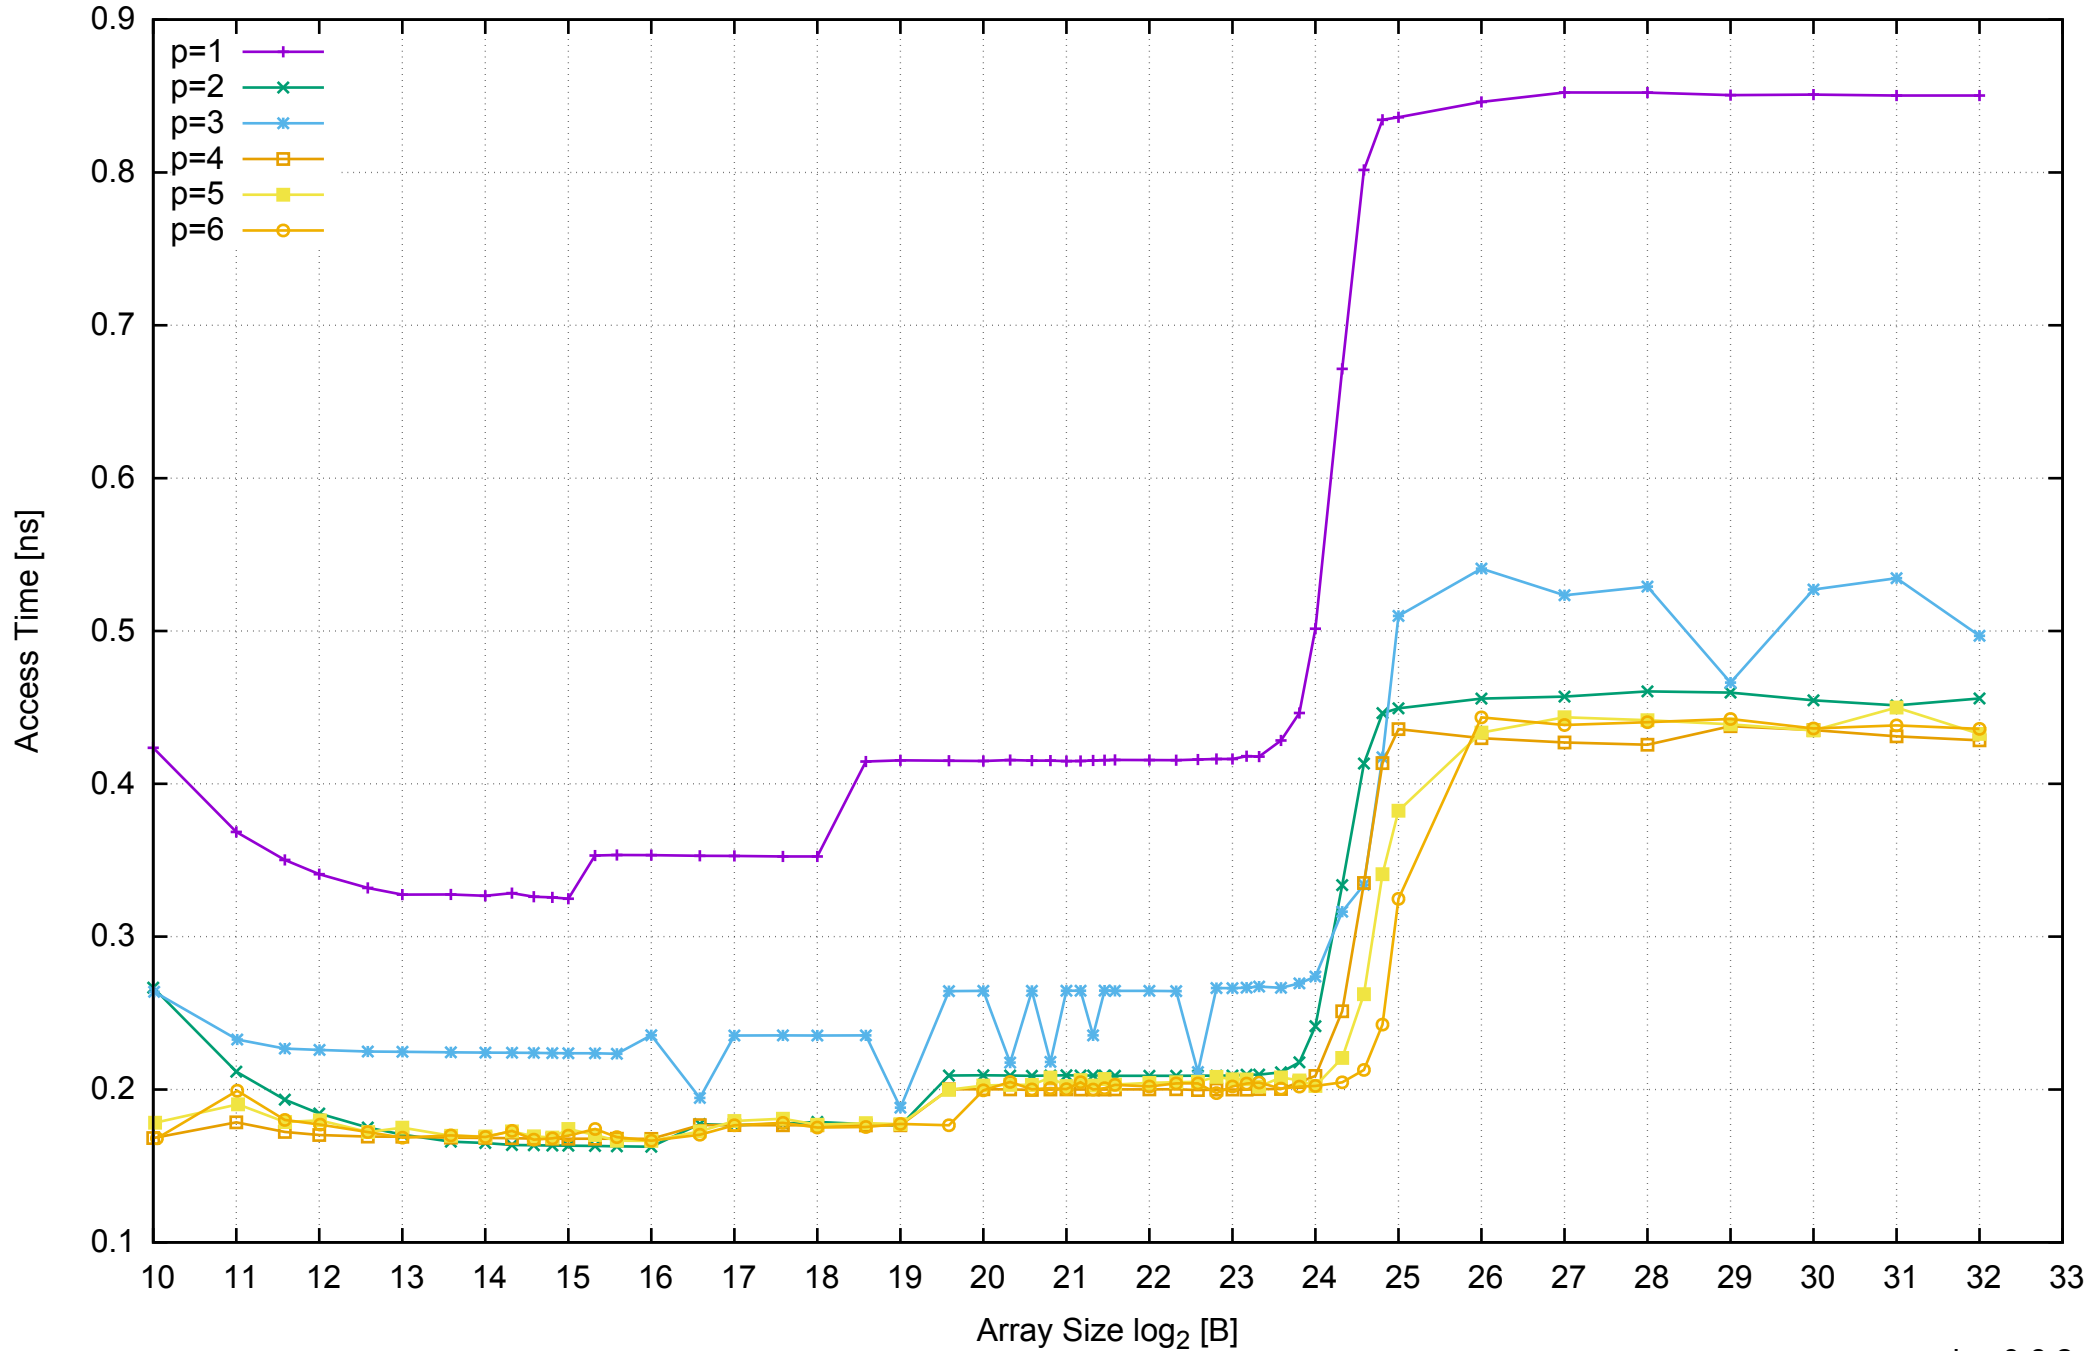

AWS c4.xlarge - Intel Xeon E5-2666 v3 2.90 GHz 7.5GB - Speedup of Parallel Memory Bandwidth - ScanWrite64IndexSimpleLoop

AWS c4.xlarge - Intel Xeon E5-2666 v3 2.90 GHz 7.5GB - Parallel Memory Access Time - ScanWrite64IndexSimpleLoop