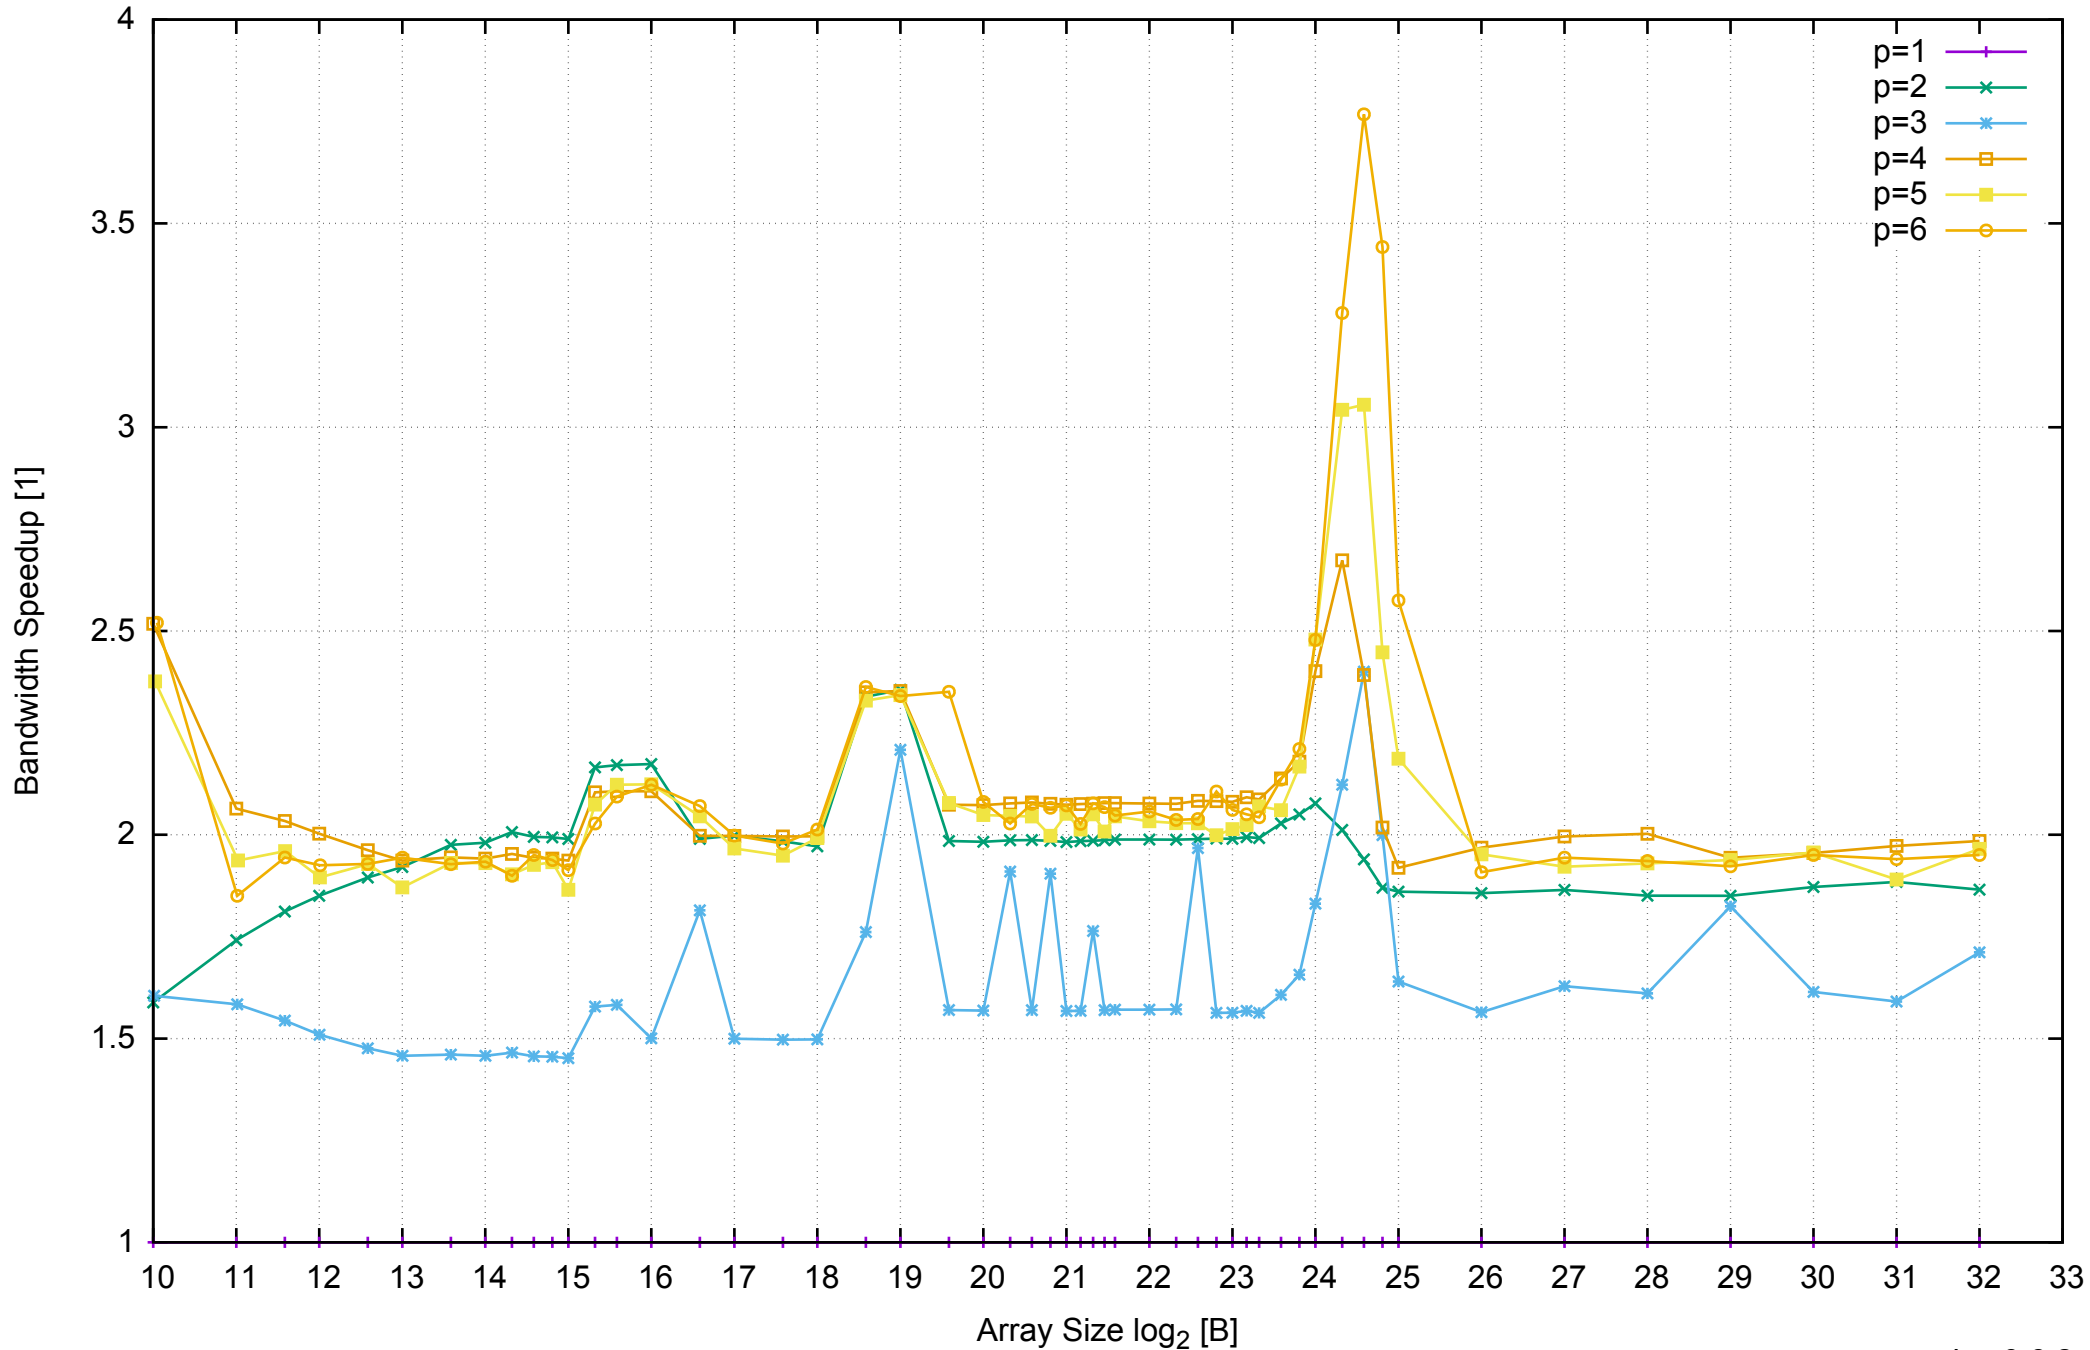

AWS c4.xlarge - Intel Xeon E5-2666 v3 2.90 GHz 7.5GB - Speedup of Parallel Memory Bandwidth - ScanWrite64IndexSimpleLoop