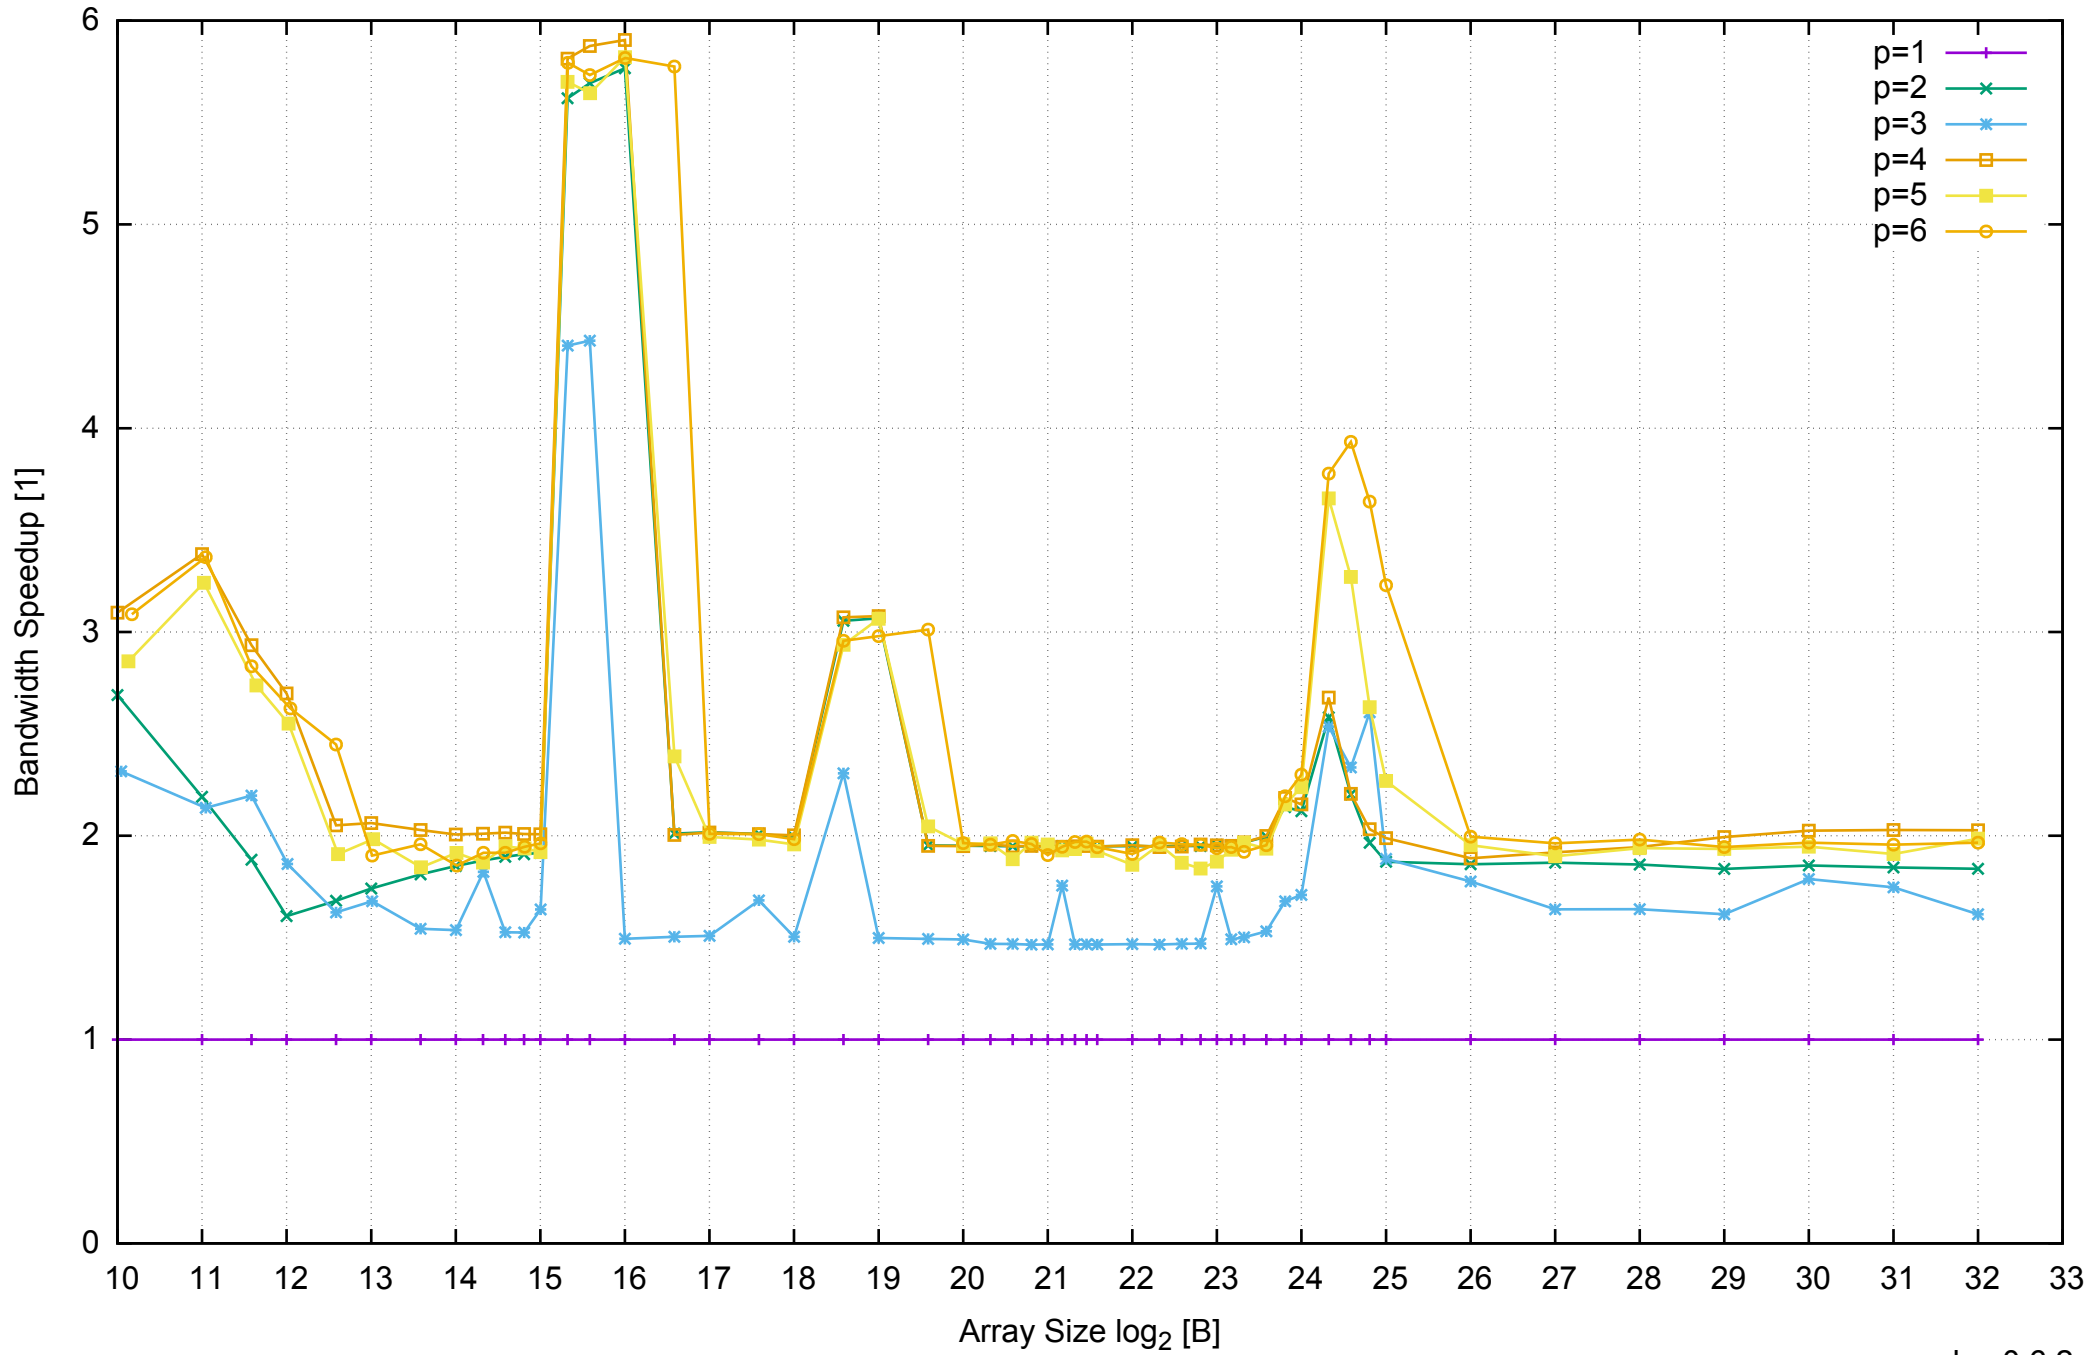

AWS c4.xlarge - Intel Xeon E5-2666 v3 2.90 GHz 7.5GB - Speedup of Parallel Memory Bandwidth - ScanWrite256PtrSimpleLoop