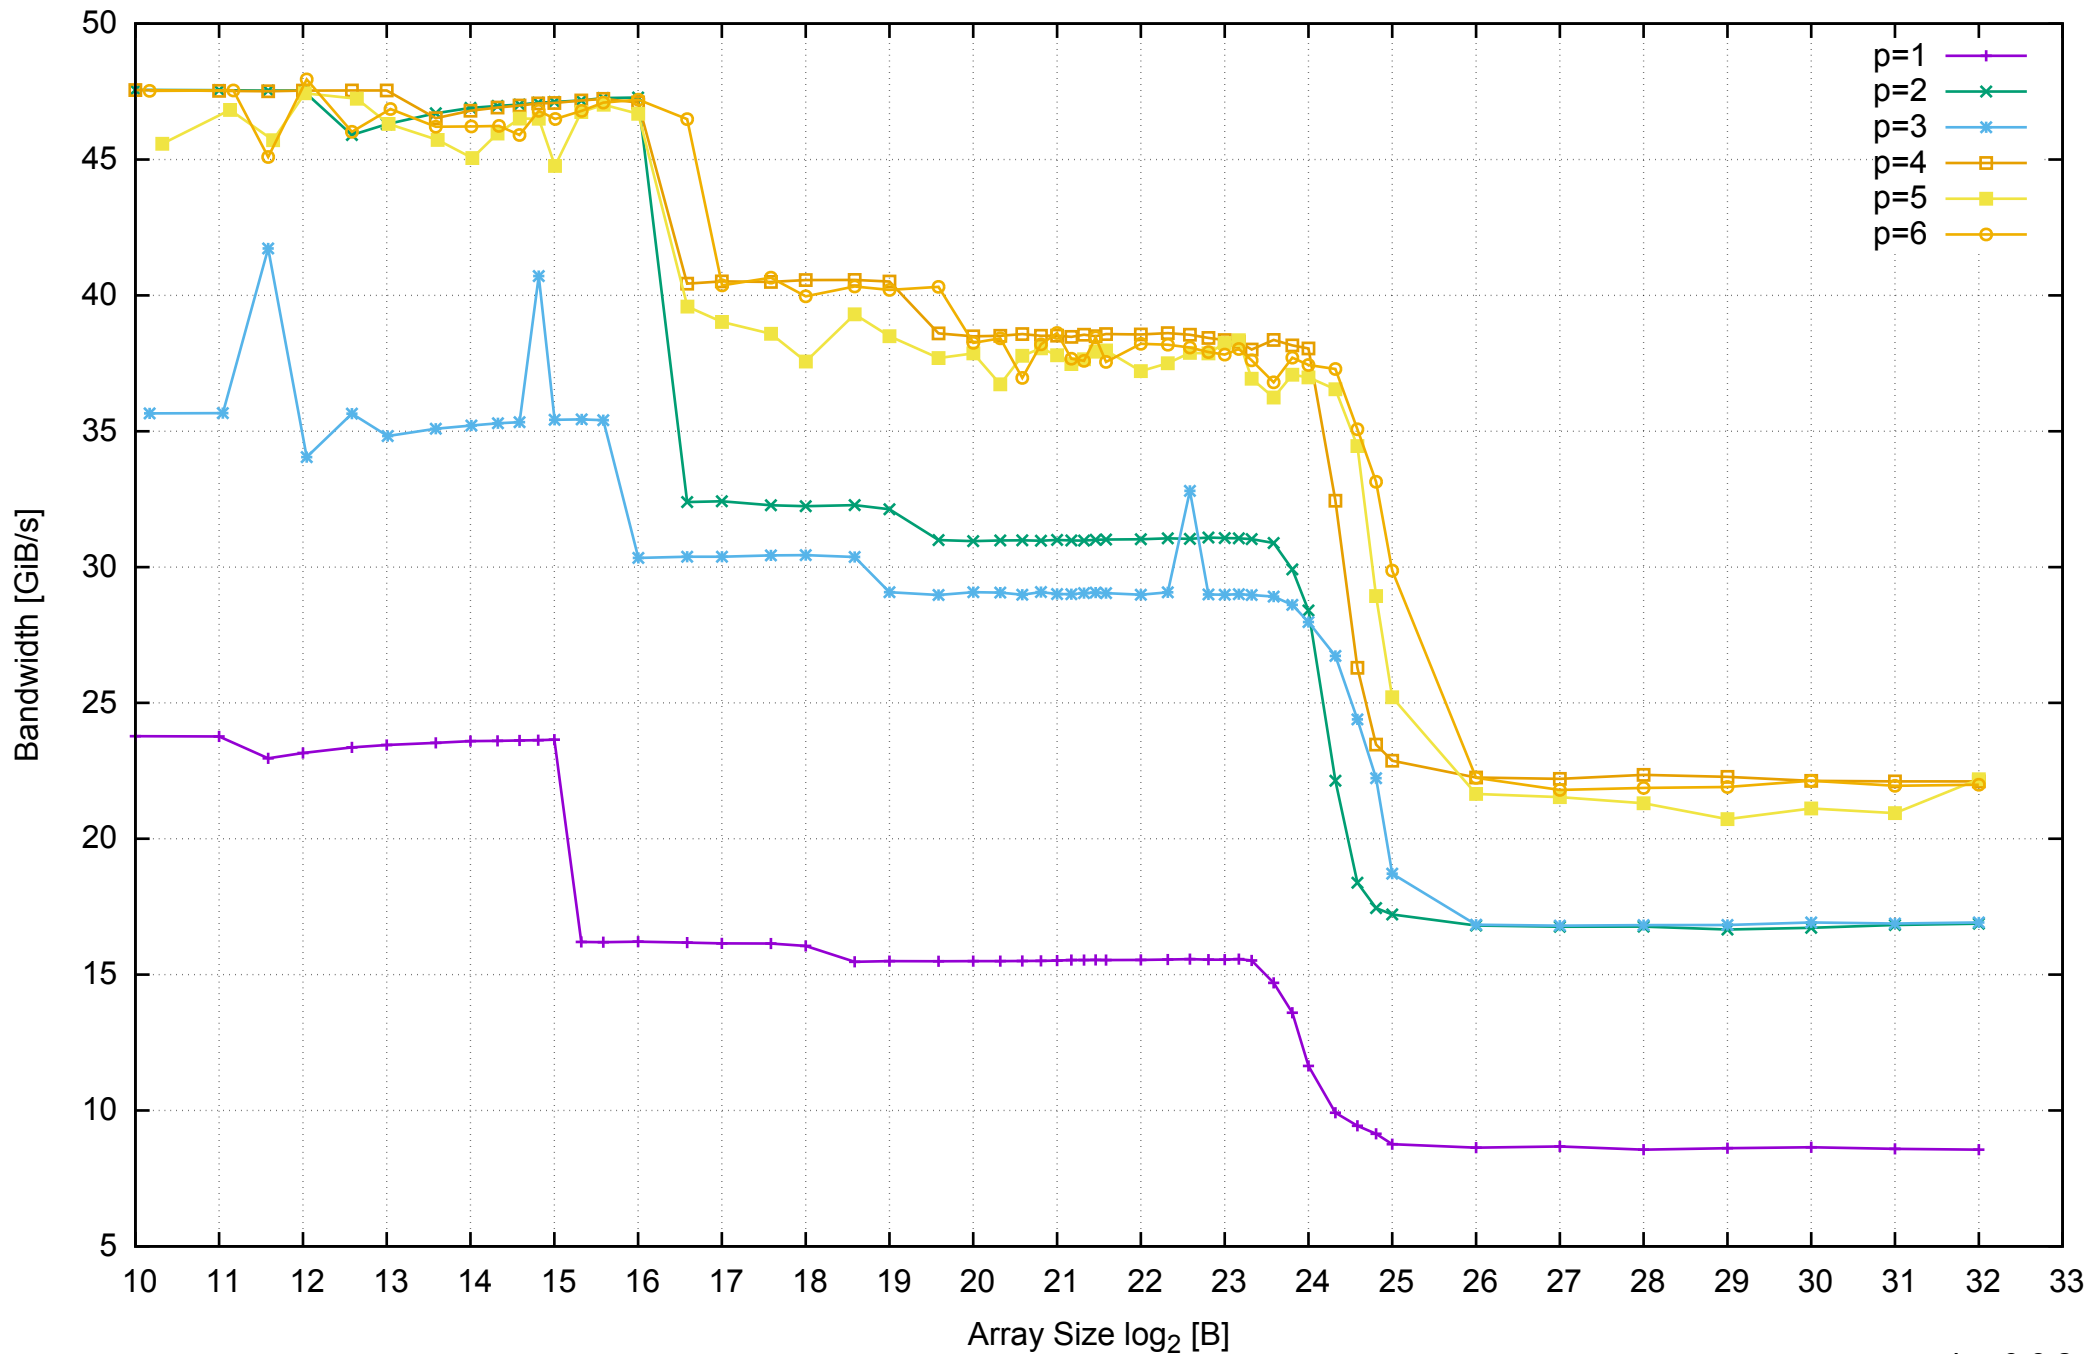

AWS c4.xlarge - Intel Xeon E5-2666 v3 2.90 GHz 7.5GB - Parallel Memory Access Time - ScanRead32PtrUnrollLoop

AWS c4.xlarge - Intel Xeon E5-2666 v3 2.90 GHz 7.5GB - Parallel Memory Bandwidth - ScanRead32PtrUnrollLoop