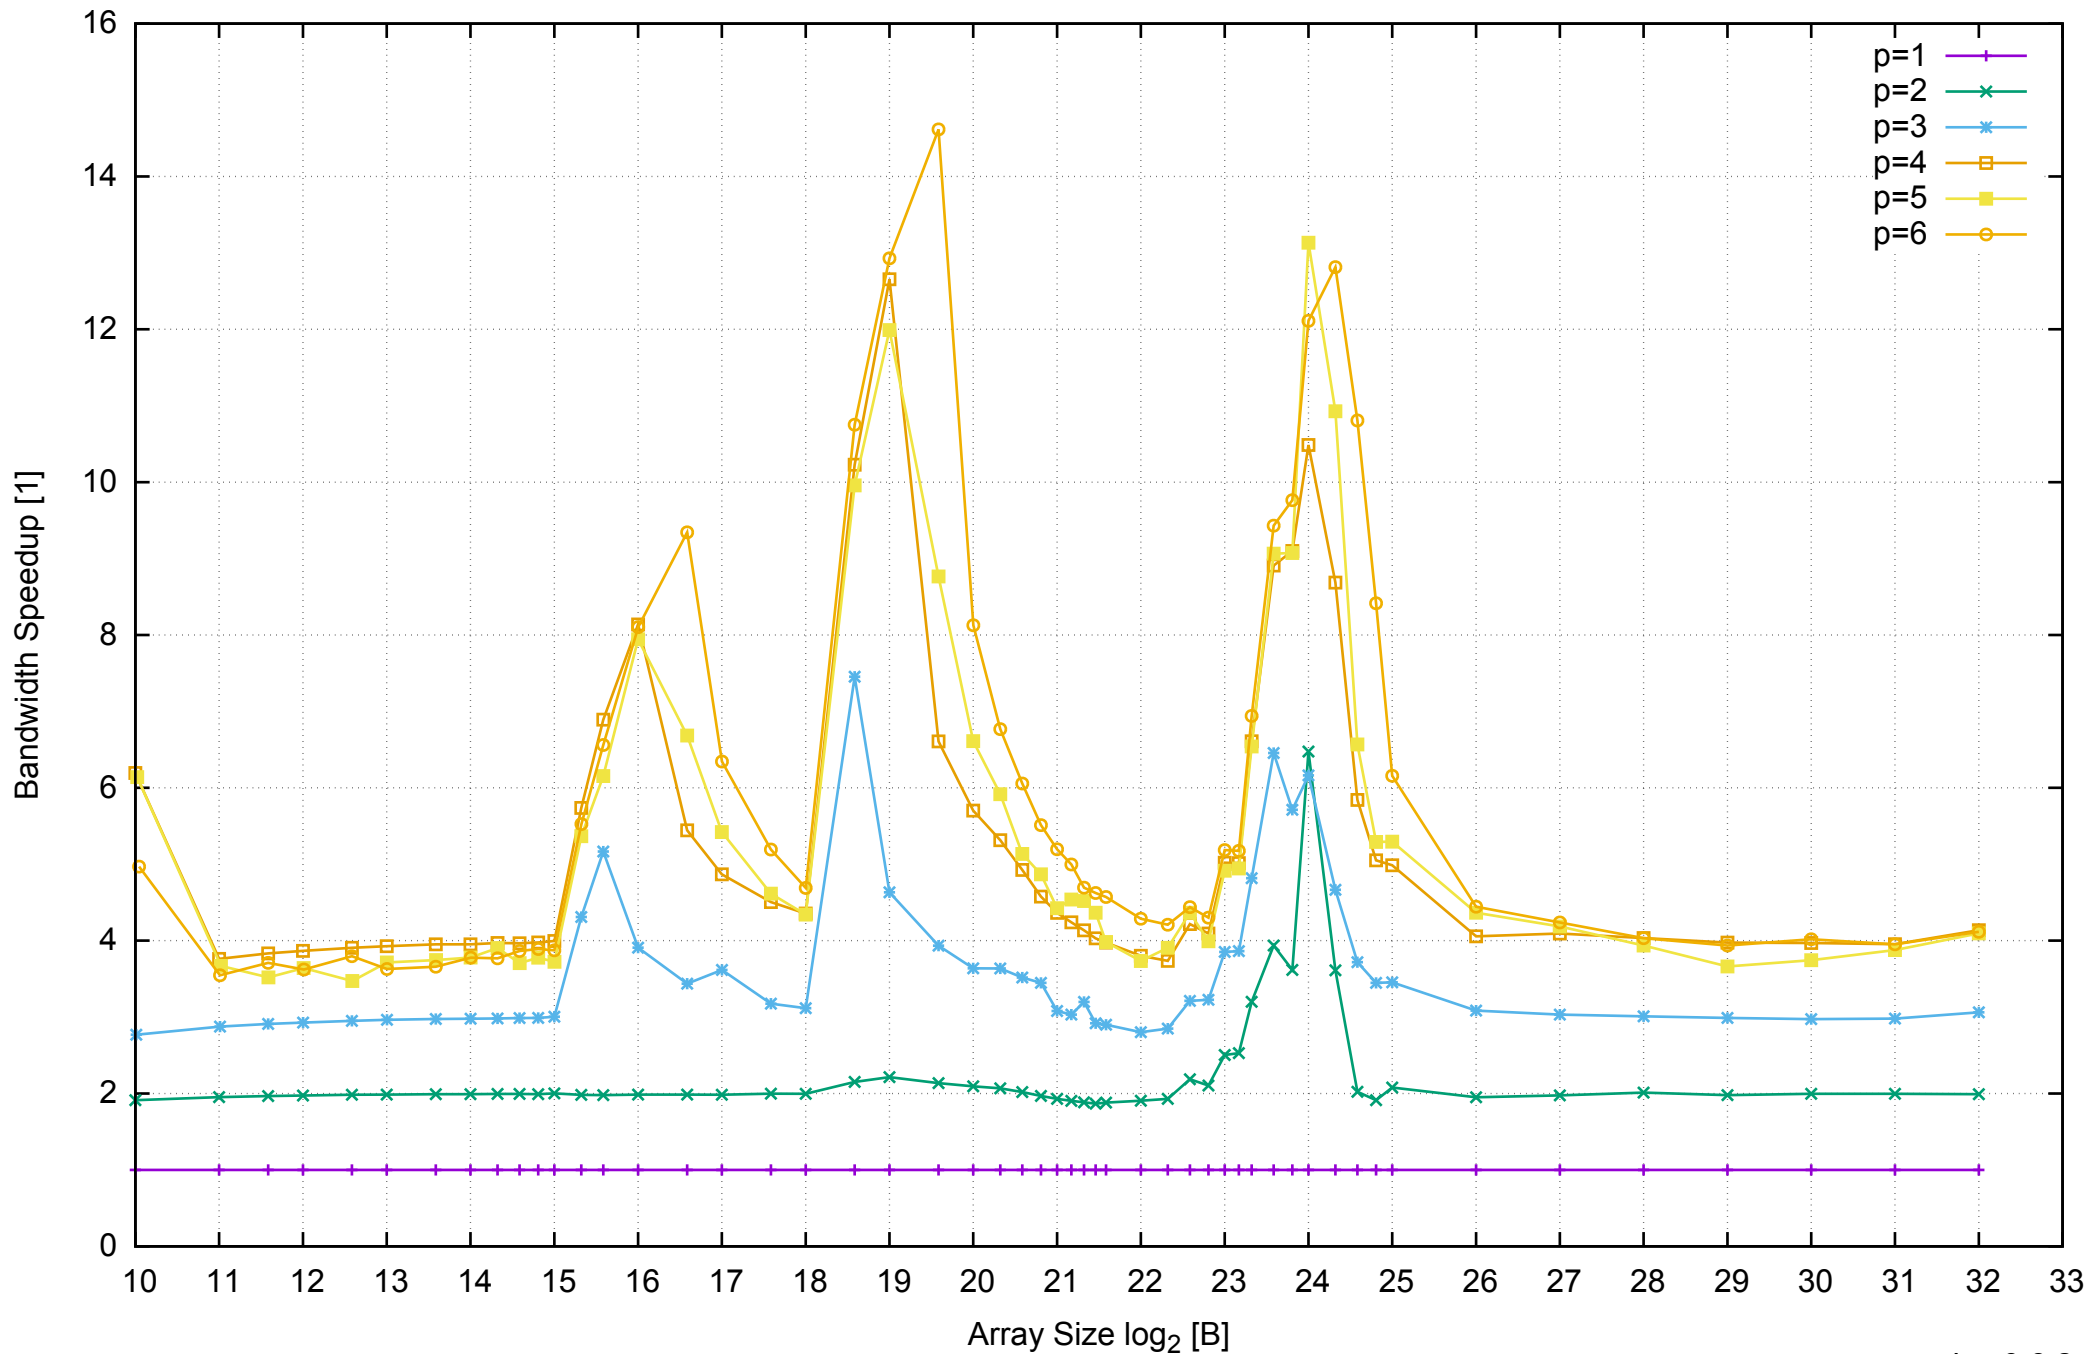

AWS c4.xlarge - Intel Xeon E5-2666 v3 2.90 GHz 7.5GB - Speedup of Parallel Memory Bandwidth (enlarged) - PermRead64SimpleLoop

AWS c4.xlarge - Intel Xeon E5-2666 v3 2.90 GHz 7.5GB - Speedup of Parallel Memory Bandwidth - PermRead64SimpleLoop