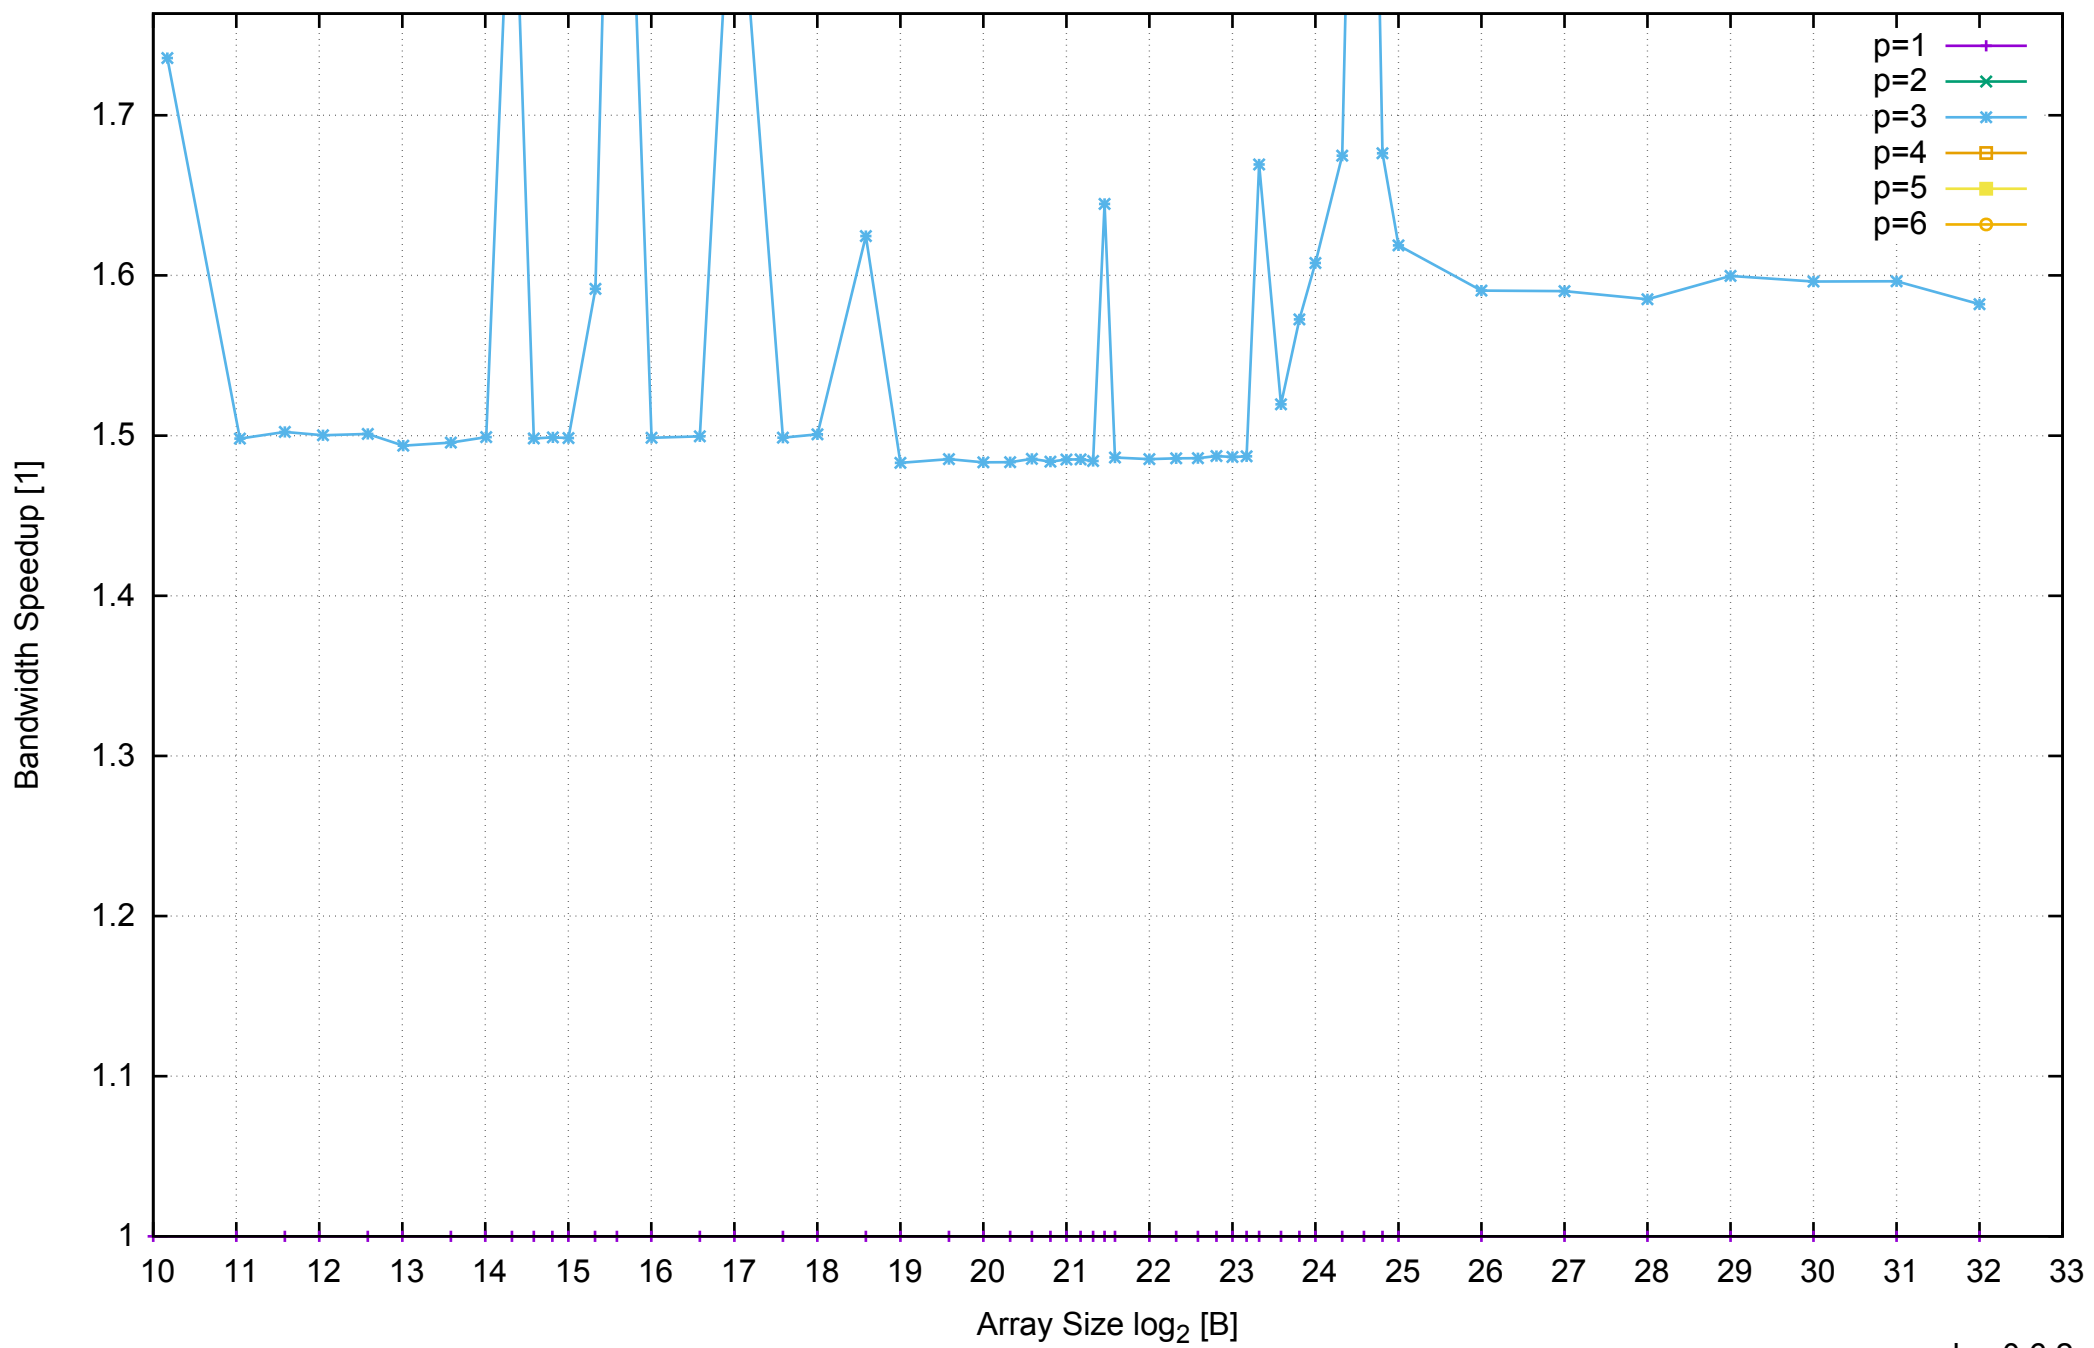

AWS c4.xlarge - Intel Xeon E5-2666 v3 2.90 GHz 7.5GB - Parallel Memory Bandwidth - ScanRead32PtrSimpleLoop