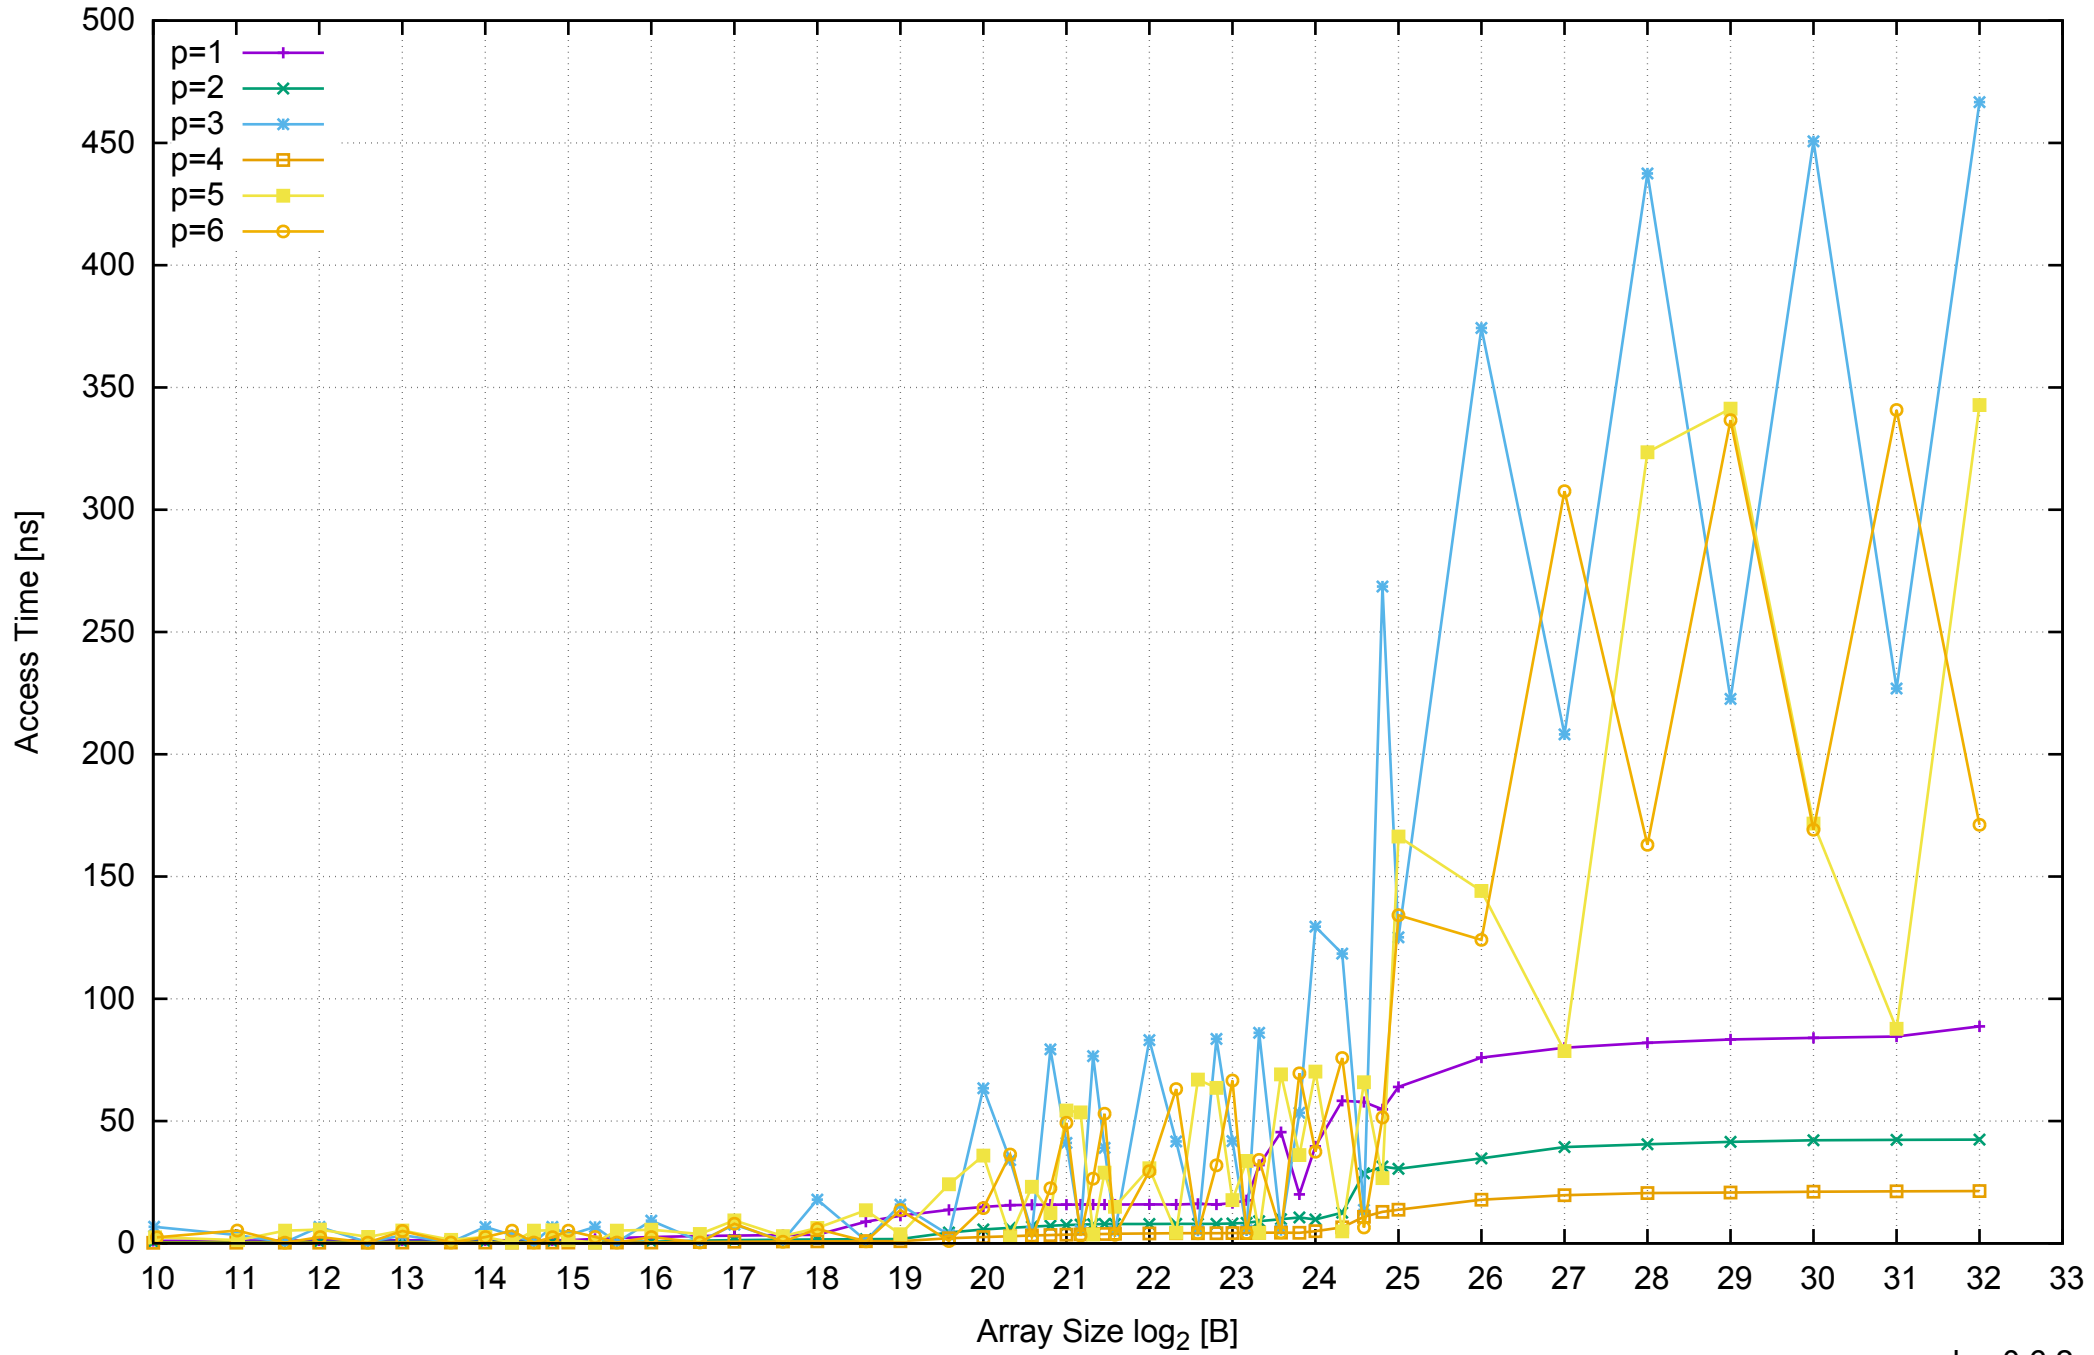

AWS c4.xlarge - Intel Xeon E5-2666 v3 2.90 GHz 7.5GB - Speedup of Parallel Memory Bandwidth - PermRead64UnrollLoop

AWS c4.xlarge - Intel Xeon E5-2666 v3 2.90 GHz 7.5GB - Parallel Memory Access Time - PermRead64UnrollLoop