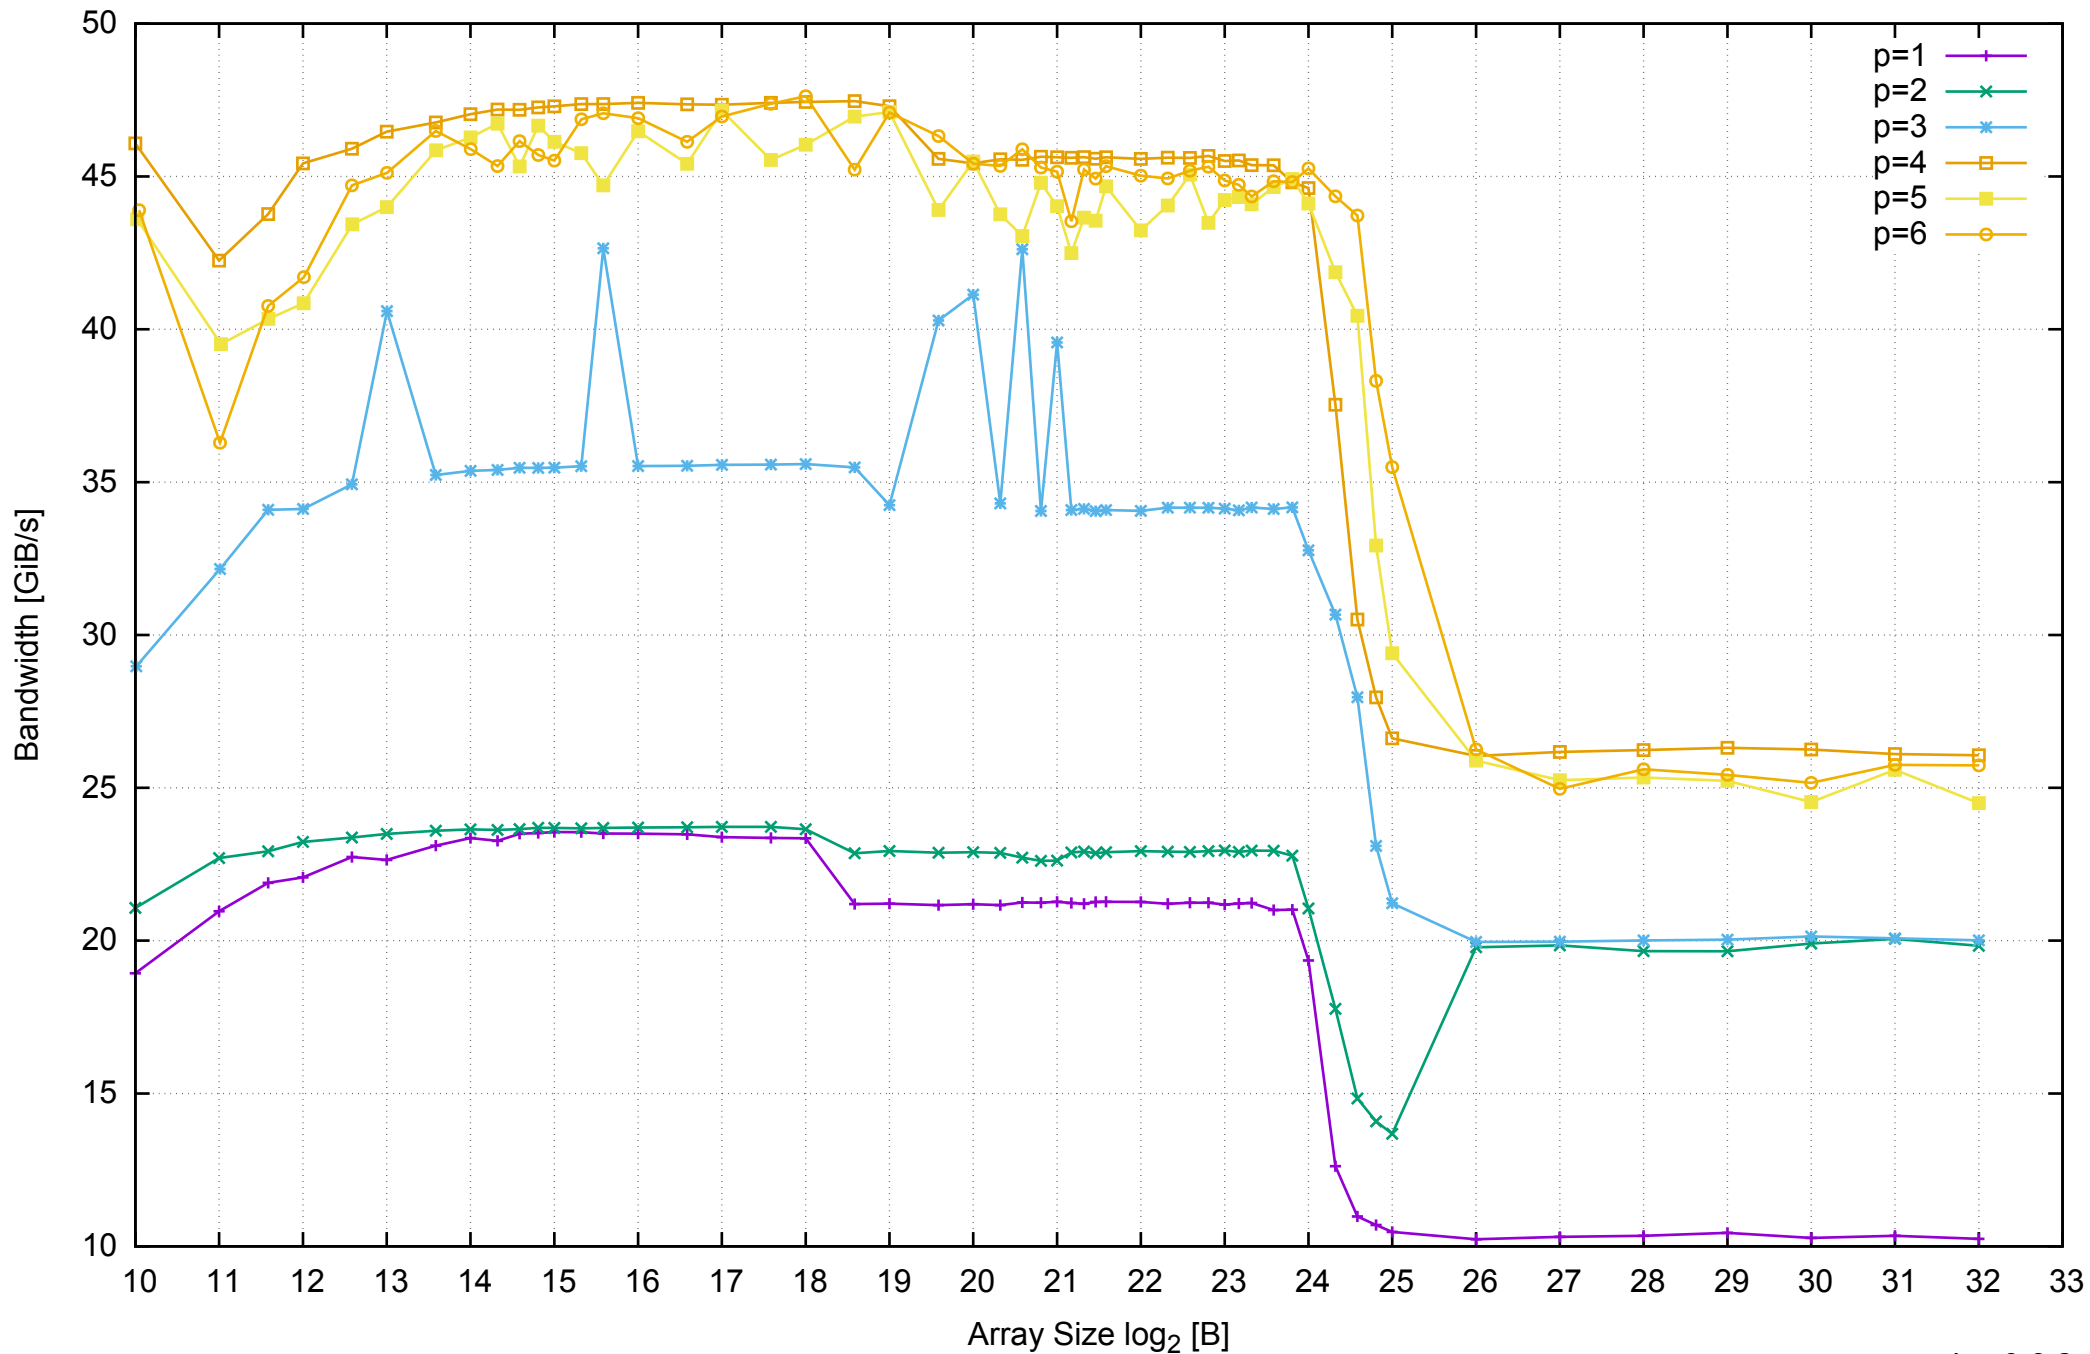

AWS c4.xlarge - Intel Xeon E5-2666 v3 2.90 GHz 7.5GB - Parallel Memory Access Time - ScanRead64IndexSimpleLoop

AWS c4.xlarge - Intel Xeon E5-2666 v3 2.90 GHz 7.5GB - Parallel Memory Bandwidth - ScanRead64IndexSimpleLoop