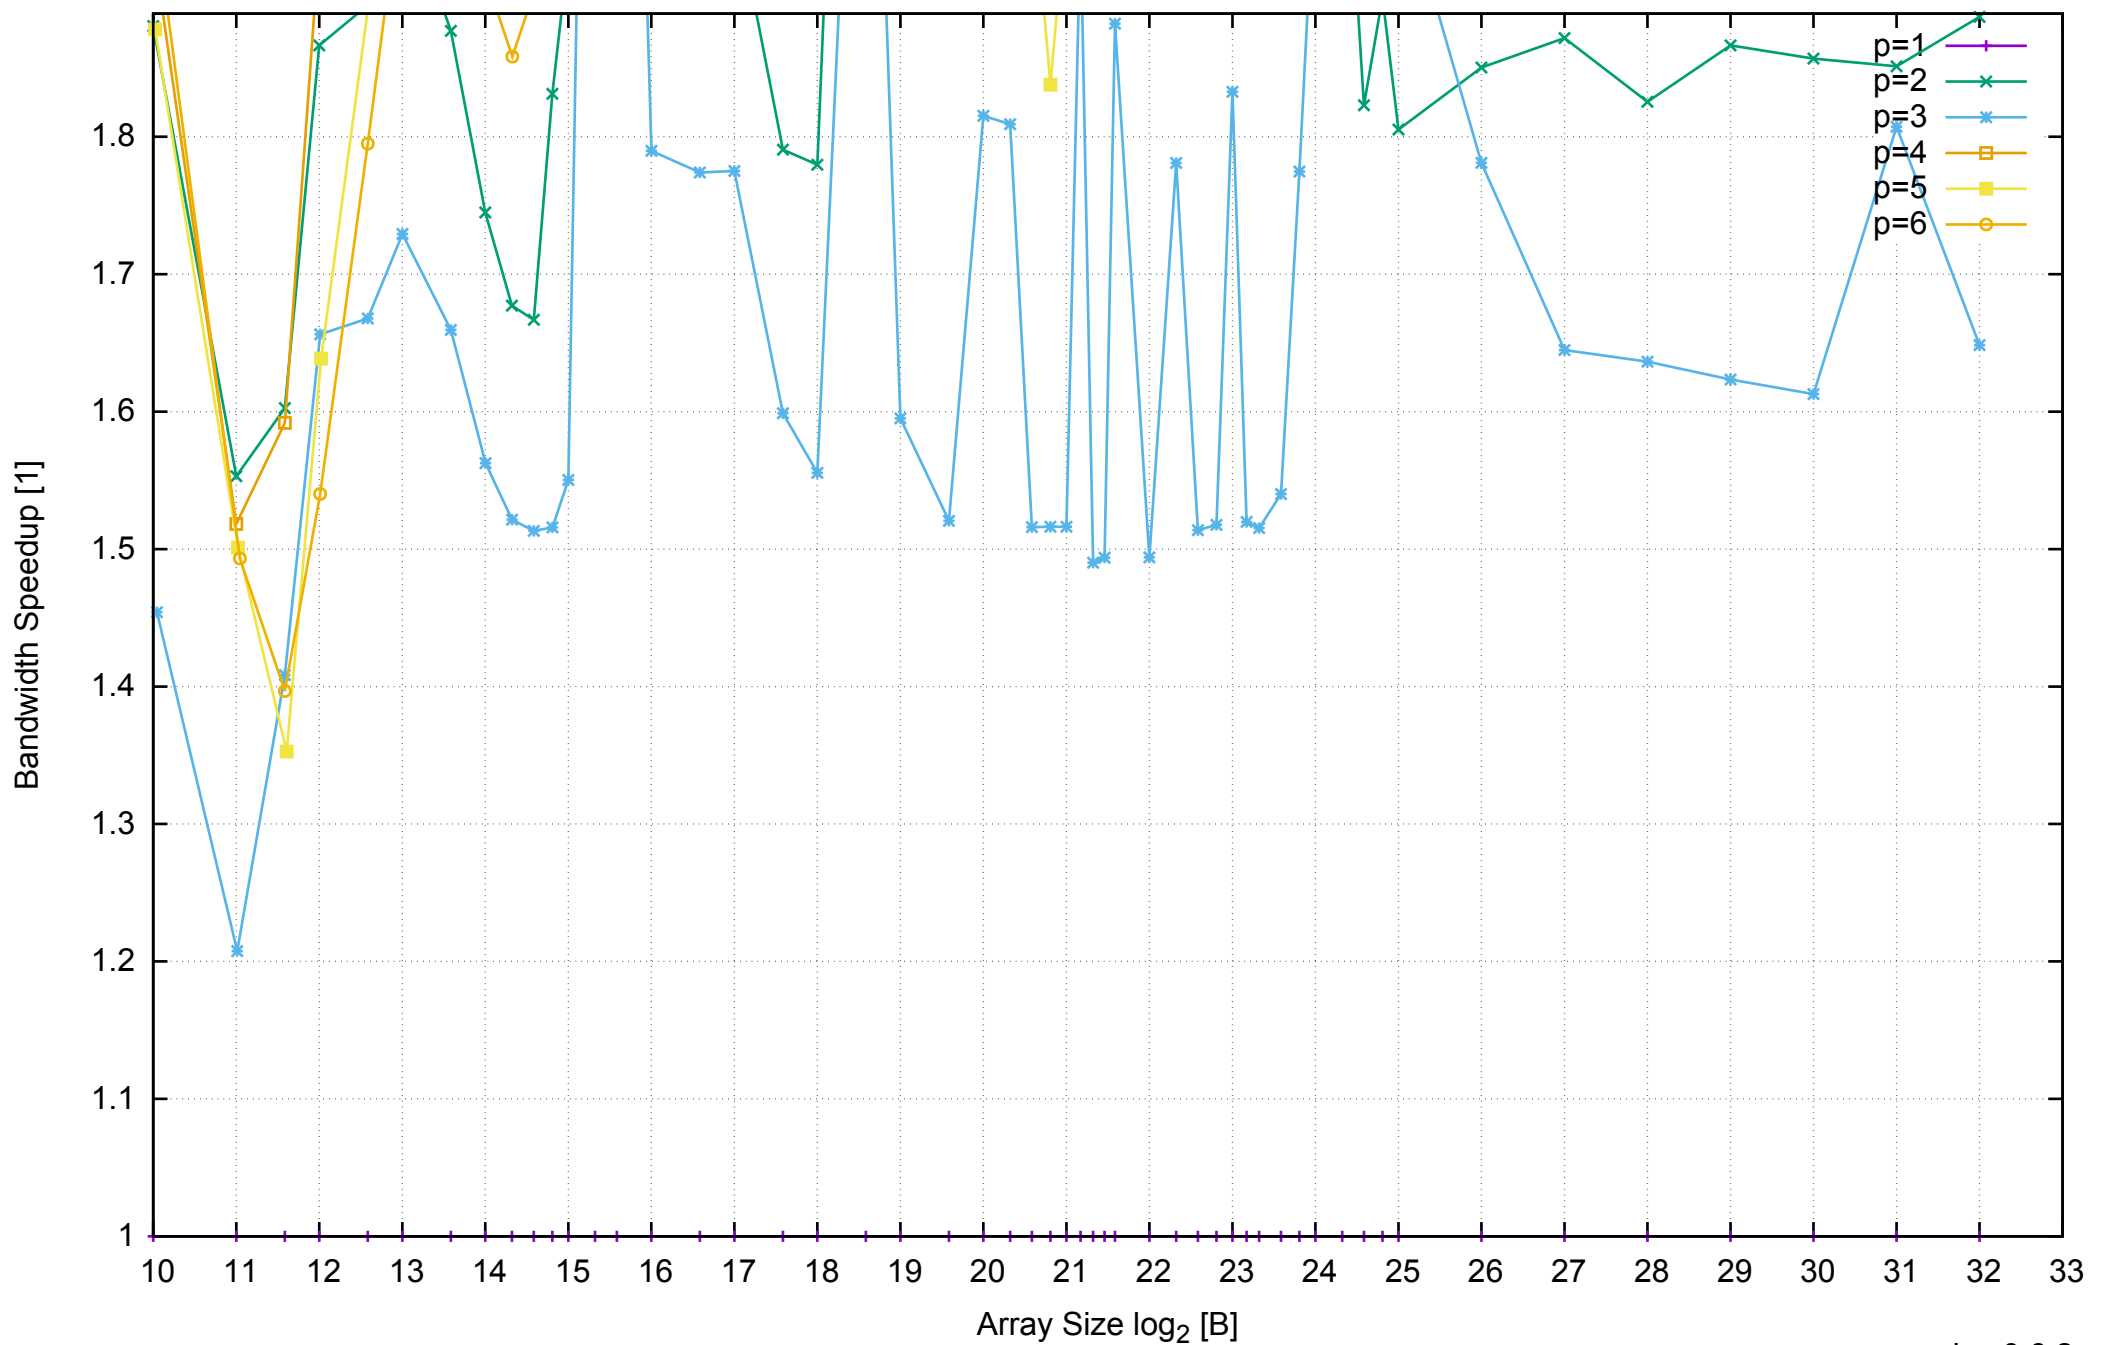

AWS c4.xlarge - Intel Xeon E5-2666 v3 2.90 GHz 7.5GB - Parallel Memory Bandwidth - ScanWrite128PtrUnrollLoop

AWS c4.xlarge - Intel Xeon E5-2666 v3 2.90 GHz 7.5GB - Speedup of Parallel Memory Bandwidth (enlarged) - ScanWrite128PtrSimpleLoop