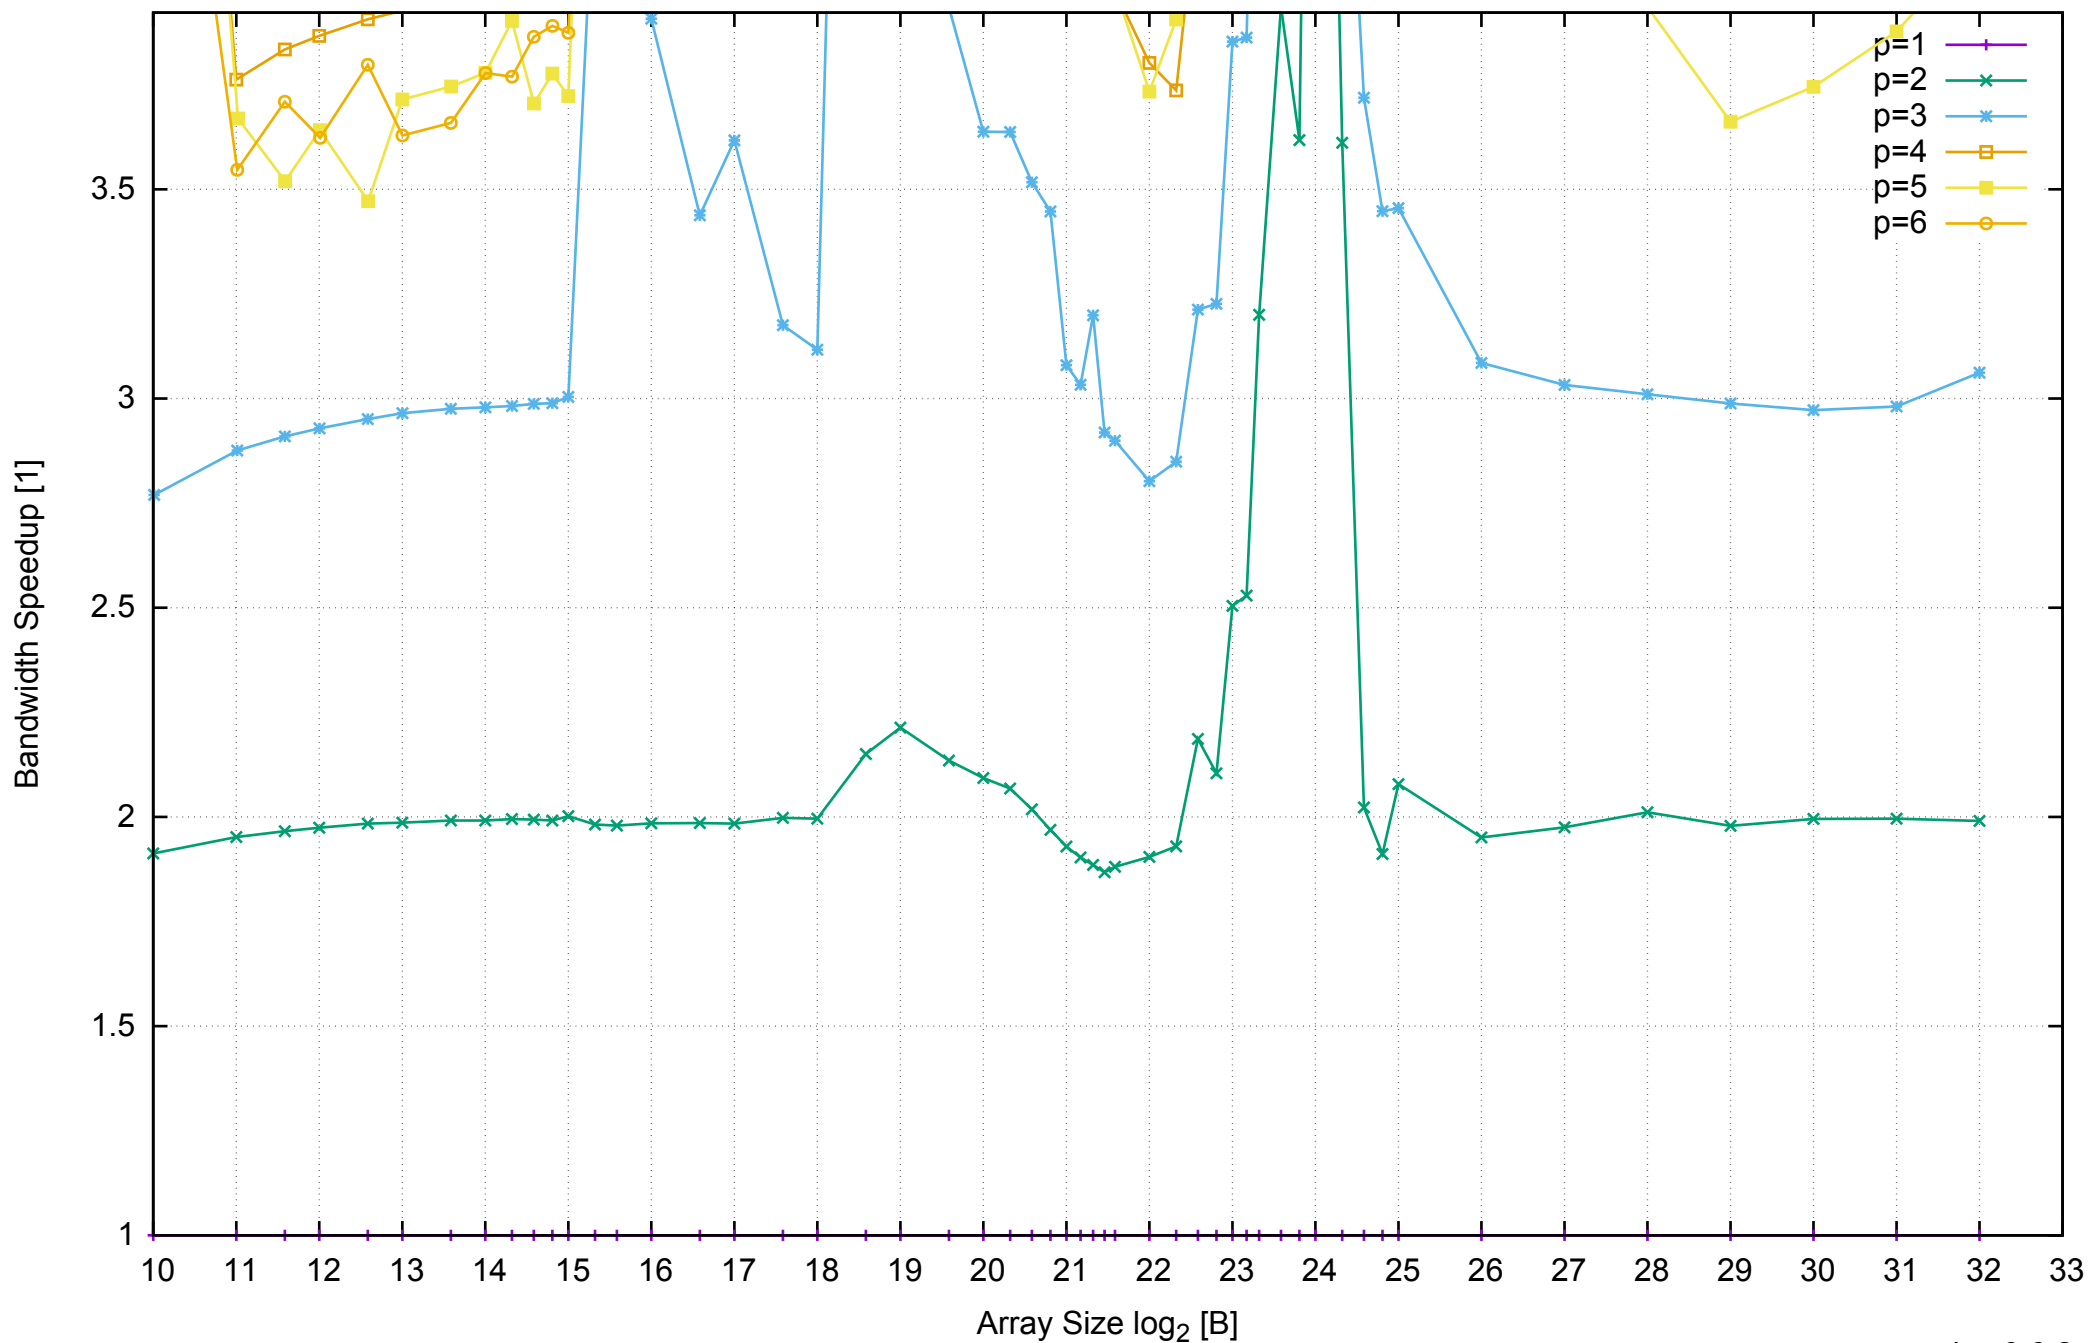

AWS c4.xlarge - Intel Xeon E5-2666 v3 2.90 GHz 7.5GB - Parallel Memory Bandwidth - PermRead64UnrollLoop

AWS c4.xlarge - Intel Xeon E5-2666 v3 2.90 GHz 7.5GB - Speedup of Parallel Memory Bandwidth (enlarged) - PermRead64SimpleLoop