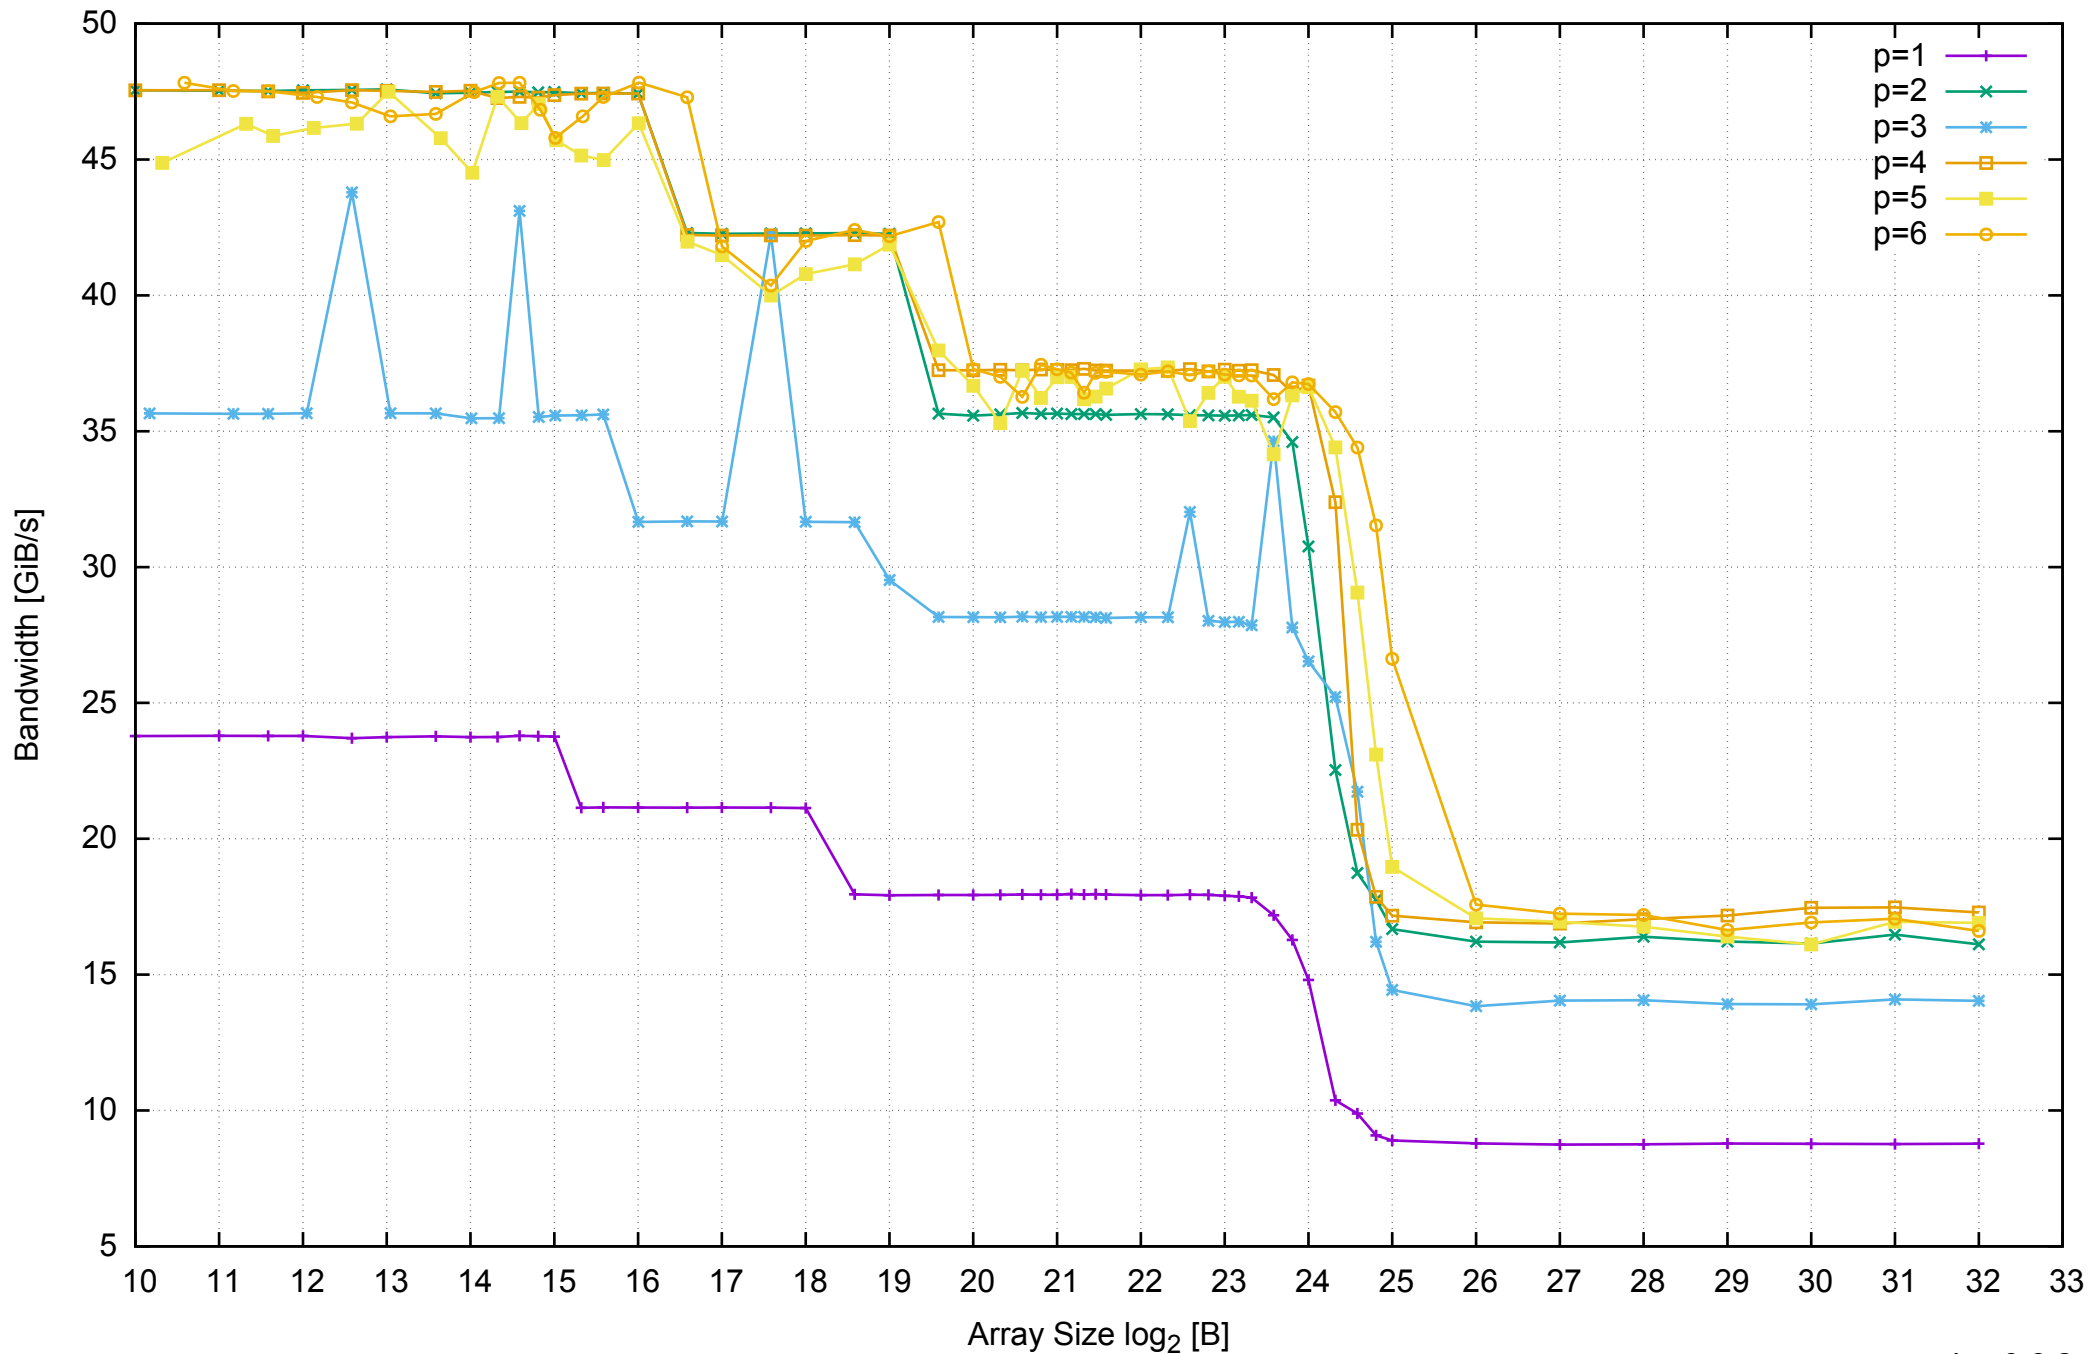

AWS c4.xlarge - Intel Xeon E5-2666 v3 2.90 GHz 7.5GB - Parallel Memory Access Time - ScanWrite64IndexUnrollLoop

AWS c4.xlarge - Intel Xeon E5-2666 v3 2.90 GHz 7.5GB - Parallel Memory Bandwidth - ScanWrite64IndexUnrollLoop