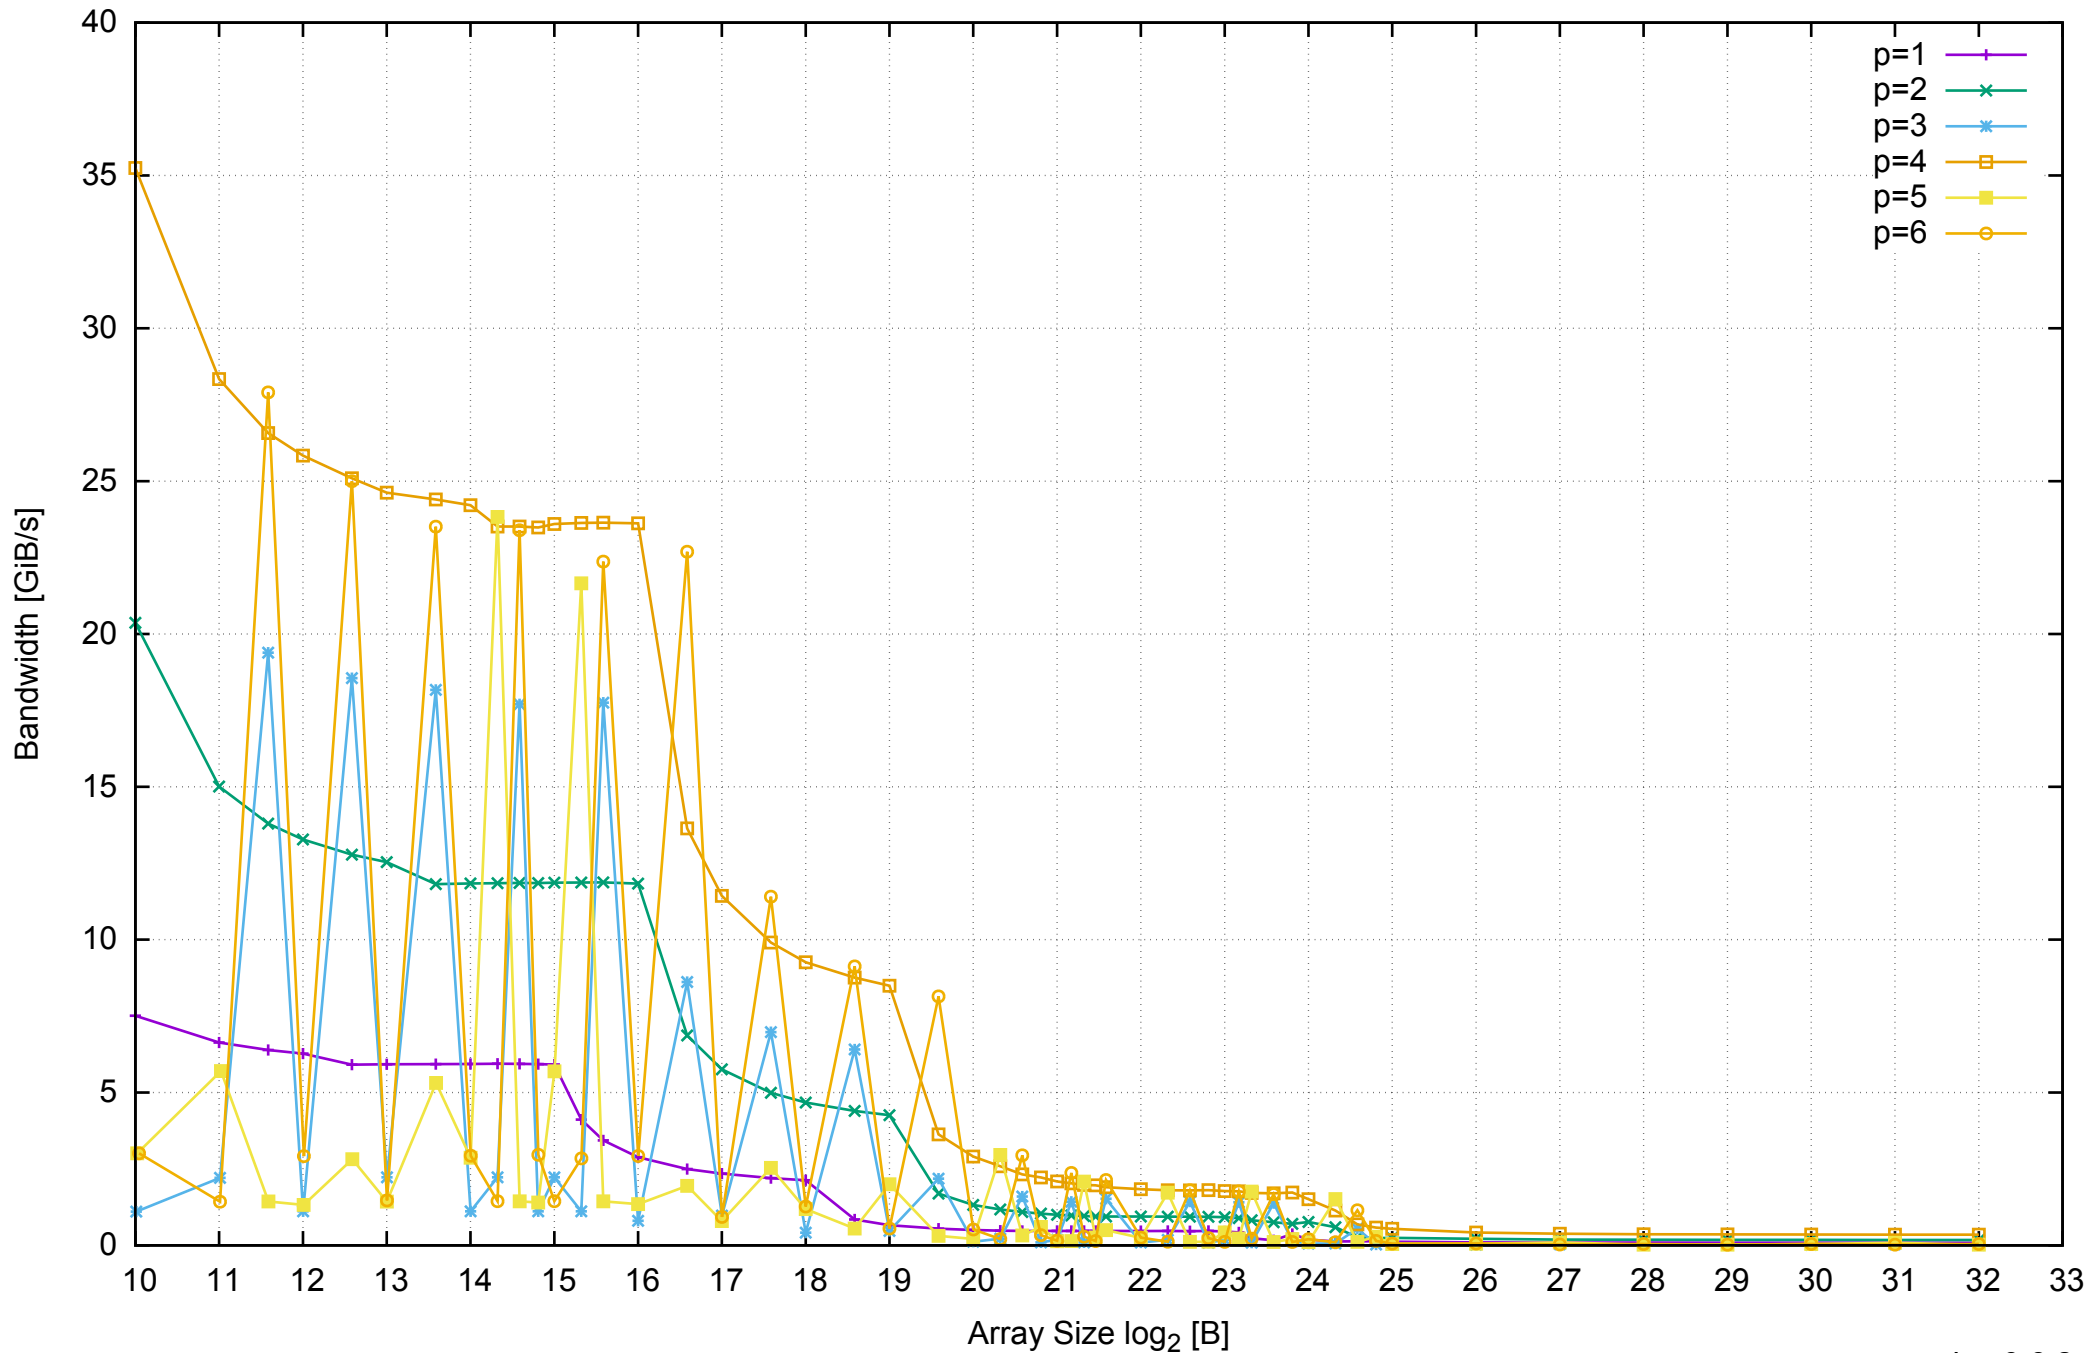

AWS c4.xlarge - Intel Xeon E5-2666 v3 2.90 GHz 7.5GB - Parallel Memory Access Time - PermRead64UnrollLoop

AWS c4.xlarge - Intel Xeon E5-2666 v3 2.90 GHz 7.5GB - Parallel Memory Bandwidth - PermRead64UnrollLoop