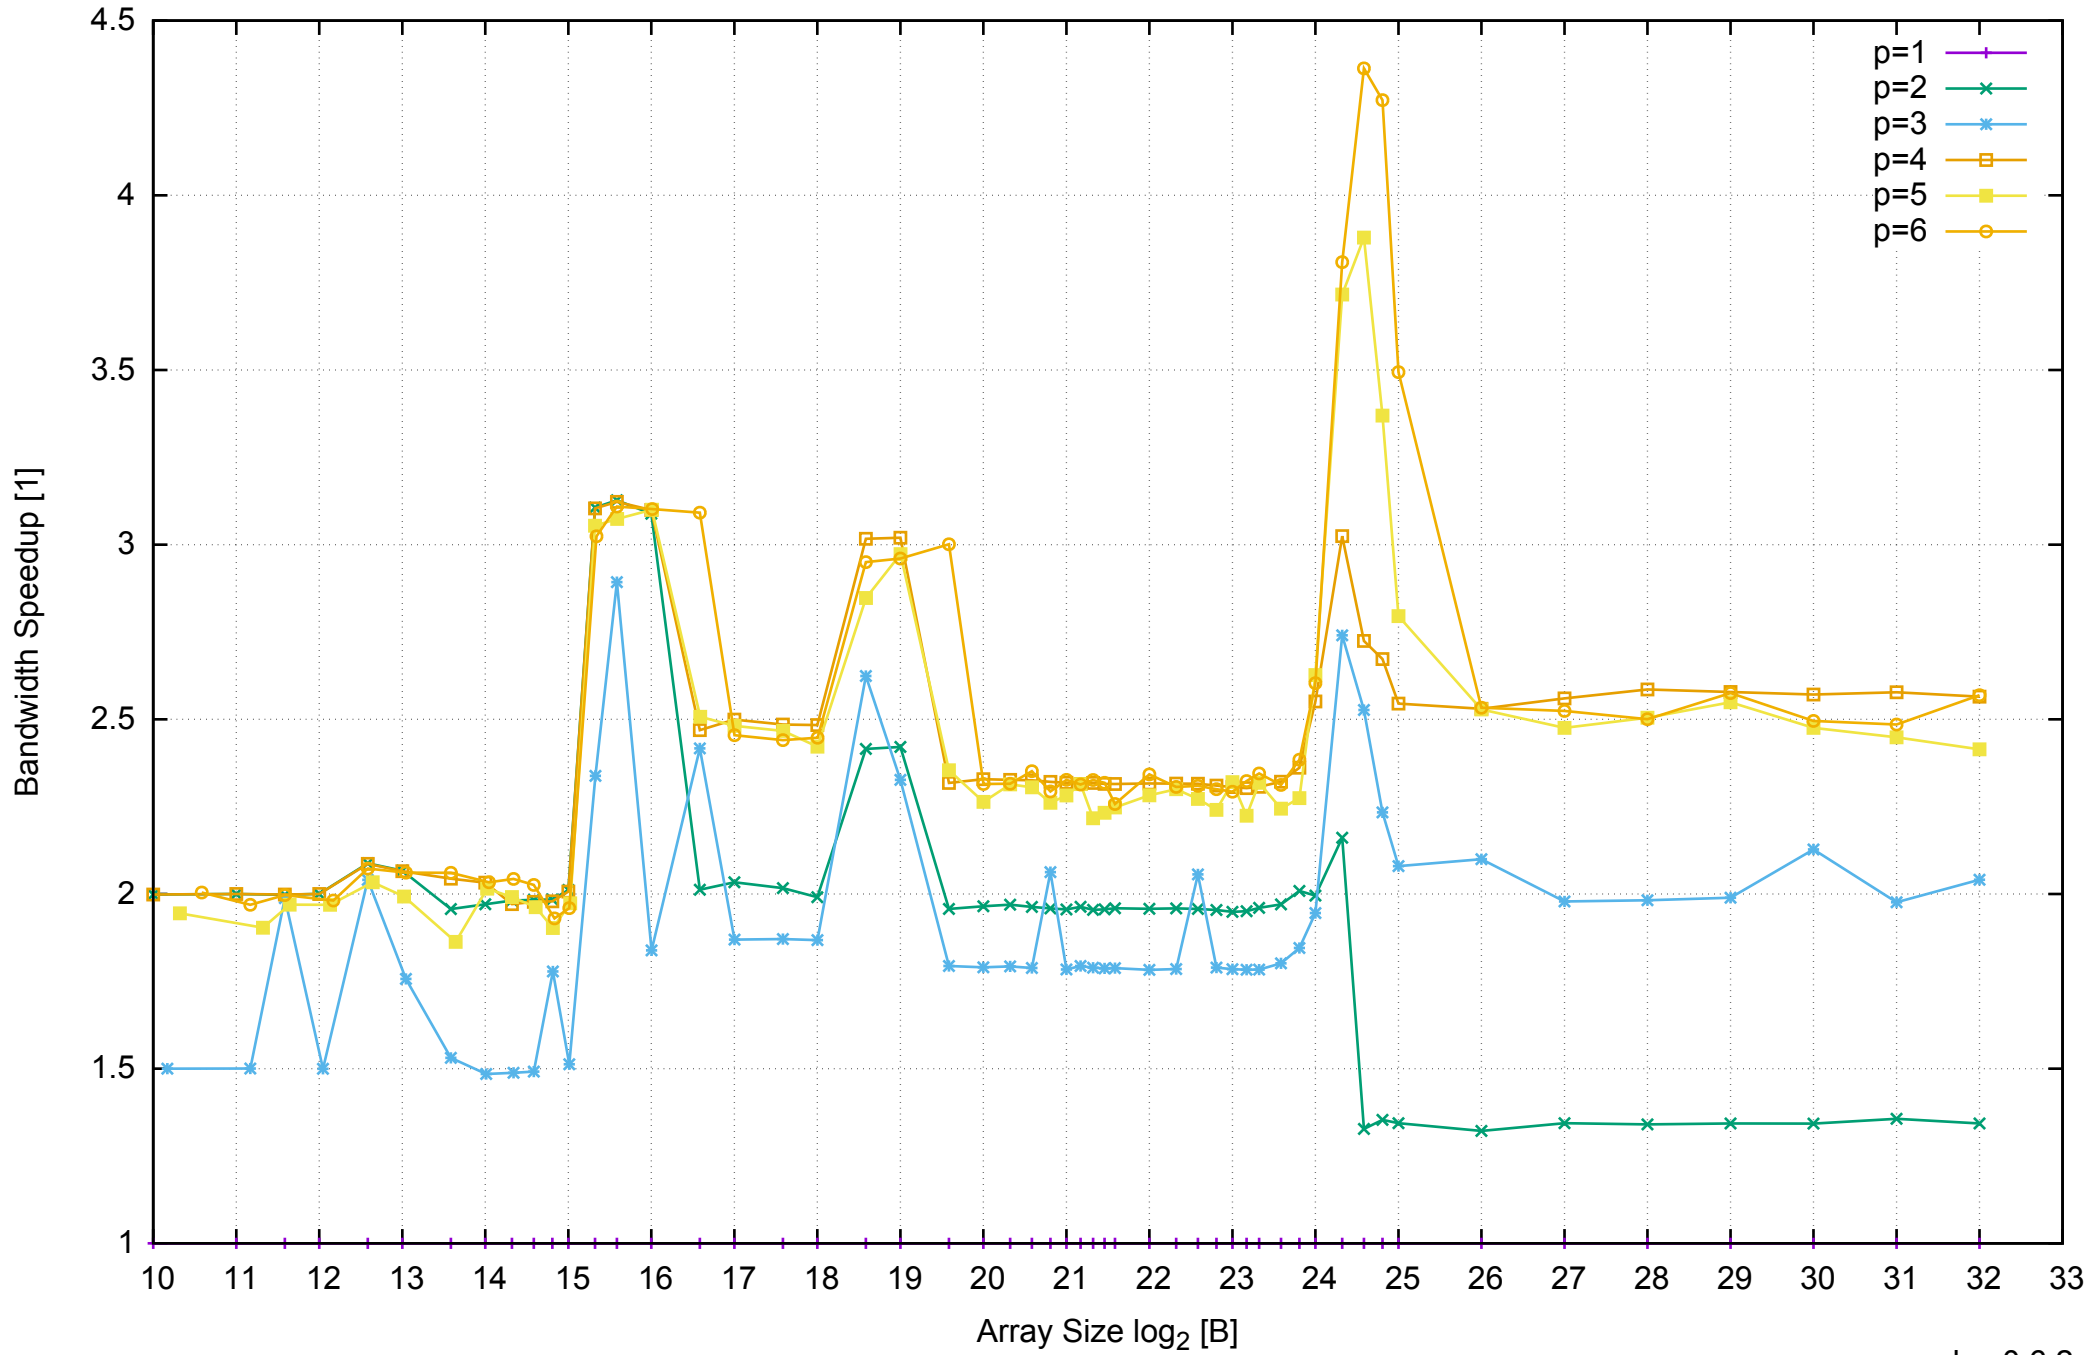

AWS c4.xlarge - Intel Xeon E5-2666 v3 2.90 GHz 7.5GB - Speedup of Parallel Memory Bandwidth - ScanRead64PtrUnrollLoop