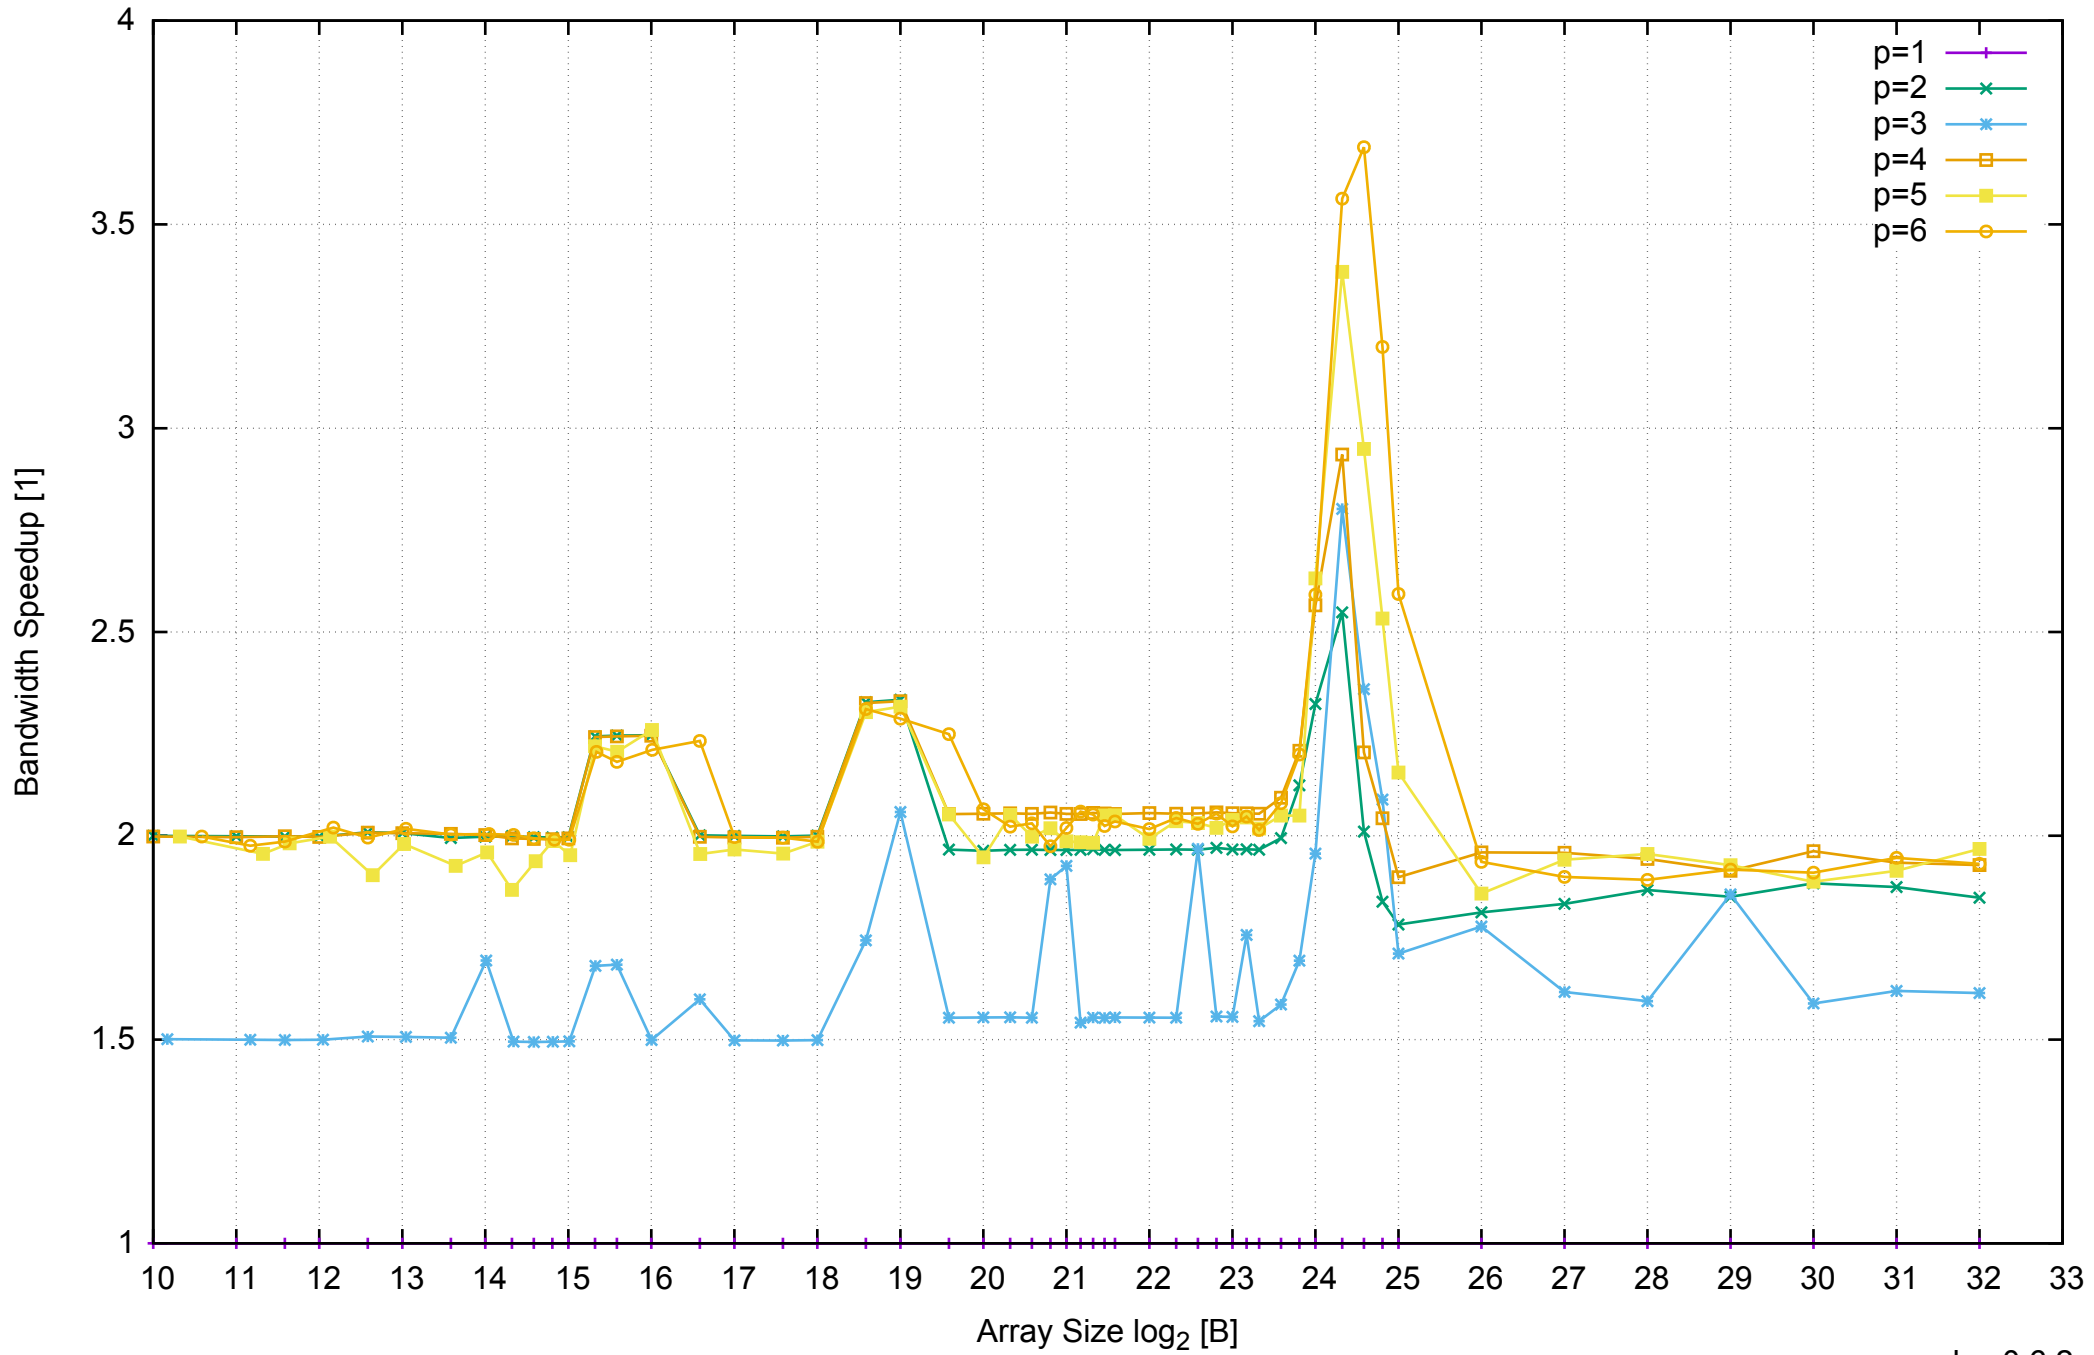

AWS c4.xlarge - Intel Xeon E5-2666 v3 2.90 GHz 7.5GB - Speedup of Parallel Memory Bandwidth - ScanWrite64PtrUnrollLoop