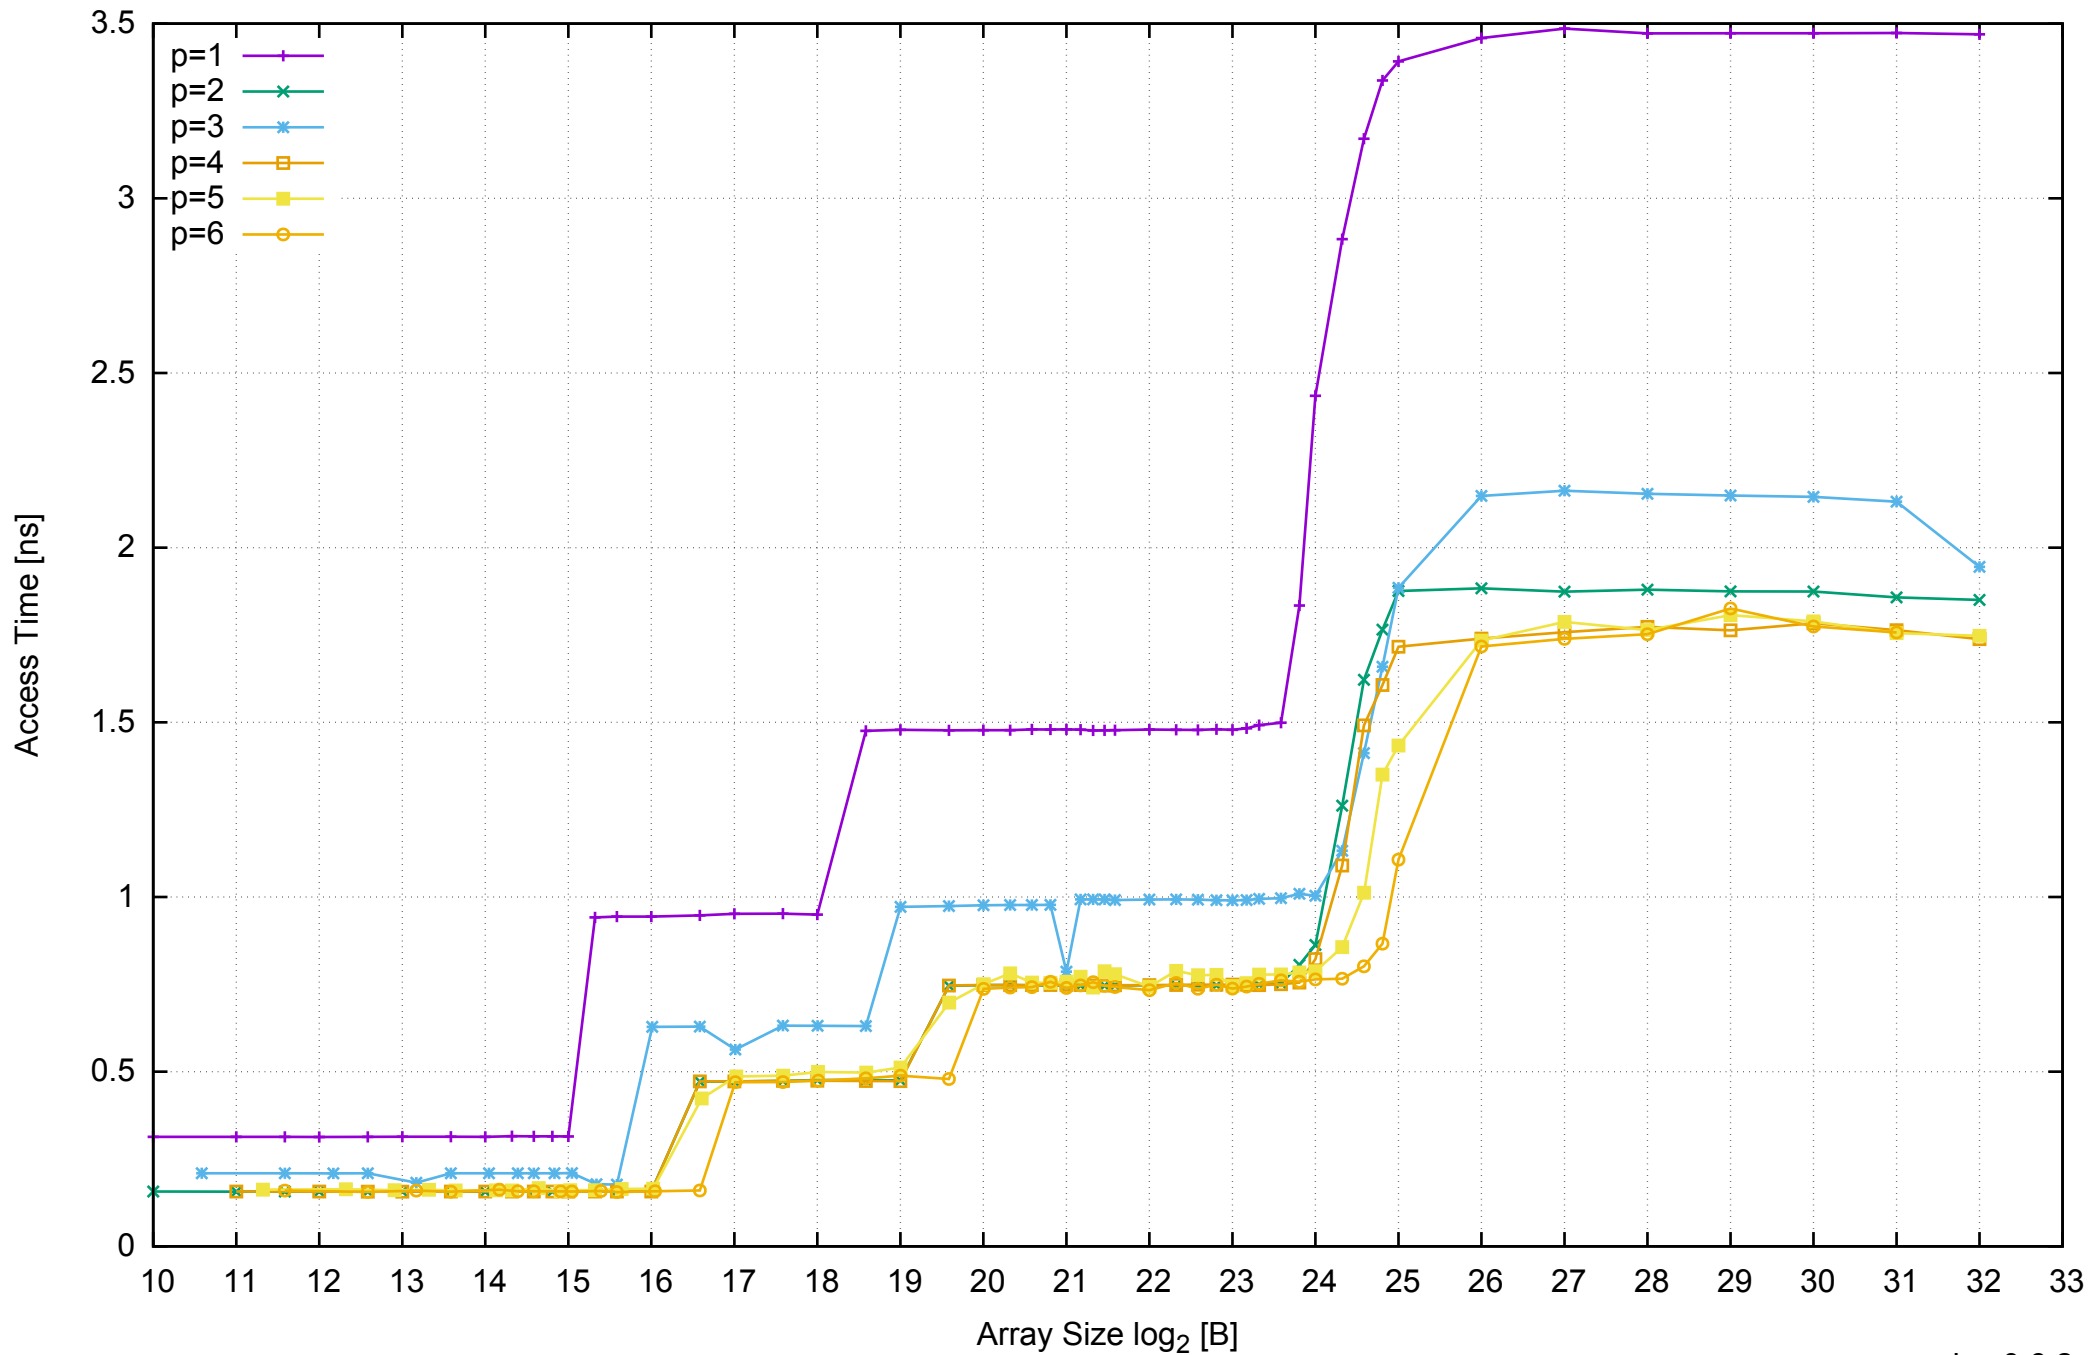

AWS c4.xlarge - Intel Xeon E5-2666 v3 2.90 GHz 7.5GB - Speedup of Parallel Memory Bandwidth - ScanWrite256PtrUnrollLoop

AWS c4.xlarge - Intel Xeon E5-2666 v3 2.90 GHz 7.5GB - Parallel Memory Access Time - ScanWrite256PtrUnrollLoop