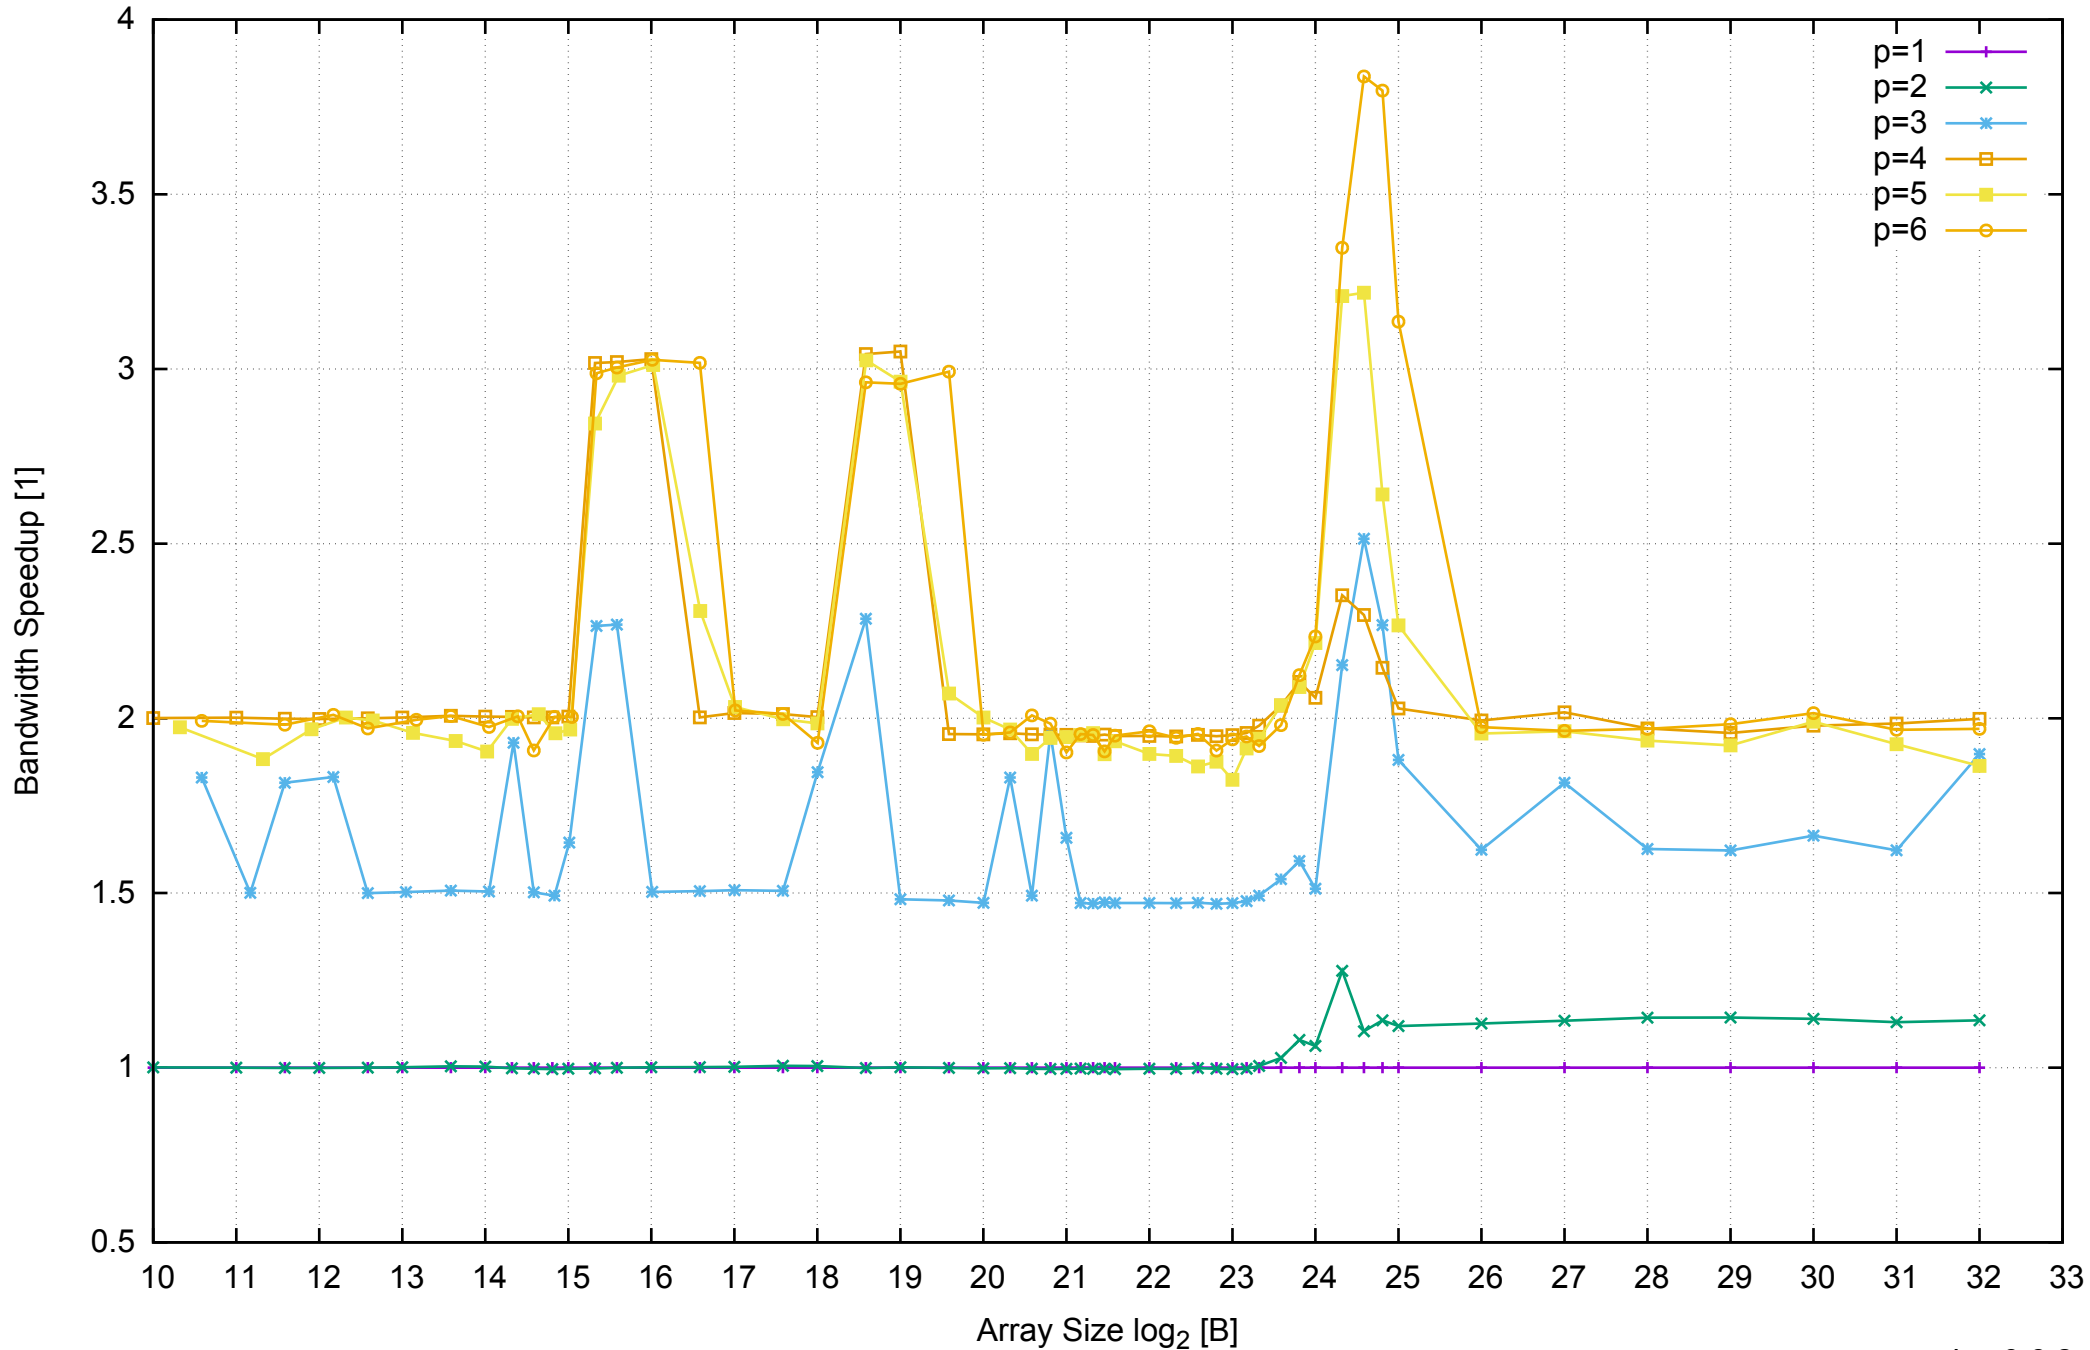

AWS c4.xlarge - Intel Xeon E5-2666 v3 2.90 GHz 7.5GB - Speedup of Parallel Memory Bandwidth - ScanWrite128PtrUnrollLoop