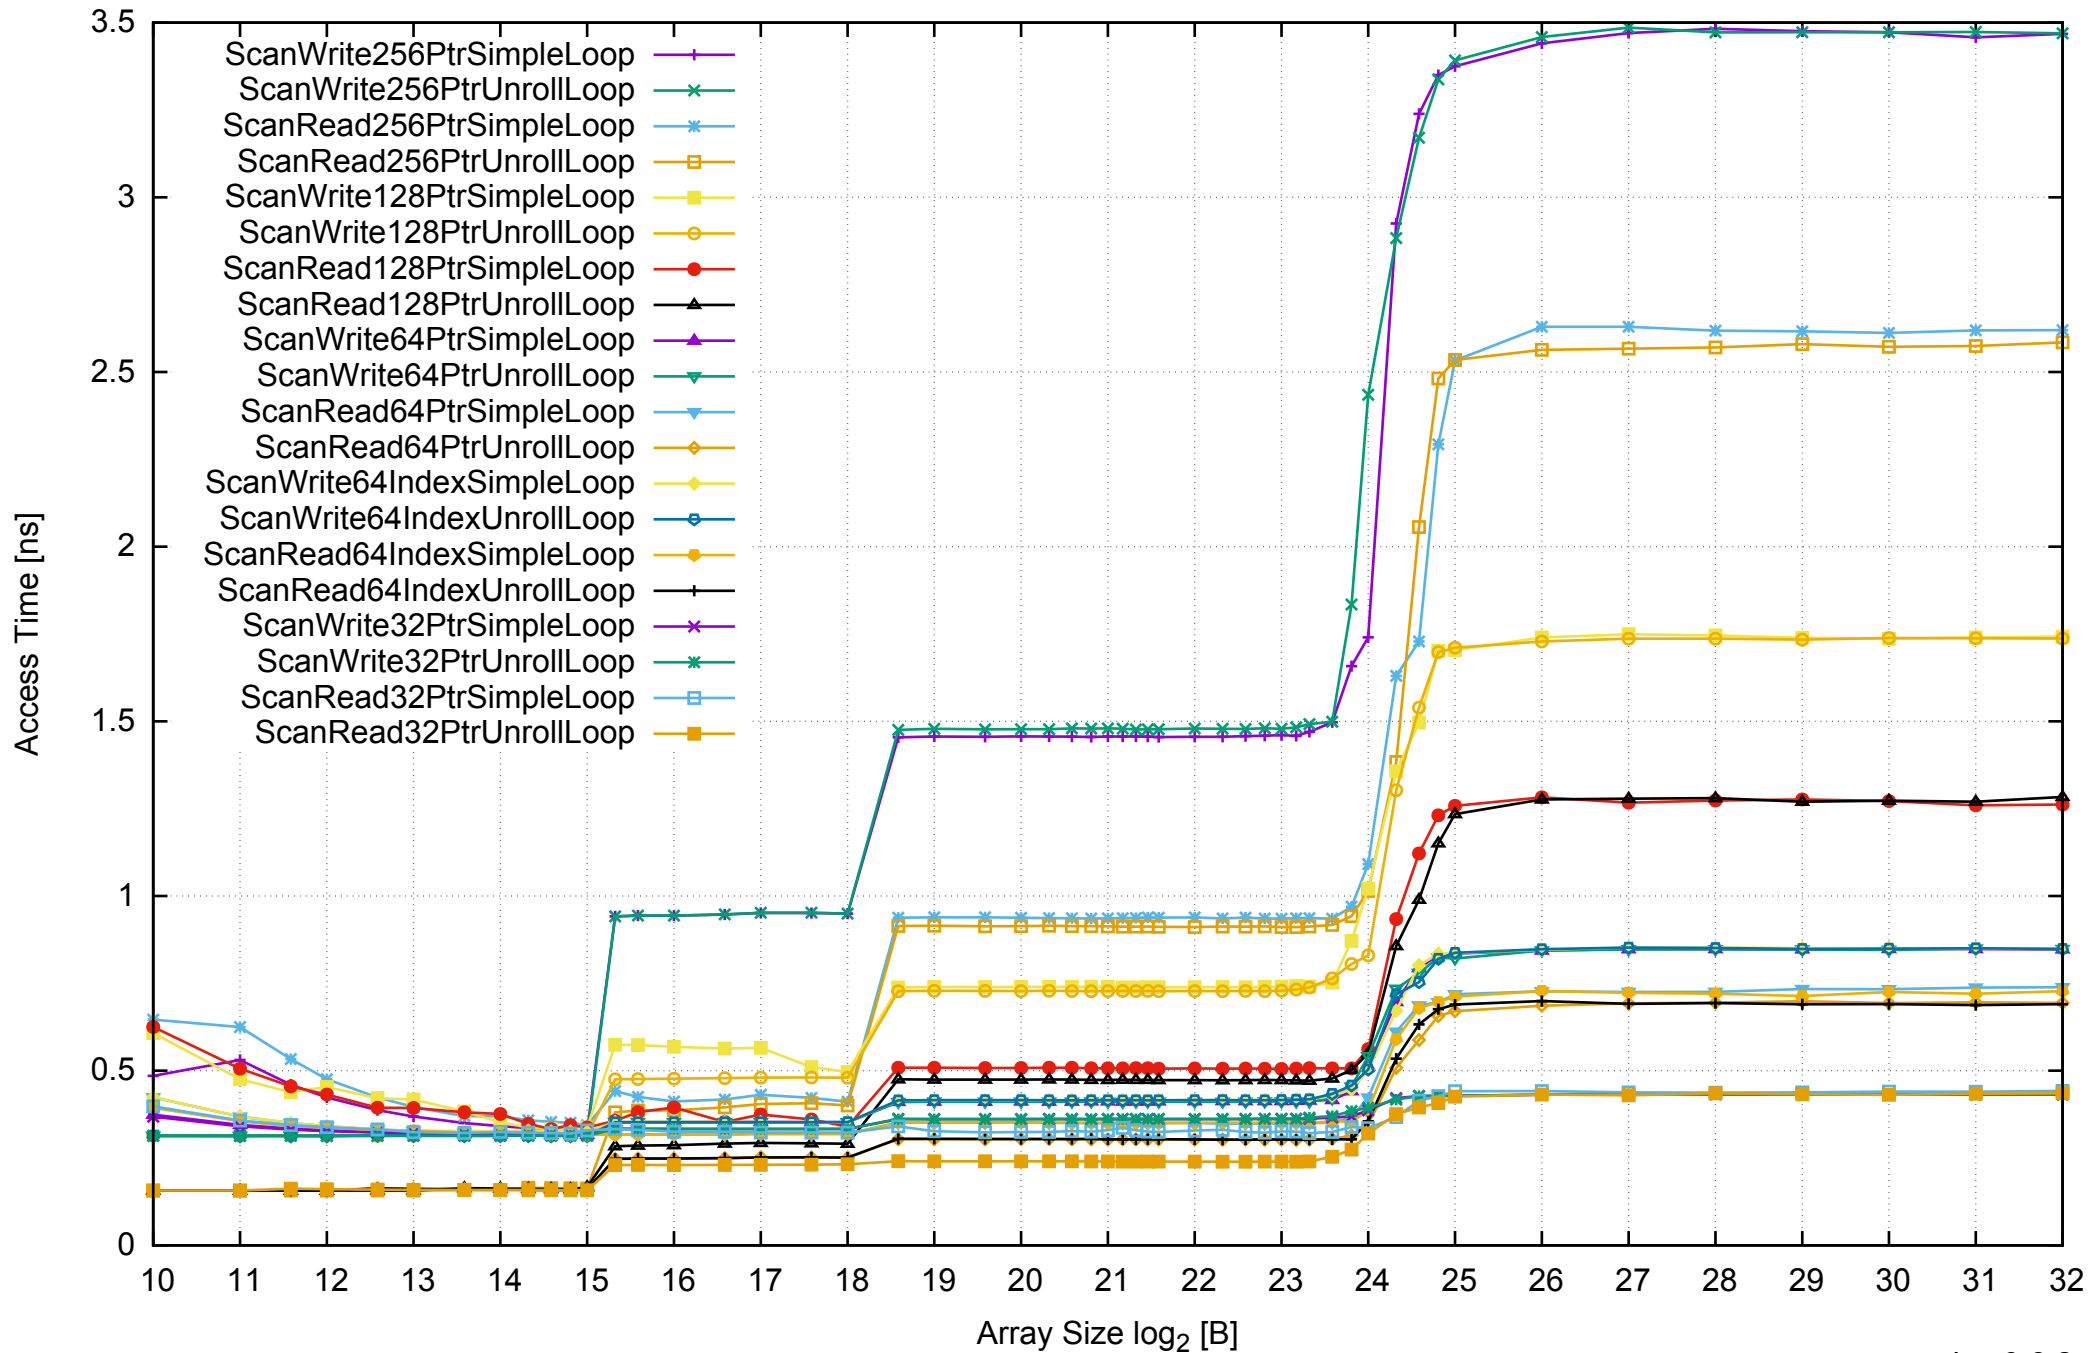

AWS c4.xlarge - Intel Xeon E5-2666 v3 2.90 GHz 7.5GB - One Thread Memory Bandwidth

AWS c4.xlarge - Intel Xeon E5-2666 v3 2.90 GHz 7.5GB - One Thread Memory Latency (Access Time)

AWS c4.xlarge - Intel Xeon E5-2666 v3 2.90 GHz 7.5GB - One Thread Memory Latency (excluding Permutation)