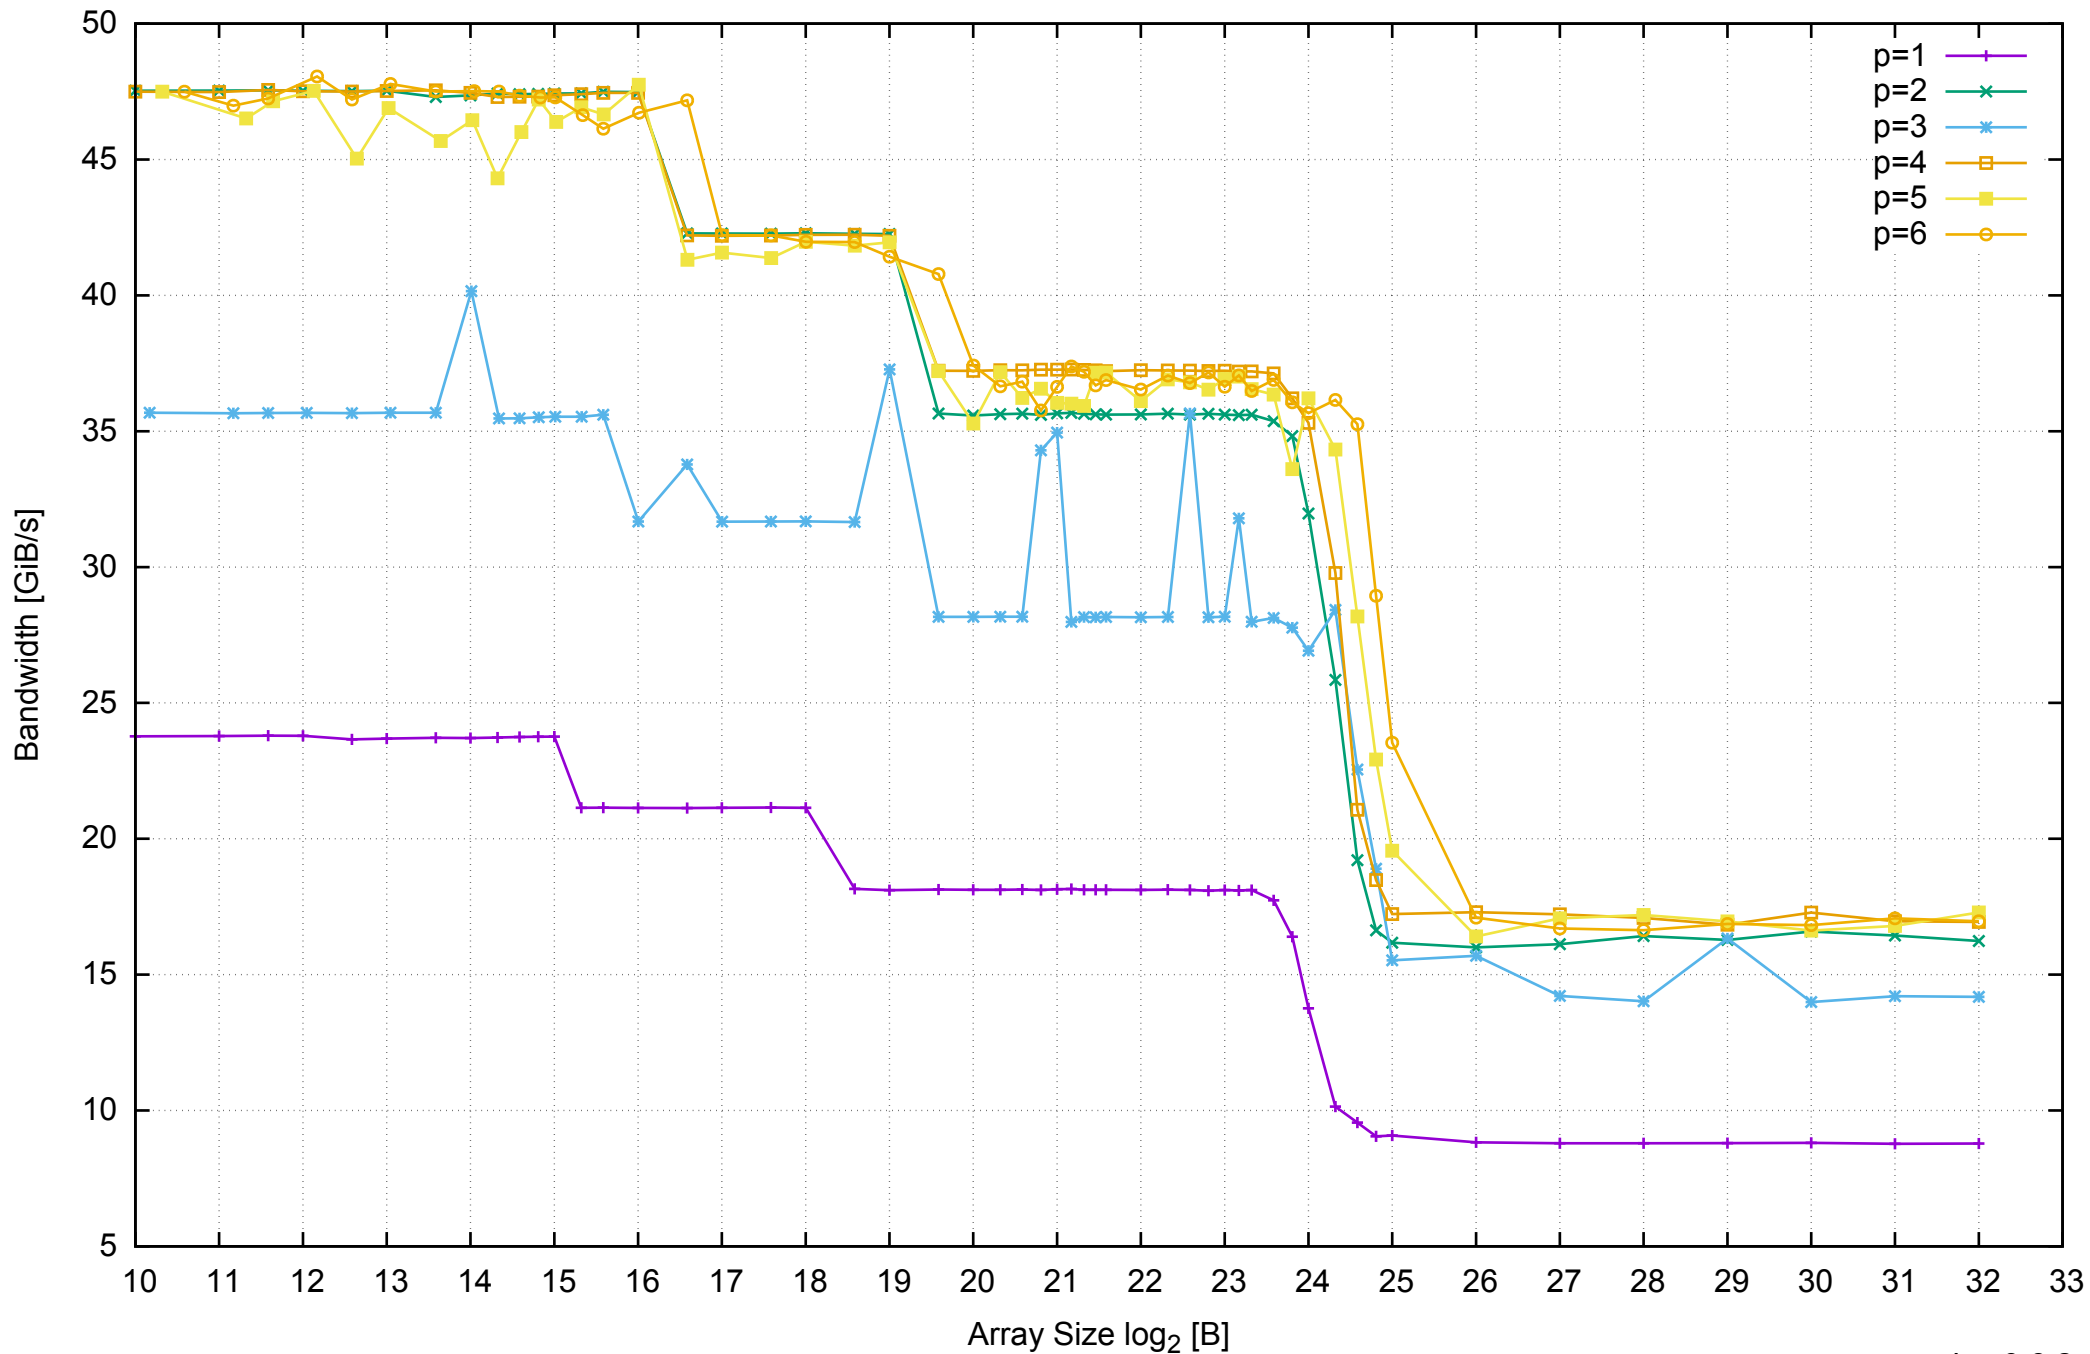

AWS c4.xlarge - Intel Xeon E5-2666 v3 2.90 GHz 7.5GB - Parallel Memory Access Time - ScanWrite64PtrSimpleLoop

AWS c4.xlarge - Intel Xeon E5-2666 v3 2.90 GHz 7.5GB - Speedup of Parallel Memory Bandwidth - ScanWrite64PtrSimpleLoop

AWS c4.xlarge - Intel Xeon E5-2666 v3 2.90 GHz 7.5GB - Parallel Memory Bandwidth - ScanWrite64PtrUnrollLoop

AWS c4.xlarge - Intel Xeon E5-2666 v3 2.90 GHz 7.5GB - Parallel Memory Access Time - ScanWrite64PtrUnrollLoop