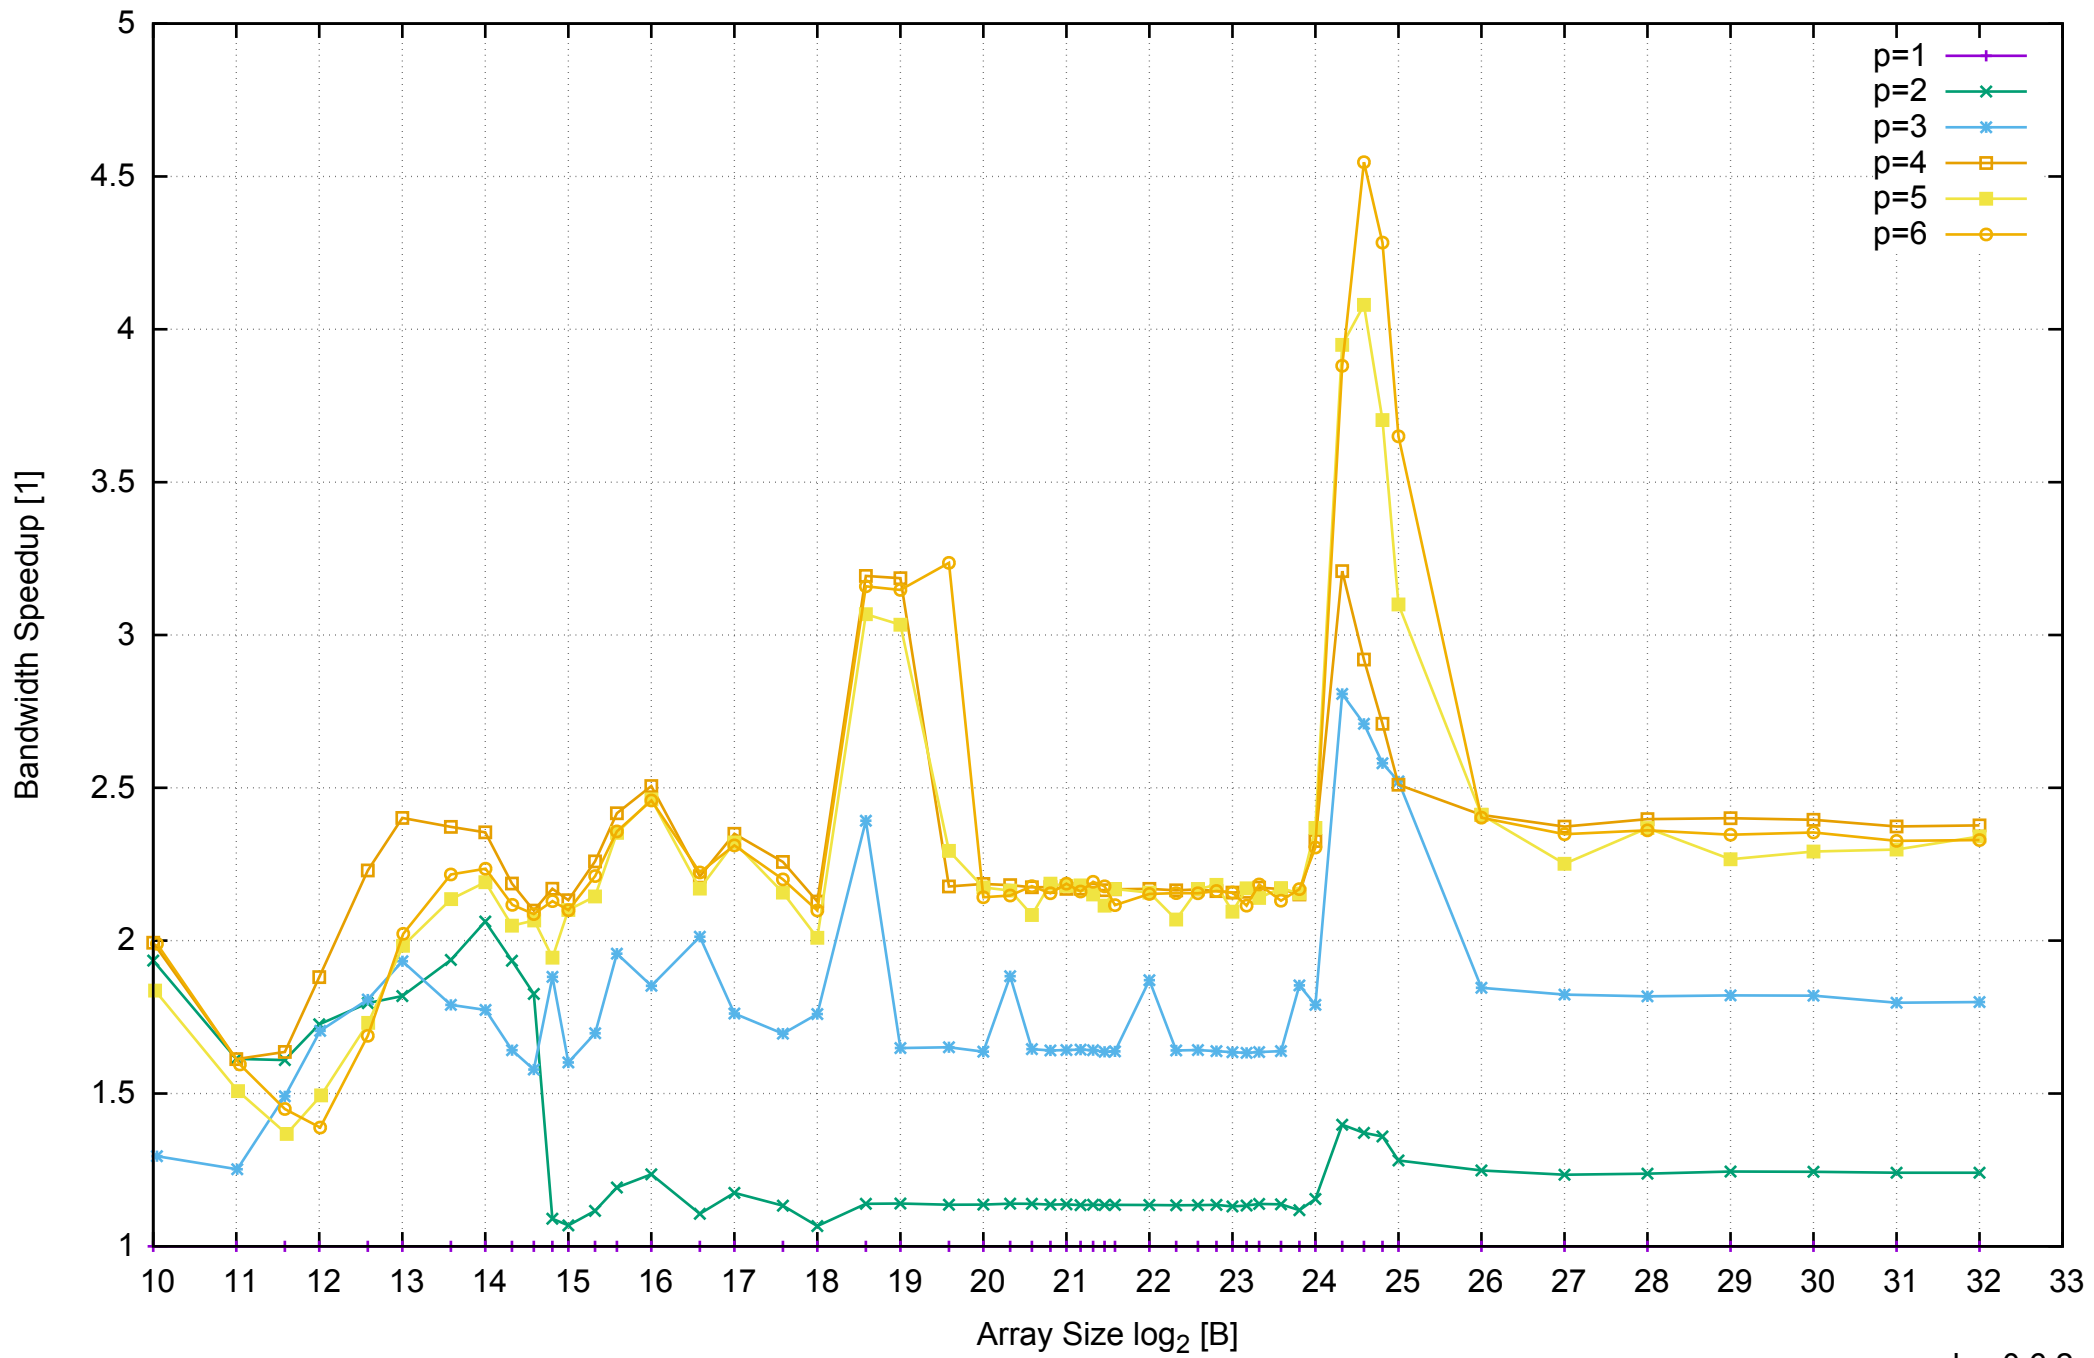

AWS c4.xlarge - Intel Xeon E5-2666 v3 2.90 GHz 7.5GB - Speedup of Parallel Memory Bandwidth (enlarged) - ScanRead128PtrSimpleLoop

AWS c4.xlarge - Intel Xeon E5-2666 v3 2.90 GHz 7.5GB - Speedup of Parallel Memory Bandwidth - ScanRead128PtrSimpleLoop