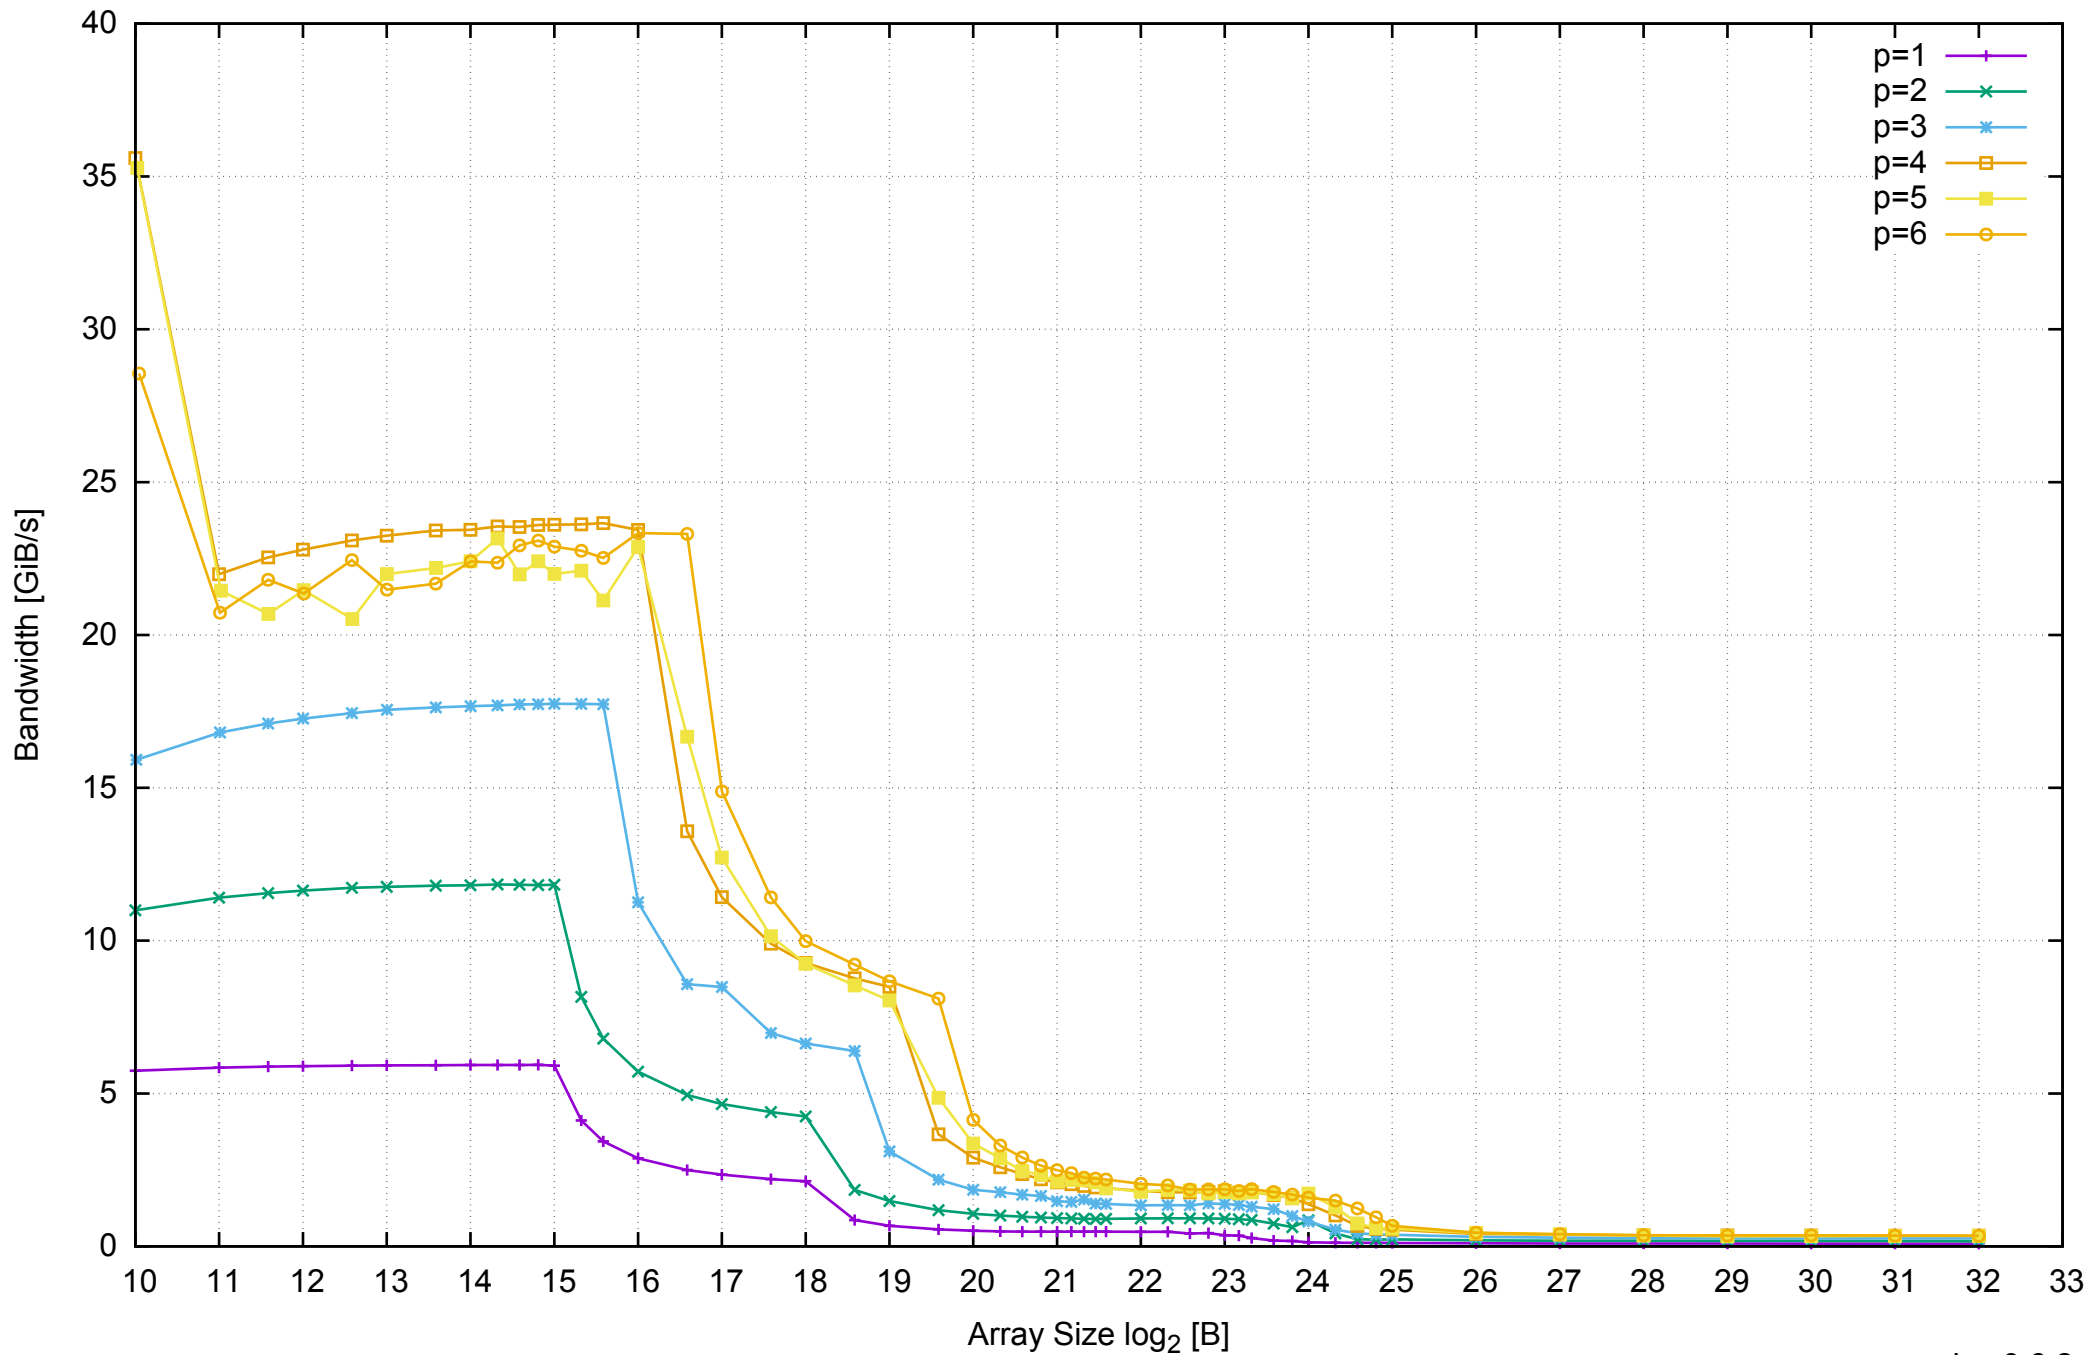

AWS c4.xlarge - Intel Xeon E5-2666 v3 2.90 GHz 7.5GB - Parallel Memory Access Time - PermRead64SimpleLoop

AWS c4.xlarge - Intel Xeon E5-2666 v3 2.90 GHz 7.5GB - Parallel Memory Bandwidth - PermRead64SimpleLoop