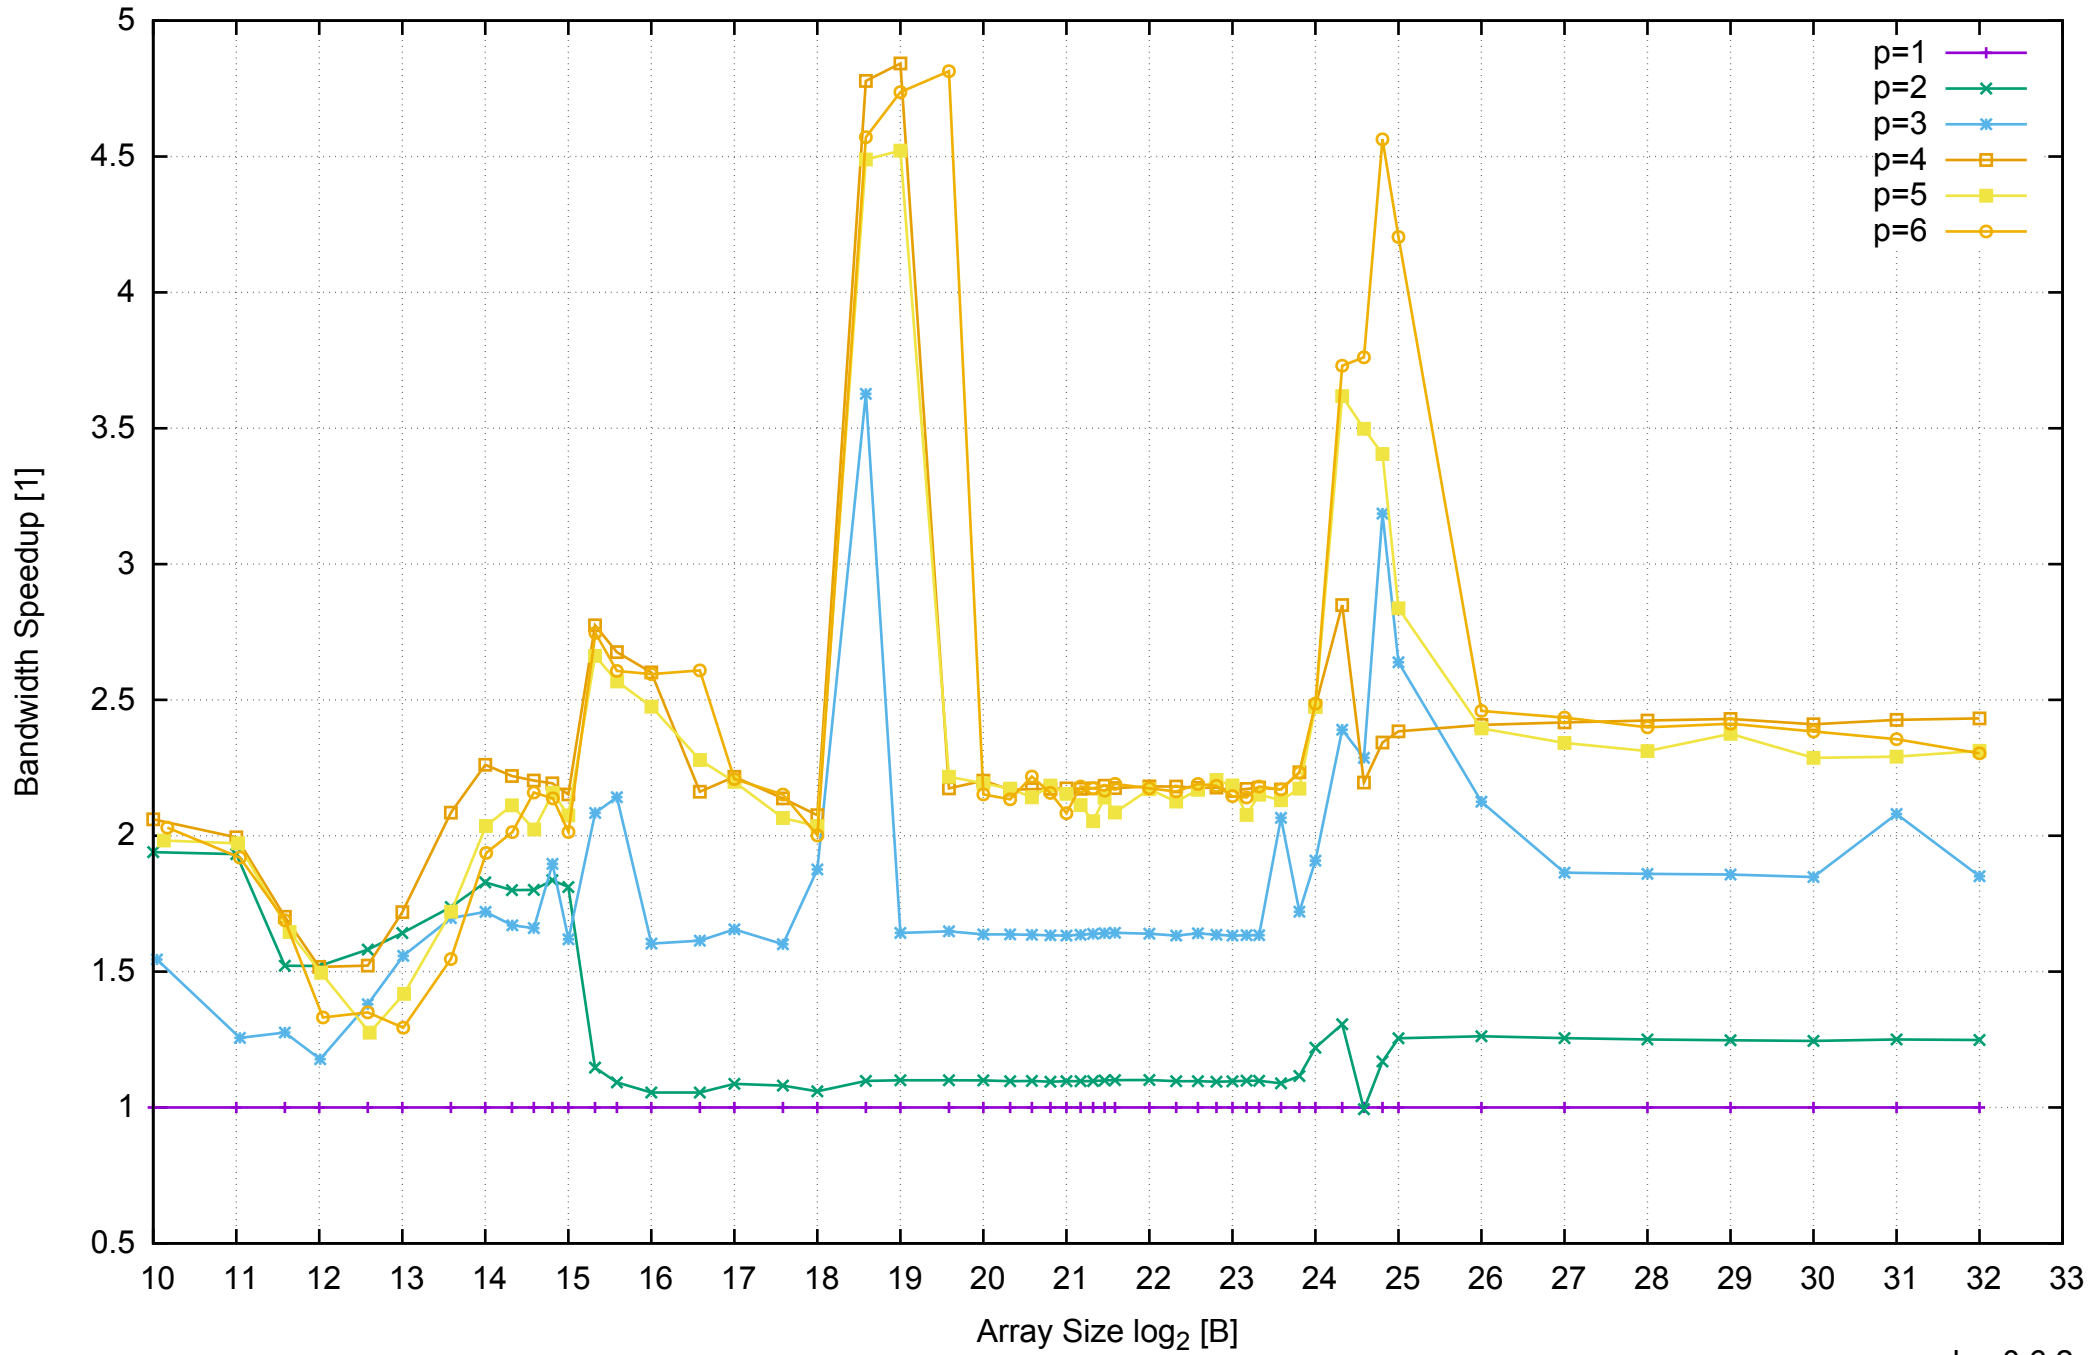

AWS c4.xlarge - Intel Xeon E5-2666 v3 2.90 GHz 7.5GB - Speedup of Parallel Memory Bandwidth - ScanRead256PtrSimpleLoop