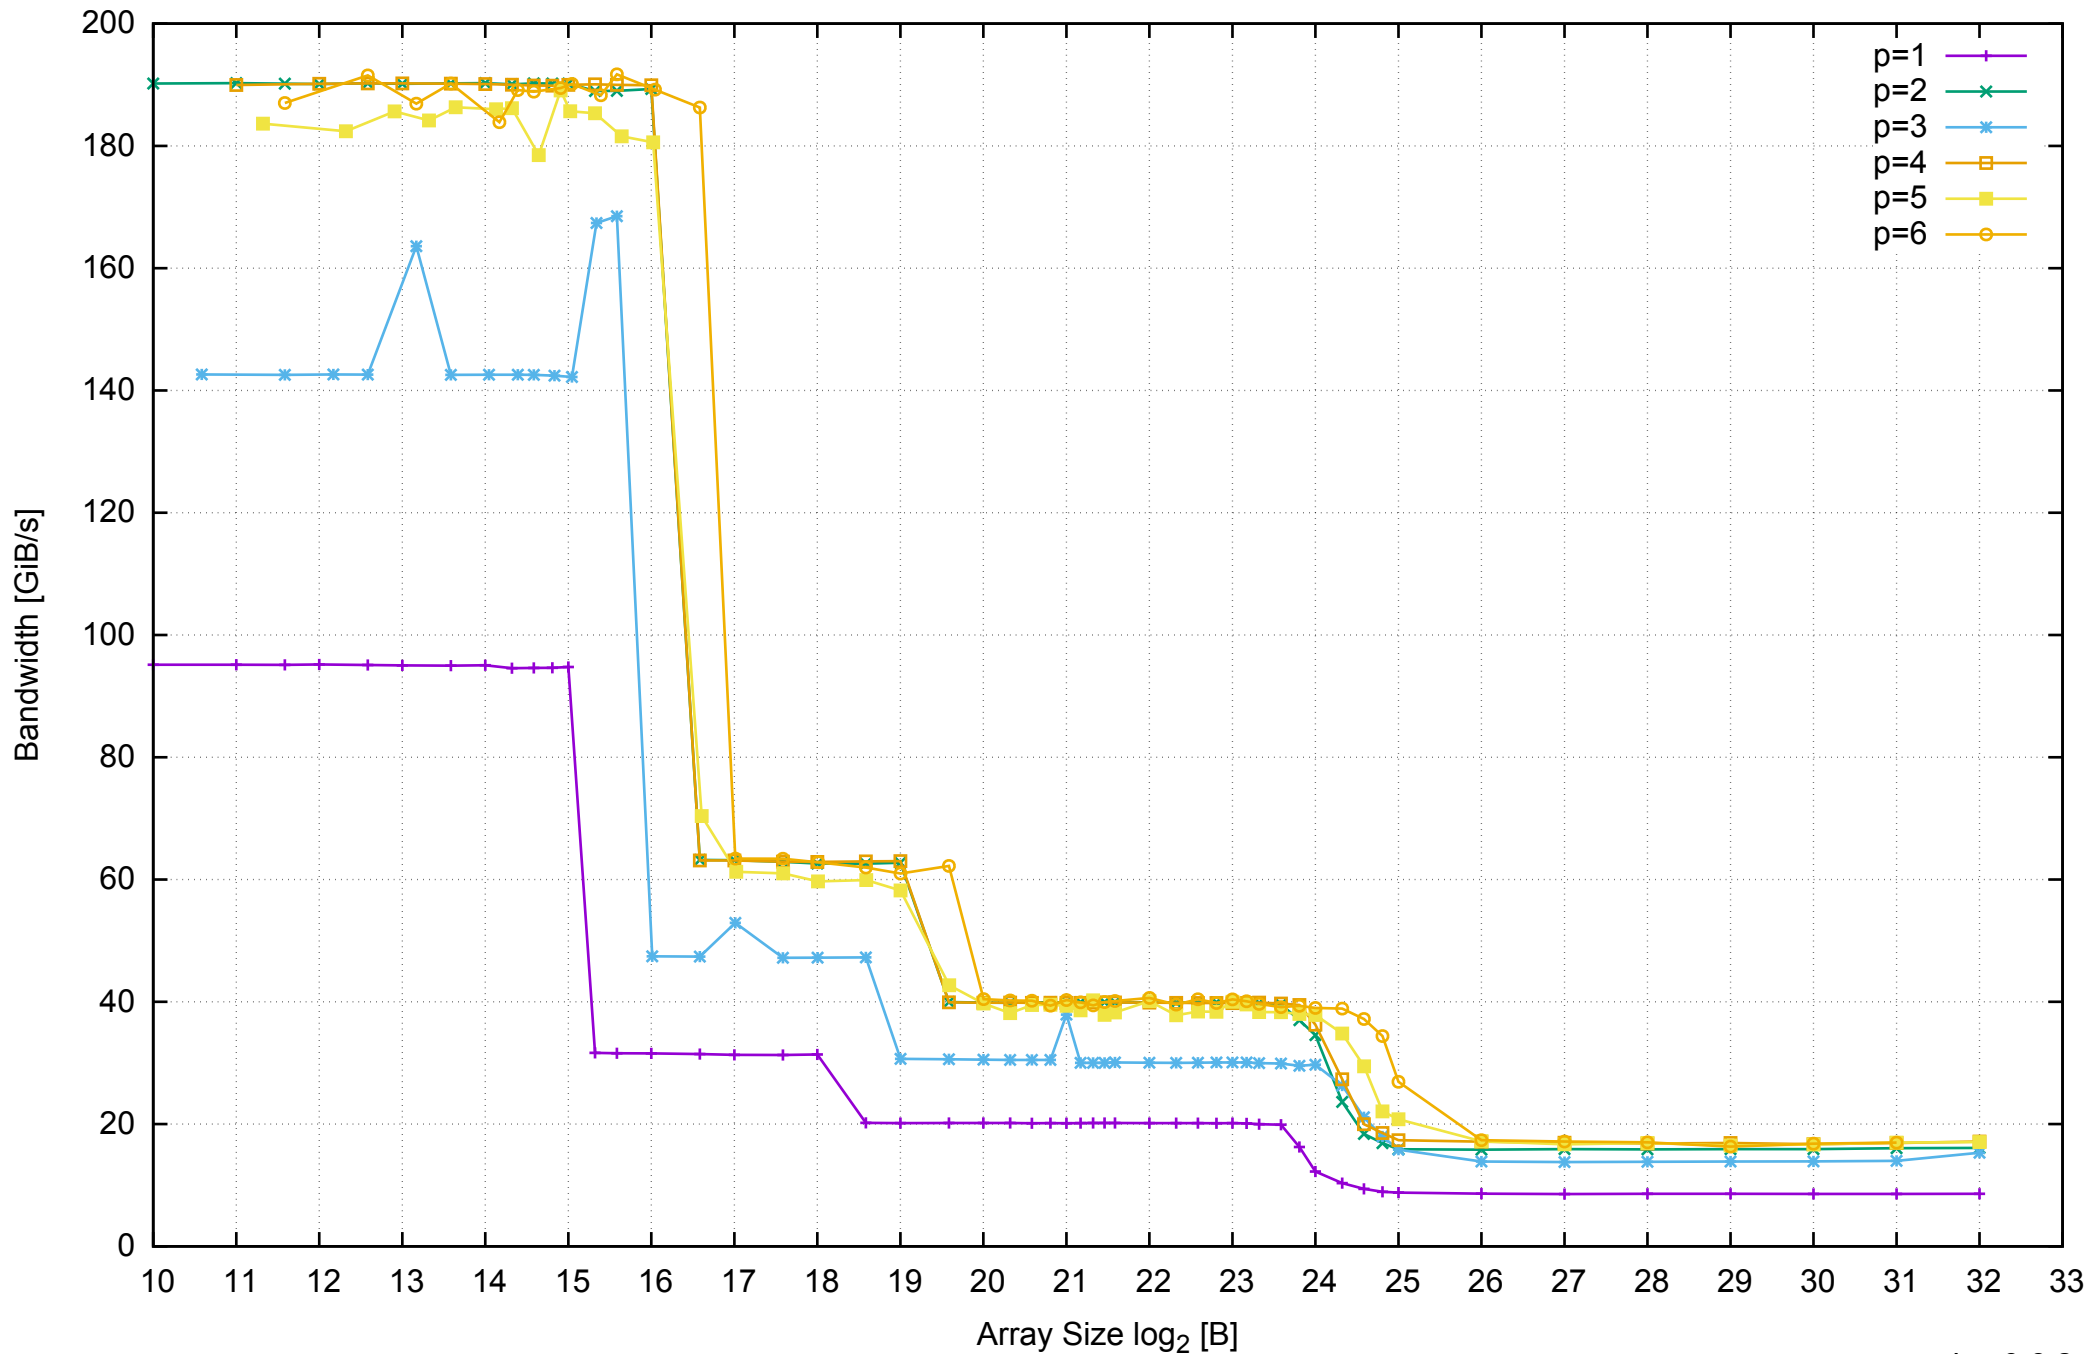

AWS c4.xlarge - Intel Xeon E5-2666 v3 2.90 GHz 7.5GB - Parallel Memory Access Time - ScanWrite256PtrUnrollLoop

AWS c4.xlarge - Intel Xeon E5-2666 v3 2.90 GHz 7.5GB - Parallel Memory Bandwidth - ScanWrite256PtrUnrollLoop