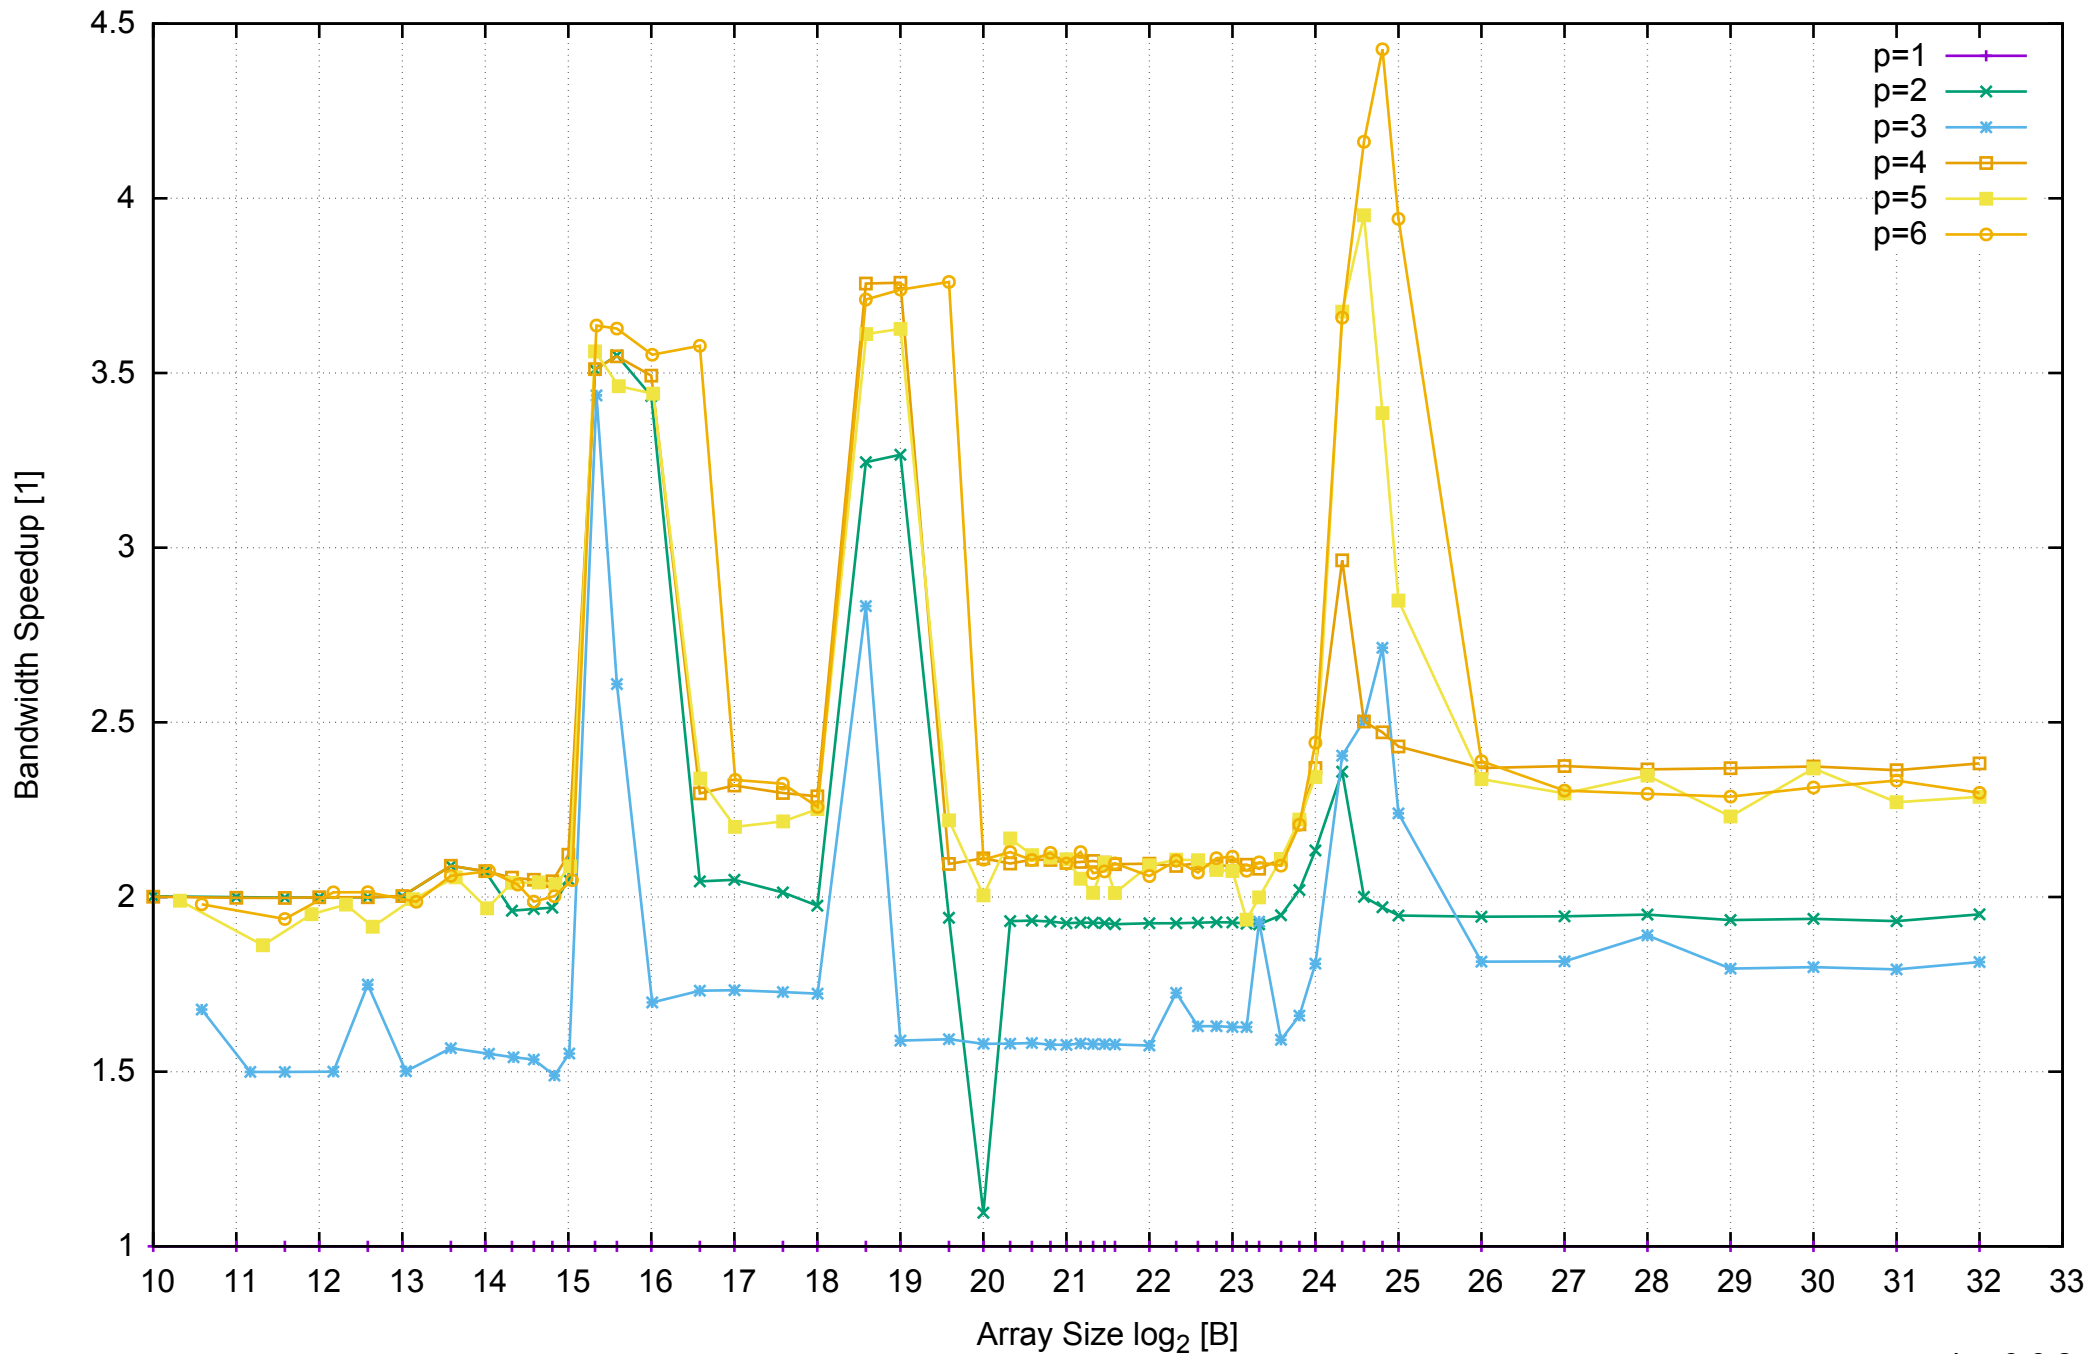

AWS c4.xlarge - Intel Xeon E5-2666 v3 2.90 GHz 7.5GB - Speedup of Parallel Memory Bandwidth - ScanRead128PtrUnrollLoop