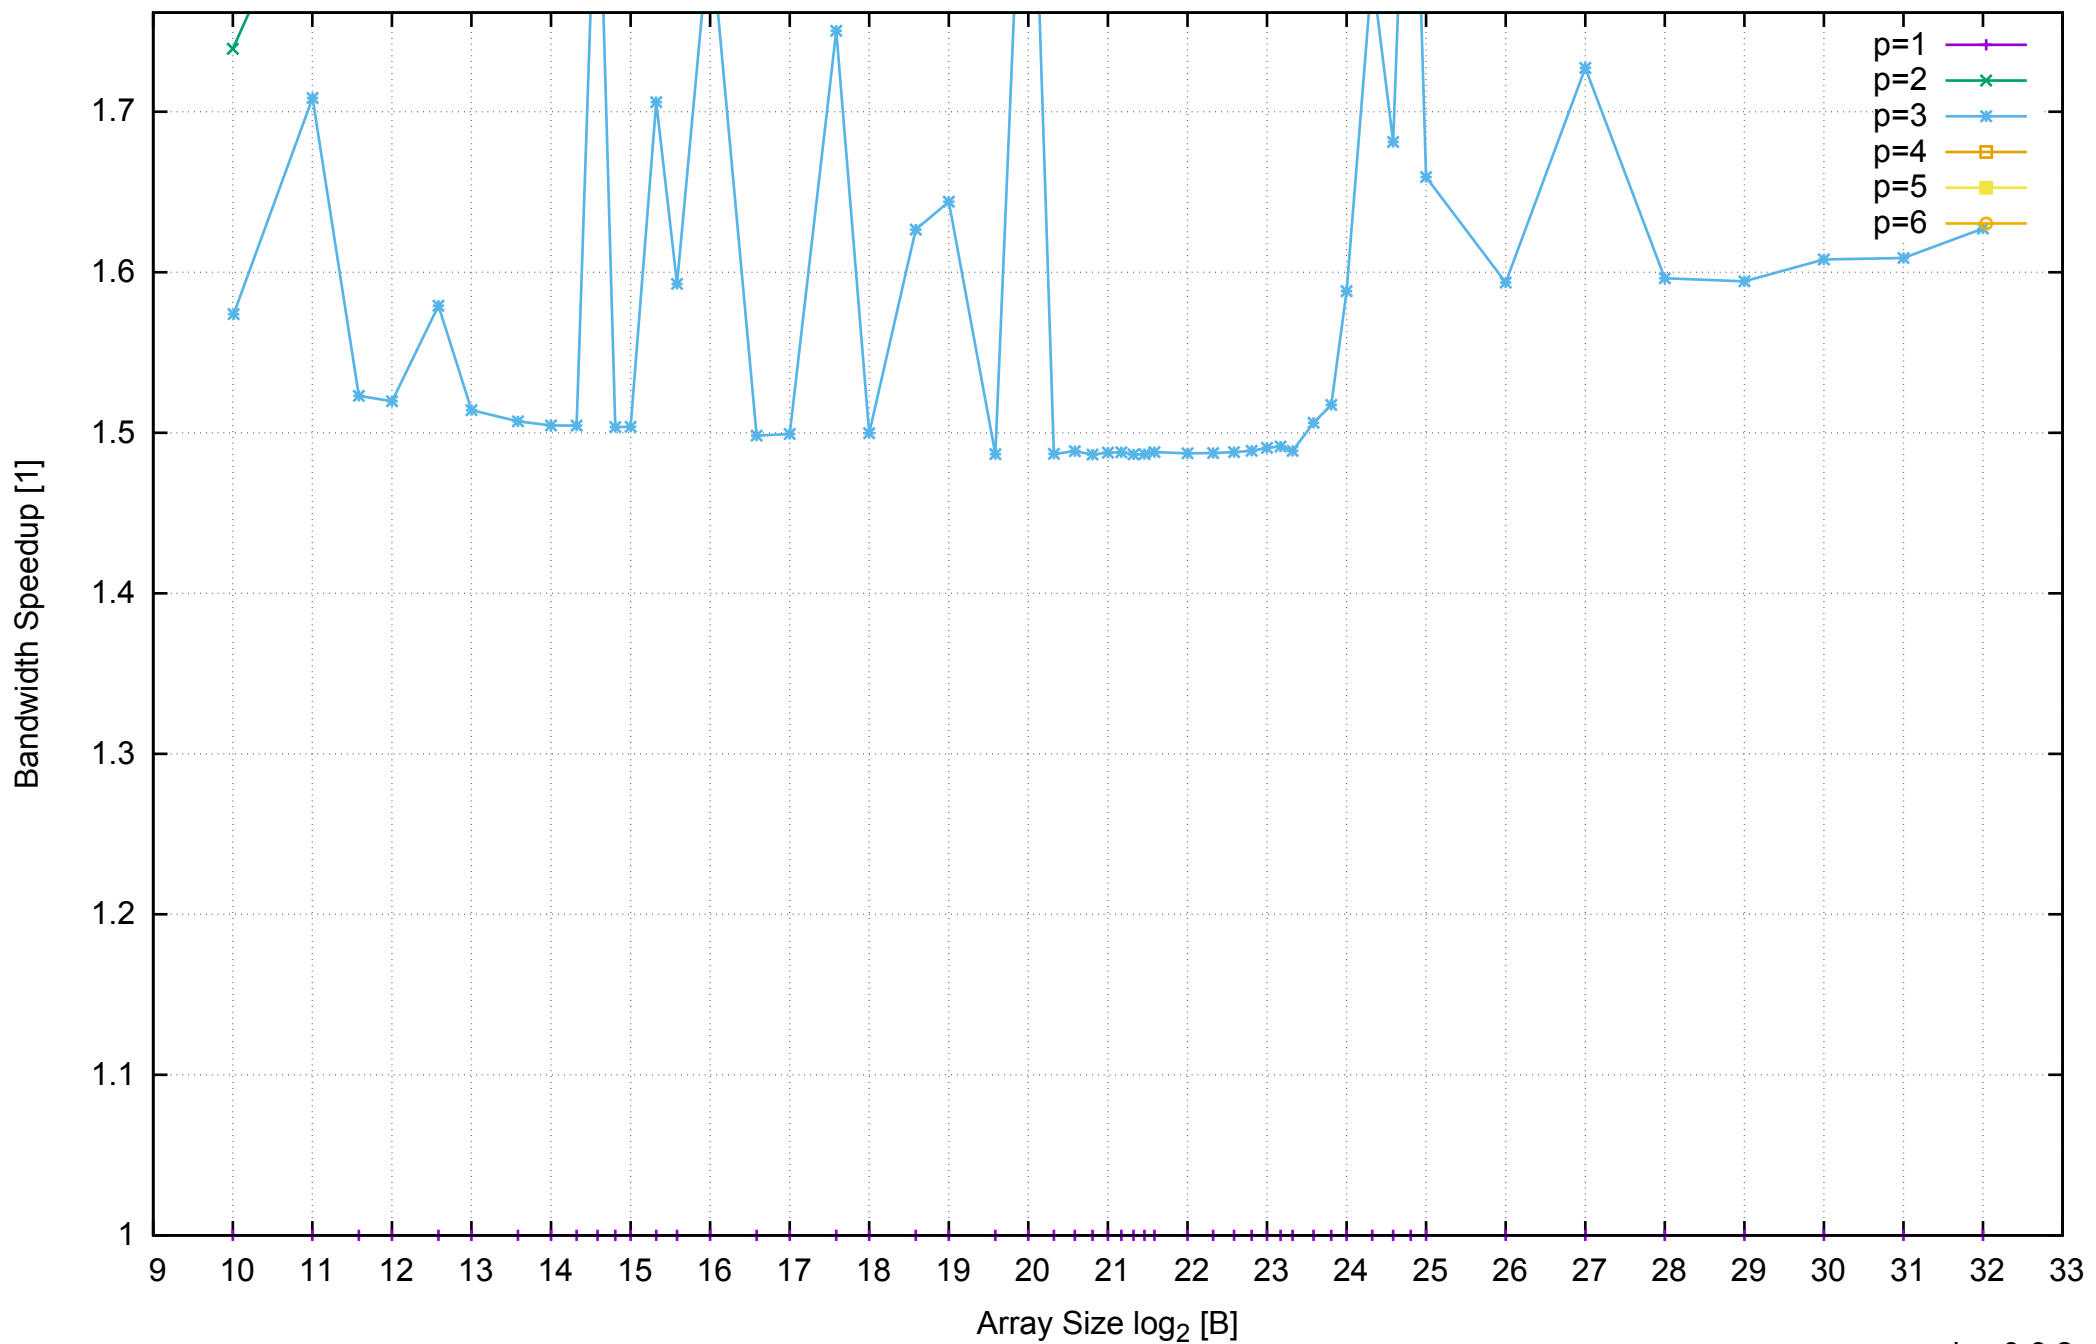

AWS c4.xlarge - Intel Xeon E5-2666 v3 2.90 GHz 7.5GB - Parallel Memory Bandwidth - ScanWrite32PtrUnrollLoop