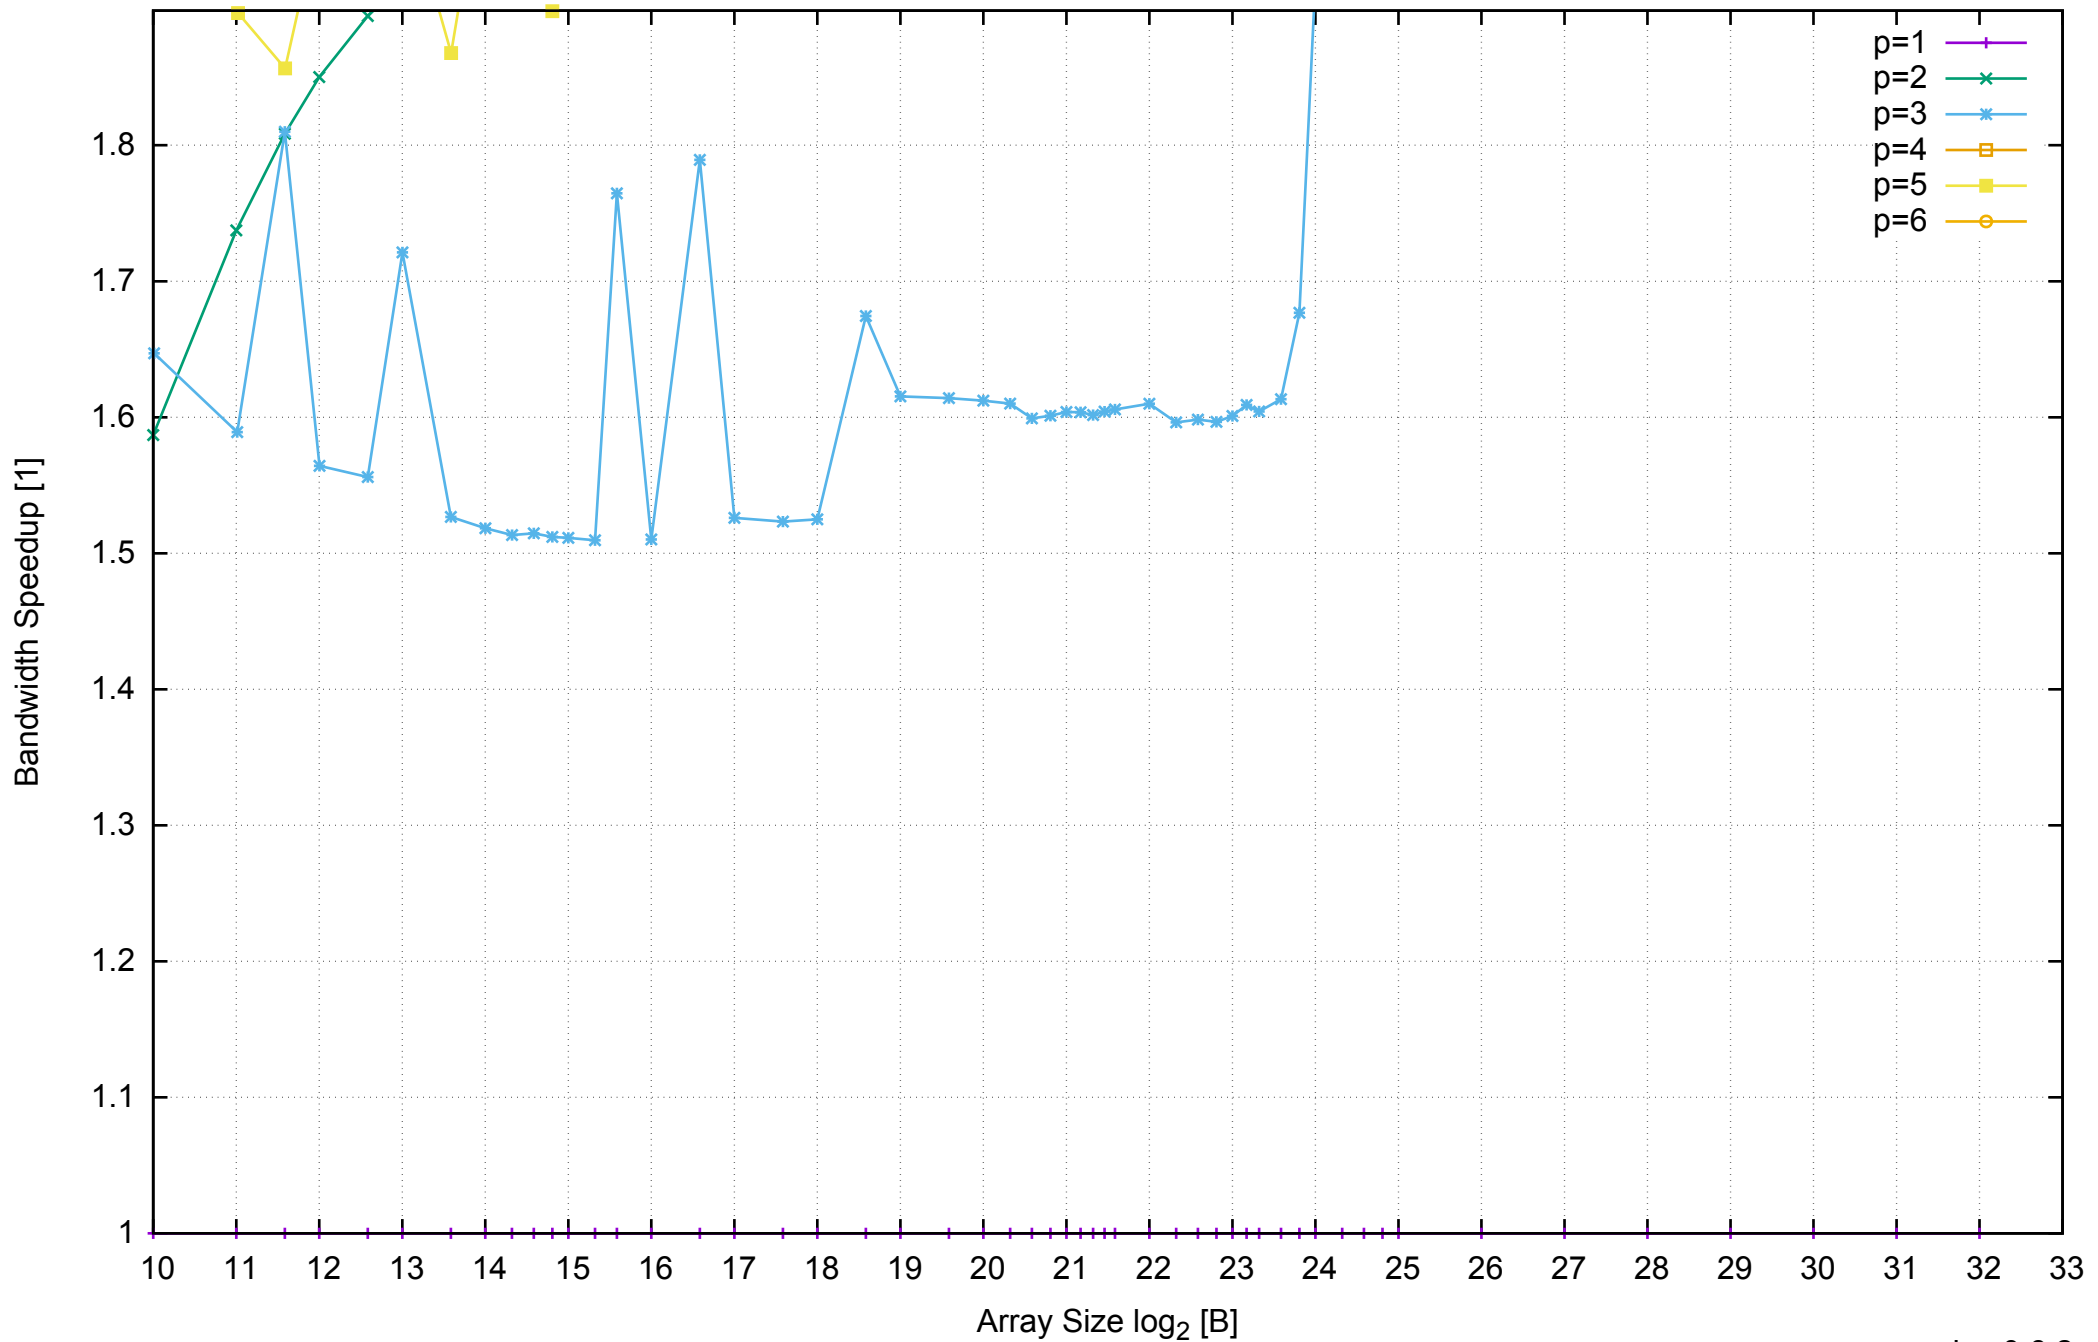

AWS c4.xlarge - Intel Xeon E5-2666 v3 2.90 GHz 7.5GB - Parallel Memory Bandwidth - ScanRead64PtrUnrollLoop