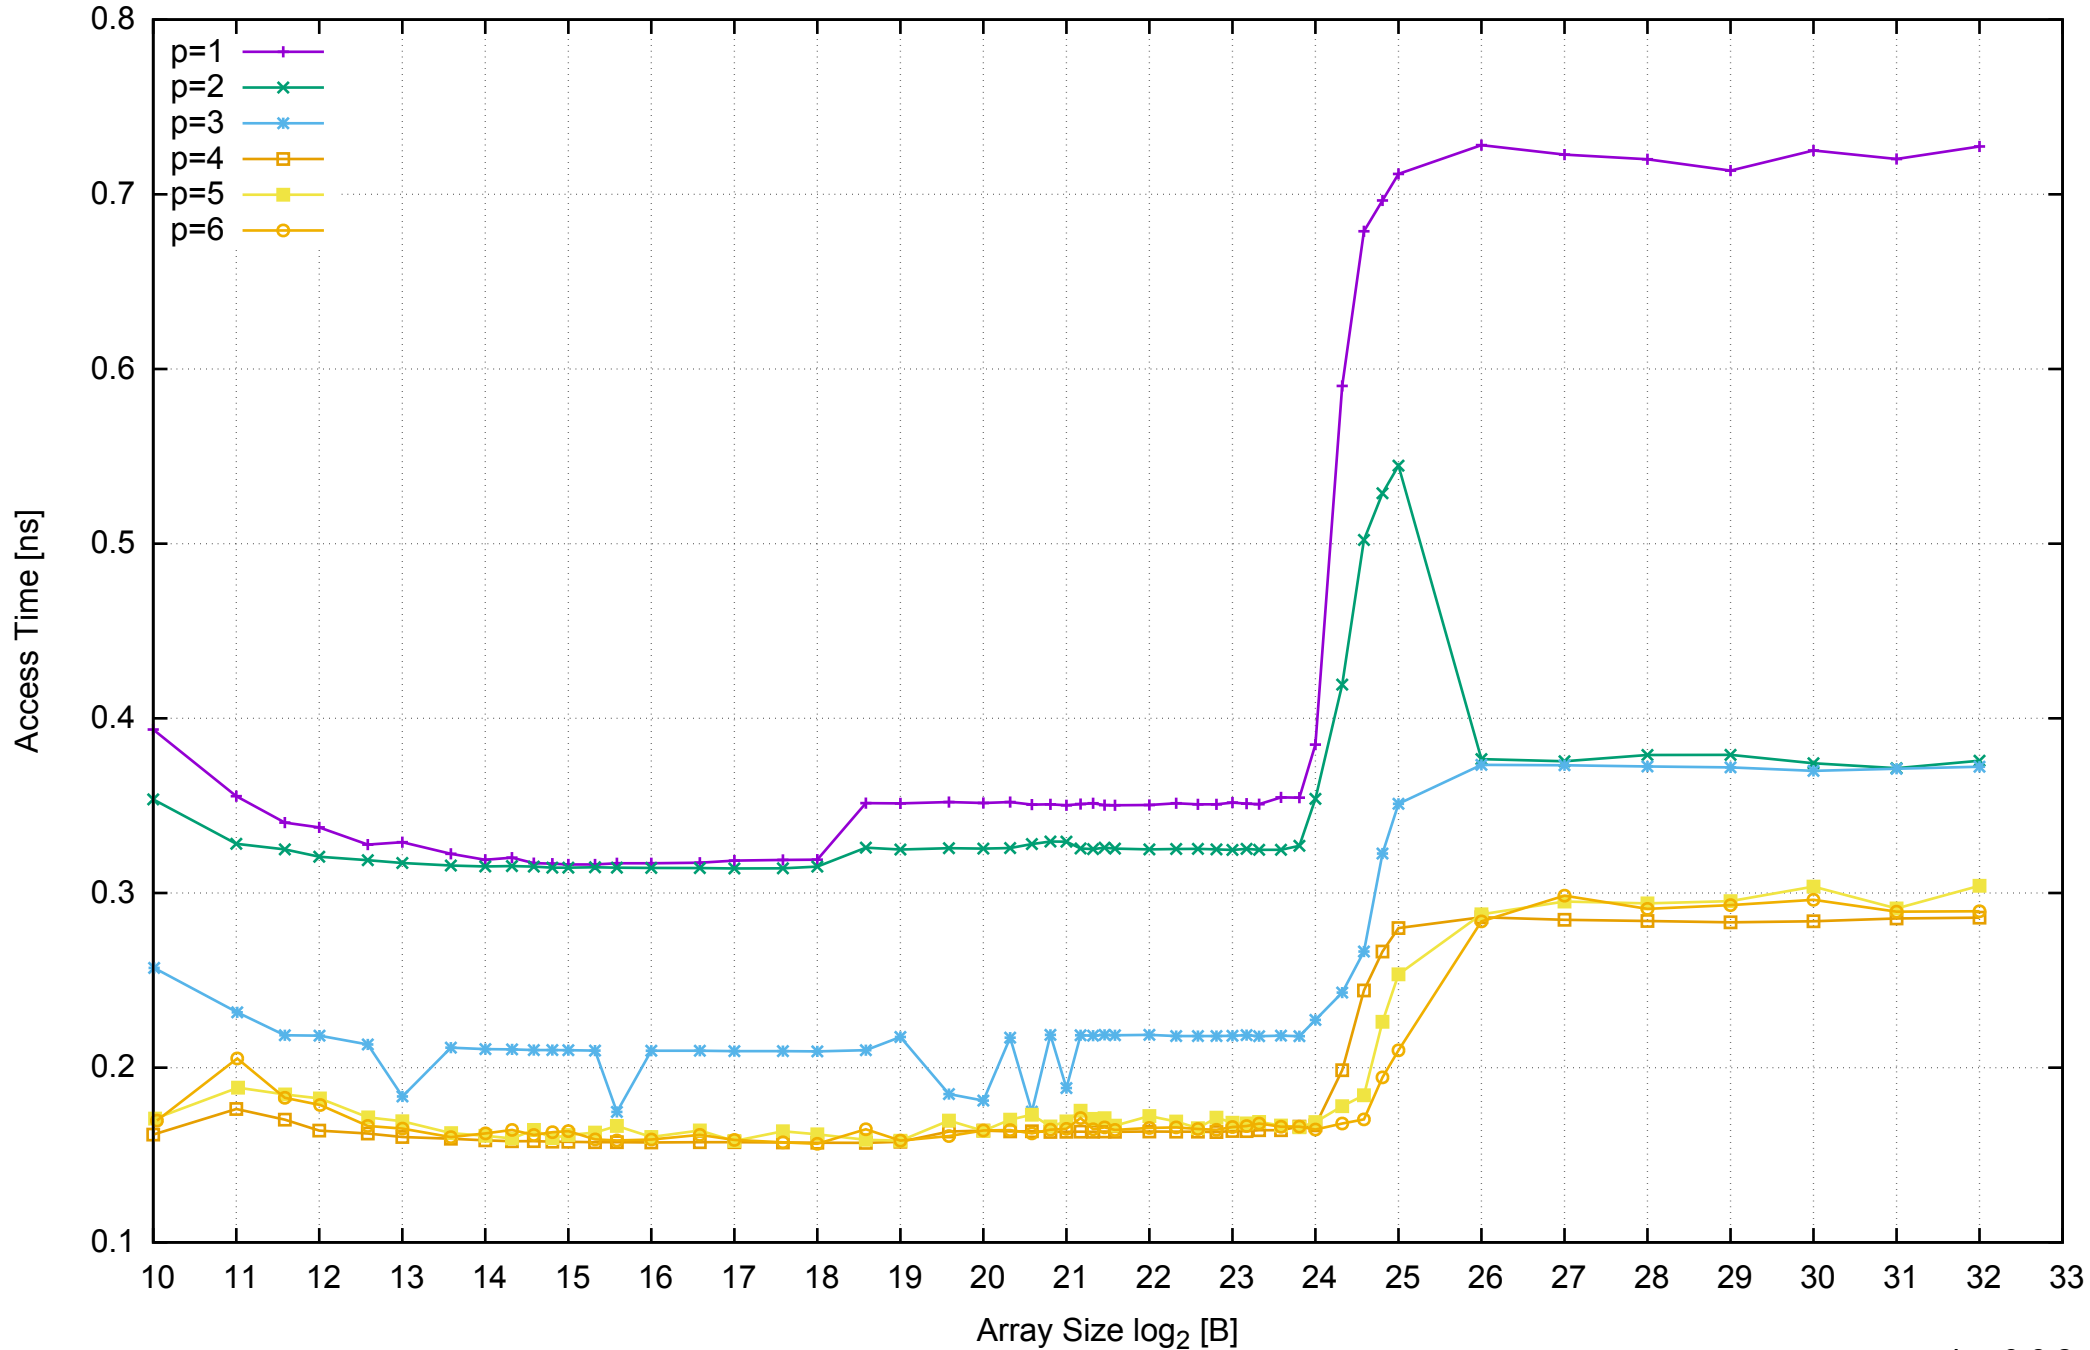

AWS c4.xlarge - Intel Xeon E5-2666 v3 2.90 GHz 7.5GB - Speedup of Parallel Memory Bandwidth - ScanRead64IndexSimpleLoop

AWS c4.xlarge - Intel Xeon E5-2666 v3 2.90 GHz 7.5GB - Parallel Memory Access Time - ScanRead64IndexSimpleLoop