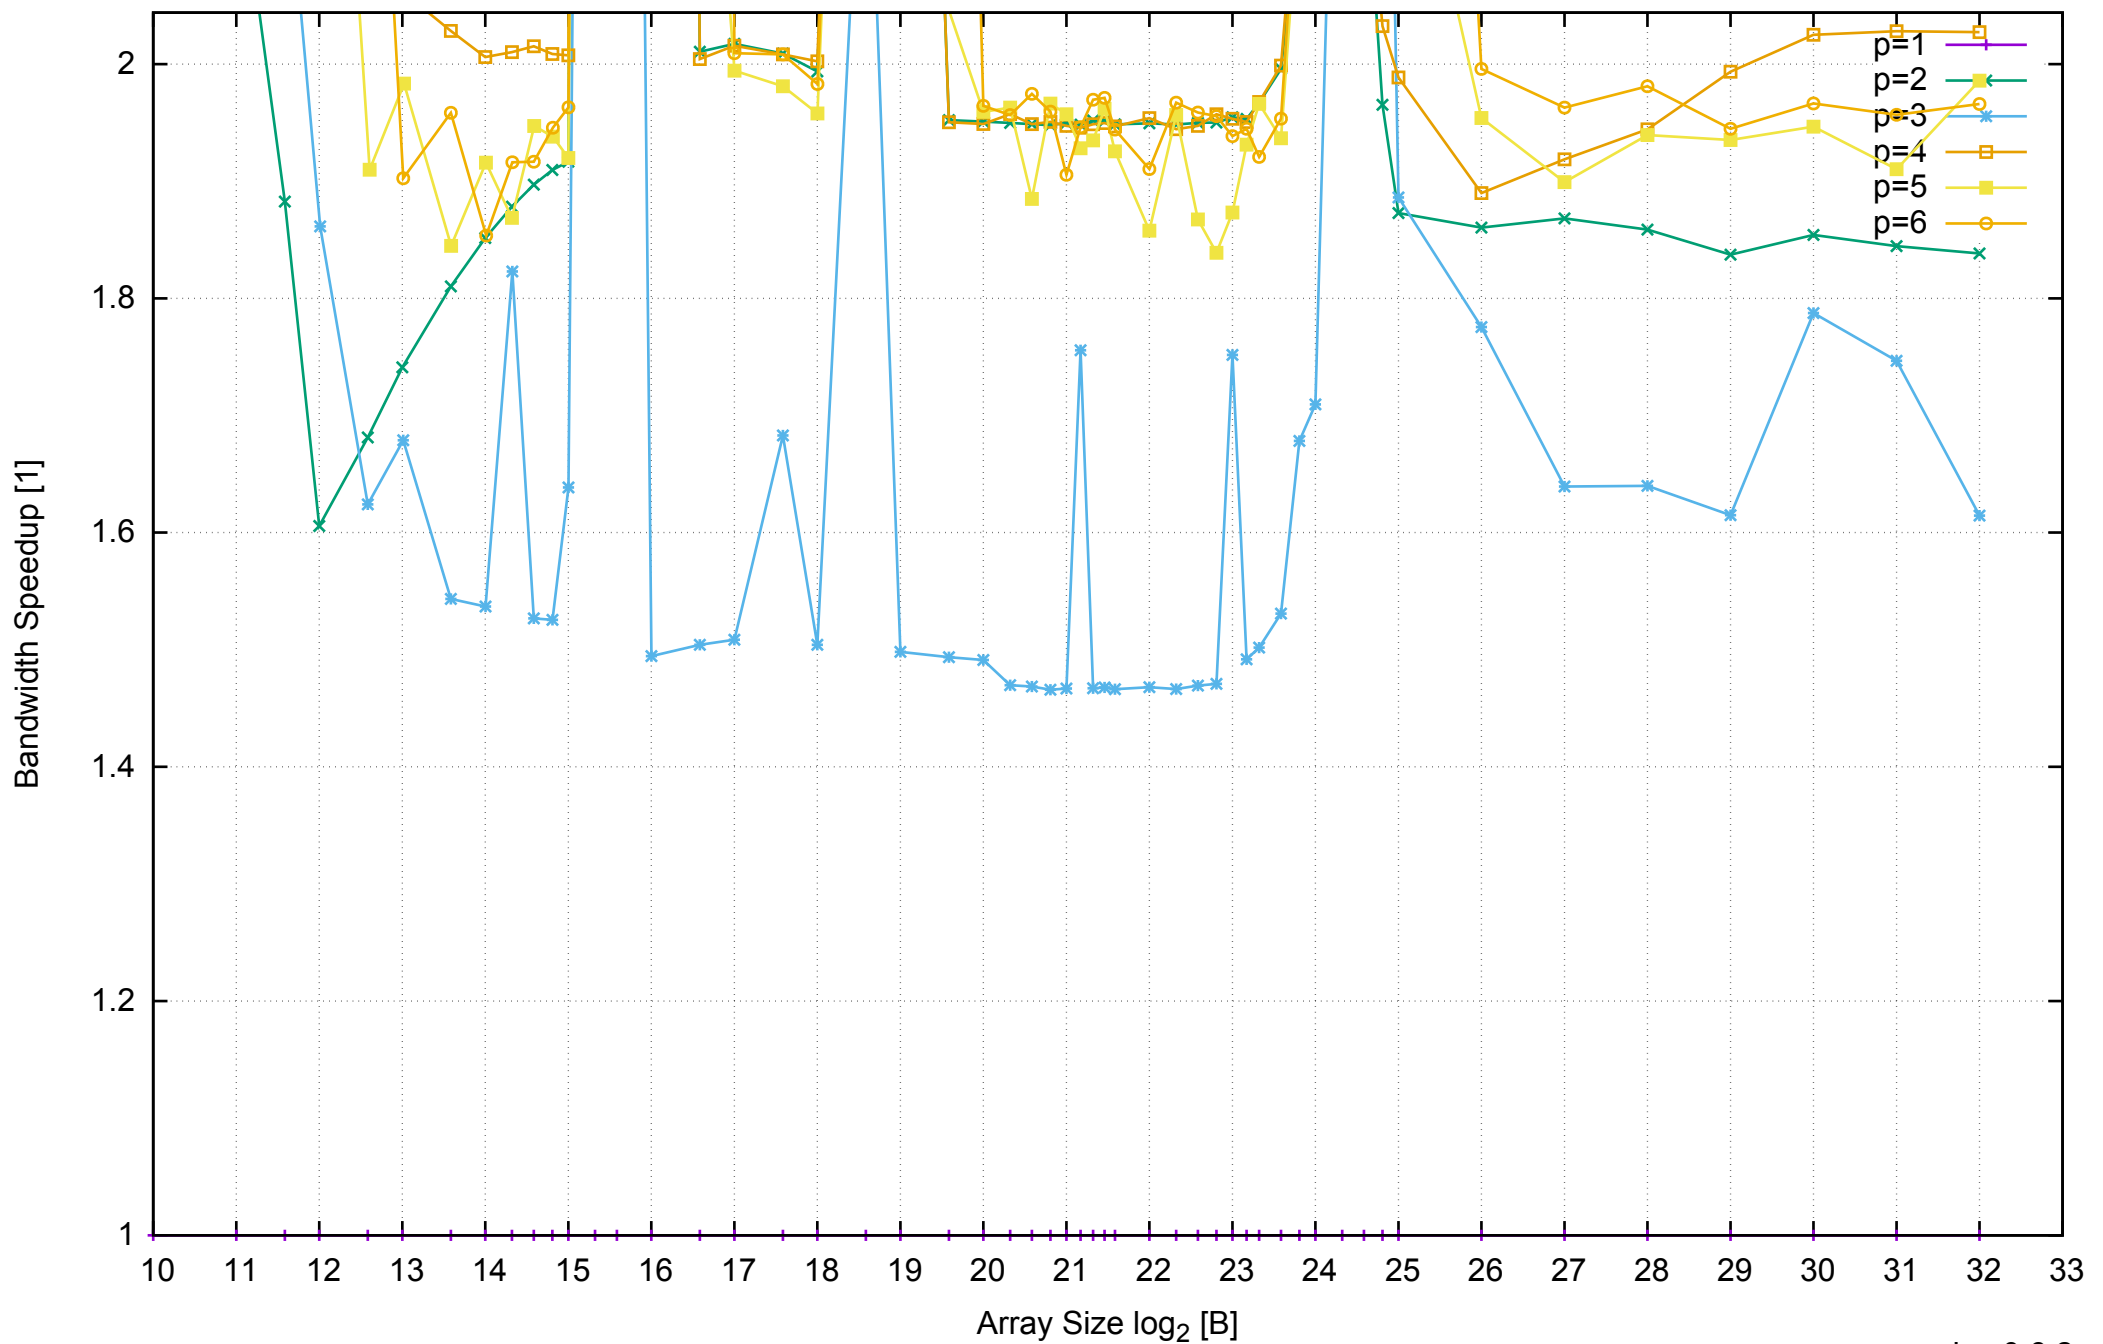

AWS c4.xlarge - Intel Xeon E5-2666 v3 2.90 GHz 7.5GB - One Thread Memory Bandwidth (only 64-bit Reads)

AWS c4.xlarge - Intel Xeon E5-2666 v3 2.90 GHz 7.5GB - Parallel Memory Bandwidth - ScanWrite256PtrSimpleLoop

AWS c4.xlarge - Intel Xeon E5-2666 v3 2.90 GHz 7.5GB - Parallel Memory Access Time - ScanWrite256PtrSimpleLoop

AWS c4.xlarge - Intel Xeon E5-2666 v3 2.90 GHz 7.5GB - Speedup of Parallel Memory Bandwidth - ScanWrite256PtrSimpleLoop