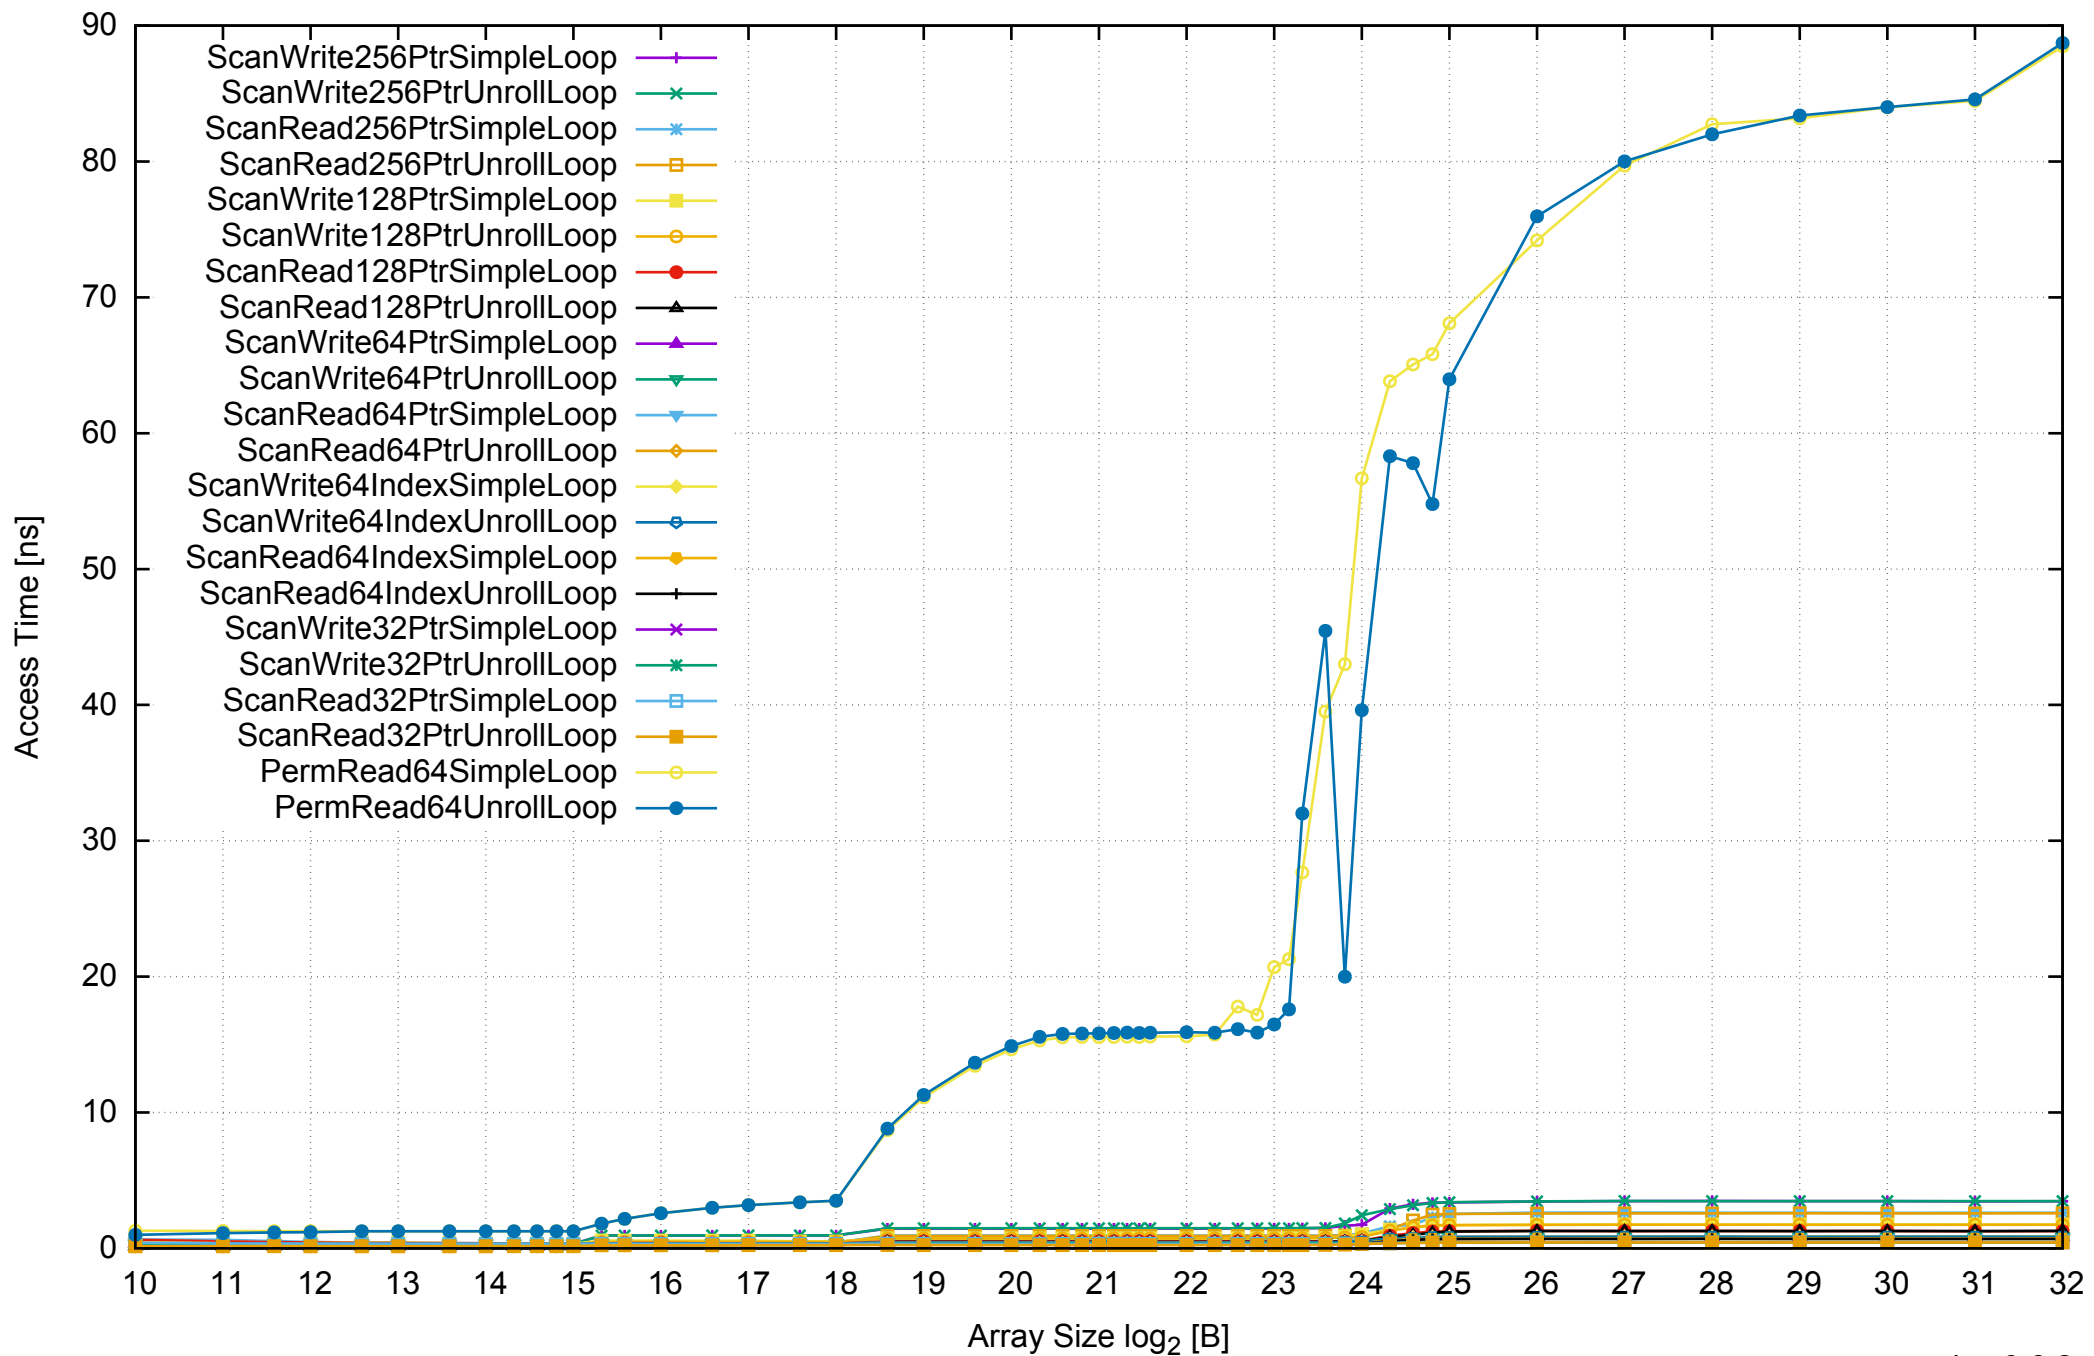

AWS c4.xlarge - Intel Xeon E5-2666 v3 2.90 GHz 7.5GB - One Thread Memory Bandwidth

AWS c4.xlarge - Intel Xeon E5-2666 v3 2.90 GHz 7.5GB - One Thread Memory Latency (Access Time)

AWS c4.xlarge - Intel Xeon E5-2666 v3 2.90 GHz 7.5GB - One Thread Memory Latency (excluding Permutation)