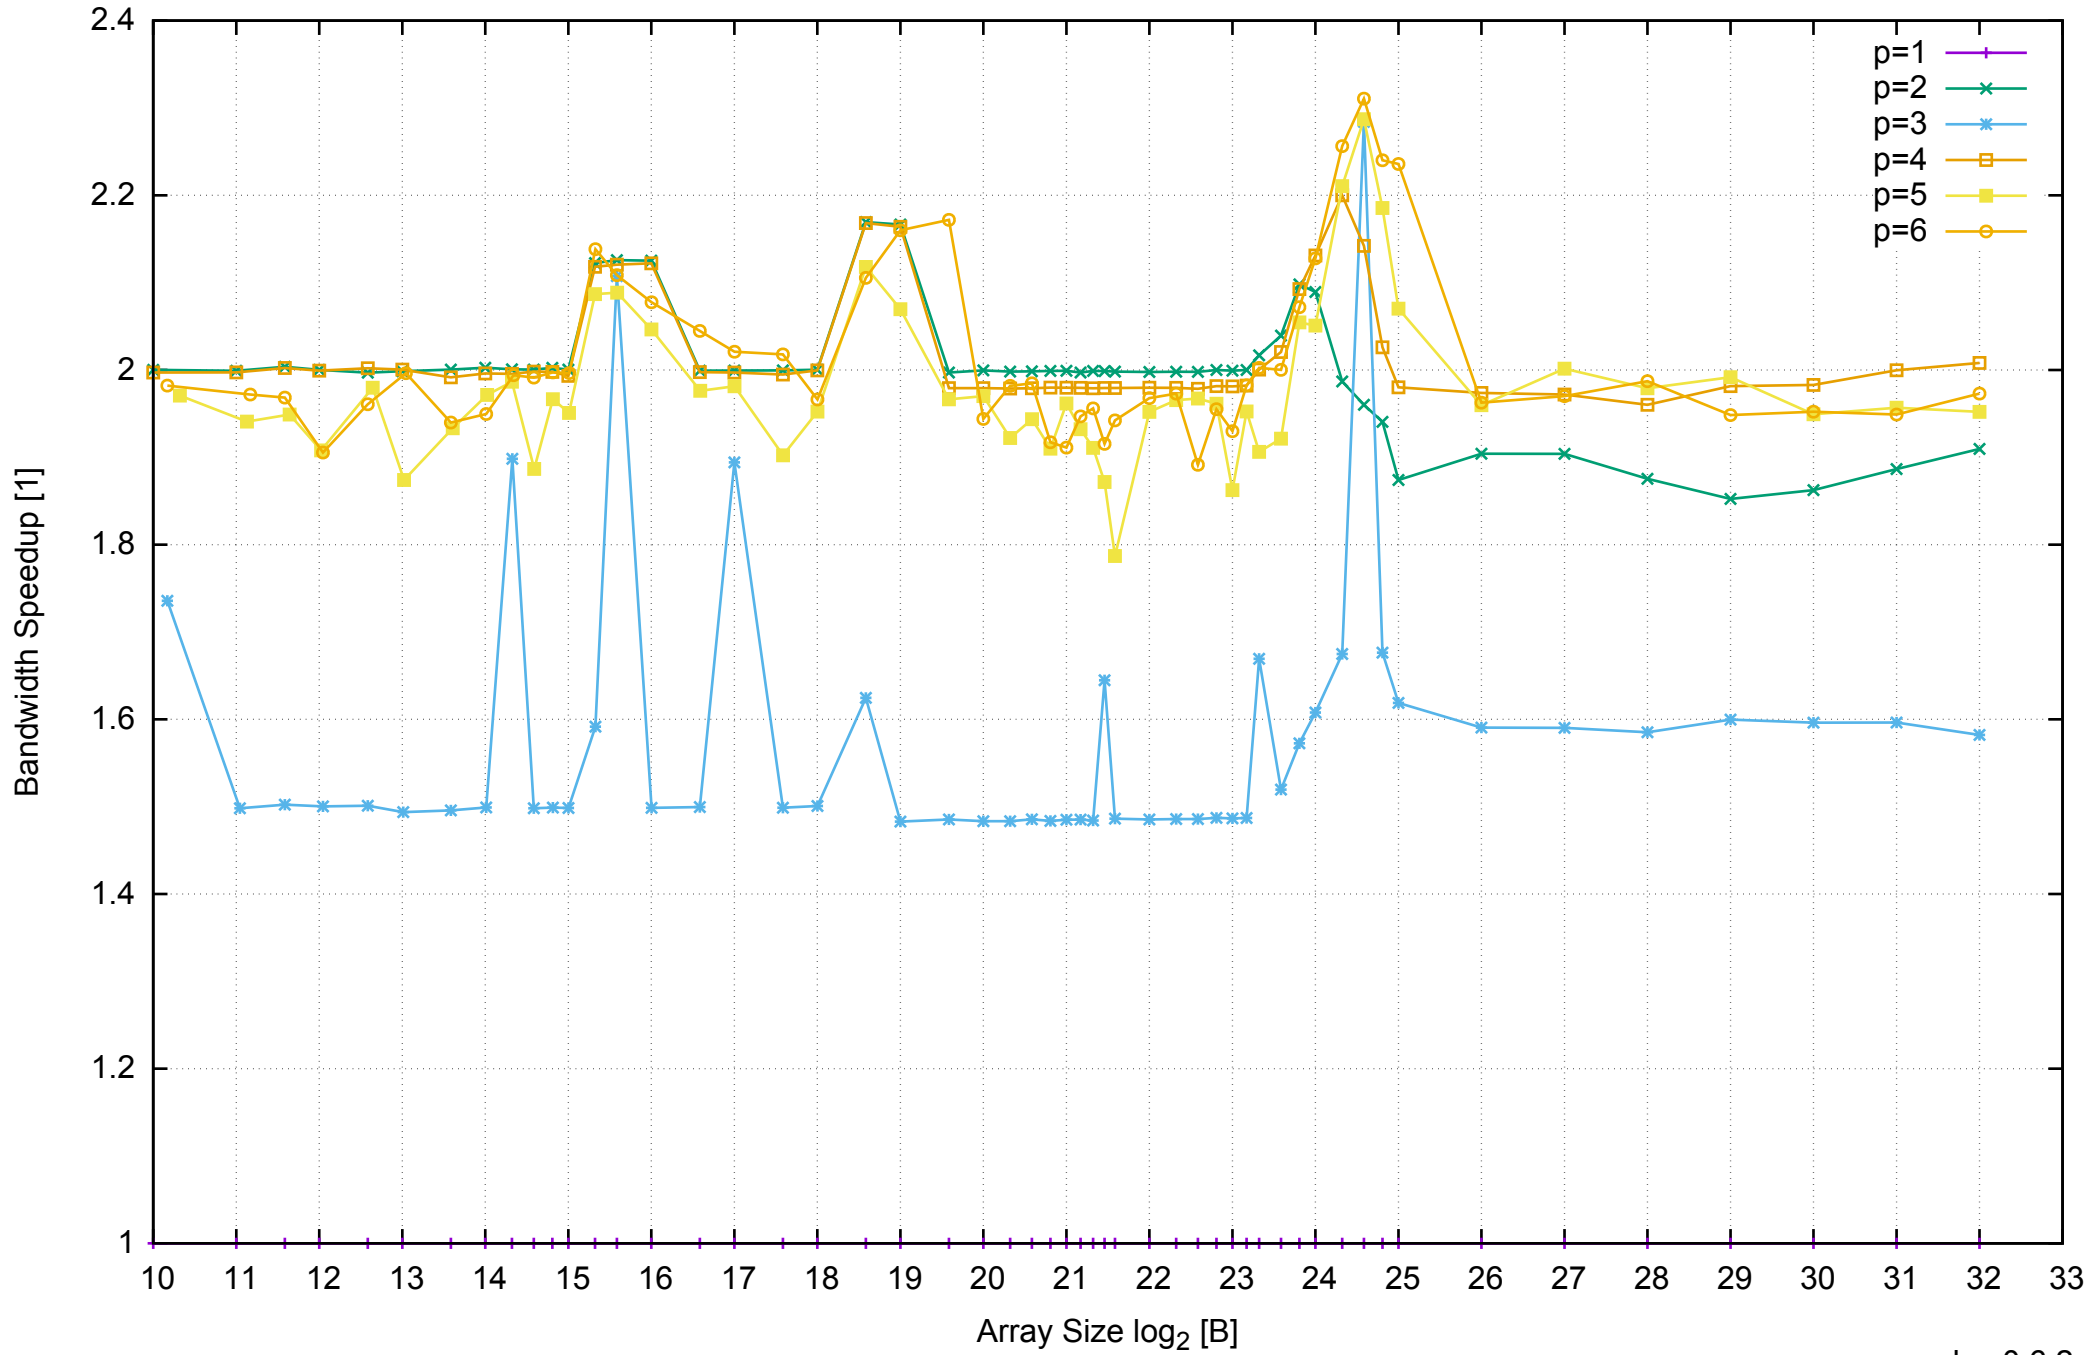

AWS c4.xlarge - Intel Xeon E5-2666 v3 2.90 GHz 7.5GB - Speedup of Parallel Memory Bandwidth - ScanWrite32PtrUnrollLoop