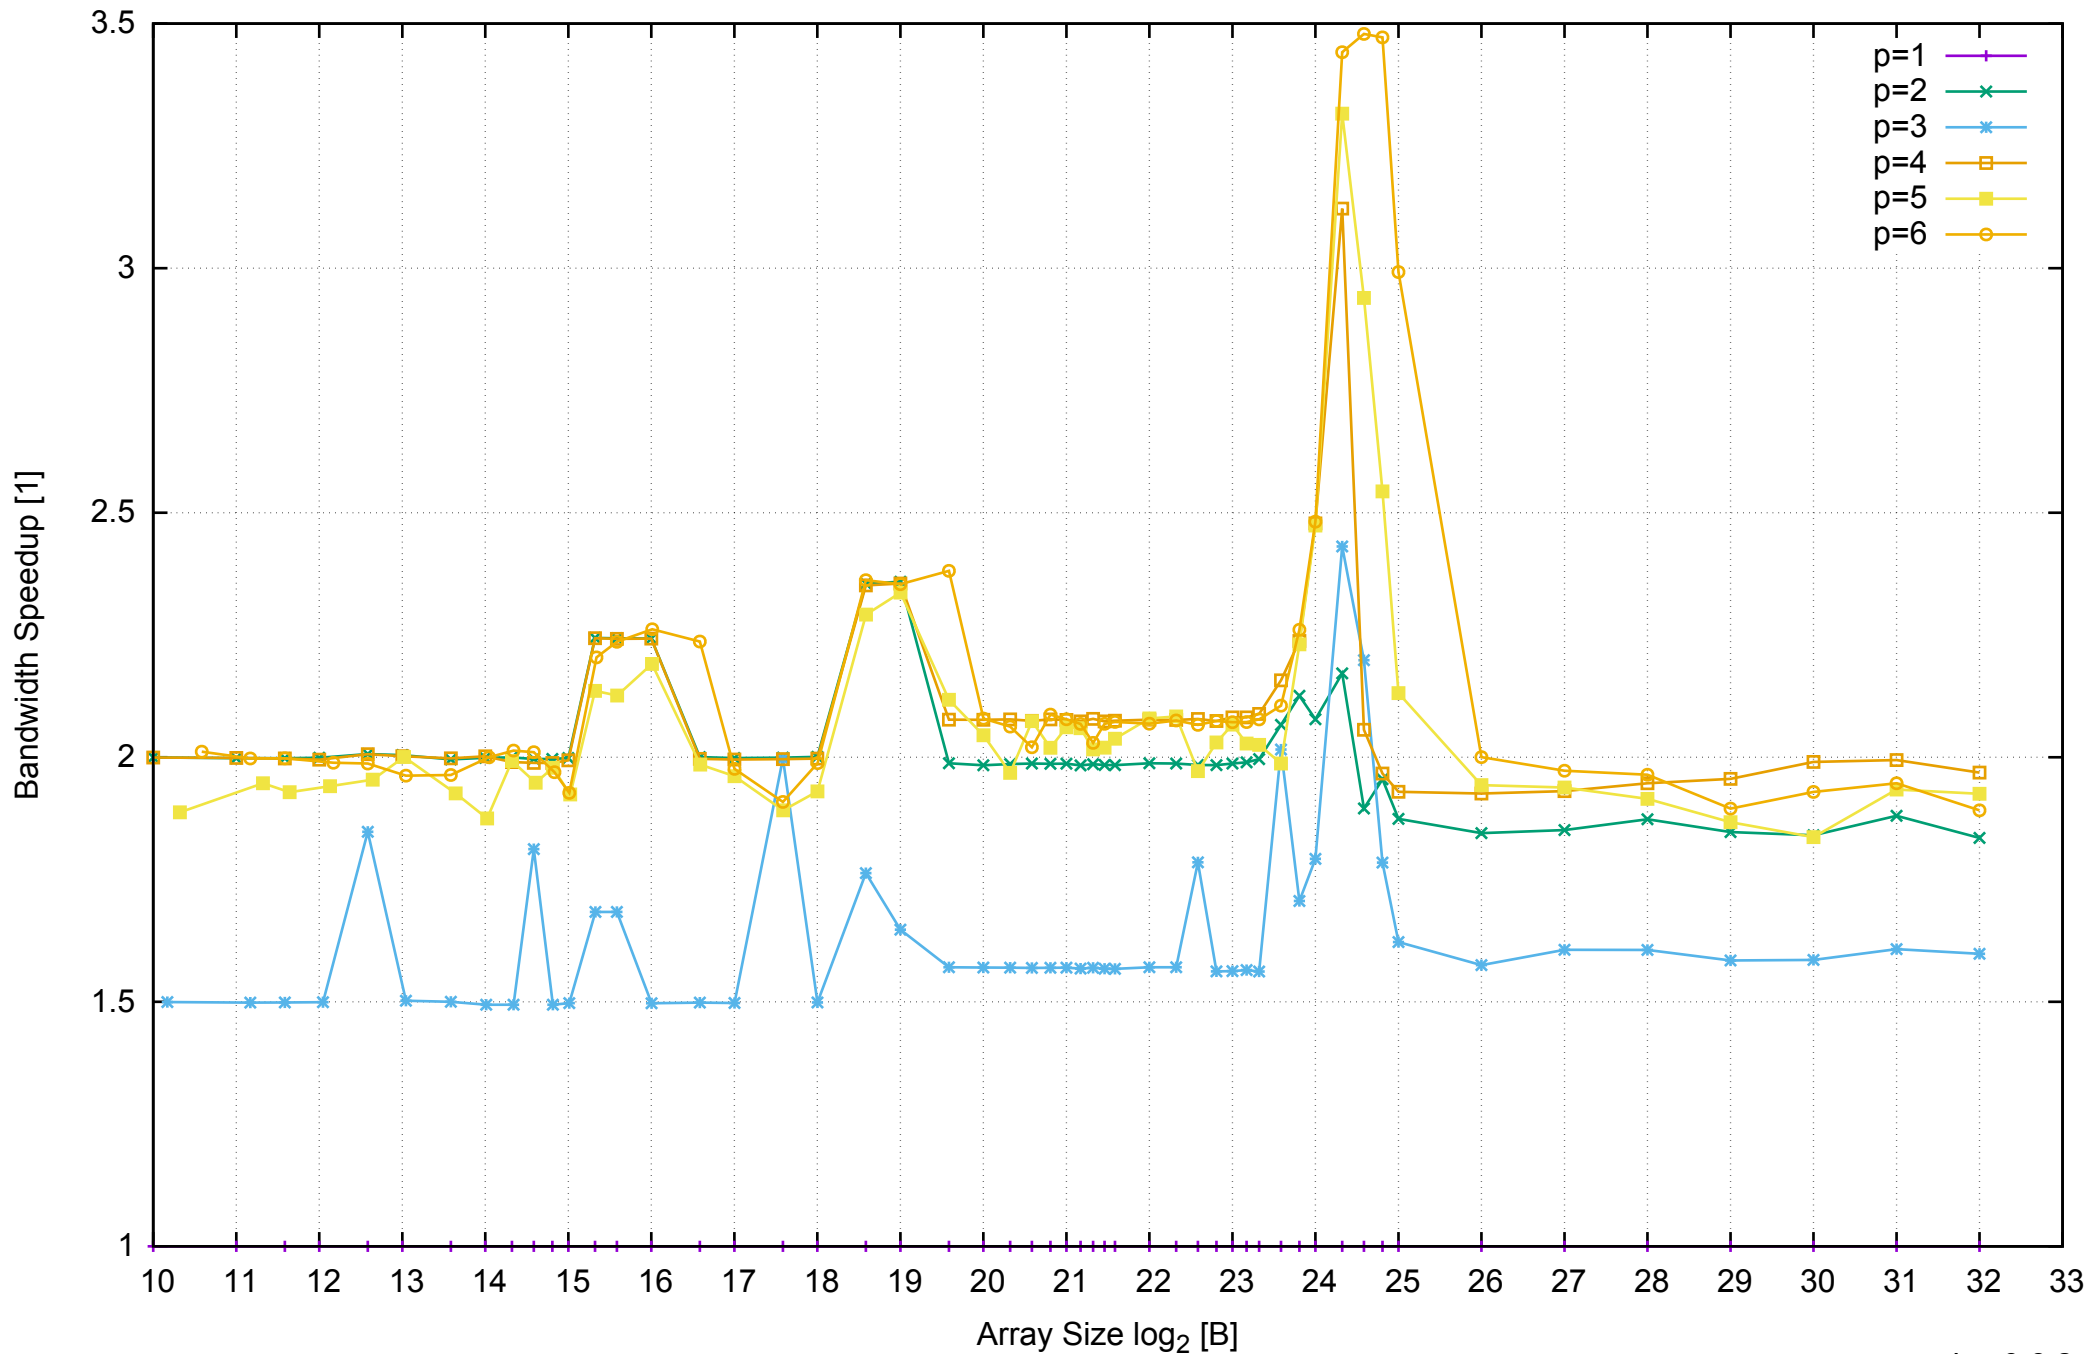

AWS c4.xlarge - Intel Xeon E5-2666 v3 2.90 GHz 7.5GB - Speedup of Parallel Memory Bandwidth - ScanWrite64IndexUnrollLoop