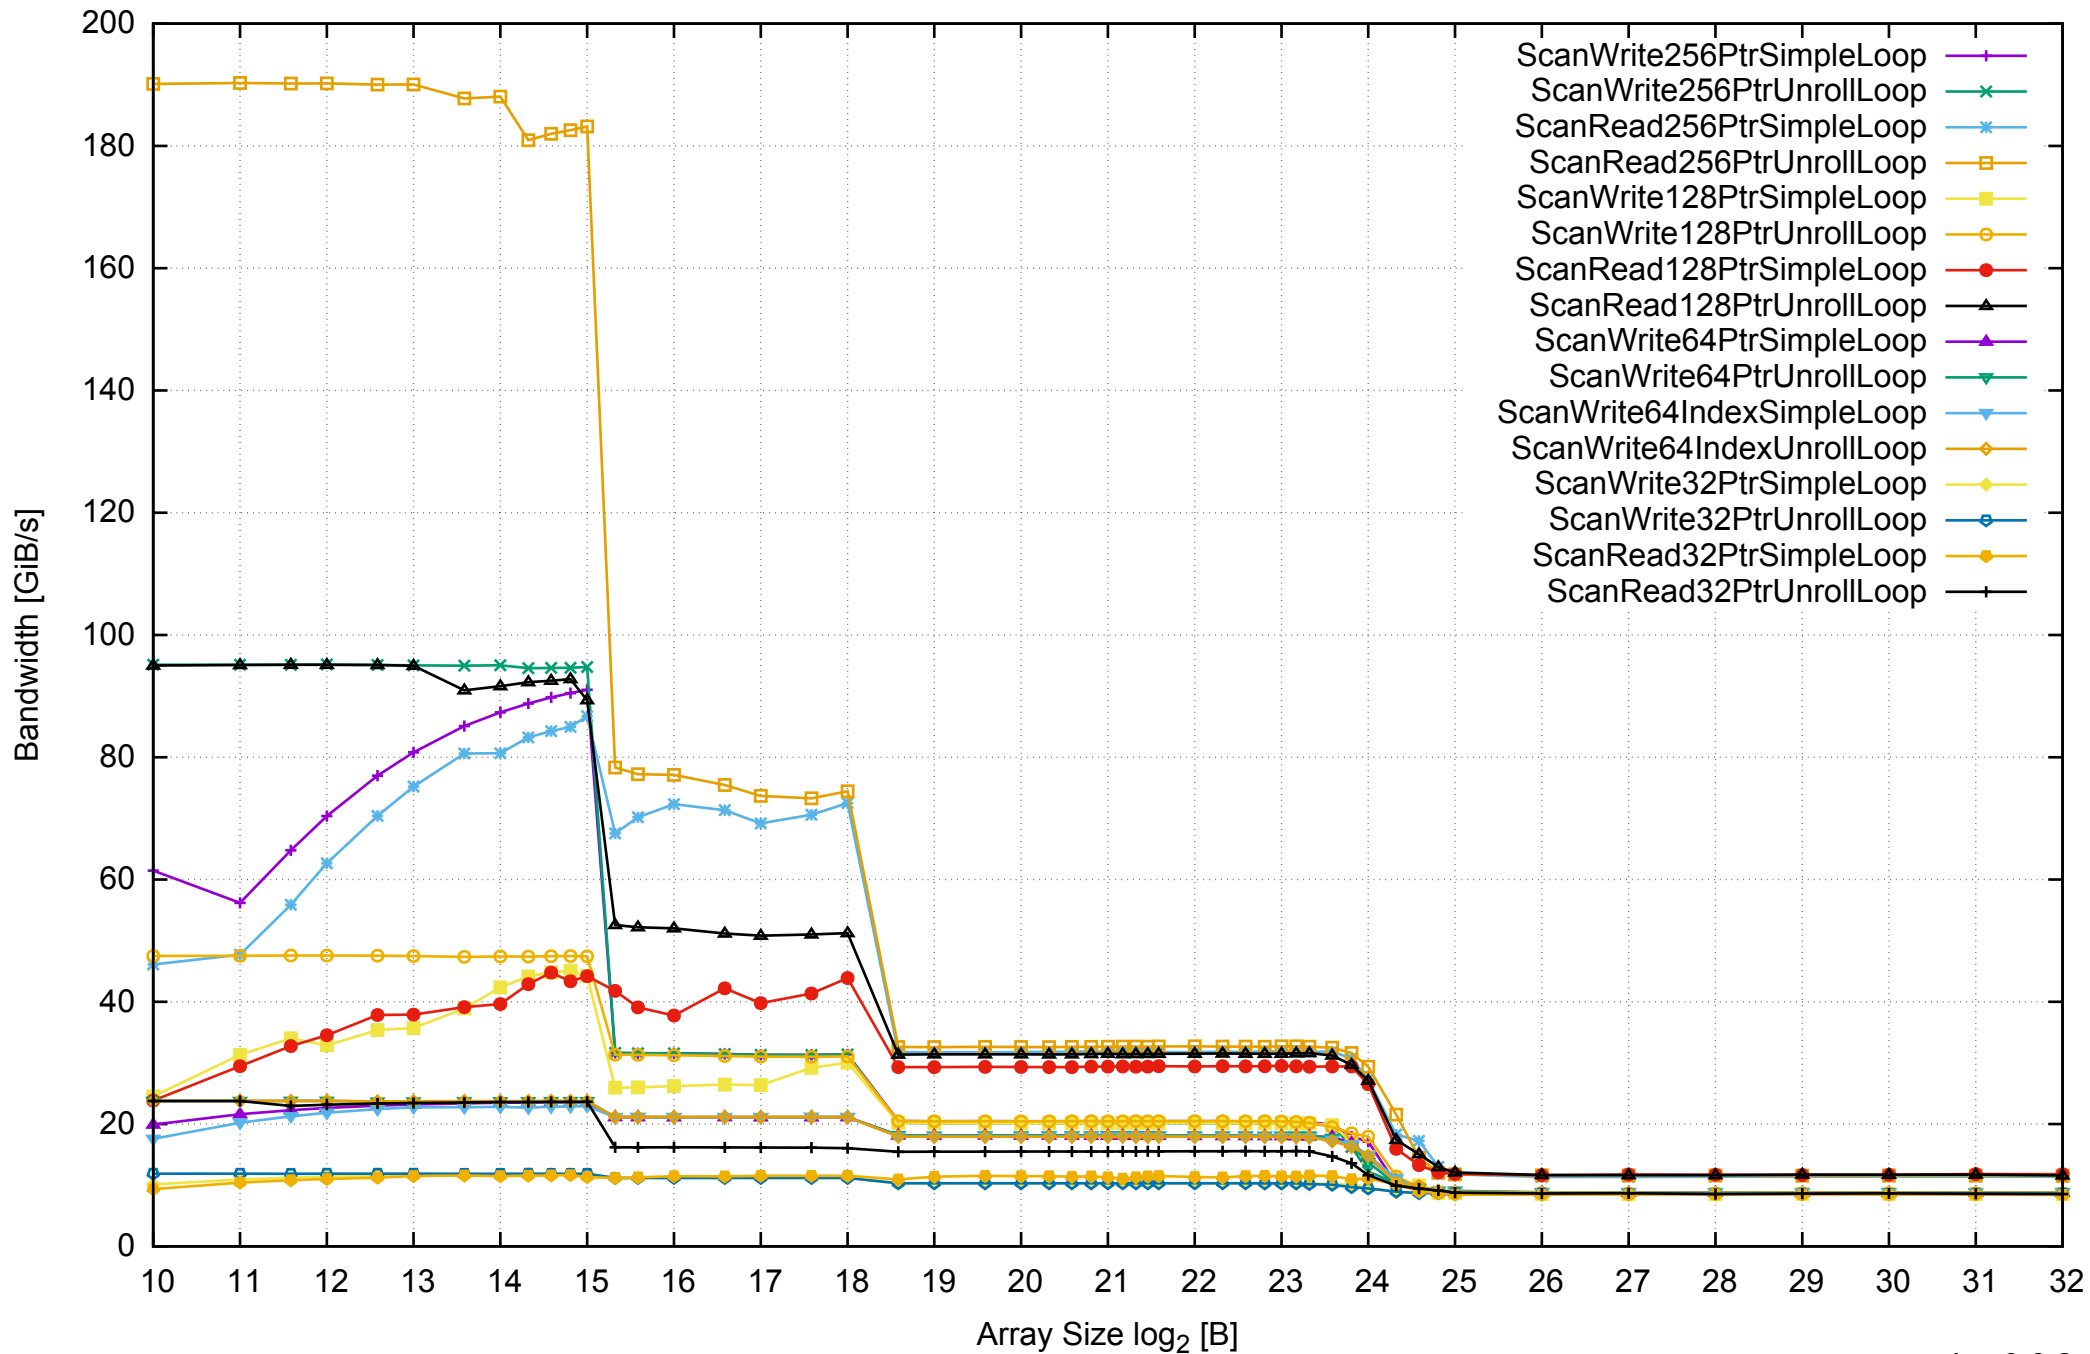

AWS c4.xlarge - Intel Xeon E5-2666 v3 2.90 GHz 7.5GB - Parallel Memory Bandwidth - ScanWrite256PtrSimpleLoop

AWS c4.xlarge - Intel Xeon E5-2666 v3 2.90 GHz 7.5GB - One Thread Memory Bandwidth (only 64-bit Reads)