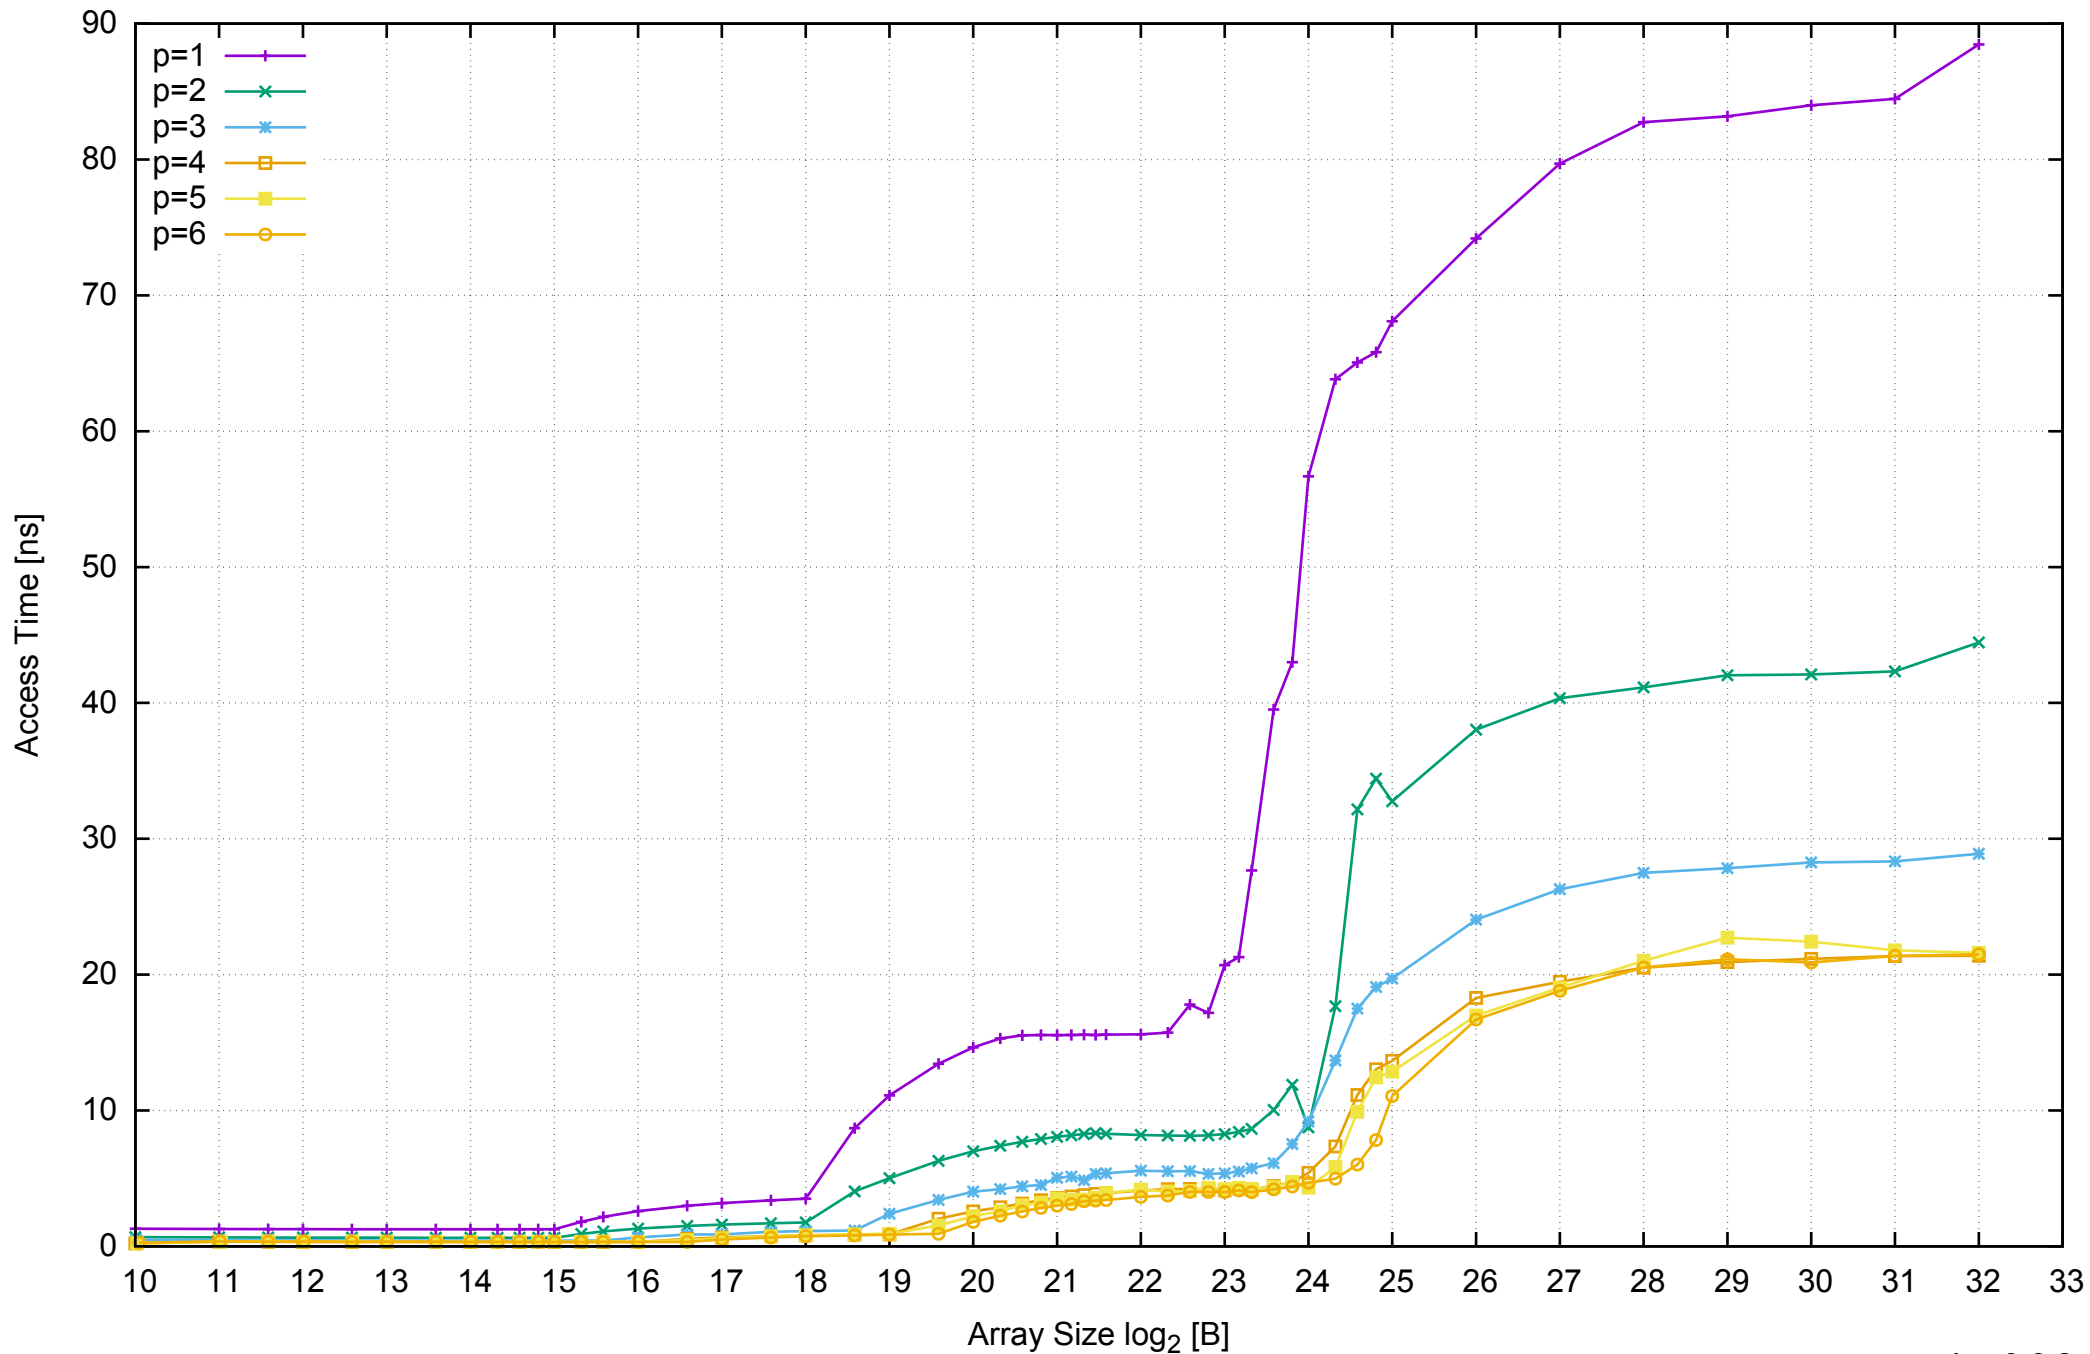

AWS c4.xlarge - Intel Xeon E5-2666 v3 2.90 GHz 7.5GB - Speedup of Parallel Memory Bandwidth - PermRead64SimpleLoop

AWS c4.xlarge - Intel Xeon E5-2666 v3 2.90 GHz 7.5GB - Parallel Memory Access Time - PermRead64SimpleLoop