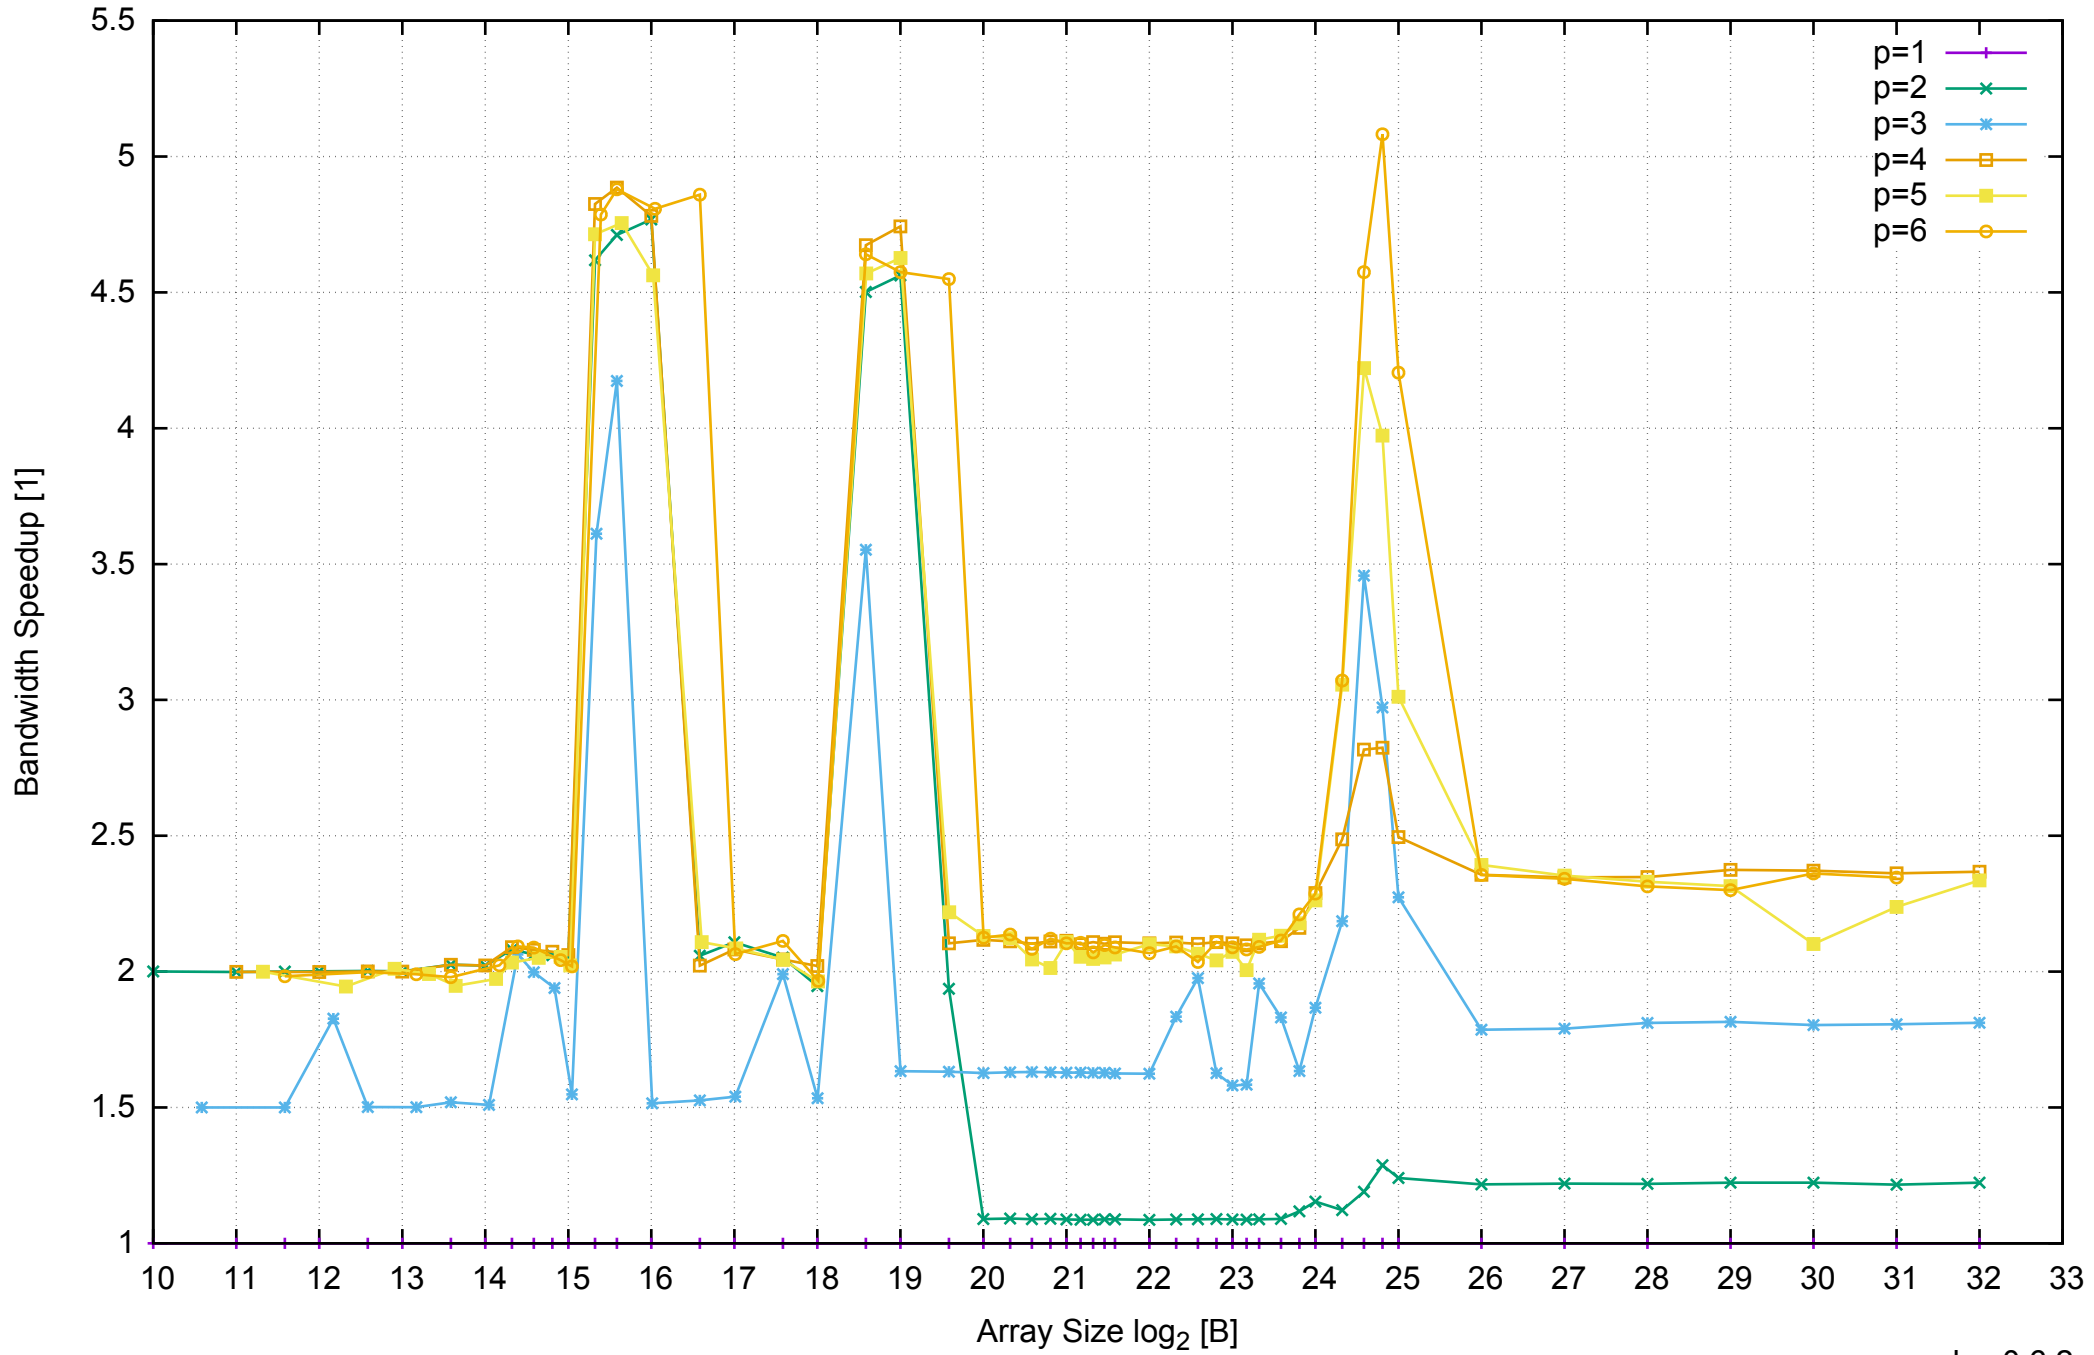

AWS c4.xlarge - Intel Xeon E5-2666 v3 2.90 GHz 7.5GB - Speedup of Parallel Memory Bandwidth - ScanRead256PtrUnrollLoop