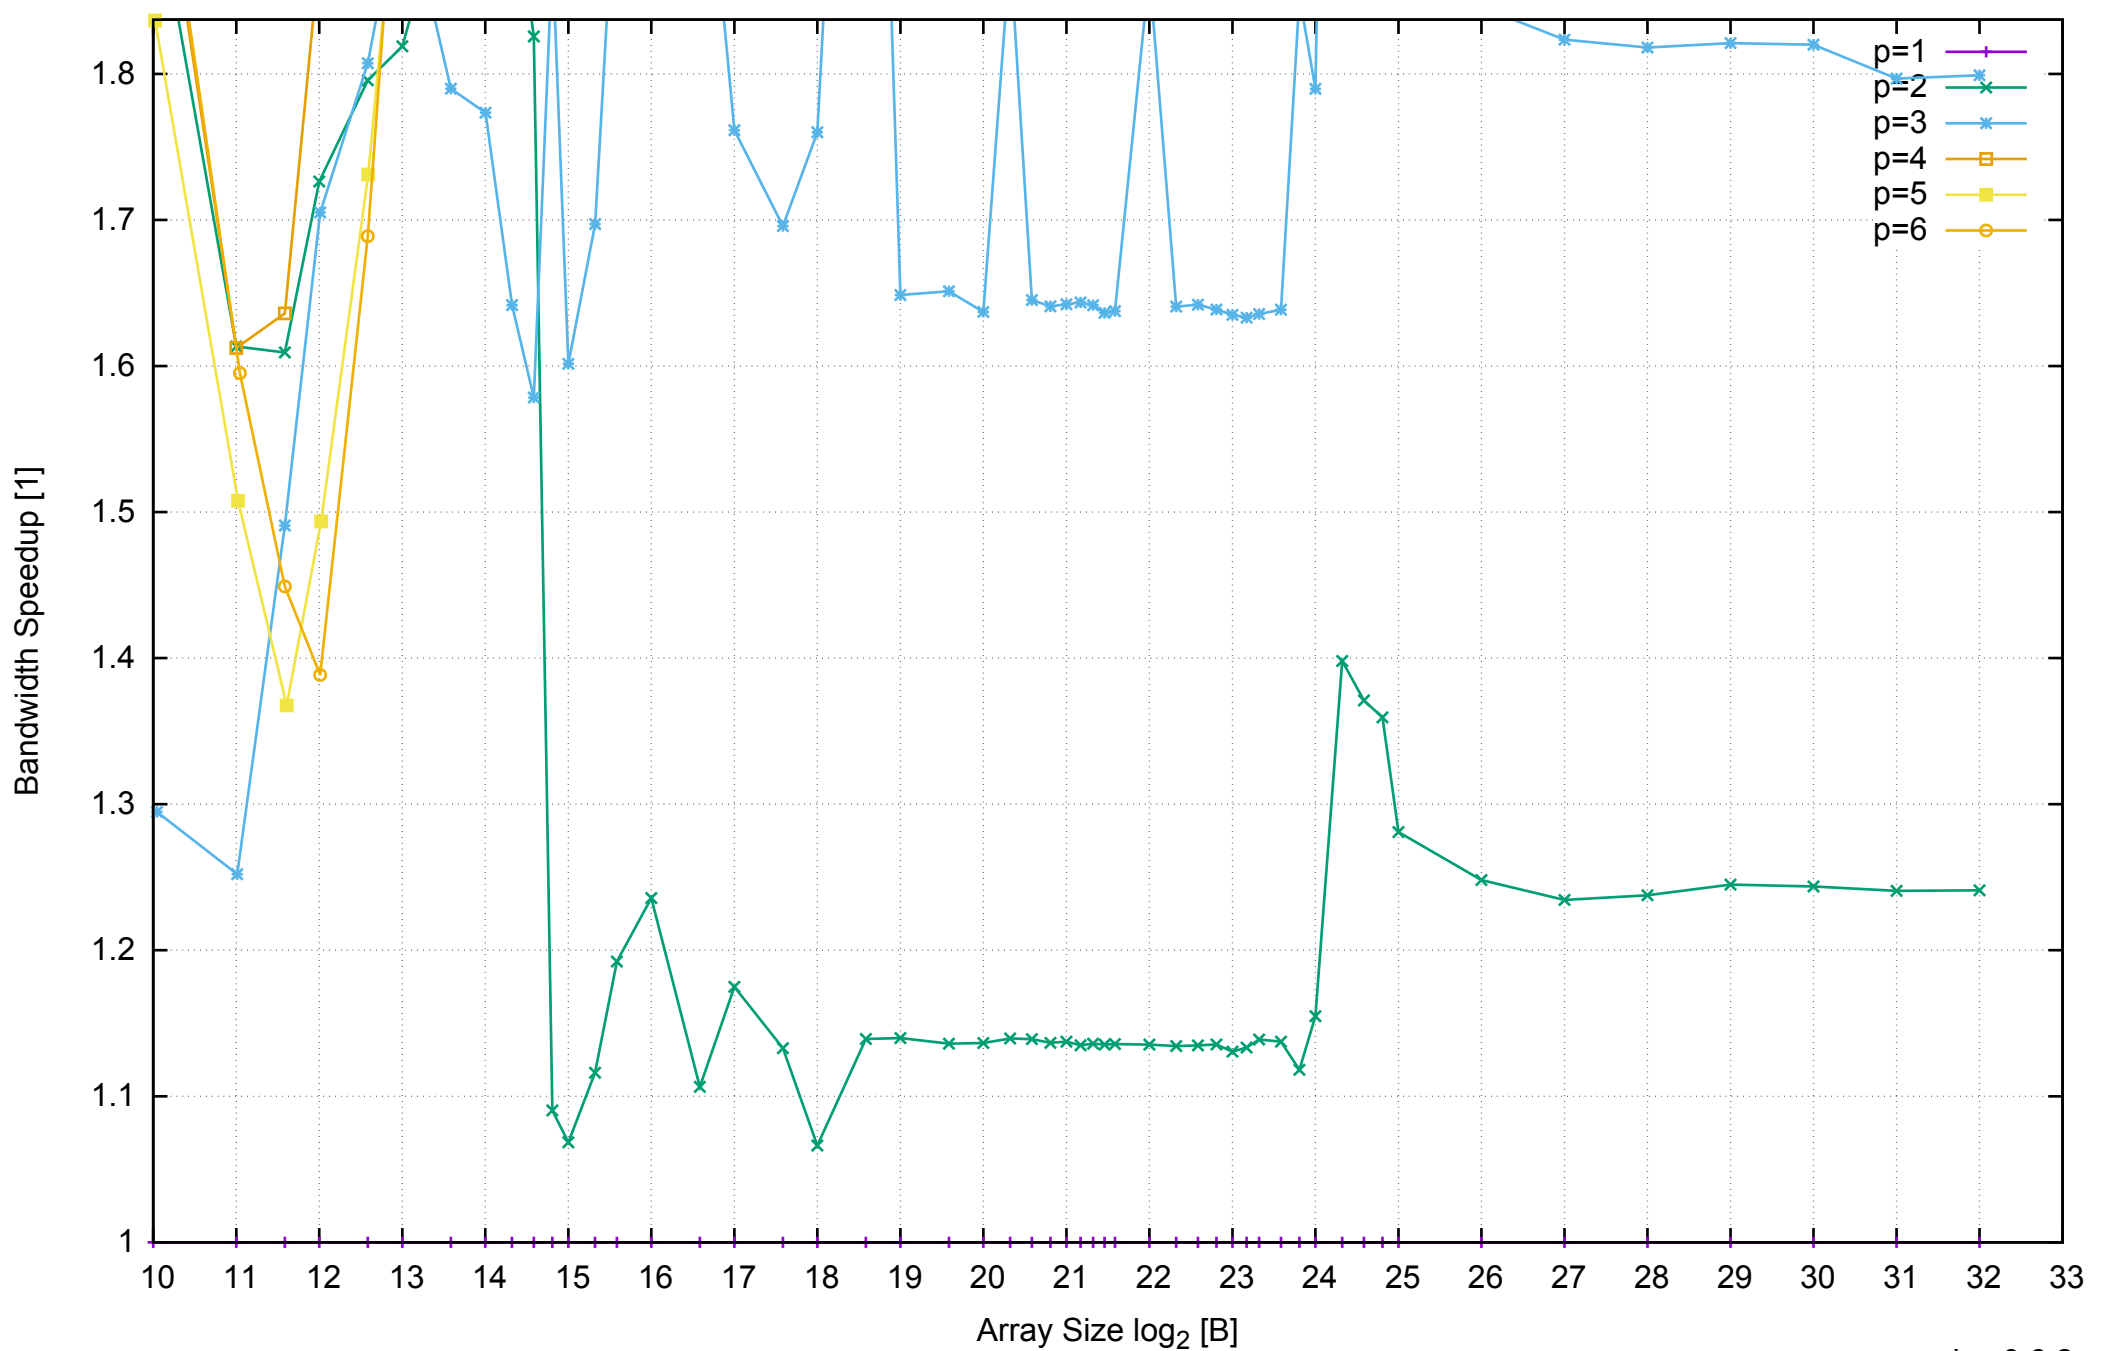

AWS c4.xlarge - Intel Xeon E5-2666 v3 2.90 GHz 7.5GB - Parallel Memory Bandwidth - ScanRead128PtrUnrollLoop

AWS c4.xlarge - Intel Xeon E5-2666 v3 2.90 GHz 7.5GB - Speedup of Parallel Memory Bandwidth (enlarged) - ScanRead128PtrSimpleLoop