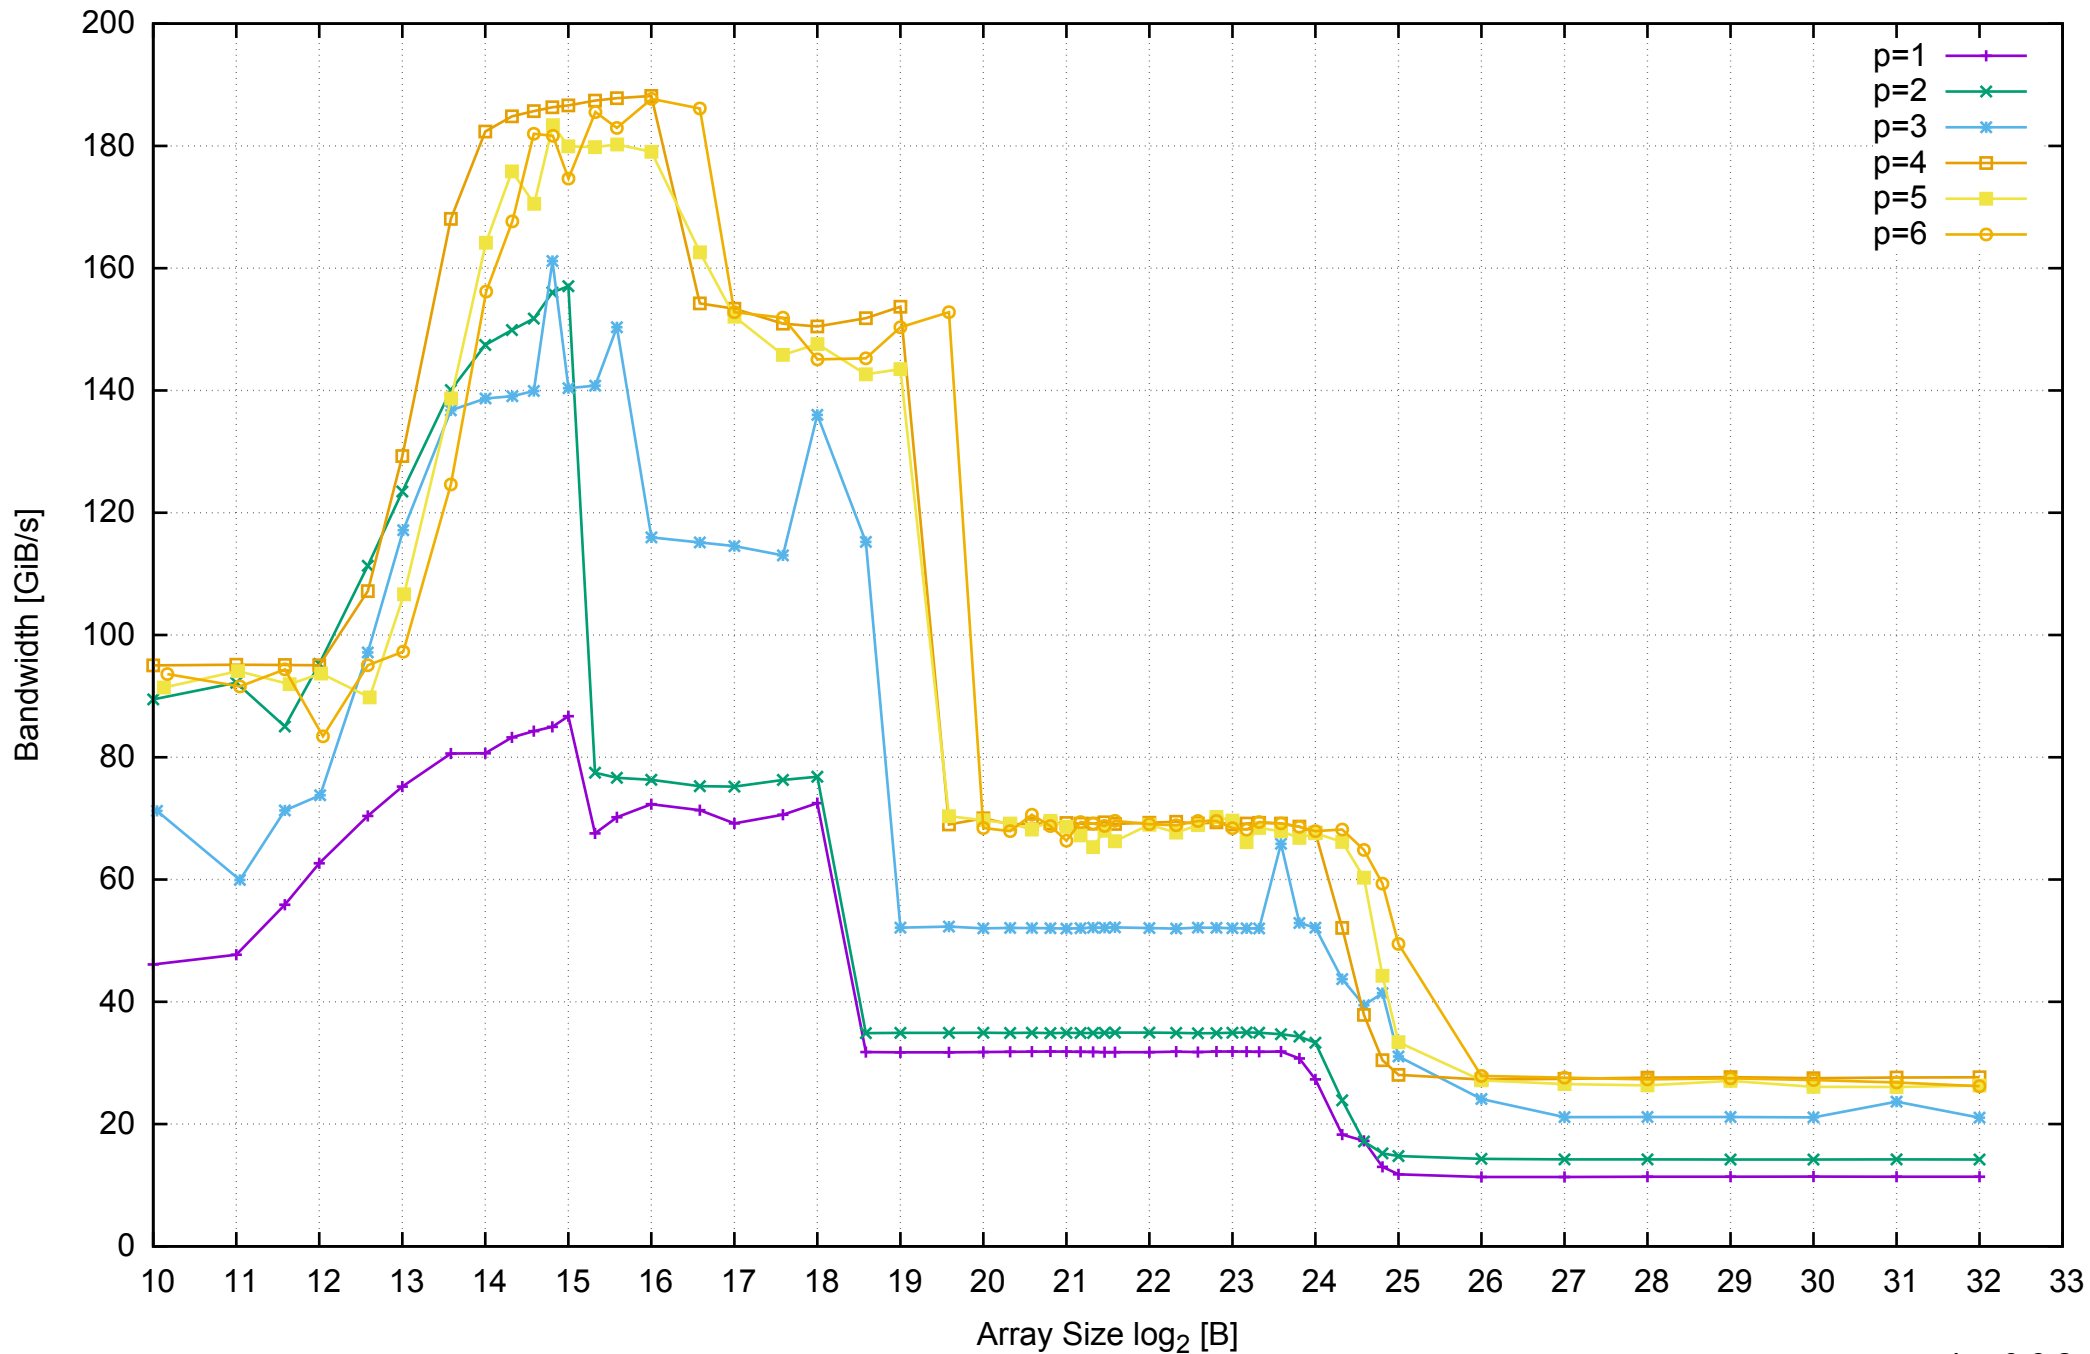

AWS c4.xlarge - Intel Xeon E5-2666 v3 2.90 GHz 7.5GB - Parallel Memory Access Time - ScanRead256PtrSimpleLoop

AWS c4.xlarge - Intel Xeon E5-2666 v3 2.90 GHz 7.5GB - Parallel Memory Bandwidth - ScanRead256PtrSimpleLoop