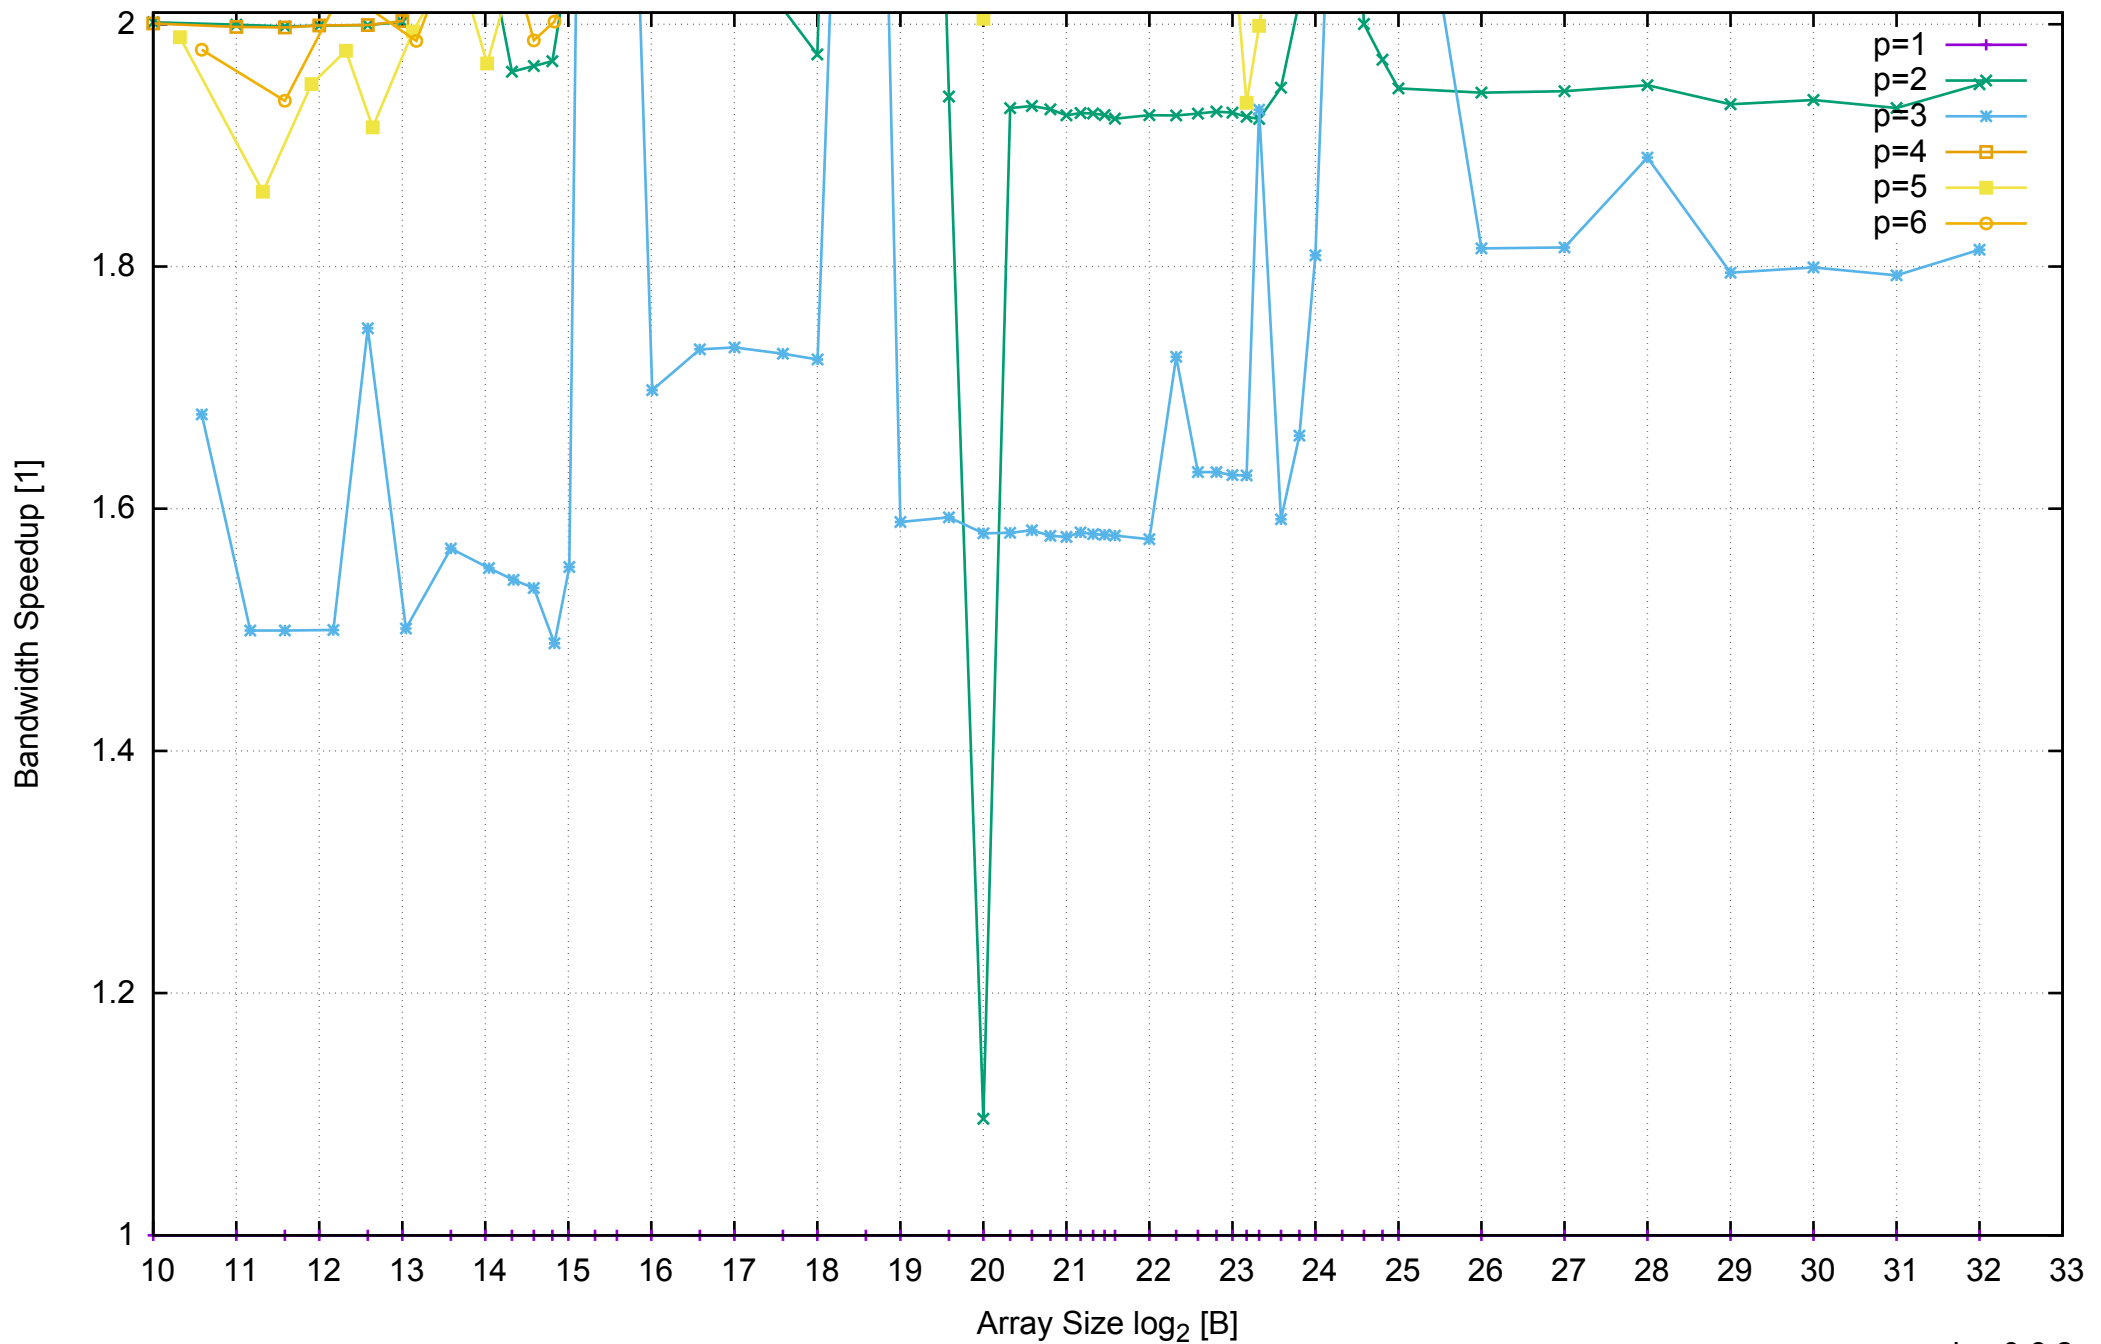

AWS c4.xlarge - Intel Xeon E5-2666 v3 2.90 GHz 7.5GB - Parallel Memory Bandwidth - ScanWrite64PtrSimpleLoop