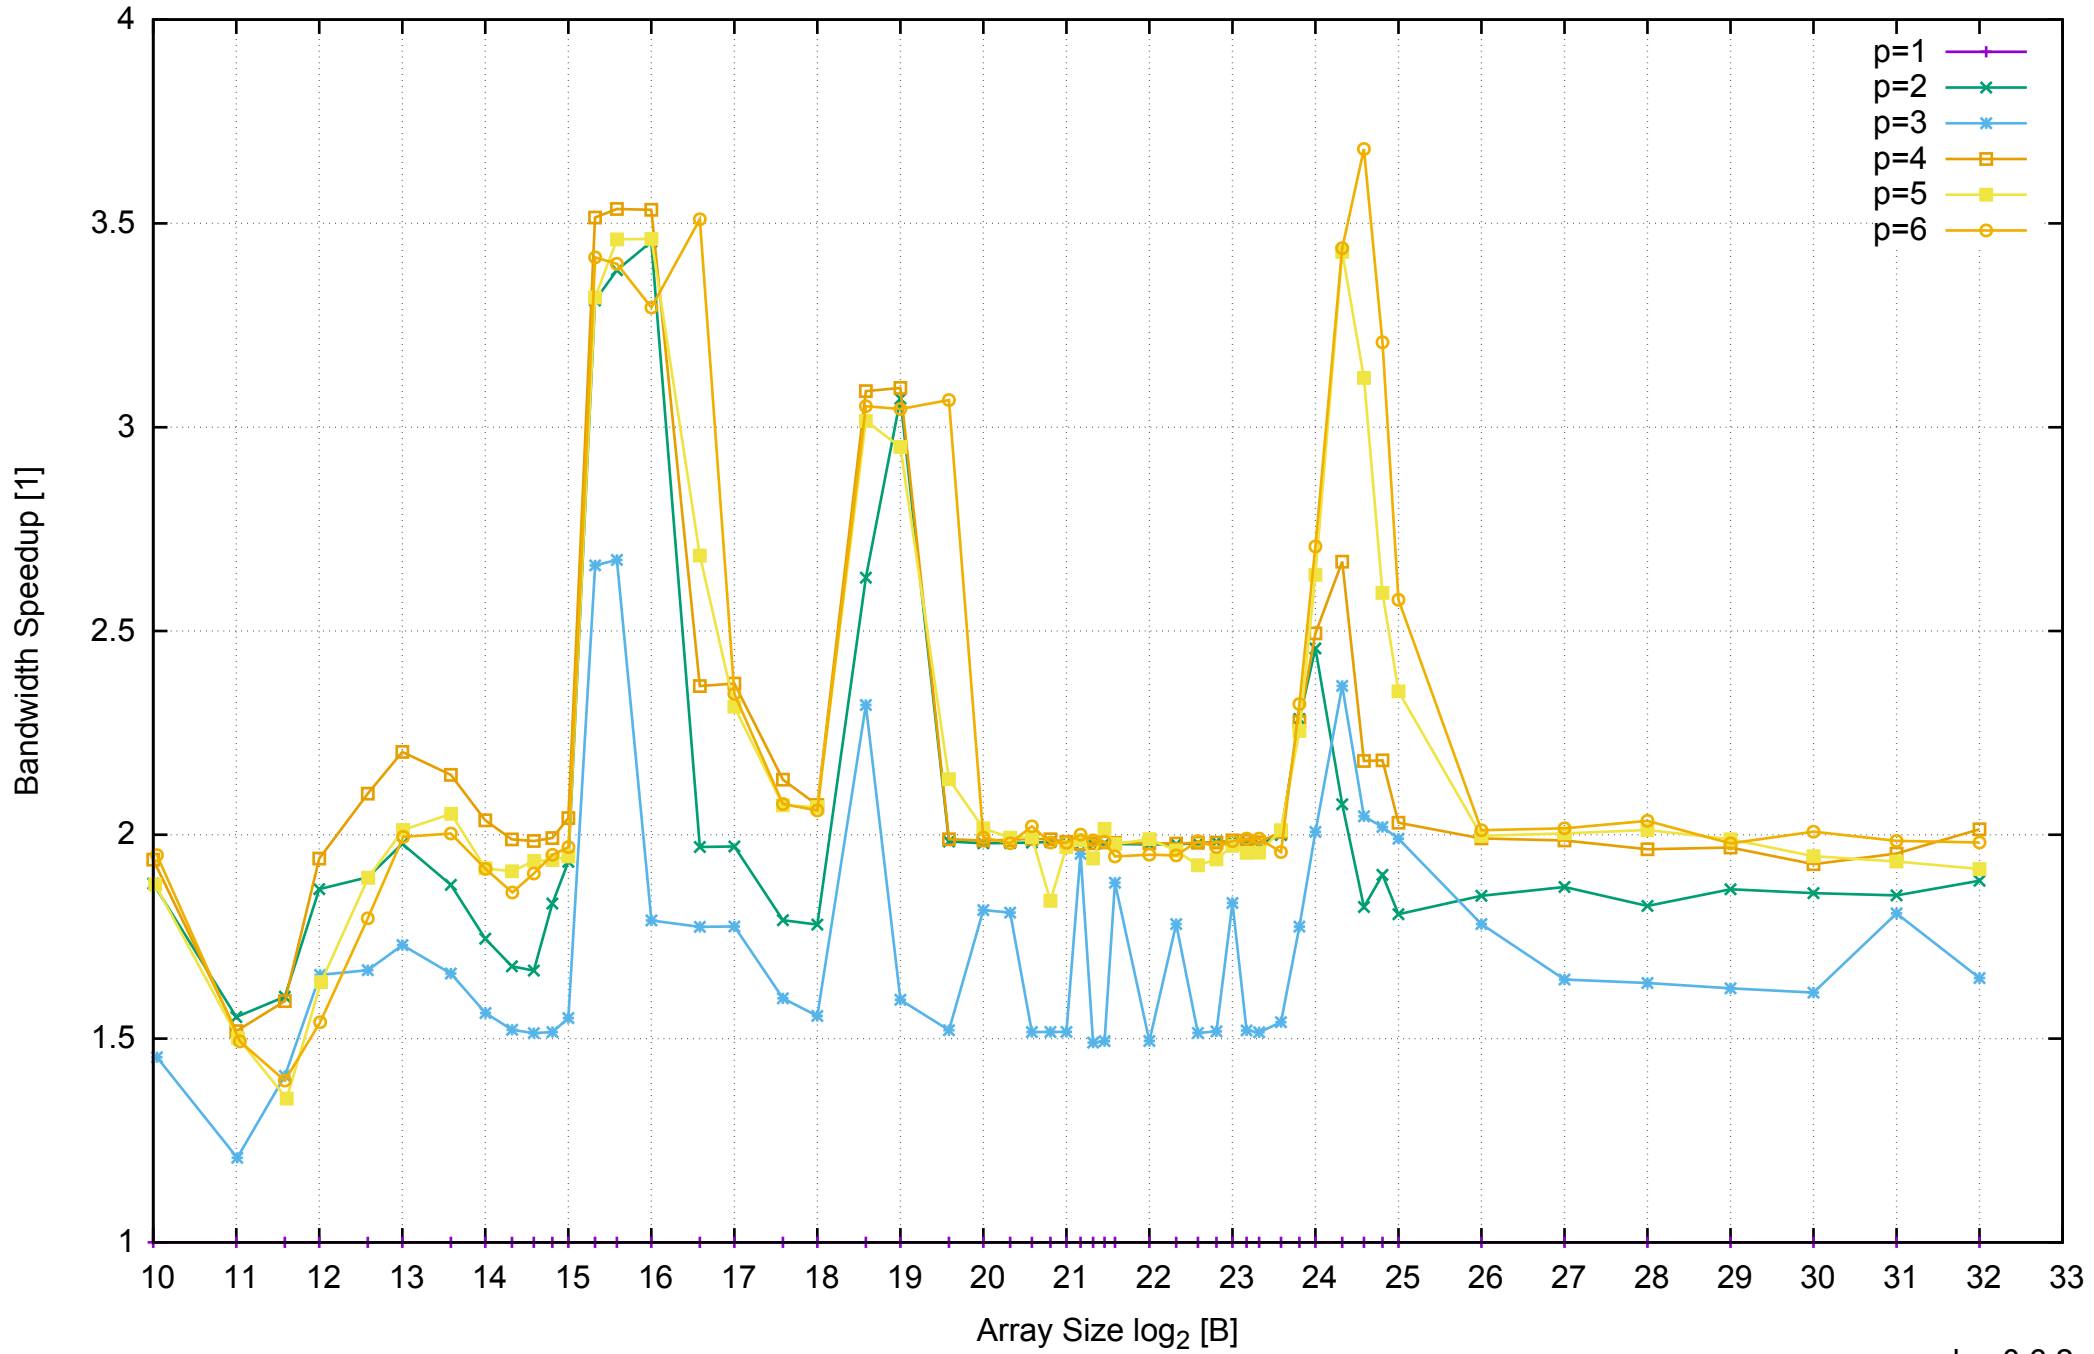

AWS c4.xlarge - Intel Xeon E5-2666 v3 2.90 GHz 7.5GB - Speedup of Parallel Memory Bandwidth (enlarged) - ScanWrite128PtrSimpleLoop

AWS c4.xlarge - Intel Xeon E5-2666 v3 2.90 GHz 7.5GB - Speedup of Parallel Memory Bandwidth - ScanWrite128PtrSimpleLoop