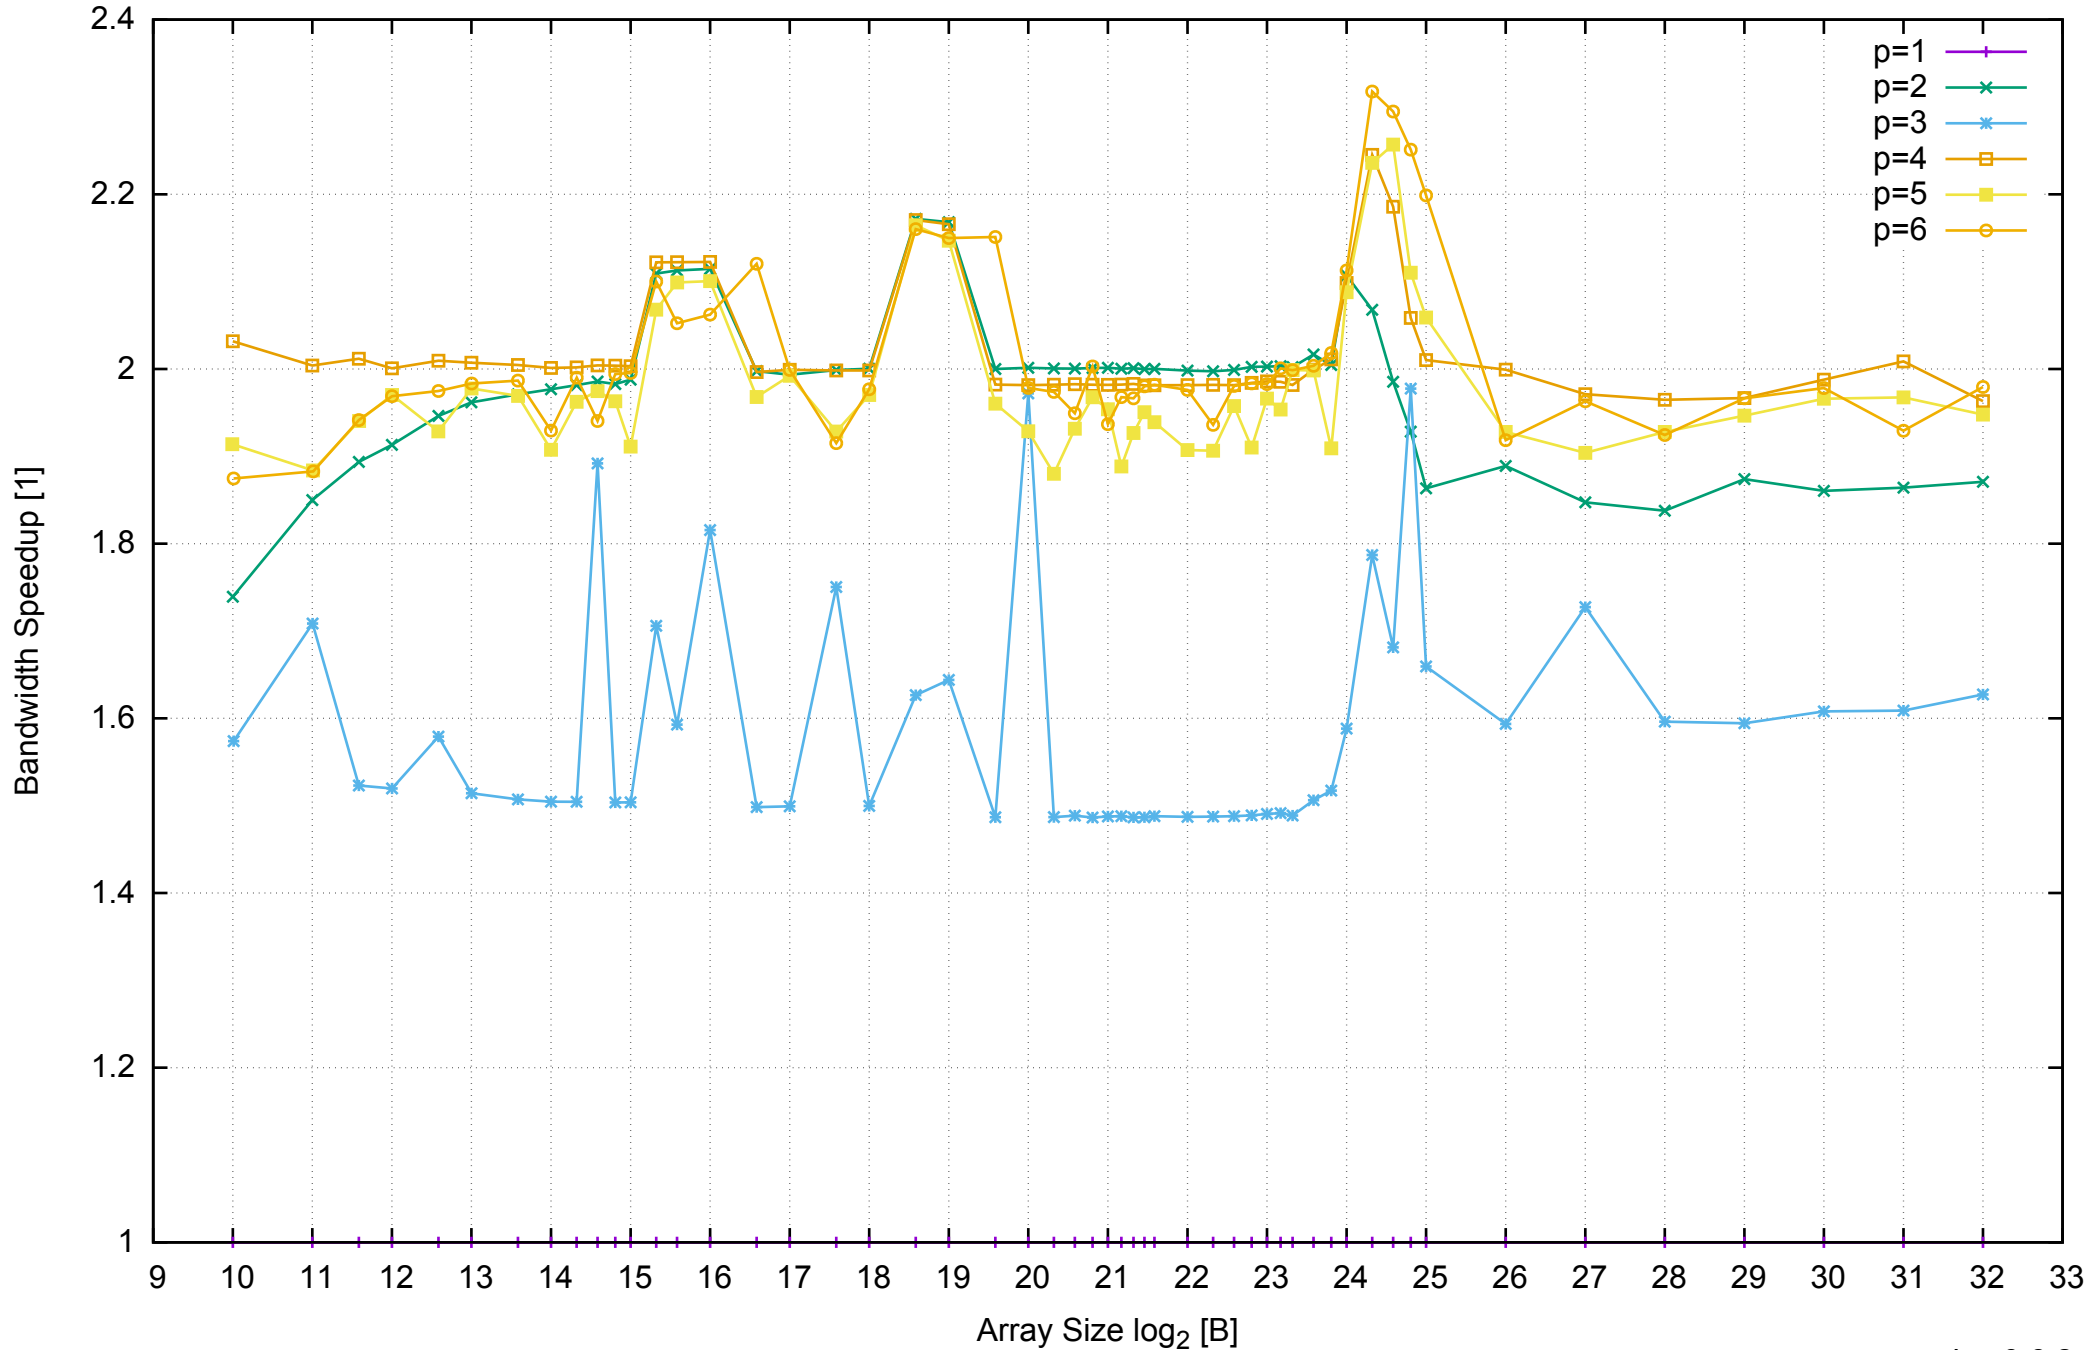

AWS c4.xlarge - Intel Xeon E5-2666 v3 2.90 GHz 7.5GB - Speedup of Parallel Memory Bandwidth - ScanWrite32PtrSimpleLoop