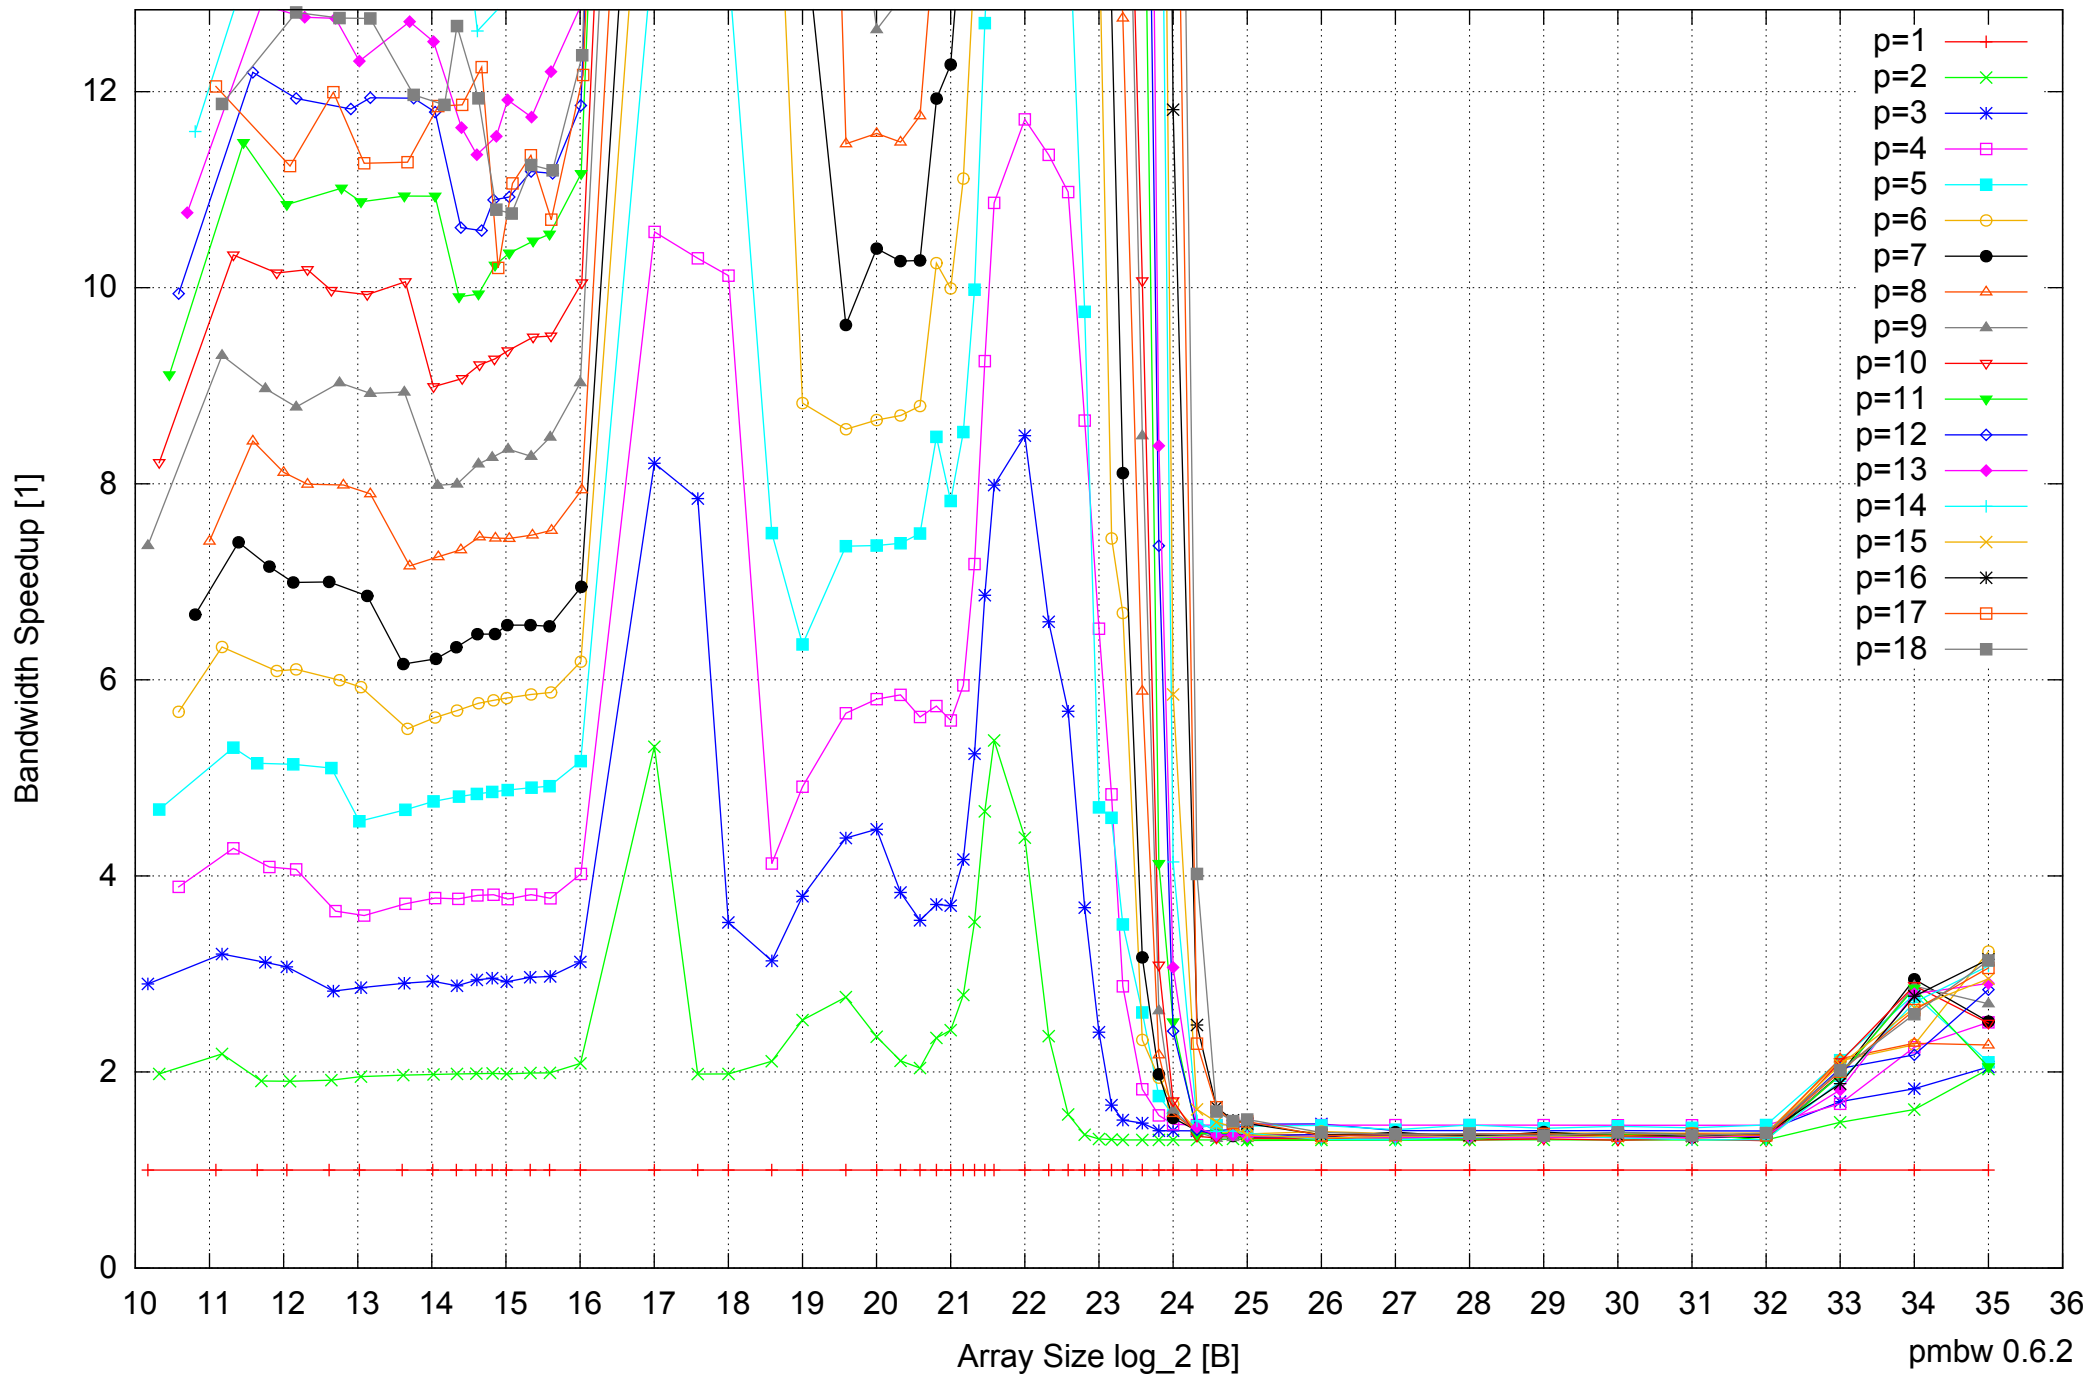

AMD Opteron 8350 64GB - Parallel Memory Bandwidth - ScanRead64IndexSimpleLoop

AMD Opteron 8350 64GB - Speedup of Parallel Memory Bandwidth (enlarged) - ScanWrite64IndexUnrollLoop