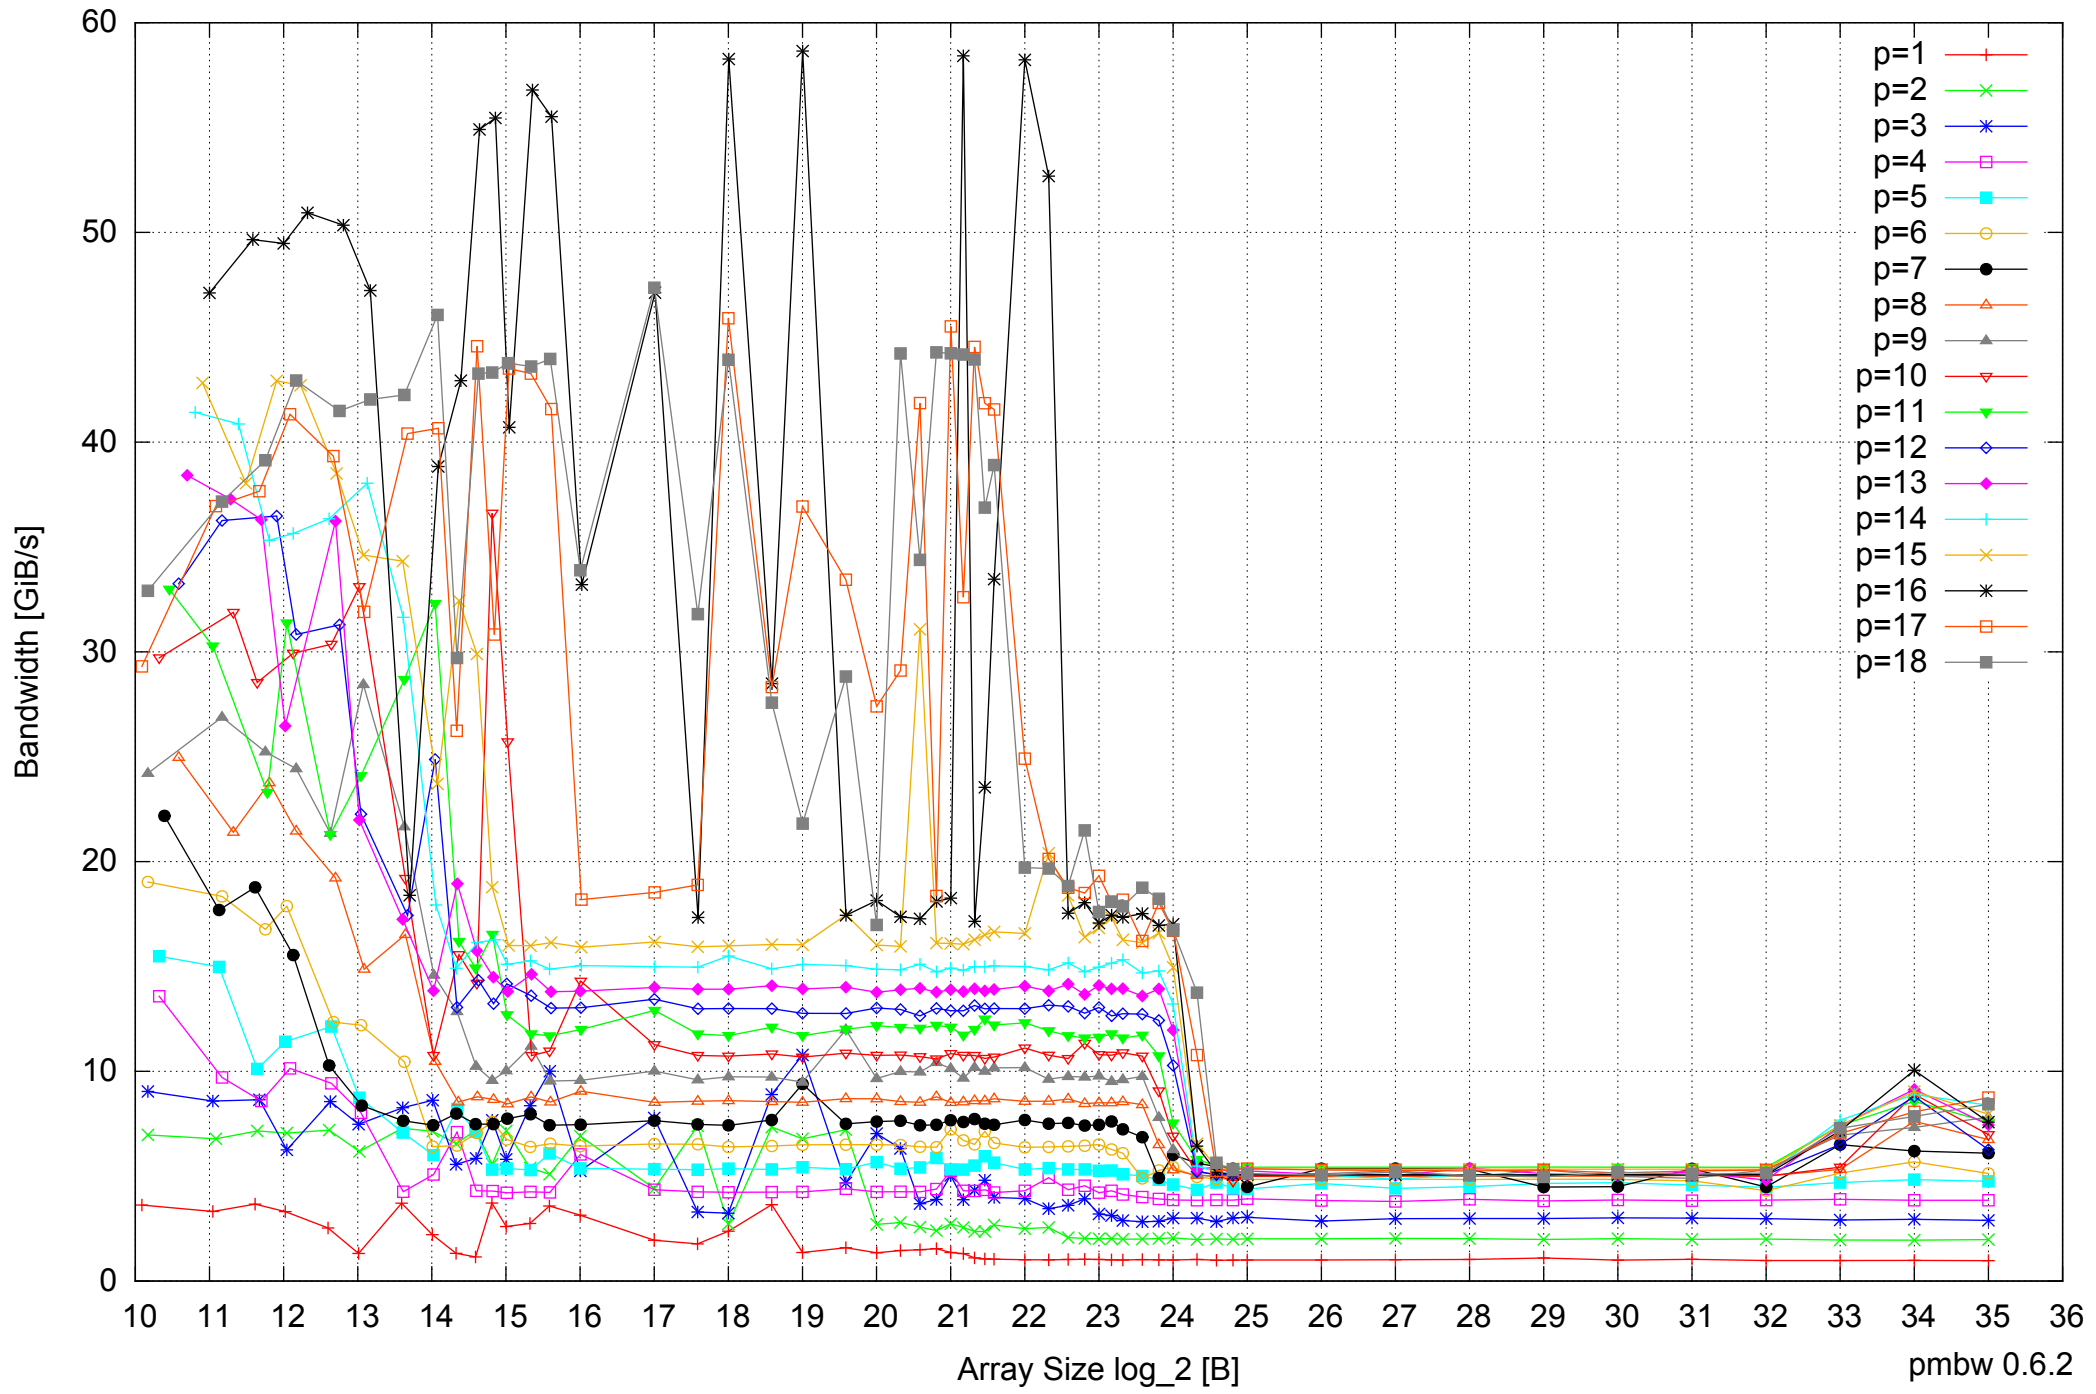

AMD Opteron 8350 64GB - Parallel Memory Access Time - ScanWrite32PtrUnrollLoop

AMD Opteron 8350 64GB - Speedup of Parallel Memory Bandwidth - ScanWrite32PtrUnrollLoop

AMD Opteron 8350 64GB - Parallel Memory Bandwidth - ScanRead32PtrSimpleLoop