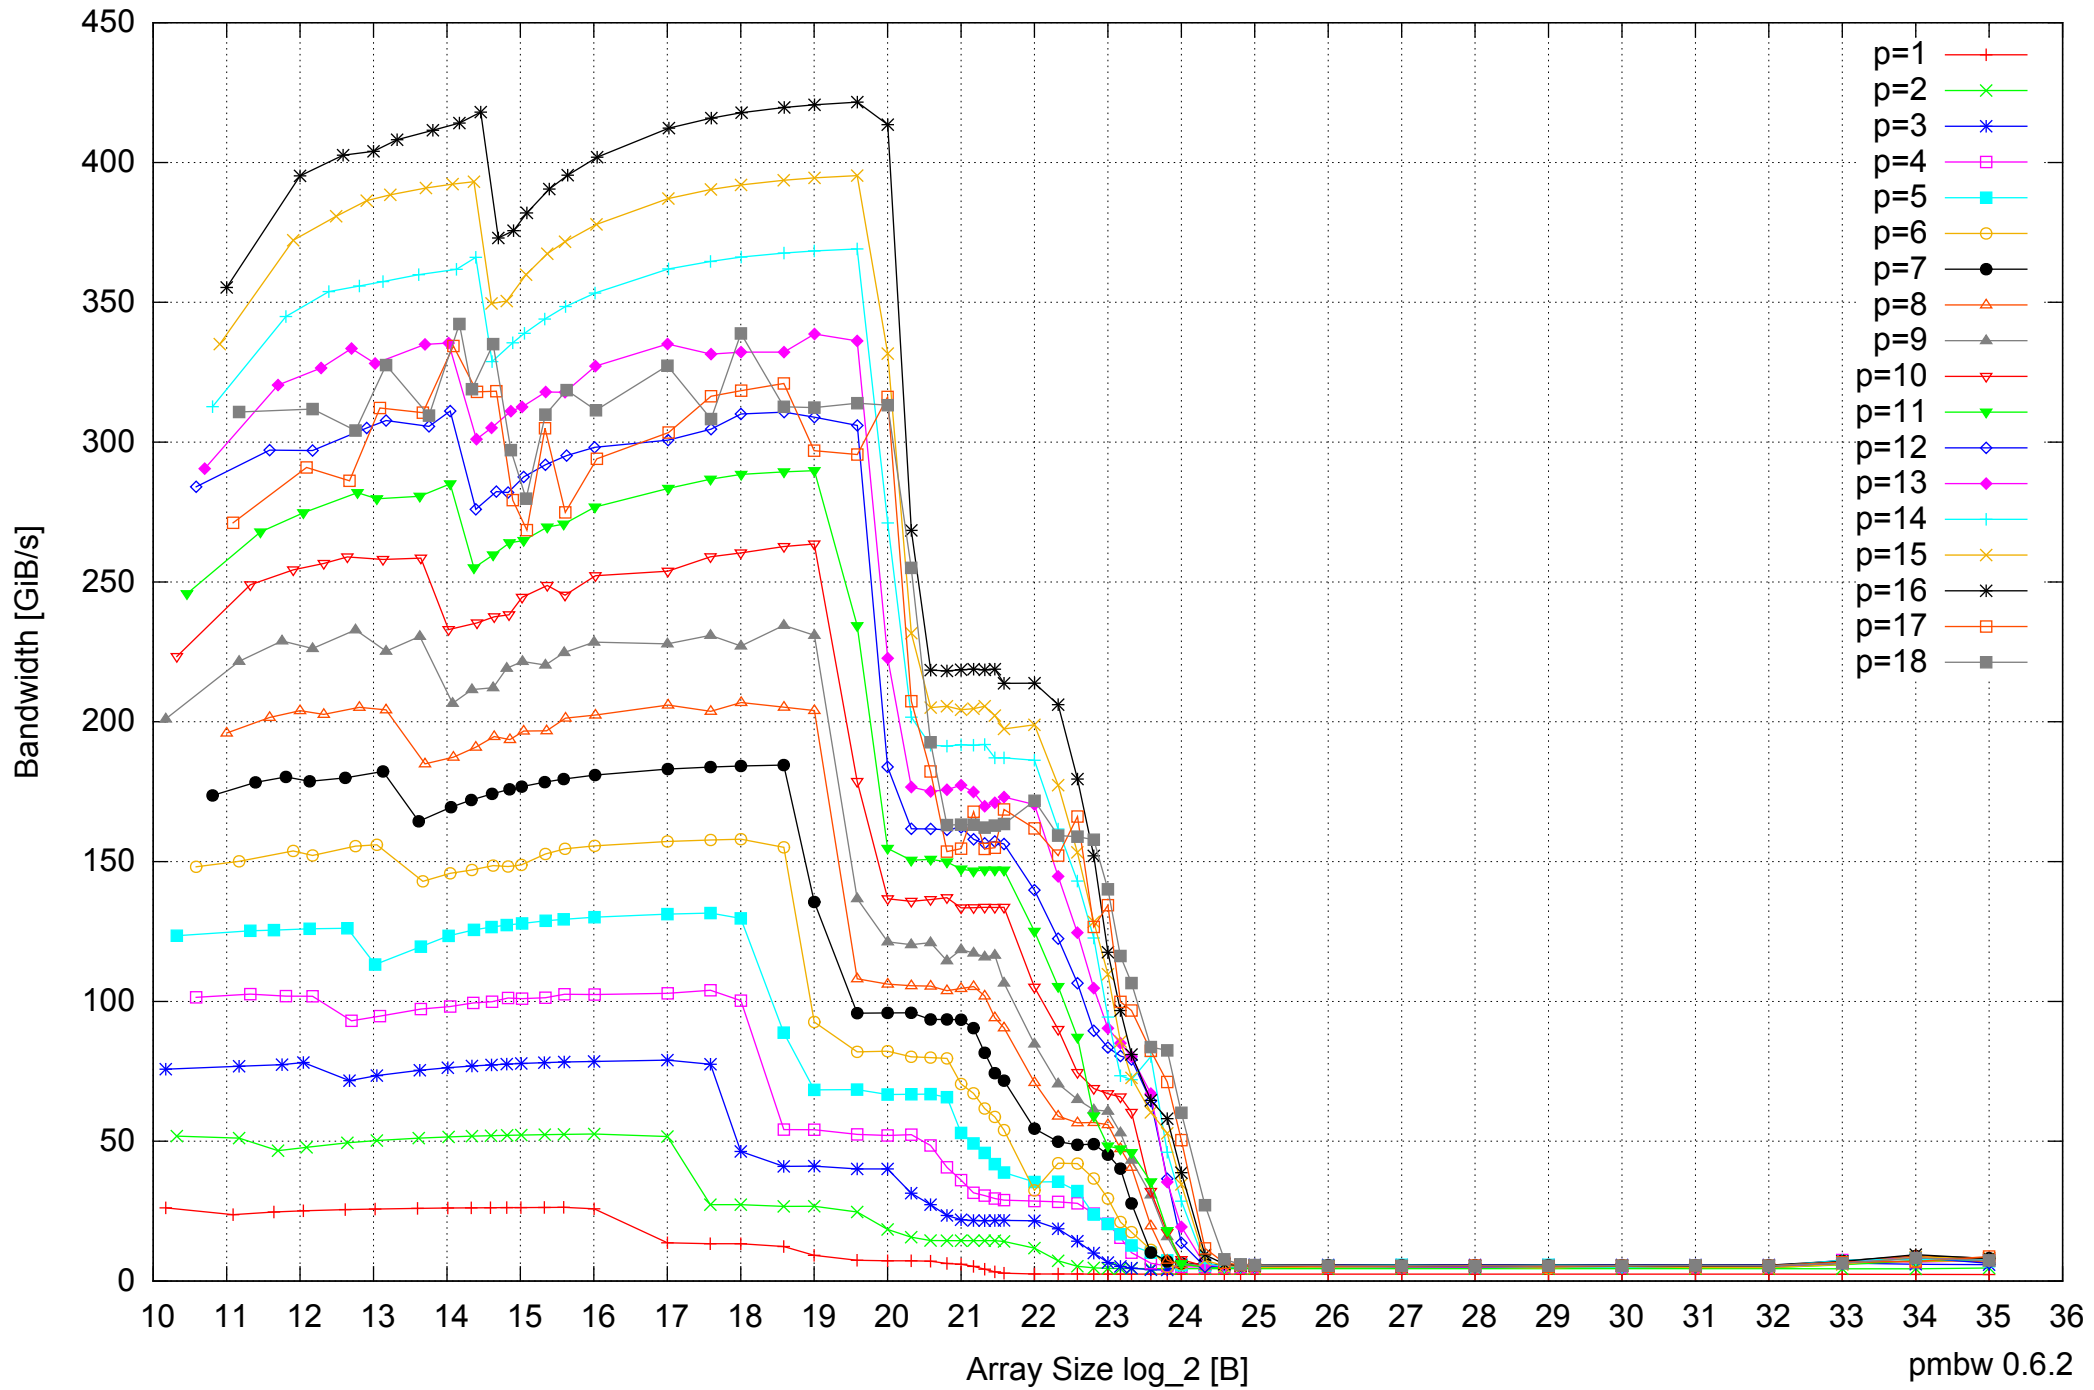

AMD Opteron 8350 64GB - Parallel Memory Access Time - ScanRead64PtrUnrollLoop

AMD Opteron 8350 64GB - Parallel Memory Bandwidth - ScanRead64PtrUnrollLoop