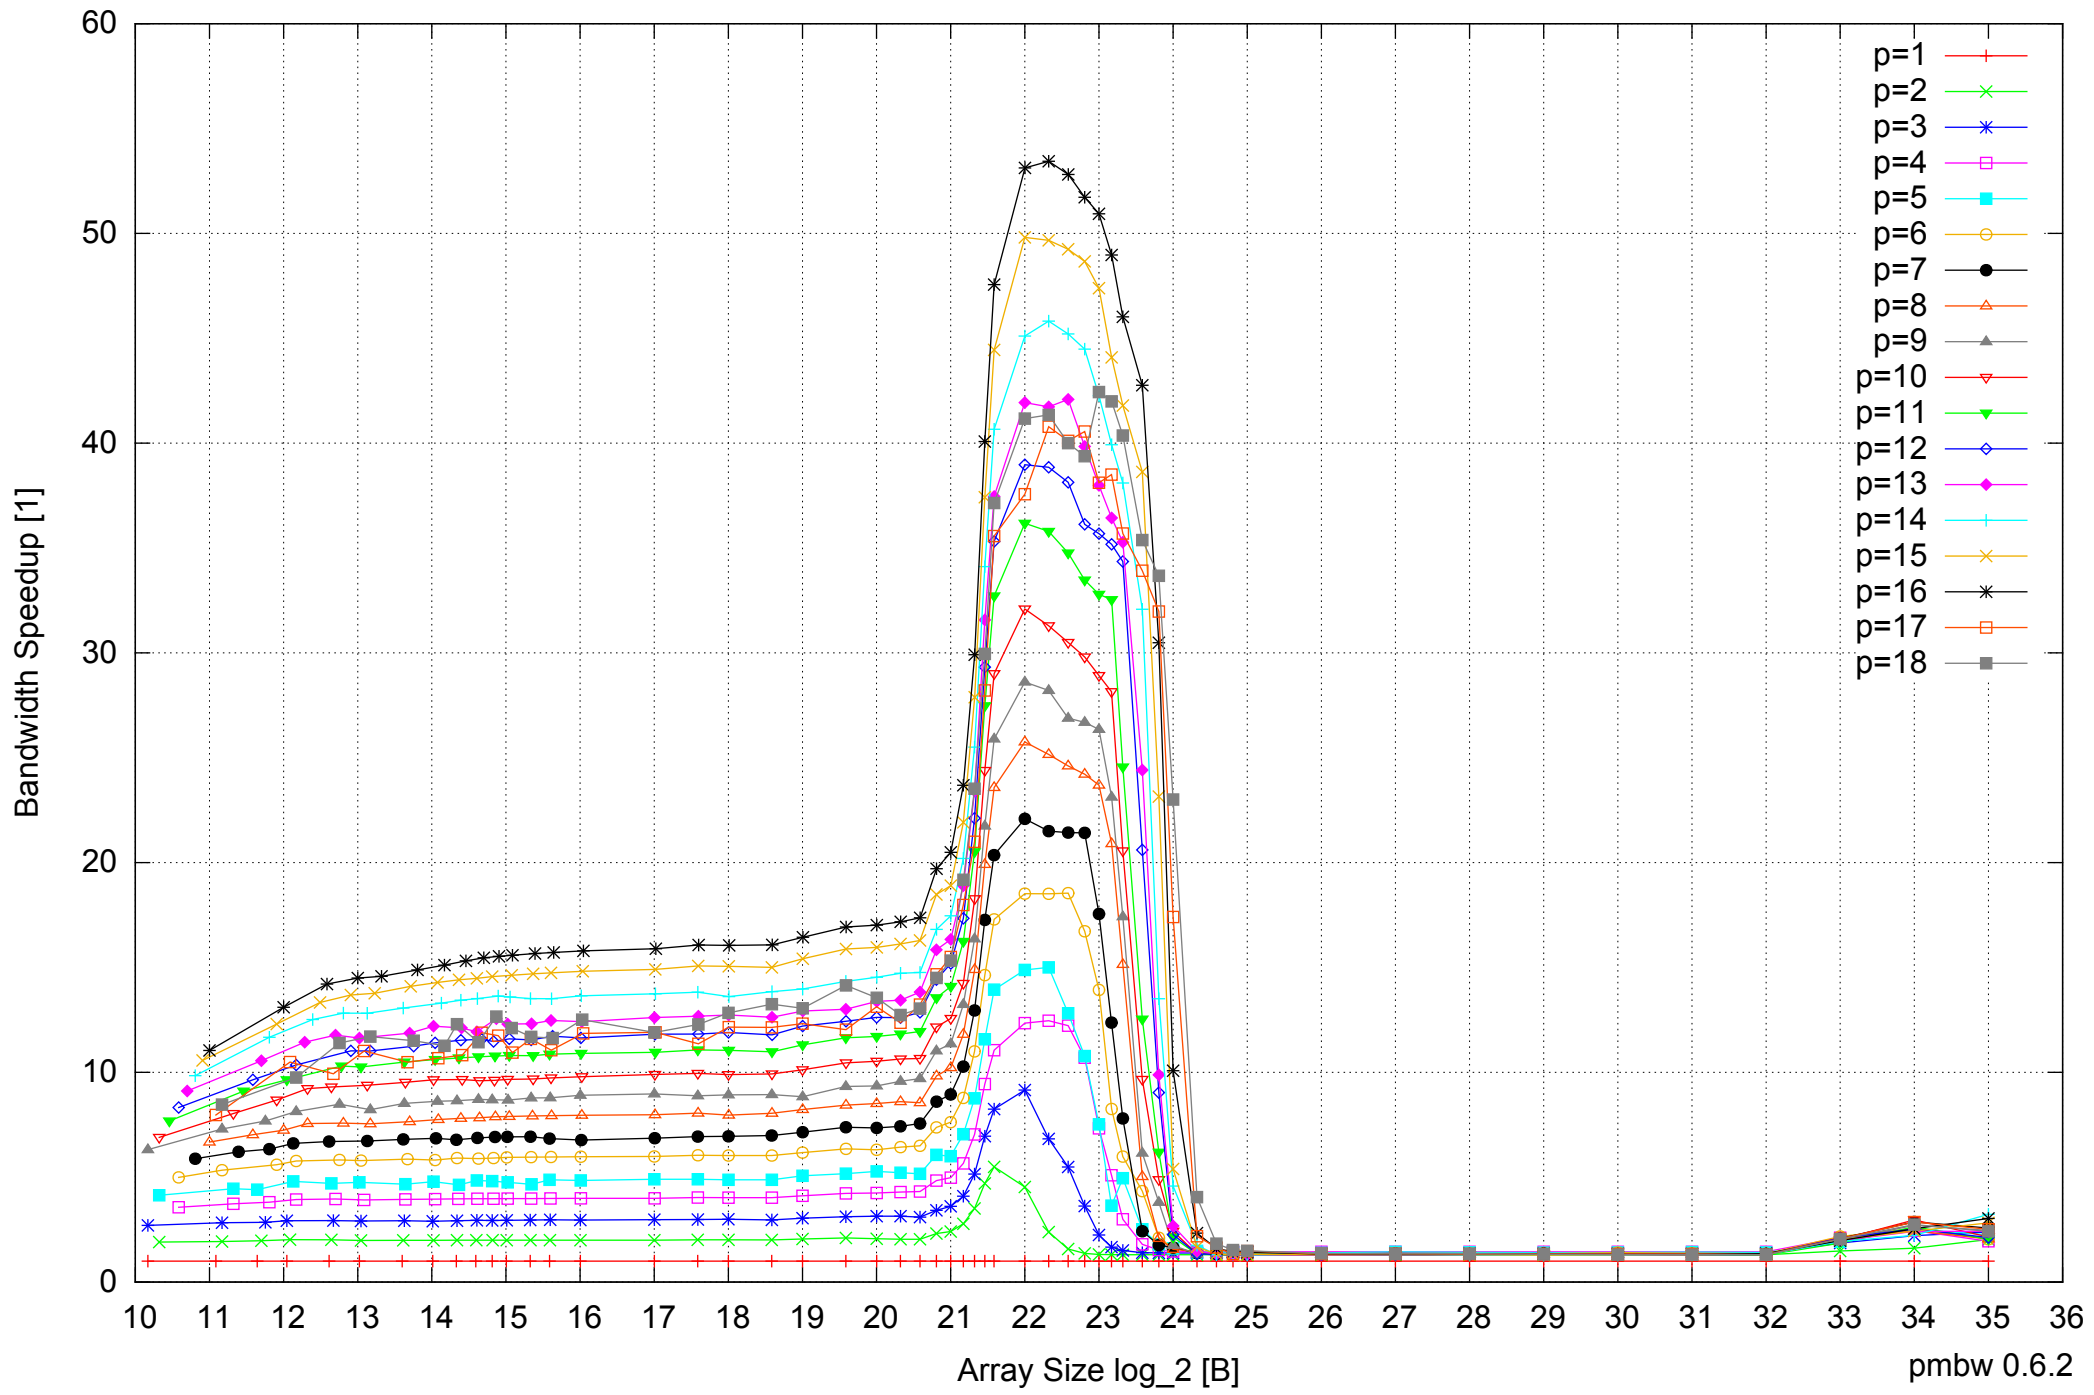

AMD Opteron 8350 64GB - Speedup of Parallel Memory Bandwidth (enlarged) - ScanWrite64PtrSimpleLoop

AMD Opteron 8350 64GB - Speedup of Parallel Memory Bandwidth - ScanWrite64PtrSimpleLoop