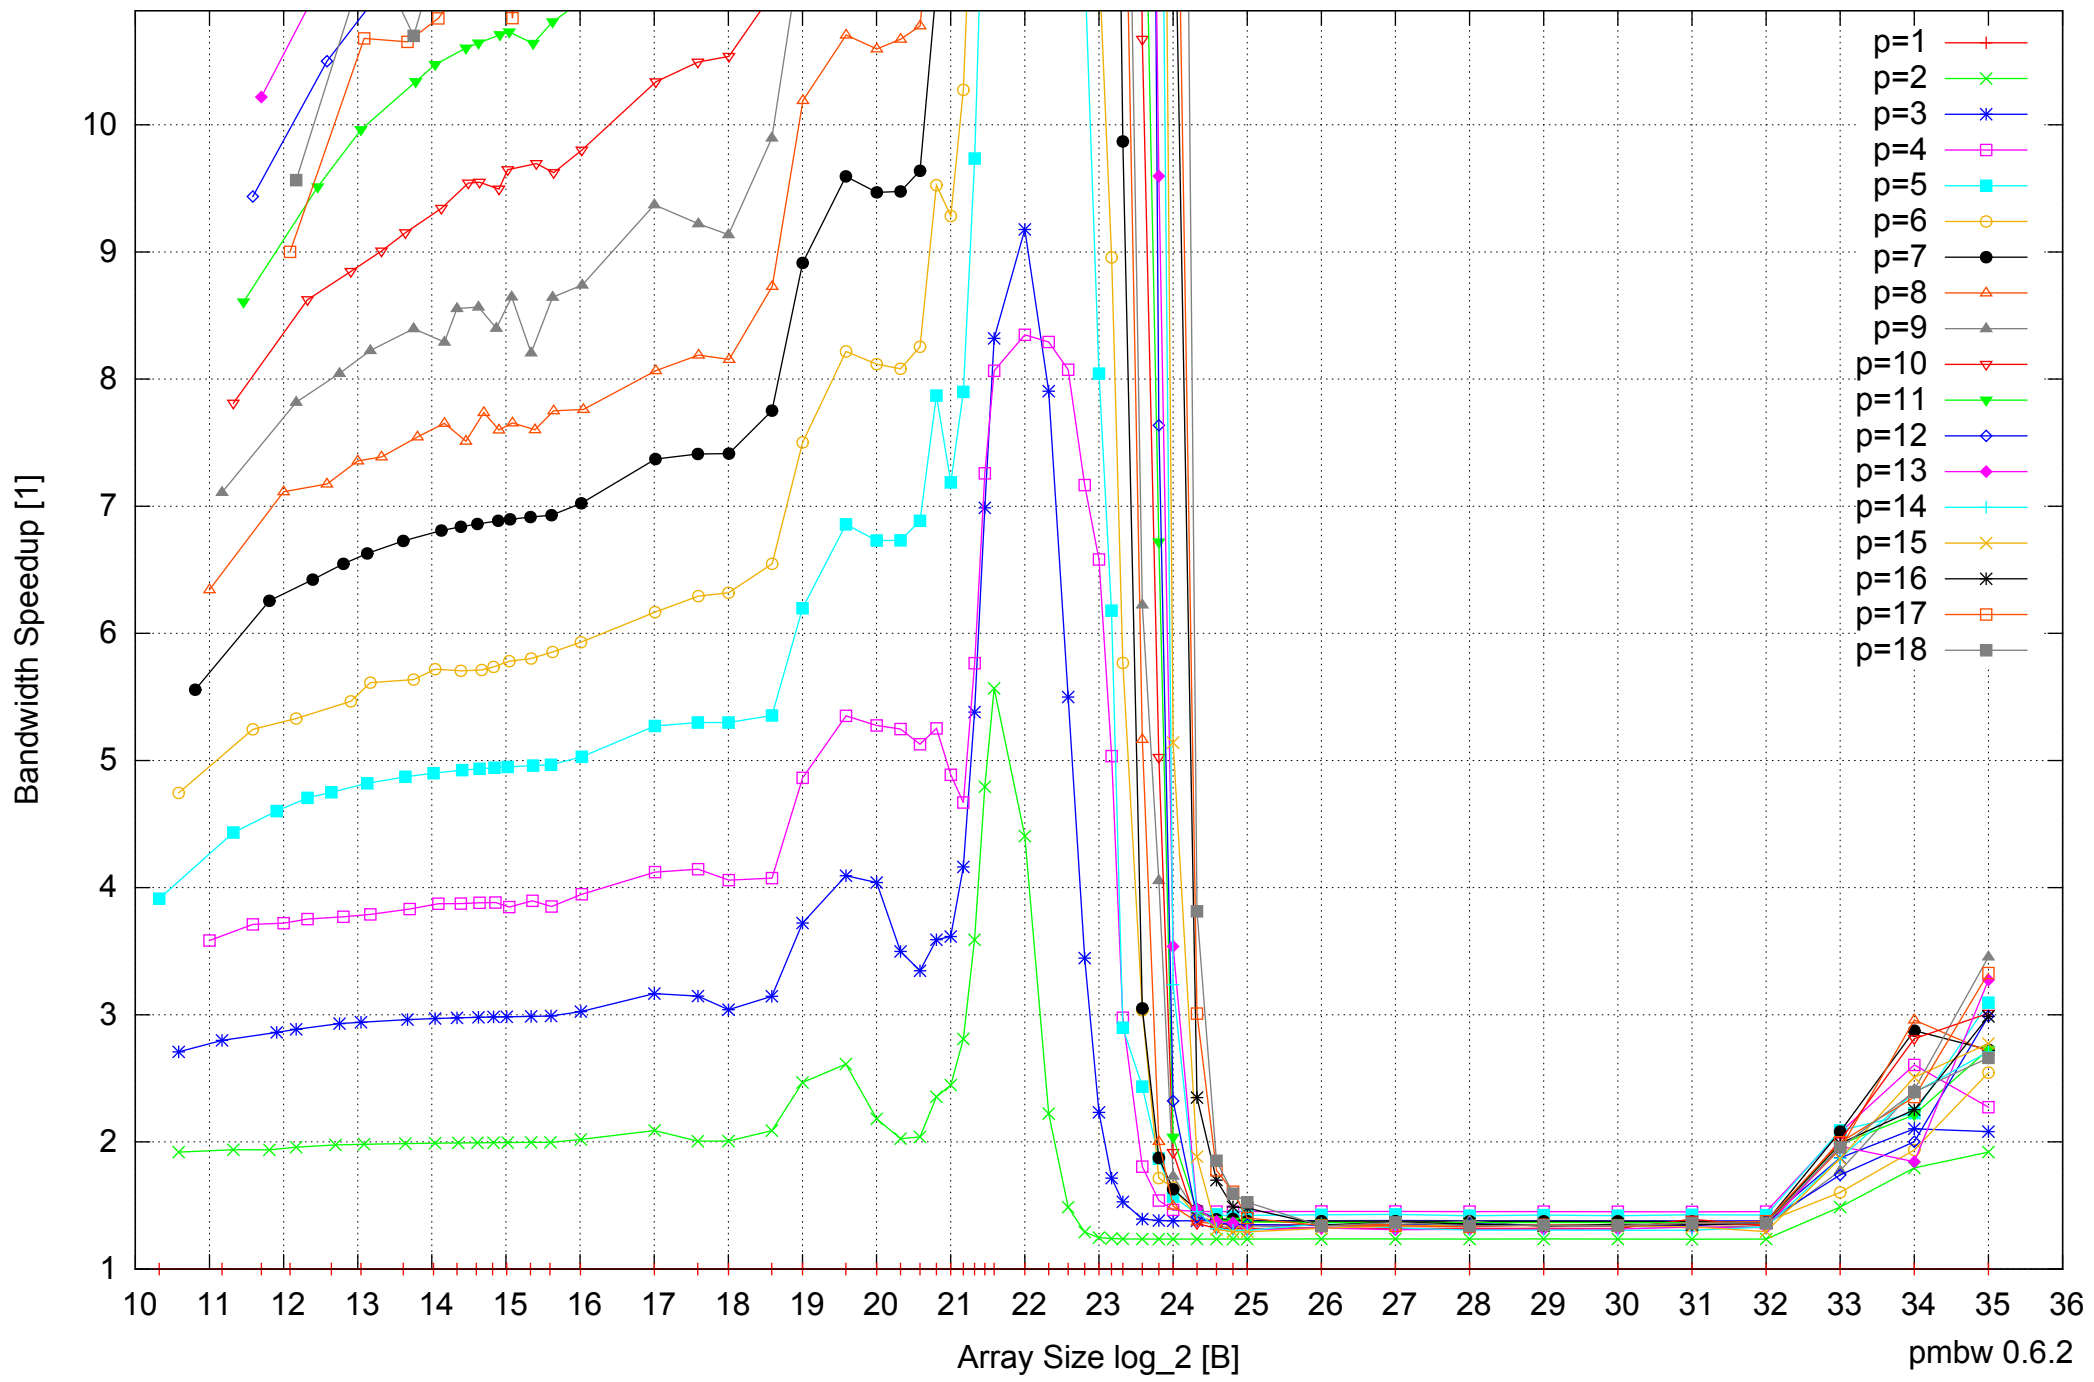

AMD Optron 8350 64GB - One Thread Memory Latency (Access Time)

AMD Opteron 8350 64GB - One Thread Memory Bandwidth (only 64-bit Reads)

AMD Opteron 8350 64GB - Parallel Memory Bandwidth - ScanWrite128PtrSimpleLoop

AMD Opteron 8350 64GB - Parallel Memory Access Time - ScanWrite128PtrSimpleLoop

AMD Opteron 8350 64GB - Speedup of Parallel Memory Bandwidth (enlarged) - ScanWrite128PtrSimpleLoop

AMD Opteron 8350 64GB - Parallel Memory Bandwidth - ScanWrite128PtrUnrollLoop