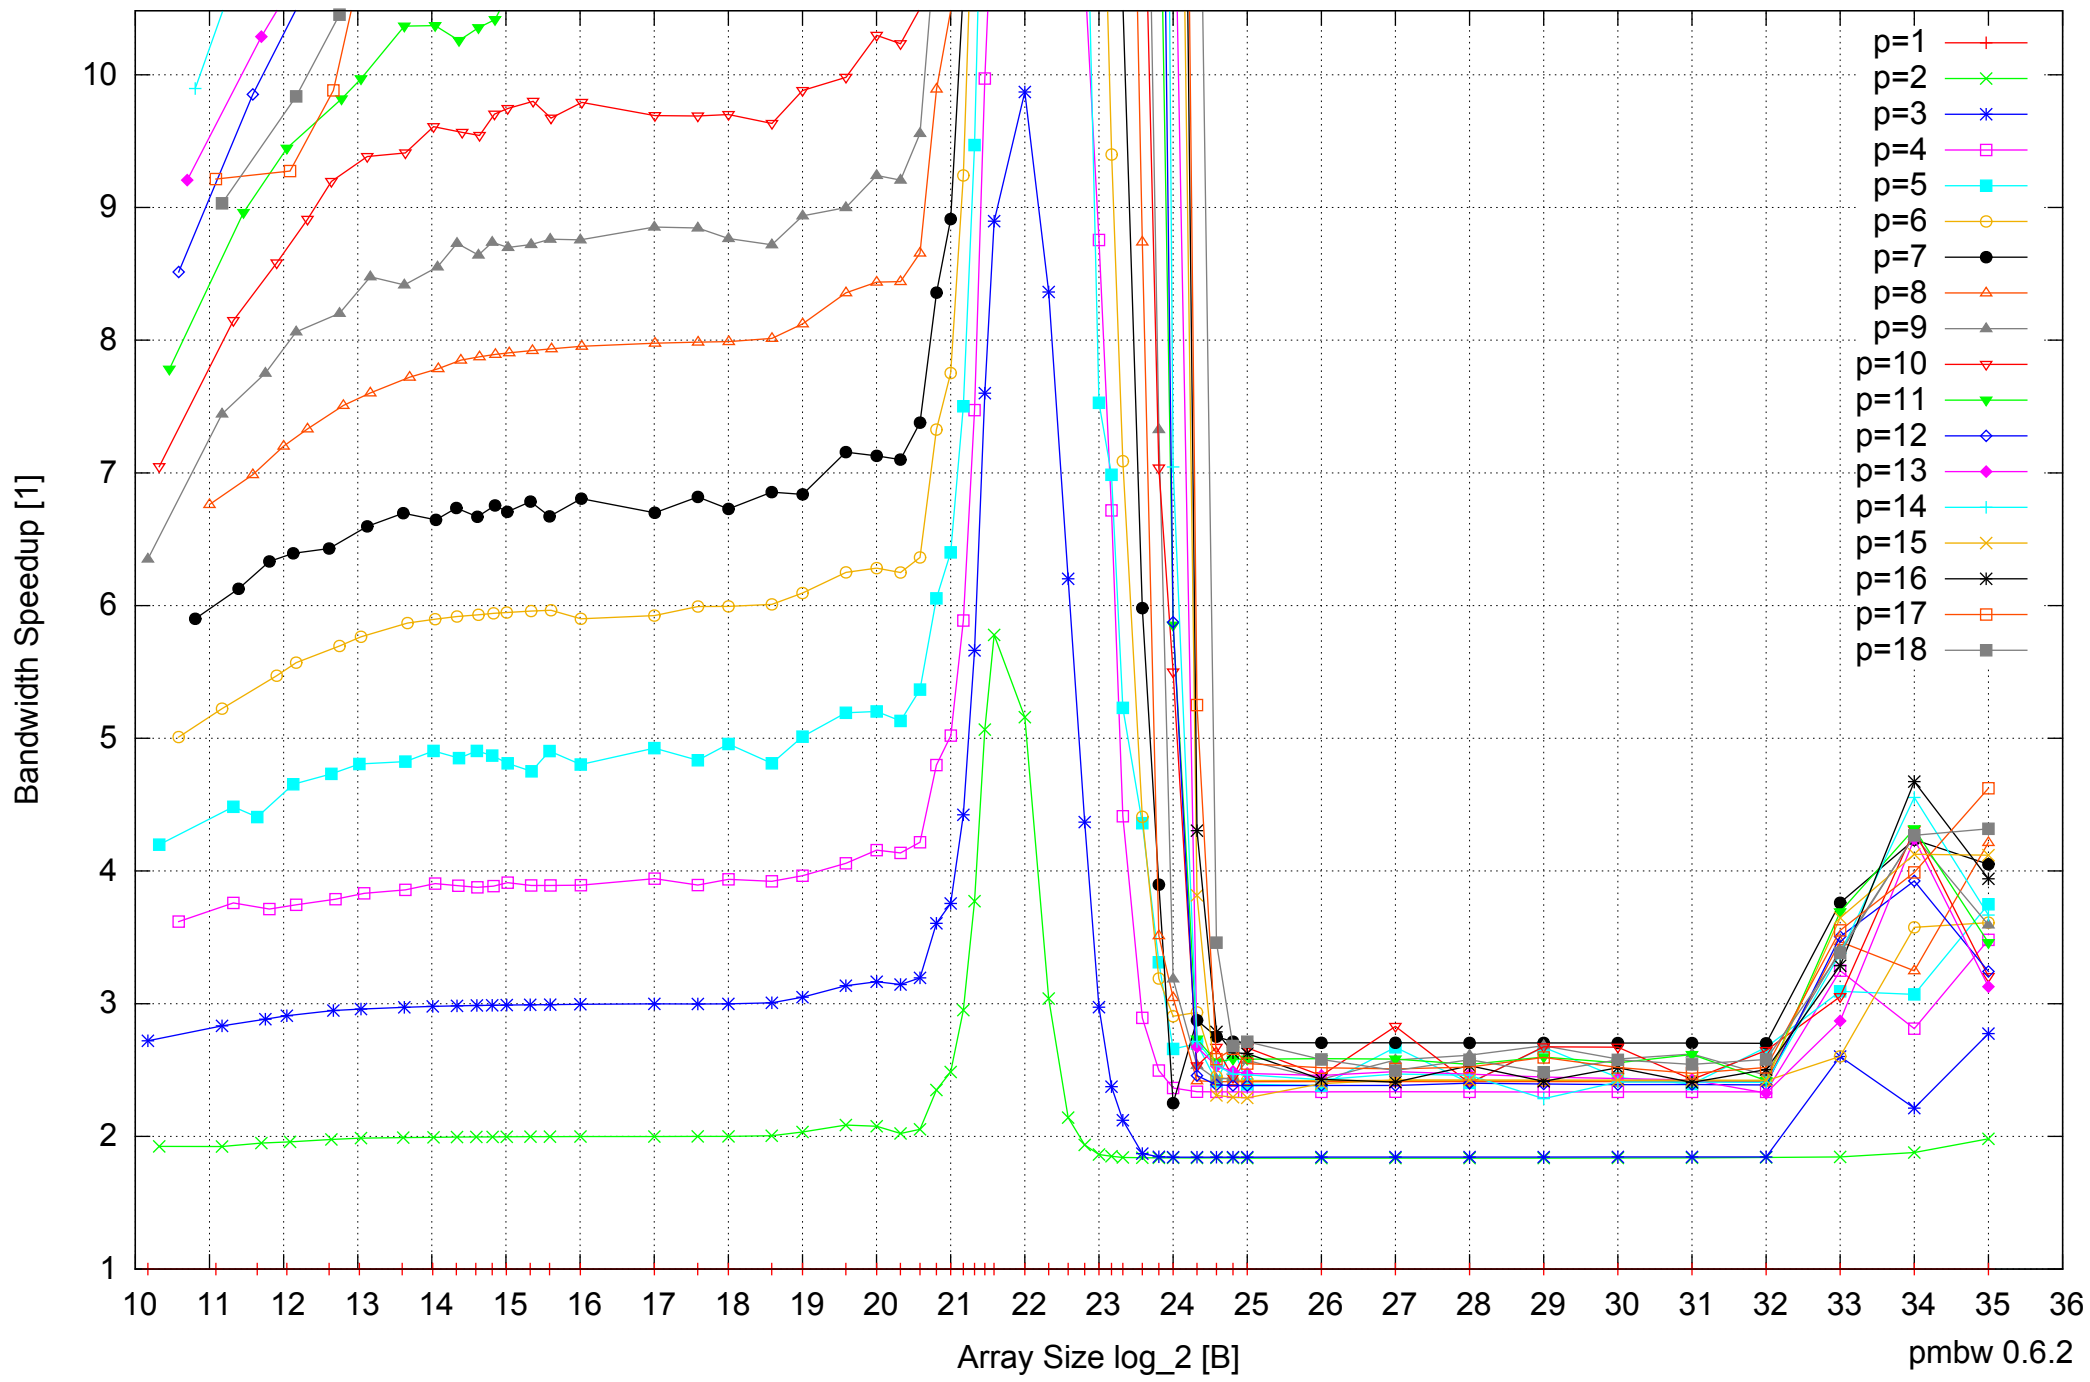

AMD Opteron 8350 64GB - Parallel Memory Bandwidth - ScanRead64IndexUnrollLoop

AMD Opteron 8350 64GB - Speedup of Parallel Memory Bandwidth (enlarged) - ScanRead64IndexSimpleLoop