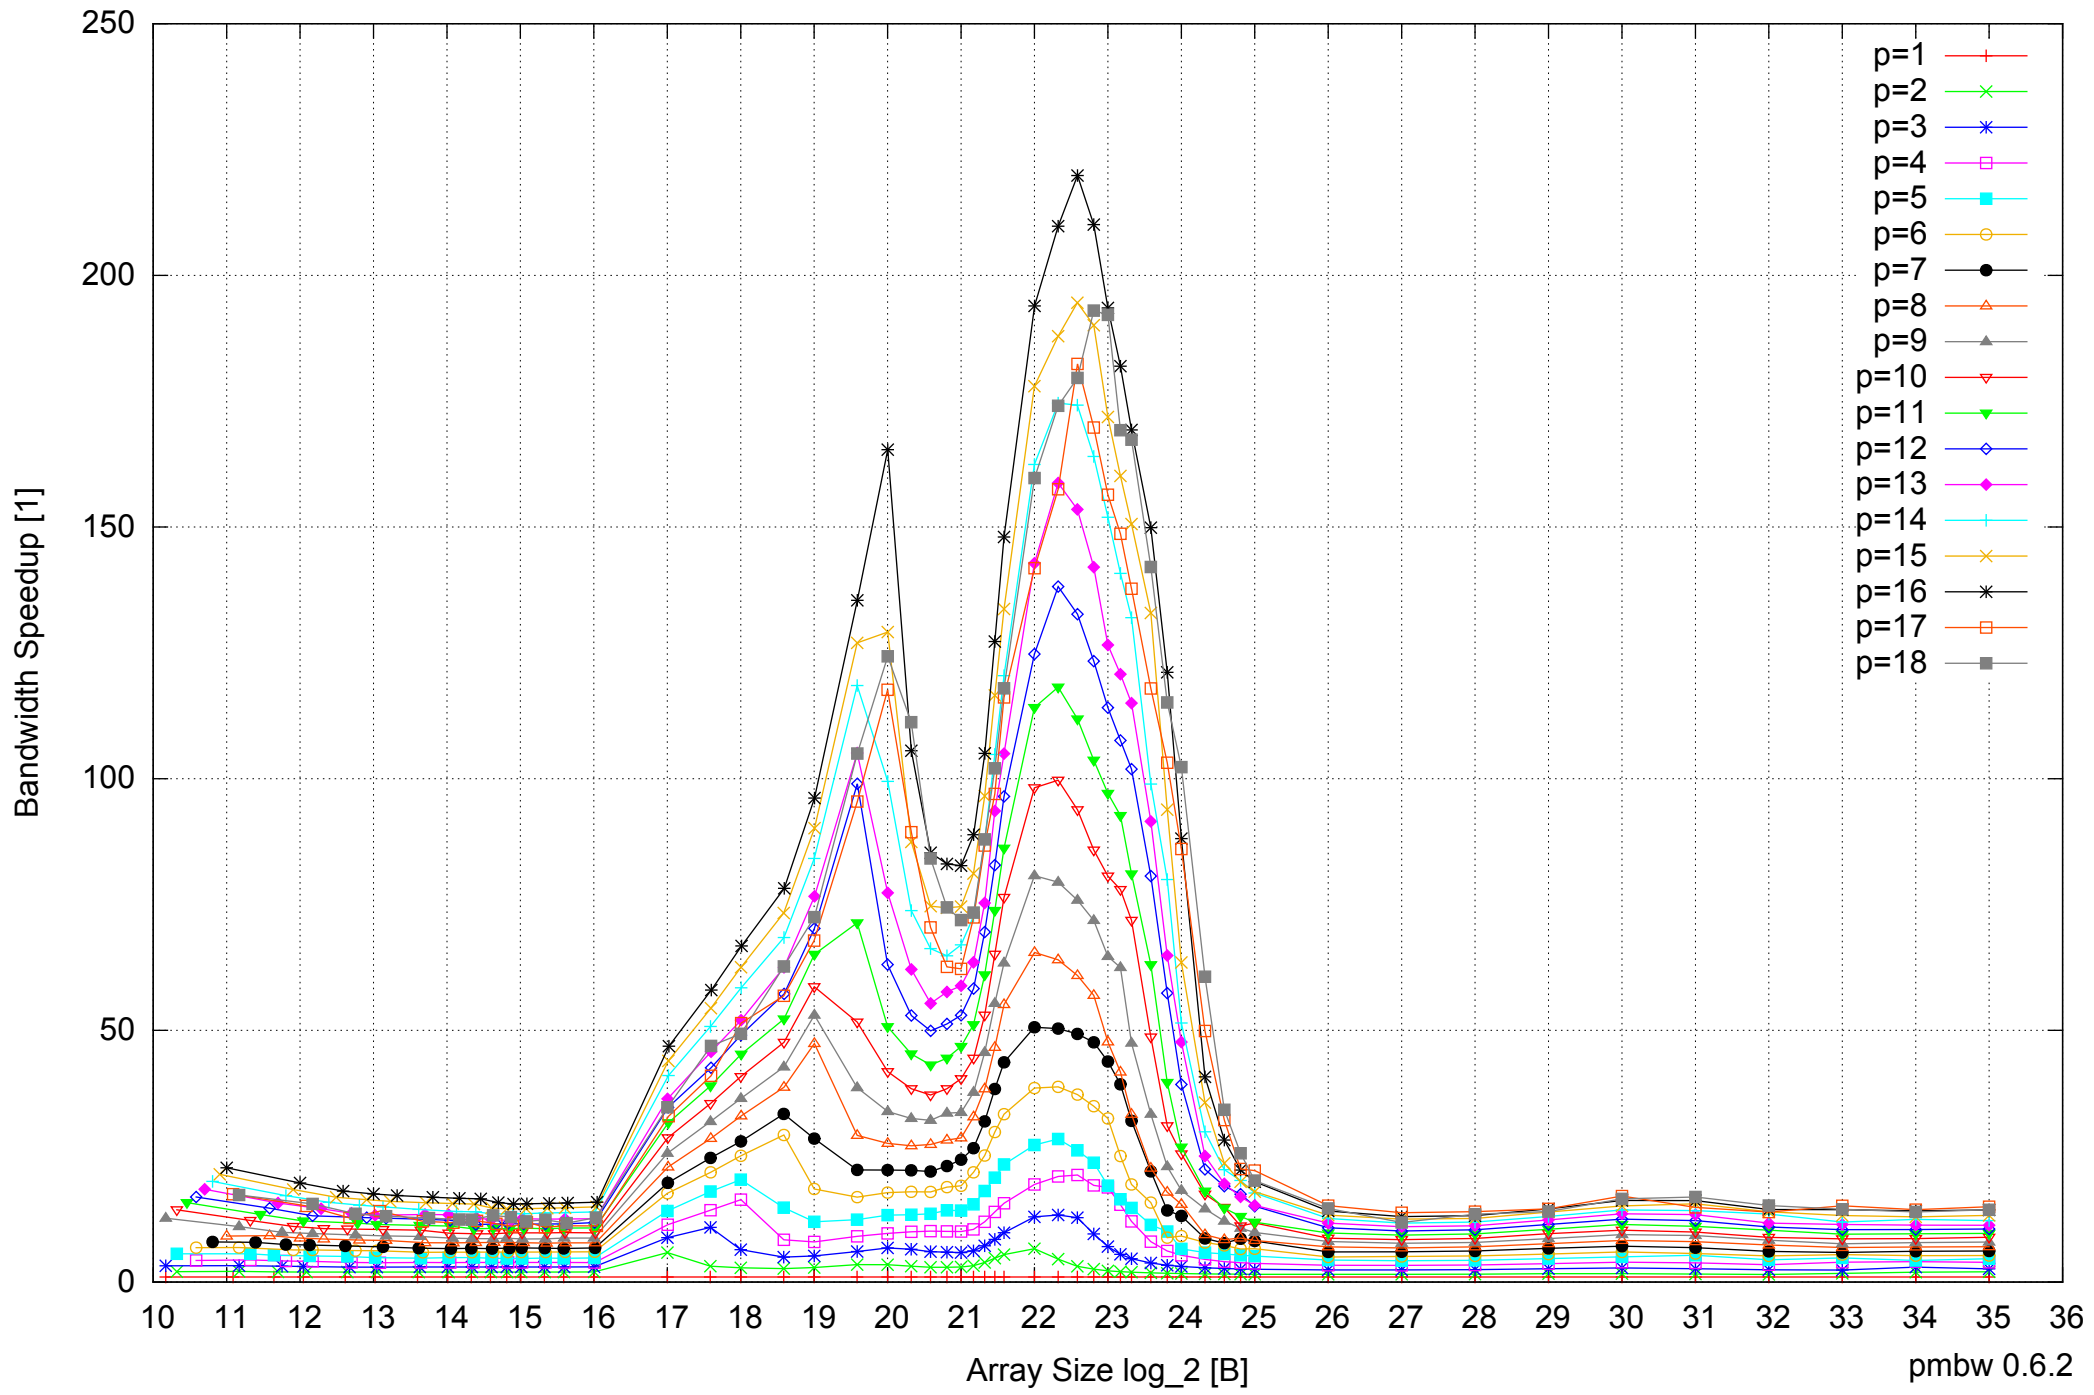

AMD Opteron 8350 64GB - Speedup of Parallel Memory Bandwidth (enlarged) - PermRead64UnrollLoop

AMD Opteron 8350 64GB - Speedup of Parallel Memory Bandwidth - PermRead64UnrollLoop