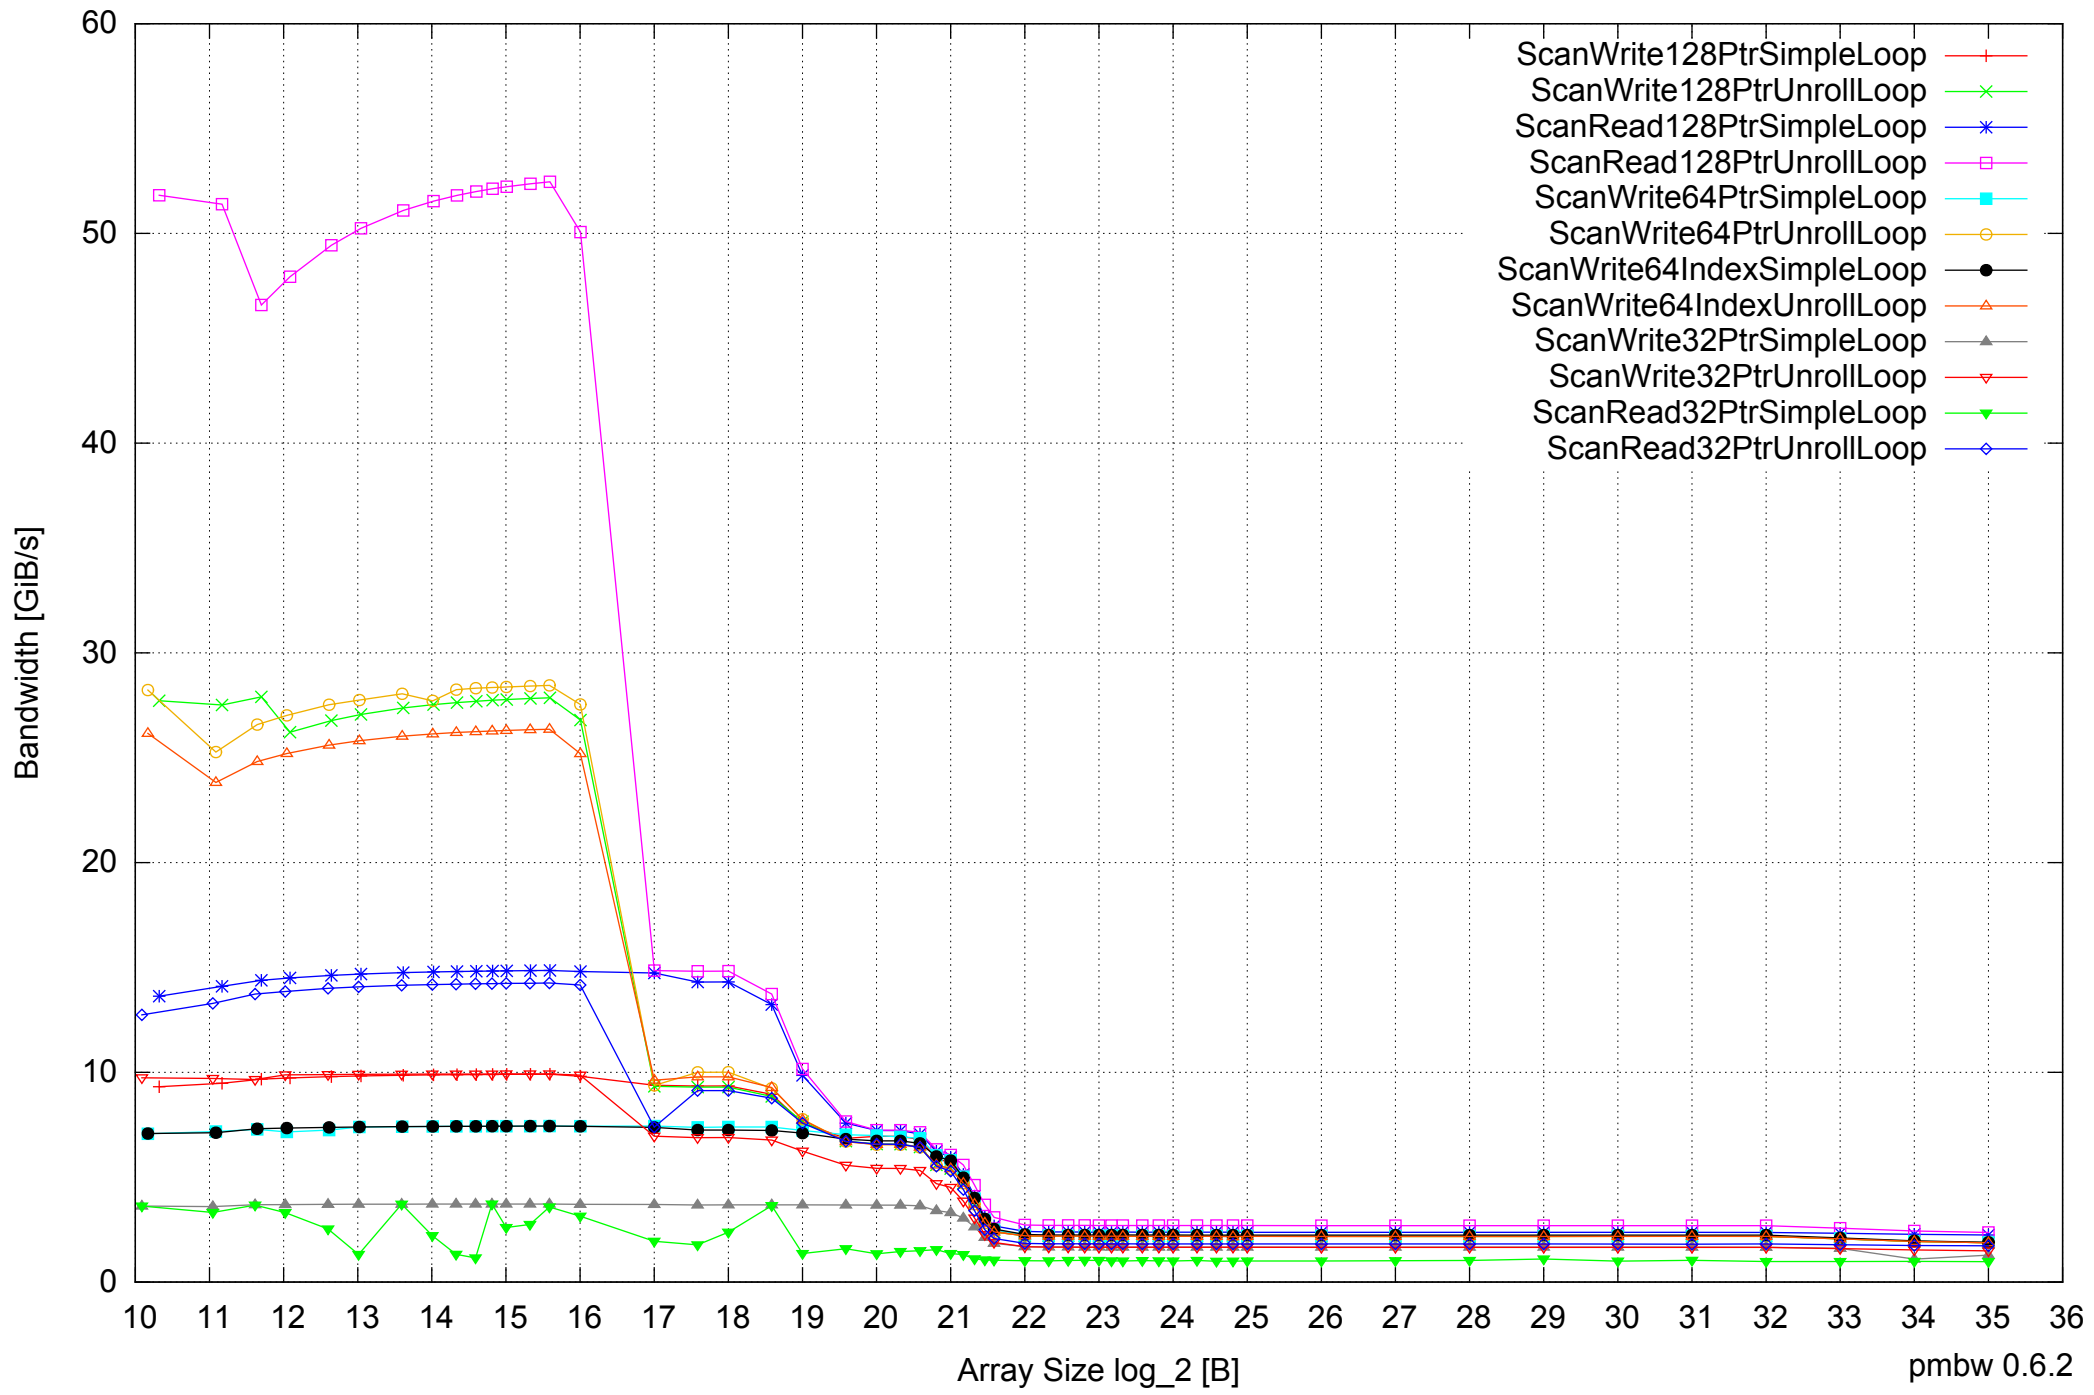

AMD Optron 8350 64GB - One Thread Memory Latency (Access Time)

AMD Opteron 8350 64GB - One Thread Memory Bandwidth (only 64-bit Reads)

AMD Opteron 8350 64GB - Parallel Memory Bandwidth - ScanWrite128PtrSimpleLoop

AMD Opteron 8350 64GB - Parallel Memory Access Time - ScanWrite128PtrSimpleLoop

AMD Opteron 8350 64GB - Speedup of Parallel Memory Bandwidth (enlarged) - ScanWrite128PtrSimpleLoop

AMD Opteron 8350 64GB - Parallel Memory Bandwidth - ScanWrite128PtrUnrollLoop