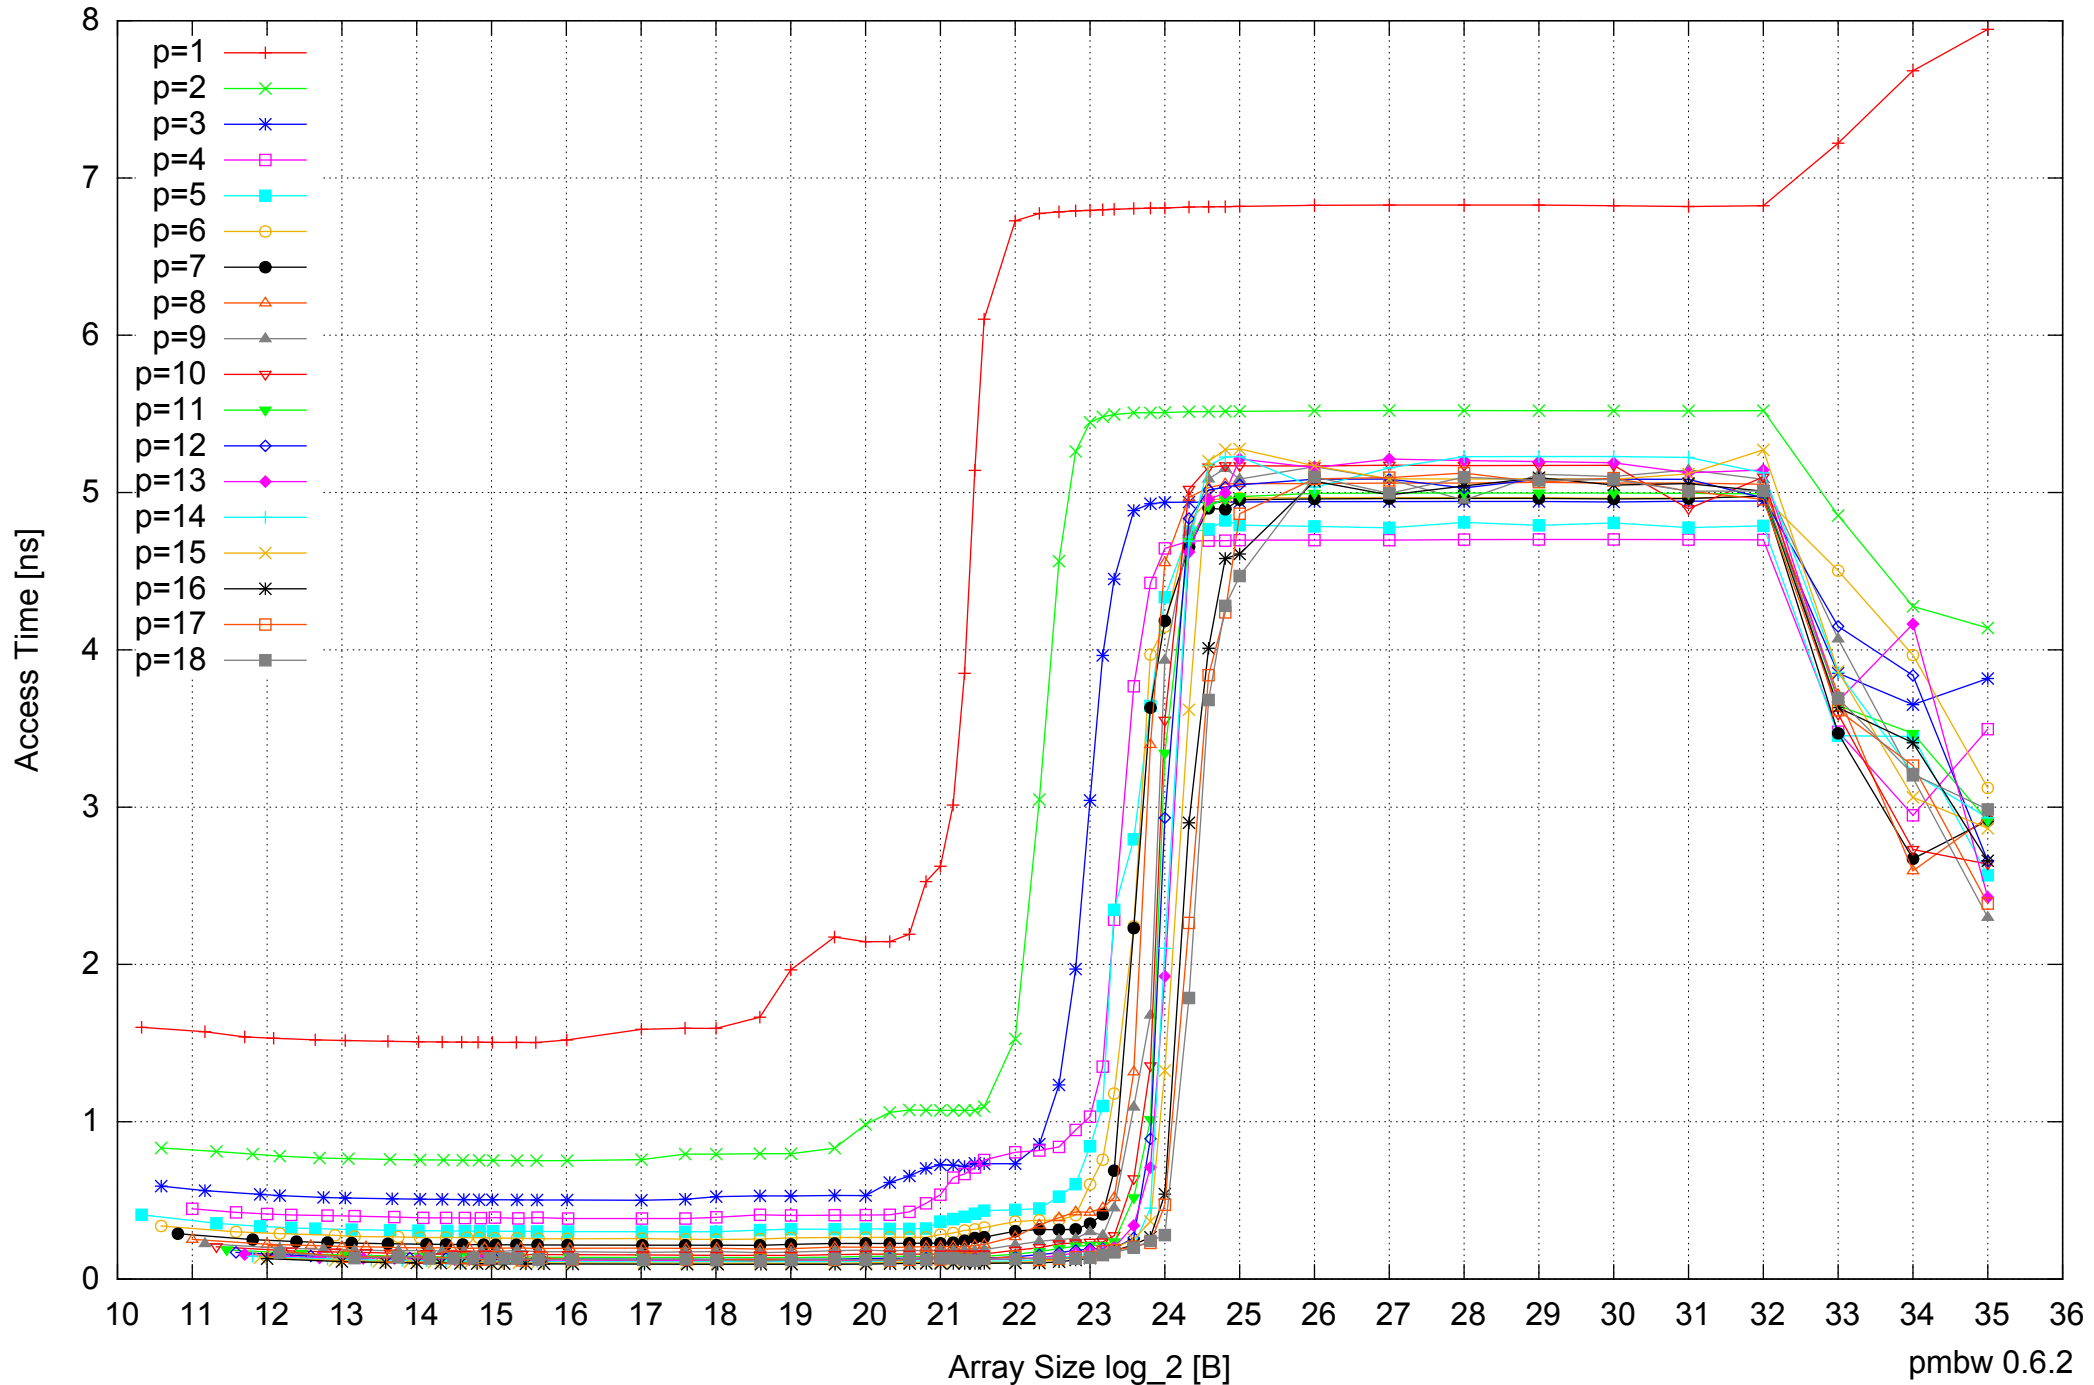

AMD Optron 8350 64GB - One Thread Memory Latency (Access Time)

AMD Opteron 8350 64GB - One Thread Memory Bandwidth (only 64-bit Reads)

AMD Opteron 8350 64GB - Parallel Memory Bandwidth - ScanWrite128PtrSimpleLoop

AMD Opteron 8350 64GB - Parallel Memory Access Time - ScanWrite128PtrSimpleLoop

AMD Opteron 8350 64GB - Speedup of Parallel Memory Bandwidth (enlarged) - ScanWrite128PtrSimpleLoop

AMD Opteron 8350 64GB - Parallel Memory Bandwidth - ScanWrite128PtrUnrollLoop