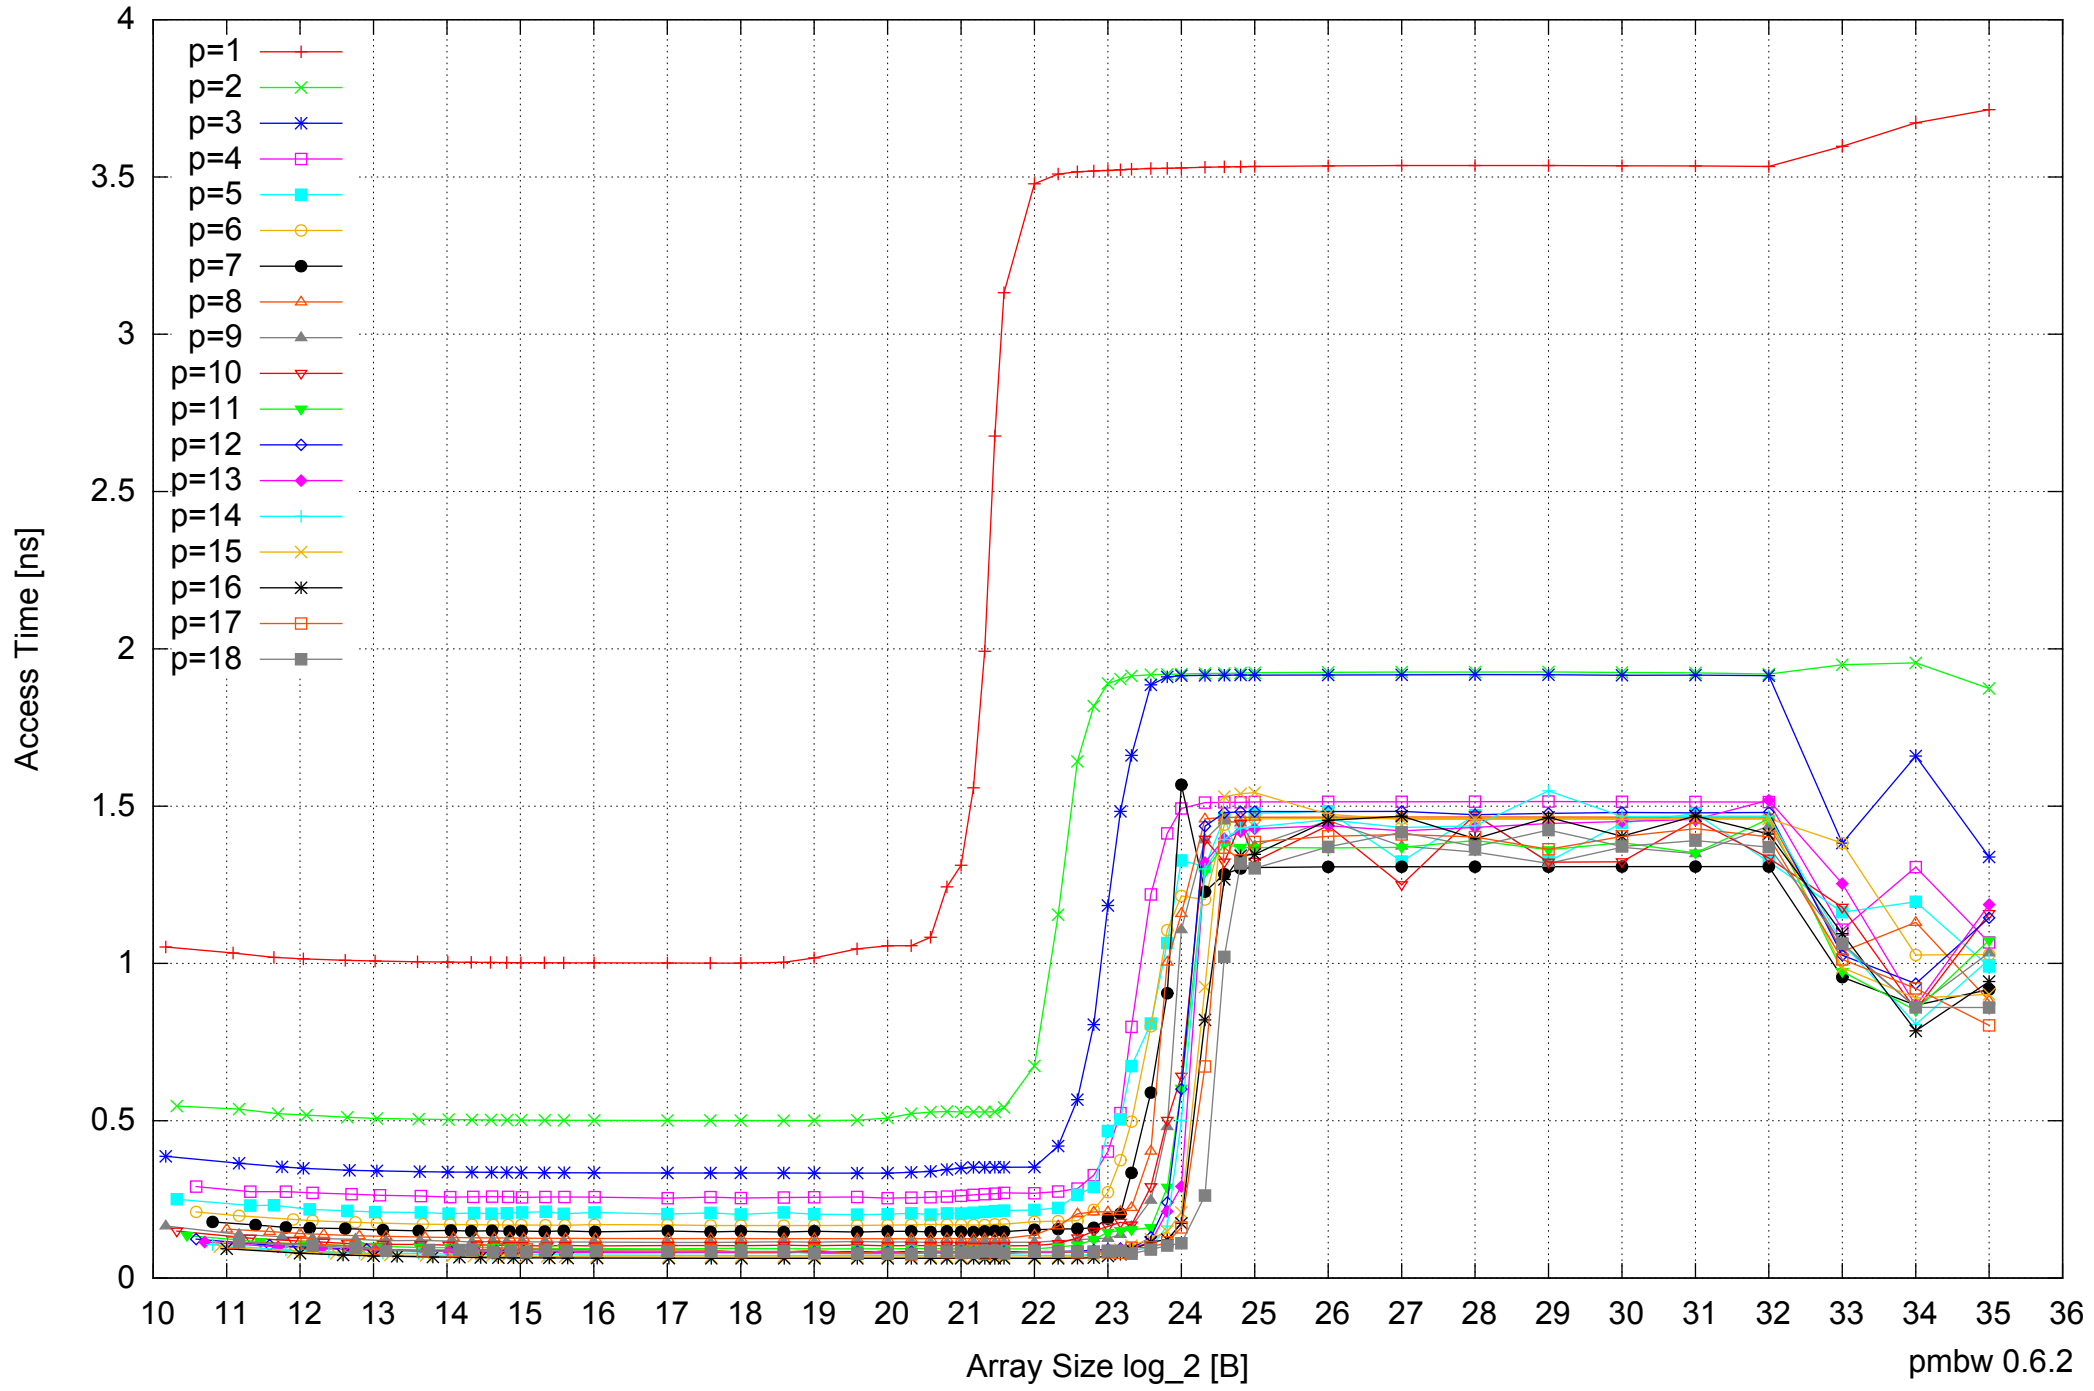

AMD Opteron 8350 64GB - Speedup of Parallel Memory Bandwidth - ScanRead64IndexSimpleLoop

AMD Opteron 8350 64GB - Parallel Memory Access Time - ScanRead64IndexSimpleLoop