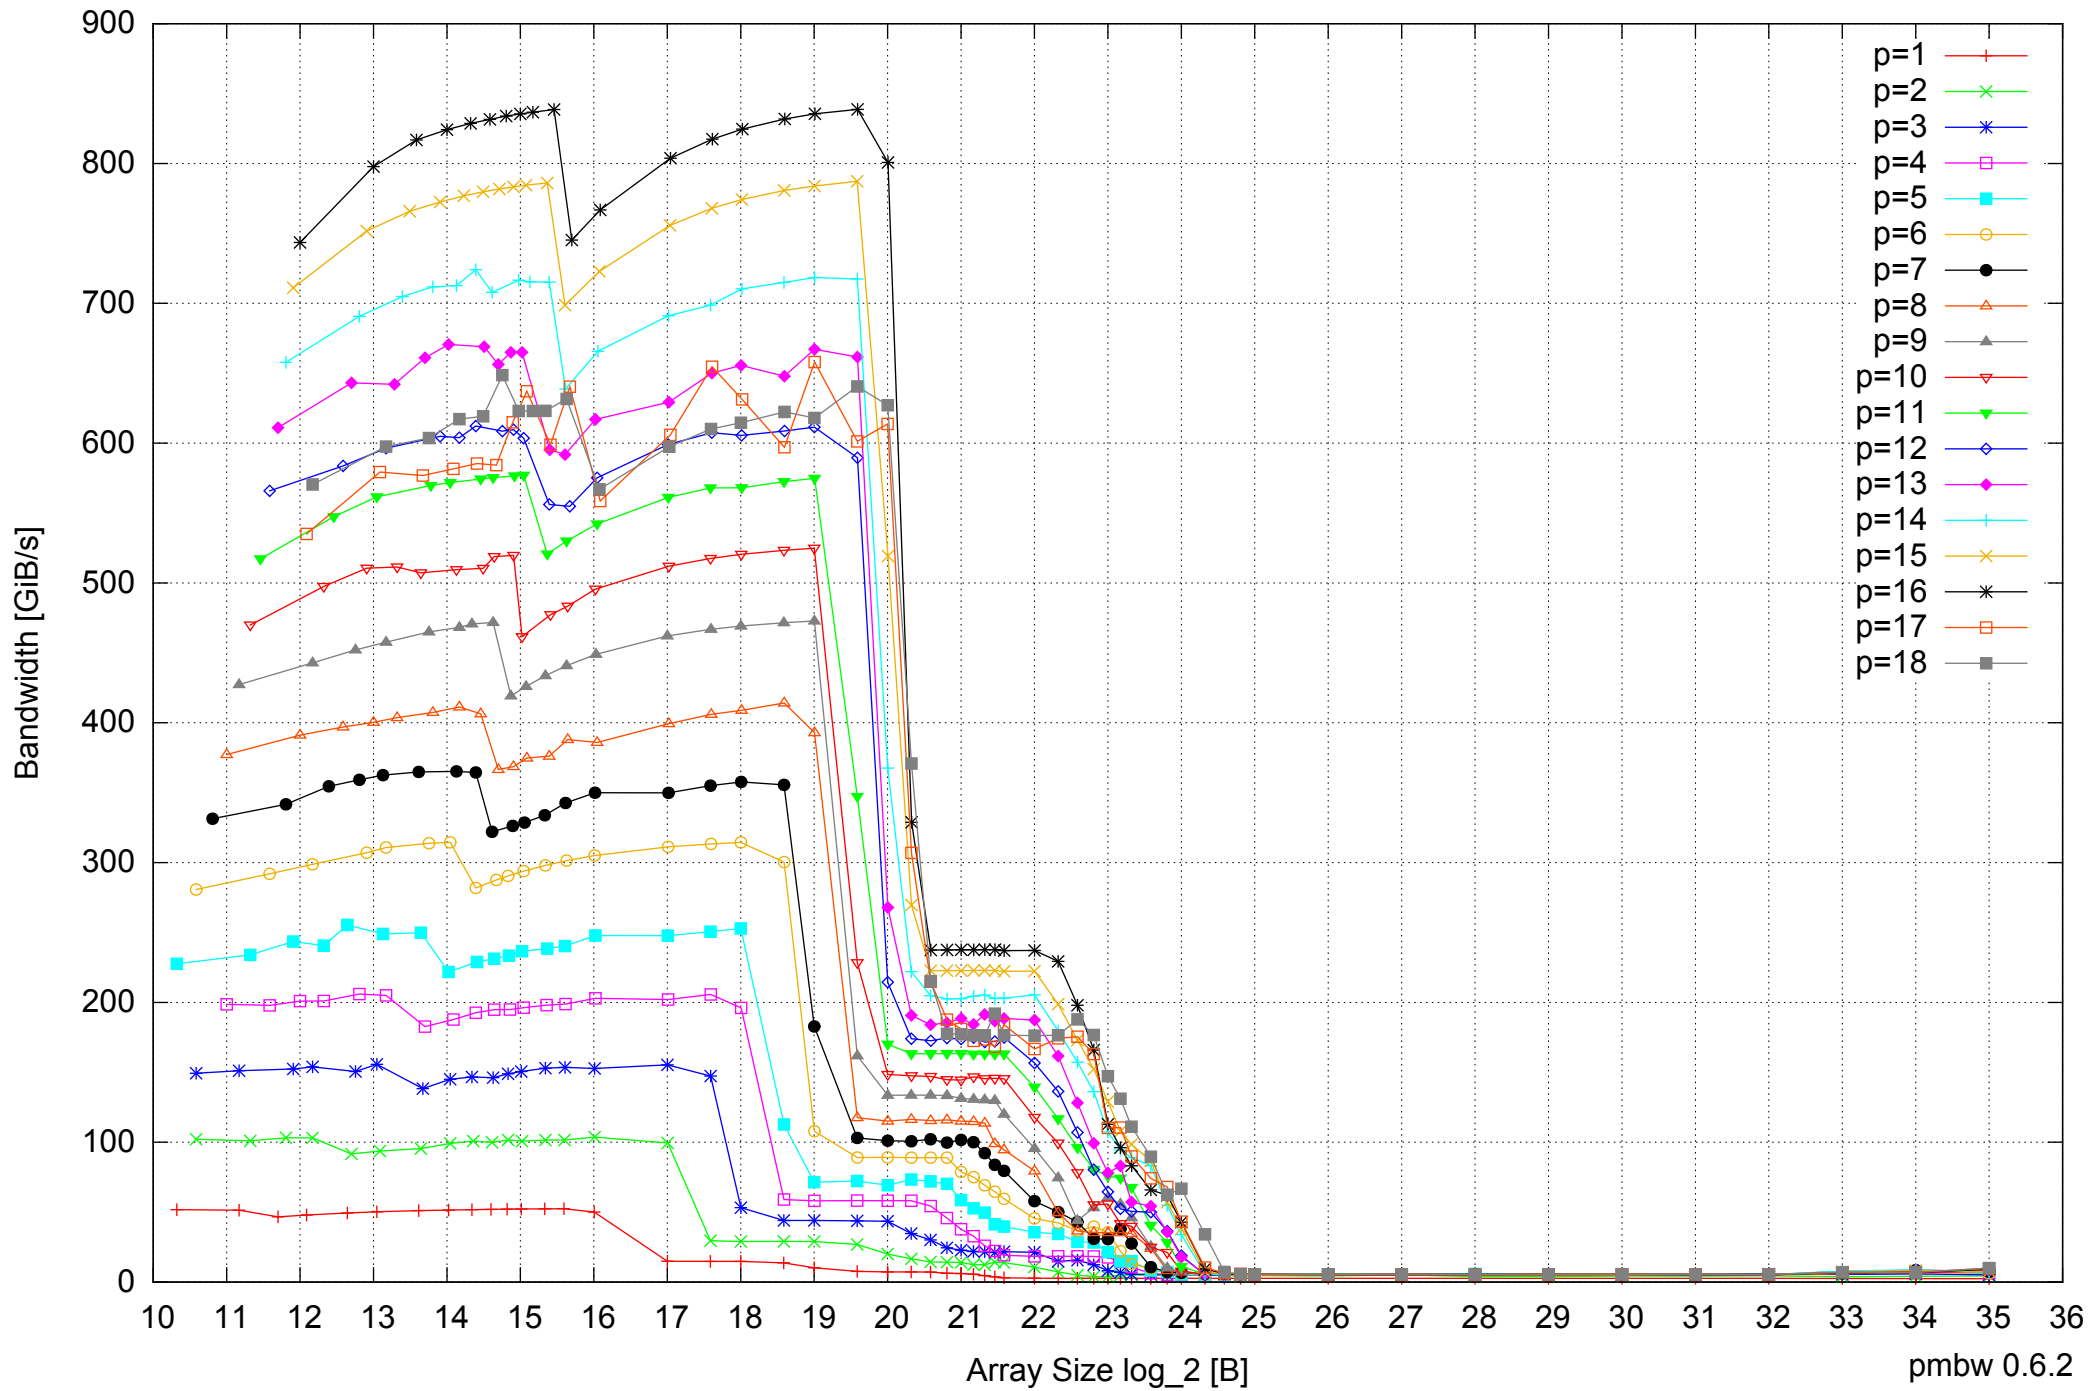

AMD Opteron 8350 64GB - Parallel Memory Access Time - ScanWrite128PtrSimpleLoop

AMD Opteron 8350 64GB - Speedup of Parallel Memory Bandwidth (enlarged) - ScanWrite128PtrSimpleLoop

AMD Opteron 8350 64GB - Parallel Memory Bandwidth - ScanWrite128PtrUnrollLoop

AMD Opteron 8350 64GB - Speedup of Parallel Memory Bandwidth (enlarged) - ScanWrite128PtrUnrollLoop

AMD Opteron 8350 64GB - Parallel Memory Bandwidth - ScanRead128PtrSimpleLoop

AMD Opteron 8350 64GB - Speedup of Parallel Memory Bandwidth (enlarged) - ScanRead128PtrSimpleLoop

AMD Opteron 8350 64GB - Parallel Memory Bandwidth - ScanRead128PtrUnrollLoop

AMD Opteron 8350 64GB - Speedup of Parallel Memory Bandwidth (enlarged) - ScanRead128PtrUnrollLoop

AMD Opteron 8350 64GB - Parallel Memory Bandwidth - ScanWrite64PtrSimpleLoop