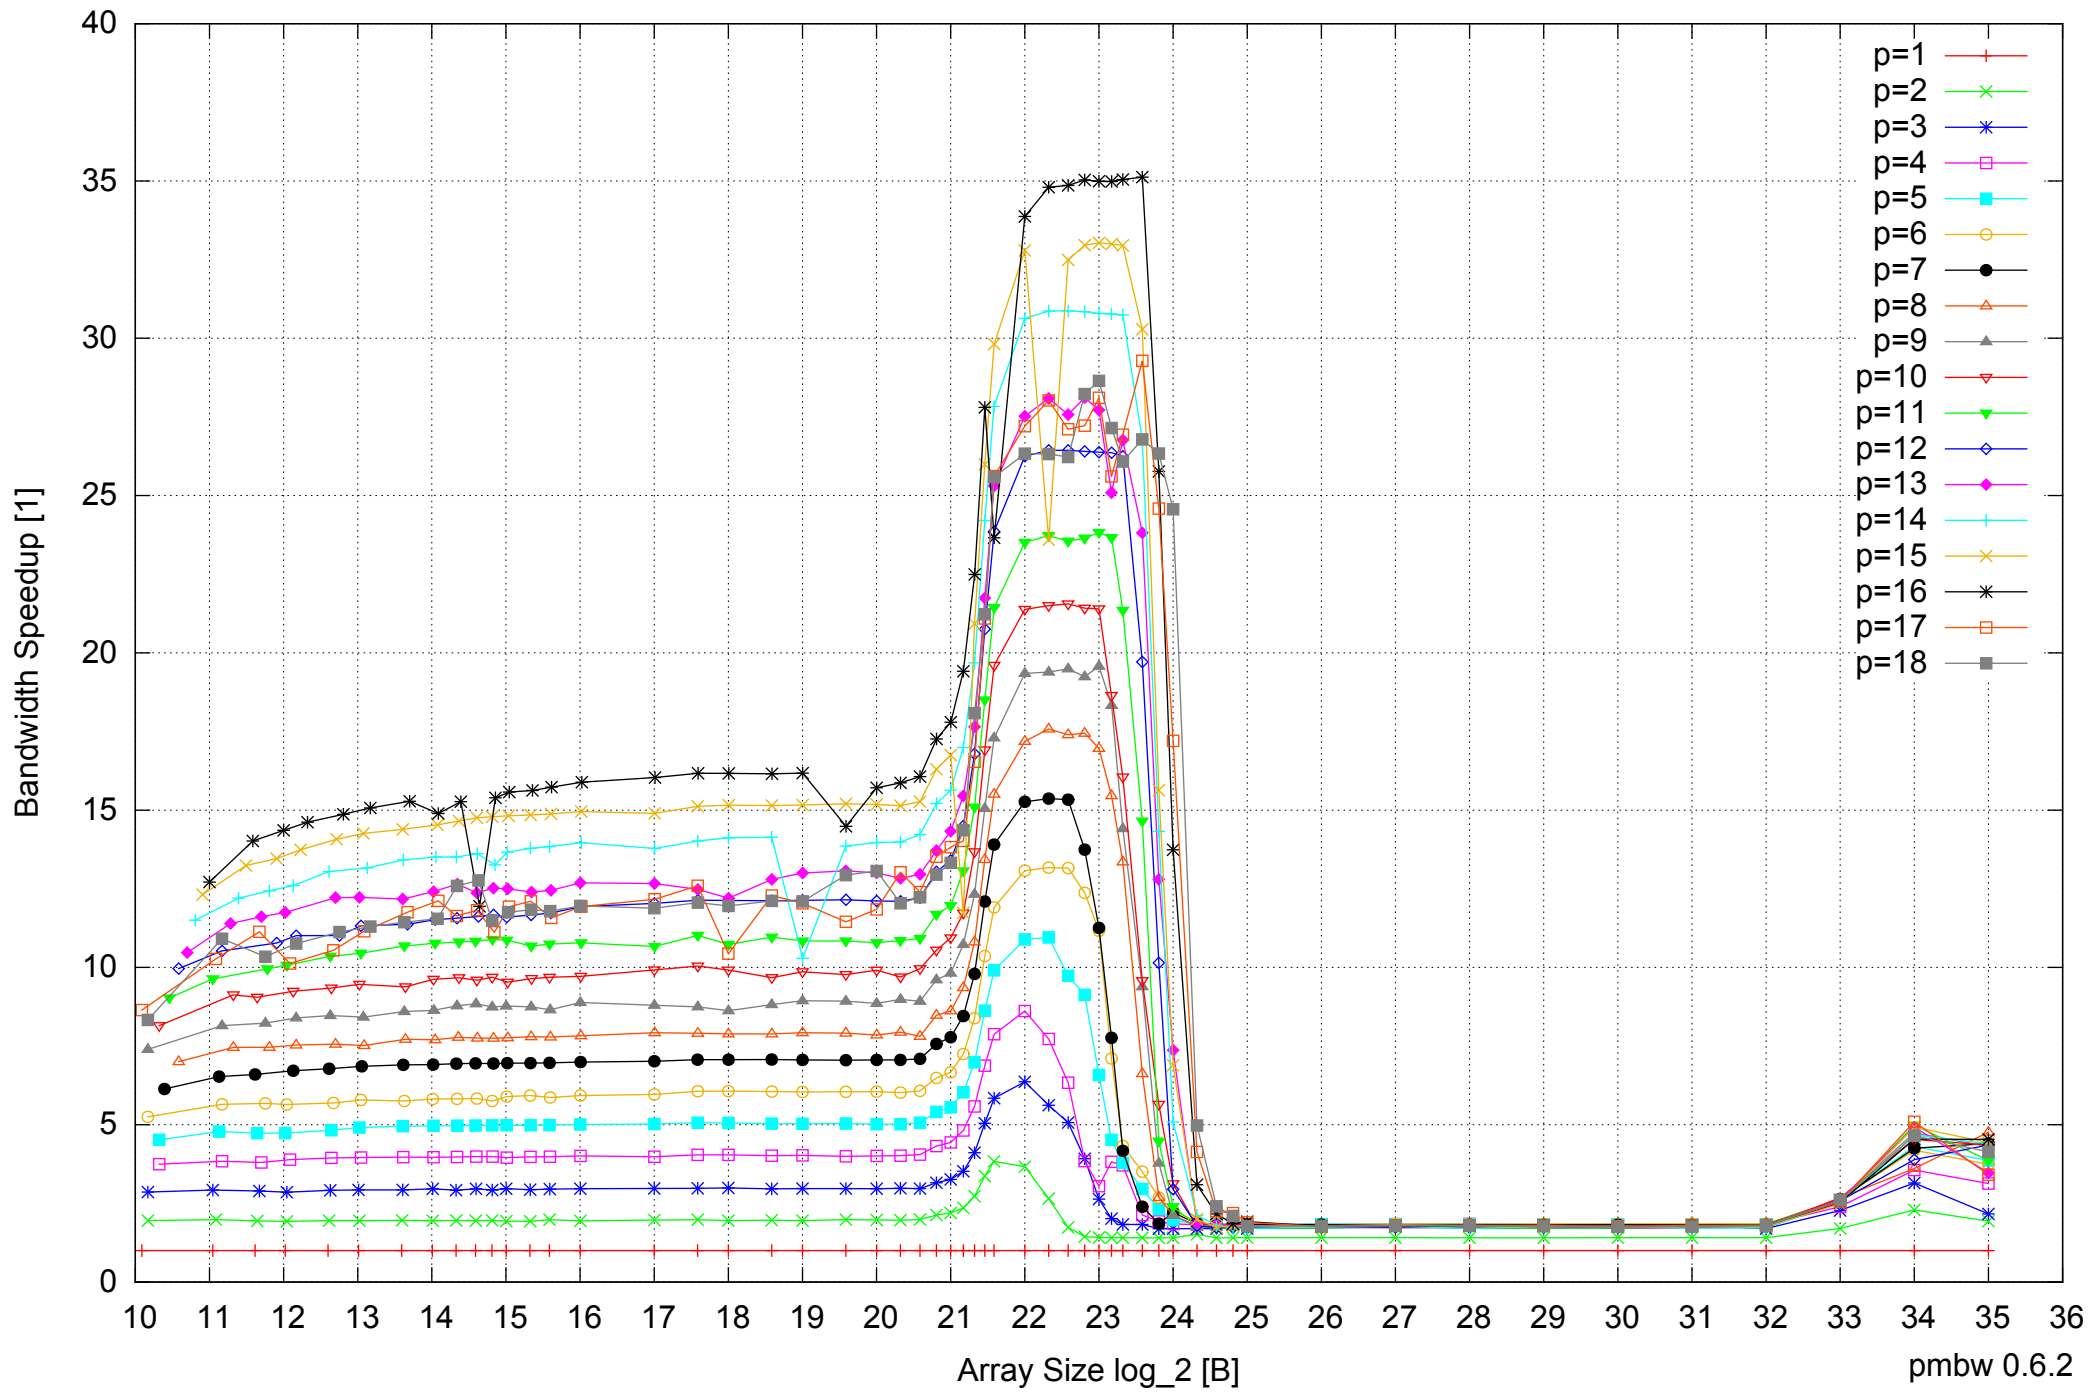

AMD Opteron 8350 64GB - Speedup of Parallel Memory Bandwidth - ScanWrite32PtrSimpleLoop