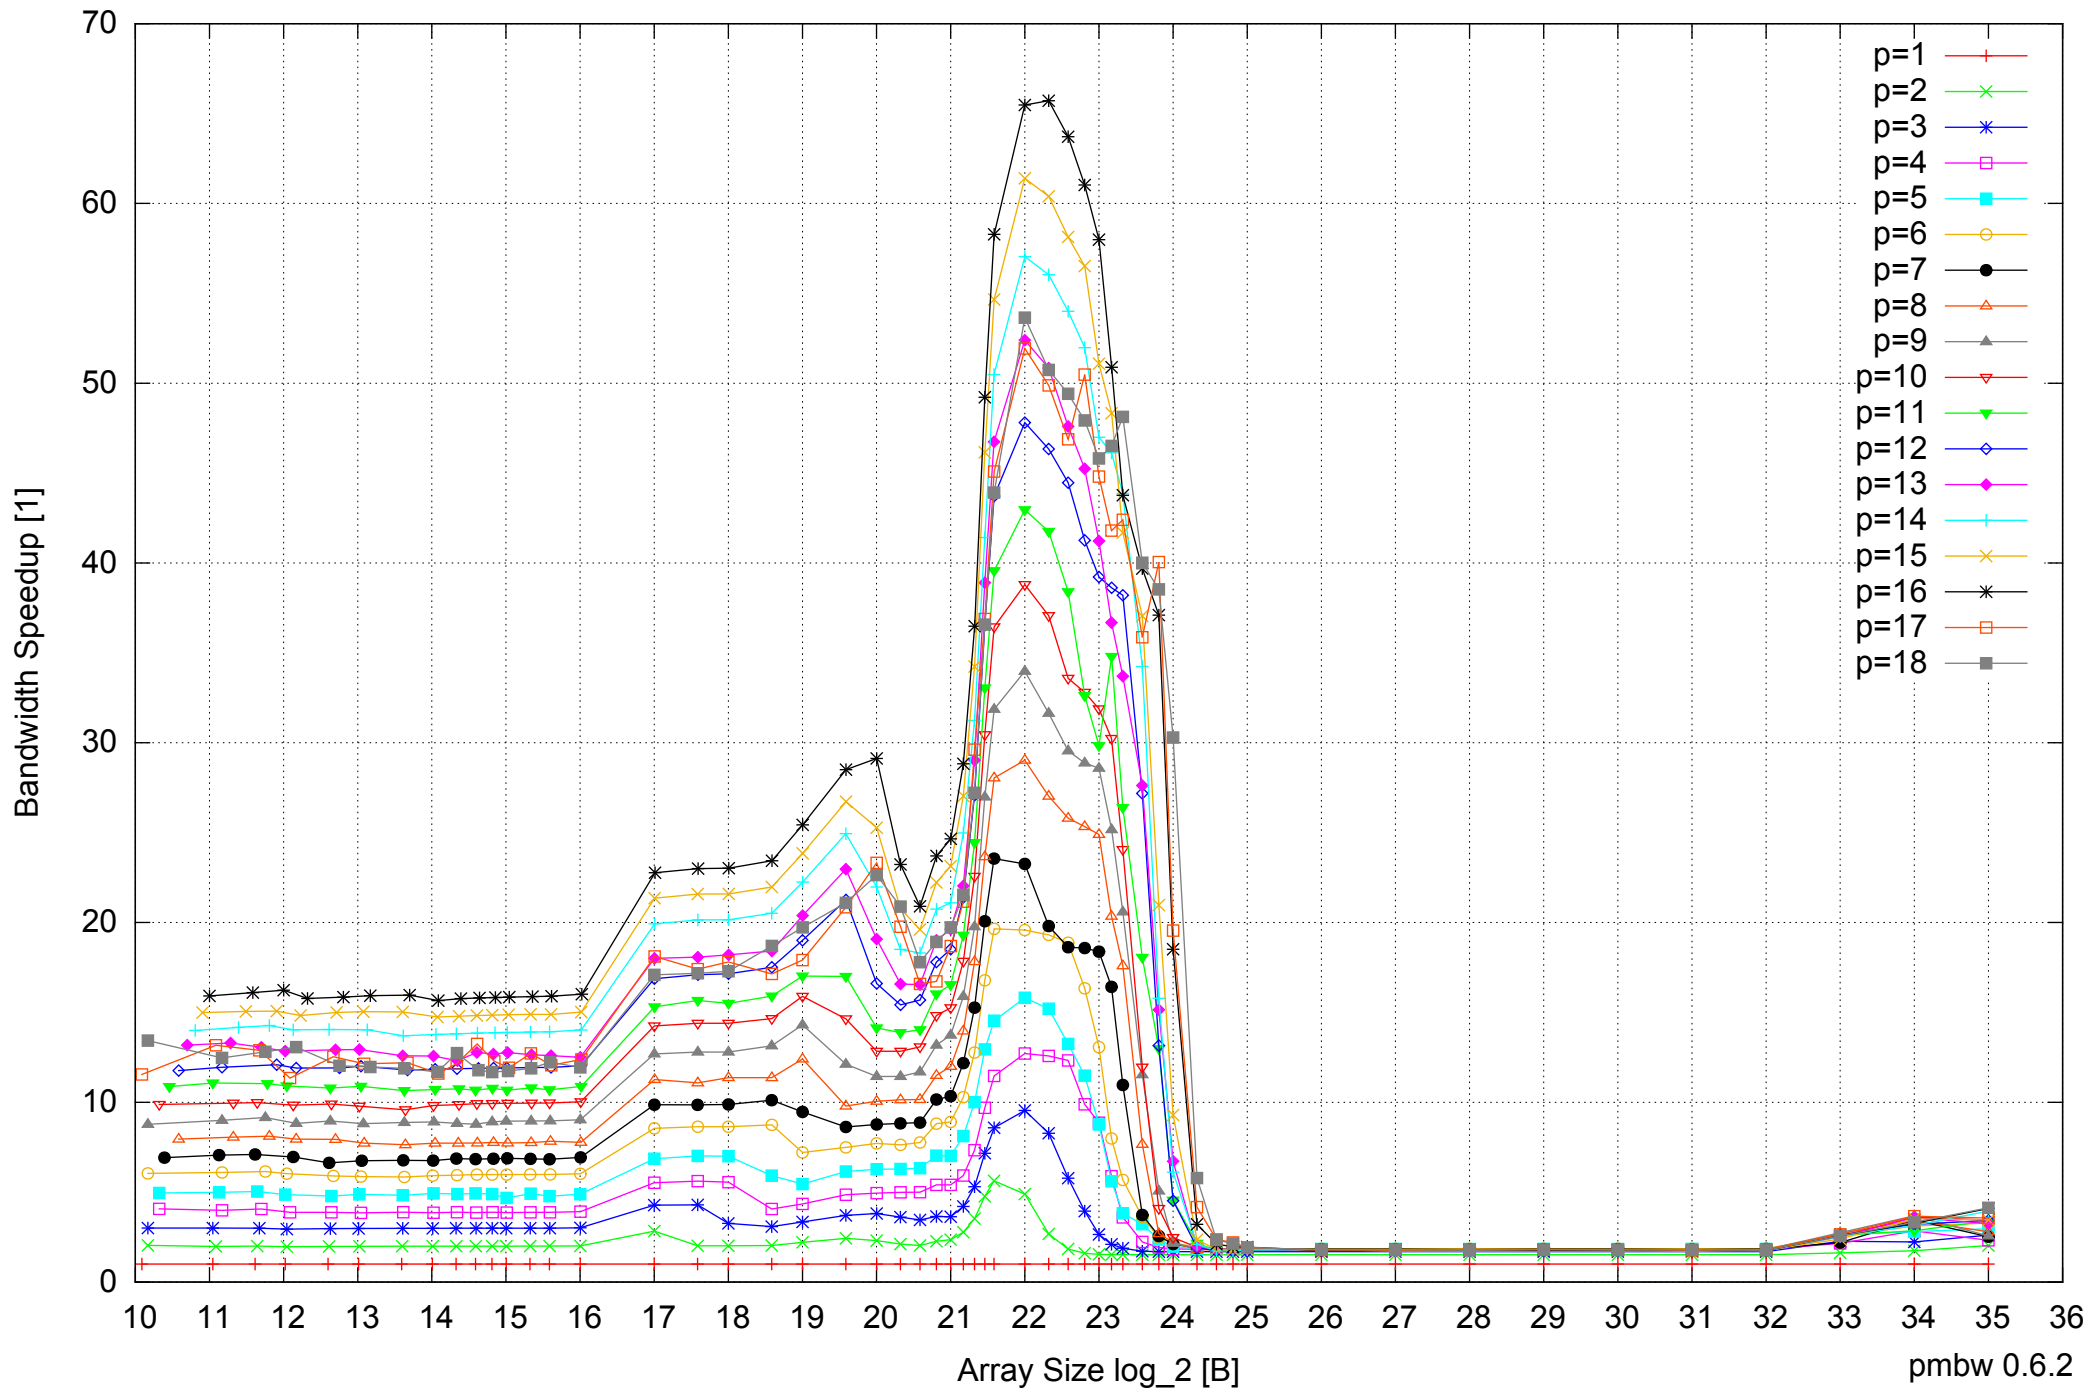

AMD Opteron 8350 64GB - Speedup of Parallel Memory Bandwidth - ScanWrite32PtrUnrollLoop