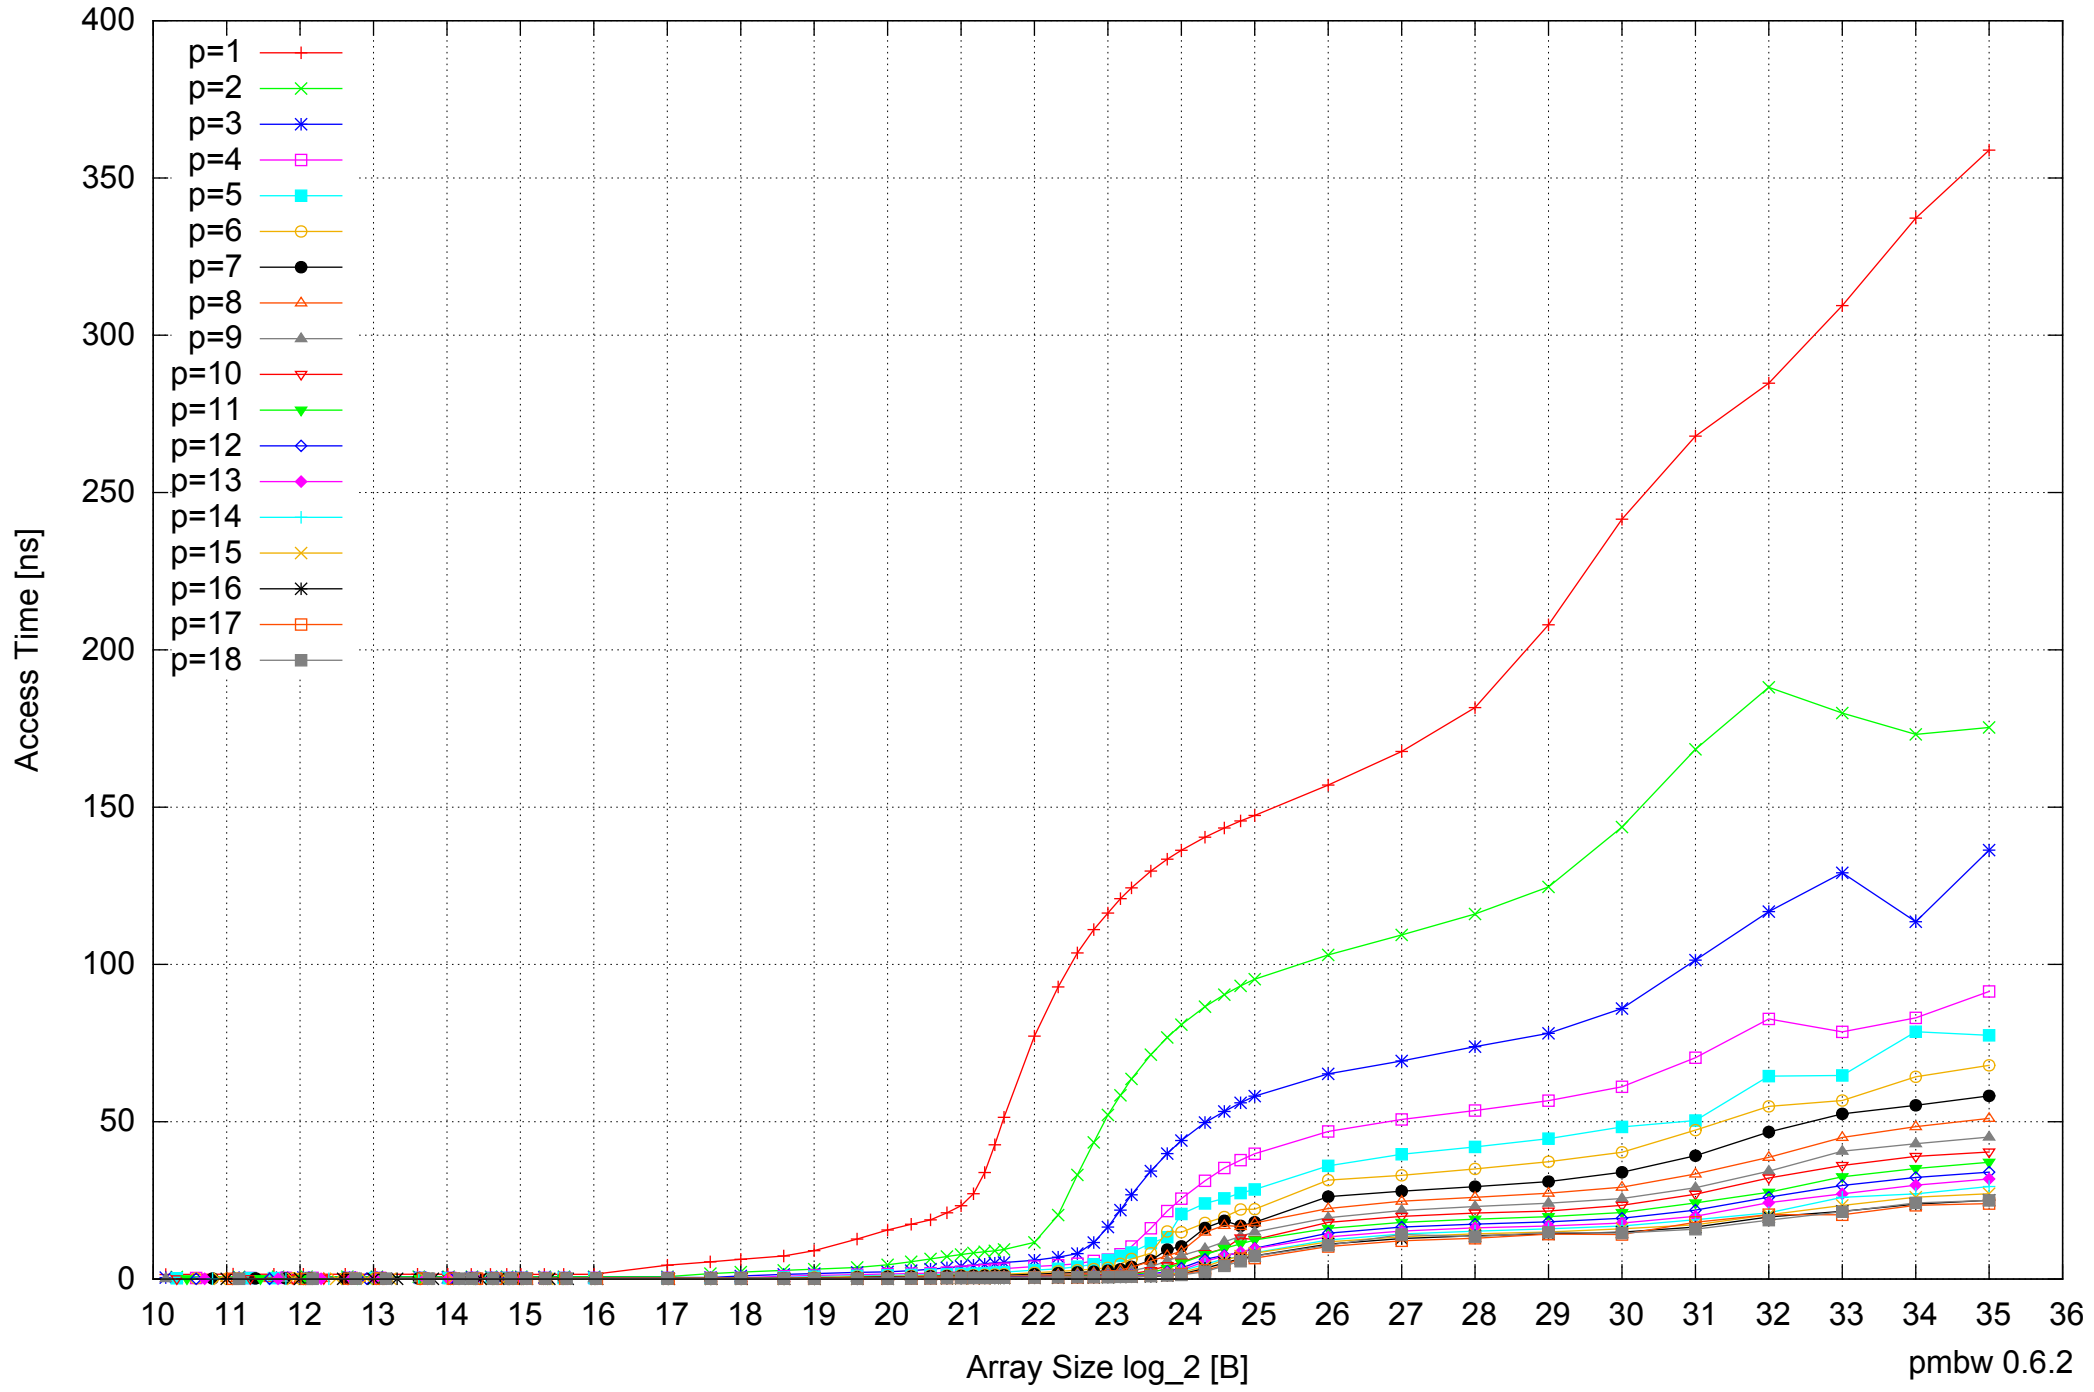

AMD Opteron 8350 64GB - Speedup of Parallel Memory Bandwidth - PermRead64UnrollLoop

AMD Opteron 8350 64GB - Parallel Memory Access Time - PermRead64UnrollLoop