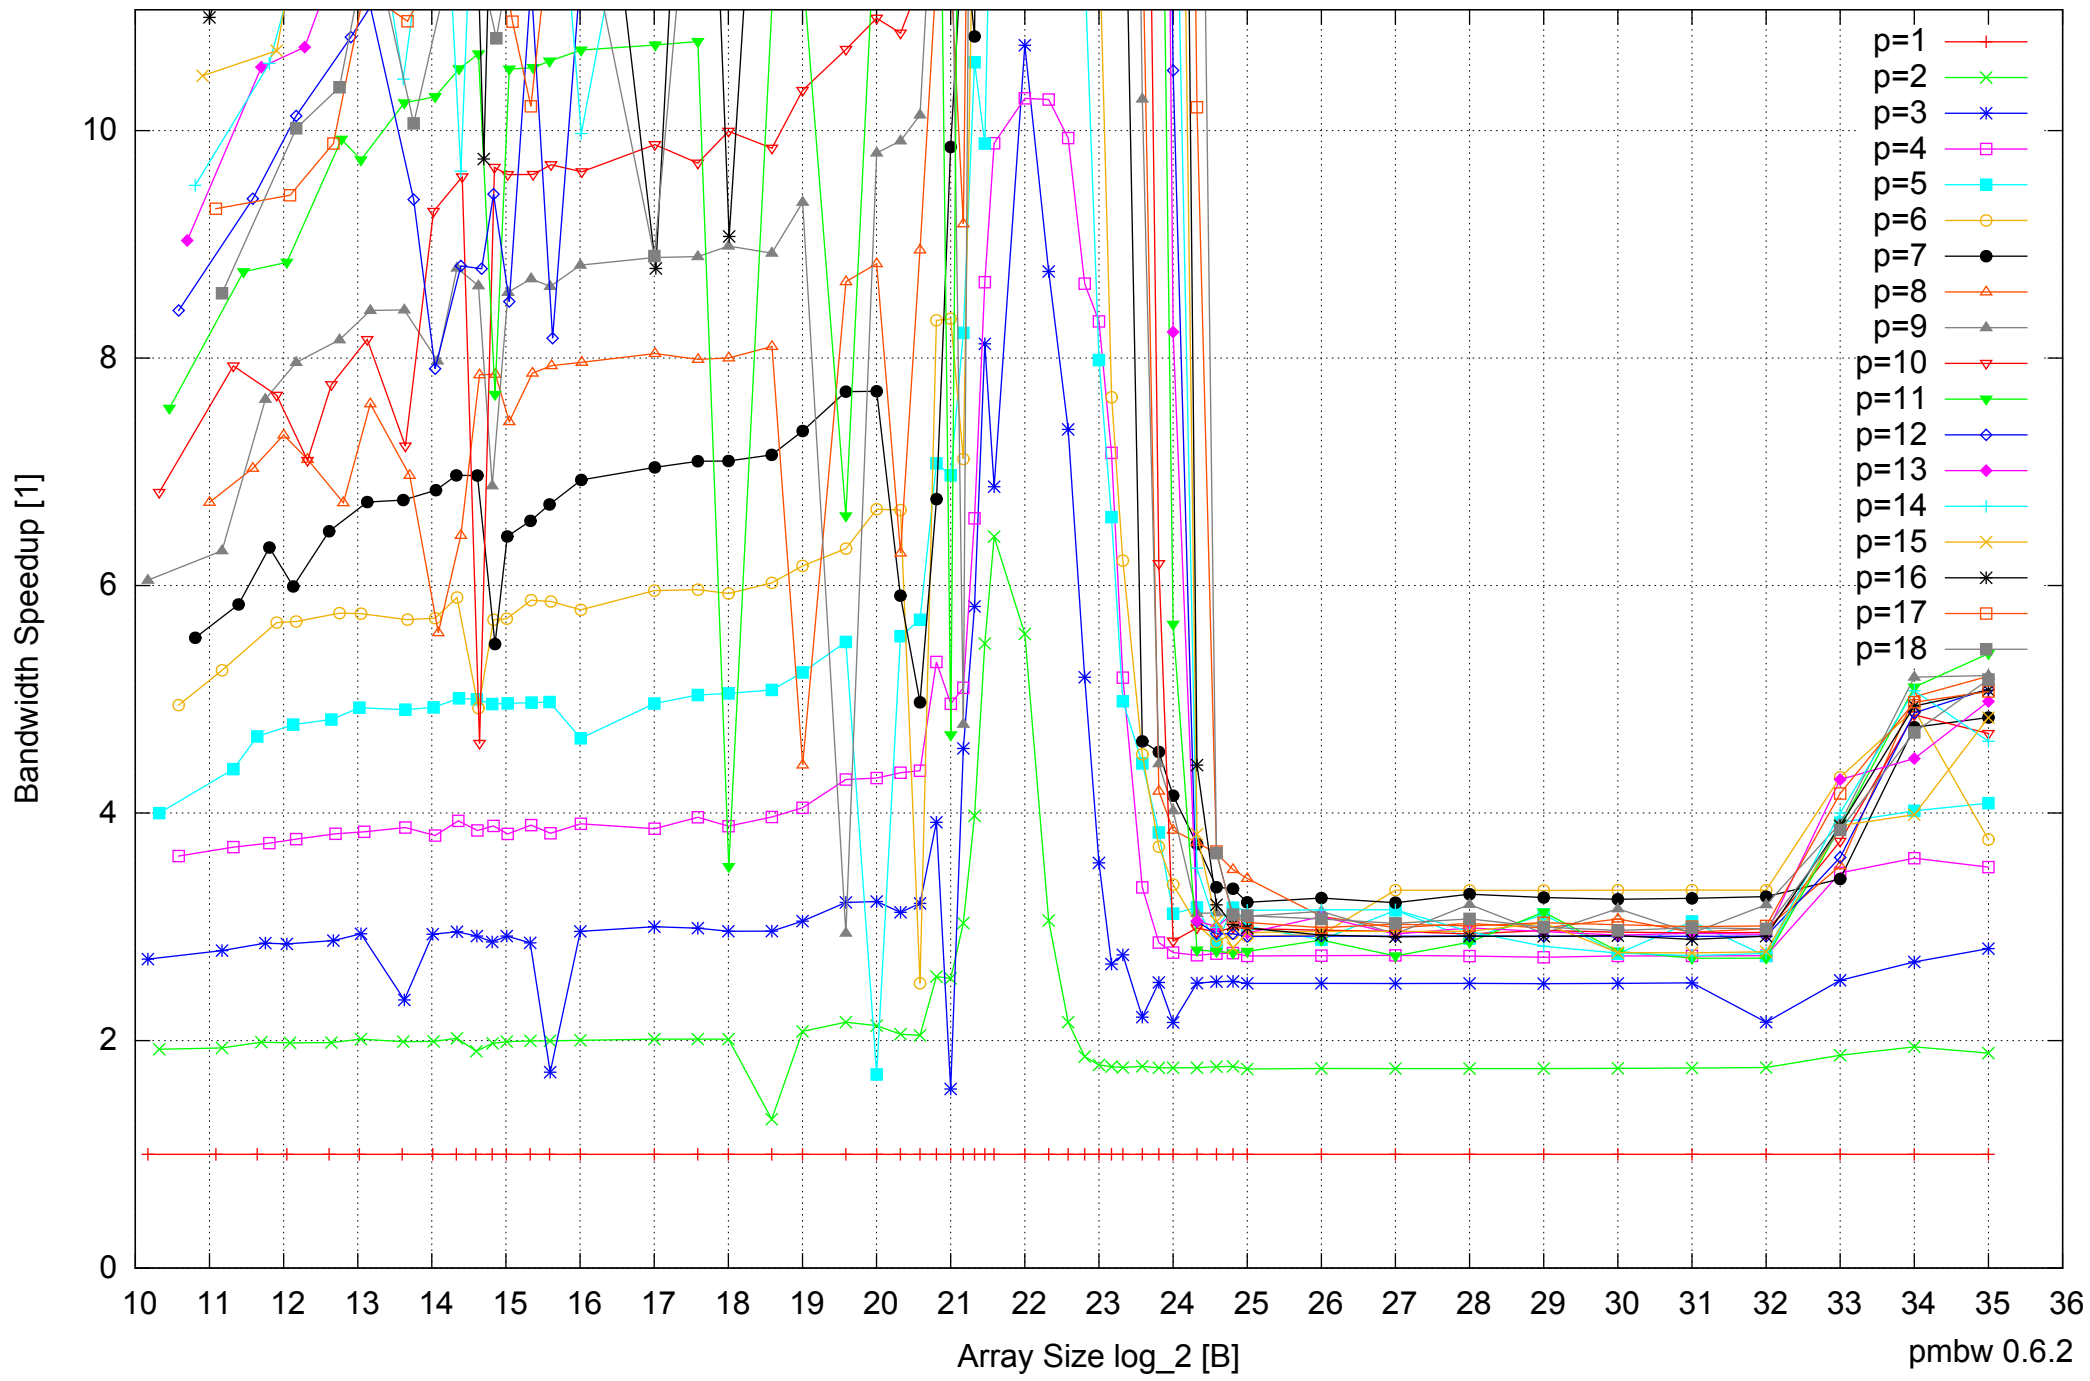

AMD Opteron 8350 64GB - Parallel Memory Bandwidth - ScanRead64PtrSimpleLoop

AMD Opteron 8350 64GB - Speedup of Parallel Memory Bandwidth - ScanRead64PtrSimpleLoop

AMD Opteron 8350 64GB - Speedup of Parallel Memory Bandwidth (enlarged) - ScanRead64PtrSimpleLoop