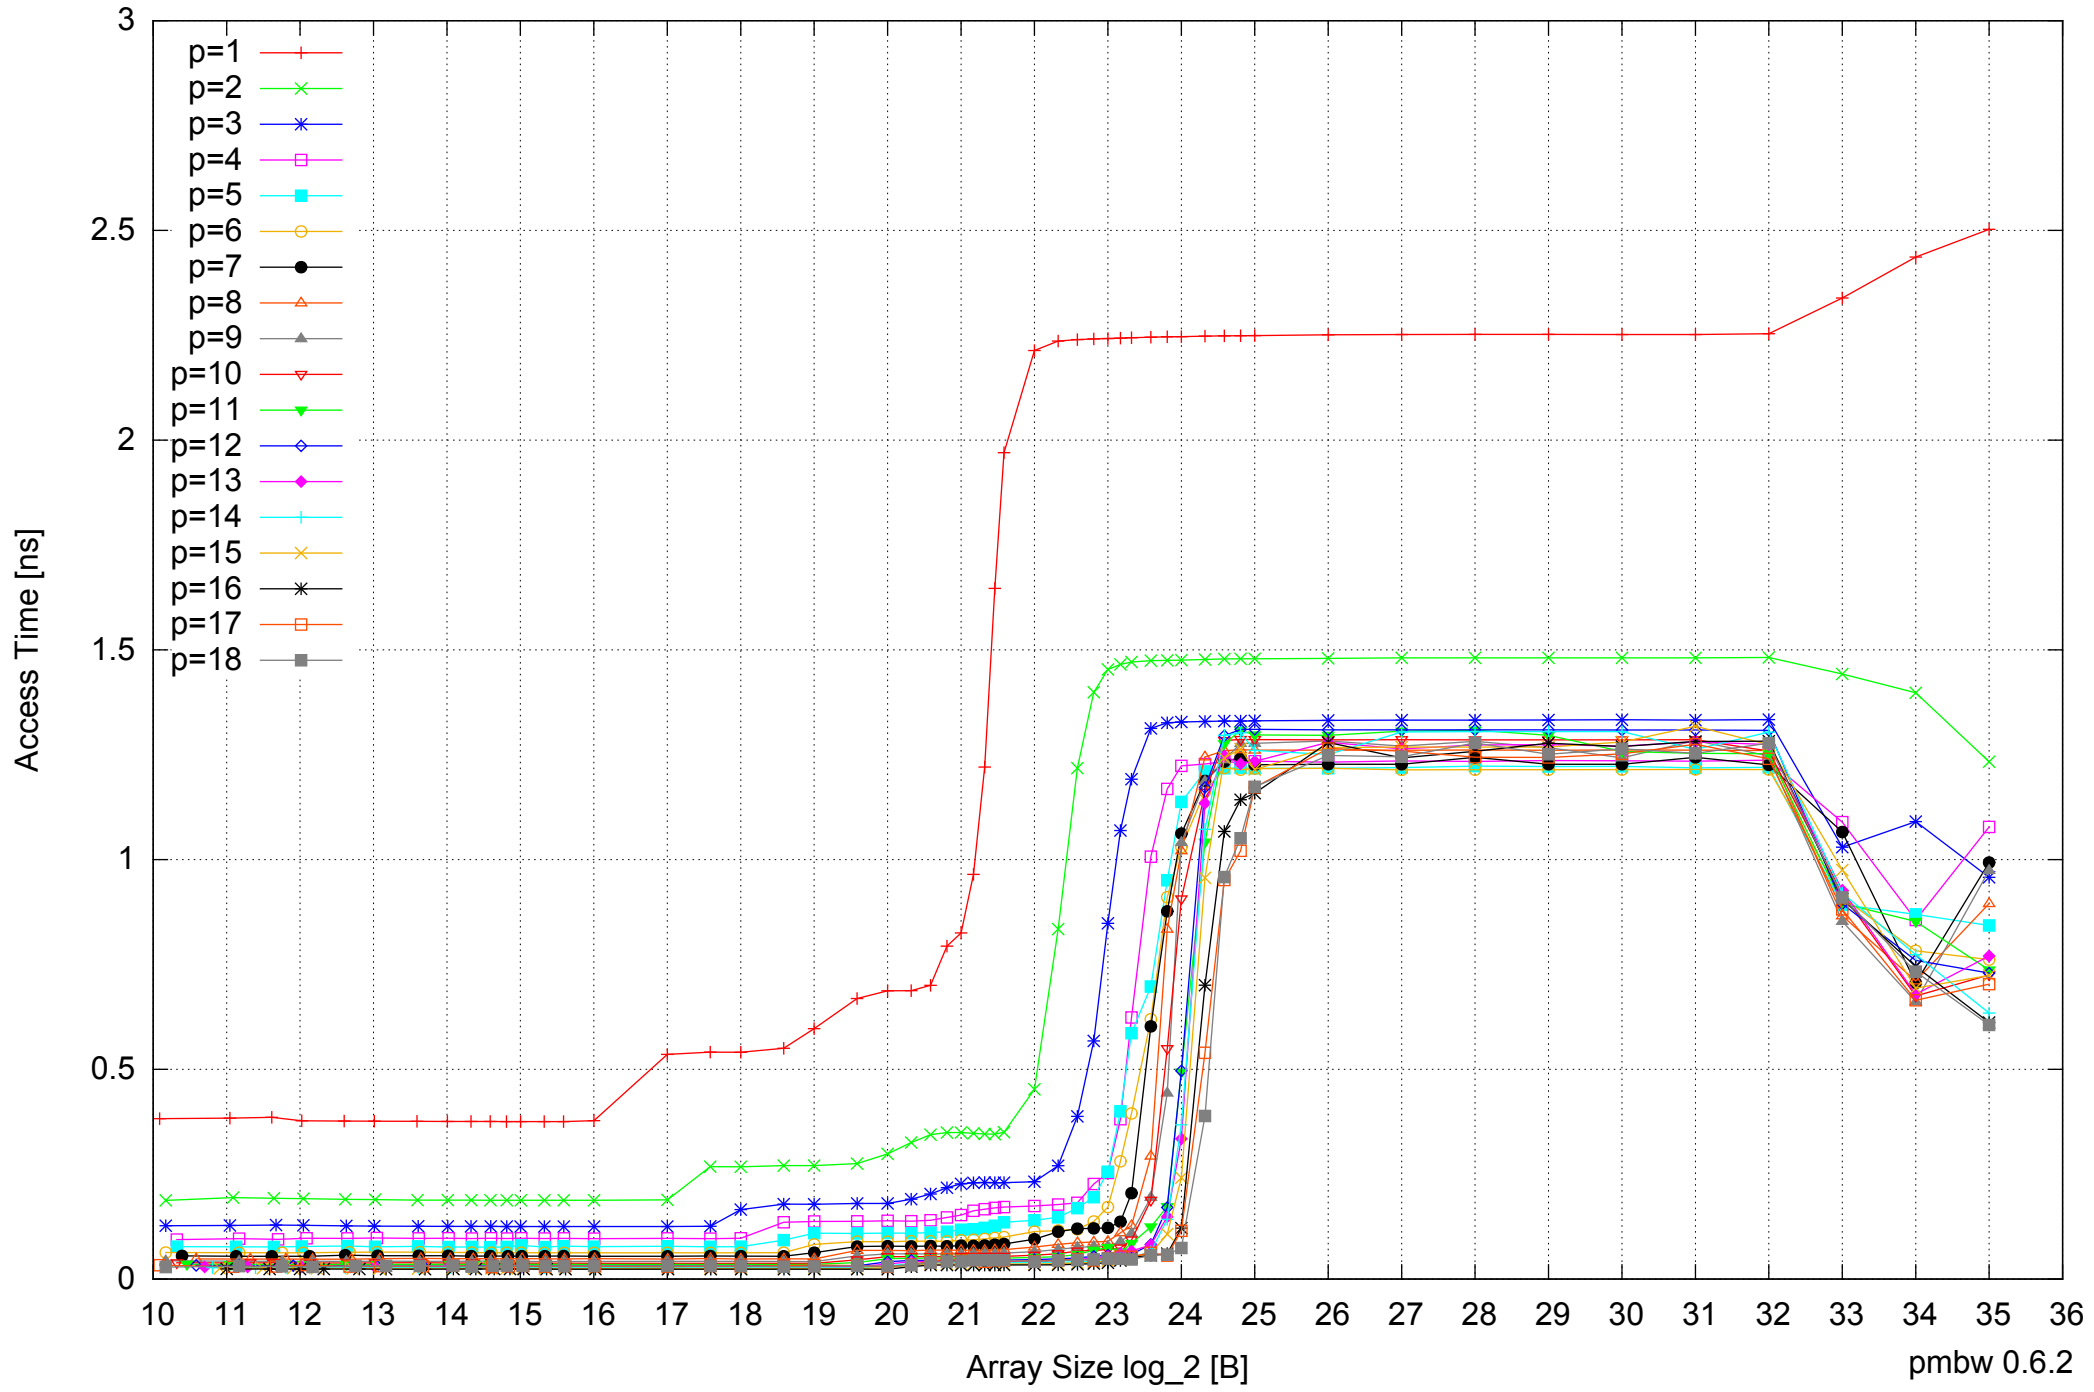

AMD Opteron 8350 64GB - Speedup of Parallel Memory Bandwidth - ScanWrite32PtrUnrollLoop

AMD Opteron 8350 64GB - Parallel Memory Access Time - ScanWrite32PtrUnrollLoop