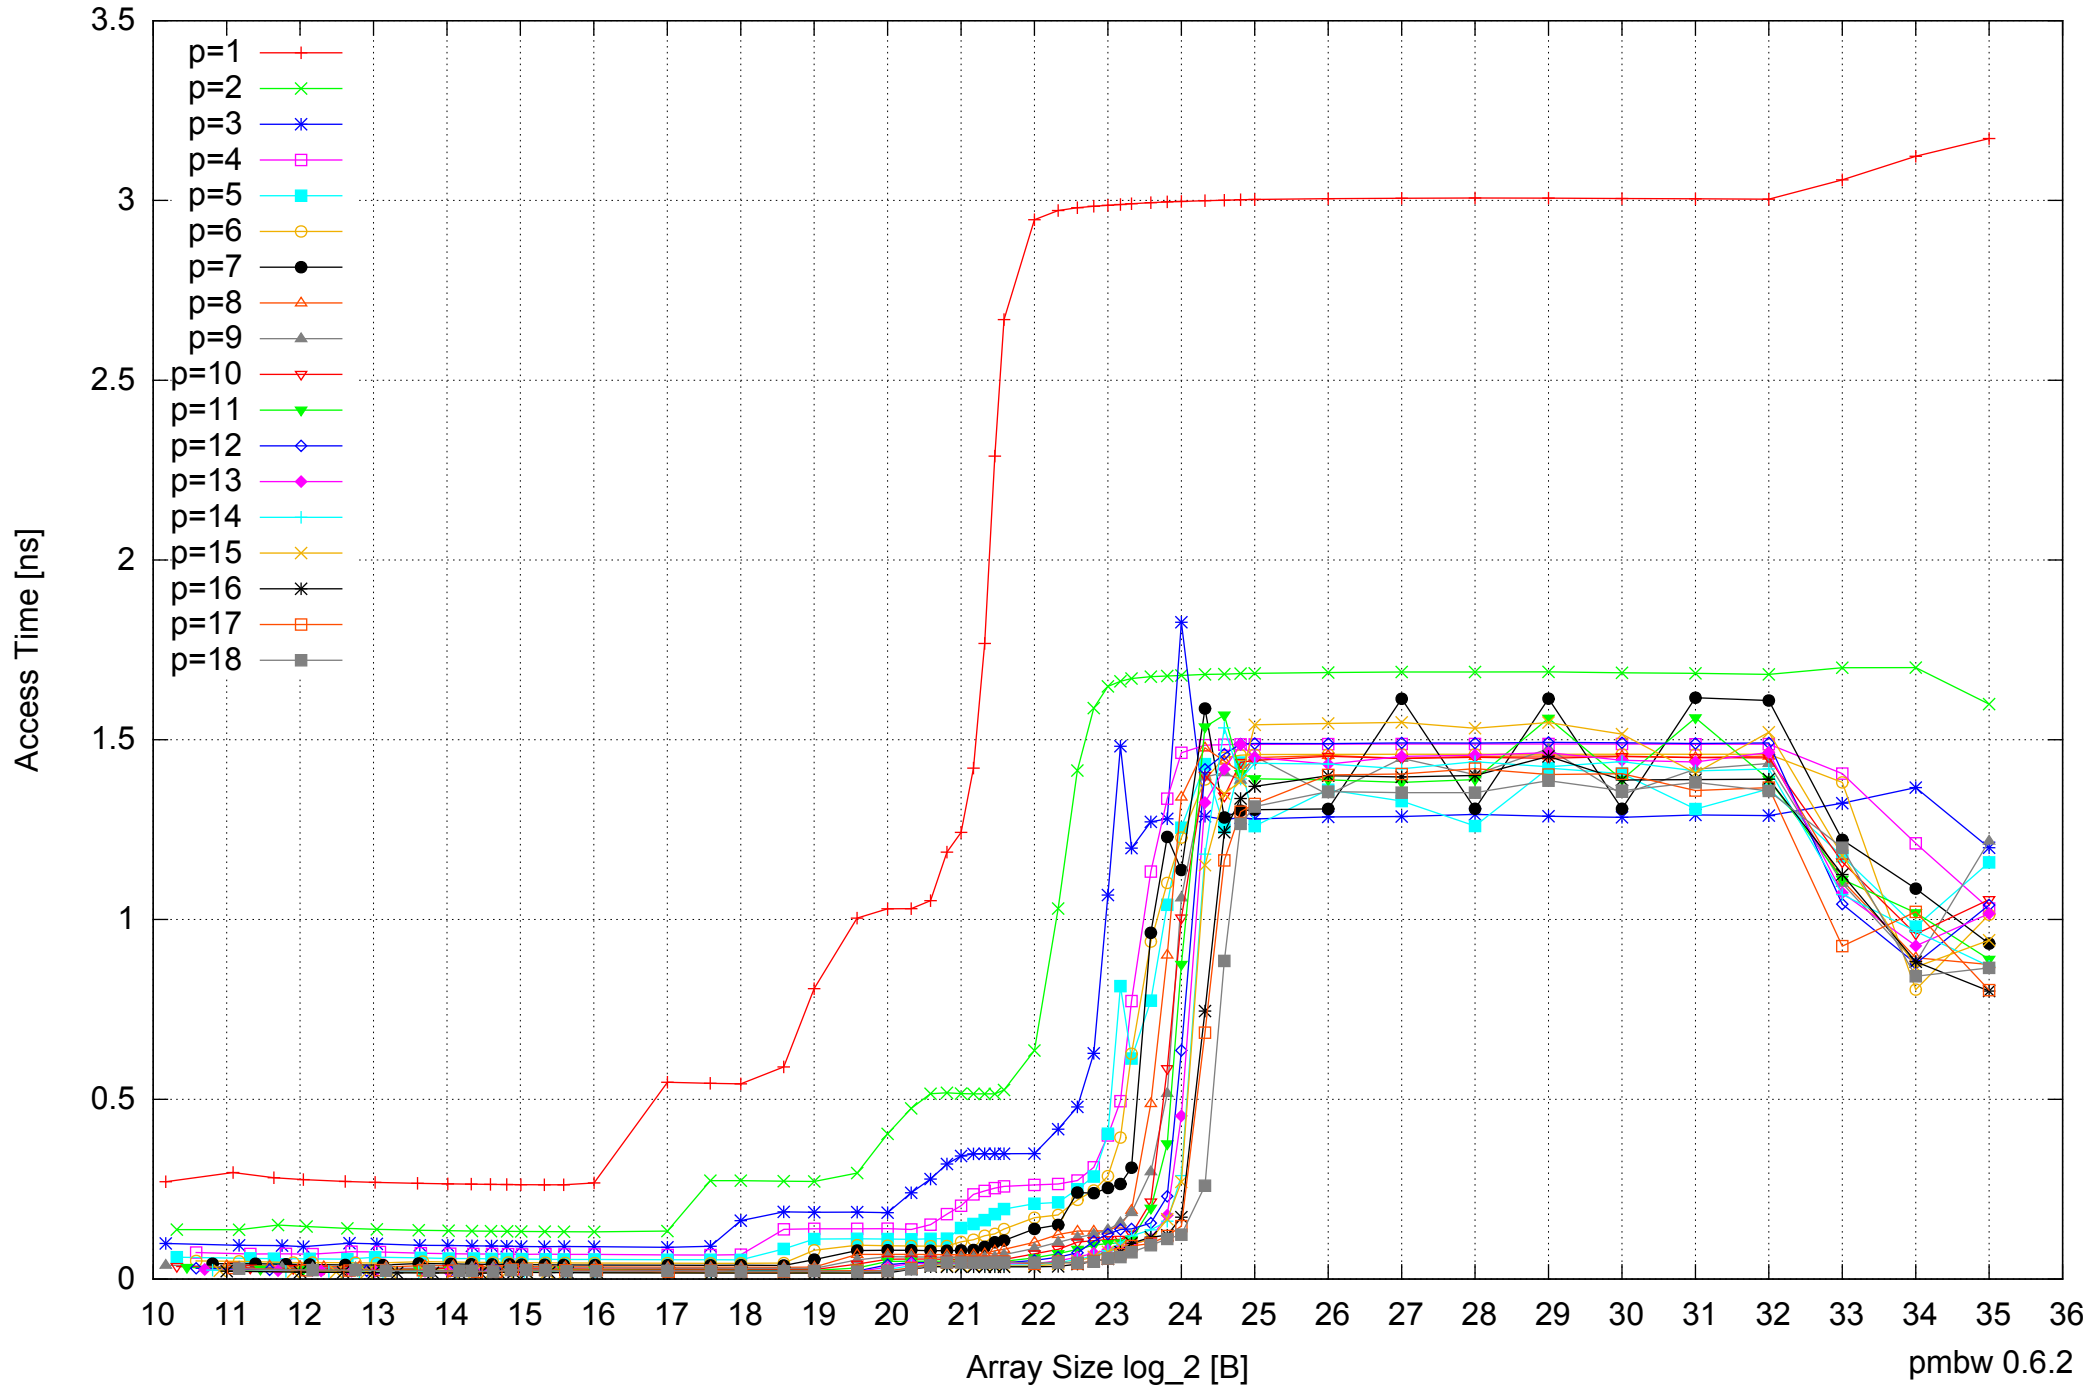

AMD Opteron 8350 64GB - Parallel Memory Access Time - ScanRead64IndexUnrollLoop