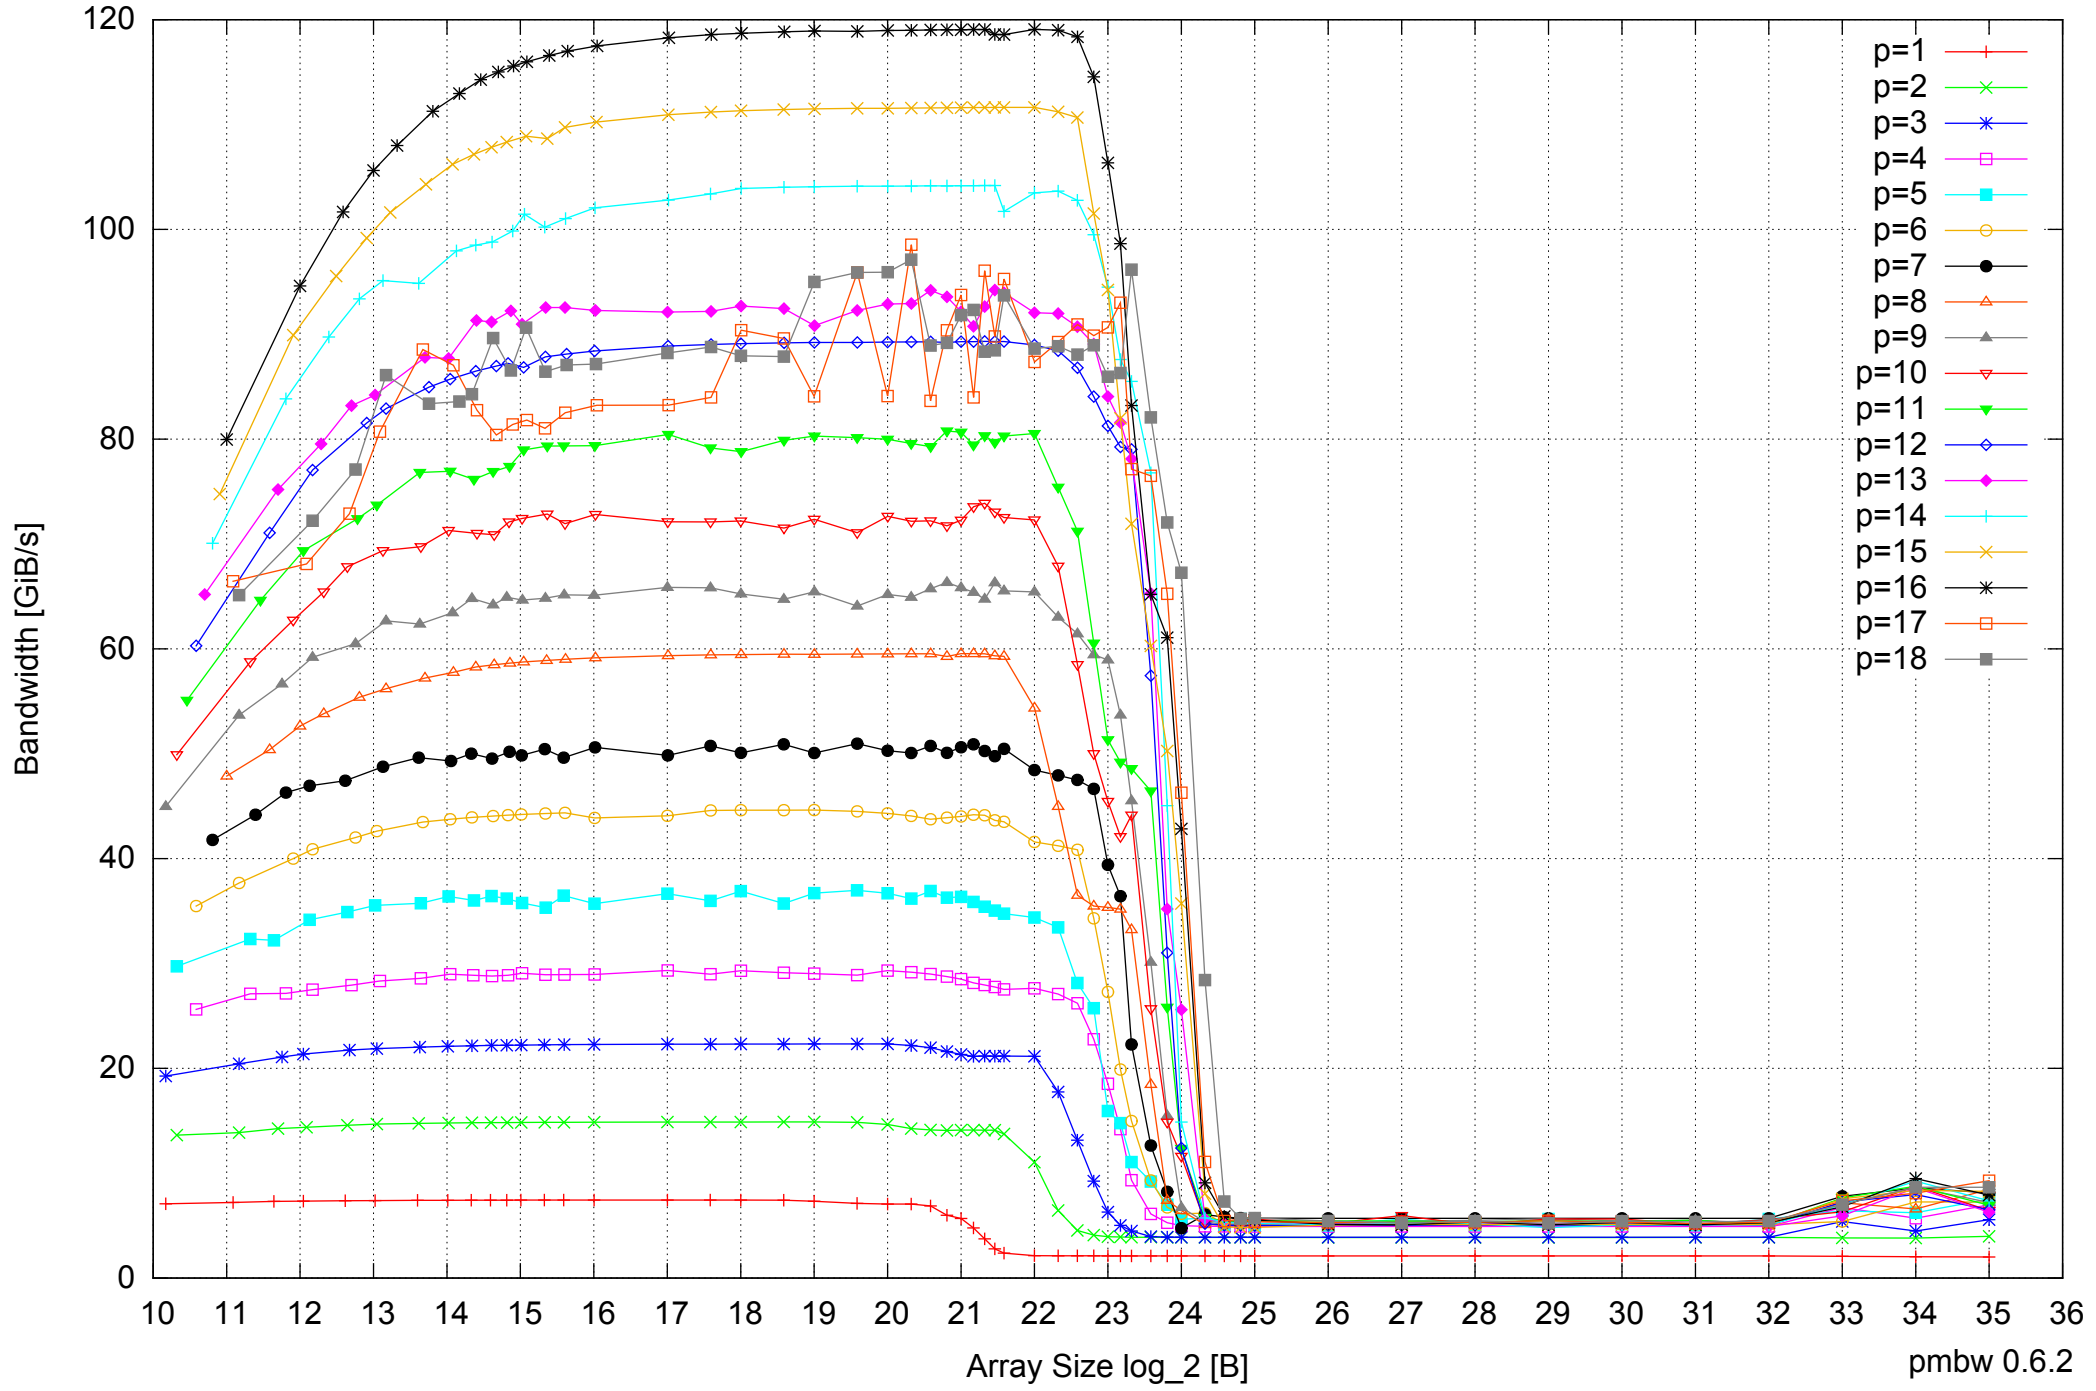

AMD Opteron 8350 64GB - Parallel Memory Access Time - ScanRead64IndexSimpleLoop

AMD Opteron 8350 64GB - Parallel Memory Bandwidth - ScanRead64IndexSimpleLoop