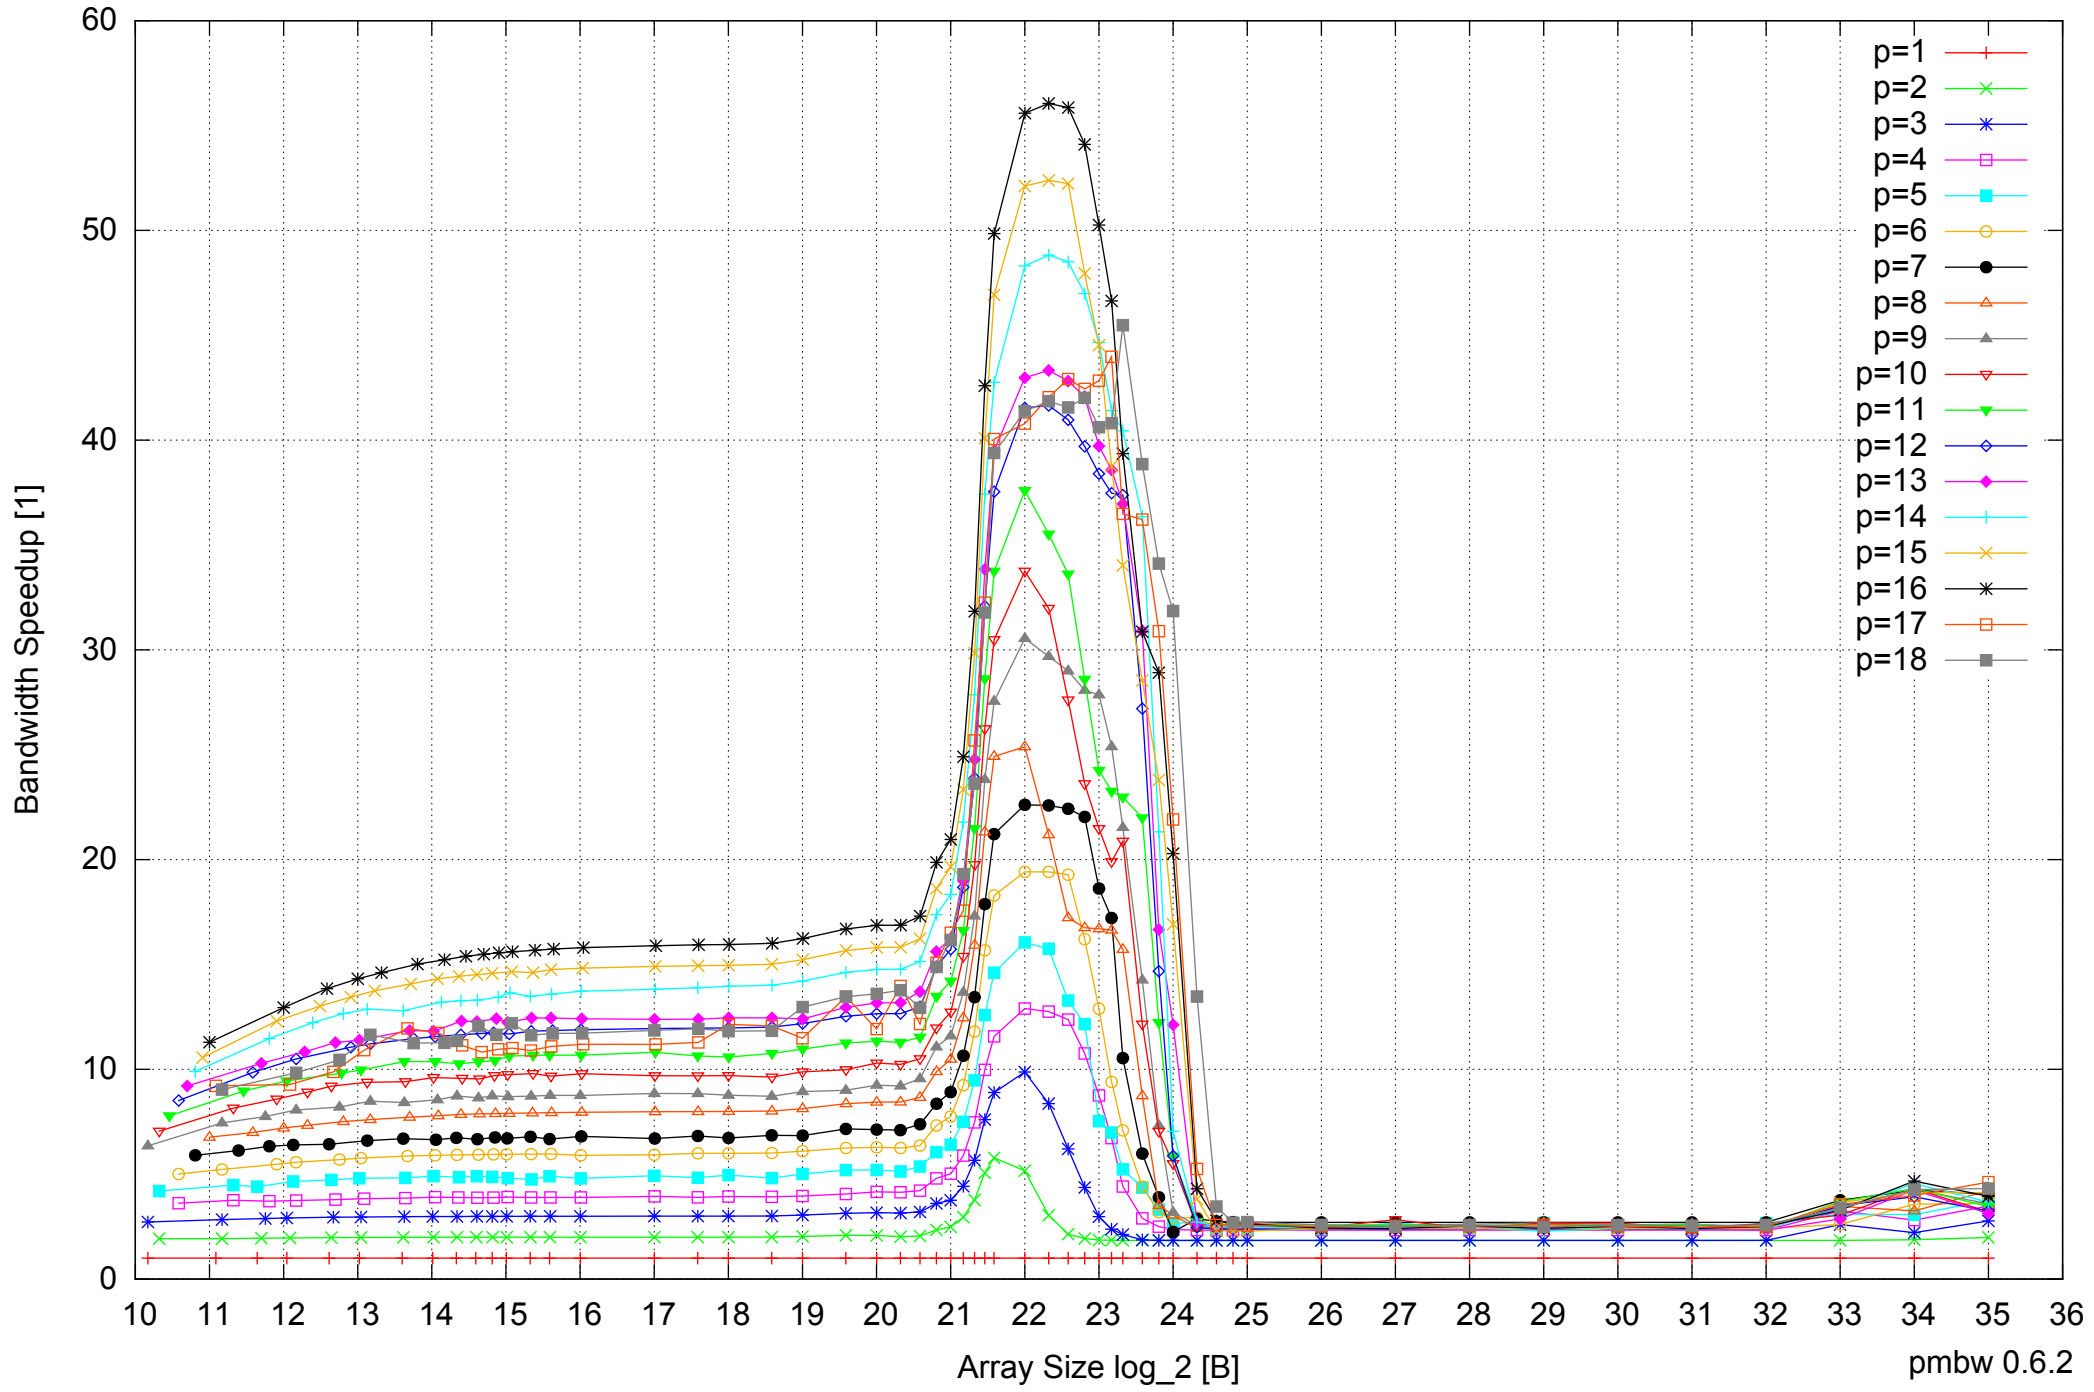

AMD Opteron 8350 64GB - Speedup of Parallel Memory Bandwidth (enlarged) - ScanRead64IndexSimpleLoop

AMD Opteron 8350 64GB - Speedup of Parallel Memory Bandwidth - ScanRead64IndexSimpleLoop