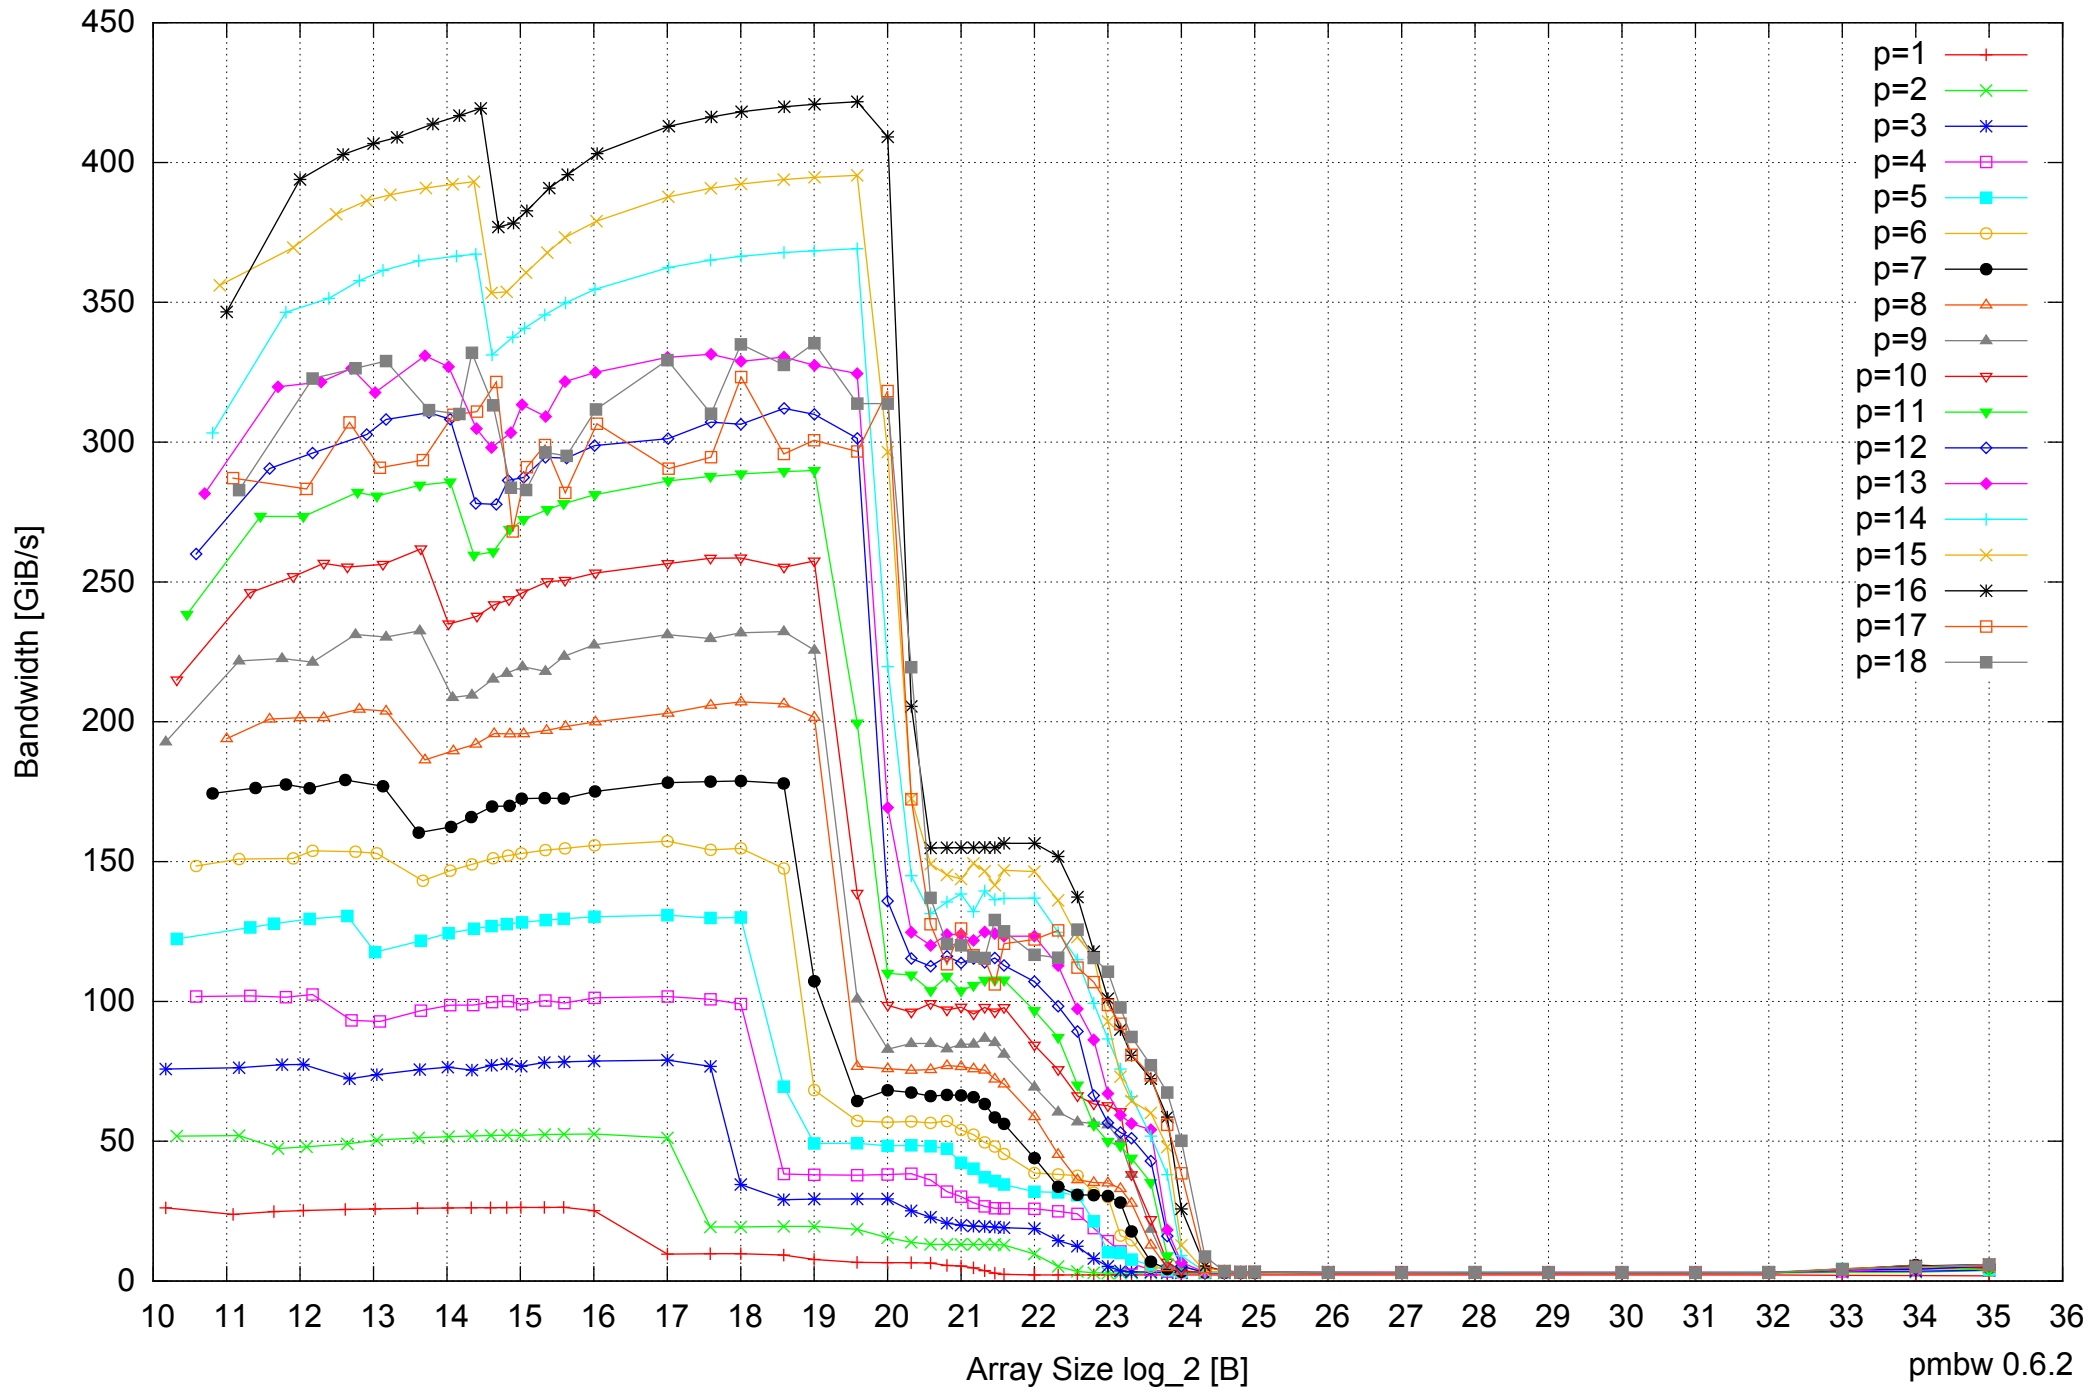

AMD Opteron 8350 64GB - Parallel Memory Bandwidth - ScanWrite64IndexUnrollLoop