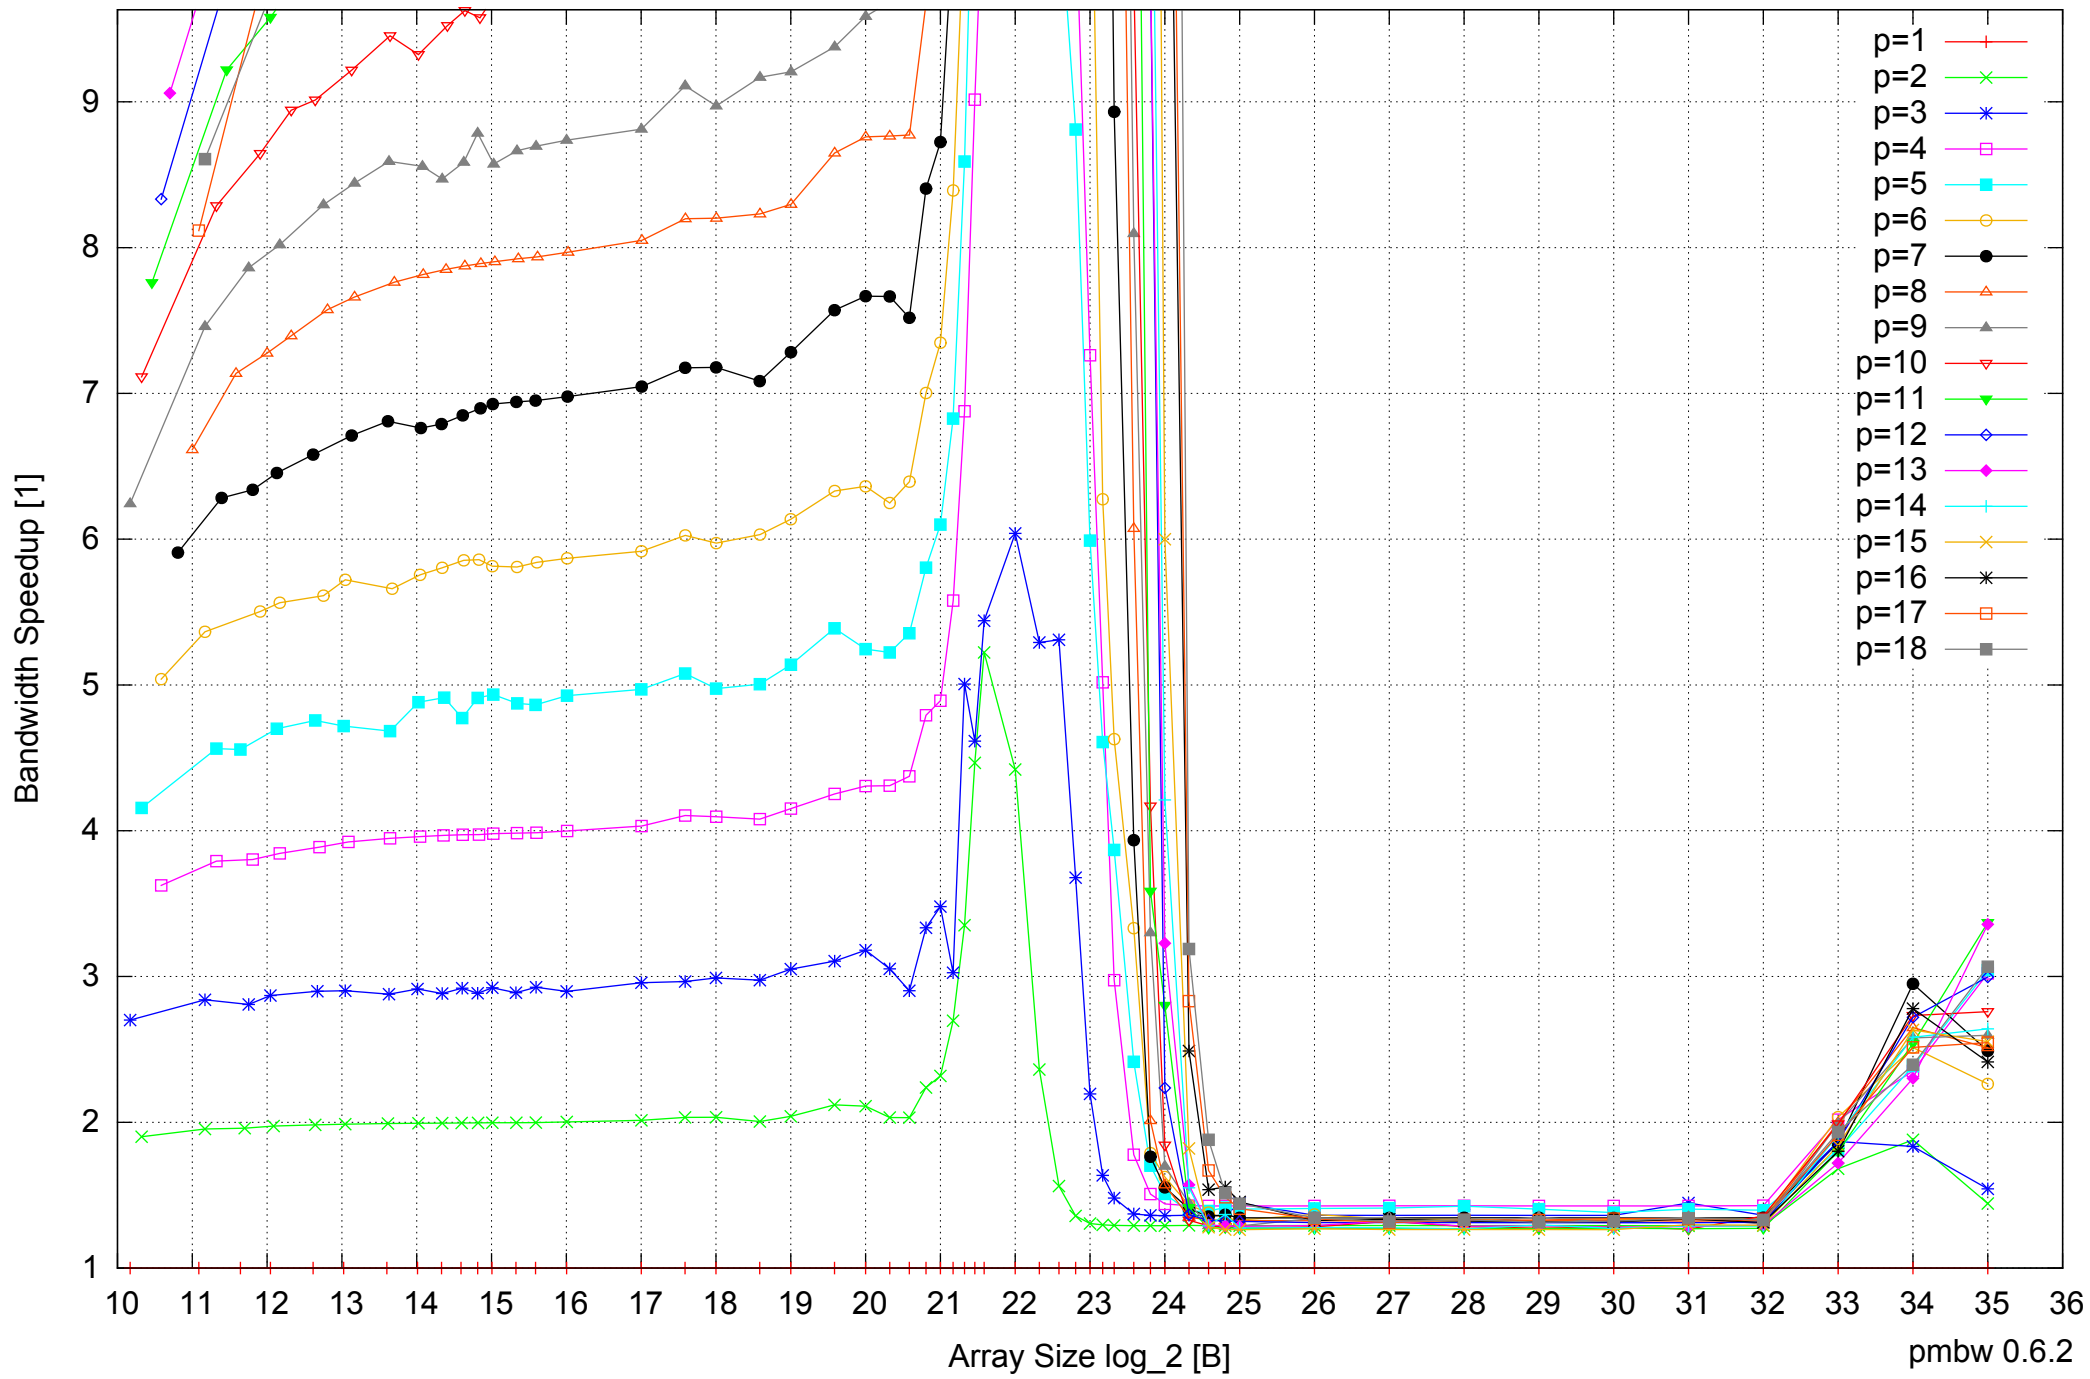

AMD Opteron 8350 64GB - Parallel Memory Bandwidth - ScanWrite64IndexUnrollLoop

AMD Opteron 8350 64GB - Speedup of Parallel Memory Bandwidth (enlarged) - ScanWrite64IndexSimpleLoop