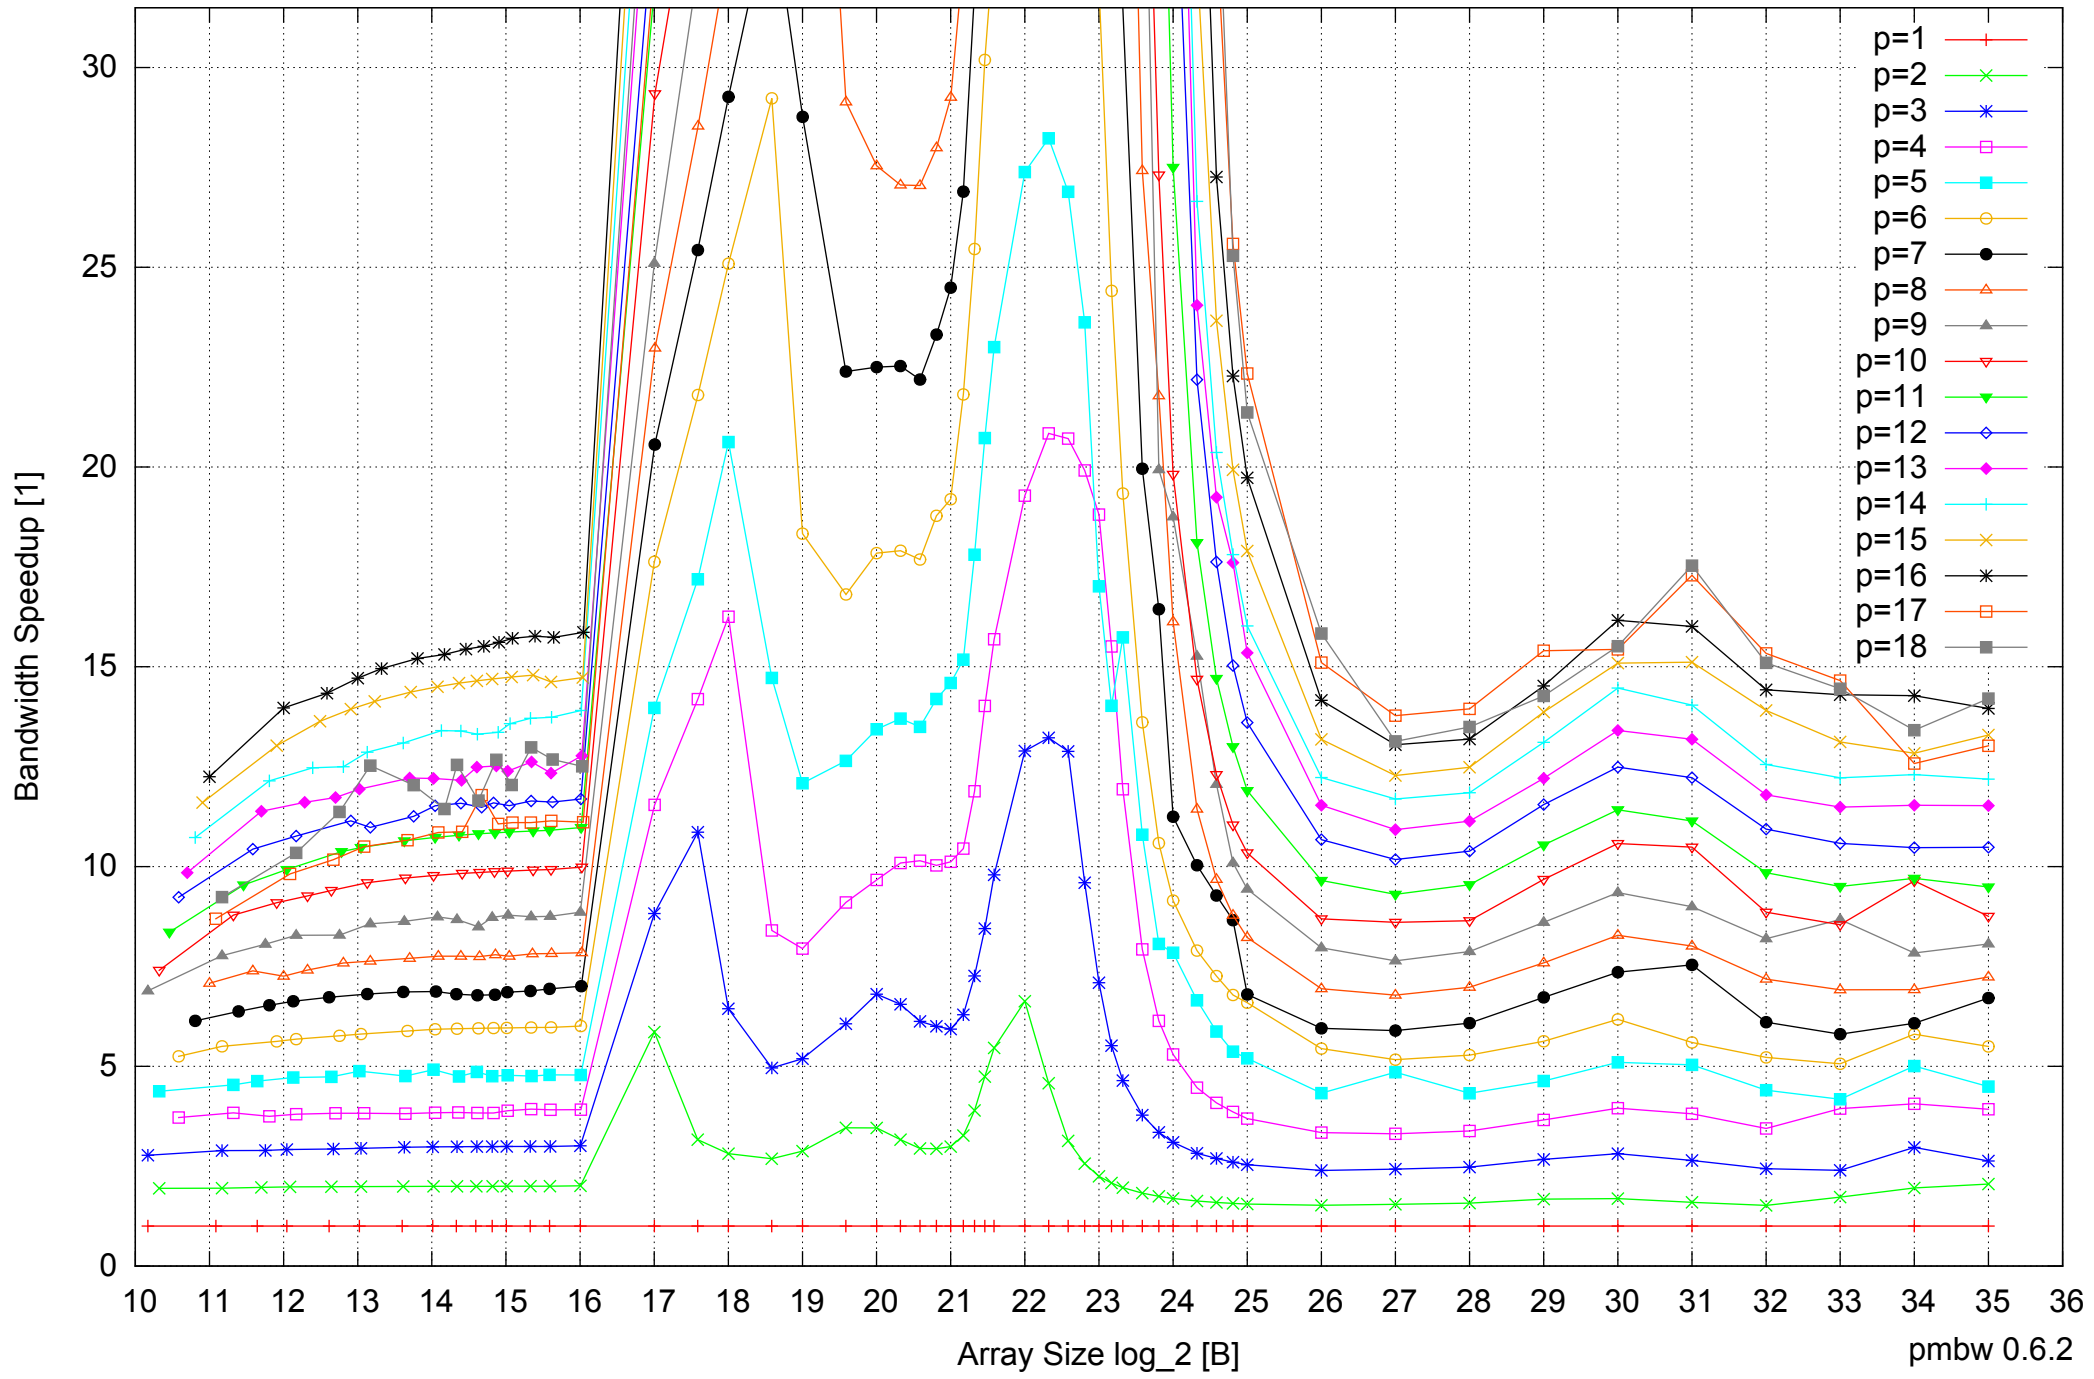

AMD Opteron 8350 64GB - Parallel Memory Bandwidth - PermRead64UnrollLoop

AMD Opteron 8350 64GB - Speedup of Parallel Memory Bandwidth (enlarged) - PermRead64SimpleLoop