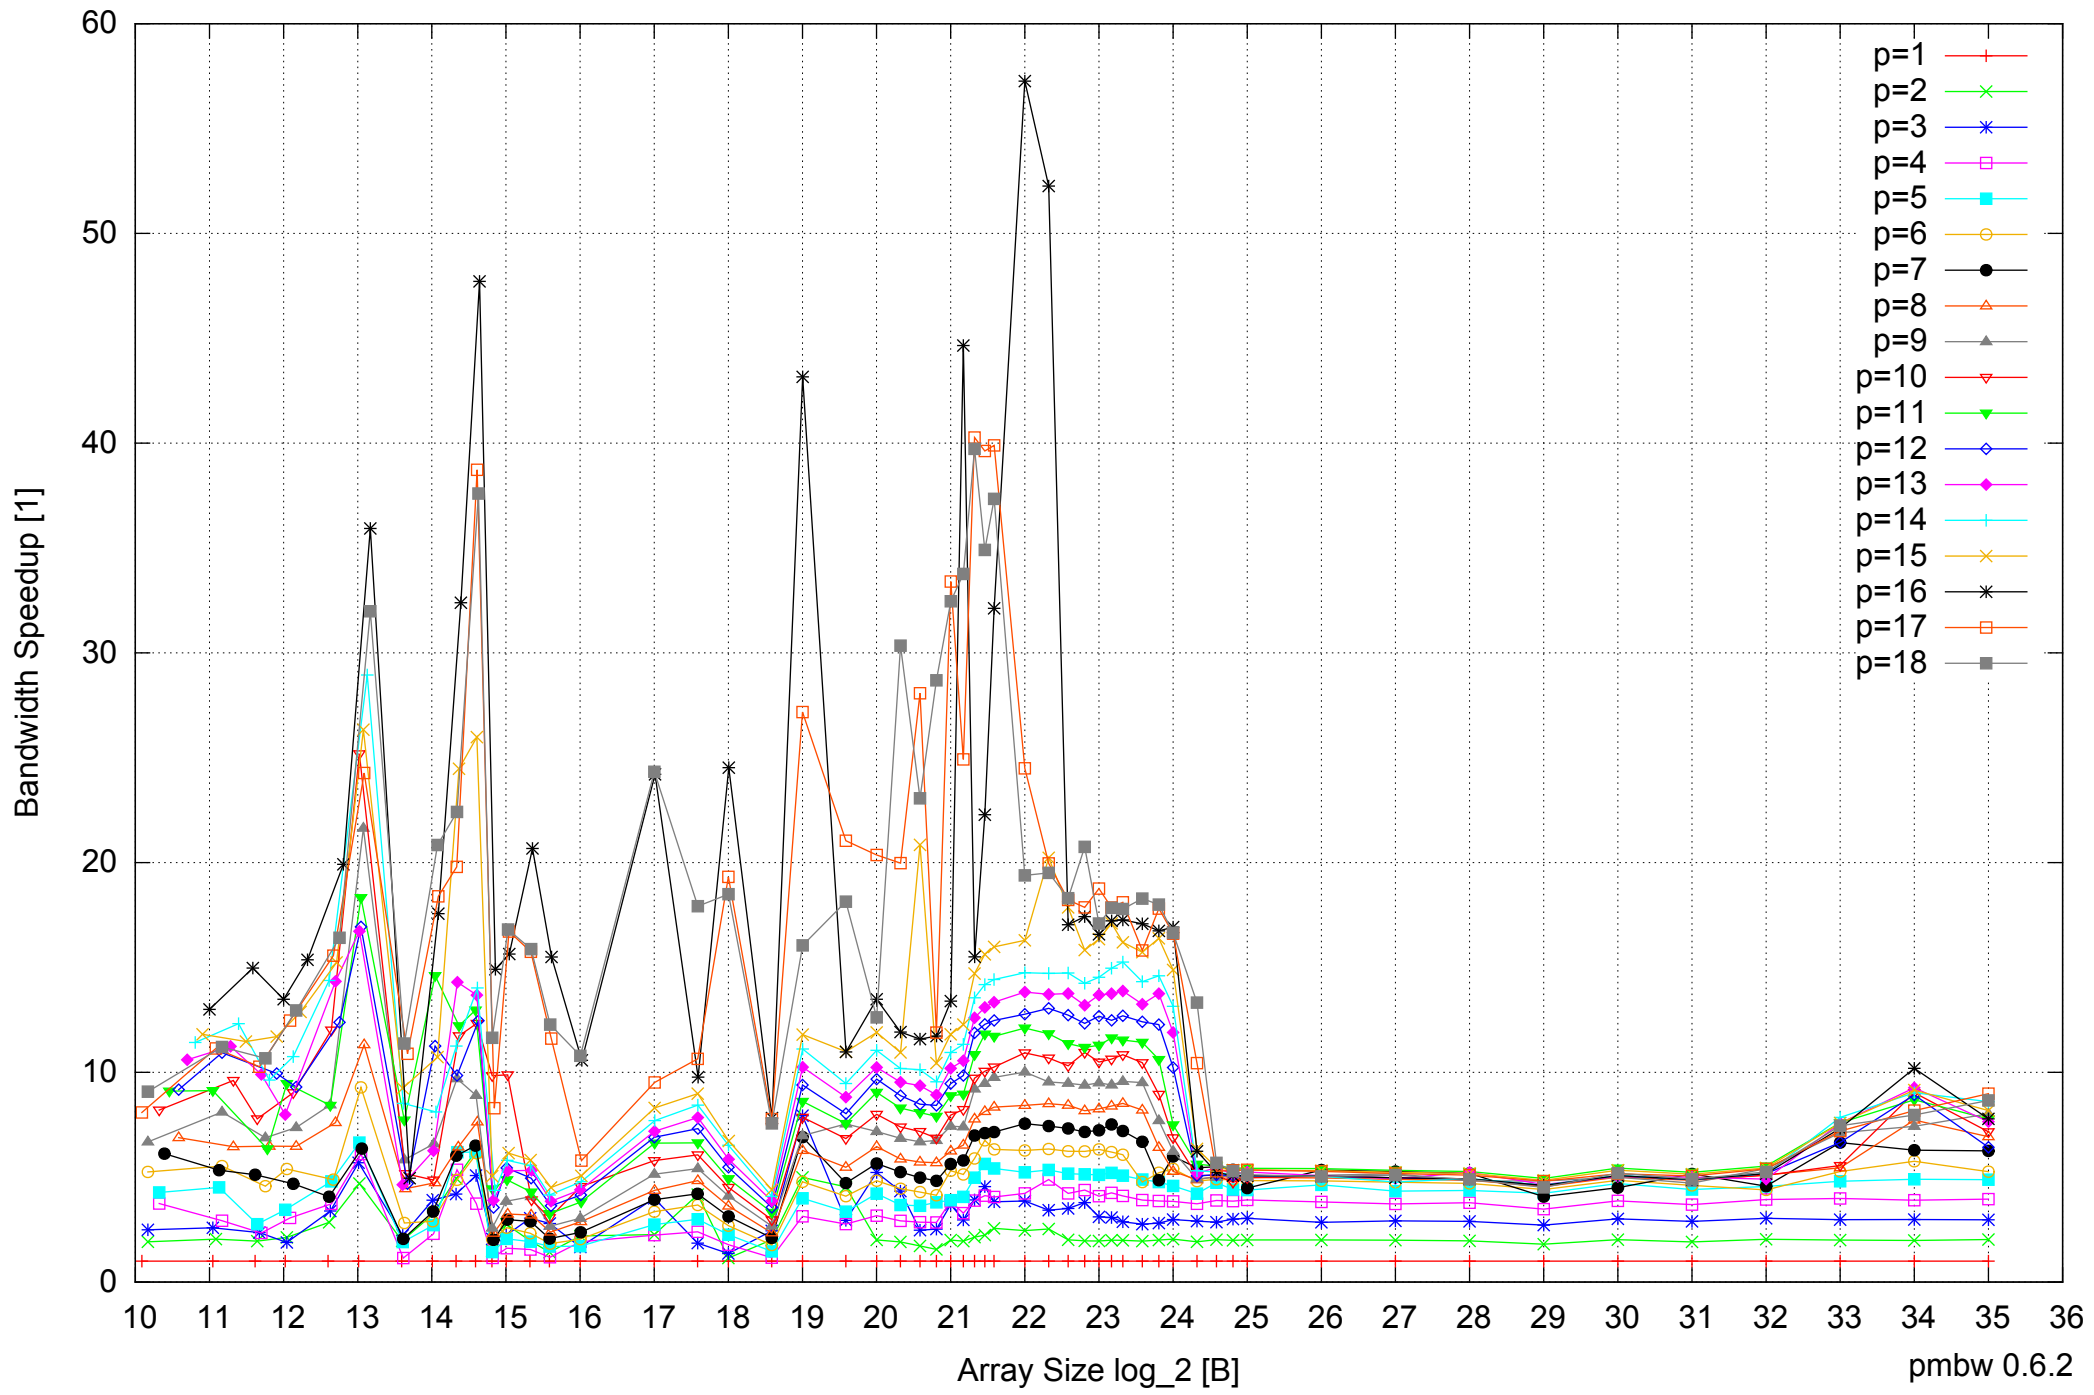

AMD Opteron 8350 64GB - Speedup of Parallel Memory Bandwidth - ScanRead32PtrSimpleLoop