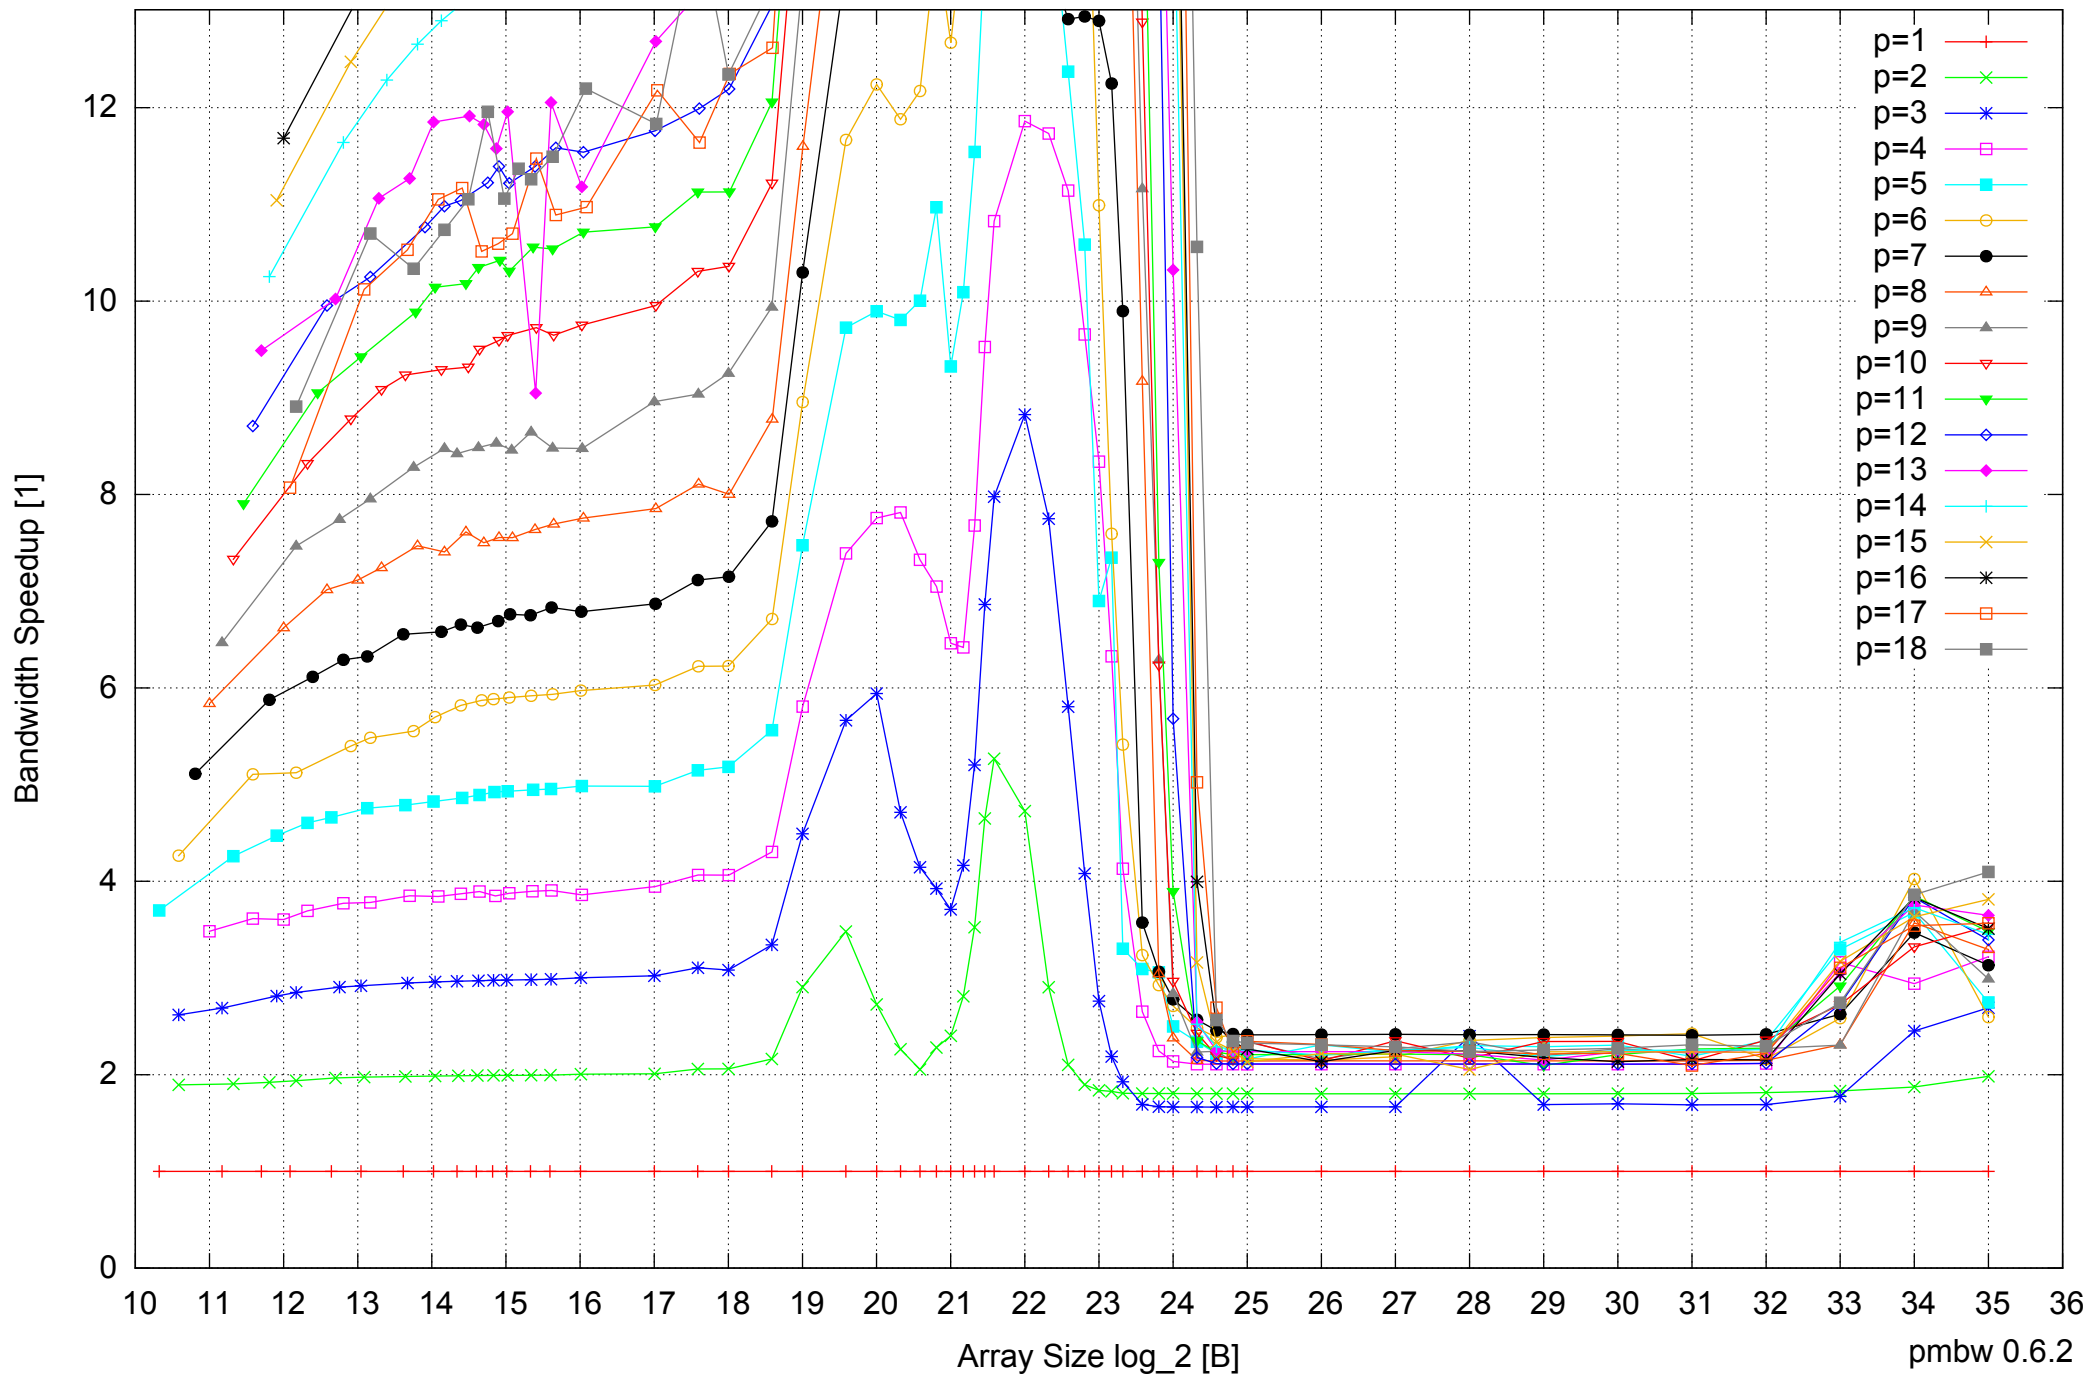

AMD Opteron 8350 64GB - Speedup of Parallel Memory Bandwidth (enlarged) - ScanWrite128PtrUnrollLoop

AMD Opteron 8350 64GB - Parallel Memory Bandwidth - ScanRead128PtrSimpleLoop

AMD Opteron 8350 64GB - Speedup of Parallel Memory Bandwidth (enlarged) - ScanRead128PtrSimpleLoop