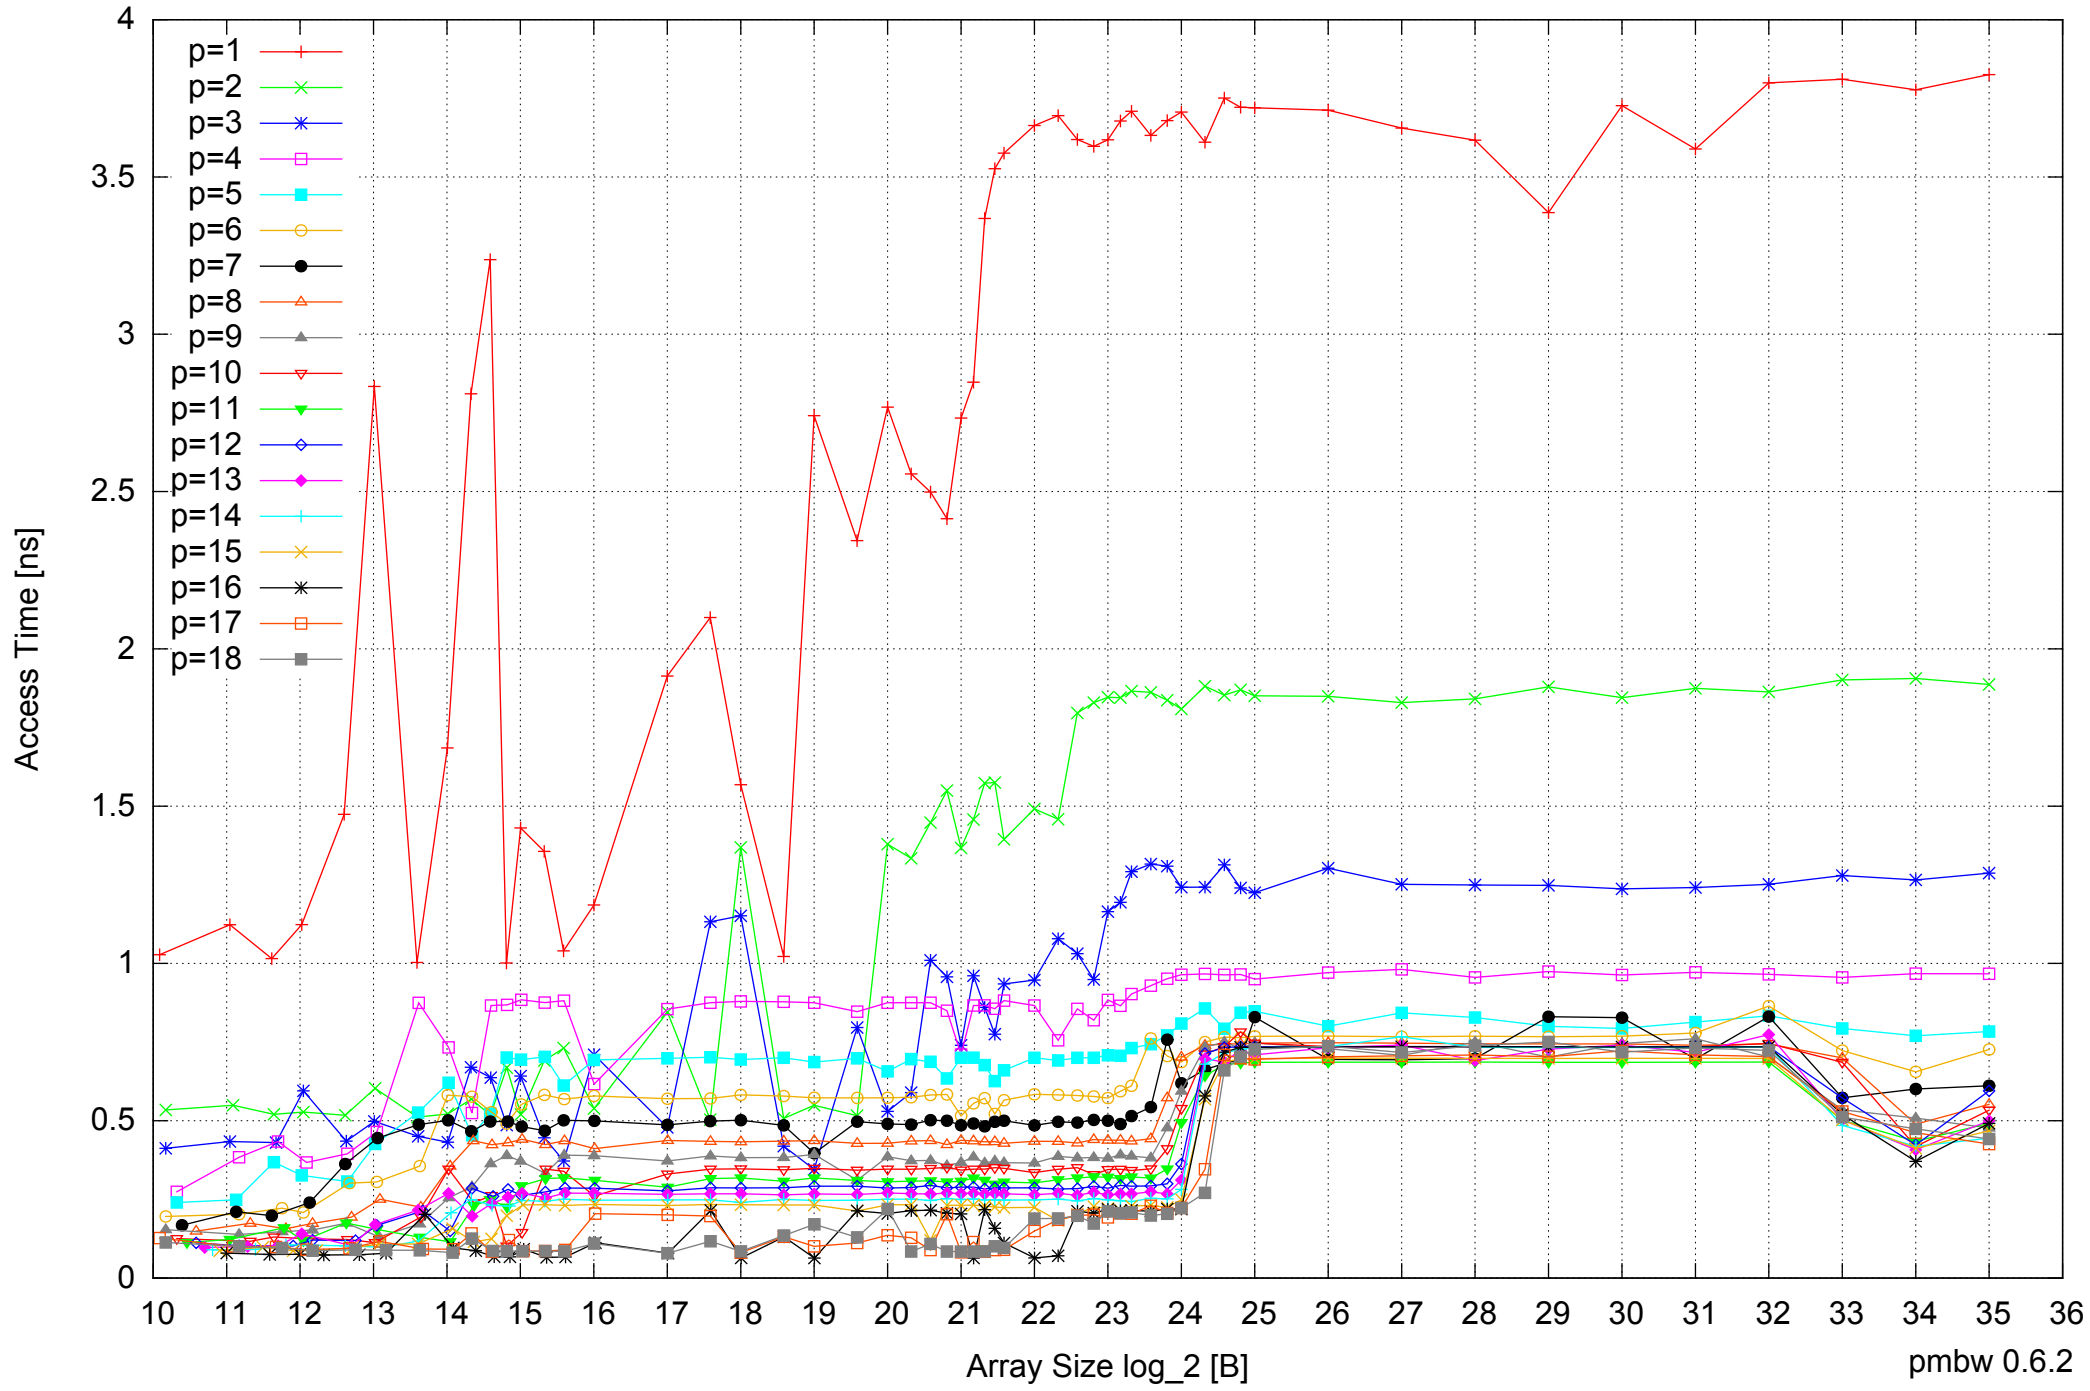

AMD Opteron 8350 64GB - Speedup of Parallel Memory Bandwidth - ScanRead32PtrSimpleLoop

AMD Opteron 8350 64GB - Parallel Memory Access Time - ScanRead32PtrSimpleLoop