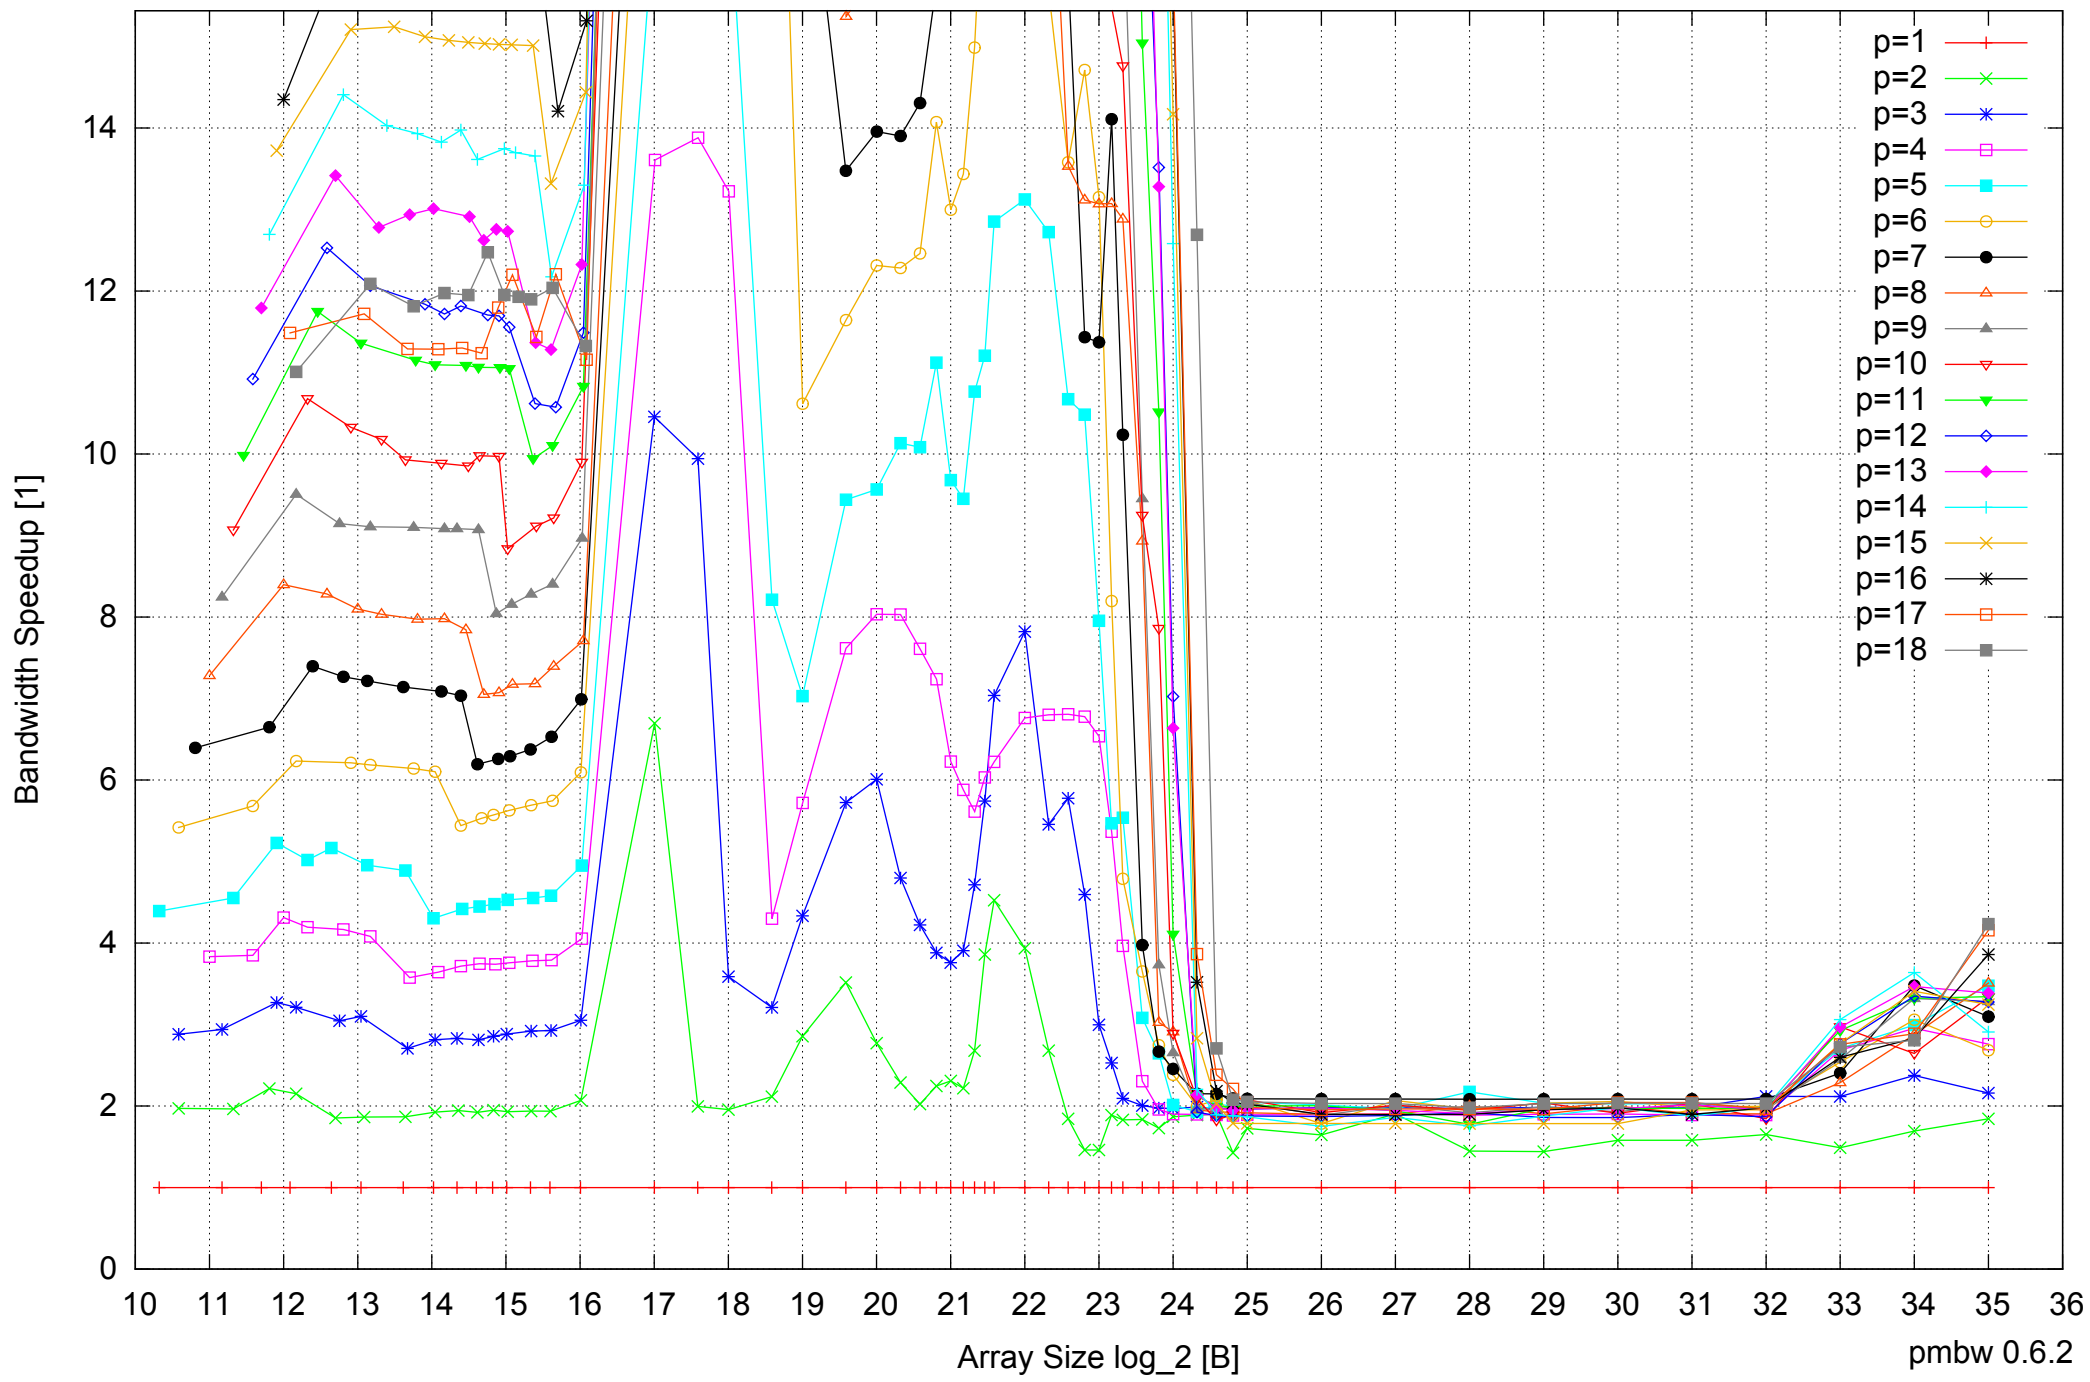

AMD Opteron 8350 64GB - Parallel Memory Bandwidth - ScanWrite64PtrSimpleLoop

AMD Opteron 8350 64GB - Speedup of Parallel Memory Bandwidth (enlarged) - ScanRead128PtrUnrollLoop