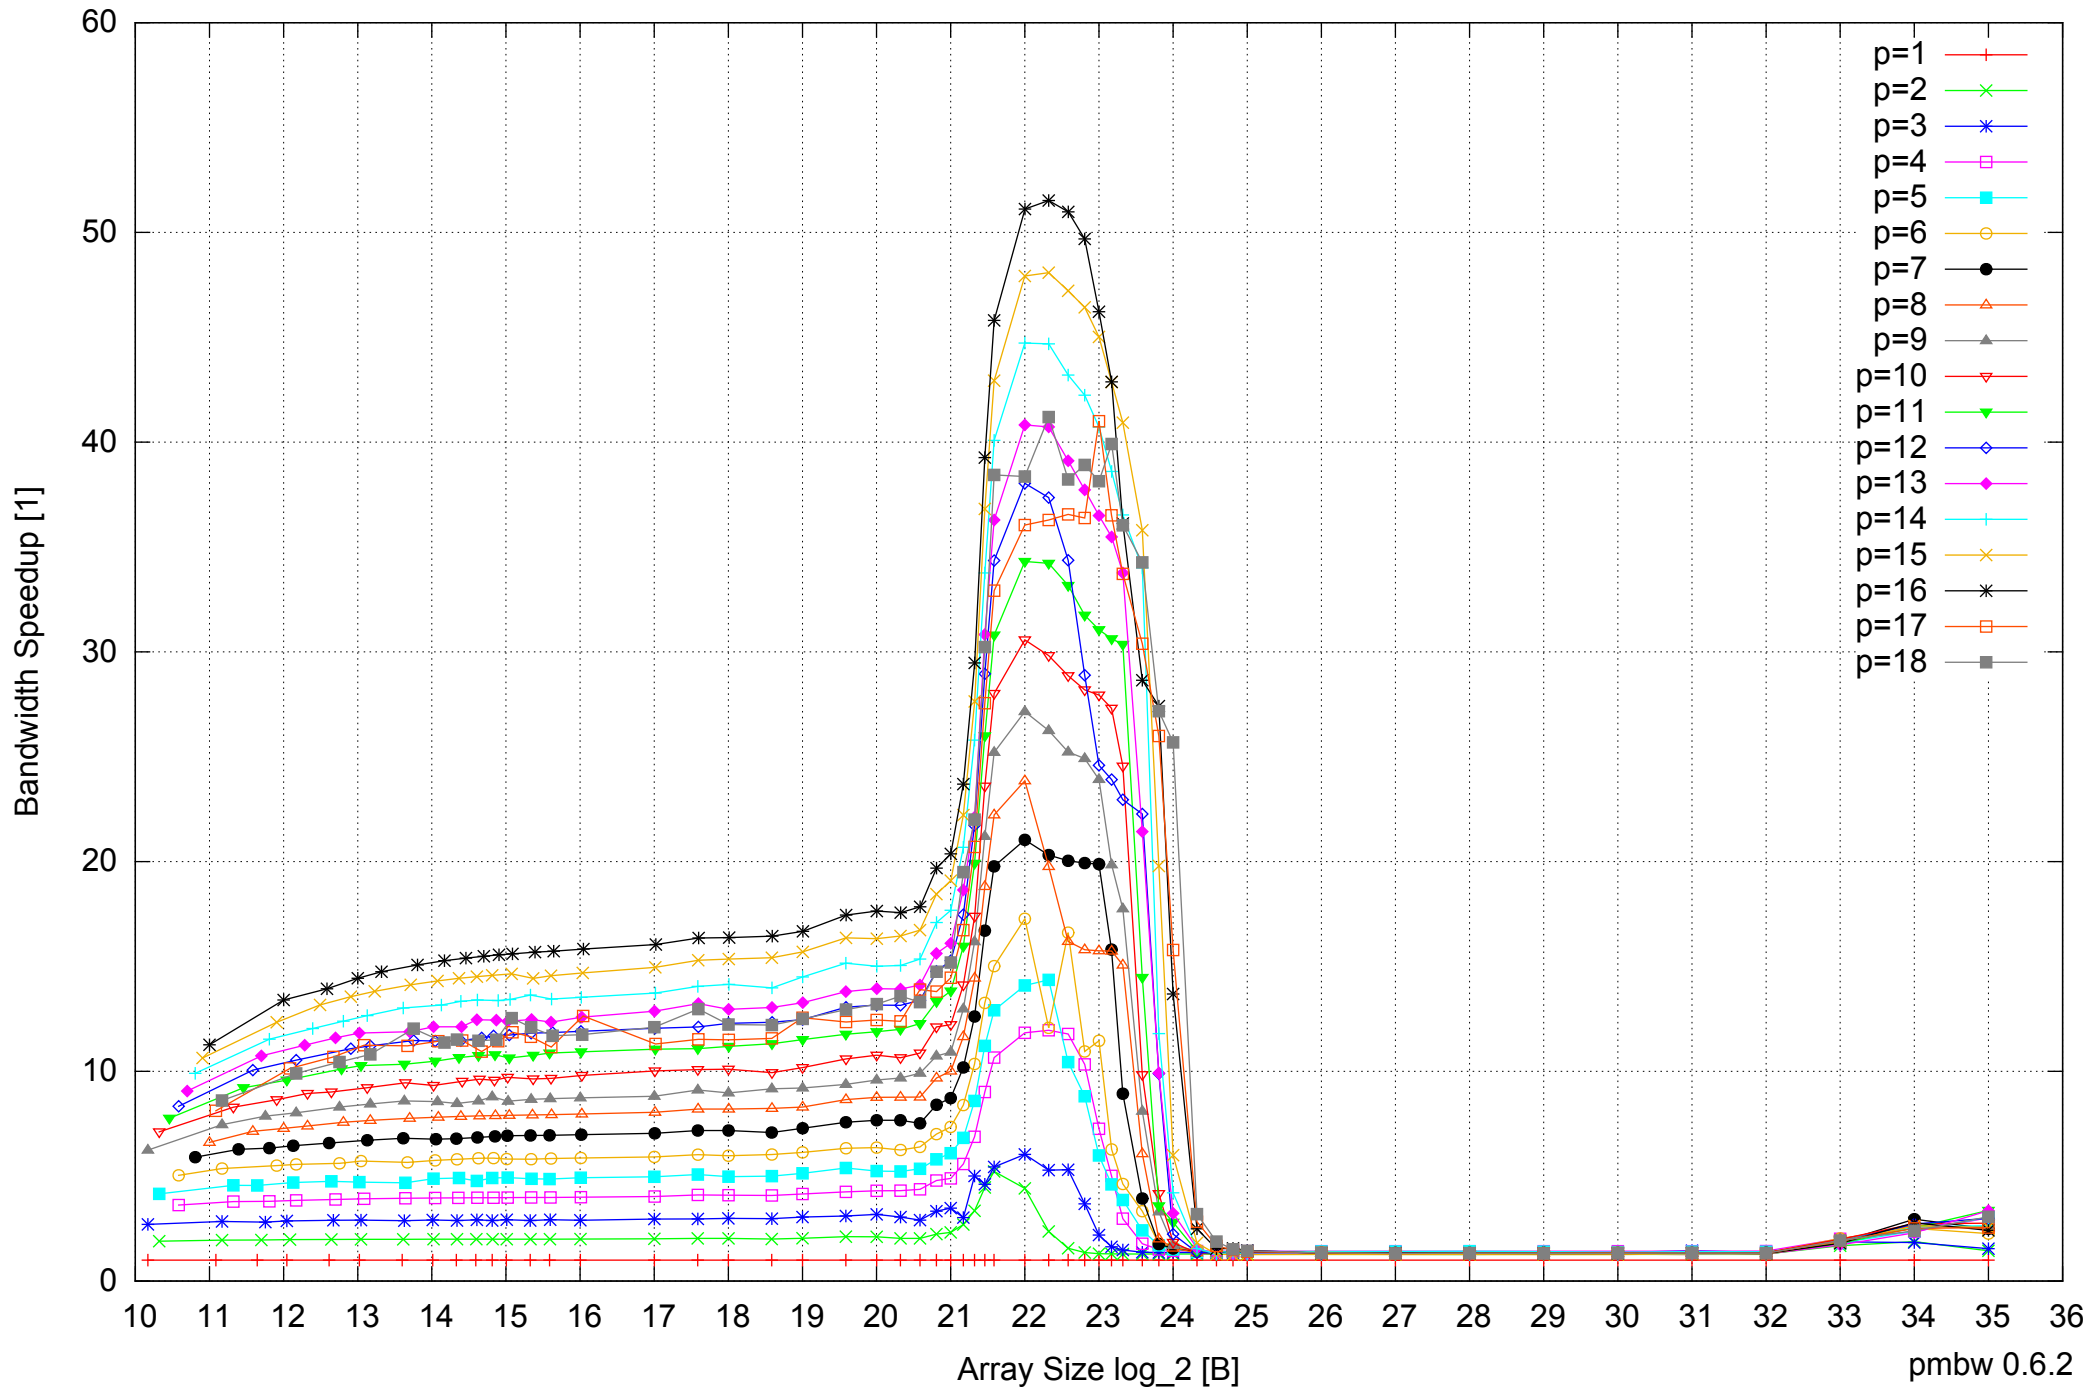

AMD Opteron 8350 64GB - Speedup of Parallel Memory Bandwidth (enlarged) - ScanWrite64IndexSimpleLoop

AMD Opteron 8350 64GB - Speedup of Parallel Memory Bandwidth - ScanWrite64IndexSimpleLoop