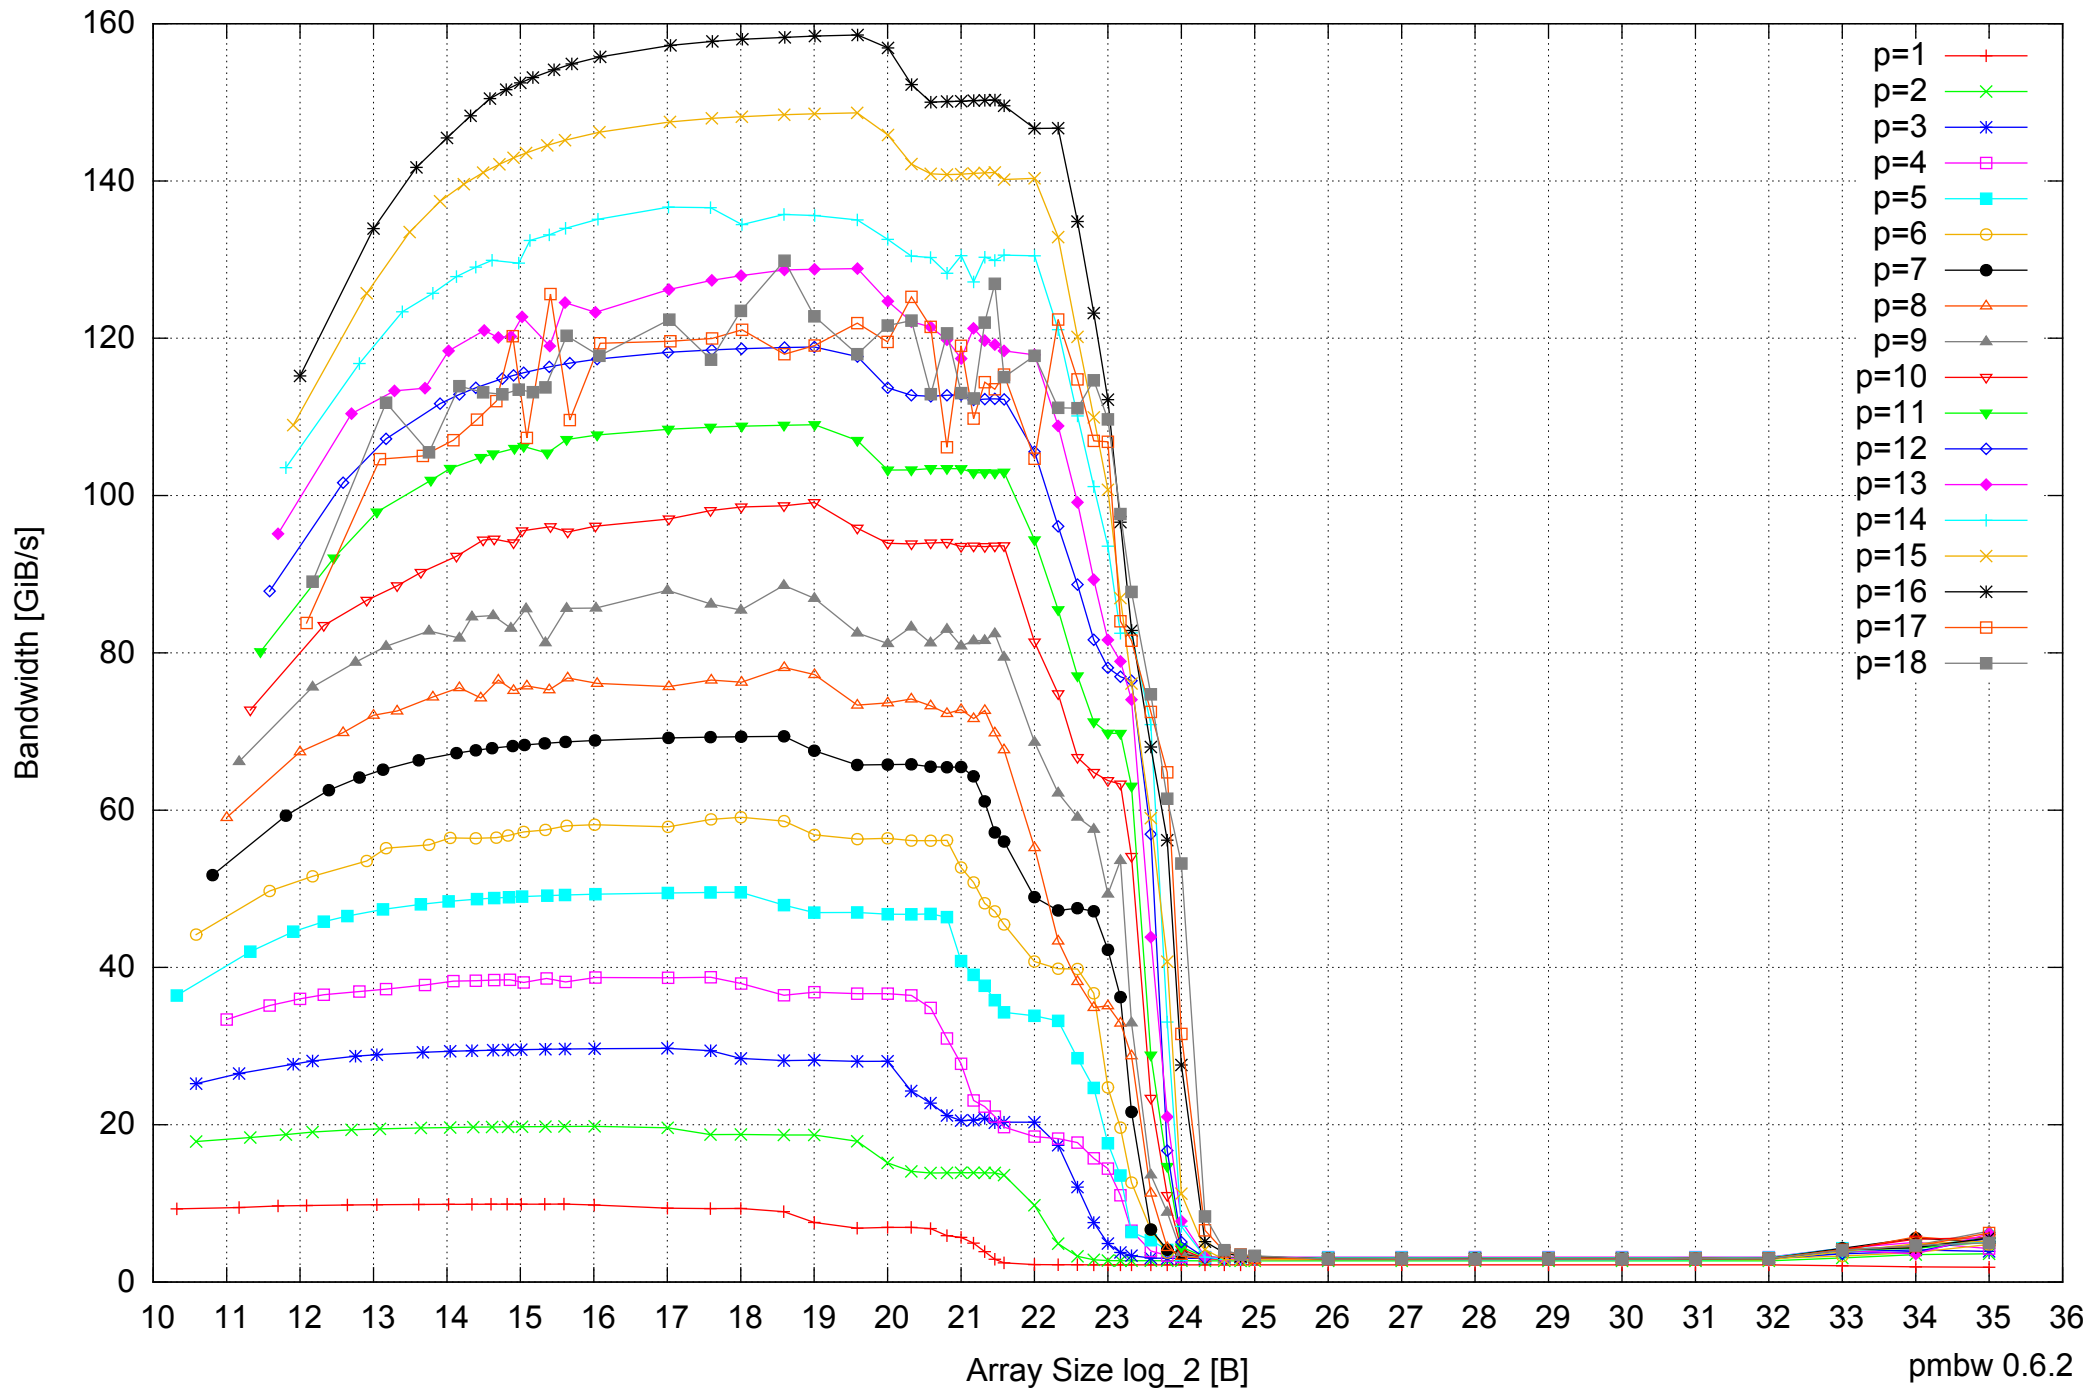

AMD Optron 8350 64GB - One Thread Memory Latency (Access Time)

AMD Opteron 8350 64GB - One Thread Memory Bandwidth (only 64-bit Reads)

AMD Opteron 8350 64GB - Parallel Memory Bandwidth - ScanWrite128PtrSimpleLoop

AMD Opteron 8350 64GB - Parallel Memory Access Time - ScanWrite128PtrSimpleLoop

AMD Opteron 8350 64GB - Speedup of Parallel Memory Bandwidth (enlarged) - ScanWrite128PtrSimpleLoop

AMD Opteron 8350 64GB - Parallel Memory Bandwidth - ScanWrite128PtrUnrollLoop