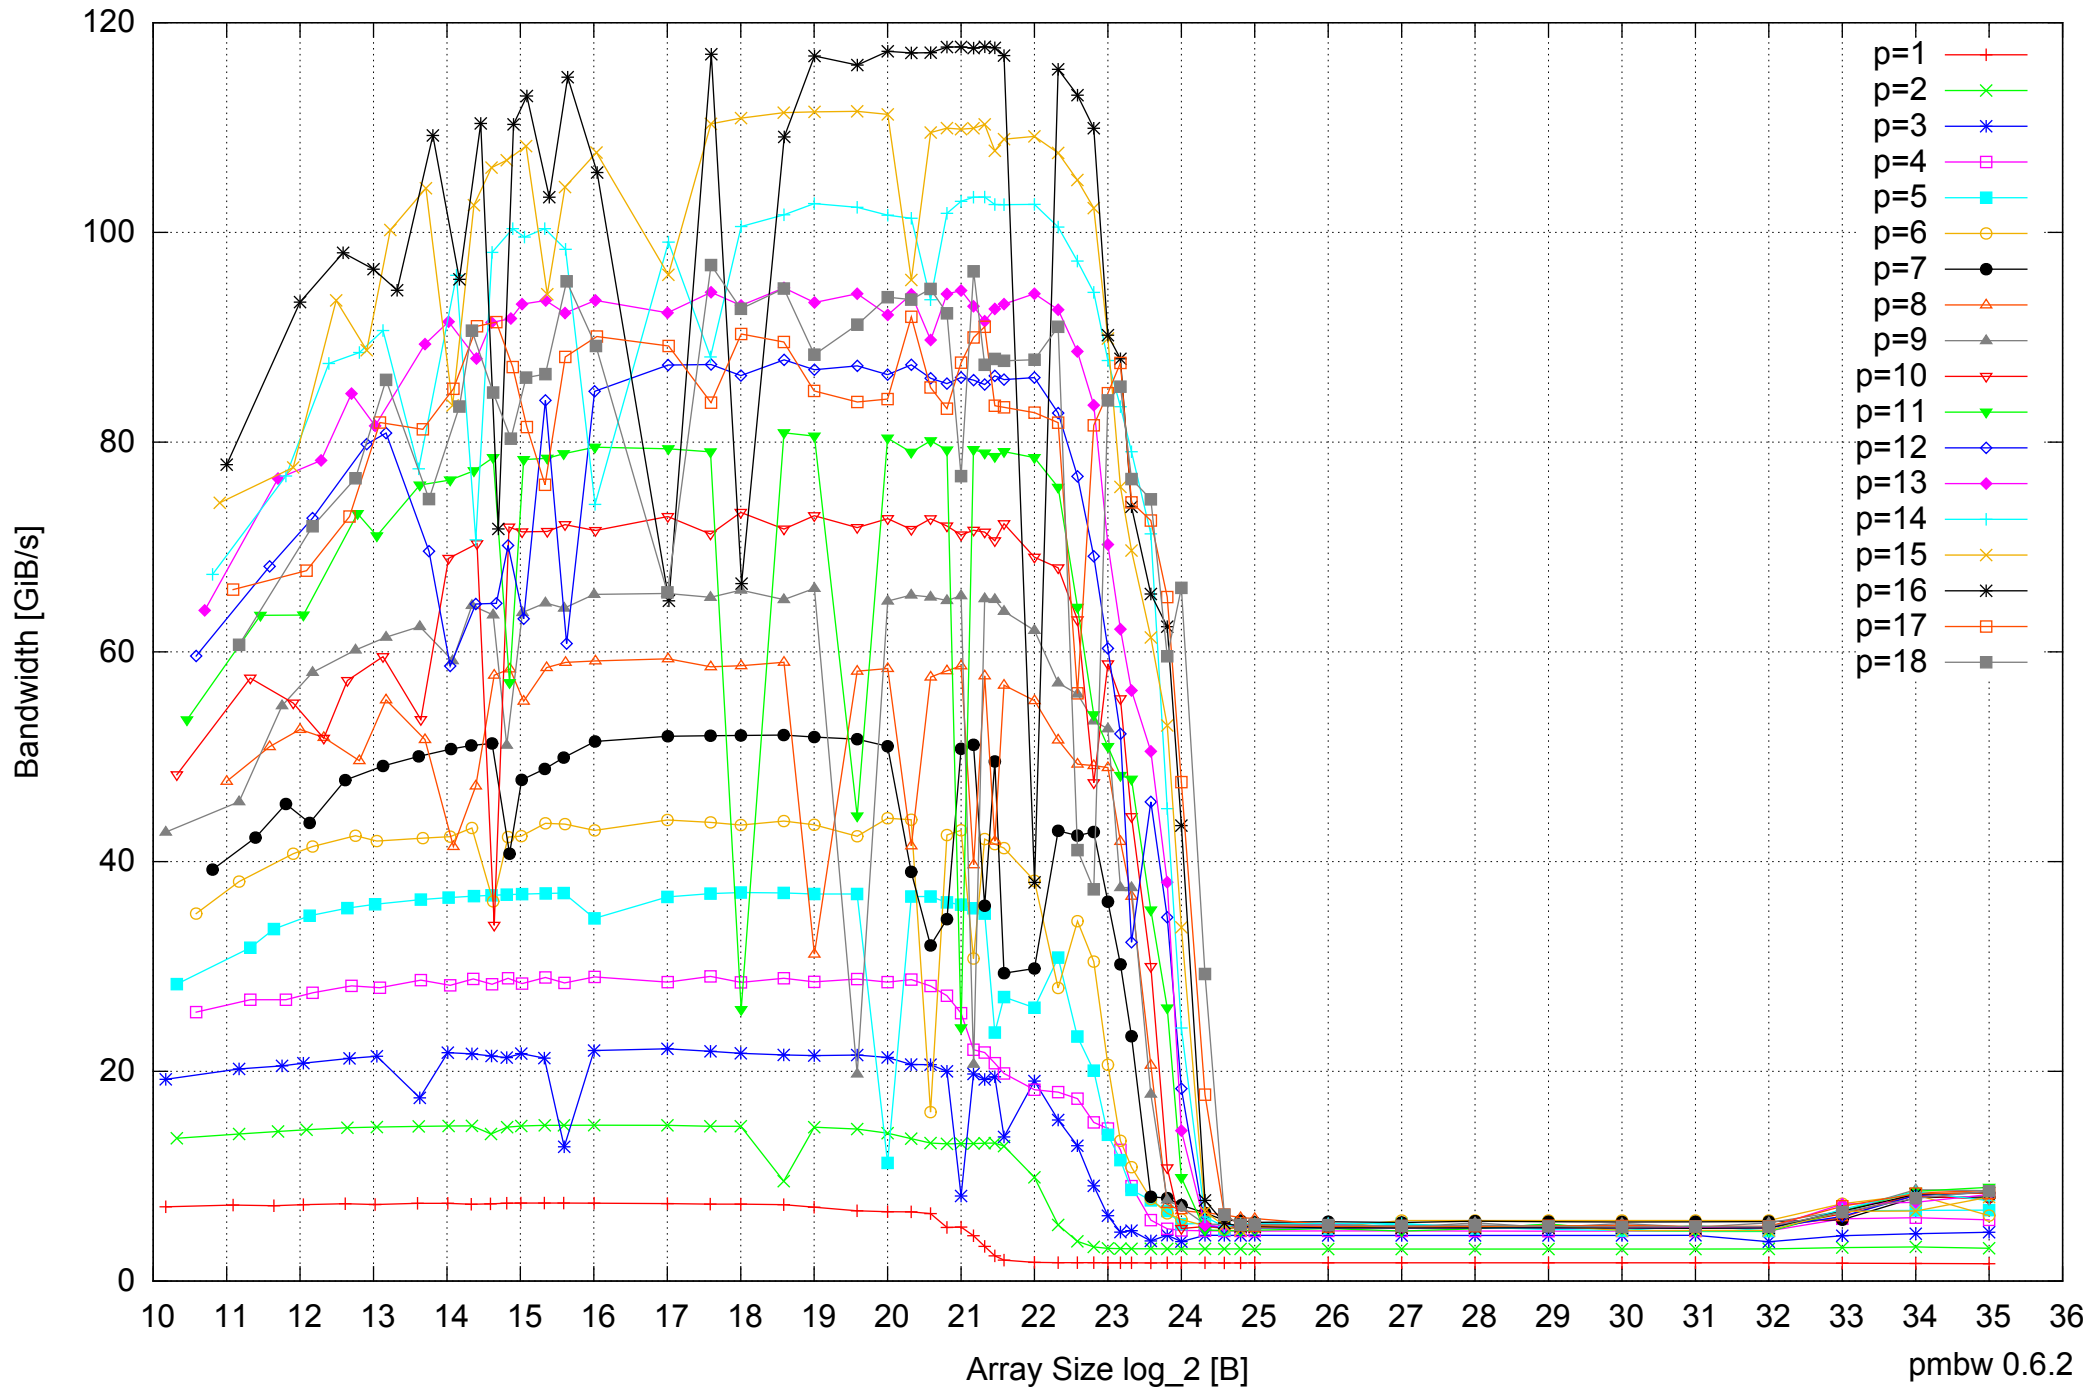

AMD Opteron 8350 64GB - Parallel Memory Bandwidth - ScanRead64PtrSimpleLoop