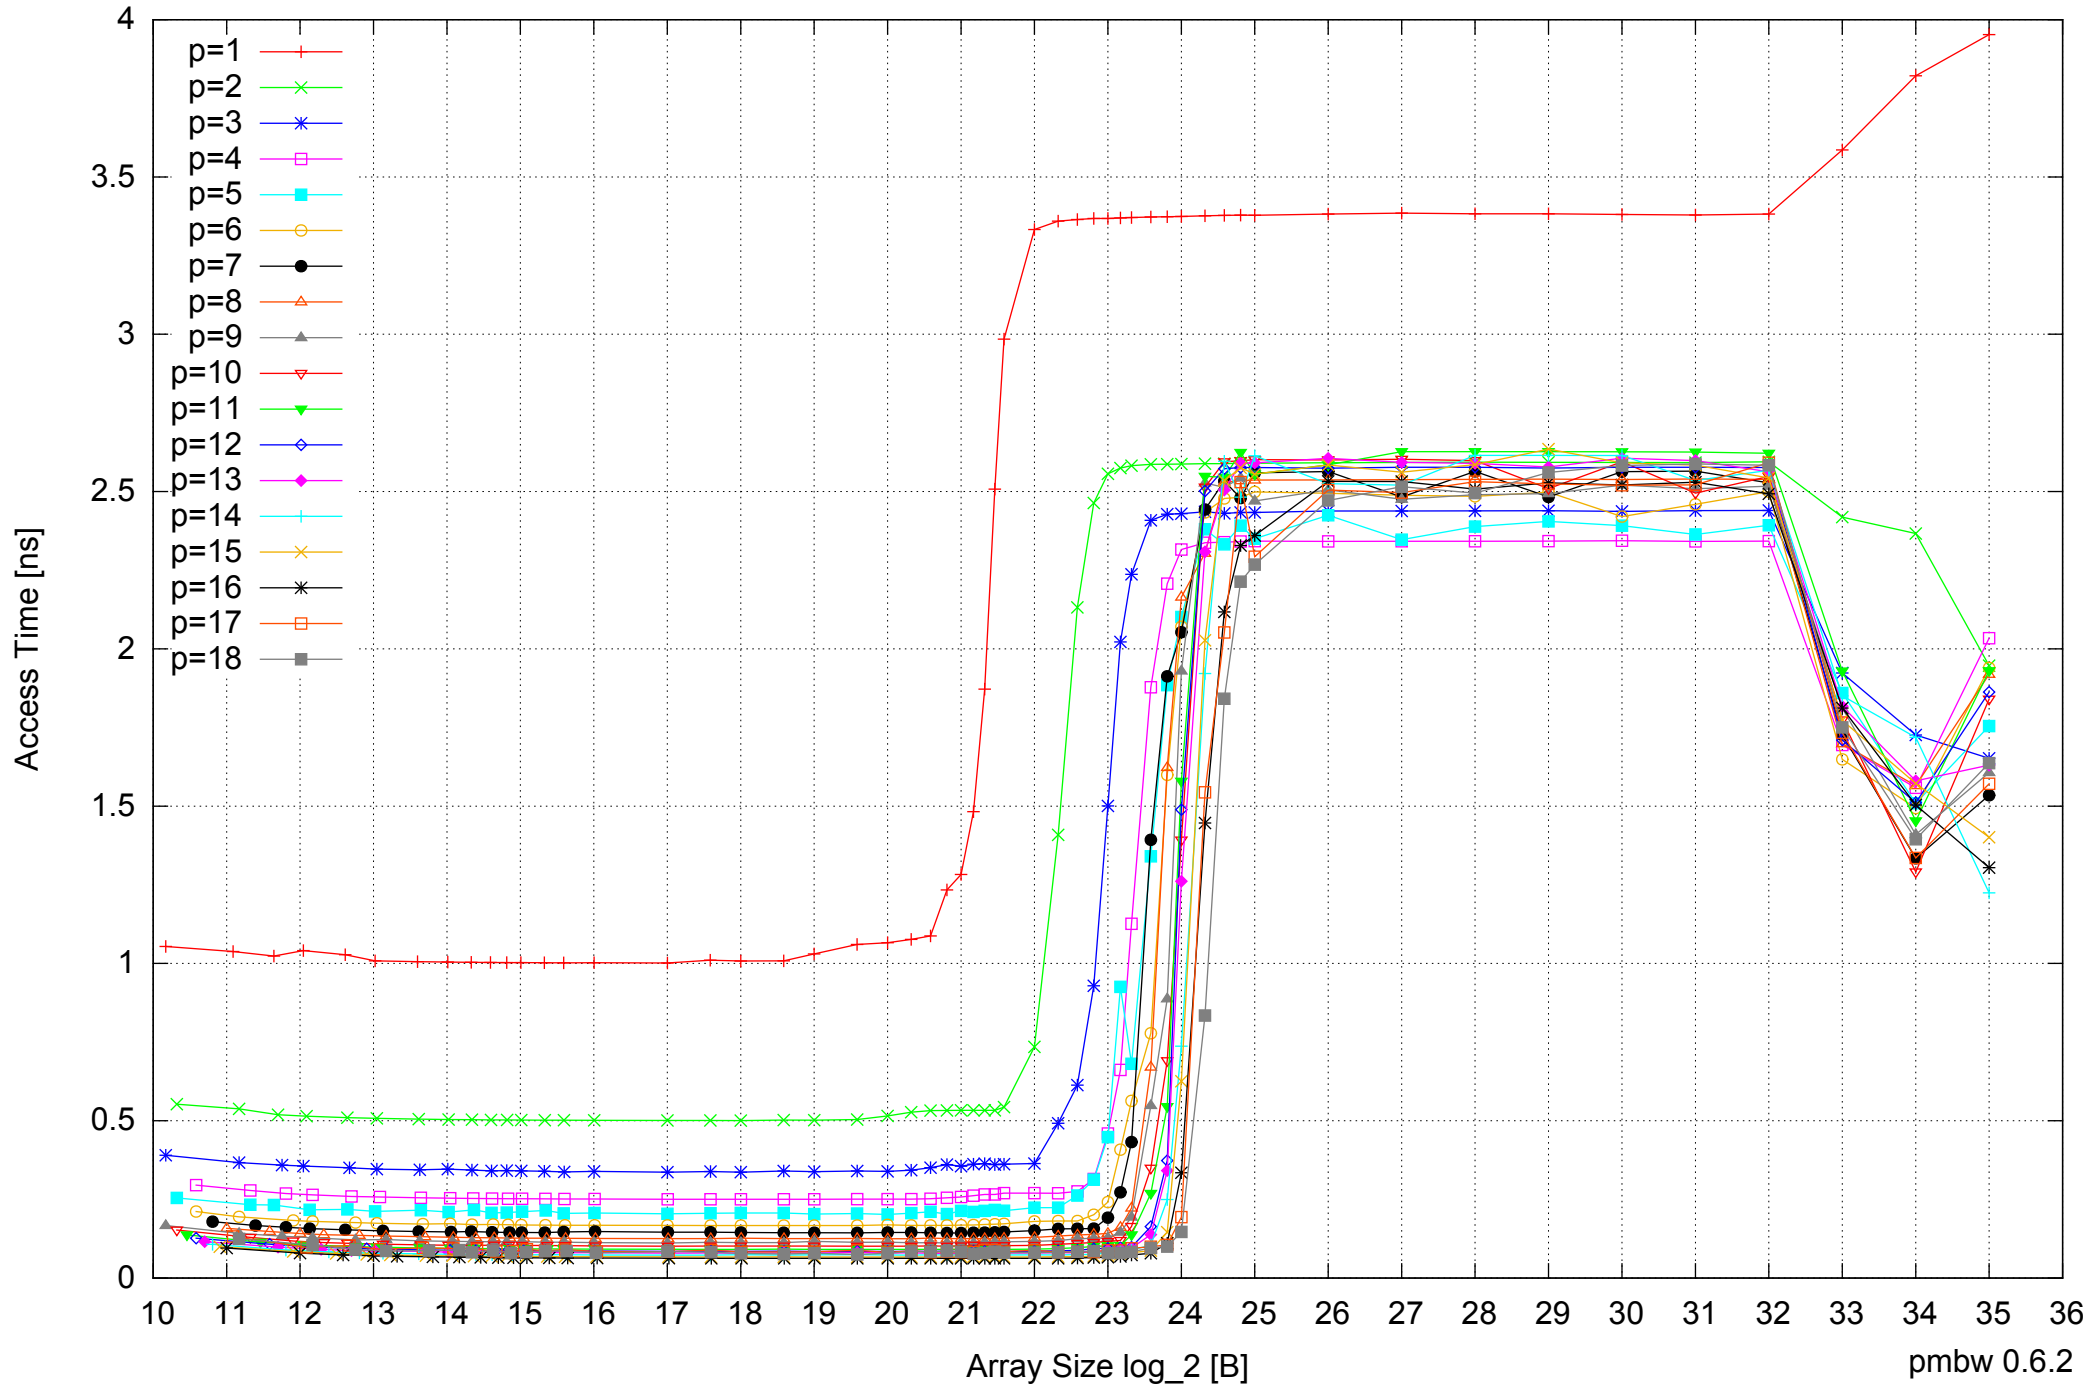

AMD Opteron 8350 64GB - Speedup of Parallel Memory Bandwidth - ScanWrite64PtrSimpleLoop

AMD Opteron 8350 64GB - Parallel Memory Access Time - ScanWrite64PtrSimpleLoop