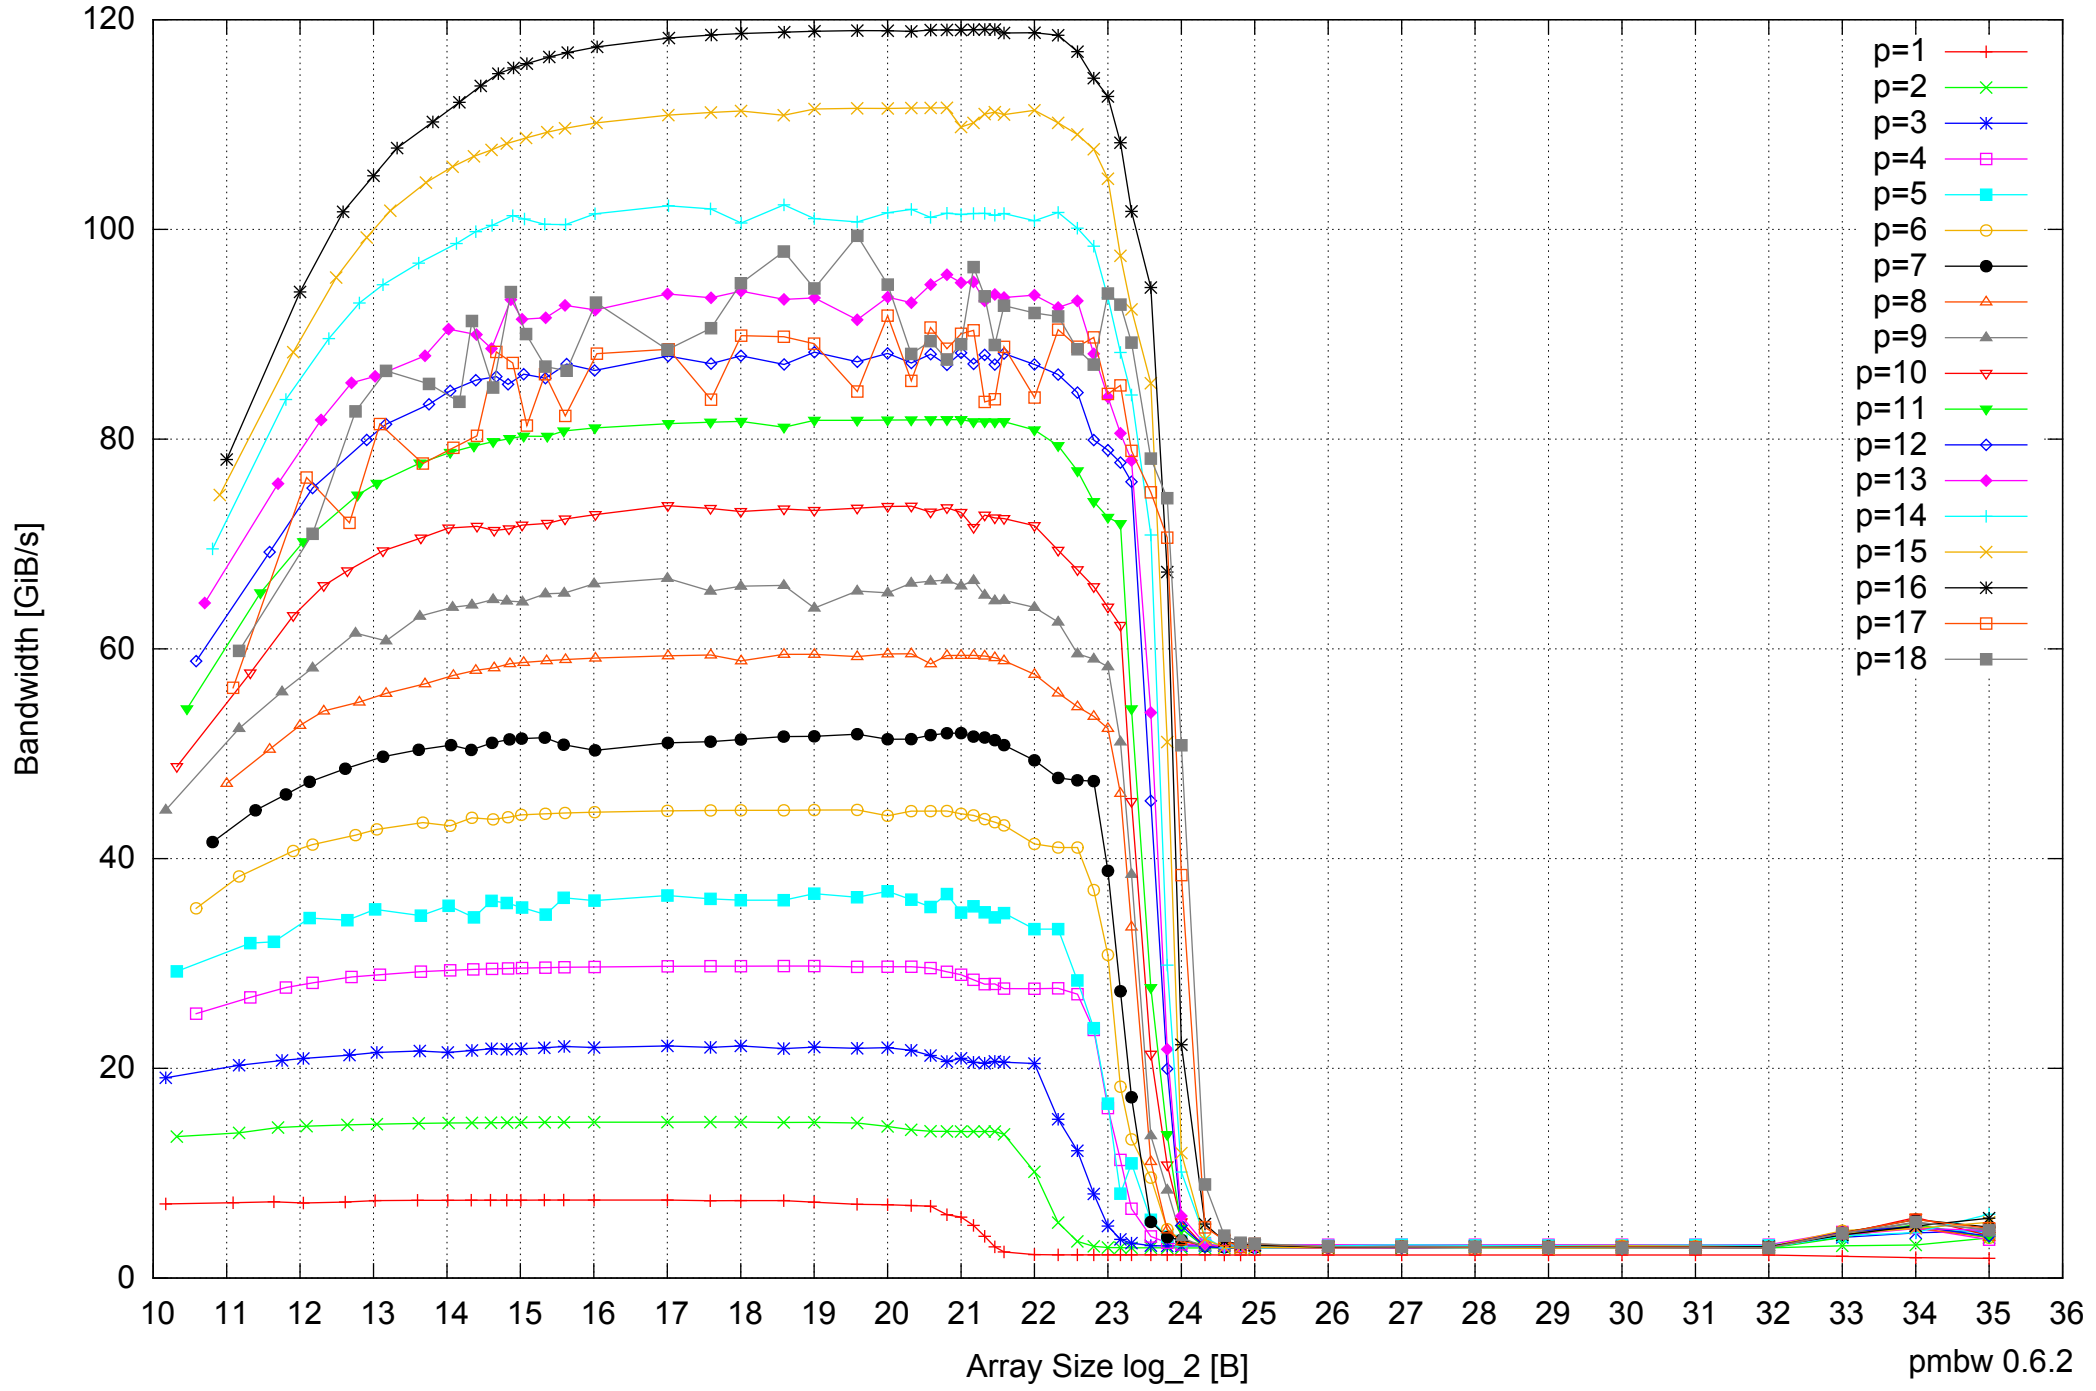

AMD Opteron 8350 64GB - Parallel Memory Bandwidth - ScanRead128PtrUnrollLoop

AMD Opteron 8350 64GB - Speedup of Parallel Memory Bandwidth (enlarged) - ScanRead128PtrUnrollLoop

AMD Opteron 8350 64GB - Parallel Memory Bandwidth - ScanWrite64PtrSimpleLoop

AMD Opteron 8350 64GB - Parallel Memory Access Time - ScanWrite64PtrSimpleLoop

AMD Opteron 8350 64GB - Speedup of Parallel Memory Bandwidth - ScanWrite64PtrSimpleLoop

AMD Opteron 8350 64GB - Speedup of Parallel Memory Bandwidth (enlarged) - ScanWrite64PtrSimpleLoop