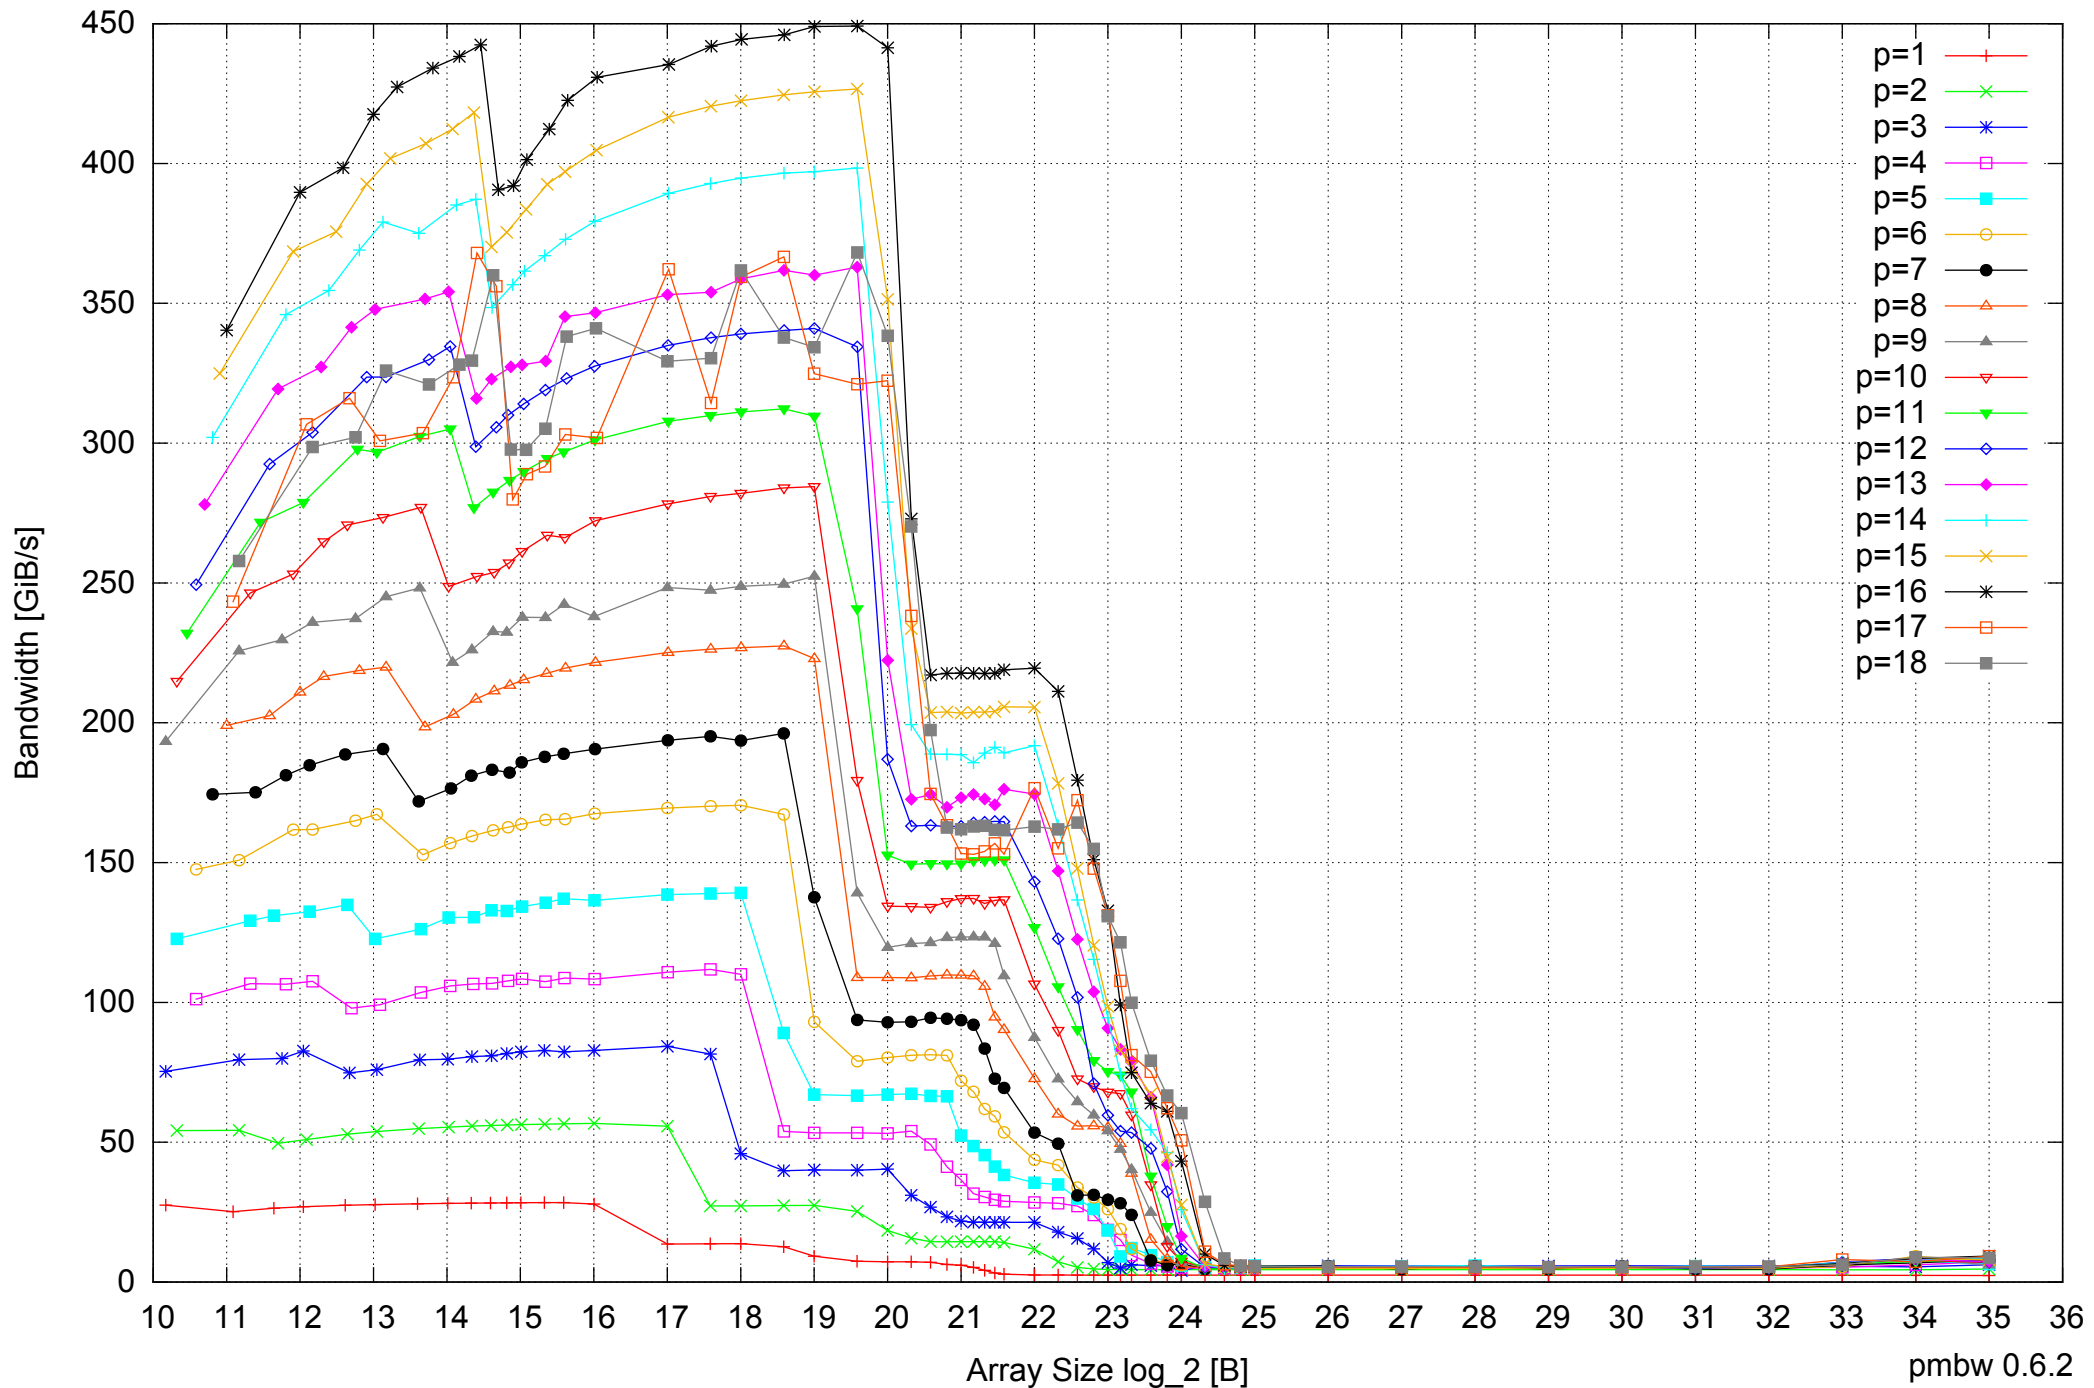

AMD Opteron 8350 64GB - Parallel Memory Access Time - ScanRead64IndexUnrollLoop

AMD Opteron 8350 64GB - Parallel Memory Bandwidth - ScanRead64IndexUnrollLoop