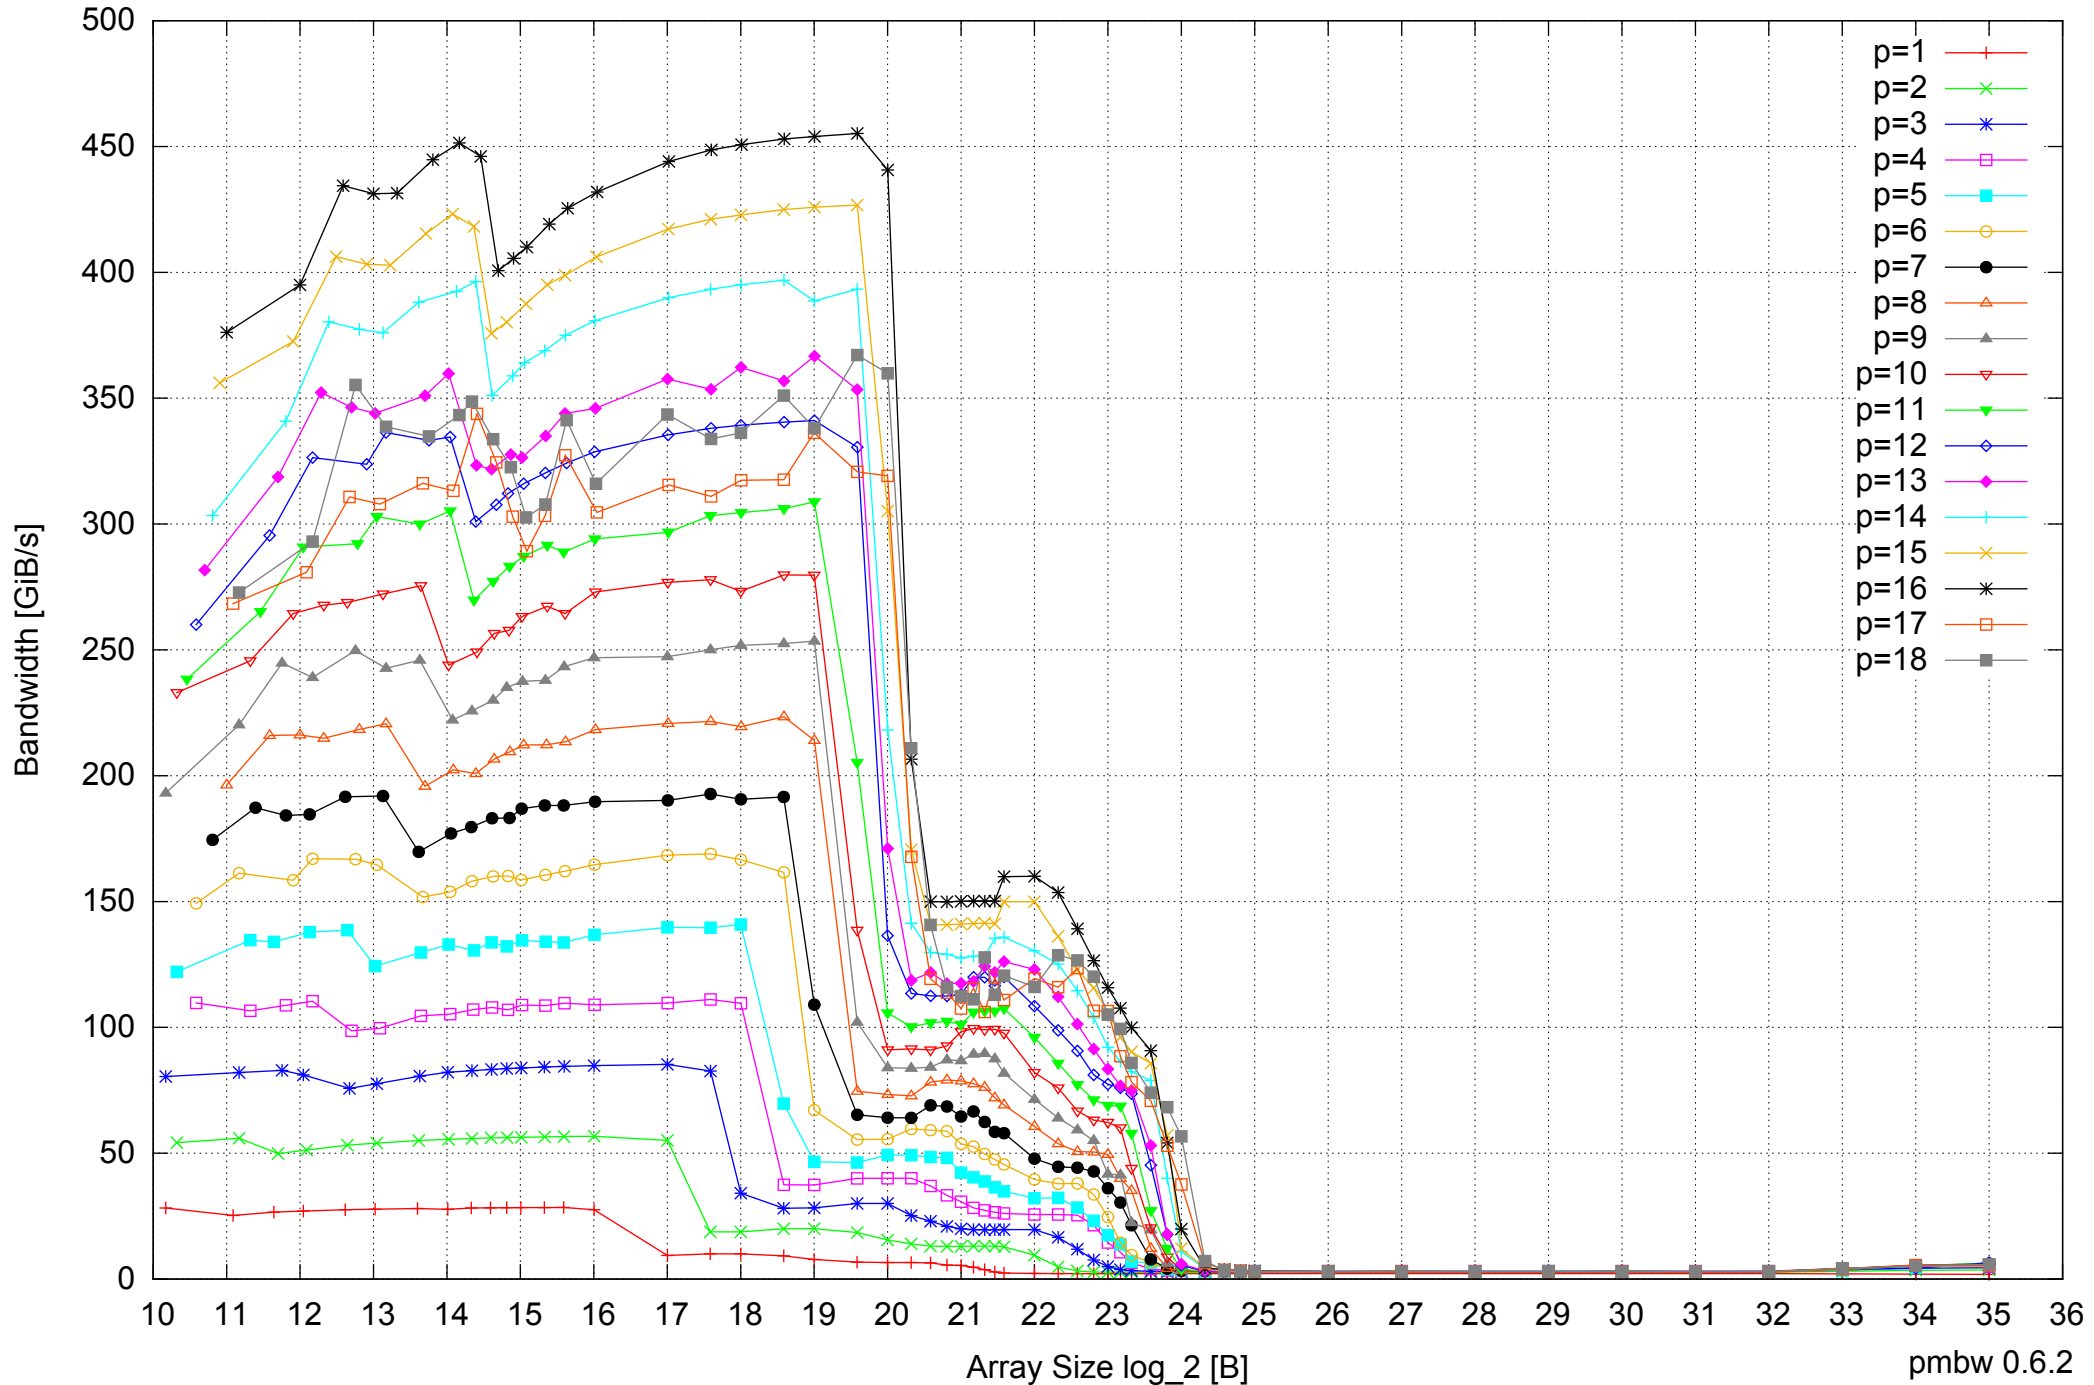

AMD Opteron 8350 64GB - Parallel Memory Access Time - ScanWrite64PtrSimpleLoop

AMD Opteron 8350 64GB - Speedup of Parallel Memory Bandwidth - ScanWrite64PtrSimpleLoop

AMD Opteron 8350 64GB - Speedup of Parallel Memory Bandwidth (enlarged) - ScanWrite64PtrSimpleLoop

AMD Opteron 8350 64GB - Parallel Memory Bandwidth - ScanWrite64PtrUnrollLoop

AMD Opteron 8350 64GB - Parallel Memory Access Time - ScanWrite64PtrUnrollLoop

AMD Opteron 8350 64GB - Speedup of Parallel Memory Bandwidth (enlarged) - ScanWrite64PtrUnrollLoop