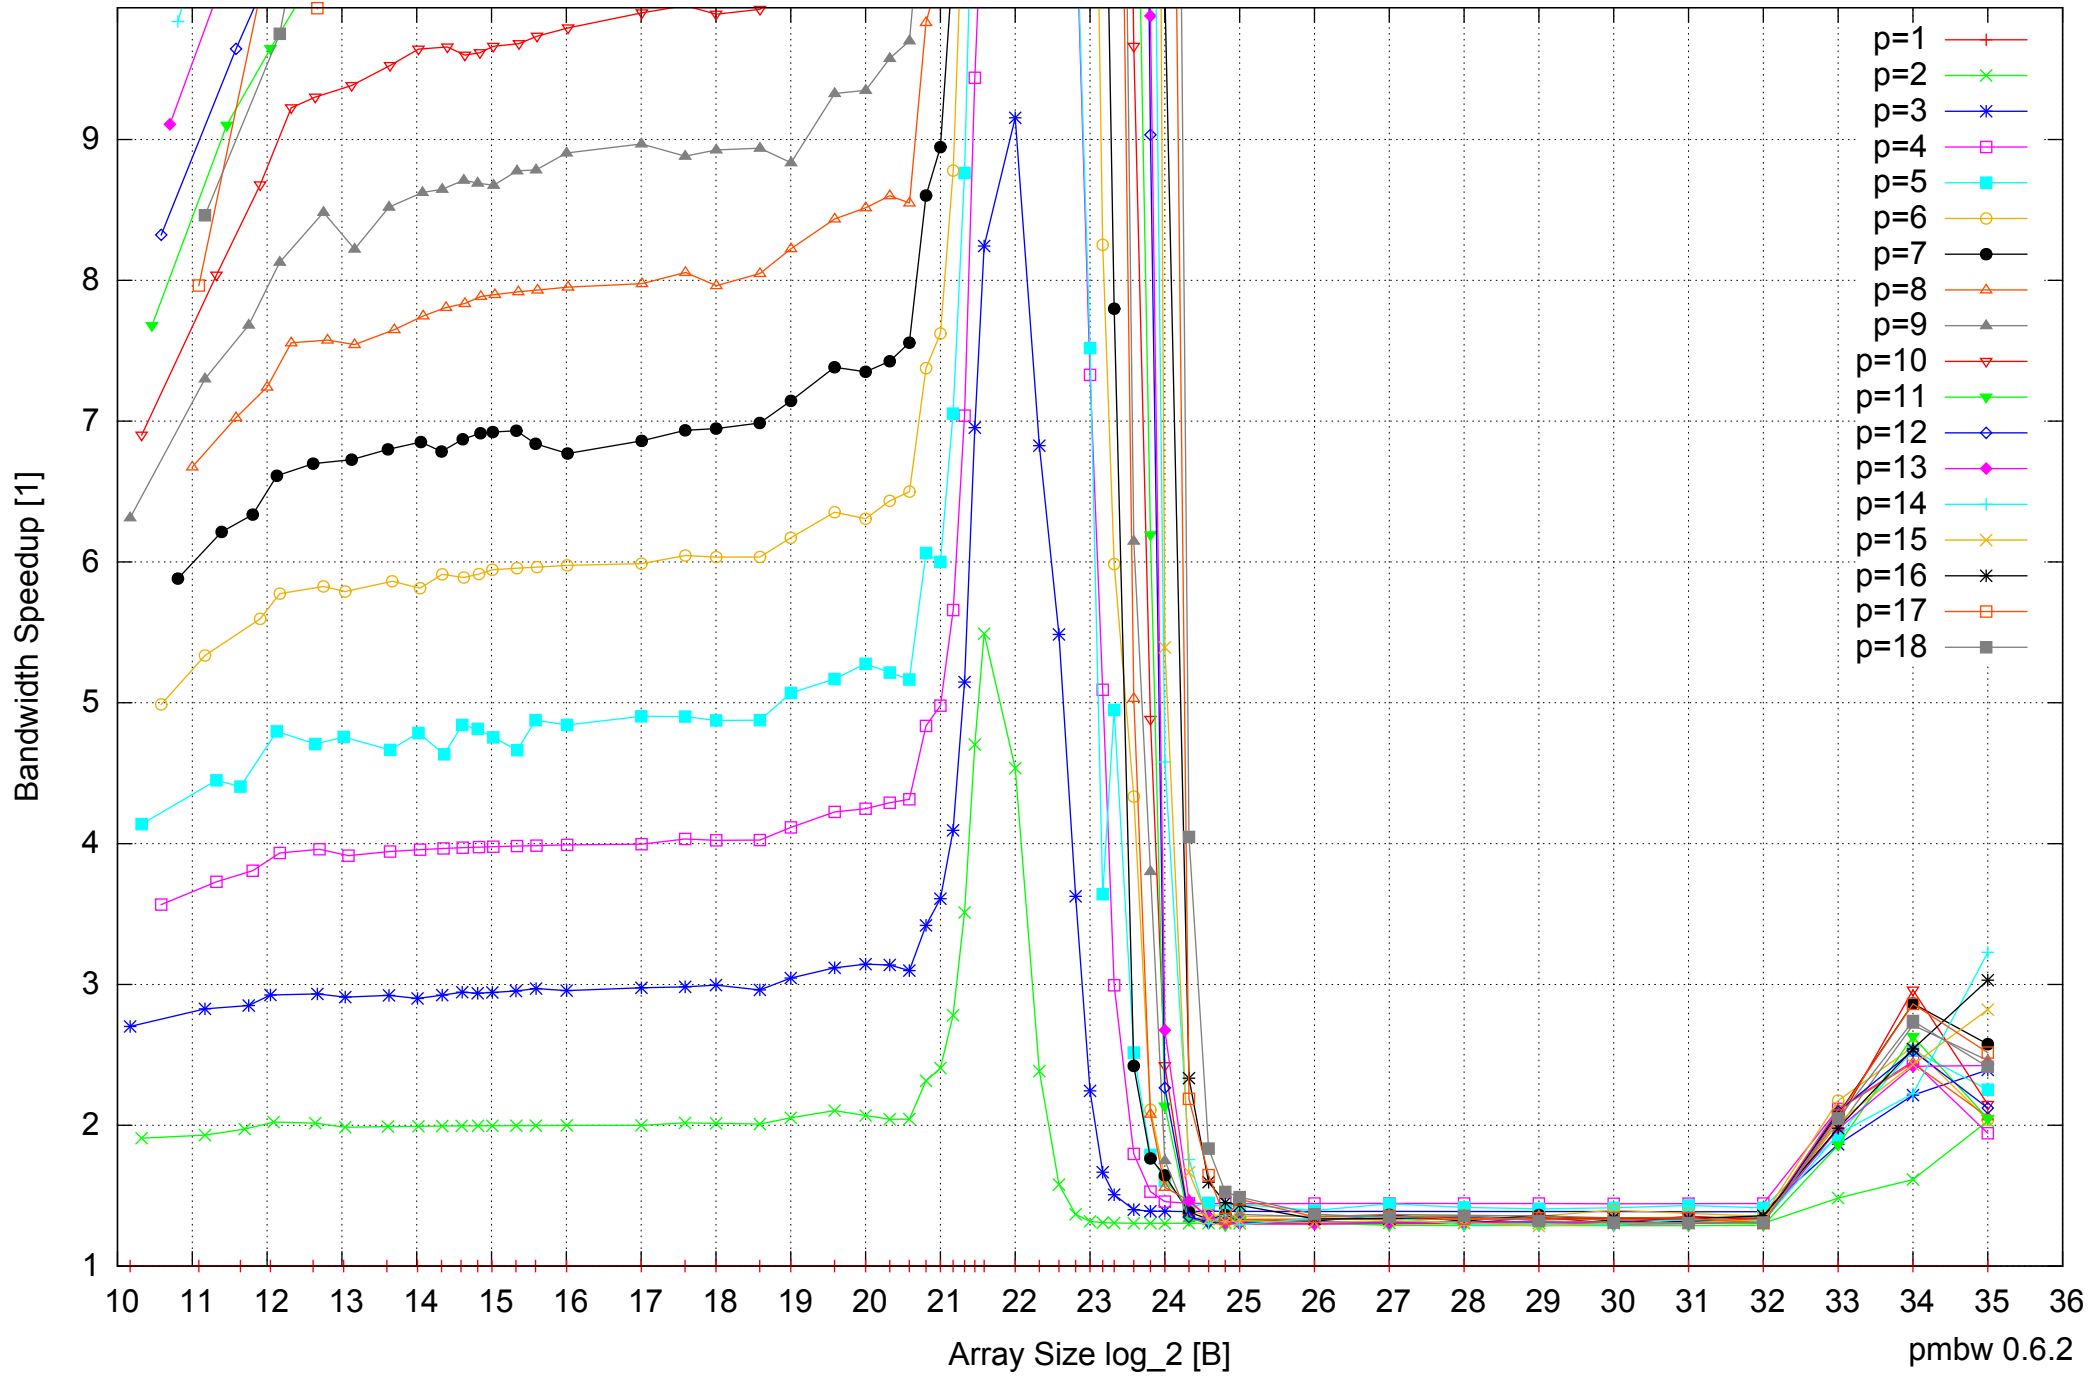

AMD Opteron 8350 64GB - Parallel Memory Access Time - ScanWrite64PtrSimpleLoop

AMD Opteron 8350 64GB - Speedup of Parallel Memory Bandwidth - ScanWrite64PtrSimpleLoop

AMD Opteron 8350 64GB - Speedup of Parallel Memory Bandwidth (enlarged) - ScanWrite64PtrSimpleLoop