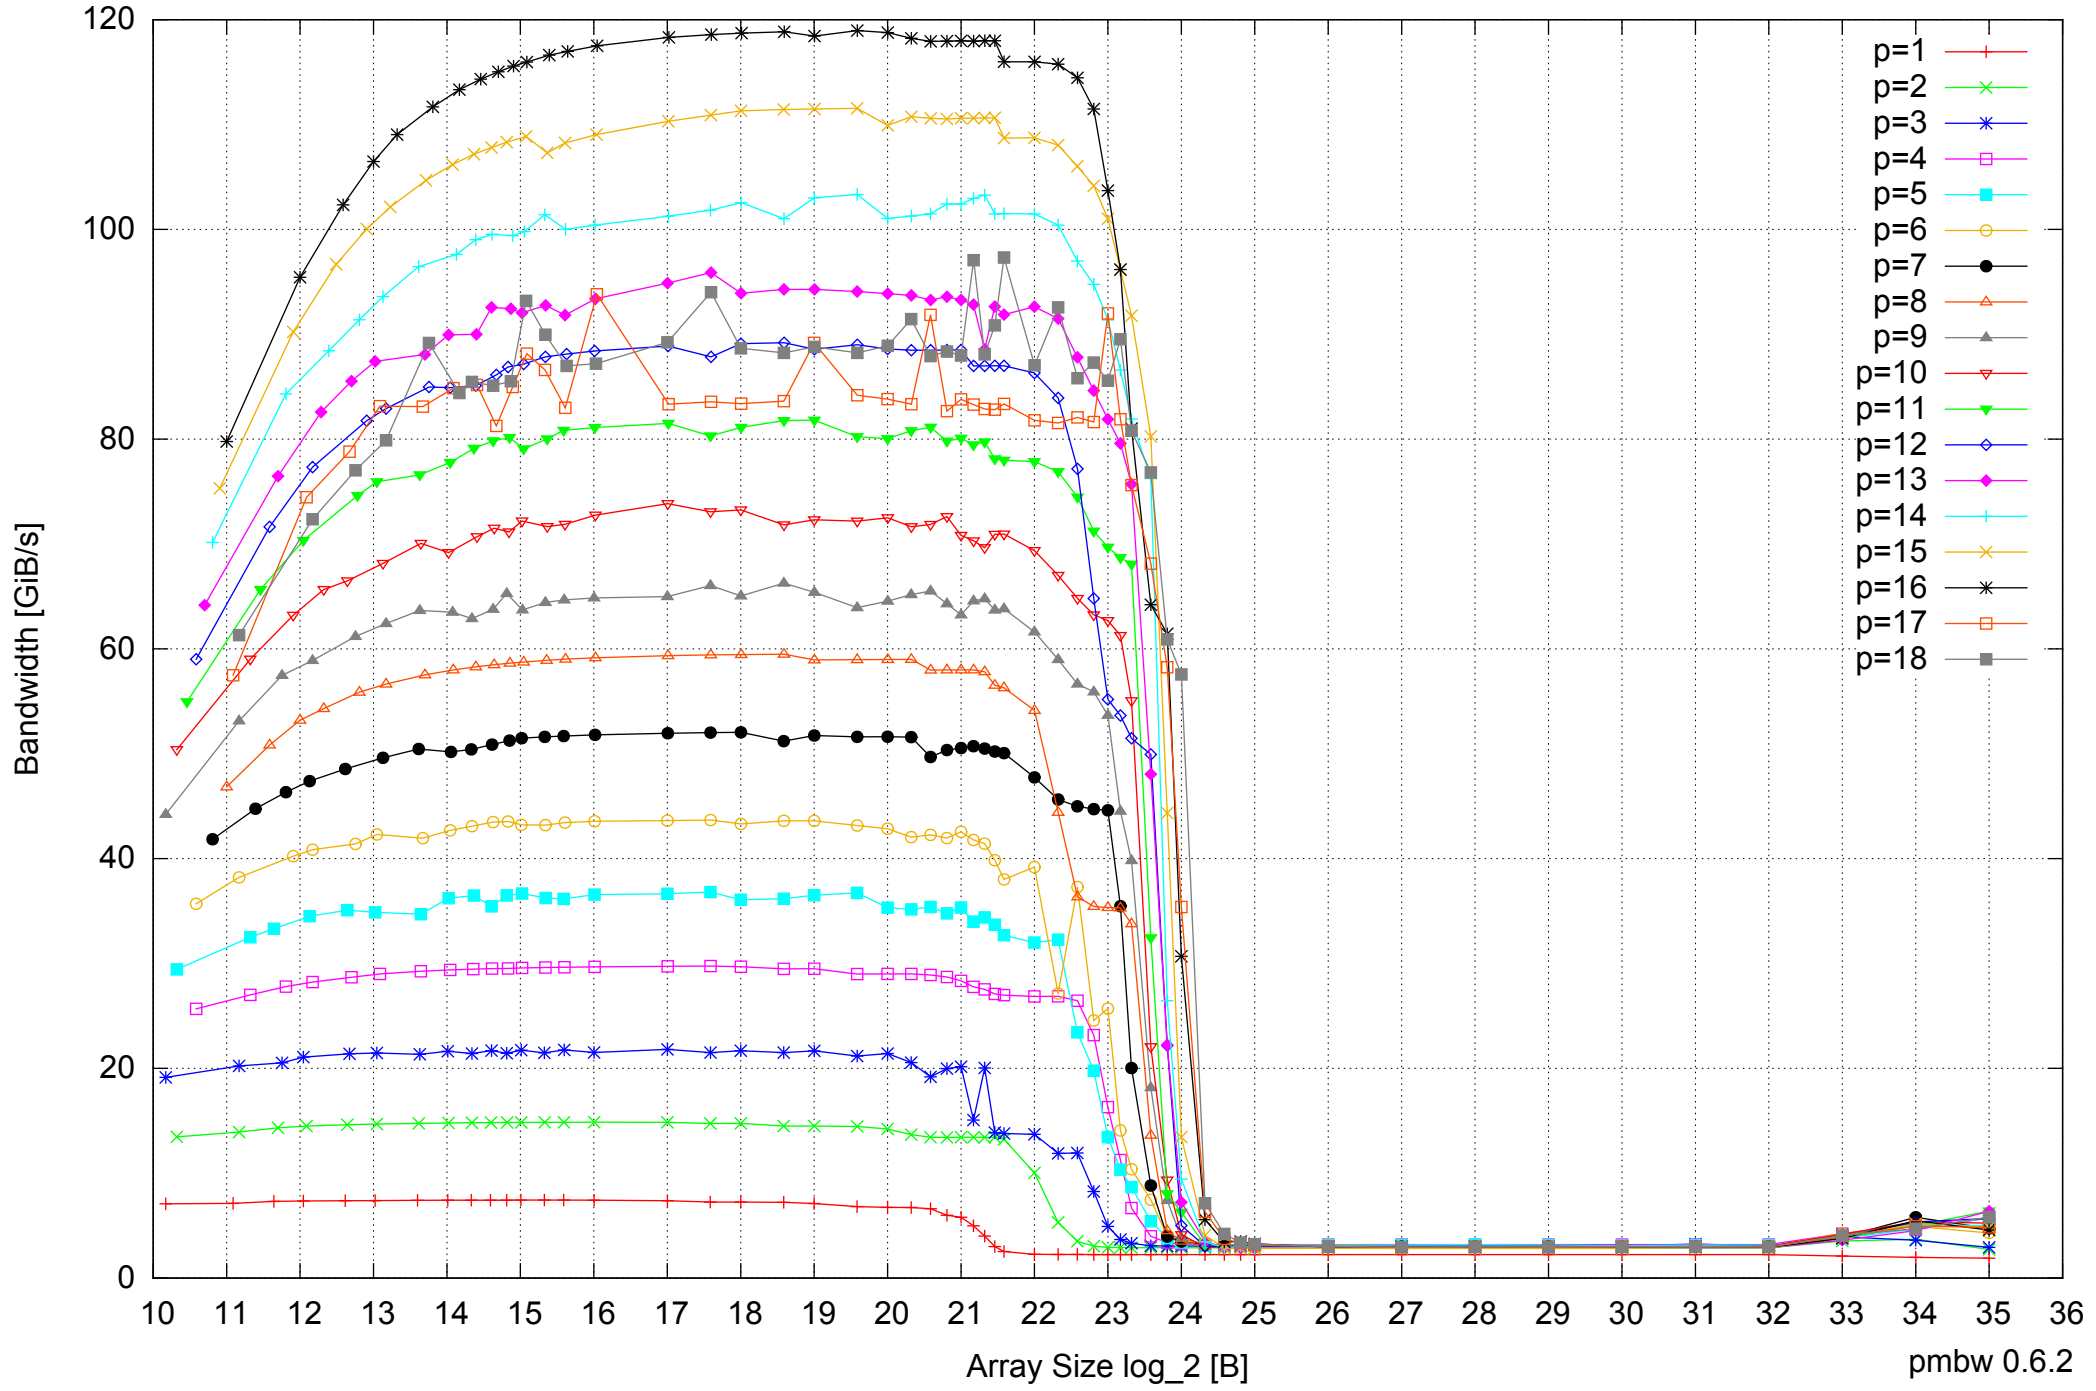

AMD Opteron 8350 64GB - Parallel Memory Bandwidth - ScanRead64PtrUnrollLoop

AMD Opteron 8350 64GB - Parallel Memory Access Time - ScanRead64PtrUnrollLoop

AMD Opteron 8350 64GB - Parallel Memory Bandwidth - ScanWrite64IndexSimpleLoop