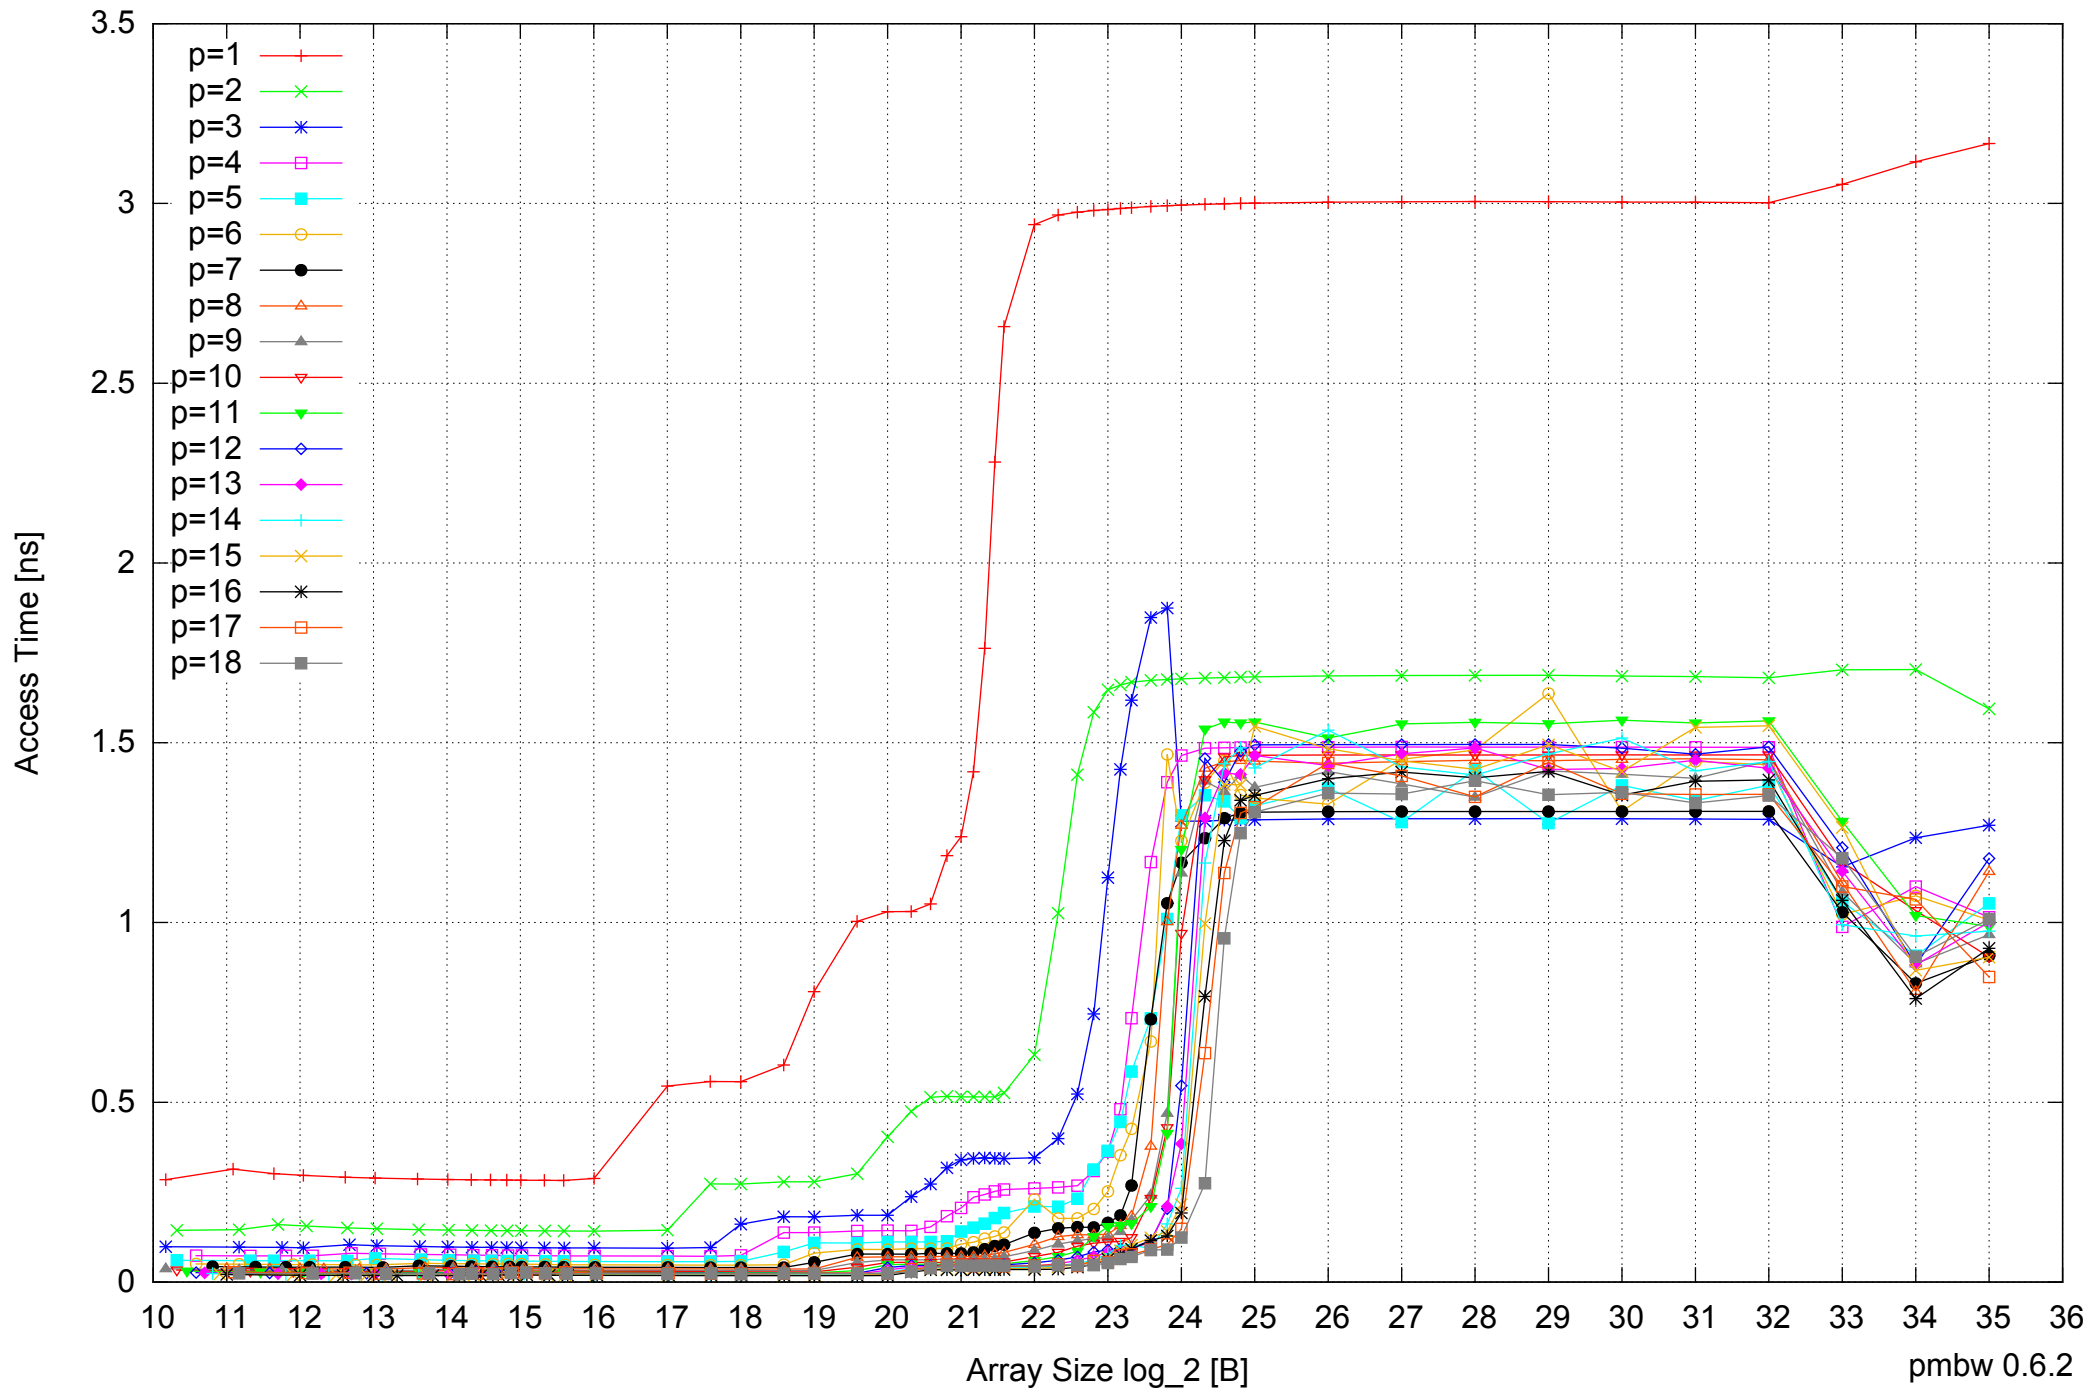

AMD Opteron 8350 64GB - Parallel Memory Access Time - ScanRead64PtrUnrollLoop