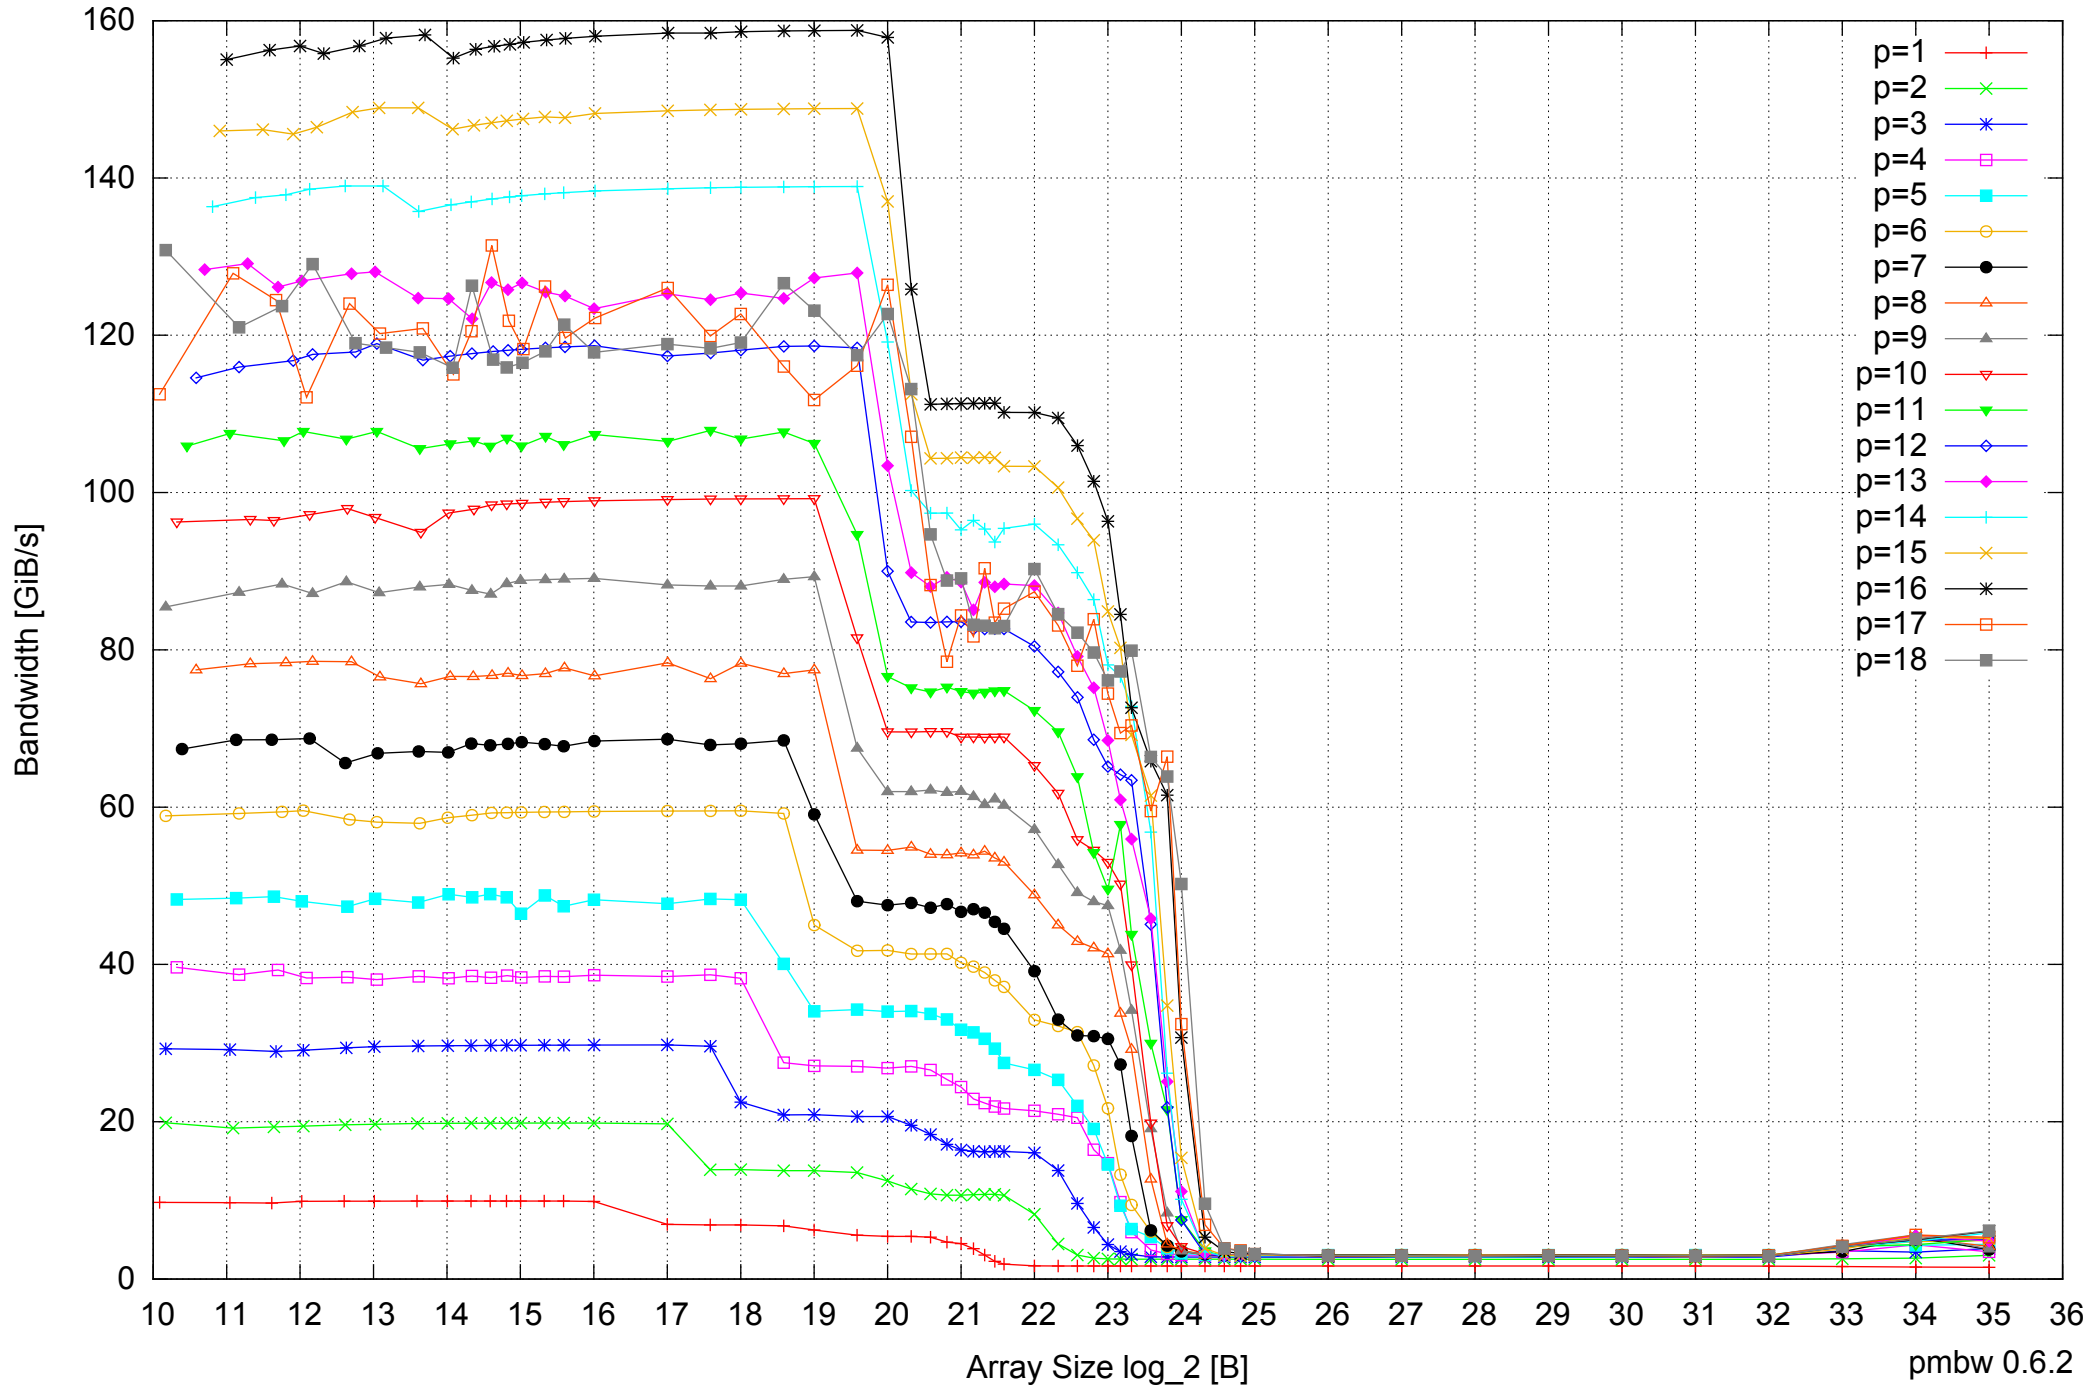

AMD Opteron 8350 64GB - Parallel Memory Access Time - ScanWrite32PtrSimpleLoop

AMD Opteron 8350 64GB - Speedup of Parallel Memory Bandwidth - ScanWrite32PtrSimpleLoop

AMD Opteron 8350 64GB - Parallel Memory Bandwidth - ScanWrite32PtrUnrollLoop