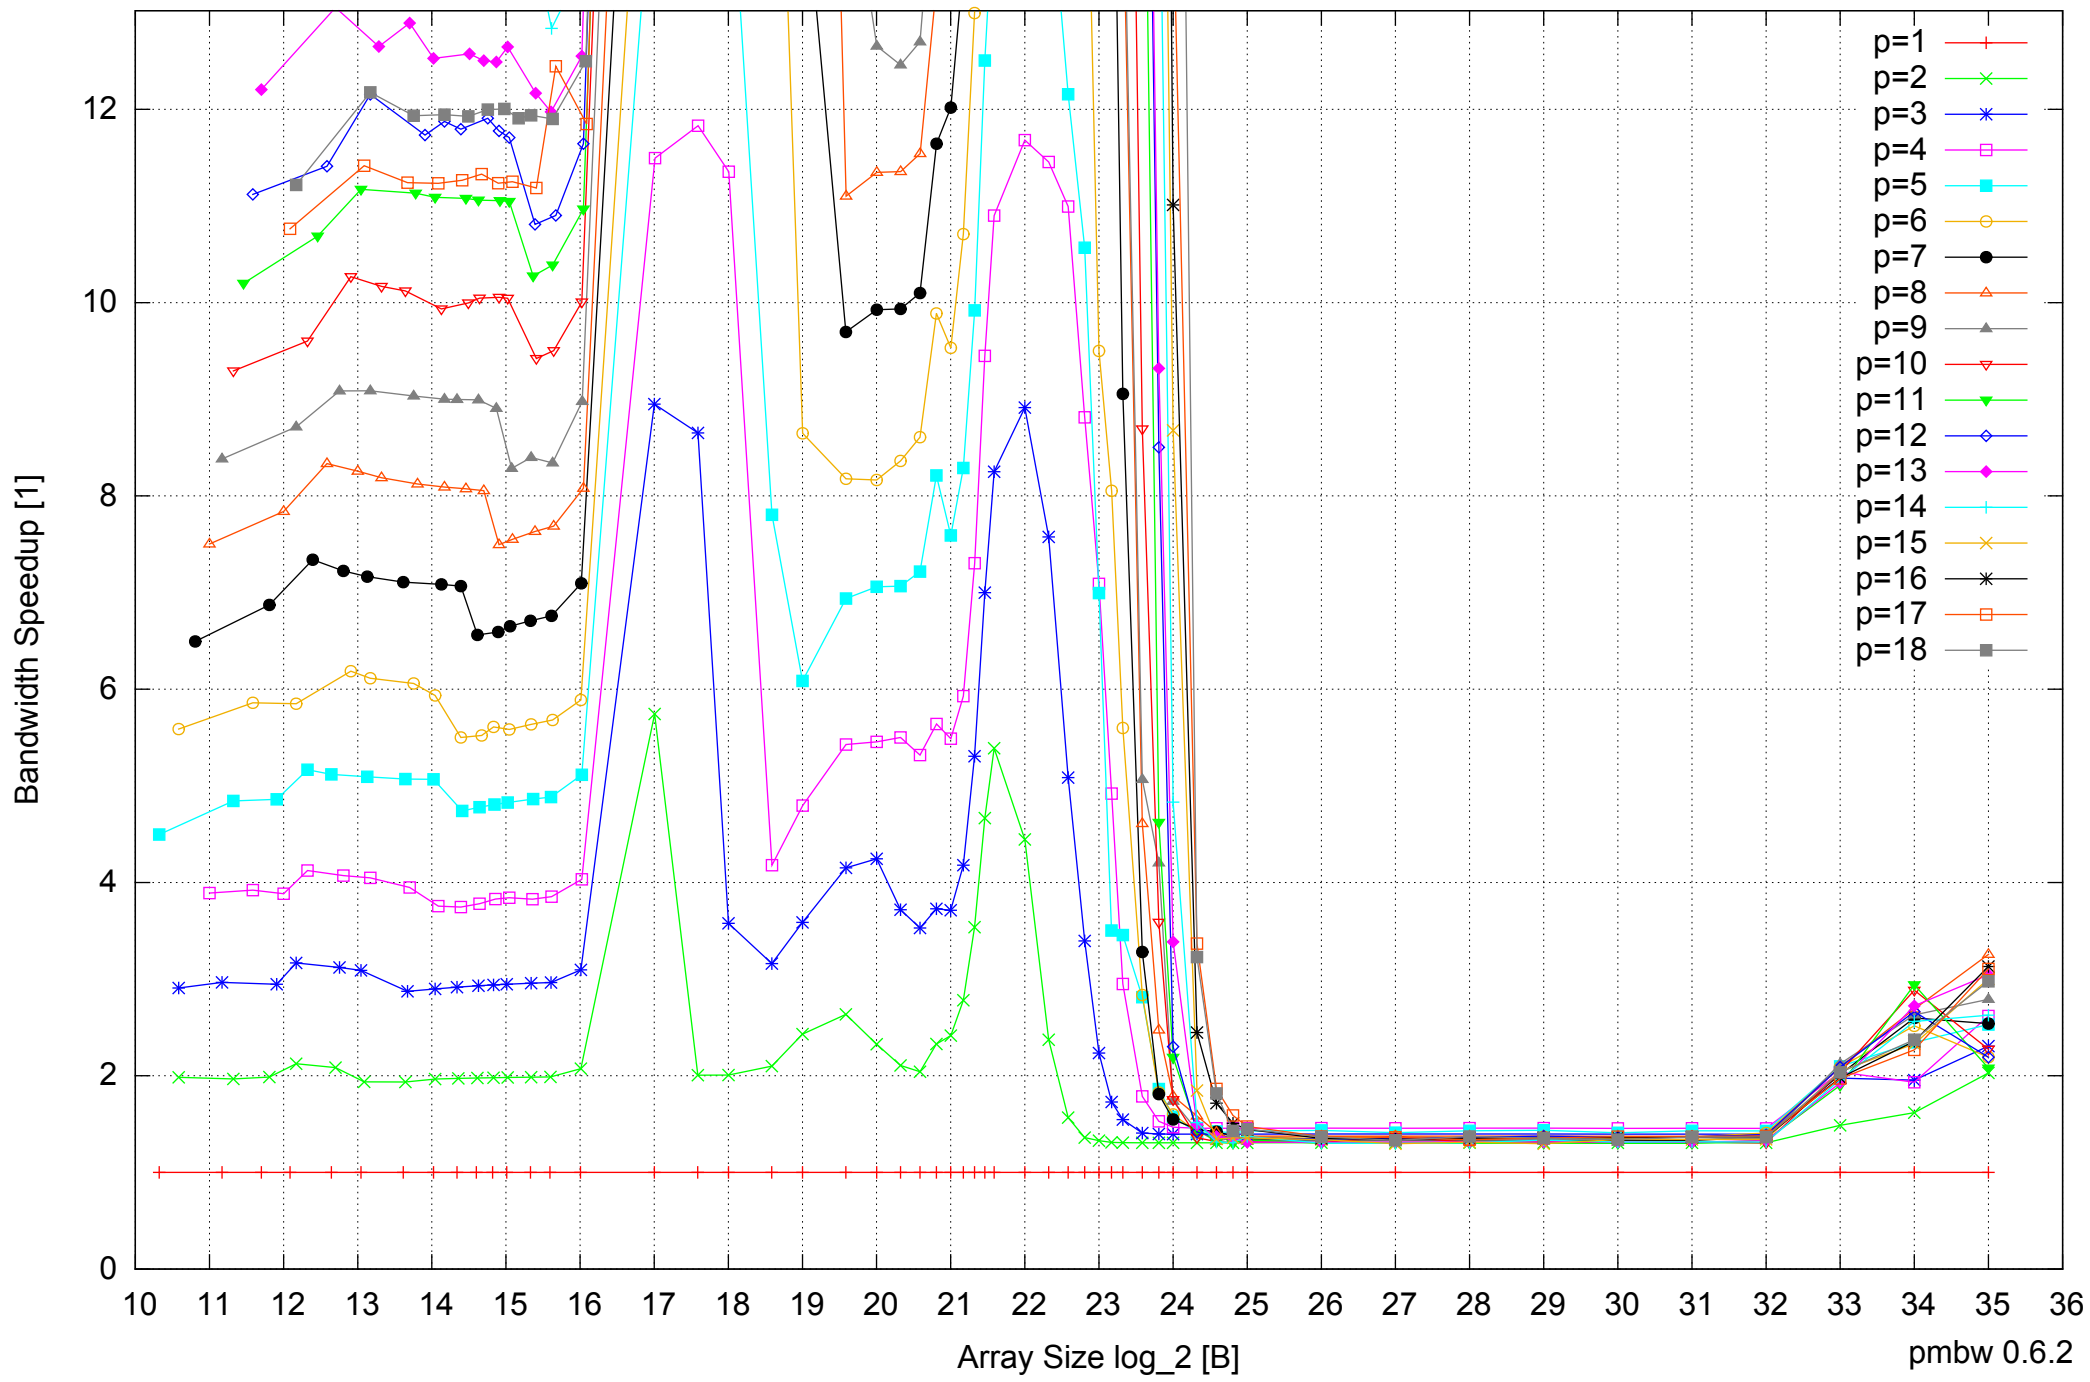

AMD Opteron 8350 64GB - Parallel Memory Bandwidth - ScanRead128PtrSimpleLoop

AMD Opteron 8350 64GB - Speedup of Parallel Memory Bandwidth (enlarged) - ScanWrite128PtrUnrollLoop