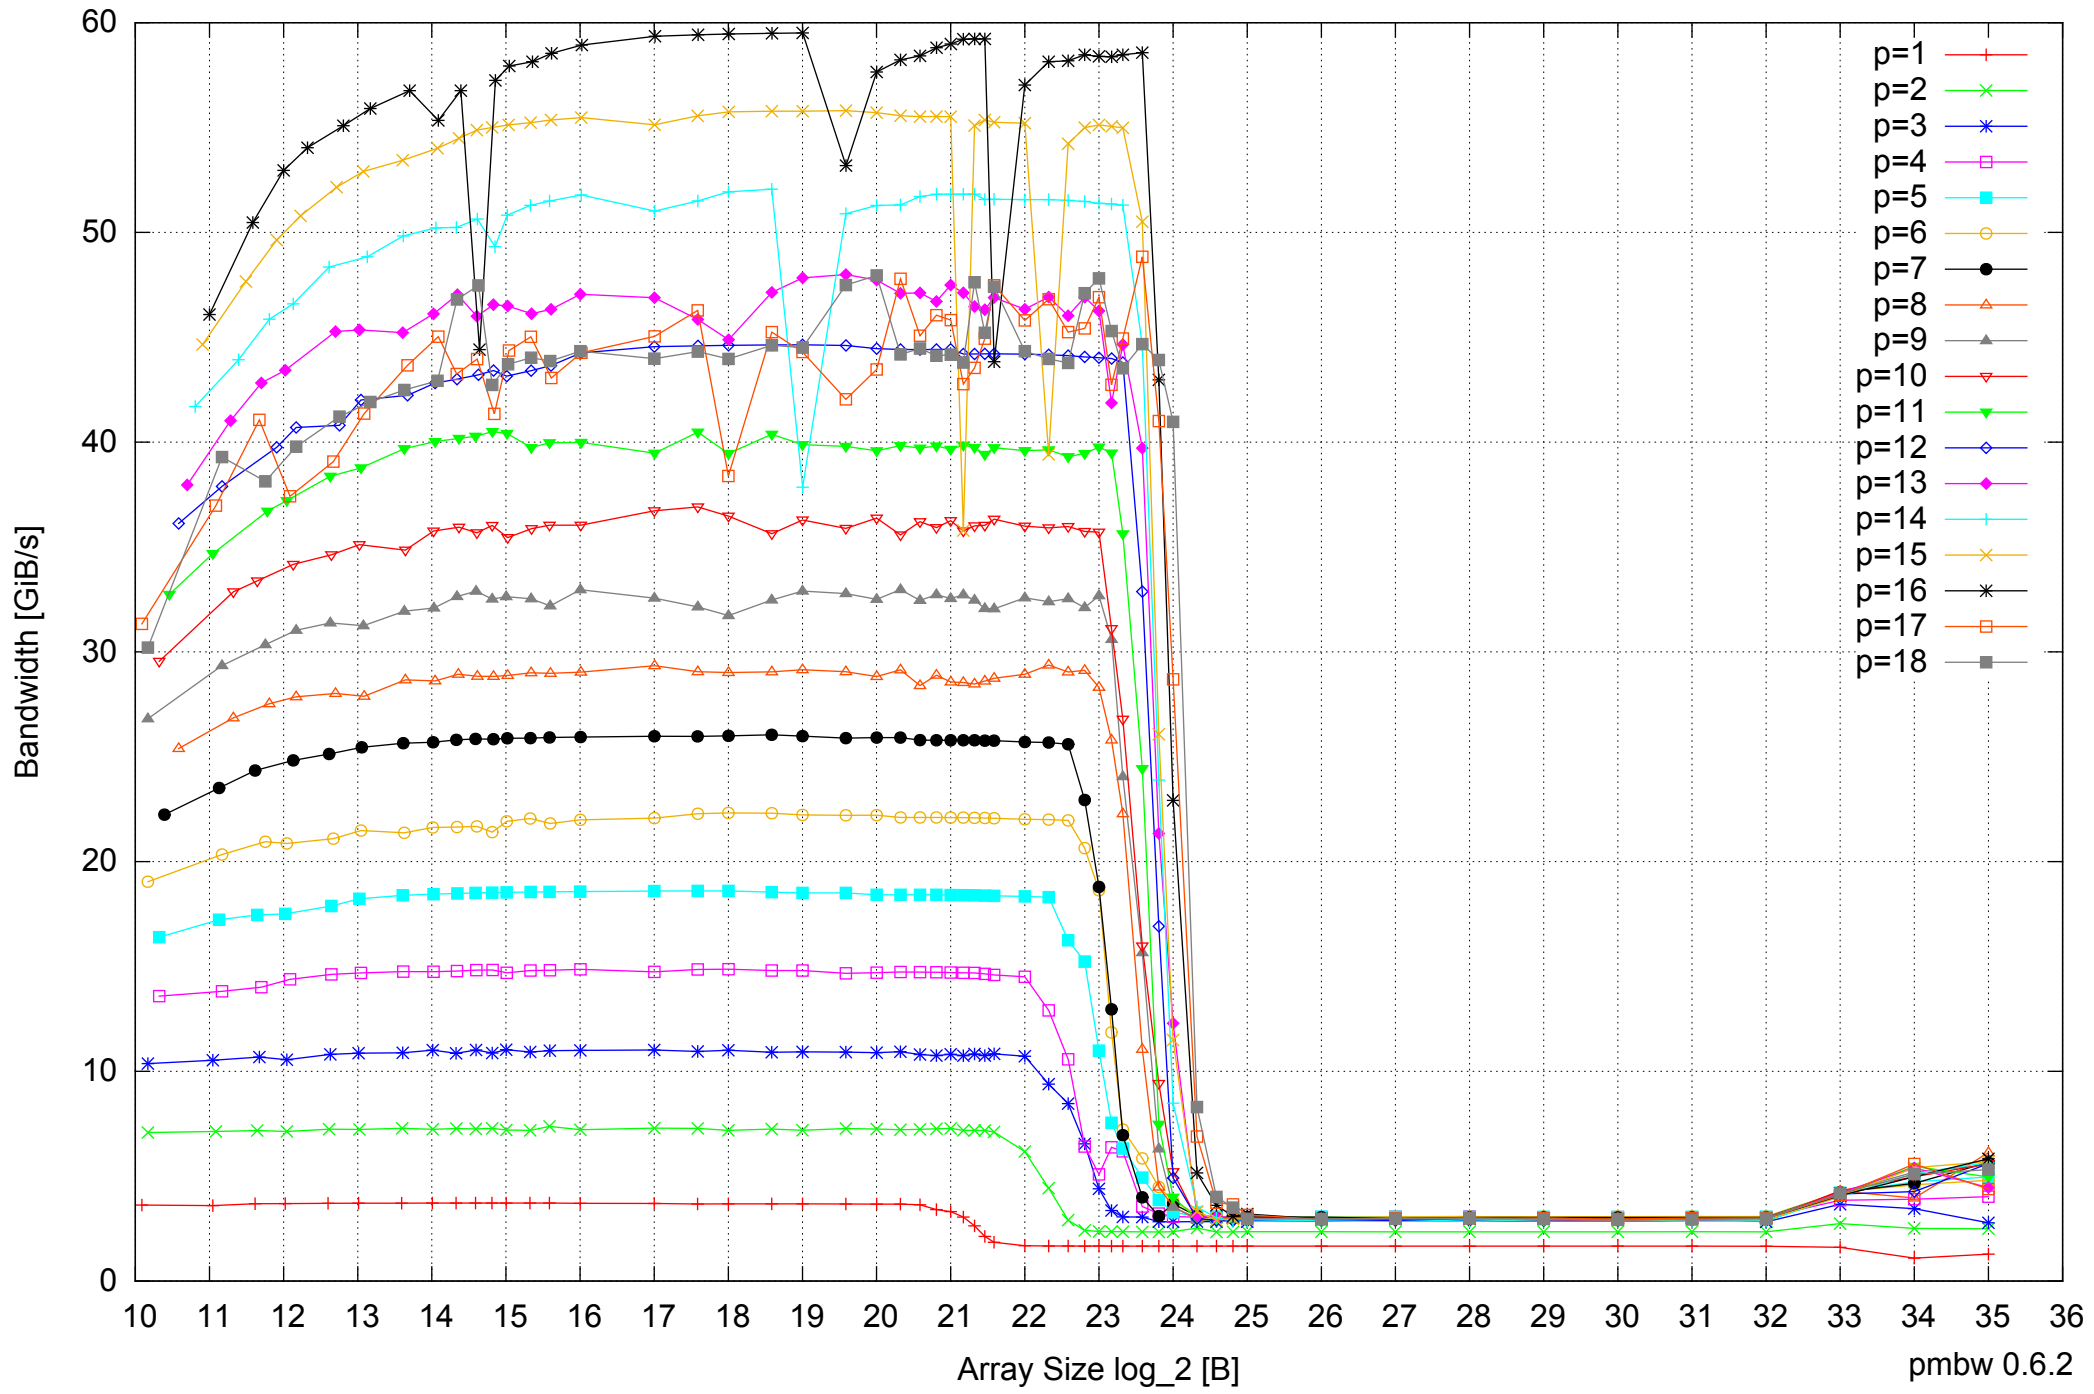

AMD Opteron 8350 64GB - Parallel Memory Access Time - ScanRead64IndexUnrollLoop

AMD Opteron 8350 64GB - Speedup of Parallel Memory Bandwidth (enlarged) - ScanRead64IndexUnrollLoop

AMD Opteron 8350 64GB - Parallel Memory Bandwidth - ScanWrite32PtrSimpleLoop