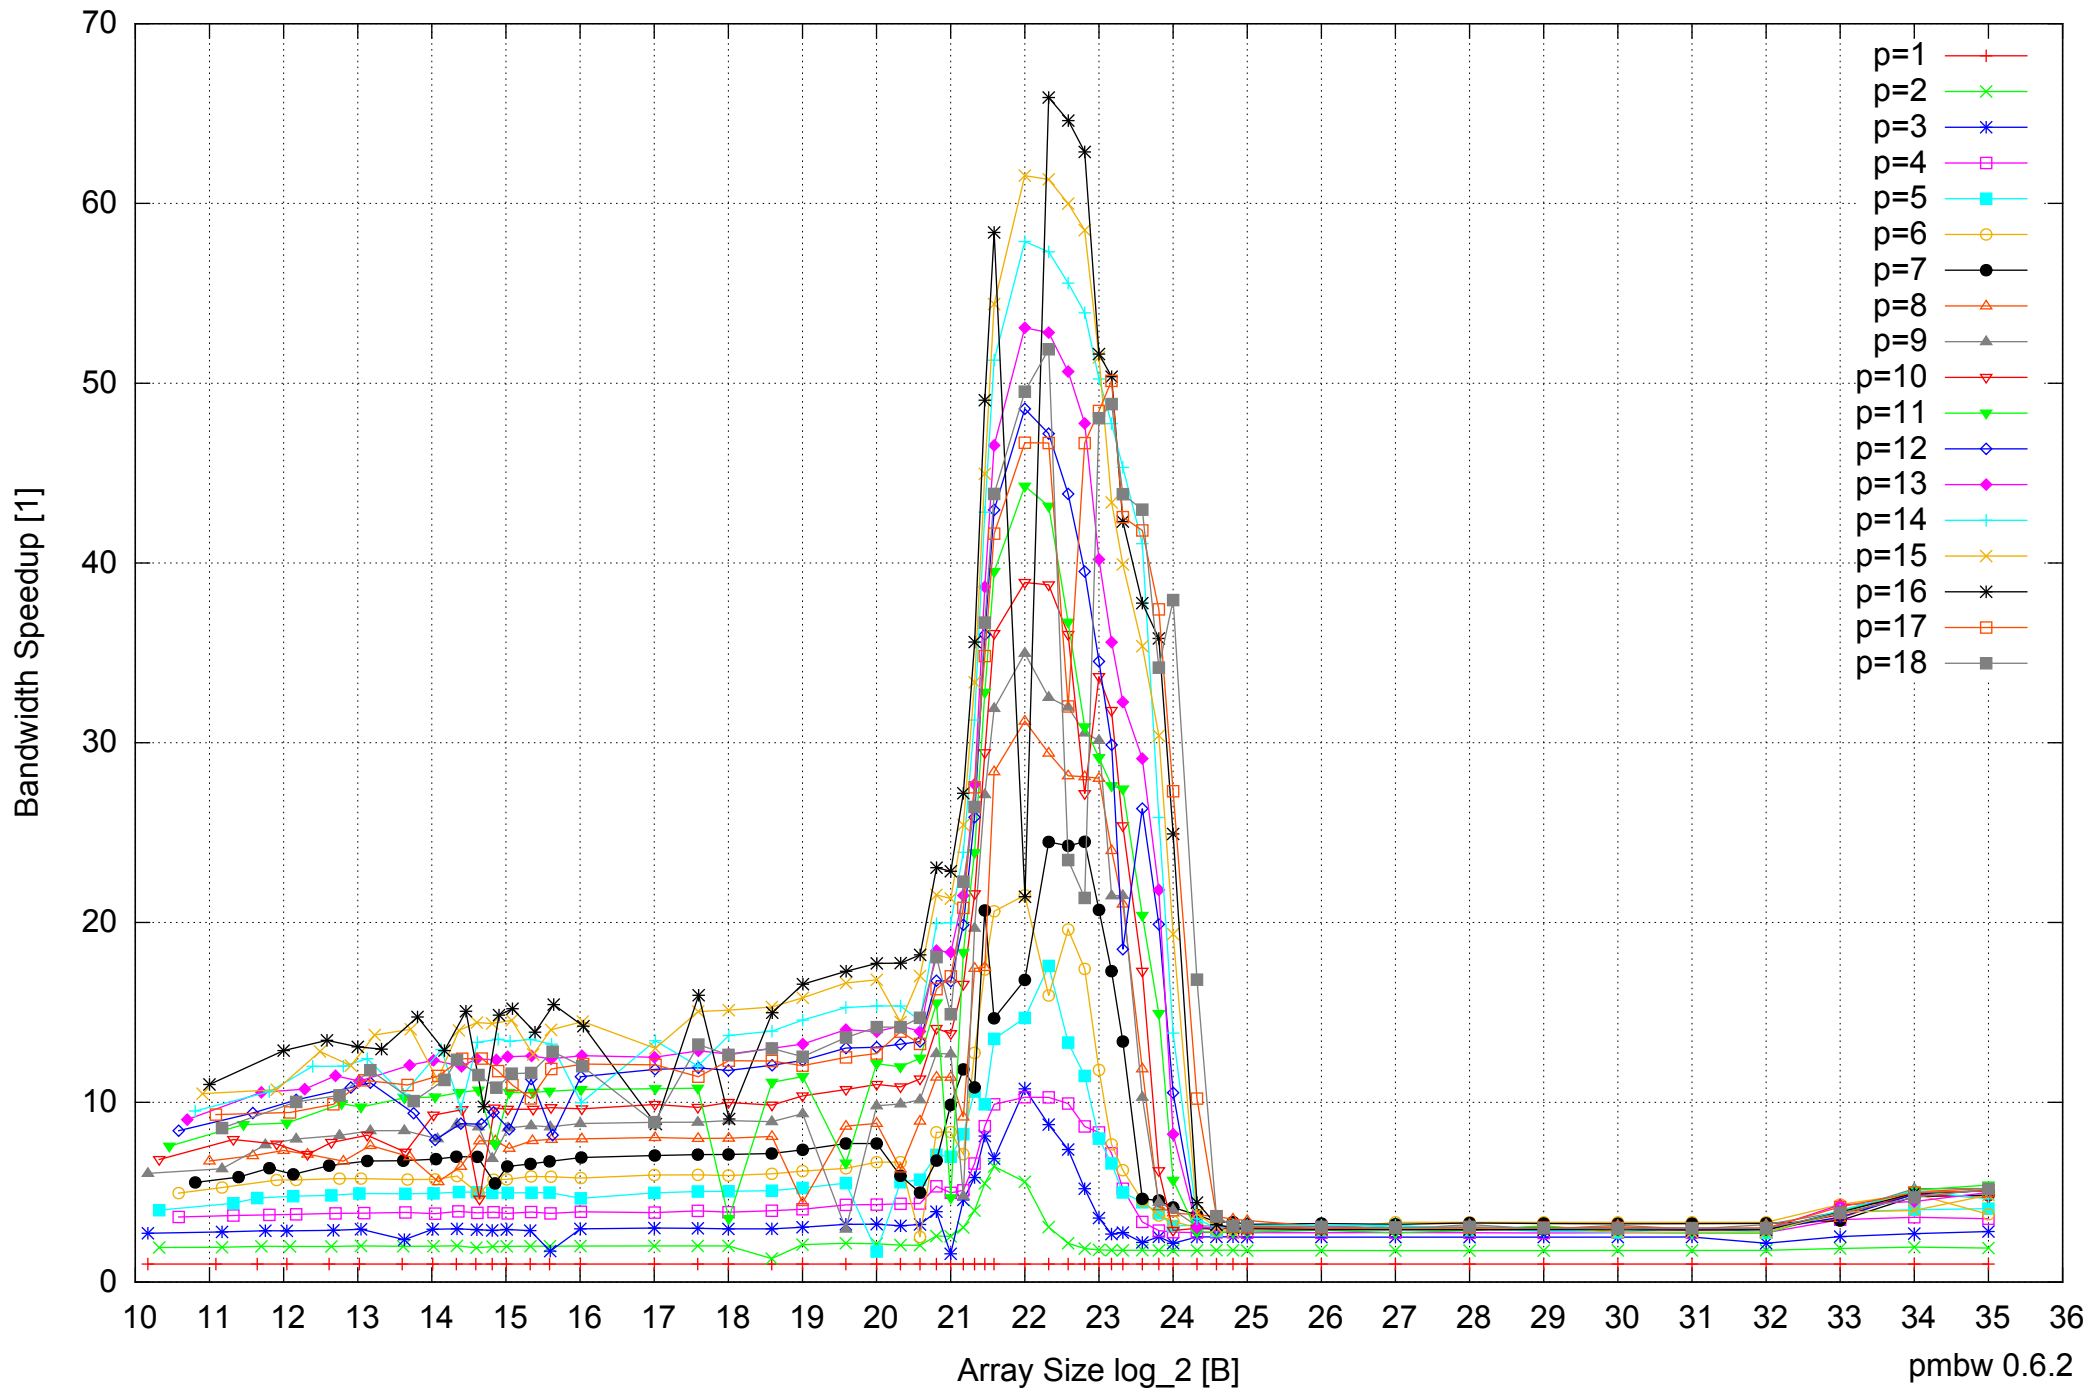

AMD Opteron 8350 64GB - Speedup of Parallel Memory Bandwidth (enlarged) - ScanRead64PtrSimpleLoop

AMD Opteron 8350 64GB - Speedup of Parallel Memory Bandwidth - ScanRead64PtrSimpleLoop