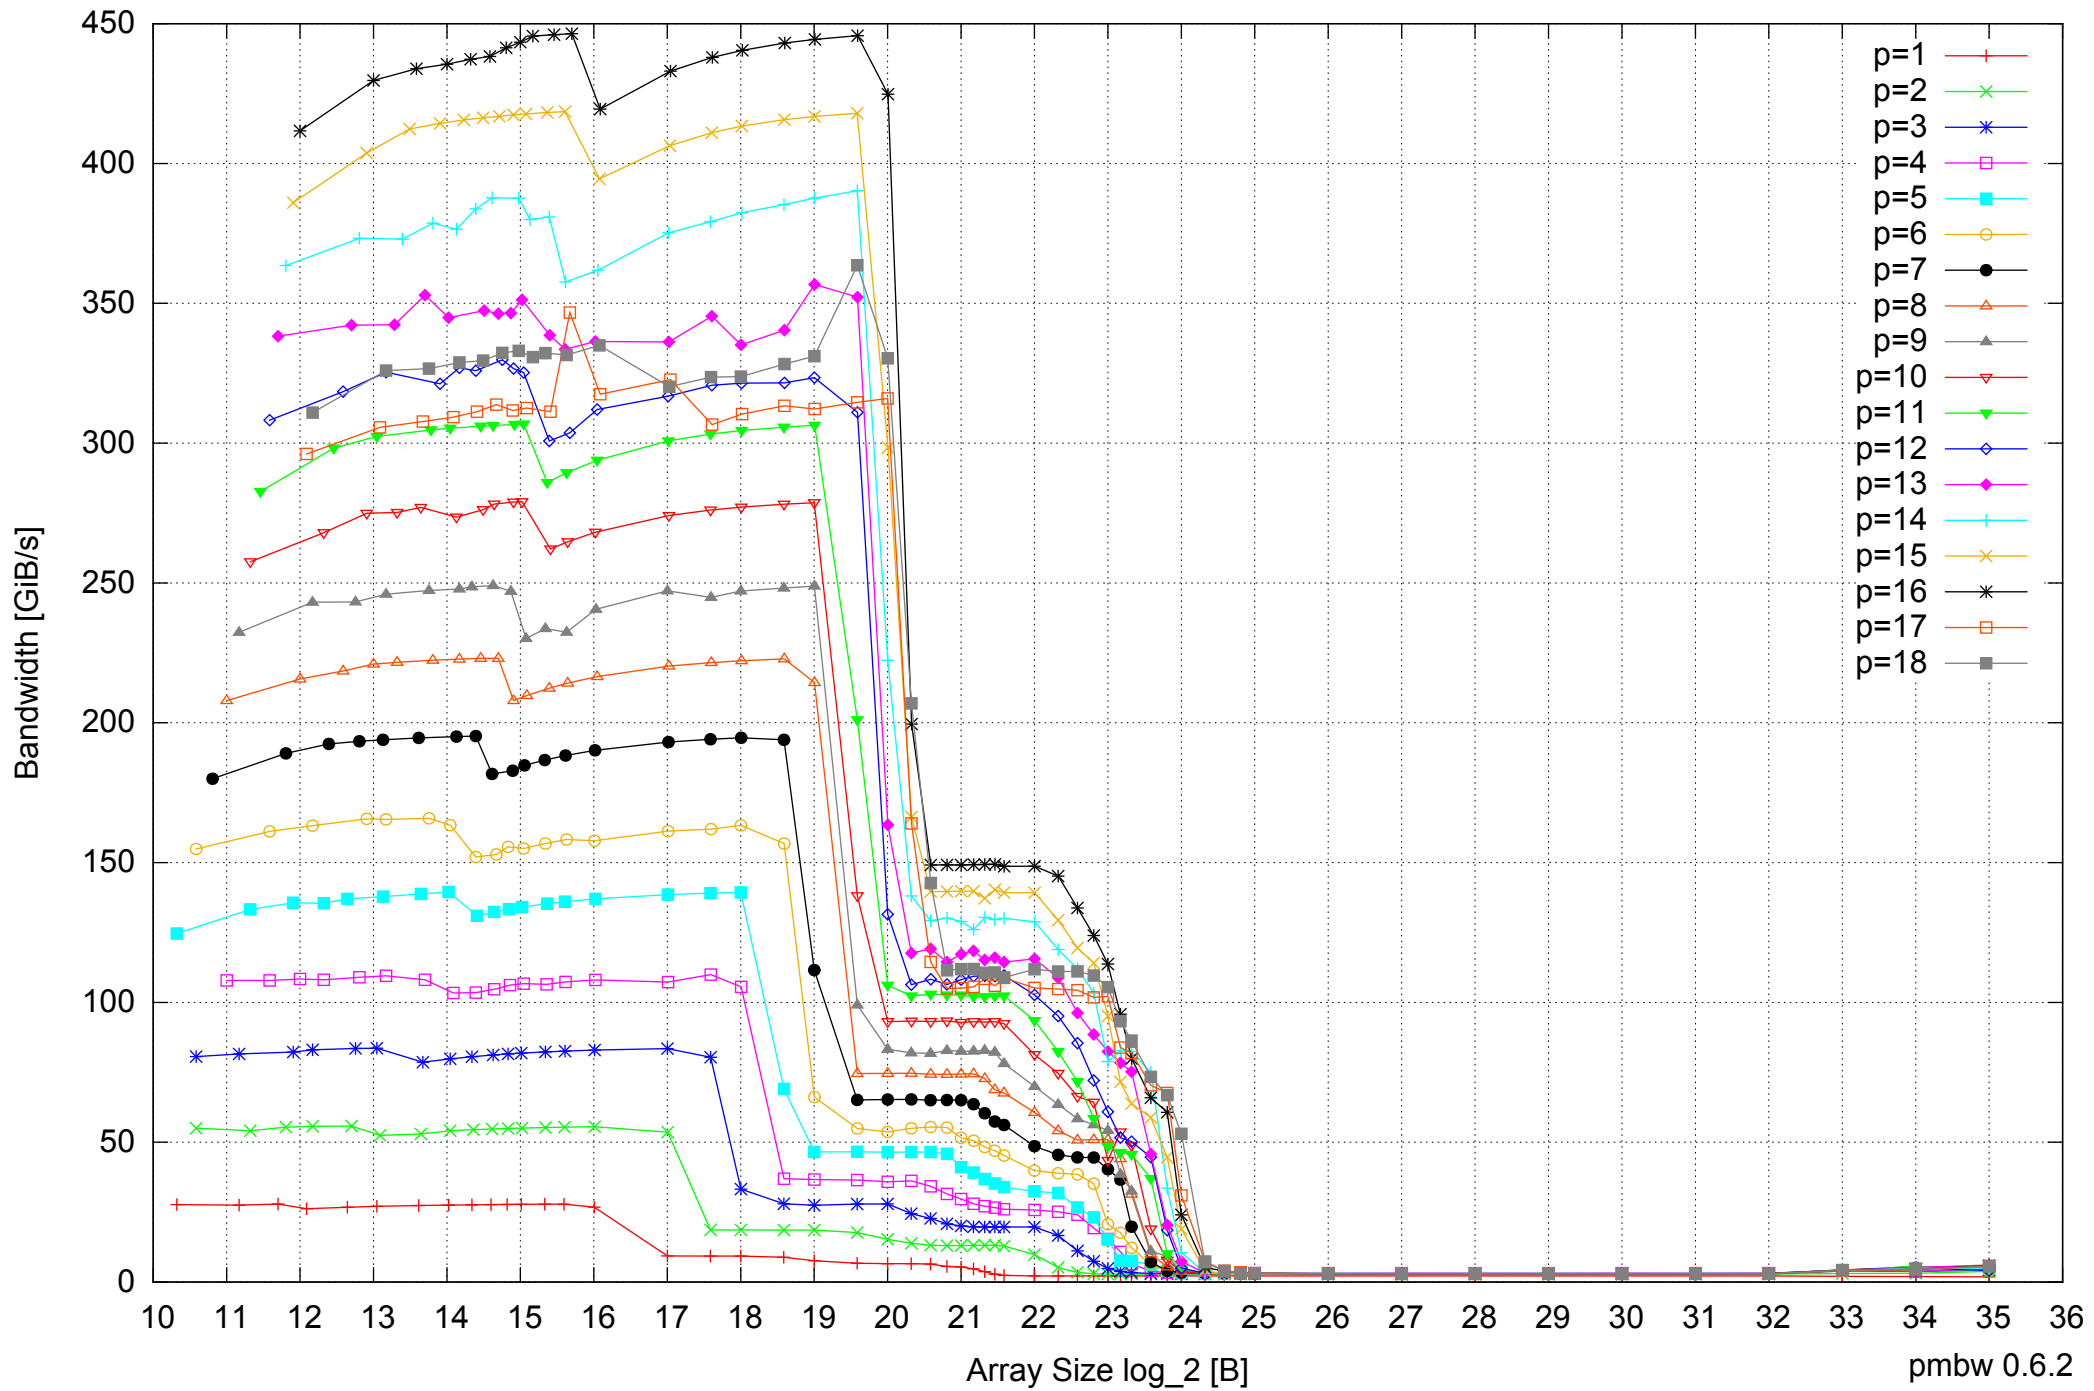

AMD Optron 8350 64GB - One Thread Memory Latency (Access Time)

AMD Opteron 8350 64GB - One Thread Memory Bandwidth (only 64-bit Reads)

AMD Opteron 8350 64GB - Parallel Memory Bandwidth - ScanWrite128PtrSimpleLoop

AMD Opteron 8350 64GB - Parallel Memory Access Time - ScanWrite128PtrSimpleLoop

AMD Opteron 8350 64GB - Speedup of Parallel Memory Bandwidth (enlarged) - ScanWrite128PtrSimpleLoop

AMD Opteron 8350 64GB - Parallel Memory Bandwidth - ScanWrite128PtrUnrollLoop

AMD Opteron 8350 64GB - Speedup of Parallel Memory Bandwidth (enlarged) - ScanWrite128PtrUnrollLoop

AMD Opteron 8350 64GB - Parallel Memory Bandwidth - ScanRead128PtrSimpleLoop

AMD Opteron 8350 64GB - Speedup of Parallel Memory Bandwidth (enlarged) - ScanRead128PtrSimpleLoop