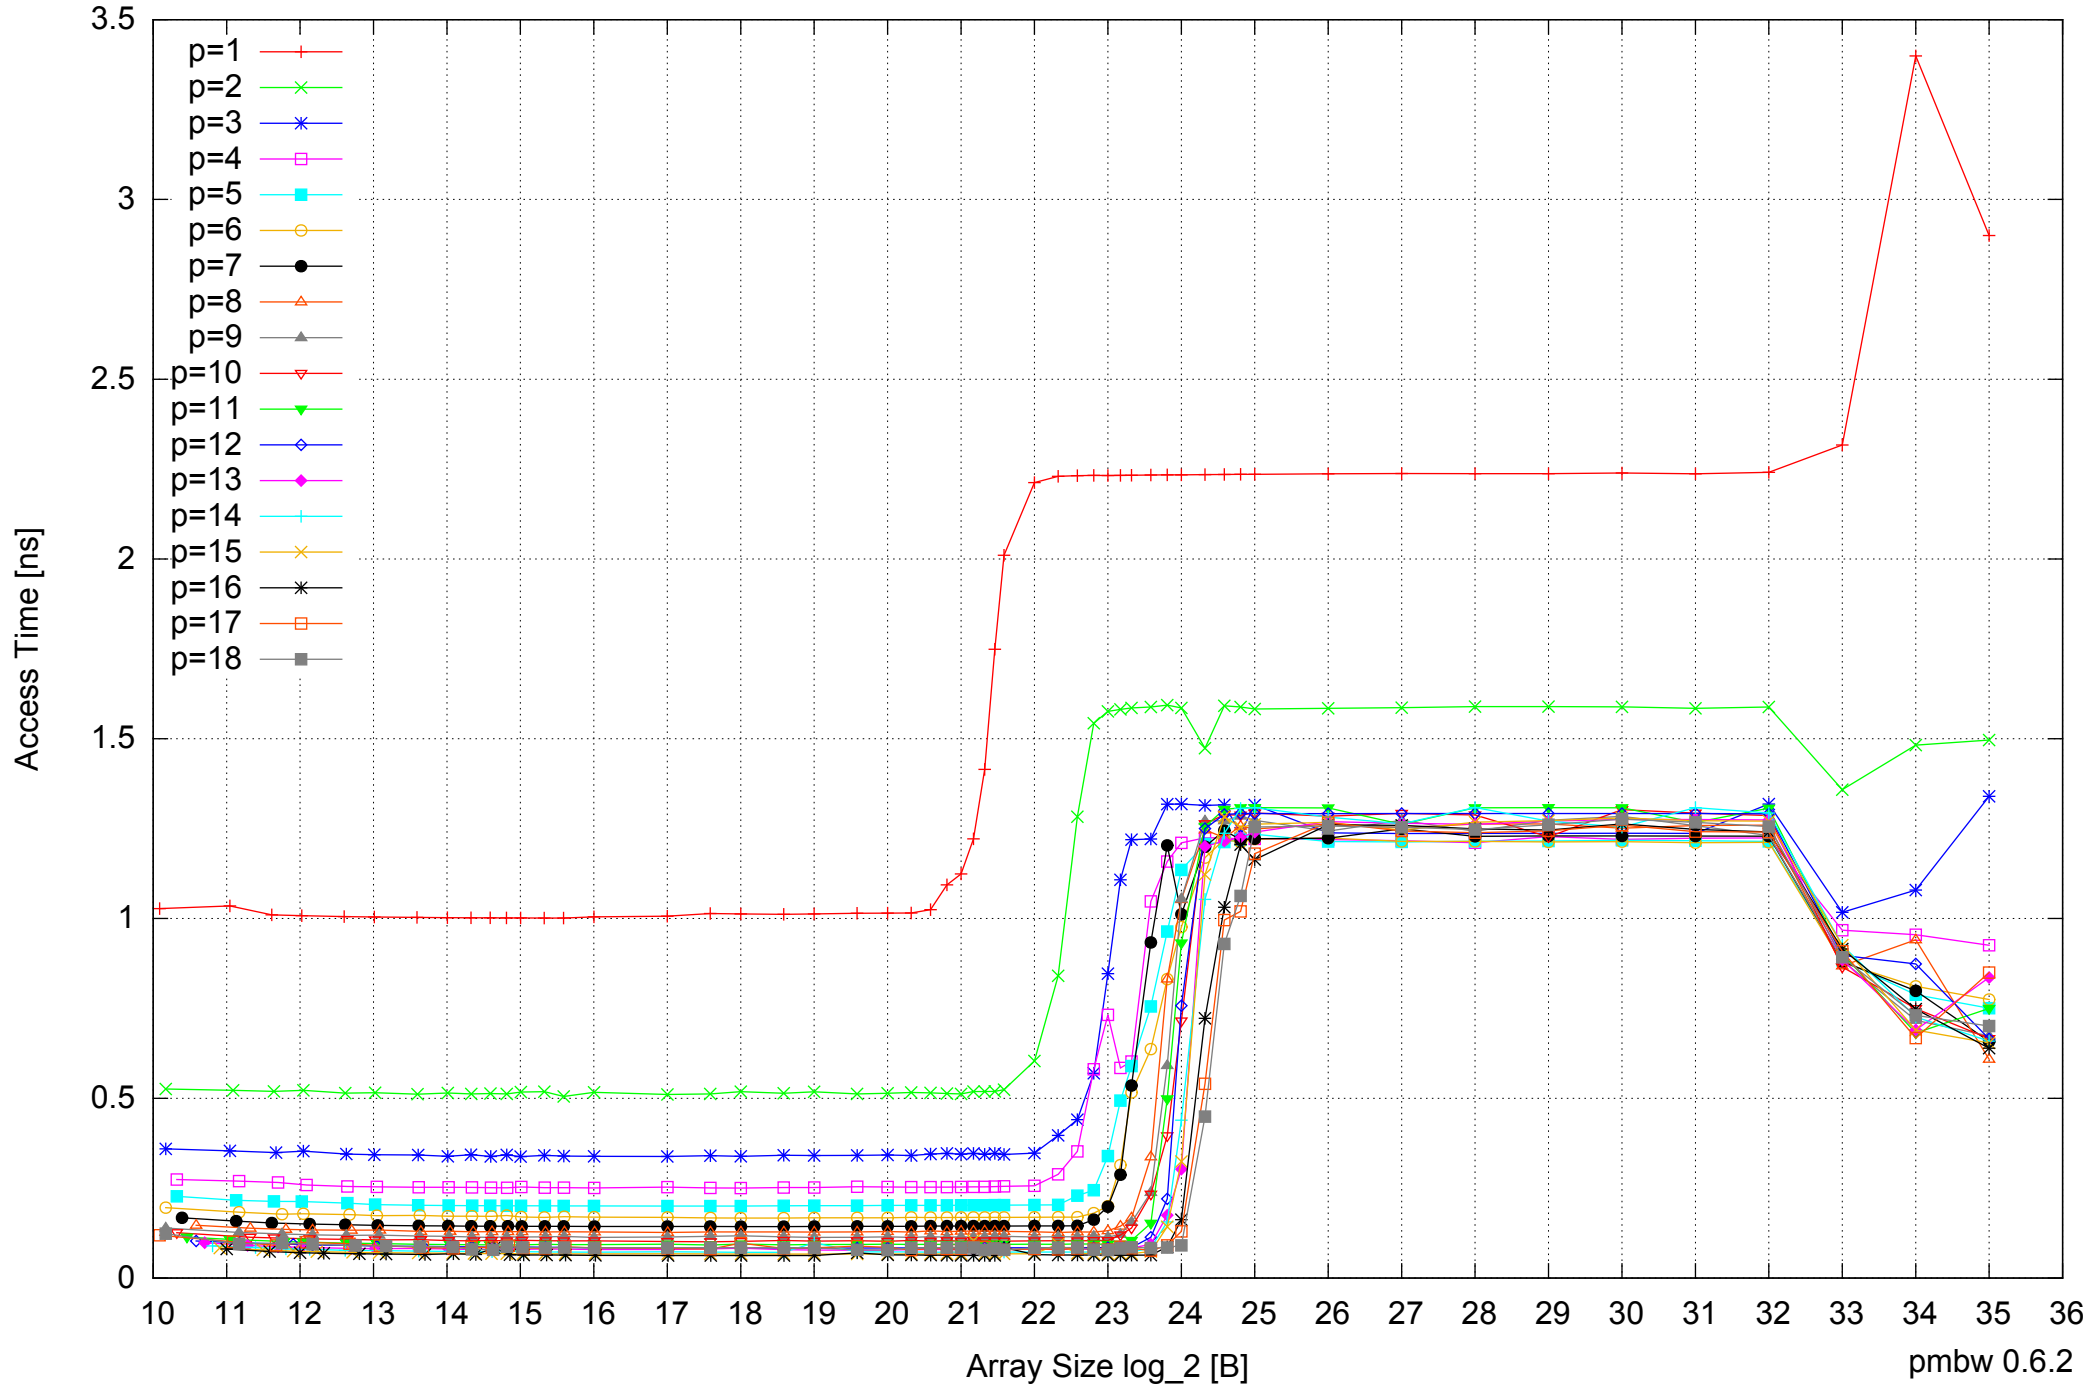

AMD Opteron 8350 64GB - Speedup of Parallel Memory Bandwidth - ScanWrite32PtrSimpleLoop

AMD Opteron 8350 64GB - Parallel Memory Access Time - ScanWrite32PtrSimpleLoop