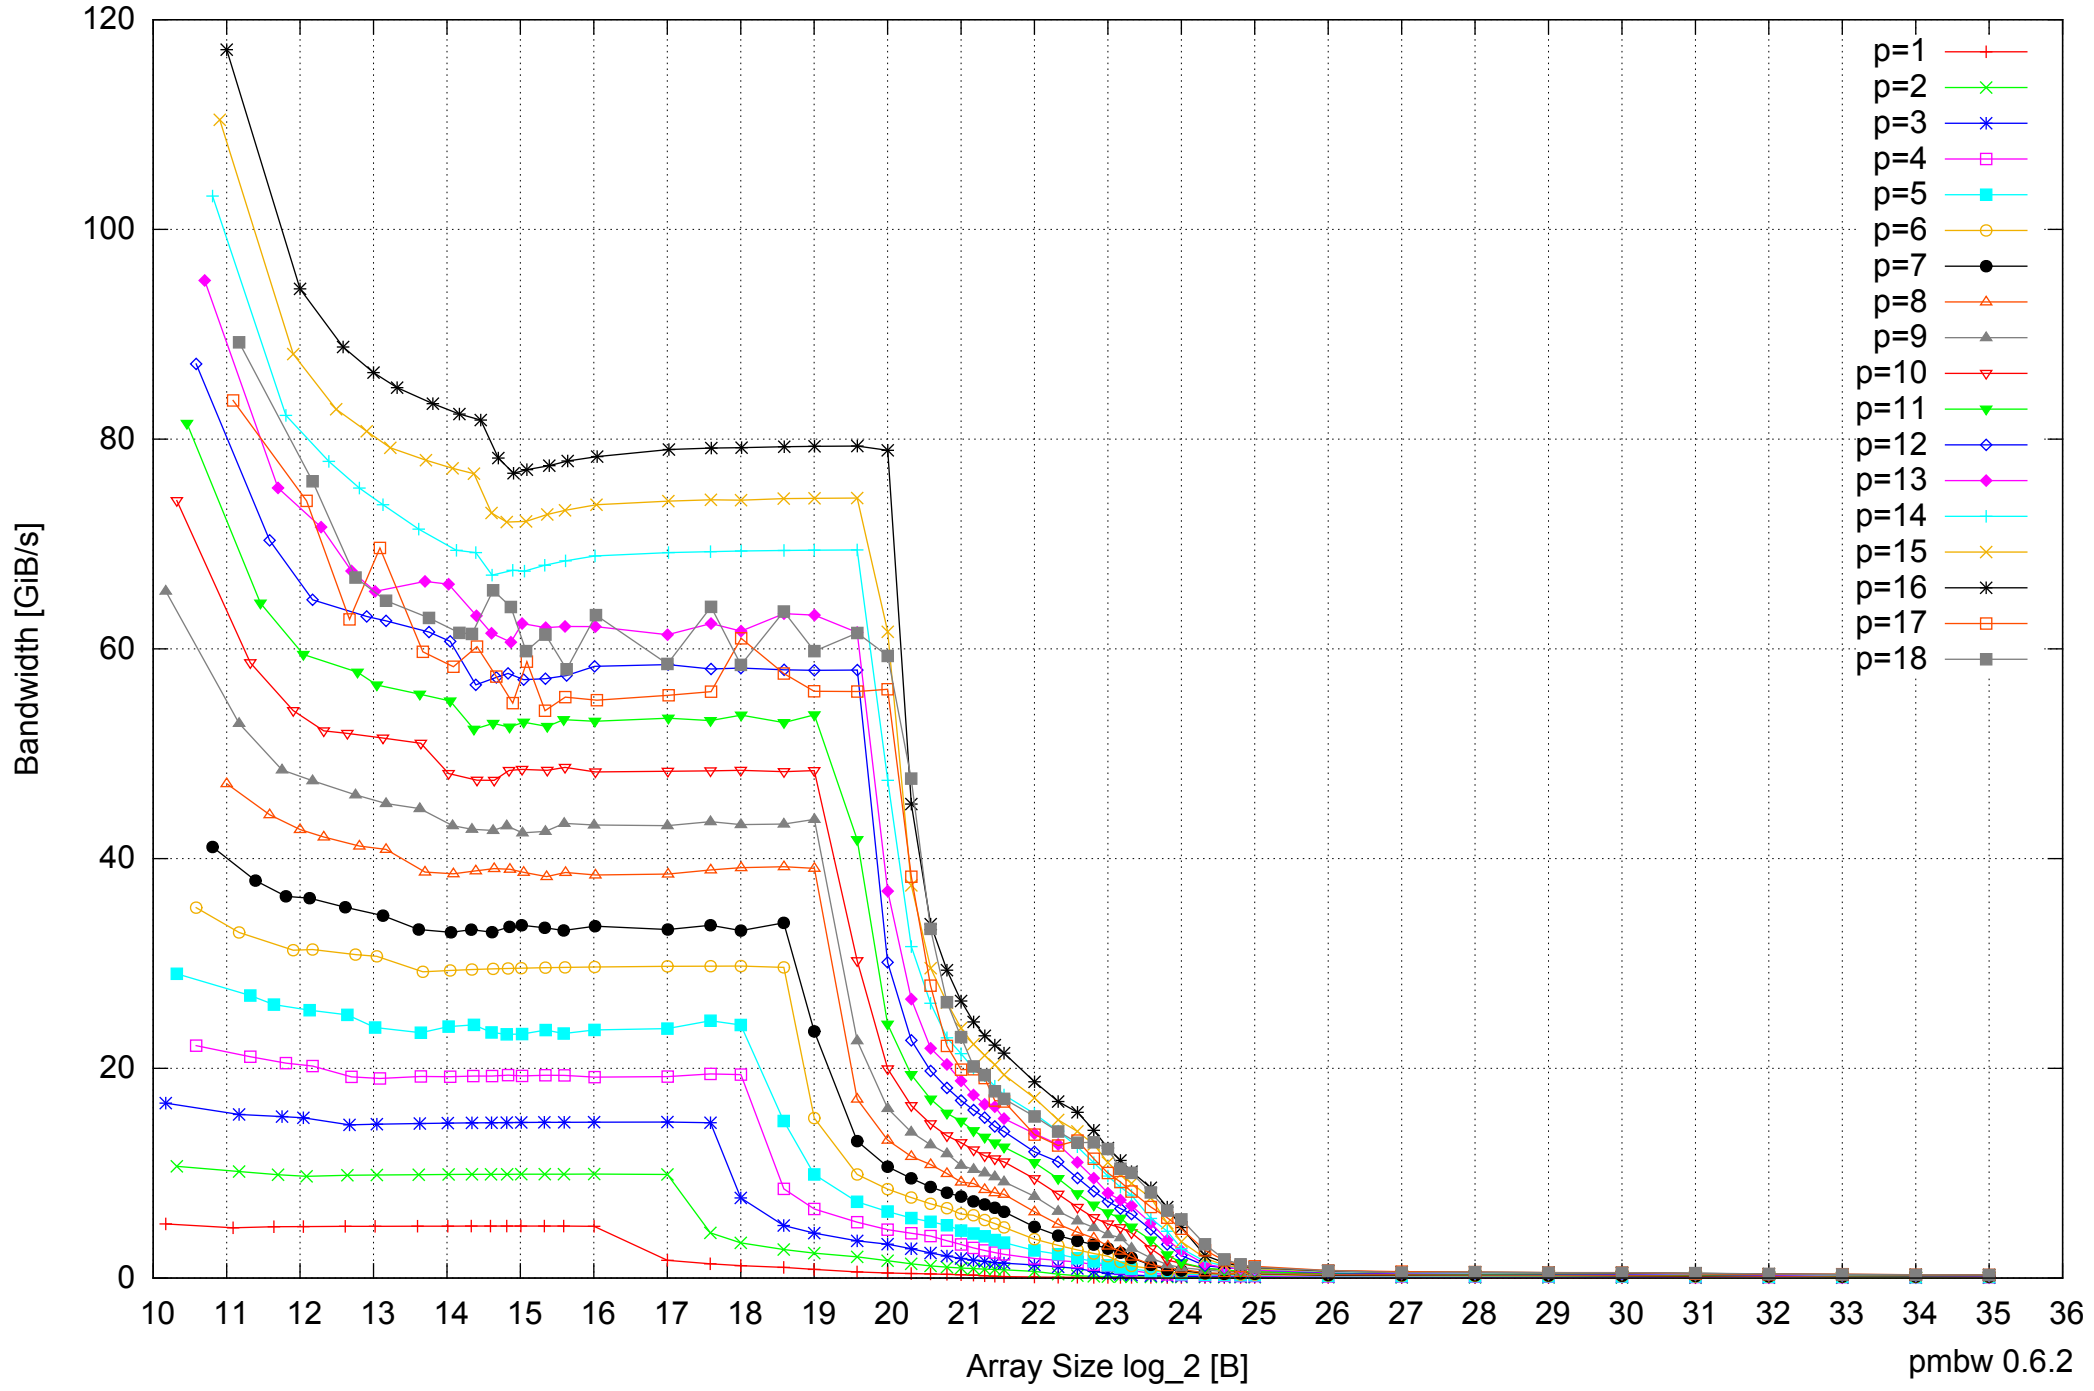

AMD Opteron 8350 64GB - Parallel Memory Access Time - PermRead64UnrollLoop

AMD Opteron 8350 64GB - Parallel Memory Bandwidth - PermRead64UnrollLoop