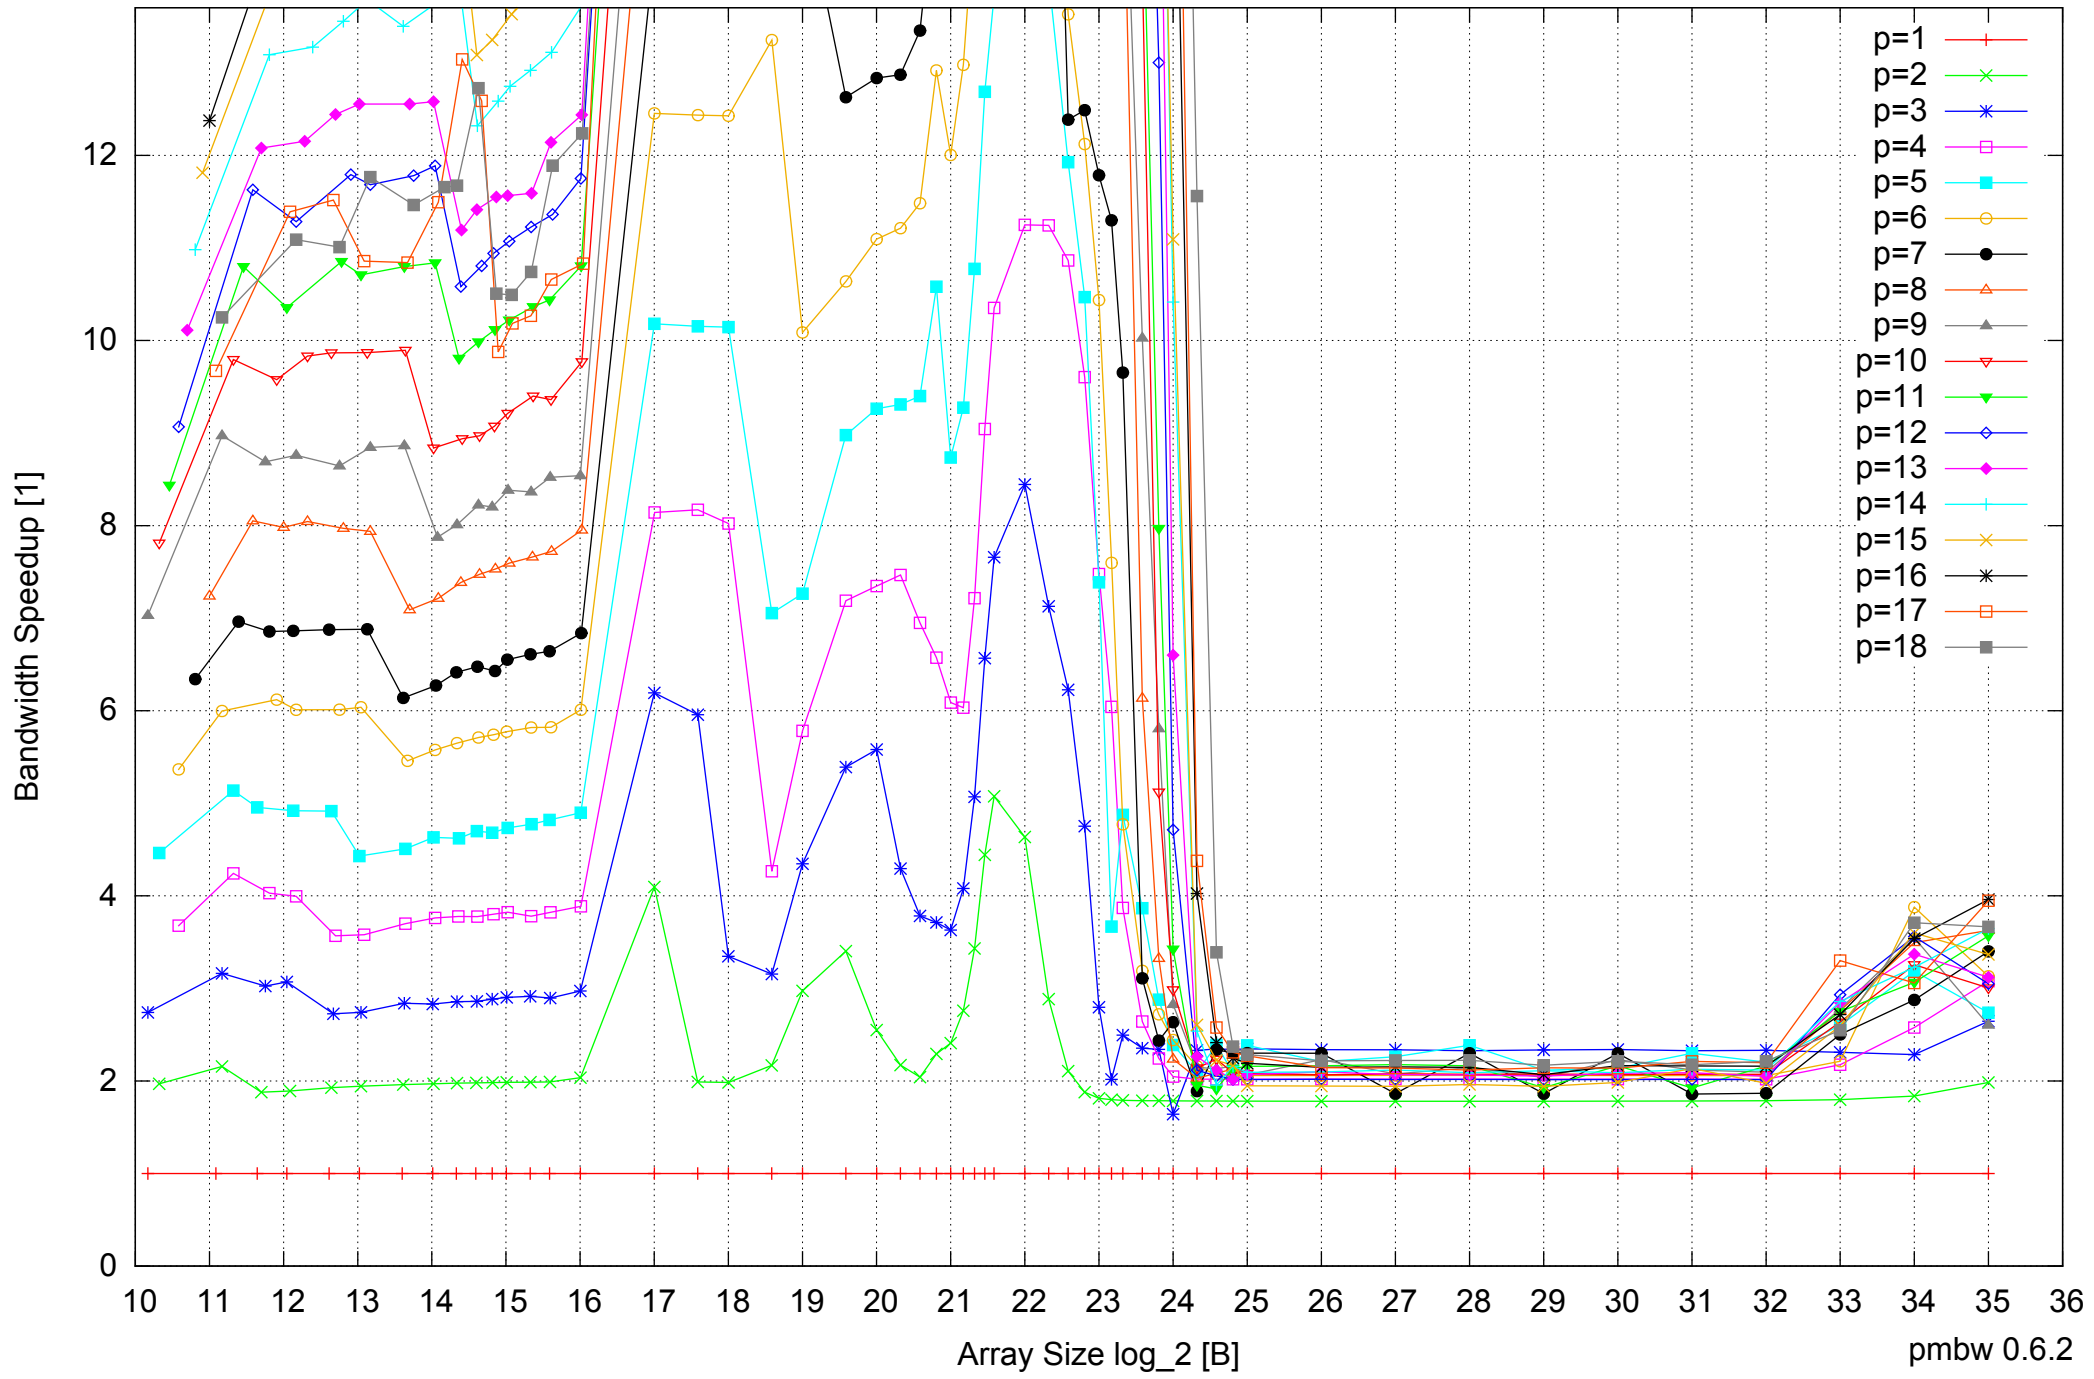

AMD Opteron 8350 64GB - Parallel Memory Bandwidth - ScanWrite32PtrSimpleLoop

AMD Opteron 8350 64GB - Speedup of Parallel Memory Bandwidth (enlarged) - ScanRead64IndexUnrollLoop