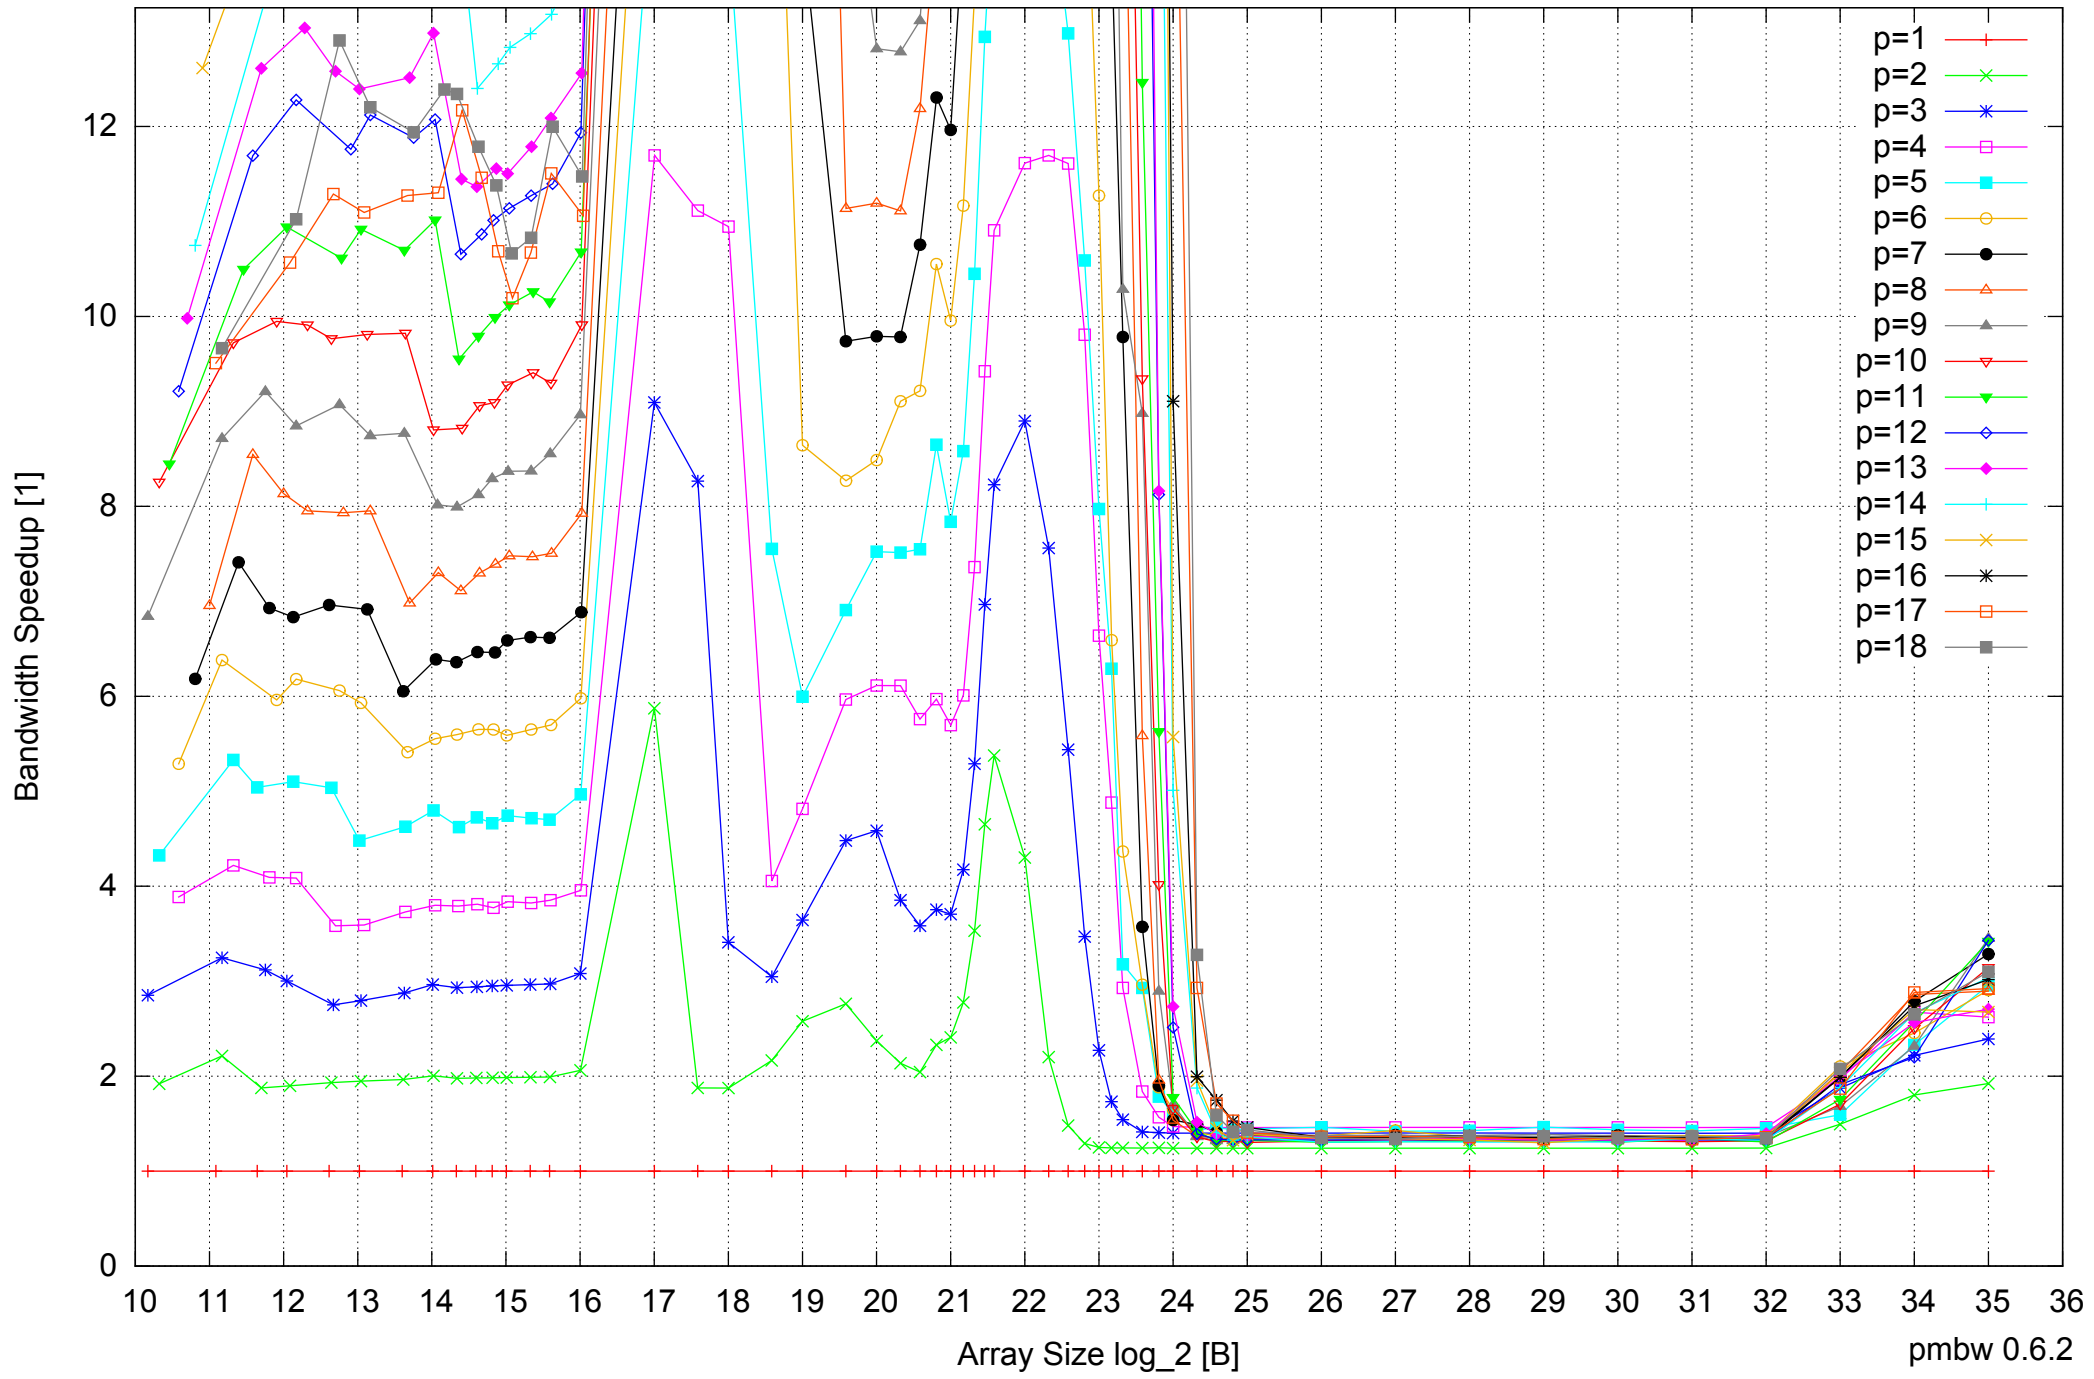

AMD Opteron 8350 64GB - Parallel Memory Bandwidth - ScanWrite64PtrUnrollLoop

AMD Opteron 8350 64GB - Parallel Memory Access Time - ScanWrite64PtrUnrollLoop

AMD Opteron 8350 64GB - Speedup of Parallel Memory Bandwidth (enlarged) - ScanWrite64PtrUnrollLoop