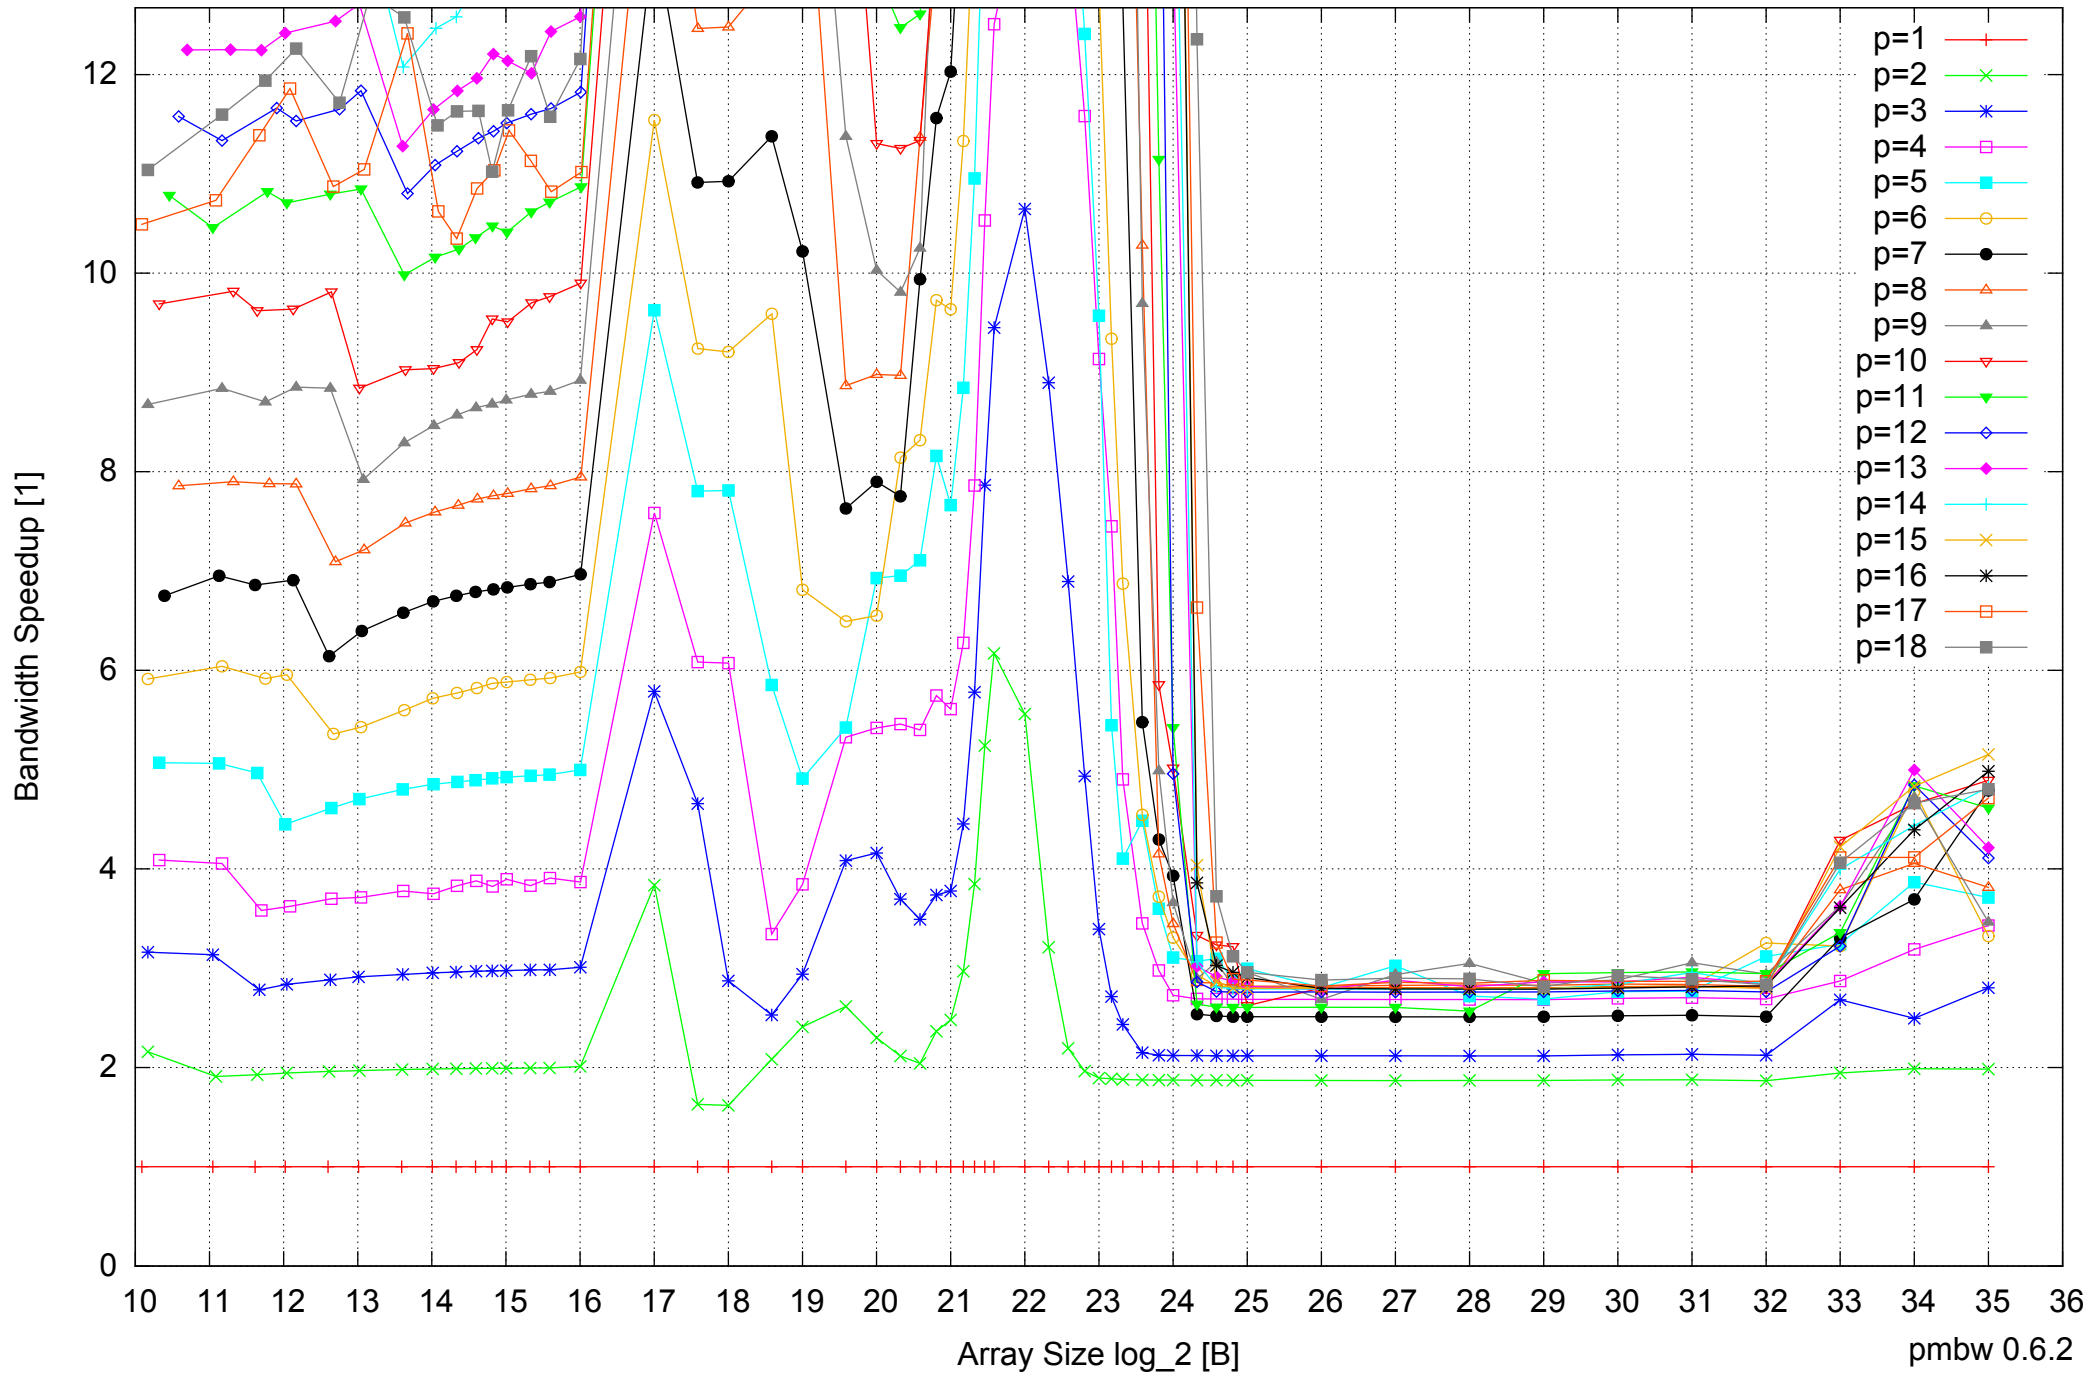

AMD Opteron 8350 64GB - Parallel Memory Bandwidth - PermRead64SimpleLoop

AMD Opteron 8350 64GB - Speedup of Parallel Memory Bandwidth (enlarged) - ScanRead32PtrUnrollLoop