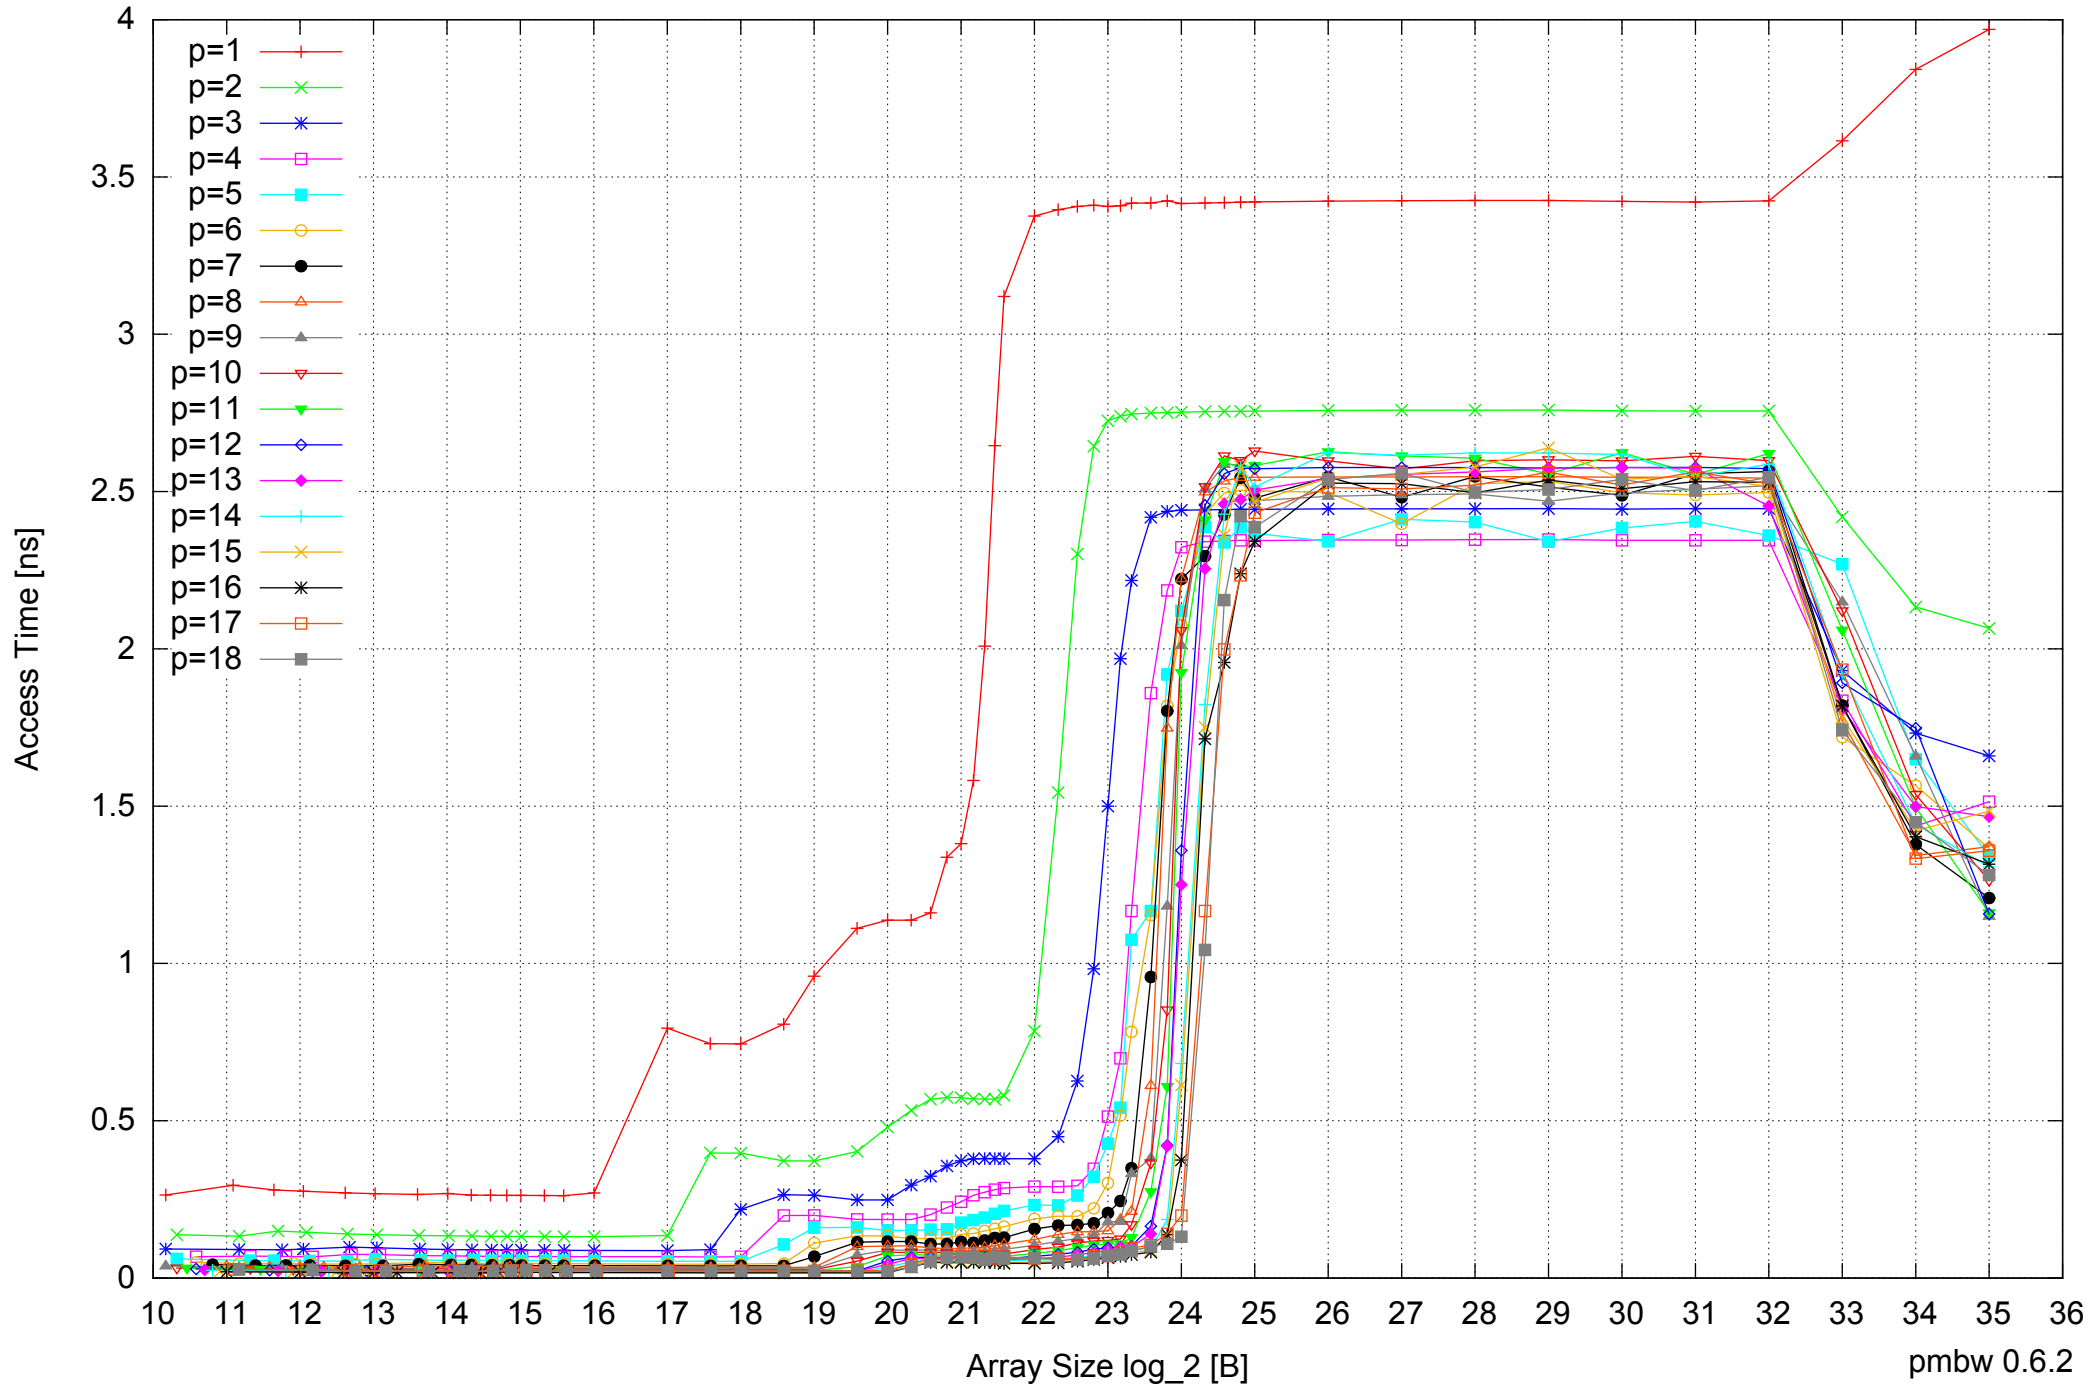

AMD Opteron 8350 64GB - Parallel Memory Access Time - ScanWrite64PtrUnrollLoop