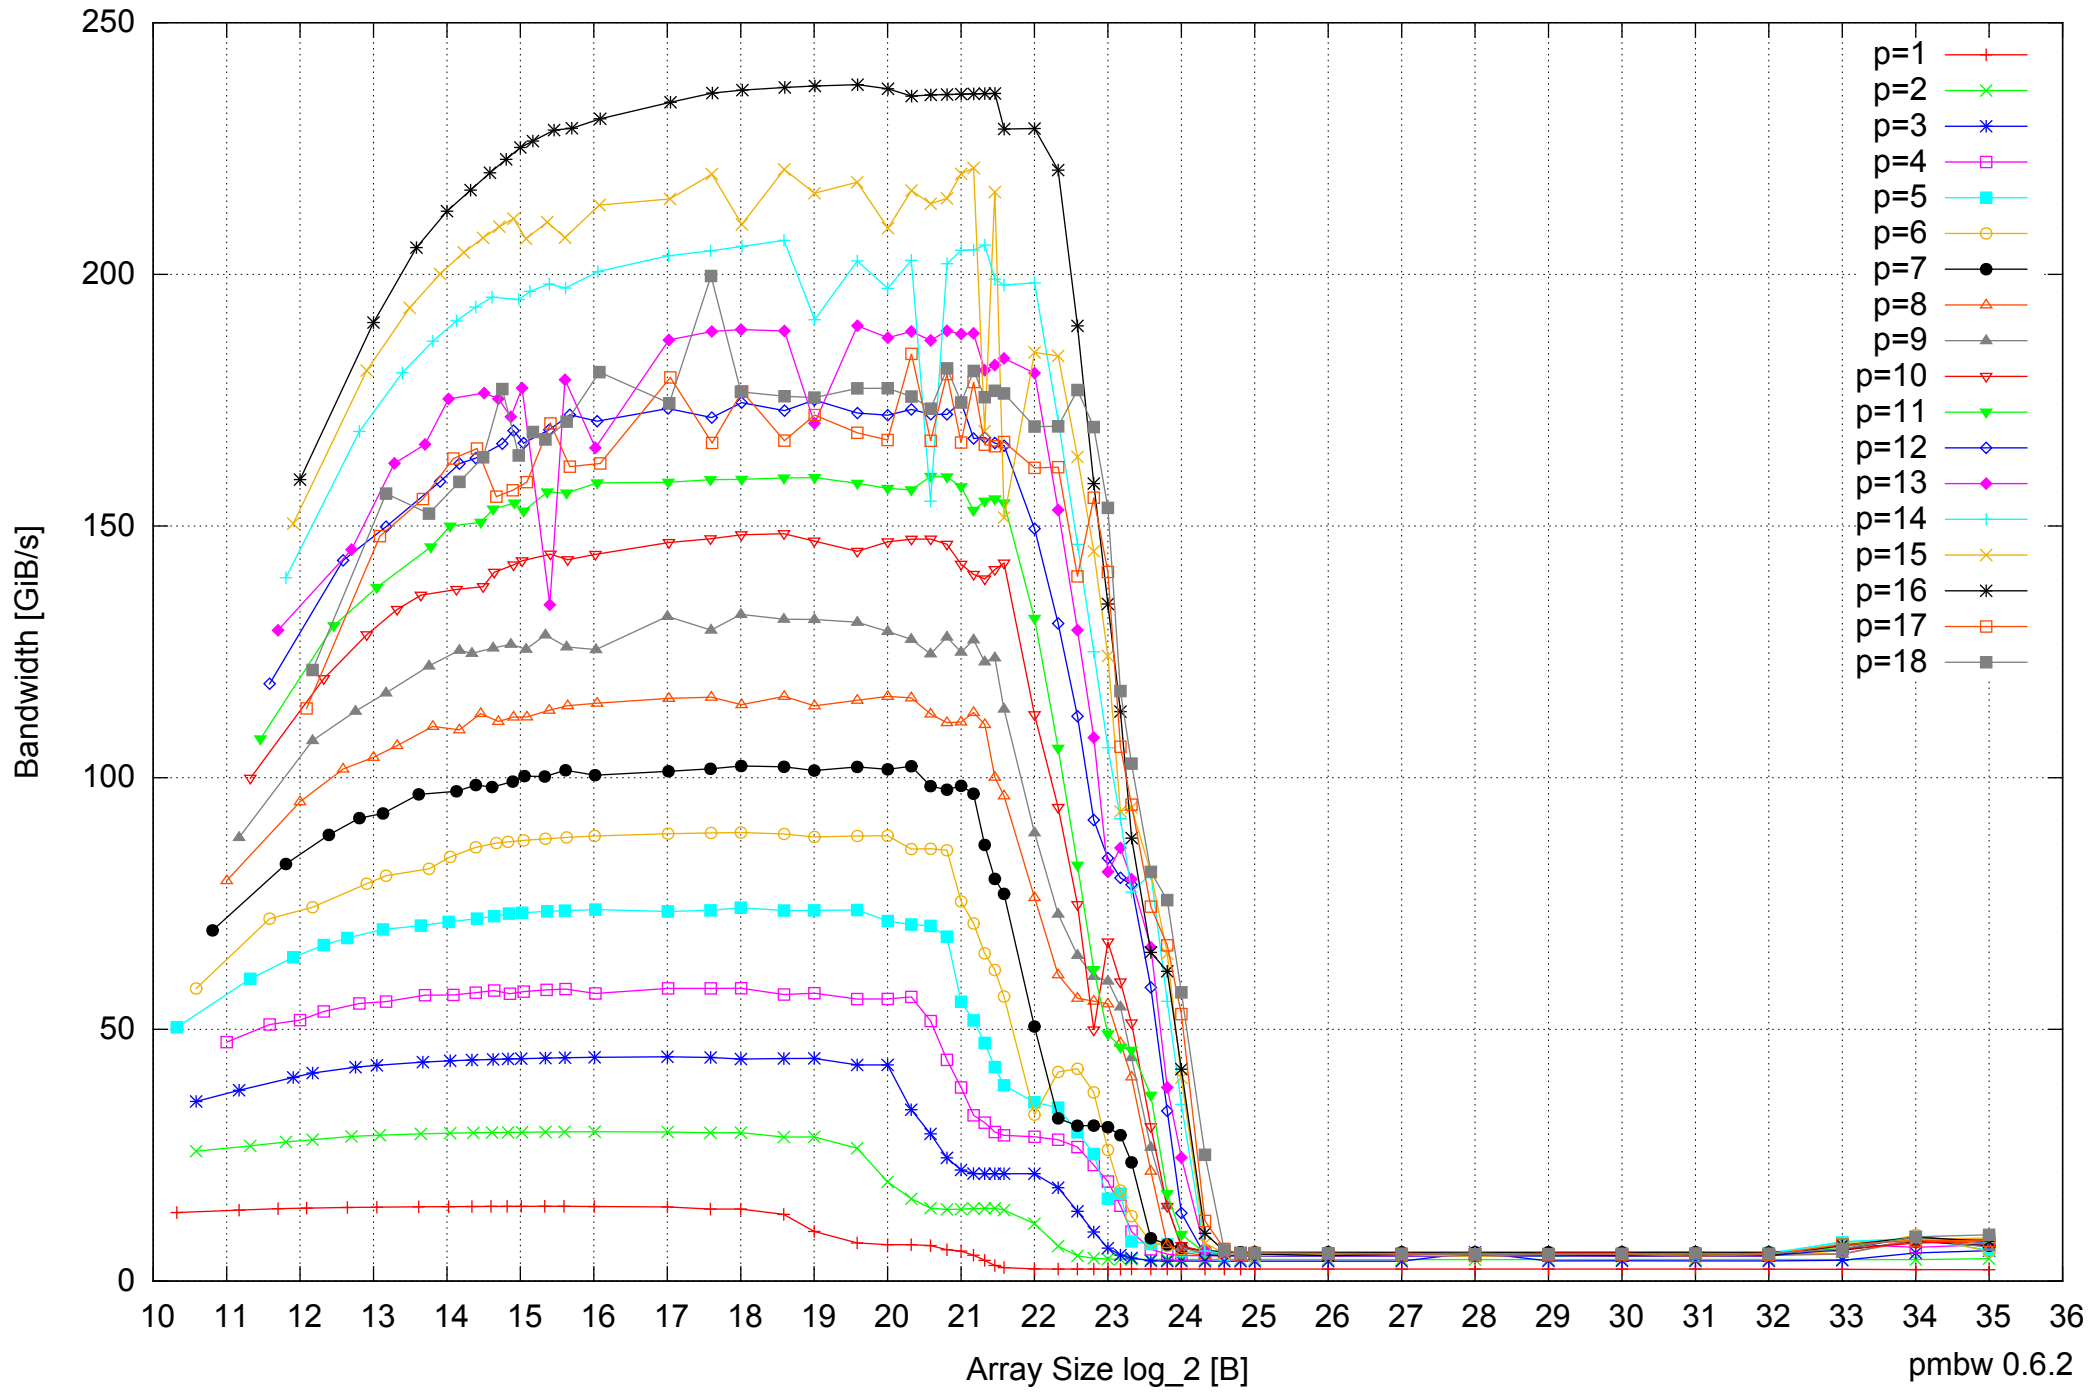

AMD Optron 8350 64GB - One Thread Memory Latency (Access Time)

AMD Opteron 8350 64GB - One Thread Memory Bandwidth (only 64-bit Reads)

AMD Opteron 8350 64GB - Parallel Memory Bandwidth - ScanWrite128PtrSimpleLoop

AMD Opteron 8350 64GB - Parallel Memory Access Time - ScanWrite128PtrSimpleLoop

AMD Opteron 8350 64GB - Speedup of Parallel Memory Bandwidth (enlarged) - ScanWrite128PtrSimpleLoop

AMD Opteron 8350 64GB - Parallel Memory Bandwidth - ScanWrite128PtrUnrollLoop

AMD Opteron 8350 64GB - Speedup of Parallel Memory Bandwidth (enlarged) - ScanWrite128PtrUnrollLoop

AMD Opteron 8350 64GB - Parallel Memory Bandwidth - ScanRead128PtrSimpleLoop

AMD Opteron 8350 64GB - Speedup of Parallel Memory Bandwidth (enlarged) - ScanRead128PtrSimpleLoop