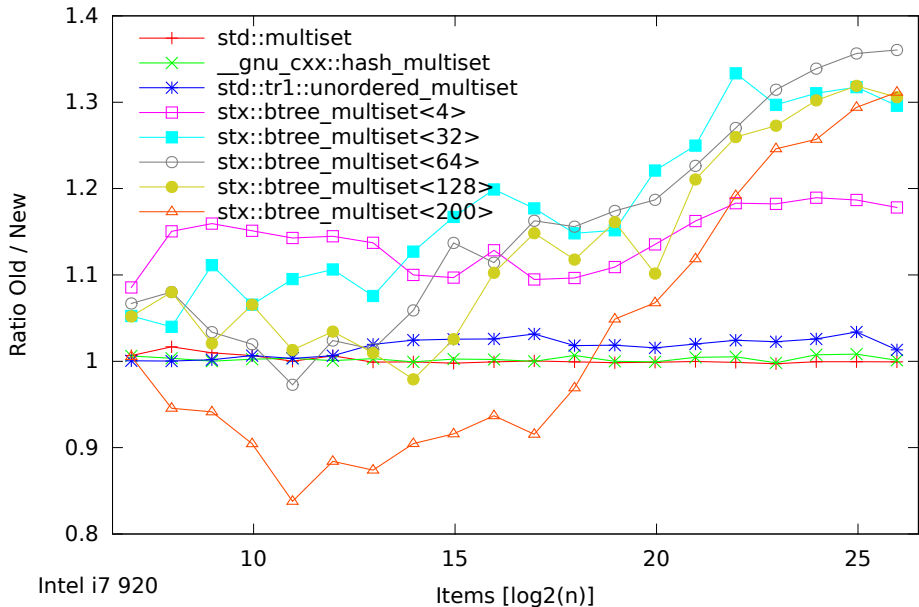

Speed Test - Ratio 0.8.6 / 0.9 - Sets Insert/Find/Erased (125-65536000 Items)

Speed Test - Ratio 0.9 / 0.8.6 - Sets Insert/Find/Erased (125-65536000 Items)

Speed Test Multiset - Normalized Time - Find Only (125-65536000 Items)

Speed Test Multiset - Normalized Time - Find Only (125-65536000 Items)

Speed Test - Ratio 0.8.6 / 0.9 - Sets Find Only (125-65536000 Items)

Speed Test - Ratio 0.9 / 0.8.6 - Sets Find Only (125-65536000 Items)