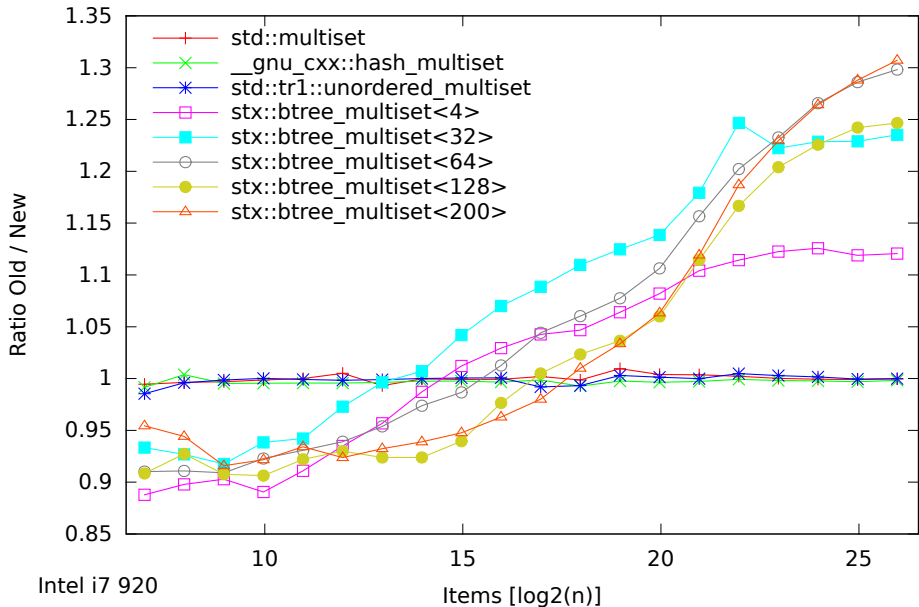

Speed Test Multimap - Normalized Time - Find Only (125-65536000 Items)

Speed Test - Ratio 0.8.6 / 0.9 - Maps Find Only (125-65536000 Items)

Speed Test - Ratio 0.9 / 0.8.6 - Maps Find Only (125-65536000 Items)

Speed Test Multiset - Normalized Time - Insertion Only (125-65536000 Items)

Speed Test Multiset - Normalized Time - Insertion Only (125-65536000 Items)

Speed Test - Ratio 0.8.6 / 0.9 - Sets Insertion Only (125-65536000 Items)