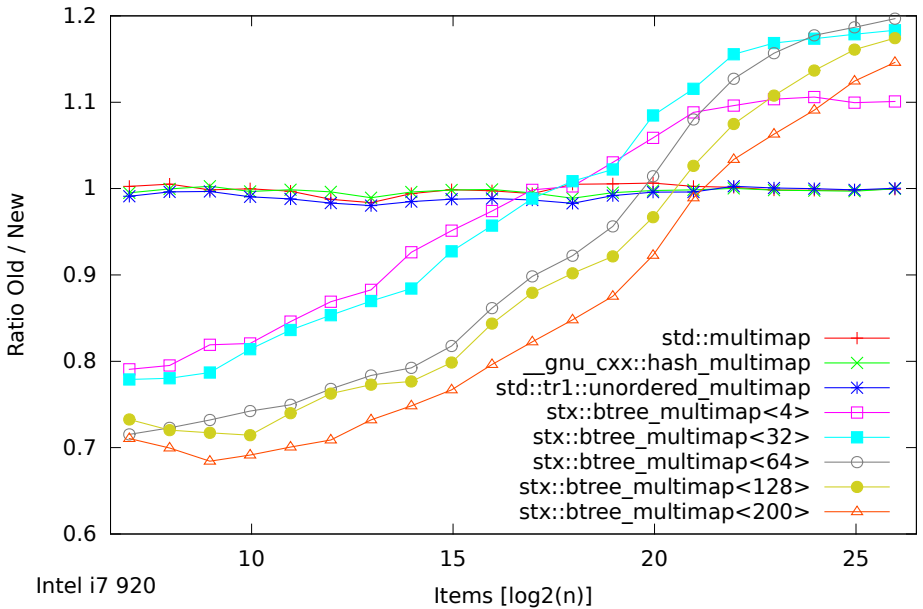

Speed Test Multimap - Normalized Time - Insertion Only (125-65536000 Items)

Speed Test Multimap - Normalized Time - Insertion Only (125-65536000 Items)

Speed Test - Ratio 0.8.6 / 0.9 - Maps Insertion Only (125-65536000 Items)

Speed Test - Ratio 0.9 / 0.8.6 - Maps Insertion Only (125-65536000 Items)

Speed Test Multimap - Normalized Time - Insert/Find/Erased (125-65536000 Items)

Speed Test Multimap - Normalized Time - Insert/Find/Eraser (125-65536000 Items)

Speed Test - Ratio 0.8.6 / 0.9 - Maps Insert/Find/Erased (125-65536000 Items)

Speed Test - Ratio 0.9 / 0.8.6 - Maps Insert/Find/Erased (125-65536000 Items)

Speed Test Multimap - Normalized Time - Find Only (125-65536000 Items)

Speed Test Multiset - Normalized Time - Insertion Only (125-65536000 Items)

Speed Test Multiset - Normalized Time - Insertion Only (125-65536000 Items)

Speed Test - Ratio 0.8.6 / 0.9 - Sets Insertion Only (125-65536000 Items)