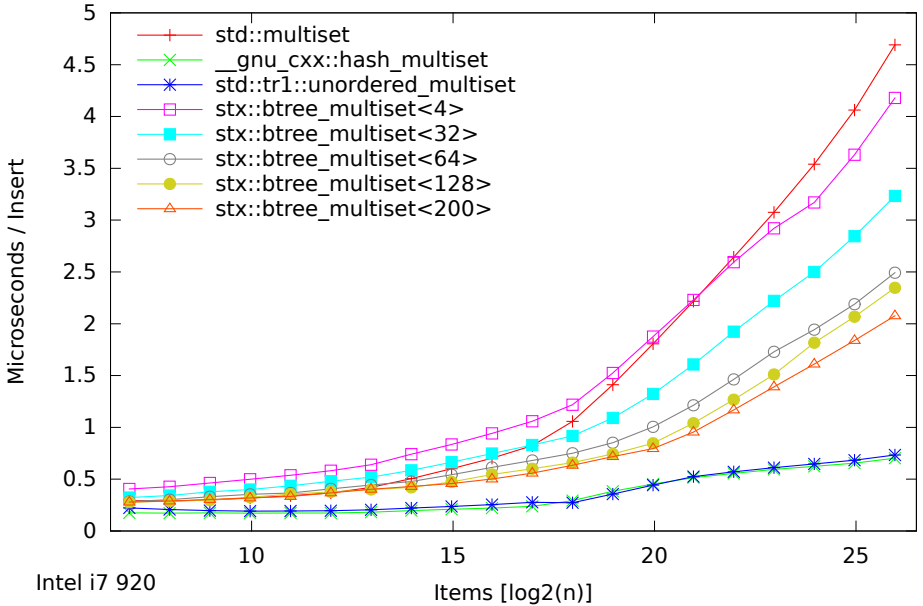

Speed Test Multiset - Normalized Time - Insertion Only (125-65536000 Items)

Speed Test Multiset - Normalized Time - Insertion Only (125-65536000 Items)

Speed Test - Ratio 0.8.6 / 0.9 - Sets Insertion Only (125-65536000 Items)

Speed Test - Ratio 0.9 / 0.8.6 - Sets Insertion Only (125-65536000 Items)

Speed Test Multiset - Normalized Time - Insert/Find/Erace (125-65536000 Items)

Speed Test Multiset - Normalized Time - Insert/Find/Erased (125-65536000 Items)