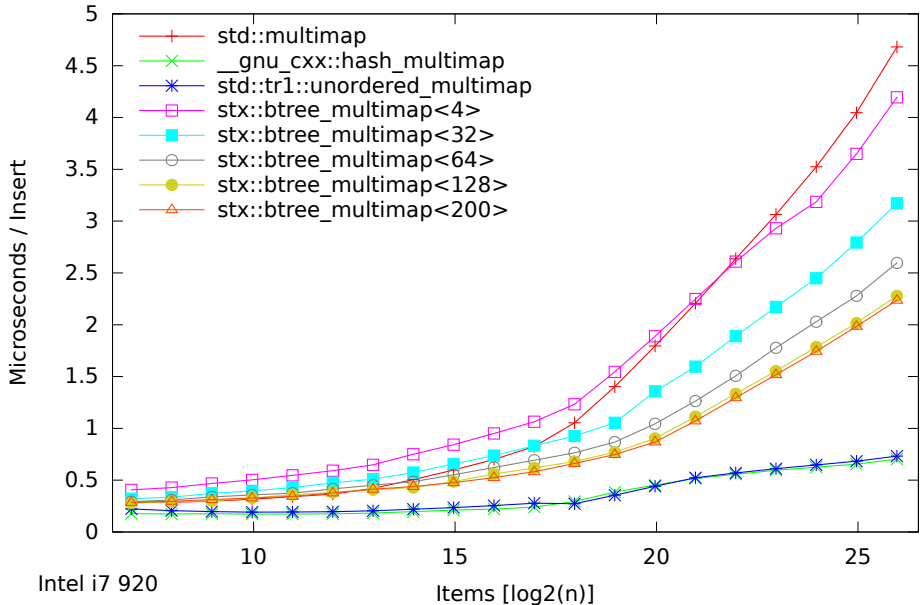

Speed Test Multimap - Normalized Time - Insertion Only (125-65536000 Items)

Speed Test Multimap - Normalized Time - Insertion Only (125-65536000 Items)

Speed Test - Ratio 0.8.6 / 0.9 - Maps Insertion Only (125-65536000 Items)

Speed Test - Ratio 0.9 / 0.8.6 - Maps Insertion Only (125-65536000 Items)

Speed Test Multimap - Normalized Time - Insert/Find/Erased (125-65536000 Items)

Speed Test Multimap - Normalized Time - Insert/Find/Eraser (125-65536000 Items)

Speed Test - Ratio 0.8.6 / 0.9 - Maps Insert/Find/Erased (125-65536000 Items)

Speed Test - Ratio 0.9 / 0.8.6 - Maps Insert/Find/Erased (125-65536000 Items)

Speed Test Multimap - Normalized Time - Find Only (125-65536000 Items)

Speed Test Multiset - Normalized Time - Insertion Only (125-65536000 Items)

Speed Test Multiset - Normalized Time - Insertion Only (125-65536000 Items)

Speed Test - Ratio 0.8.6 / 0.9 - Sets Insertion Only (125-65536000 Items)