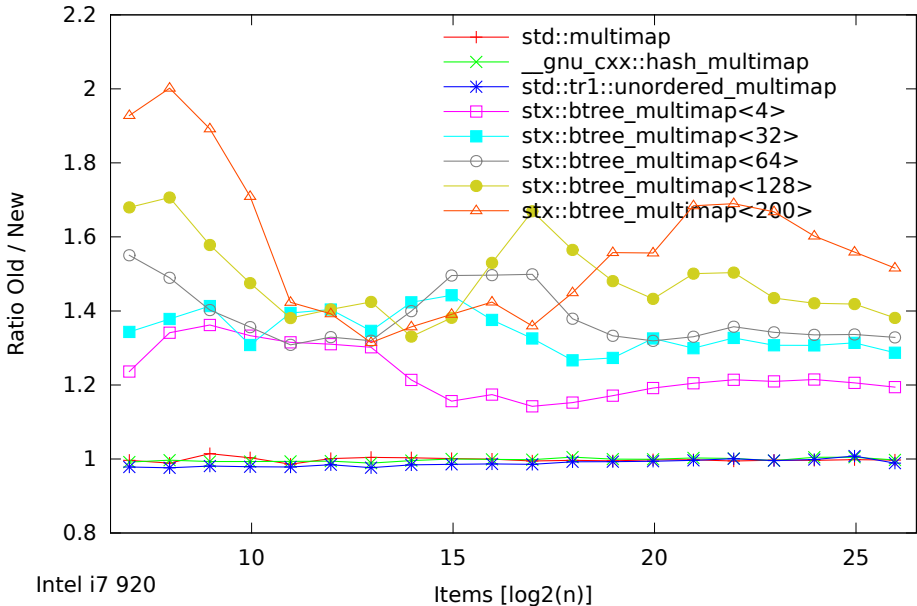

Speed Test - Ratio 0.9 / 0.8.6 - Maps Insertion Only (125-65536000 Items)

Speed Test Multimap - Normalized Time - Insert/Find/Erased (125-65536000 Items)

Speed Test Multimap - Normalized Time - Insert/Find/Eraser (125-65536000 Items)

Speed Test - Ratio 0.8.6 / 0.9 - Maps Insert/Find/Erased (125-65536000 Items)

Speed Test - Ratio 0.9 / 0.8.6 - Maps Insert/Find/Erased (125-65536000 Items)

Speed Test Multimap - Normalized Time - Find Only (125-65536000 Items)

Speed Test Multimap - Normalized Time - Find Only (125-65536000 Items)

Speed Test - Ratio 0.8.6 / 0.9 - Maps Find Only (125-65536000 Items)

Speed Test - Ratio 0.9 / 0.8.6 - Maps Find Only (125-65536000 Items)

Speed Test Multiset - Normalized Time - Insertion Only (125-65536000 Items)

Speed Test Multiset - Normalized Time - Insertion Only (125-65536000 Items)

Speed Test - Ratio 0.8.6 / 0.9 - Sets Insertion Only (125-65536000 Items)