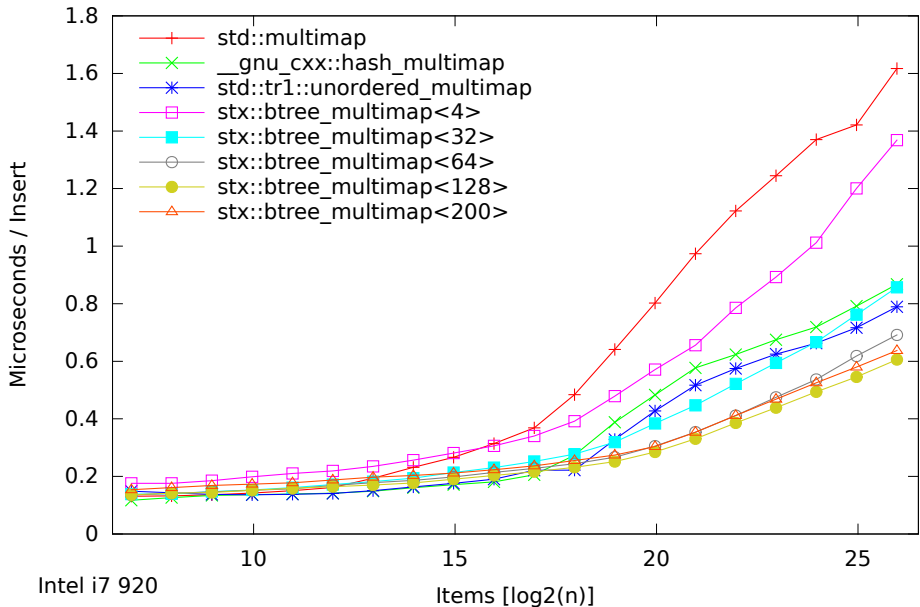

Speed Test Multimap - Normalized Time - Insertion Only (125-65536000 Items)

Speed Test Multimap - Normalized Time - Insertion Only (125-65536000 Items)

Speed Test - Ratio 0.8.6 / 0.9 - Maps Insertion Only (125-65536000 Items)

Speed Test - Ratio 0.9 / 0.8.6 - Maps Insertion Only (125-65536000 Items)

Speed Test Multimap - Normalized Time - Insert/Find/Erased (125-65536000 Items)

Speed Test Multimap - Normalized Time - Insert/Find/Eraser (125-65536000 Items)

Speed Test - Ratio 0.8.6 / 0.9 - Maps Insert/Find/Erased (125-65536000 Items)

Speed Test - Ratio 0.9 / 0.8.6 - Maps Insert/Find/Erased (125-65536000 Items)

Speed Test Multimap - Normalized Time - Find Only (125-65536000 Items)

Speed Test Multiset - Normalized Time - Insertion Only (125-65536000 Items)

Speed Test Multiset - Normalized Time - Insertion Only (125-65536000 Items)

Speed Test - Ratio 0.8.6 / 0.9 - Sets Insertion Only (125-65536000 Items)