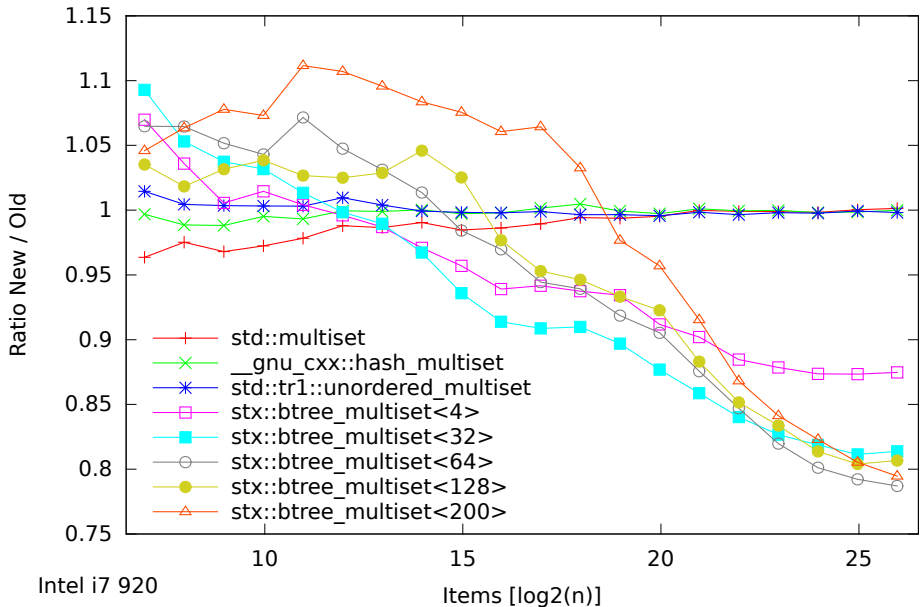

Speed Test Multiset - Normalized Time - Insertion Only (125-65536000 Items)

Speed Test Multiset - Normalized Time - Insertion Only (125-65536000 Items)

Speed Test - Ratio 0.8.6 / 0.9 - Sets Insertion Only (125-65536000 Items)

Speed Test - Ratio 0.9 / 0.8.6 - Sets Insertion Only (125-65536000 Items)

Speed Test Multiset - Normalized Time - Insert/Find/Erace (125-65536000 Items)

Speed Test Multiset - Normalized Time - Insert/Find/Erased (125-65536000 Items)

Speed Test - Ratio 0.8.6 / 0.9 - Sets Insert/Find/Erased (125-65536000 Items)

Speed Test - Ratio 0.9 / 0.8.6 - Sets Insert/Find/Erased (125-65536000 Items)

Speed Test Multiset - Normalized Time - Find Only (125-65536000 Items)