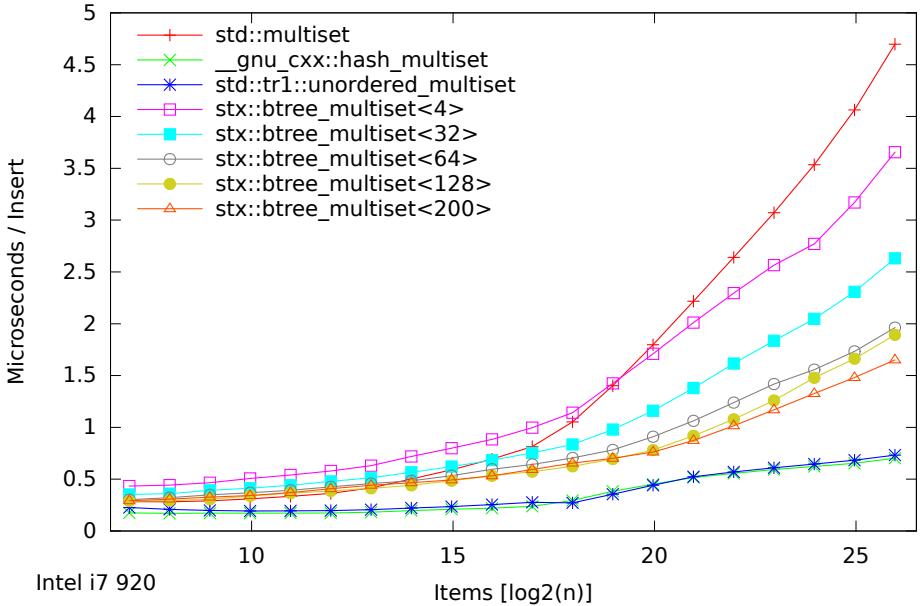

Speed Test Multiset - Normalized Time - Insertion Only (125-65536000 Items)

Speed Test Multiset - Normalized Time - Insertion Only (125-65536000 Items)

Speed Test - Ratio 0.8.6 / 0.9 - Sets Insertion Only (125-65536000 Items)

Speed Test - Ratio 0.9 / 0.8.6 - Sets Insertion Only (125-65536000 Items)

Speed Test Multiset - Normalized Time - Insert/Find/Erace (125-65536000 Items)

Speed Test Multiset - Normalized Time - Insert/Find/Erased (125-65536000 Items)

Speed Test - Ratio 0.8.6 / 0.9 - Sets Insert/Find/Erased (125-65536000 Items)

Speed Test - Ratio 0.9 / 0.8.6 - Sets Insert/Find/Erased (125-65536000 Items)

Speed Test Multiset - Normalized Time - Find Only (125-65536000 Items)