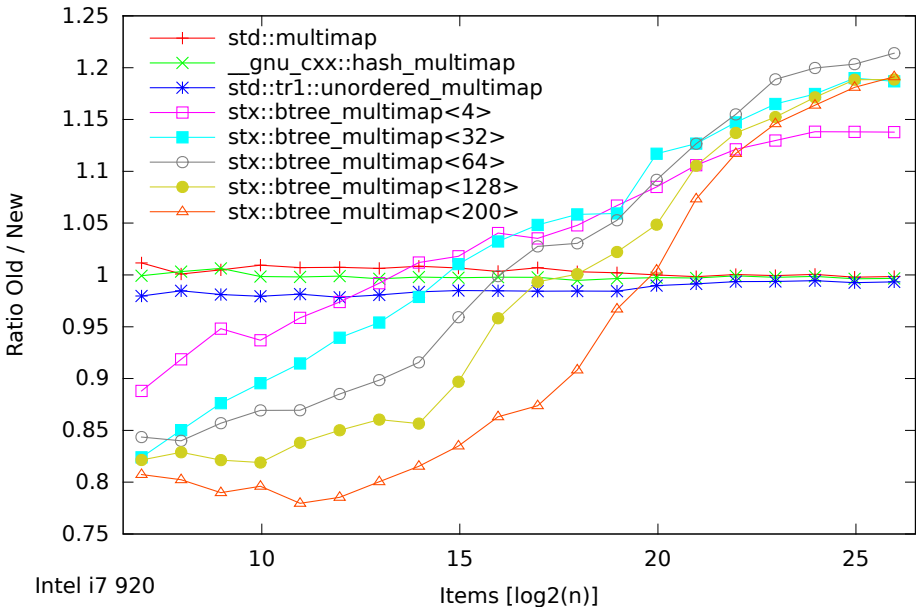

Speed Test Multimap - Normalized Time - Insertion Only (125-65536000 Items)

Speed Test Multimap - Normalized Time - Insertion Only (125-65536000 Items)

Speed Test - Ratio 0.8.6 / 0.9 - Maps Insertion Only (125-65536000 Items)

Speed Test - Ratio 0.9 / 0.8.6 - Maps Insertion Only (125-65536000 Items)

Speed Test Multimap - Normalized Time - Insert/Find/Erased (125-65536000 Items)

Speed Test Multimap - Normalized Time - Insert/Find/Eraser (125-65536000 Items)

Speed Test - Ratio 0.8.6 / 0.9 - Maps Insert/Find/Erased (125-65536000 Items)

Speed Test - Ratio 0.9 / 0.8.6 - Maps Insert/Find/Erased (125-65536000 Items)

Speed Test Multimap - Normalized Time - Find Only (125-65536000 Items)

Speed Test Multimap - Normalized Time - Find Only (125-65536000 Items)

Speed Test - Ratio 0.8.6 / 0.9 - Maps Find Only (125-65536000 Items)

Speed Test - Ratio 0.9 / 0.8.6 - Maps Find Only (125-65536000 Items)