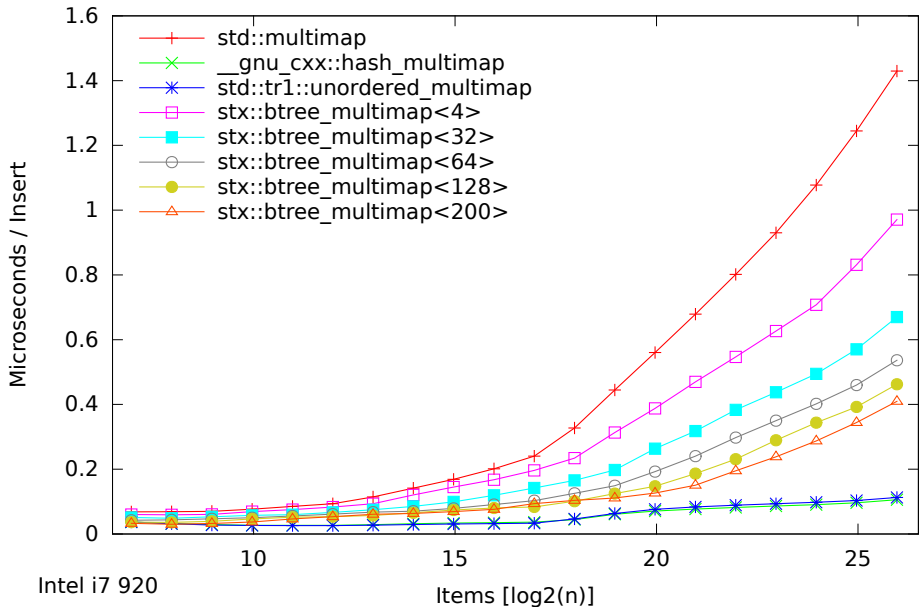

Speed Test - Ratio 0.9 / 0.8.6 - Maps Insertion Only (125-65536000 Items)

Speed Test Multimap - Normalized Time - Insert/Find/Erased (125-65536000 Items)

Speed Test Multimap - Normalized Time - Insert/Find/Eraser (125-65536000 Items)

Speed Test - Ratio 0.8.6 / 0.9 - Maps Insert/Find/Erased (125-65536000 Items)

Speed Test - Ratio 0.9 / 0.8.6 - Maps Insert/Find/Erased (125-65536000 Items)

Speed Test Multimap - Normalized Time - Find Only (125-65536000 Items)

Speed Test Multimap - Normalized Time - Find Only (125-65536000 Items)

Speed Test - Ratio 0.8.6 / 0.9 - Maps Find Only (125-65536000 Items)

Speed Test - Ratio 0.9 / 0.8.6 - Maps Find Only (125-65536000 Items)

Speed Test Multiset - Normalized Time - Insertion Only (125-65536000 Items)

Speed Test Multiset - Normalized Time - Insertion Only (125-65536000 Items)

Speed Test - Ratio 0.8.6 / 0.9 - Sets Insertion Only (125-65536000 Items)