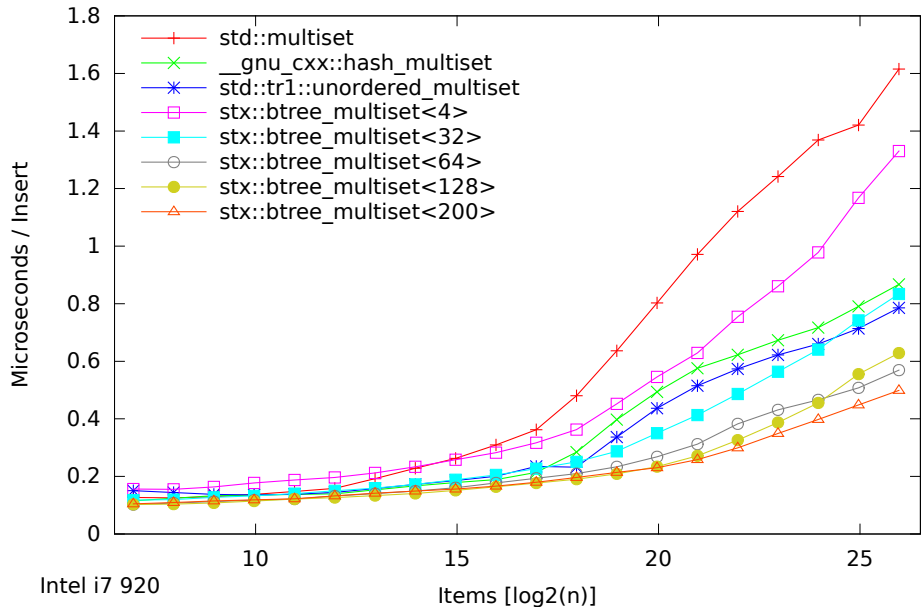

Speed Test Multimap - Normalized Time - Find Only (125-65536000 Items)

Speed Test - Ratio 0.8.6 / 0.9 - Maps Find Only (125-65536000 Items)

Speed Test - Ratio 0.9 / 0.8.6 - Maps Find Only (125-65536000 Items)

Speed Test Multiset - Normalized Time - Insertion Only (125-65536000 Items)

Speed Test Multiset - Normalized Time - Insertion Only (125-65536000 Items)

Speed Test - Ratio 0.8.6 / 0.9 - Sets Insertion Only (125-65536000 Items)