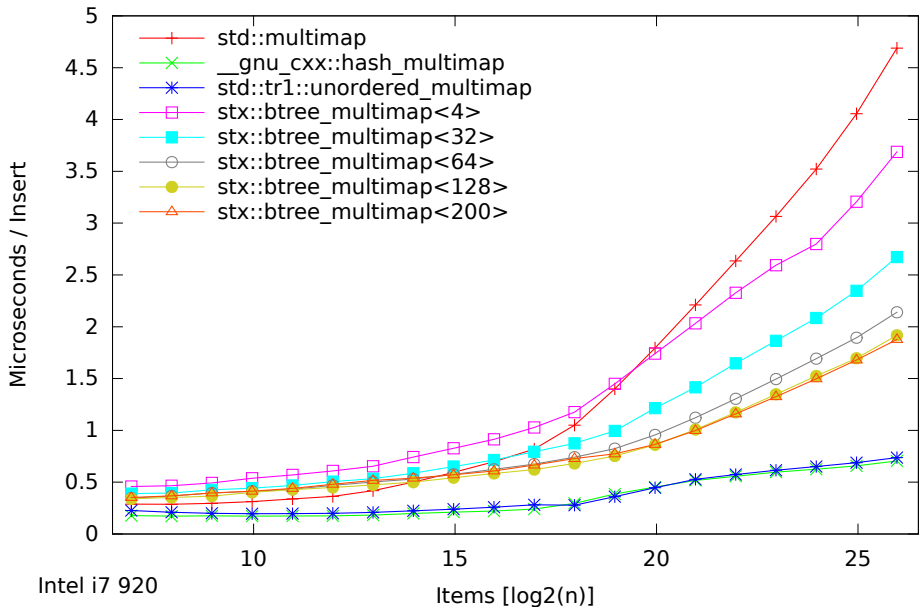

Speed Test Multimap - Normalized Time - Insertion Only (125-65536000 Items)

Speed Test Multimap - Normalized Time - Insertion Only (125-65536000 Items)

Speed Test - Ratio 0.8.6 / 0.9 - Maps Insertion Only (125-65536000 Items)

Speed Test - Ratio 0.9 / 0.8.6 - Maps Insertion Only (125-65536000 Items)

Speed Test Multimap - Normalized Time - Insert/Find/Erased (125-65536000 Items)

Speed Test Multimap - Normalized Time - Insert/Find/Eraser (125-65536000 Items)

Speed Test - Ratio 0.8.6 / 0.9 - Maps Insert/Find/Erased (125-65536000 Items)

Speed Test - Ratio 0.9 / 0.8.6 - Maps Insert/Find/Erased (125-65536000 Items)

Speed Test Multimap - Normalized Time - Find Only (125-65536000 Items)

Speed Test Multiset - Normalized Time - Insertion Only (125-65536000 Items)

Speed Test Multiset - Normalized Time - Insertion Only (125-65536000 Items)

Speed Test - Ratio 0.8.6 / 0.9 - Sets Insertion Only (125-65536000 Items)