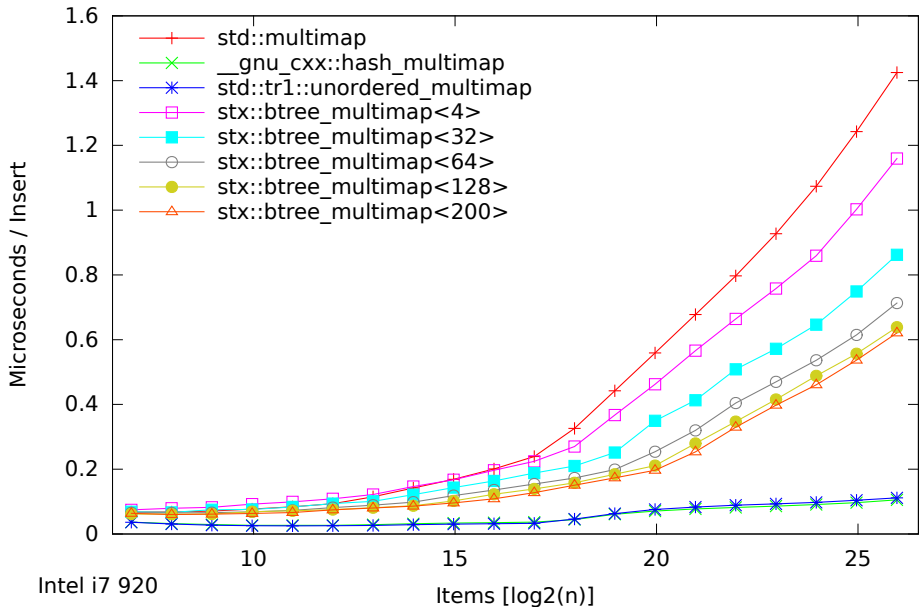

Speed Test - Ratio 0.9 / 0.8.6 - Maps Insertion Only (125-65536000 Items)

Speed Test Multimap - Normalized Time - Insert/Find/Erased (125-65536000 Items)

Speed Test Multimap - Normalized Time - Insert/Find/Eraser (125-65536000 Items)

Speed Test - Ratio 0.8.6 / 0.9 - Maps Insert/Find/Erased (125-65536000 Items)

Speed Test - Ratio 0.9 / 0.8.6 - Maps Insert/Find/Erased (125-65536000 Items)

Speed Test Multimap - Normalized Time - Find Only (125-65536000 Items)

Speed Test Multimap - Normalized Time - Find Only (125-65536000 Items)

Speed Test - Ratio 0.8.6 / 0.9 - Maps Find Only (125-65536000 Items)

Speed Test - Ratio 0.9 / 0.8.6 - Maps Find Only (125-65536000 Items)

Speed Test Multiset - Normalized Time - Insertion Only (125-65536000 Items)

Speed Test Multiset - Normalized Time - Insertion Only (125-65536000 Items)

Speed Test - Ratio 0.8.6 / 0.9 - Sets Insertion Only (125-65536000 Items)