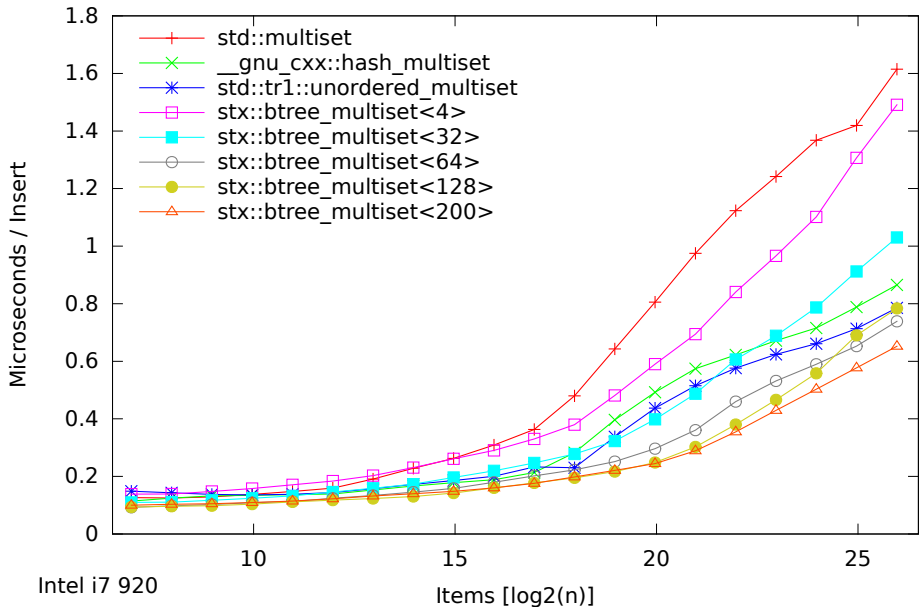

Speed Test Multimap - Normalized Time - Find Only (125-65536000 Items)

Speed Test - Ratio 0.8.6 / 0.9 - Maps Find Only (125-65536000 Items)

Speed Test - Ratio 0.9 / 0.8.6 - Maps Find Only (125-65536000 Items)

Speed Test Multiset - Normalized Time - Insertion Only (125-65536000 Items)

Speed Test Multiset - Normalized Time - Insertion Only (125-65536000 Items)

Speed Test - Ratio 0.8.6 / 0.9 - Sets Insertion Only (125-65536000 Items)