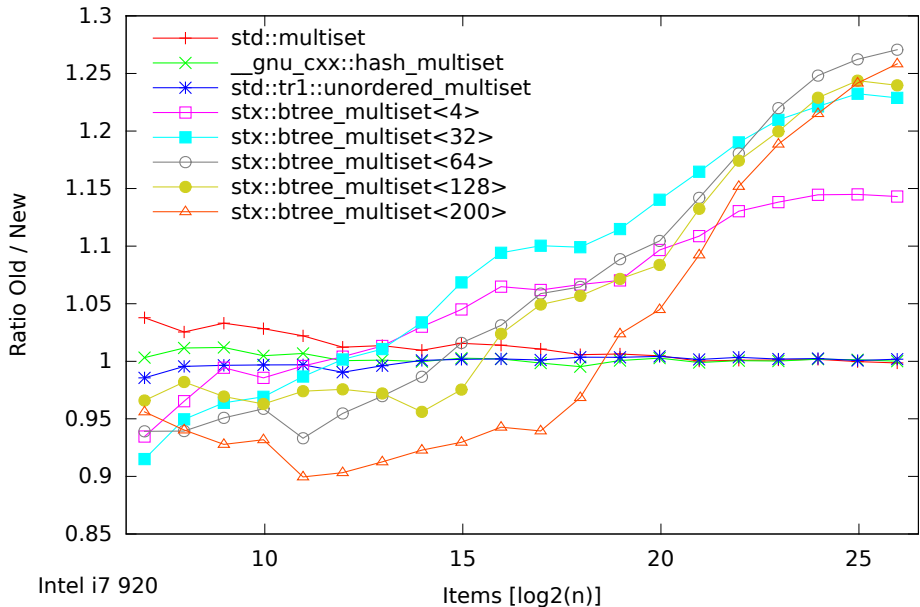

Speed Test Multiset - Normalized Time - Insertion Only (125-65536000 Items)

Speed Test Multiset - Normalized Time - Insertion Only (125-65536000 Items)

Speed Test - Ratio 0.8.6 / 0.9 - Sets Insertion Only (125-65536000 Items)

Speed Test - Ratio 0.9 / 0.8.6 - Sets Insertion Only (125-65536000 Items)

Speed Test Multiset - Normalized Time - Insert/Find/Erace (125-65536000 Items)

Speed Test Multiset - Normalized Time - Insert/Find/Erased (125-65536000 Items)

Speed Test - Ratio 0.8.6 / 0.9 - Sets Insert/Find/Erased (125-65536000 Items)

Speed Test - Ratio 0.9 / 0.8.6 - Sets Insert/Find/Erased (125-65536000 Items)

Speed Test Multiset - Normalized Time - Find Only (125-65536000 Items)