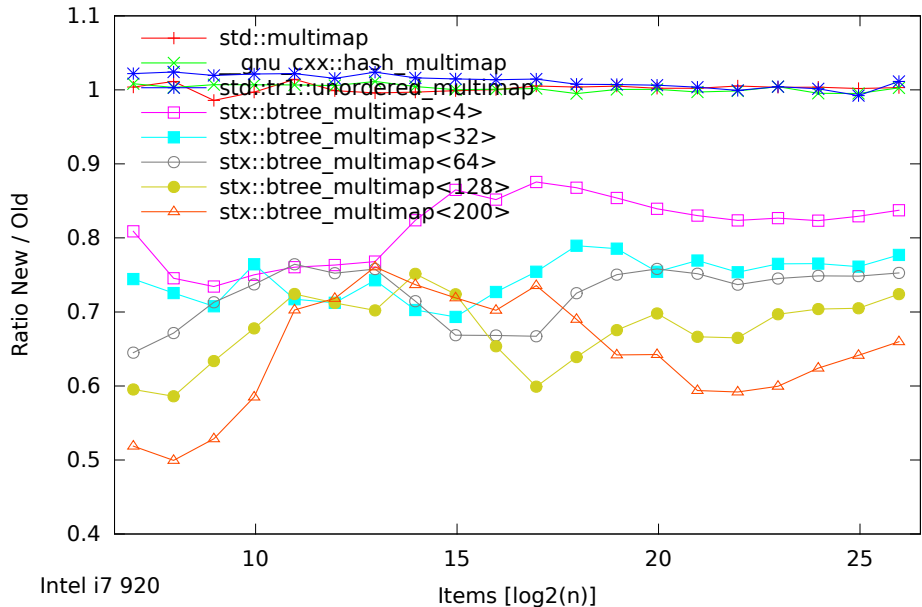

Speed Test - Ratio 0.9 / 0.8.6 - Maps Insertion Only (125-65536000 Items)

Speed Test Multimap - Normalized Time - Insert/Find/Erased (125-65536000 Items)

Speed Test Multimap - Normalized Time - Insert/Find/Eraser (125-65536000 Items)

Speed Test - Ratio 0.8.6 / 0.9 - Maps Insert/Find/Erased (125-65536000 Items)

Speed Test - Ratio 0.9 / 0.8.6 - Maps Insert/Find/Erased (125-65536000 Items)

Speed Test Multimap - Normalized Time - Find Only (125-65536000 Items)

Speed Test Multimap - Normalized Time - Find Only (125-65536000 Items)

Speed Test - Ratio 0.8.6 / 0.9 - Maps Find Only (125-65536000 Items)

Speed Test - Ratio 0.9 / 0.8.6 - Maps Find Only (125-65536000 Items)

Speed Test Multiset - Normalized Time - Insertion Only (125-65536000 Items)

Speed Test Multiset - Normalized Time - Insertion Only (125-65536000 Items)

Speed Test - Ratio 0.8.6 / 0.9 - Sets Insertion Only (125-65536000 Items)