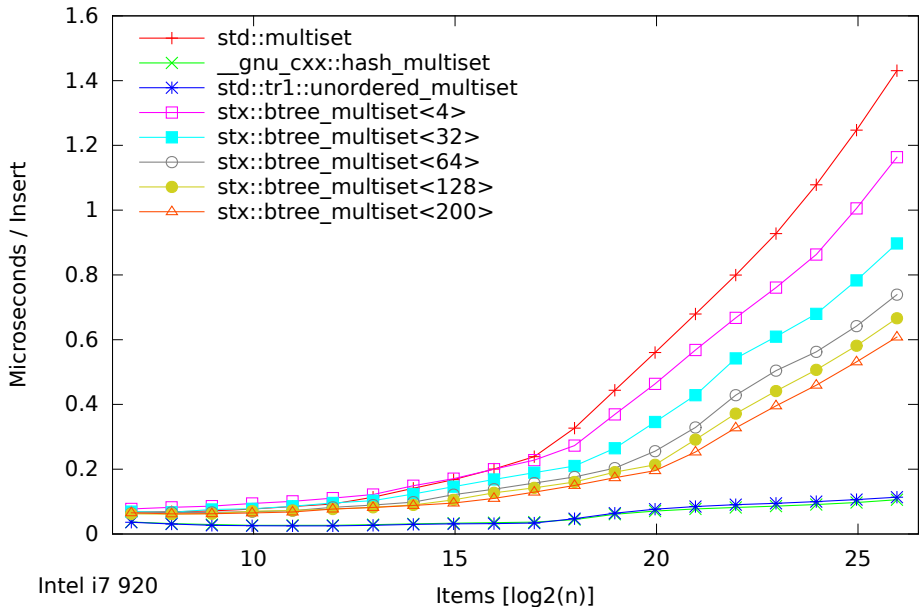

Speed Test Multiset - Normalized Time - Insertion Only (125-65536000 Items)

Speed Test Multiset - Normalized Time - Insertion Only (125-65536000 Items)

Speed Test - Ratio 0.8.6 / 0.9 - Sets Insertion Only (125-65536000 Items)

Speed Test - Ratio 0.9 / 0.8.6 - Sets Insertion Only (125-65536000 Items)

Speed Test Multiset - Normalized Time - Insert/Find/Erace (125-65536000 Items)

Speed Test Multiset - Normalized Time - Insert/Find/Erased (125-65536000 Items)

Speed Test - Ratio 0.8.6 / 0.9 - Sets Insert/Find/Erased (125-65536000 Items)

Speed Test - Ratio 0.9 / 0.8.6 - Sets Insert/Find/Erased (125-65536000 Items)

Speed Test Multiset - Normalized Time - Find Only (125-65536000 Items)