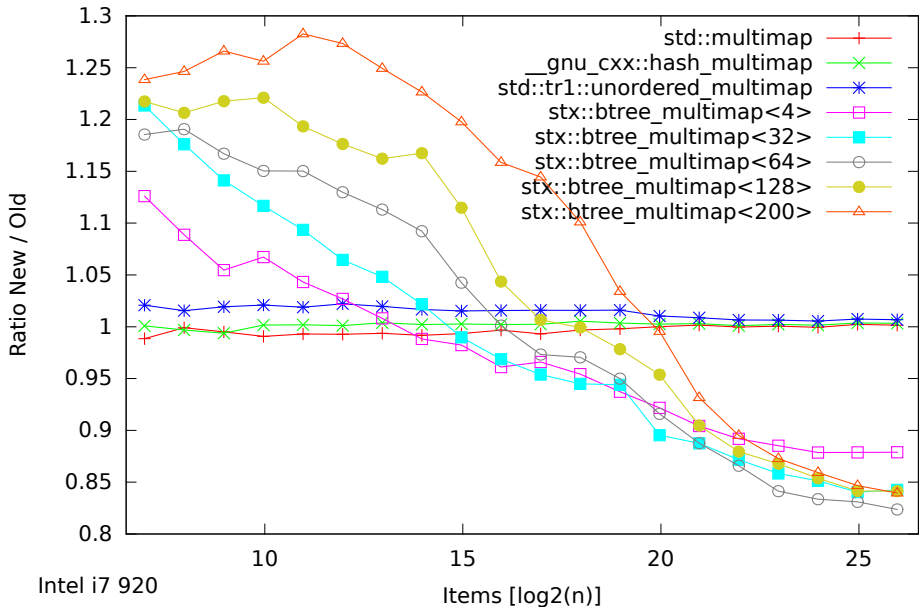

Speed Test Multimap - Normalized Time - Insertion Only (125-65536000 Items)

Speed Test Multimap - Normalized Time - Insertion Only (125-65536000 Items)

Speed Test - Ratio 0.8.6 / 0.9 - Maps Insertion Only (125-65536000 Items)

Speed Test - Ratio 0.9 / 0.8.6 - Maps Insertion Only (125-65536000 Items)

Speed Test Multimap - Normalized Time - Insert/Find/Erased (125-65536000 Items)

Speed Test Multimap - Normalized Time - Insert/Find/Eraser (125-65536000 Items)

Speed Test - Ratio 0.8.6 / 0.9 - Maps Insert/Find/Erased (125-65536000 Items)

Speed Test - Ratio 0.9 / 0.8.6 - Maps Insert/Find/Erased (125-65536000 Items)

Speed Test Multimap - Normalized Time - Find Only (125-65536000 Items)

Speed Test Multiset - Normalized Time - Insertion Only (125-65536000 Items)

Speed Test Multiset - Normalized Time - Insertion Only (125-65536000 Items)

Speed Test - Ratio 0.8.6 / 0.9 - Sets Insertion Only (125-65536000 Items)