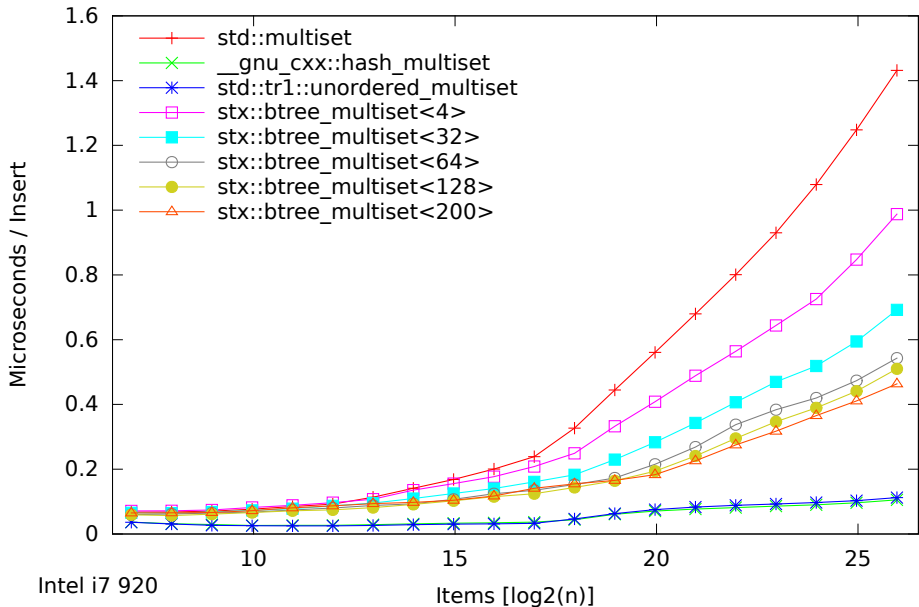

Speed Test - Ratio 0.8.6 / 0.9 - Sets Insert/Find/Erased (125-65536000 Items)

Speed Test - Ratio 0.9 / 0.8.6 - Sets Insert/Find/Erased (125-65536000 Items)

Speed Test Multiset - Normalized Time - Find Only (125-65536000 Items)

Speed Test Multiset - Normalized Time - Find Only (125-65536000 Items)

Speed Test - Ratio 0.8.6 / 0.9 - Sets Find Only (125-65536000 Items)

Speed Test - Ratio 0.9 / 0.8.6 - Sets Find Only (125-65536000 Items)