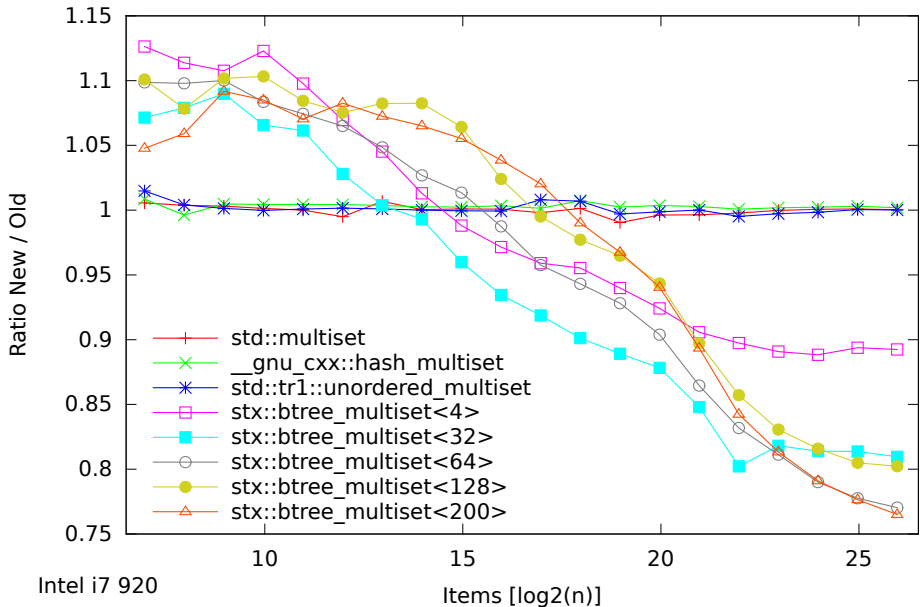

Speed Test Multiset - Normalized Time - Insertion Only (125-65536000 Items)

Speed Test Multiset - Normalized Time - Insertion Only (125-65536000 Items)

Speed Test - Ratio 0.8.6 / 0.9 - Sets Insertion Only (125-65536000 Items)

Speed Test - Ratio 0.9 / 0.8.6 - Sets Insertion Only (125-65536000 Items)

Speed Test Multiset - Normalized Time - Insert/Find/Erace (125-65536000 Items)

Speed Test Multiset - Normalized Time - Insert/Find/Erased (125-65536000 Items)