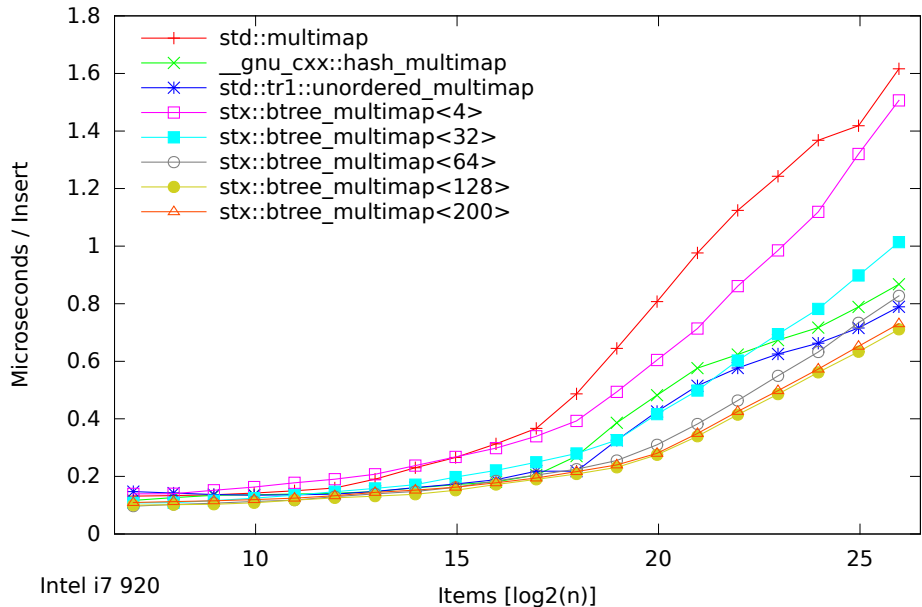

Speed Test Multimap - Normalized Time - Insertion Only (125-65536000 Items)

Speed Test Multimap - Normalized Time - Insertion Only (125-65536000 Items)

Speed Test - Ratio 0.8.6 / 0.9 - Maps Insertion Only (125-65536000 Items)

Speed Test - Ratio 0.9 / 0.8.6 - Maps Insertion Only (125-65536000 Items)

Speed Test Multimap - Normalized Time - Insert/Find/Erased (125-65536000 Items)

Speed Test Multimap - Normalized Time - Insert/Find/Eraser (125-65536000 Items)

Speed Test - Ratio 0.8.6 / 0.9 - Maps Insert/Find/Erased (125-65536000 Items)

Speed Test - Ratio 0.9 / 0.8.6 - Maps Insert/Find/Erased (125-65536000 Items)

Speed Test Multimap - Normalized Time - Find Only (125-65536000 Items)

Speed Test Multimap - Normalized Time - Find Only (125-65536000 Items)

Speed Test - Ratio 0.8.6 / 0.9 - Maps Find Only (125-65536000 Items)

Speed Test - Ratio 0.9 / 0.8.6 - Maps Find Only (125-65536000 Items)