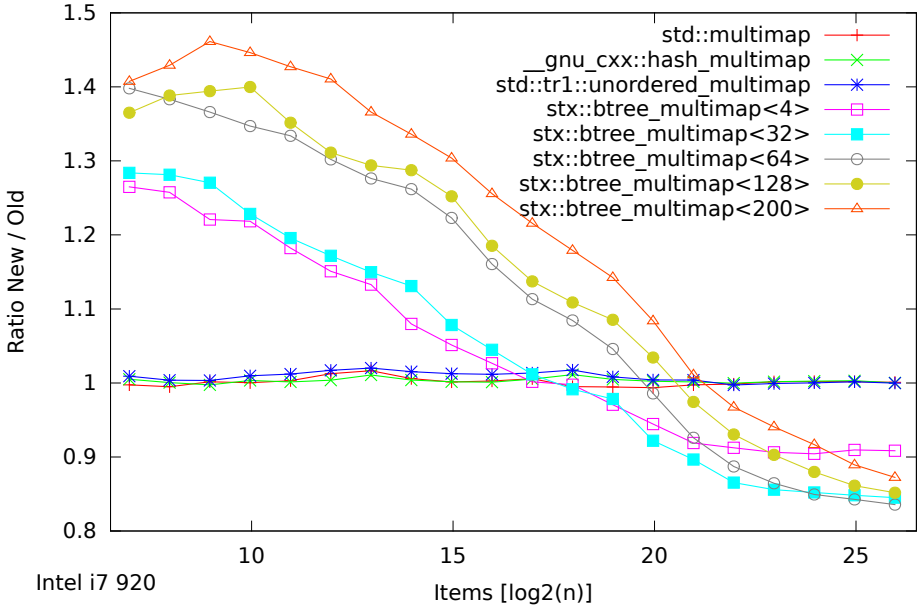

Speed Test Multimap - Normalized Time - Insertion Only (125-65536000 Items)

Speed Test Multimap - Normalized Time - Insertion Only (125-65536000 Items)

Speed Test - Ratio 0.8.6 / 0.9 - Maps Insertion Only (125-65536000 Items)

Speed Test - Ratio 0.9 / 0.8.6 - Maps Insertion Only (125-65536000 Items)

Speed Test Multimap - Normalized Time - Insert/Find/Erased (125-65536000 Items)

Speed Test Multimap - Normalized Time - Insert/Find/Eraser (125-65536000 Items)

Speed Test - Ratio 0.8.6 / 0.9 - Maps Insert/Find/Erased (125-65536000 Items)

Speed Test - Ratio 0.9 / 0.8.6 - Maps Insert/Find/Erased (125-65536000 Items)

Speed Test Multimap - Normalized Time - Find Only (125-65536000 Items)

Speed Test Multiset - Normalized Time - Insertion Only (125-65536000 Items)

Speed Test Multiset - Normalized Time - Insertion Only (125-65536000 Items)

Speed Test - Ratio 0.8.6 / 0.9 - Sets Insertion Only (125-65536000 Items)