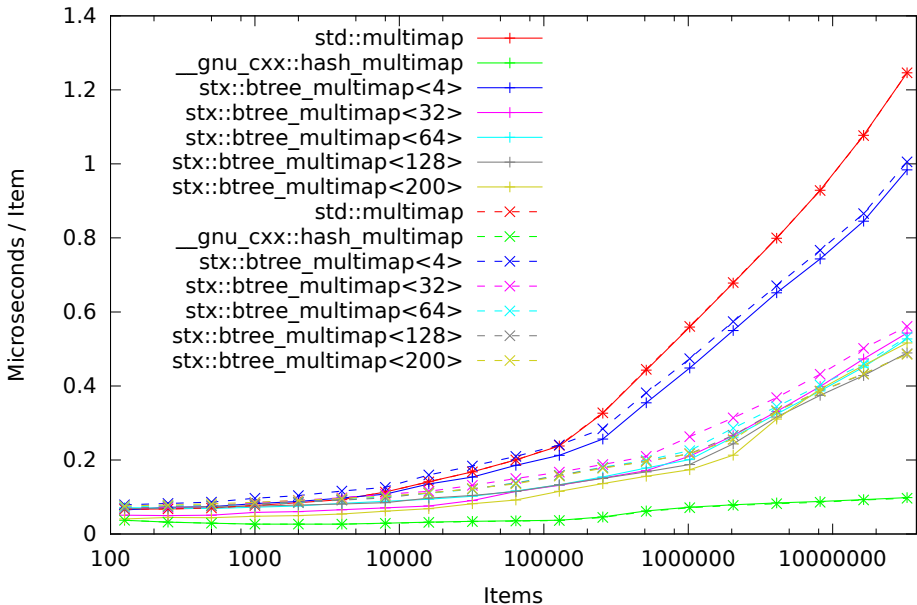

Speed Test Multimap - Normalized Time - Insertion Only (125-32768000 Items)

Speed Test Multimap - Normalized Time - Insert/Find/Eraser (125-32768000 Items)

Speed Test Multimap - Normalized Time - Find Only (125-32768000 Items)

Speed Test Multiset - Normalized Time - Insertion Only (125-32768000 Items)

Speed Test Multiset - Normalized Time - Insert/Find/Erased (125-32768000 Items)