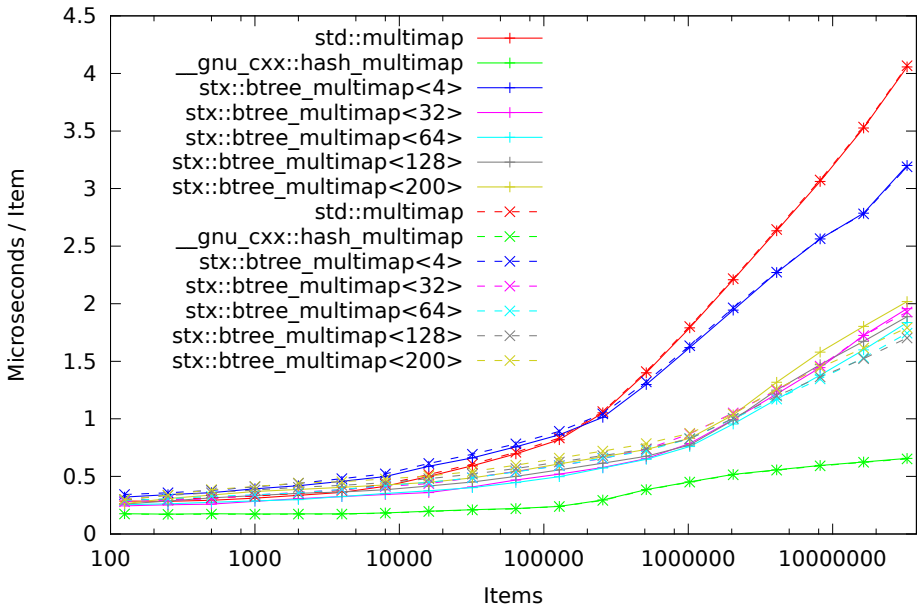

Speed Test Multimap - Normalized Time - Insertion Only (125-32768000 Items)

Speed Test Multimap - Normalized Time - Insert/Find/Eraser (125-32768000 Items)

Speed Test Multimap - Normalized Time - Find Only (125-32768000 Items)

Speed Test Multiset - Normalized Time - Insertion Only (125-32768000 Items)

Speed Test Multiset - Normalized Time - Insert/Find/Erased (125-32768000 Items)