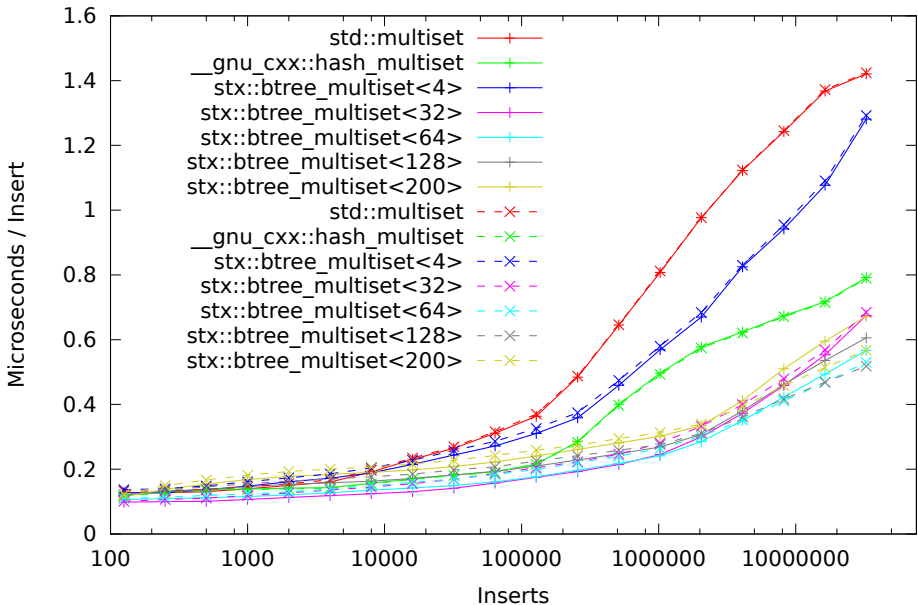

Speed Test Multimap - Normalized Time - Insertion Only (125-32768000 Items)

Speed Test Multimap - Normalized Time - Insert/Find/Eraser (125-32768000 Items)

Speed Test Multimap - Normalized Time - Find Only (125-32768000 Items)

Speed Test Multiset - Normalized Time - Insertion Only (125-32768000 Items)

Speed Test Multiset - Normalized Time - Insert/Find/Erased (125-32768000 Items)