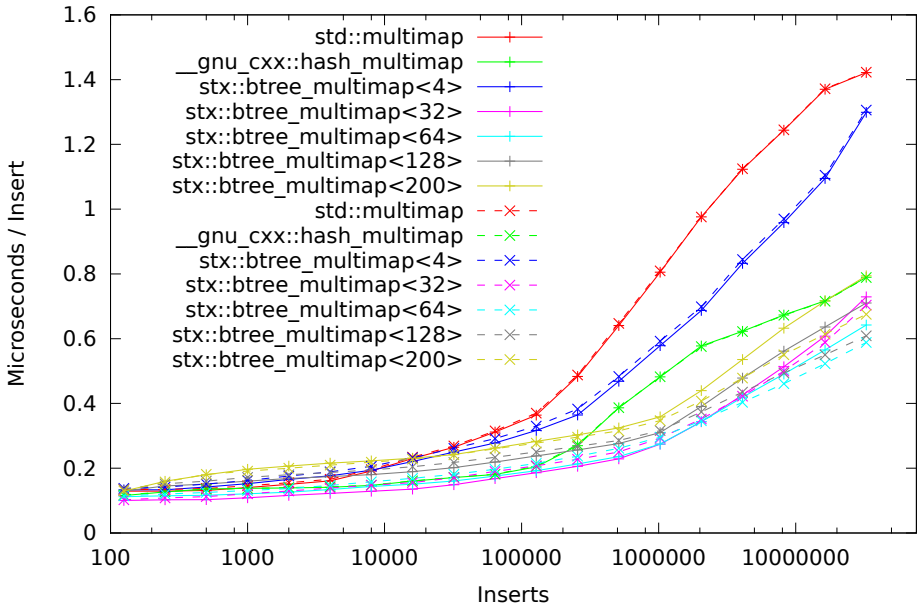

Speed Test Multimap - Normalized Time - Insertion Only (125-32768000 Items)

Speed Test Multimap - Normalized Time - Insert/Find/Eraser (125-32768000 Items)

Speed Test Multimap - Normalized Time - Find Only (125-32768000 Items)

Speed Test Multiset - Normalized Time - Insertion Only (125-32768000 Items)

Speed Test Multiset - Normalized Time - Insert/Find/Erased (125-32768000 Items)