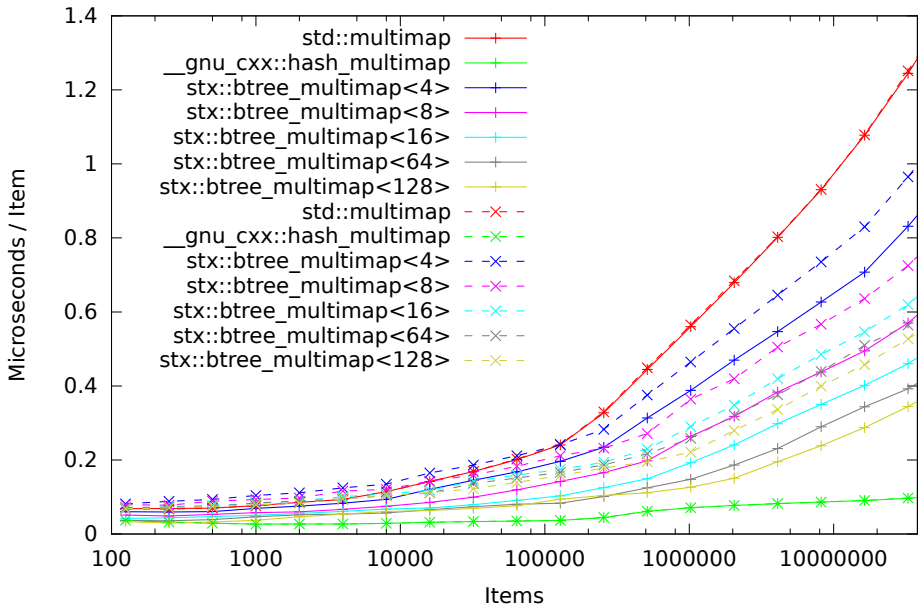

Speed Test Multimaps - Normalized Time - Insert/Find/Eraser (125-65536000 Items)

Speed Test Multimap - Normalized Time - Find Only (125-65536000 Items)

Speed Test Multiset - Normalized Time - Insertion Only (125-65536000 Items)

Speed Test Multiset - Normalized Time - Insert/Find/Erased (125-65536000 Items)

Speed Test Multiset - Normalized Time - Find Only (125-65536000 Items)