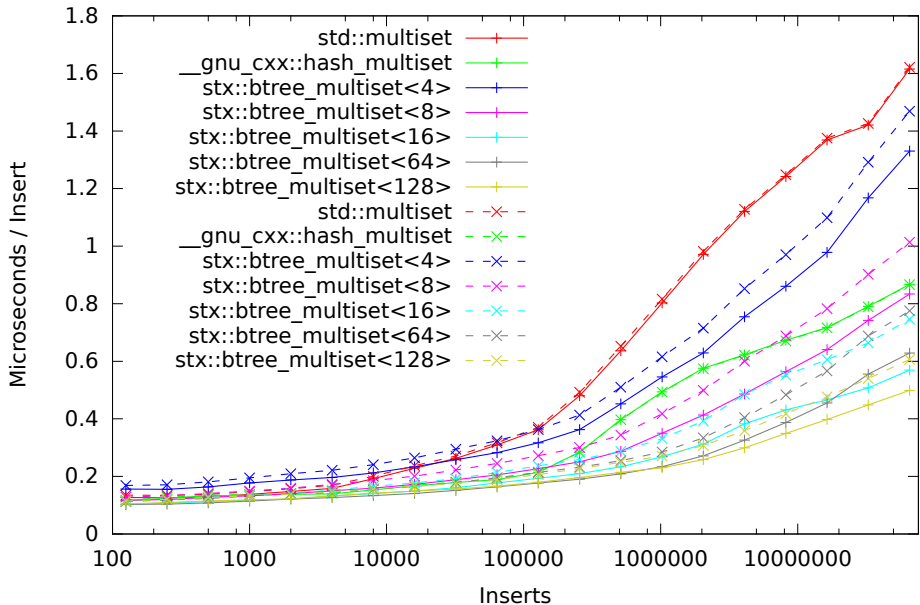

Speed Test Multimaps - Normalized Time - Insert/Find/Eraser (125-65536000 Items)

Speed Test Multimap - Normalized Time - Find Only (125-65536000 Items)

Speed Test Multiset - Normalized Time - Insertion Only (125-65536000 Items)

Speed Test Multiset - Normalized Time - Insert/Find/Erased (125-65536000 Items)

Speed Test Multiset - Normalized Time - Find Only (125-65536000 Items)