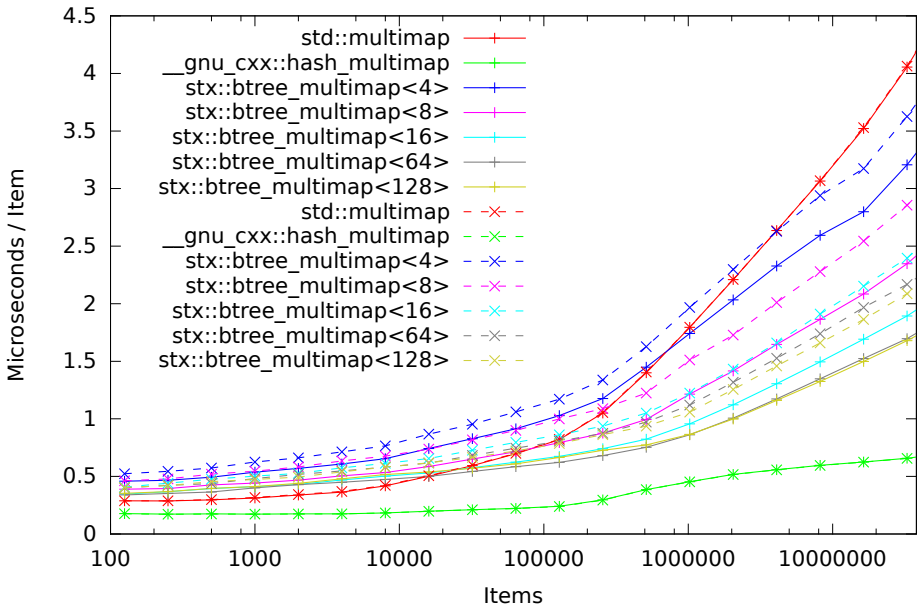

Speed Test Multimaps - Normalized Time - Insert/Find/Eraser (125-65536000 Items)

Speed Test Multimap - Normalized Time - Find Only (125-65536000 Items)

Speed Test Multiset - Normalized Time - Insertion Only (125-65536000 Items)

Speed Test Multiset - Normalized Time - Insert/Find/Erased (125-65536000 Items)

Speed Test Multiset - Normalized Time - Find Only (125-65536000 Items)