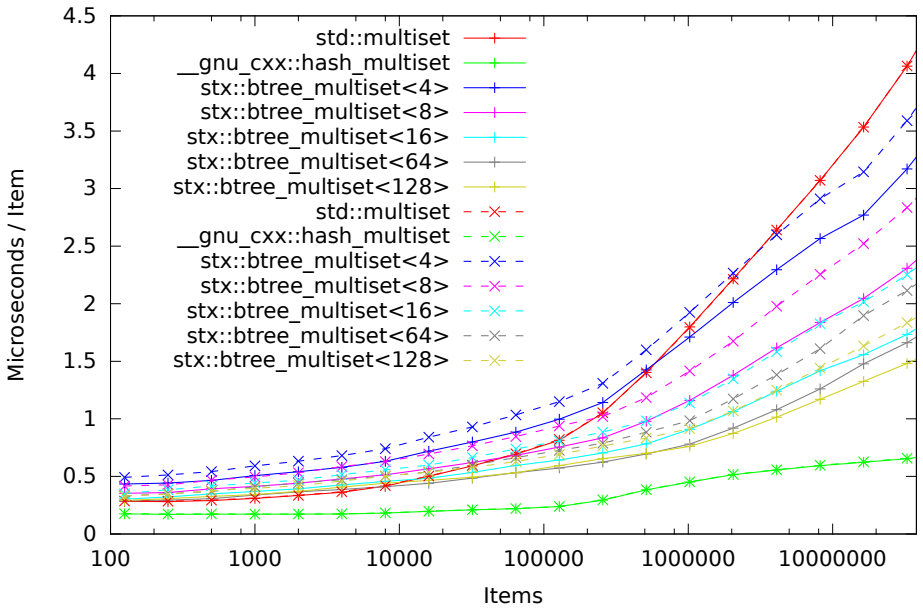

Speed Test Multimaps - Normalized Time - Insert/Find/Eraser (125-65536000 Items)

Speed Test Multimap - Normalized Time - Find Only (125-65536000 Items)

Speed Test Multiset - Normalized Time - Insertion Only (125-65536000 Items)

Speed Test Multiset - Normalized Time - Insert/Find/Erased (125-65536000 Items)

Speed Test Multiset - Normalized Time - Find Only (125-65536000 Items)