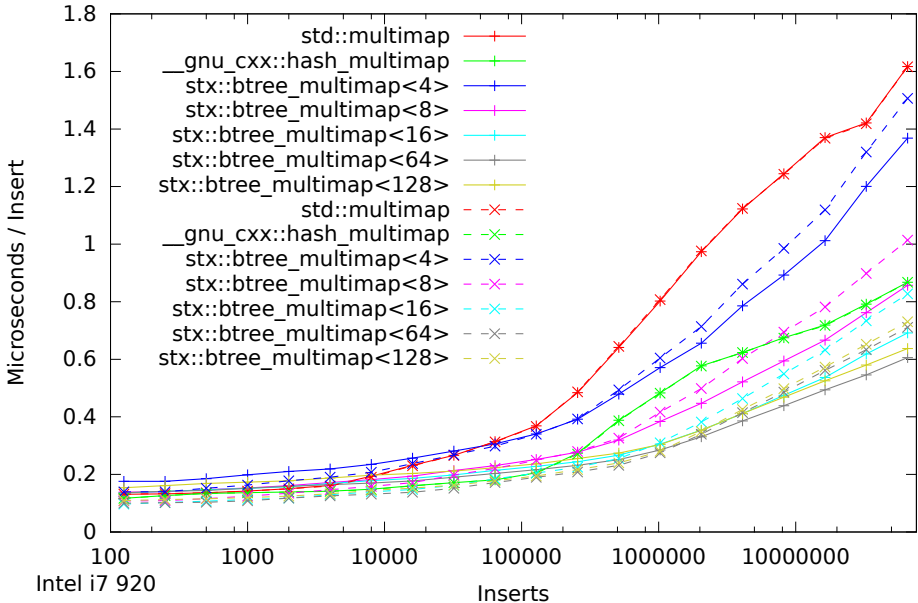

Speed Test Multimap - Normalized Time - Insertion Only (125-65536000 Items)

Speed Test Multimap - Normalized Time - Insert/Find/Eraser (125-65536000 Items)

Speed Test Multimap - Normalized Time - Find Only (125-65536000 Items)

Speed Test Multiset - Normalized Time - Insert/Find/Erased (125-65536000 Items)

Speed Test Multiset - Normalized Time - Find Only (125-65536000 Items)