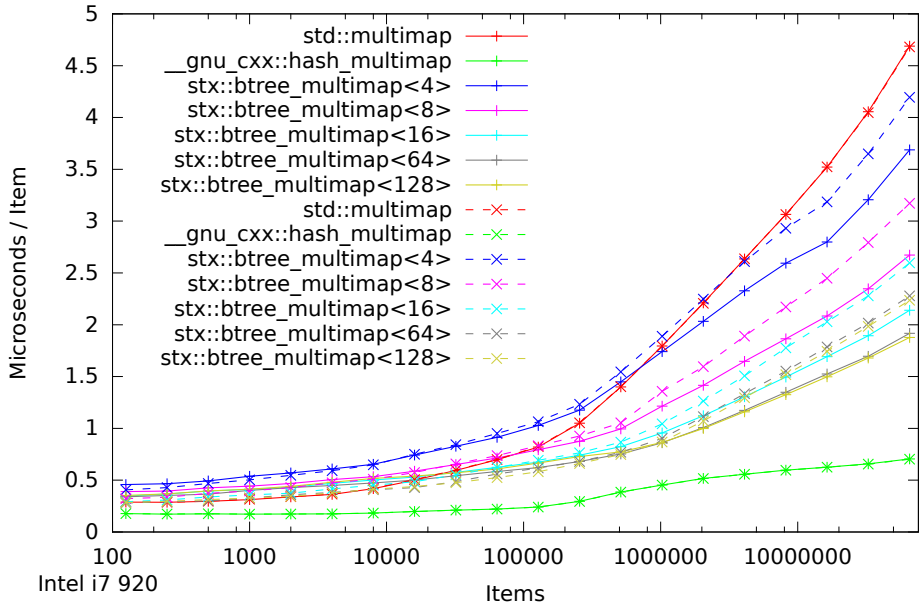

Speed Test Multimap - Normalized Time - Insertion Only (125-65536000 Items)

Speed Test Multimap - Normalized Time - Insert/Find/Eraser (125-65536000 Items)

Speed Test Multimap - Normalized Time - Find Only (125-65536000 Items)

Speed Test Multiset - Normalized Time - Insert/Find/Erased (125-65536000 Items)

Speed Test Multiset - Normalized Time - Find Only (125-65536000 Items)