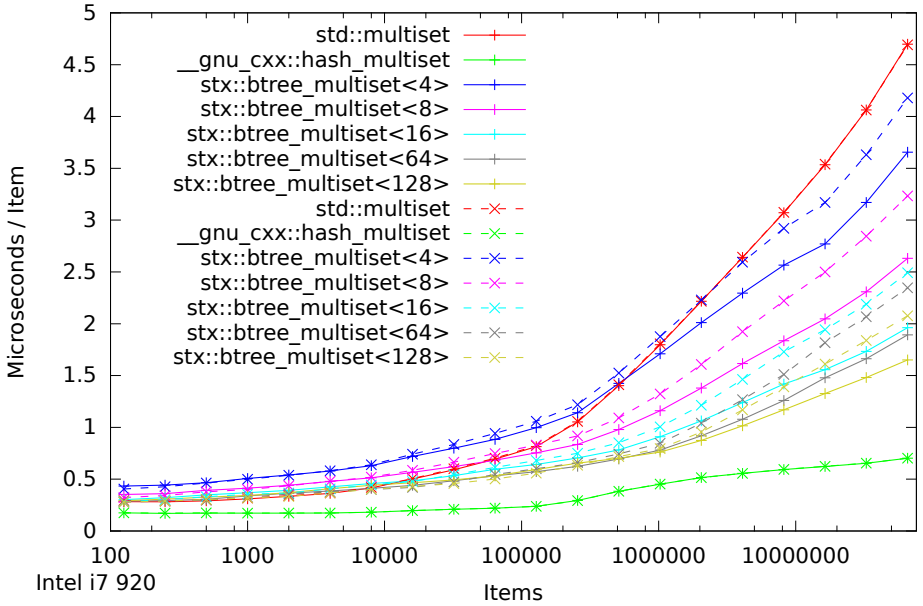

Speed Test Multimap - Normalized Time - Insertion Only (125-65536000 Items)

Speed Test Multimap - Normalized Time - Insert/Find/Eraser (125-65536000 Items)

Speed Test Multimap - Normalized Time - Find Only (125-65536000 Items)

Speed Test Multiset - Normalized Time - Insert/Find/Erased (125-65536000 Items)

Speed Test Multiset - Normalized Time - Find Only (125-65536000 Items)