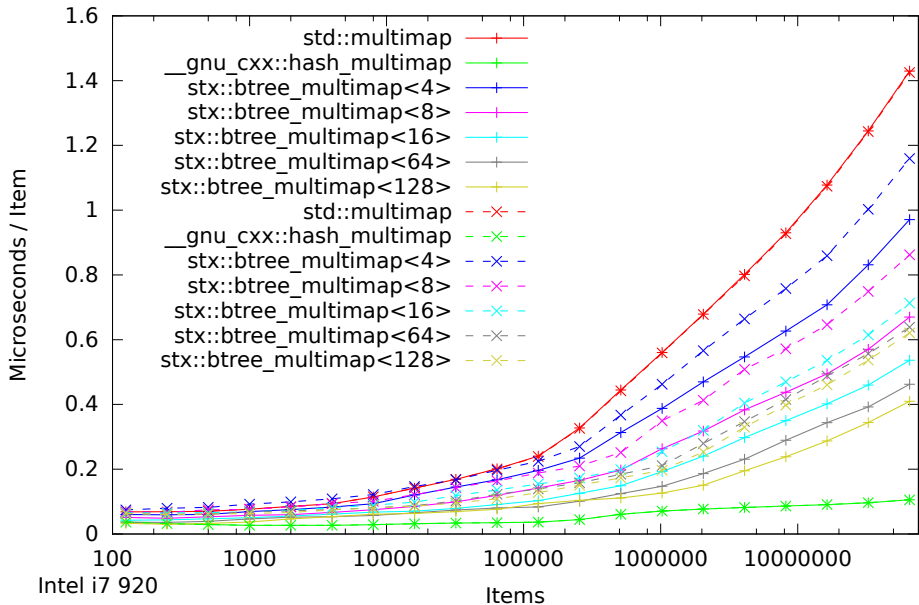

Speed Test Multimap - Normalized Time - Insertion Only (125-65536000 Items)

Speed Test Multimap - Normalized Time - Insert/Find/Eraser (125-65536000 Items)

Speed Test Multimap - Normalized Time - Find Only (125-65536000 Items)

Speed Test Multiset - Normalized Time - Insert/Find/Erased (125-65536000 Items)

Speed Test Multiset - Normalized Time - Find Only (125-65536000 Items)