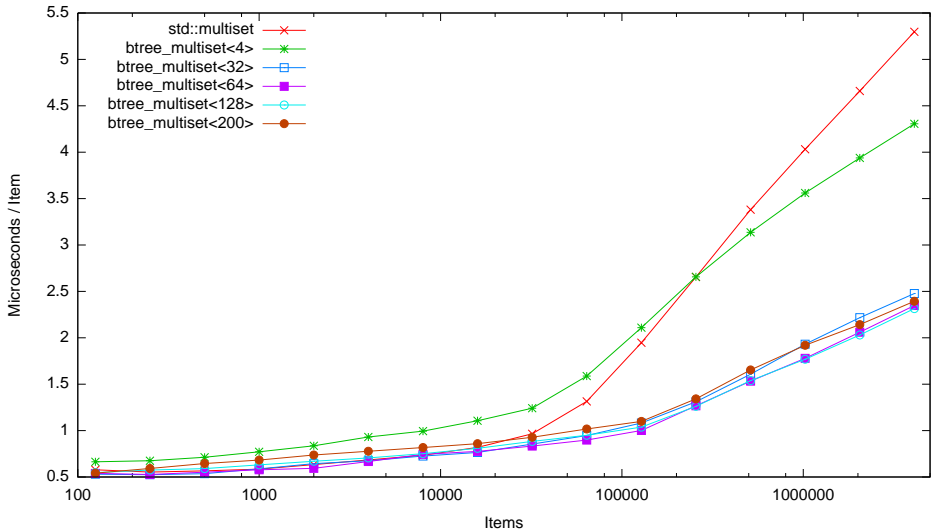

Speed Test Multiset - Absolute Time - Insertion Only (125-8000 Items)

Speed Test Multiset - Absolute Time - Insertion Only (16000-4096000 Items)

Speed Test Multiset - Normalized Time - Insertion Only (125-4096000 Items)

Speed Test - Finding the Best Slot Size - Insertion Only - Plotted by Leaf/Inner Slots in B+ Tree

Speed Test Multiset - Insert/Find/Erased (125-8000 Items)

Speed Test Multiset - Insert/Find/Erased (16000-4096000 Items)

Speed Test Multiset - Normalized Time - Insert/Find/Erse Only (125-4096000 Items)

Speed Test - Finding the Best Slot Size - Insert/Find/Erace - Plotted by Leaf/Inner Slots in B+ Tree