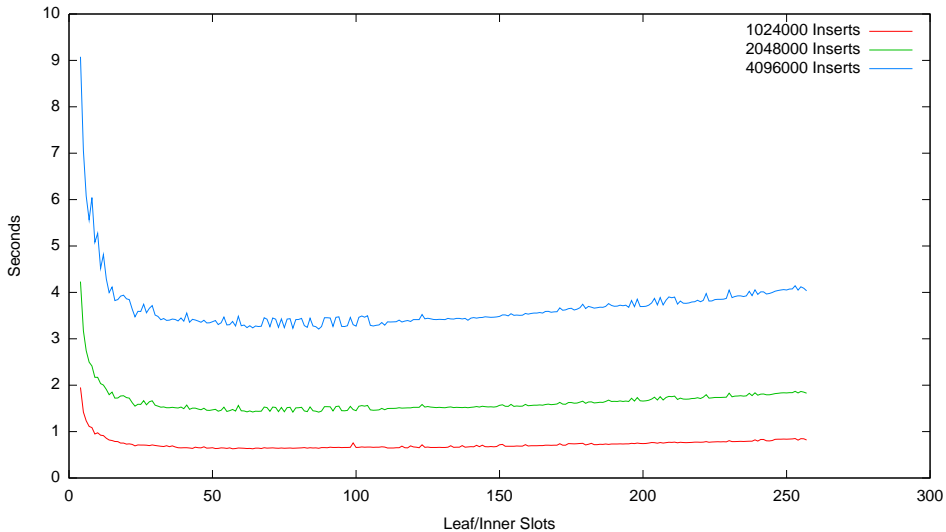

Speed Test Multiset - Absolute Time - Insertion Only (125-8000 Items)

Speed Test Multiset - Absolute Time - Insertion Only (16000-4096000 Items)

Speed Test Multiset - Normalized Time - Insertion Only (125-4096000 Items)

Speed Test - Finding the Best Slot Size - Insertion Only - Plotted by Leaf/Inner Slots in B+ Tree

Speed Test Multiset - Insert/Find/Erased (125-8000 Items)

Speed Test Multiset - Insert/Find/Erased (16000-4096000 Items)

Speed Test Multiset - Normalized Time - Insert/Find/Erse Only (125-4096000 Items)

Speed Test - Finding the Best Slot Size - Insert/Find/Erace - Plotted by Leaf/Inner Slots in B+ Tree