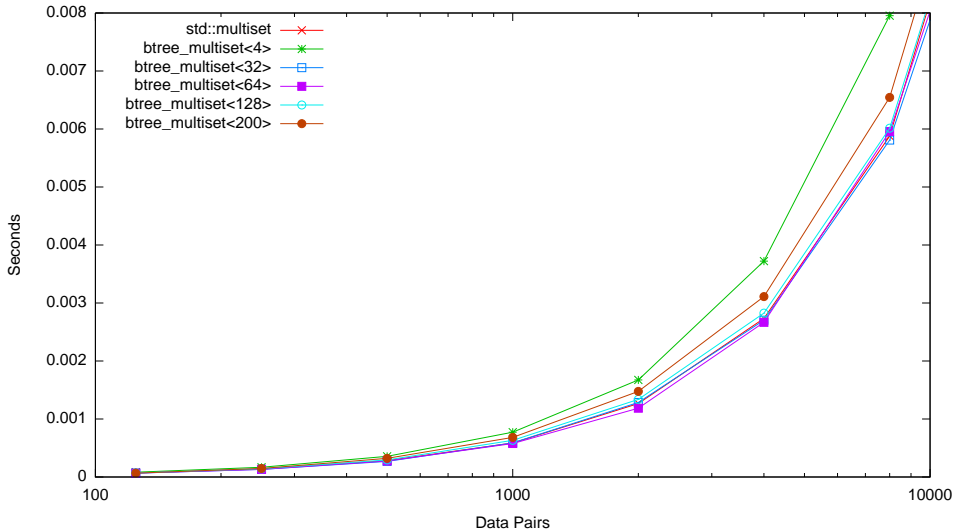

Speed Test Multiset - Absolute Time - Insertion Only (125-8000 Items)

Speed Test Multiset - Absolute Time - Insertion Only (16000-4096000 Items)

Speed Test Multiset - Normalized Time - Insertion Only (125-4096000 Items)

Speed Test - Finding the Best Slot Size - Insertion Only - Plotted by Leaf/Inner Slots in B+ Tree

Speed Test Multiset - Insert/Find/Erased (125-8000 Items)

Speed Test Multiset - Insert/Find/Erased (16000-4096000 Items)

Speed Test Multiset - Normalized Time - Insert/Find/Erse Only (125-4096000 Items)

Speed Test - Finding the Best Slot Size - Insert/Find/Erace - Plotted by Leaf/Inner Slots in B+ Tree