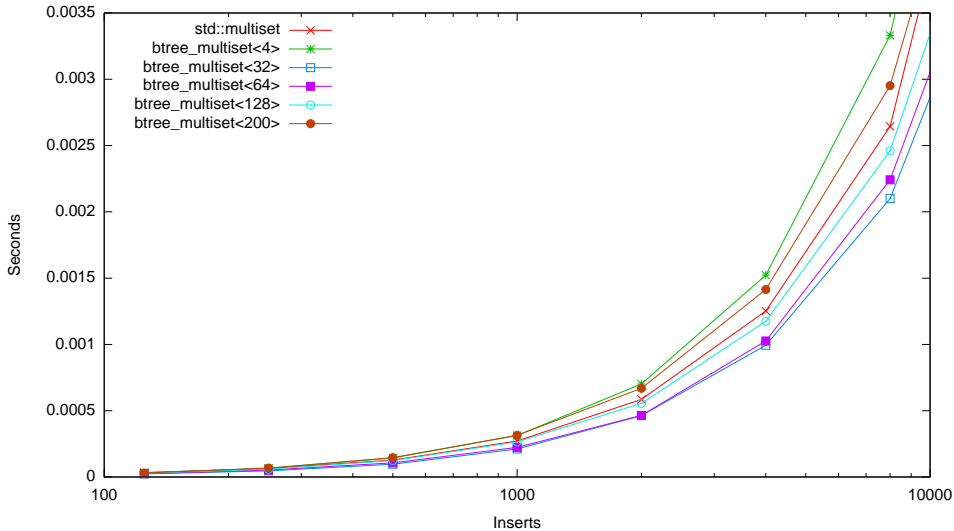

Speed Test Multiset - Absolute Time - Insertion Only (125-8000 Items)

Speed Test Multiset - Absolute Time - Insertion Only (16000-4096000 Items)

Speed Test Multiset - Normalized Time - Insertion Only (125-4096000 Items)

Speed Test - Finding the Best Slot Size - Insertion Only - Plotted by Leaf/Inner Slots in B+ Tree

Speed Test Multiset - Insert/Find/Erased (125-8000 Items)

Speed Test Multiset - Insert/Find/Erased (16000-4096000 Items)

Speed Test Multiset - Normalized Time - Insert/Find/Erse Only (125-4096000 Items)

Speed Test - Finding the Best Slot Size - Insert/Find/Erace - Plotted by Leaf/Inner Slots in B+ Tree