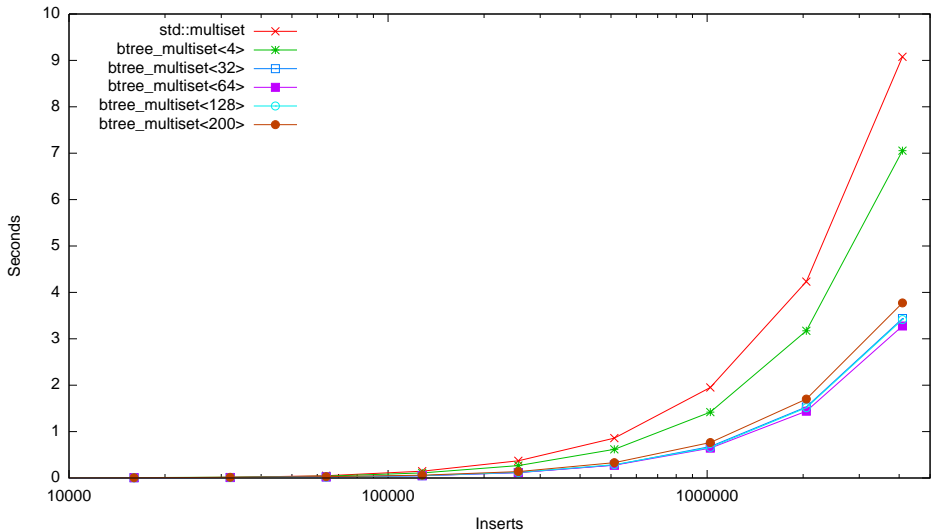

Speed Test Multiset - Absolute Time - Insertion Only (125-8000 Items)

Speed Test Multiset - Absolute Time - Insertion Only (16000-4096000 Items)

Speed Test Multiset - Normalized Time - Insertion Only (125-4096000 Items)

Speed Test - Finding the Best Slot Size - Insertion Only - Plotted by Leaf/Inner Slots in B+ Tree

Speed Test Multiset - Insert/Find/Erased (125-8000 Items)

Speed Test Multiset - Insert/Find/Erased (16000-4096000 Items)

Speed Test Multiset - Normalized Time - Insert/Find/Erse Only (125-4096000 Items)

Speed Test - Finding the Best Slot Size - Insert/Find/Erace - Plotted by Leaf/Inner Slots in B+ Tree