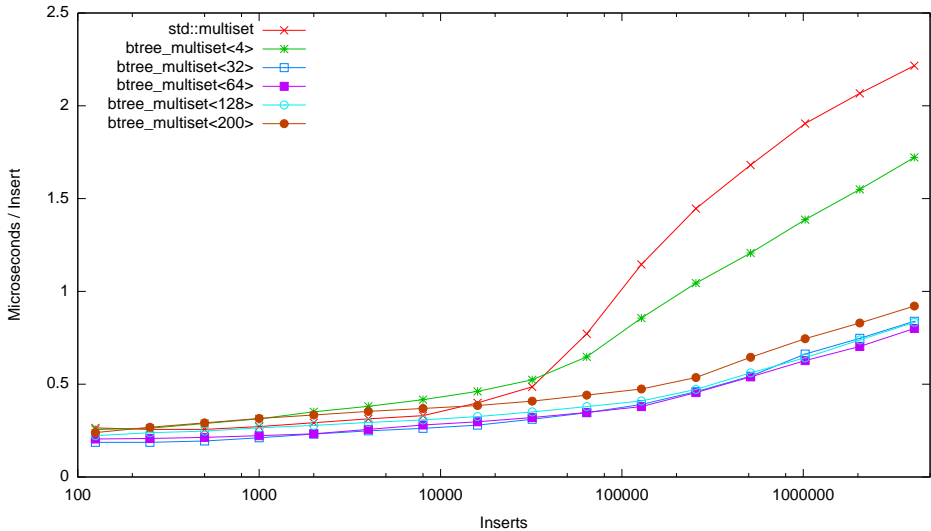

Speed Test Multiset - Absolute Time - Insertion Only (125-8000 Items)

Speed Test Multiset - Absolute Time - Insertion Only (16000-4096000 Items)

Speed Test Multiset - Normalized Time - Insertion Only (125-4096000 Items)

Speed Test - Finding the Best Slot Size - Insertion Only - Plotted by Leaf/Inner Slots in B+ Tree

Speed Test Multiset - Insert/Find/Erased (125-8000 Items)

Speed Test Multiset - Insert/Find/Erased (16000-4096000 Items)

Speed Test Multiset - Normalized Time - Insert/Find/Erse Only (125-4096000 Items)

Speed Test - Finding the Best Slot Size - Insert/Find/Erace - Plotted by Leaf/Inner Slots in B+ Tree