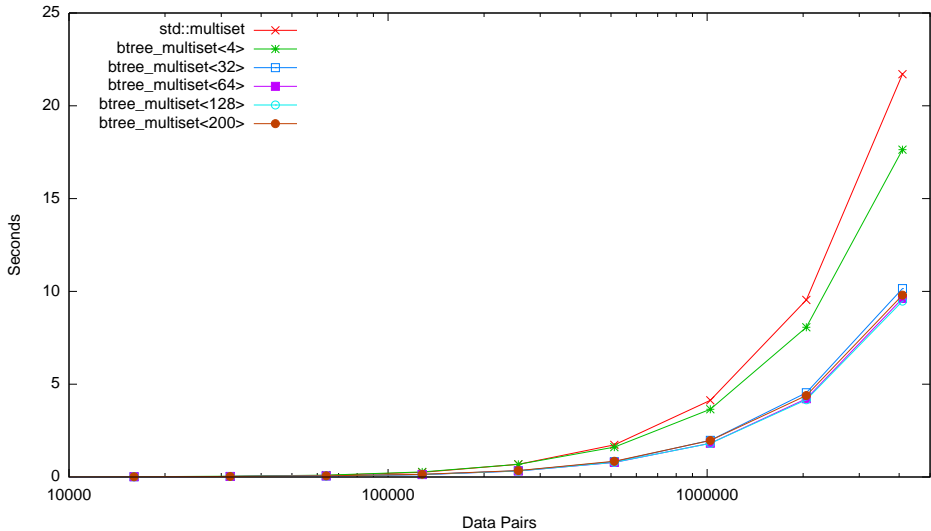

Speed Test Multiset - Absolute Time - Insertion Only (125-8000 Items)

Speed Test Multiset - Absolute Time - Insertion Only (16000-4096000 Items)

Speed Test Multiset - Normalized Time - Insertion Only (125-4096000 Items)

Speed Test - Finding the Best Slot Size - Insertion Only - Plotted by Leaf/Inner Slots in B+ Tree

Speed Test Multiset - Insert/Find/Erased (125-8000 Items)

Speed Test Multiset - Insert/Find/Erased (16000-4096000 Items)

Speed Test Multiset - Normalized Time - Insert/Find/Erse Only (125-4096000 Items)

Speed Test - Finding the Best Slot Size - Insert/Find/Erace - Plotted by Leaf/Inner Slots in B+ Tree